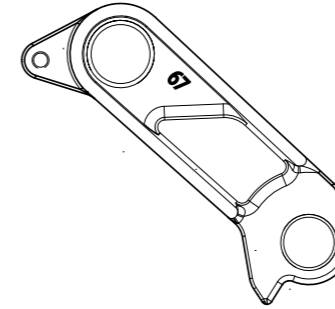

## DH-053

	RD-HANGER	SCREW
FRAME	MIC-NO.	MIC-NO.
BIG.SEVEN/NINE LITE		
BIG.SEVEN/NINE CF3		A2300000185 2pcs 20.5 mm
BIG.SEVEN/NINE CF5		
ONE-TWENTY RC LITE	A2311000059 1pcs	
ONE-TWENTY LITE		A2300000129 2pcs 10 mm
ONE-TWENTY CFA		
ONE-TWENTY CF4		

## DH-054

	RD-HANGER	SCREW
FRAME	MIC-NO.	MIC-NO.
SILEX LITE		A2300000227 1pcs (10 mm) A2300000226 1pcs (16 mm)
SILEX CF2	A2311000062 1pcs	A2300000314 1pcs (15 mm) 2300010983 1pcs (16 mm)
SILEX+ CF2	Axle-Nut: 2302002031	
SCULTURA LITE DISC		A2300000222 1pcs (14 mm) A2300000226 1pcs (16 mm)