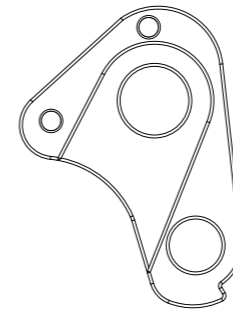

## SRAM-UDH

	RD-HANGER	RD-HANGER
FRAME	MIC-NO.	SRAM-NO.
BIG.TRAIL TFS		
NINETY-SIX RC CF4 III		
NINETY-SIX CF4 III		
NINETY-SIX RC CF5 III		
ONE-FORTY LITE III	A2311000102	00.7918.089.000
ONE-FORTY CF4 III		
ONE-SIXTY LITE III		
ONE-SIXTY CF4 III		

## DH-013F

	RD-HANGER	SCREW
FRAME	MIC-NO.	MIC-NO.
BIG.SEVEN/NINE TFS III		
MATTS J 20+		
MATTS J 24+		
MATTS J 26		
MATTS 7 SPEED II	A2311000072 1pcs	A2300000004 2pcs 6 mm
CROSSWAY TFS III		
eSPRESSO CITY LITE II		
eSPRESSO CC LITE II		
eSPRESSO LITE 650		

## DH-053

	RD-HANGER	SCREW
FRAME	MIC-NO.	MIC-NO.
BIG.SEVEN/NINE LITE		
BIG.SEVEN/NINE CF3		A2300000185 2pcs 20.5 mm
BIG.SEVEN/NINE CF5		
ONE-TWENTY RC LITE	A2311000059 1pcs	
ONE-TWENTY LITE		A2300000129 2pcs 10 mm
ONE-TWENTY CFA		
ONE-TWENTY CF4		

## DH-054

	RD-HANGER	SCREW
FRAME	MIC-NO.	MIC-NO.
SILEX LITE		A2300000227 1pcs (10 mm) A2300000226 1pcs (16 mm)
SILEX CF2	A2311000062 1pcs	A2300000314 1pcs (15 mm) 2300010983 1pcs (16 mm)
SILEX+ CF2	Axle-Nut: 2302002031	
SCULTURA LITE DISC		A2300000222 1pcs (14 mm) A2300000226 1pcs (16 mm)