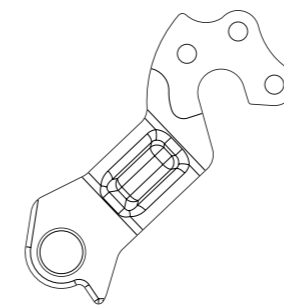

DH-062

	RD-HANGER	SCREW
FRAME	MIC-NO.	MIC-NO.
SCULTURA CF2	A2311000086	A2298000103 8,5 mm / 3pcs