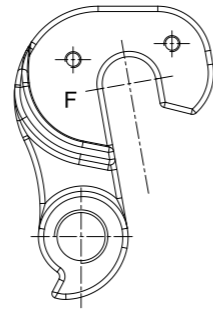

DH-013F

	RD-HANGER	SCREW
FRAME	MIC-NO.	MIC-NO.
BIG.SEVEN/NINE TFS III		
MATTS J 20+		
MATTS J 24+		
MATTS J 26		
MATTS 7 SPEED II	A2311000072 1pcs	A2300000004 2pcs 6 mm
CROSSWAY TFS III		
eSPRESSO CITY LITE II		
eSPRESSO CC LITE II		
eSPRESSO LITE 650