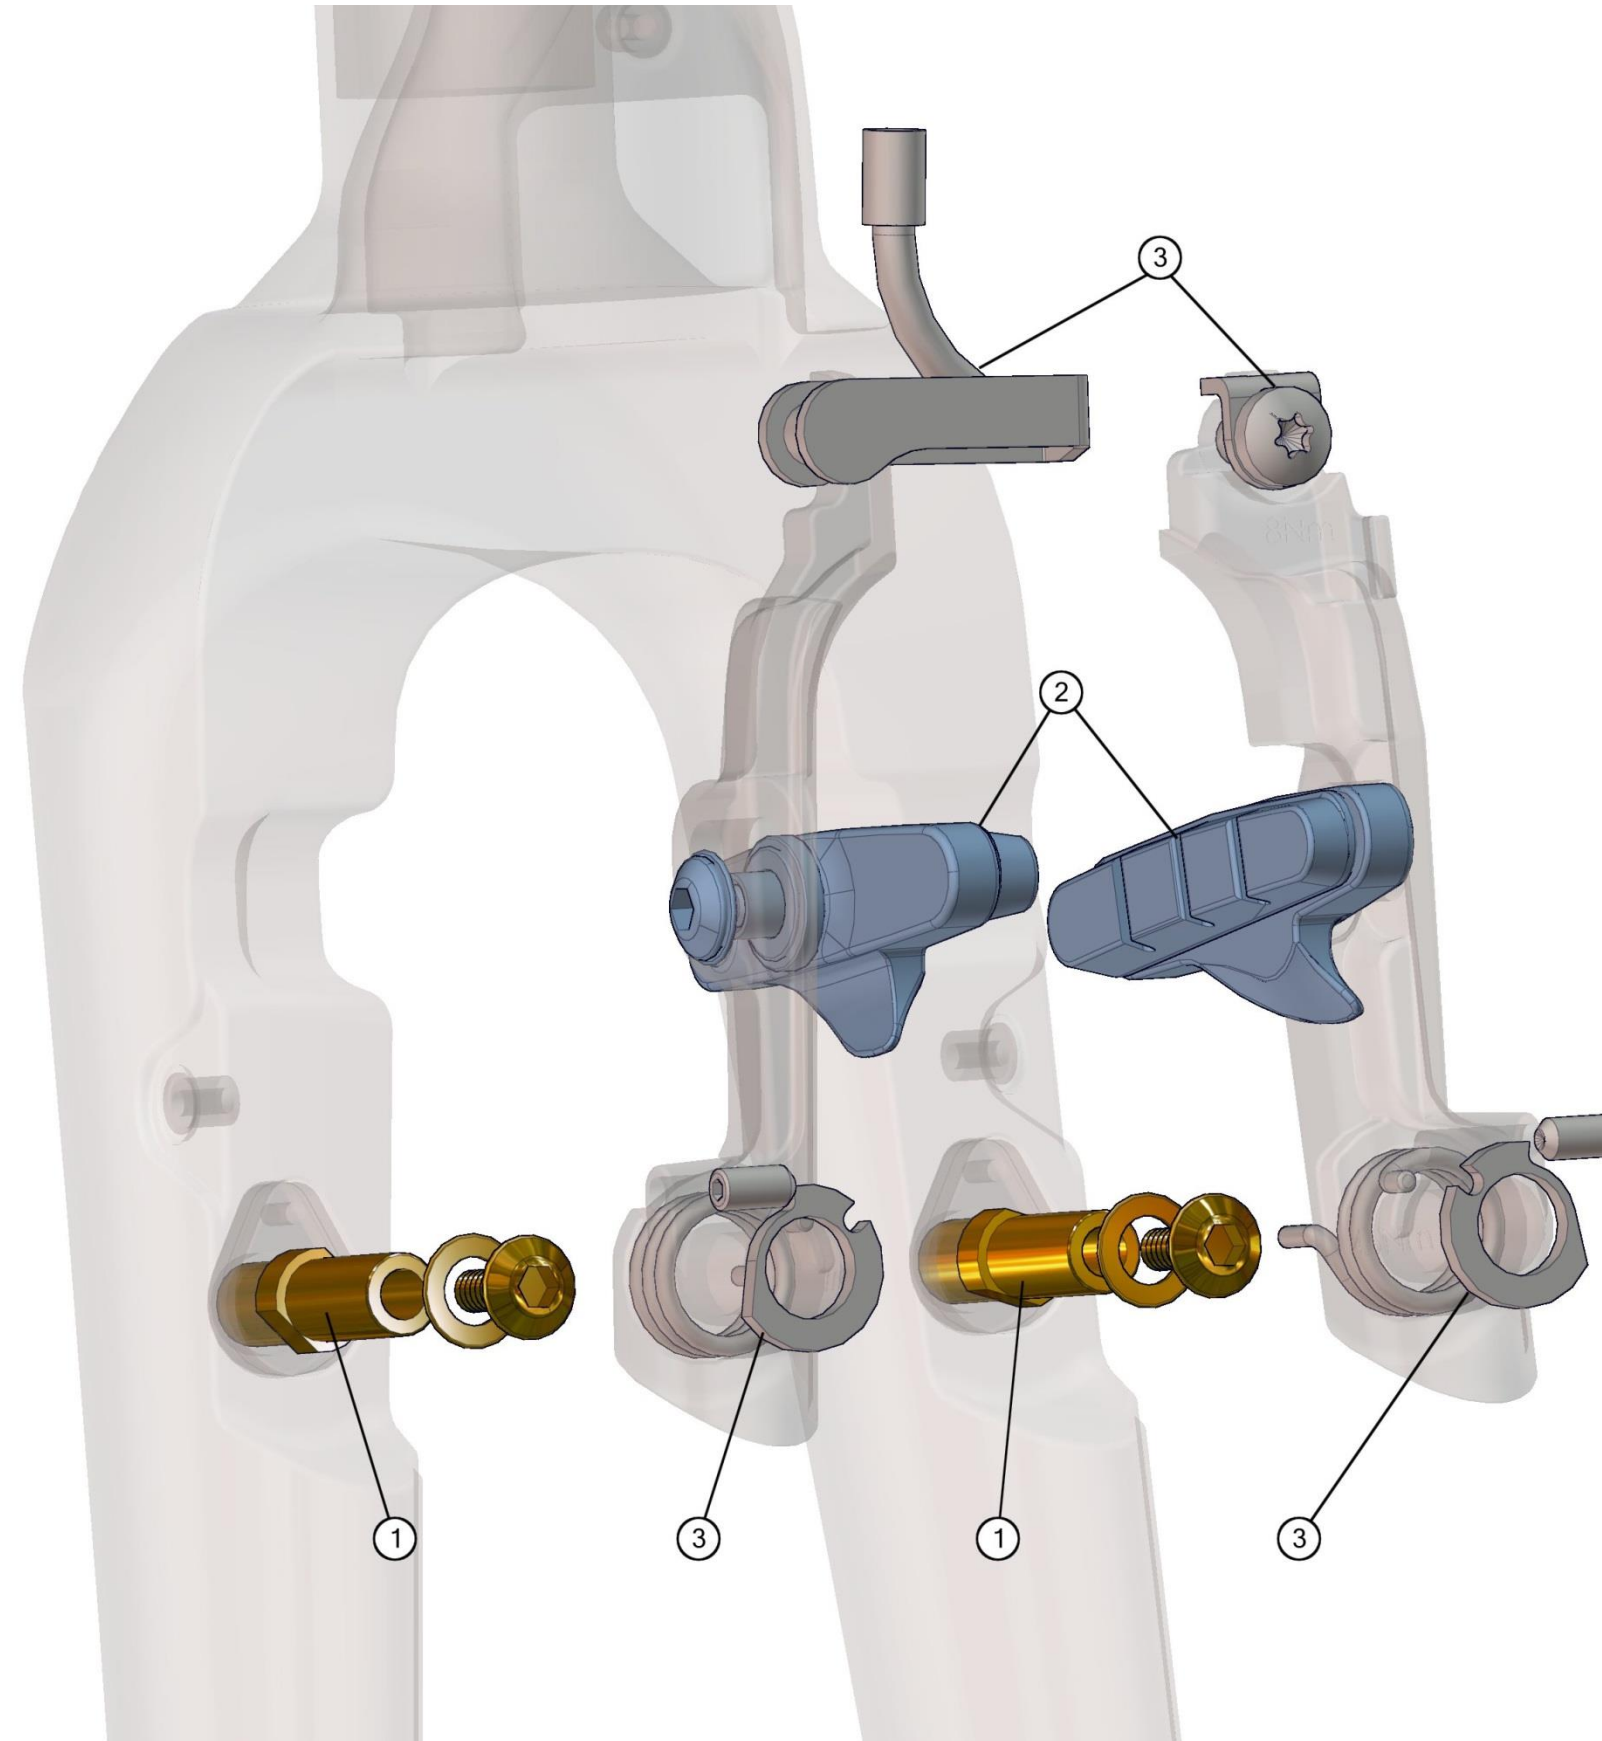

Timemachine TMR01 & TMR02 brake parts

Description	BOM-ID
212497 Brake Pivot Kit # 1	1
212498 Brake shoe set # 1	2
212499 Brake small part kit # 1	3