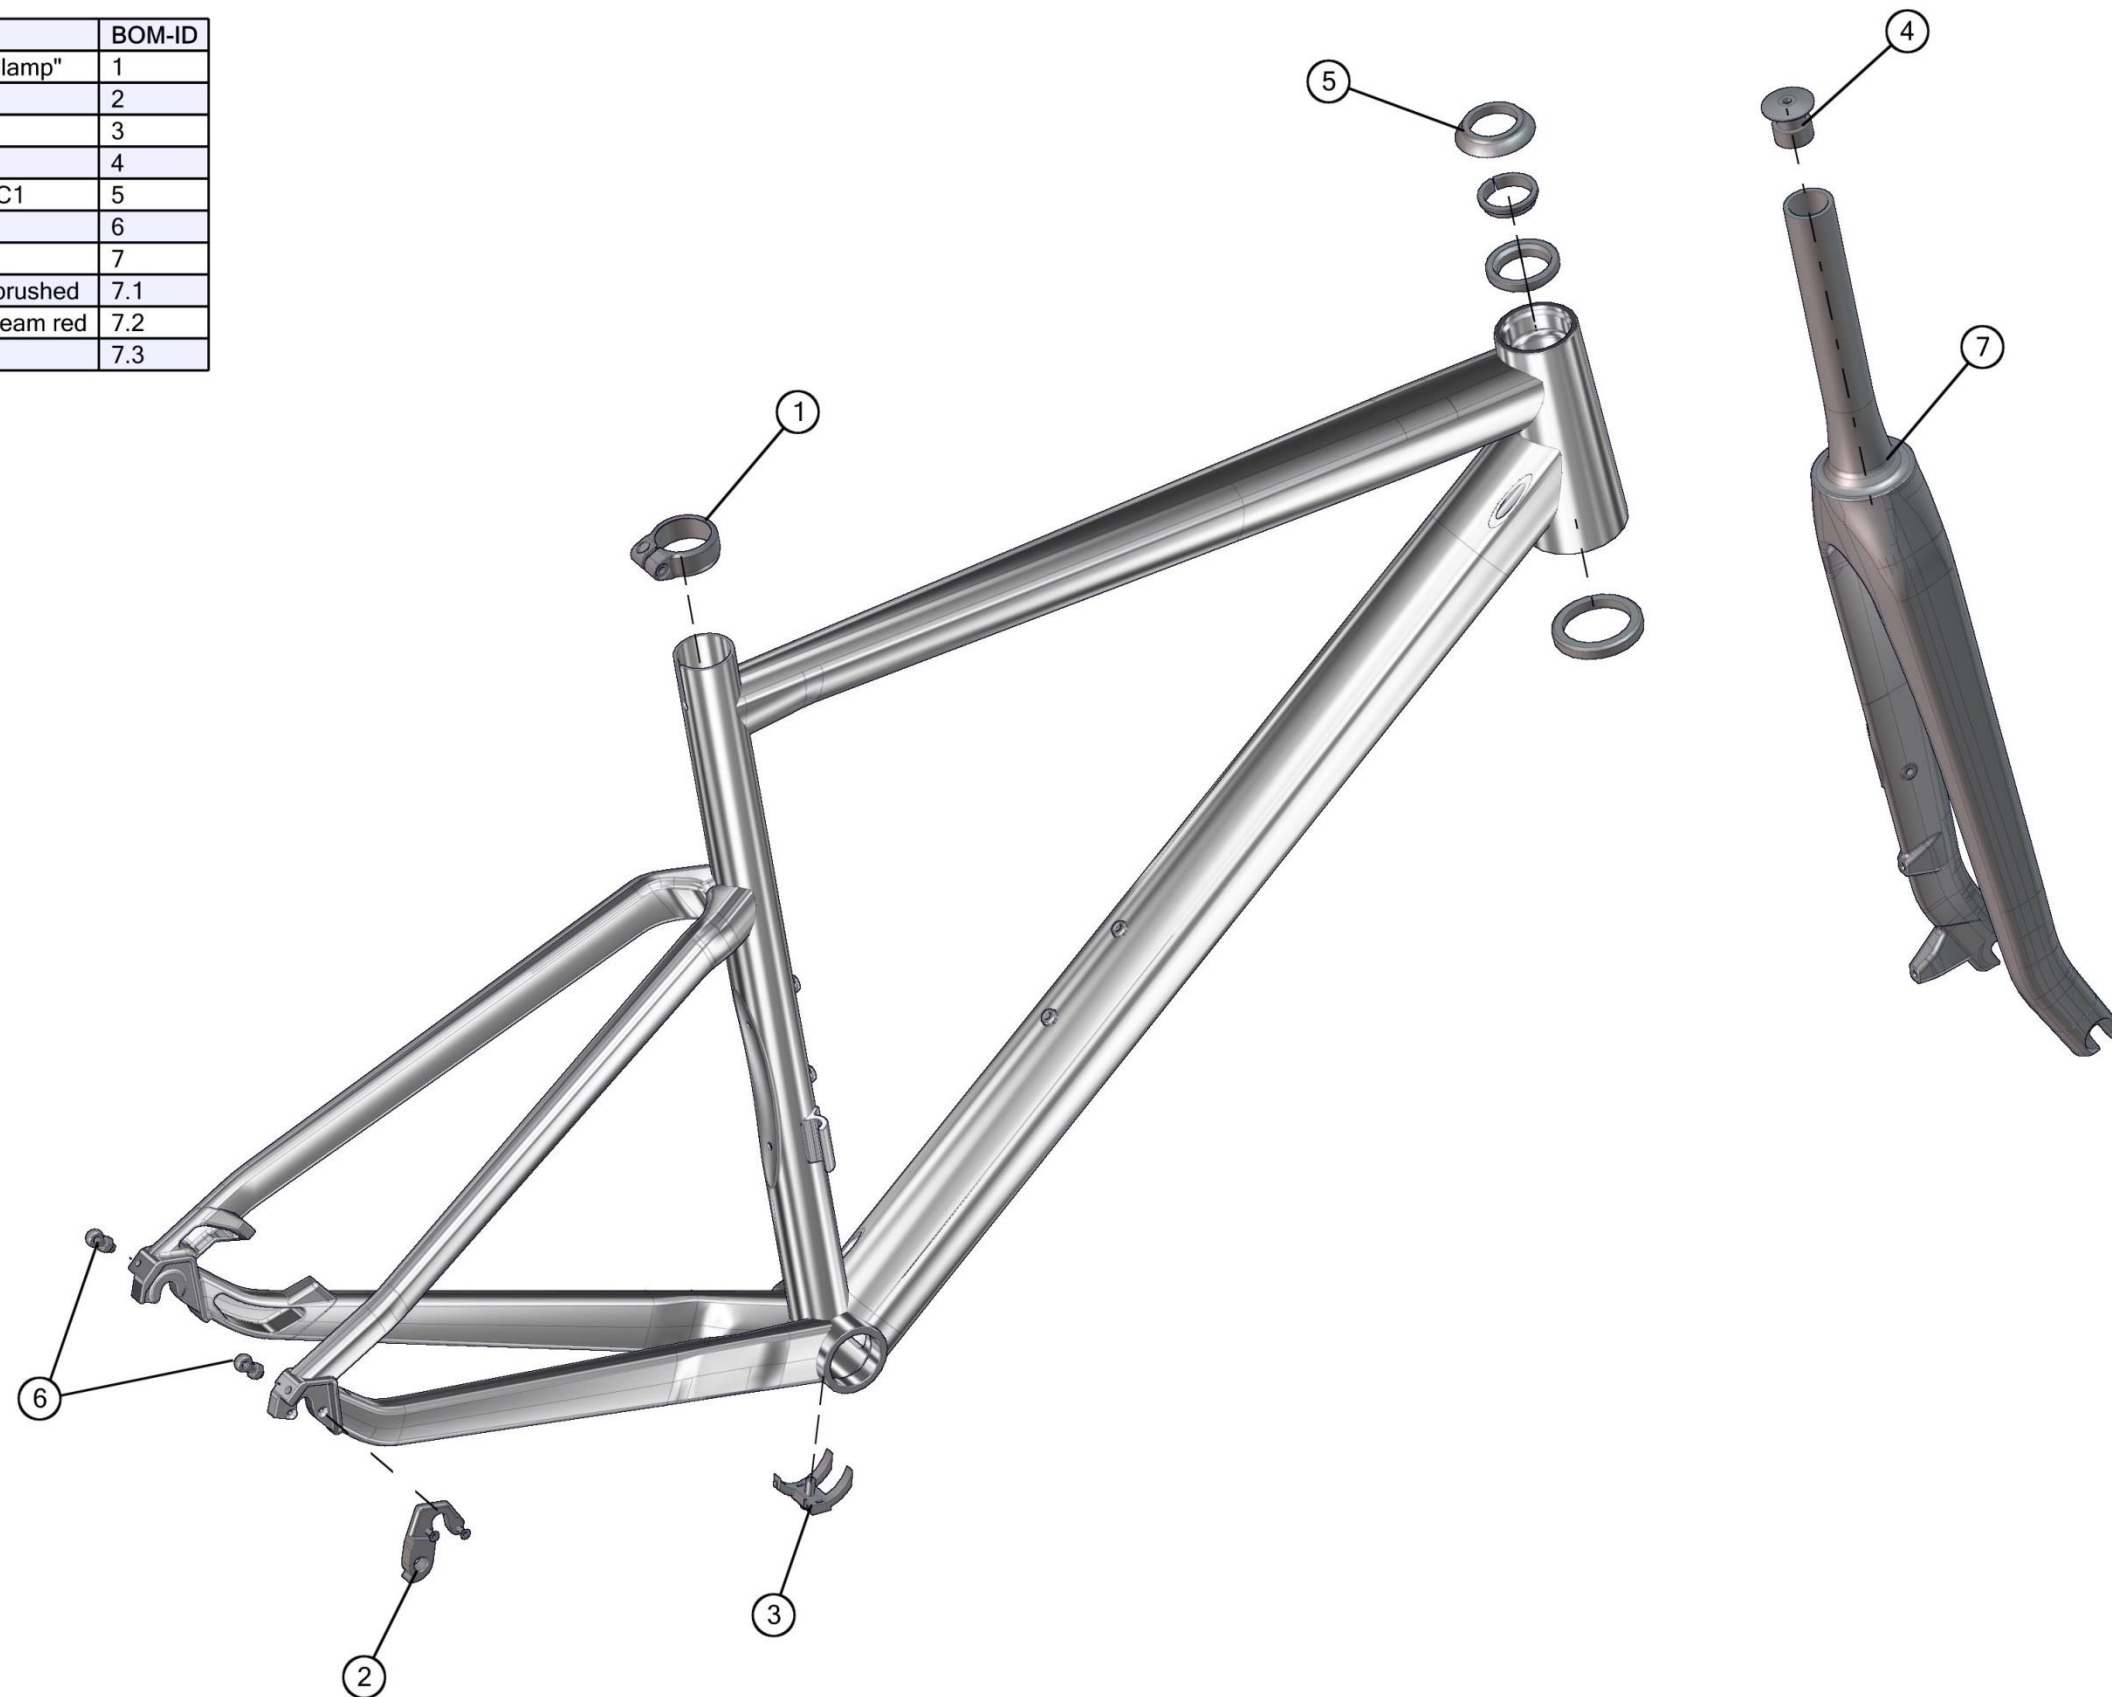

Alpenchallenge AC01

Description	BOM-ID
207460 Seat clamp "Race Clamp"	1
212177 Dropout # 37	2
212539 BB cable guide # 2	3
213682 Expander # 2	4
213713 Headset VP-B351AC1	5
216673 Fender mount	6
Fork	7
213805 Carbon fork 14-L1, brushed	7.1
213806 Carbon fork 14-L1, team red	7.2
213807 Fork VL24A, white	7.3