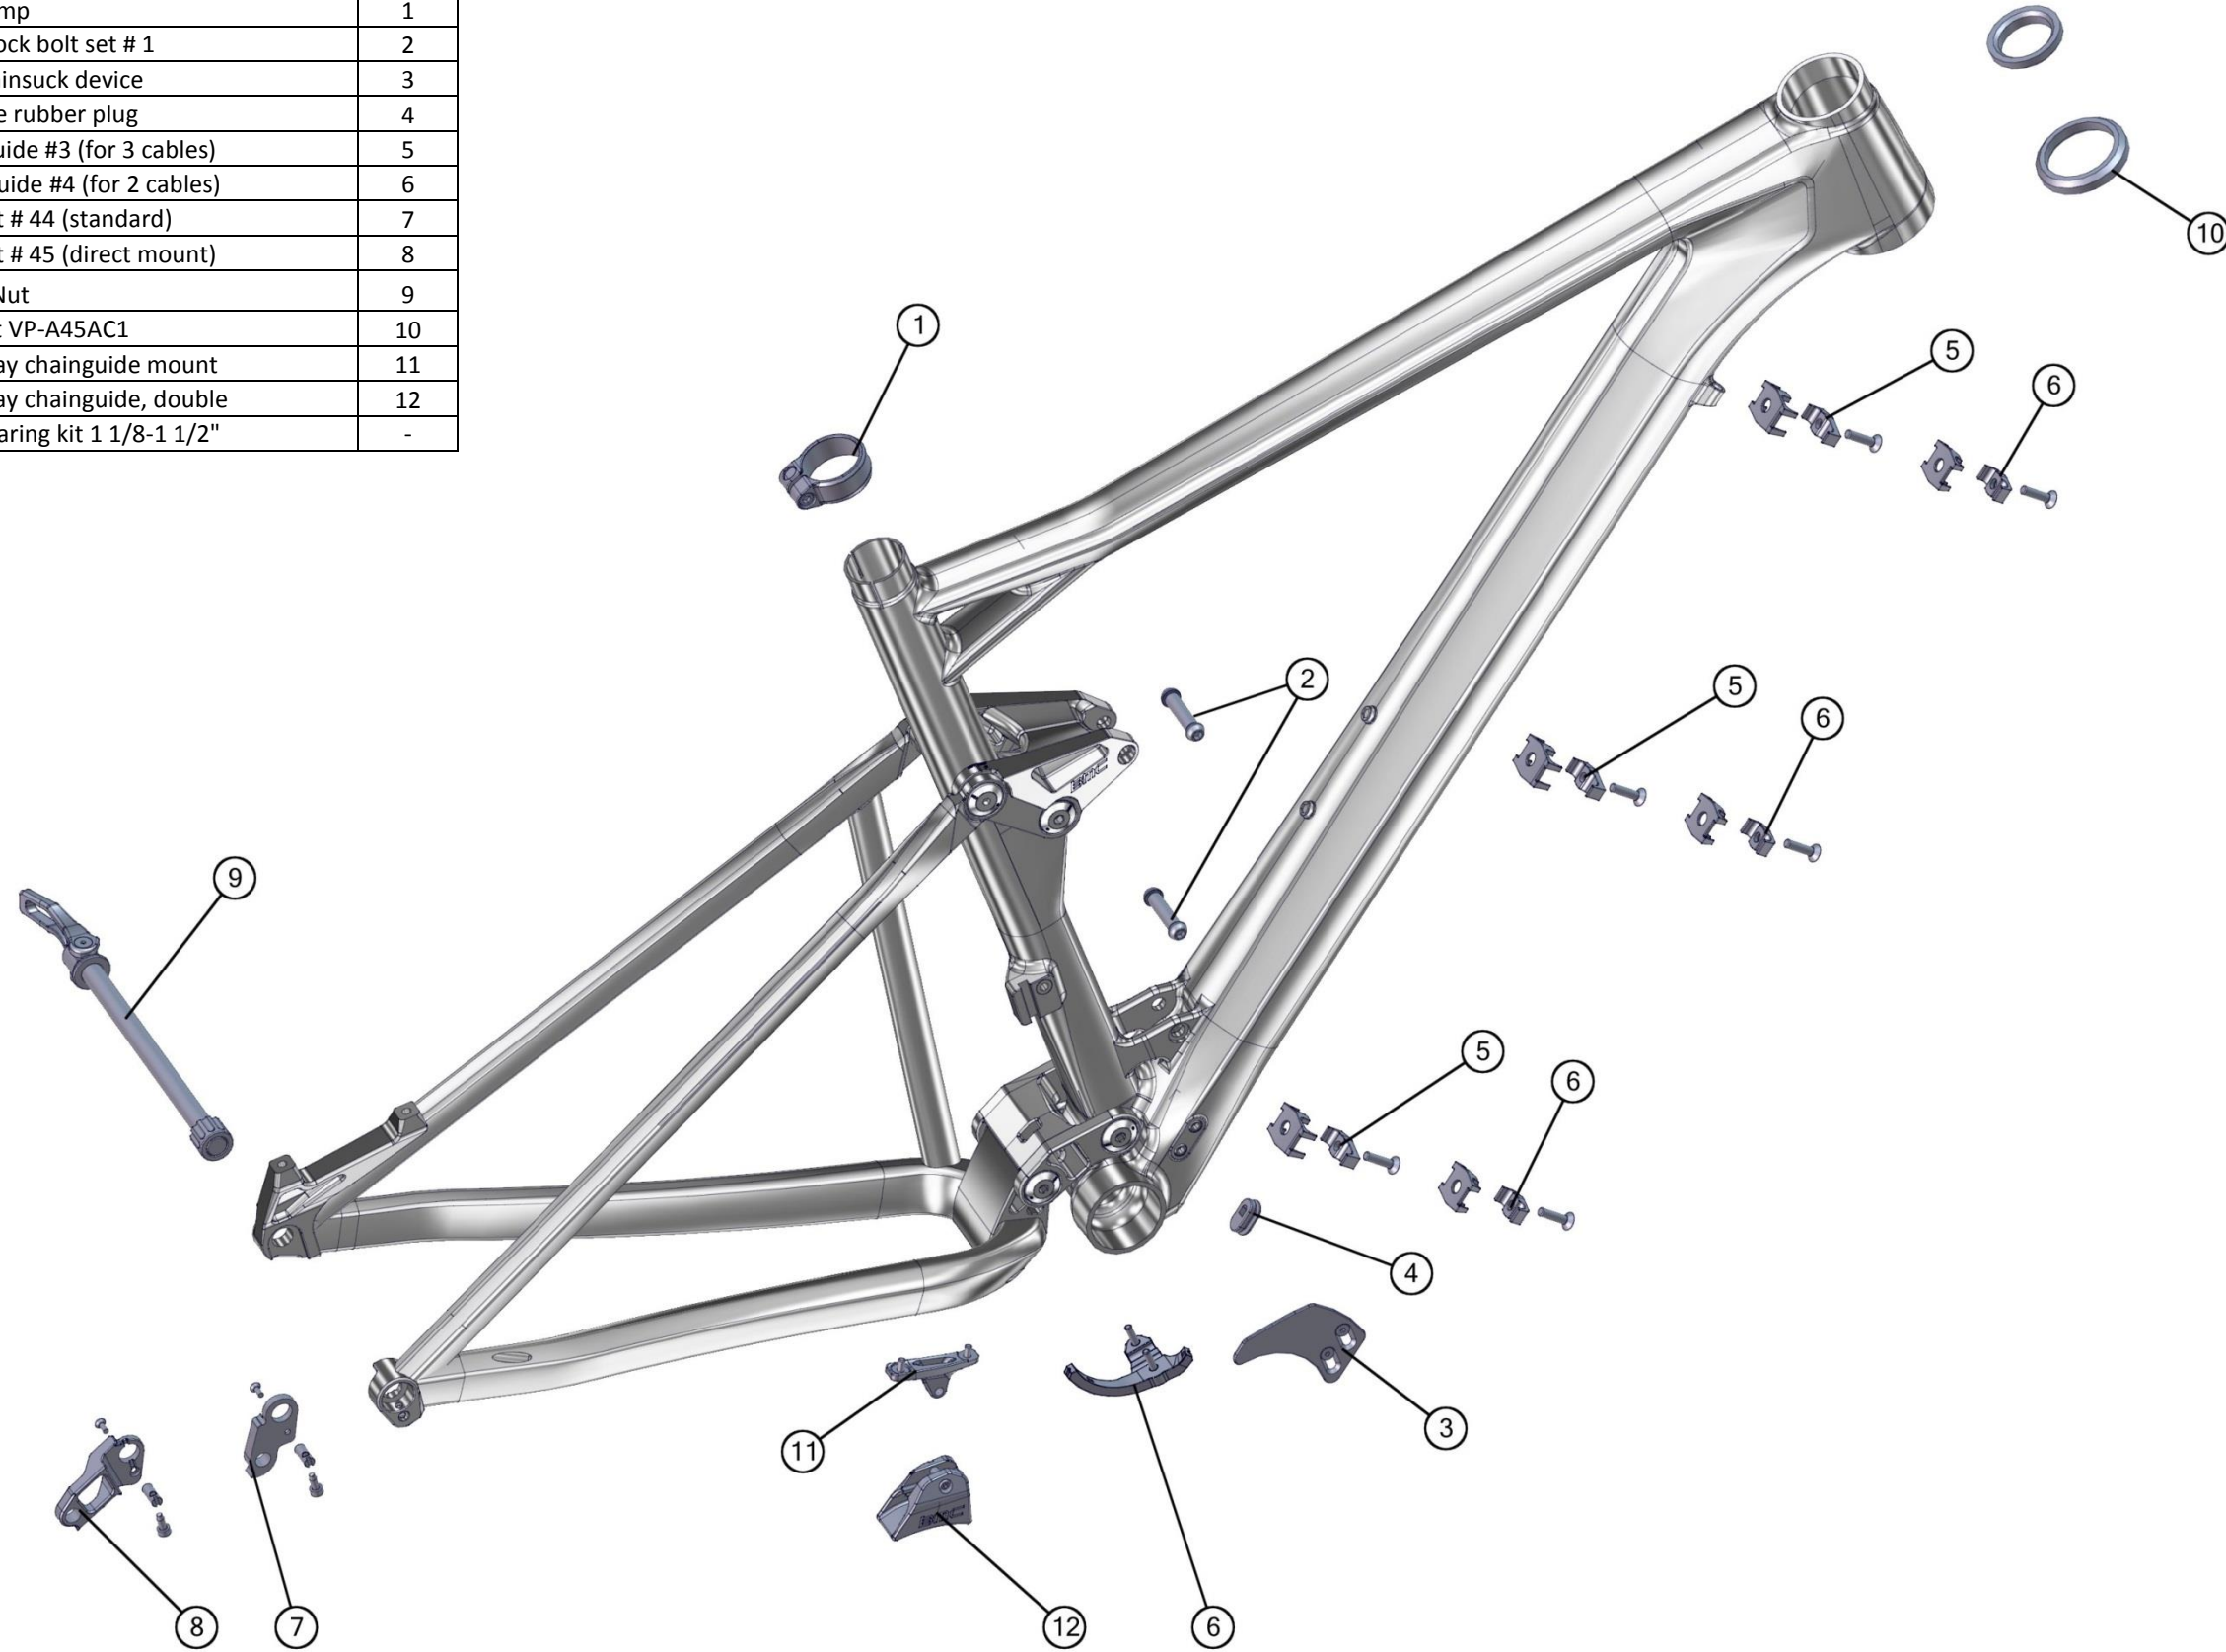

Fourstroke FS02 29

Part N°	Description	Pos. N°
207460	Raceclamp	1
208505	Rear shock bolt set # 1	2
212548	Anti chainsuck device	3
212551	RD cable rubber plug	4
214984	Cable guide #3 (for 3 cables)	5
214985	Cable Guide #4 (for 2 cables)	6
214986	Dropout # 44 (standard)	7
214987	Dropout # 45 (direct mount)	8
214988	Axle & Nut	9
214989	Headset VP-A45AC1	10
214990	Chainstay chainguide mount	11
214991	Chainstay chainguide, double	12
222105	MTB bearing kit 1 1/8-1 1/2"	-