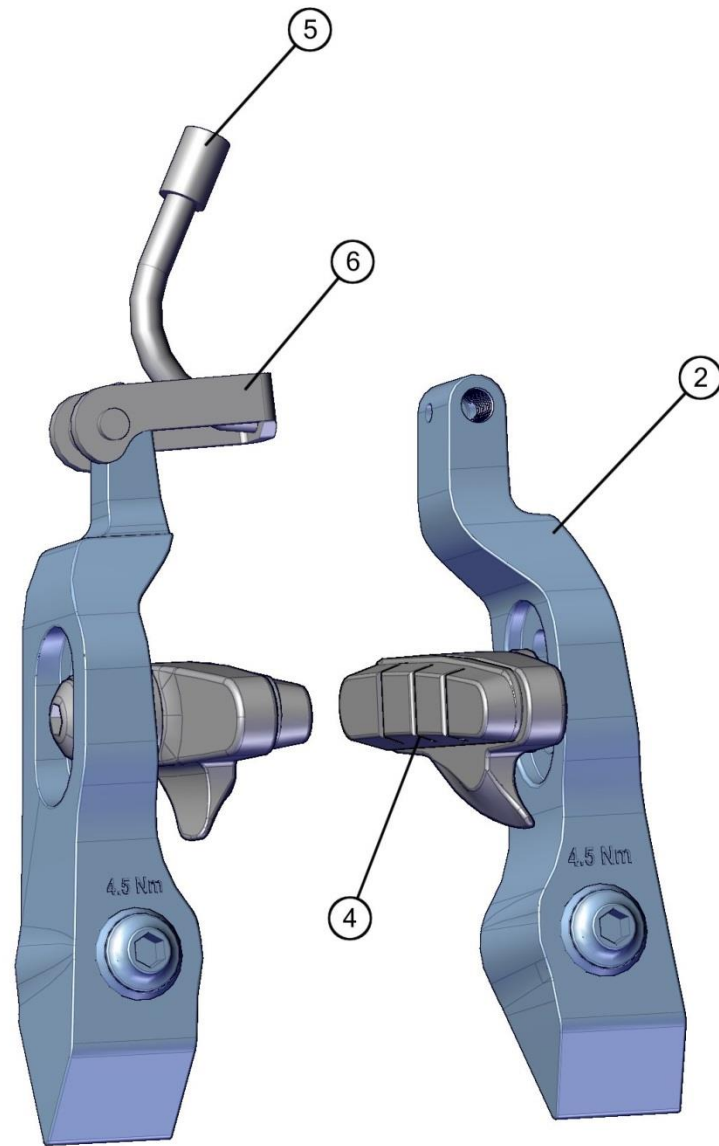

Timemachine TM01 brakes

Description	BOM-ID
210534 front brakes	1
210535 rear brakes	2
210536 brake shoe set # 2 (front)	3
210537 brake shoe set # 3 (rear)	4
210538 pipe	5
210539 hook unit	6
210540 Brake stopper	7
210541 Brake pivot set # 2	8
211113 Rubber plug for front brakes	9