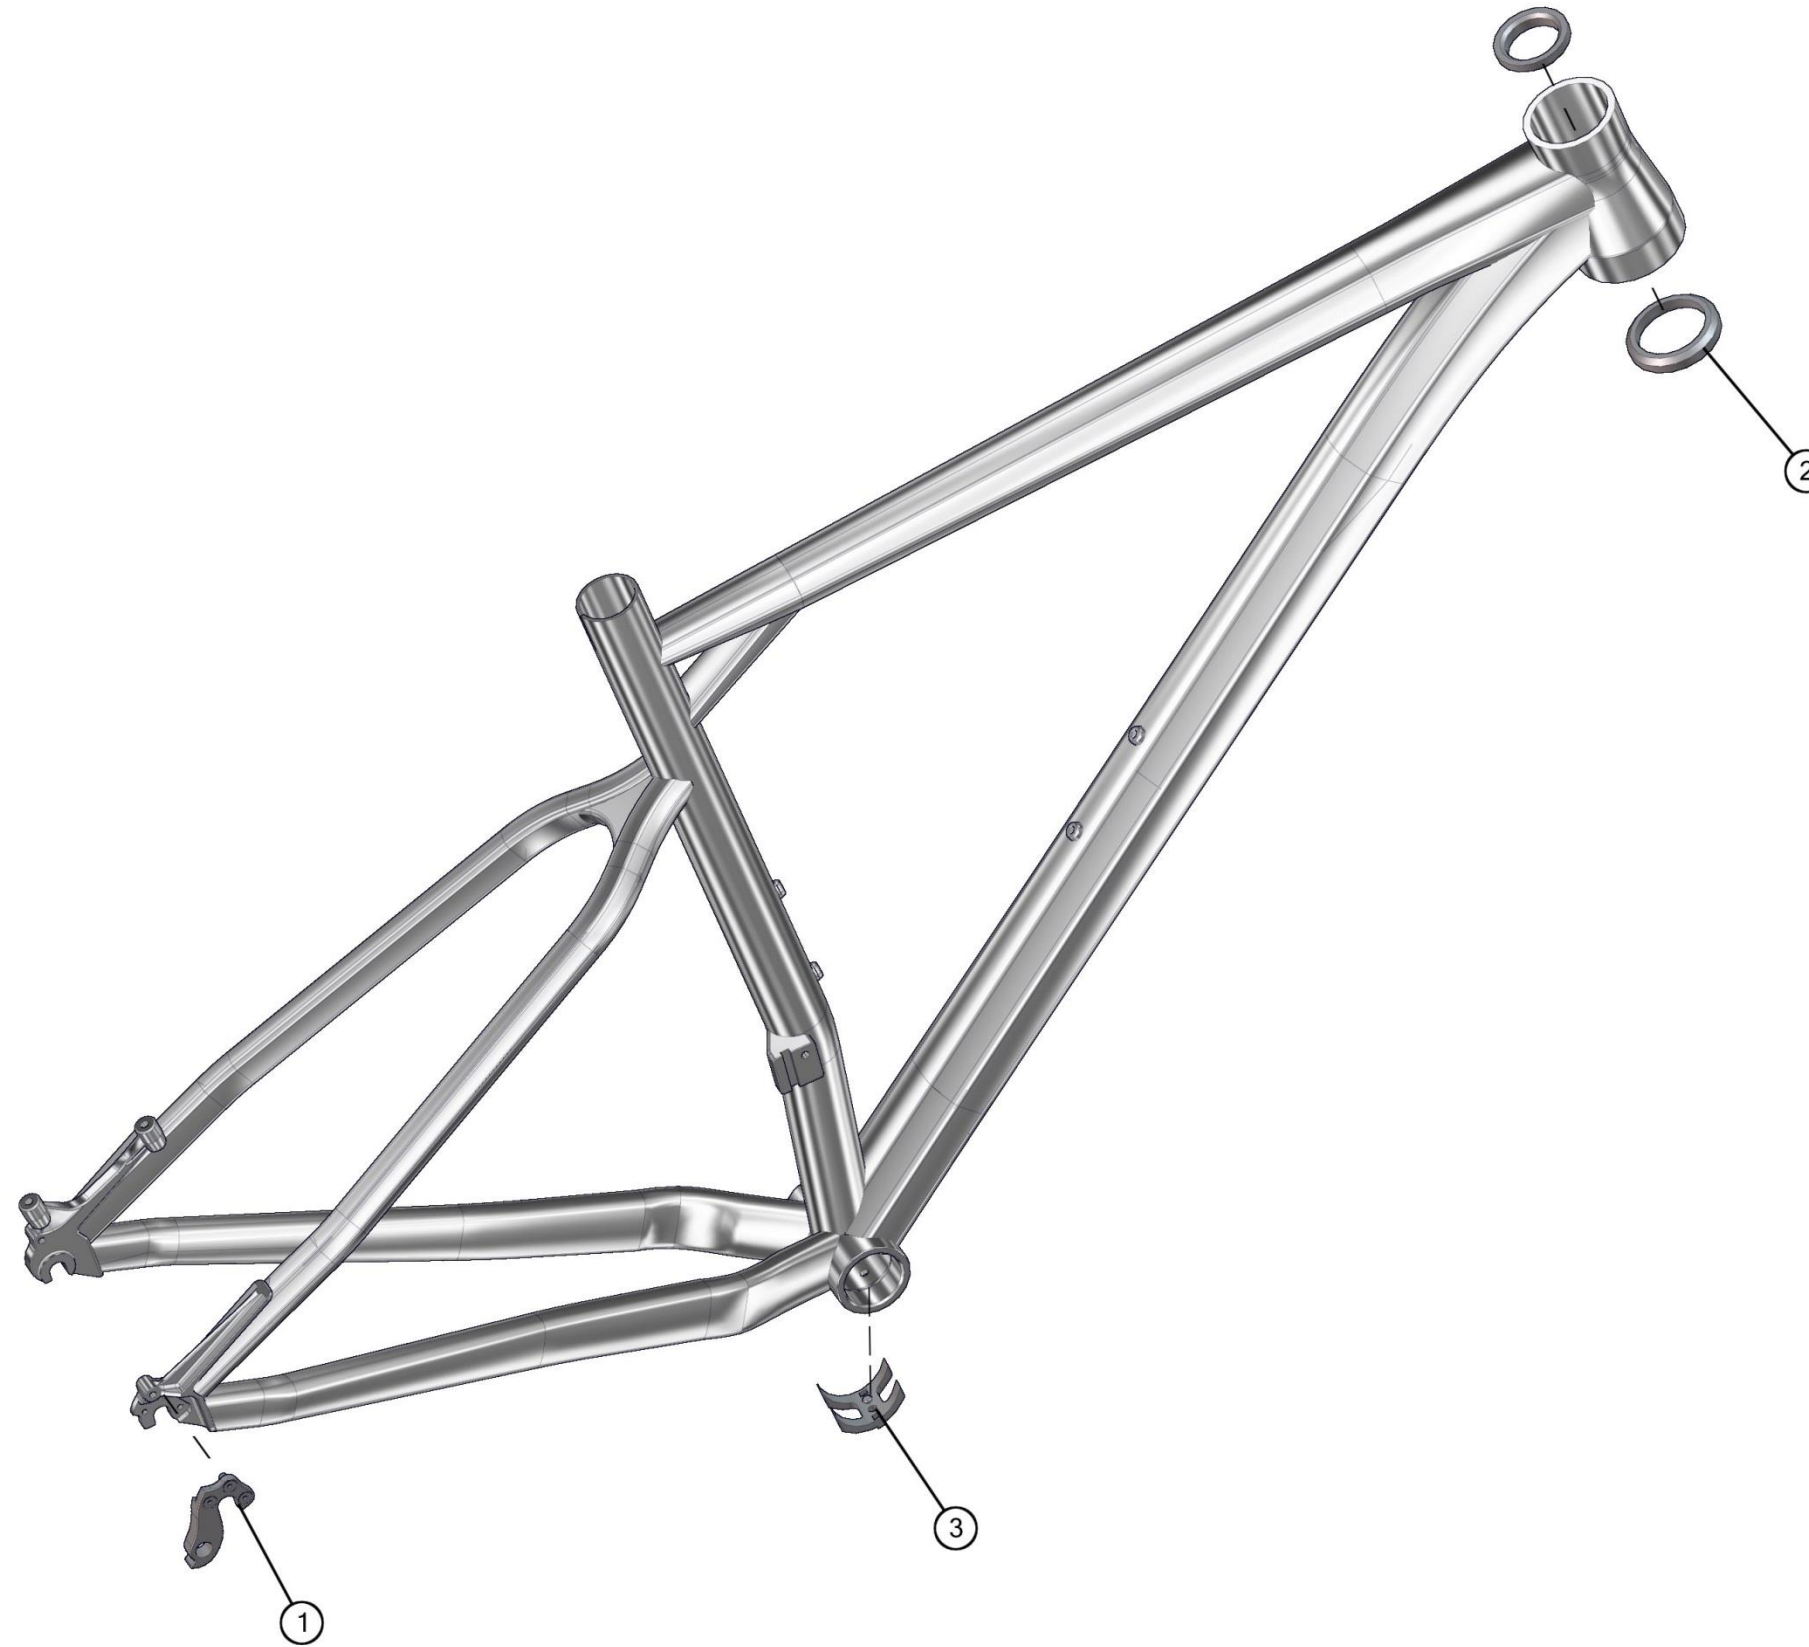

Teamelite TE03

Description	BOM-ID
207465 Dropout # 29	1
214989 Headset A45AC1	2
214993 BB Cable guide # 6	3