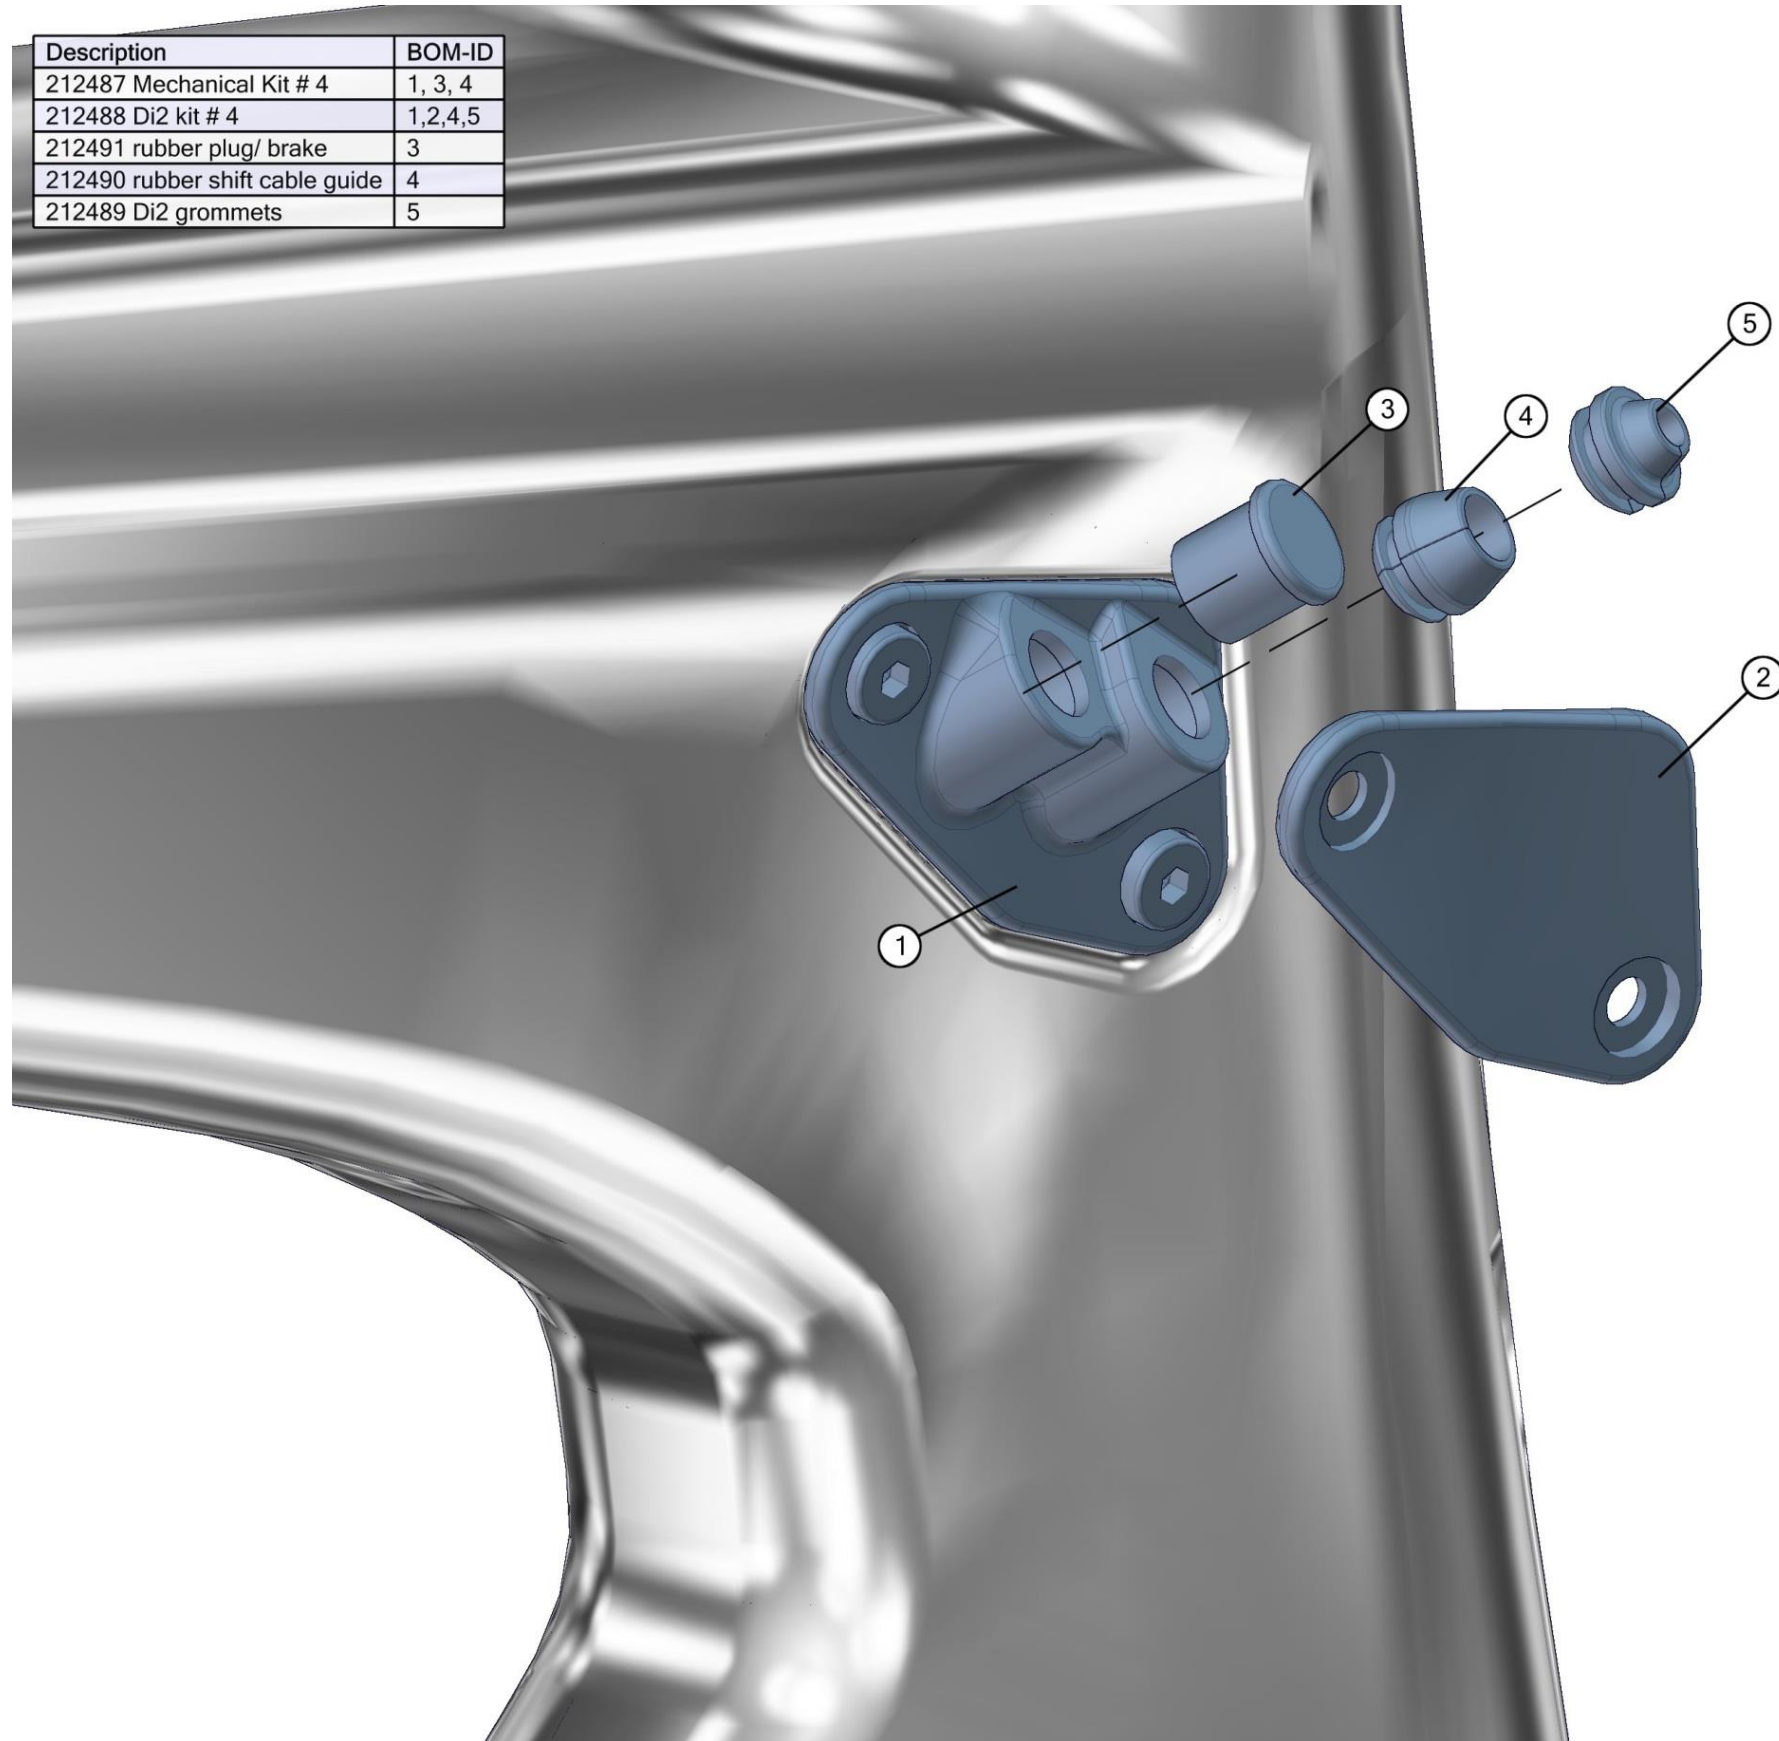

Timemachine TMR01 & TMR02 shifting kits

Description	BOM-ID
212487 Mechanical Kit # 4	1, 3, 4
212488 Di2 kit # 4	1,2,4,5
212491 rubber plug/ brake	3
212490 rubber shift cable guide	4
212489 Di2 grommets	5