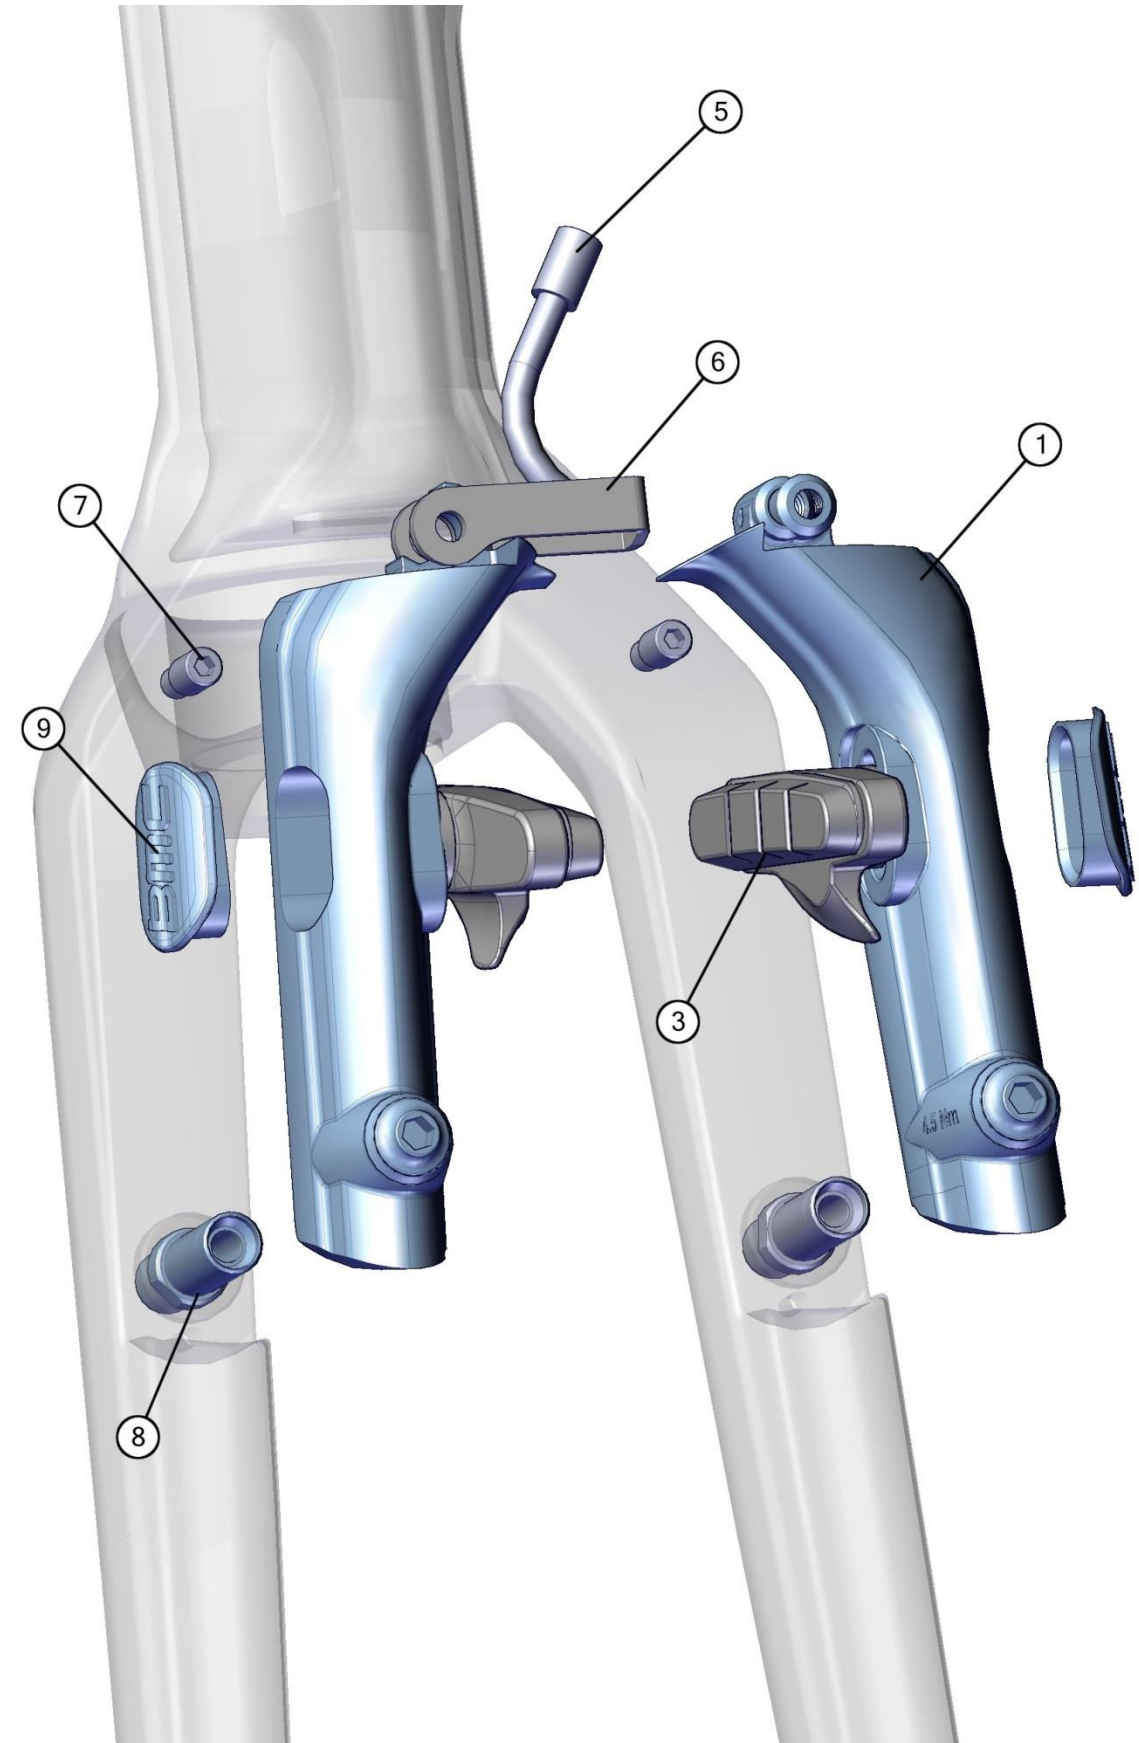

Timemachine TM01 brakes

Description	BOM-ID
210534 front brakes	1
210535 rear brakes	2
210536 brake shoe set # 2 (front)	3
210537 brake shoe set # 3 (rear)	4
210538 pipe	5
210539 hook unit	6
210540 Brake stopper	7
210541 Brake pivot set # 2	8
211113 Rubber plug for front brakes	9