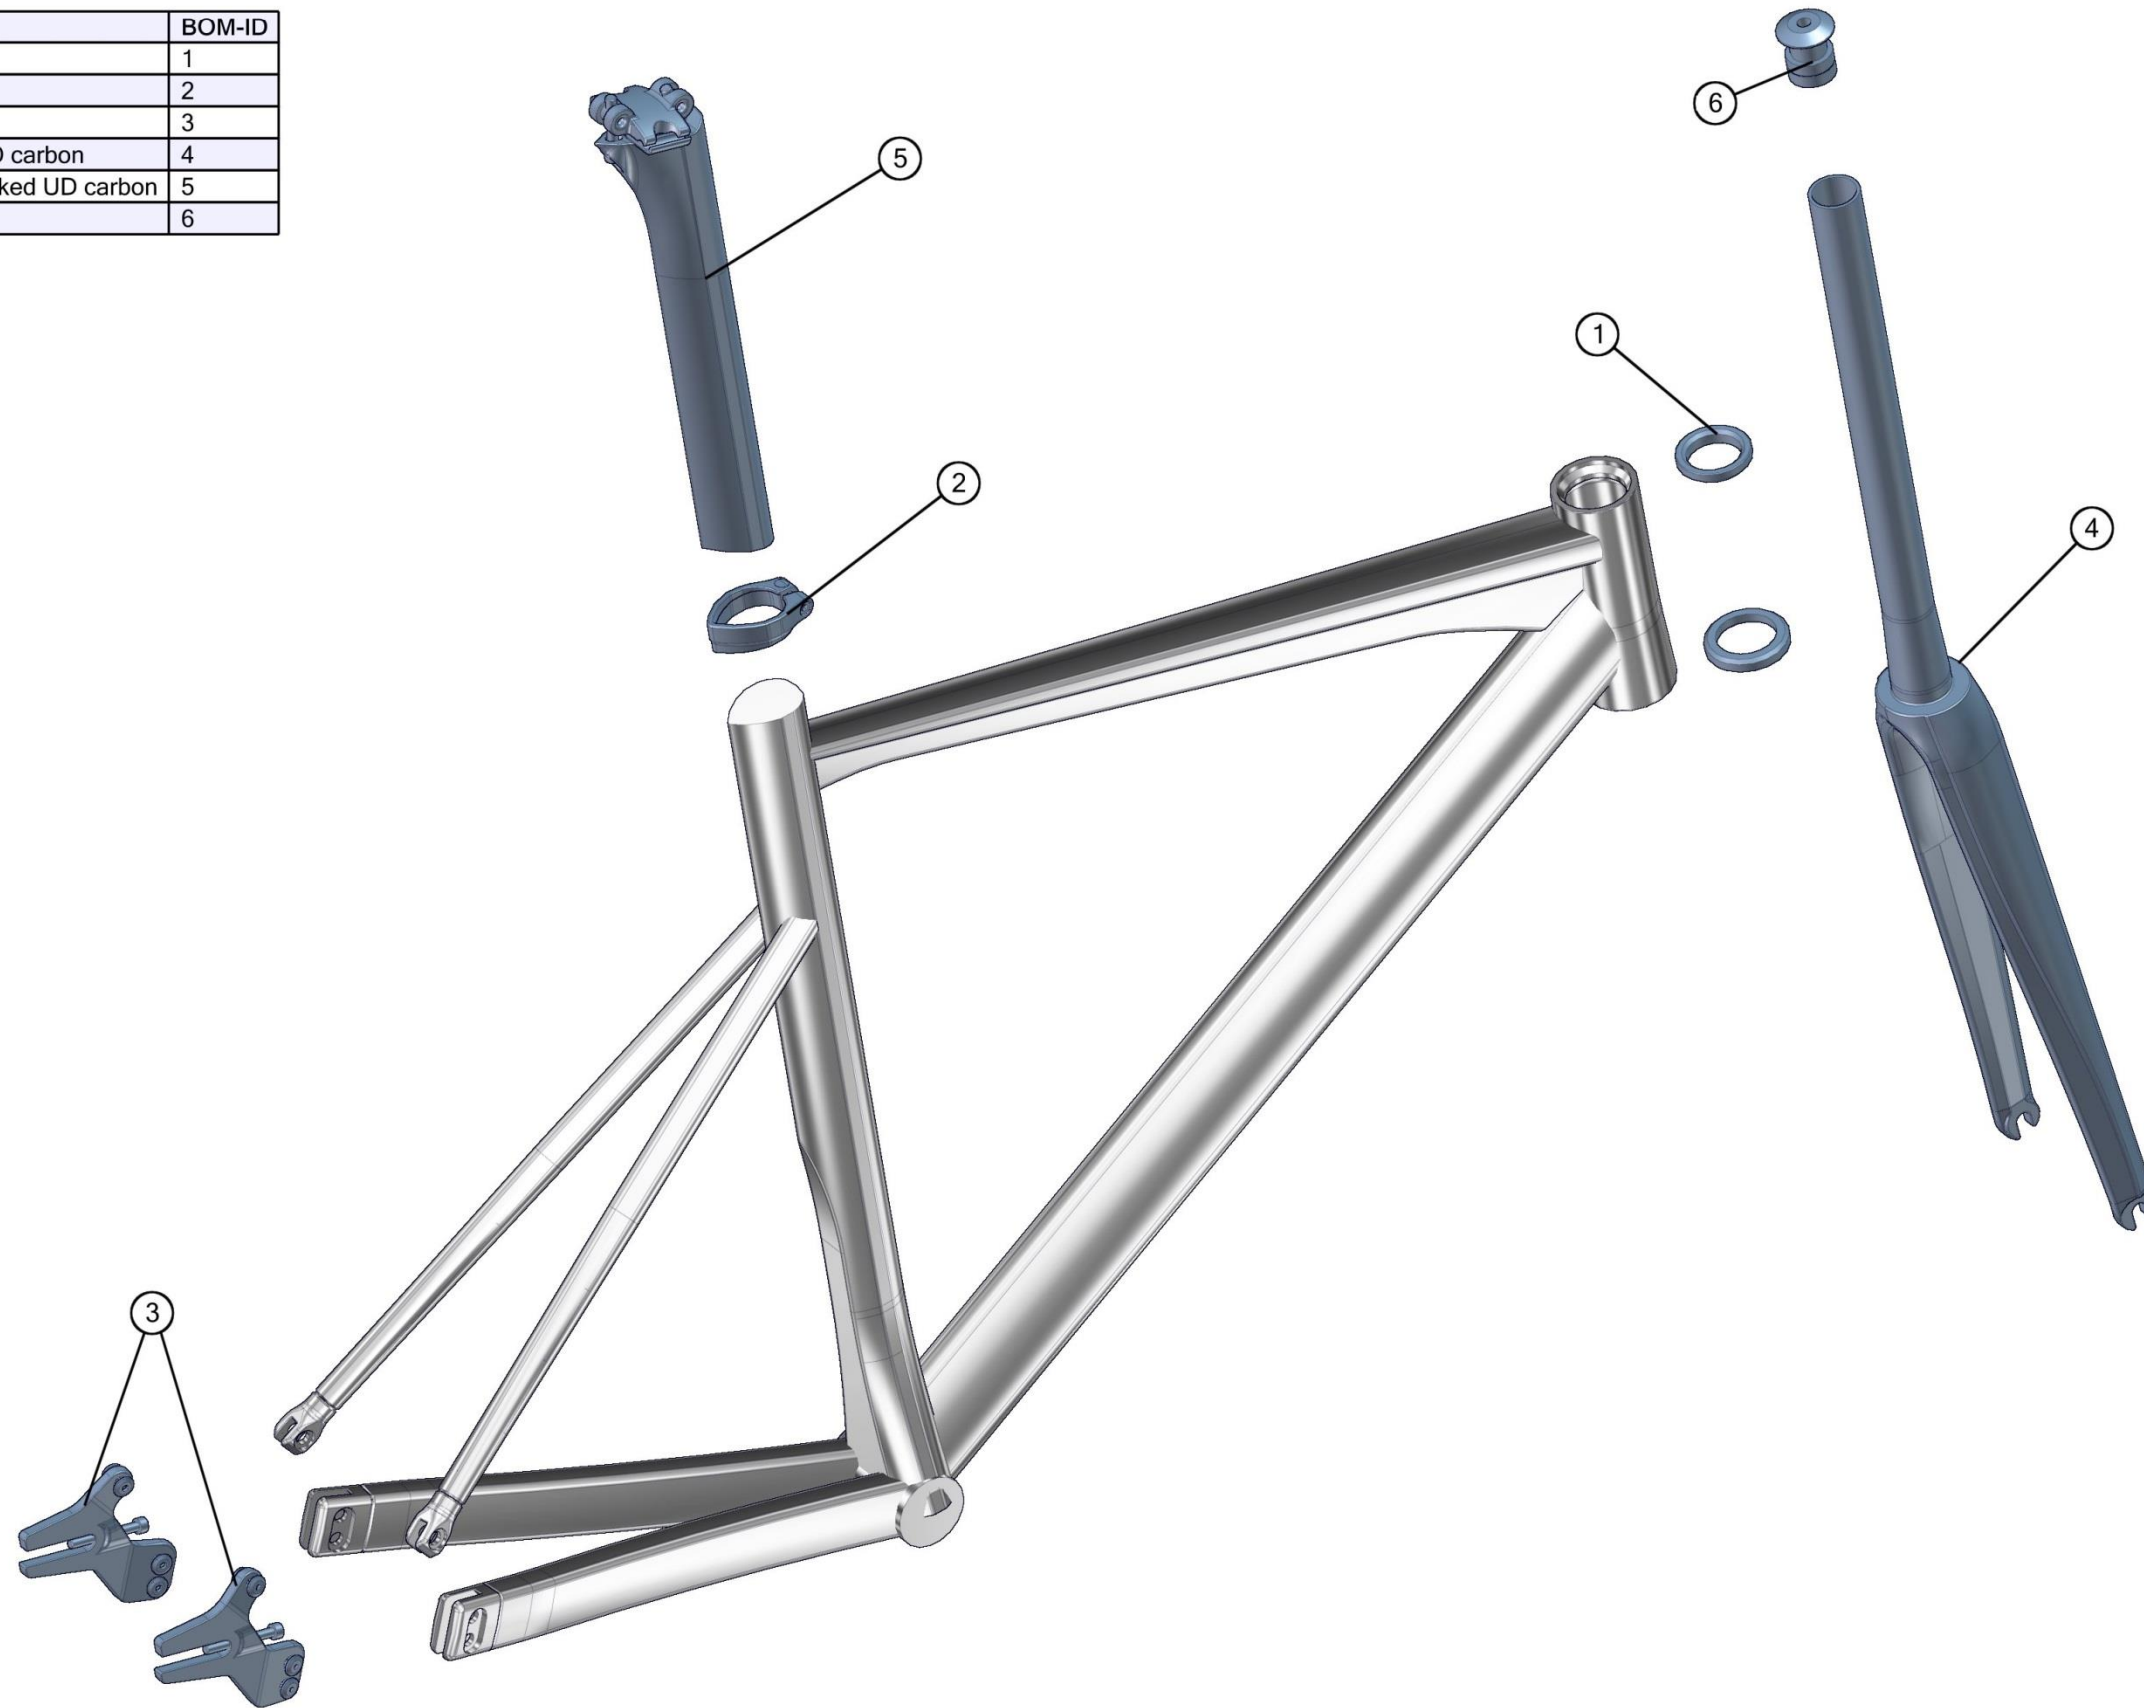

Trackmachine TR02

Description	BOM-ID
213695 Headset VP-B153AC	1
213700 Seatpost Clamp # 9	2
213701 Dropout # 43	3
215420 Fork 14-R4, naked UD carbon	4
215422 Airfoilpost 320mm, naked UD carbon	5
213682 Expander # 2	6