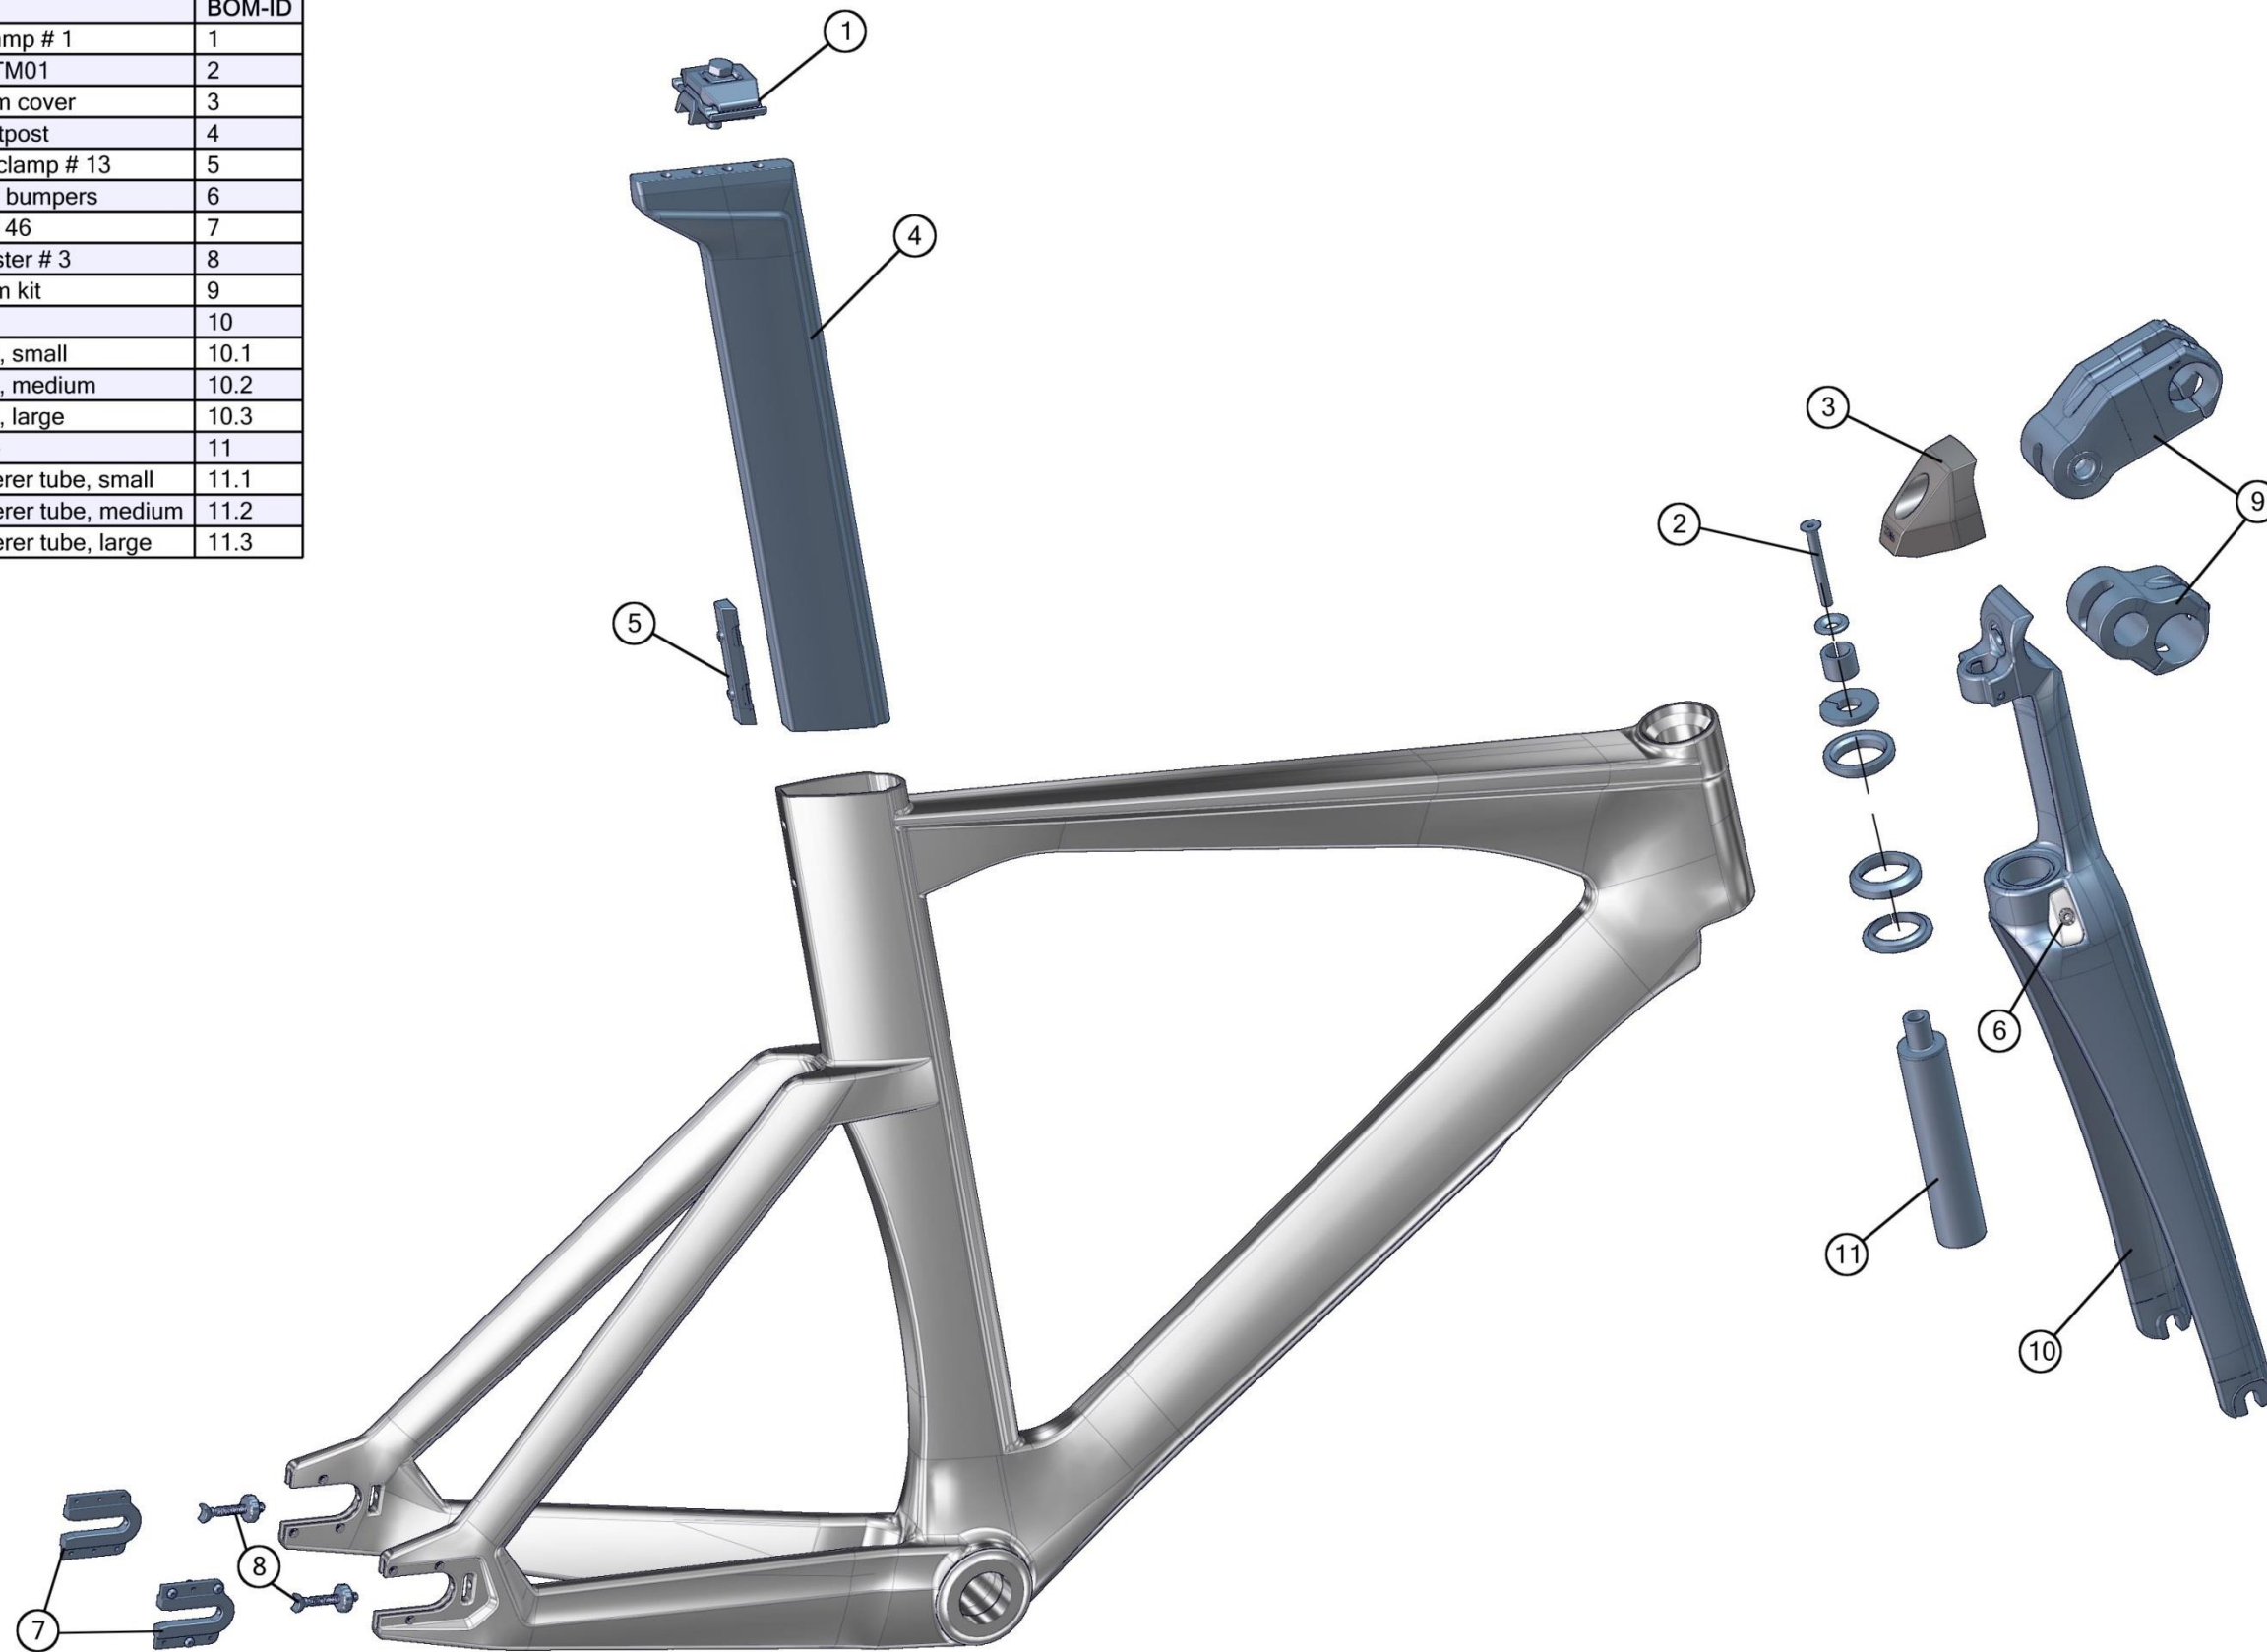

Timemachine TMR01 & TMR02 shifting kits

Description	BOM-ID
212487 Mechanical Kit # 4	1, 3, 4
212488 Di2 kit # 4	1,2,4,5
212491 rubber plug/ brake	3
212490 rubber shift cable guide	4
212489 Di2 grommets	5

Timemachine TMR01 & TMR02 brake parts

Description	BOM-ID
212497 Brake Pivot Kit # 1	1
212498 Brake shoe set # 1	2
212499 Brake small part kit # 1	3

Trackmachine TR01

Description	BOM-ID
212482 saddle clamp # 1	1
213709 Headset TM01	2
219147 TR01 stem cover	3
219148 TR01 seatpost	4
219149 Seatpost clamp # 13	5
219153 TR01 fork bumpers	6
219154 Dropout # 46	7
219155 Axle adjuster # 3	8
219156 TR01 stem kit	9
TR01 fork	10
219144 TR01 fork, small	10.1
219145 TR01 fork, medium	10.2
219146 TR01 fork, large	10.3
TR01 steerer tube	11
219150 TR01 steerer tube, small	11.1
219151 TR01 steerer tube, medium	11.2
219152 TR01 steerer tube, large	11.3