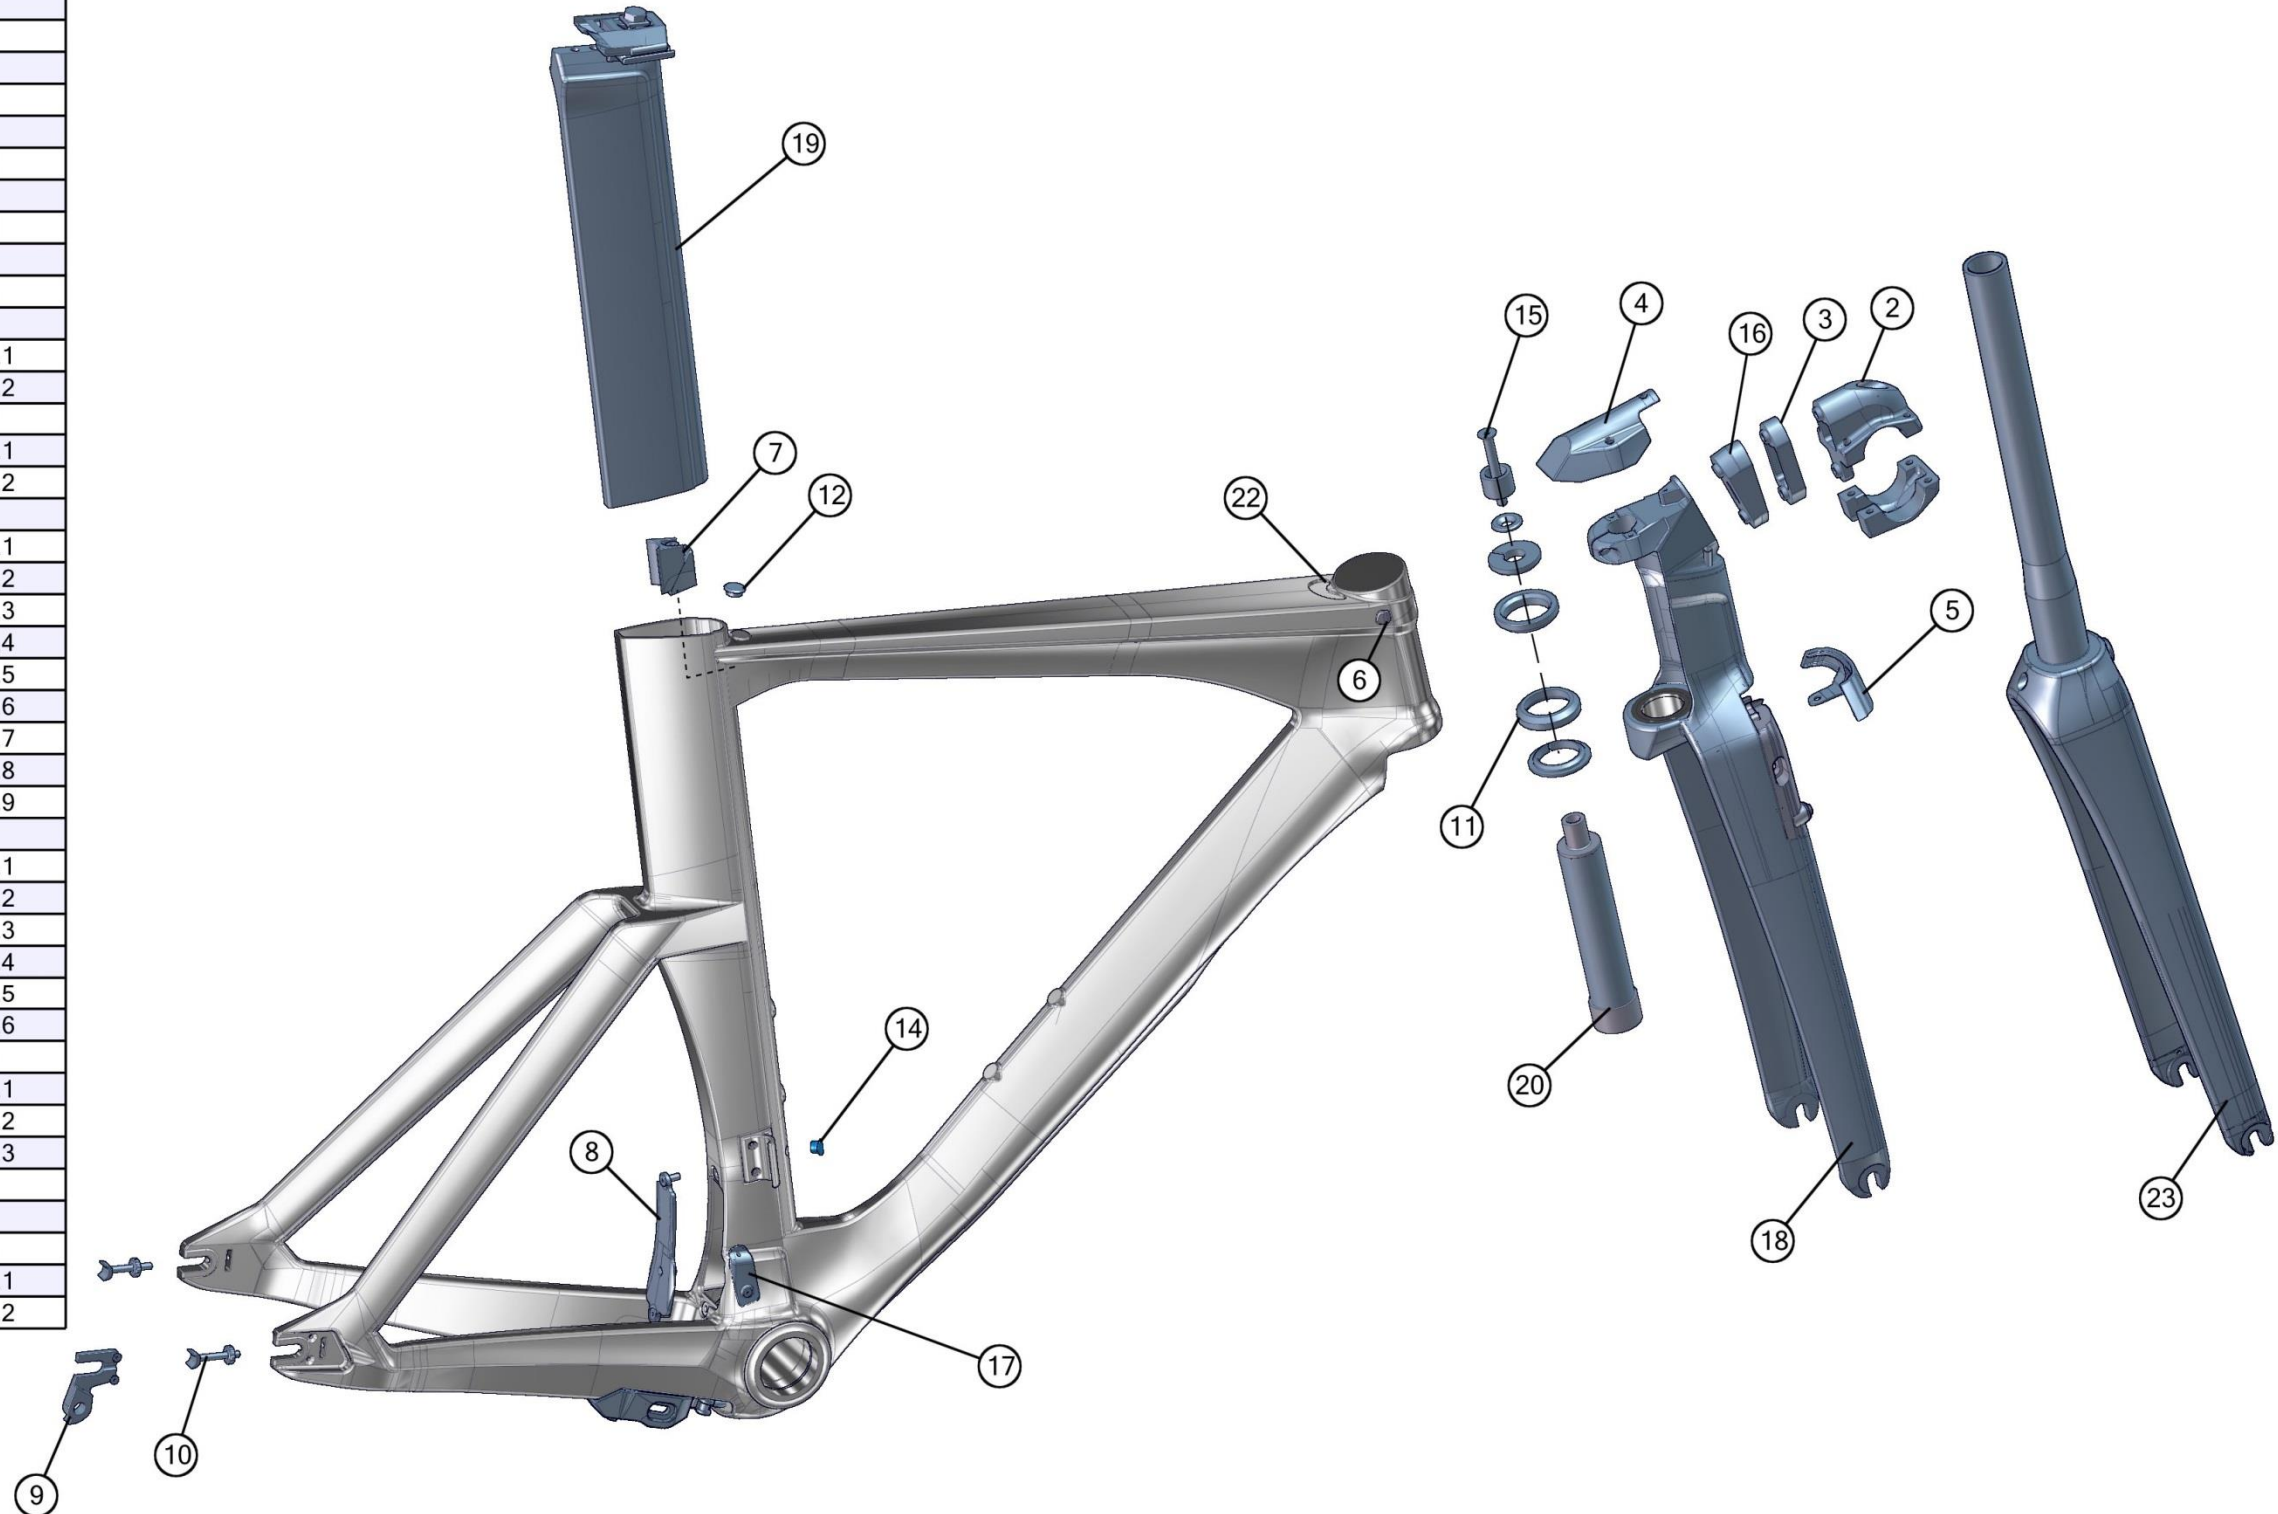

Timemachine TM01 brakes

Description	BOM-ID
210534 front brakes	1
210535 rear brakes	2
210536 brake shoe set # 2 (front)	3
210537 brake shoe set # 3 (rear)	4
210538 pipe	5
210539 hook unit	6
210540 Brake stopper	7
210541 Brake pivot set # 2	8
211113 Rubber plug for front brakes	9