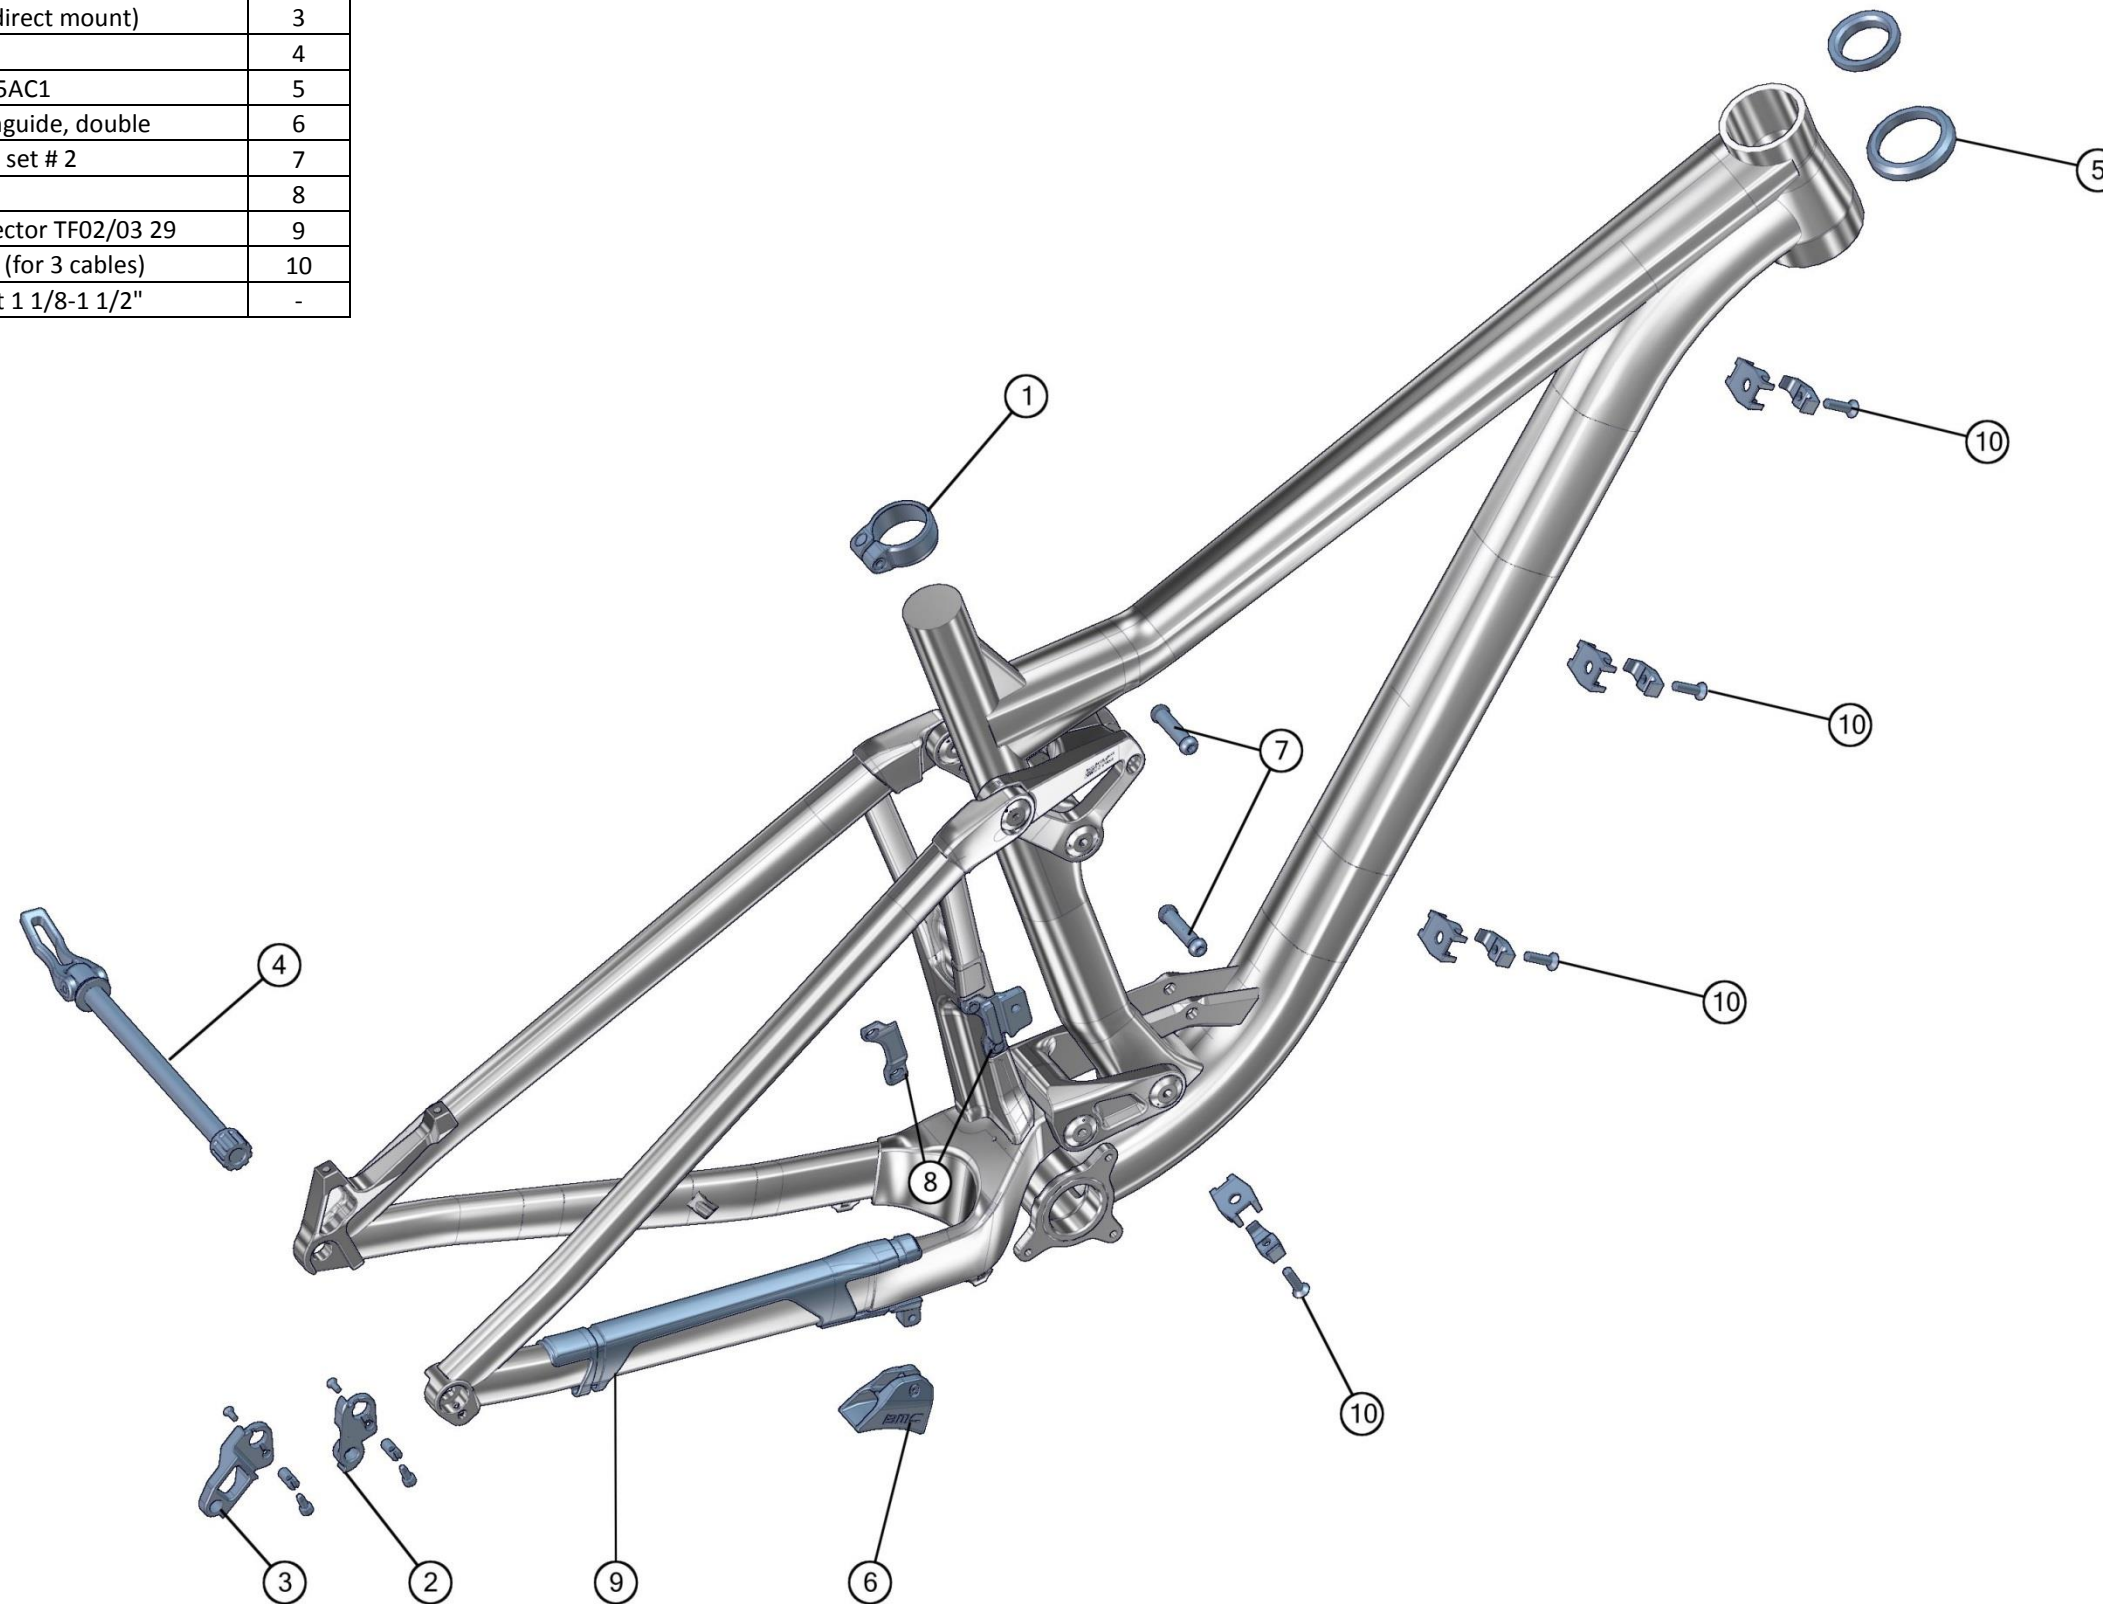

Trailfox TF03 29

Part N°	Description	Pos. N°
207460	Raceclamp	1
214986	Dropout # 44 (standard)	2
214987	Dropout # 45 (direct mount)	3
214988	Axle & Nut	4
214989	Headset VP-A45AC1	5
214991	Chainstay chainguide, double	6
216087	Rear shock bolt set # 2	7
216104	FD Hanger Kit	8
216109	Chainstay protector TF02/03 29	9
216110	Cable guide # 9 (for 3 cables)	10
222105	MTB bearing kit 1 1/8-1 1/2"	-