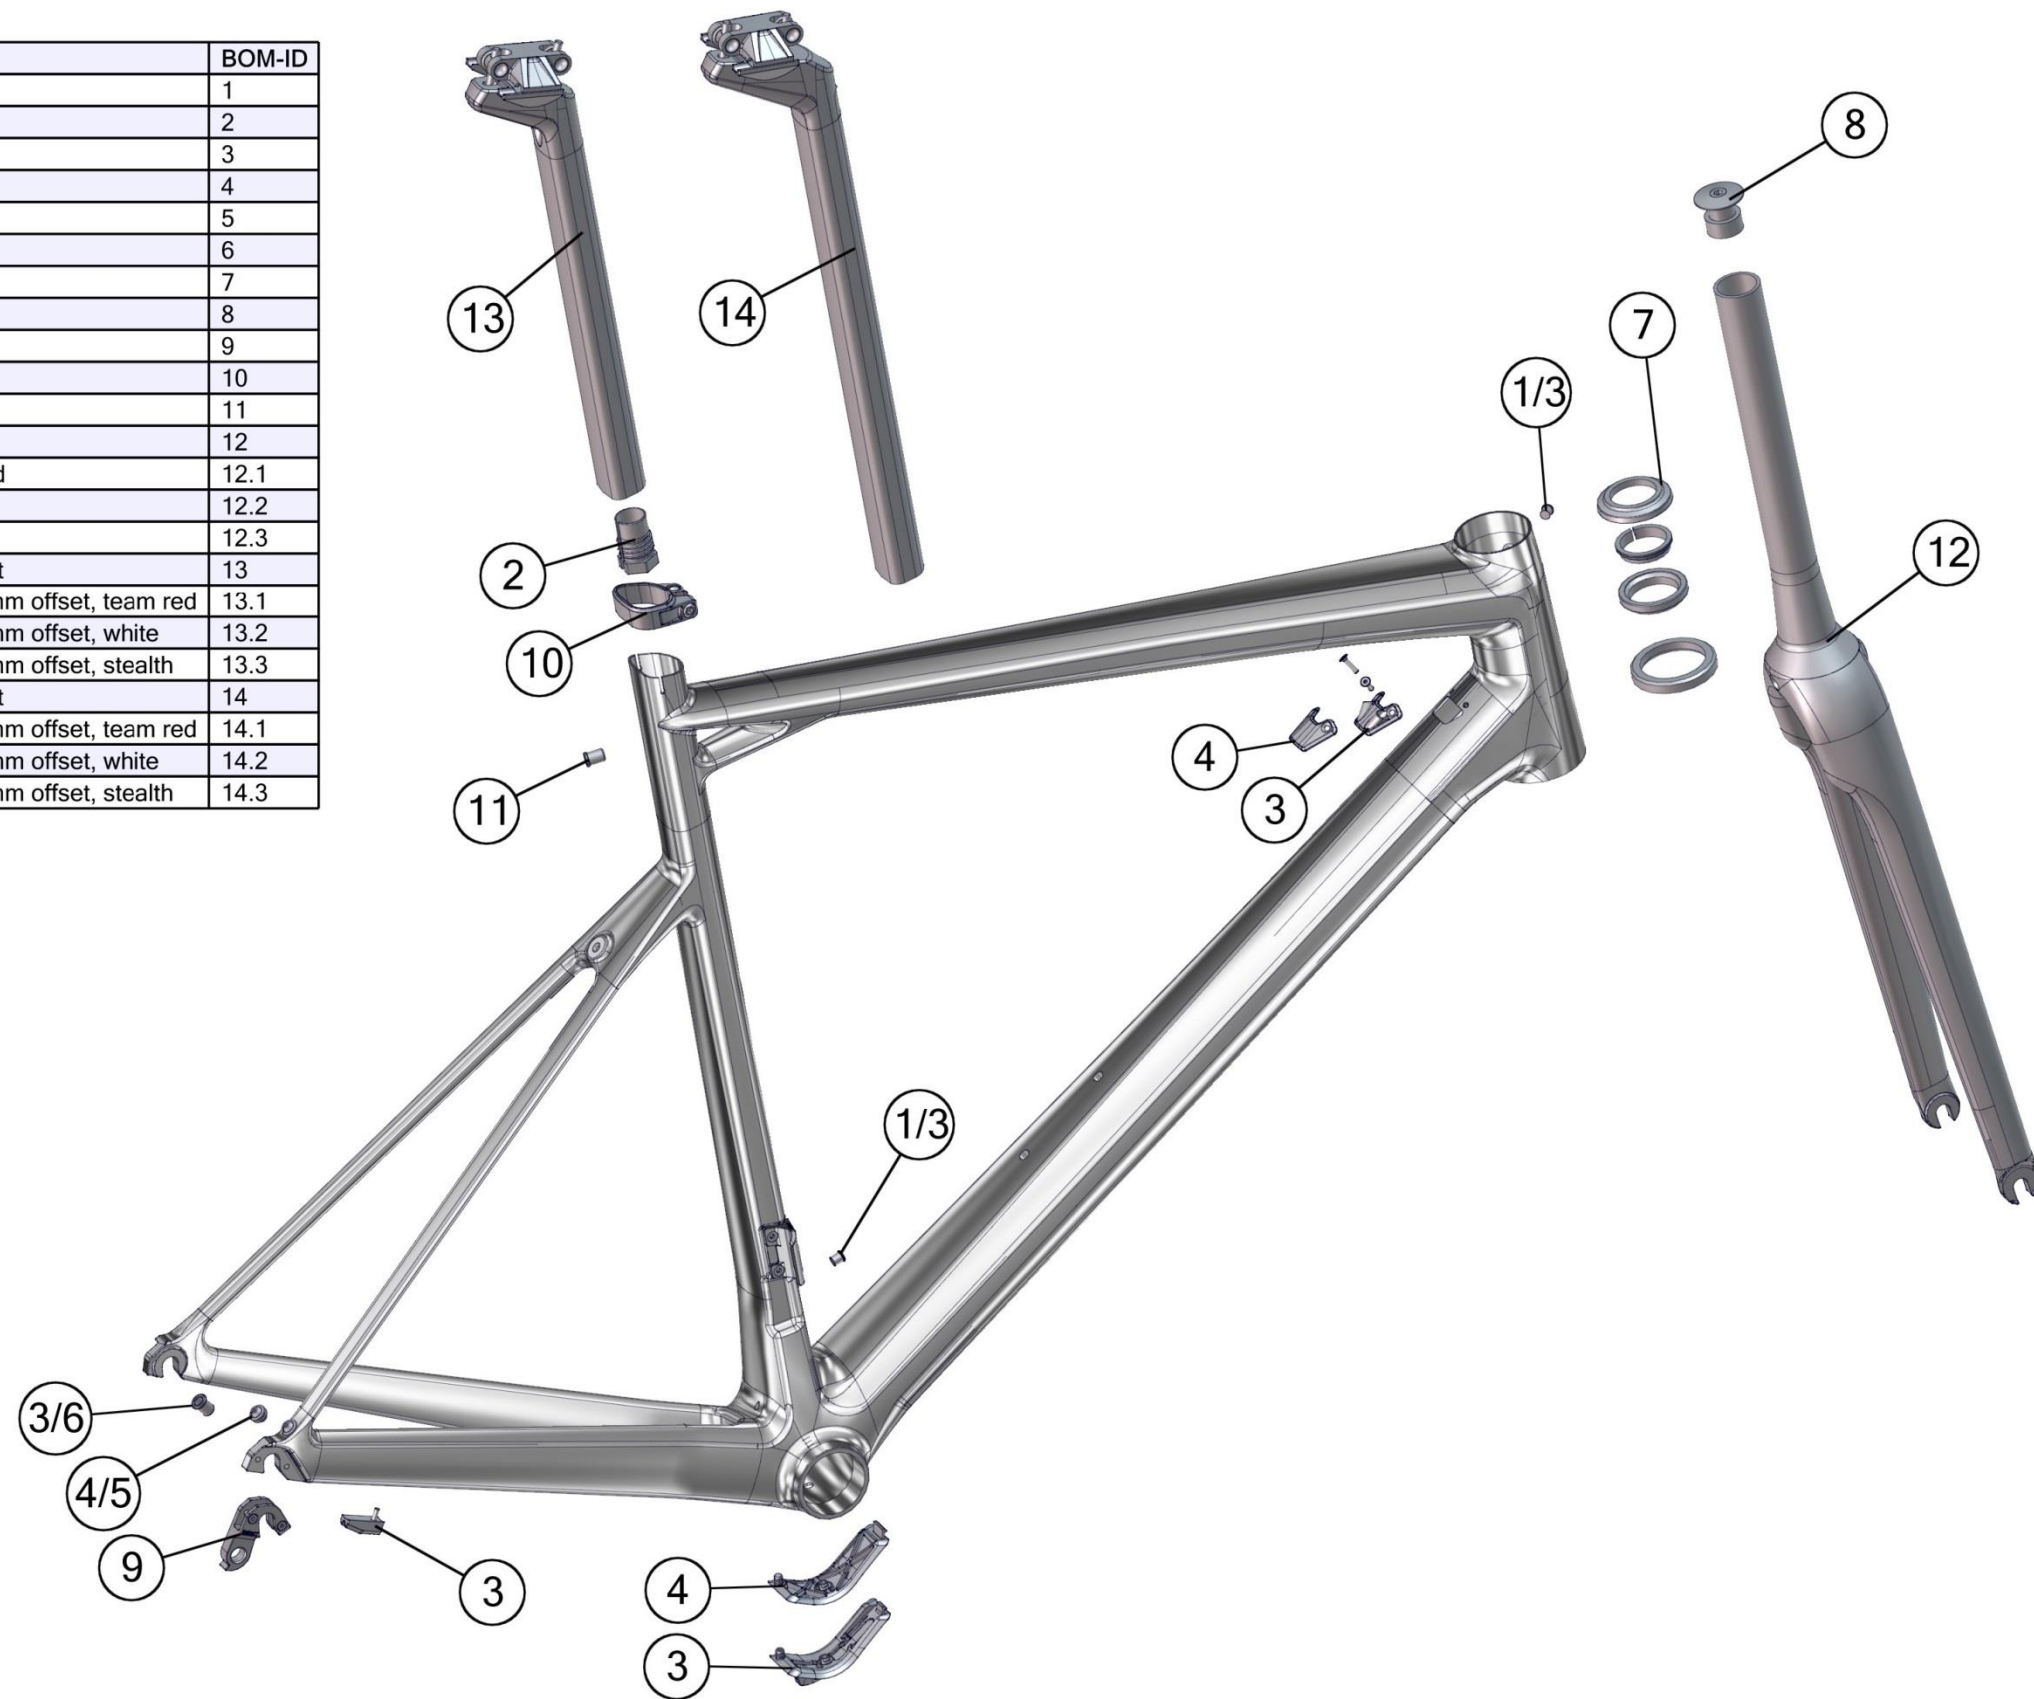

Teammachine SLR01

Description	BOM-ID
212492 Di2 plug kit # 3	1
212500 battery adapter	2
213673 Mechanical kit # 1	3
213674 Di2 kit # 1	4
213675 Di2 plug kit # 1	5
213676 Shift cable stopper kit 14-R1	6
213677 Headset B351UC	7
213678 Expander # 1	8
214967 Dropout # 41	9
214968 Seatpost clamp # 7	10
214969 Brake cable stopper kit 14-R1	11
Fork teammachine SLR01	12
214973 Fork Teammachine SLR01, team red	12.1
214976 Fork Teammachine SLR01, white	12.2
214979 Fork Teammachine SLR01, stealth	12.3
Seatpost Teammachine SLR01, 15mm offset	13
214970 Seatpost Teammachine SLR01, 15mm offset, team red	13.1
214974 Seatpost Teammachine SLR01, 15mm offset, white	13.2
214977 Seatpost Teammachine SLR01, 15mm offset, stealth	13.3
Seatpost Teammachine SLR01, 30mm offset	14
214971 Seatpost Teammachine SLR01, 30mm offset, team red	14.1
214975 Seatpost Teammachine SLR01, 30mm offset, white	14.2
214978 Seatpost Teammachine SLR01, 30mm offset, stealth	14.3