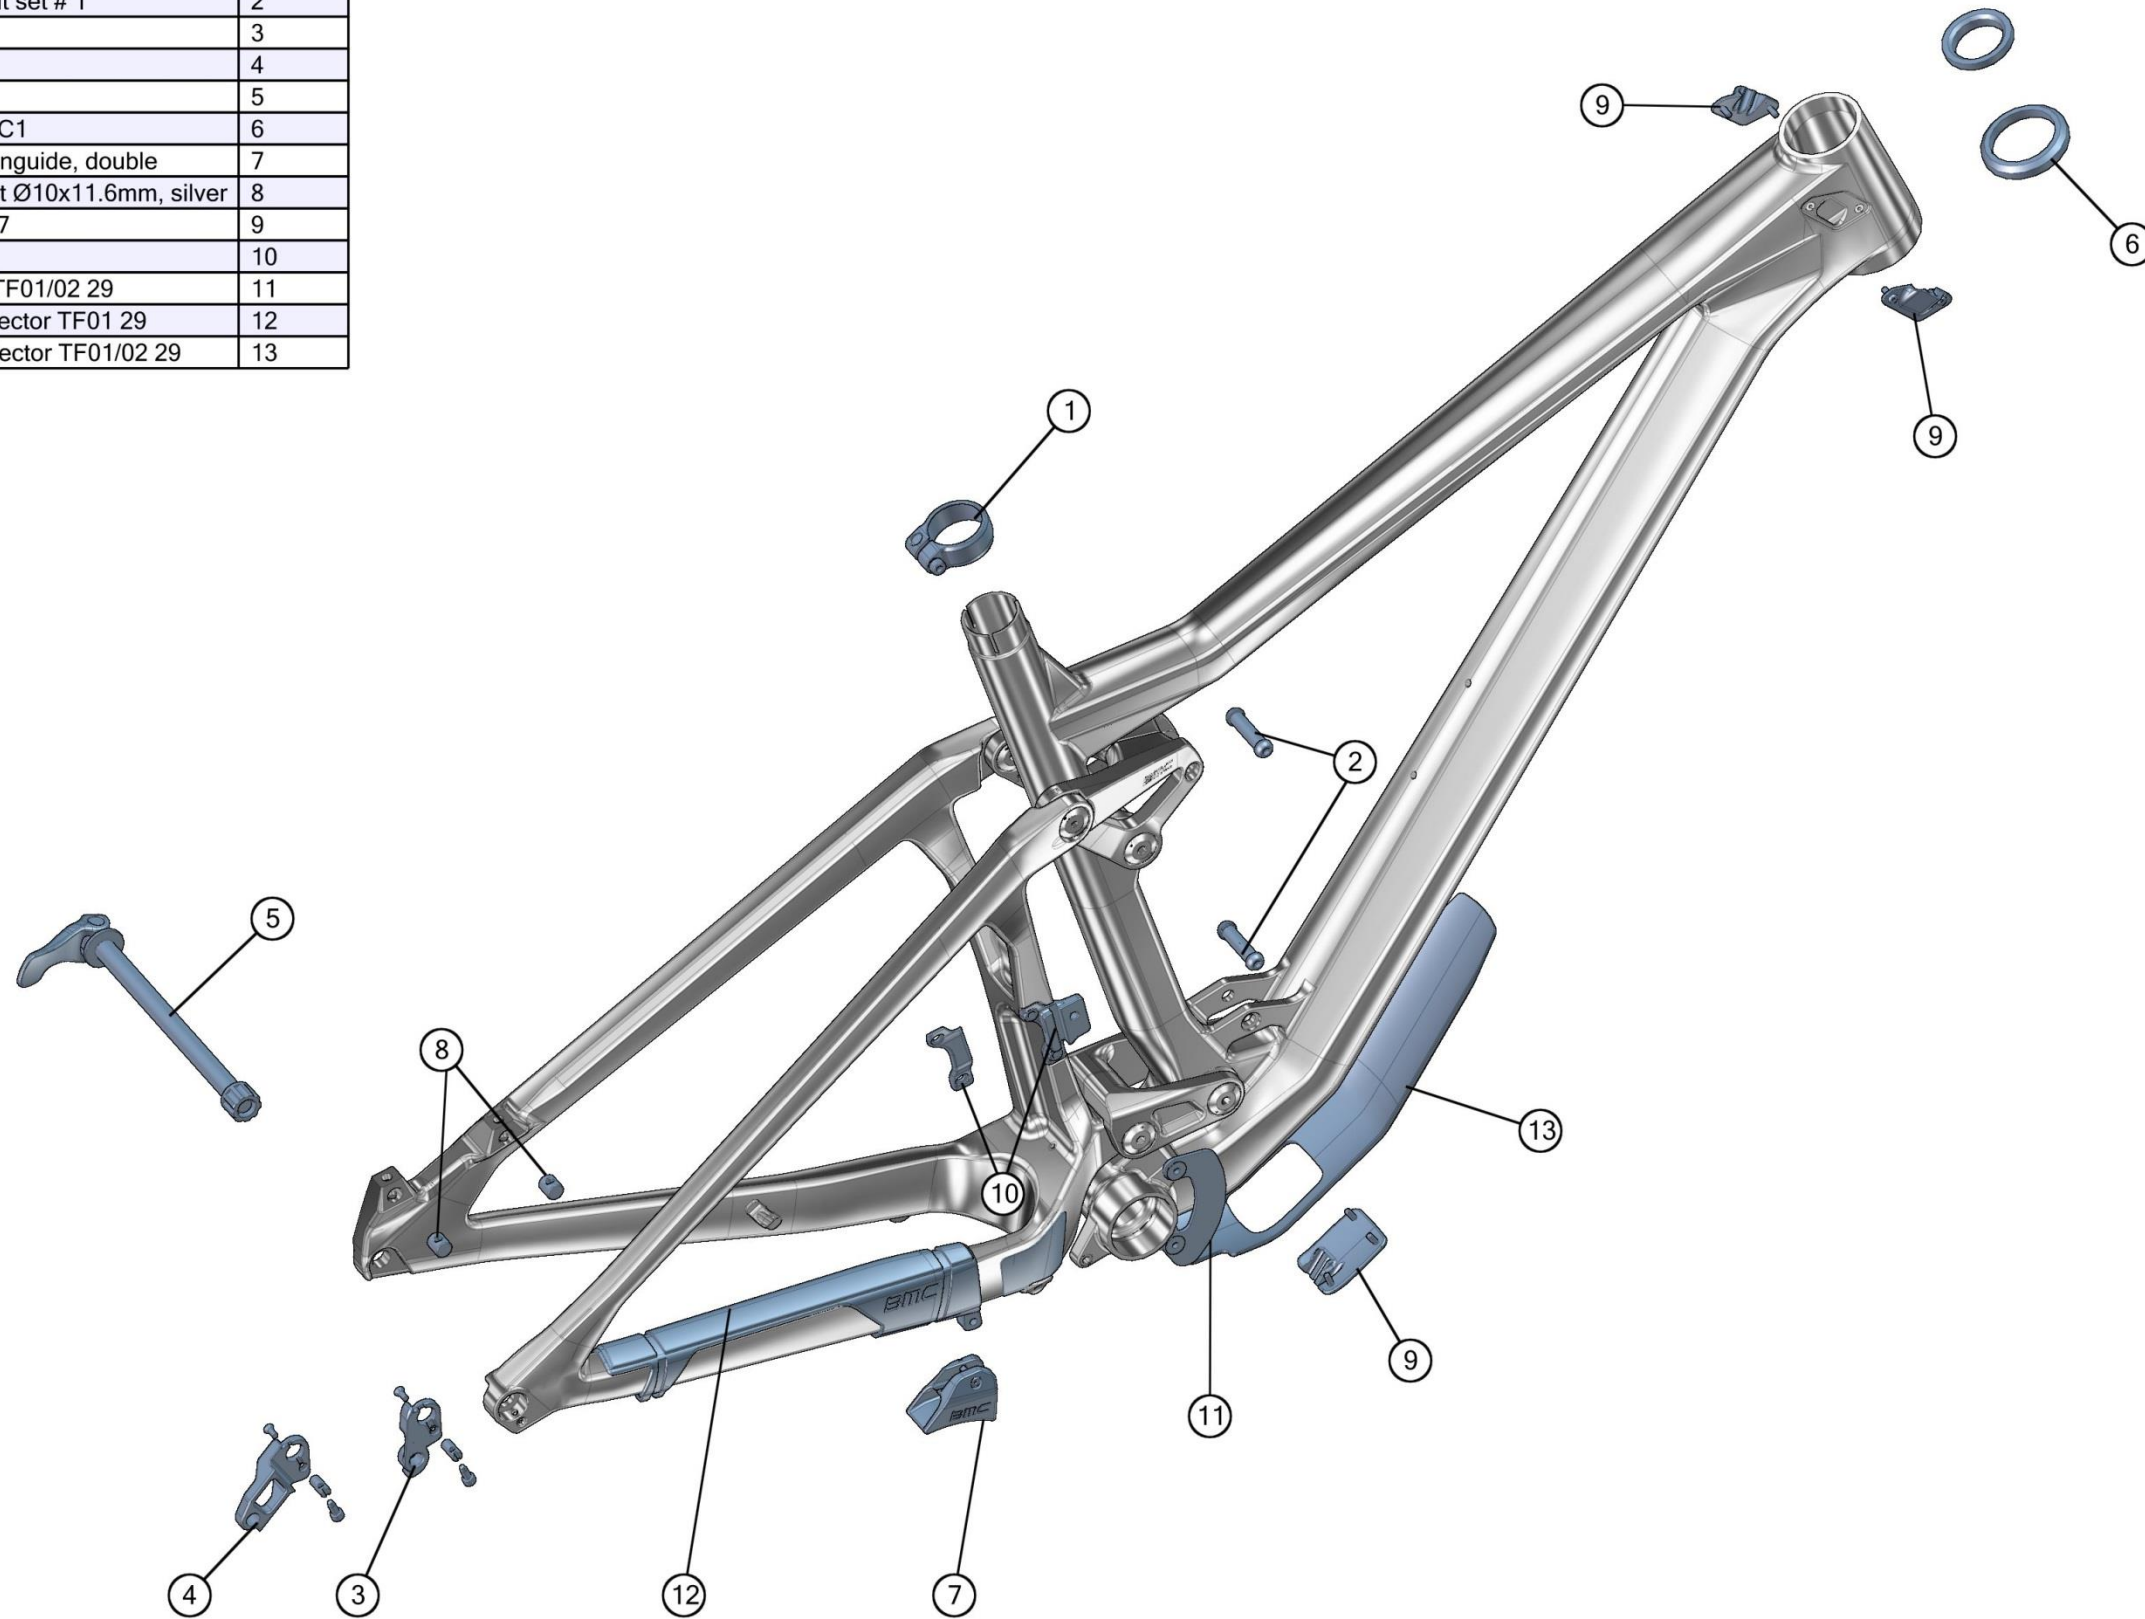

Trailfox TF01 29

Description	BOM-ID
207460 Seat clamp "Race Clamp"	1
208505 Rear shock bolt set # 1	2
214986 Dropout # 44	3
214987 Dropout # 45	4
214988 Axle & Nut	5
214989 Headset A45AC1	6
214991 Chainstay chainguide, double	7
215670 post mount bolt Ø10x11.6mm, silver	8
216103 Cable guide # 7	9
216104 FD Hanger Kit	10
216105 Chaincatcher TF01/02 29	11
216106 Chainstay protector TF01 29	12
216107 Downtube protector TF01/02 29	13