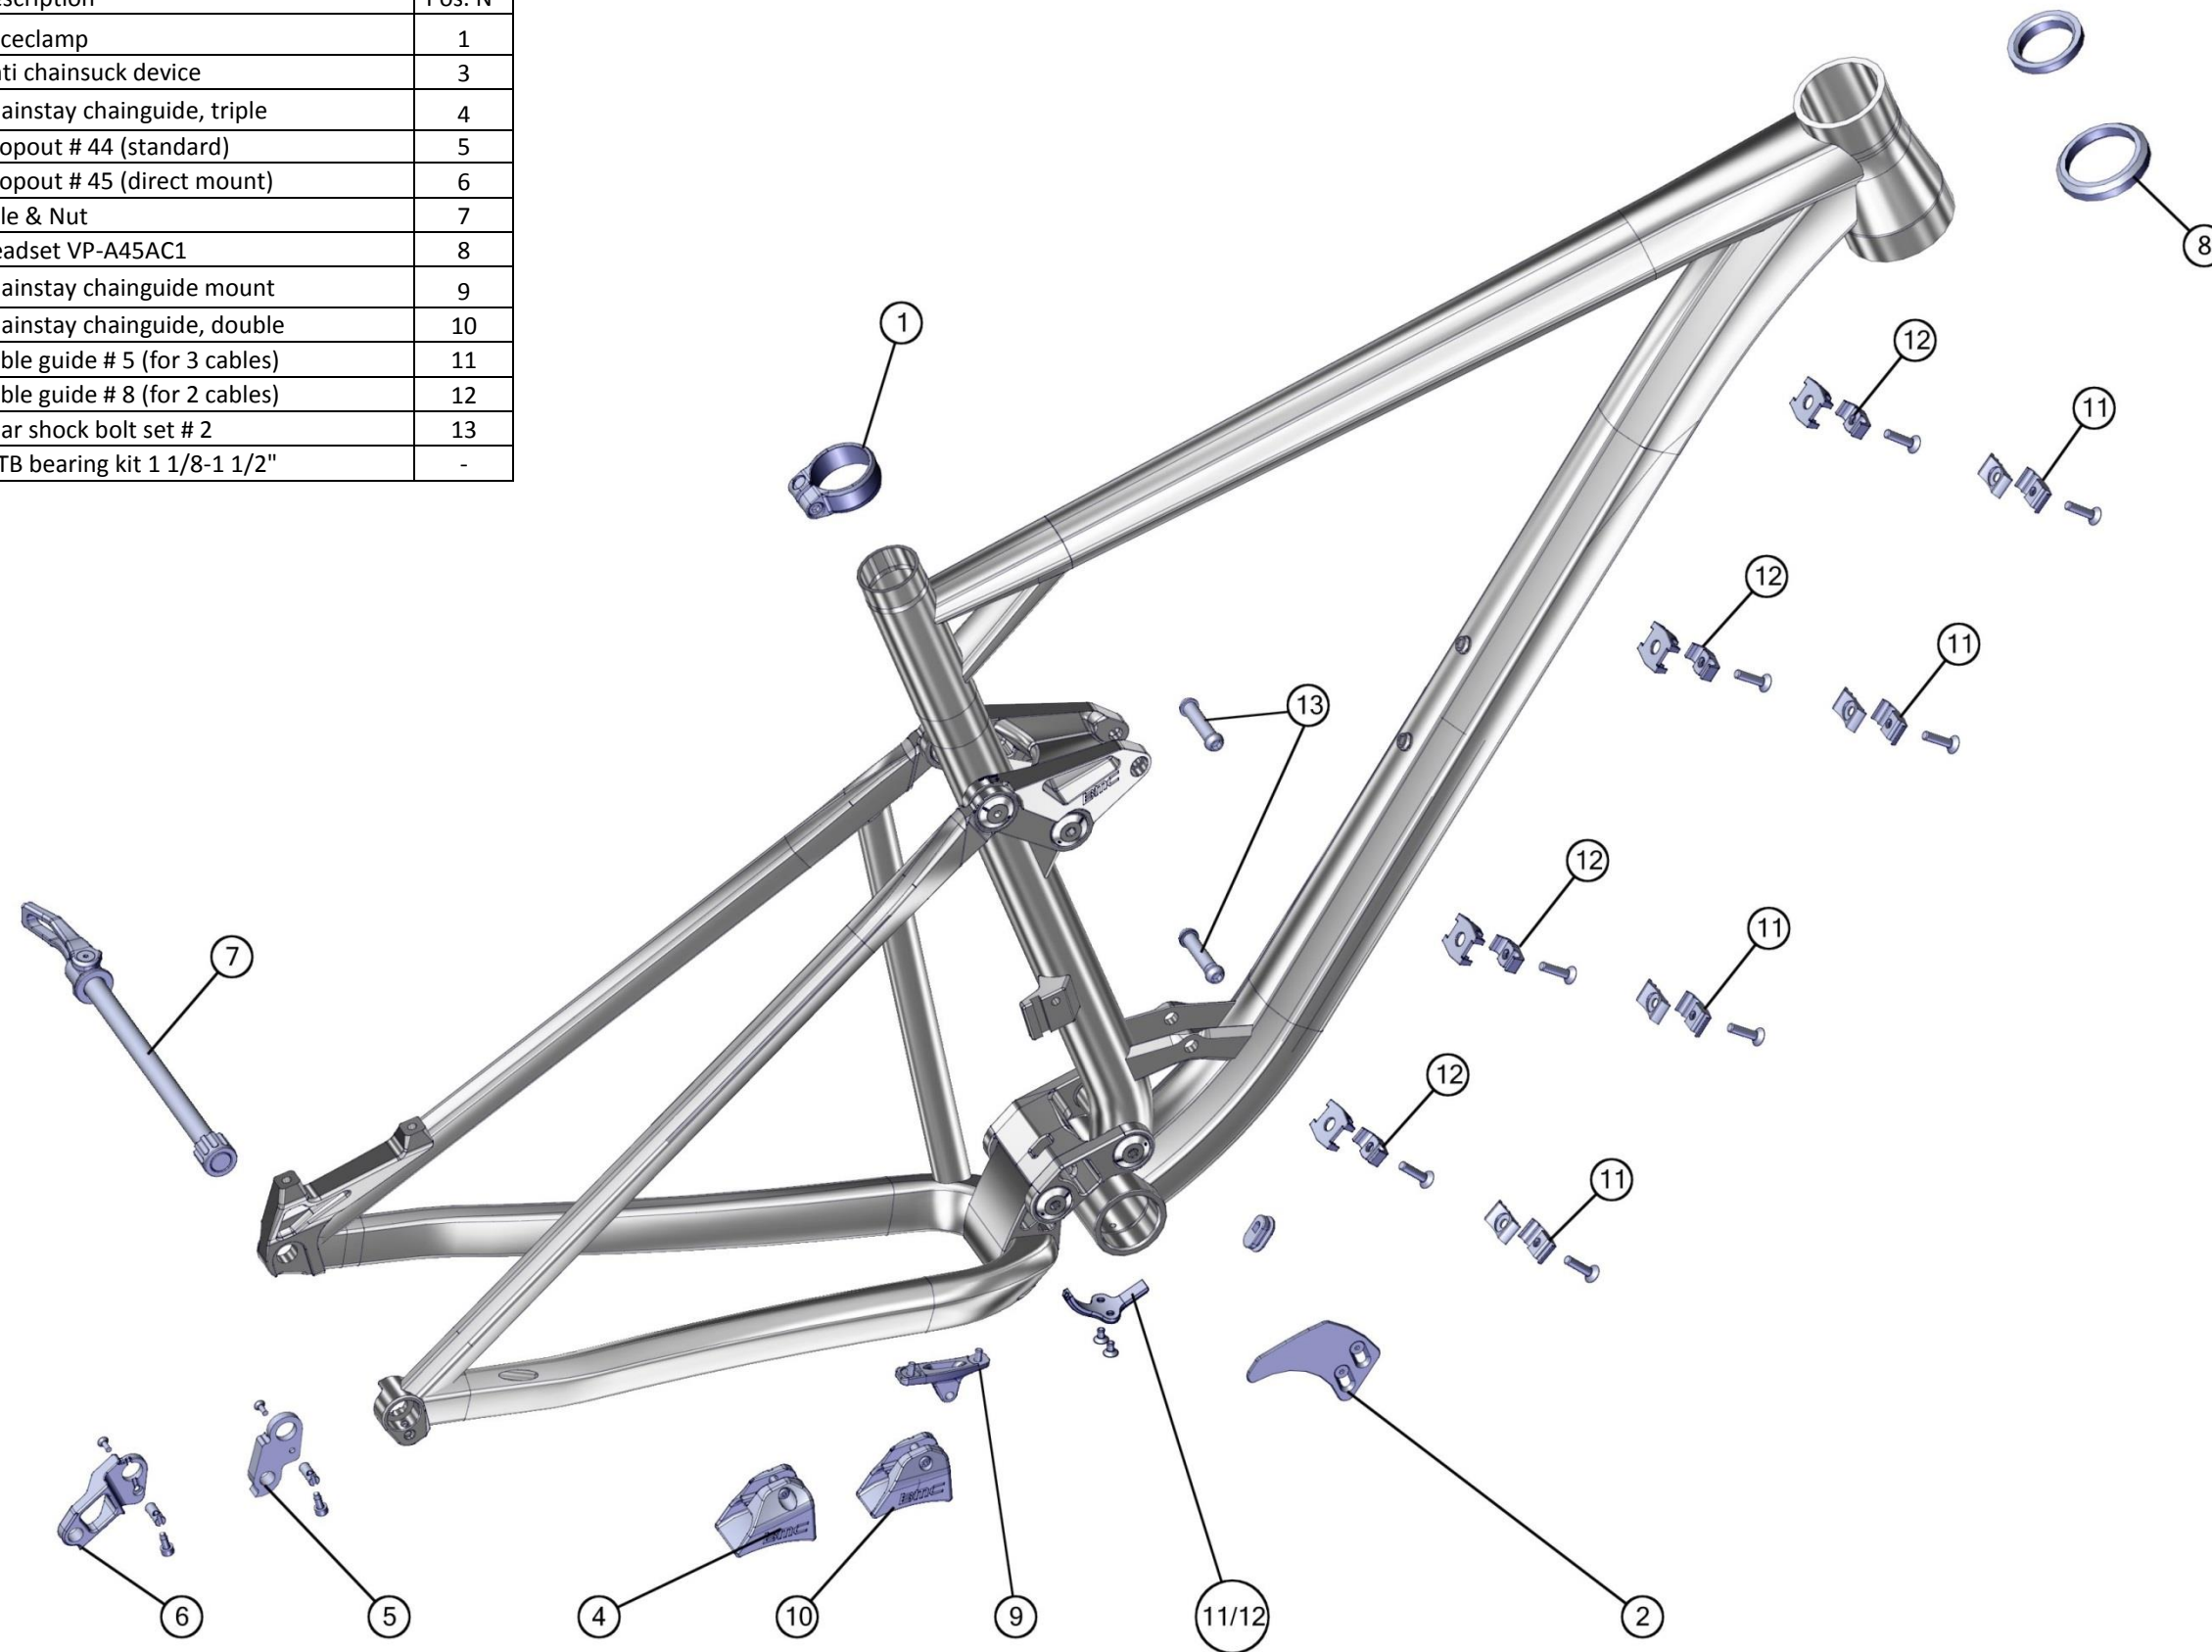

Fourstroke FS03 29

Part N°	Description	Pos. N°
207460	Raceclamp	1
212548	Anti chainsuck device	3
214983	Chainstay chainguide, triple	4
214986	Dropout # 44 (standard)	5
214987	Dropout # 45 (direct mount)	6
214988	Axle & Nut	7
214989	Headset VP-A45AC1	8
214990	Chainstay chainguide mount	9
214991	Chainstay chainguide, double	10
214992	Cable guide # 5 (for 3 cables)	11
216083	Cable guide # 8 (for 2 cables)	12
216087	Rear shock bolt set # 2	13
222105	MTB bearing kit 1 1/8-1 1/2"	-