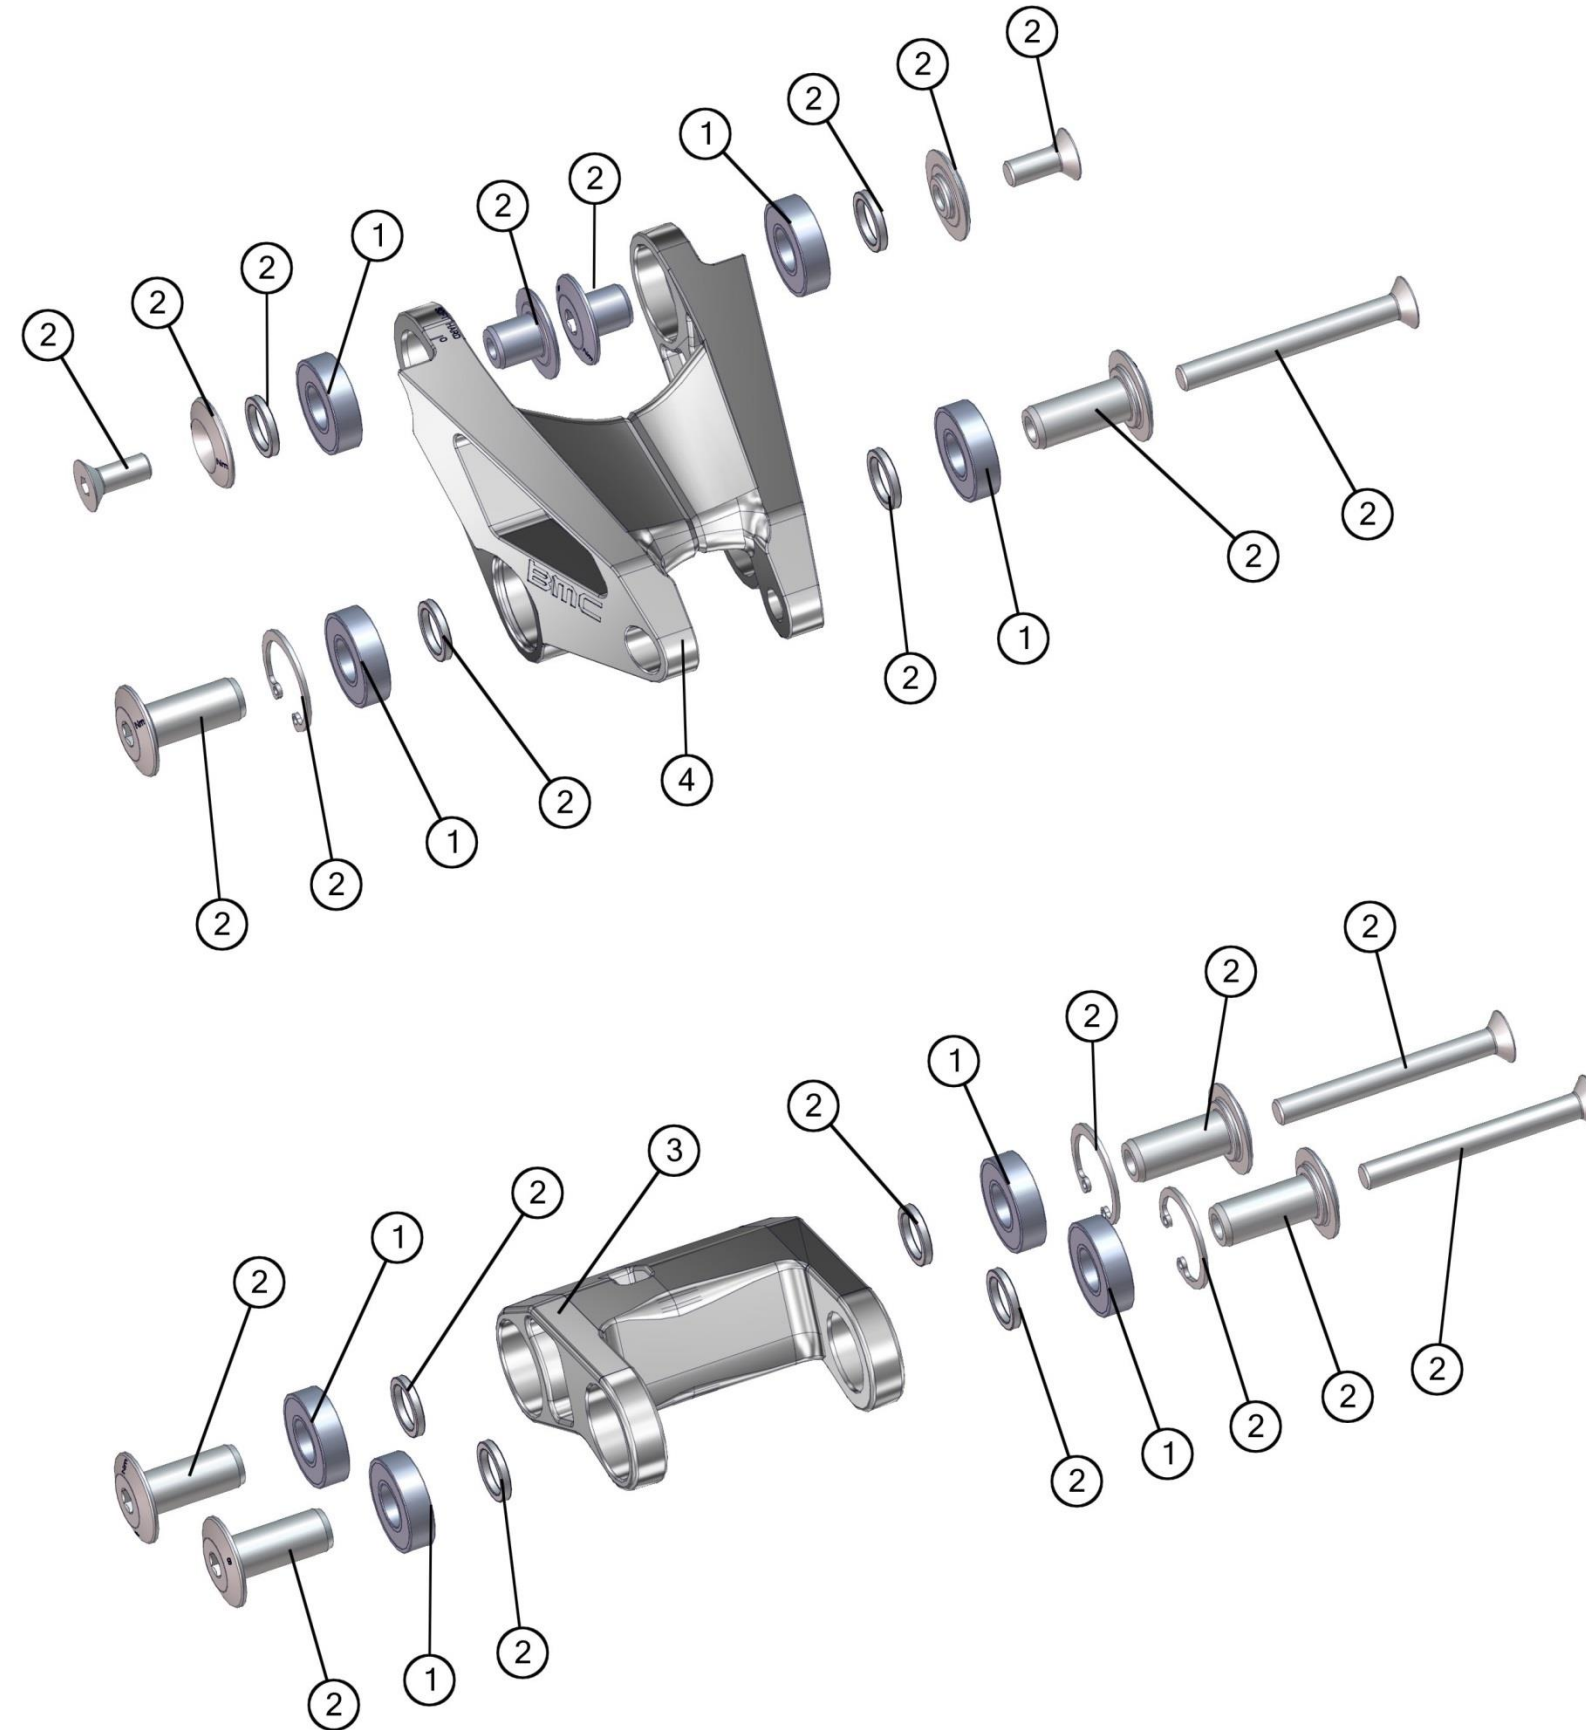

Fourstroke suspension parts

Description	BOM-ID
207443 Bearing kit	1
Bolt kit	2
215480 Bolt kit # 12, orange	2.1
216081 Bolt kit # 14, black	2.2
216080 Bolt kit # 15, red	2.3
Lowerlink	3
214982 Lowerlink FS29, black	3.1
215478 Lowerlink FS-29, silver	3.2
Rockerarm	4
214981 Rockerarm FS-29, black	4.1
215477 Rockerarm FS-29, silver	4.2