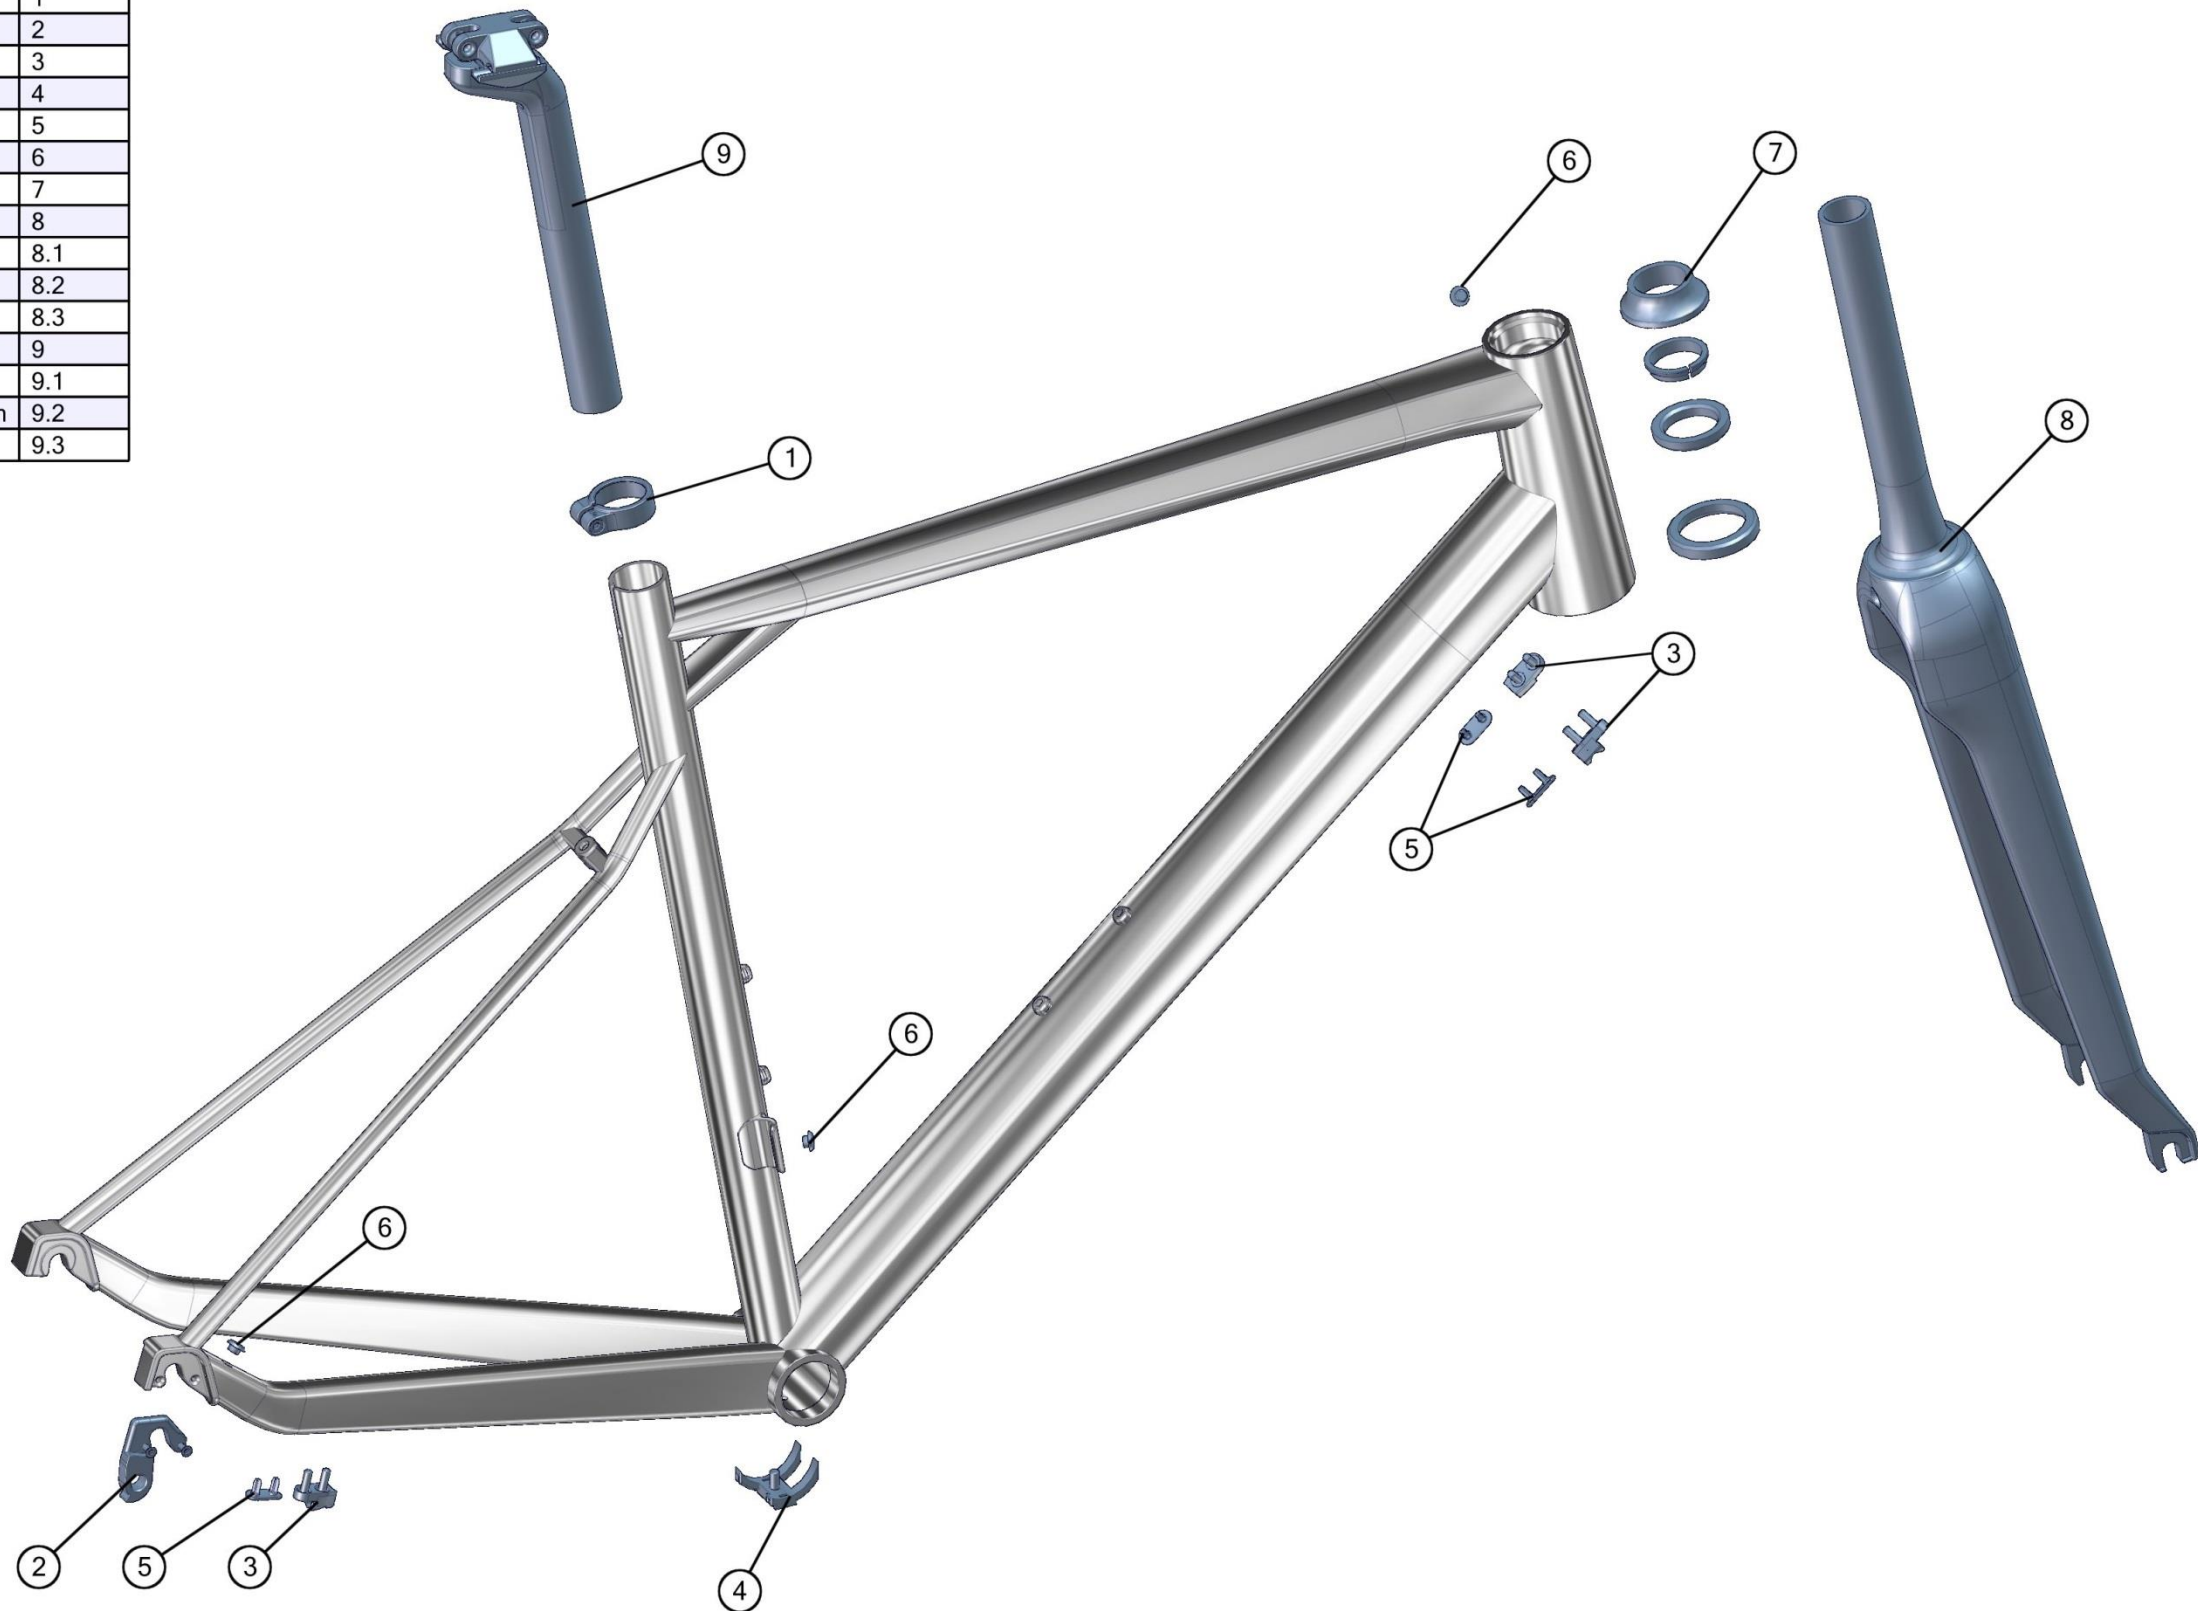

Granfondo GF02

Description	BOM-ID
212166 seat post clamp # 8	1
212177 Dropout # 37	2
212538 Mechanical kit # 2	3
212539 BB cable guide # 2	4
213680 Di2 kit # 2	5
213693 Di2 plug kit # 2	6
213713 Headset VP-B351AC1	7
Compliancefork	8
215413 Compliancefork, paint flame	8.1
215414 Compliancefork, black	8.2
215415 Compliancefork, white	8.3
Compliancepost	9
215412 Compliancepost 18mm, white	9.1
215416 Compliancepost 18mm, stealth	9.2
218470 Compliancepost 30mm, white	9.3