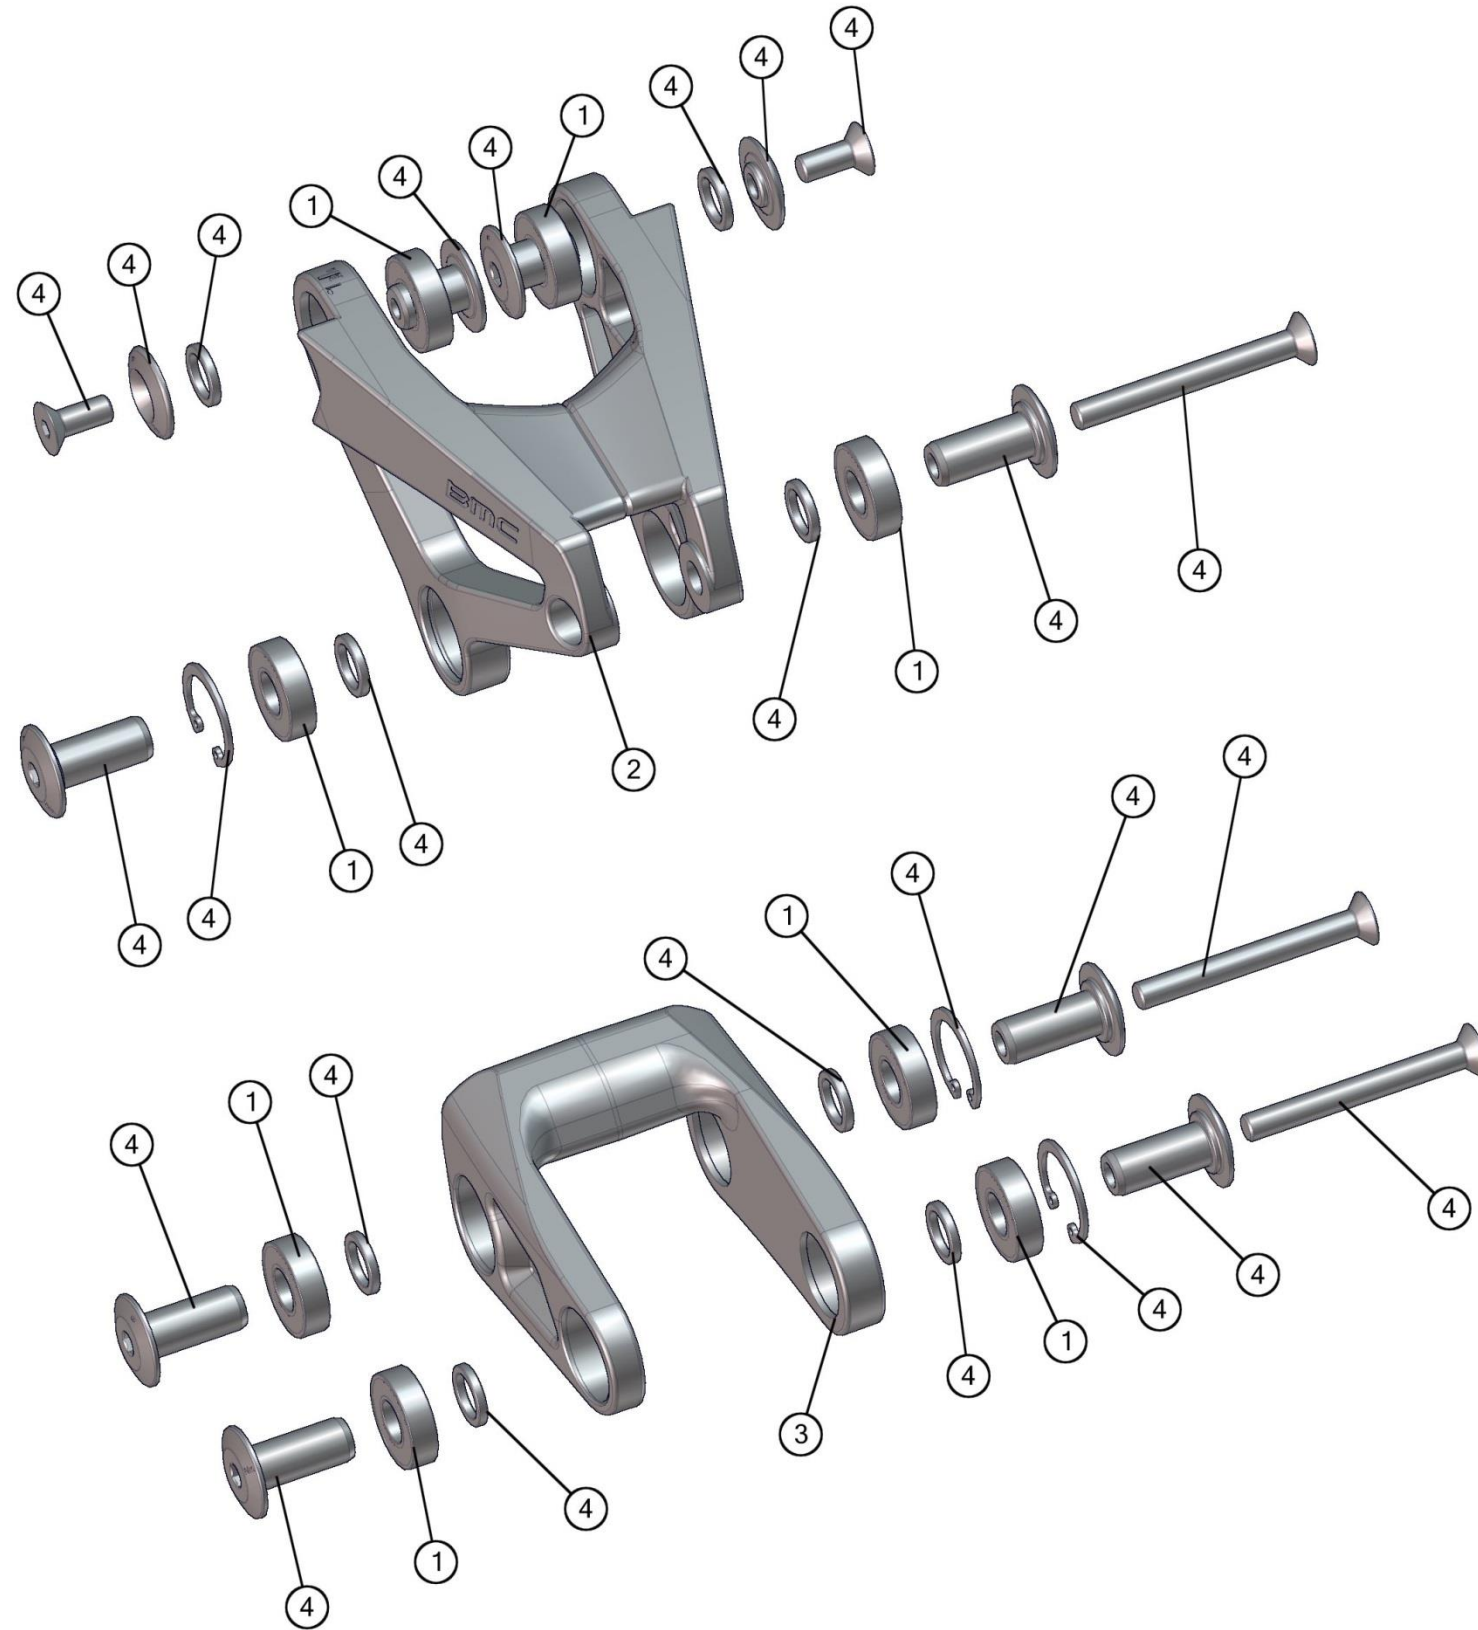

Trailfox suspension parts

Description	BOM-ID
207443 Bearing kit	1
216091 Rockerarm, TF 29, black	2
216092 Lowerlink, TF 29, black	3
Bolt kit	4
215479 Bolt Kit # 11, black	4.1
216079 Bolt Kit # 13, red	4.2
216108 Bolt Kit # 17, titanium	4.3