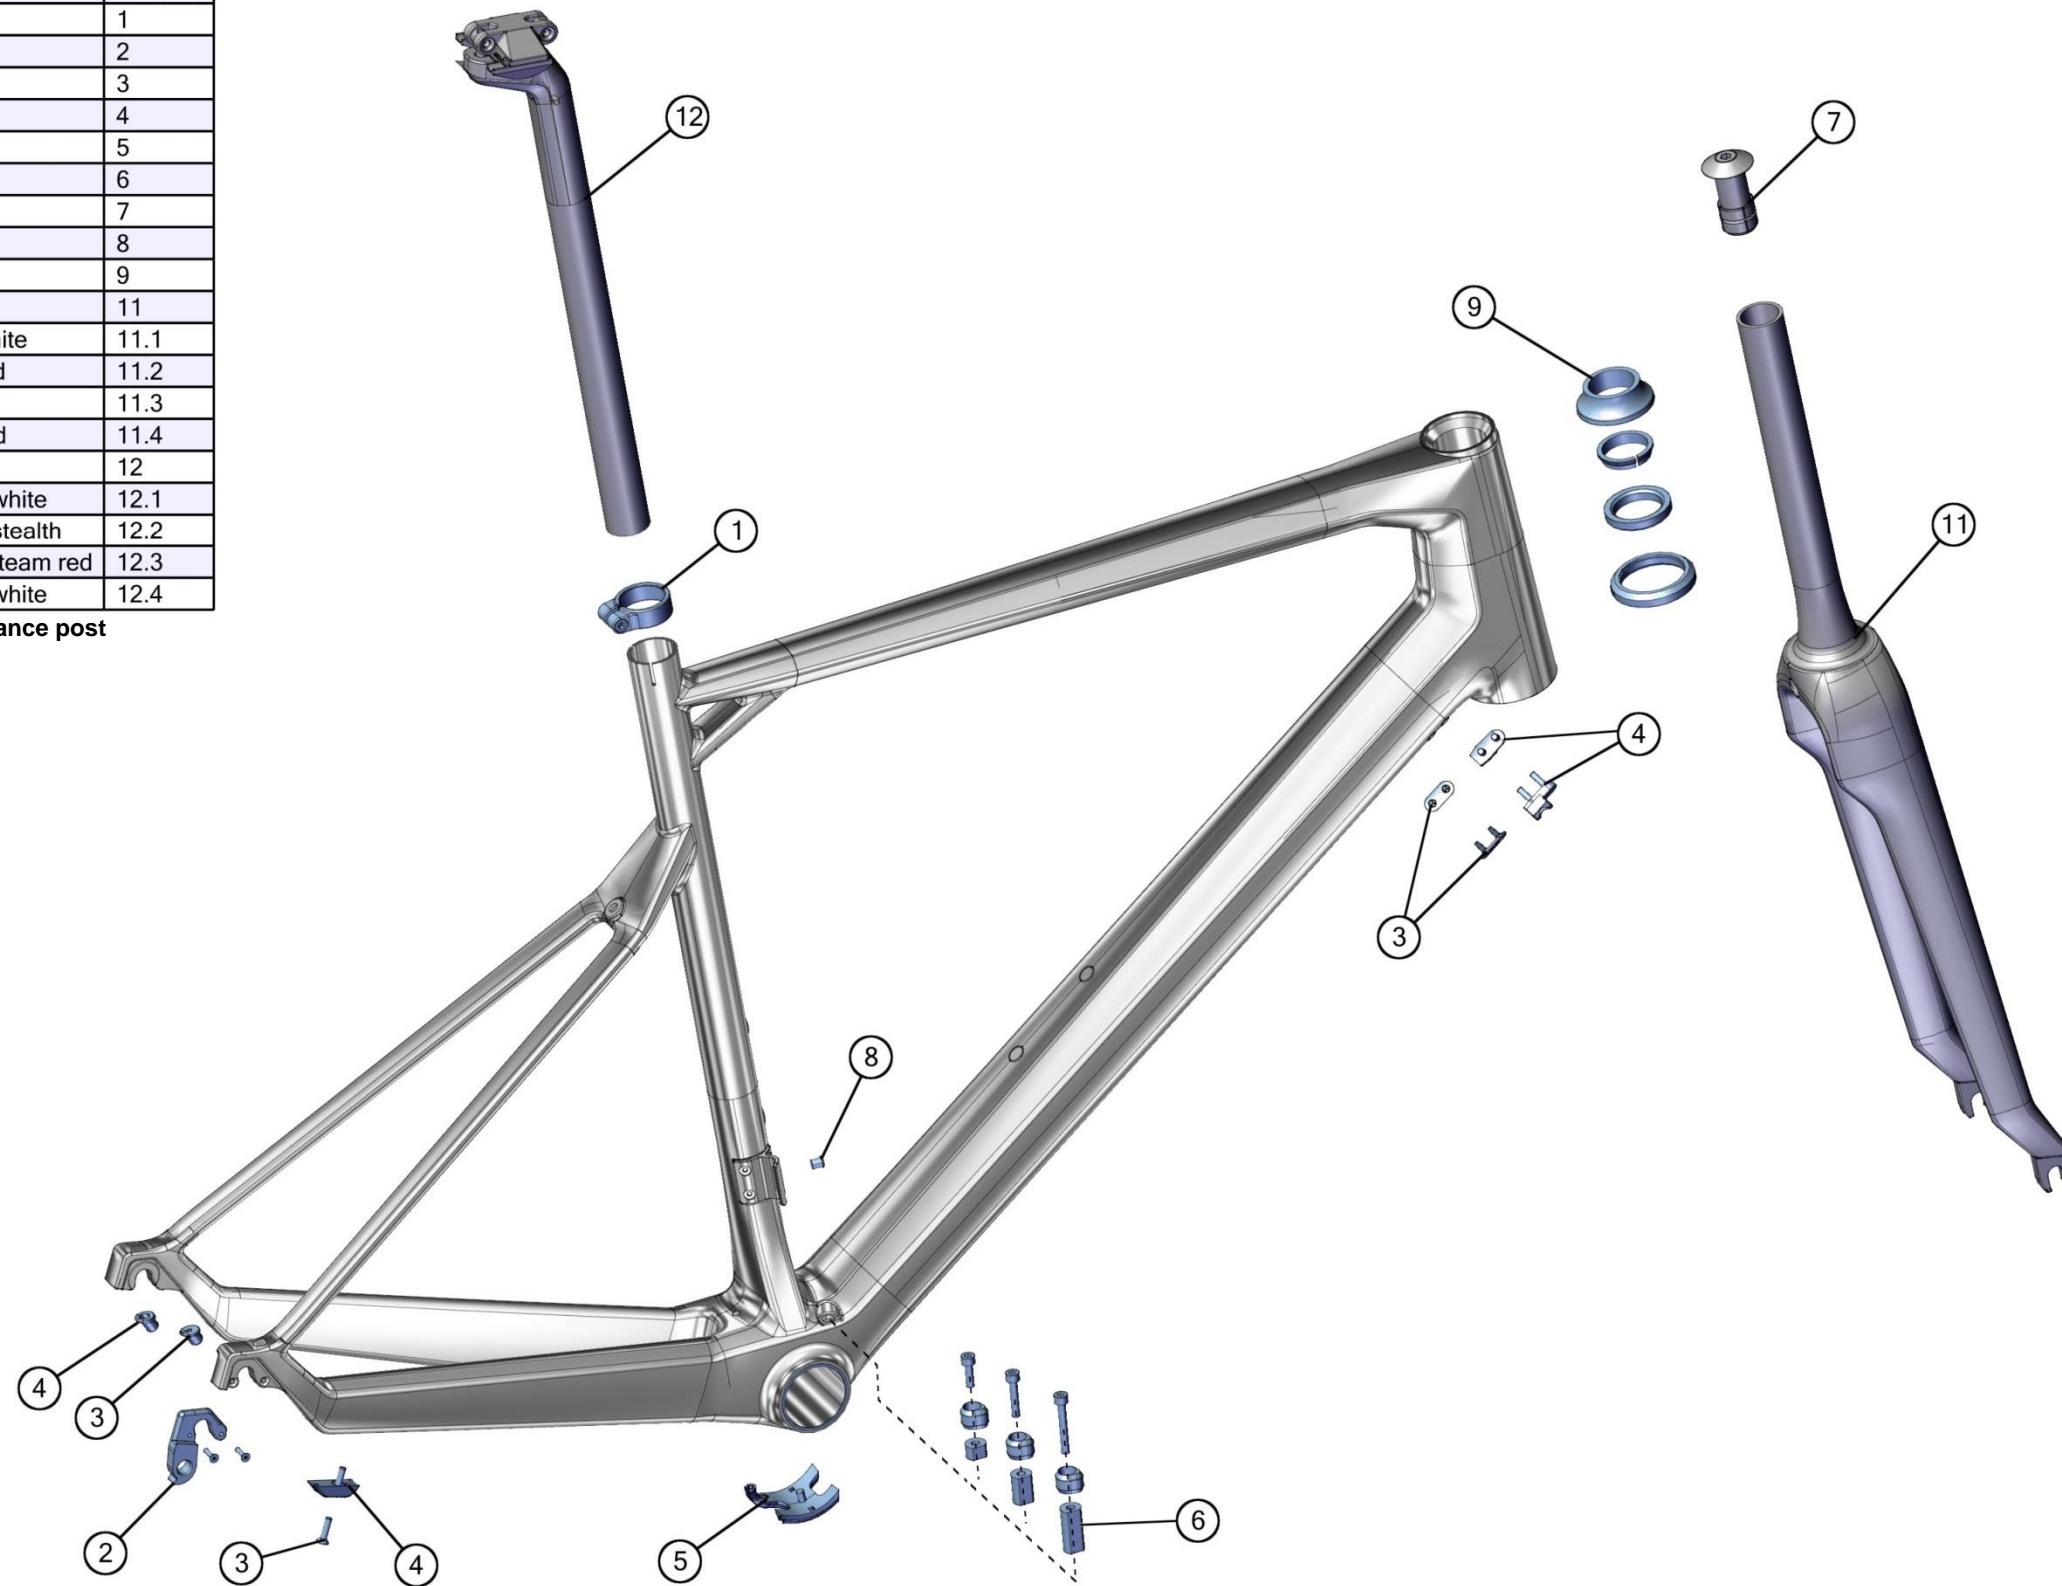

Granfondo GF01

Description	BOM-ID
219491 Seatpost clamp #14	1
212177 Dropout # 37	2
212178 Di2 kit # 3	3
212179 Mechanical kit # 3	4
212180 BB cable guide # 1	5
212181 Chaincatcher kit # 1	6
213682 Expander # 2	7
213693 Di2 plug kit # 2	8
213703 Headset VP-B351UC1	9
Compliance fork	11
215408 Compliancefork, paint white	11.1
215409 Compliancefork, paint red	11.2
215410 Compliancefork, white	11.3
215411 Compliancefork, team red	11.4
Compliance post	12
215412 Compliancepost 18mm, white	12.1
215416 Compliancepost 18mm, stealth	12.2
215419 Compliancepost 18mm, team red	12.3
218470 Compliancepost 30mm, white	12.4

219532 Battery adapter, compliance post