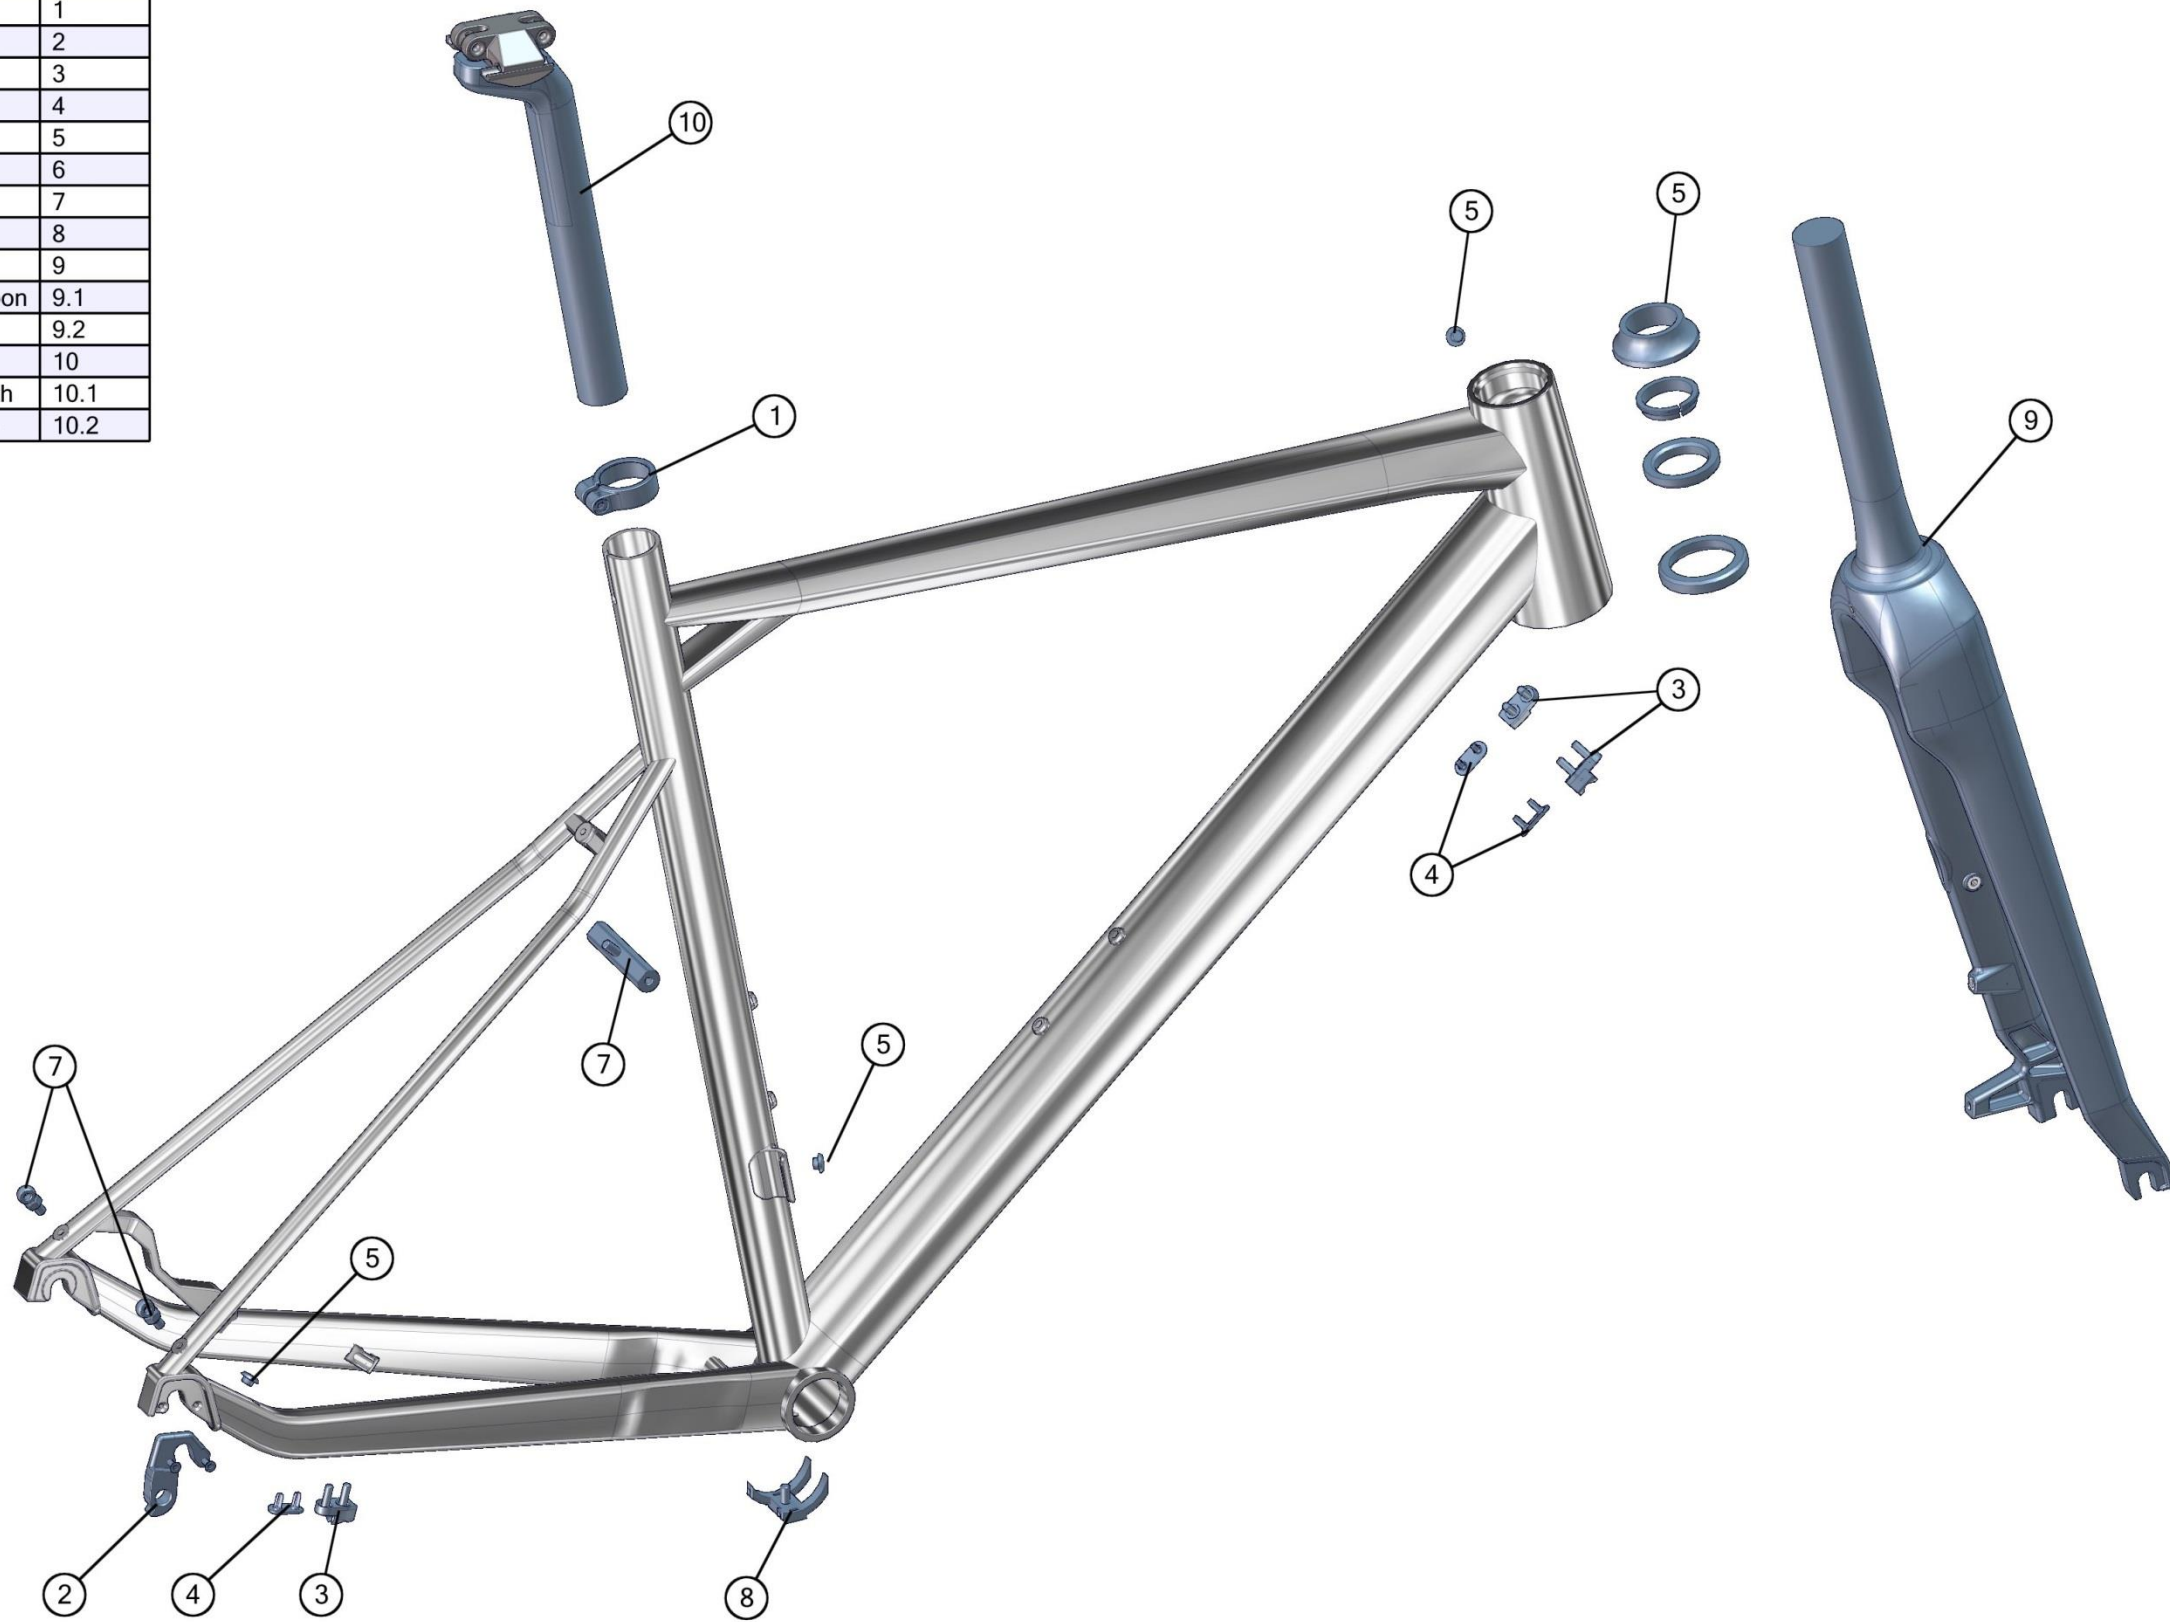

Granfondo GF02 Disc

Description	BOM-ID
212166 seat post clamp # 8	1
212177 Dropout # 37	2
212538 Mech. Kit # 2	3
213680 Di2 kit # 2	4
213693 Di2 plug kit # 2	5
213713Headset VP-B321AC1	6
214980 Rack mount kit	7
BB cable guide	8
Compliancefork Disc	9
215417 Compliancefork disc, UD carbon	9.1
215418 Compliancefork disc, orange	9.2
Compliancepost	10
215416 Compliancepost 18mm, stealth	10.1
218470 Compliancepost 30mm, white	10.2