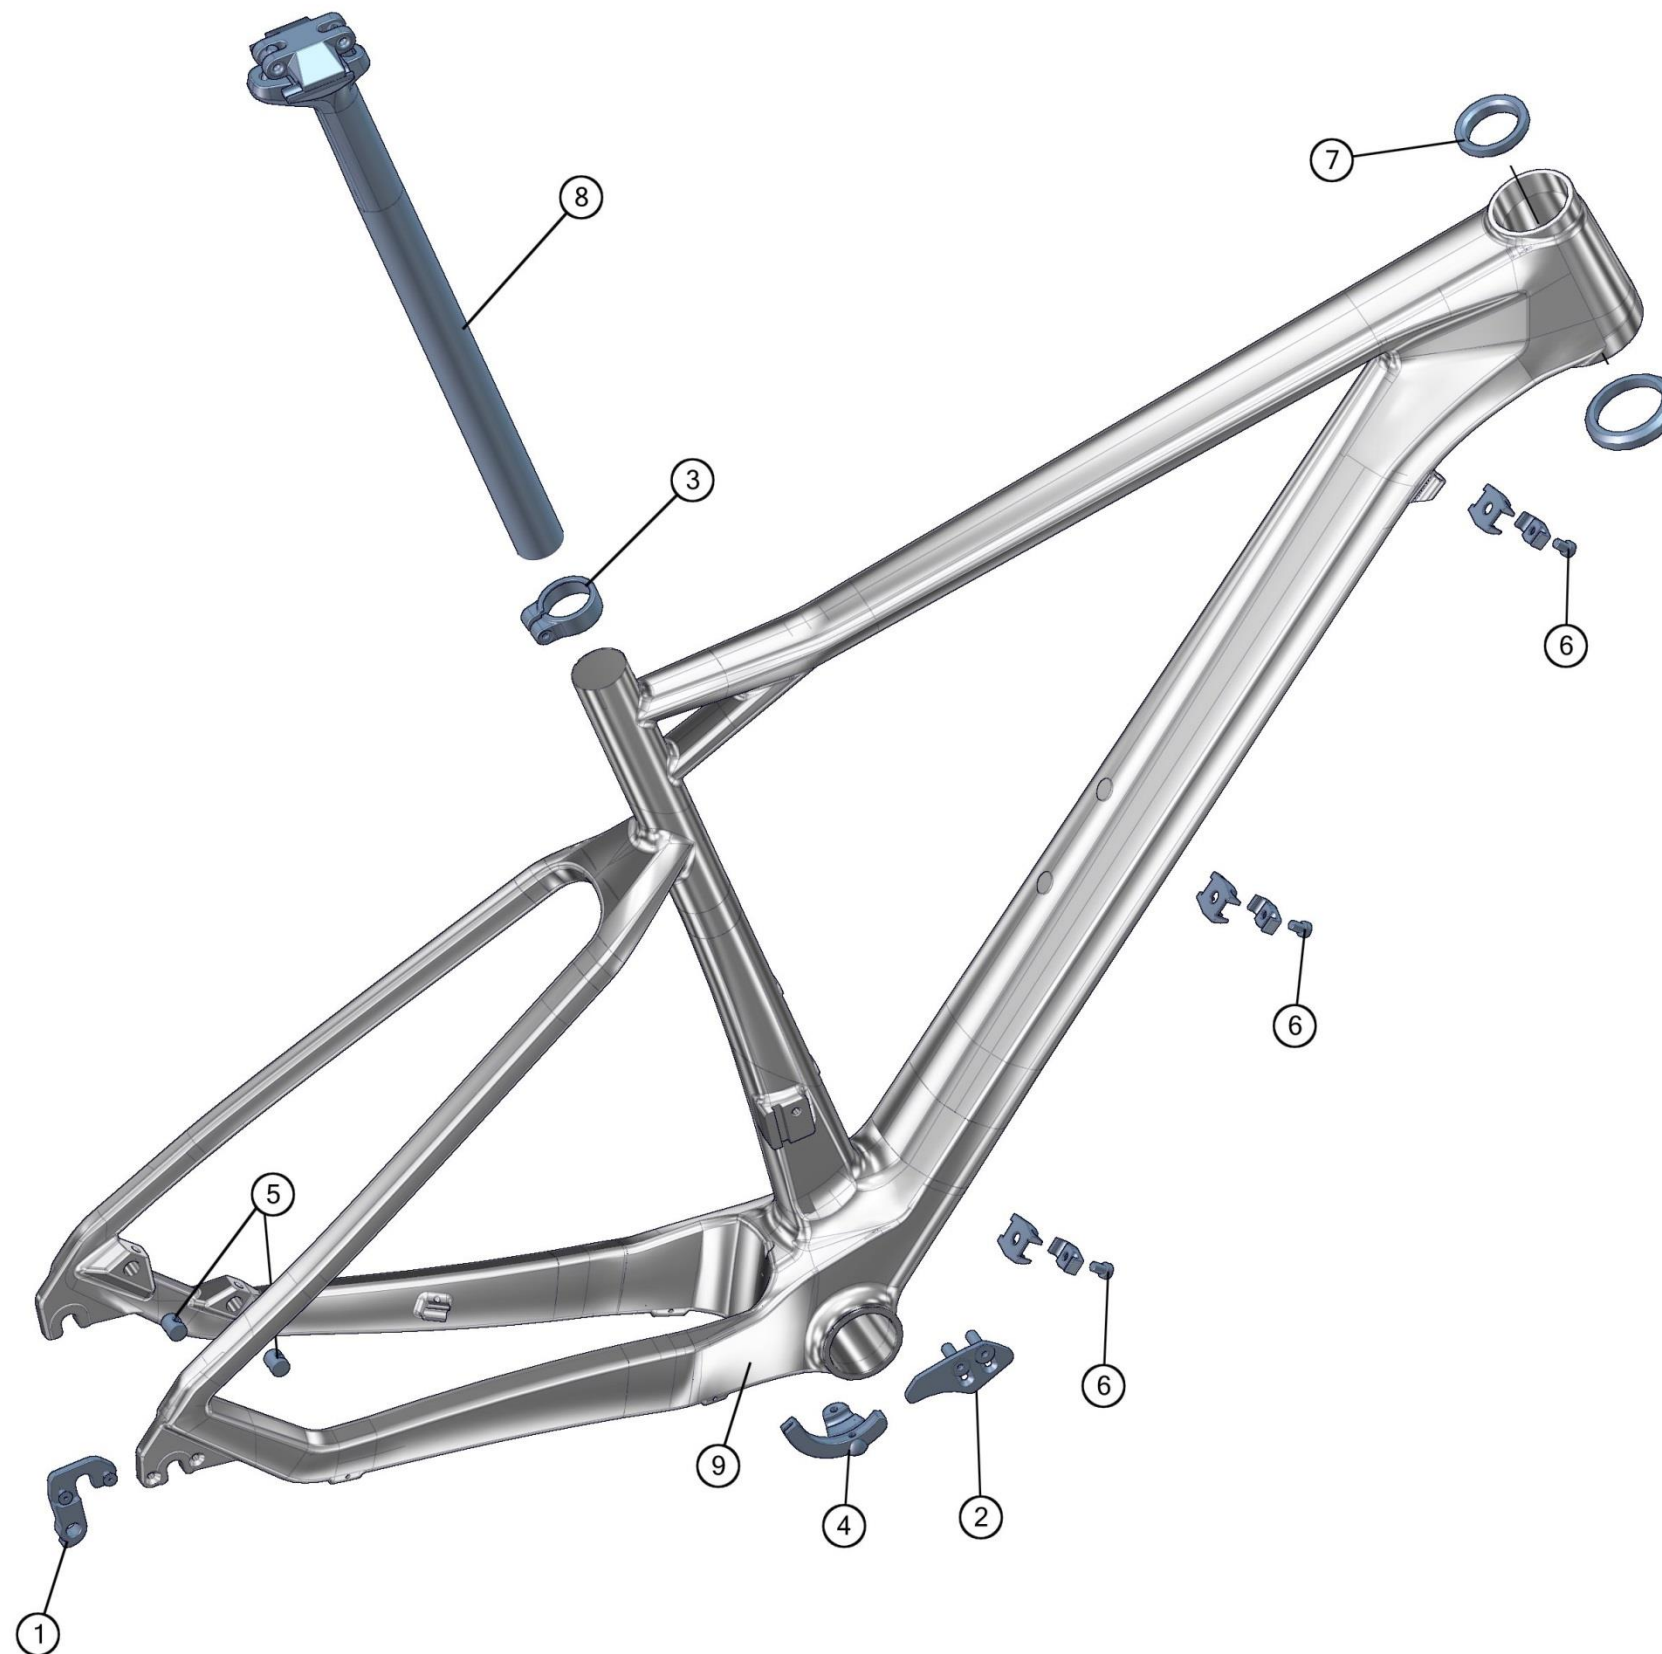

Teamelite TE01 29 & TE02 29

Description	BOM-ID
212162 Dropout # 38	1
212164 Anti chainsuck device	2
212166 seat post clamp # 8	3
212167 Cable guide/ bottom bracket	4
215670 postmount bolts	5
212307 Cable guide/ down tube	6
214989 Headset A45AC1.smgXml	7
215577 compliancepost 3mm, stealth	8
212163 Anti Chainsuck plate CS, TE01 29	9.1
215578 Anti Chainsuck plate CS, TE02 29	9.2