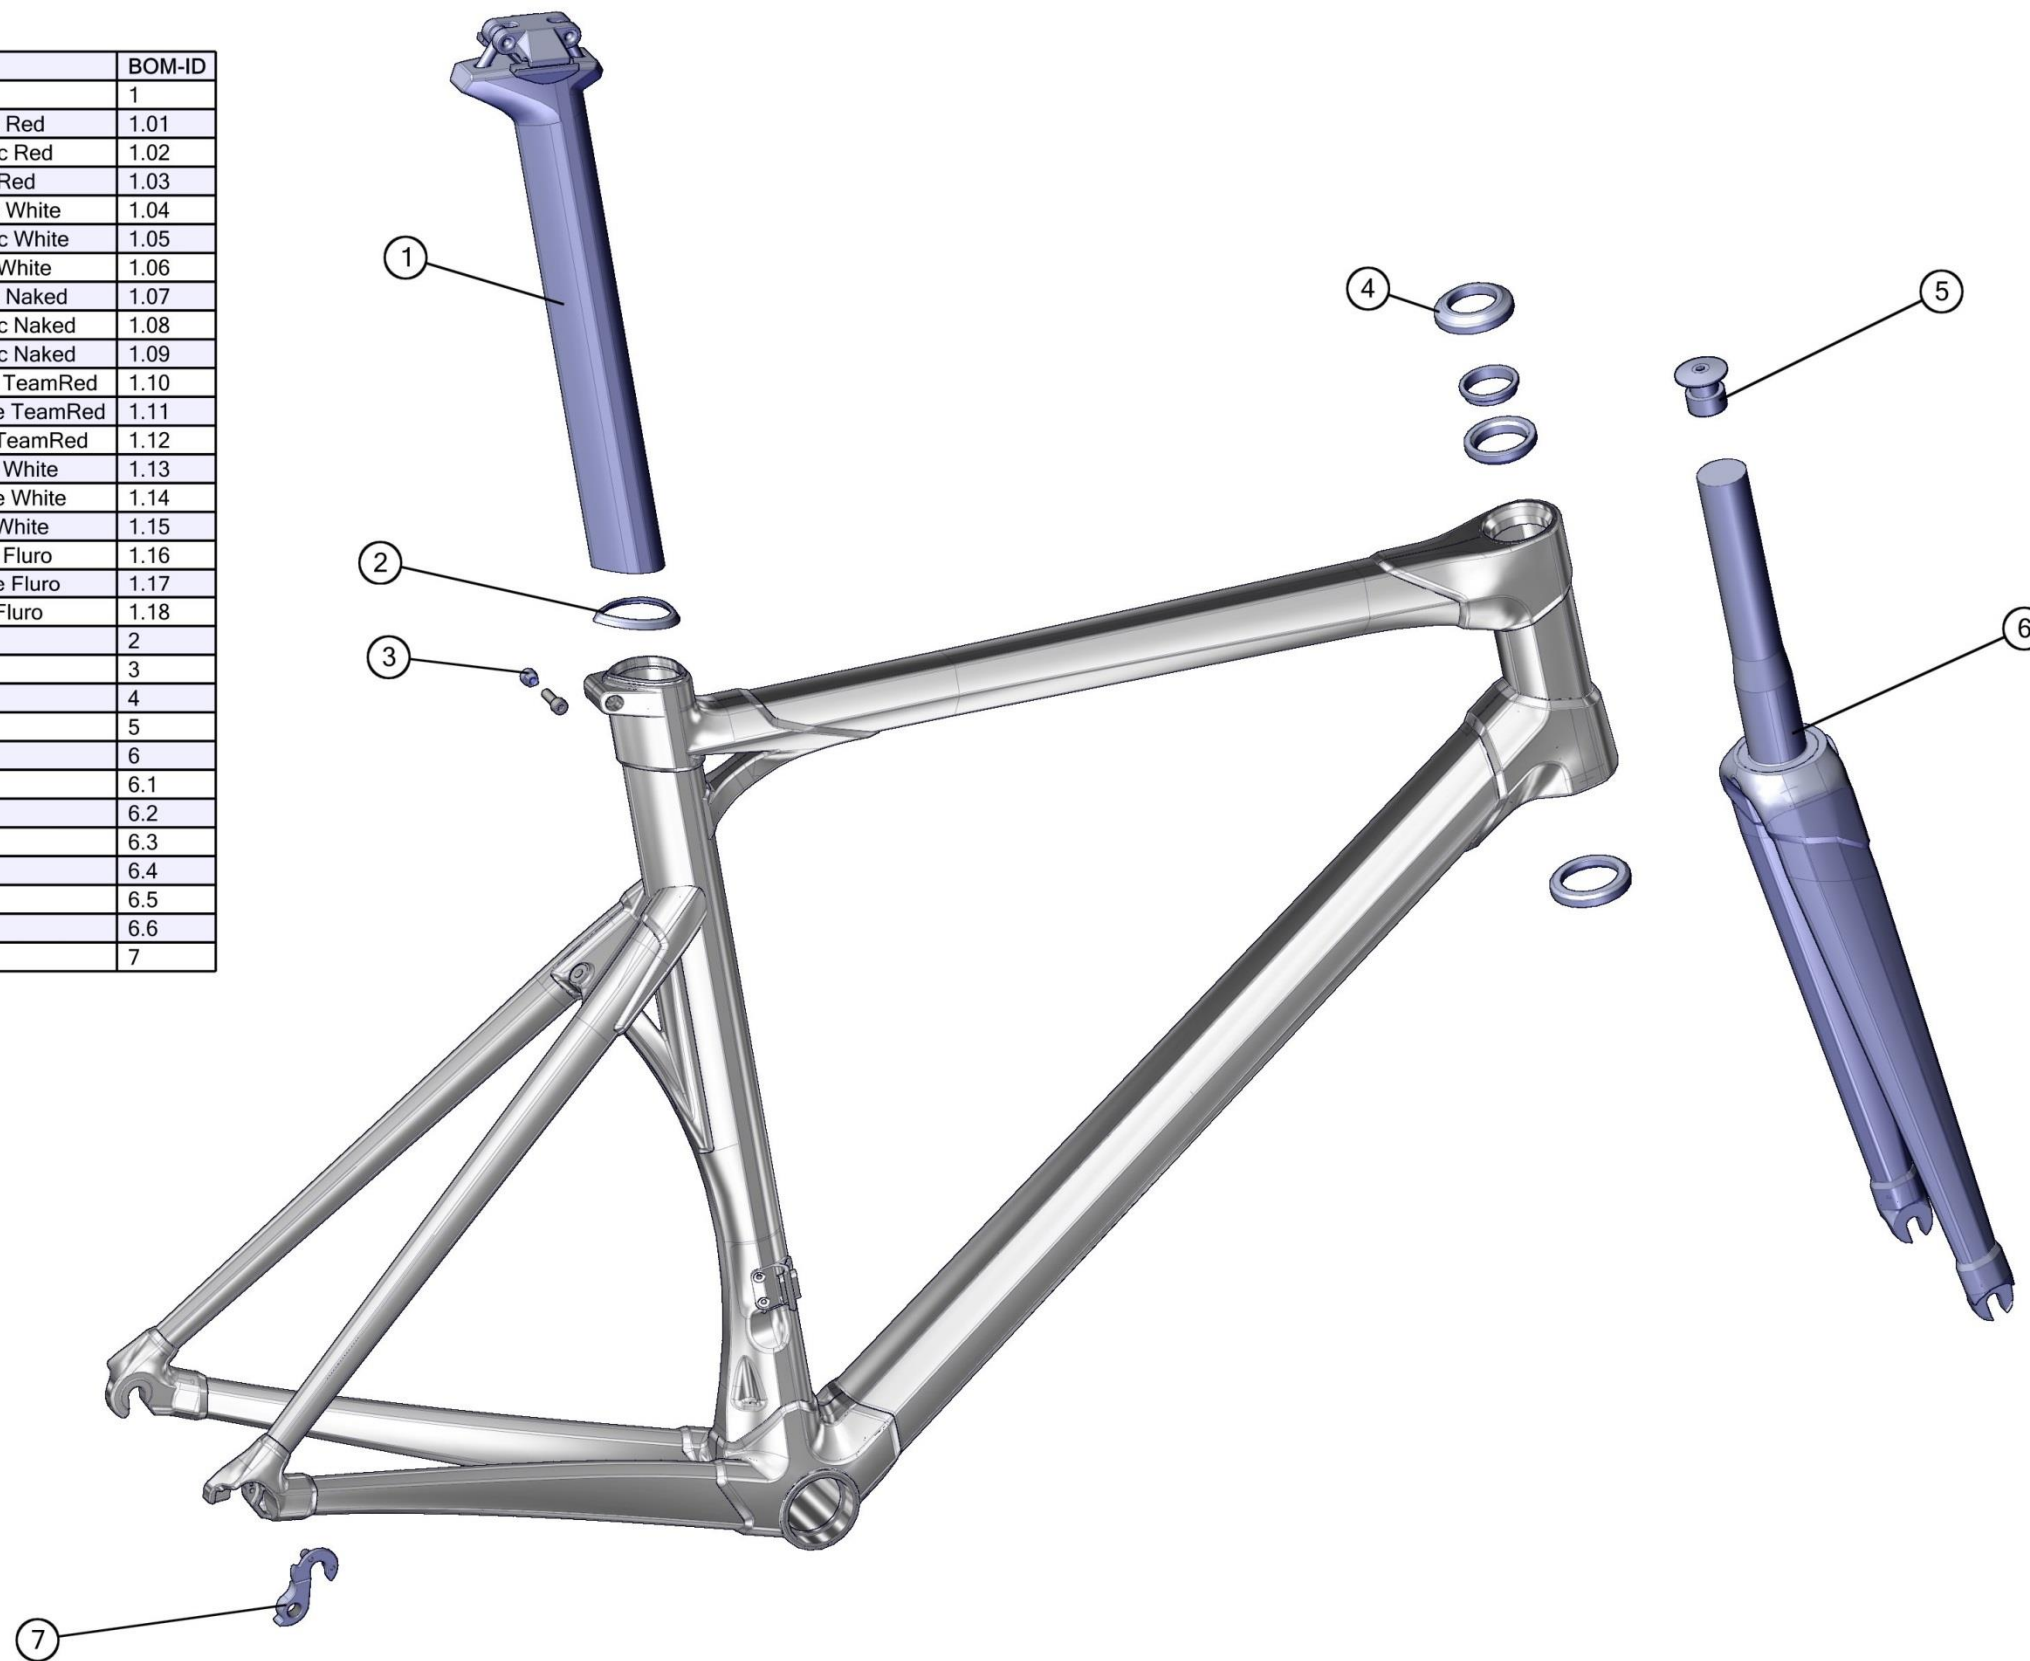

BMC spare part list, MY 2014

Content

Impec	2
Teammachine SLR01.....	3
Teammachine SLR02.....	4
Granfondo GF01	5
Granfondo GF02	6
Granfondo GF01 Disc.....	7
Granfondo GF02 Disc.....	8
Teammachine TM01.....	9
Timemachine TM01 brakes	10
Timemachine TMR01 & TMR02.....	11
Timemachine TMR01 & TMR02 shifting kits	12
Timemachine TMR01 & TMR02 brake parts	13
Trackmachine TR01	14
Trackmachine TR02	15
Fourstroke FS01 29.....	16
Fourstroke FS02 29.....	17
Fourstroke FS03 29.....	18
Fourstroke suspension parts	19
Trailfox TF01 29	20
Trailfox TF02 29	21
Trailfox TF03 29	22
Trailfox suspension parts.....	23
Teamelite TE01 29 & TE02 29.....	24
Teamelite TE03	25
Alpenchallenge AC01.....	26
Alpenchallenge AC01 IGH.....	27

Impec

Description	BOM-ID
Impec seatpost	1
217212 Impec, Seatpost + 10 Classic Red	1.01
217213 Impec, Seat Post + 30 Classic Red	1.02
217214 Impec, Seat Post - 5 Classic Red	1.03
217216 Impec, Seatpost + 10 Classic White	1.04
217217 Impec, Seat Post + 30 Classic White	1.05
217218 Impec, Seat Post - 5 Classic White	1.06
217220 Impec, Seatpost + 10 Classic Naked	1.07
217221 Impec, Seat Post + 30 Classic Naked	1.08
217222 Impec, Seat Post + 30 Classic Naked	1.09
217224 Impec, Seatpost + 10 Equipe TeamRed	1.10
217225 Impec, Seat Post + 30 Equipe TeamRed	1.11
217226 Impec, Seat Post - 5 Equipe TeamRed	1.12
217228 Impec, Seatpost + 10 Equipe White	1.13
217229 Impec, Seat Post + 30 Equipe White	1.14
217230 Impec, Seat Post - 5 Equipe White	1.15
217232 Impec, Seatpost + 10 Equipe Fluro	1.16
217233 Impec, Seat Post + 30 Equipe Fluro	1.17
217234 Impec, Seat Post - 5 Equipe Fluro	1.18
211178 Seatpost seal	2
208888 Seat clamp bolt & nut	3
208473 impec headset	4
211155 Fork expander	5
Impec fork	6
217215 Classic White	6.1
217211 Classic Red	6.2
217219 Classic Naked	6.3
217227 Equipe White	6.4
217223 Equipe TeamRed	6.5
217231 Equipe Fluro	6.6
209013 Impec dropout	7