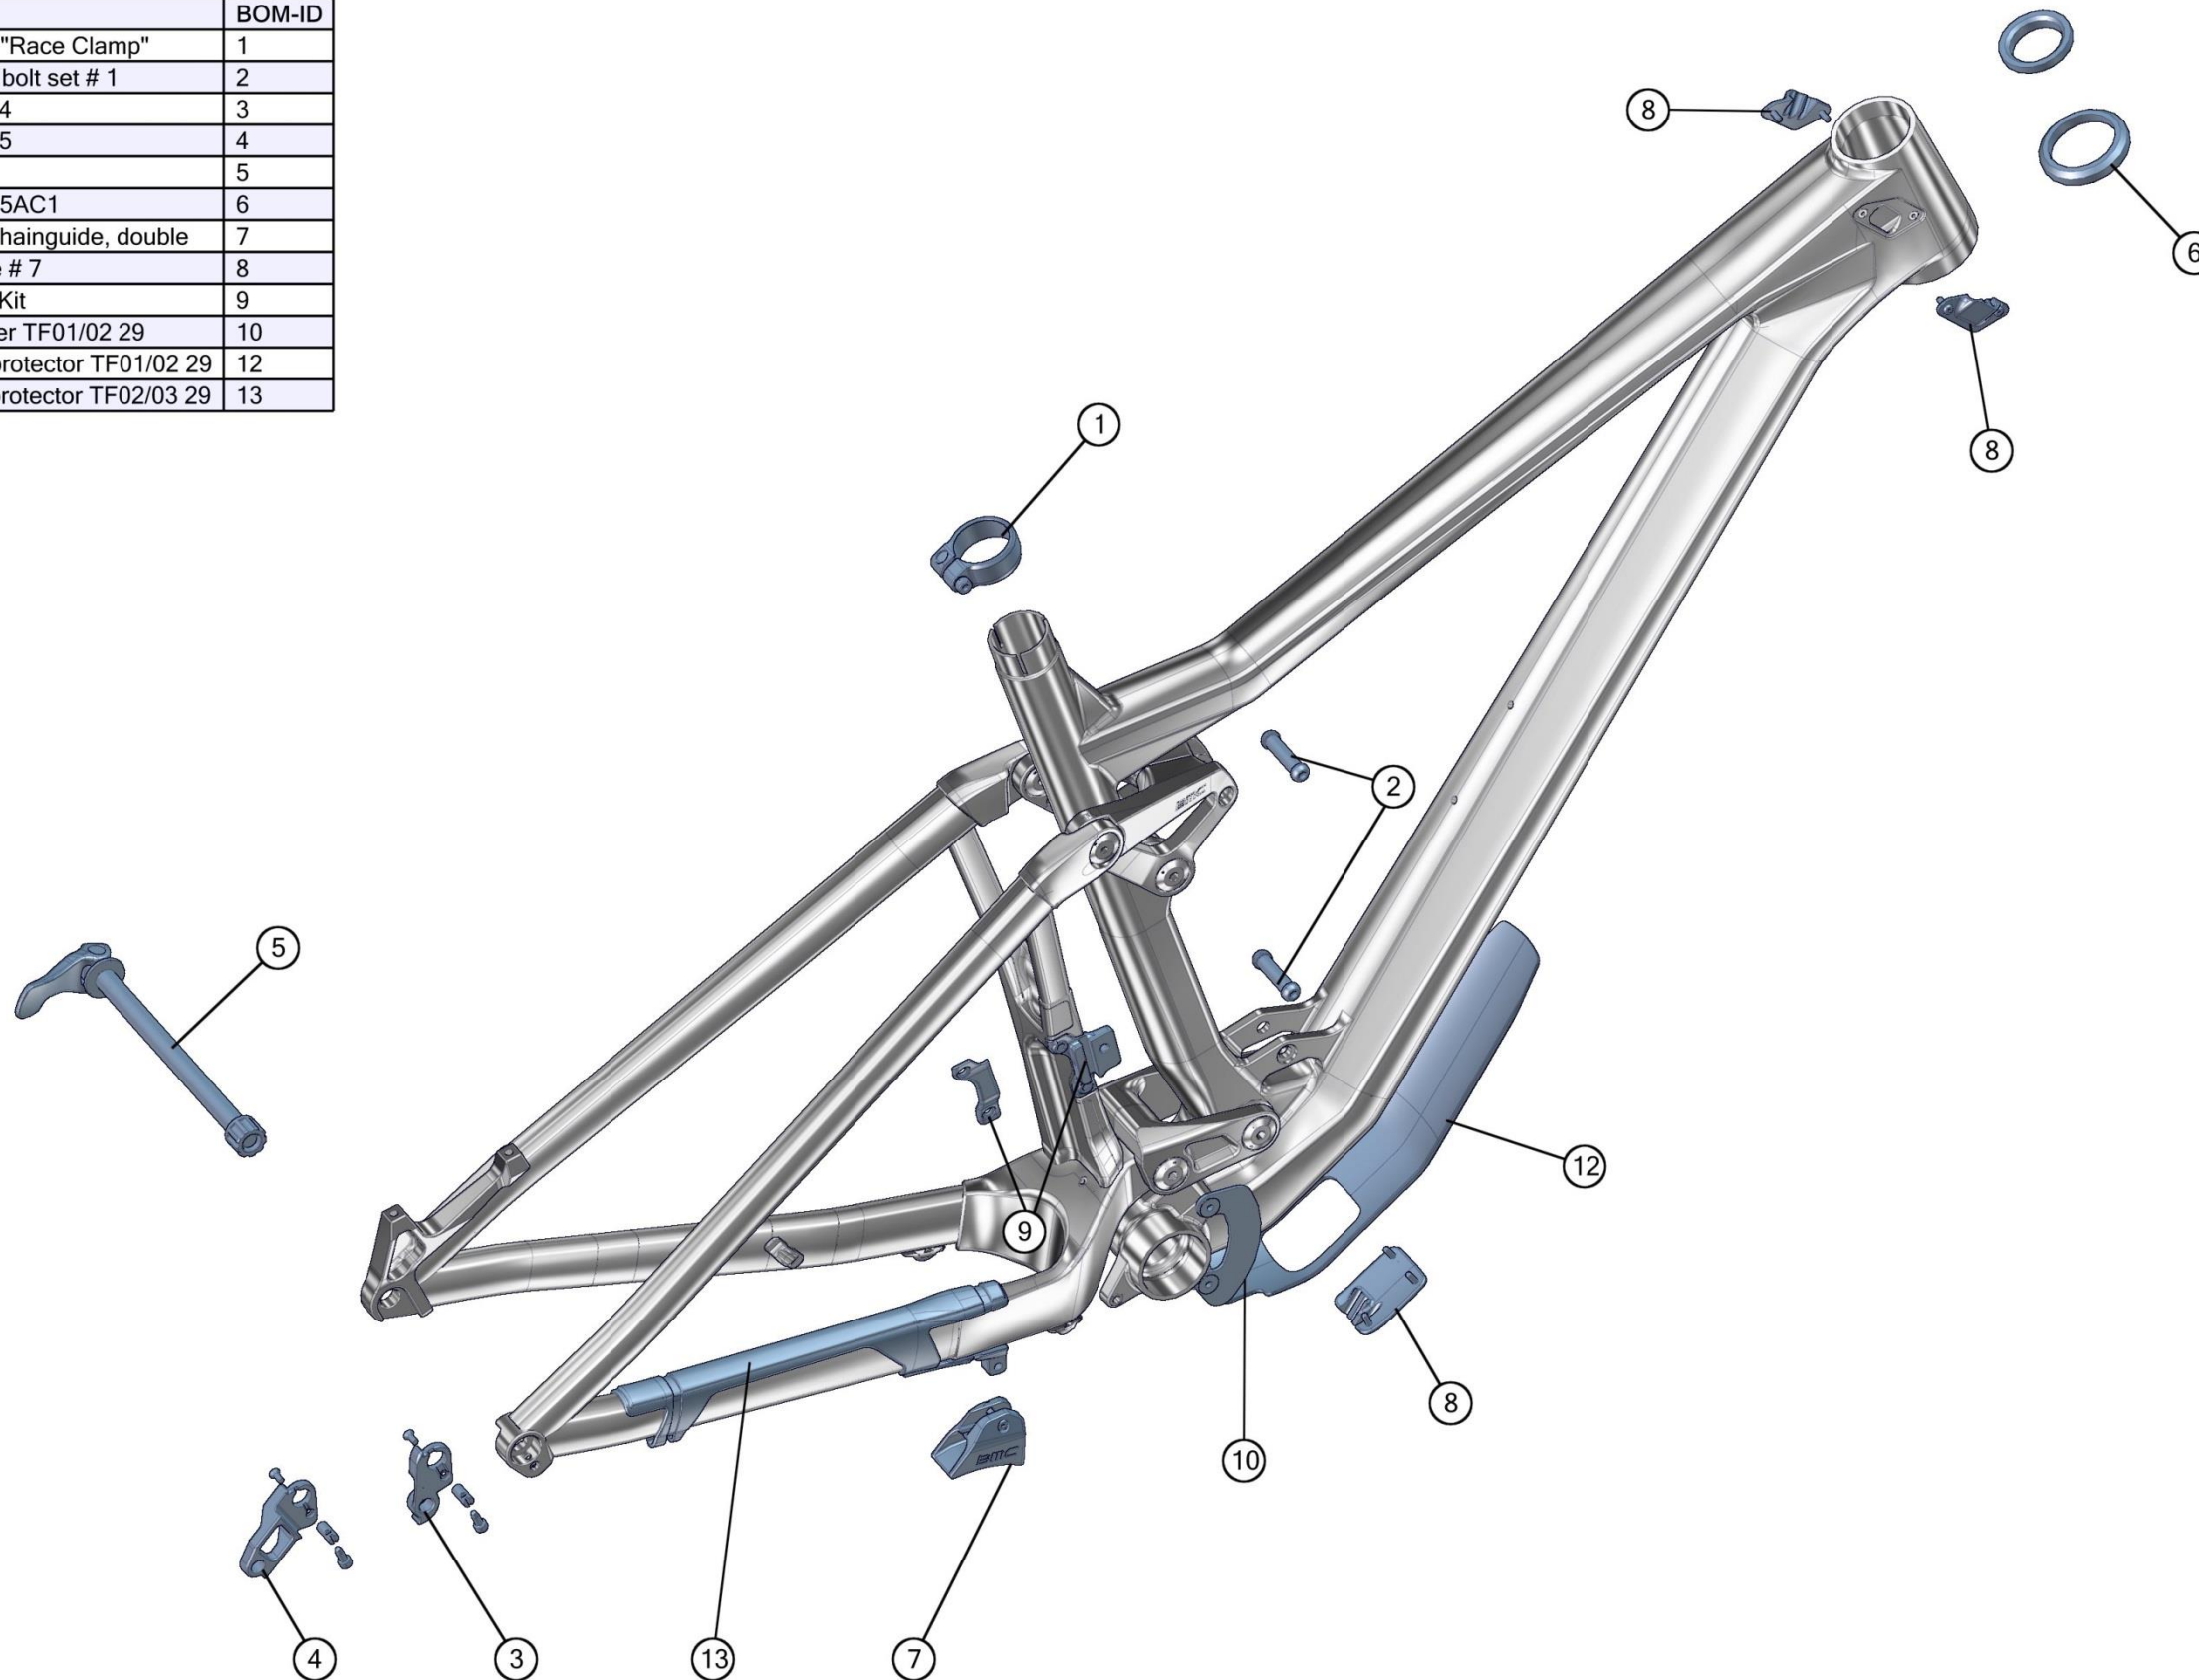

Trailfox TF02 29

Description	BOM-ID
207460 Seat clamp "Race Clamp"	1
208505 Rear shock bolt set # 1	2
214986 Dropout # 44	3
214987 Dropout # 45	4
214988 Axle & Nut	5
214989 Headset A45AC1	6
214991 Chainstay chainguide, double	7
216103 Cable guide # 7	8
216104 FD Hanger Kit	9
216105 Chaincatcher TF01/02 29	10
216107 Downtube protector TF01/02 29	12
216109 Chainstay protector TF02/03 29	13