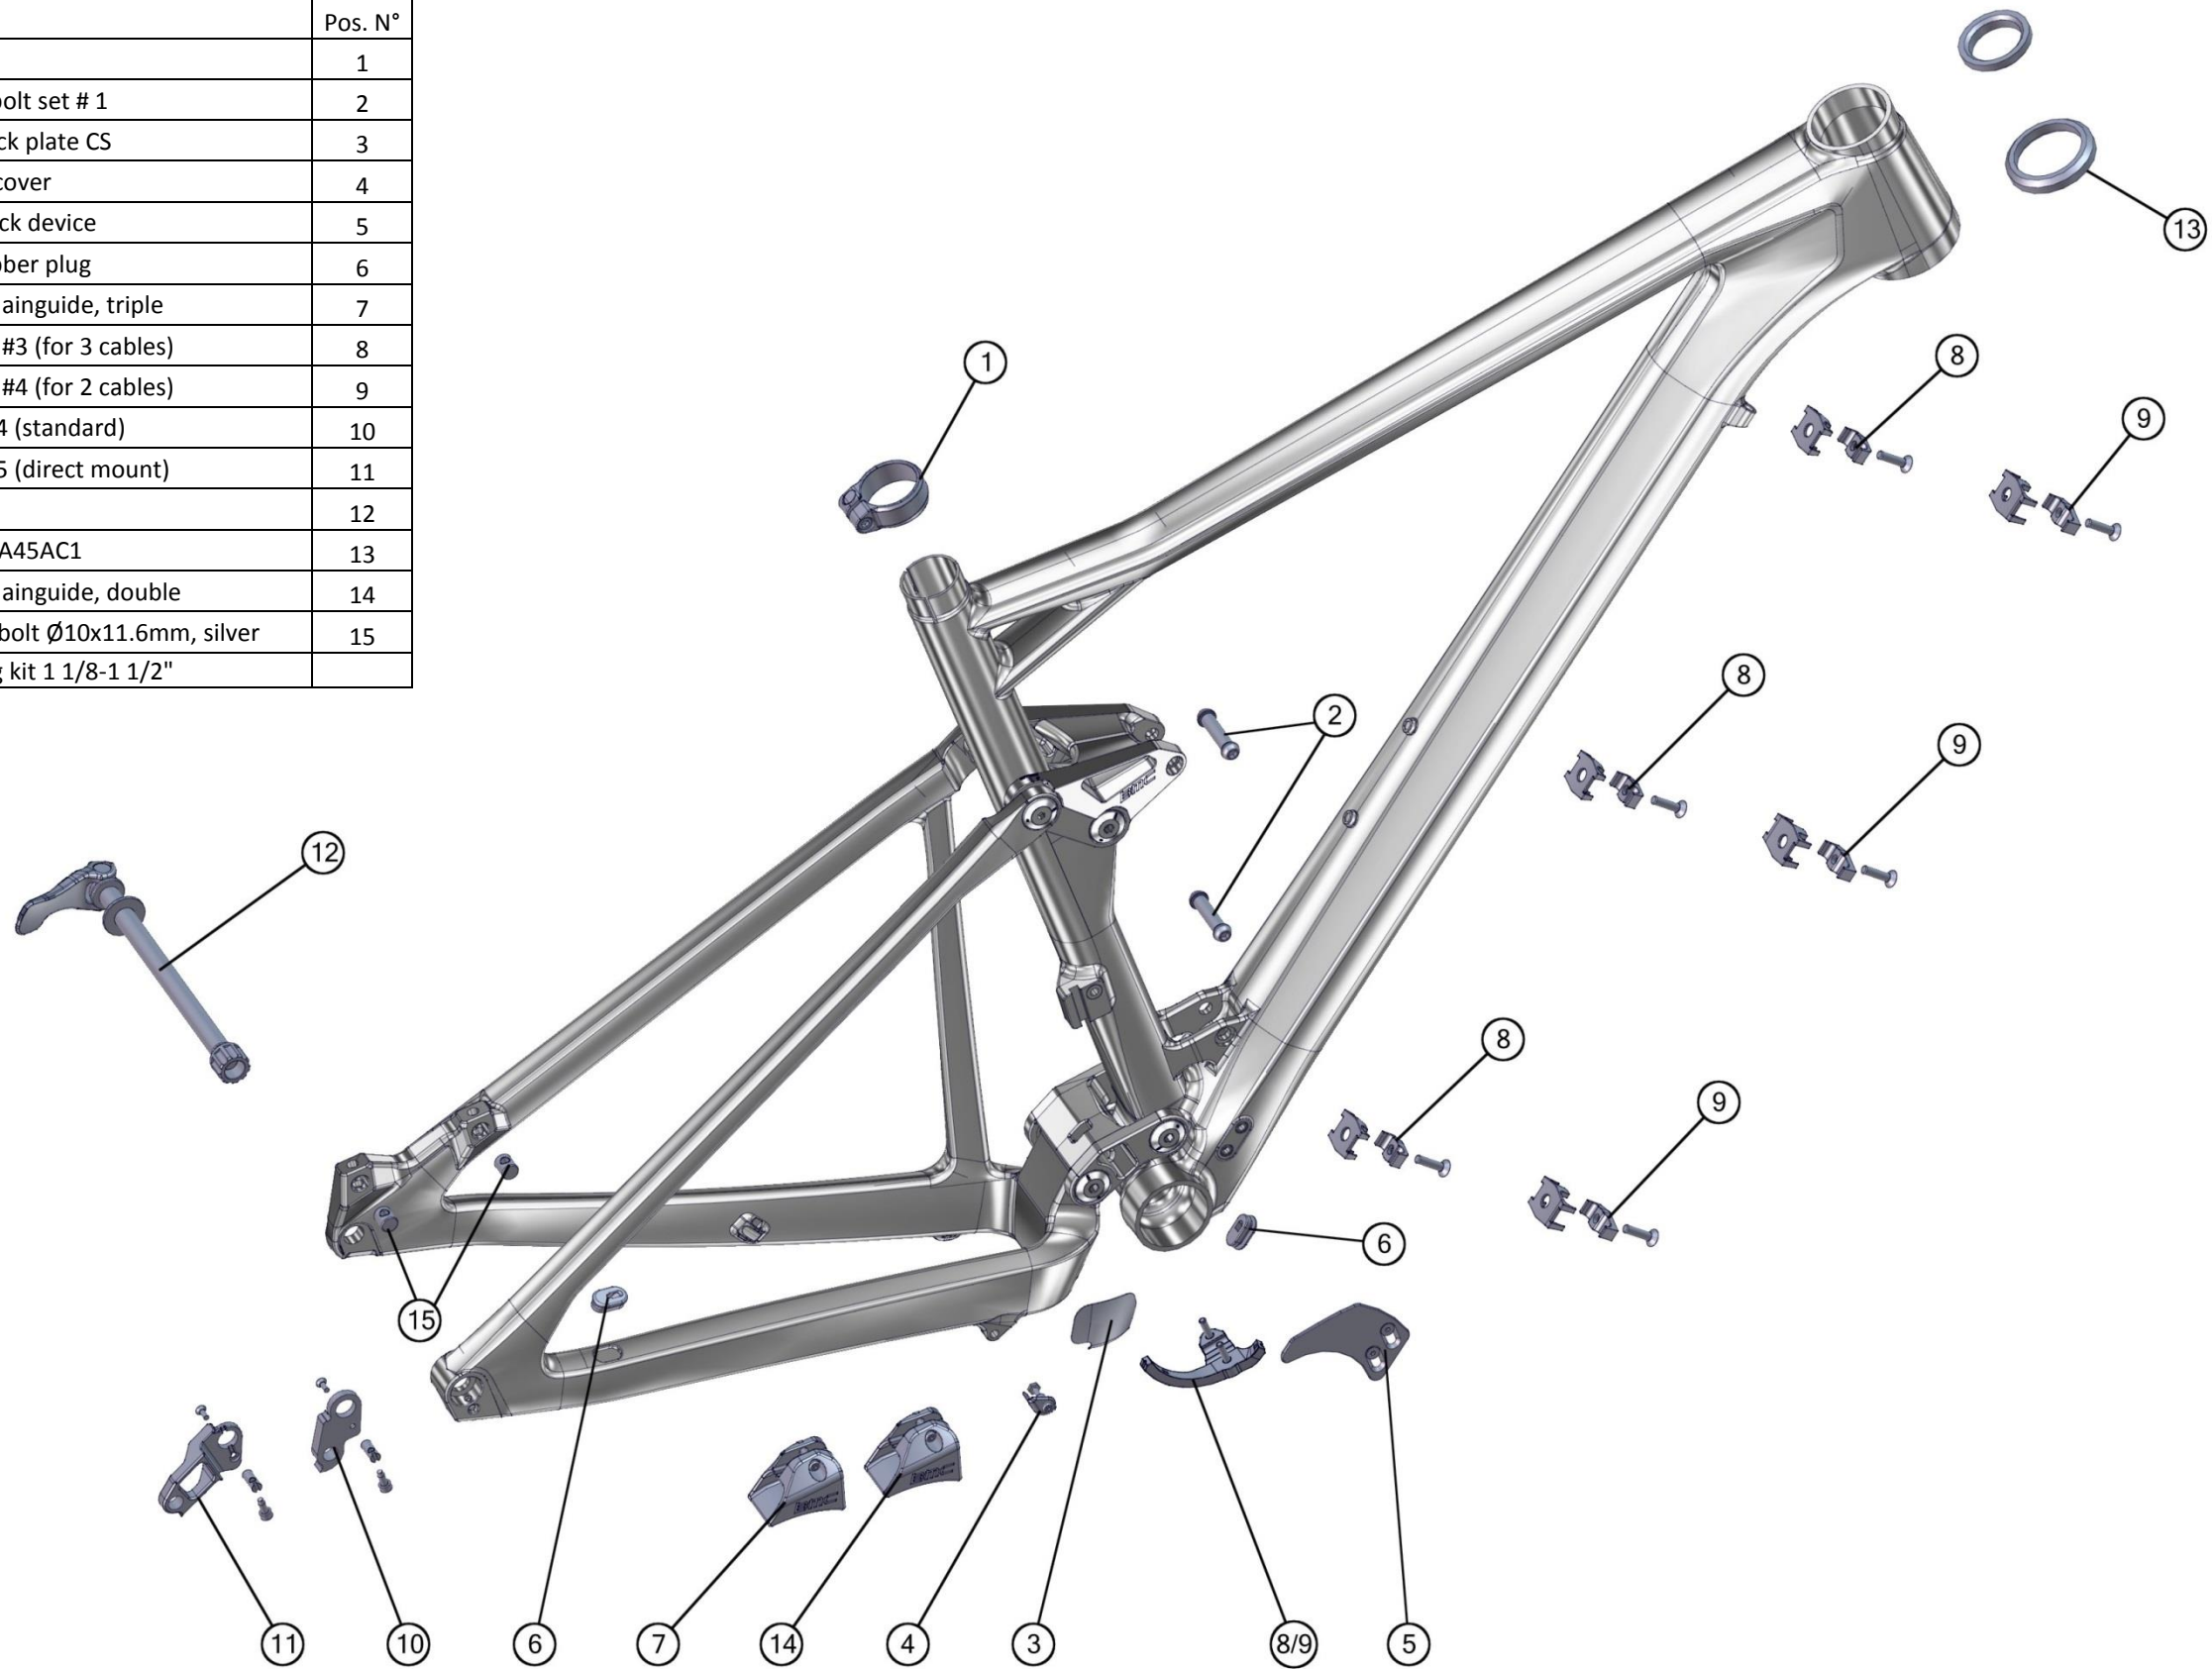

Fourstroke FS01 29

Part N°	Description	Pos. N°
207460	Raceclamp	1
208505	Rear shock bolt set # 1	2
212542	anti chainsuck plate CS	3
212547	Chainguide cover	4
212548	Anti chainsuck device	5
212551	RD cable rubber plug	6
214983	Chainstay chainguide, triple	7
214984	Cable Guide #3 (for 3 cables)	8
214985	Cable Guide #4 (for 2 cables)	9
214986	Dropout # 44 (standard)	10
214987	Dropout # 45 (direct mount)	11
214988	Axle & Nut	12
214989	Headset VP-A45AC1	13
214991	Chainstay chainguide, double	14
215670	post mount bolt Ø10x11.6mm, silver	15
222105	MTB bearing kit 1 1/8-1 1/2"