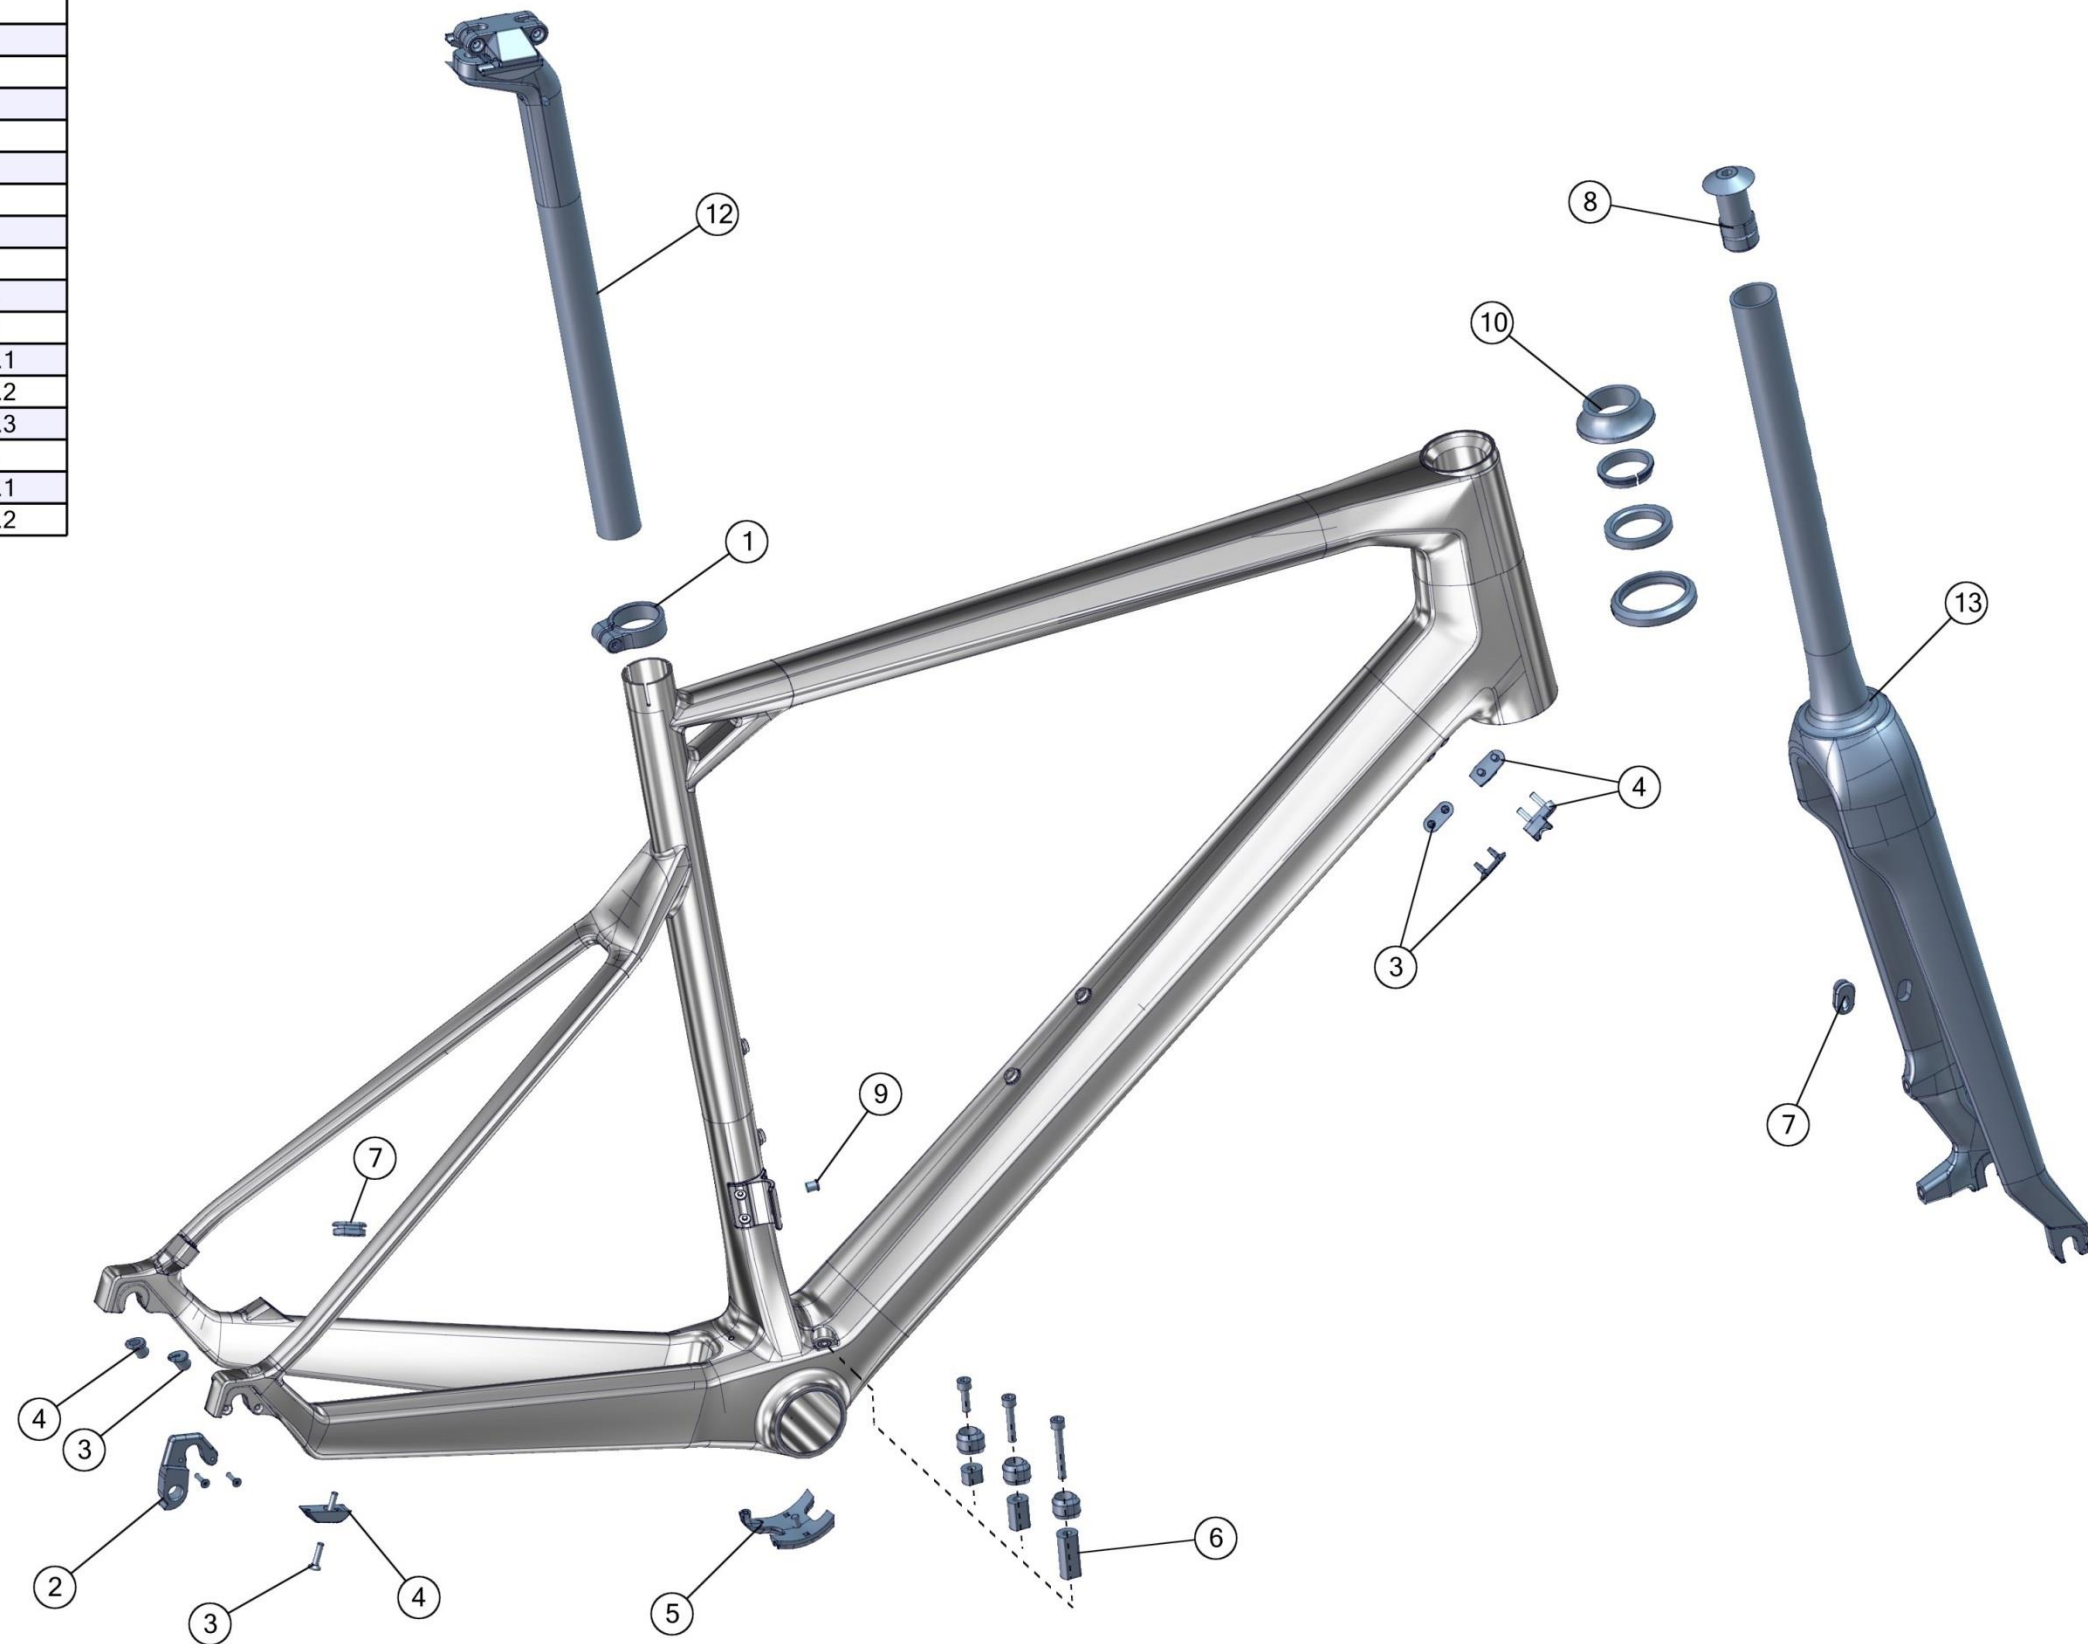

Granfondo GF01 Disc

Description	BOM-ID
212176 Seatpost clamp # 10	1
212177 Dropout # 37	2
212178 Di2 kit # 3	3
212179 Mechanical kit # 3	4
212180 BB cable guide # 1	5
212181 Chaincatcher kit # 1	6
212551 Cable rubber plug	7
213682 Expander # 2	8
213693 Di2 plug kit # 2	9
221140 Headset VP-B351UC1	10
Compliance post	12
215412 Compliancepost 18mm, white	12.1
215416 Compliancepost 18mm, stealth	12.2
218470 Compliancepost 30mm, white	12.3
Compliancefork disc	13
TBA, Compliancefork disc, paint red	13.1
TBA, Compliancefork disc, paint white	13.2