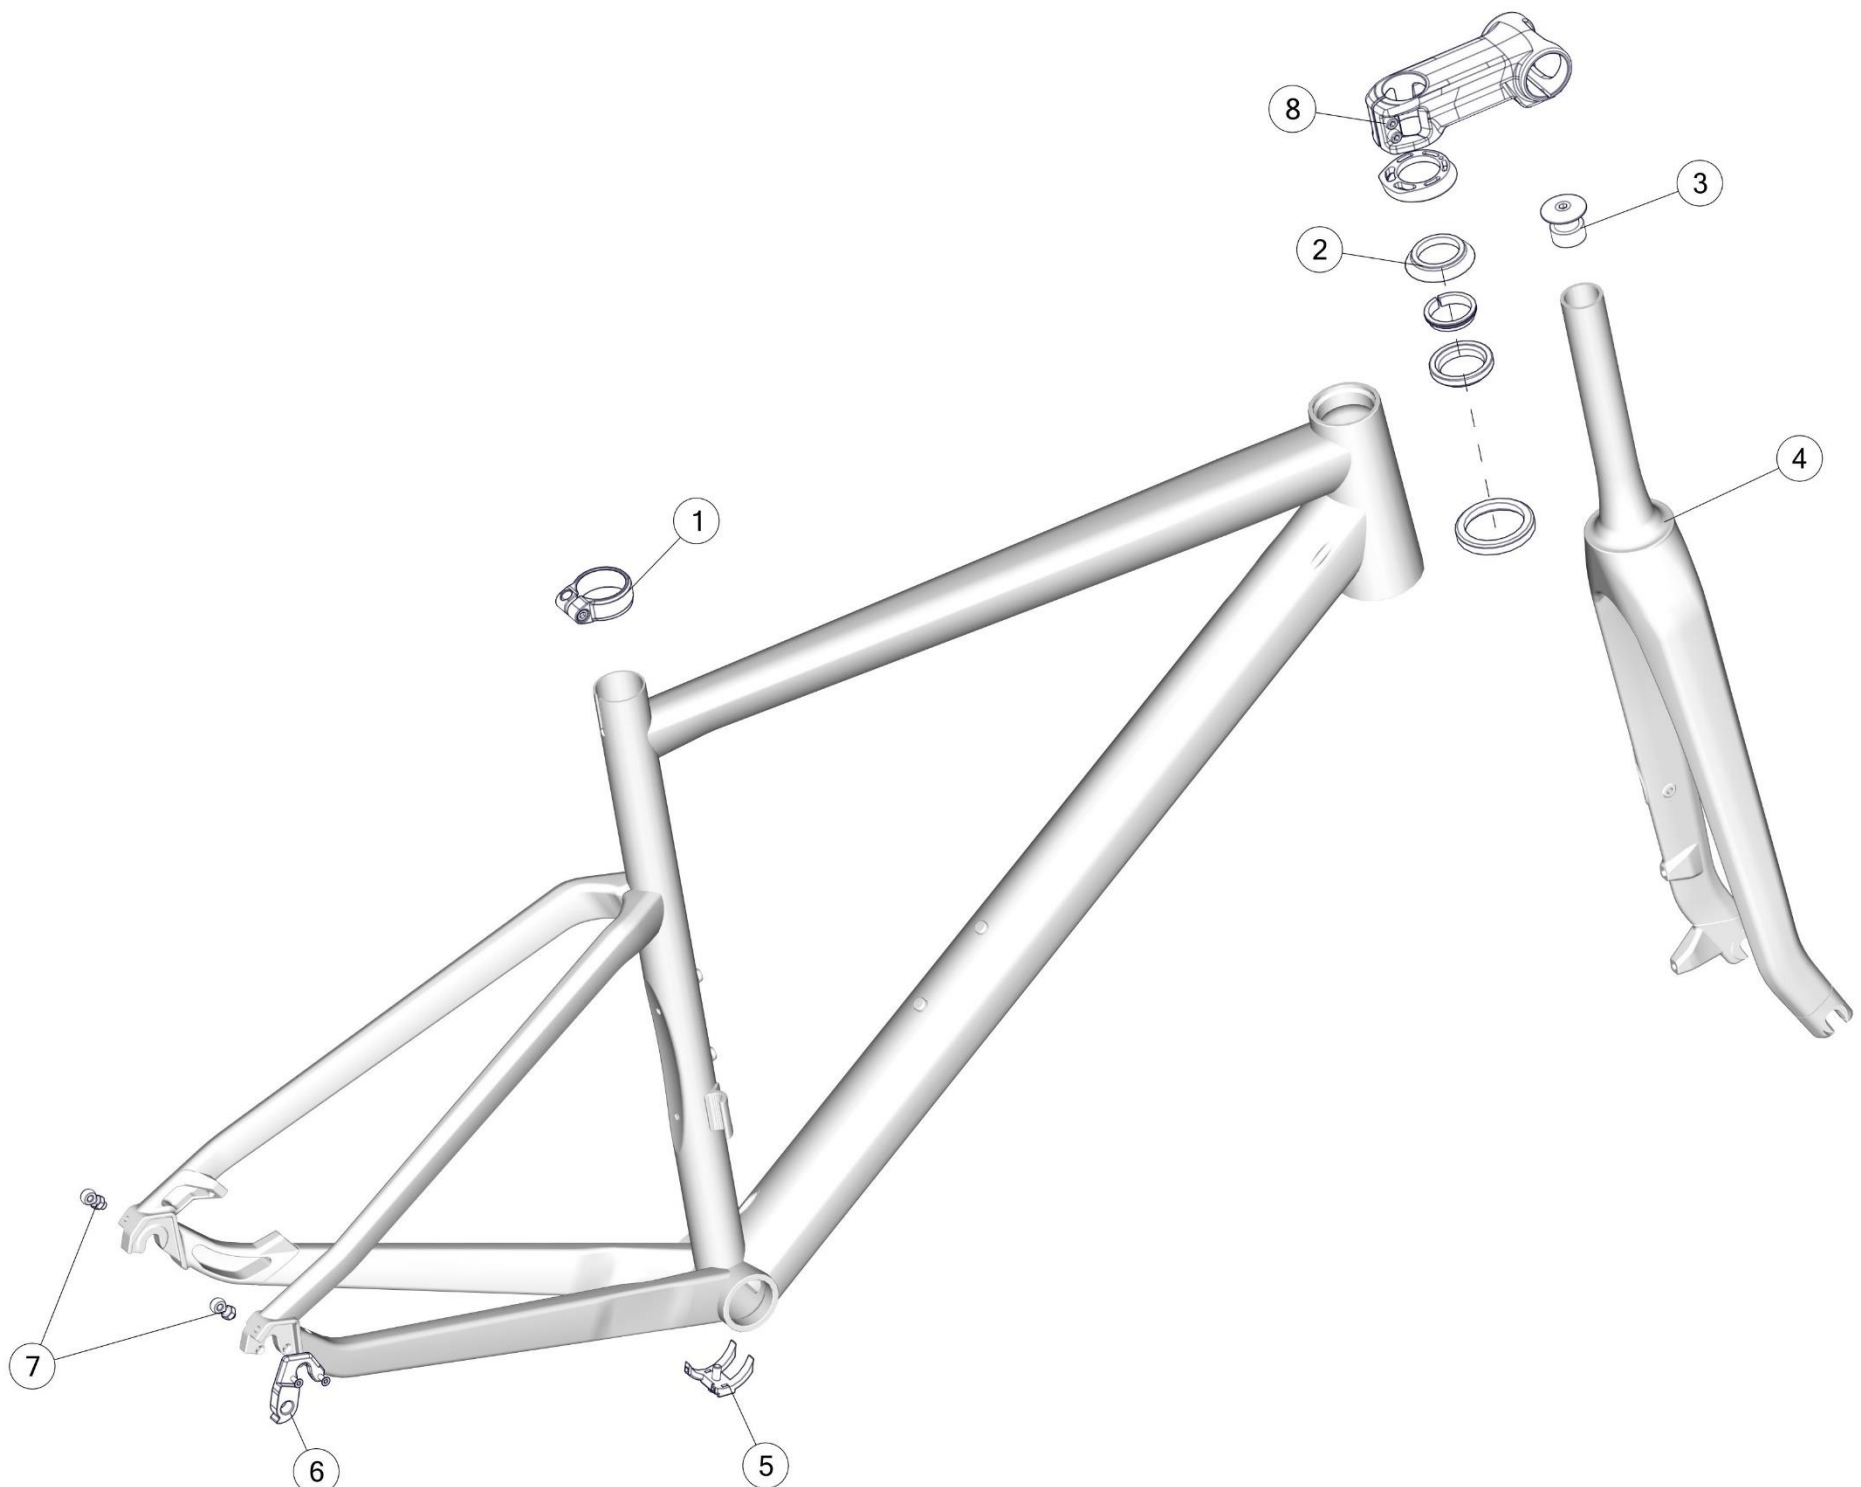

ALPENCHALLENGE 01

Pos. N°	Part N°	Part Name	Description
1	207460	Raceclamp	Sandblasted black anodized
2	213713	Headset VP-B351AC1	Black, for carbon fork
2	300650	Headset FSA NO. 42 / 48 / ACB	Black, for alloy fork
3	220579	Expander # 3	Black/ silver
4	30000658	Fork AC01 TWO MY21	gry gry gry
4	30000659	Fork AC01 THREE MY21	ocr ocr ocr
5	212539	BB cable guide # 2 - black	Black
6	212177	Dropout # 37	Black
7	216673	Fender mount	Silver
8	30000744	Stem MSM01, Mountain Bike Stem, 80mm	
8	30000745	Stem MSM01, Mountain Bike Stem, 90mm	
-	301167	Kickstand mount cover	
-	30000717	Fender Kit AC01	Black, Front & Rear