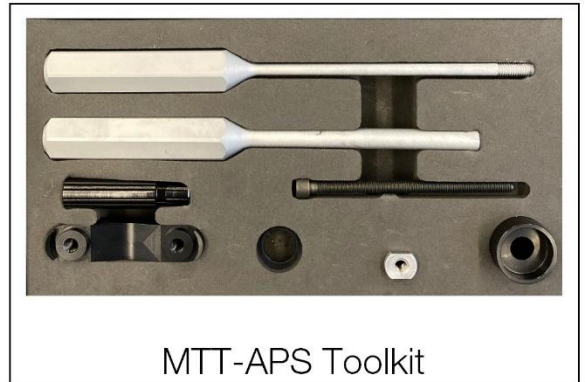

BLAST 20/24

Pos. N°	Part N°	Part Name	Description
1	300661	Headset FSA NO.10P	Black
2	30000878	Dropout # 74	black

FOURSTROKE 01

Pos. N°	Part N°	Part Name	Description
1a-c	3000747	Seatpost MY21 RAD Dropper S	New remote cable connection
1a-c	3000748	Seatpost MY21 RAD Dropper M L XL	New remote cable connection
1a	302170	RAD saddle clamp	
1c	3000812	RAD Clamp Shaft MY19/20	Not compatible with MY21 seatpost
2a-c	301736	Fourstroke 01 seatpost small parts	
2b	302113	RAD bushing kit	
3	301768	Fourstroke 01 dropper post remote lever	
4	3000746	Handlebar Mountainbike Flat Bar FB01, 760mm	760mm
5	301713006925	Stem MSM01 Stealth 50mm	50mm
5	301713006926	Stem MSM01 Stealth 60mm	60mm
5	301713006927	Stem MSM01 Stealth 70mm	70mm
6	301737	Fourstroke 01 headset	
7	301735	Fourstroke 01 small part kit	
8	301740	Fourstroke 01 chainguide	
9	301741	Fourstroke 01 chainstay protector	
10	301701	Dropout #65	Standard (Shimano/Sram)
11	301702	Dropout #66	Direct mount (Shimano only)
12	301769	Thru axle kit #6	
-	301288	BMC dropper post tool kit	for RAD/ Trailsync bushing replacement

FOURSTROKE 01 SUSPENSION PARTS

Pos. N°	Part N°	Part Name	Description
1-7,9-11,13-17	301734	Bolt Kit # 26	black anodized
8,12	301733	Fourstroke 01 linkage kit	Carbon/ black anodized
15, 16	30000877	Trunnion Mount Shock Bushings	2 pair/set
-	300490	MTT-APS toolkit	