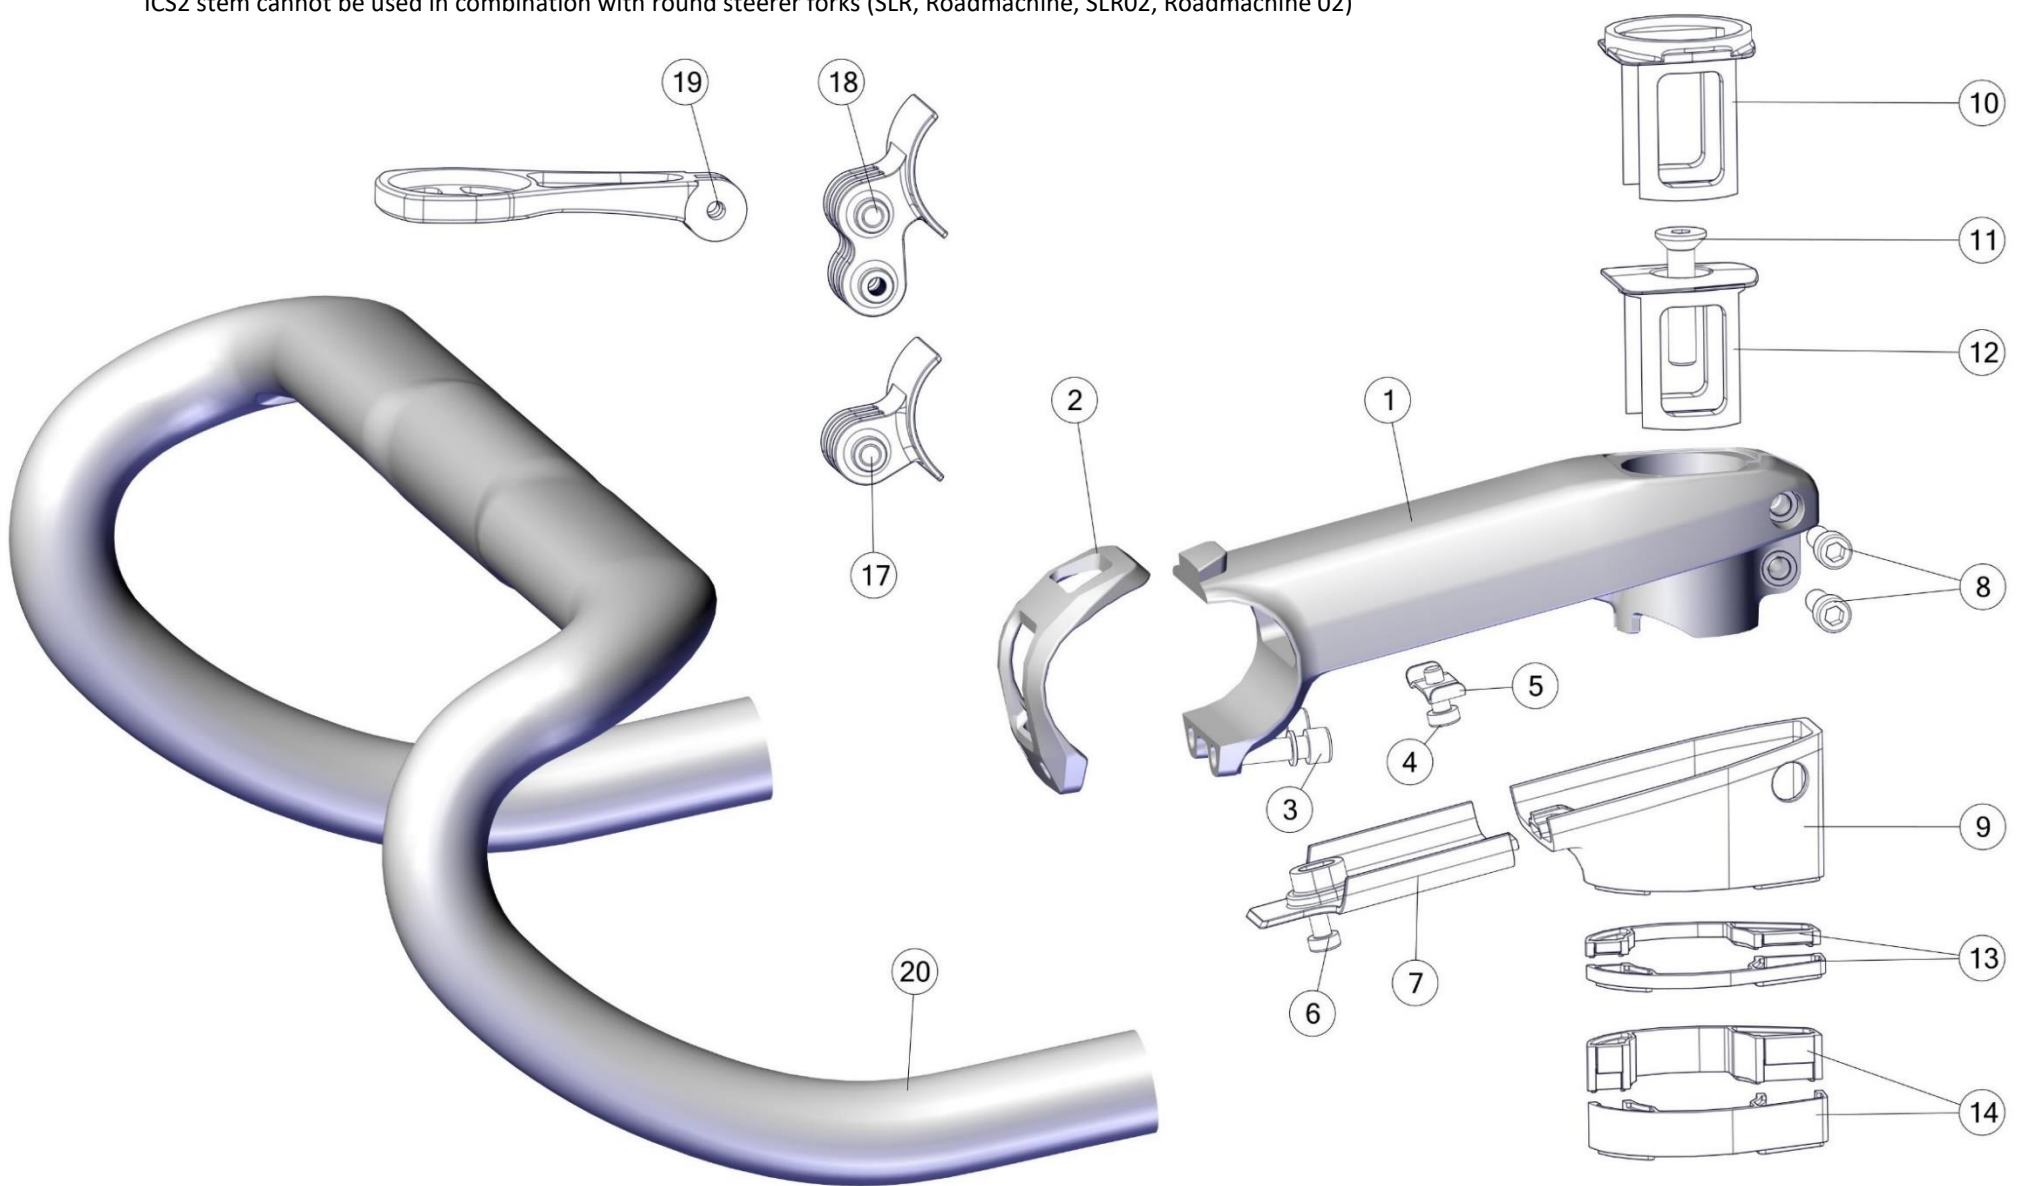

*ICS2 TC shape frames: Teammachine SLR01/ SLR, MY21

**ICS1 frames; Teammachine SLR01/ SLR02 MY18-20; Roadmachine >MY20; UnReSticted URS

Roadmachine MY17-19 and Timemachine Road are not compatible with ICS2 top cones and stem

ICS2 stem cannot be used in combination with round steerer forks (SLR, Roadmachine, SLR02, Roadmachine 02)