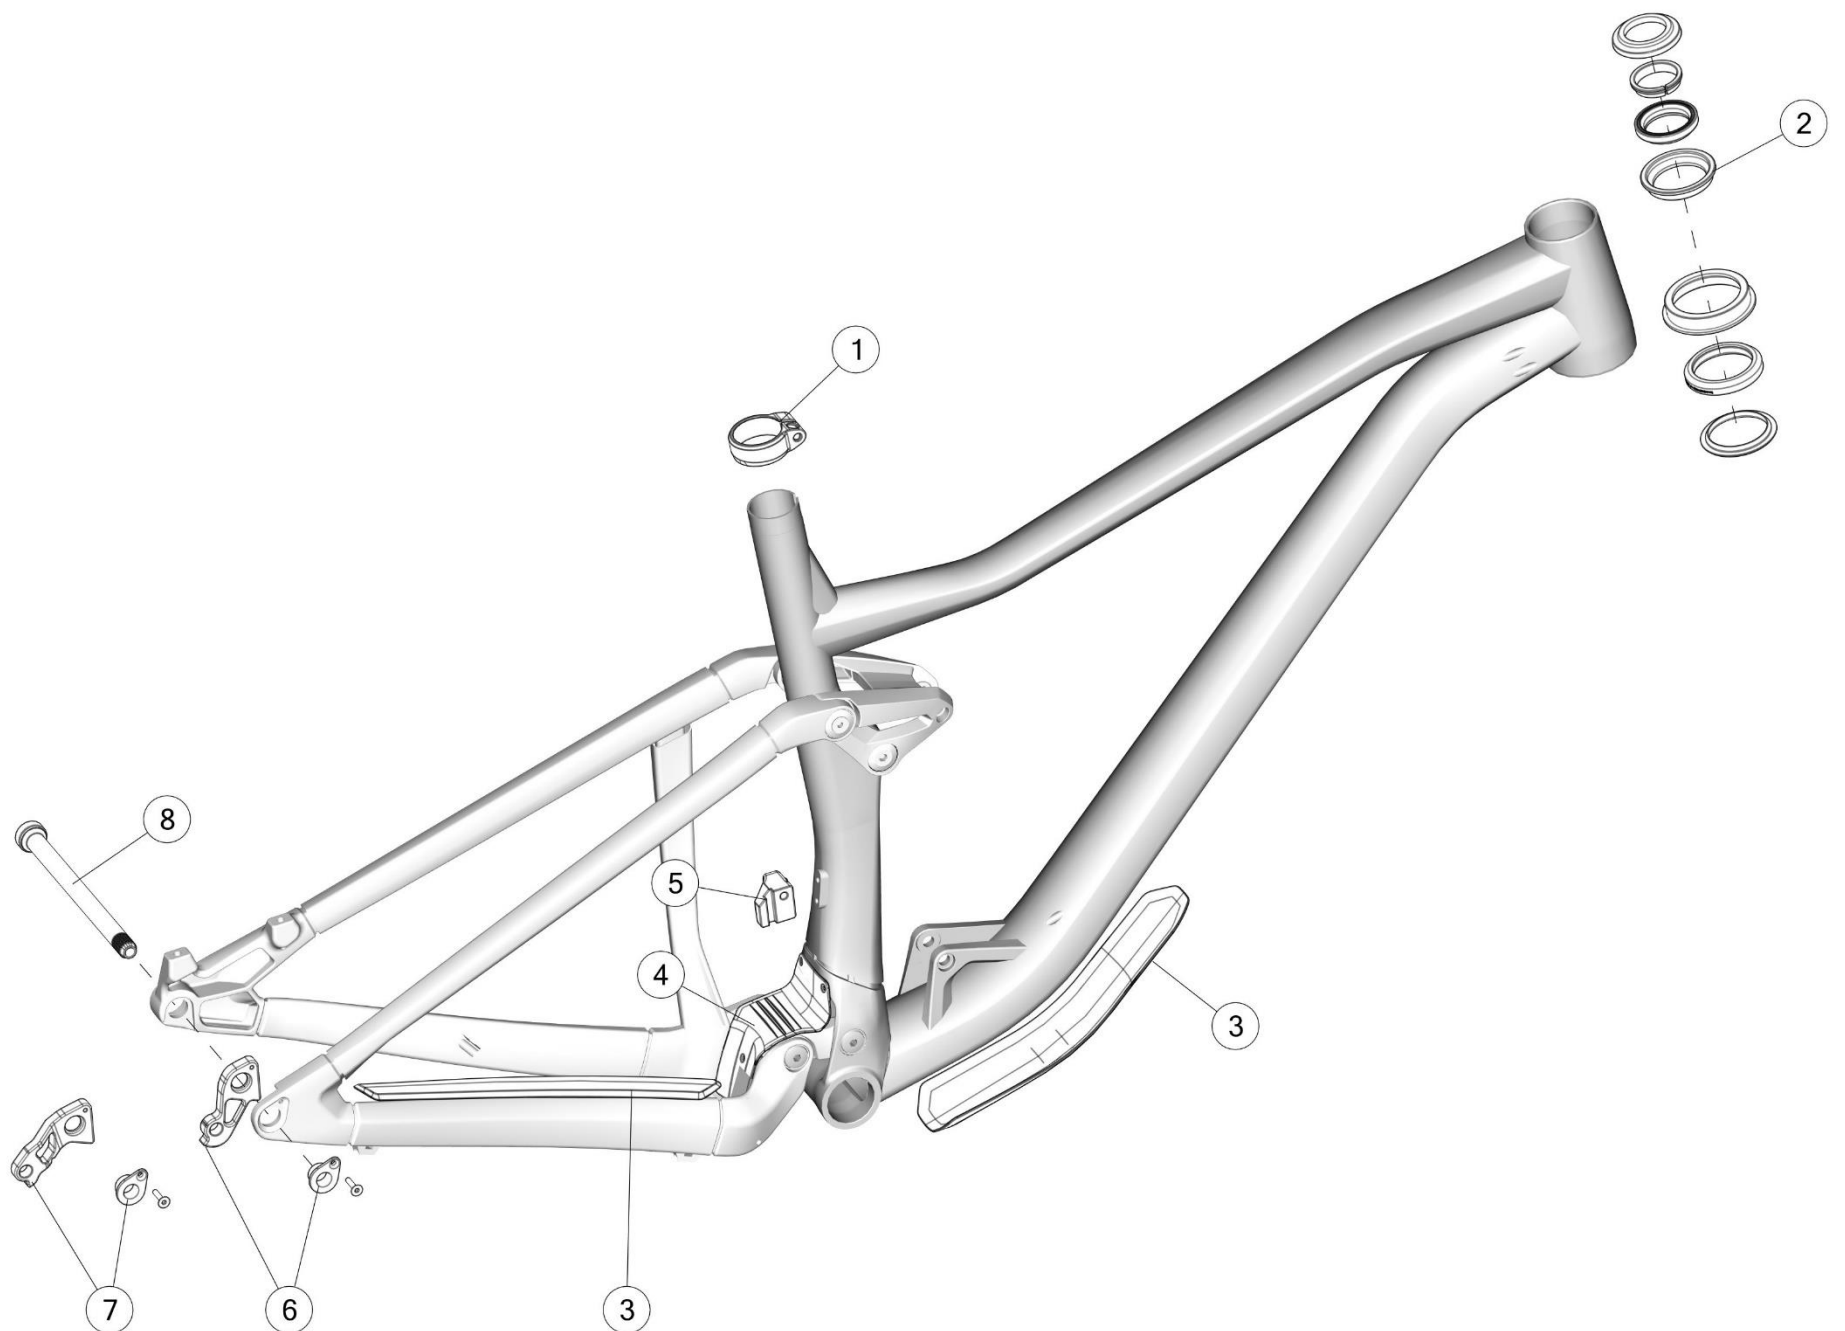

SPEEDFOX AL

Pos. N°	Part N°	Part Name	Description
1	207460	Raceclamp	Sandblasted black anodized
2	300467	Headset A45AC1	
3	301199	speedfox agonist C/S and D/T protection	
4	301196	Lowerlink protection	
5	301209	speedfox 03 FD mount	
6	301701	Dropout #65	Standard (Shimano/Sram)
7	301702	Dropout #66	Direct mount (Shimano only)
8	301696	Thru axle kit #5	Black, M12x1mm
-	30000716	BB Protection Sticker SF AG