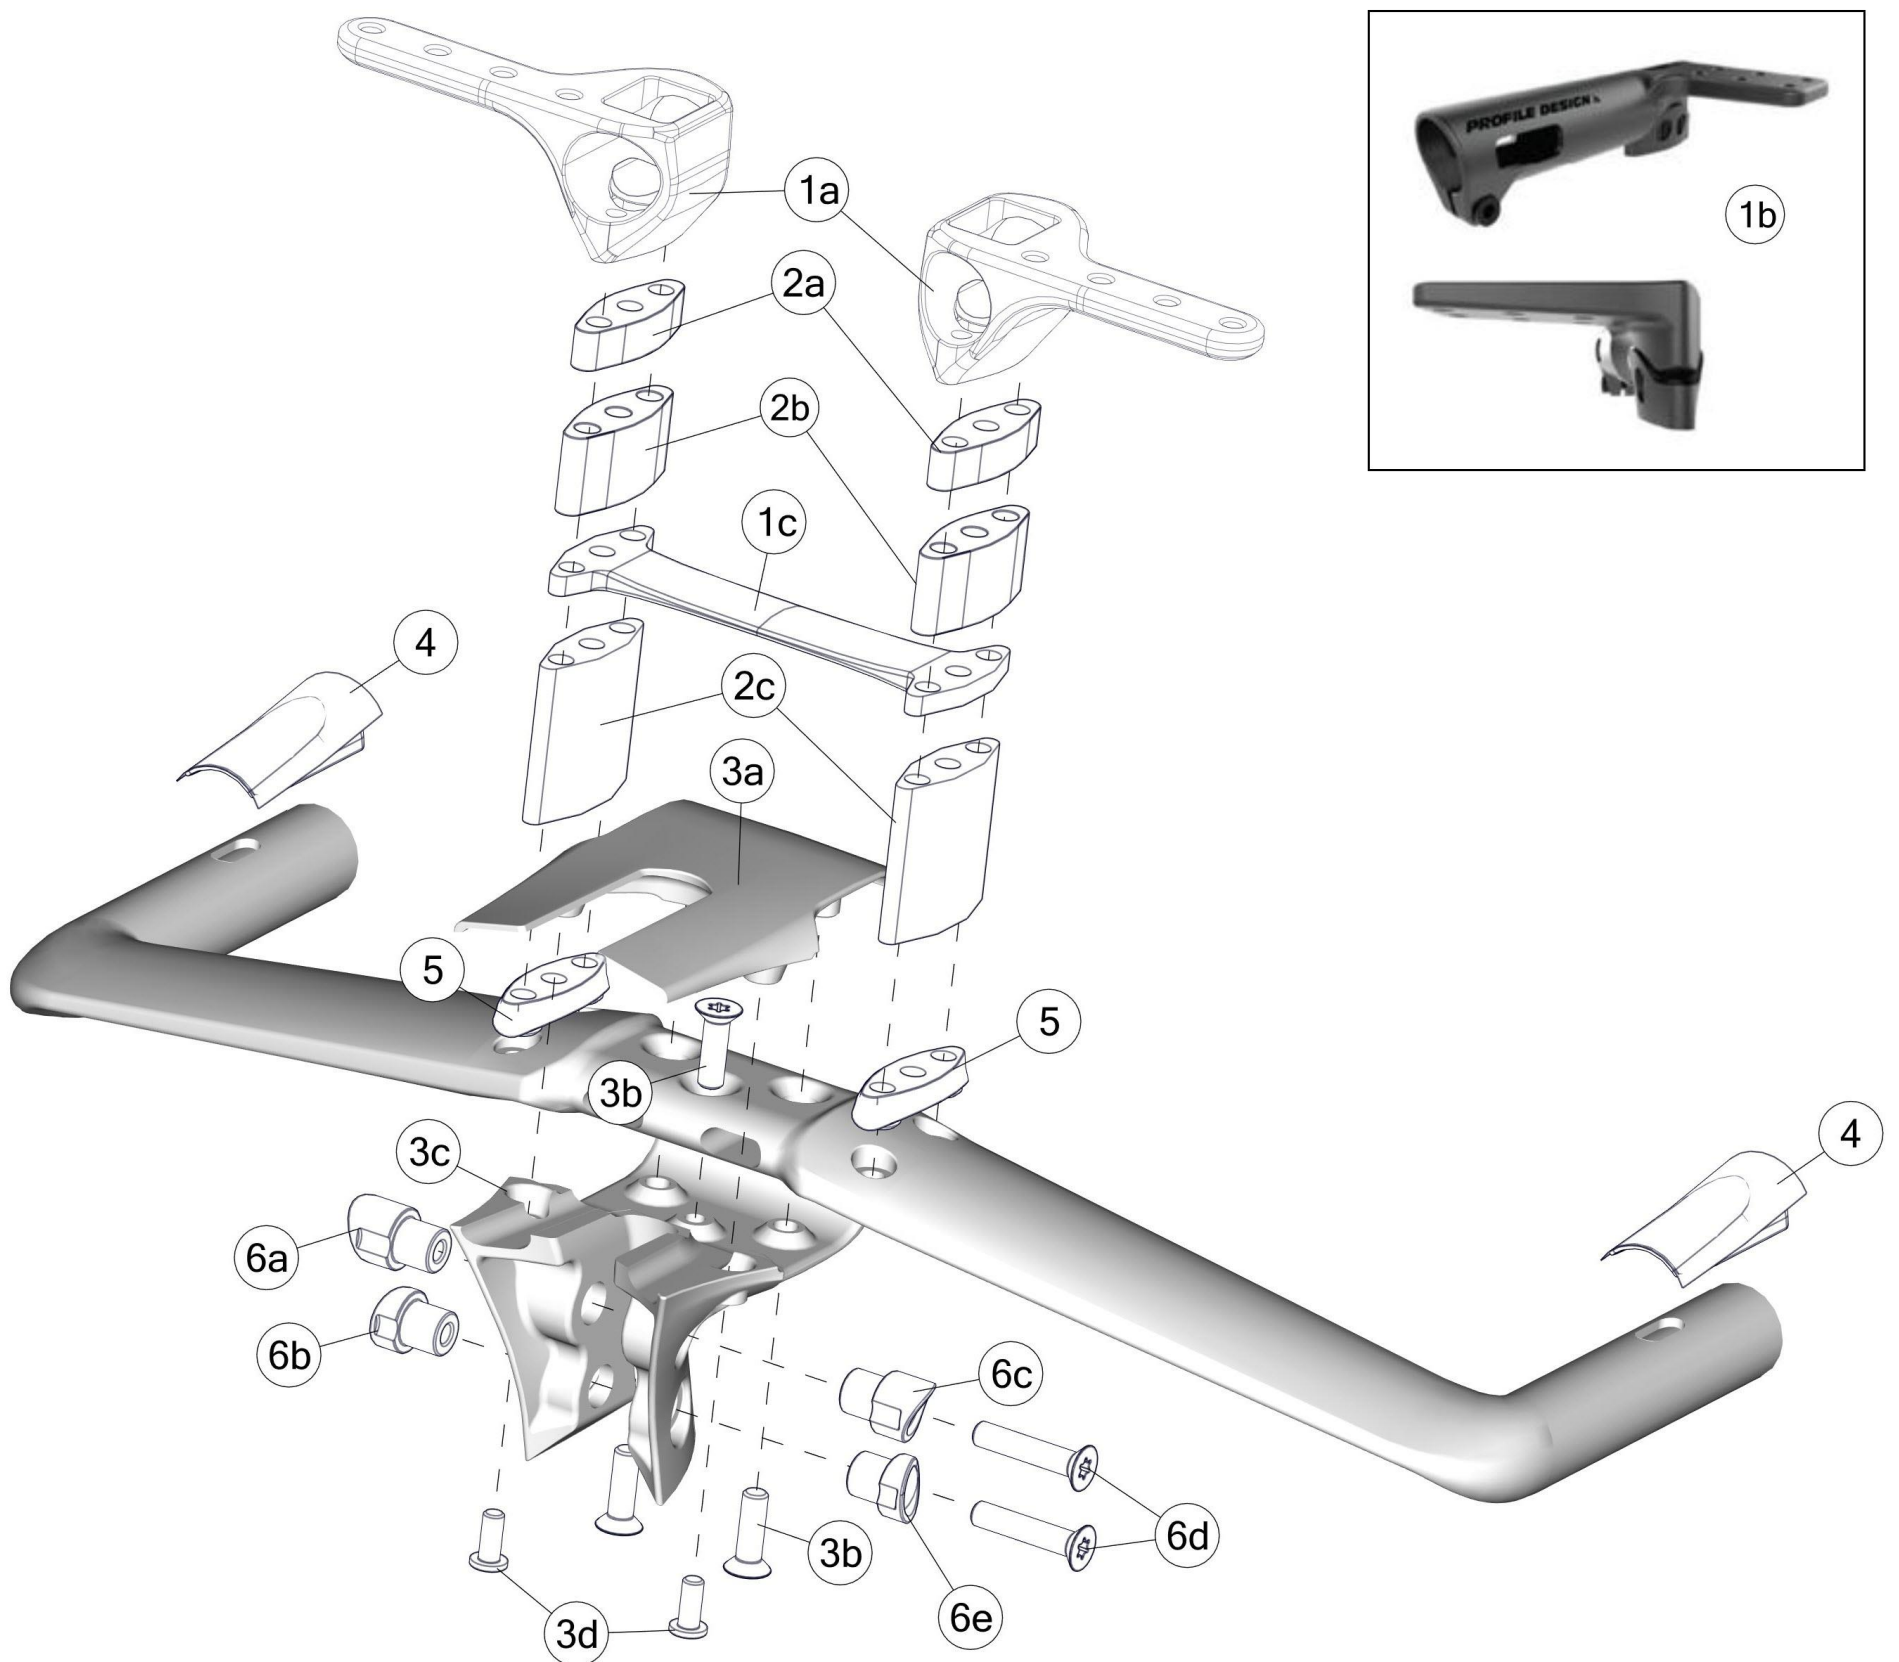

TIMEMACHINE 01 FLAT COCKPIT

Pos. N°	Part N°	Part Name	Description
1 - 6	300887	TM01 Flat - Cockpit	
1a+ 1c	300816	Riser bracket kit	Fixed extention angle
1b + 1c	30000721	Angled Riser Bracket Kit	Adjustable extention angle
2	300817	Riser bolt kit	incl. Bolts 25-95mm, spacers in 5,10,20 and 40mm height
3+6	300825	TM01 Flat adapter	
4	300826	TM01 Hand stopper	10 pcs/set
5	300827	TM01 Spacer interface	10 pcs/ set
6	300833	TM01 V & Flat Cockpit bolt kit