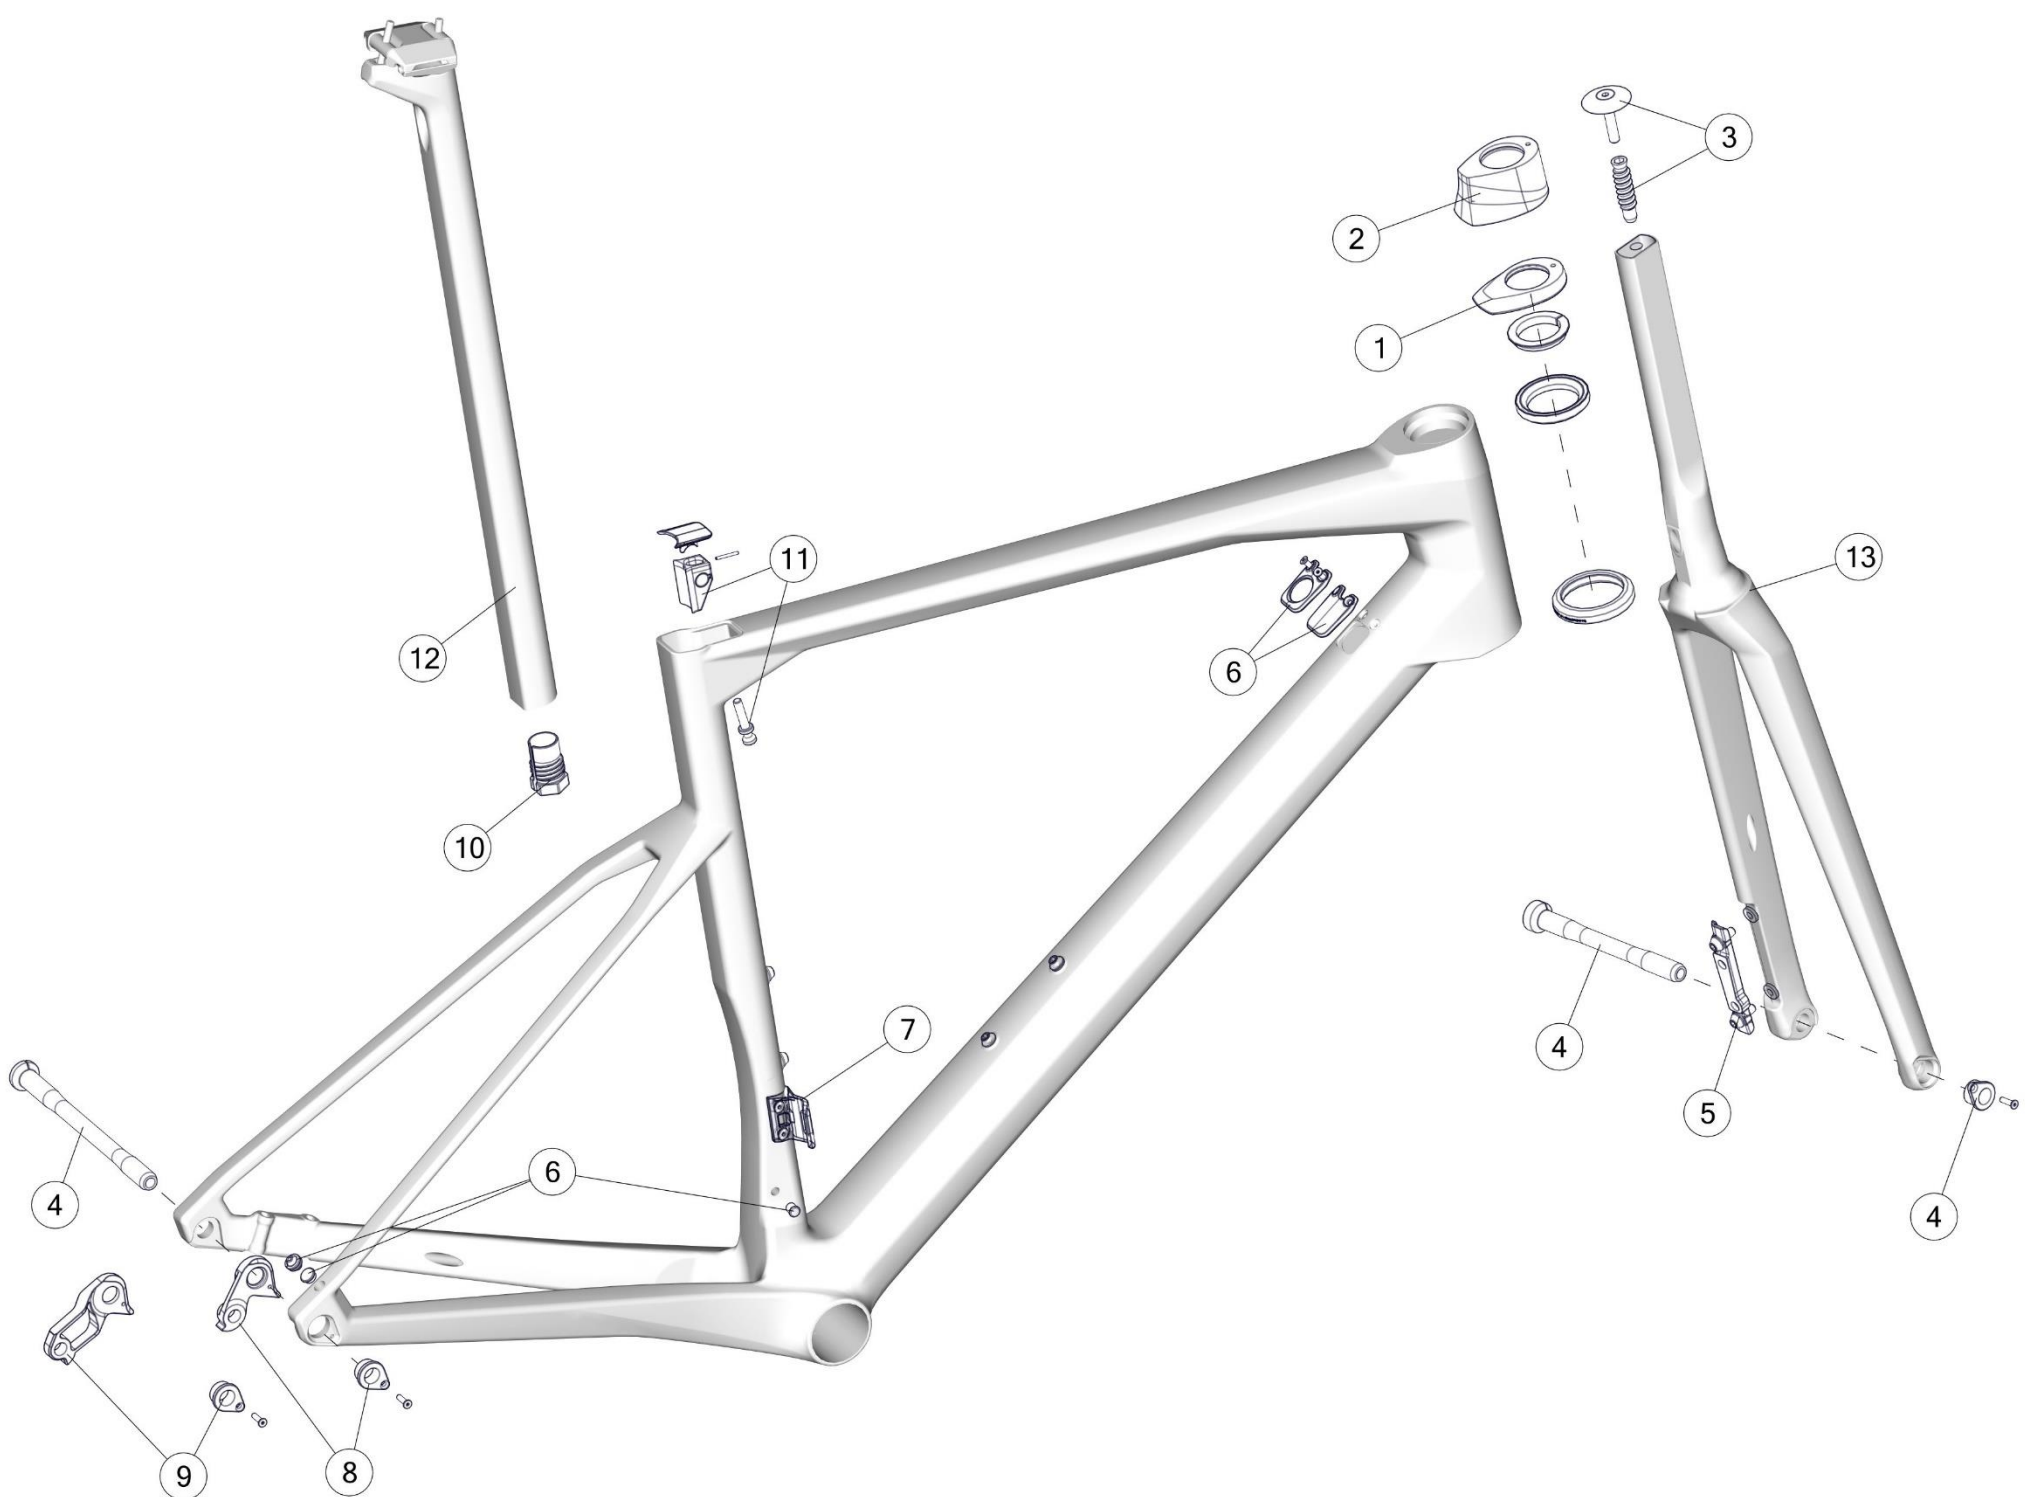

Roadmachine Mpc

Pos. N°	Part N°	Part Name	Description
1+3	302093	Headset Roadmachine (w/low topcone)	
2	302084	Topcone ICS high 32 mm	
3	300695	IC Carbon Disc Fork Topcap	
4	301628	Thru axle kit #1	front & rear axle, 12x1mm
5	30000715	Brake Mount Adapter RM01 / RM	black anodised
6	302092	Cable guide #23	mechanic/ electronic
7	300706	Roadmachine FD hanger	
8	301092	Dropout #58	Standard (Shimano/Sram)
9	301093	Dropout #59	Direct mount (Shimano only)
10	212500	Internal Battery Adapter	
11	30002095	Seatpost Clamp Roadmachine Mpc	
12	30002094	Seatpost RM Mpc, 15mm offset, 420mm	15mm offset
13	30002093	Flat Steerer Fork RM Mpc 51-58 MY22	UD Carbon