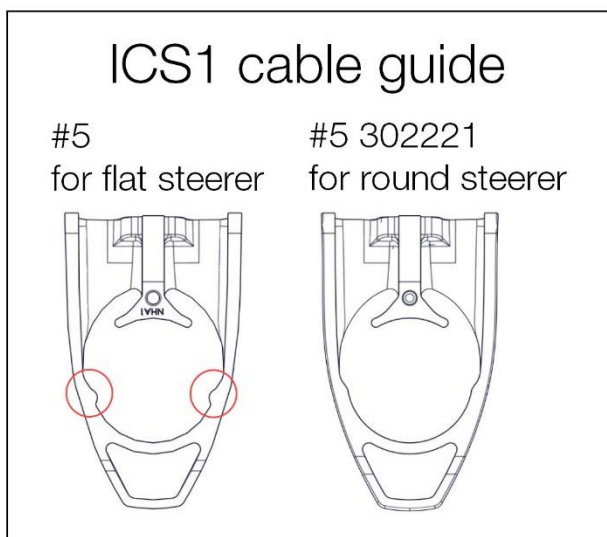

*Attention: #302221 does not fit with ICS0° stem!

ICS1

ICS0°

ICS AERO STEM & HANDLEBAR

Pos. N°	Part N°	Part Name	Description	Angle	Drop	Reach
1 to 10	301704006915	Stem ICS01 AERO Stealth 100mm	100mm	-15°		
1 to 10	301704006916	Stem ICS01 AERO Stealth 110mm	110mm	-15°		
1 to 10	301704006917	Stem ICS01 AERO Stealth 120mm	120mm	-15°		
1 to 10	301704006918	Stem ICS01 AERO Stealth 130mm	130mm	-15°		
2-10	301666	ICS Aero stem part kit				
11, 13	301703	Garmin/Go-Pro ICS01 AERO Stem mount set	Polyamid Not suited for devices over 100g!			
11,12,14	30000719	Computer Mount ICS Aero	Aluminium			
15	302068008091	Handlebar ICS AERO Stealth 400mm	400mm, stealth		122mm	64mm
15	302068008092	Handlebar ICS AERO Stealth 420mm	420mm, stealth, ca. 232g		122mm	64mm
15	302068008093	Handlebar ICS AERO Stealth 440mm	440mm, stealth		122mm	64mm
15	302081008105	Handlebar ICS AERO TEAM Stealth 400mm	400mm, stealth		126mm	80mm
15	302081008106	Handlebar ICS AERO TEAM Stealth 420mm	420mm, stealth		126mm	80mm
15	302081008107	Handlebar ICS AERO TEAM Stealth 440mm	440mm, stealth		126mm	80mm
16	30000749	ICS Aero Clip-On Extensions				