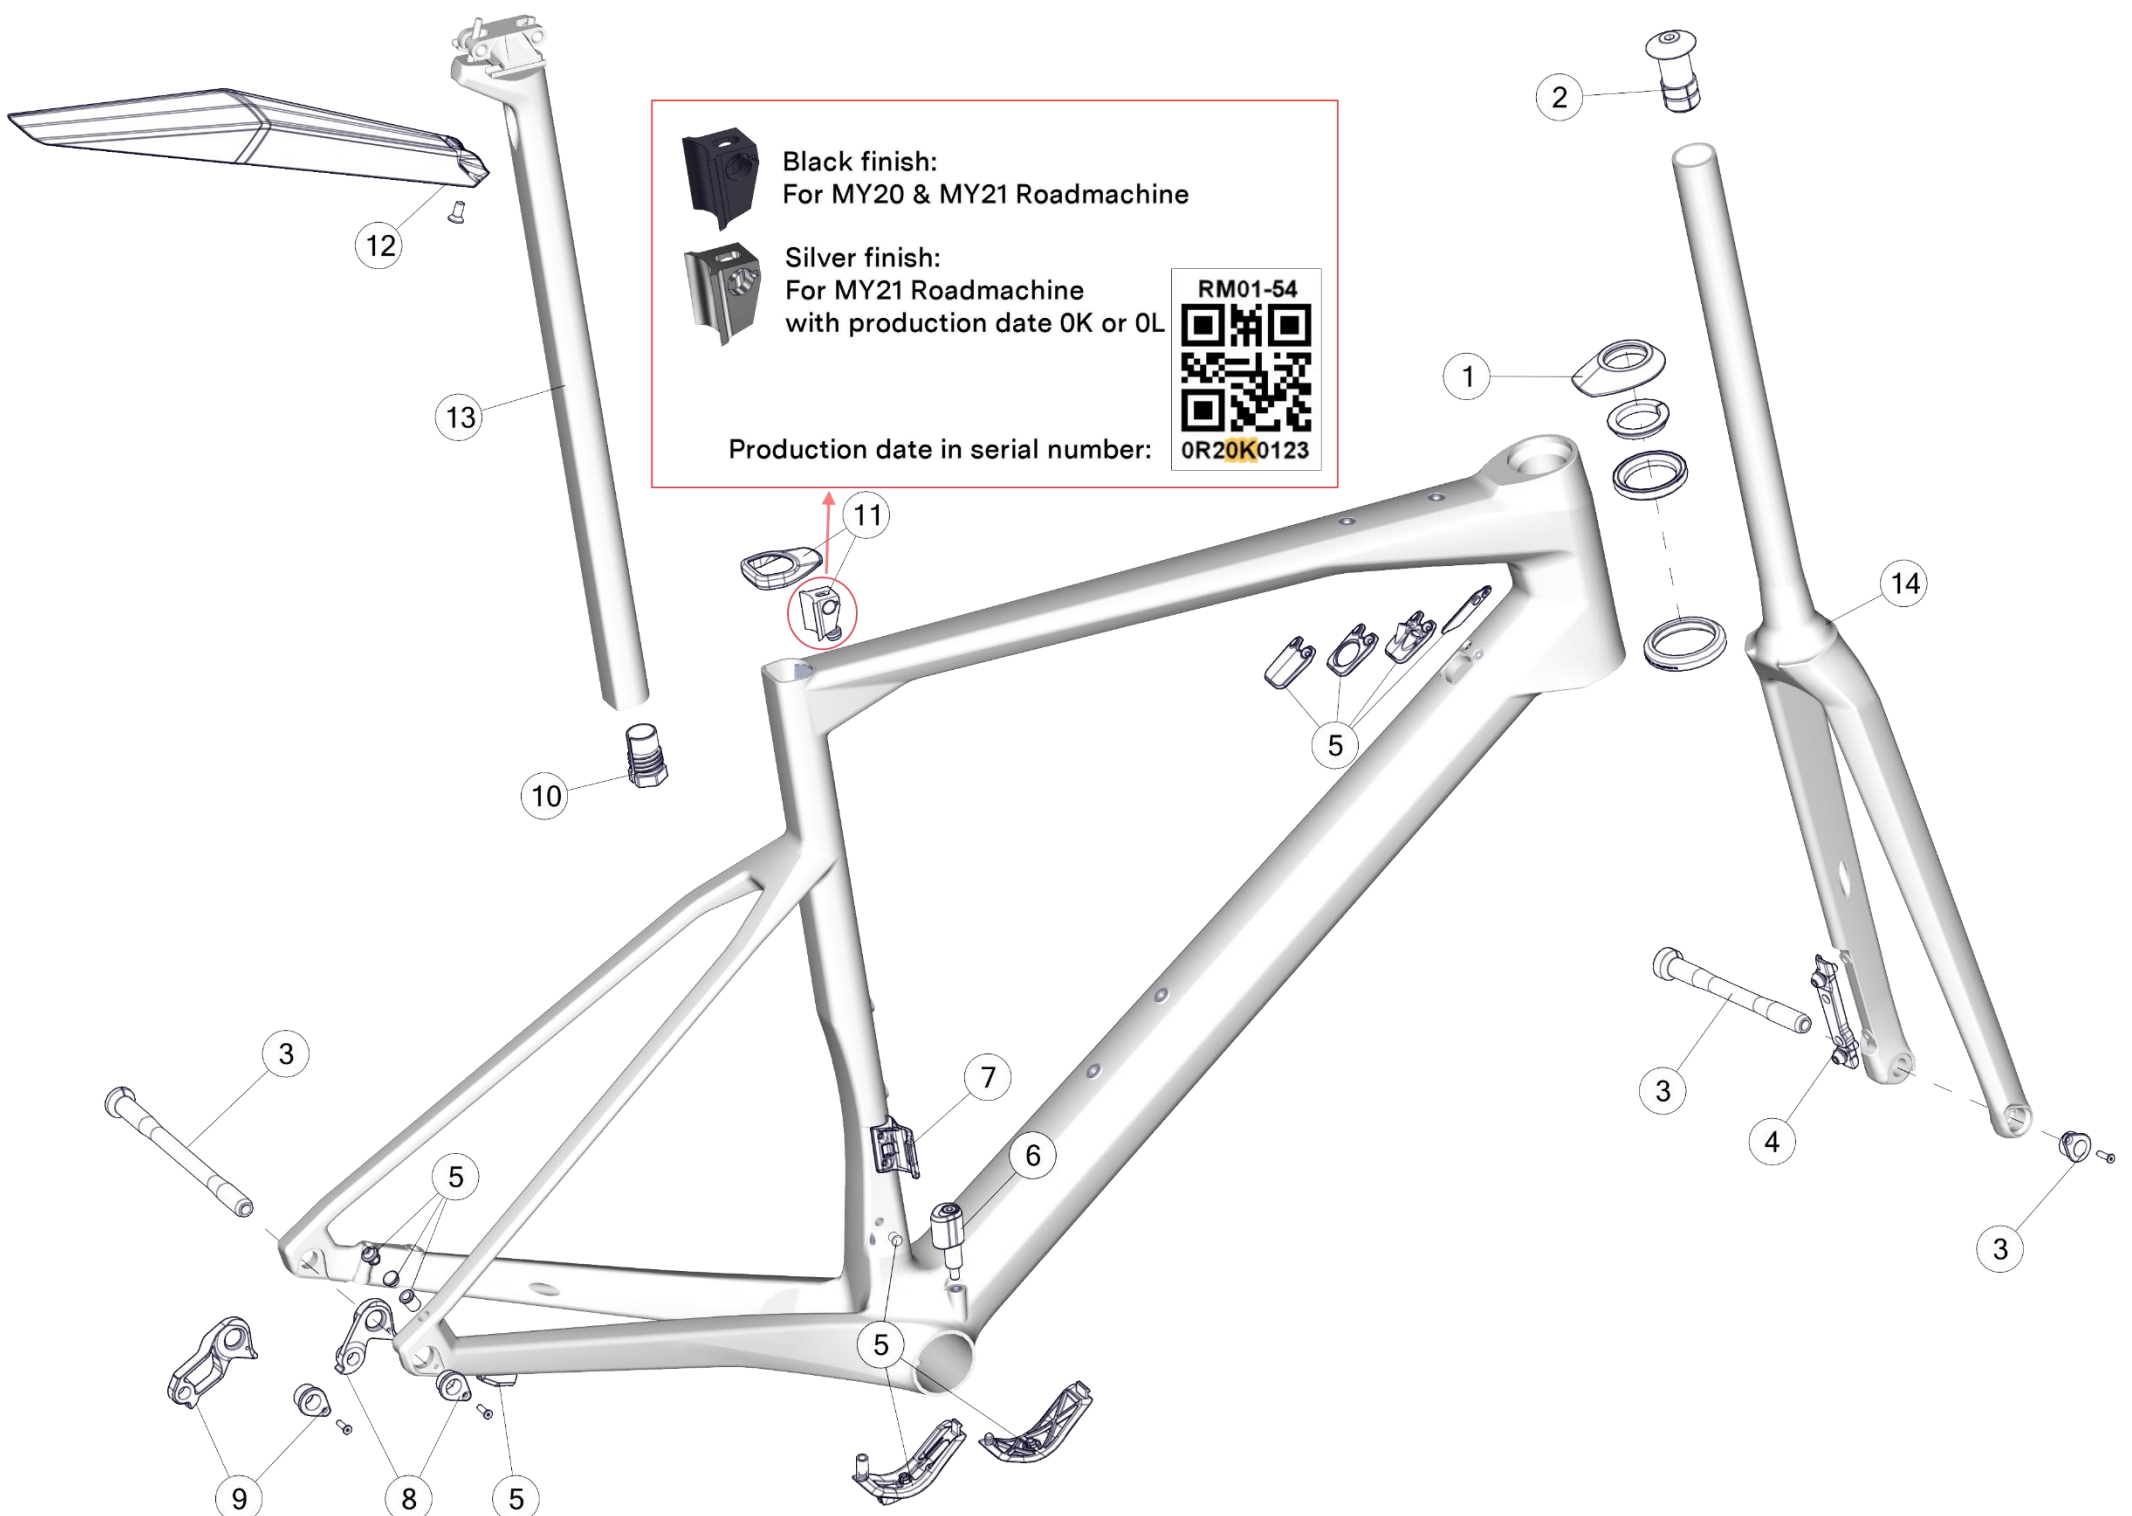

ROADMACHINE

Pos. N°	Part N°	Part Name	Description
1+2	302093	Headset Roadmachine (w/low topcone)	
2	300716	Expander #4	
3	301628	Thru axle kit #1	front & rear axle, 12x1mm
4	30000715	Brake Mount Adapter RM01 / RM	black anodised, 160mm rotor
5	302092	Cable guide #23	mechanic/ electronic
6	300715	Roadmachine chainguide	
7	300706	Roadmachine FD hanger	
8	301092	Dropout #58	Standard (Shimano/Sram)
8	302109	Dropout #70	12 speed (SRAM AXS)
9	301093	Dropout #59	Direct mount (Shimano only)
10	212500	Internal Battery Adapter	
11	302091	Seatpost clamp #24 - for MY20 & MY21, except production date OK and OL	Black finish
11	30001766	Seatpost clamp #29 - for MY21 with production date OK and OL only!	Silver finish NEW
12	302085	D-fender mudguard	
13	302080	Roadmachine 01/URS seatpost, 15mm offset	15mm offset, 430mm
14	30000672	Round steerer fork RM ONE 47-51 MY21	amb sil blk
14	30000673	Round steerer fork RM ONE 54-61 MY21	amb sil blk
14	30000674	Round steerer fork RM TWO 47-51 MY21	cbn wht red
14	30000675	Round steerer fork RM TWO 54-61 MY21	cbn wht red
14	30000676	Round steerer fork RM THREE 47-51 MY21	gry red blk
14	30000677	Round steerer fork RM THREE 54-61 MY21	gry red blk
14	30000678	Round steerer fork RM FOUR 47-51 MY21	cbn gry gry
14	30000679	Round steerer fork RM FOUR 54-61 MY21	cbn gry gry