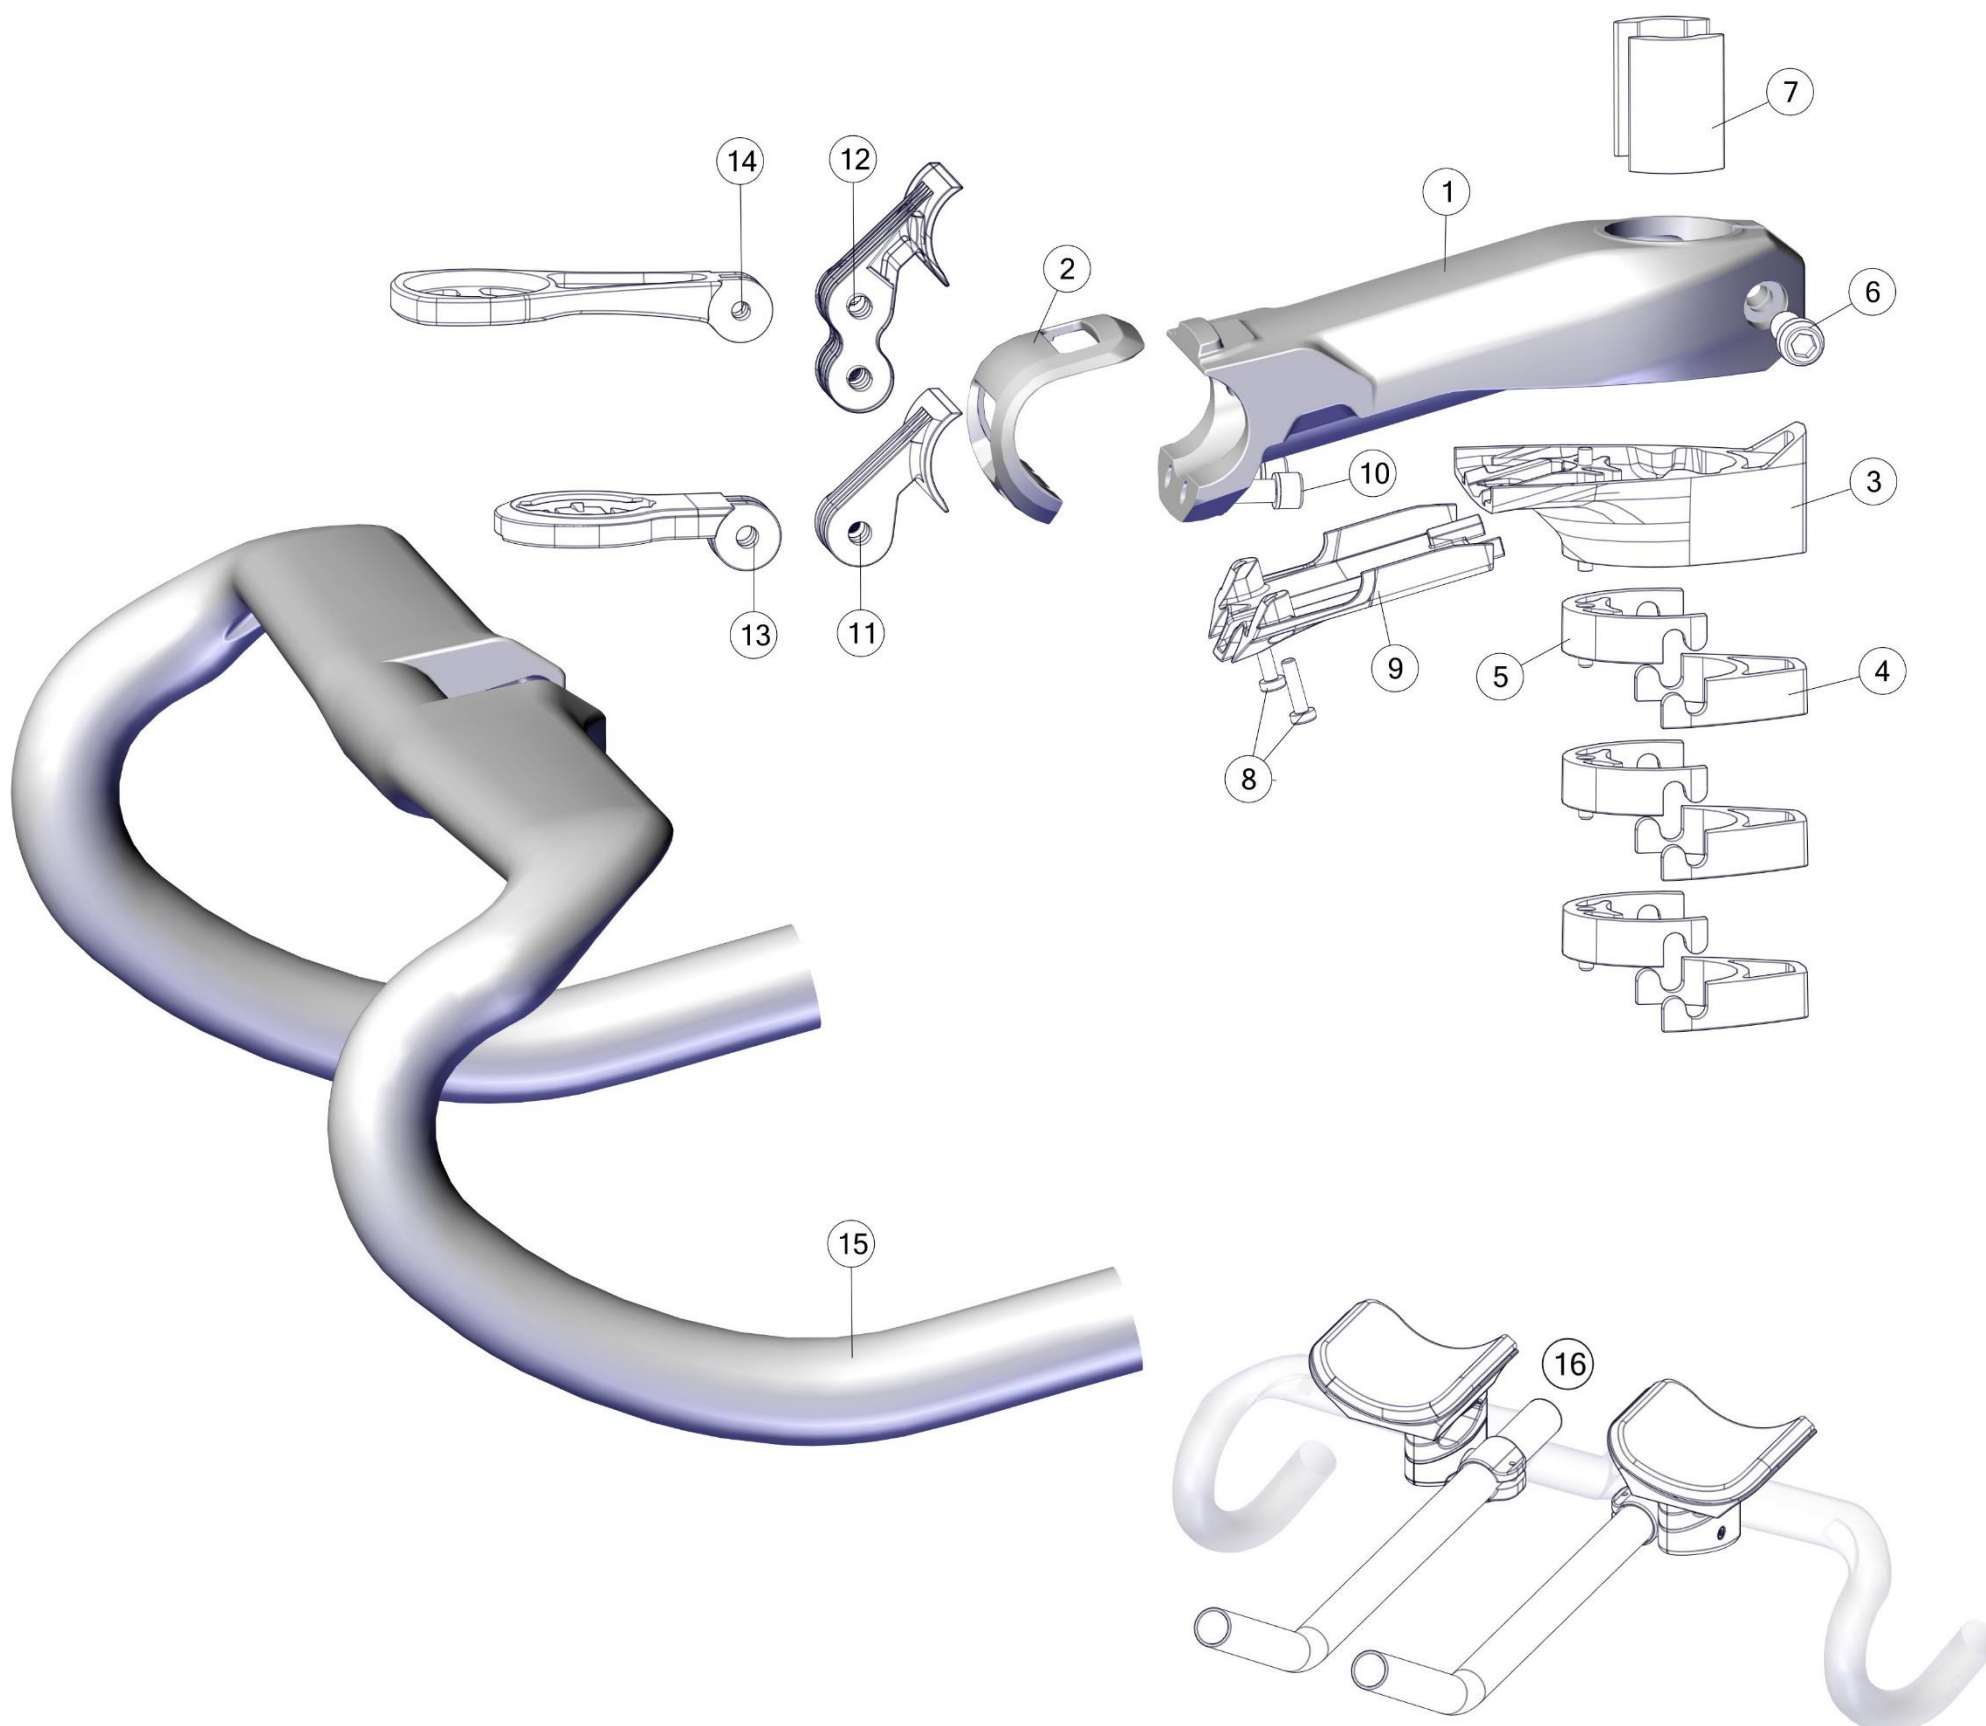

*Attention: #302221 does not fit with ICS0° stem!

ICS1

ICS0°

ICS AERO STEM & HANDLEBAR

Pos. N°	Part N°	Part Name	Description	Angle	Drop	Reach
1 to 10	301704006915	Stem ICS01 AERO Stealth 100mm	100mm	-15°		
1 to 10	301704006916	Stem ICS01 AERO Stealth 110mm	110mm	-15°		
1 to 10	301704006917	Stem ICS01 AERO Stealth 120mm	120mm	-15°		
1 to 10	301704006918	Stem ICS01 AERO Stealth 130mm	130mm	-15°		
2-10	301666	ICS Aero stem part kit				
11, 13	301703	Garmin/Go-Pro ICS01 AERO Stem mount set	Polyamid Not suited for devices over 100g!			
11,12,14	30000719	Computer Mount ICS Aero	Aluminium			
15	302068008091	Handlebar ICS AERO Stealth 400mm	400mm, stealth		122mm	64mm
15	302068008092	Handlebar ICS AERO Stealth 420mm	420mm, stealth, ca. 232g		122mm	64mm
15	302068008093	Handlebar ICS AERO Stealth 440mm	440mm, stealth		122mm	64mm
15	302081008105	Handlebar ICS AERO TEAM Stealth 400mm	400mm, stealth		126mm	80mm
15	302081008106	Handlebar ICS AERO TEAM Stealth 420mm	420mm, stealth		126mm	80mm
15	302081008107	Handlebar ICS AERO TEAM Stealth 440mm	440mm, stealth		126mm	80mm
16	30000749	ICS Aero Clip-On Extensions				