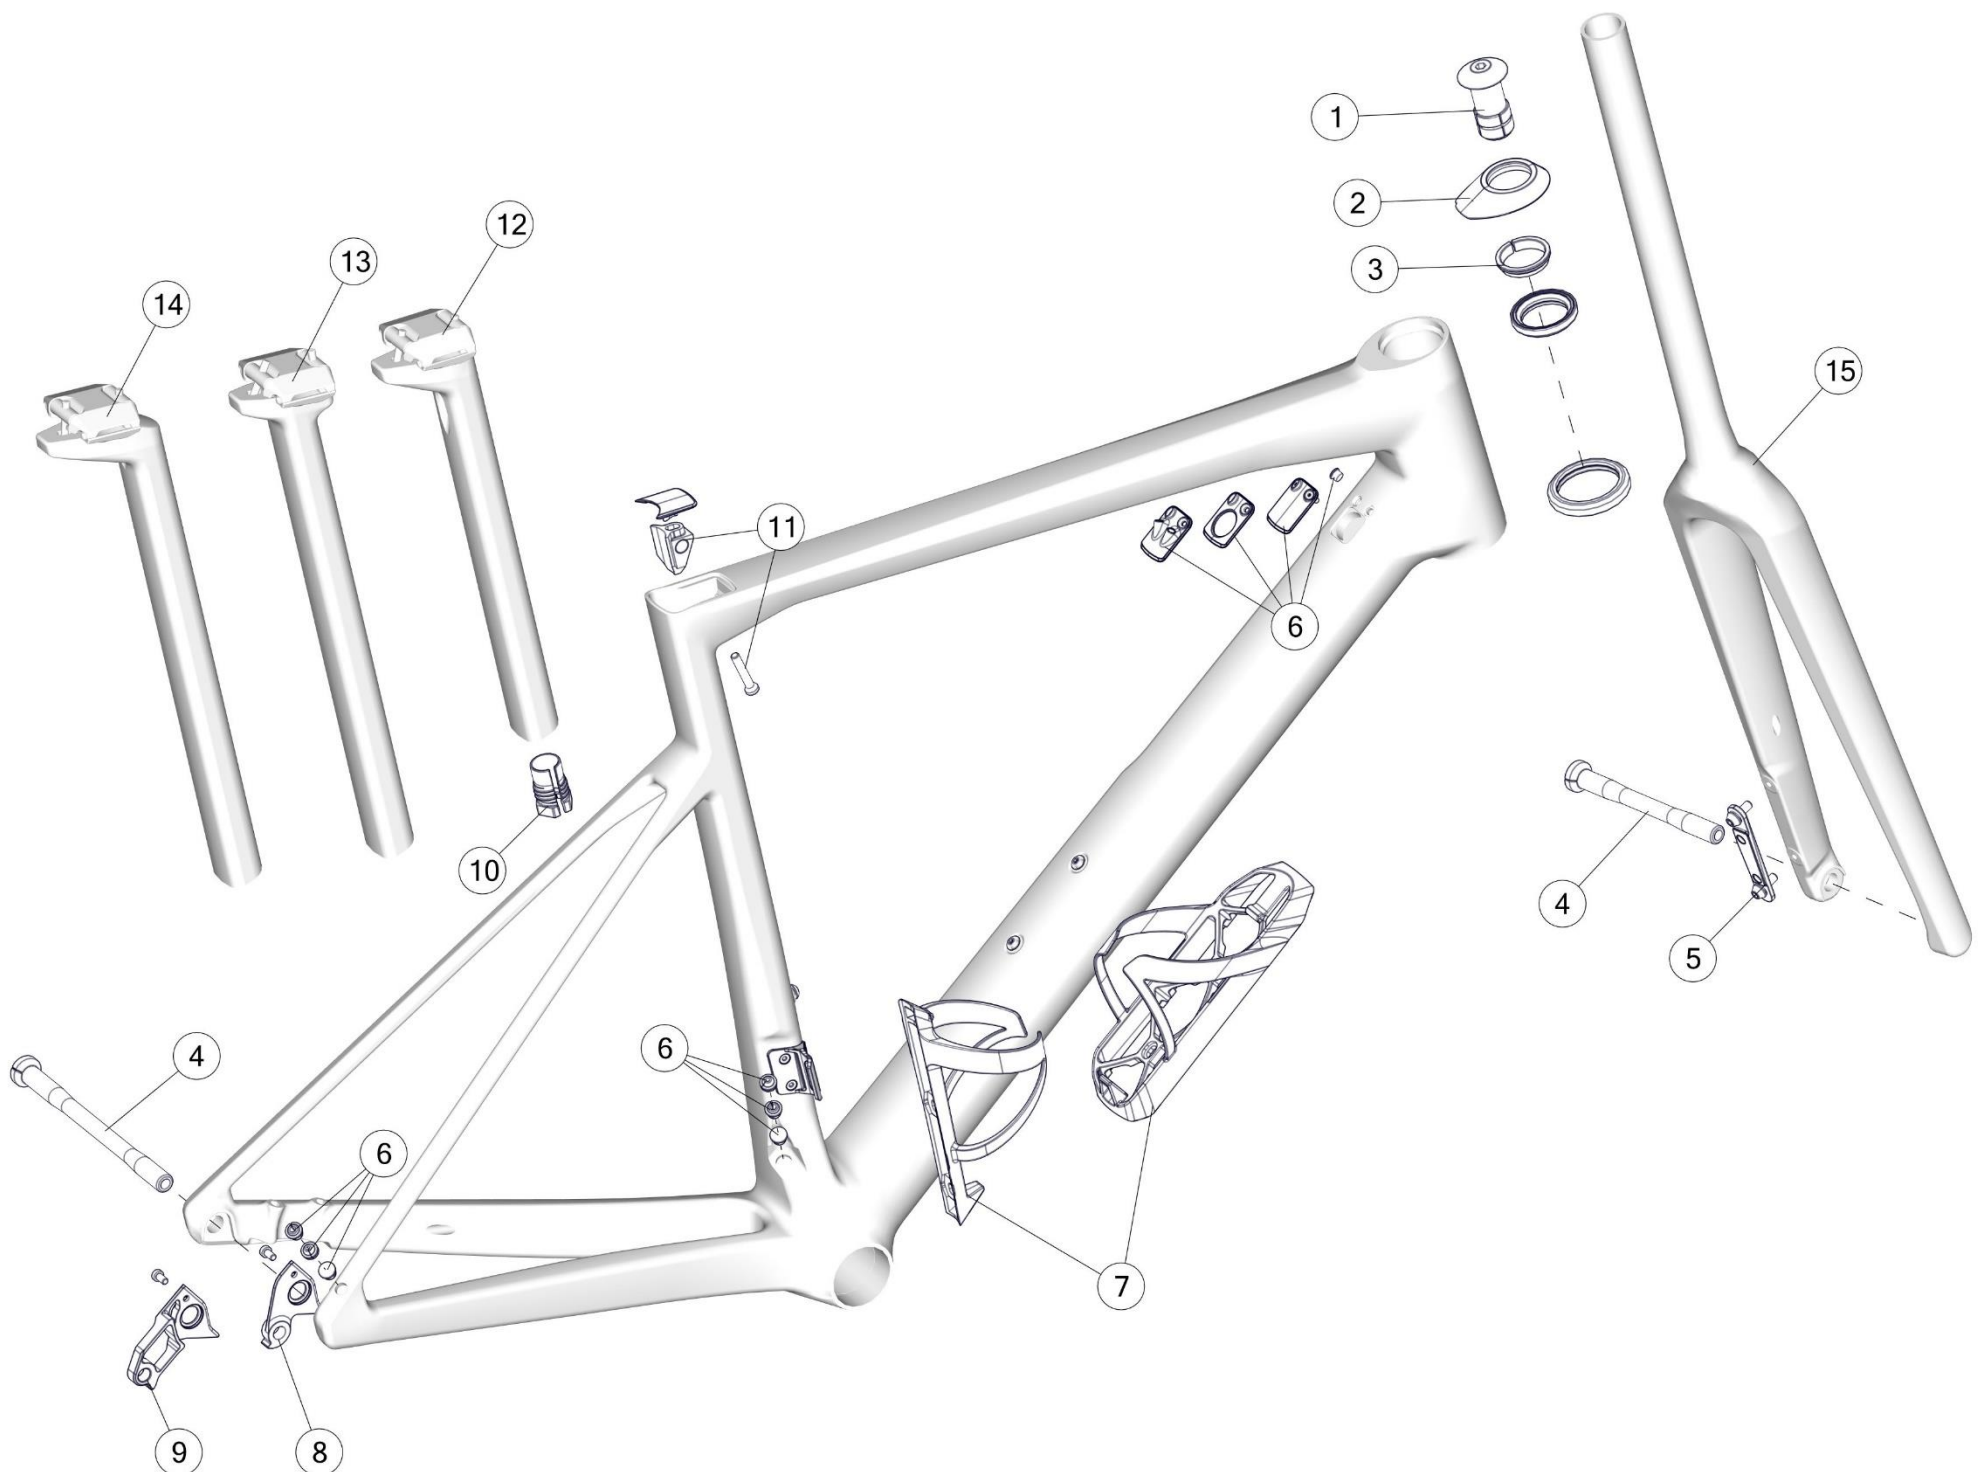

TEAMMACHINE SLR

Pos. N°	Part N°	Part Name	Description
1	213682	Expander # 2	
2	30000811	Topcone Round Steerer, 8mm (MY21 Teammachine SLR)	
3	30000704	Headset B 13	Headset w/o top cone
4	30000699	Axle Kit #7 Stealth	
5	30000714	Brake Mount Adapter SLR01 / SLR	
6	30000713	Cable Guide #27	for mechanical, Di2 and wireless
7	30000698	Aero Cage Set	
8	30000700	Dropout #71	Standard (Shimano/Sram/Campa)
9	30000701	Dropout #72	Direct mount (Shimano only)
10	212500	Internal Battery Adapter	for S/P with foam core
10	219532	Battery adapter, compliance post	for S/P without foam core
11	30000702	Seatpost Clamp #26	incl. Both cover for all frame sizes
12	30000742	Seatpost MY21 Teammachine SLR 01/SLR, 15mm offset, 400mm	stealth
13	30000741	Seatpost MY21 Teammachine SLR 01/SLR, 0mm offset, 400mm	stealth
14	30000743	Seatpost MY21 Teammachine SLR 01/SLR, 30mm offset, 400mm	Stealth
15	30000647	Fork SLR ONE 47-51 MY21	iri wht red
15	30000648	Fork SLR ONE 54-61 MY21	iri wht red
15	30000649	Fork SLR TWO 47-51 MY21	gry blk red
15	30000650	Fork SLR TWO 54-61 MY21	gry blk red
15	30000651	Fork SLR THREE 47-51 MY21	cbn gol wht
15	30000652	Fork SLR THREE 54-61 MY21	cbn gol wht
15	30000653	Fork SLR FOUR VAR1 47-51 MY21	red bru blk
15	30000654	Fork SLR FOUR VAR1 54-61 MY21	red bru blk
15	30000655	Fork SLR FOUR VAR2 47-51 MY21	tur red blk
15	30000656	Fork SLR FOUR VAR2 54-61 MY21	tur red blk