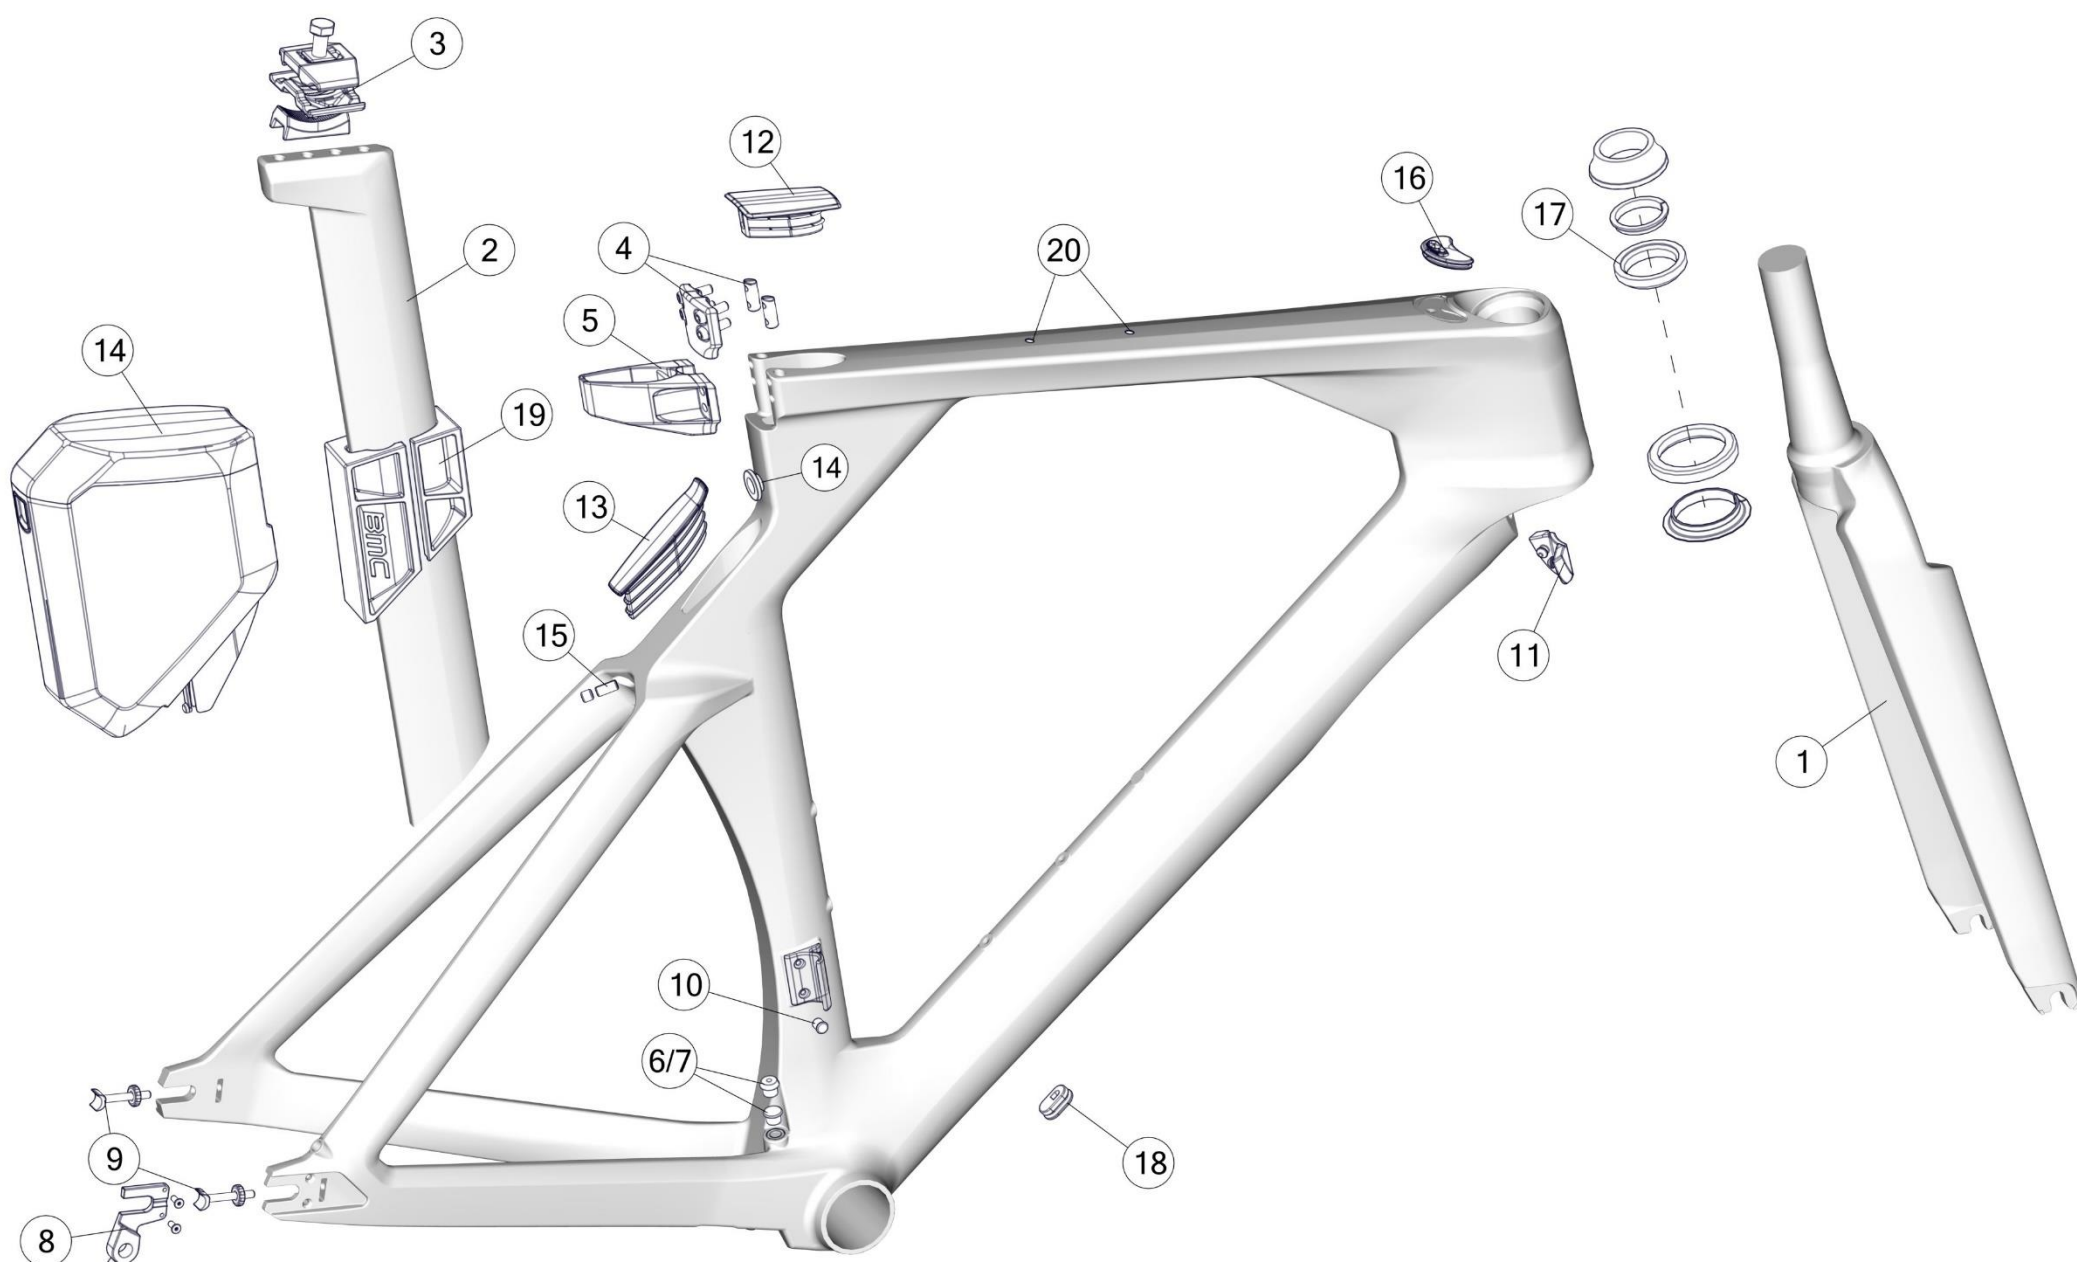

TIMEMACHINE

Pos. N°	Part N°	Part Name	Description
1	3000641	FK TM ONE MY21	cbn red gry
1	3000642	FK TM TWO MY21	gry wht cbn
2	300811	TM01 Seatpost	
3	212482	Saddle clamp #1	black anodized
4	300656	TM01 SP Clamp, front	
5	300657	TM02 SP clamp, rear	
6	300835	TM01 FD Cable stopper	10 pcs/set
7	300836	TM01 FD Cable cover	10 pcs/set
8	210544	Dropout #36	
9	300837	TM01 Axle adjuster #1	
10	212492	Di2 plug kit #3	10 pcs/set
11	300838	TM01 Fork bumpers	10 pcs/set
12	300658	TM01 Seatpost cover, front	5 pcs/set
13	300659	TM01 Seatpost cover, rear	5 pcs/set
14	301172	timemachine 01/02 rear box	
14.1	301173	timemachine 01/02 rear box mount	
15	300840	TM01 SP Play Killer	
16	210549	Toptube cable entrance cover	
17	300960	TM02 Headset FSA 28-NO.42-ACB-3	
18	212551	Cable rubber plug	10 pcs/set
19	300847	TM01 Cutting tool	
20	300874	TM01 Top Tube Plug	10 pcs/set