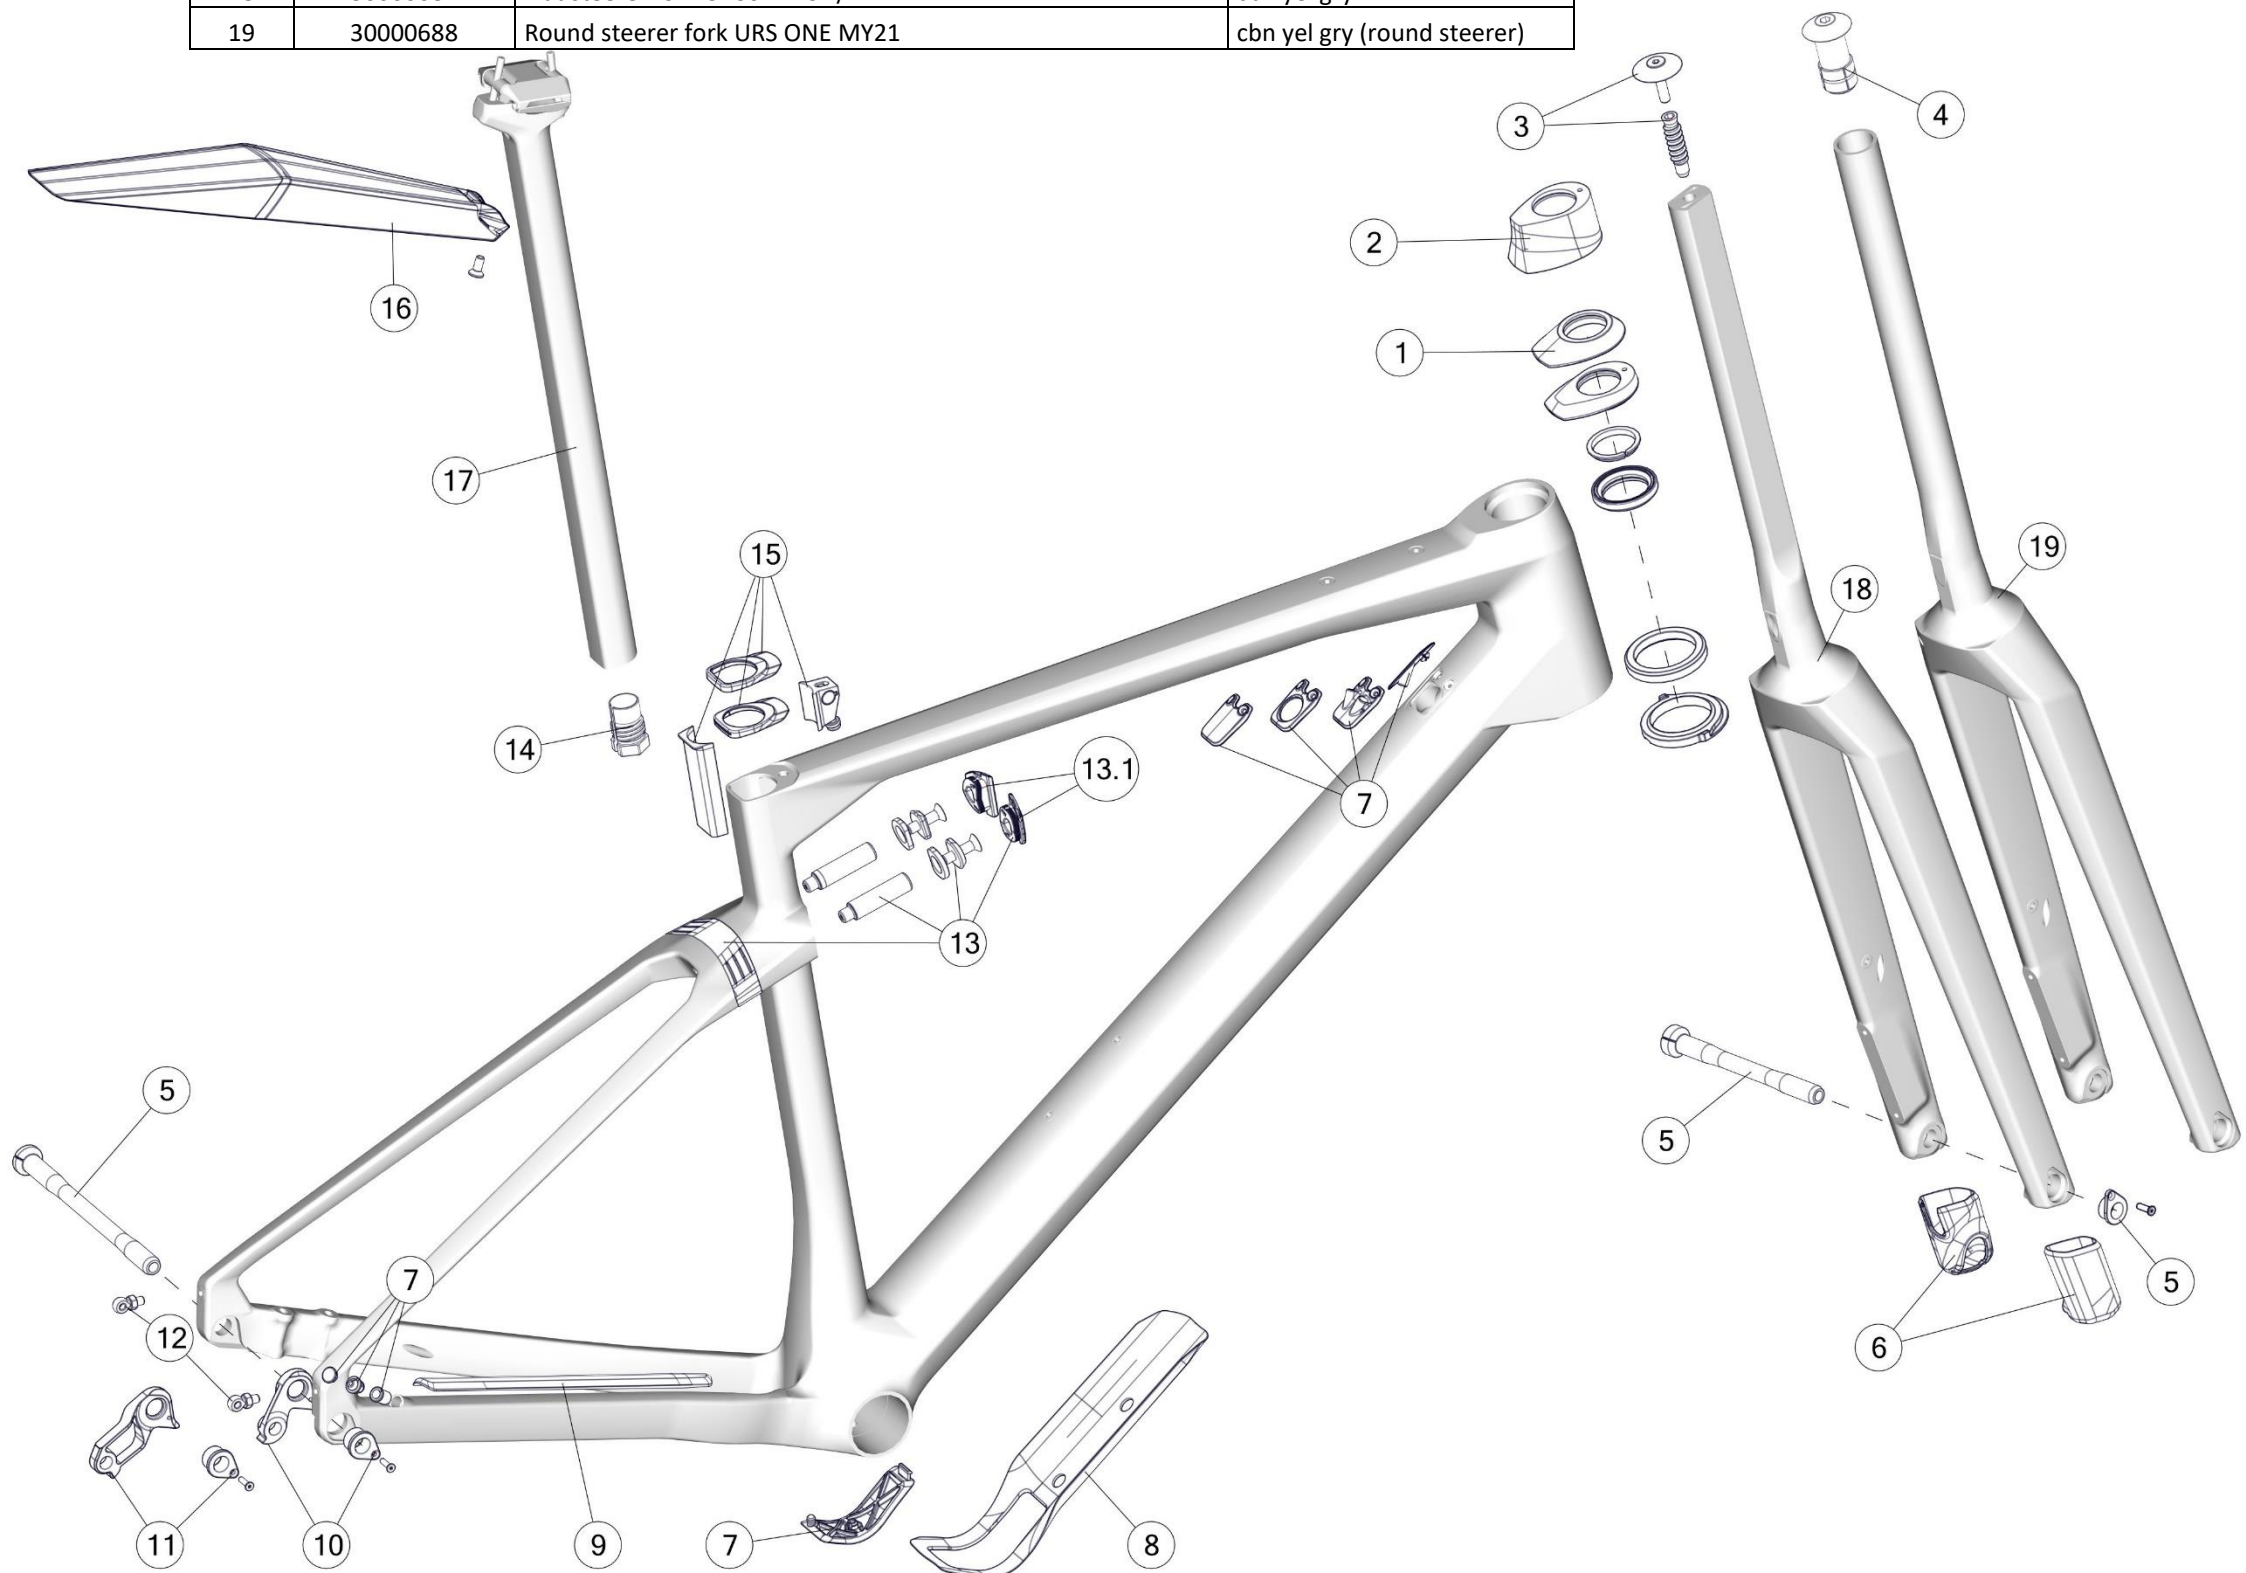

URS01/ URS

Pos. N°	Part N°	Part Name	Description
1+3	302090	Headset URS	for flat and round steerer fork
2	302084	Topcone ICS high 32 mm	for flat steerer only
3	300695	IC Carbon Disc Fork Topcap	
4	213682	Expander # 2	
5	301628	Thru axle kit #1	front & rear axle, 12x1mm
6	302111	URS Dropout Protector	black rubber
7	302087	Cable guide #24	mechanic/ electronic
8	302089	URS D/T Protector	black rubber
9	302171	URS chainstay protector	black rubber
10	301092	Dropout #58	Standard (Shimano/Sram)
11	301093	Dropout #59	Direct mount (Shimano only)
12	216673	Fender mount	Silver
13	302088	URS MTT kit	
13.1	30000879	URS MTT CVR	4 pcs/set
14	212500	Internal Battery Adapter	
15	302086	Seatpost clamp #25	incl. round seatpost adapter
16	302085	D-fender mudguard	
17	302079	Roadmachine 01/URS seatpost, 0mm offset	0mm offset, 430mm
18	30000680	Flat steerer fork URS01 ONE S/M MY21	prp red blk
18	30000681	Flat steerer fork URS01 ONE L/XL MY21	prp red blk
18	30000682	Flat steerer fork URS01 TWO S/M MY21	grn blk wht
18	30000683	Flat steerer fork URS01 TWO L/XL MY21	grn blk wht
18	30000684	Flat steerer fork URS01 THREE S/M MY21	yel blu bwn
18	30000685	Flat steerer fork URS01 THREE L/XL MY21	yel blu bwn
18	30000686	Flat steerer fork URS01 FRS S/M MY21	cbn yel gry
18	30000687	Flat steerer fork URS01 FRS L/XL MY21	cbn yel gry
19	30000688	Round steerer fork URS ONE MY21	cbn yel gry (round steerer)