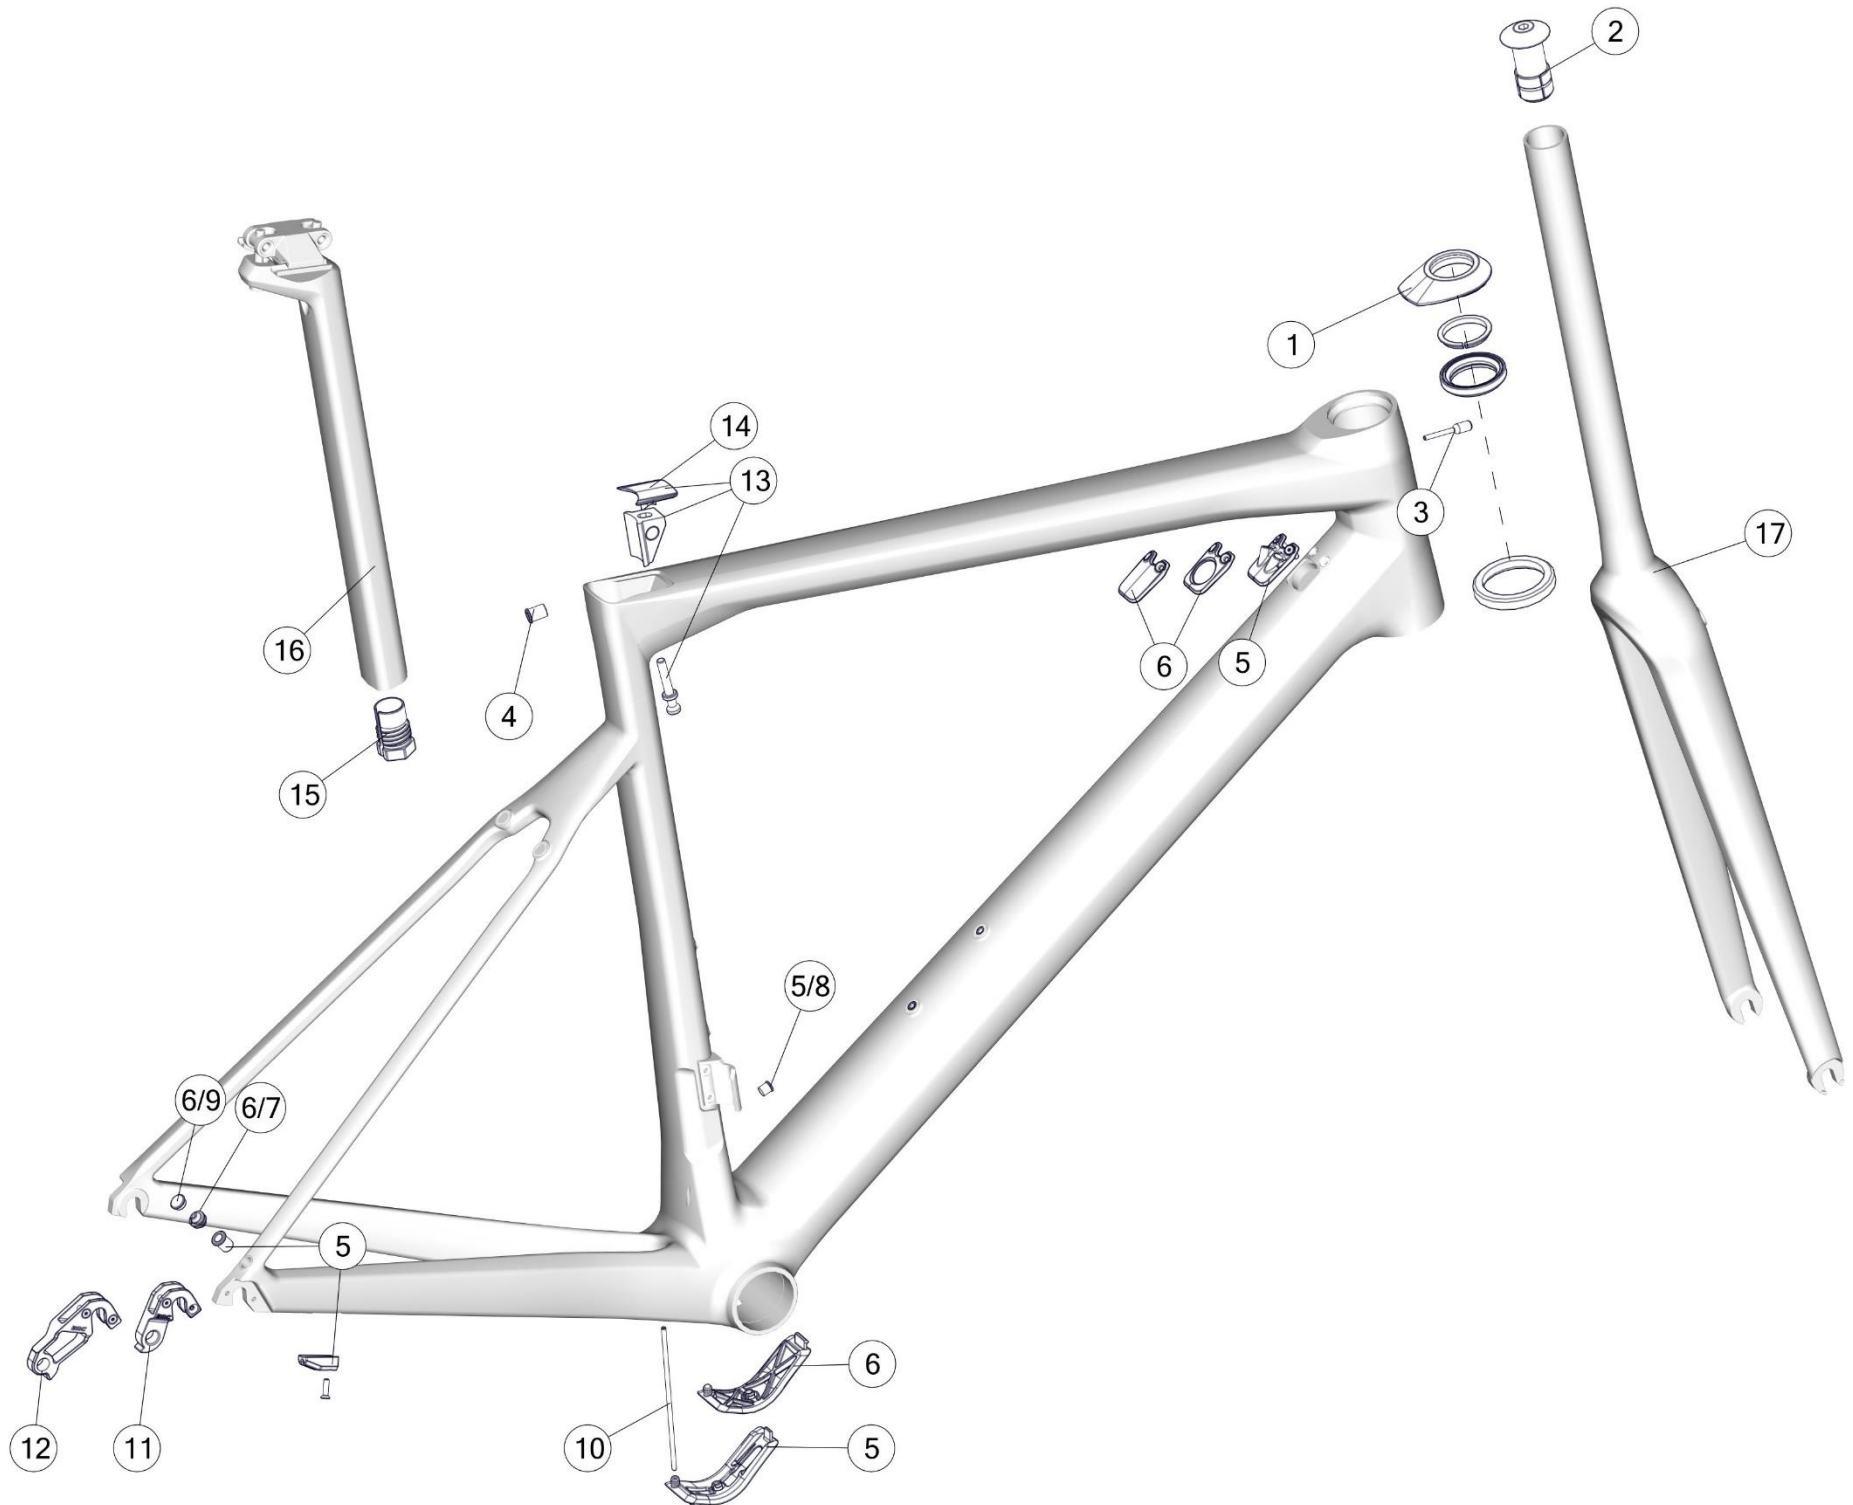

TEAMMACHINE SLR EDITION

Pos. N°	Part N°	Part Name	Description
1	301148	Headset SLR01/02 MY18	
2	213682	Expander # 2	
3	301104	Ball ferrules	10 pcs/set
3/4	301105	Cable stopper kit # 1	
5	301100	Mechanical kit # 7	
6	301102	Di2 kit # 8	Di2/ Etap
7	213675	Di2 plug kit # 1 - black	10 pcs/set (Shimano Di2)
8	212492	Di2 plug Kit # 3	10 pcs/set (Mech.)
9	301103	Di2 plug kit # 6	10 pcs/set (SRAM AXS)
10	301149	FD wire liner	10 pcs/set (Mech.)
11	301090	Dropout #56	Standard (Shimano/Sram)
11	302108	Dropout #69	12 speed (SRAM AXS)
12	301091	Dropout #57	Direct mount (Shimano only)
13/14	301098	Seatpost clamp #21	
14	301270	Seatpost clamp cover kit	3x 47/51, 7x 54-61
15	219532	Battery adapter, compliance post	
16	301897	teammachine SLR01 seatpost, 15mm offset	Stealth, 330mm
17	302055008027	Teammachine SLR02 Fork wht blk cbn	wht blk cbn