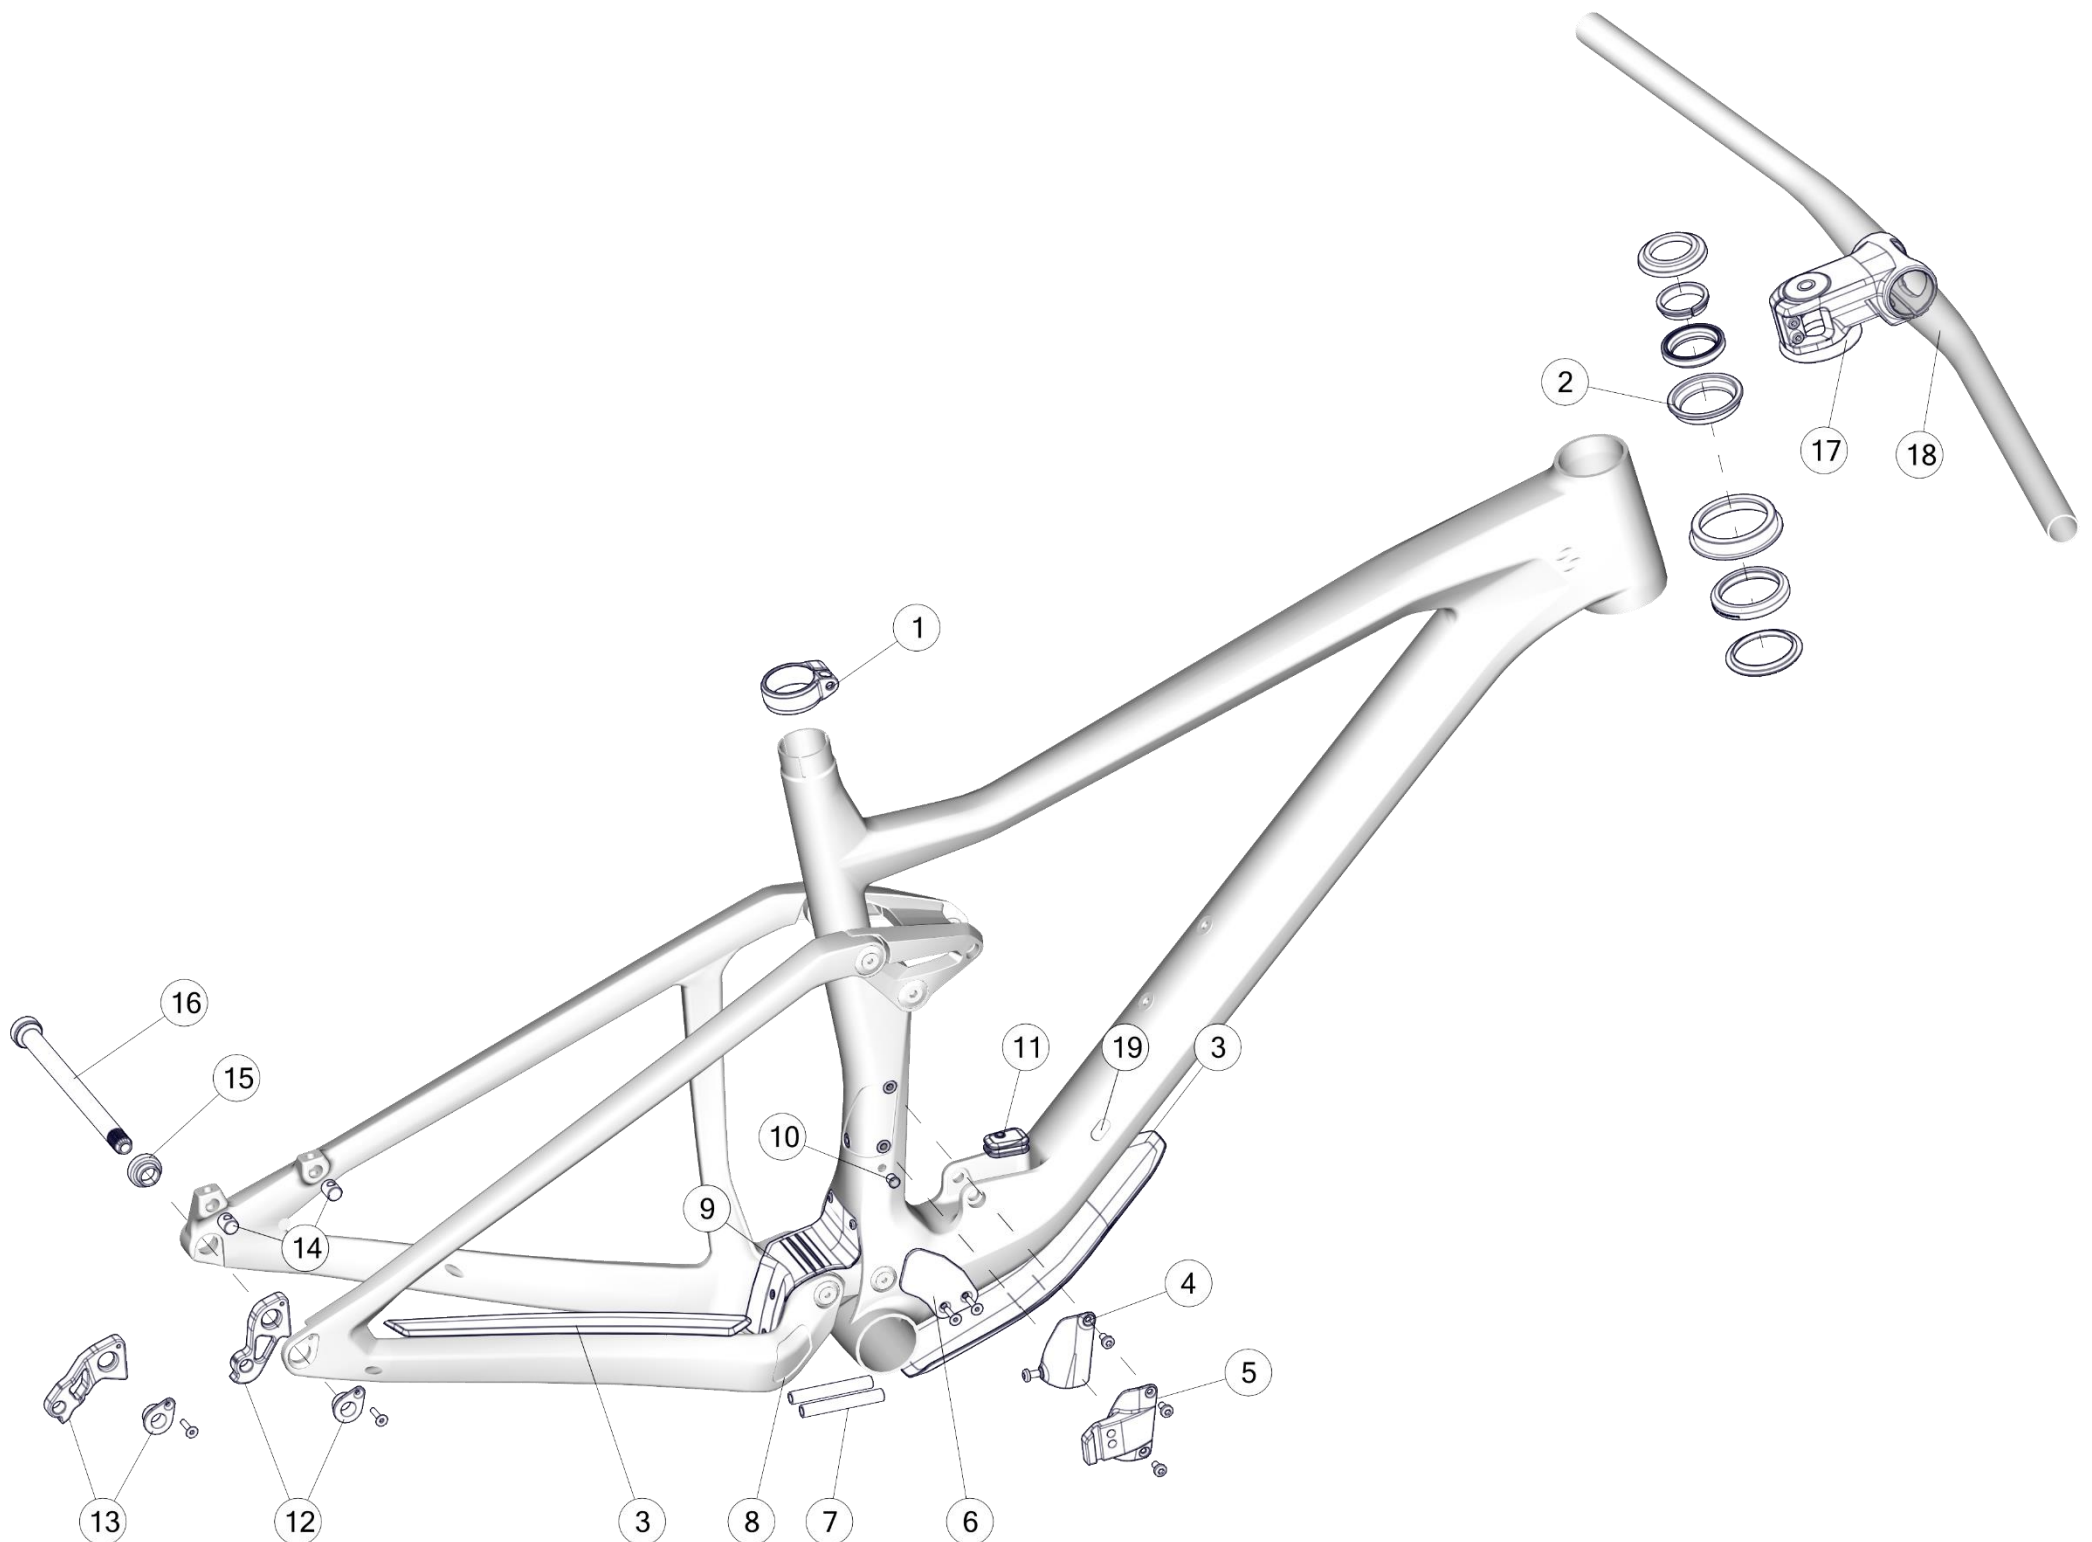

SPEEDFOX

Pos. N°	Part N°	Part Name	Description
1	207460	Raceclamp	Sandblasted black anodized
2	300467	Headset A45AC1	
3	301199	speedfox agonist C/S and D/T protection	
4	301195	speedfox agonist FD Cover	
5	301194	speedfox agonist FD Hanger	
6	221315	Chaincatcher SF01/02 29	
7	301204	Cable guide tubes	10 pcs/set
8	301200	speedfox01 agonist01 650b & 29" Anti chainsuck plate	
9	301196	Lowerlink protection	
10	213693	Di2 plug kit # 2 - black	10 pcs/set
11	301203	Shock remote rubber seal	5 pcs/set
12	301701	Dropout #65	Standard (Shimano/Sram)
13	301702	Dropout #66	Direct mount (Shimano only)
14	215670	post mount bolt $\varnothing$10x11.6mm, silver	
15	301193	speedfox 01 agonist 01 Dropout bushing kit	10 pcs/set
16	301696	Thru axle kit #5	Black, M12x1mm
17	301713006925	Stem MSM01 Stealth 50mm	50mm
17	301713006926	Stem MSM01 Stealth 60mm	60mm
17	301713006927	Stem MSM01 Stealth 70mm	70mm
18	30000746	Handlebar Mountainbike Flat Bar FB01, 760mm	760mm
19	224042	Cable exit cover	
-	30000716	BB Protection Sticker SF AG