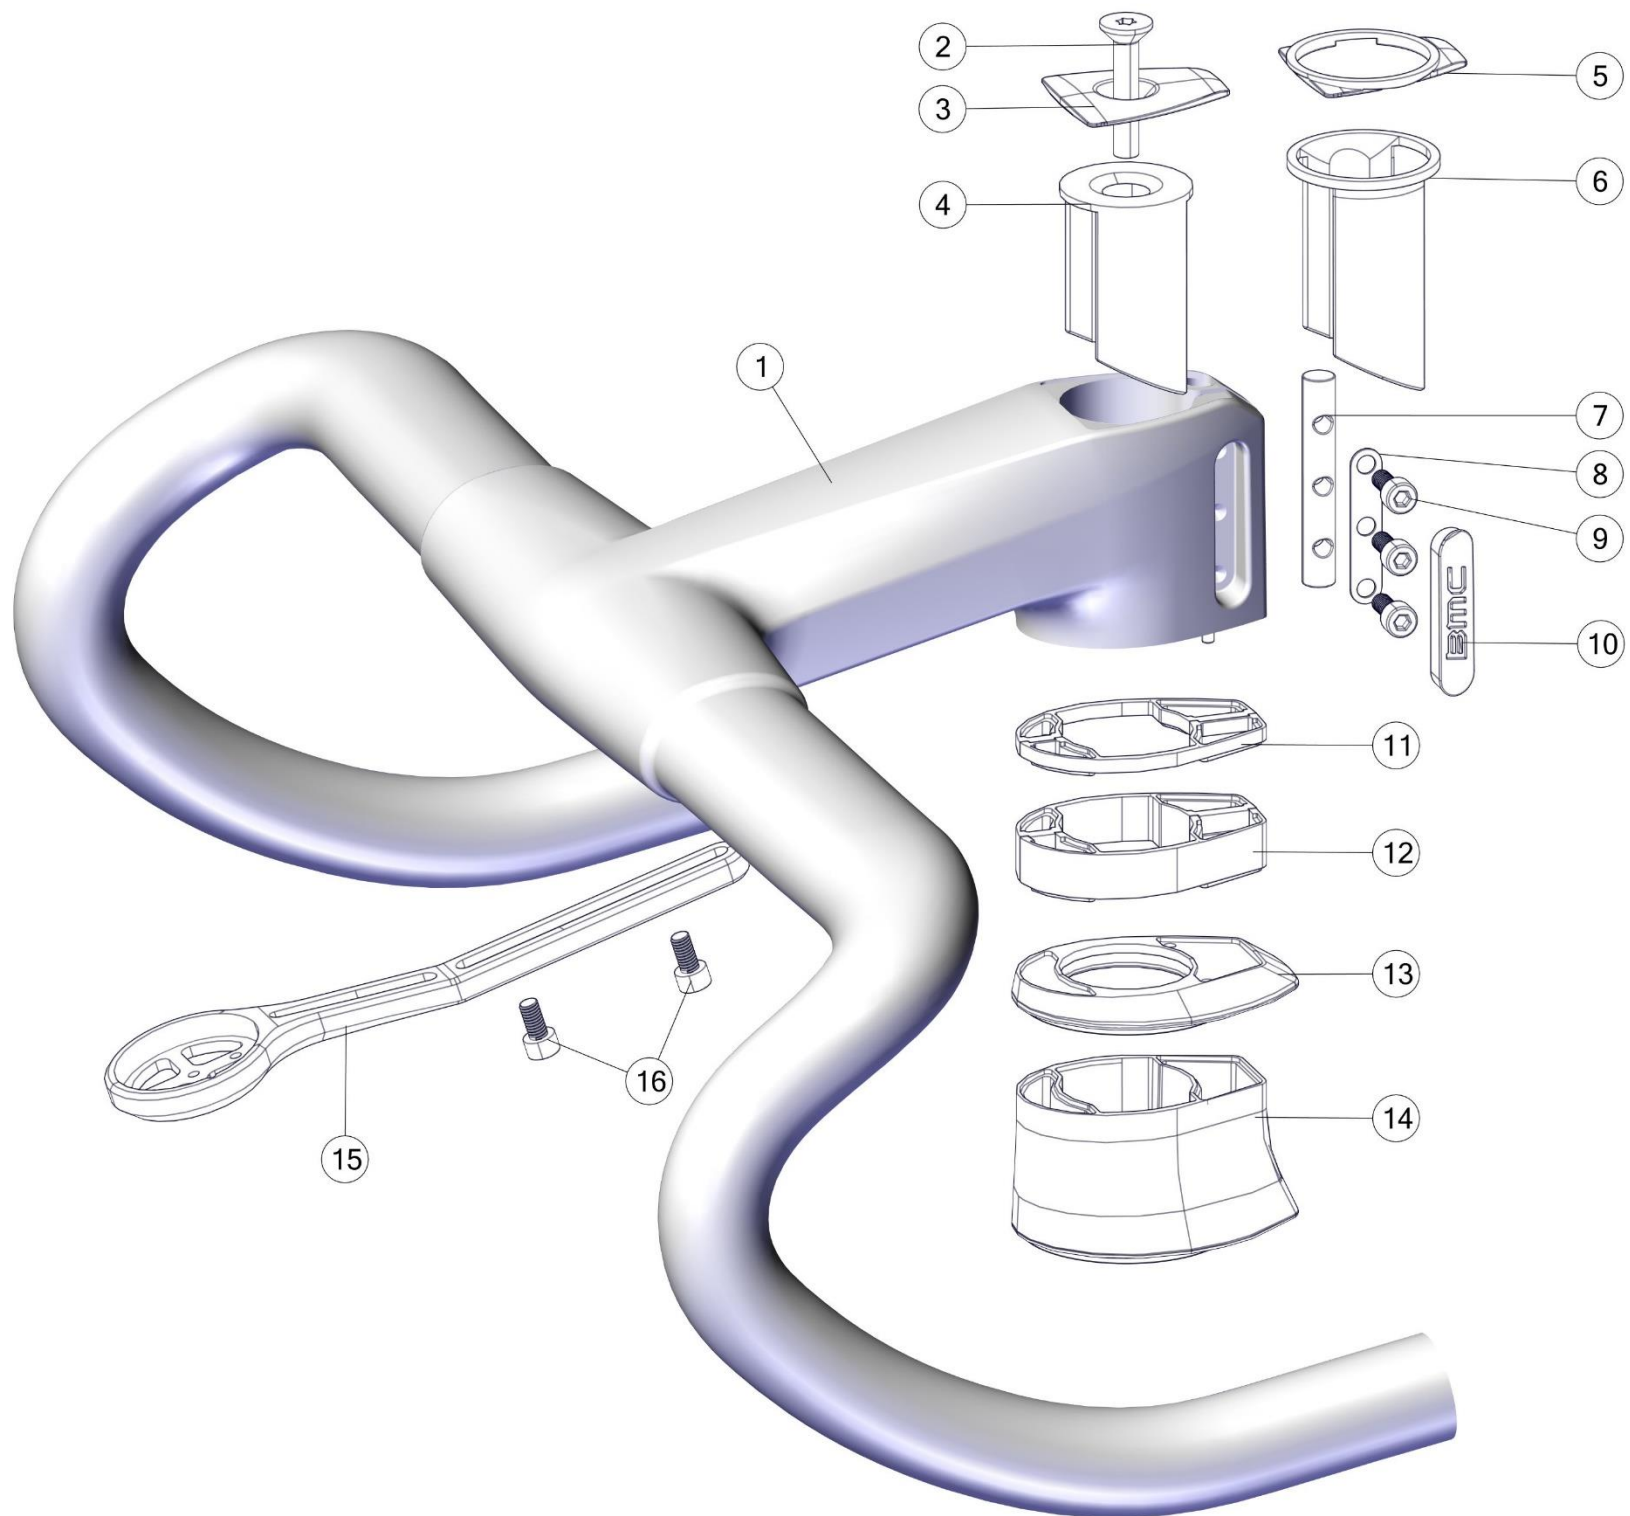

CARBON COCKPIT

Pos. N°	Part N°	Part Name	Description	Angle	Drop	Reach
2 to 10	30000709	CKP ICS Carbon Small Part Kit RED	including self cutting bolt			
15, 16	30000720	Computer Mount ICS Carbon	for Garmin & Wahoo, incl GO PRO Mount			
11 to 14	30000723	Topcone Set RED ICS2, ICS Carbon (Low 5mm, High 30mm)	red top cones and spacers			
1 to 4, 7 to 10	30000726	Cockpit ICS Carbon RED 90/400mm	w/o open top cap and wedge w/o spacers or top cones w/o computer mount	-12.5°	127	67
1 to 4, 7 to 10	30000727	Cockpit ICS Carbon RED 100/420mm		-12.5°	127	67
1 to 4, 7 to 10	30000728	Cockpit ICS Carbon RED 110/420mm		-12.5°	127	67
1 to 4, 7 to 10	30000729	Cockpit ICS Carbon RED 120/420mm		-12.5°	127	67
1 to 4, 7 to 10	30000730	Cockpit ICS Carbon RED 110/400mm Team		-12.5°	127	77
1 to 4, 7 to 10	30000731	Cockpit ICS Carbon RED 120/400mm Team		-12.5°	127	77
1 to 4, 7 to 10	30000732	Cockpit ICS Carbon RED 130/400mm Team		-12.5°	127	77
1 to 4, 7 to 10	30000733	Cockpit ICS Carbon RED 140/400mm Team		-12.5°	127	77