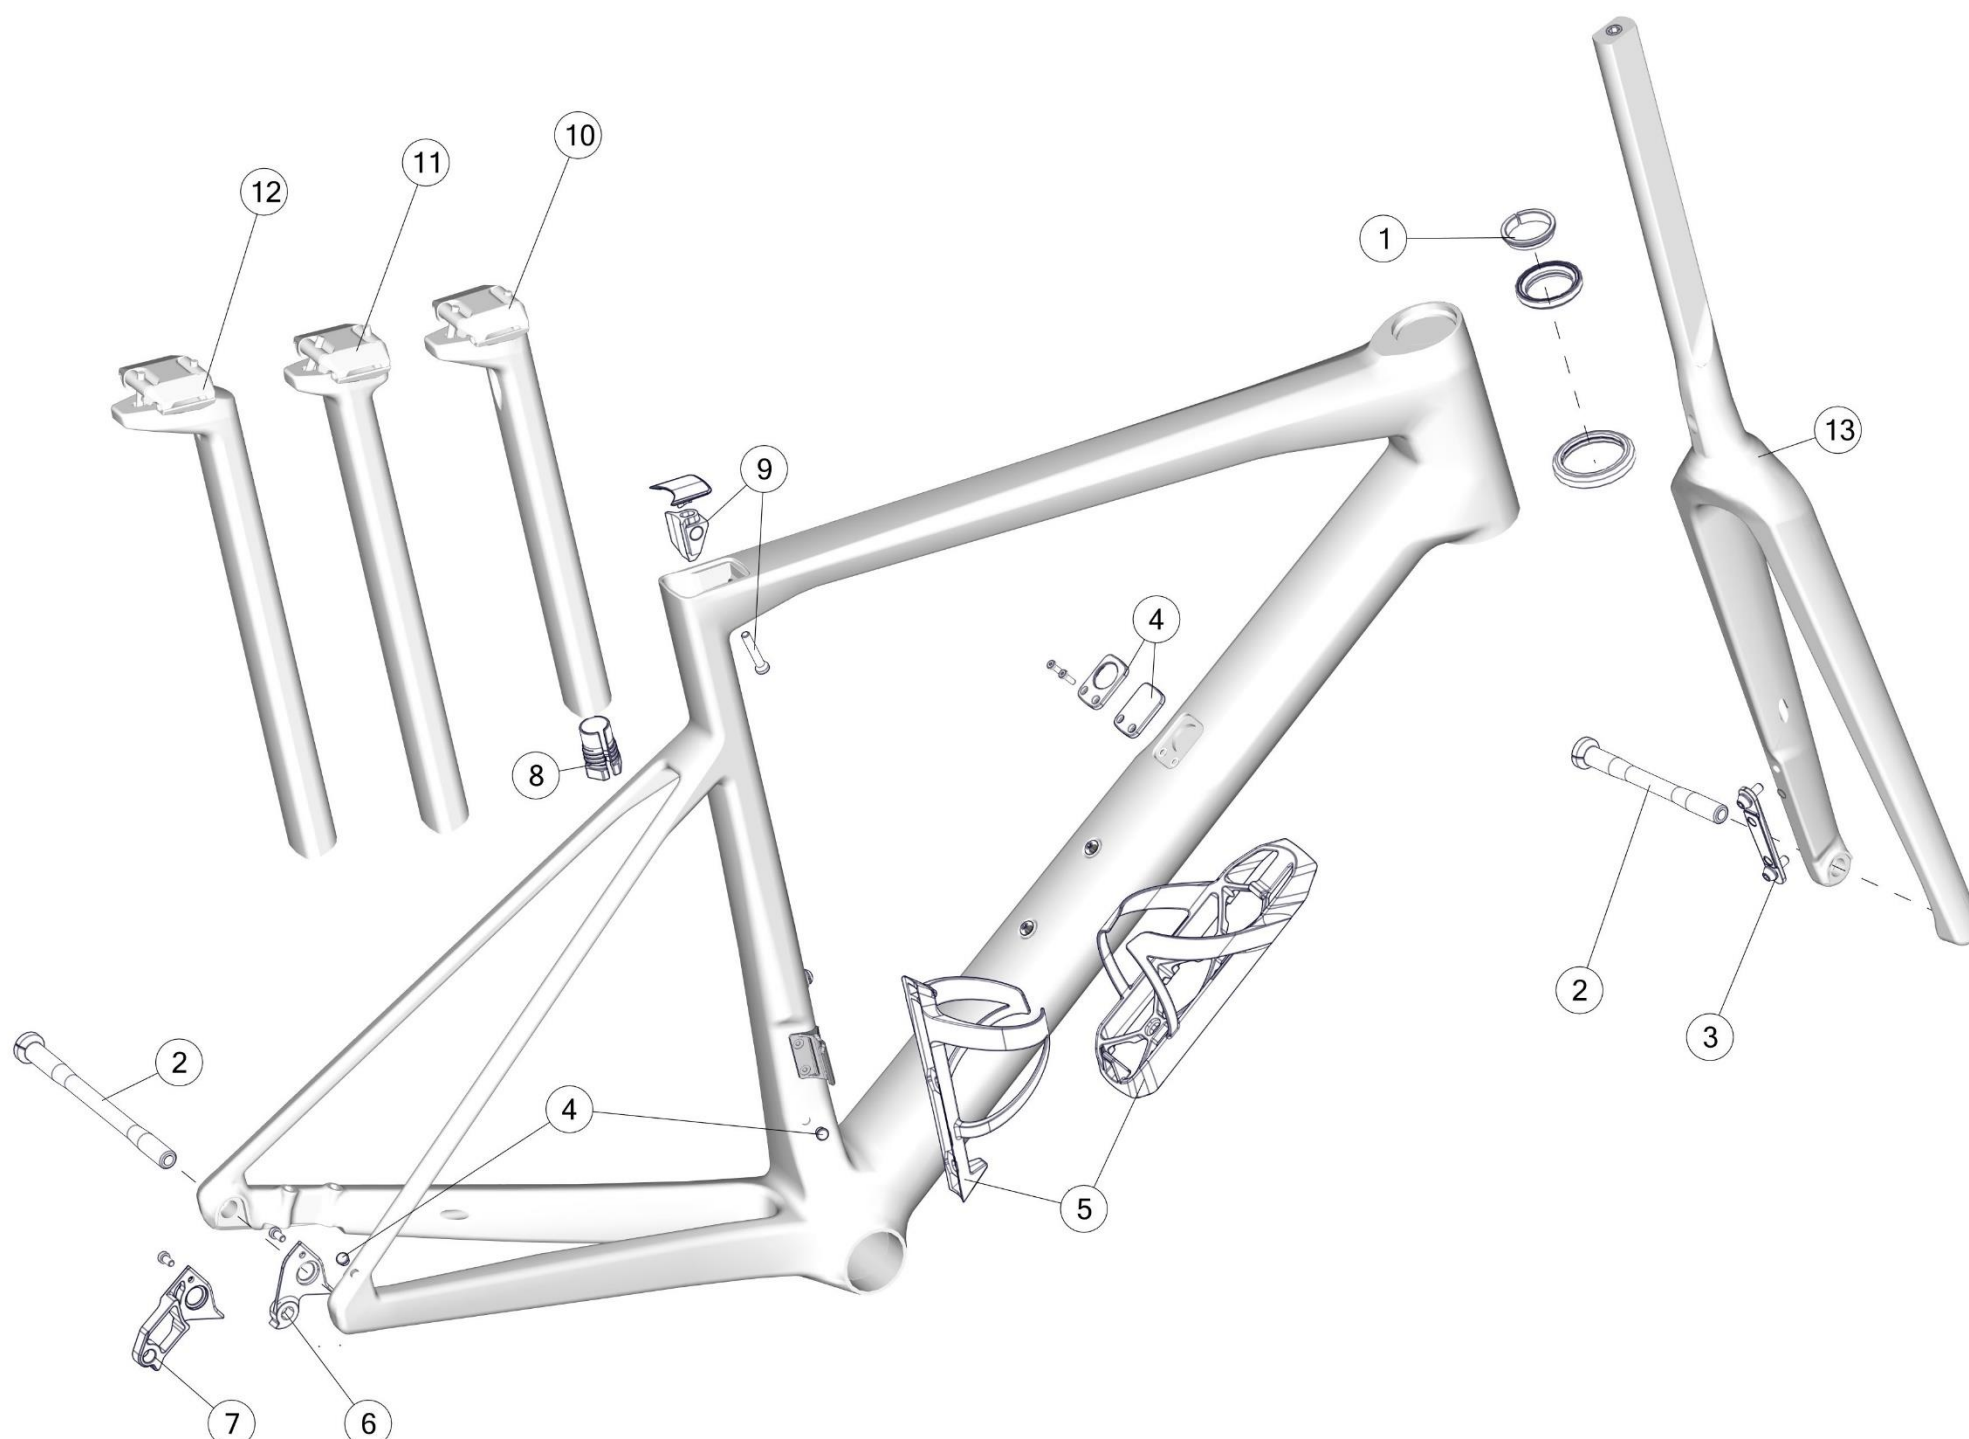

Pos. N°	Part N°	Part Name	Description
1	30000704	Headset B 13	Headset, w/o top cone →ICS2 stem
2	30000699	Axle Kit #7 Stealth	
3	30000714	Brake Mount Adapter SLR01 / SLR	for 160mm rotor
4	30000705	Cable Guide #26	for Di2 and wireless
5	30000698	Aero Cage Set	
6	30000700	Dropout #71	Standard (Shimano/Sram/Campa)
7	30000701	Dropout #72	Direct mount (Shimano only)
8	212500	Internal Battery Adapter	
9	30000702	Seatpost Clamp #26	incl. Both cover for all frame sizes
10	30000742	Seatpost MY21 Teammachine SLR 01/SLR, 15mm offset, 400mm	standard part
11	30000741	Seatpost MY21 Teammachine SLR 01/SLR, 0mm offset, 400mm	fitting part
12	30000743	Seatpost MY21 Teammachine SLR 01/SLR, 30mm offset, 400mm	fitting part
13	30000612	Flat steerer fork SLR01 ONE 47-51 MY21	cbn wht red
13	30000613	Flat steerer fork SLR01 ONE 54-61 MY21	cbn wht red
13	30000614	Flat steerer fork SLR01 TWO 47-51 MY21	gry wht red
13	30000615	Flat steerer fork SLR01 TWO 54-61 MY21	gry wht red
13	30000616	Flat steerer fork SLR01 THREE 47-51 MY21	ora blk cbn
13	30000617	Flat steerer fork SLR01 THREE 54-61 MY21	ora blk cbn
13	30000618	Flat steerer fork SLR01 FOUR 47-51 MY21	blu wht cbn
13	30000619	Flat steerer fork SLR01 FOUR 54-61 MY21	blu wht cbn
13	30000620	Flat steerer fork SLR01 MOD VAR2 47-51 MY21	pet wht red
13	30000621	Flat steerer fork SLR01 MOD VAR2 54-61 MY21	pet wht red
13	30000622	Flat steerer fork SLR01 MOD VAR3 47-51 MY21	grn blk cbn
13	30000623	Flat steerer fork SLR01 MOD VAR3 54-61 MY21	grn blk cbn