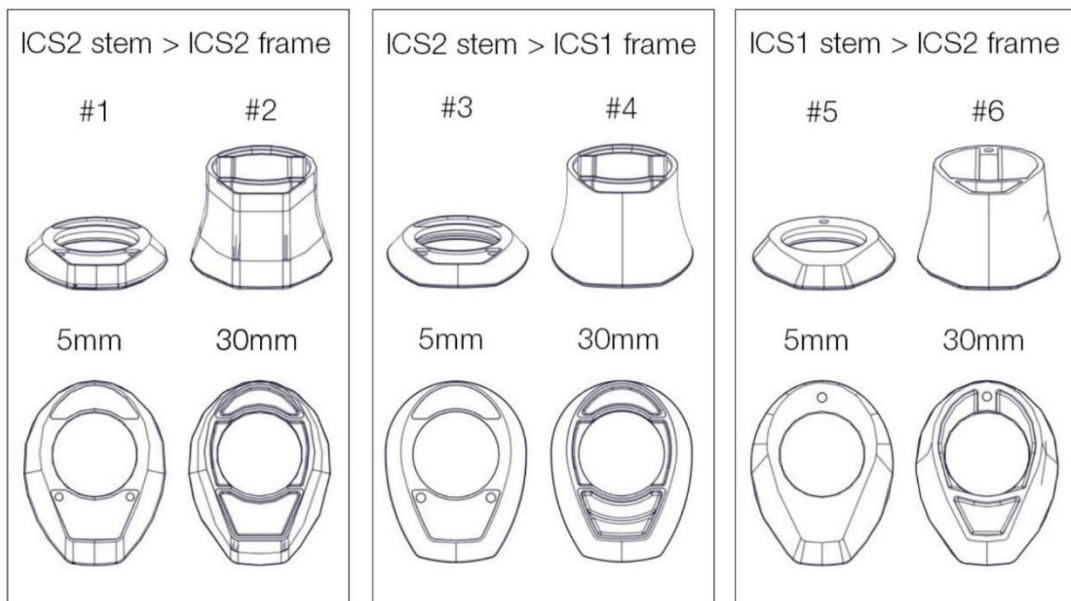

*ICS2 TC shape frames: Teammachine SLR01/ SLR, MY21

**ICS1 frames; Teammachine SLR01/ SLR02 MY18-20; Roadmachine >MY20; UnReSticted URS

Roadmachine MY17-19 and Timemachine Road are not compatible with ICS2 top cones and stem

ICS2 stem cannot be used in combination with round steerer forks (SLR, Roadmachine, SLR02, Roadmachine 02)