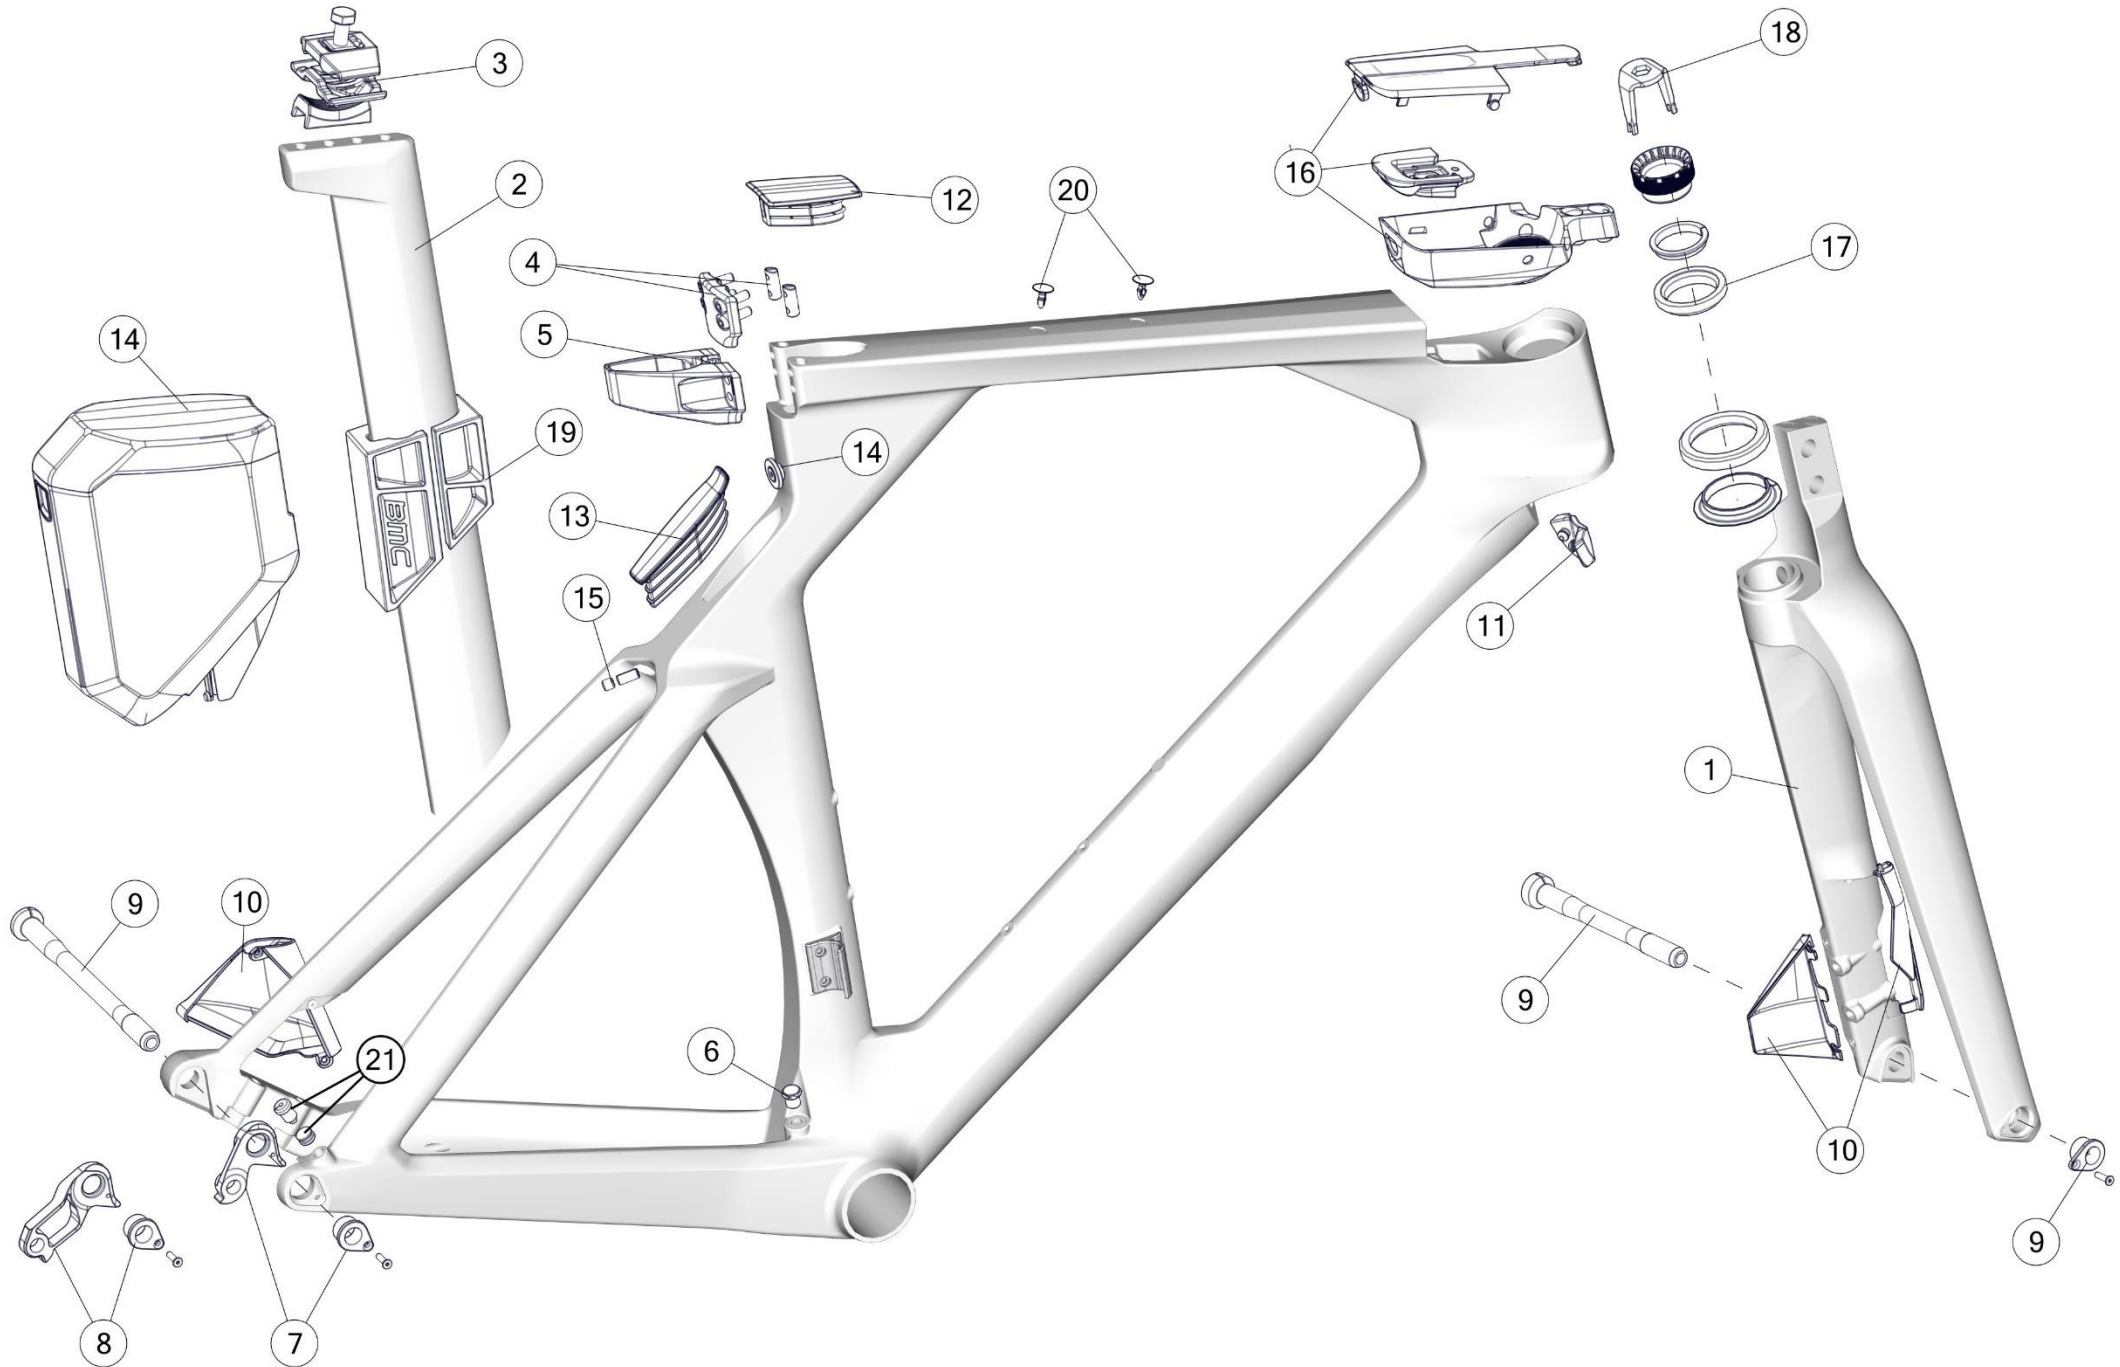

*Attention: #302221 does not fit with ICS0° stem!

ICS1

ICS0°

ICS AERO STEM & HANDLEBAR

Pos. N°	Part N°	Part Name	Description	Angle	Drop	Reach
1 to 10	301704006915	Stem ICS01 AERO Stealth 100mm	100mm	-15°		
1 to 10	301704006916	Stem ICS01 AERO Stealth 110mm	110mm	-15°		
1 to 10	301704006917	Stem ICS01 AERO Stealth 120mm	120mm	-15°		
1 to 10	301704006918	Stem ICS01 AERO Stealth 130mm	130mm	-15°		
2-10	301666	ICS Aero stem part kit				
11, 13	301703	Garmin/Go-Pro ICS01 AERO Stem mount set	Polyamid Not suited for devices over 100g!			
11,12,14	30000719	Computer Mount ICS Aero	Aluminium			
15	302068008091	Handlebar ICS AERO Stealth 400mm	400mm, stealth		122mm	64mm
15	302068008092	Handlebar ICS AERO Stealth 420mm	420mm, stealth, ca. 232g		122mm	64mm
15	302068008093	Handlebar ICS AERO Stealth 440mm	440mm, stealth		122mm	64mm
15	302081008105	Handlebar ICS AERO TEAM Stealth 400mm	400mm, stealth		126mm	80mm
15	302081008106	Handlebar ICS AERO TEAM Stealth 420mm	420mm, stealth		126mm	80mm
15	302081008107	Handlebar ICS AERO TEAM Stealth 440mm	440mm, stealth		126mm	80mm
16	30000749	ICS Aero Clip-On Extensions				

TIMEMACHINE 01 V-COCKPIT

Pos. N°	Part N°	Part Name	Description
1 - 5	300886	TM01 V - Cockpit	
1	300828	TM01 Extension bracket kit	
2	300829	TM01 Slider kit	short & long
2c	300830	TM01 Slider covers	
3	300831	TM01 V covers	
4	300832	TM01 V-Cockpit bridge	
5	300833	TM01 V & Flat Cockpit bolt kit	
1b	300834	TM01 Extension cover plates	
1d	300877	TM01 Additional reach plates	incl. Bolts
1f	300878	TM01 Extension clamp	
1e	300961	TM01 Extension end plugs	
-	301687	TM01 V-Cockpit, angle brackets 10° left/right	