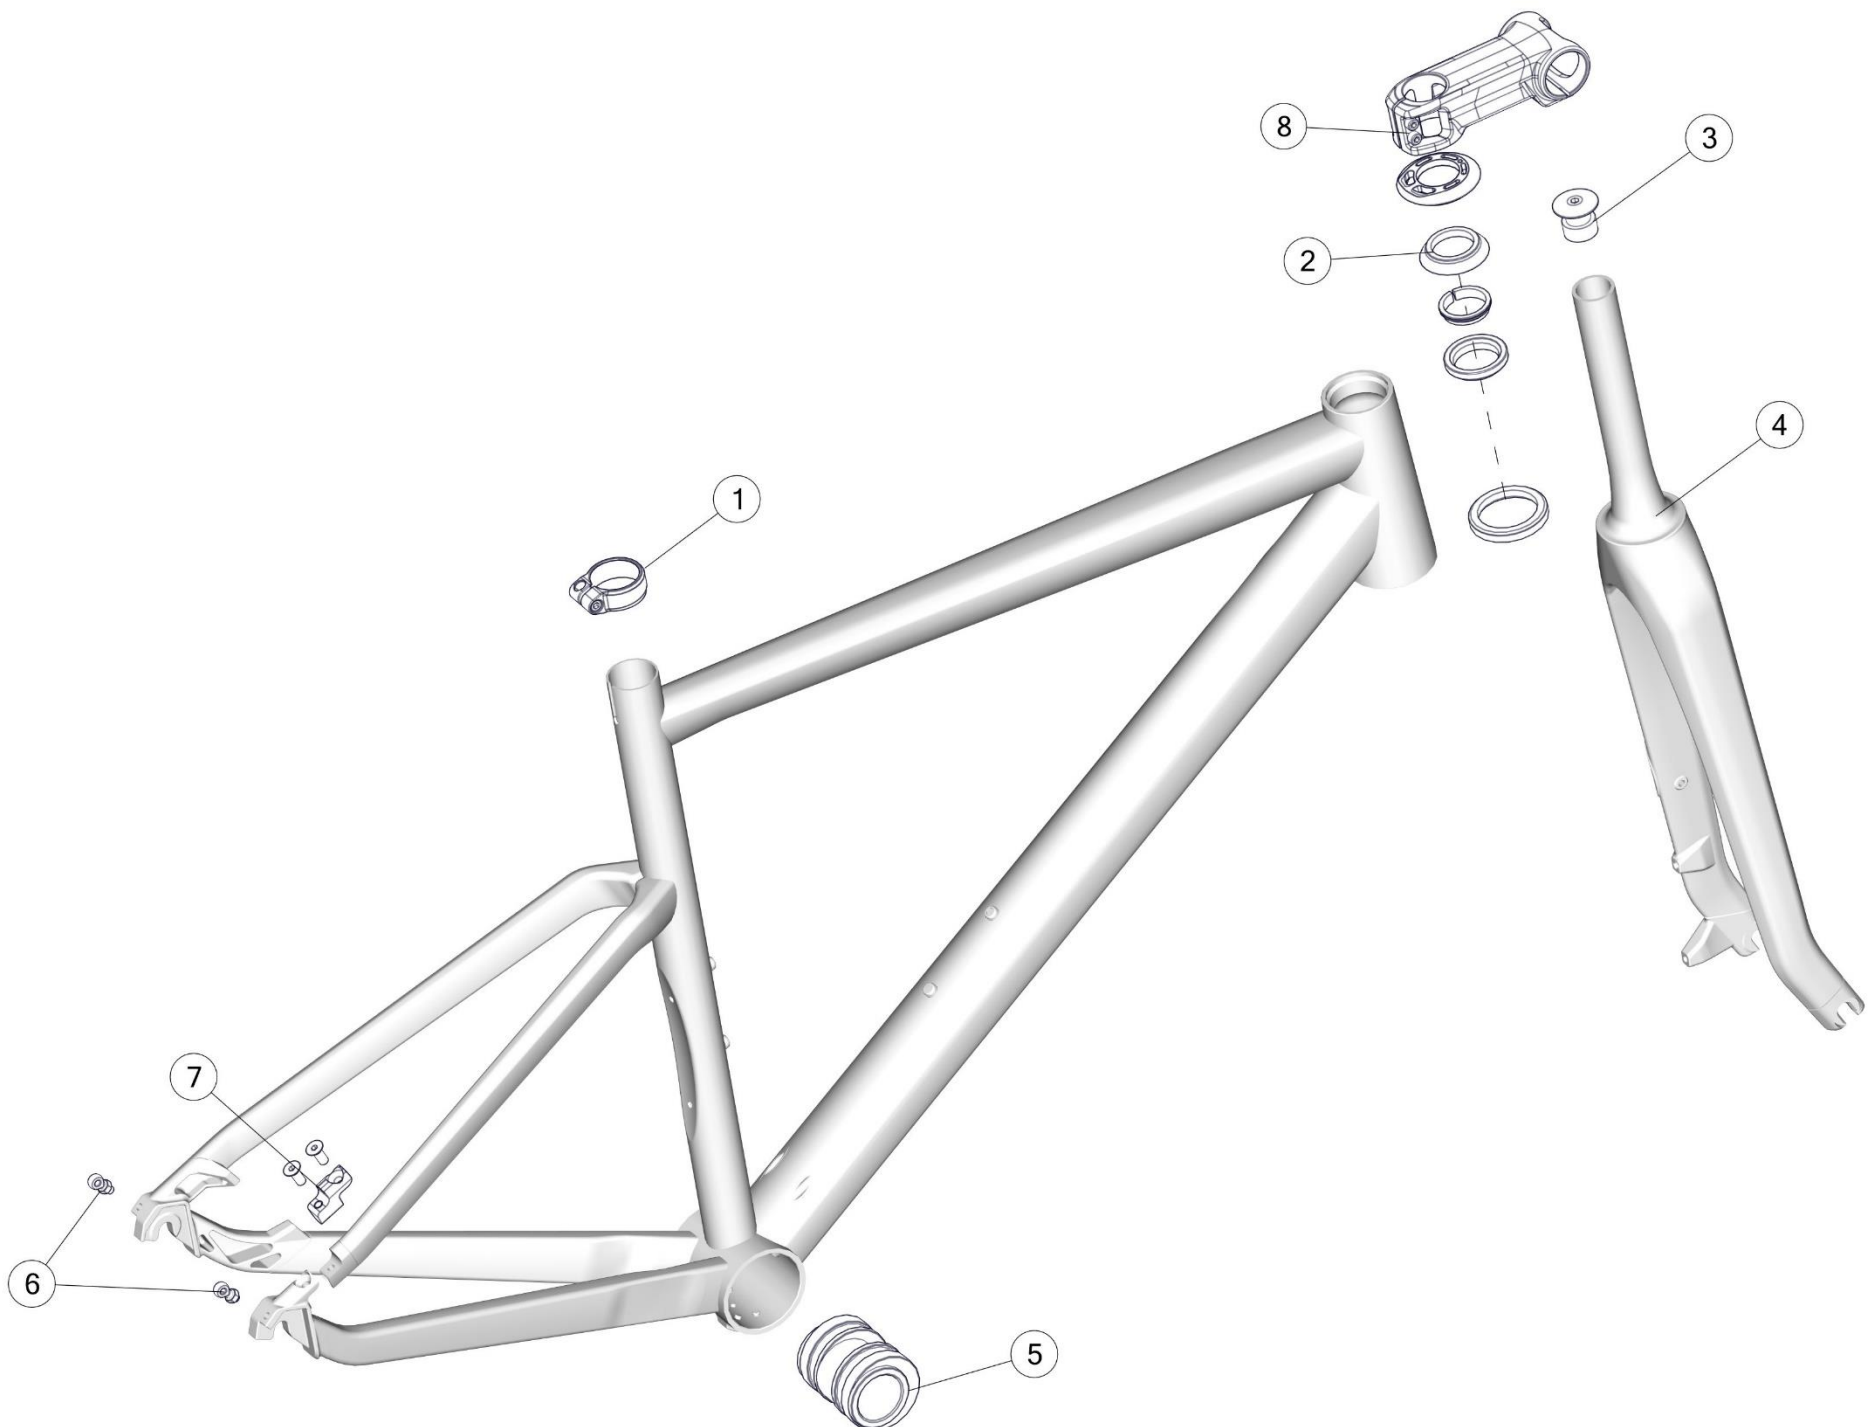

ALPENCHALLENGE AC01 IGH

Pos. N°	Part N°	Part Name	Description
1	207460	Raceclamp	Sandblasted black anodized
2	213713	Headset VP-B351AC1	Black, for carbon fork
2	300650	Headset FSA NO. 42 / 48 / ACB	Black, for alloy fork
3	220579	Expander # 3	Black/ silver
4	30000657	Fork AC01 ONE MY21	ant ant ant
5	213718	Eccentric	Silver
6	216673	Fender mount	Silver
7	213715	Belt Gate	Black anodized
8	30000744	Stem MSM01, Mountain Bike Stem, 80mm	
8	30000745	Stem MSM01, Mountain Bike Stem, 90mm	
-	301167	Kickstand mount cover	
-	30000717	Fender Kit AC01	Black, Front & Rear