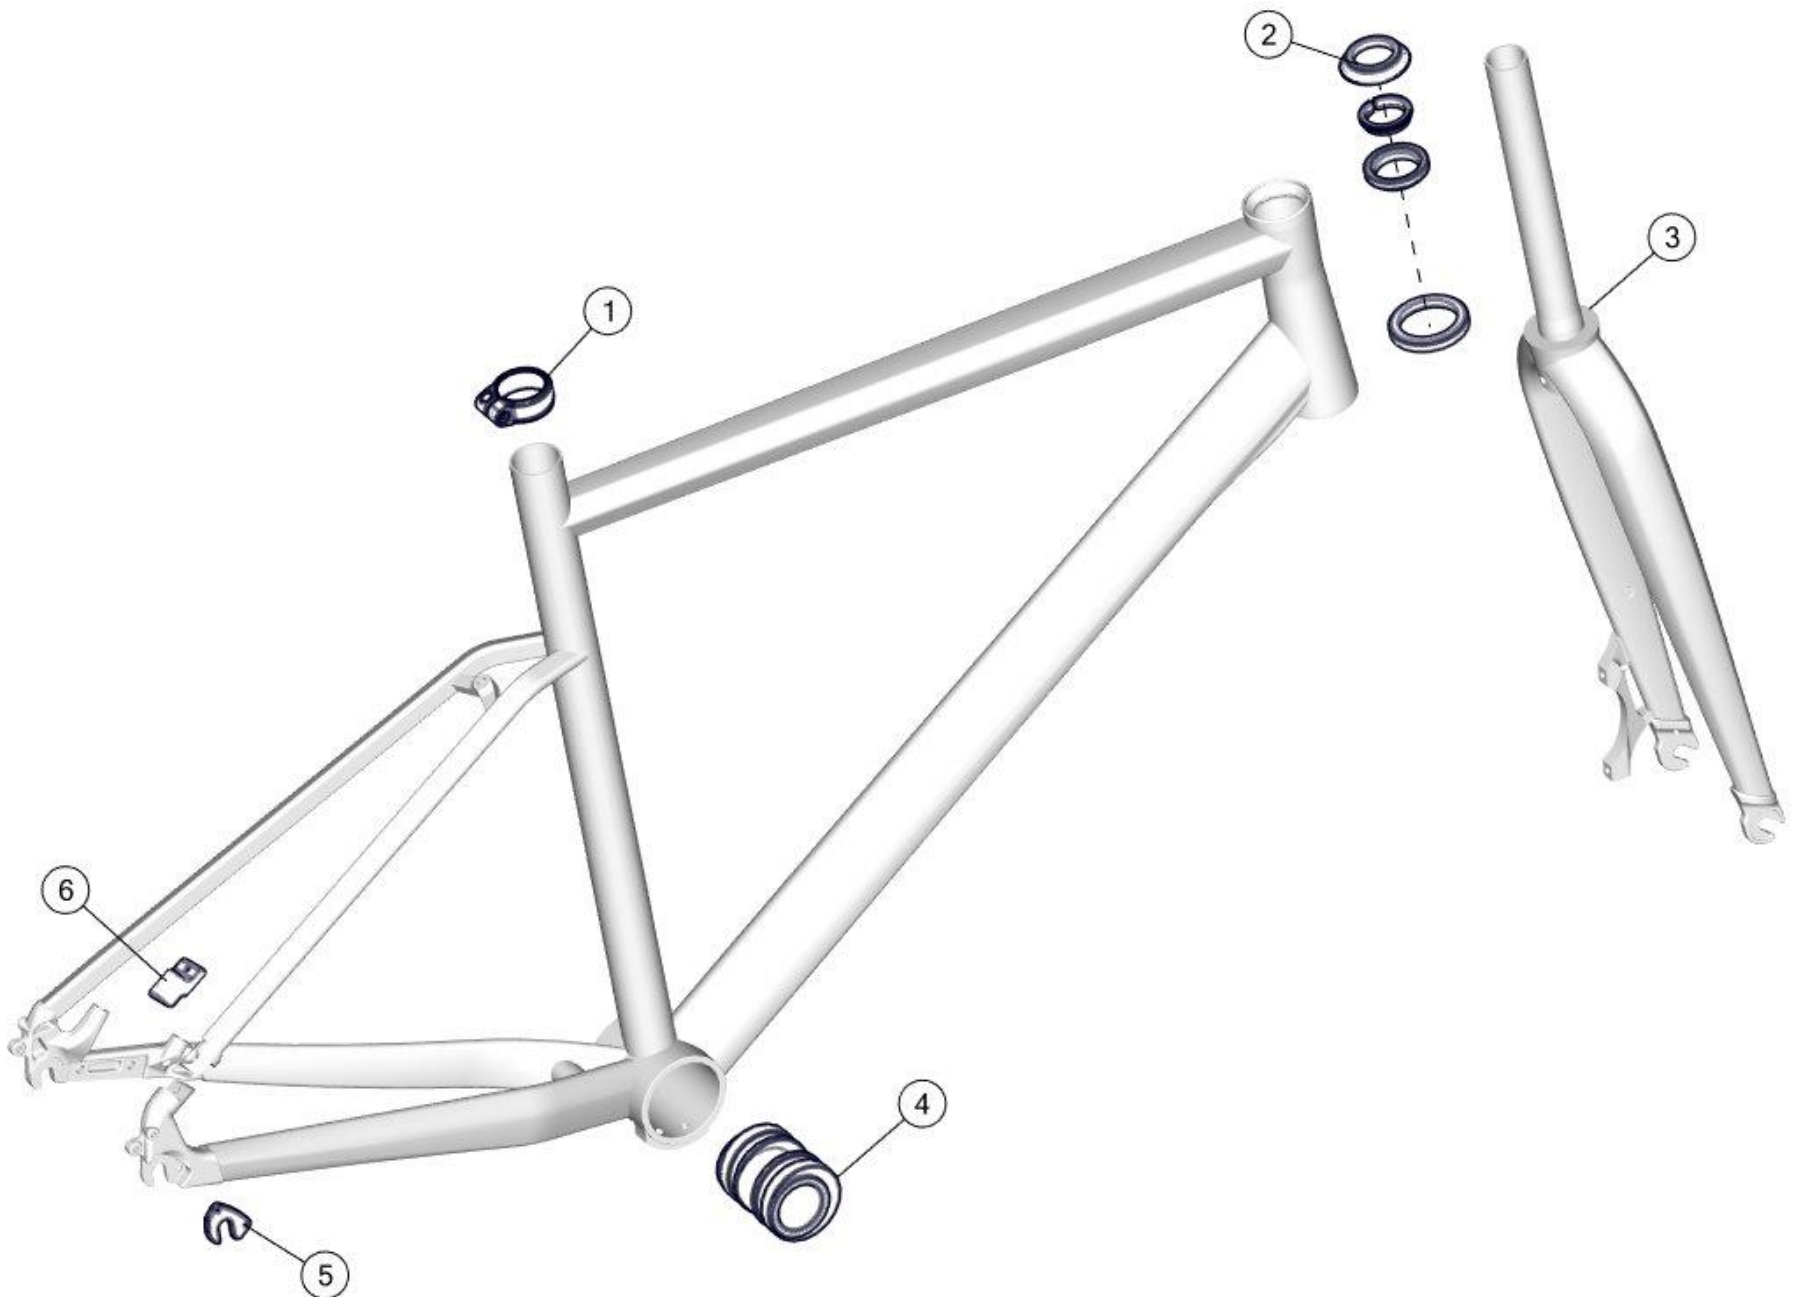

ALPENCHALLENGE IGH

Pos. N°	Part N°	Part Name	Description
1	207460	Raceclamp	
2	301166	Headset FSA NO.8	
3	3000644	Fork AC ONE MY21	amb blk blk
4	213718	Eccentric	Silver
5	301095	Dropout #61	
6	210563	Belt Gate	
-	300676	Cable guide # 16