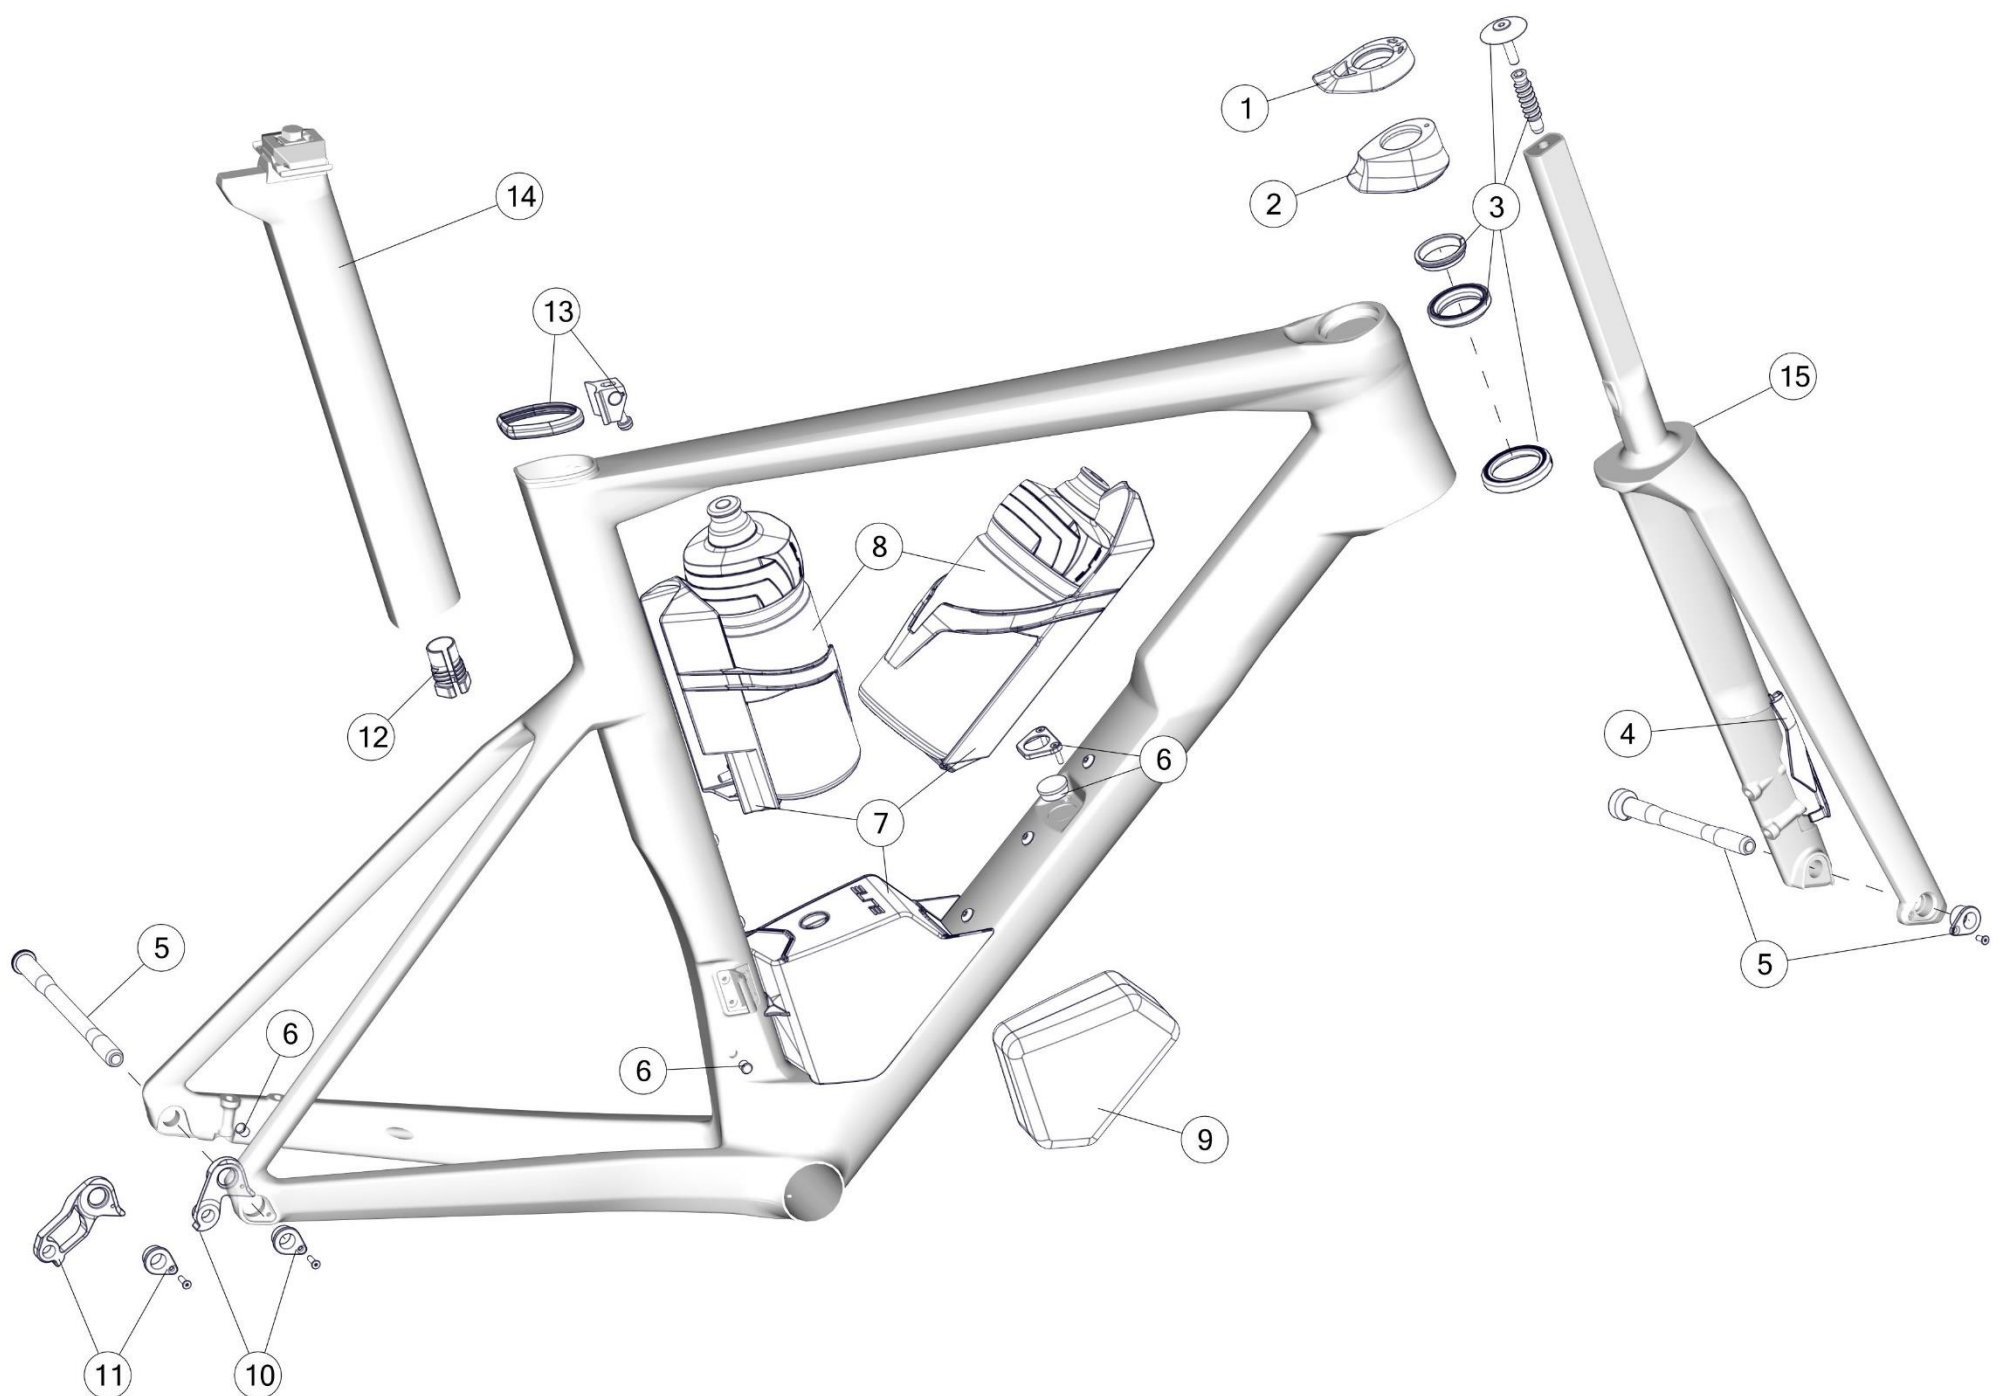

TIMEMACHINE 01 ROAD

Pos. N°	Part N°	Part Name	Description
1	301706	Timemachine Road 01 topcone low	12mm
2	301705	Timemachine Road 01 topcone high	27mm
3	301635	Timemachine 01 Road headset	
4	301639	Timemachine 01 Road rotor cover	
5	301628	Thru axle kit #1	front & rear axle, 12x1mm
6	301637	Cable guide #22	
7/8/9	301709	Aero module	
8	301711	Aero module Waterbottle	
9	301710	Aero module Innerbag	
10	301092	Dropout #58	Standard (Shimano/Sram)
10	302109	Dropout #70	12 speed (SRAM AXS)
11	301093	Dropout #59	Direct mount (Shimano only)
12	212500	Internal Battery Adapter	
13	301636	Seatpost clamp #22	
14	301640	Timemachine 01 Road seatpost	Adjustable offset, 300mm
15	3000624	Flat steerer fork TMR01 ONE 47-51 MY21	pet red gol
15	3000625	Flat steerer fork TMR01 ONE 54-61 MY21	pet red gol
15	3000626	Flat steerer fork TMR01 TWO 47-51 MY21	cbn wht wht
15	3000627	Flat steerer fork TMR01 TWO 54-61 MY21	cbn wht wht
15	3000628	Flat steerer fork TMR01 THREE 47-51 MY21	pet blk cbn
15	3000629	Flat steerer fork TMR01 THREE 54-61 MY21	pet blk cbn
15	3000630	Flat steerer fork TMR01 MOD 47-51 MY21	cbn blk blk
15	3000631	Flat steerer fork TMR01 MOD 54-61 MY21	cbn blk blk