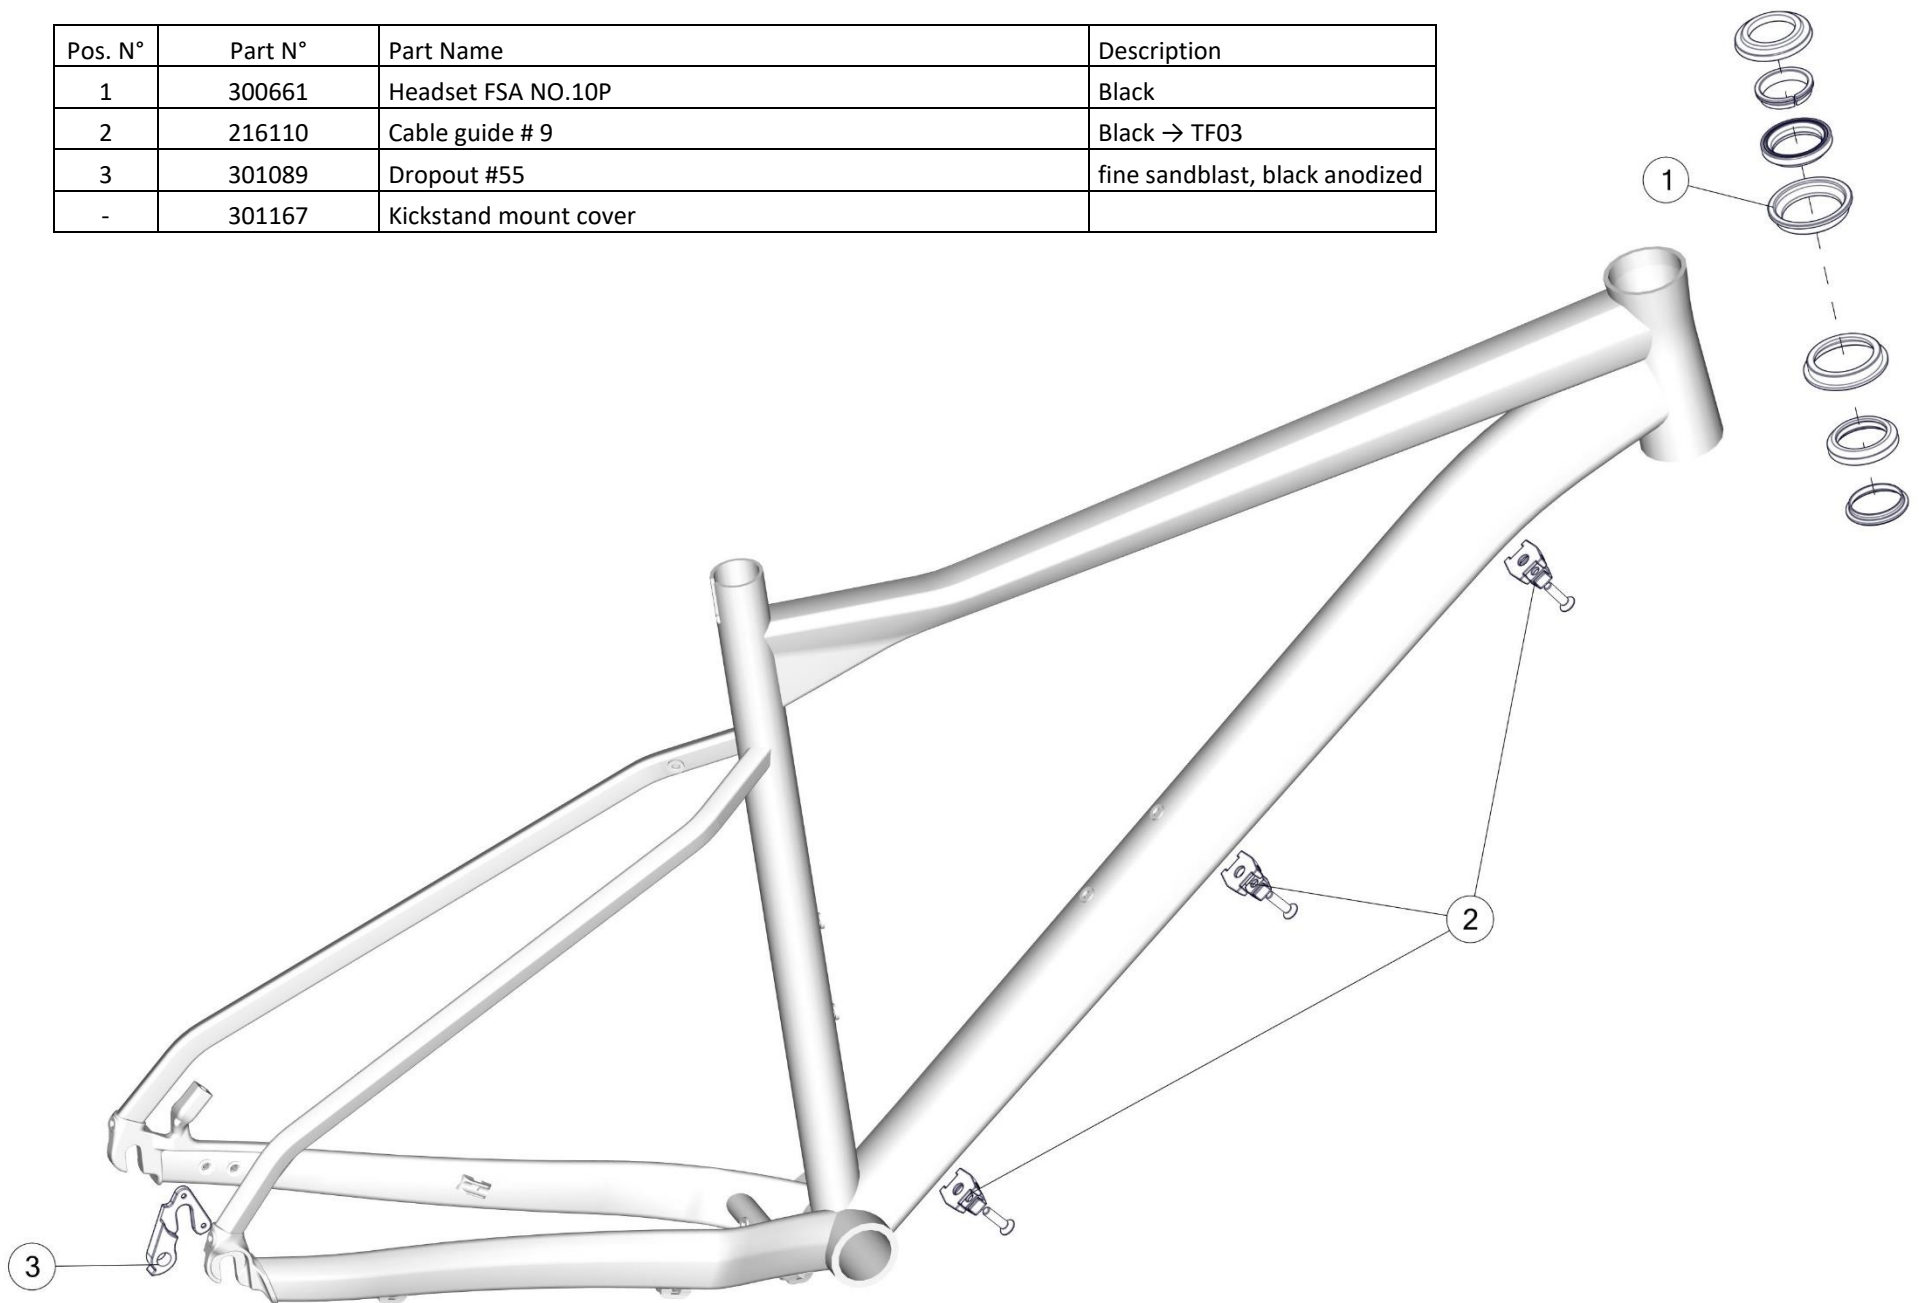

BLAST 27

Pos. N°	Part N°	Part Name	Description
1	300661	Headset FSA NO.10P	Black
2	216110	Cable guide # 9	Black → TF03
3	301089	Dropout #55	fine sandblast, black anodized
-	301167	Kickstand mount cover