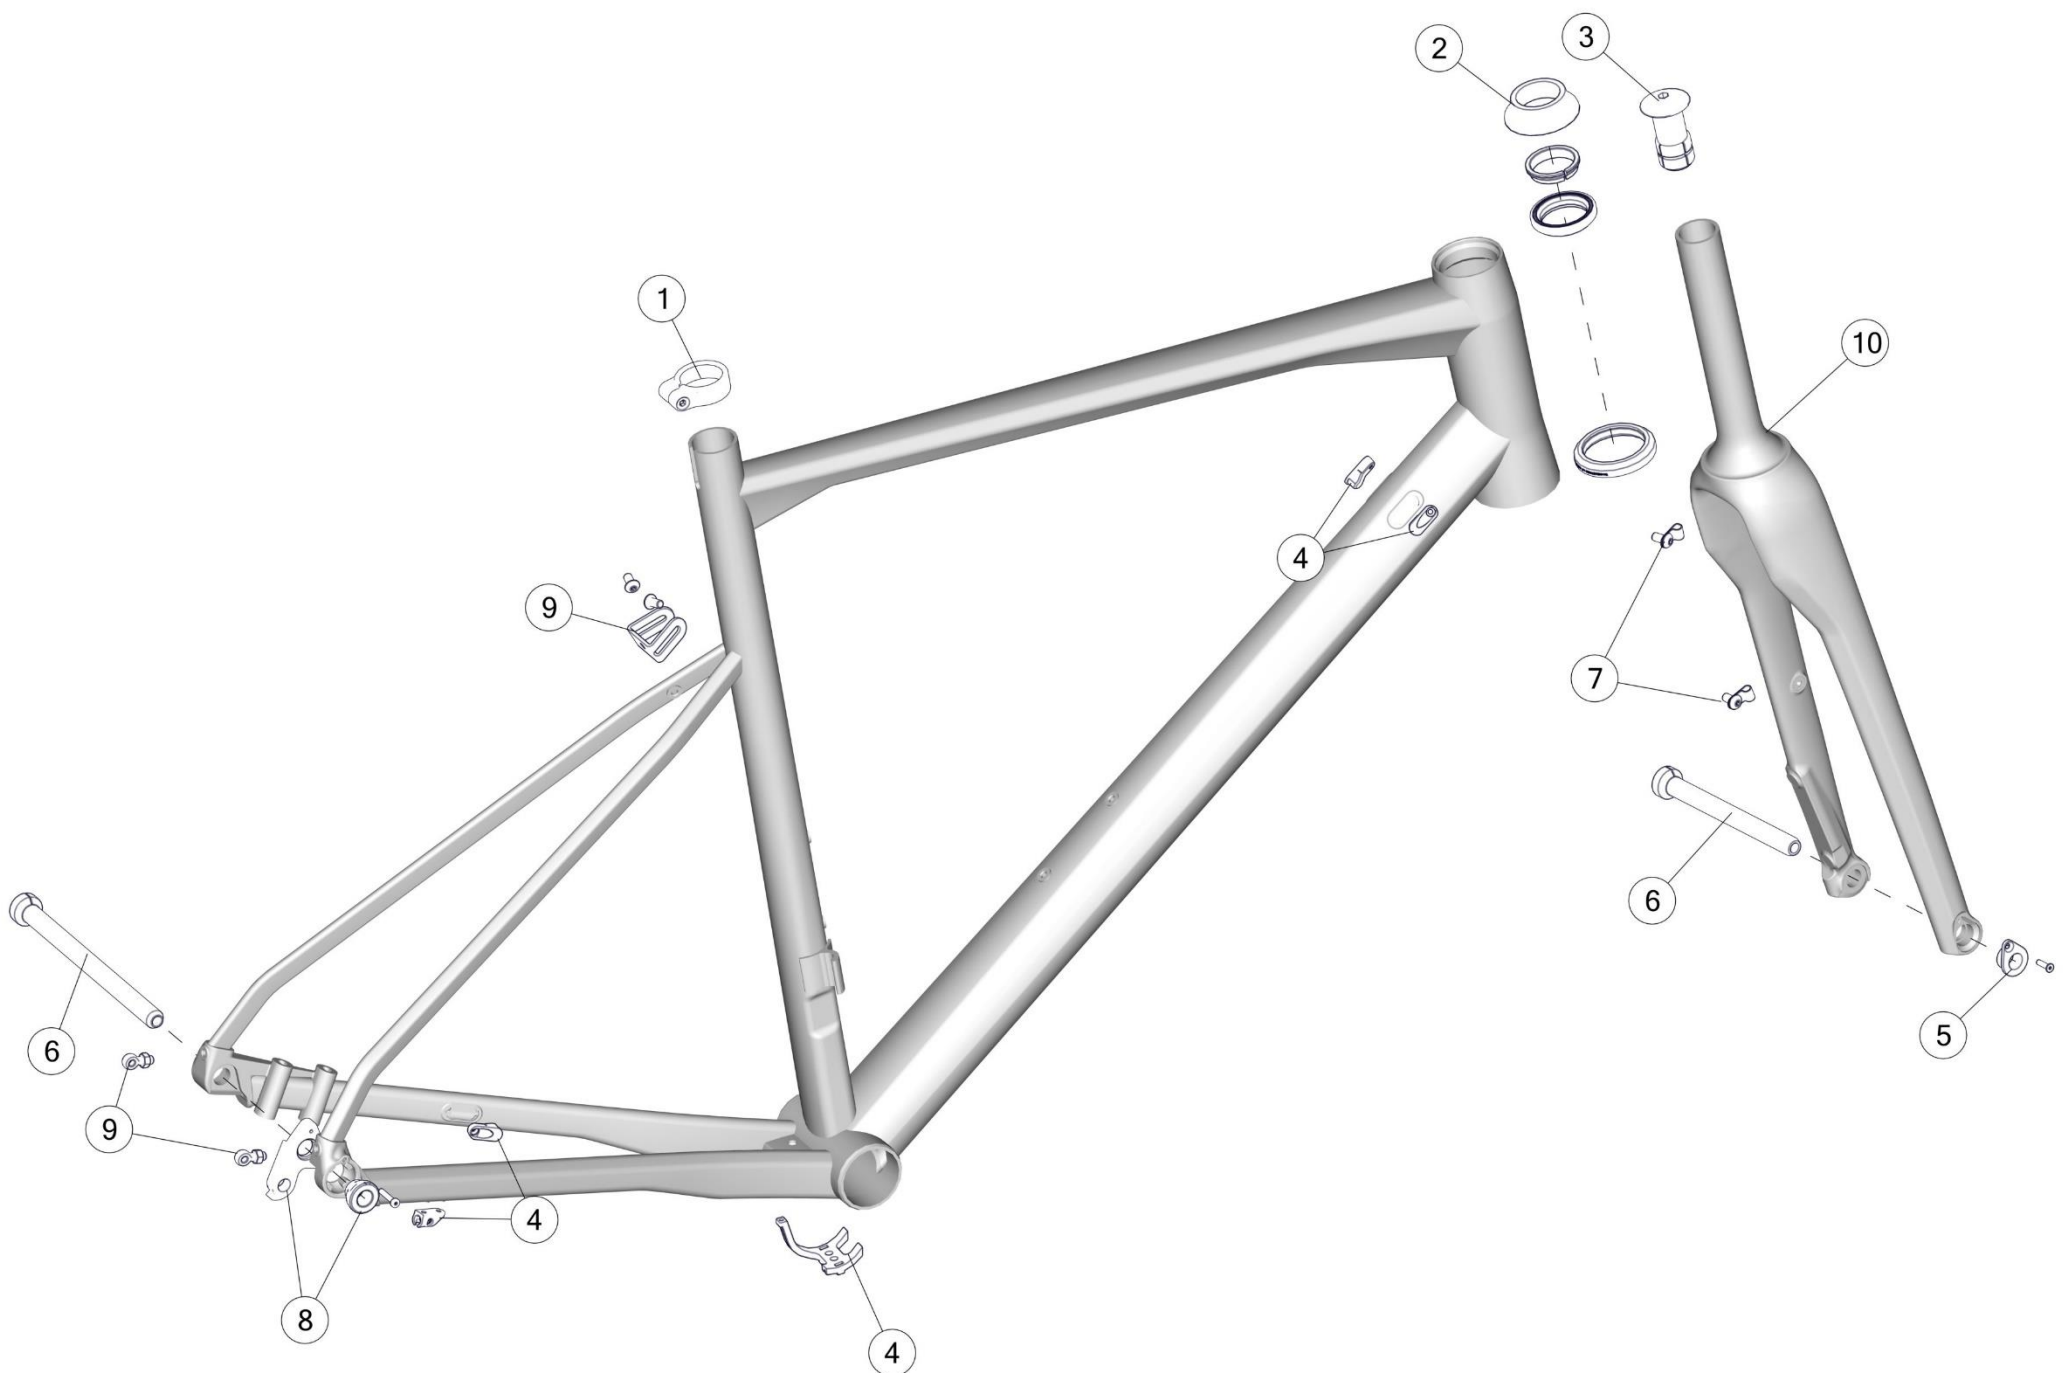

ROADMACHINE X

Pos. N°	Part N°	Part Name	Description
1	300655	Seatpost clamp #20	Black anodised
2	300649	Headset FSA No. 42 / ACB w/out Crown race	Black
3	300683	Expander #5	
4	300681	Cable guide #17	
5	300714	Fork dropout #1	Black anodised
6	301694	Thru axle kit #3	front & rear axle, 12x1mm
7	300686	Front brake cable guide	Black
8	300679	Dropout #53	Black anodised
9	300680	Fender mount RM03	Steel
10	30000643	Fork RMX MY21	gry blk blk