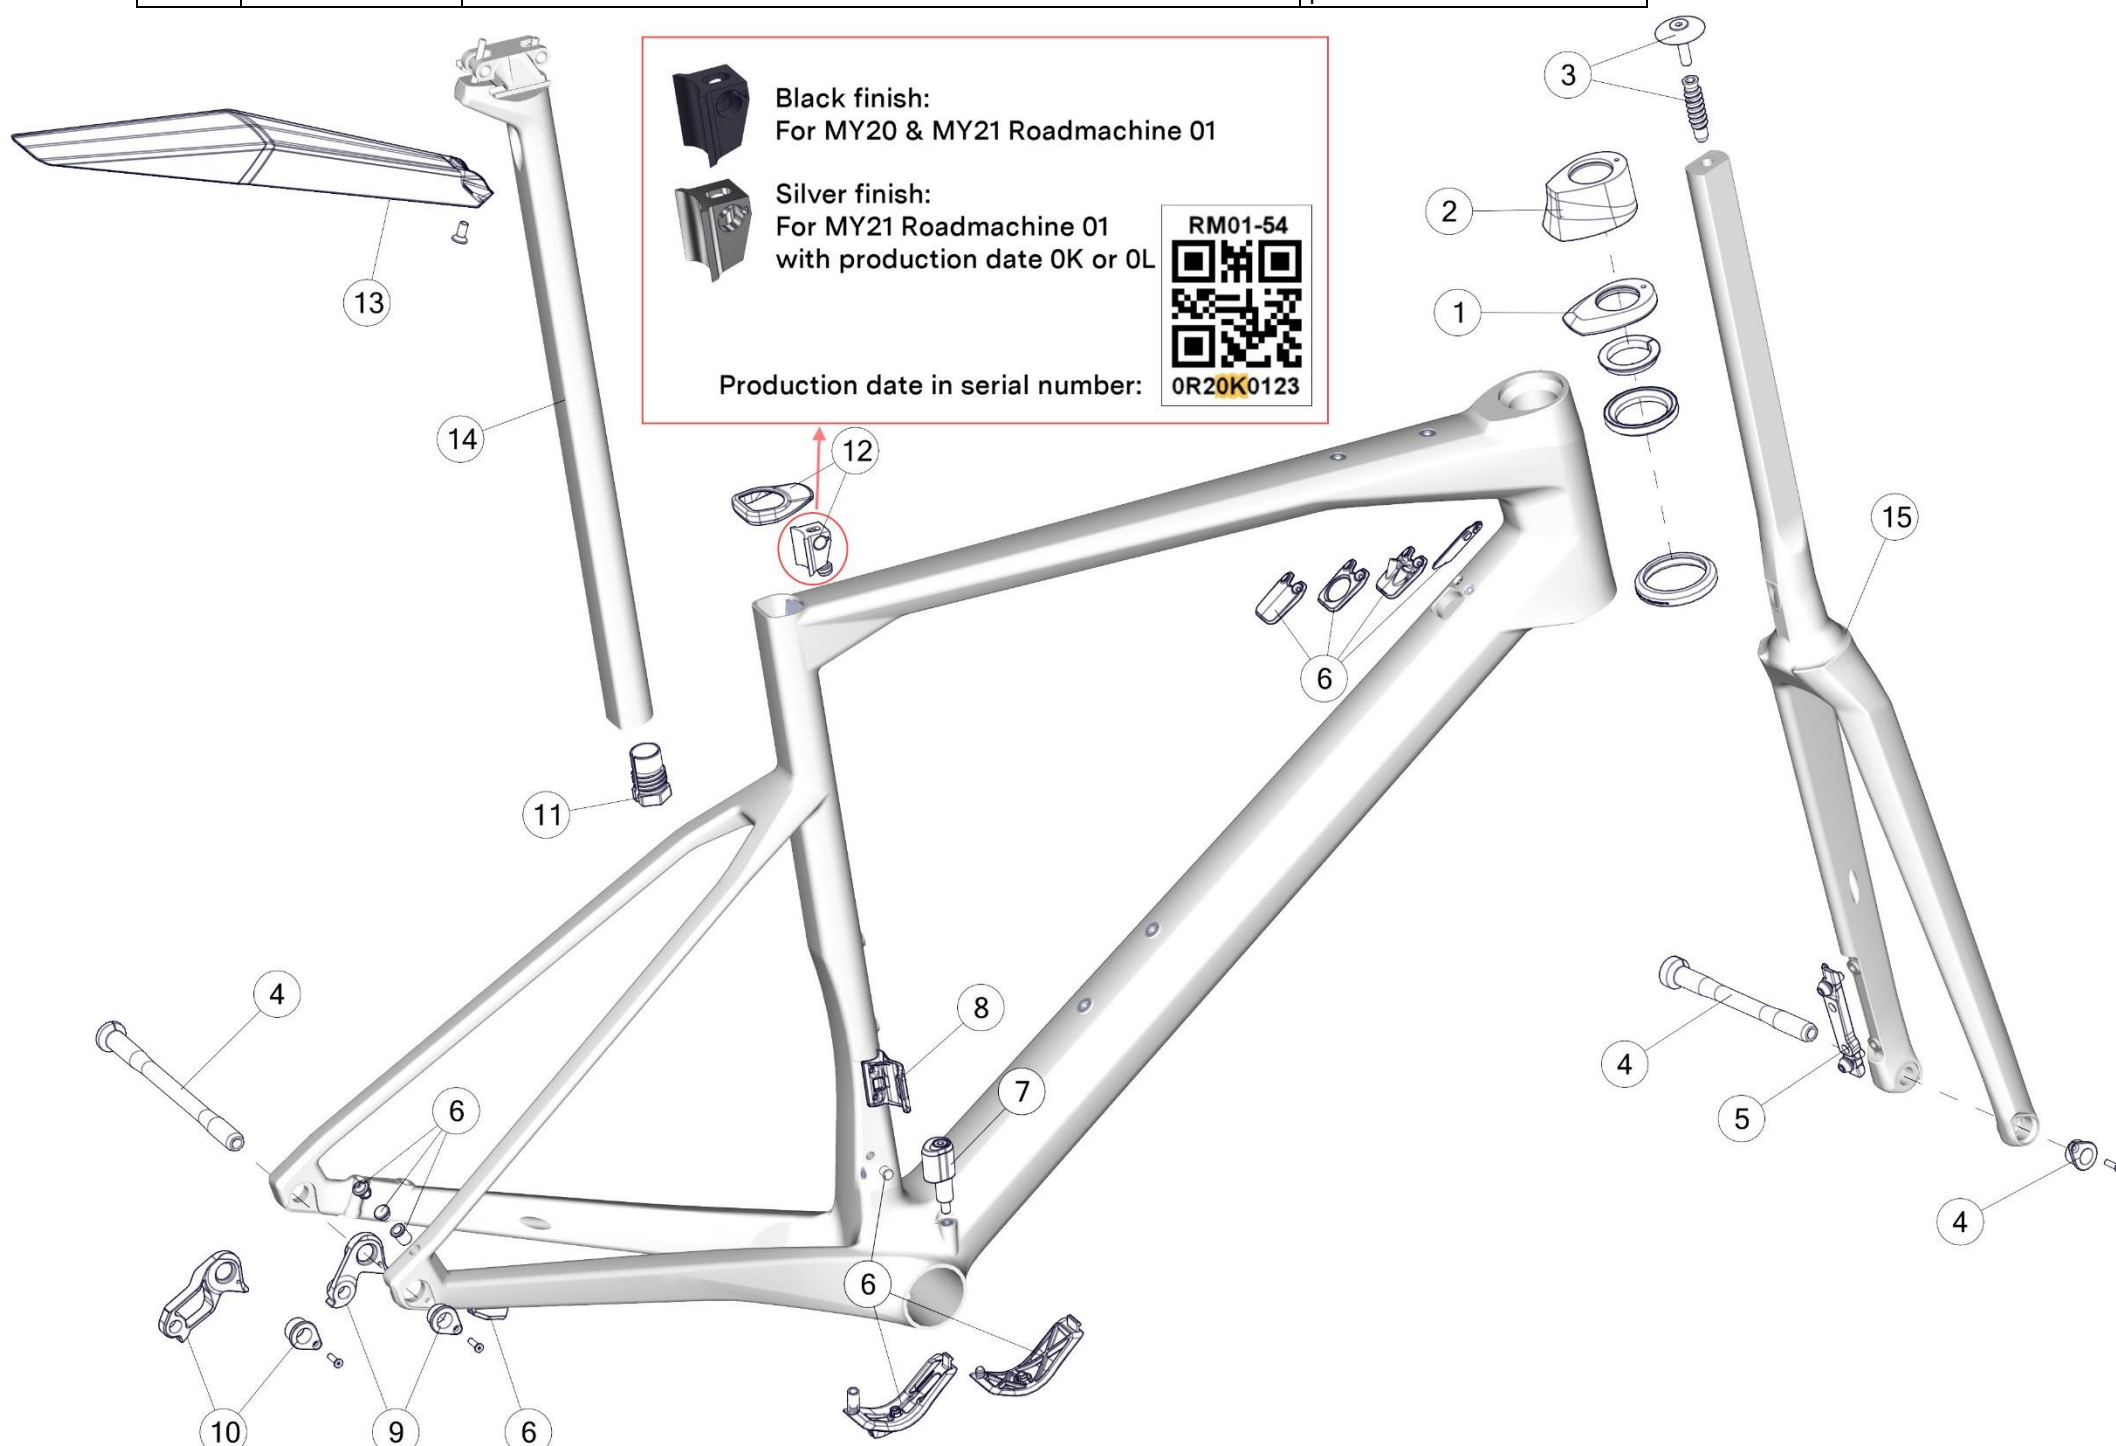

Pos. N°	Part N°	Part Name	Description
1+3	302093	Headset Roadmachine (w/low topcone)	
2	302084	Topcone ICS high 32 mm	for flat steerer only
3	300695	IC Carbon Disc Fork Topcap	
4	301628	Thru axle kit #1	front & rear axle, 12x1mm
5	30000715	Brake Mount Adapter RM01 / RM	black anodised, 160mm rotor
6	302092	Cable guide #23	mechanic/ electronic
7	300715	Roadmachine chainguide	
8	300706	Roadmachine FD hanger	
9	301092	Dropout #58	Standard (Shimano/Sram)
9	302109	Dropout #70	12 speed (SRAM AXS)
10	301093	Dropout #59	Direct mount (Shimano only)
11	212500	Internal Battery Adapter	
12	302091	Seatpost clamp #24 - for MY20 & MY21, except production date OK and OL	Black finish
12	30001766	Seatpost clamp #29 - for MY21 with production date OK and OL only!	Silver finish - NEW
13	302085	D-fender mudguard	
14	302080	Roadmachine 01/URS seatpost, 15mm offset	15mm offset, 430mm
15	30000660	Flat steerer fork RM01 ONE 47-51 MY21	gry blk wht
15	30000661	Flat steerer fork RM01 ONE 54-61 MY21	gry blk wht
15	30000662	Flat steerer fork RM01 TWO 47-51 MY21	pet red gry
15	30000663	Flat steerer fork RM01 TWO 54-61 MY21	pet red gry
15	30000664	Flat steerer fork RM01 THREE 47-51 MY21	grn blk wht
15	30000665	Flat steerer fork RM01 THREE 54-61 MY21	grn blk wht
15	30000666	Flat steerer fork RM01 FOUR 47-51 MY21	cbn ora gry
15	30000667	Flat steerer fork RM01 FOUR 54-61 MY21	cbn ora gry
15	30000668	Flat steerer fork RM01 MOD VAR1 47-51 MY21	yel blk sil
15	30000669	Flat steerer fork RM01 MOD VAR1 54-61 MY21	yel blk sil
15	30000670	Flat steerer fork RM01 MOD VAR2 47-51 MY21	pet wht blk
15	30000671	Flat steerer fork RM01 MOD VAR2 54-61 MY21	pet wht blk