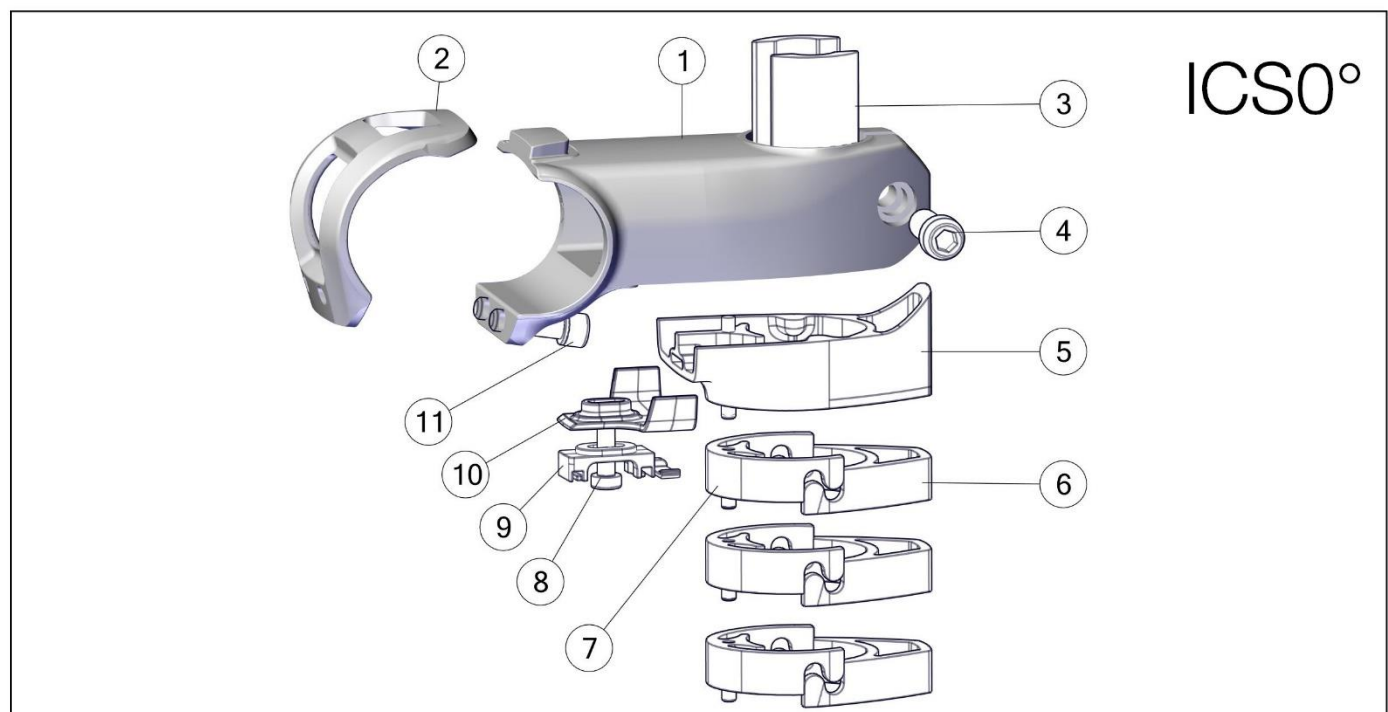

ICS1 & ICS0° STEM

Pos. N°	Part N°	Part Name	Description	Angle
1 to 14	300881	Stem ICS01, 90mm	Sandblasted / black anodized	-12.5°
1 to 14	300882	Stem ICS01, 100mm	Sandblasted / black anodized	-12.5°
1 to 14	300883	Stem ICS01, 110mm	Sandblasted / black anodized	-12.5°
1 to 14	300884	Stem ICS01, 120mm	Sandblasted / black anodized	-12.5°
1 to 14	300885	Stem ICS01, 130mm	Sandblasted / black anodized	
5	302221	Stem ICS01 Lower Stem Cover – Round Steerer*	To fit stem to round steerer forks	
5/ 6+7 (3 pair)	301281	ICS01 stem PA spacer kit	Polyamid	
3 to 13	301651	ICS01 stem part kit	Including all covers (#10)	
1 - 11	302083008110	Stem ICS 0° 55 mm		0°
1 - 11	302083008109	Stem ICS 0° 70 mm		0°
1 - 11	302083008111	Stem ICS 0° 80 mm		0°
1 - 11	302083008112	Stem ICS 0° 90 mm		0°
1 - 11	302083008108	Stem ICS 0° 100 mm		0°
3 - 11	302100	Stem ICS 0° part kit	Including all covers (#10)	
14-17	301652	ICS01 Stem Faceplate, Garmin, Go Pro Mount	Polyamid Not suited for devices over 100g!	
15,16,18	30000718	Computer Mount ICS1 ICS2	Aluminium	

*Attention: #302221 does not fit with ICS0° stem!

ICS1

ICS0°