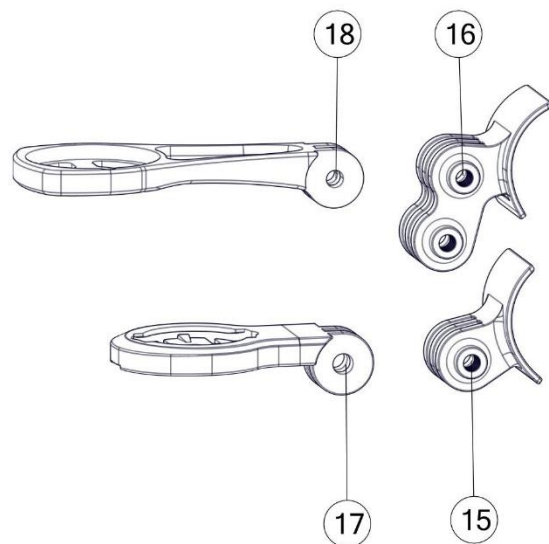

ICS1 & ICS0° STEM

Pos. N°	Part N°	Part Name	Description	Angle
1 to 14	300881	Stem ICS01, 90mm	Sandblasted / black anodized	-12.5°
1 to 14	300882	Stem ICS01, 100mm	Sandblasted / black anodized	-12.5°
1 to 14	300883	Stem ICS01, 110mm	Sandblasted / black anodized	-12.5°
1 to 14	300884	Stem ICS01, 120mm	Sandblasted / black anodized	-12.5°
1 to 14	300885	Stem ICS01, 130mm	Sandblasted / black anodized	
5	302221	Stem ICS01 Lower Stem Cover – Round Steerer*	To fit stem to round steerer forks	
5/ 6+7 (3 pair)	301281	ICS01 stem PA spacer kit	Polyamid	
3 to 13	301651	ICS01 stem part kit	Including all covers (#10)	
1 - 11	302083008110	Stem ICS 0° 55 mm		0°
1 - 11	302083008109	Stem ICS 0° 70 mm		0°
1 - 11	302083008111	Stem ICS 0° 80 mm		0°
1 - 11	302083008112	Stem ICS 0° 90 mm		0°
1 - 11	302083008108	Stem ICS 0° 100 mm		0°
3 - 11	302100	Stem ICS 0° part kit	Including all covers (#10)	
14-17	301652	ICS01 Stem Faceplate, Garmin, Go Pro Mount	Polyamid Not suited for devices over 100g!	
15,16,18	30000718	Computer Mount ICS1 ICS2	Aluminium	

*Attention: #302221 does not fit with ICS0° stem!

ICS1