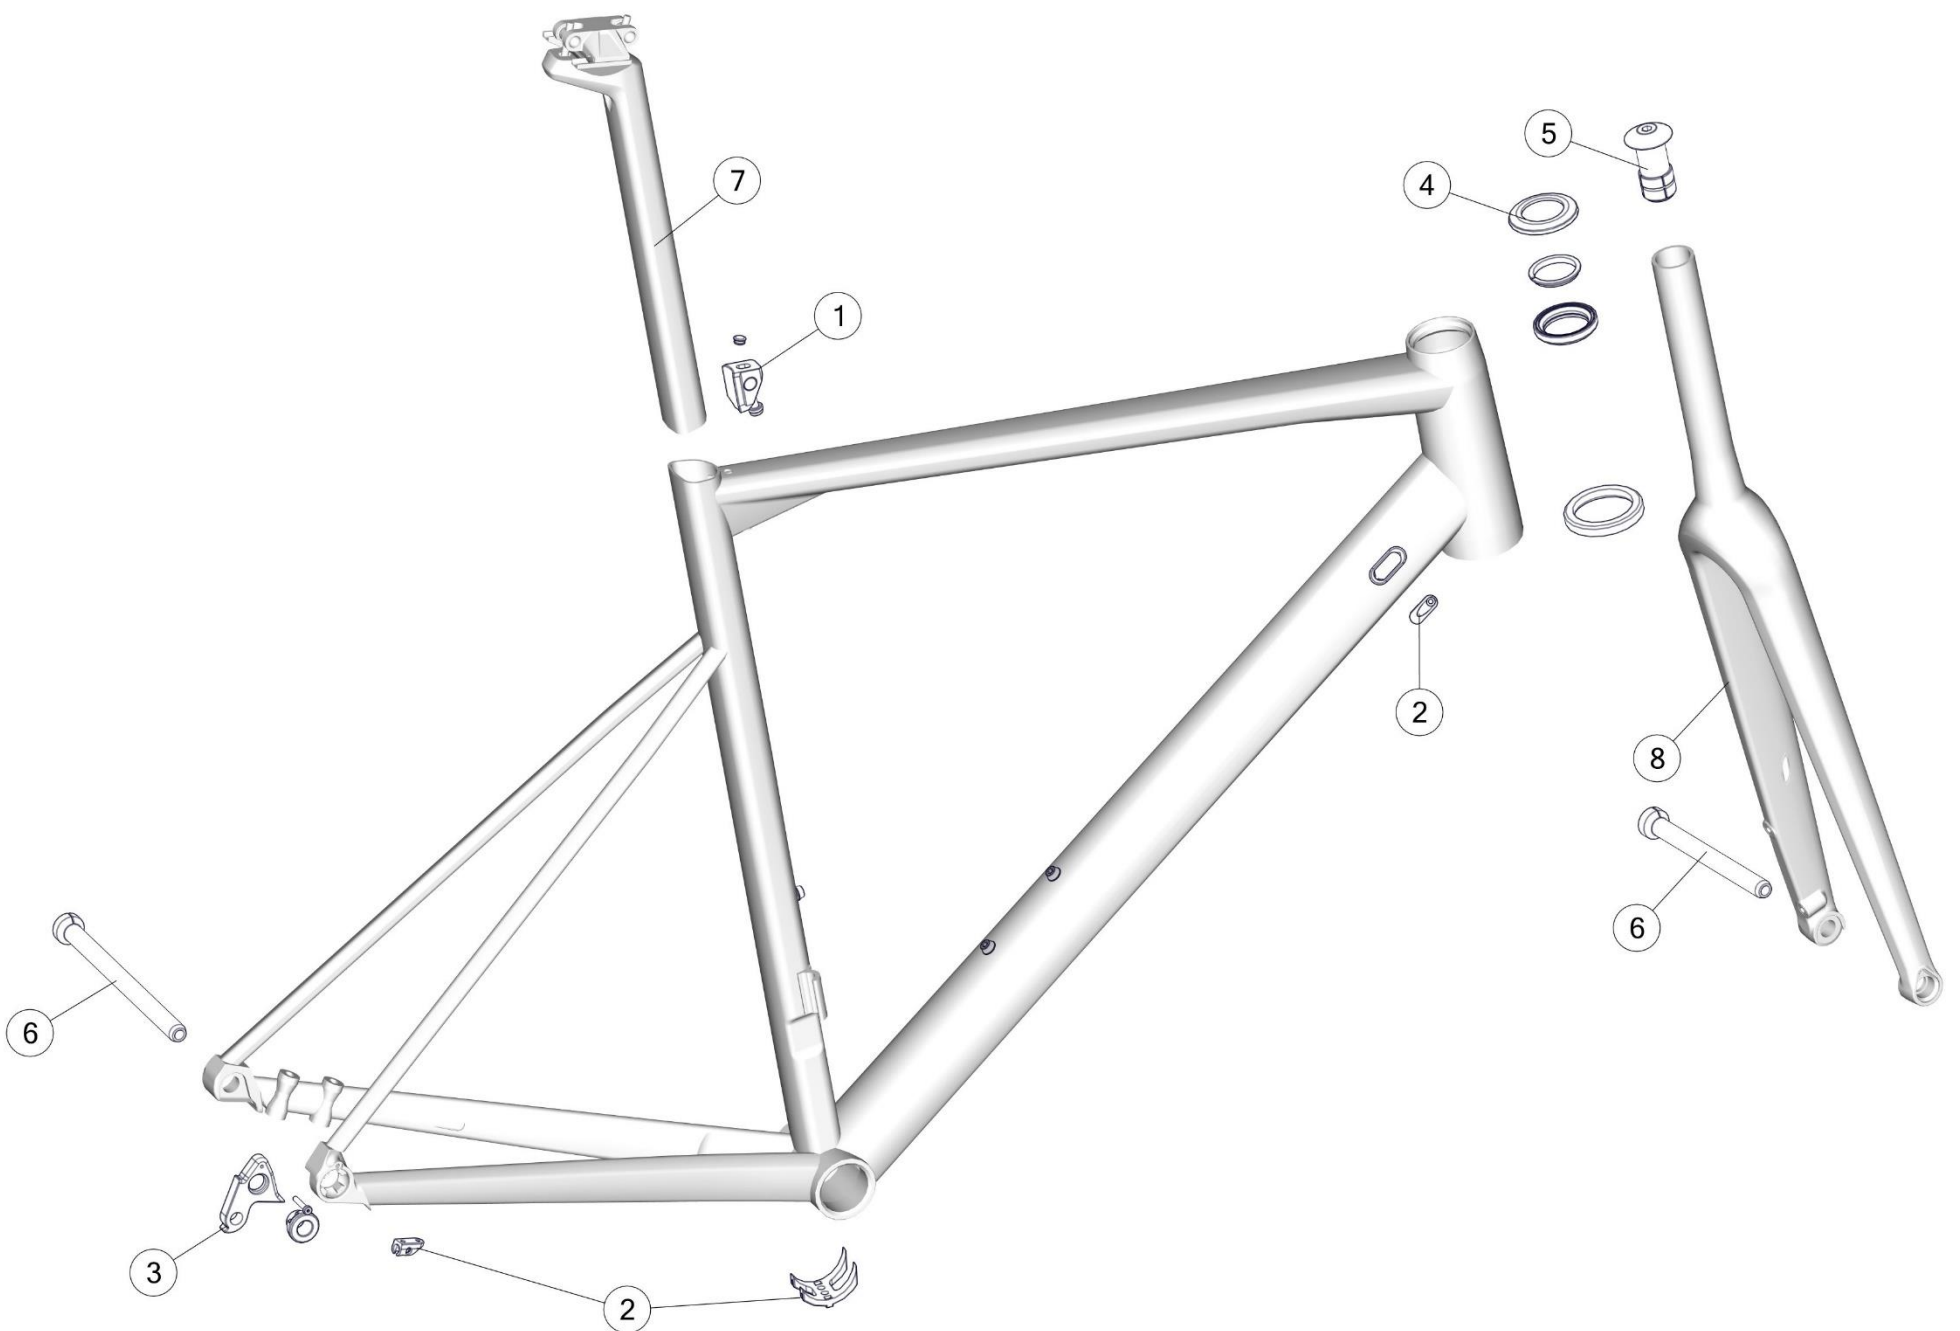

TEAMMACHINE ALR DISC

Pos. N°	Part N°	Part Name	Description
1	301631	Seatpost clamp #23	Black anodized
2	301665	Cable guide #21	Black
3	300679	Dropout #53	Sandblasted black anodized
4/5	301693	Teammachine ALR Headset & Expander	Black
6	301694	Thru axle kit #3	front & rear axle, 12x1mm
7	301897	teammachine SLR01 seatpost, 15mm offset	Stealth, 330mm
8	30000638	Fork ALR Disc ONE MY21	gry bru bru
8	30000639	Fork ALR Disc TWO MY21	red blk blk