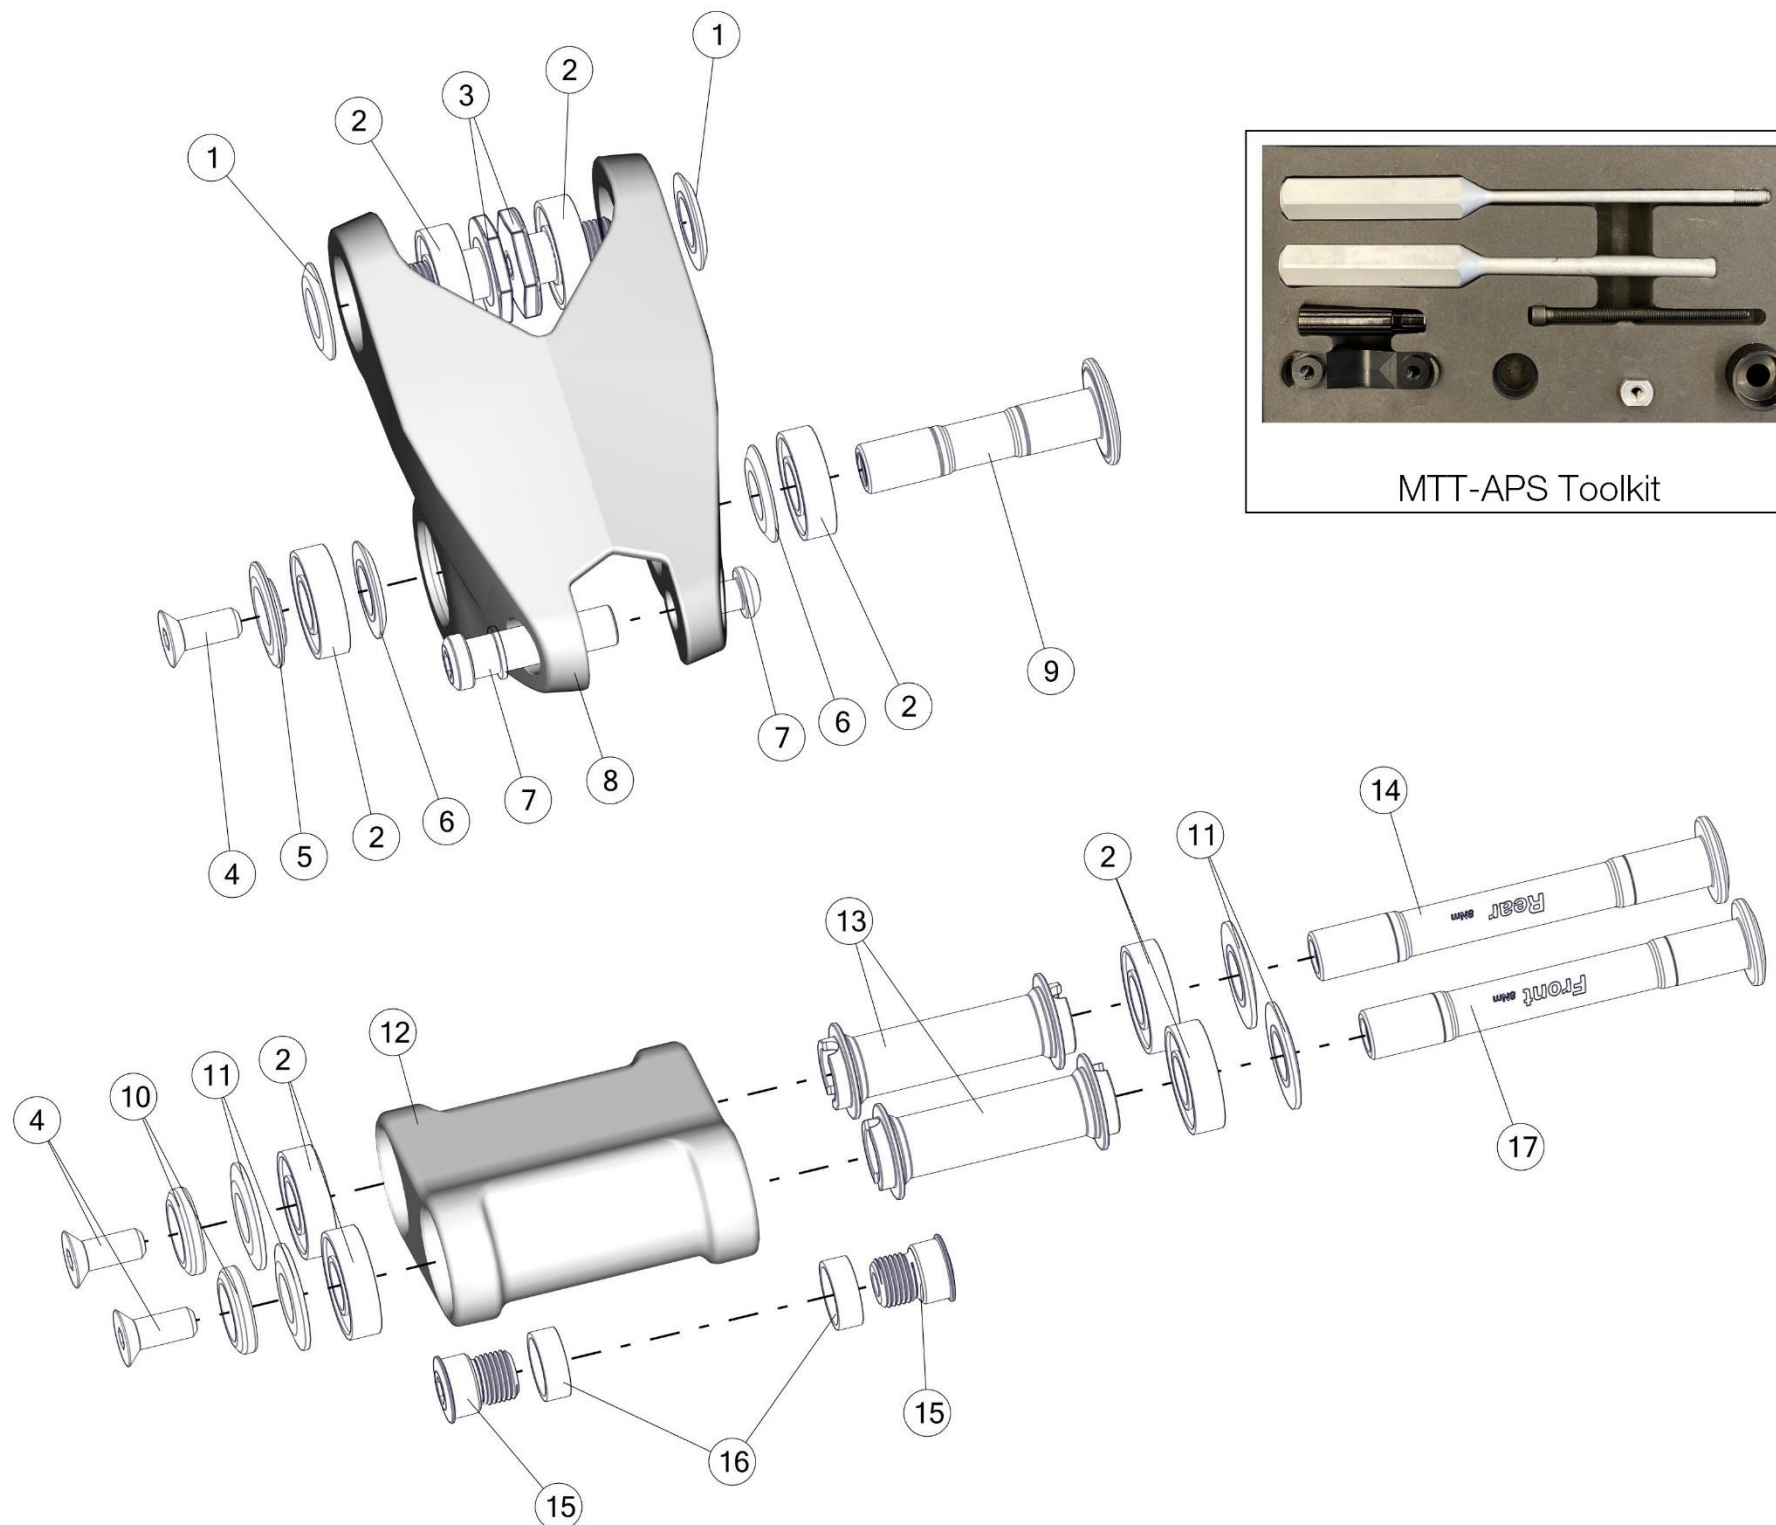

FOURSTROKE 01 SUSPENSION PARTS

Pos. N°	Part N°	Part Name	Description
1-7,9-11,13-17	301734	Bolt Kit # 26	black anodized
8,12	301733	Fourstroke 01 linkage kit	Carbon/ black anodized
15, 16	30000877	Trunnion Mount Shock Bushings	2 pair/set
-	300490	MTT-APS toolkit