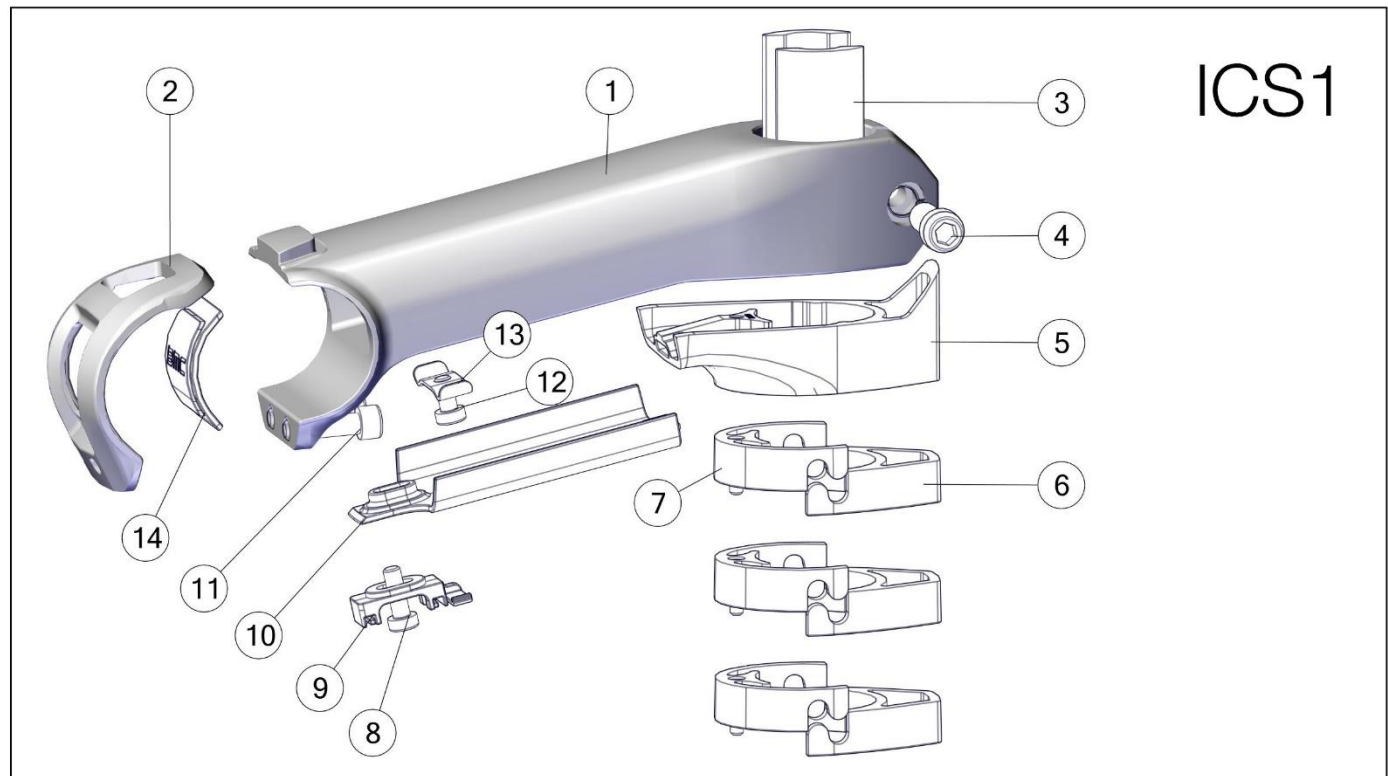

ICS1 & ICS0° STEM

Pos. N°	Part N°	Part Name	Description	Angle
1 to 14	300881	Stem ICS01, 90mm	Sandblasted / black anodized	-12.5°
1 to 14	300882	Stem ICS01, 100mm	Sandblasted / black anodized	-12.5°
1 to 14	300883	Stem ICS01, 110mm	Sandblasted / black anodized	-12.5°
1 to 14	300884	Stem ICS01, 120mm	Sandblasted / black anodized	-12.5°
1 to 14	300885	Stem ICS01, 130mm	Sandblasted / black anodized	
5	302221	Stem ICS01 Lower Stem Cover – Round Steerer*	To fit stem to round steerer forks	
5/ 6+7 (3 pair)	301281	ICS01 stem PA spacer kit	Polyamid	
3 to 13	301651	ICS01 stem part kit	Including all covers (#10)	
1 - 11	302083008110	Stem ICS 0° 55 mm		0°
1 - 11	302083008109	Stem ICS 0° 70 mm		0°
1 - 11	302083008111	Stem ICS 0° 80 mm		0°
1 - 11	302083008112	Stem ICS 0° 90 mm		0°
1 - 11	302083008108	Stem ICS 0° 100 mm		0°
3 - 11	302100	Stem ICS 0° part kit	Including all covers (#10)	
14-17	301652	ICS01 Stem Faceplate, Garmin, Go Pro Mount	Polyamid Not suited for devices over 100g!	
15,16,18	30000718	Computer Mount ICS1 ICS2	Aluminium	

*Attention: #302221 does not fit with ICS0° stem!

ICS1