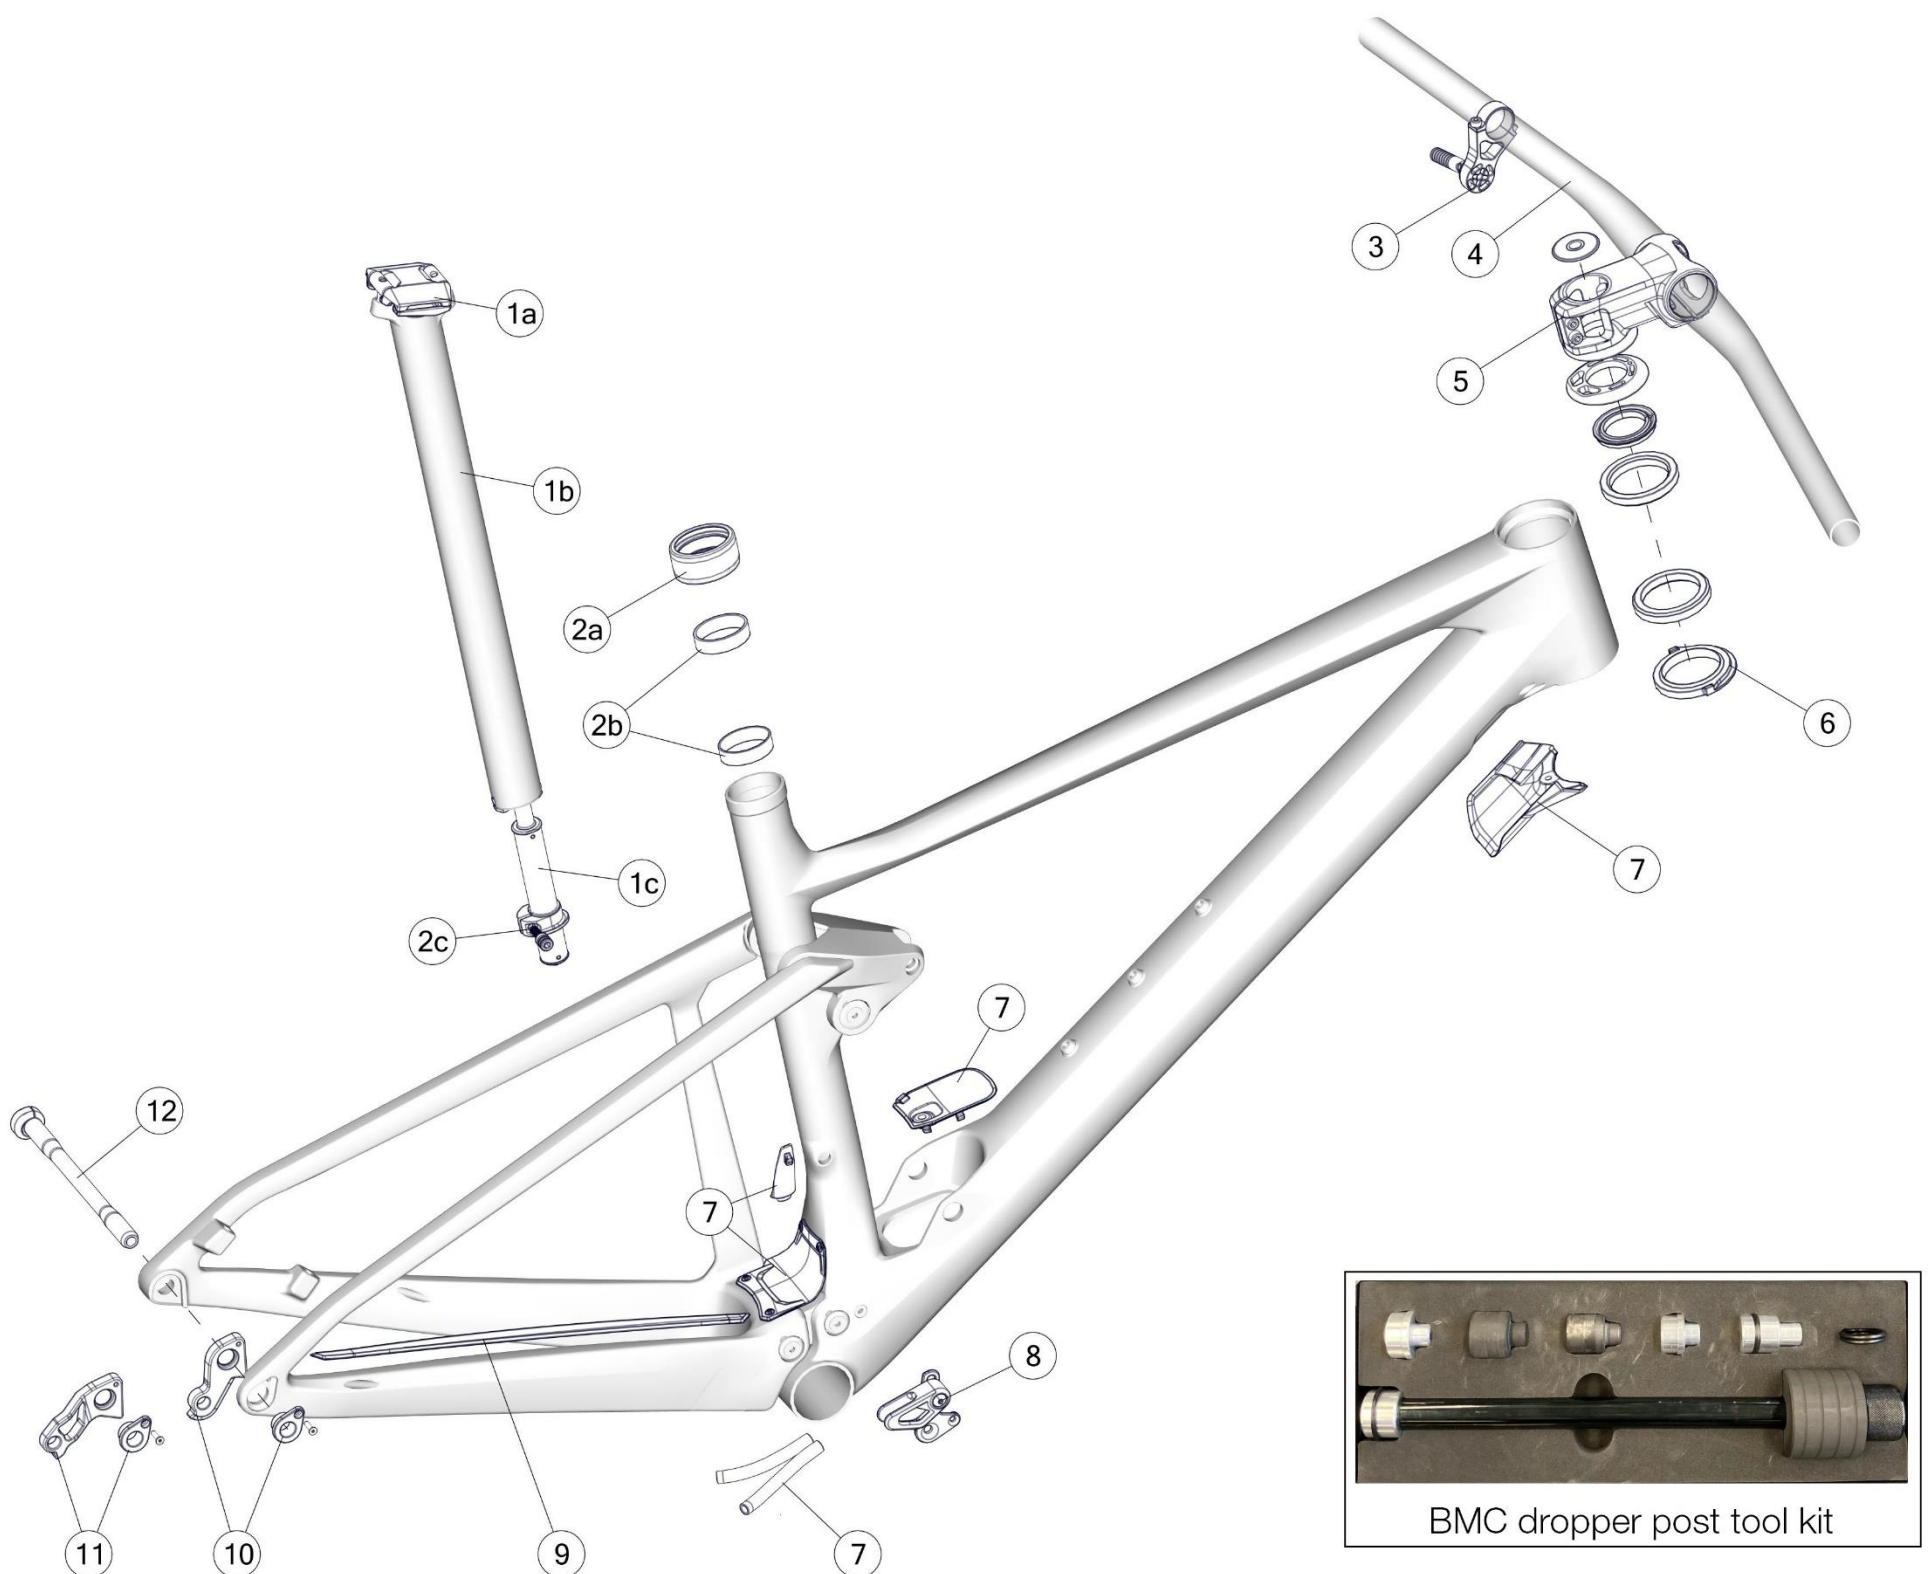

FOURSTROKE 01

Pos. N°	Part N°	Part Name	Description
1a-c	3000747	Seatpost MY21 RAD Dropper S	New remote cable connection
1a-c	3000748	Seatpost MY21 RAD Dropper M L XL	New remote cable connection
1a	302170	RAD saddle clamp	
1c	3000812	RAD Clamp Shaft MY19/20	Not compatible with MY21 seatpost
2a-c	301736	Fourstroke 01 seatpost small parts	
2b	302113	RAD bushing kit	
3	301768	Fourstroke 01 dropper post remote lever	
4	3000746	Handlebar Mountainbike Flat Bar FB01, 760mm	760mm
5	301713006925	Stem MSM01 Stealth 50mm	50mm
5	301713006926	Stem MSM01 Stealth 60mm	60mm
5	301713006927	Stem MSM01 Stealth 70mm	70mm
6	301737	Fourstroke 01 headset	
7	301735	Fourstroke 01 small part kit	
8	301740	Fourstroke 01 chainguide	
9	301741	Fourstroke 01 chainstay protector	
10	301701	Dropout #65	Standard (Shimano/Sram)
11	301702	Dropout #66	Direct mount (Shimano only)
12	301769	Thru axle kit #6	
-	301288	BMC dropper post tool kit	for RAD/ Trailsync bushing replacement