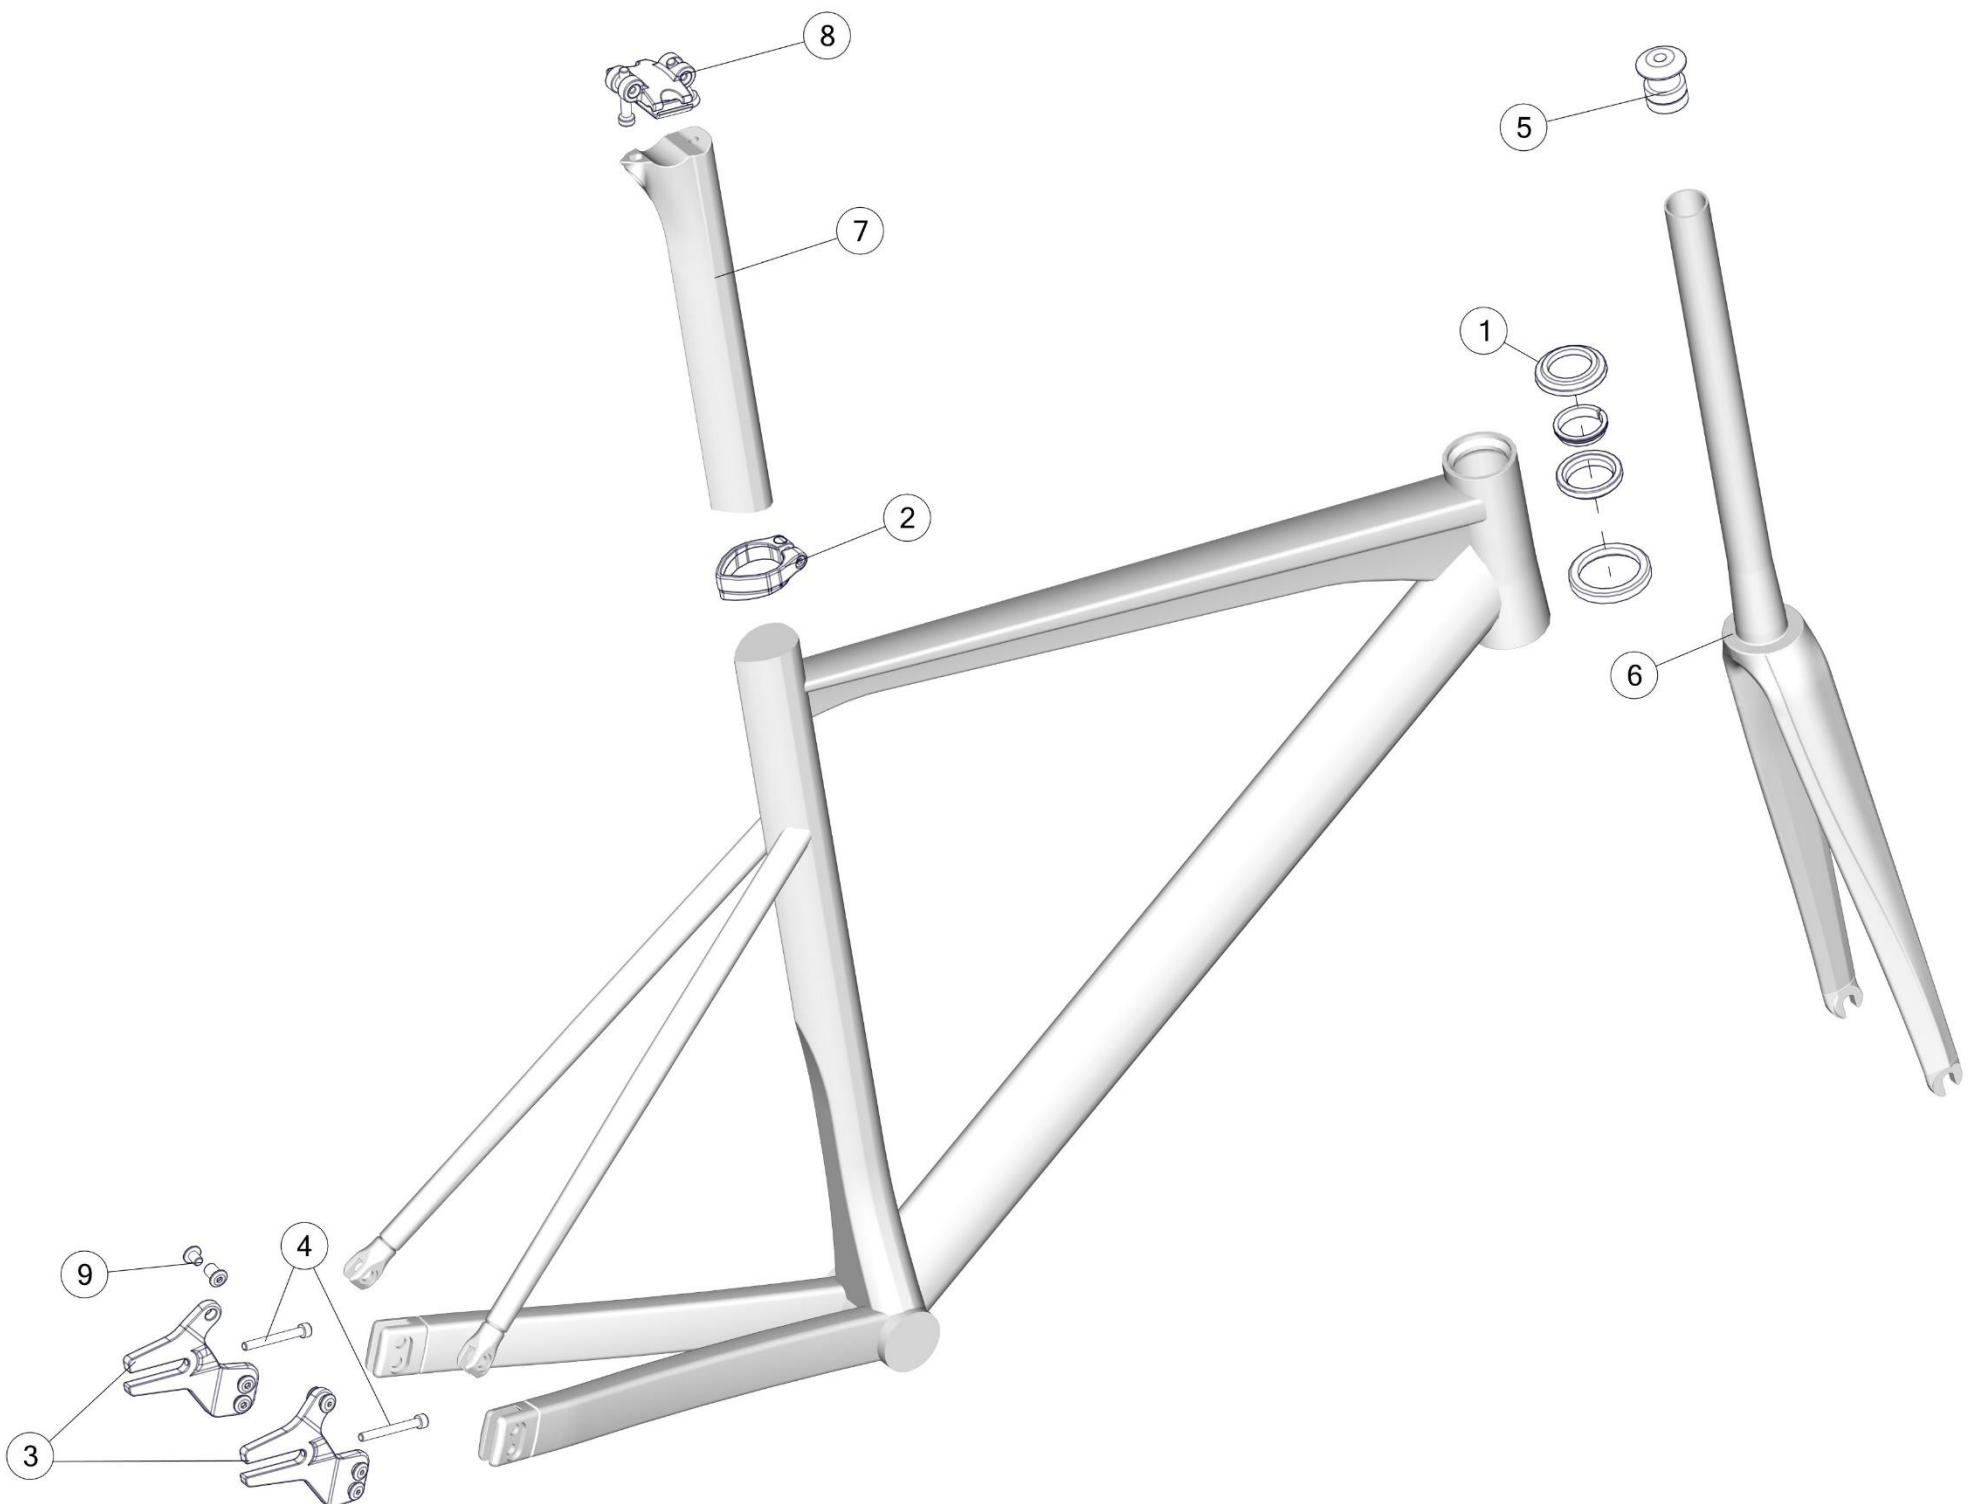

TRACKMACHINE TR02

Pos. N°	Part N°	Part Name	Description
1	213695	Headset VP-B153AC	Black
2	220926	Seatpost Clamp # 15	Black
3	213701	Dropout # 43	Silver
4	213702	Axle Adjuster # 2	Silver
5	213682	Expander # 2	Black/silver
6	215420	Fork 14-R4, naked UD carbon	Black
7	212516	Airfoilpost 400mm, neutral gloss	UD Carbon
7	212517	Airfoilpost 320mm, neutral gloss	UD Carbon
8	215741	Saddle clamp # 3	
9	220531	Dropout bolt TR02