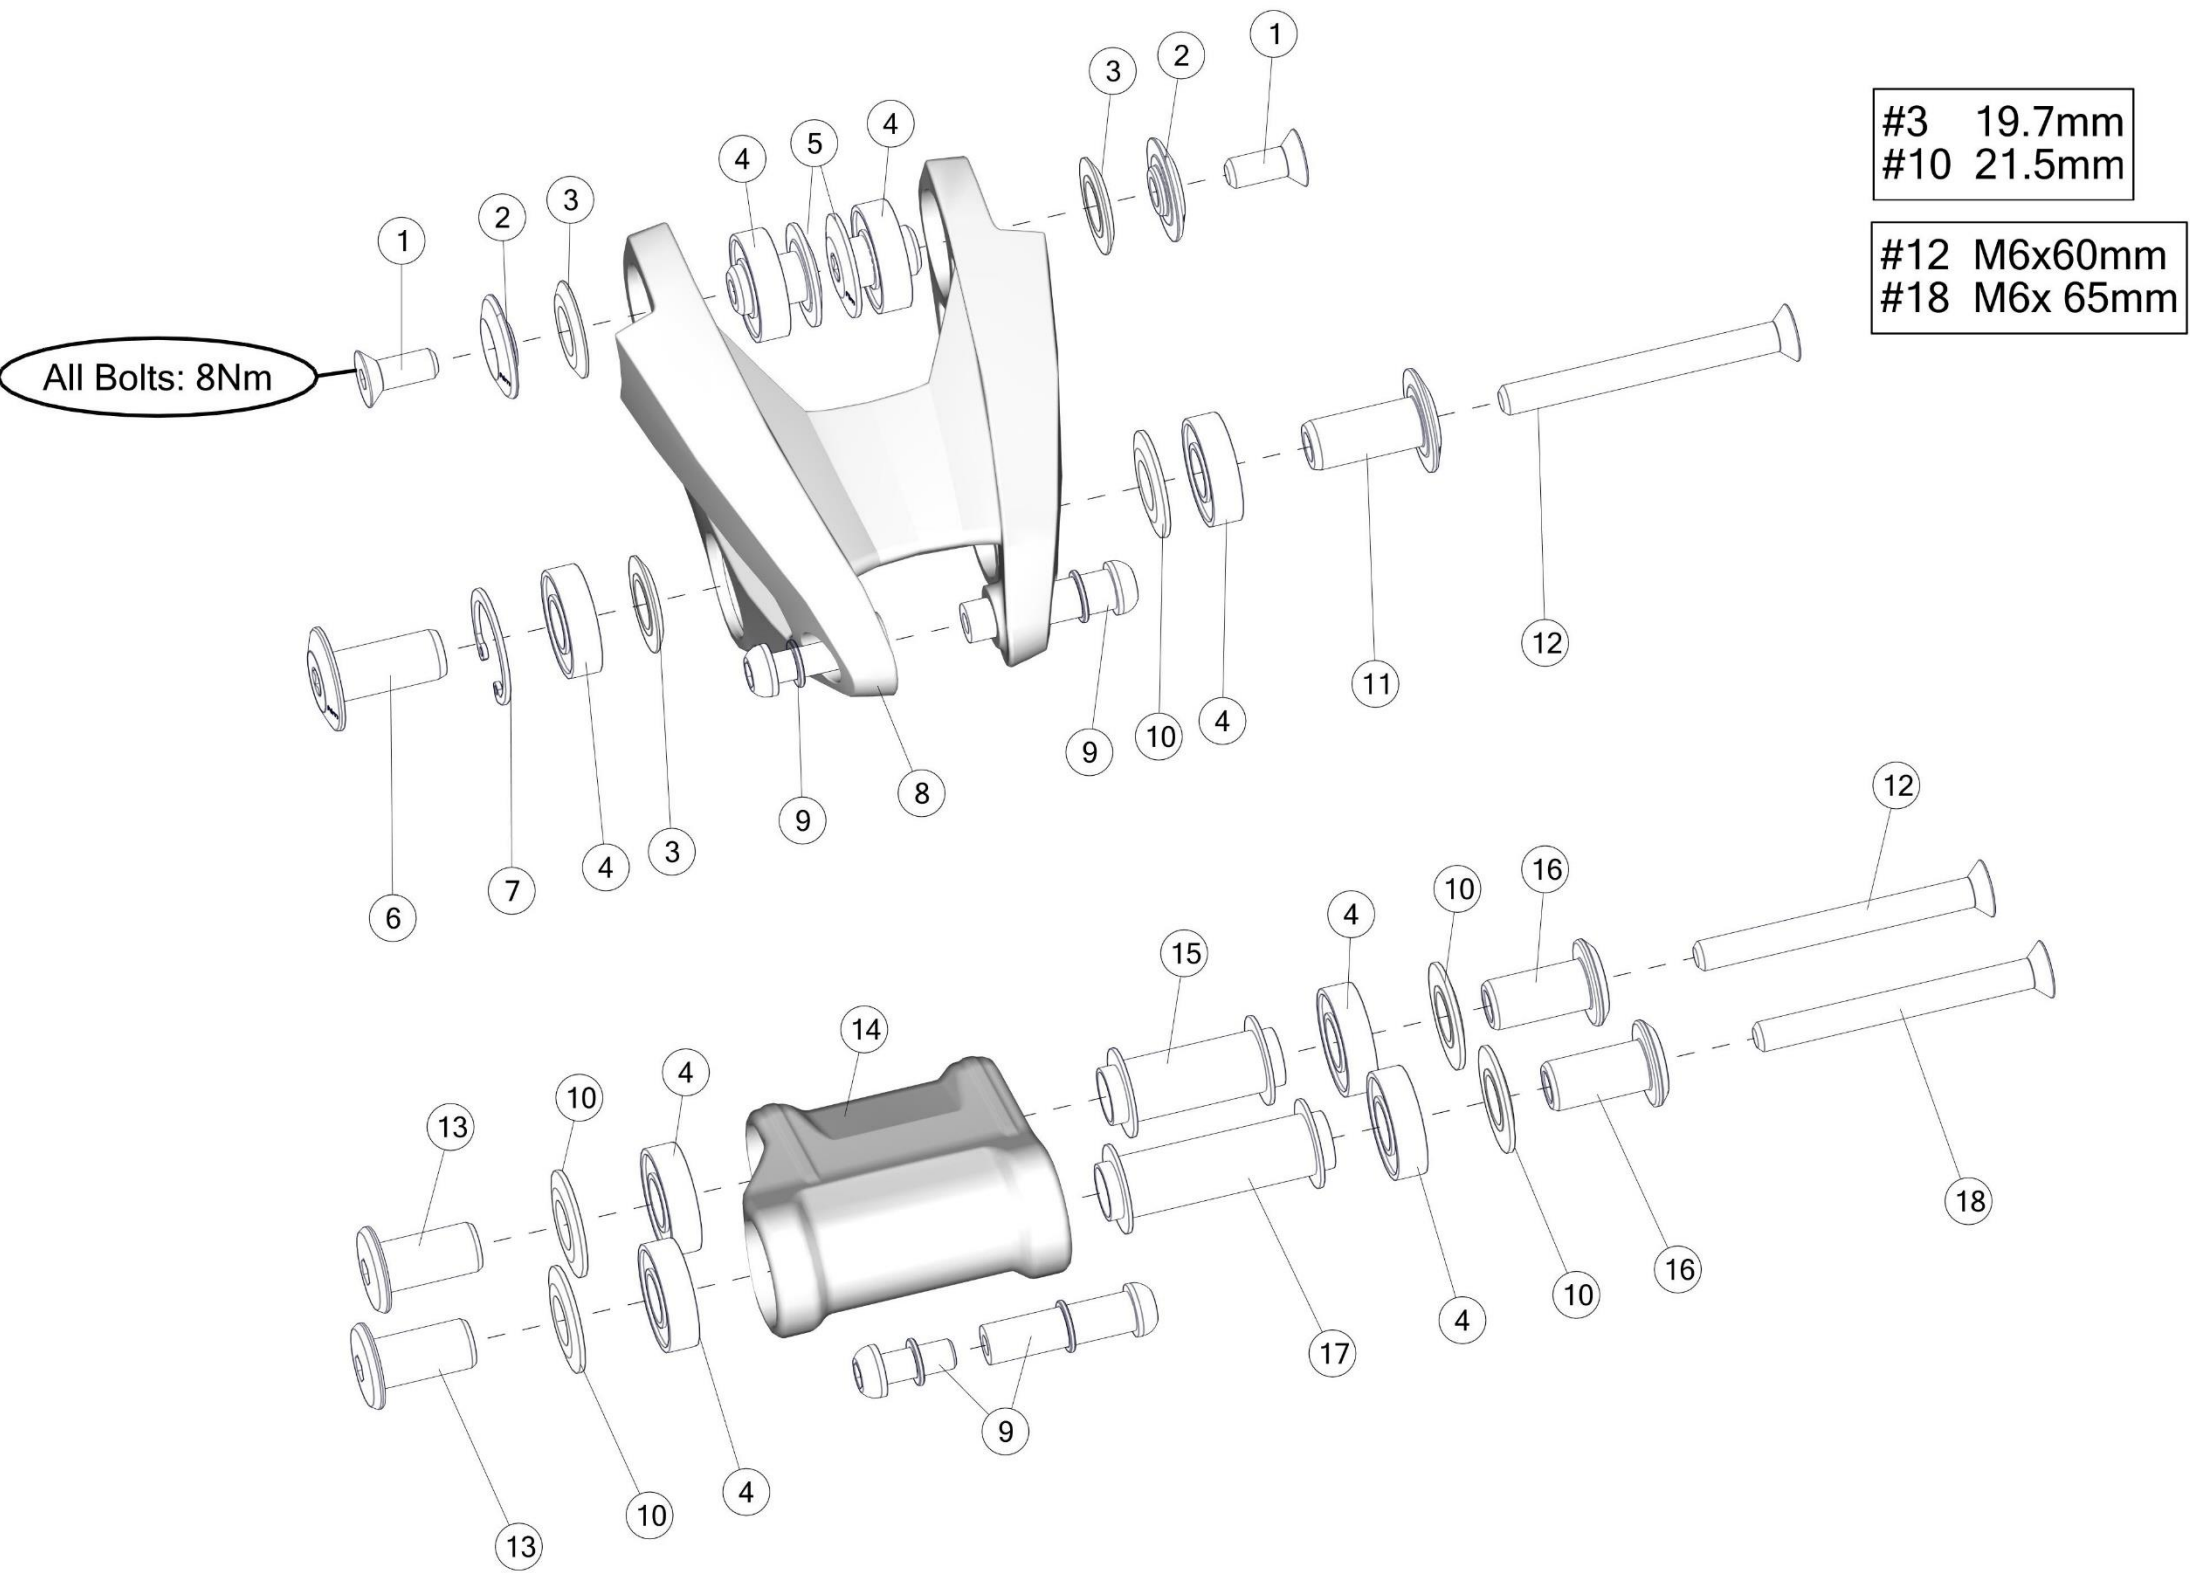

SPEEDFOX SUSPENSION PARTS

Pos. N°	Part N°	Part Name	Description
8	301191	speedfox agonist Rockerarm	Sandblasted black anodized
14	301192	speedfox agonist Lowerlink	Sandblasted black anodized
1-7/10-13/15-18	301206	Bolt kit #24	
3/4/10	301207	Bearing kit #2	
9	208505	Rear shock bolt set # 1	
-	300490	MTT-APS toolkit