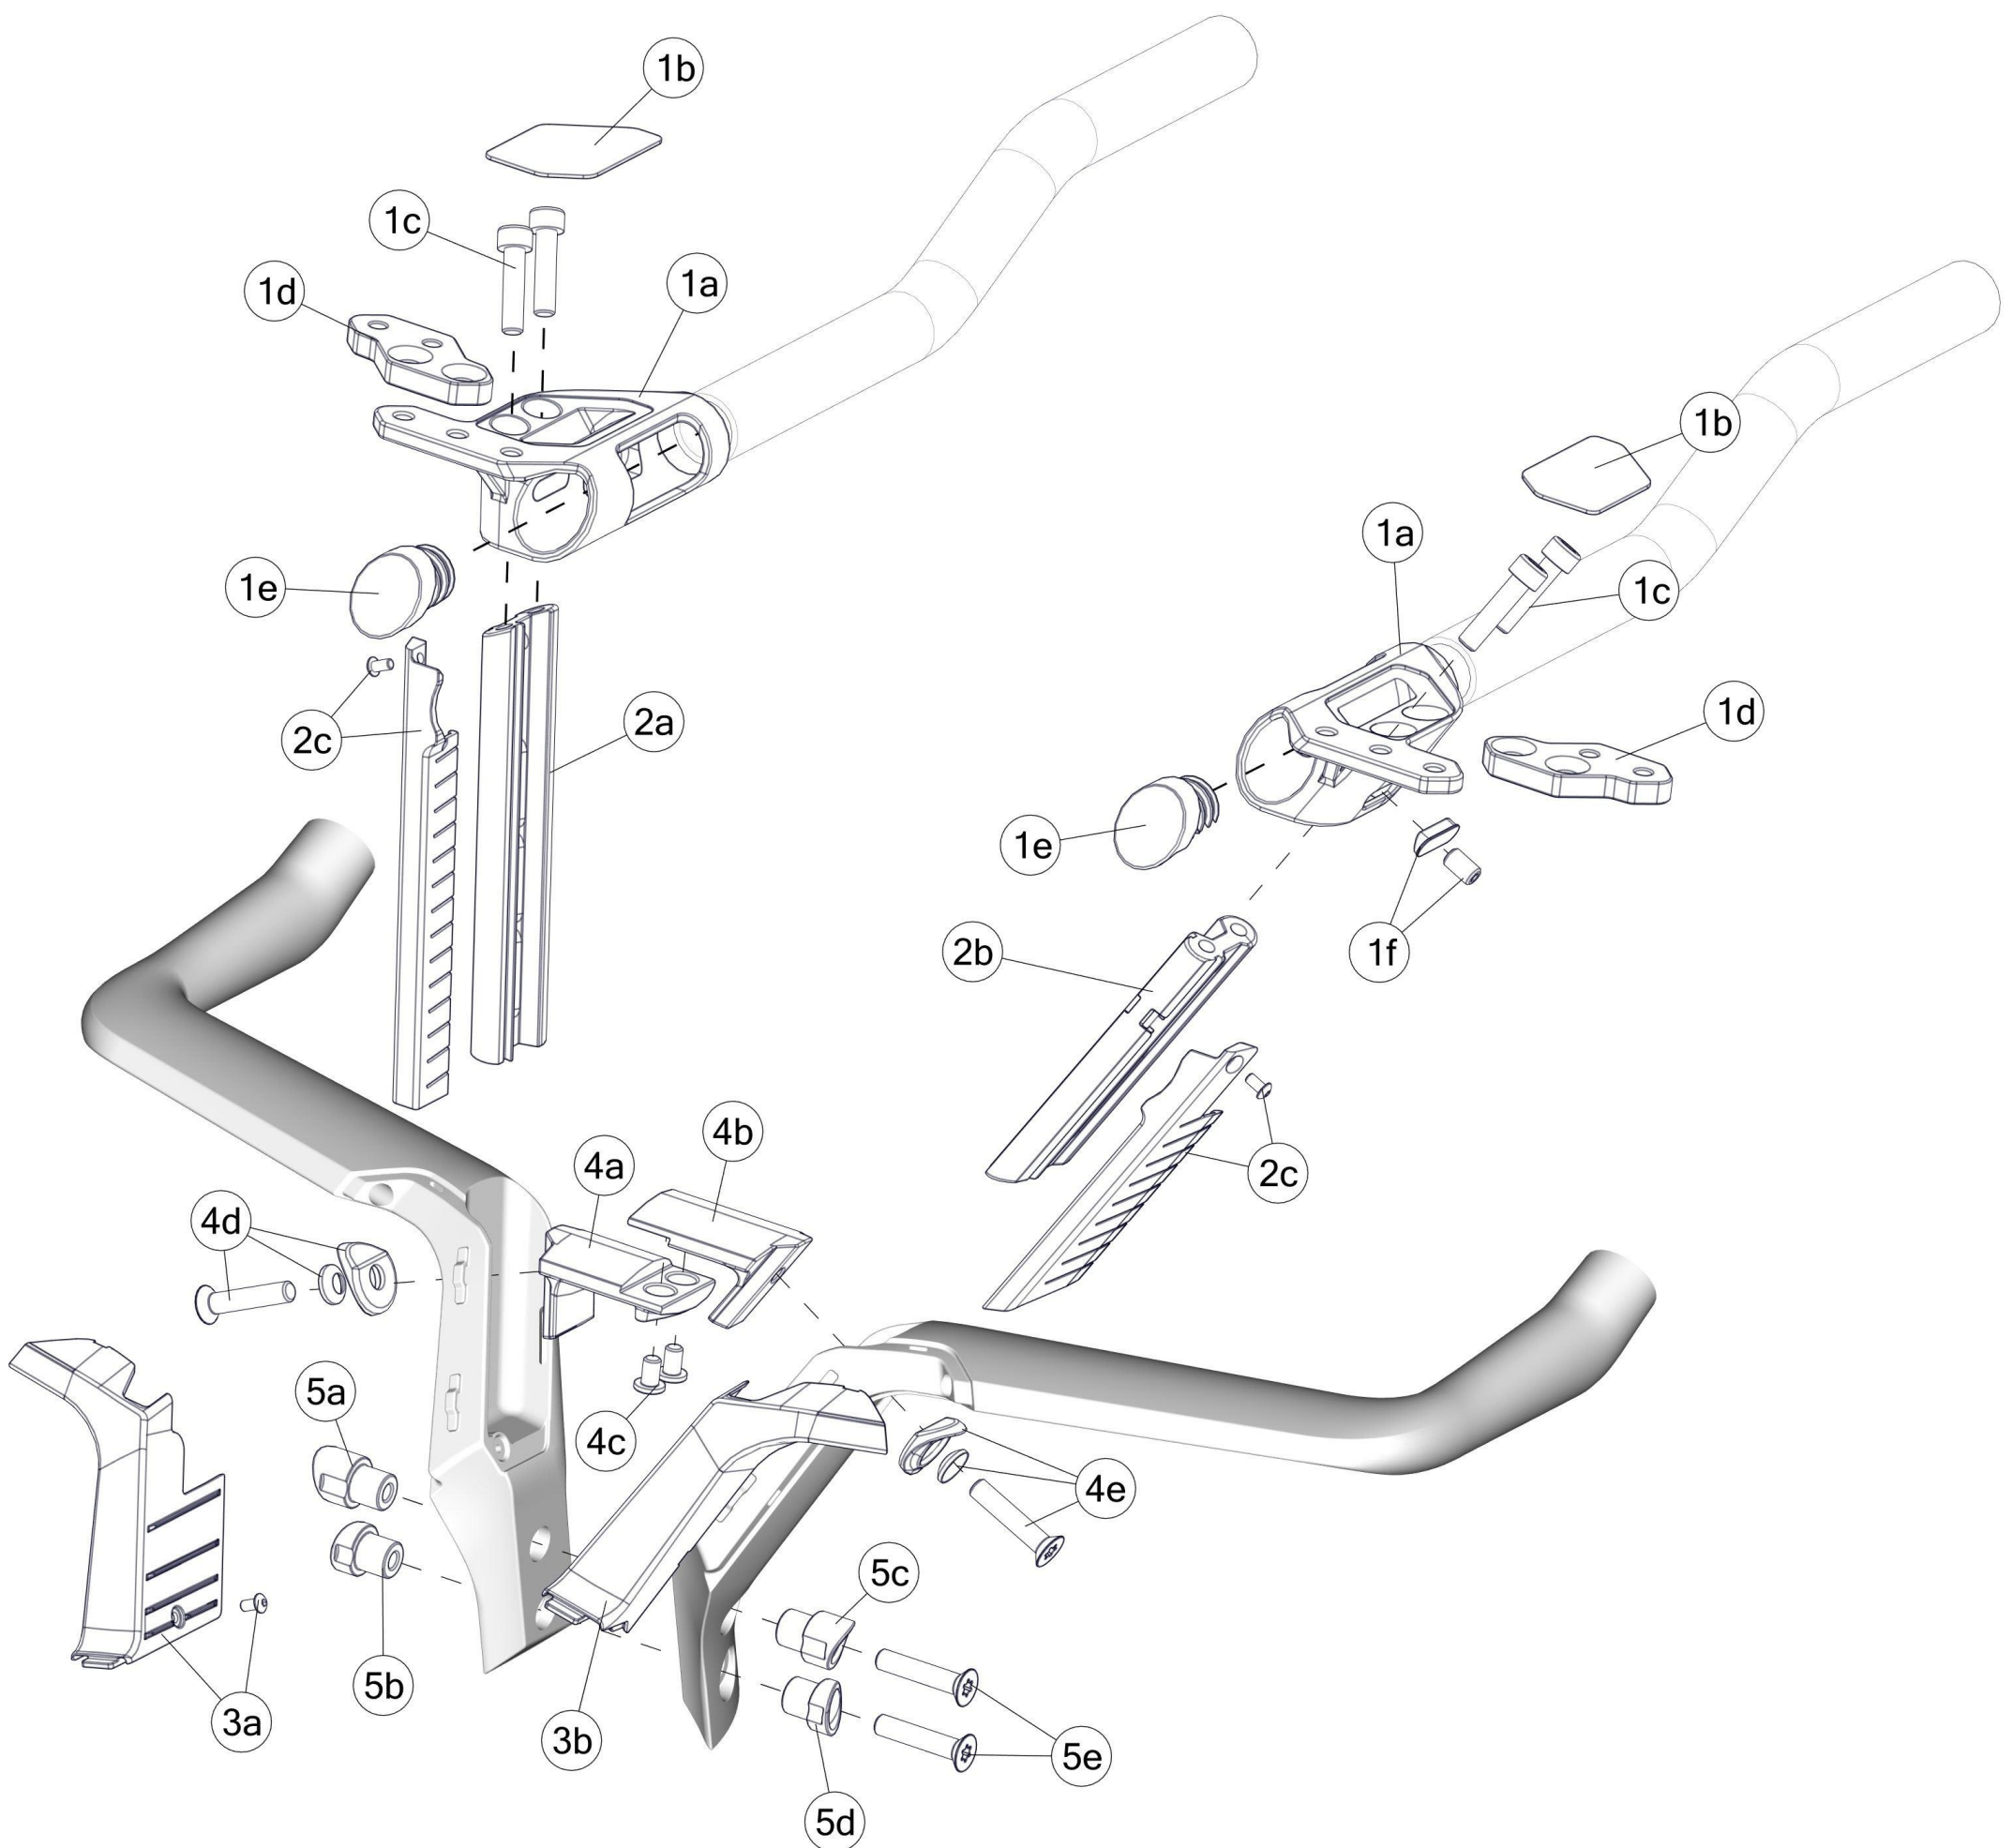

TIMEMACHINE 01 V-COCKPIT

Pos. N°	Part N°	Part Name	Description
1 - 5	300886	TM01 V - Cockpit	
1	300828	TM01 Extension bracket kit	
2	300829	TM01 Slider kit	short & long
2c	300830	TM01 Slider covers	
3	300831	TM01 V covers	
4	300832	TM01 V-Cockpit bridge	
5	300833	TM01 V & Flat Cockpit bolt kit	
1b	300834	TM01 Extension cover plates	
1d	300877	TM01 Additional reach plates	incl. Bolts
1f	300878	TM01 Extension clamp	
1e	300961	TM01 Extension end plugs	
-	301687	TM01 V-Cockpit, angle brackets 10° left/right