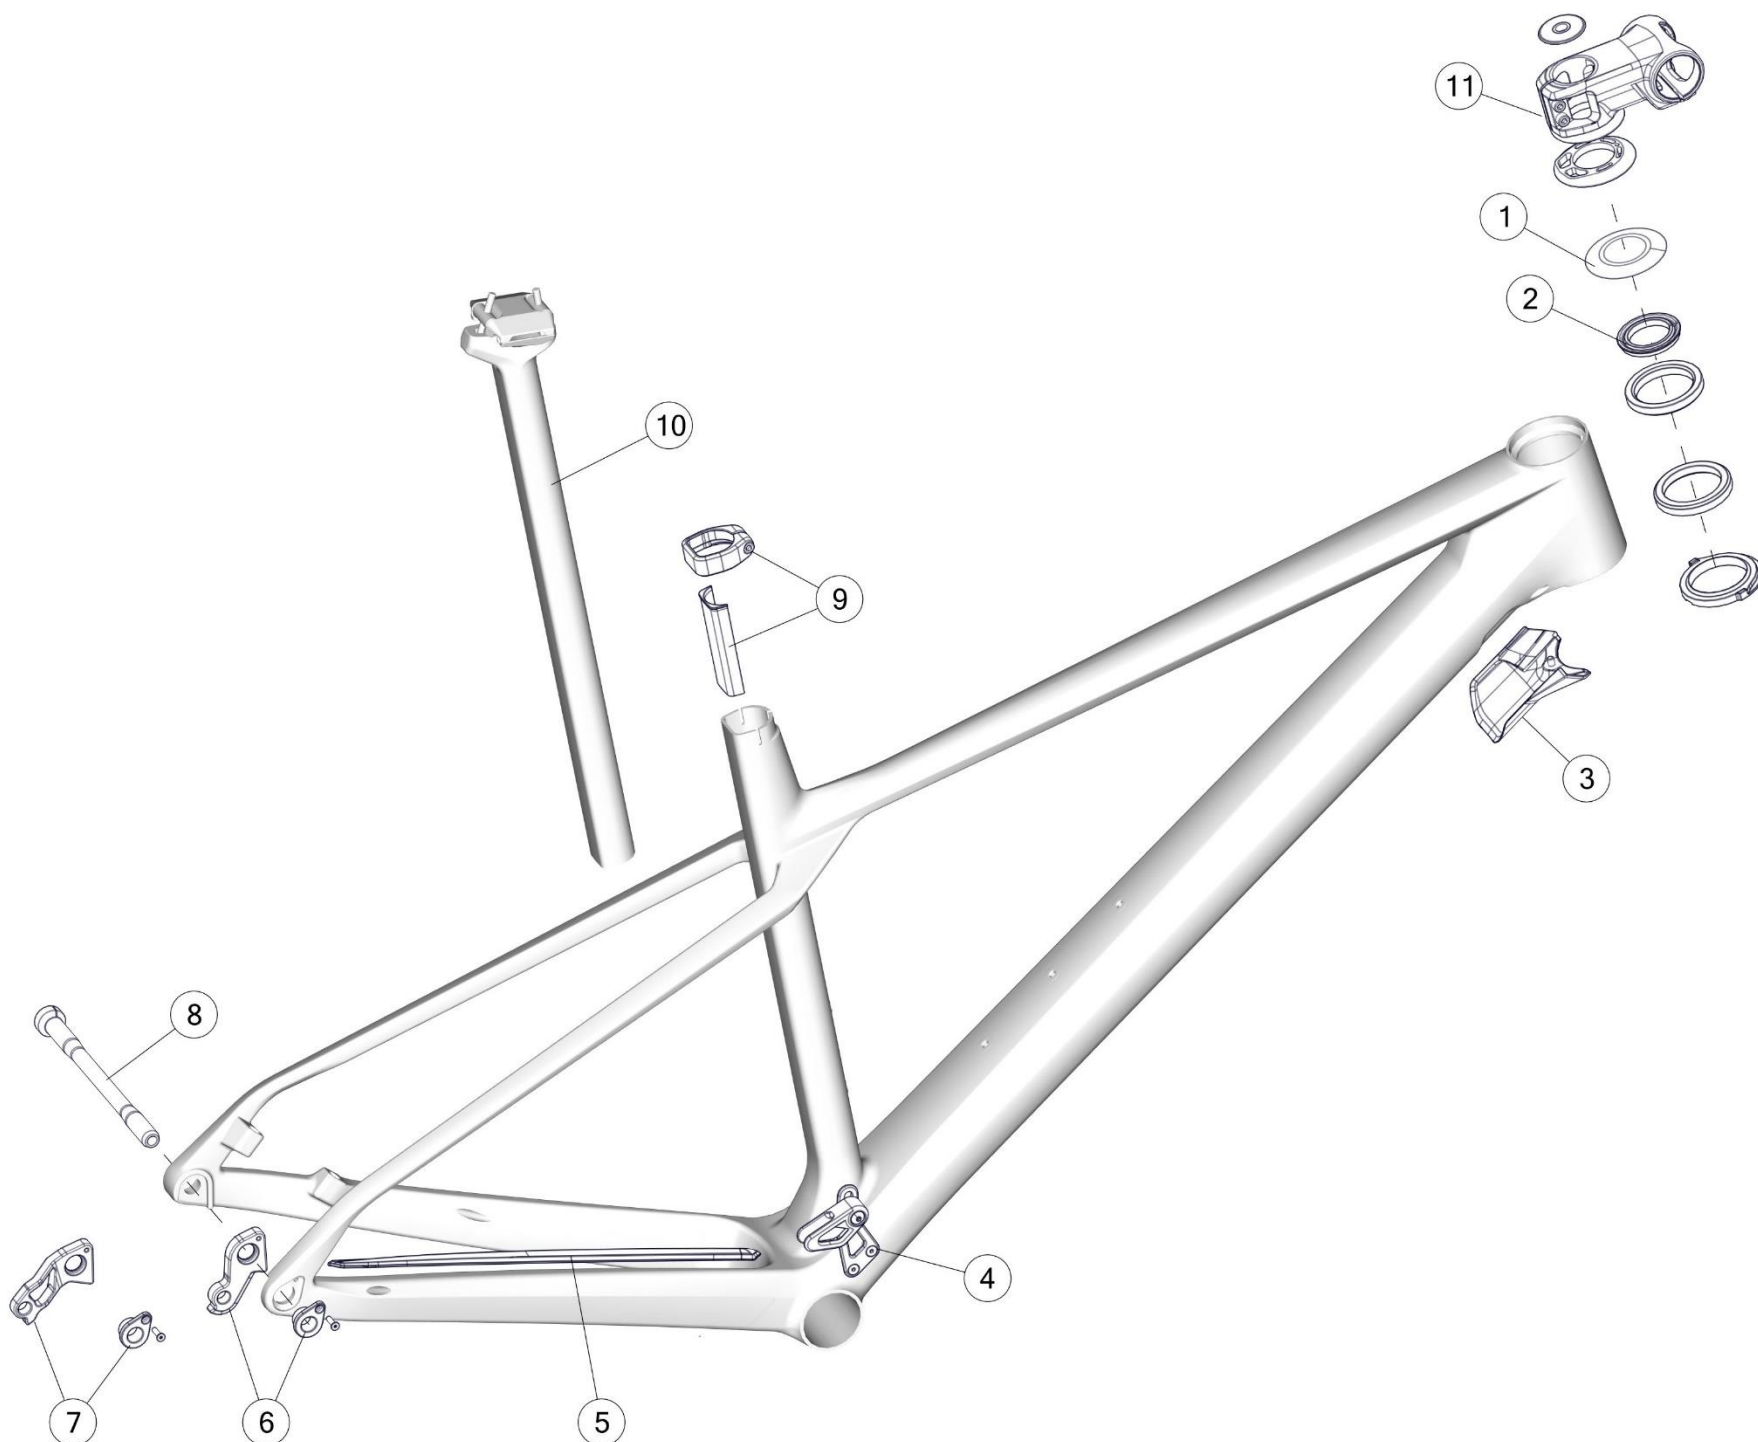

TWOSTROKE 01

Pos. N°	Part N°	Part Name	Description
1	30000703	Topcone Standard Stem Fourstroke 01, Twostroke 01	Topcone for round spacers/stems
2	301737	Fourstroke 01 headset	Headset for MSM01 stem
3	30000710	Cable Guide #28	
4	30000712	Chain Guide TS01 / TS AL	
5	301741	Fourstroke 01 chainstay protector	
6	301701	Dropout #65	Standard (Shimano/Sram)
7	301702	Dropout #66	Direct mount (Shimano only)
8	301769	Thru axle kit #6	
9	30000711	Seatpost Clamp #27	including adapter for round seatpost (27.2mm)
10	302079	Roadmachine 01/URS seatpost, 0mm offset	0mm offset, 430mm
11	301713006925	Stem MSM01 Stealth 50mm	50mm
11	301713006926	Stem MSM01 Stealth 60mm	60mm
11	301713006927	Stem MSM01 Stealth 70mm	70mm