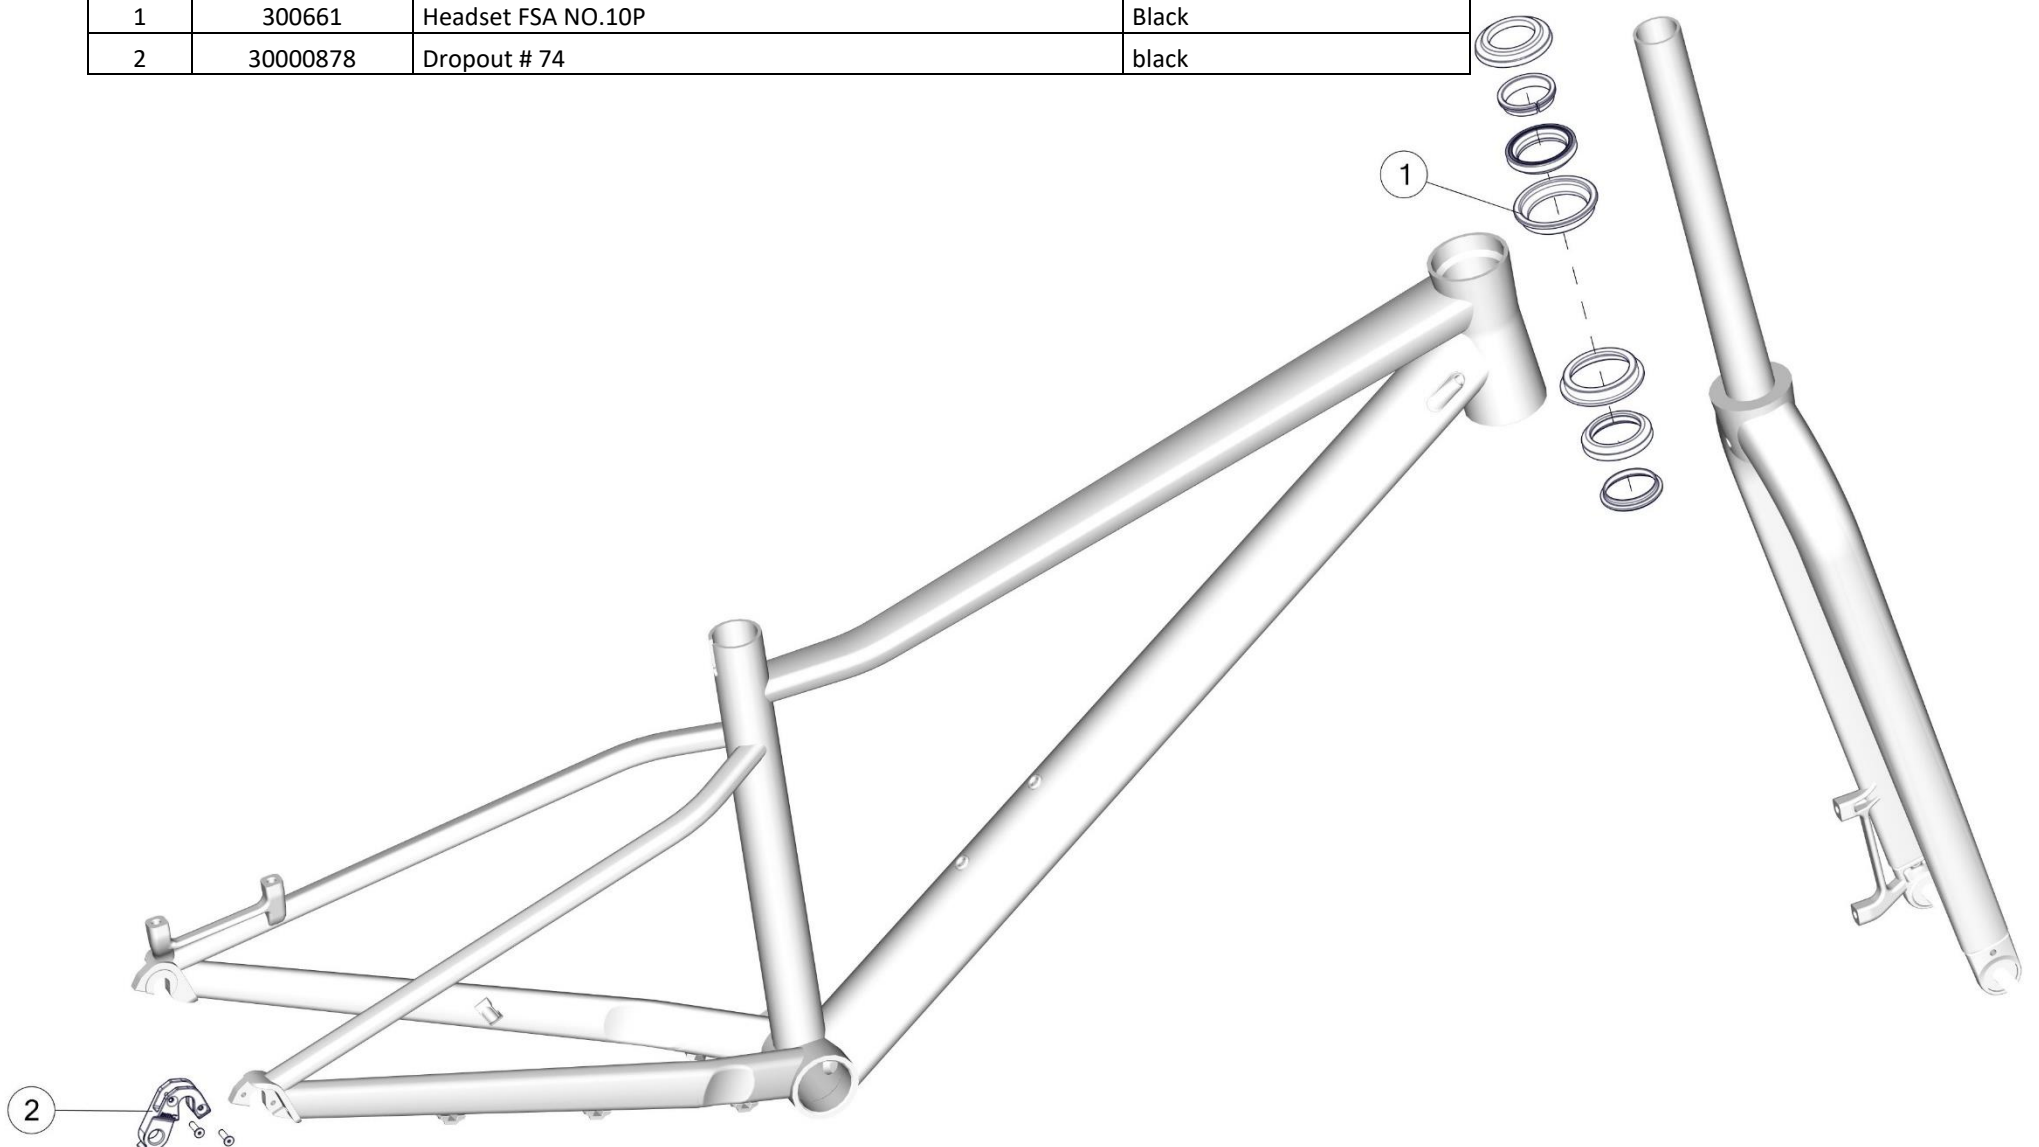

BLAST 20/24

Pos. N°	Part N°	Part Name	Description
1	300661	Headset FSA NO.10P	Black
2	30000878	Dropout # 74	black