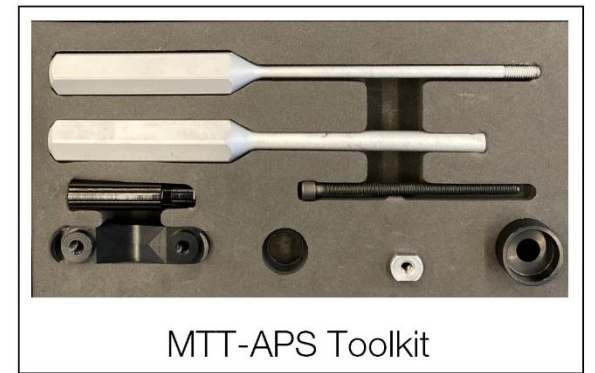

SPEEDFOX SUSPENSION PARTS

Pos. N°	Part N°	Part Name	Description
8	301191	speedfox agonist Rockerarm	Sandblasted black anodized
14	301192	speedfox agonist Lowerlink	Sandblasted black anodized
1-7/10-13/15-18	301206	Bolt kit #24	
3/4/10	301207	Bearing kit #2	
9	208505	Rear shock bolt set # 1	
-	300490	MTT-APS toolkit