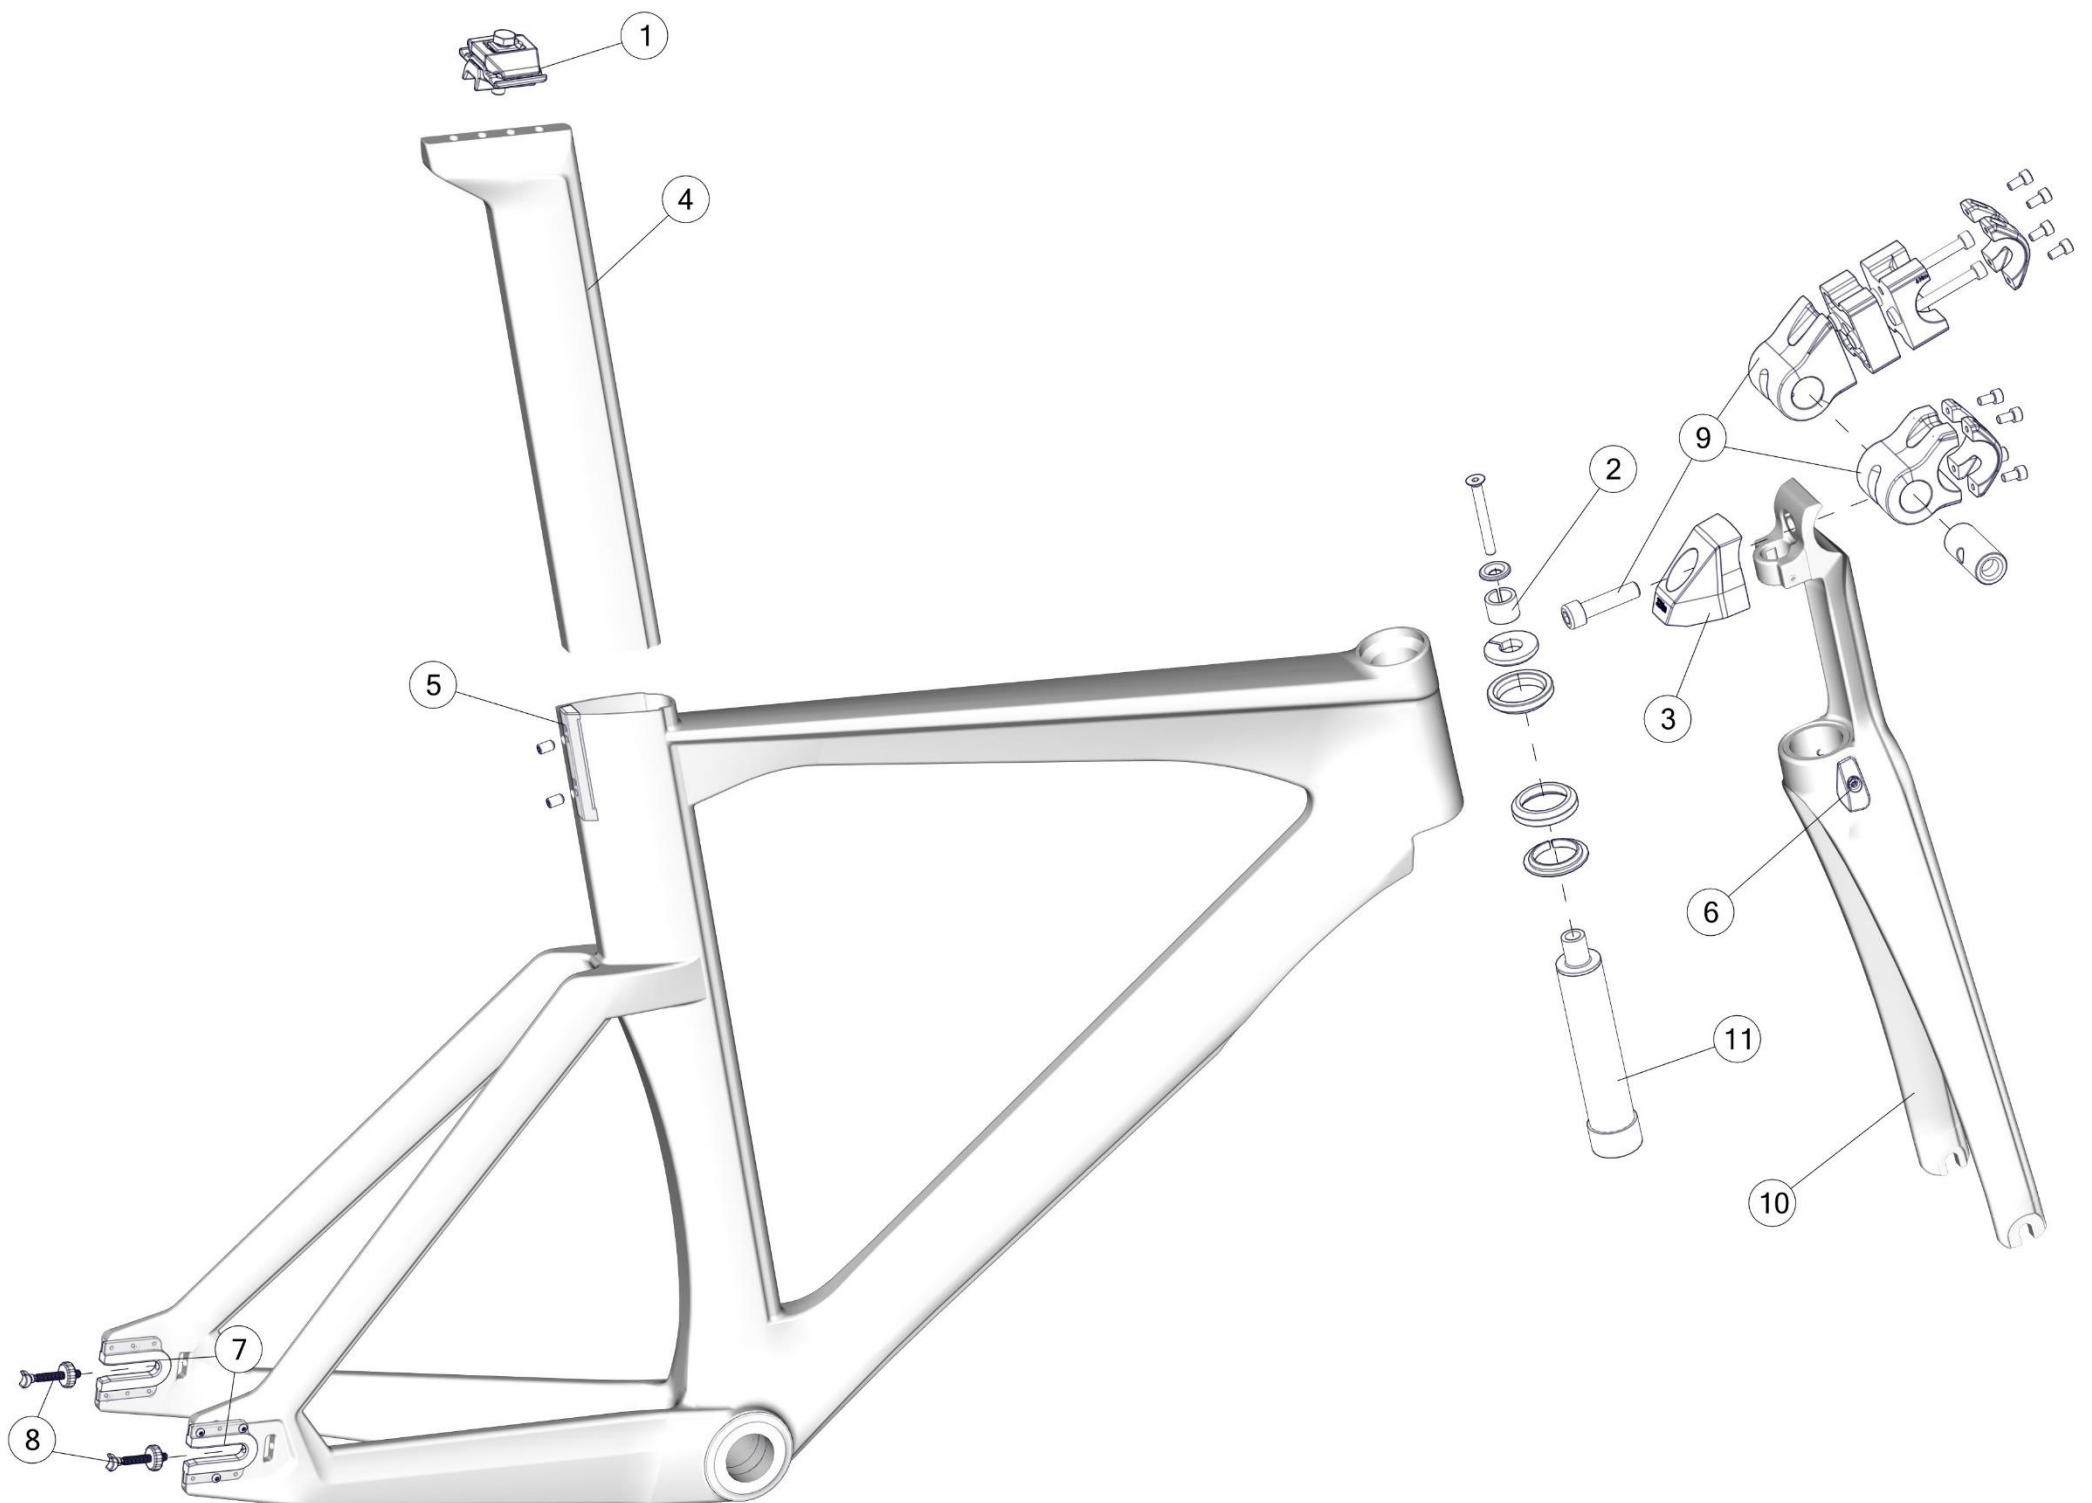

TRACKMACHINE TR01

Pos. N°	Part N°	Part Name	Description
1	212482	saddle clamp # 1 - black anodized	Black anodized
2	213709	Headset TM01	Black
3	219147	TR01 stem cover	Black
4	219148	TR01 seatpost	Black
5	219149	Seatpost clamp # 13	Black
6	219153	TR01 fork bumpers	Black
7	219154	Dropout # 46	Silver
8	219155	Axle adjuster # 3	Black
9	219156	TR01 stem kit	Sandblasted black anodized
10	219144	TR01 fork, small	Black
10	219145	TR01 fork, medium	Black
10	219146	TR01 fork, large	Black
11	219150	TR01 steerer tube, small	Black
11	219151	TR01 steerer tube, medium	Black
11	219152	TR01 steerer tube, large	Black