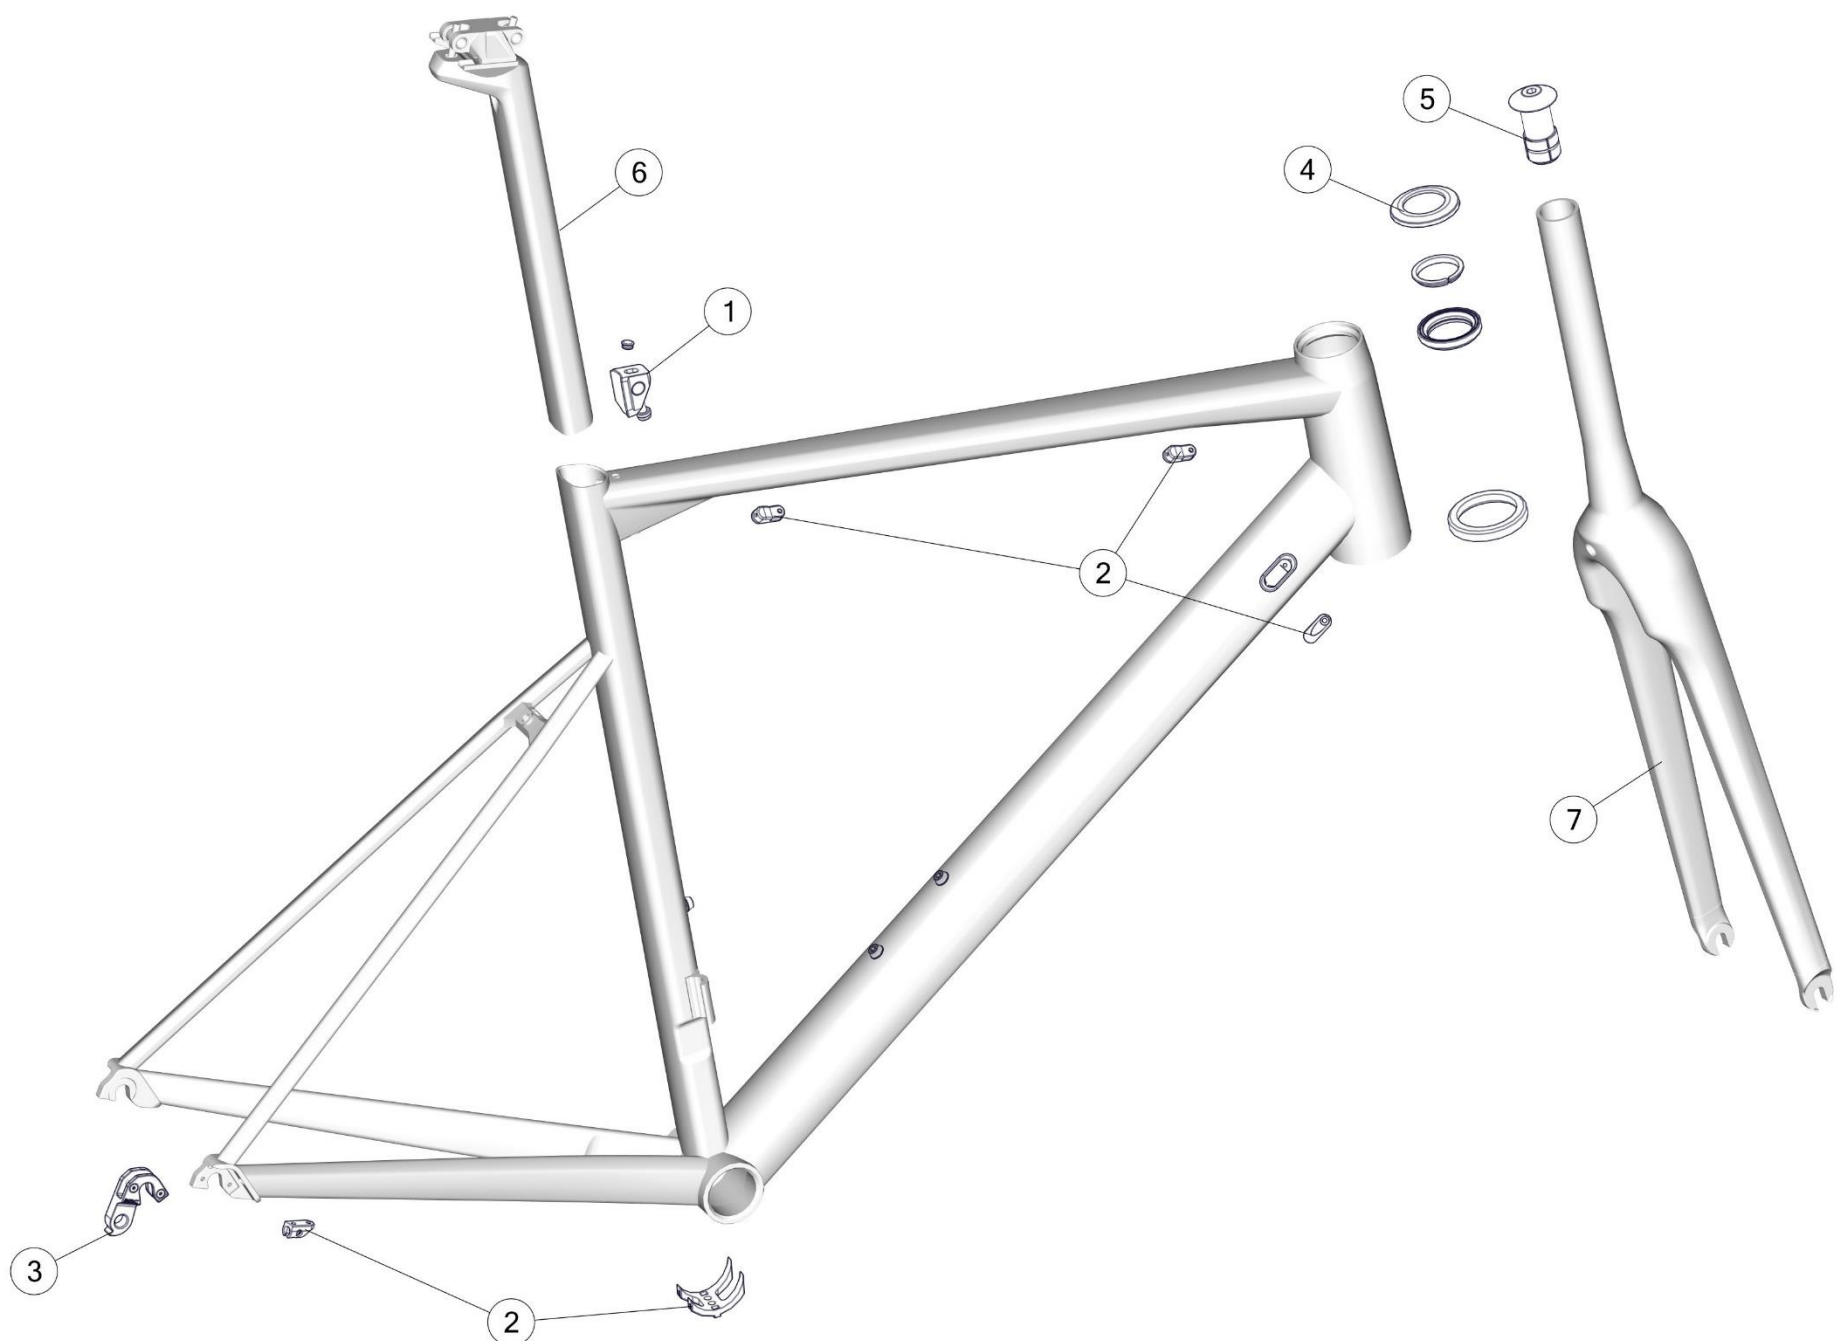

TEAMMACHINE ALR

Pos. N°	Part N°	Part Name	Description
1	301631	Seatpost clamp #23	Black anodized
2	301665	Cable guide #21	Black
3	301090	Dropout #56	Sandblasted black anodized
4/5	301693	Teammachine ALR Headset & Expander	Black
6	301897	teammachine SLR01 seatpost, 15mm offset	Stealth, 330mm
7	3000640	Fork ALR ONE MY21	blk gol gol