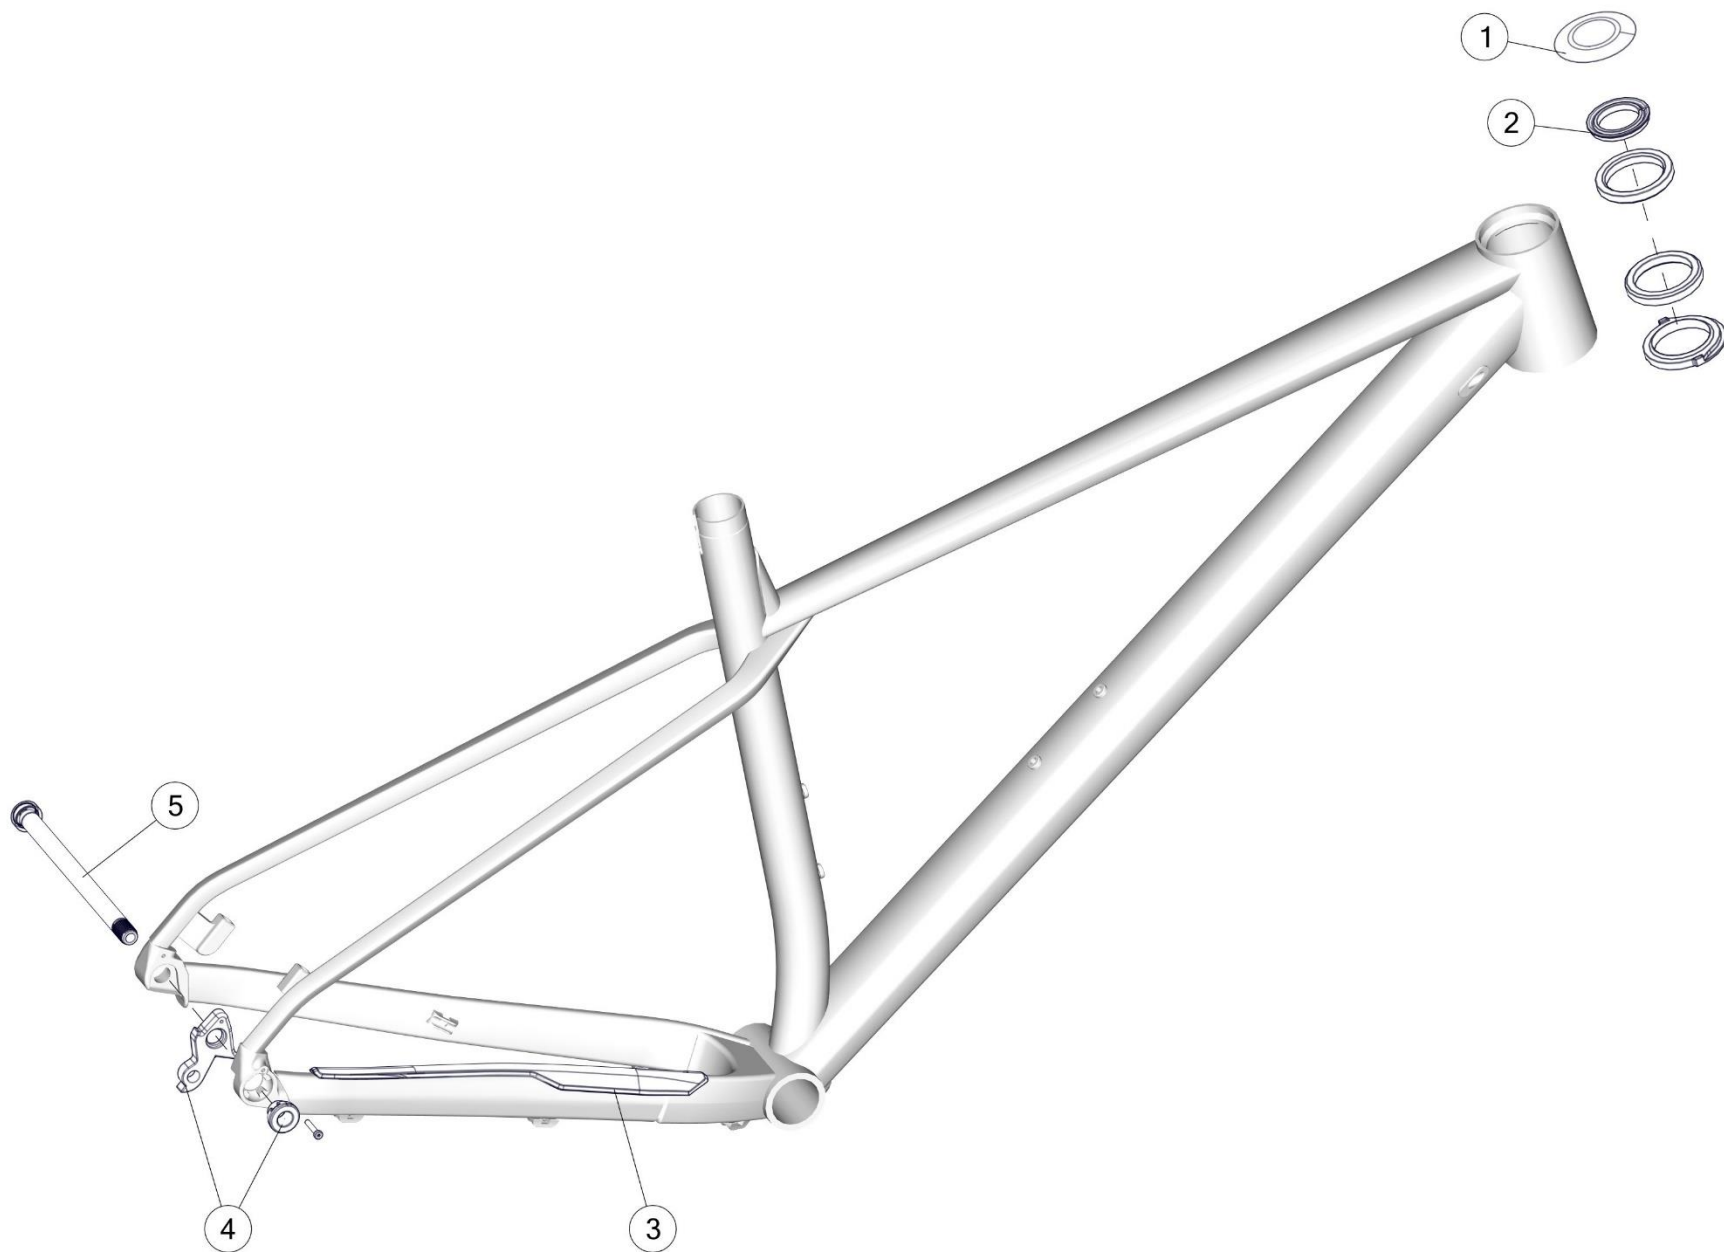

TWOSTROKE AL

Pos. N°	Part N°	Part Name	Description
1	3000703	Topcone Standard Stem Fourstroke 01, Twostroke 01	Topcone for round spacers/stems
2	301737	Fourstroke 01 headset	Black
3	300660	Chainstay protector VLF-314	Black
4	3000855	Dropout # 73	Black
5	3000706	Axle Kit #8	Black