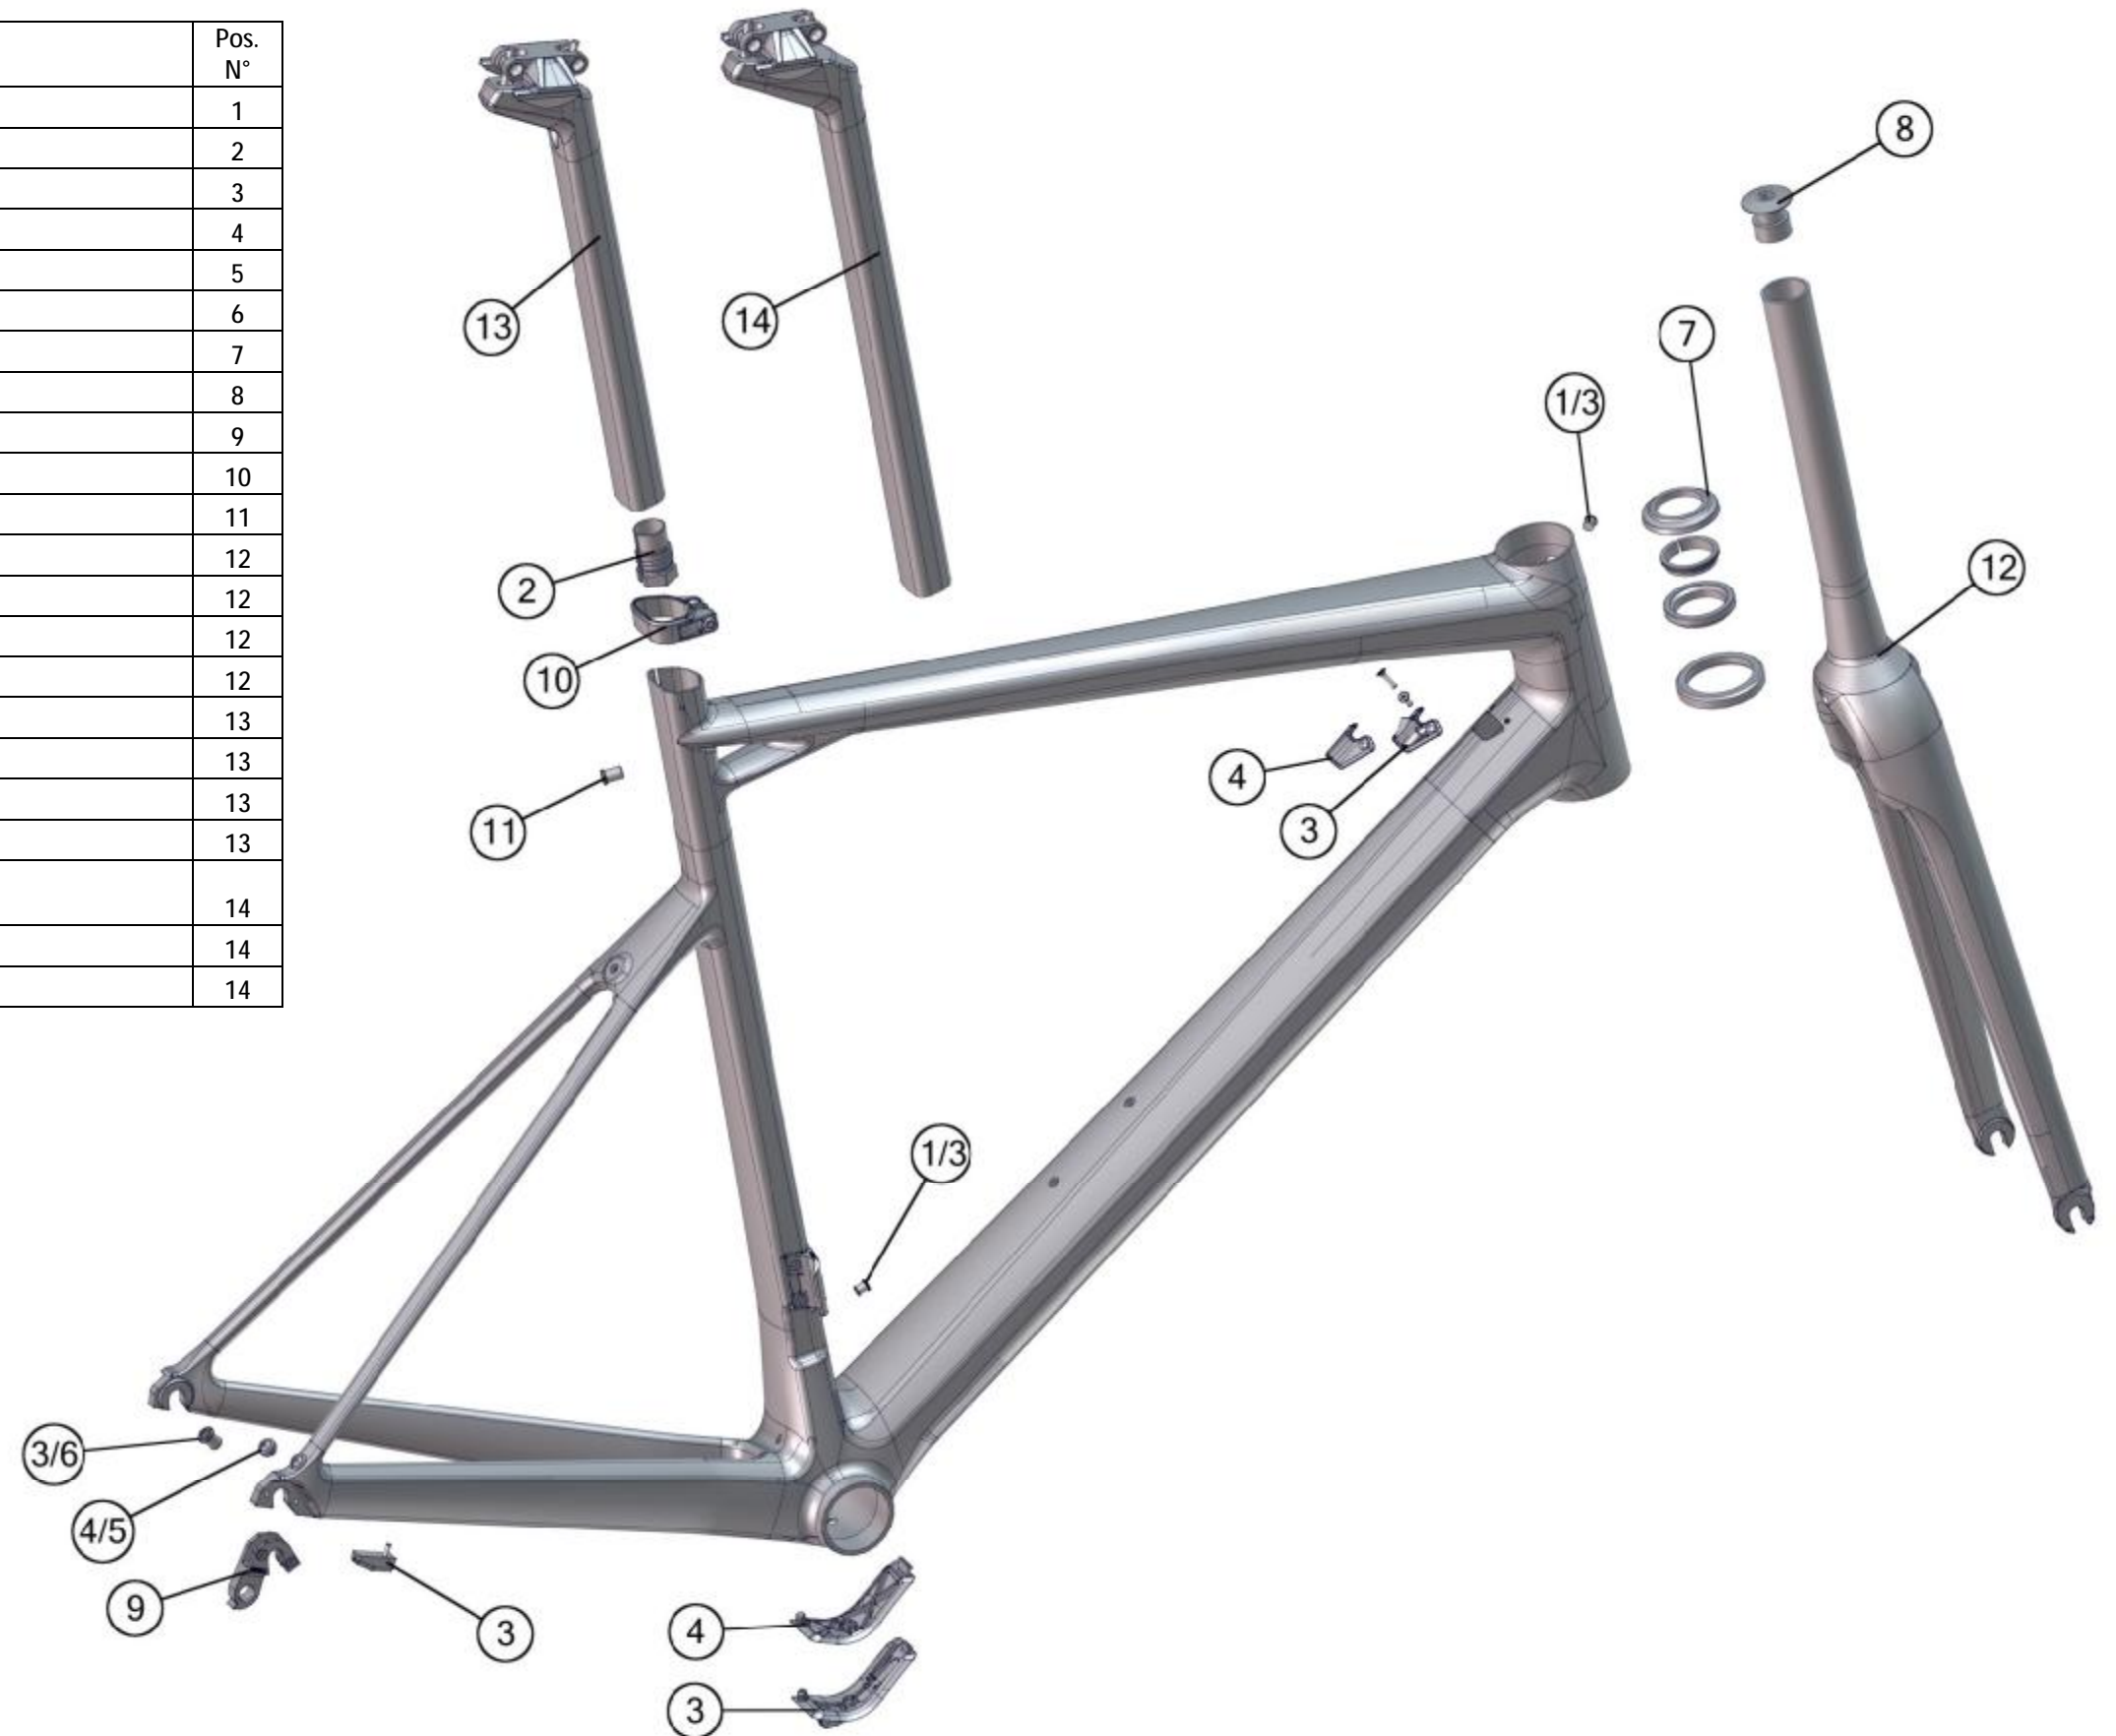

BMC spare part list, MY 2015

Teammachine SLR01	2
Teammachine SLR02	3
Teammachine SLR03	4
Granfondo GF01 Disc	5
Granfondo GF02	6
Granfondo GF02 disc	7
Timemachine TM01	8
Timemachine TM02	9
Timemachine TM01 & TM02 brakes	10
Timemachine TMR01	11
Timemachine TMR02	12
Timemachine TMR small parts	13
Trackmachine TR01	14
Trackmachine TR02	15
Crossmachine CX01	16
Teamlite TE01	17
Teamlite TE02	18
Teamlite TE03	19
Sportelite SE26	19
Fourstroke FS01	20
Fourstroke FS02	21
Fourstroke suspension parts	22
Speedfox SF01	23
Speedfox SF02	24
Speedfox SF03	25
Speedfox suspension parts	26
Trailfox TF01	27
Trailfox TF02	28
Trailfox TF03	29
Trailfox suspension parts	30
Alpenchallenge AC01 IGH (internal gears)	31
Alpenchallenge AC02 IGH	31
Alpenchallenge AC01 Derailleur	32
Alpenchallenge AC02 Derailleur	32

Teammachine SLR01

Part N°	Description	Price EUR	Pos. N°
212492	Di2 Plug kit # 3	7.-	1
212500	Internal battery adapter	8.-	2
213673	Mechanical kit # 1	10.-	3
213674	Di2 kit # 1	10.-	4
213675	Di2 plug kit # 1	10.-	5
213676	Shift Cable stopper kit 14-R1	11.-	6
213677	Headset B351UC	67.-	7
213678	Expander # 1	19.-	8
214967	Dropout # 41	16.-	9
214968	Seatpost clamp # 7	29.-	10
214969	Brake Cable stopper kit 14-R1	18.-	11
220214	Fork SLR01, team red	238.-	12
220216	Fork SLR01, shark	238.-	12
220220	Fork SLR01, swiss	238.-	12
222350	Fork SLR01, white	238.-	12
220212	Seatpost SLR01, 15mm offset, team red	124.-	13
220218	Seatpost SLR01, 15mm offset, shark	124.-	13
220217	Seatpost SLR01, 15mm offset, swiss	124.-	13
222349	Seatpost SLR01, 15mm offset, white	124.-	13
220213	Seatpost SLR01, 30mm offset, team red	124.-	14
220215	Seatpost SLR01, 30mm offset, shark	124.-	14
220219	Seatpost SLR01, 30mm offset, swiss	124.-	14