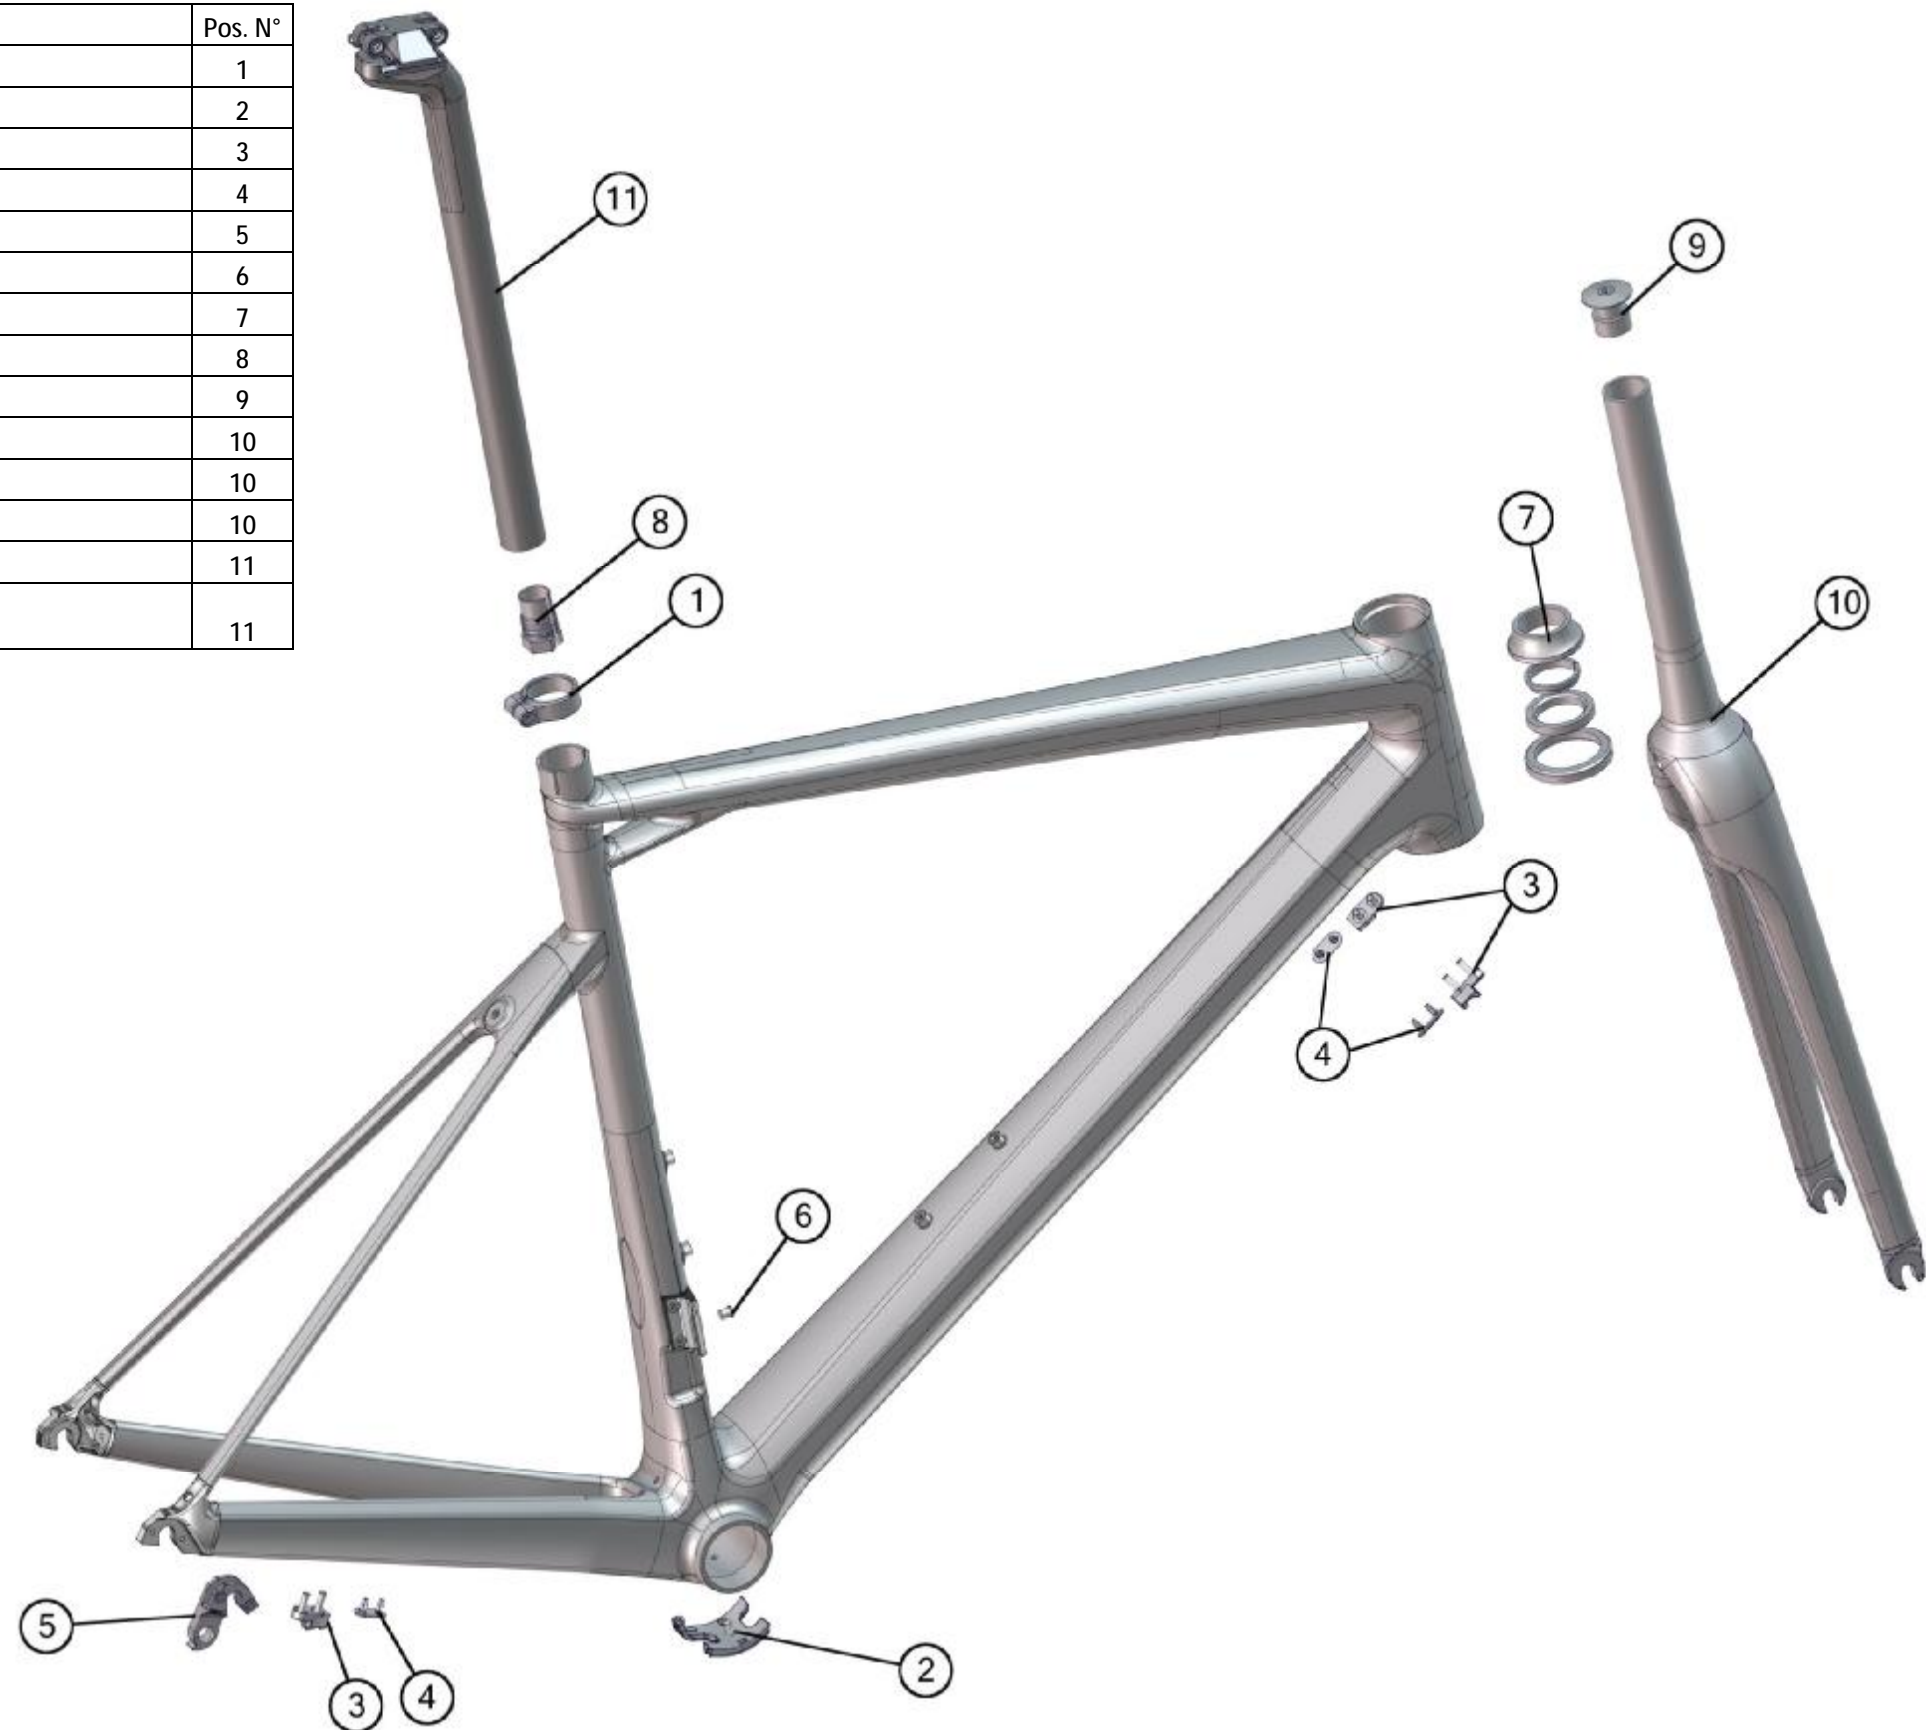

Teammachine SLR02

Part N°	Description	Price EUR	Pos. N°
212176	seat post clamp # 10	16.-	1
212180	BB cable guide # 1	4.-	2
212538	Mech. Kit # 2	8.-	3
213680	Di2 kit # 2	4.-	4
213679	Dropout # 42	12.-	5
213693	Di2 plug kit # 2	4.-	6
213694	Headset VP B302AC	38.-	7
219532	Battery adapter, compliance post	8.-	8
213682	Expander # 2	12.-	9
221136	SLR02 fork, silver	152.-	10
221137	SLR02 fork, white	152.-	10
221139	SLR02 fork, red	152.-	10
221134	SLR02 seatpost, 18mm offset, silver	95.-	11
221135	SLR02 seatpost, 18mm offset, red / white	95.-	11