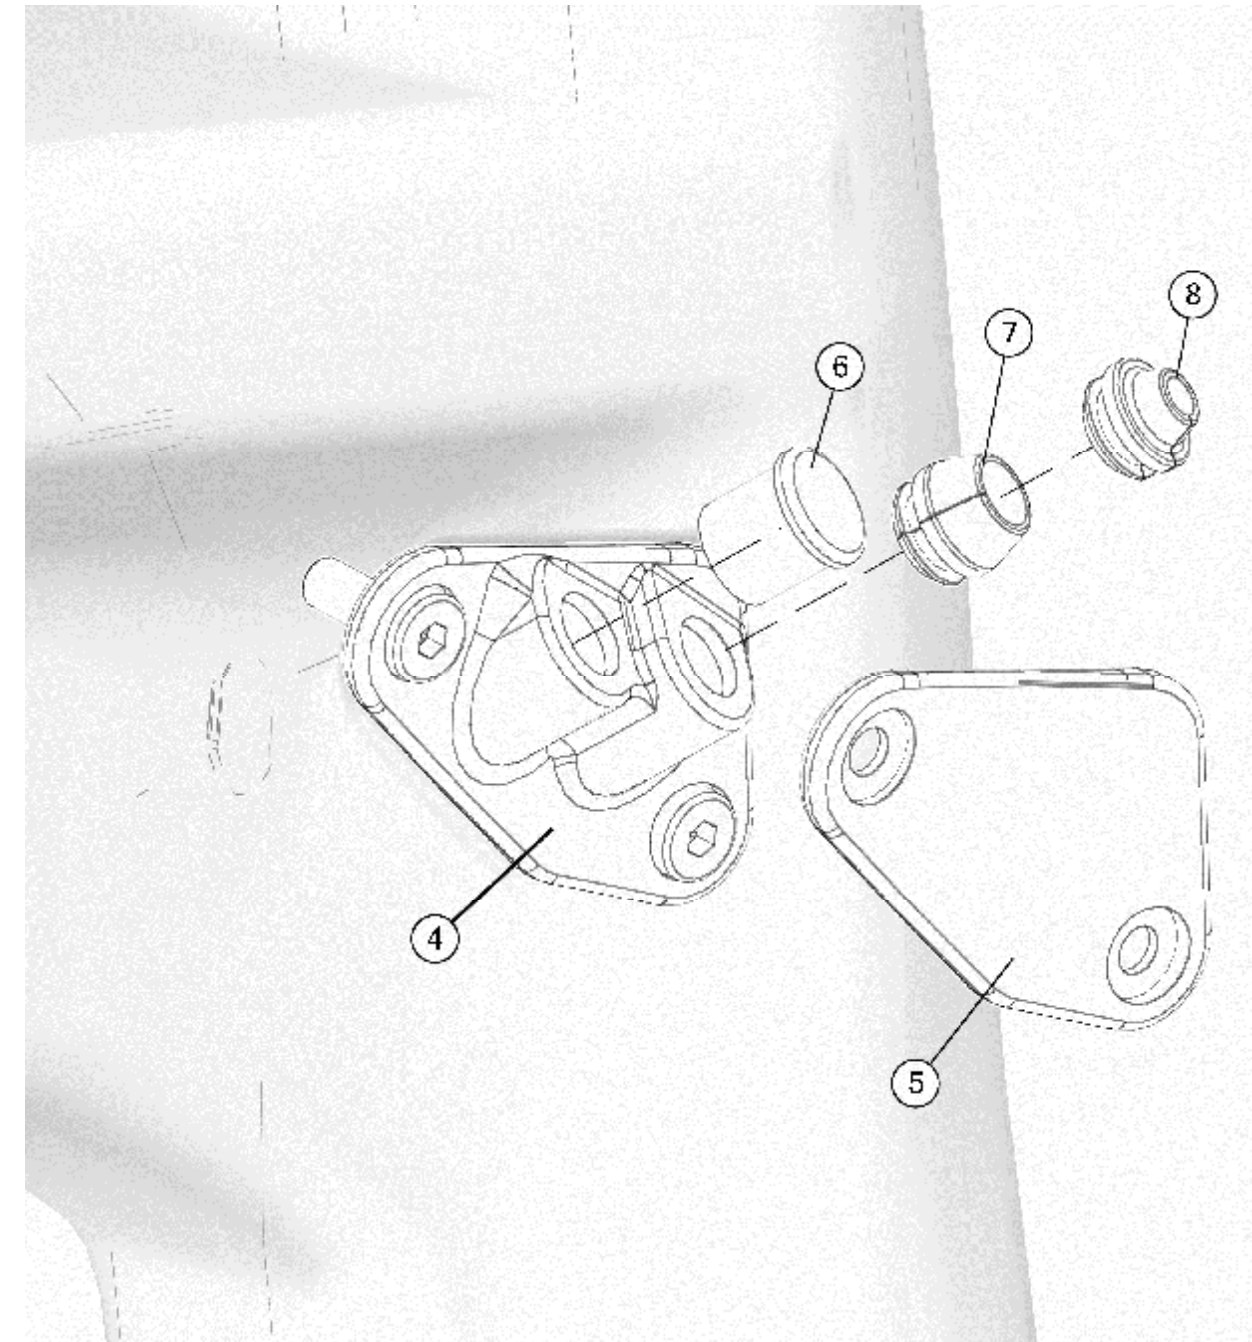

timemachine TMR small parts

Part N°	Part Name	Description	Pos. N°	EUR
212497	Brake pivot kit # 1	Silver	1	11.-
212498	Brake shoe set # 1	Black (pads not included)	2	7.-
212499	Brake small part kit # 1	Silver	3	7.-
212491	rubber plug/ brake	10pcs/set	6	4.-
212490	rubber shift cable guide	10pcs/set	7	4.-
212489	Di2 grommets	10pcs/set	8	8.-
212488	Di2 kit # 4	Black	4,5,6,8	12.-
212487	Mechanical kit # 4	Black	4,6,7	10.-

Brake parts fit for both front and rear brake.