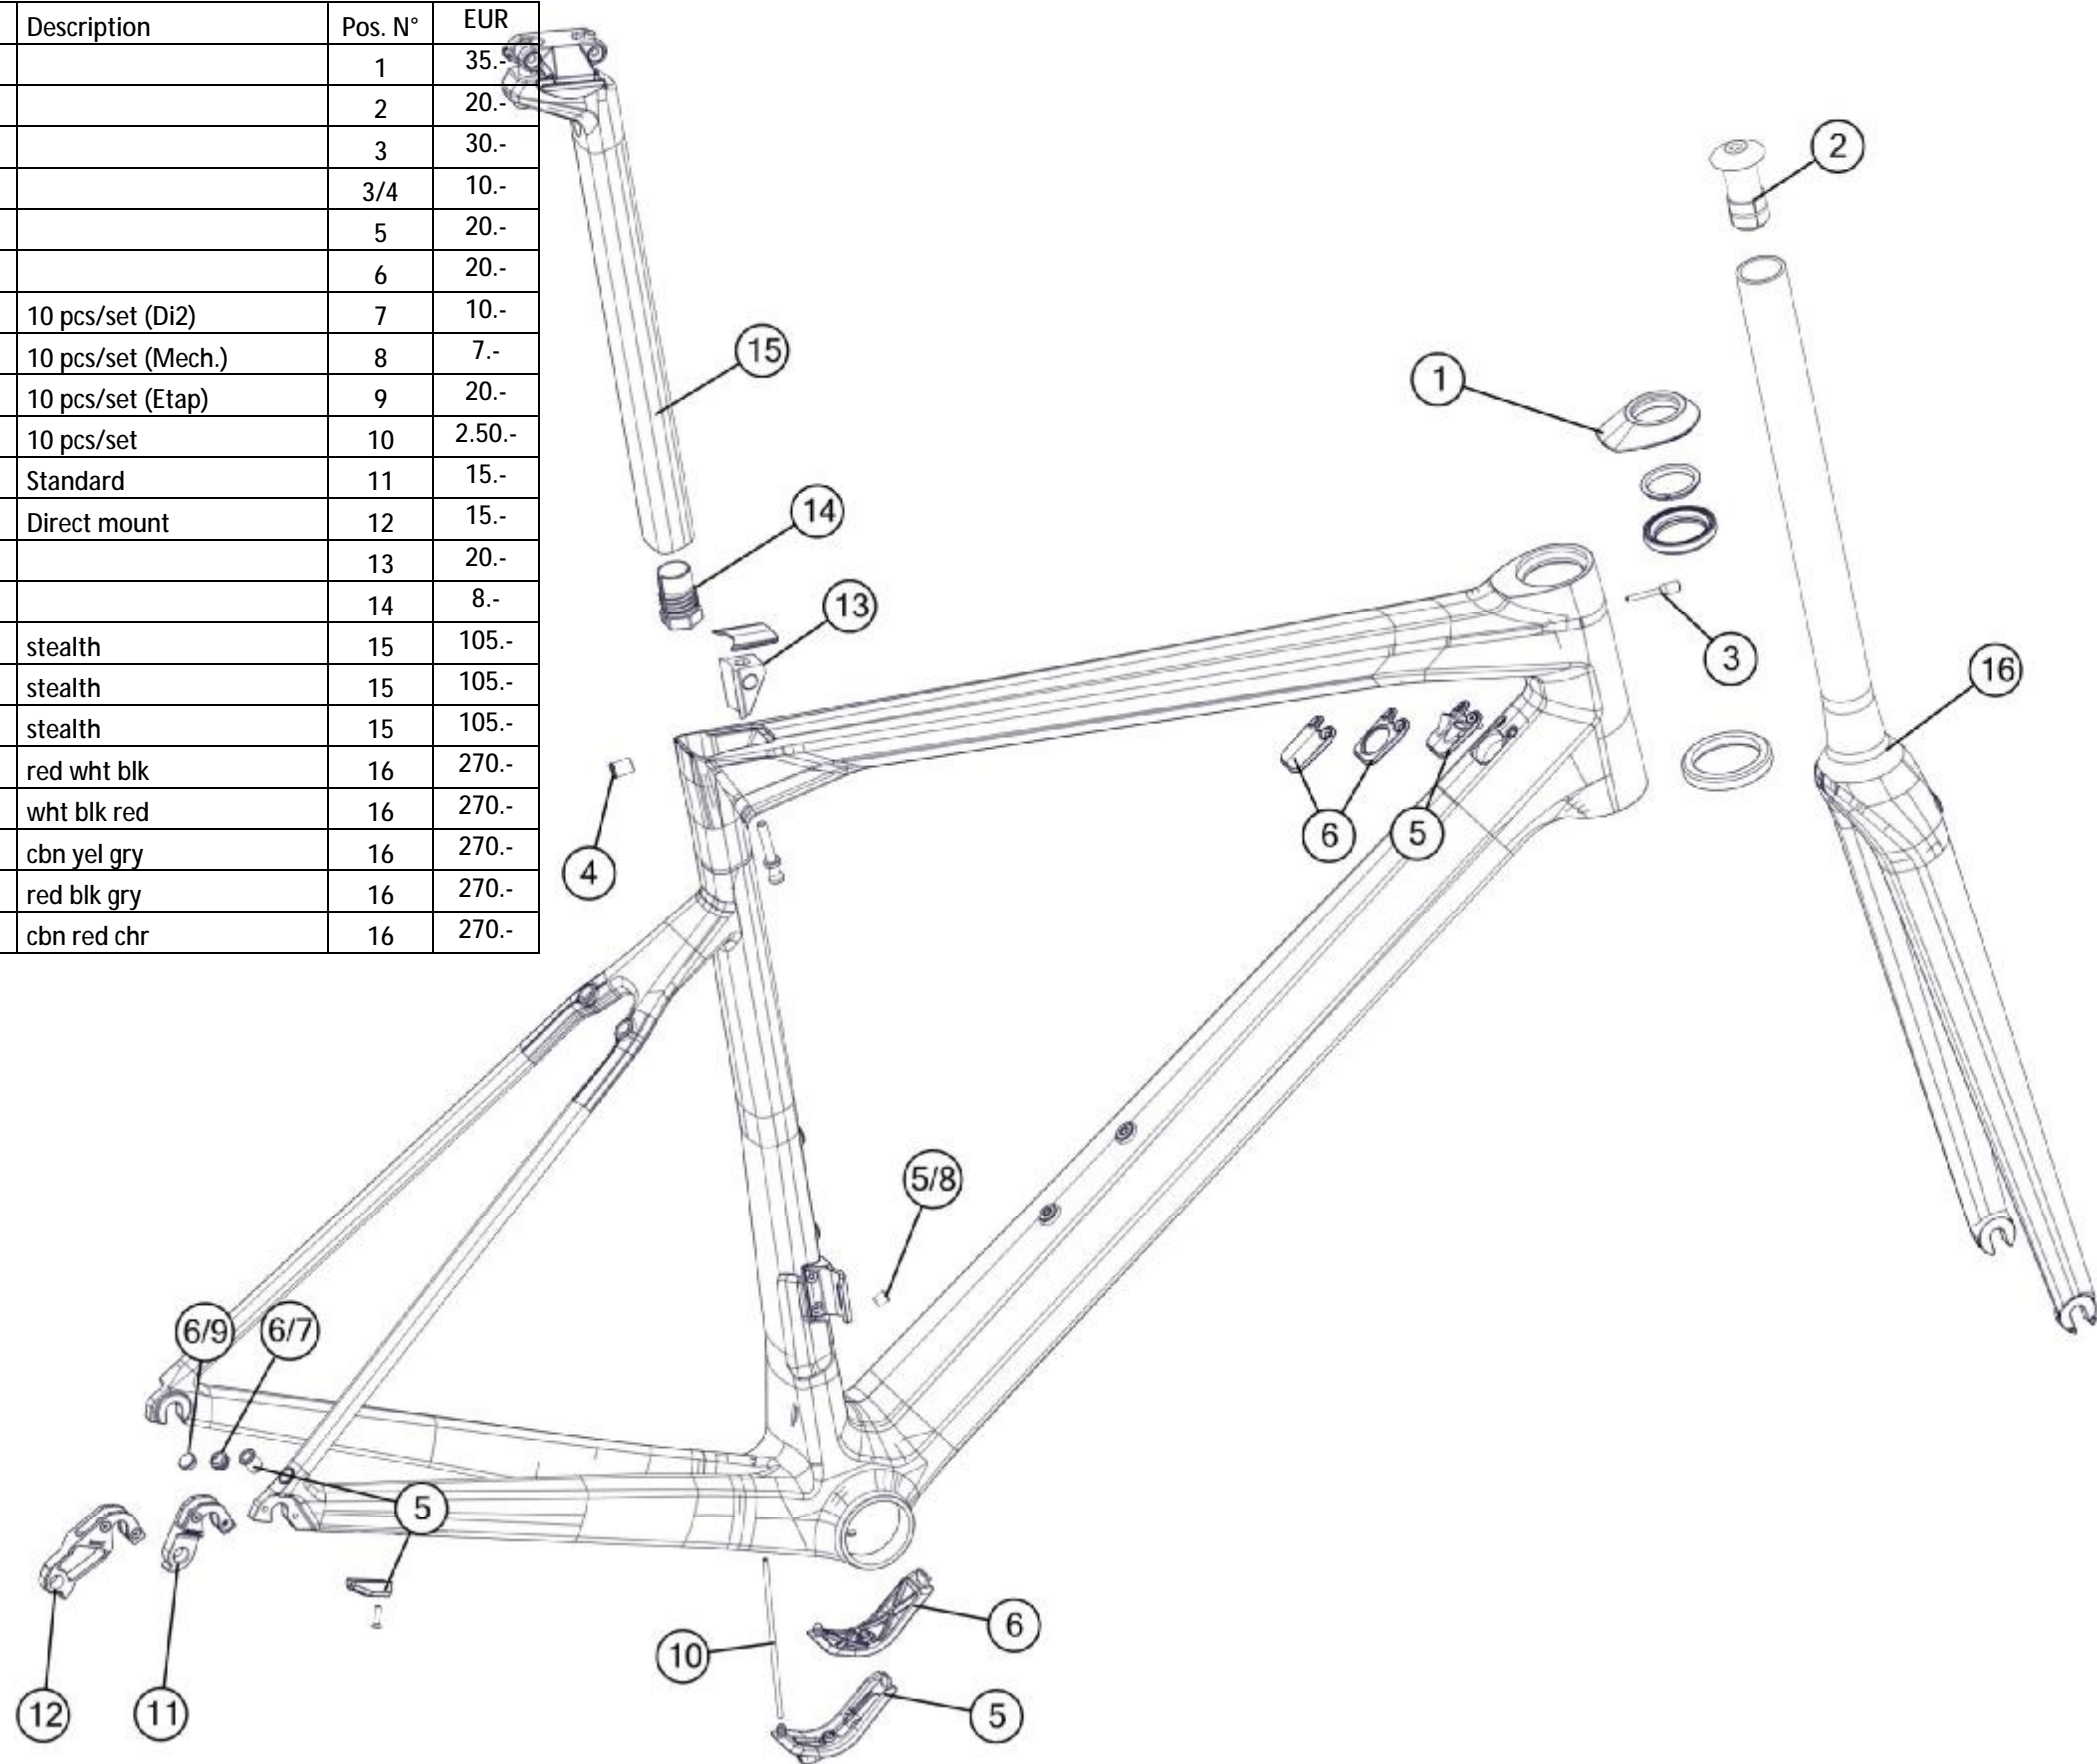

teammachine SLR01

Part N°	Part Name	Description	Pos. N°	EUR
301148	Headset SLR01/02 MY18		1	35.-
213678	Expander # 1		2	20.-
301104	Ball ferrules		3	30.-
301105	Cable stopper kit # 1		3/4	10.-
301100	Mechanical kit # 7		5	20.-
301102	Di2 kit # 8		6	20.-
213675	Di2 plug kit # 1	10 pcs/set (Di2)	7	10.-
212492	Di2 Plug kit # 3	10 pcs/set (Mech.)	8	7.-
301103	Di2 Plug kit # 6	10 pcs/set (Etap)	9	20.-
301149	FD wire liner	10 pcs/set	10	2.50.-
301090	Dropout # 56	Standard	11	15.-
301091	Dropout # 57	Direct mount	12	15.-
301098	Seatpost clamp # 21		13	20.-
212500	Internal battery adapter		14	8.-
301143	teammachine SLR01 seatpost, 0mm offset	stealth	15	105.-
301145	teammachine SLR01 seatpost, 15mm offset	stealth	15	105.-
301147	teammachine SLR01 seatpost, 30mm offset	stealth	15	105.-
301137	teammachine SLR01 TEAM FRS fork	red wht blk	16	270.-
301138	teammachine SLR01 ONE fork	wht blk red	16	270.-
301139	teammachine SLR01 TWO fork	cbn yel gry	16	270.-
301140	teammachine SLR01 THREE fork	red blk gry	16	270.-
301141	teammachine SLR01 FRS fork	cbn red chr	16	270.-