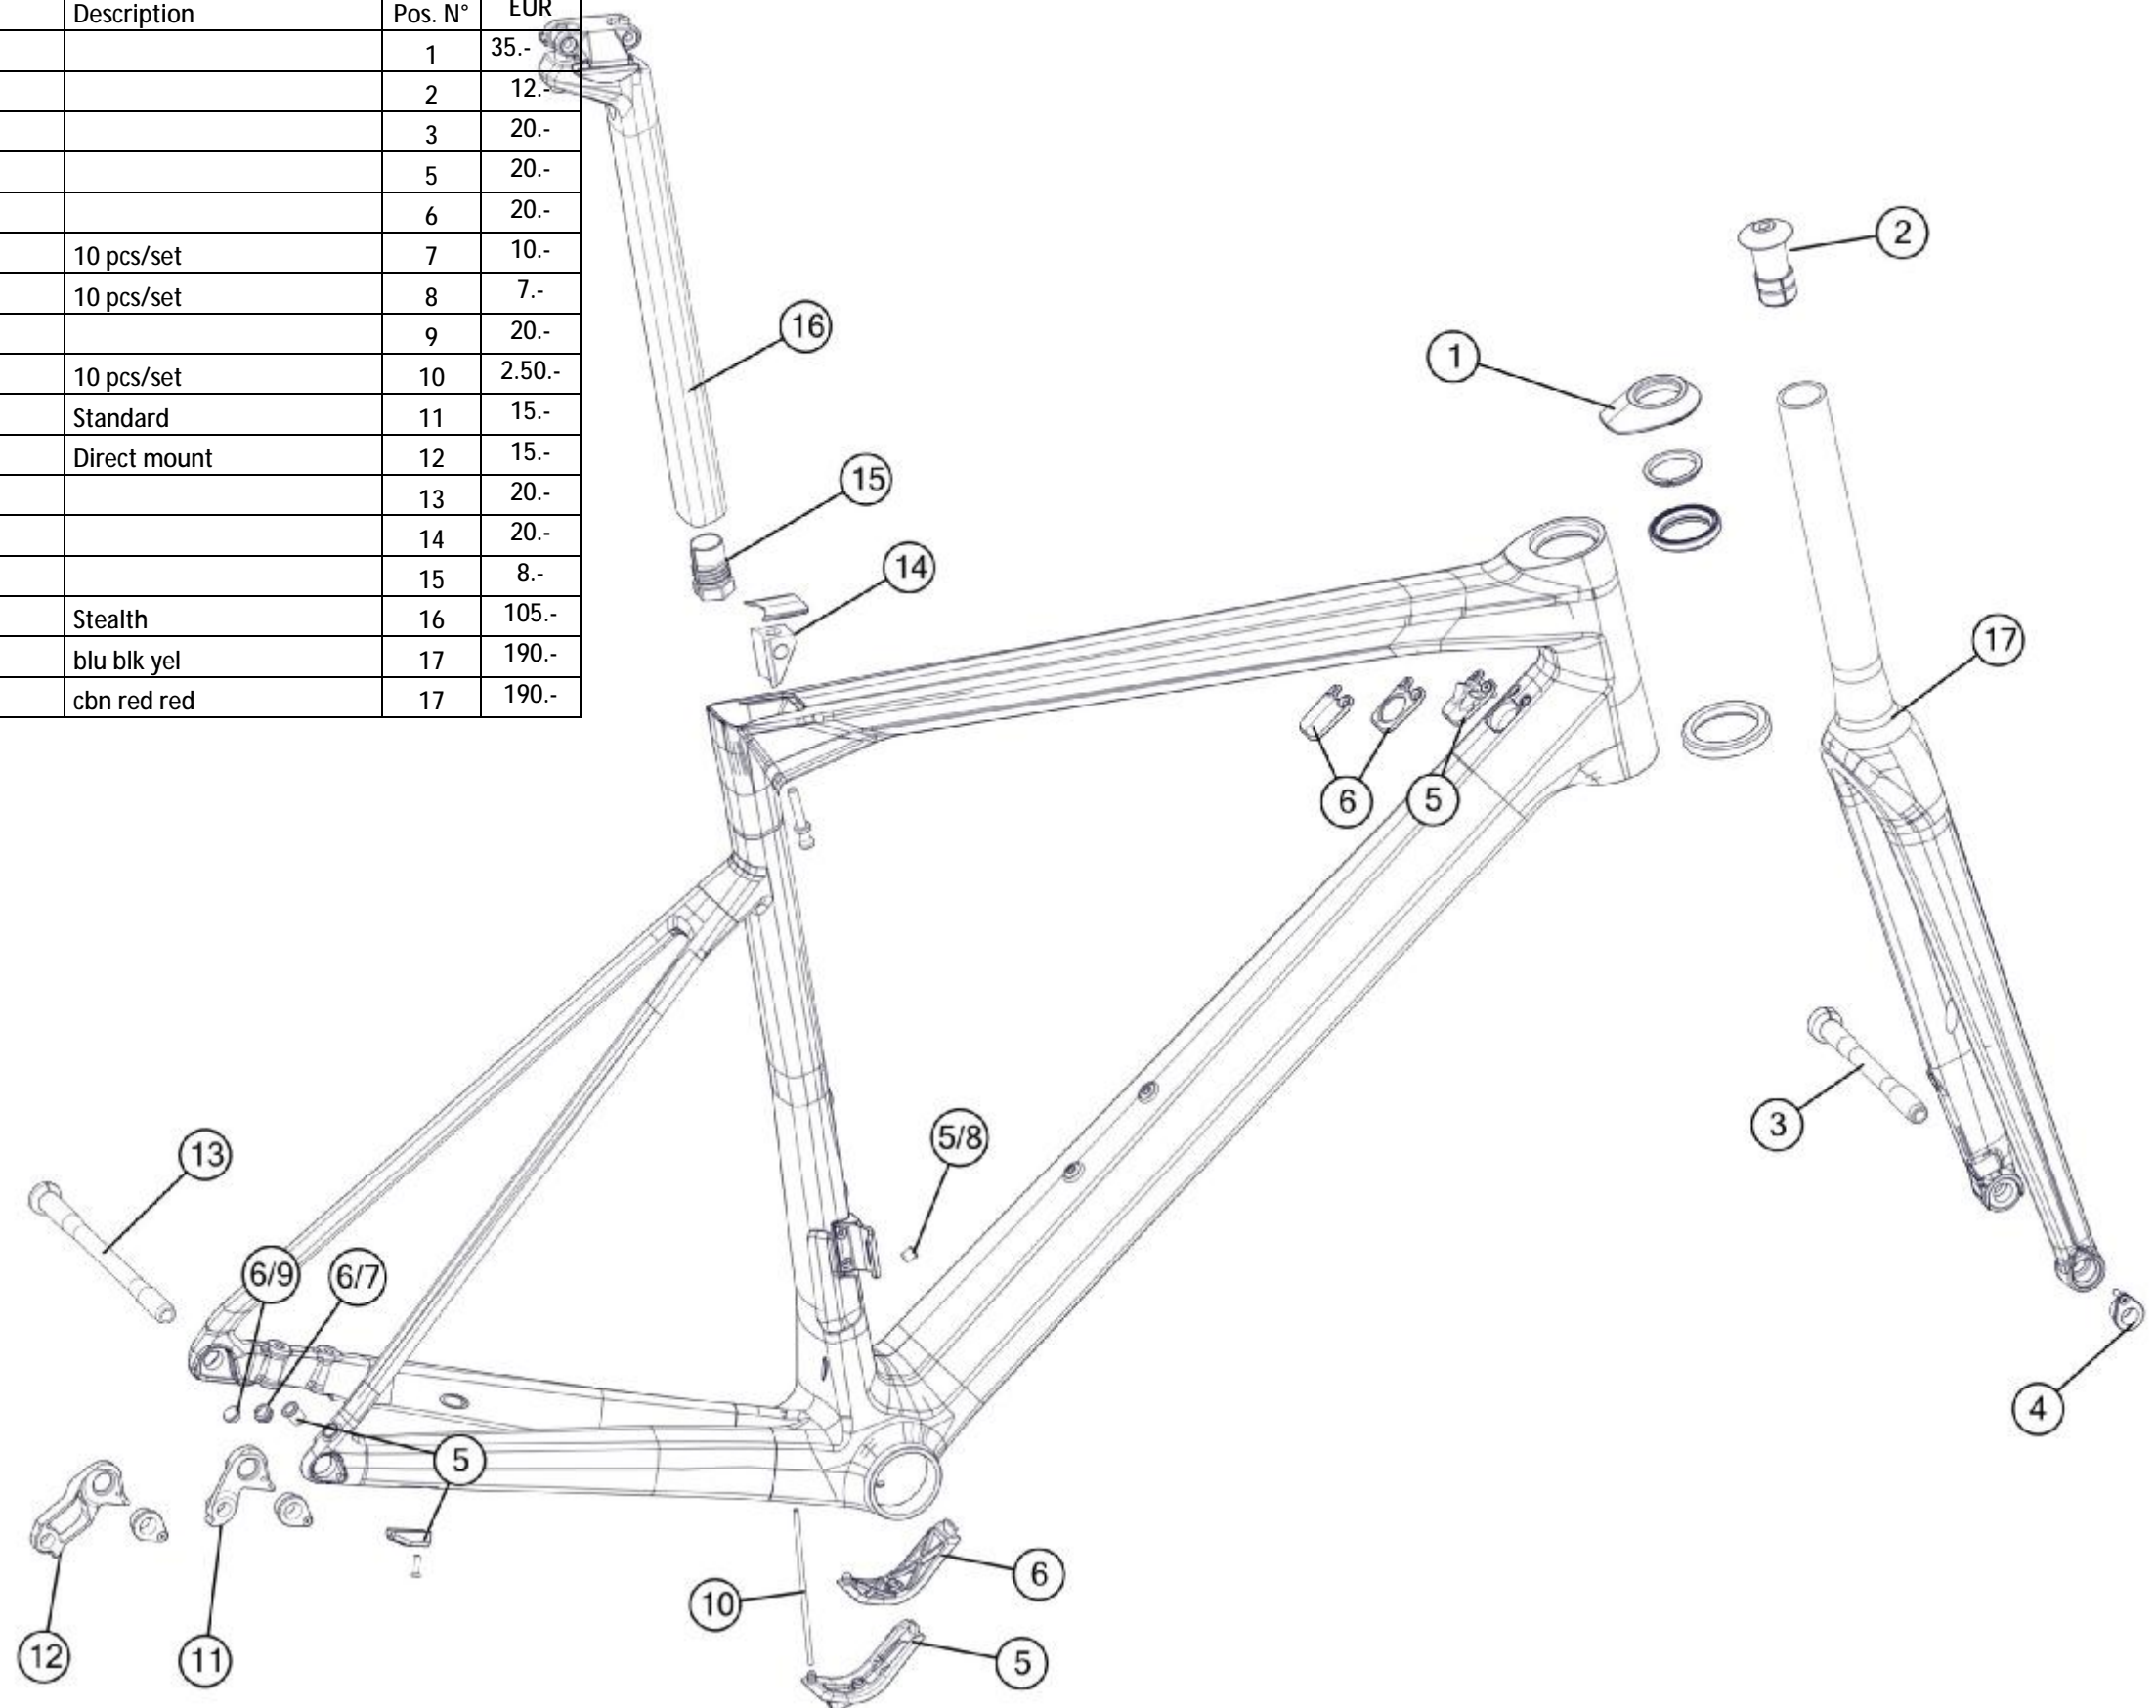

teammachine SLR02 Disc

Part N°	Part Name	Description	Pos. N°	EUR
301148	Headset SLR01/02 MY18		1	35.-
213682	Expander # 2		2	12.-
301155	teammachine axle front		3	20.-
301100	Mechanical kit # 7		5	20.-
301102	Di2 kit # 8		6	20.-
213675	Di2 plug kit # 1	10 pcs/set	7	10.-
212492	Di2 Plug kit # 3	10 pcs/set	8	7.-
301103	Di2 Plug kit # 6		9	20.-
301149	FD wire liner	10 pcs/set	10	2.50.-
301092	Dropout # 58	Standard	11	15.-
301093	Dropout # 59	Direct mount	12	15.-
301156	teammachine axle rear		13	20.-
301098	Seatpost clamp # 21		14	20.-
212500	Internal battery adapter		15	8.-
301145	teammachine seatpost, 15mm offset	Stealth	16	105.-
301176	teammachine SLR02 DISC ONE fork	blu blk yel	17	190.-
301177	teammachine SLR02 DISC TWO fork	cbn red red	17	190.-