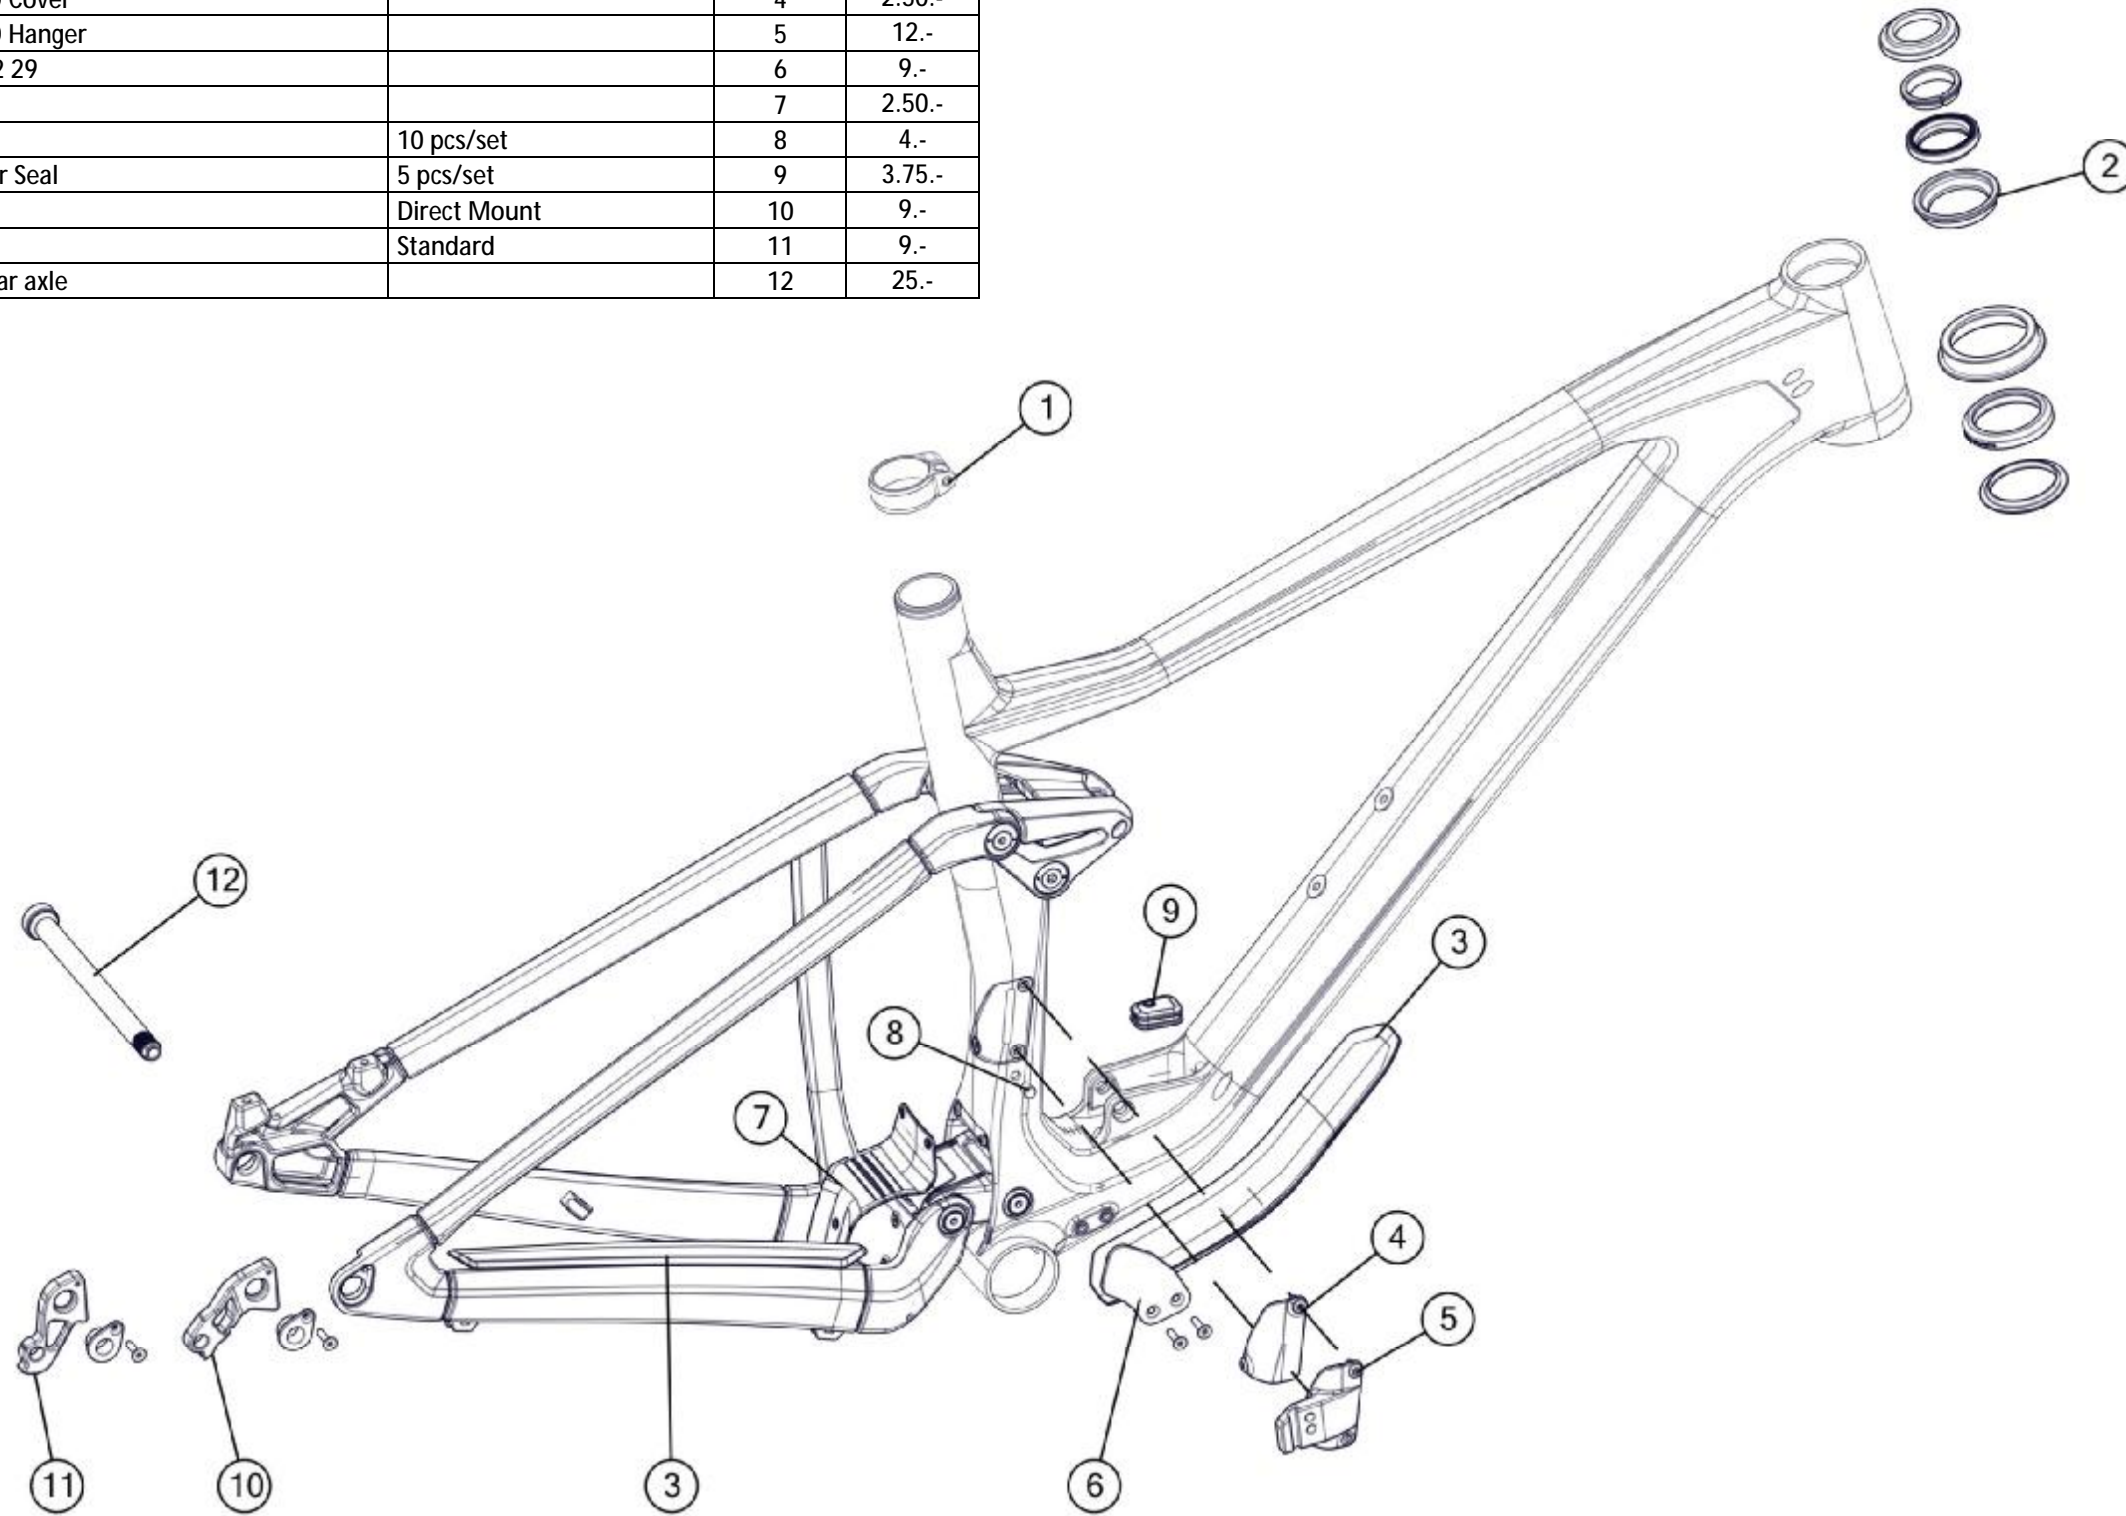

agonist 02

Part N°	Part Name	Description	Pos. N°	EUR
207460	Raceclamp	Sandblasted black anodized	1	16.-
300467	Headset A45AC1		2	60.-
301199	speedfox agonist C/S and D/T protection		3	10.-
301195	speedfox / agonist FD Cover		4	2.50.-
301194	speedfox / agonist FD Hanger		5	12.-
221315	Chaincatcher SF01/02 29		6	9.-
301196	Lowerlink Protection		7	2.50.-
213693	Di2 plug kit # 2	10 pcs/set	8	4.-
301203	Shock Remote Rubber Seal	5 pcs/set	9	3.75.-
222780	Dropout #49	Direct Mount	10	9.-
222781	Dropout #50	Standard	11	9.-
301208	speedfox / agonist rear axle		12	25.-