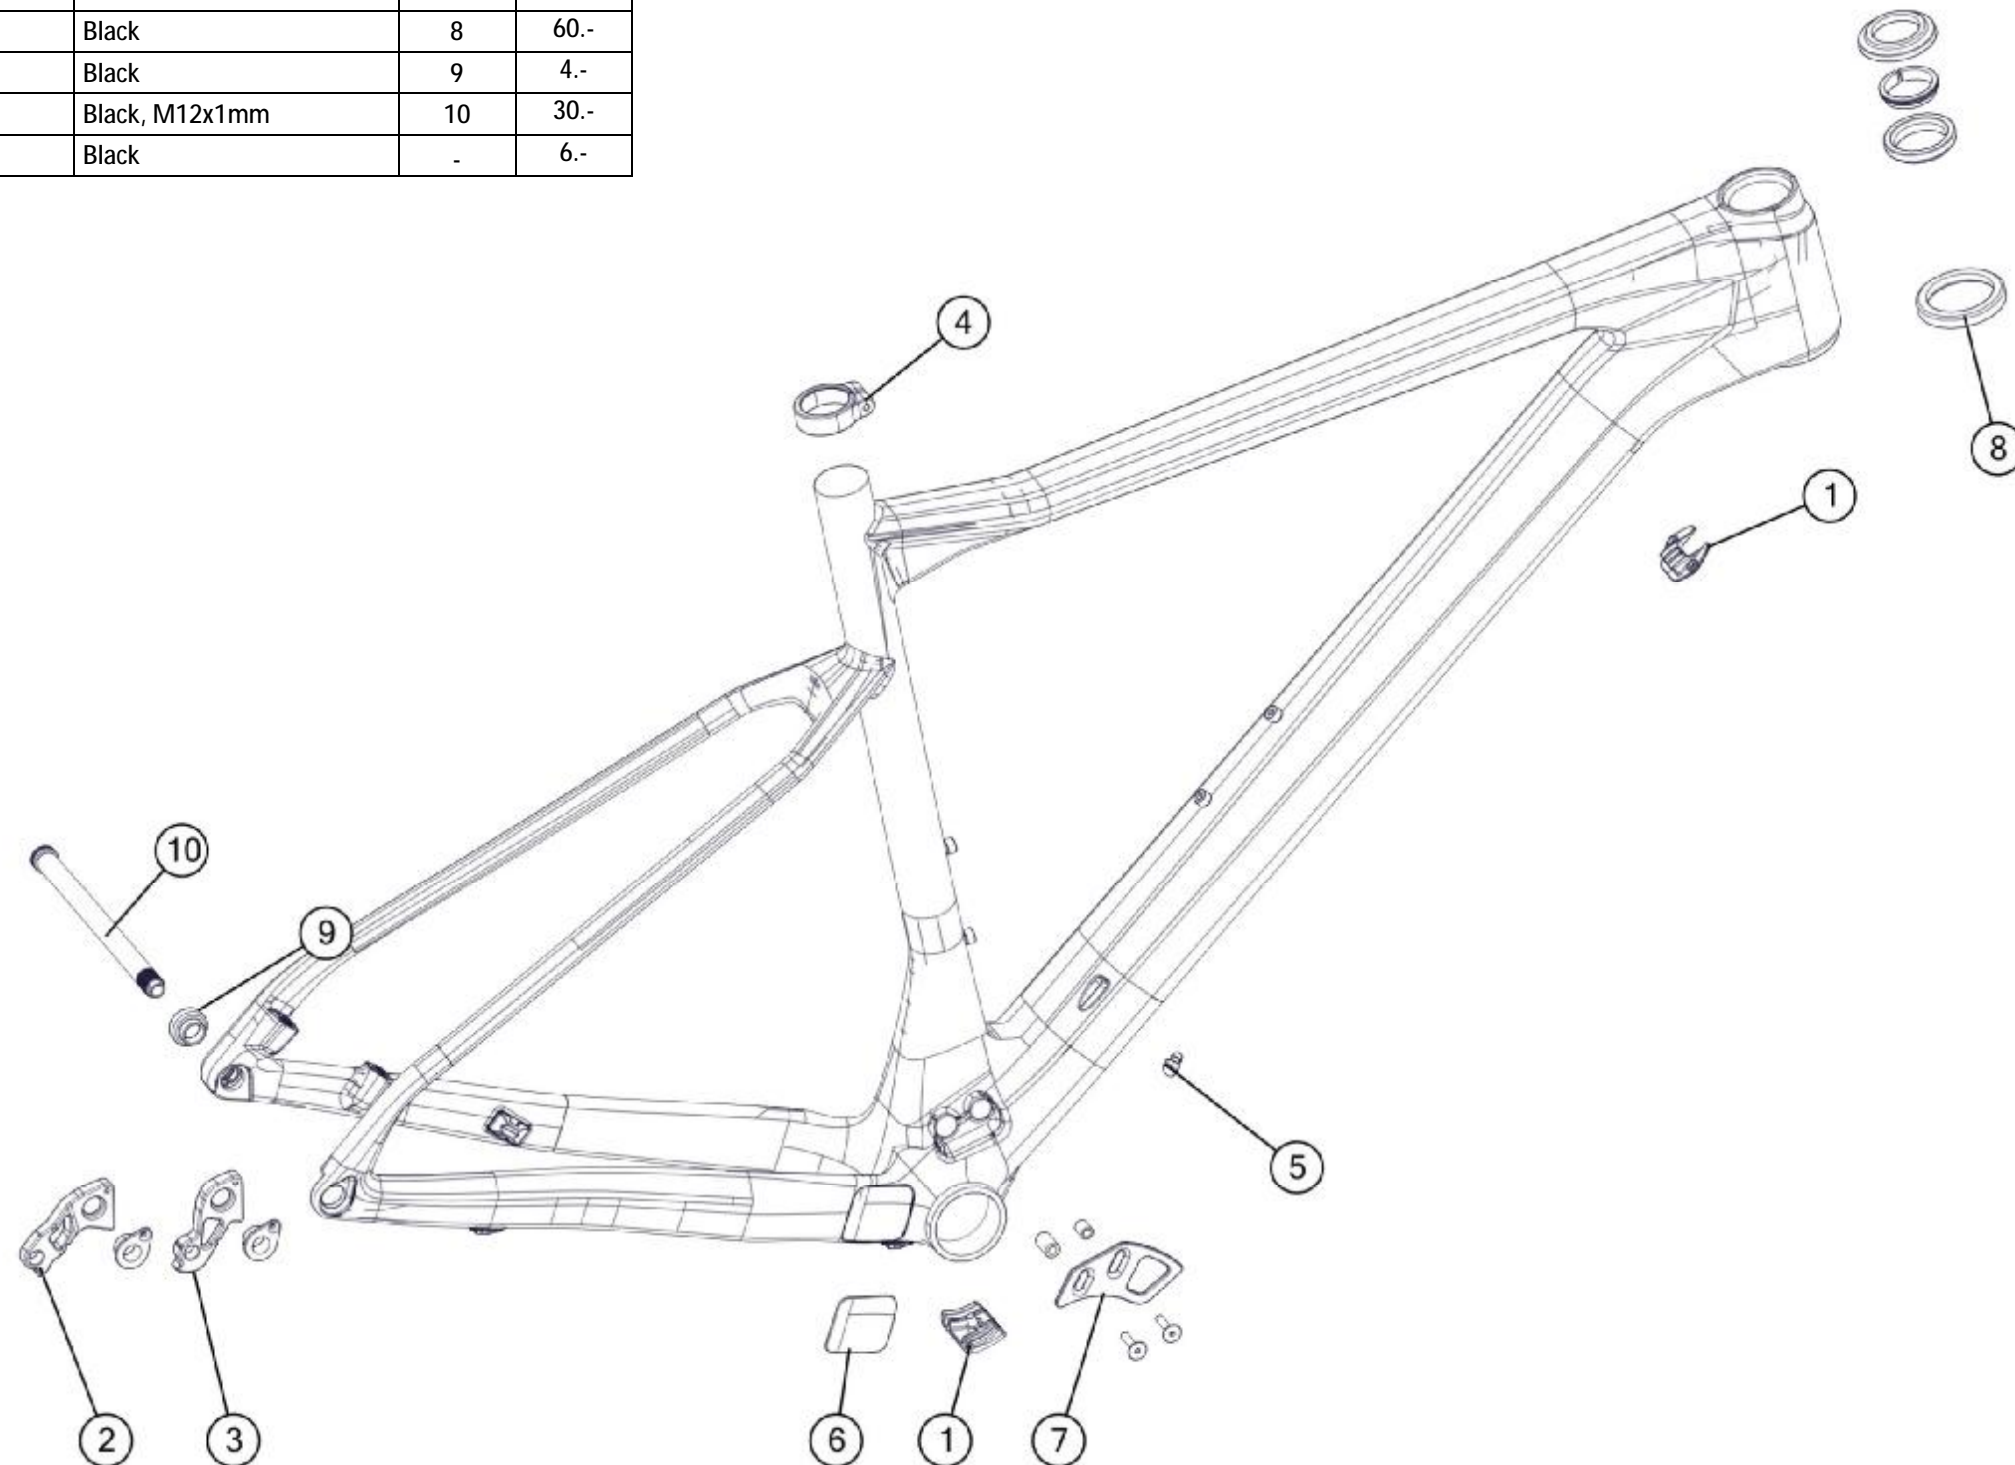

teamelite 02

Part N°	Part Name	Description	Pos. N°	EUR
222795	Cable guide # 13	Black	1	10.-
222780	Dropout #49	Black (direct mount)	2	16.-
222781	Dropout #50	Black (standard)	3	16.-
222782	Seatpost clamp # 17	Sandblasted black anodized	4	16.-
222784	FD Plug	Black, 10pcs/set	5	10.-
222785	Anti chainsuck plate BMBF-02	Aluminium polished	6	10.-
222786	Chaincatcher 15-M4	Sandblasted black anodized	7	10.-
222794	Headset - VP-B352UC-BMC	Black	8	60.-
222956	Concentric dropout insert	Black	9	4.-
222955	Rear axle X-12	Black, M12x1mm	10	30.-
300660	Chainstay protector VLF-314	Black	-	6.-