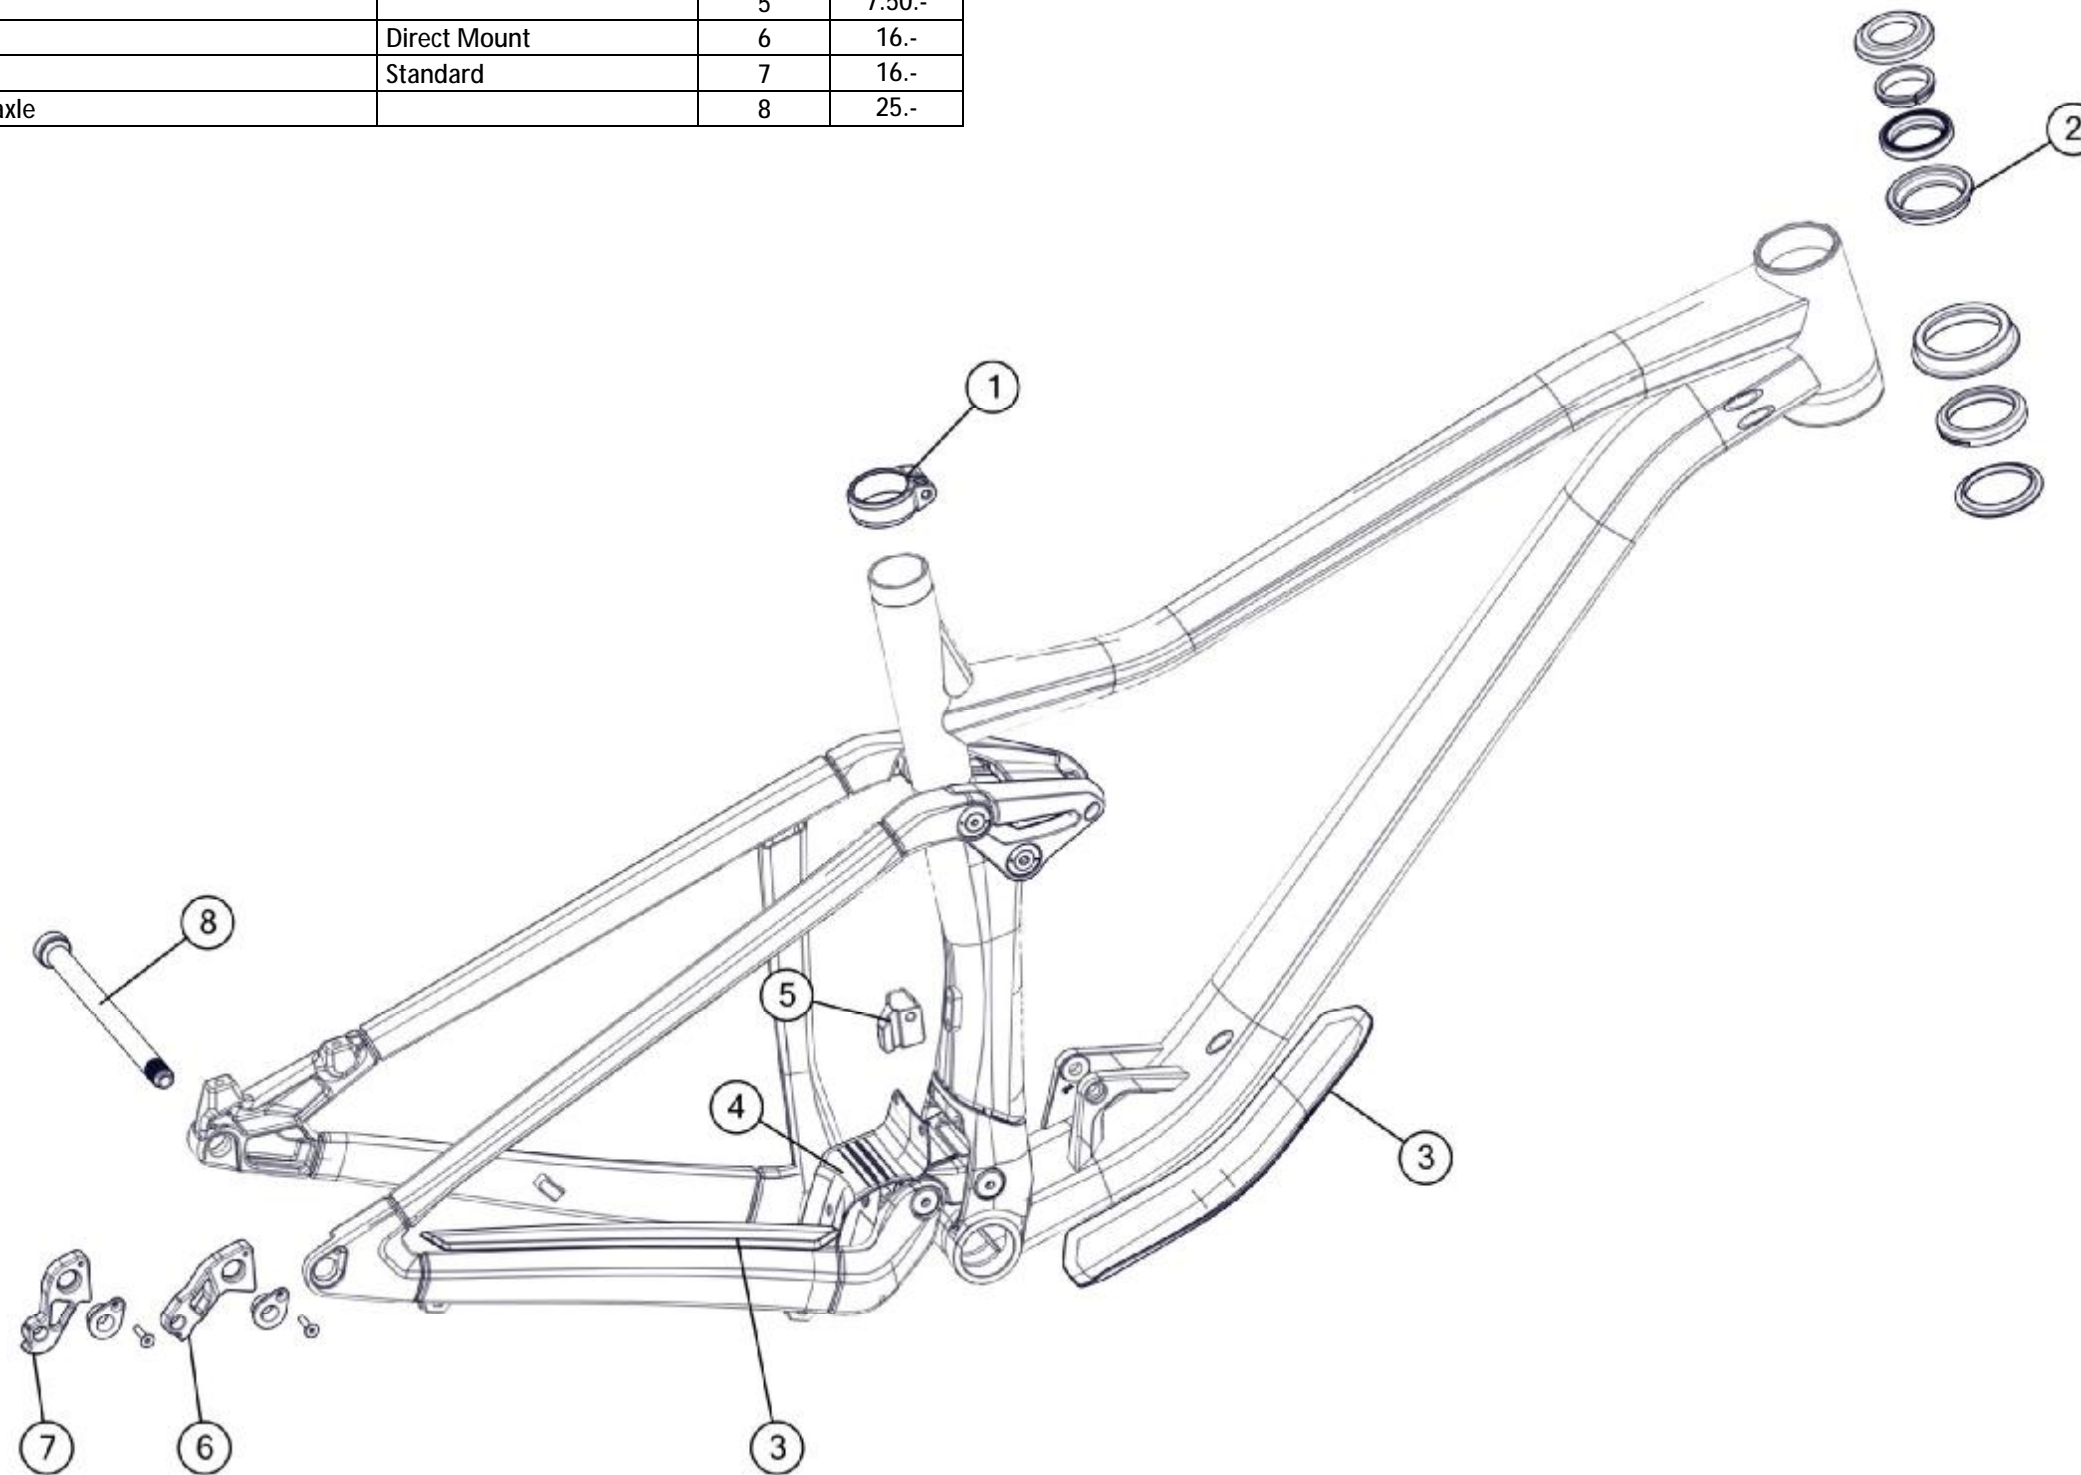

speedfox 03

Part N°	Part Name	Description	Pos. N°	EUR
207460	Raceclamp	Sandblasted black anodized	1	16.-
300467	Headset A45AC1		2	60.-
301199	speedfox agonist C/S and D/T protection		3	10.-
301196	Lowerlink Protection		4	2.50.-
301209	speedfox 03 FD mount		5	7.50.-
222780	Dropout #49	Direct Mount	6	16.-
222781	Dropout #50	Standard	7	16.-
301208	speedfox agonist rear axle		8	25.-