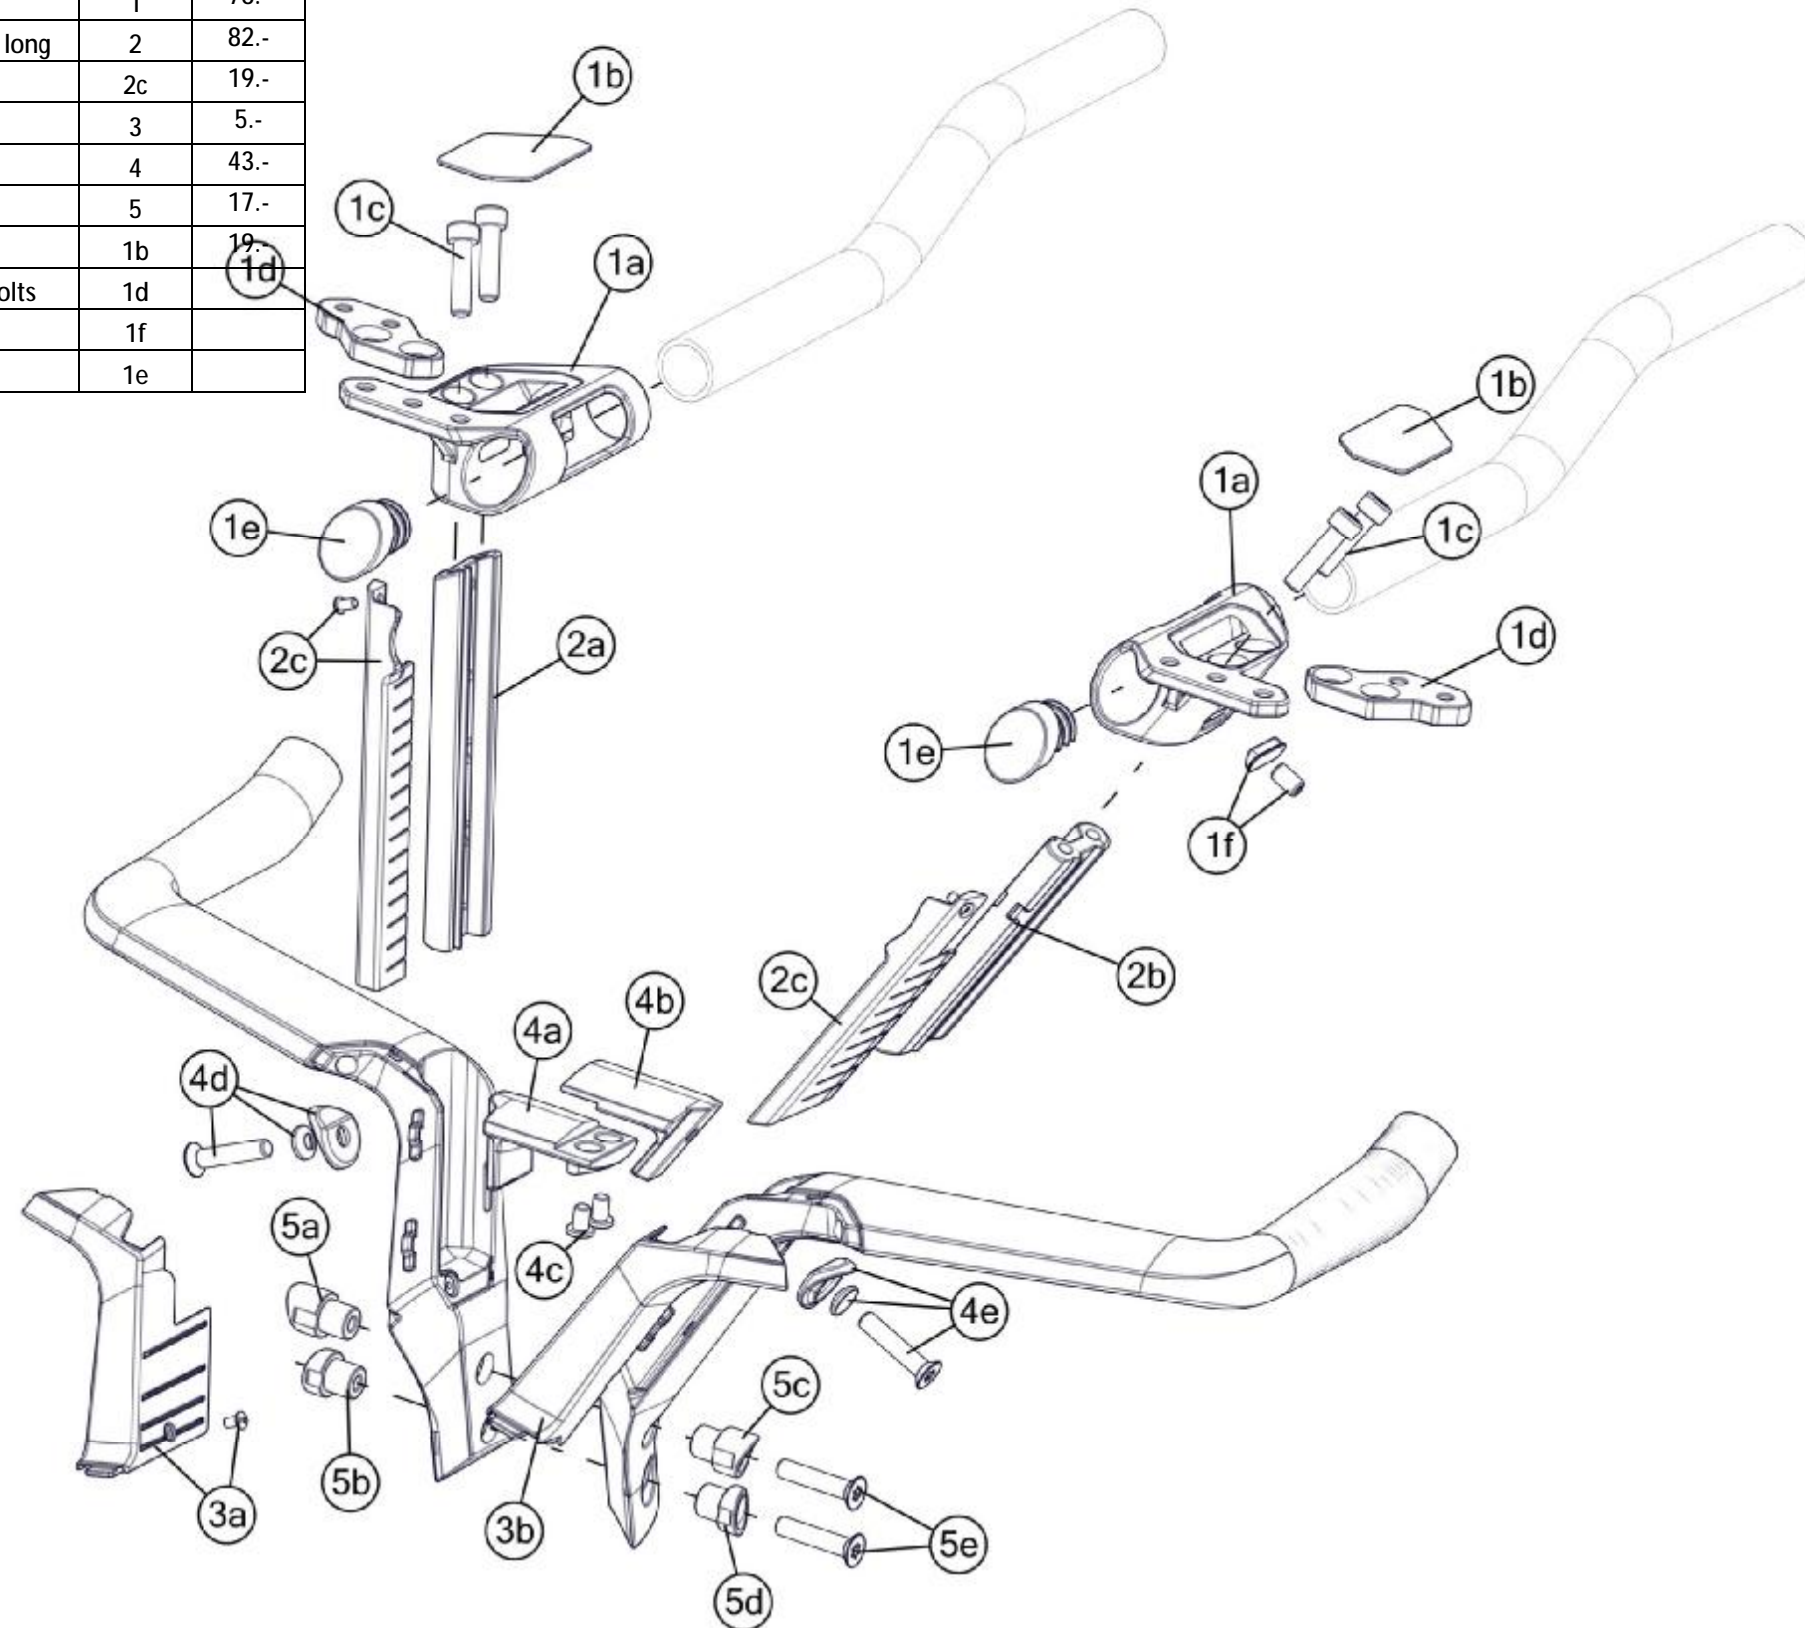

timemachine 01 V-Cockpit

Part N°	Part Name	Description	Pos. N°	EUR
300828	TM01 Extension bracket kit		1	76.-
300829	TM01 Slider kit	short & long	2	82.-
300830	TM01 Slider covers		2c	19.-
300831	TM01 V covers		3	5.-
300832	TM01 V-Cockpit bridge		4	43.-
300833	TM01 V & Flat Cockpit bolt kit		5	17.-
300834	TM01 Extension cover plates		1b	19.-
300877	TM01 Additional reach plates	incl. Bolts	1d	
300878	TM01 Extension clamp		1f	
300961	TM01 Extension end plugs		1e	