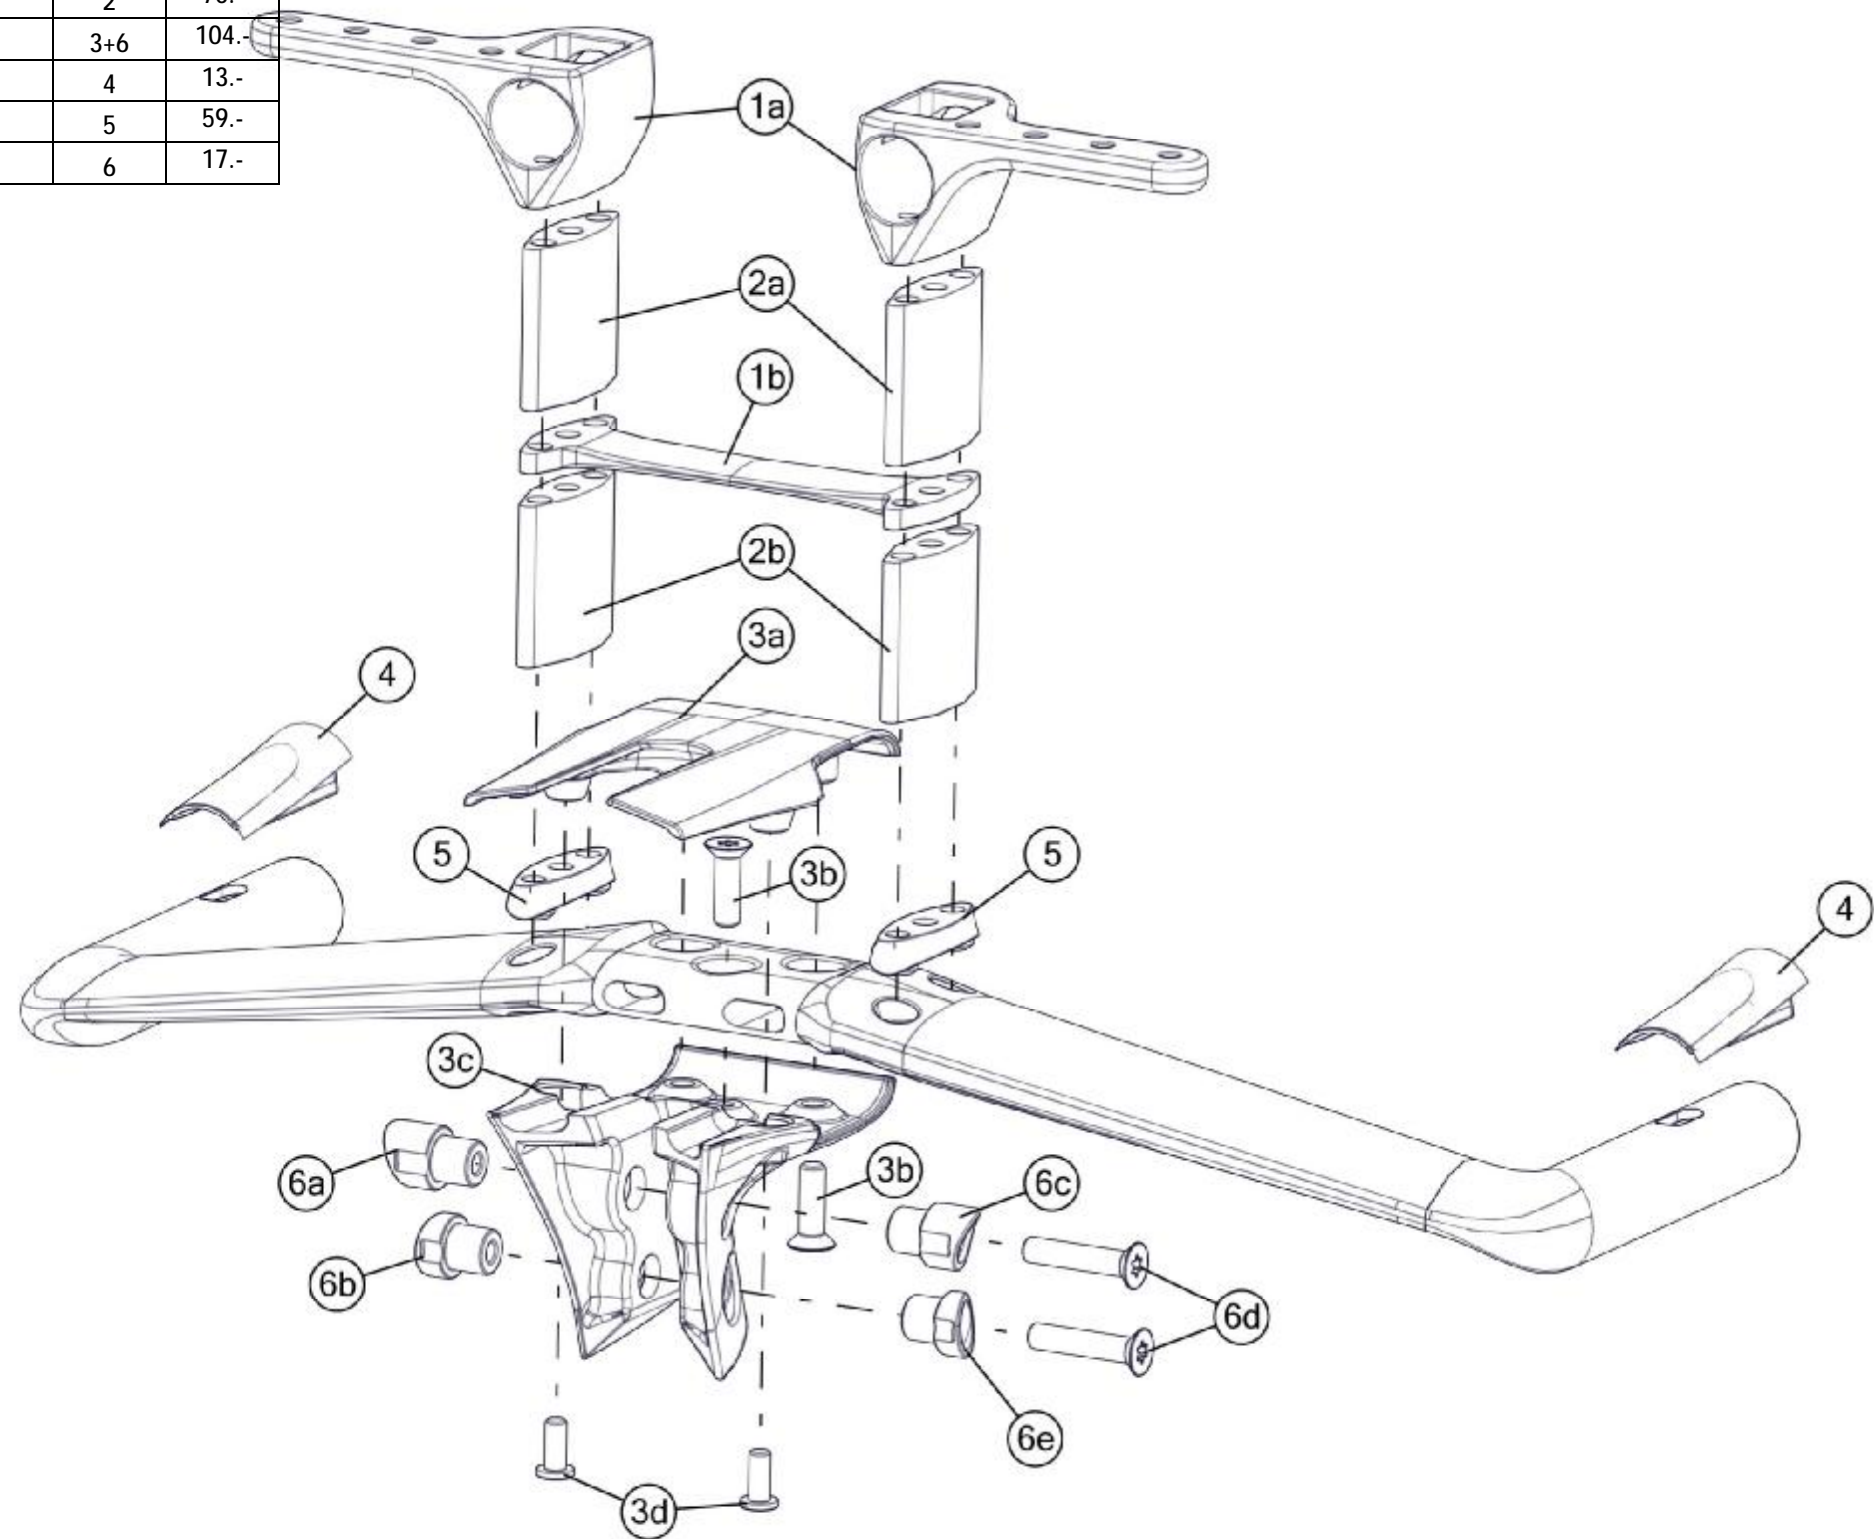

timemachine 01 Flat Cockpit

Part N°	Part Name	Description	Pos. N°	EUR
300816	Riser bracket kit		1	100.-
300817	Riser bolt kit		2	70.-
300825	TM01 Flat adapter		3+6	104.-
300826	TM01 Hand stopper	10 pcs	4	13.-
300827	TM01 Spacer interface	10 pcs	5	59.-
300833	TM01 V & Flat Cockpit bolt kit		6	17.-