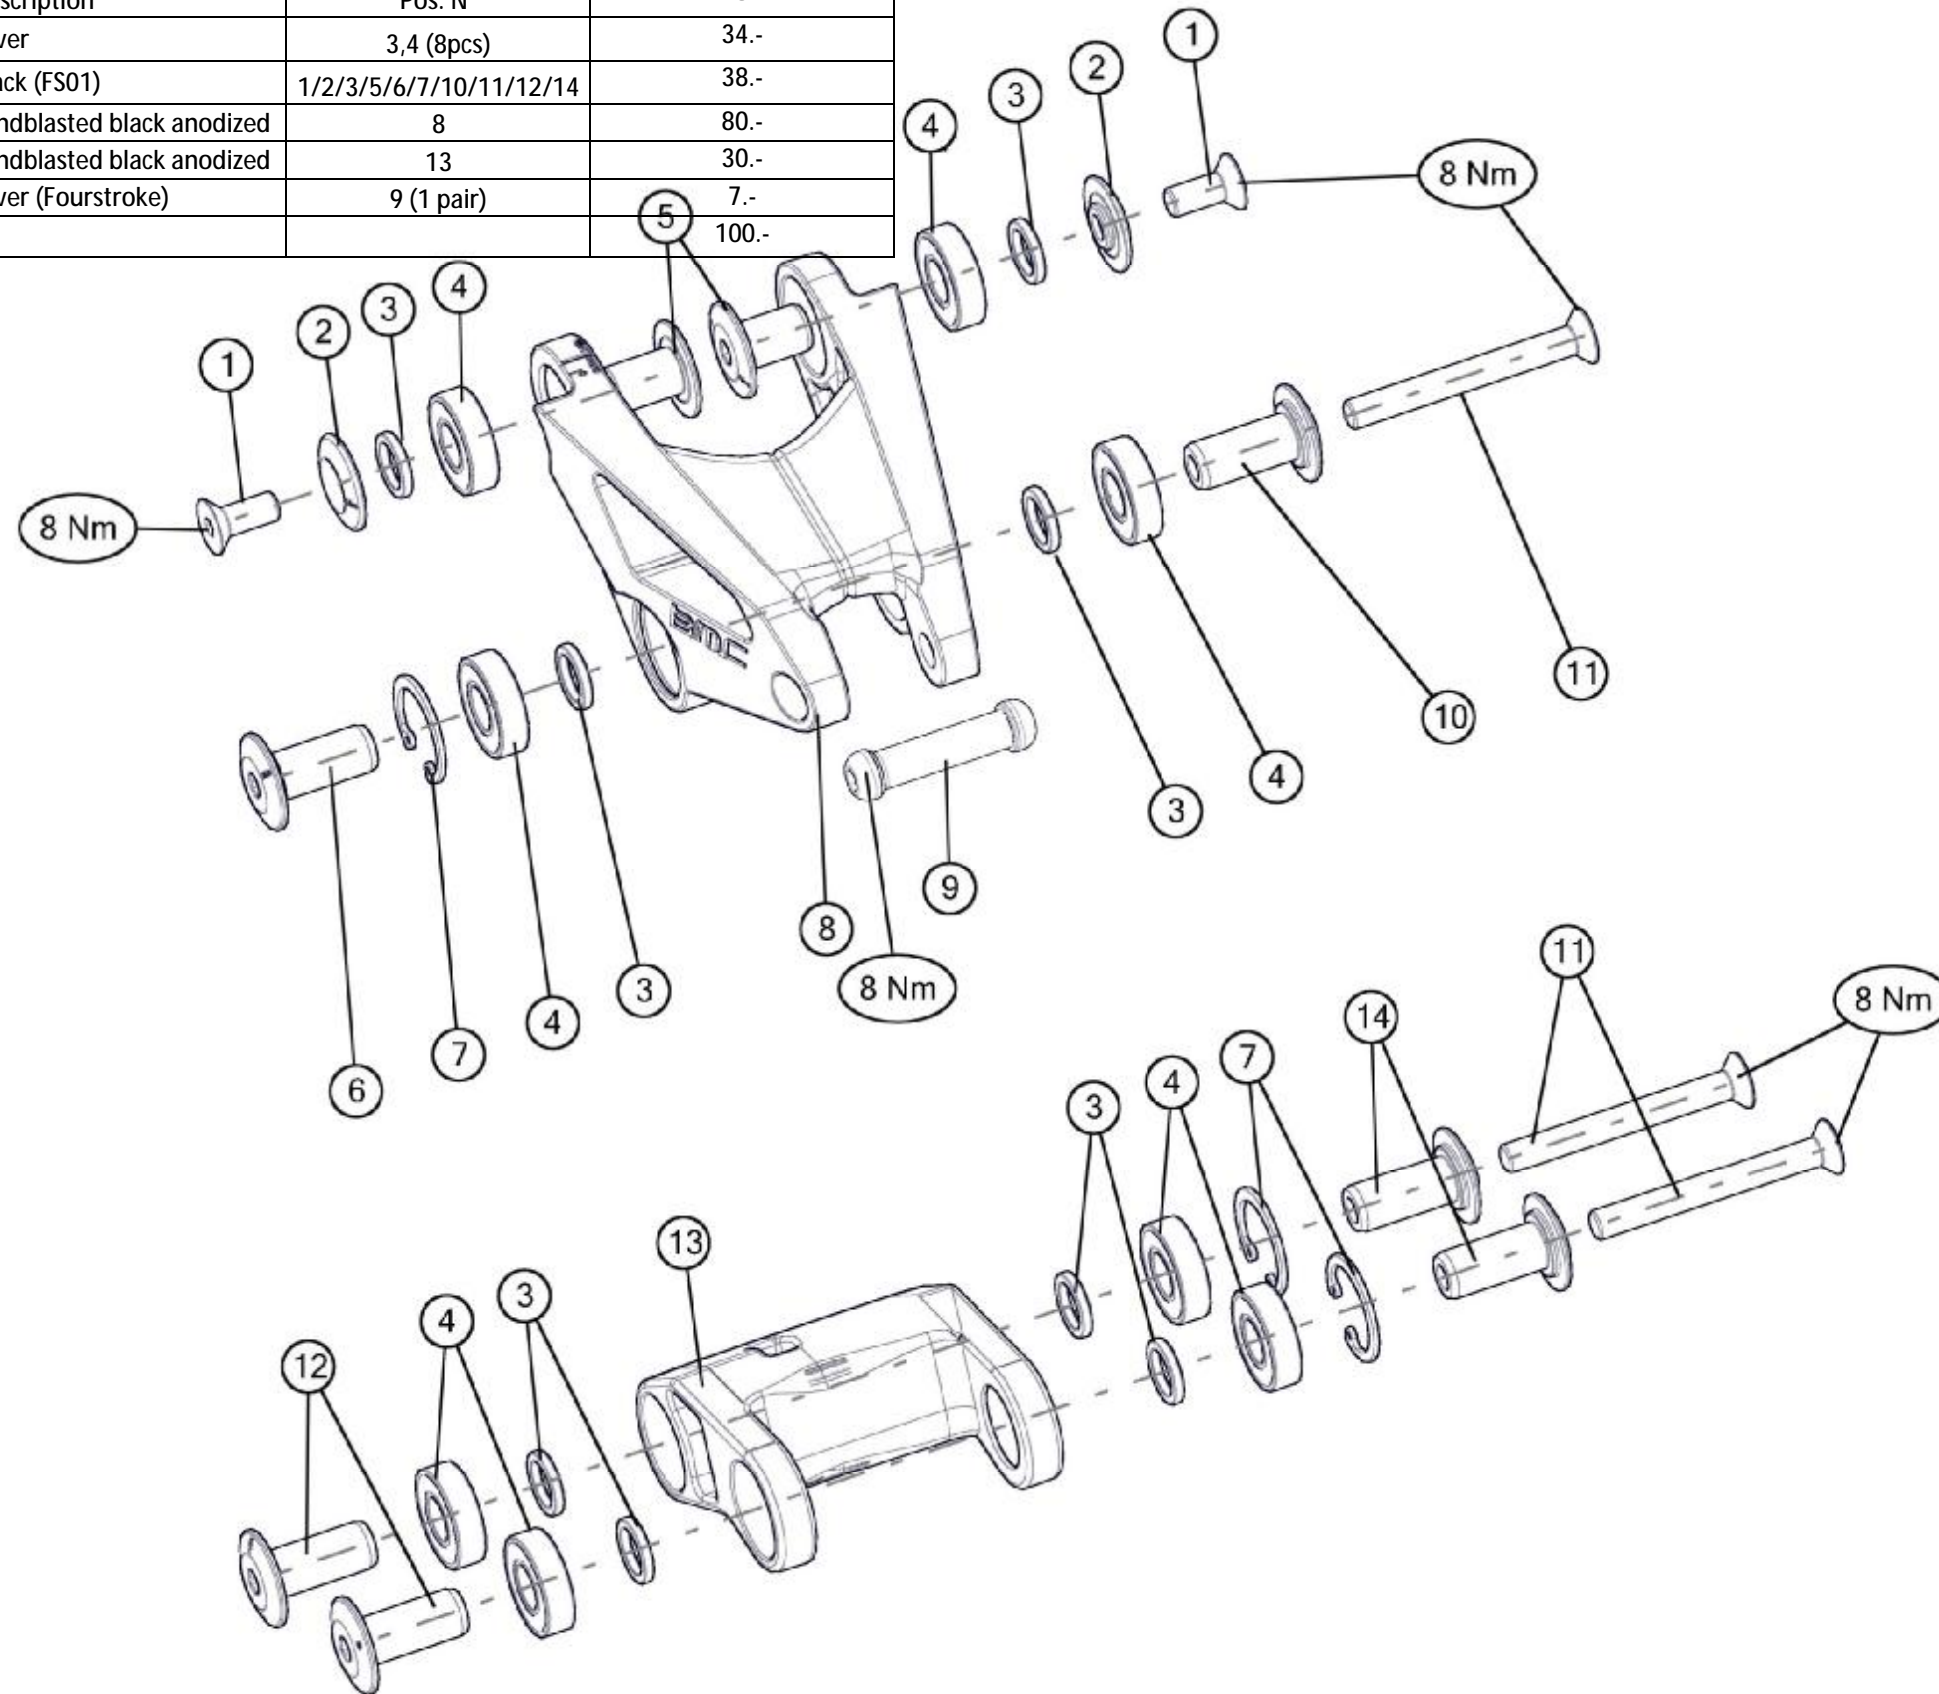

fourstroke suspension parts

Part N°	Part Name	Description	Pos. N°	EUR
207443	Bearing Kit	Silver	3,4 (8pcs)	34.-
215479	Bolt Kit # 11	Black (FS01)	1/2/3/5/6/7/10/11/12/14	38.-
222990	Rockerarm FS-APS, black	Sandblasted black anodized	8	80.-
222991	Lowerlink FS-APS, black	Sandblasted black anodized	13	30.-
208505	Rear shock bolt set # 1	Silver (Fourstroke)	9 (1 pair)	7.-
300490	MTT-APS Toolkit			100.-