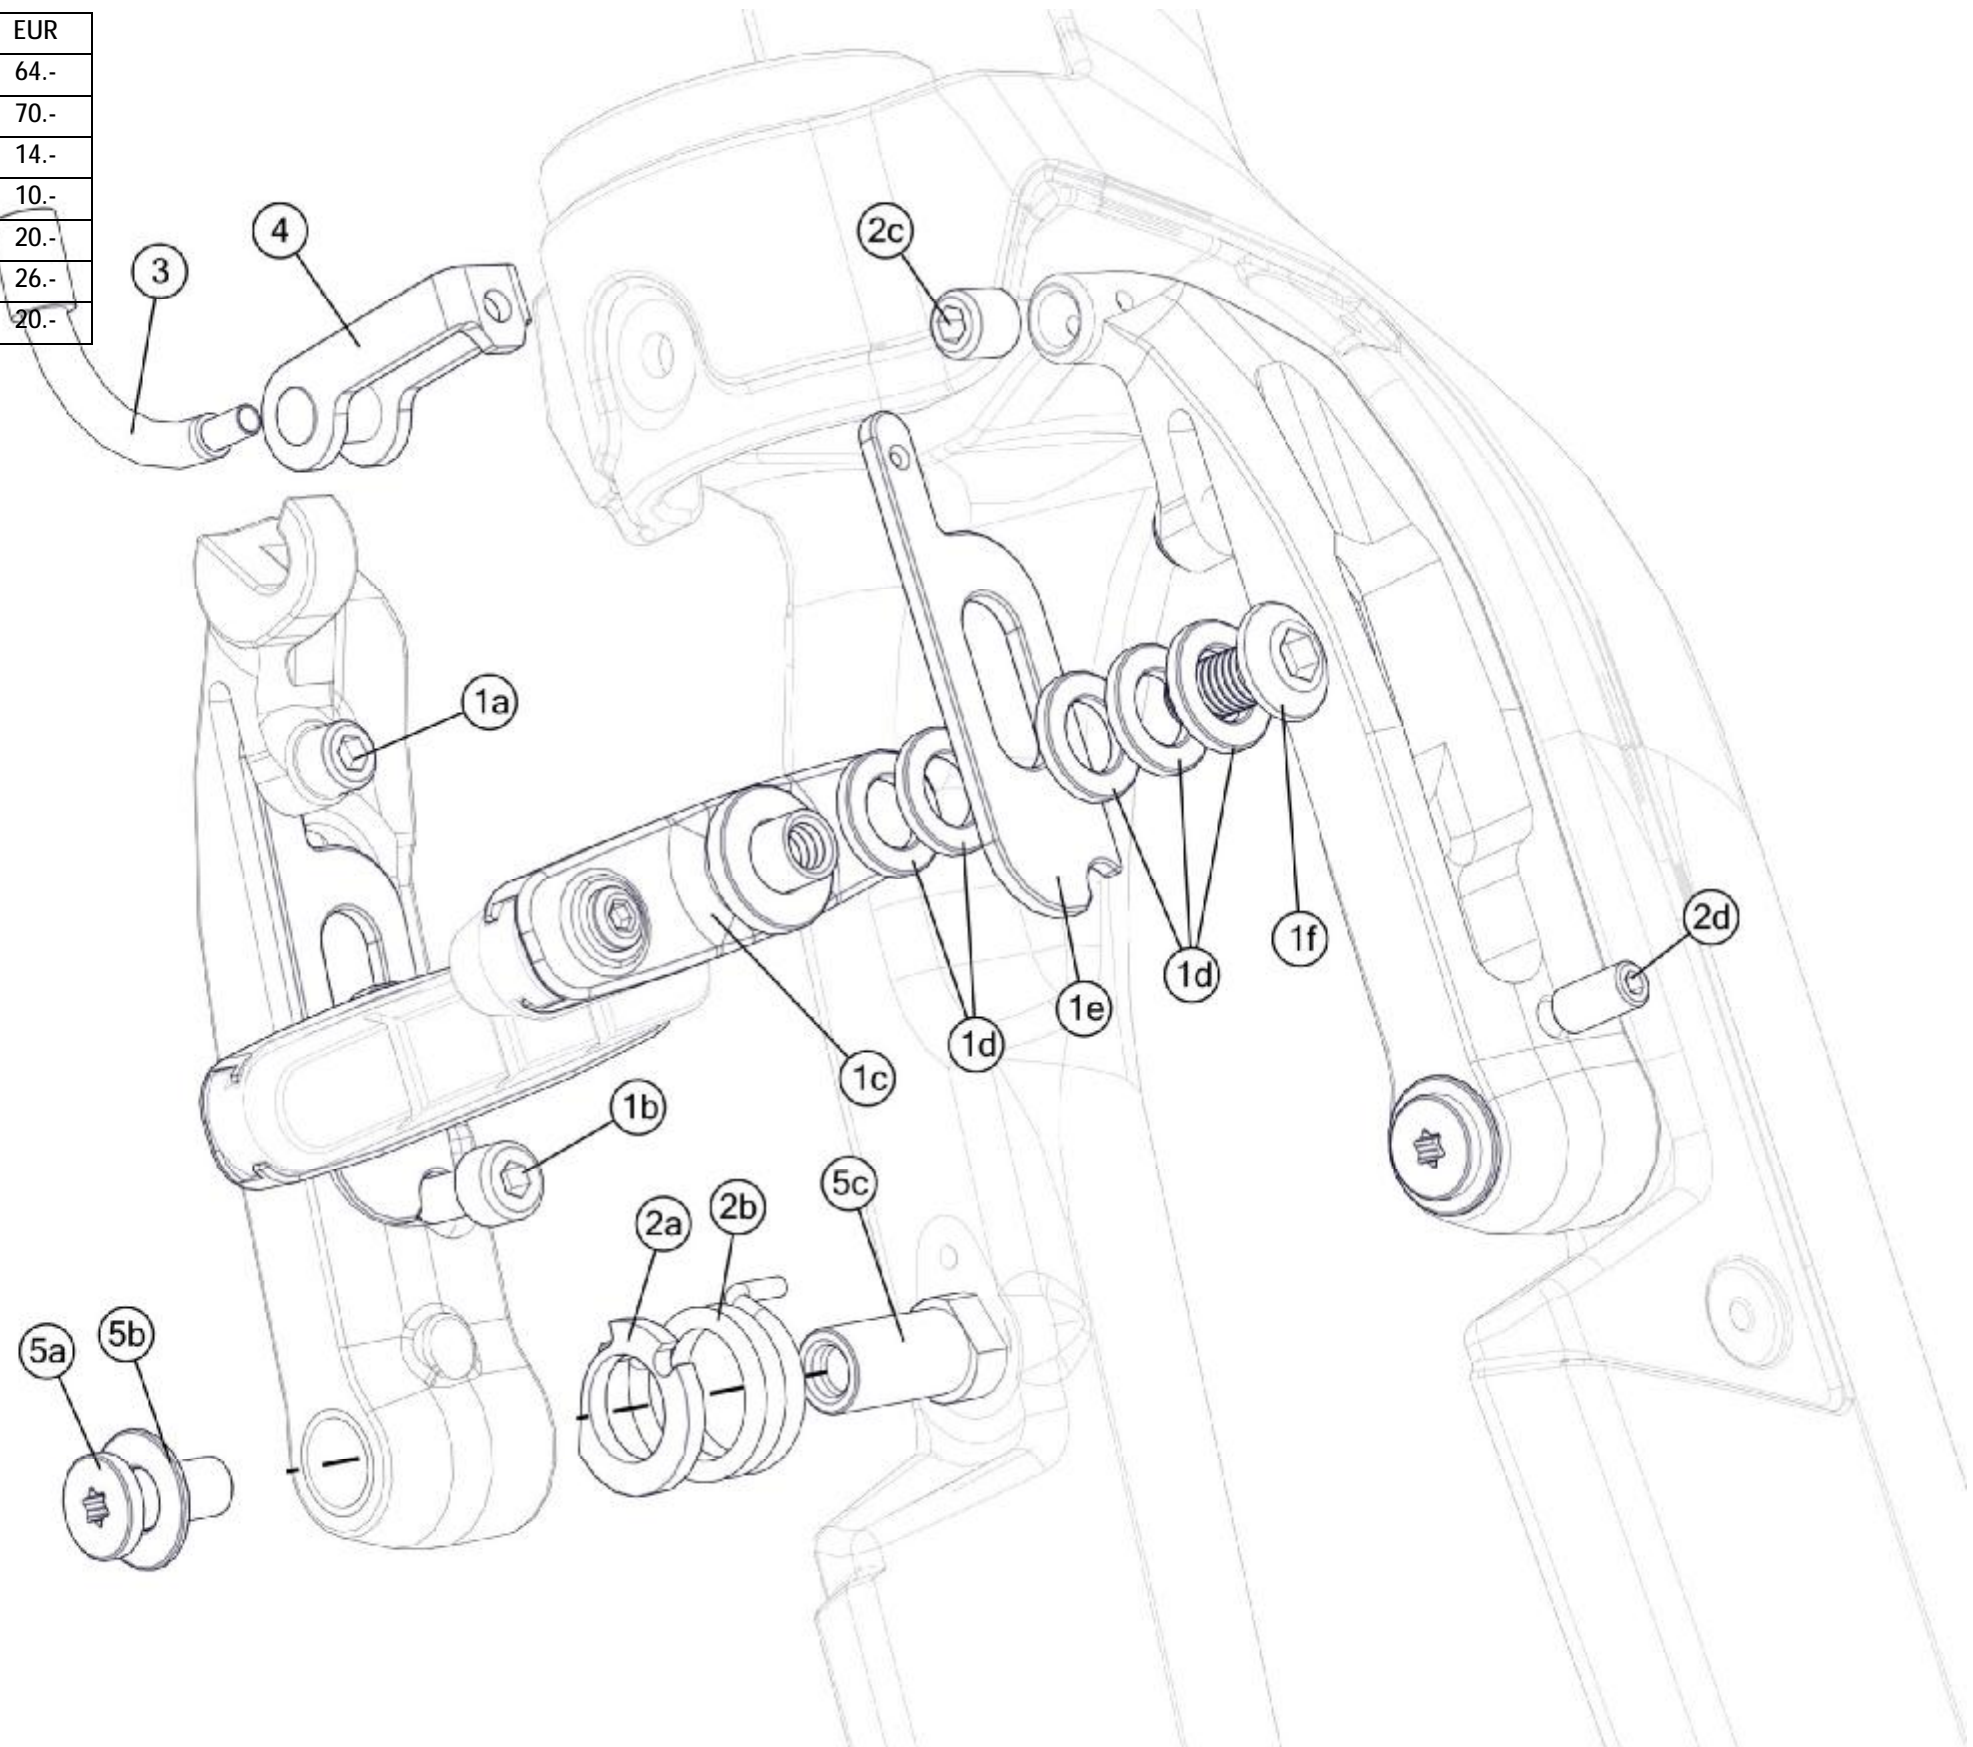

timemachine 01 Brakes

Part N°	Part Name	Description	Pos. N°	EUR
300818	TM01 Front brake	Complete set	-	64.-
300819	TM01 Rear brake	Complete set	-	70.-
300820	TM01 Brake shoe holder kit	w/o brake pads	1	14.-
300821	TM01 Brake small part kit		2	10.-
300822	TM01 Brake pipe	2 pcs/ set	3	20.-
300823	TM01 Brake hook	10 pcs/ set	4	26.-
300824	TM01 Brake pivot kit	2 pair	5	20.-