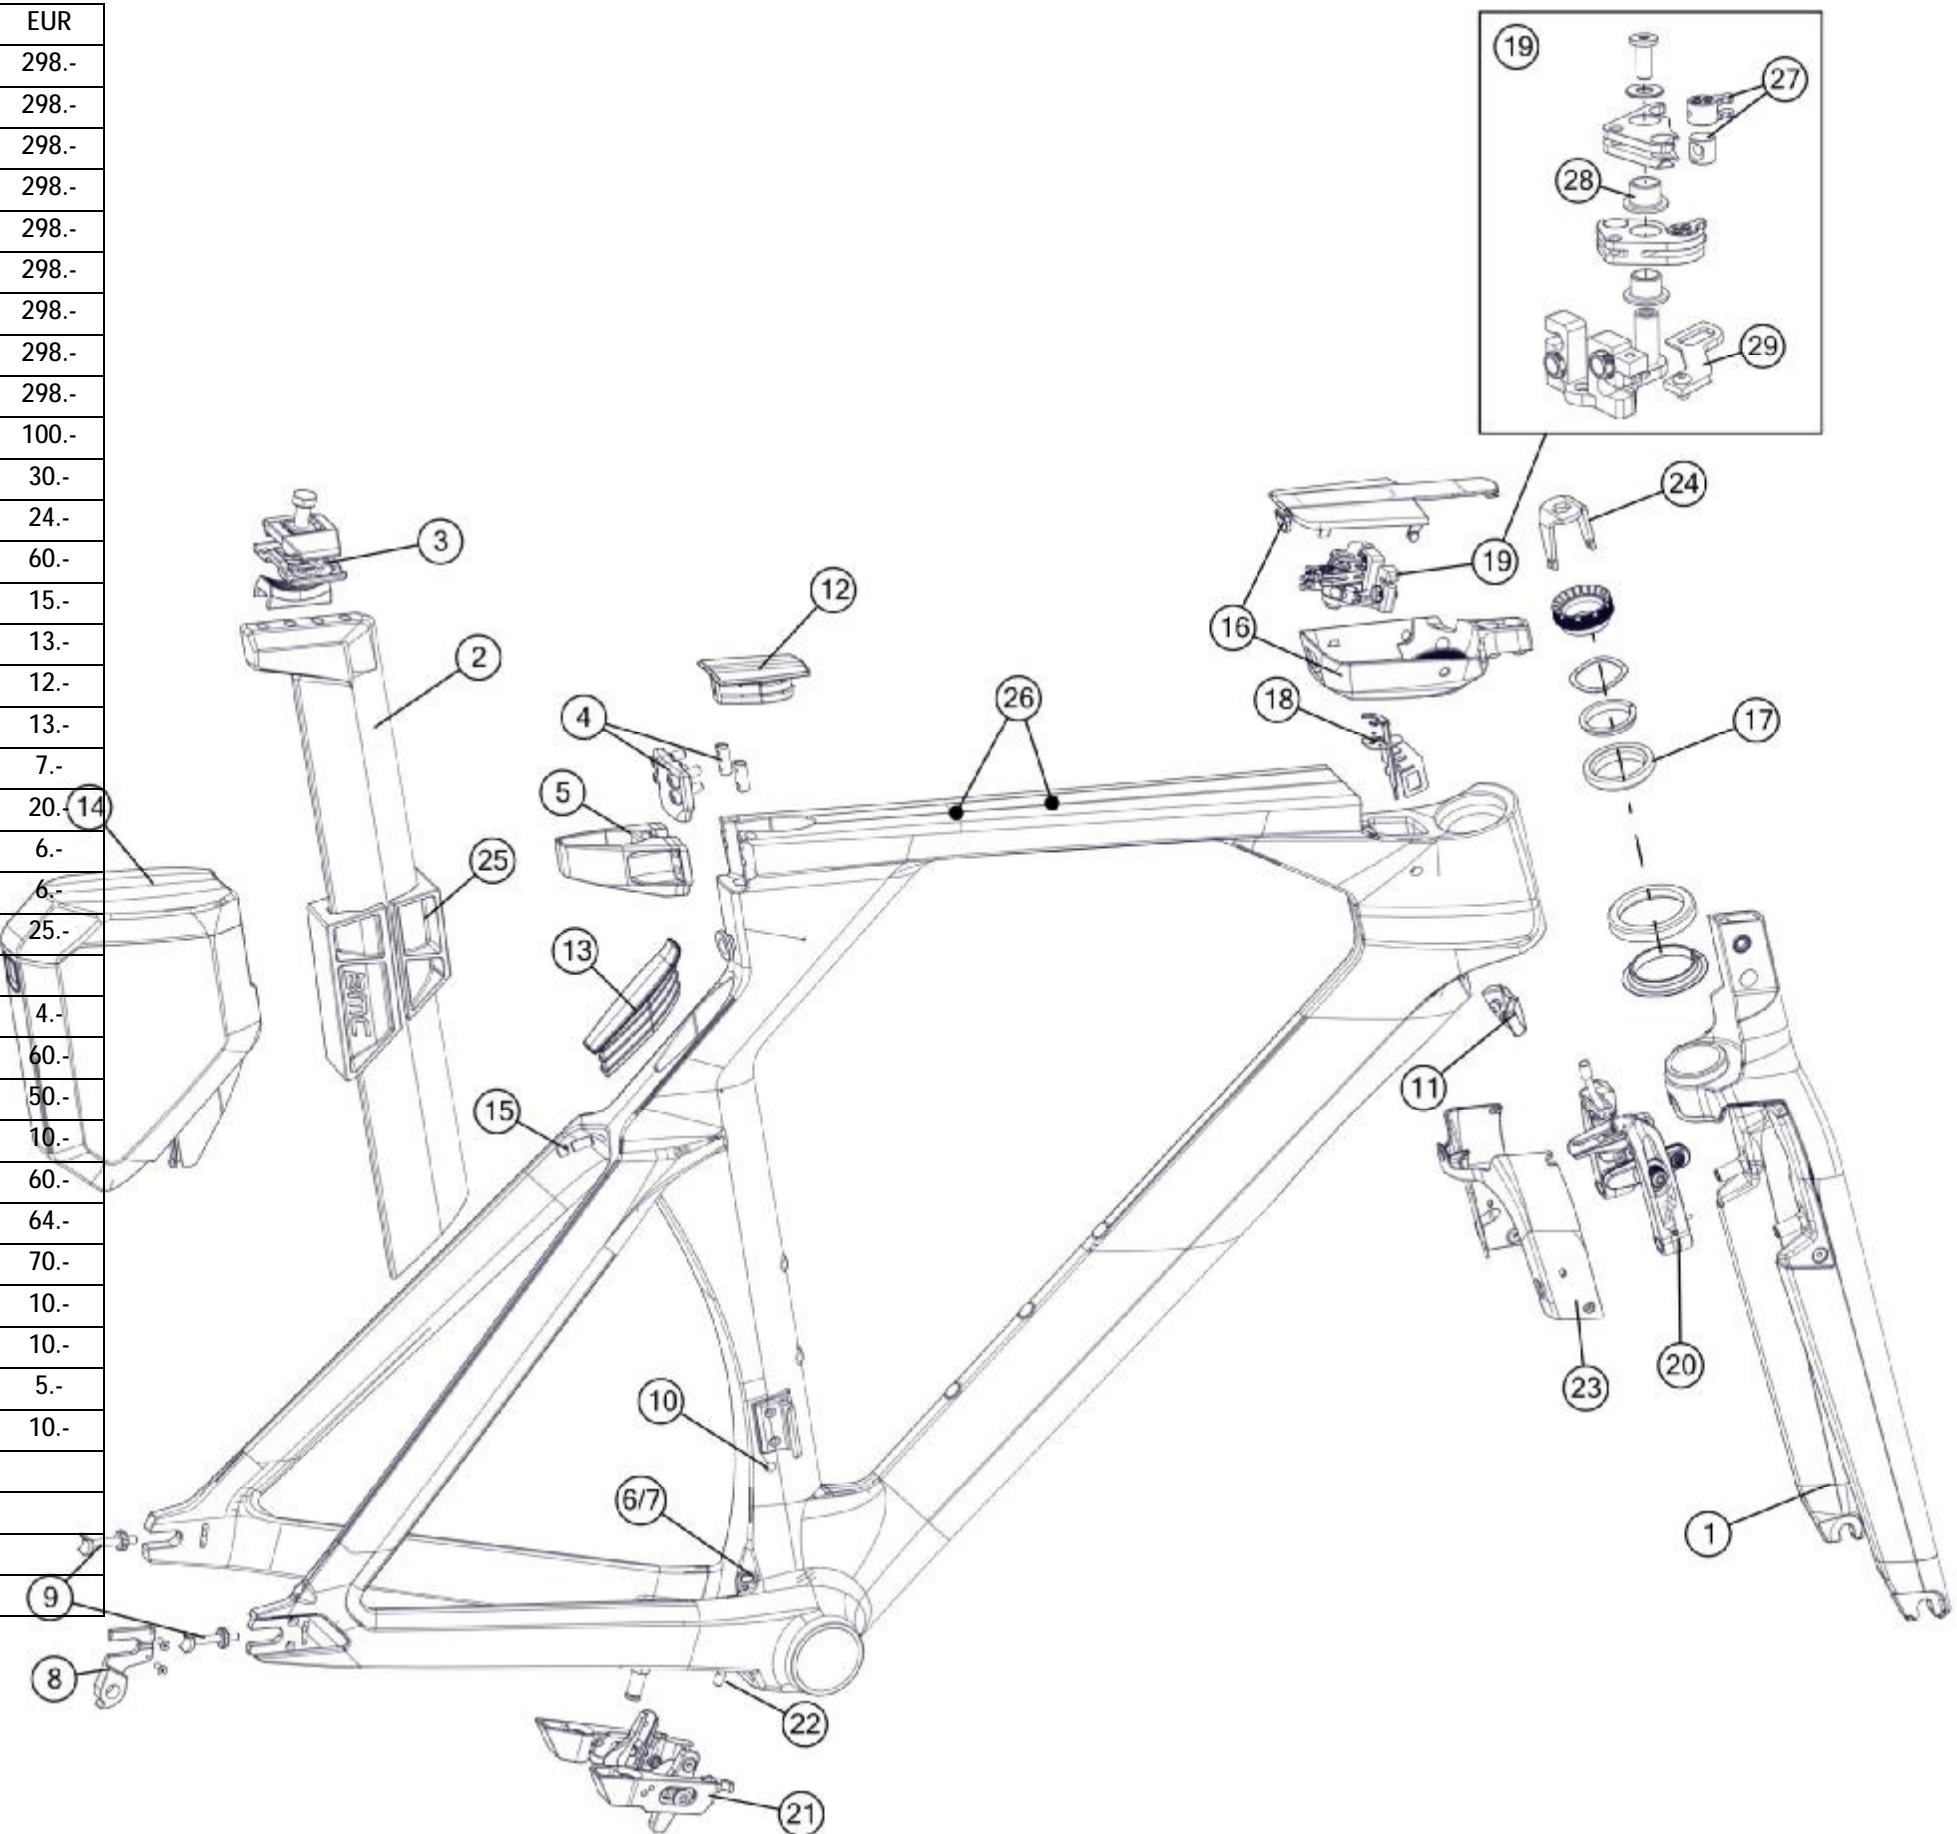

timemachine 01 V-Cockpit

Part N°	Part Name	Description	Pos. N°	EUR
300828	TM01 Extension bracket kit		1	76.-
300829	TM01 Slider kit	short & long	2	82.-
300830	TM01 Slider covers		2c	19.-
300831	TM01 V covers		3	5.-
300832	TM01 V-Cockpit bridge		4	43.-
300833	TM01 V & Flat Cockpit bolt kit		5	17.-
300834	TM01 Extension cover plates		1b	19.-
300877	TM01 Additional reach plates	incl. Bolts	1d	
300878	TM01 Extension clamp		1f	
300961	TM01 Extension end plugs		1e	