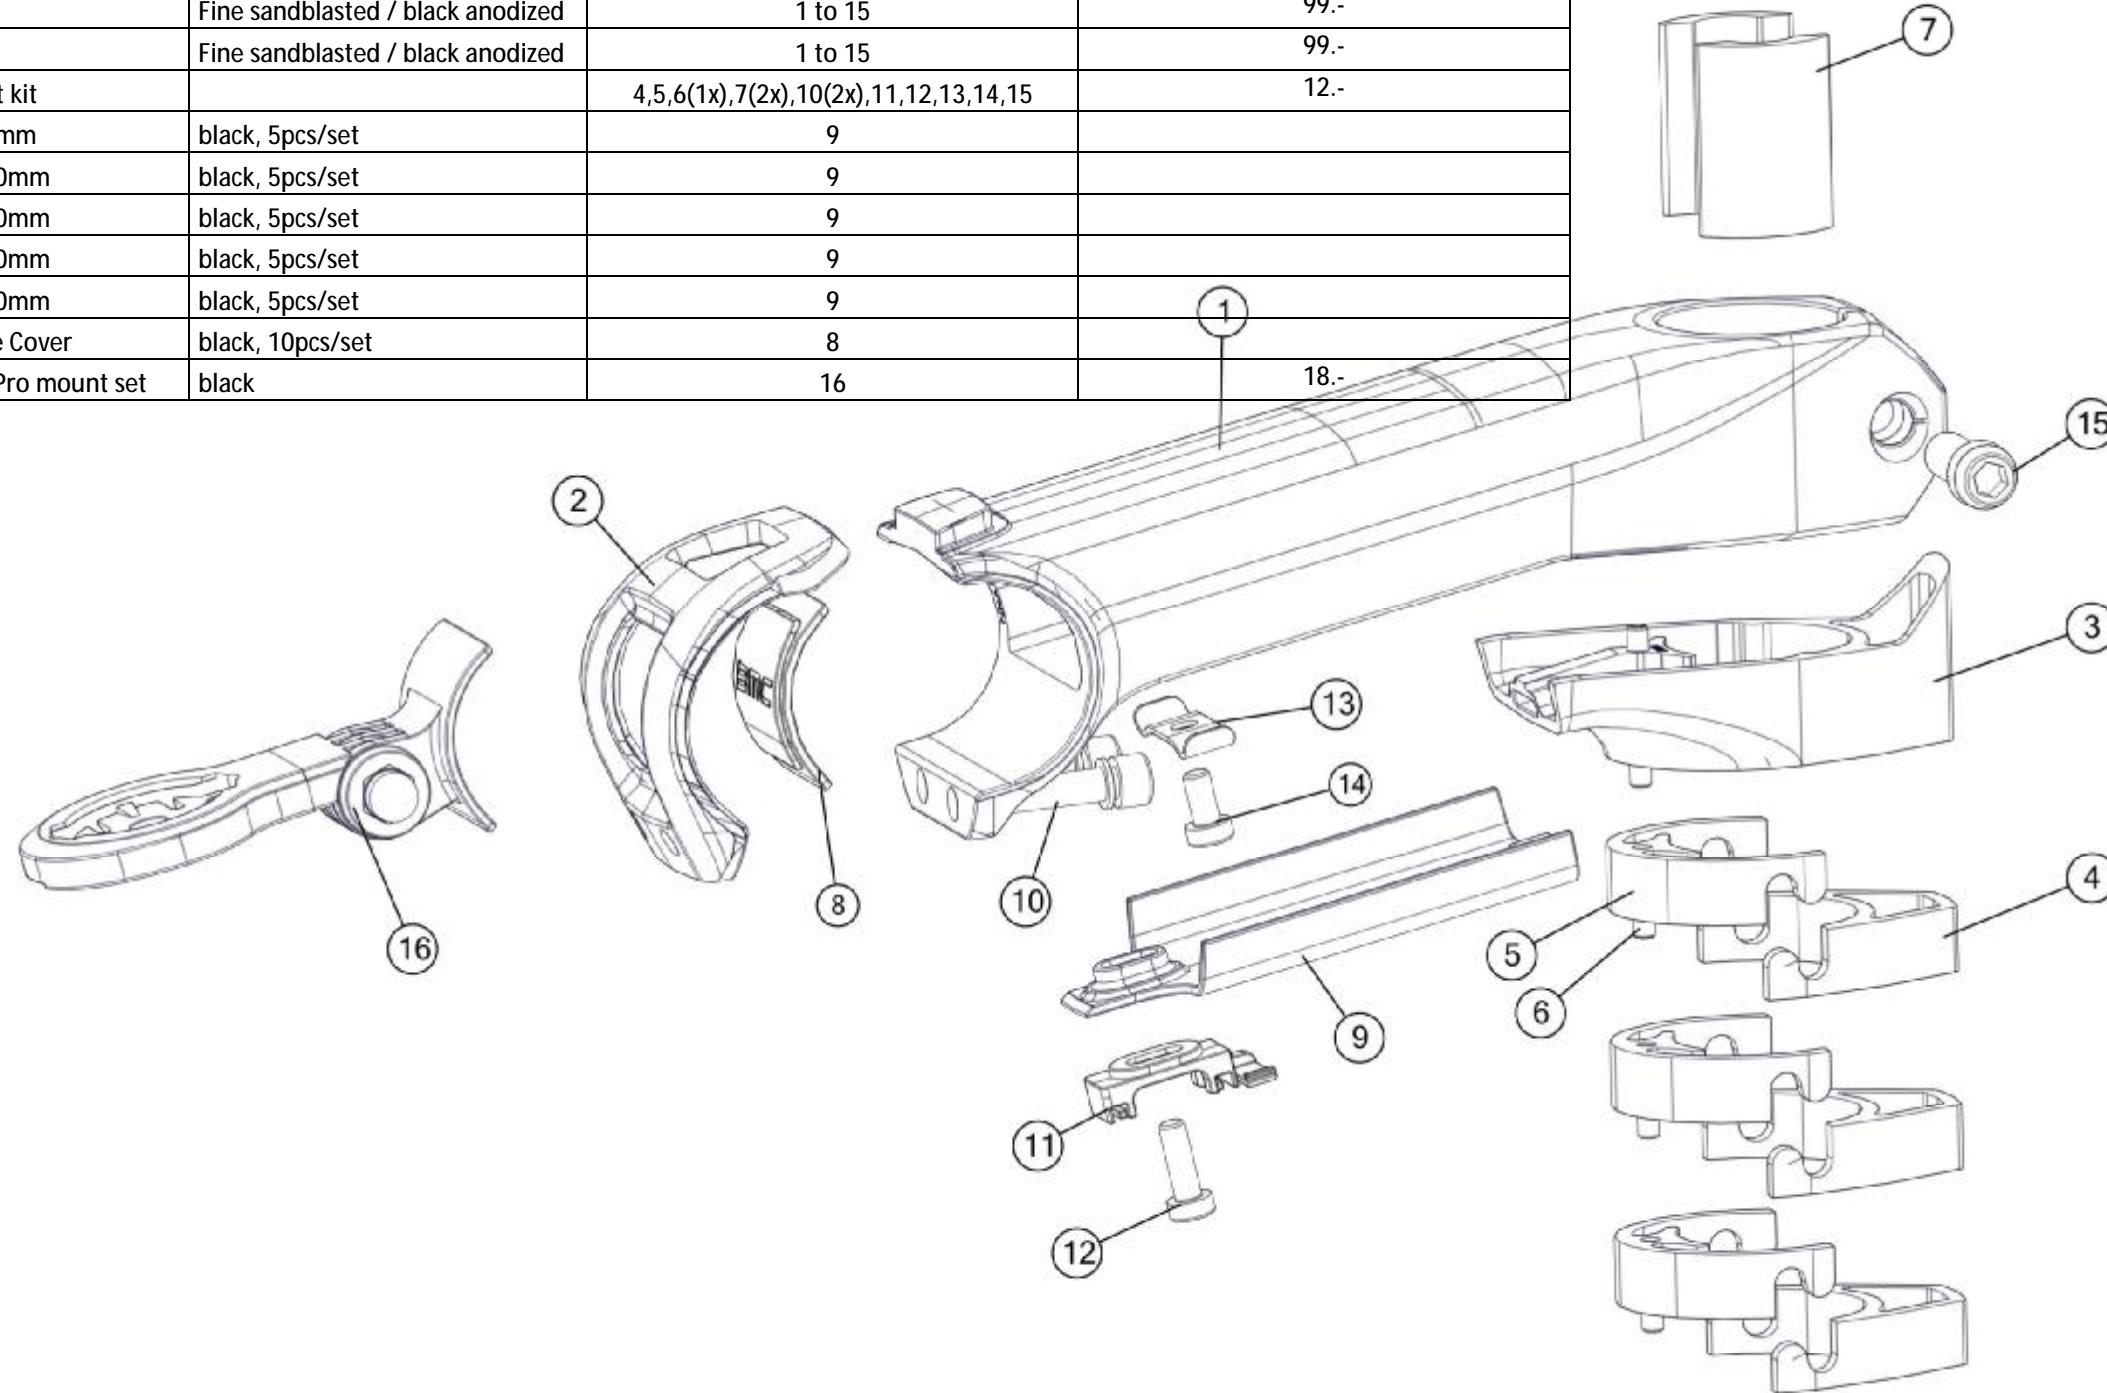

* Does not fit on MY17 frames

stem ICS

Part N°	Part Name	Description	Pos. N°	EUR
300881	Stem ICS01, 90mm	Fine sandblasted / black anodized	1 to 15	99.-
300882	Stem ICS01, 100mm	Fine sandblasted / black anodized	1 to 15	99.-
300883	Stem ICS01, 110mm	Fine sandblasted / black anodized	1 to 15	99.-
300884	Stem ICS01, 120mm	Fine sandblasted / black anodized	1 to 15	99.-
300885	Stem ICS01, 130mm	Fine sandblasted / black anodized	1 to 15	99.-
300720	ICS01 stem small part kit		4,5,6(1x),7(2x),10(2x),11,12,13,14,15	12.-
300991	ICS01 Stem Cover 90mm	black, 5pcs/set	9	
300992	ICS01 Stem Cover 100mm	black, 5pcs/set	9	
300993	ICS01 Stem Cover 110mm	black, 5pcs/set	9	
300994	ICS01 Stem Cover 120mm	black, 5pcs/set	9	
300995	ICS01 Stem Cover 130mm	black, 5pcs/set	9	
300996	ICS01 stem Faceplace Cover	black, 10pcs/set	8	
301007	ICS Stem Garmin/GoPro mount set	black	16	18.-