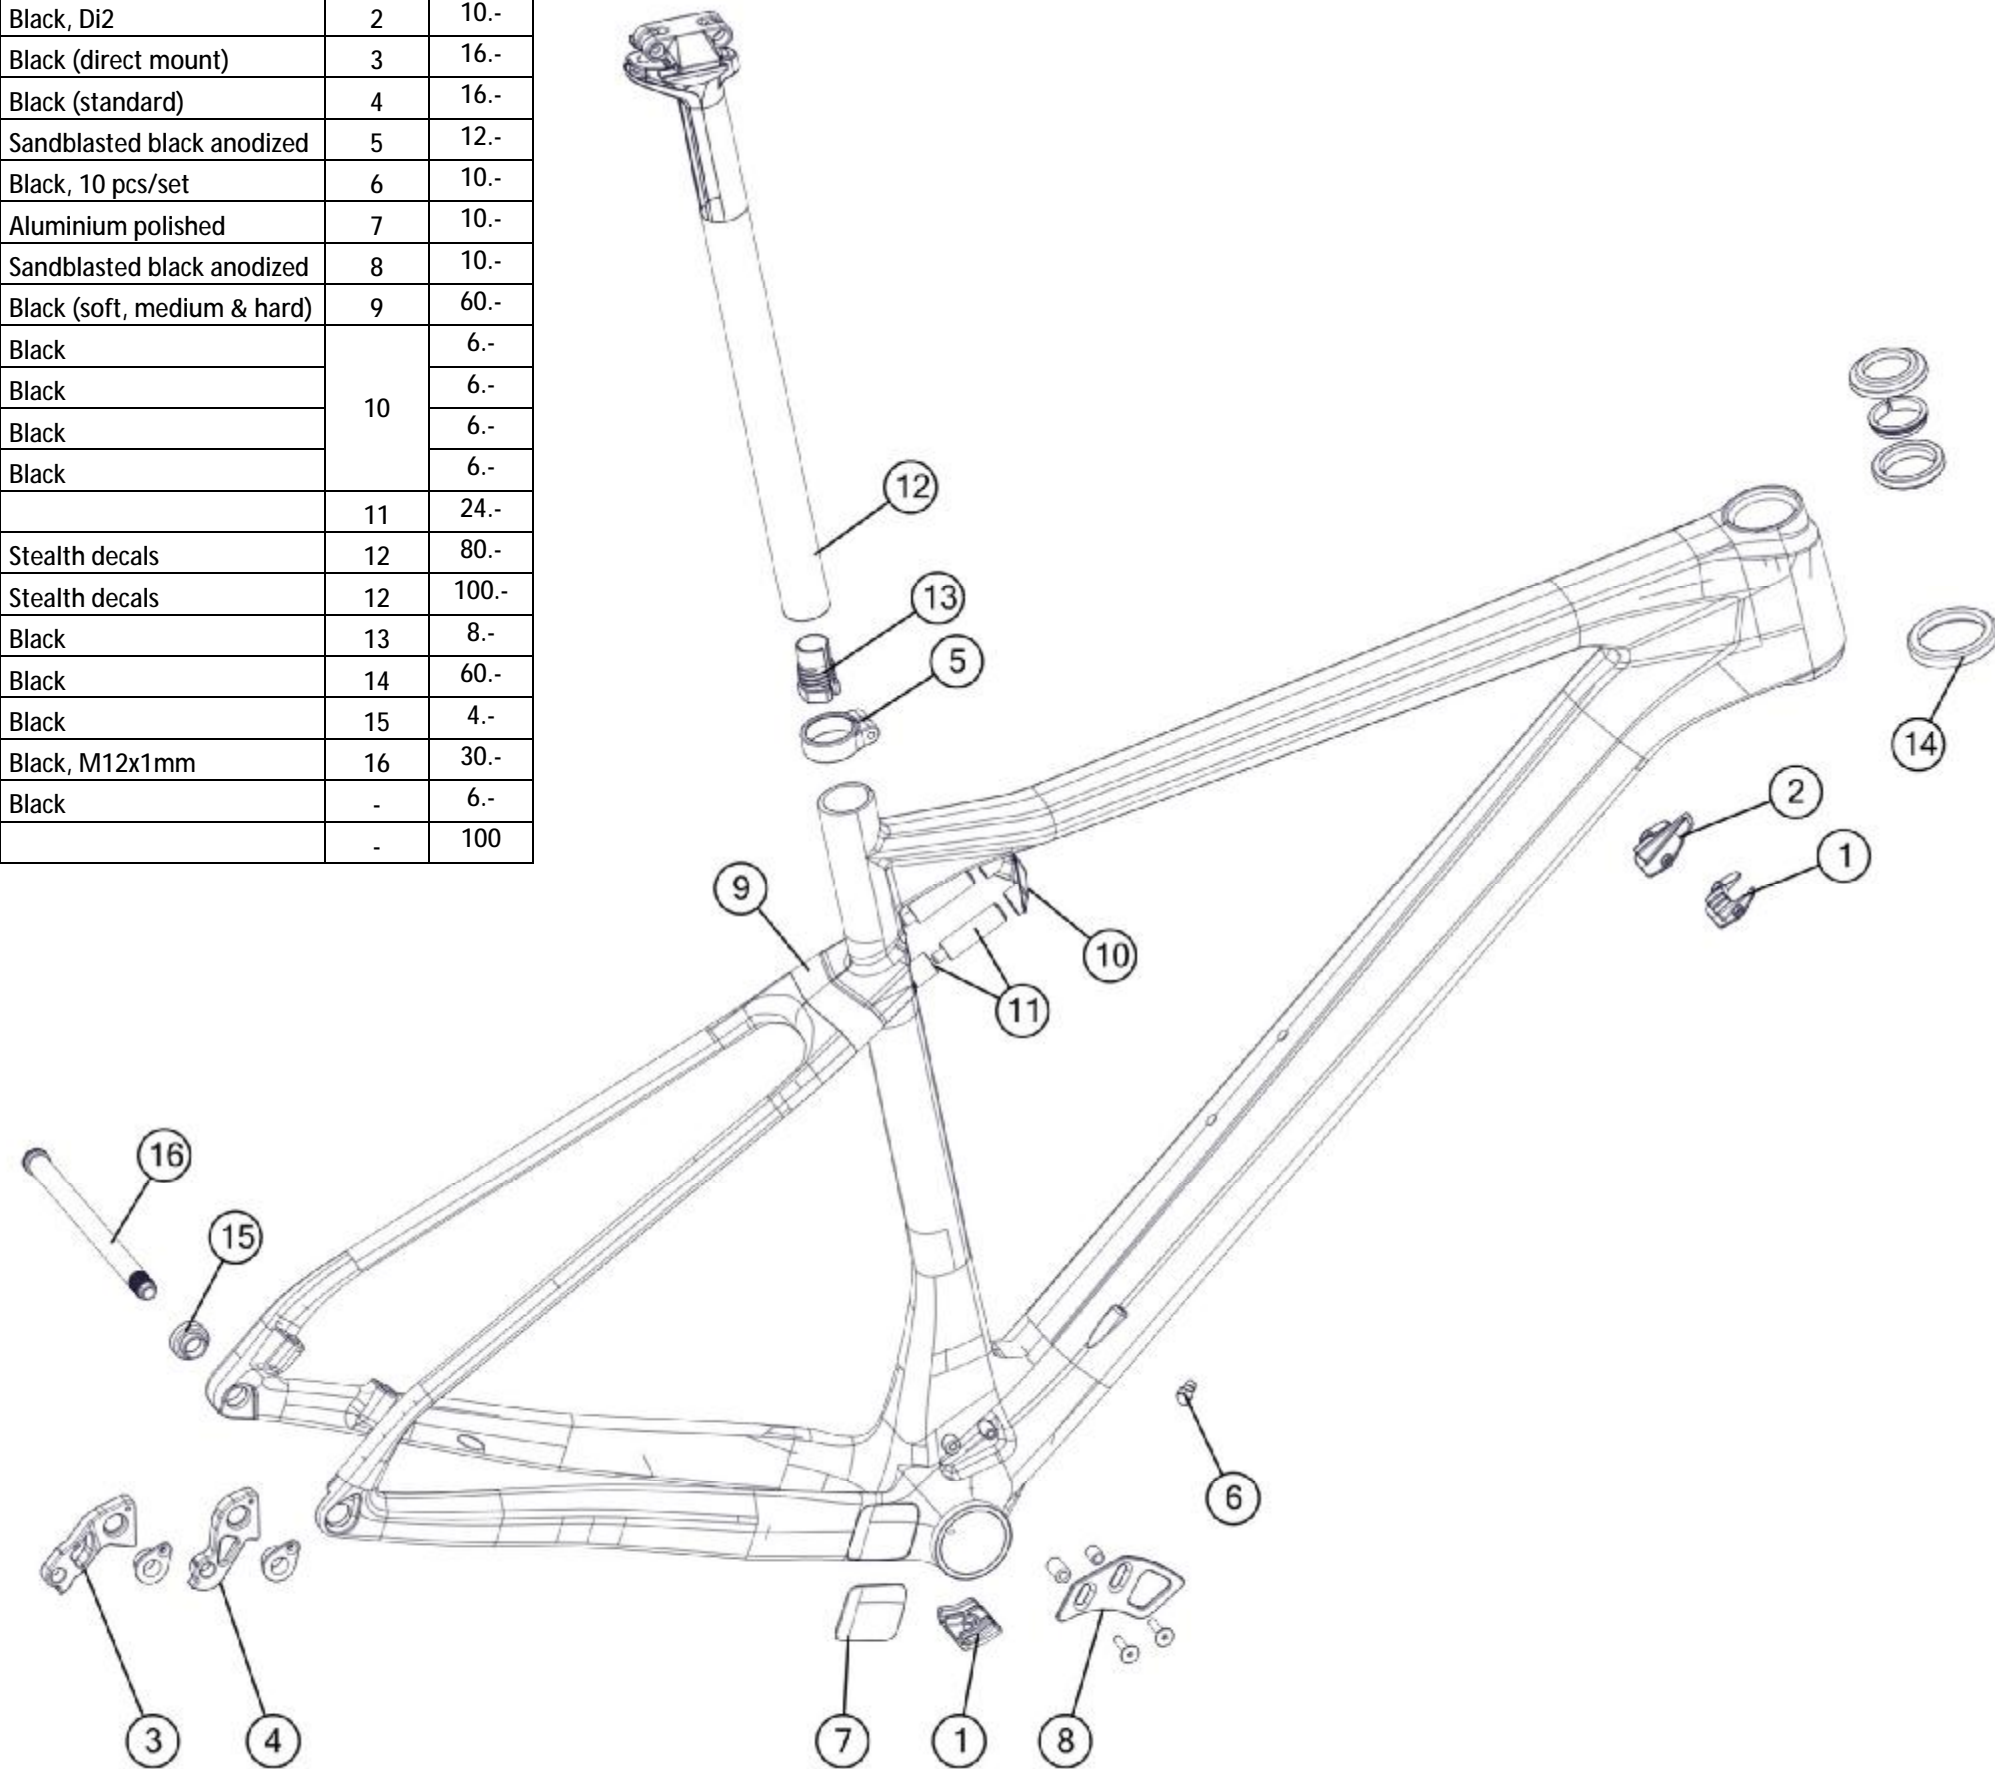

teamelite 01

Part N°	Part Name	Description	Pos. N°	EUR
222795	Cable guide # 13	Black, mechanical	1	10.-
222779	Cable guide # 14	Black, Di2	2	10.-
222780	Dropout #49	Black (direct mount)	3	16.-
222781	Dropout #50	Black (standard)	4	16.-
300654	Seatpost clamp # 19	Sandblasted black anodized	5	12.-
222784	FD Plug	Black, 10 pcs/set	6	10.-
222785	Anti chainsuck plate BMBF-02	Aluminium polished	7	10.-
222786	Chaincatcher 15-M4	Sandblasted black anodized	8	10.-
222787	Bumper kit	Black (soft, medium & hard)	9	60.-
222788	Suspension cover XS	Black	10	6.-
222789	Suspension cover S	Black		6.-
222790	Suspension cover M	Black		6.-
222791	Suspension cover L/XL	Black		6.-
222793	Teamelite bushing kit		11	24.-
300786	Seatpost MSP-01, 27.2mm, 350mm	Stealth decals	12	80.-
300653	Seatpost MSP-01, 27.2mm, 400mm	Stealth decals	12	100.-
219532	Battery adapter, compliance post	Black	13	8.-
222794	Headset - VP-B352UC-BMC	Black	14	60.-
222956	Concentric dropout insert	Black	15	4.-
222955	Rear axle X-12	Black, M12x1mm	16	30.-
300660	Chainstay protector VLF-314	Black	-	6.-
300490	MTT-APS Toolkit		-	100