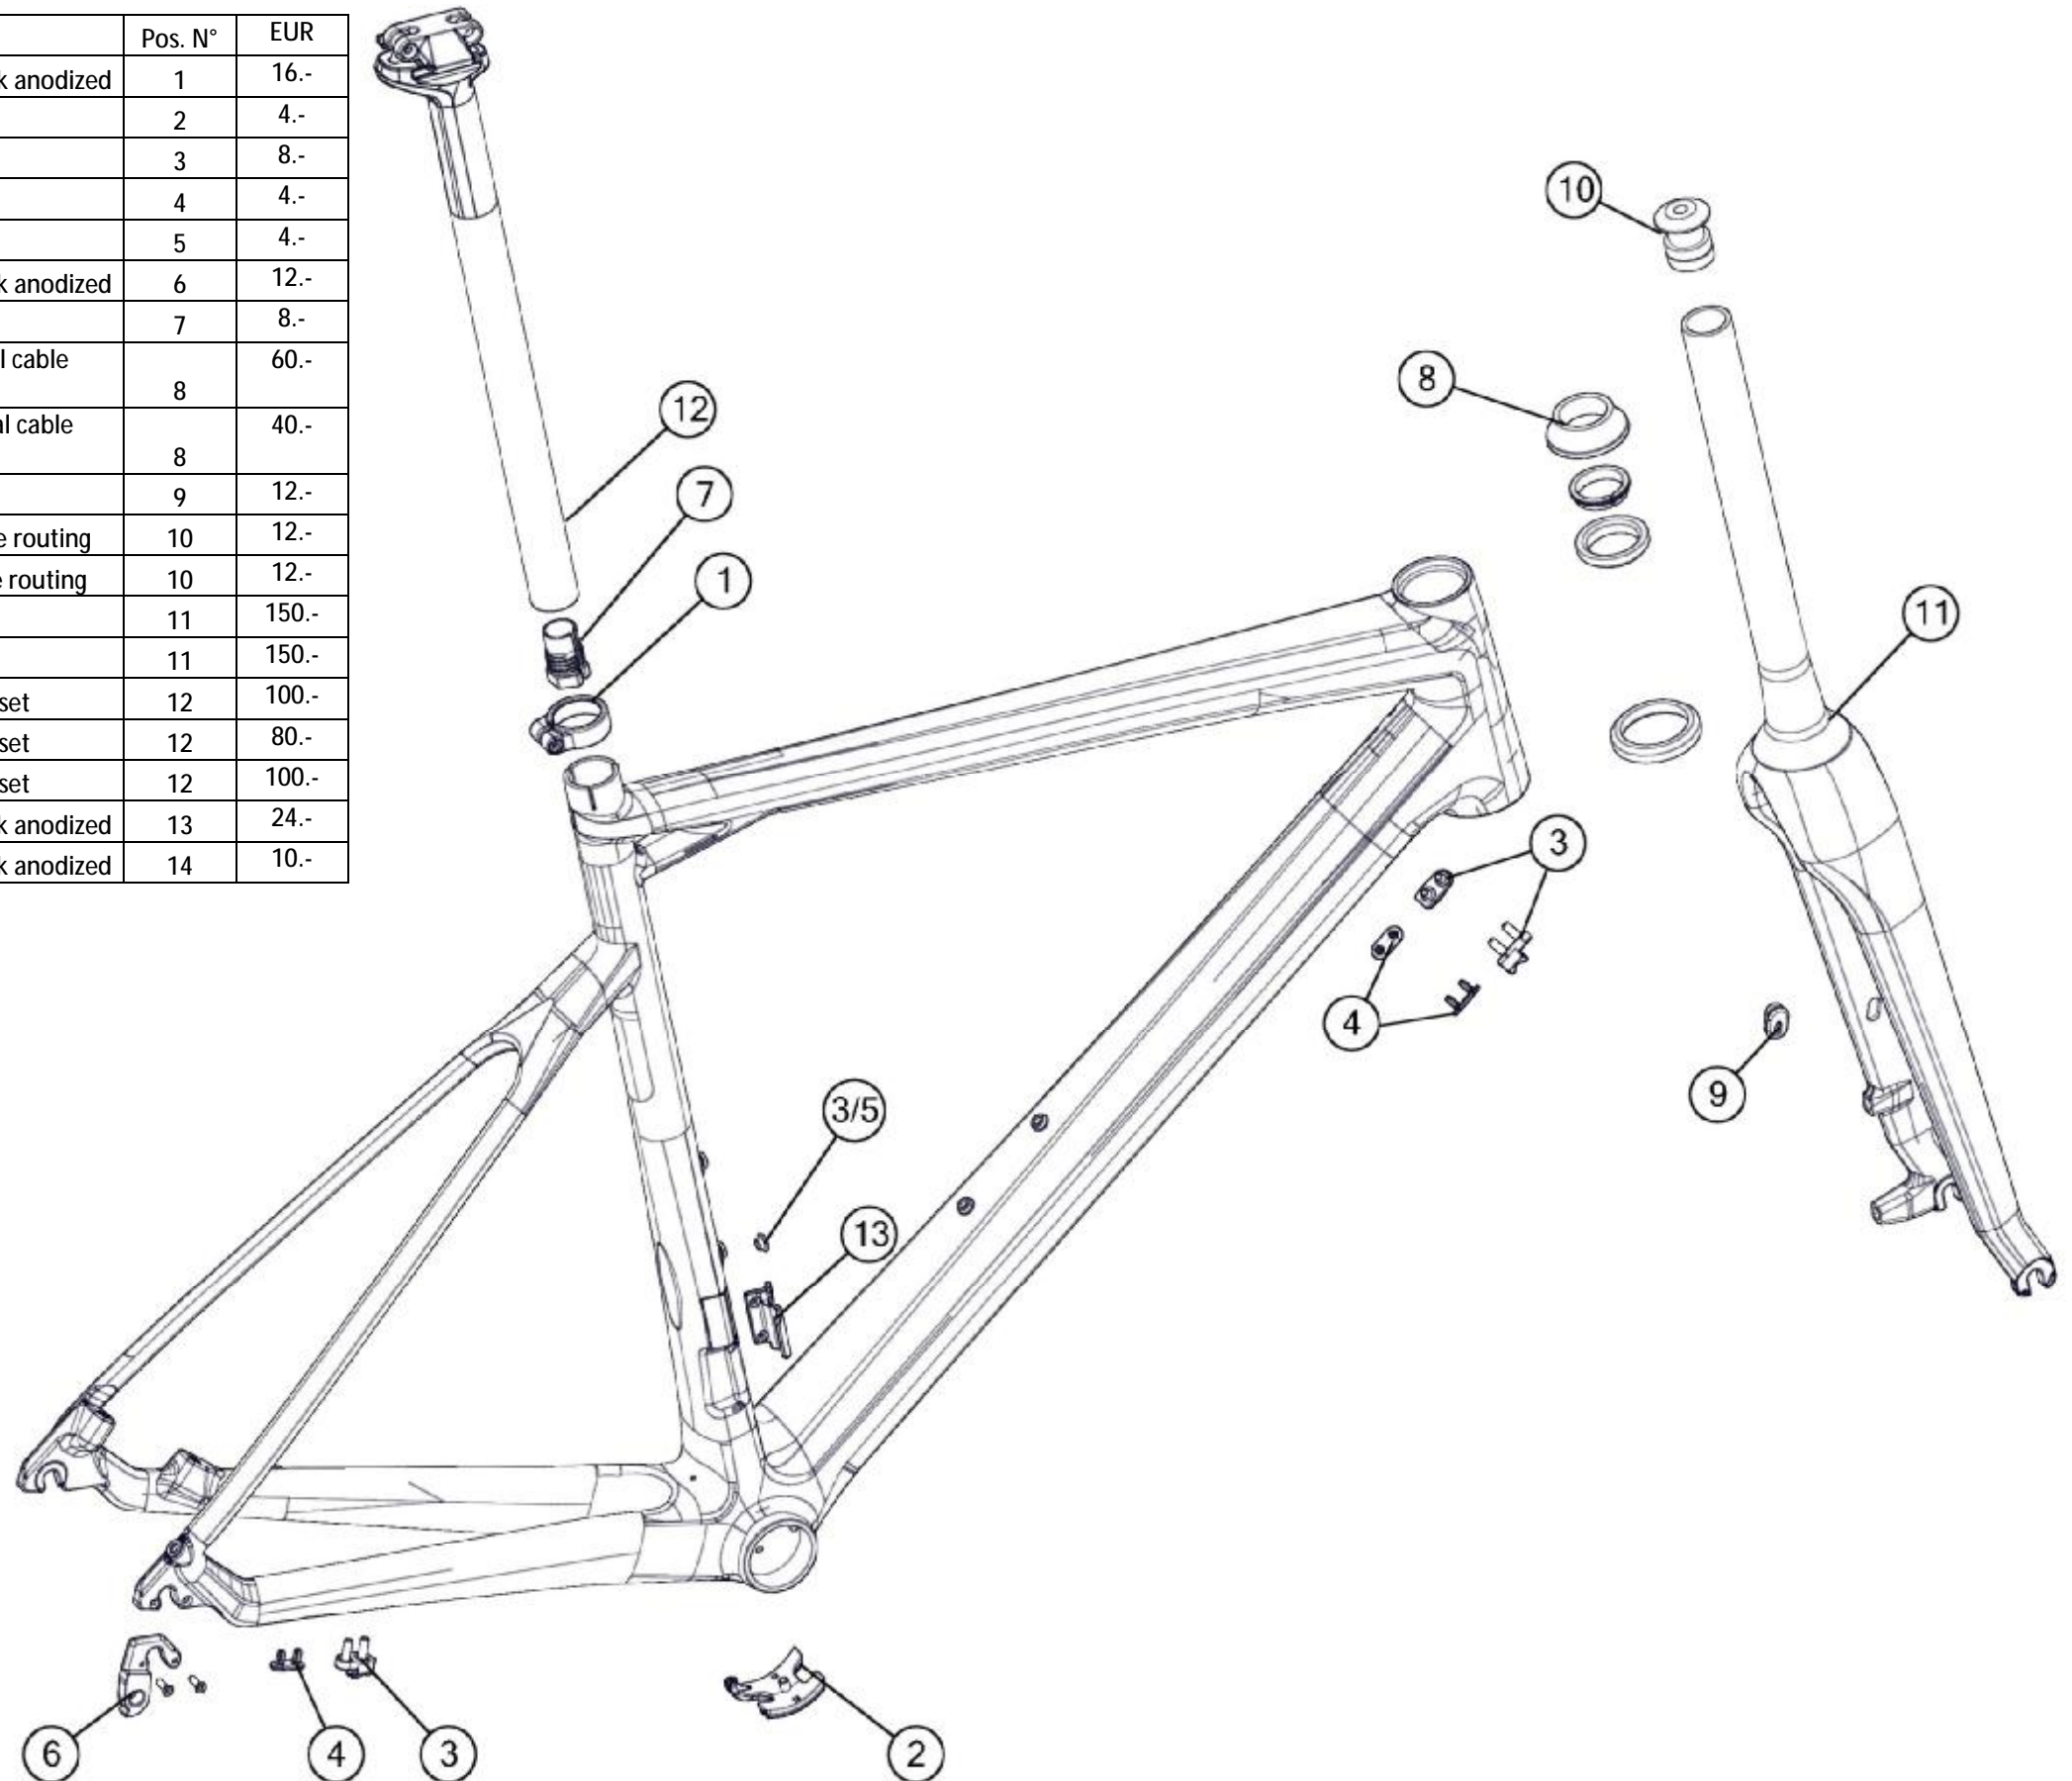

crossmachine CX01

Part N°	Part Name	Description	Pos. N°	EUR
212176	Seatpost clamp # 10	Sandblasted black anodized	1	16.-
300451	BB cable guide # 1	Black	2	4.-
212538	Mech. Kit # 2	3 pcs/set	3	8.-
213680	Di2 kit # 2	3 pcs/set	4	4.-
213693	Di2 plug kit # 2	10 pcs/set	5	4.-
212177	Dropout #37	Sandblasted black anodized	6	12.-
219532	Battery adapter, compliance post	Black	7	8.-
220210	Headset VP B304AC	Black (for internal cable routing)	8	60.-
213694	Headset VP B302AC	Black (for external cable routing)	8	40.-
212551	Cable rubber plug	10 pcs/set	9	12.-
213682	Expander # 2	For external cable routing	10	12.-
220579	Expander # 3	For internal cable routing	10	12.-
301178	crossmachine CX01 ONE fork	cbn gry gry	11	150.-
301179	crossmachineCX01 TWO fork	red blk gry	11	150.-
220209	Compliancepost 3mm	Stealth, 3mm Offset	12	100.-
300786	Seatpost MSP-01, 27.2mm, 350mm	Stealth, 3mm Offset	12	80.-
300653	Seatpost MSP-01, 27.2mm, 400mm	Stealth, 3mm Offset	12	100.-
222959	CX01 FD hanger kit	Sandblasted black anodized	13	24.-
222960	CX01 FD cover	Sandblasted black anodized	14	10.-