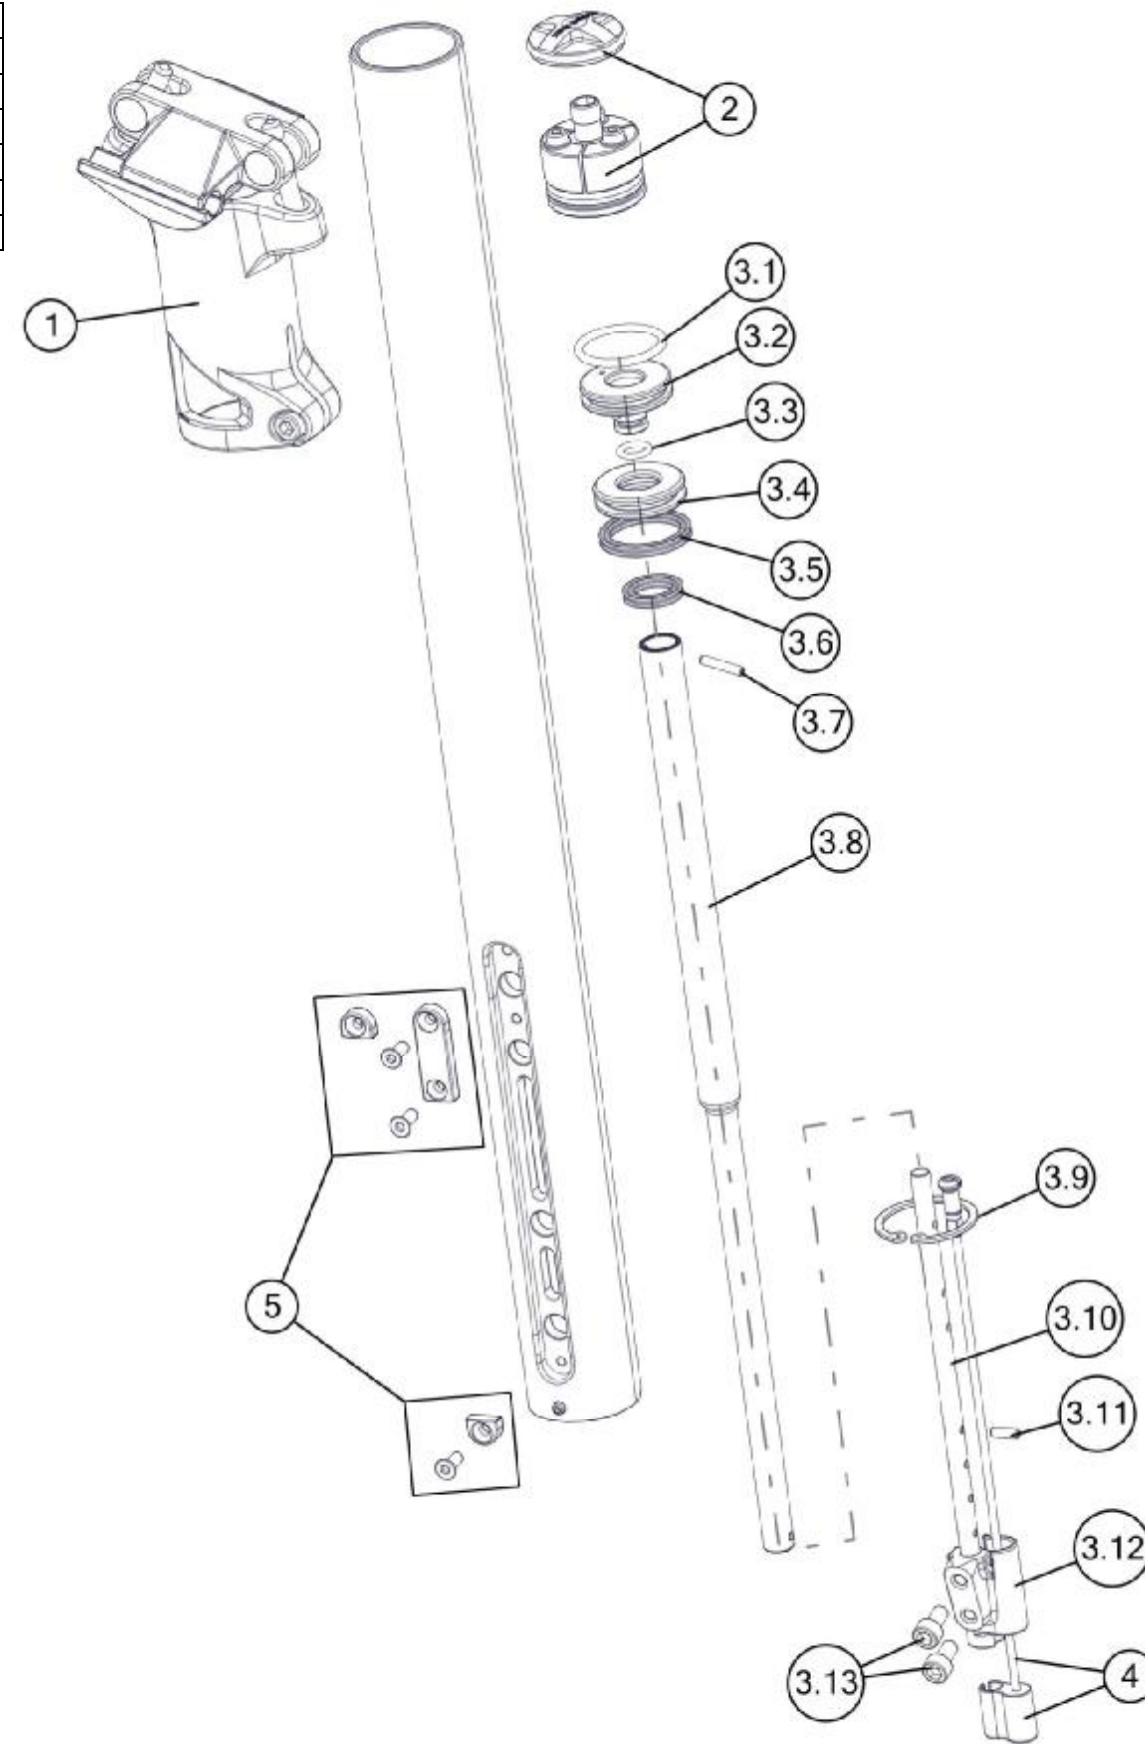

Trailsync post

Part N°	Part Name	Description	Pos. N°	EUR
301215	Trailsync saddle clamp short		1	64.-
301248	Trailsync saddle clamp long		1	64.-
301216	Trailsync valve head		2	35.-
301223	Trailsync airshaft & seal rebuild kit		3	45.-
301219	Trailsync spoke & glider kit		4	35.-
301222	Trailsync end stop kit		5	20.-