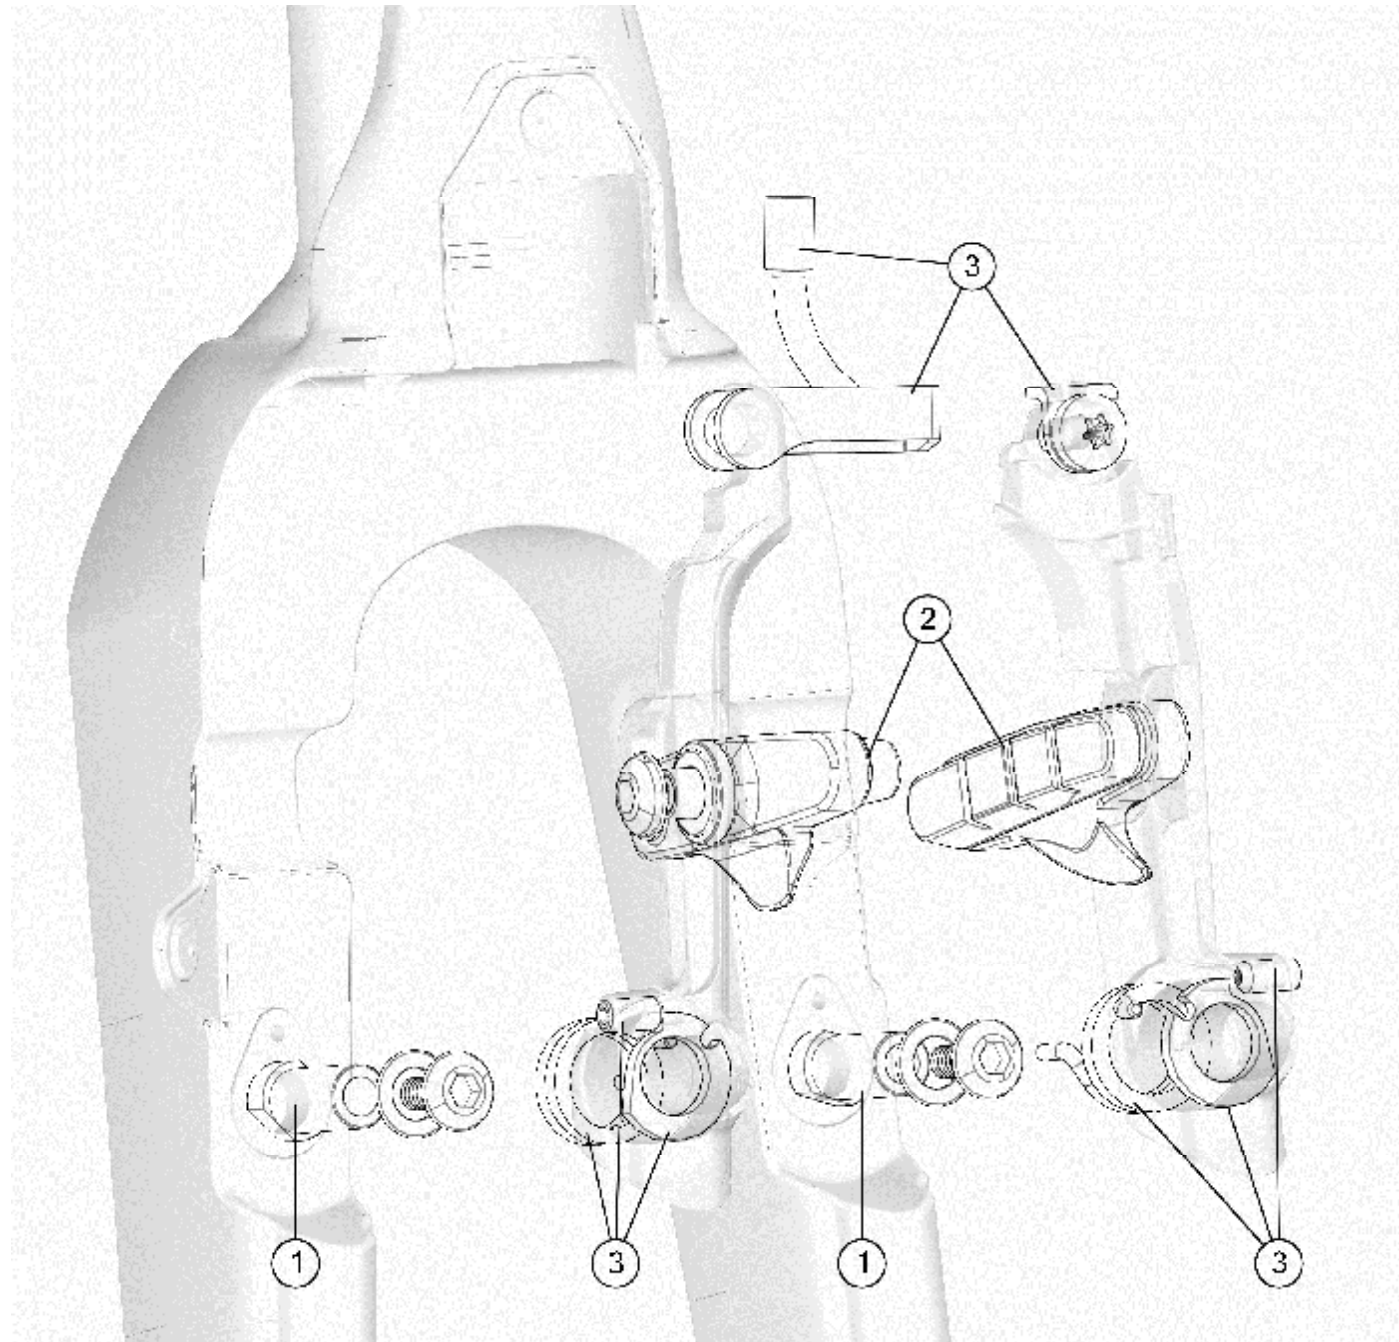

timemachine TMR small parts

Part N°	Part Name	Description	Pos. N°	EUR
212497	Brake pivot kit # 1	Silver	1	11.-
212498	Brake shoe set # 1	Black (pads not included)	2	7.-
212499	Brake small part kit # 1	Silver	3	7.-
212491	rubber plug/ brake	10pcs/set	6	4.-
212490	rubber shift cable guide	10pcs/set	7	4.-
212489	Di2 grommets	10pcs/set	8	8.-
212488	Di2 kit # 4	Black	4,5,6,8	12.-
212487	Mechanical kit # 4	Black	4,6,7	10.-

Brake parts fit for both front and rear brake.