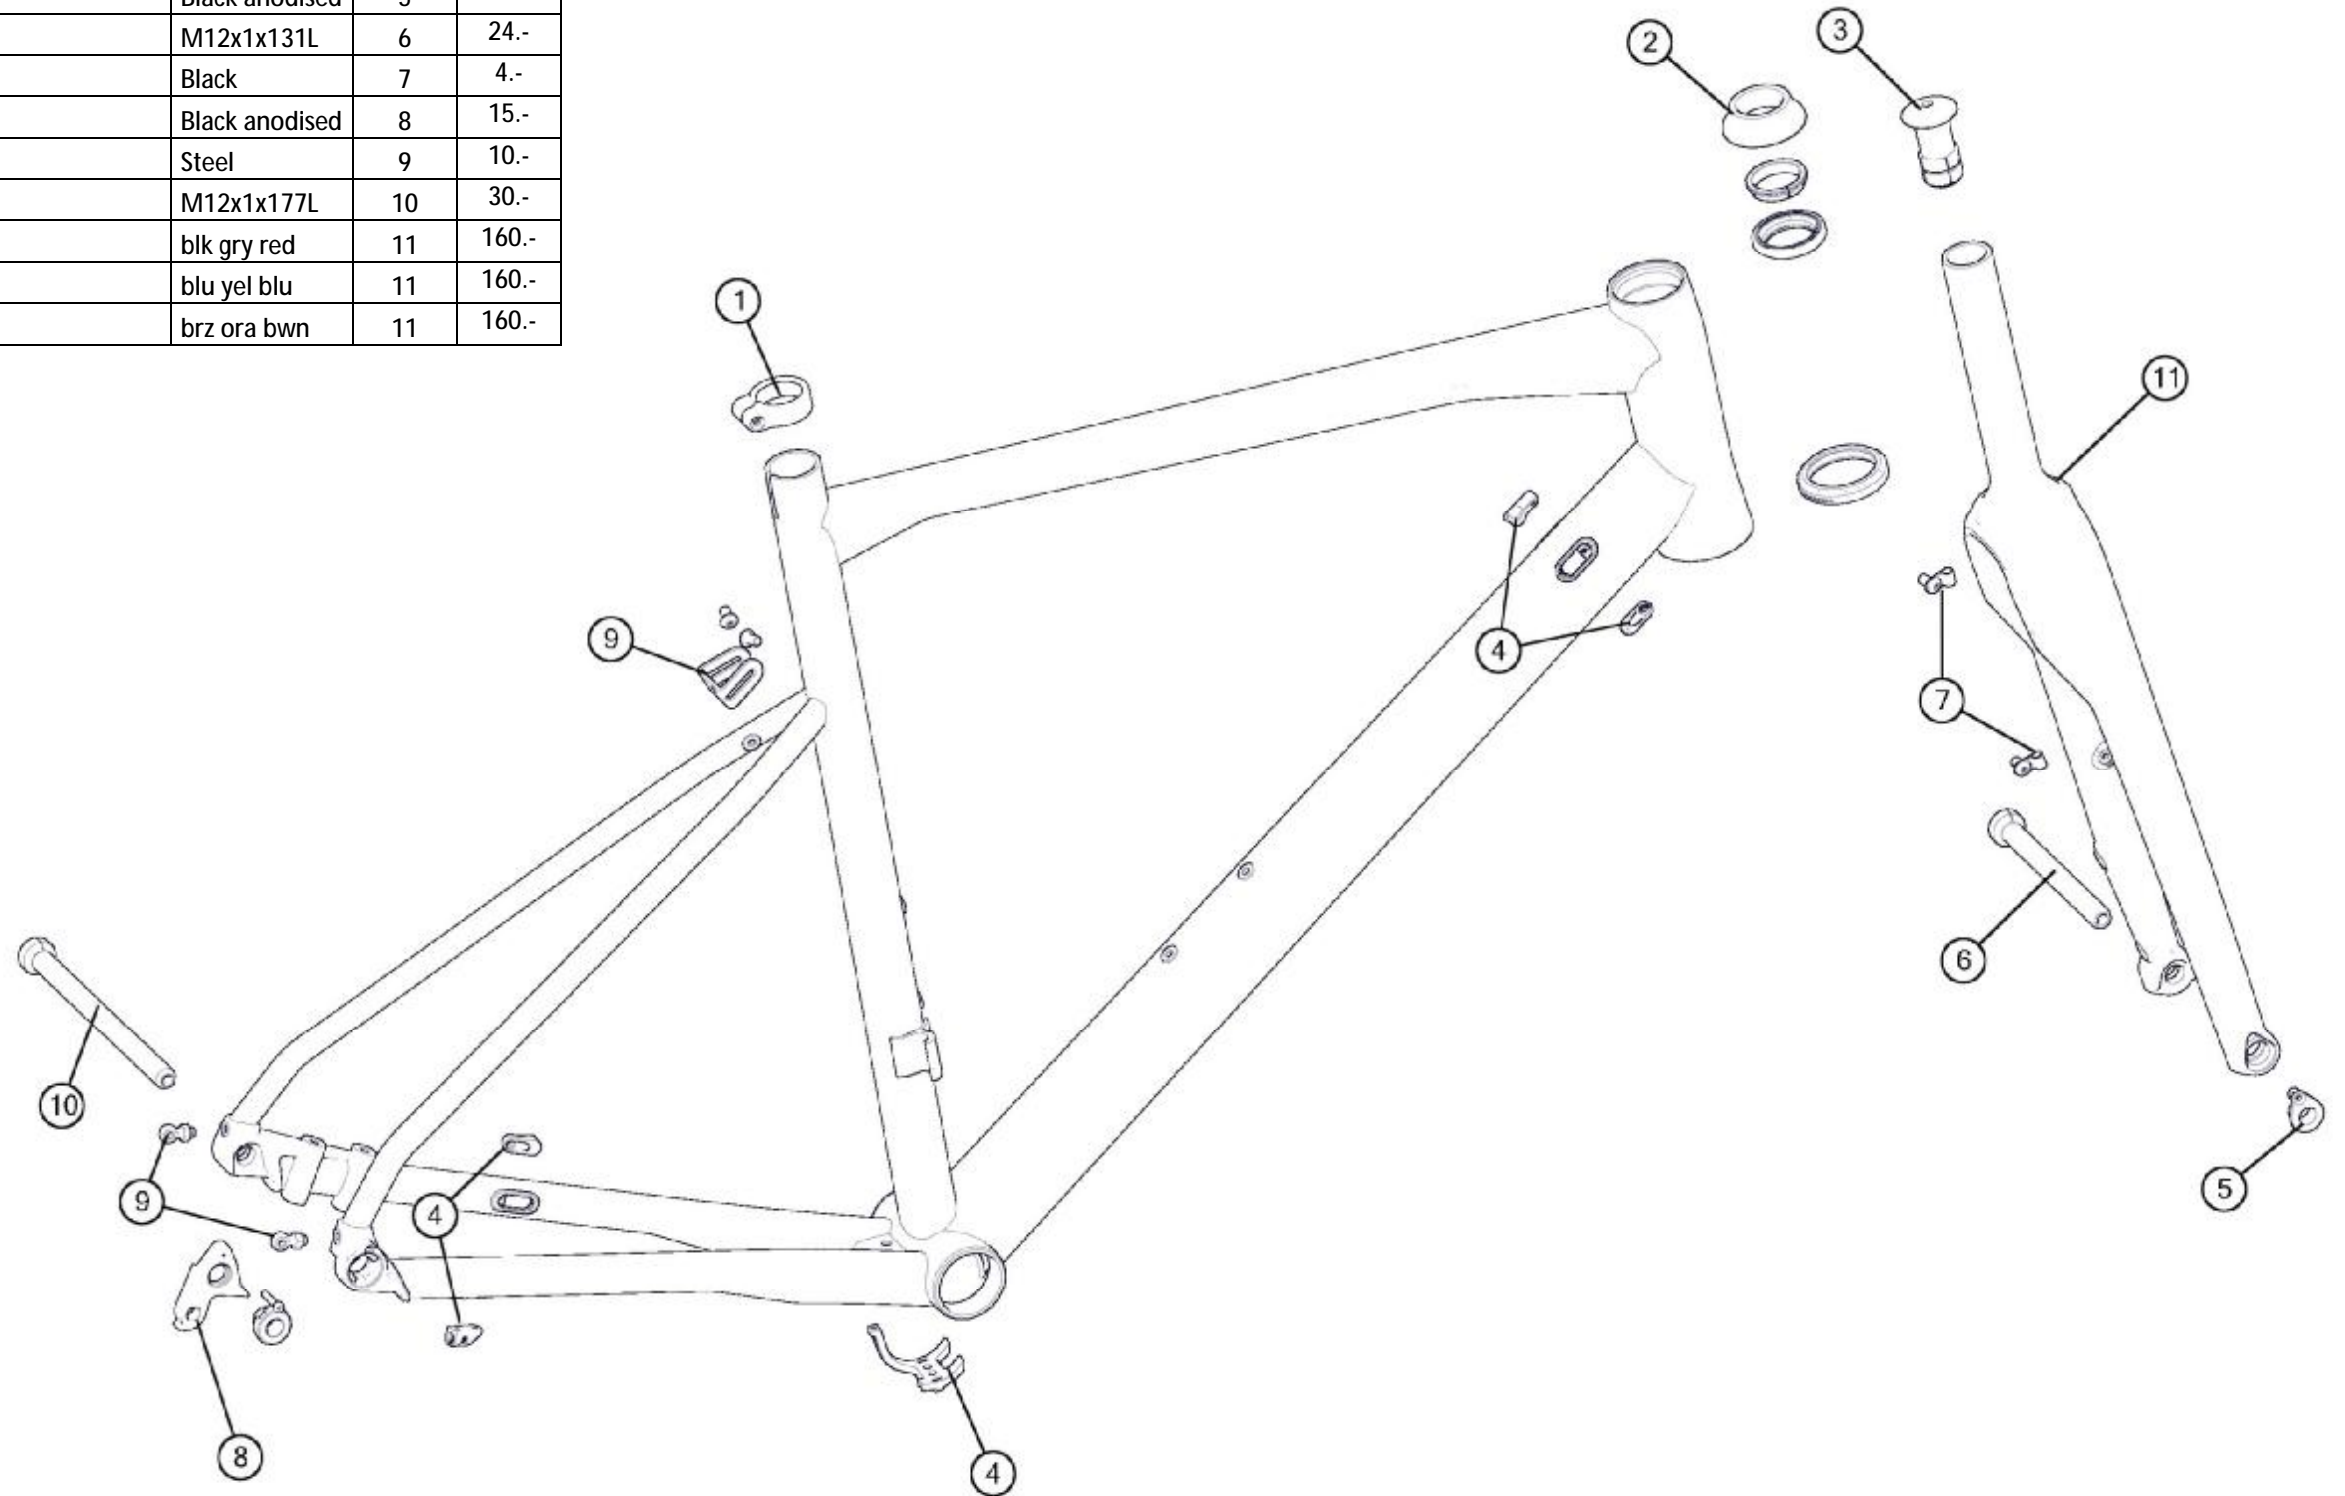

roadmachine 03

Part N°	Part Name	Description	Pos. N°	EUR
300655	Seatpost clamp #20	Black anodised	1	12.-
300649	Headset FSA No. 42 / ACB w/out Crown race	Black	2	60.-
300683	Expander #5		3	12.-
300681	Cable guide #17		4	15.-
300714	Fork dropout #1	Black anodised	5	10.-
300685	Roadmachine front axle	M12x1x131L	6	24.-
300686	Front brake cable guide	Black	7	4.-
300679	Dropout #53	Black anodised	8	15.-
300680	Fender mount RM03	Steel	9	10.-
300684	Roadmachine rear axle	M12x1x177L	10	30.-
301169	roadmachine 03 ONE fork	blk gry red	11	160.-
301170	roadmachine 03 TWO fork	blu yel blu	11	160.-
301171	roadmachine 03 THREE fork	brz ora bwn	11	160.-