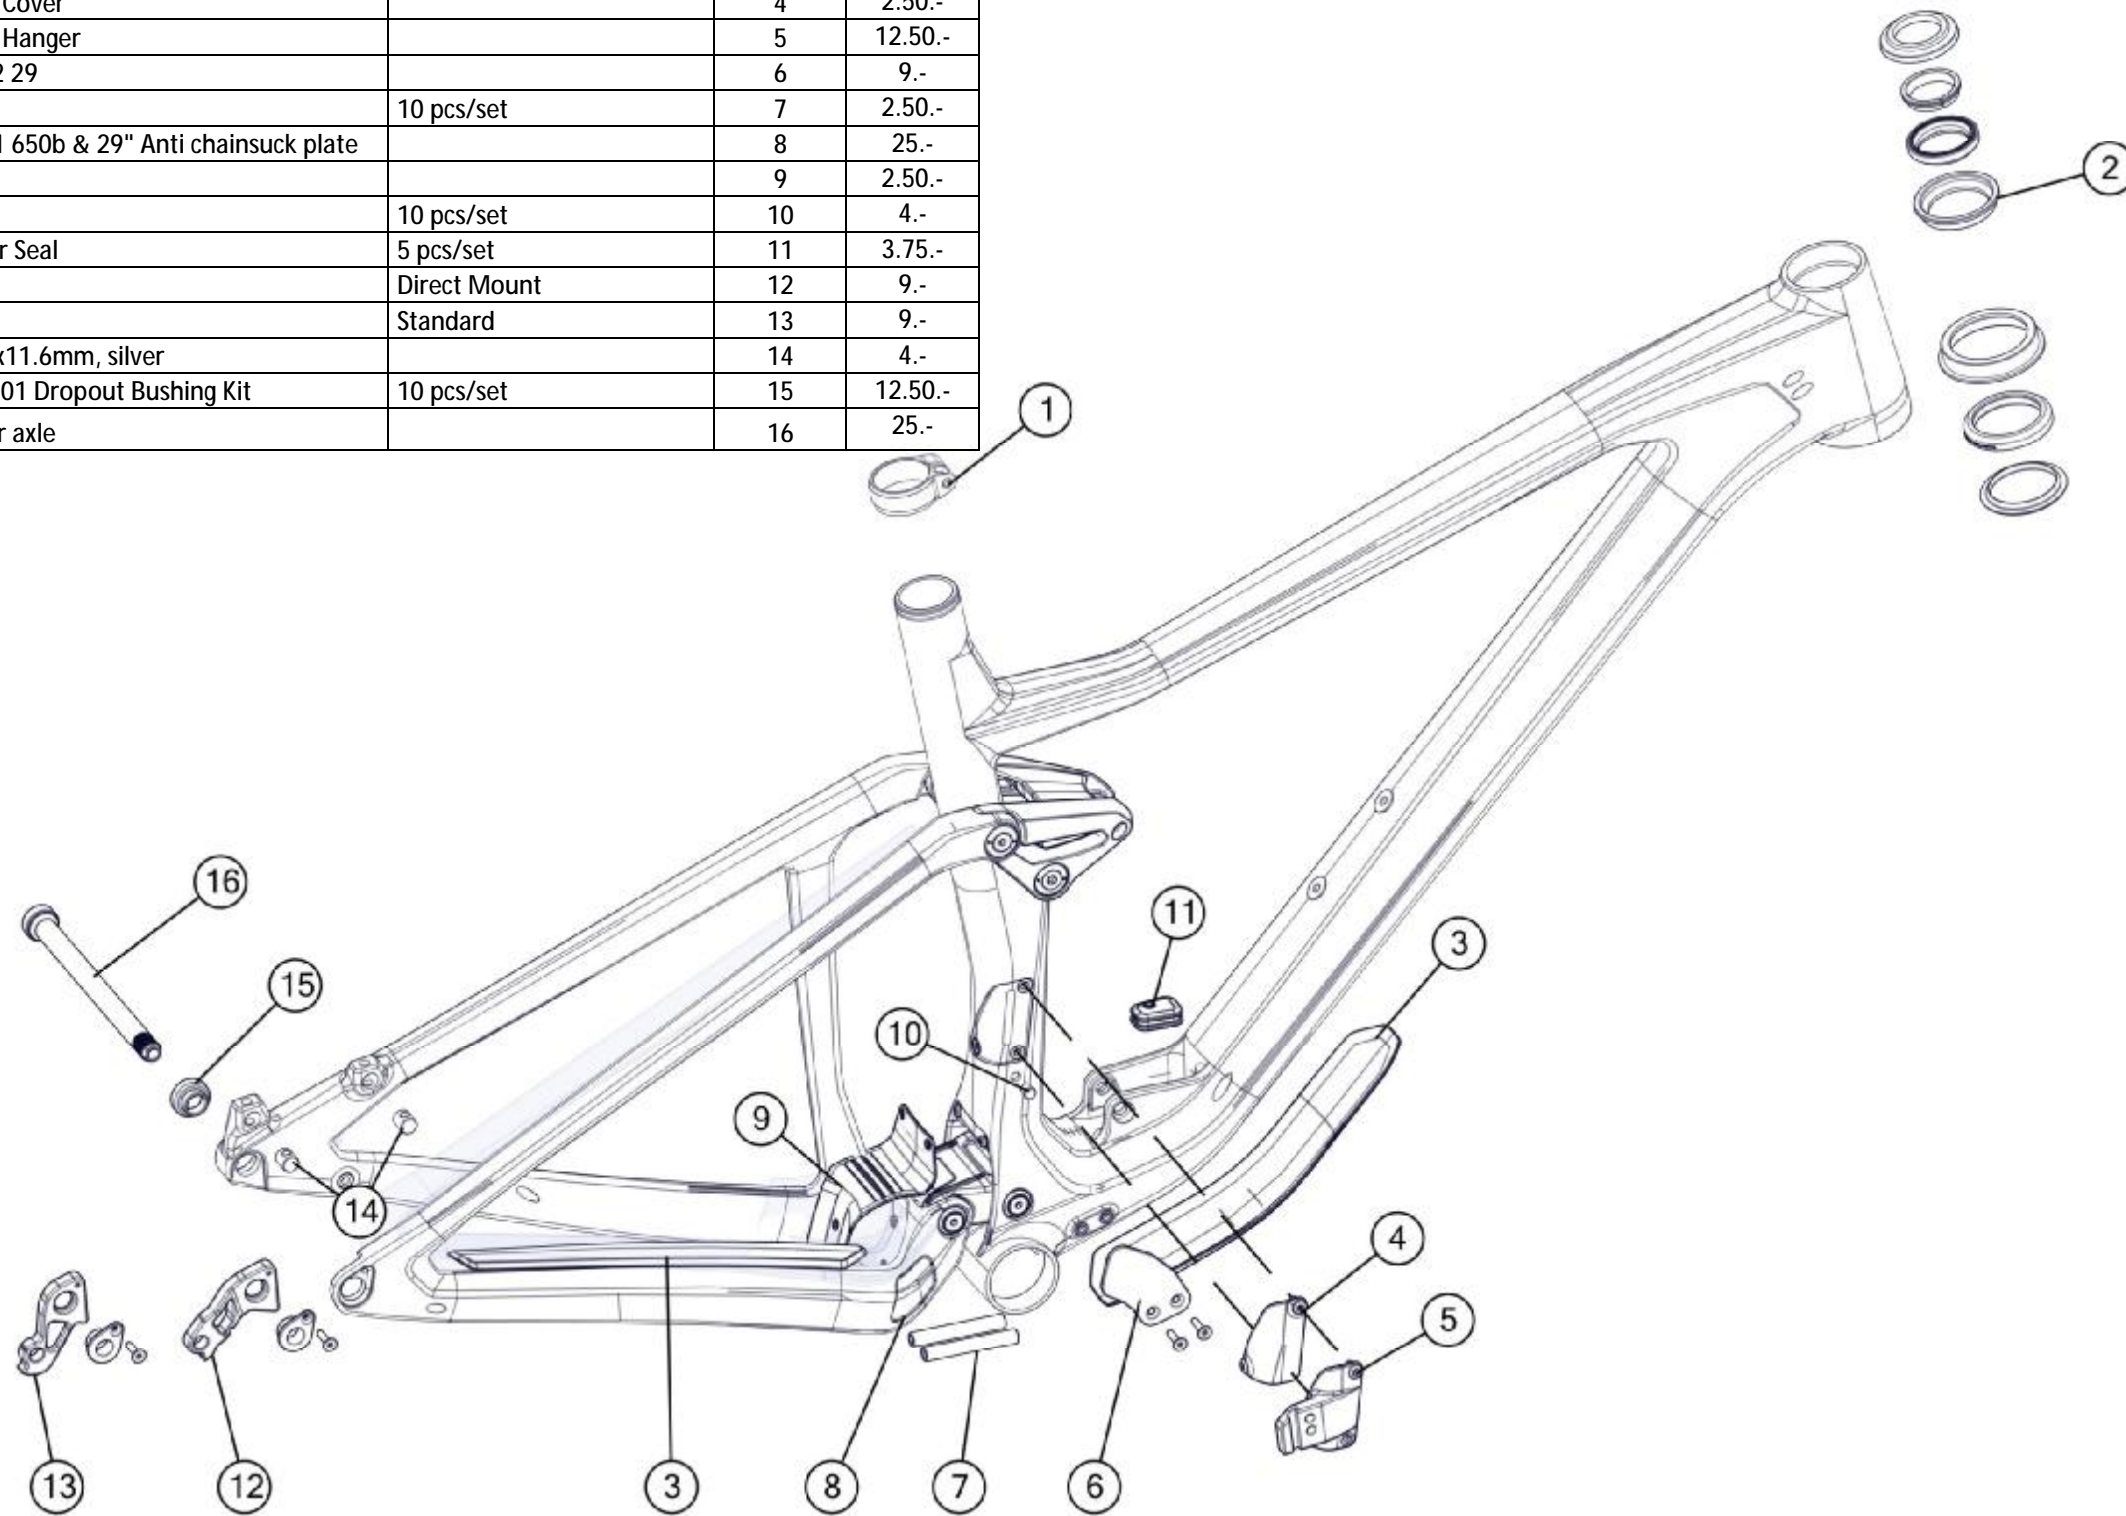

agonist 01

Part N°	Part Name	Description	Pos. N°	EUR
207460	Raceclamp	Sandblasted black anodized	1	16.-
300467	Headset A45AC1		2	60.-
301199	speedfox agonist C/S and D/T protection		3	10.-
301195	speedfox/ agonist FD Cover		4	2.50.-
301194	speedfox/ agonist FD Hanger		5	12.50.-
221315	Chaincatcher SF01/02 29		6	9.-
301204	Cable Guide Tubes	10 pcs/set	7	2.50.-
301200	speedfox01 agonist01 650b & 29" Anti chainsuck plate		8	25.-
301196	Lowerlink Protection		9	2.50.-
213693	Di2 plug kit # 2	10 pcs/set	10	4.-
301203	Shock Remote Rubber Seal	5 pcs/set	11	3.75.-
222780	Dropout #49	Direct Mount	12	9.-
222781	Dropout #50	Standard	13	9.-
215670	post mount bolt Ø10x11.6mm, silver		14	4.-
301193	speedfox 01/ agonist 01 Dropout Bushing Kit	10 pcs/set	15	12.50.-
301208	speedfox/agonist rear axle		16	25.-