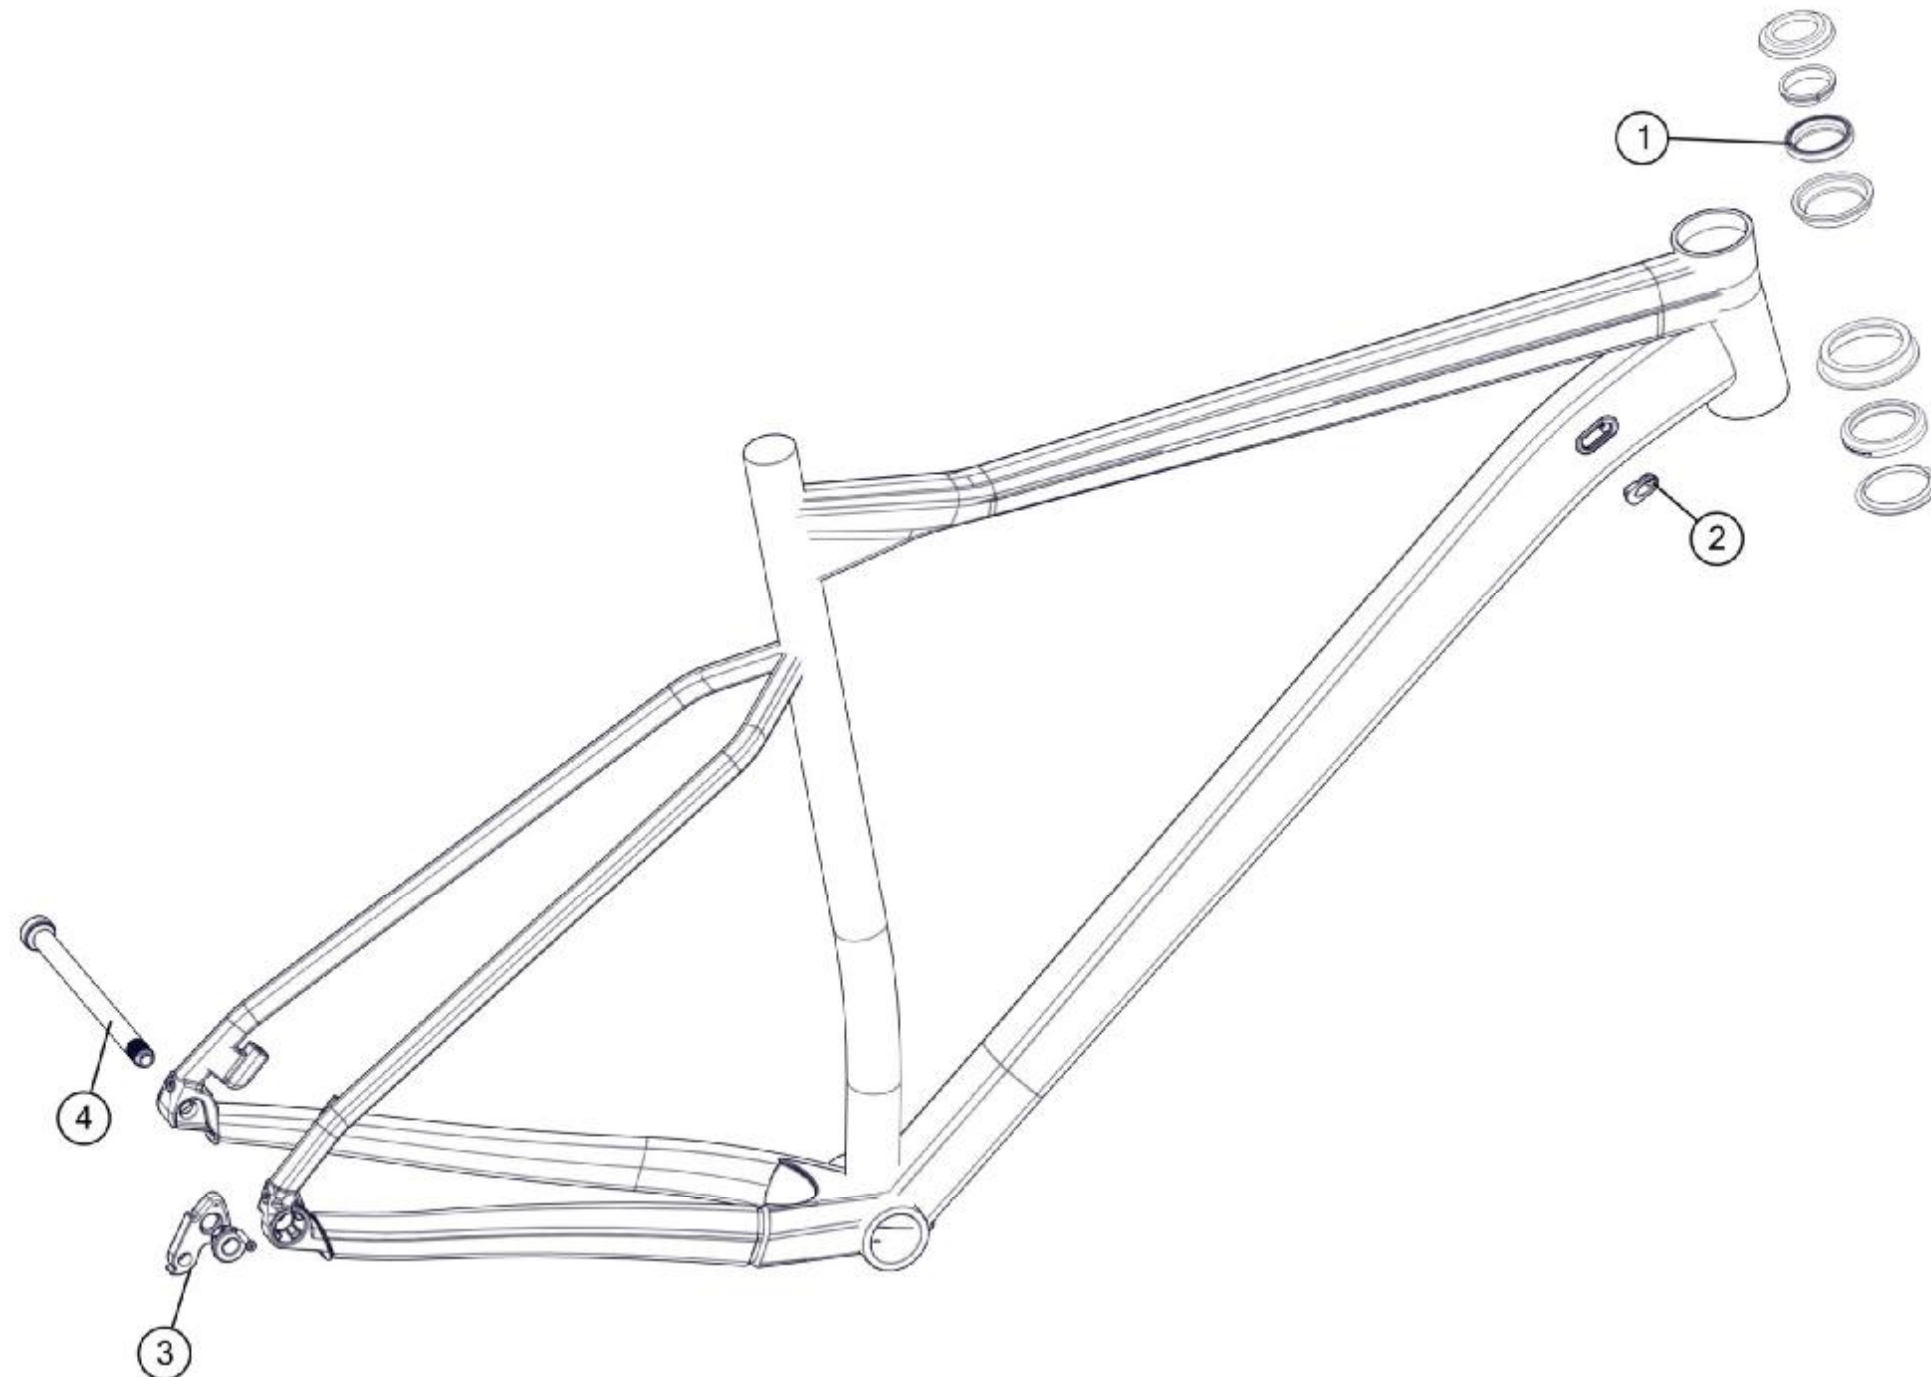

teamelite 03

Part N°	Part Name	Description	Pos. N°	EUR
301131	Headset FSA NO-57	Black	1	25.-
301096	Cable guide # 18	Black	2	5.-
301088	Dropout #54	Black	3	15.-
301136	teamelite03 Rear axle	Black	4	20.-