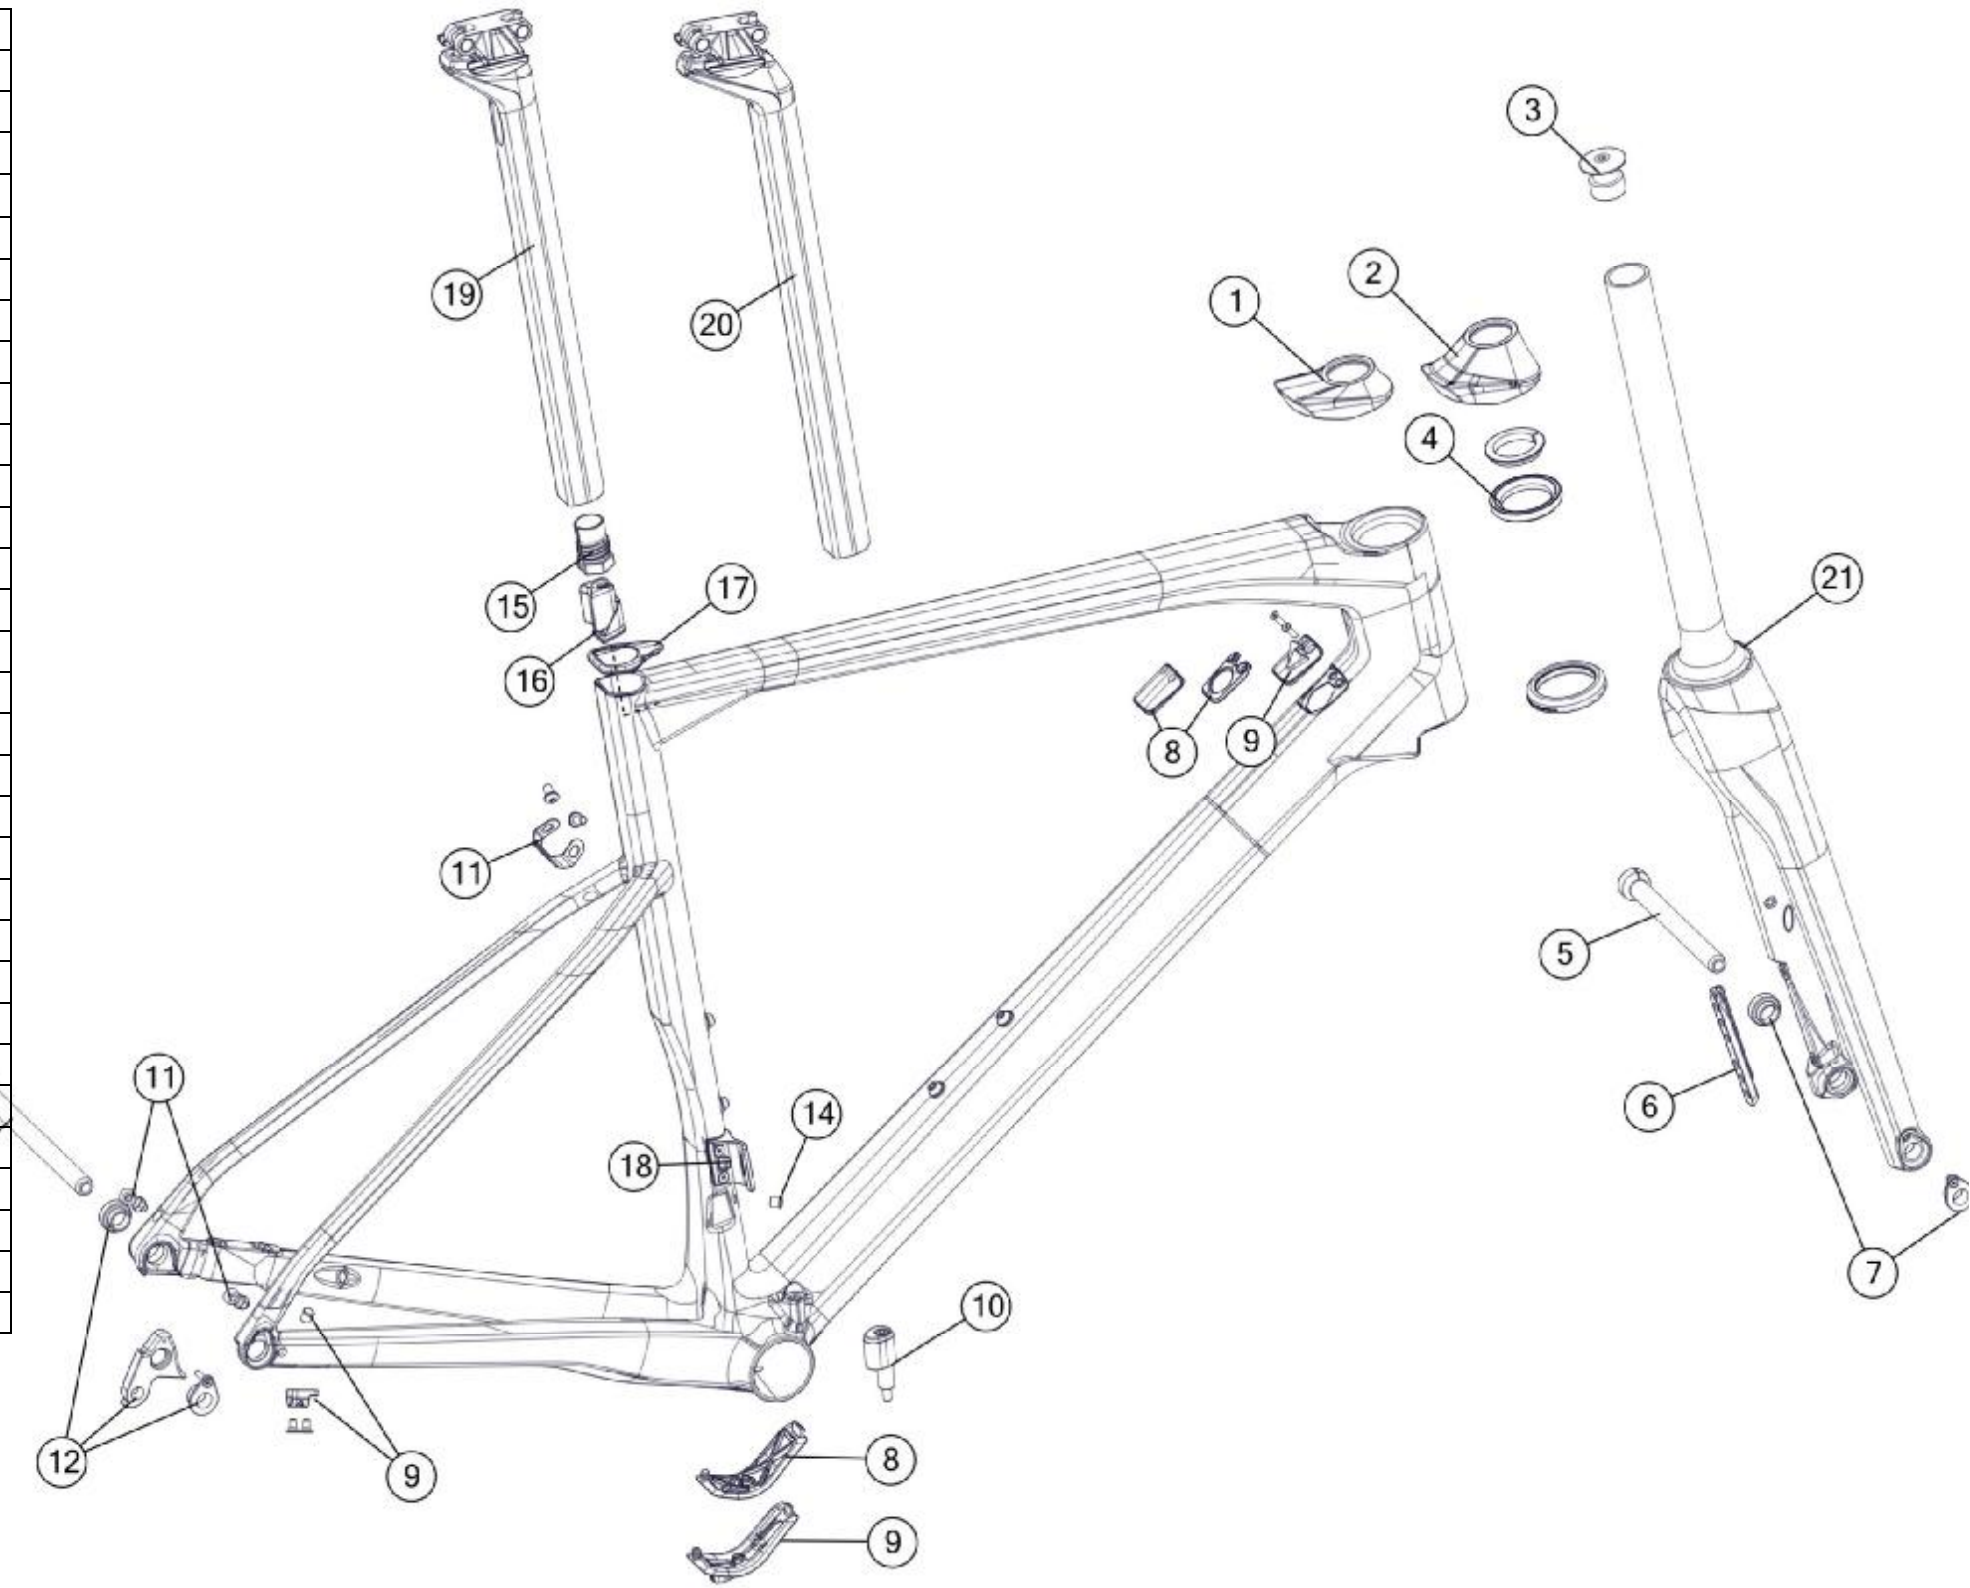

* Does not fit on MY17 frames