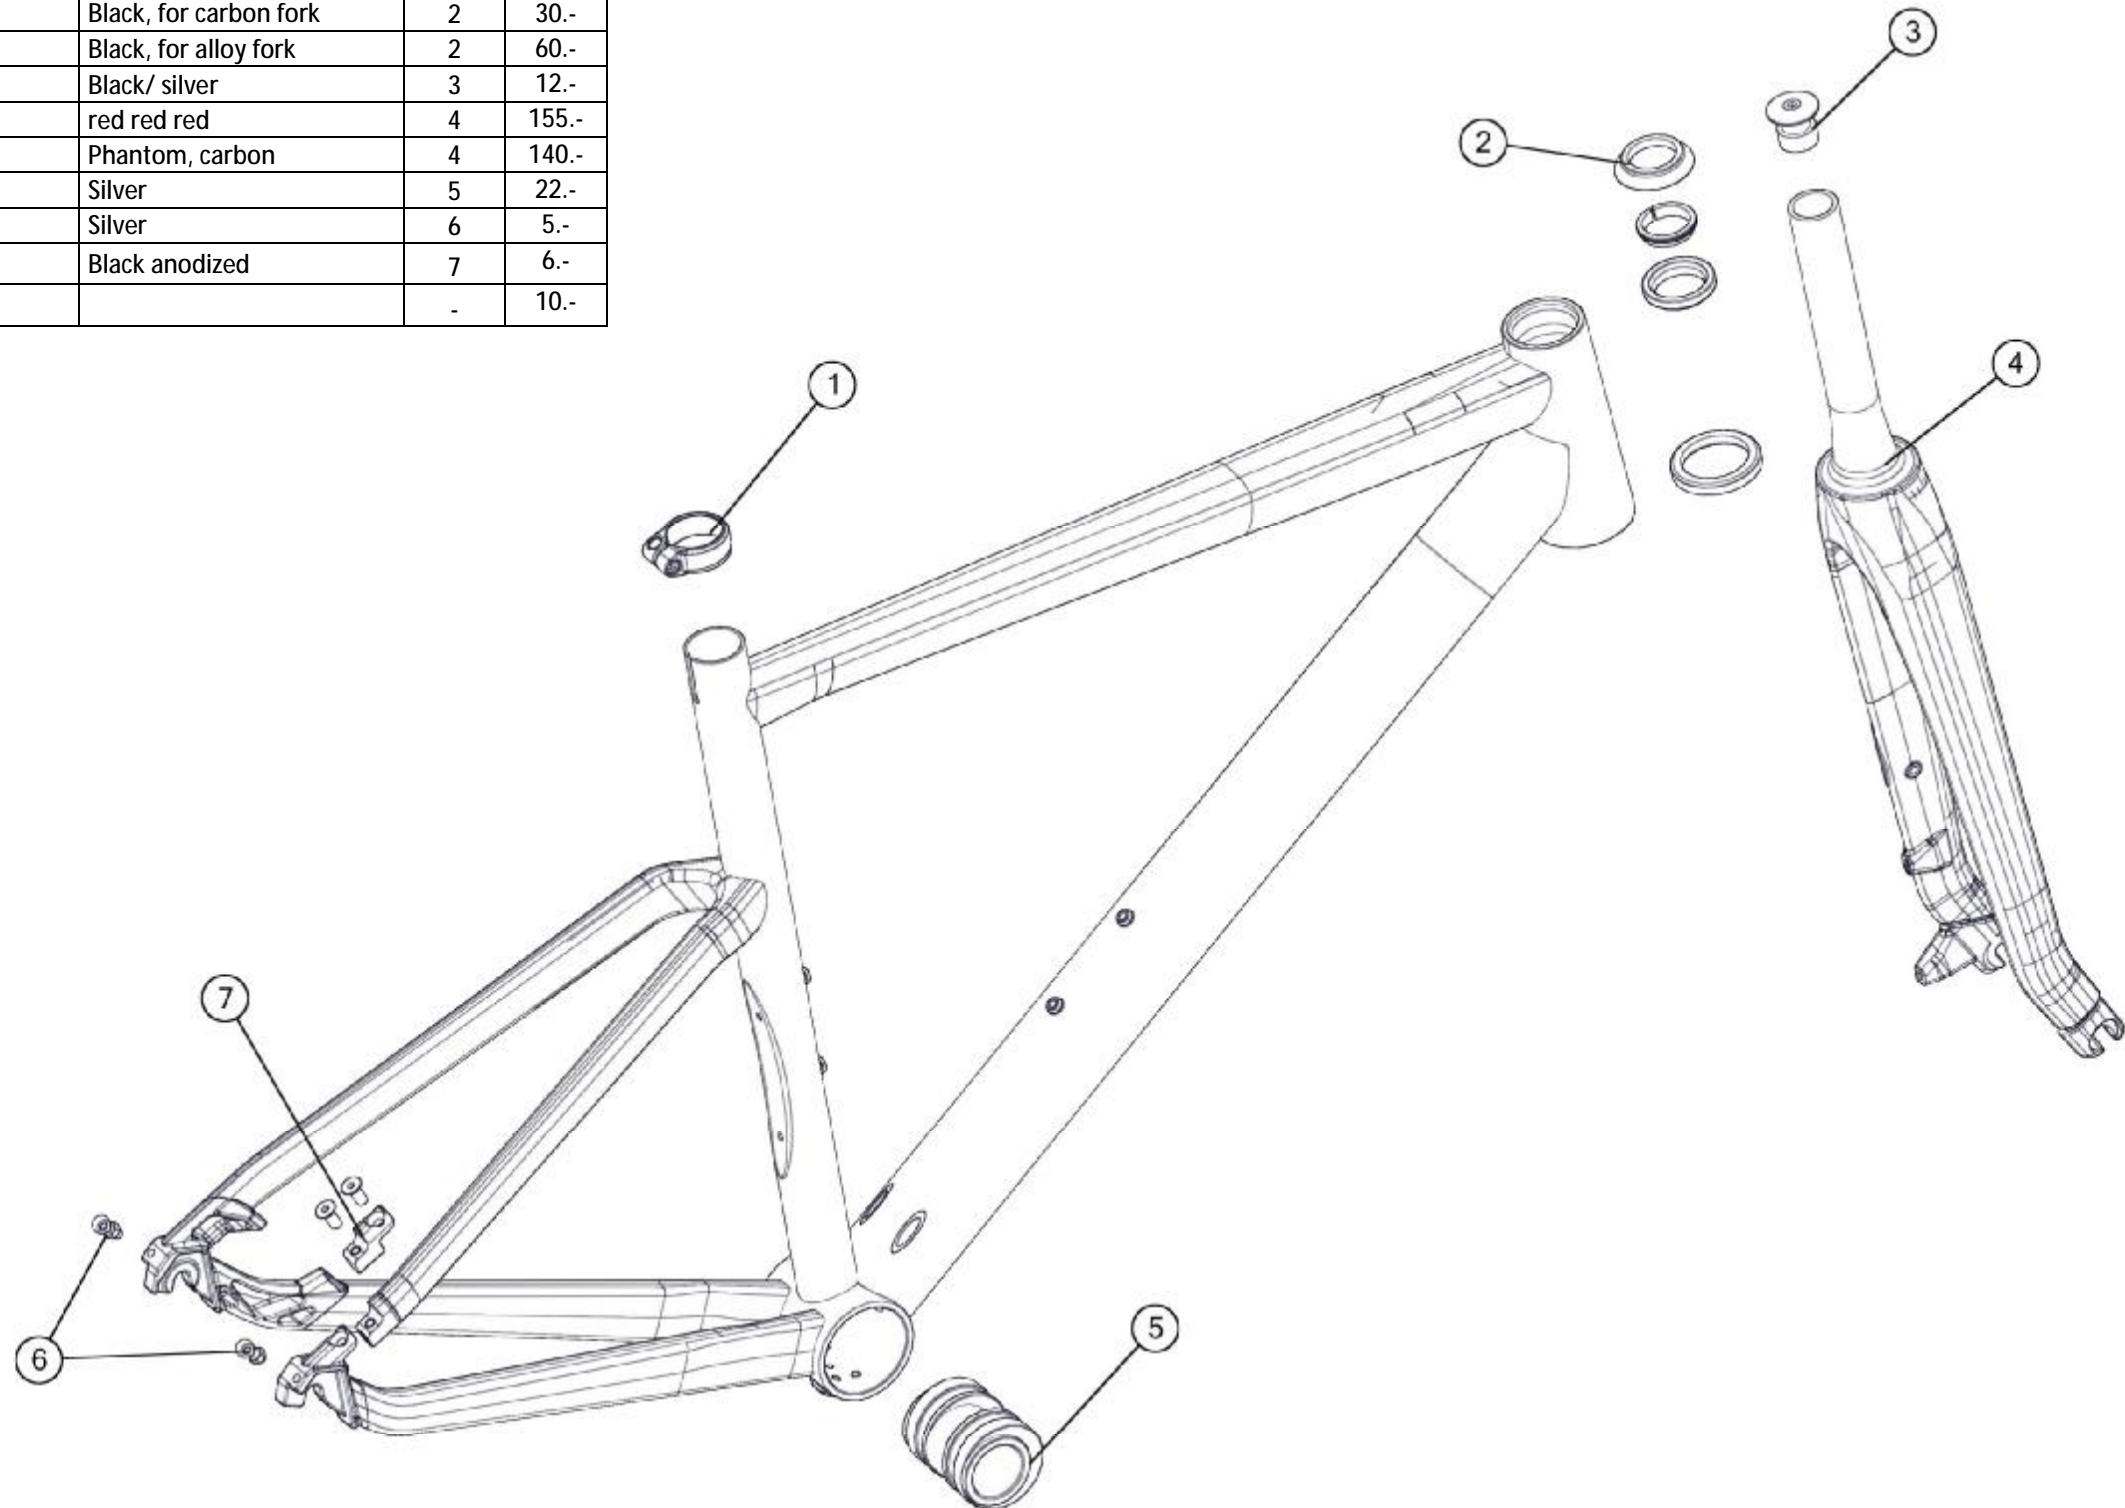

alpenchallenge AC01 IGH (internal gears)

Part N°	Part Name	Description	Pos. N°	EUR
207460	Raceclamp	Sandblasted black anodized	1	16.-
213713	Headset VP-B351AC1	Black, for carbon fork	2	30.-
300650	Headset FSA NO. 42 / 48 / ACB	Black, for alloy fork	2	60.-
220579	Expander # 3	Black/ silver	3	12.-
301182	alpenchallenge 01 THREE fork	red red red	4	155.-
300648	Carbon fork 14-L1	Phantom, carbon	4	140.-
213718	Eccentric	Silver	5	22.-
216673	Fender mount	Silver	6	5.-
213715	Belt Gate	Black anodized	7	6.-
301167	Kickstand mount cover		-	10.-