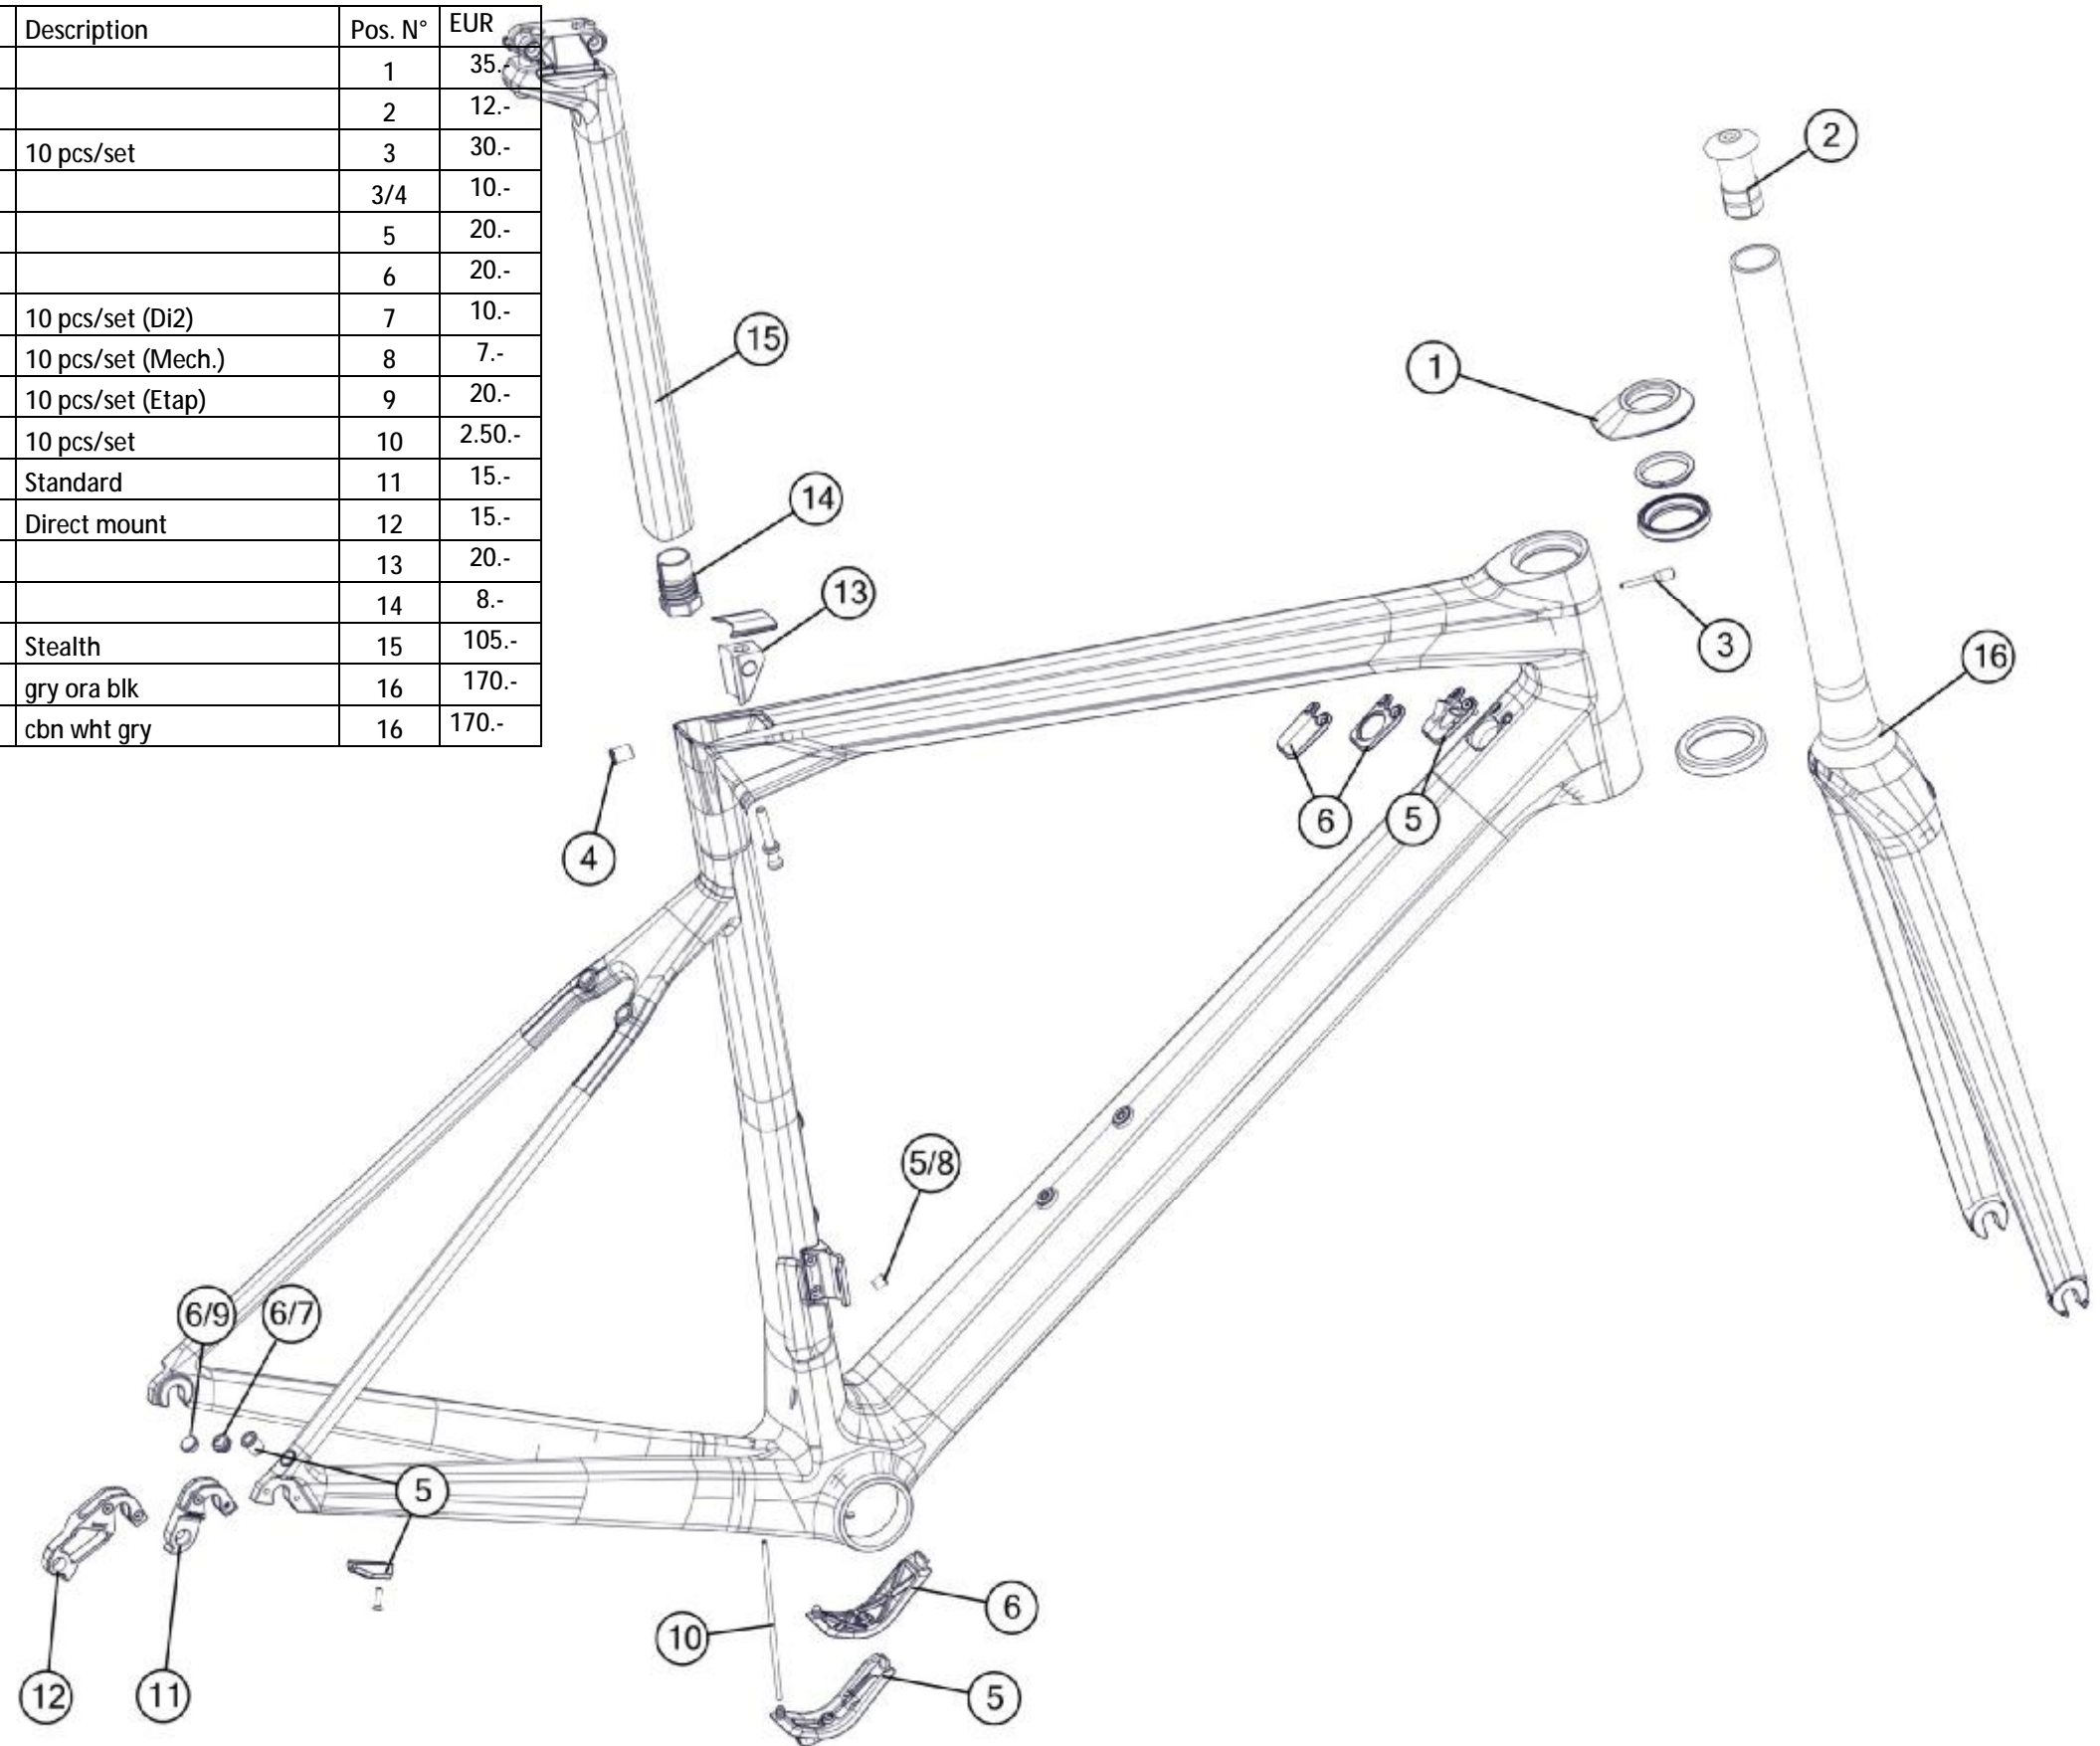

teammachine SLR02

Part N°	Part Name	Description	Pos. N°	EUR
301148	Headset SLR01/02 MY18		1	35.-
213682	Expander # 2		2	12.-
301104	Ball ferrules	10 pcs/set	3	30.-
301105	Cable stopper kit # 1		3/4	10.-
301100	Mechanical kit # 7		5	20.-
301102	Di2 kit # 8		6	20.-
213675	Di2 plug kit # 1	10 pcs/set (Di2)	7	10.-
212492	Di2 Plug kit # 3	10 pcs/set (Mech.)	8	7.-
301103	Di2 Plug kit # 6	10 pcs/set (Etap)	9	20.-
301149	FD wire liner	10 pcs/set	10	2.50.-
301090	Dropout # 56	Standard	11	15.-
301091	Dropout # 57	Direct mount	12	15.-
301098	Seatpost clamp # 21		13	20.-
212500	Internal battery adapter		14	8.-
301145	teammachine seatpost, 15mm offset	Stealth	15	105.-
301174	teammachine SLR02 ONE fork	gry ora blk	16	170.-
301175	teammachine SLR02 TWO fork	cbn wht gry	16	170.-