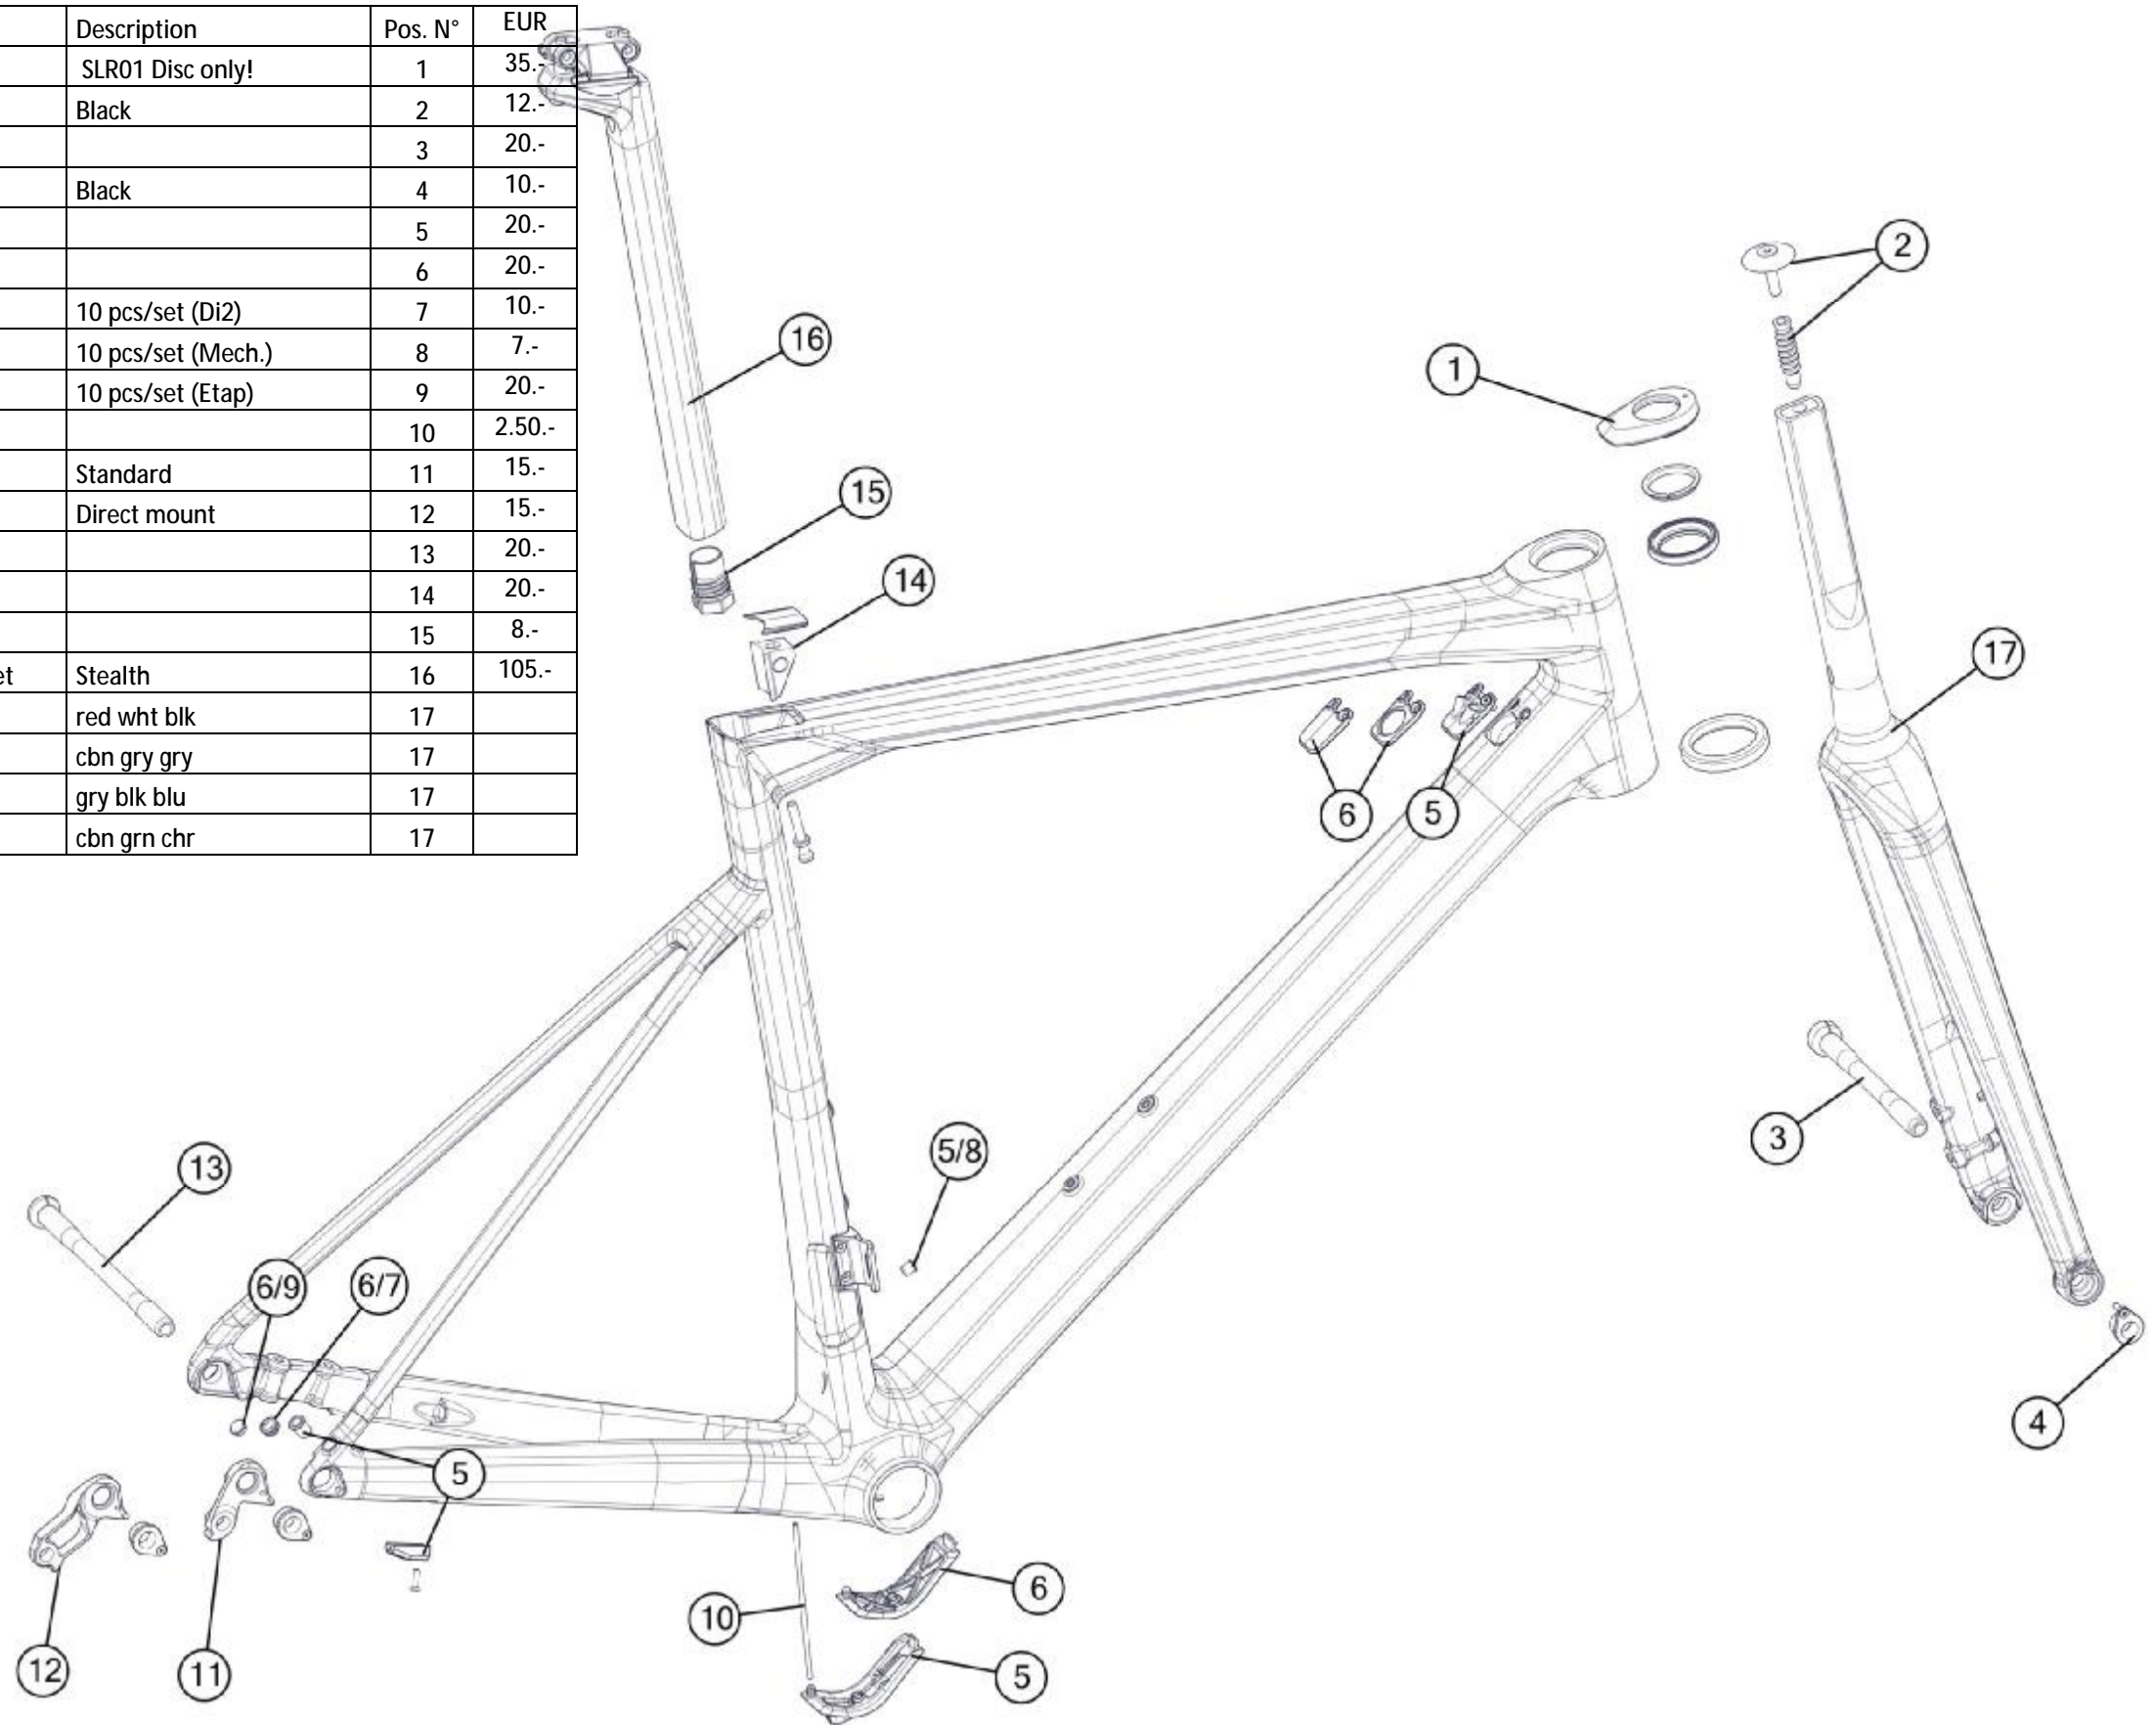

teammachine SLR01 Disc

Part N°	Part Name	Description	Pos. N°	EUR
301154	Headset SLR01 ICS MY18	SLR01 Disc only!	1	35.-
300695	IC Carbon Disc Fork Topcap	Black	2	12.-
301155	teammachine axle front		3	20.-
300714	Fork dropout #1	Black	4	10.-
301100	Mechanical kit # 7		5	20.-
301102	Di2 kit # 8		6	20.-
213675	Di2 plug kit # 1	10 pcs/set (Di2)	7	10.-
212492	Di2 Plug kit # 3	10 pcs/set (Mech.)	8	7.-
301103	Di2 Plug kit # 6	10 pcs/set (Etap)	9	20.-
301149	FD wire liner		10	2.50.-
301092	Dropout # 58	Standard	11	15.-
301093	Dropout # 59	Direct mount	12	15.-
301156	teammachine axle rear		13	20.-
301098	Seatpost clamp # 21		14	20.-
212500	Internal battery adapter		15	8.-
301145	teammachine SLR01 seatpost, 15mm offset	Stealth	16	105.-
301150	teammachine SLR01 DISC TEAM FRS fork	red wht blk	17	
301151	teammachine SLR01 DISC ONE fork	cbn gry gry	17	
301152	teammachine SLR01 DISC TWO fork	gry blk blu	17	
301153	teammachine SLR01 DISC FRS fork	cbn grn chr	17