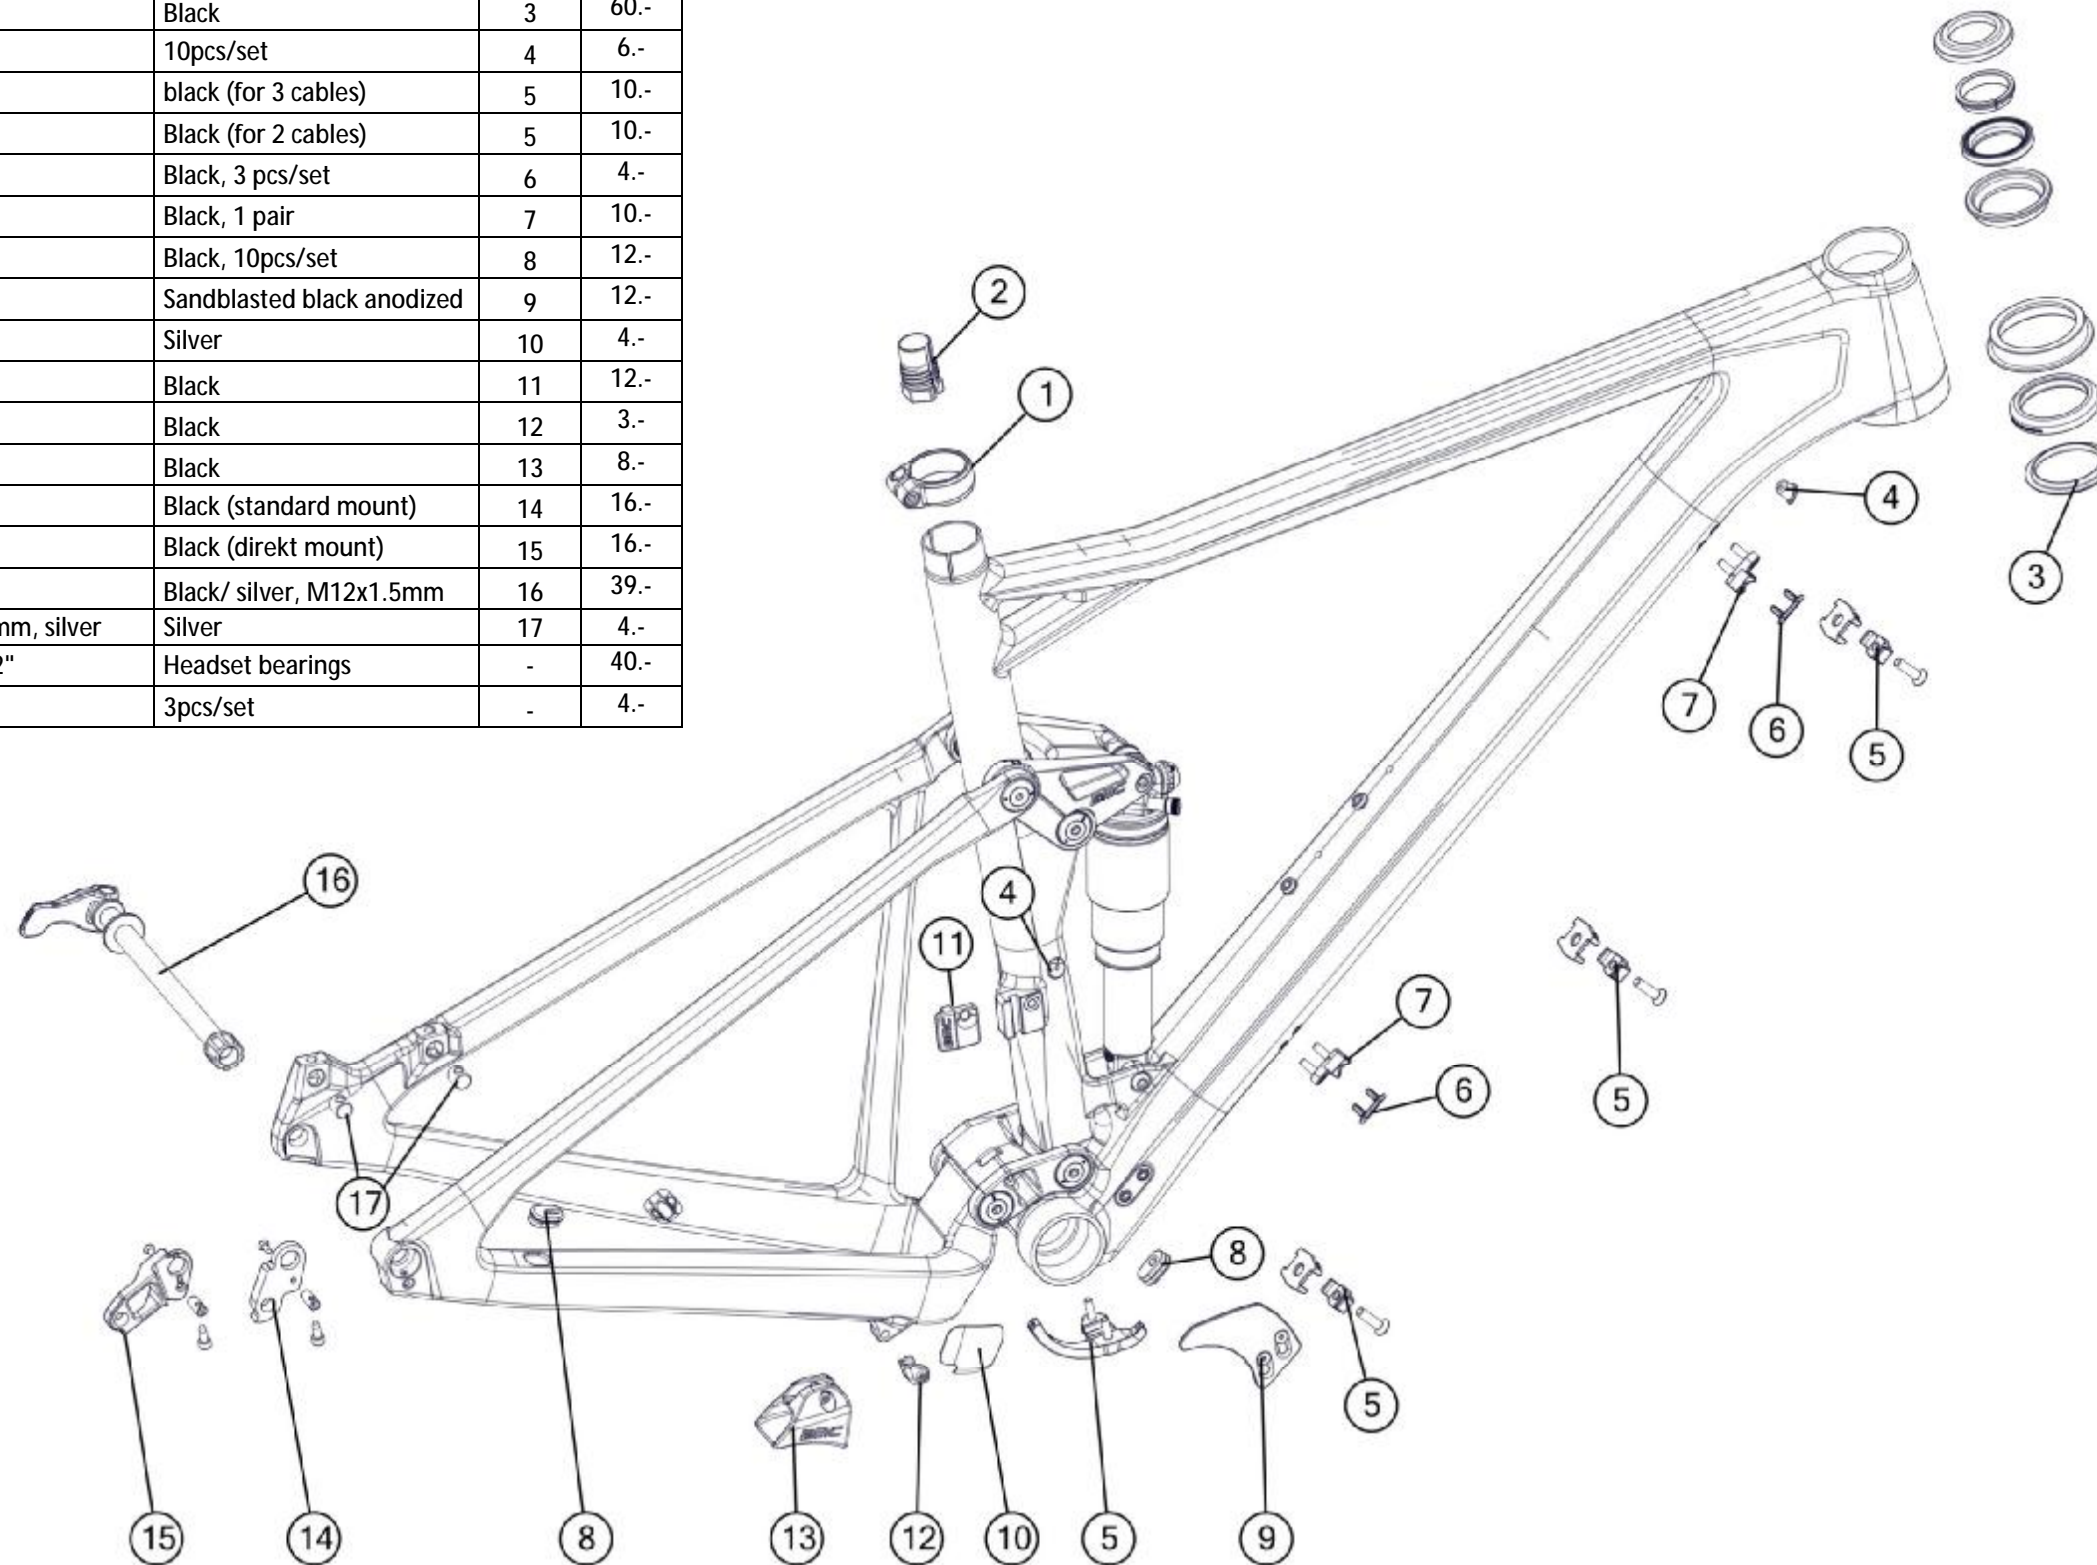

fourstroke 01

Part N°	Part Name	Description	Pos. N°	EUR
207460	Raceclamp	Sandblasted black anodized	1	16.-
300533	Battery adapter, 31.6mm	Black	2	8.-
300467	Headset VP-A45AC1	Black	3	60.-
221329	Di2 kit # 5	10pcs/set	4	6.-
214984	Cable guide #3	black (for 3 cables)	5	10.-
214985	Cable Guide #4	Black (for 2 cables)	5	10.-
213680	Di2 kit # 2	Black, 3 pcs/set	6	4.-
221328	FD cable stops	Black, 1 pair	7	10.-
212551	RD cable rubber plug	Black, 10pcs/set	8	12.-
212548	Anti chainsuck device	Sandblasted black anodized	9	12.-
212542	anti chainsuck plate CS	Silver	10	4.-
220000	FD cover	Black	11	12.-
212547	Chainguide cover	Black	12	3.-
214983	Chainstay chainguide	Black	13	8.-
214986	Dropout # 44	Black (standard mount)	14	16.-
214987	Dropout # 45	Black (direkt mount)	15	16.-
214988	Axle & Nut	Black/ silver, M12x1.5mm	16	39.-
215670	post mount bolt Ø10x11.6mm, silver	Silver	17	4.-
222105	MTB bearing kit 1 1/8-1 1/2"	Headset bearings	-	40.-
221330	Shock remote cable guide	3pcs/set	-	4.-