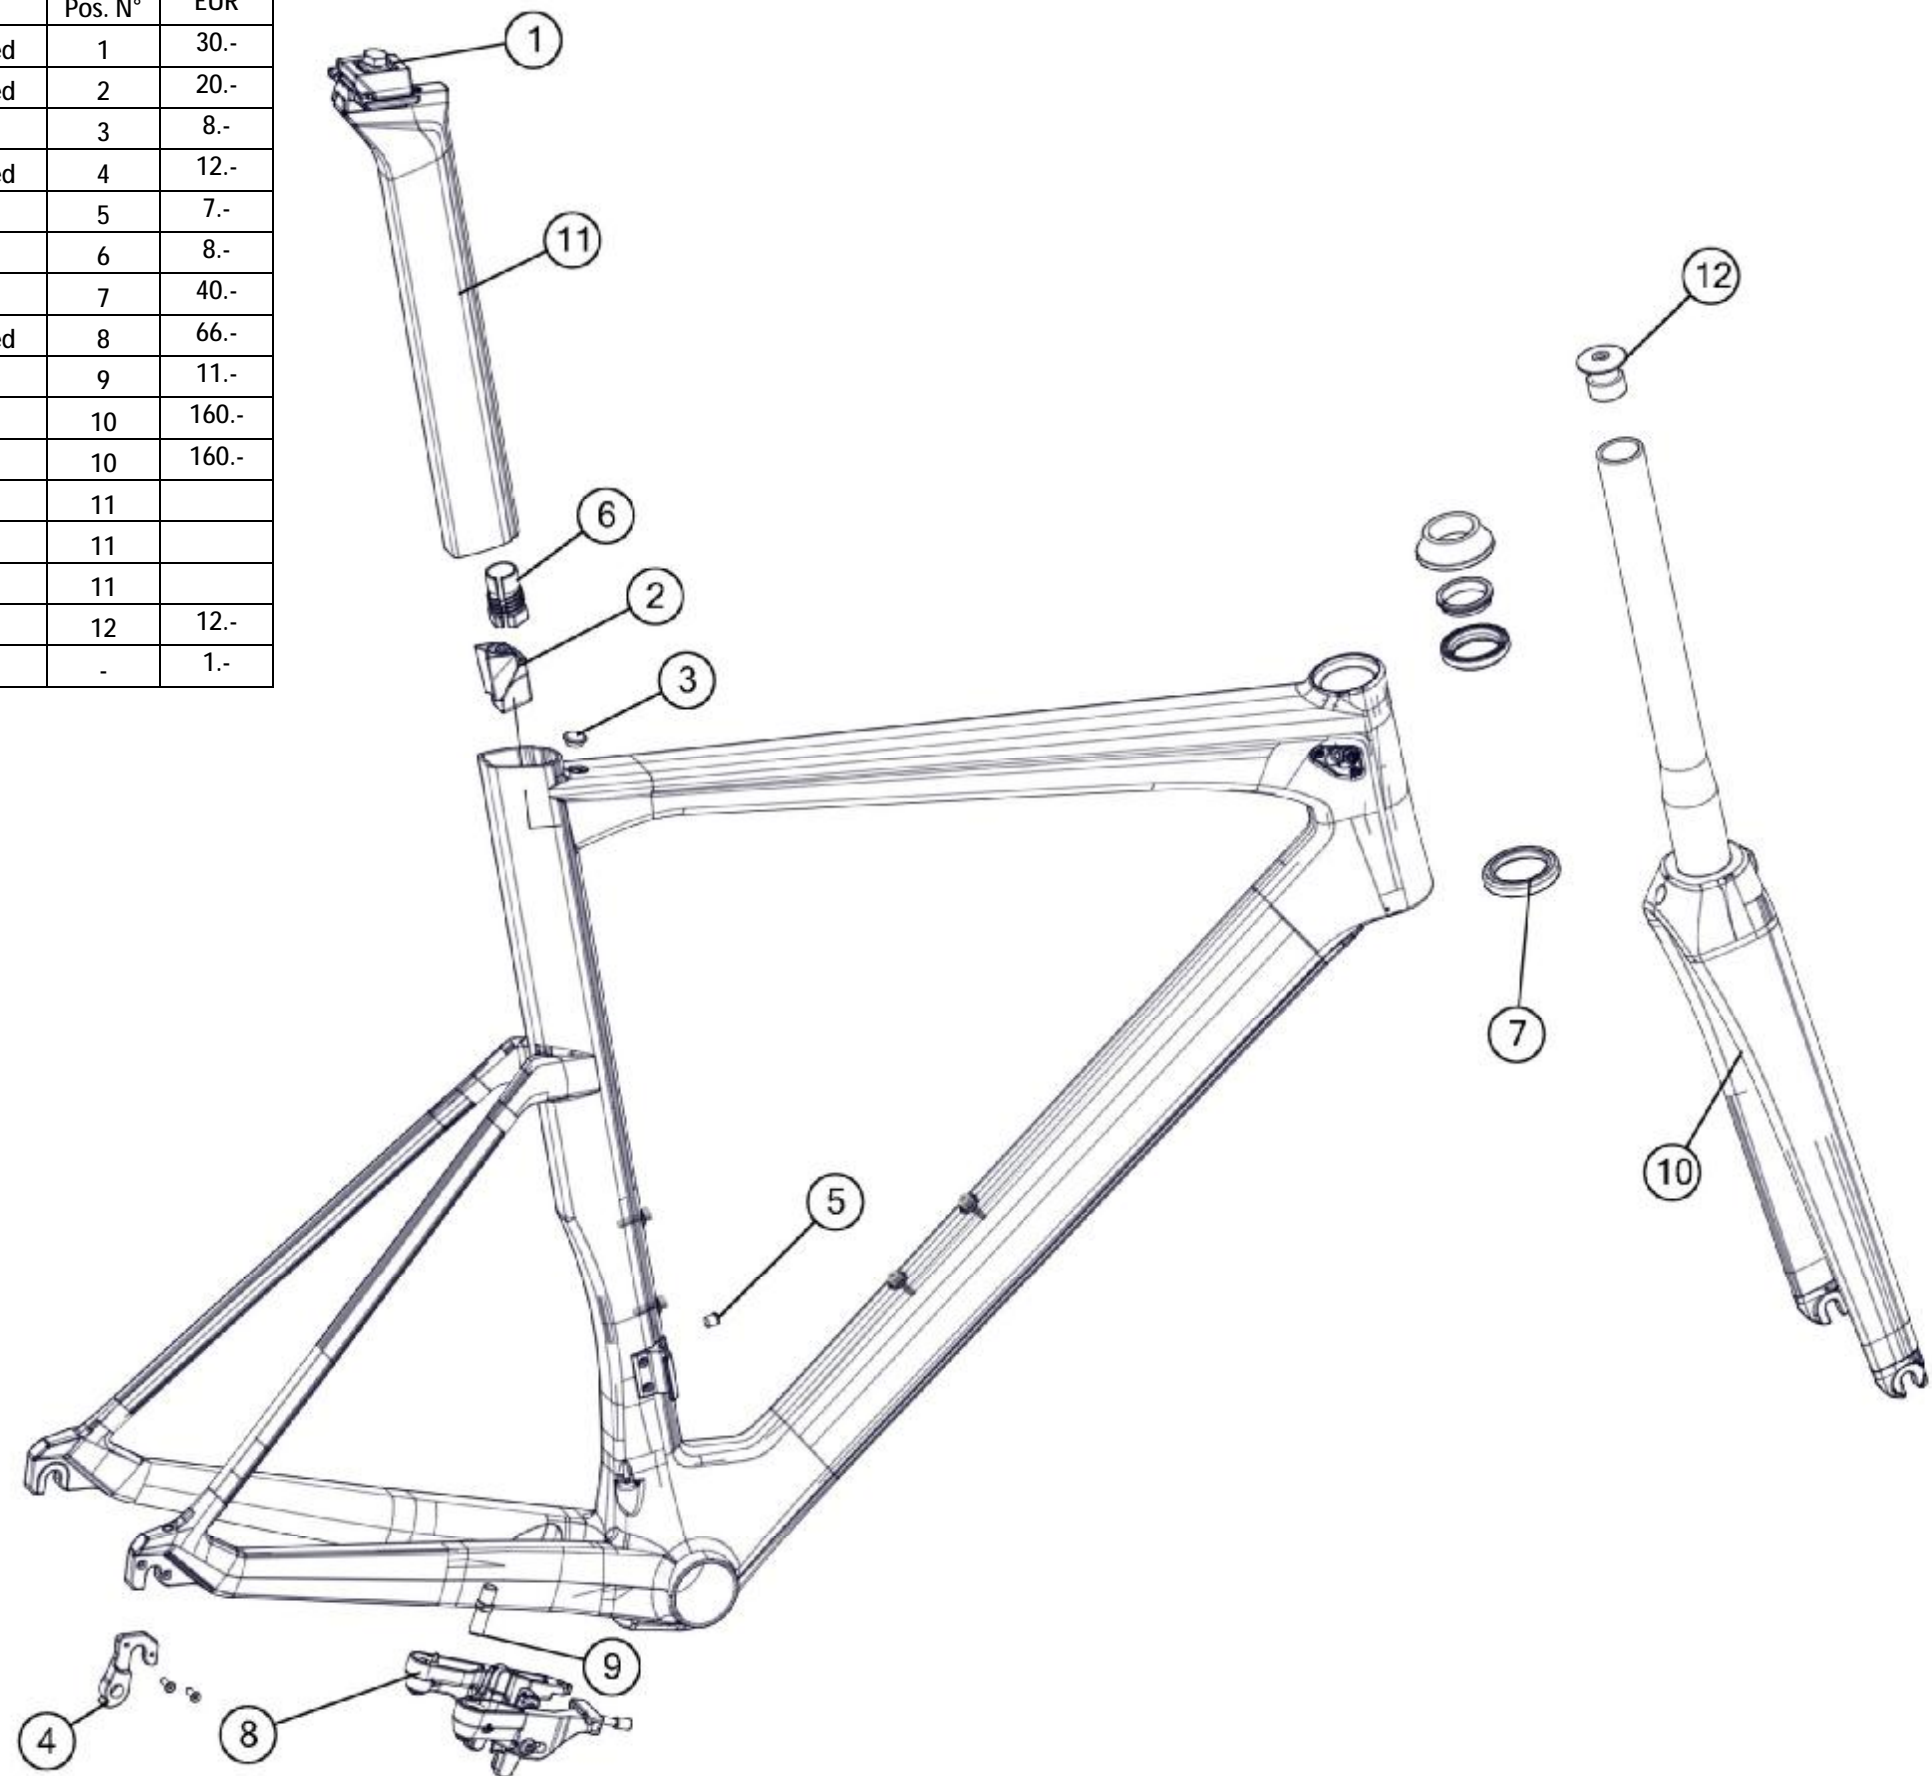

timemachine TMR02

Part N°	Part Name	Description	Pos. N°	EUR
212482	Saddle clamp # 1	Black anodized	1	30.-
212483	Seatpost clamp # 11	Black anodized	2	20.-
212484	Seatpost clamp rubber plug # 1	10pcs/set	3	8.-
212486	Dropout #40	Black anodized	4	12.-
212492	Di2 plug Kit # 3	10pcs/set	5	7.-
212500	Internal battery adapter	Black	6	8.-
300670	Headset FSA NO.44E	Black	7	40.-
212496	rear brake TMR	Black anodized	8	66.-
212497	Brake pivot kit # 1	Silver	9	11.-
301159	timemachine road 02 ONE fork	cbn gry gry	10	160.-
301160	timemachine road 02 TWO fork	red wht red	10	160.-
301161	Aero Road Post_SP290	grey	11	
301162	Aero Road Post_SP230	grey	11	
301163	Aero Road Post_SP190	grey	11	
213682	Expander # 2	Black/silver	12	12.-
213707	Foam Tube		-	1.-