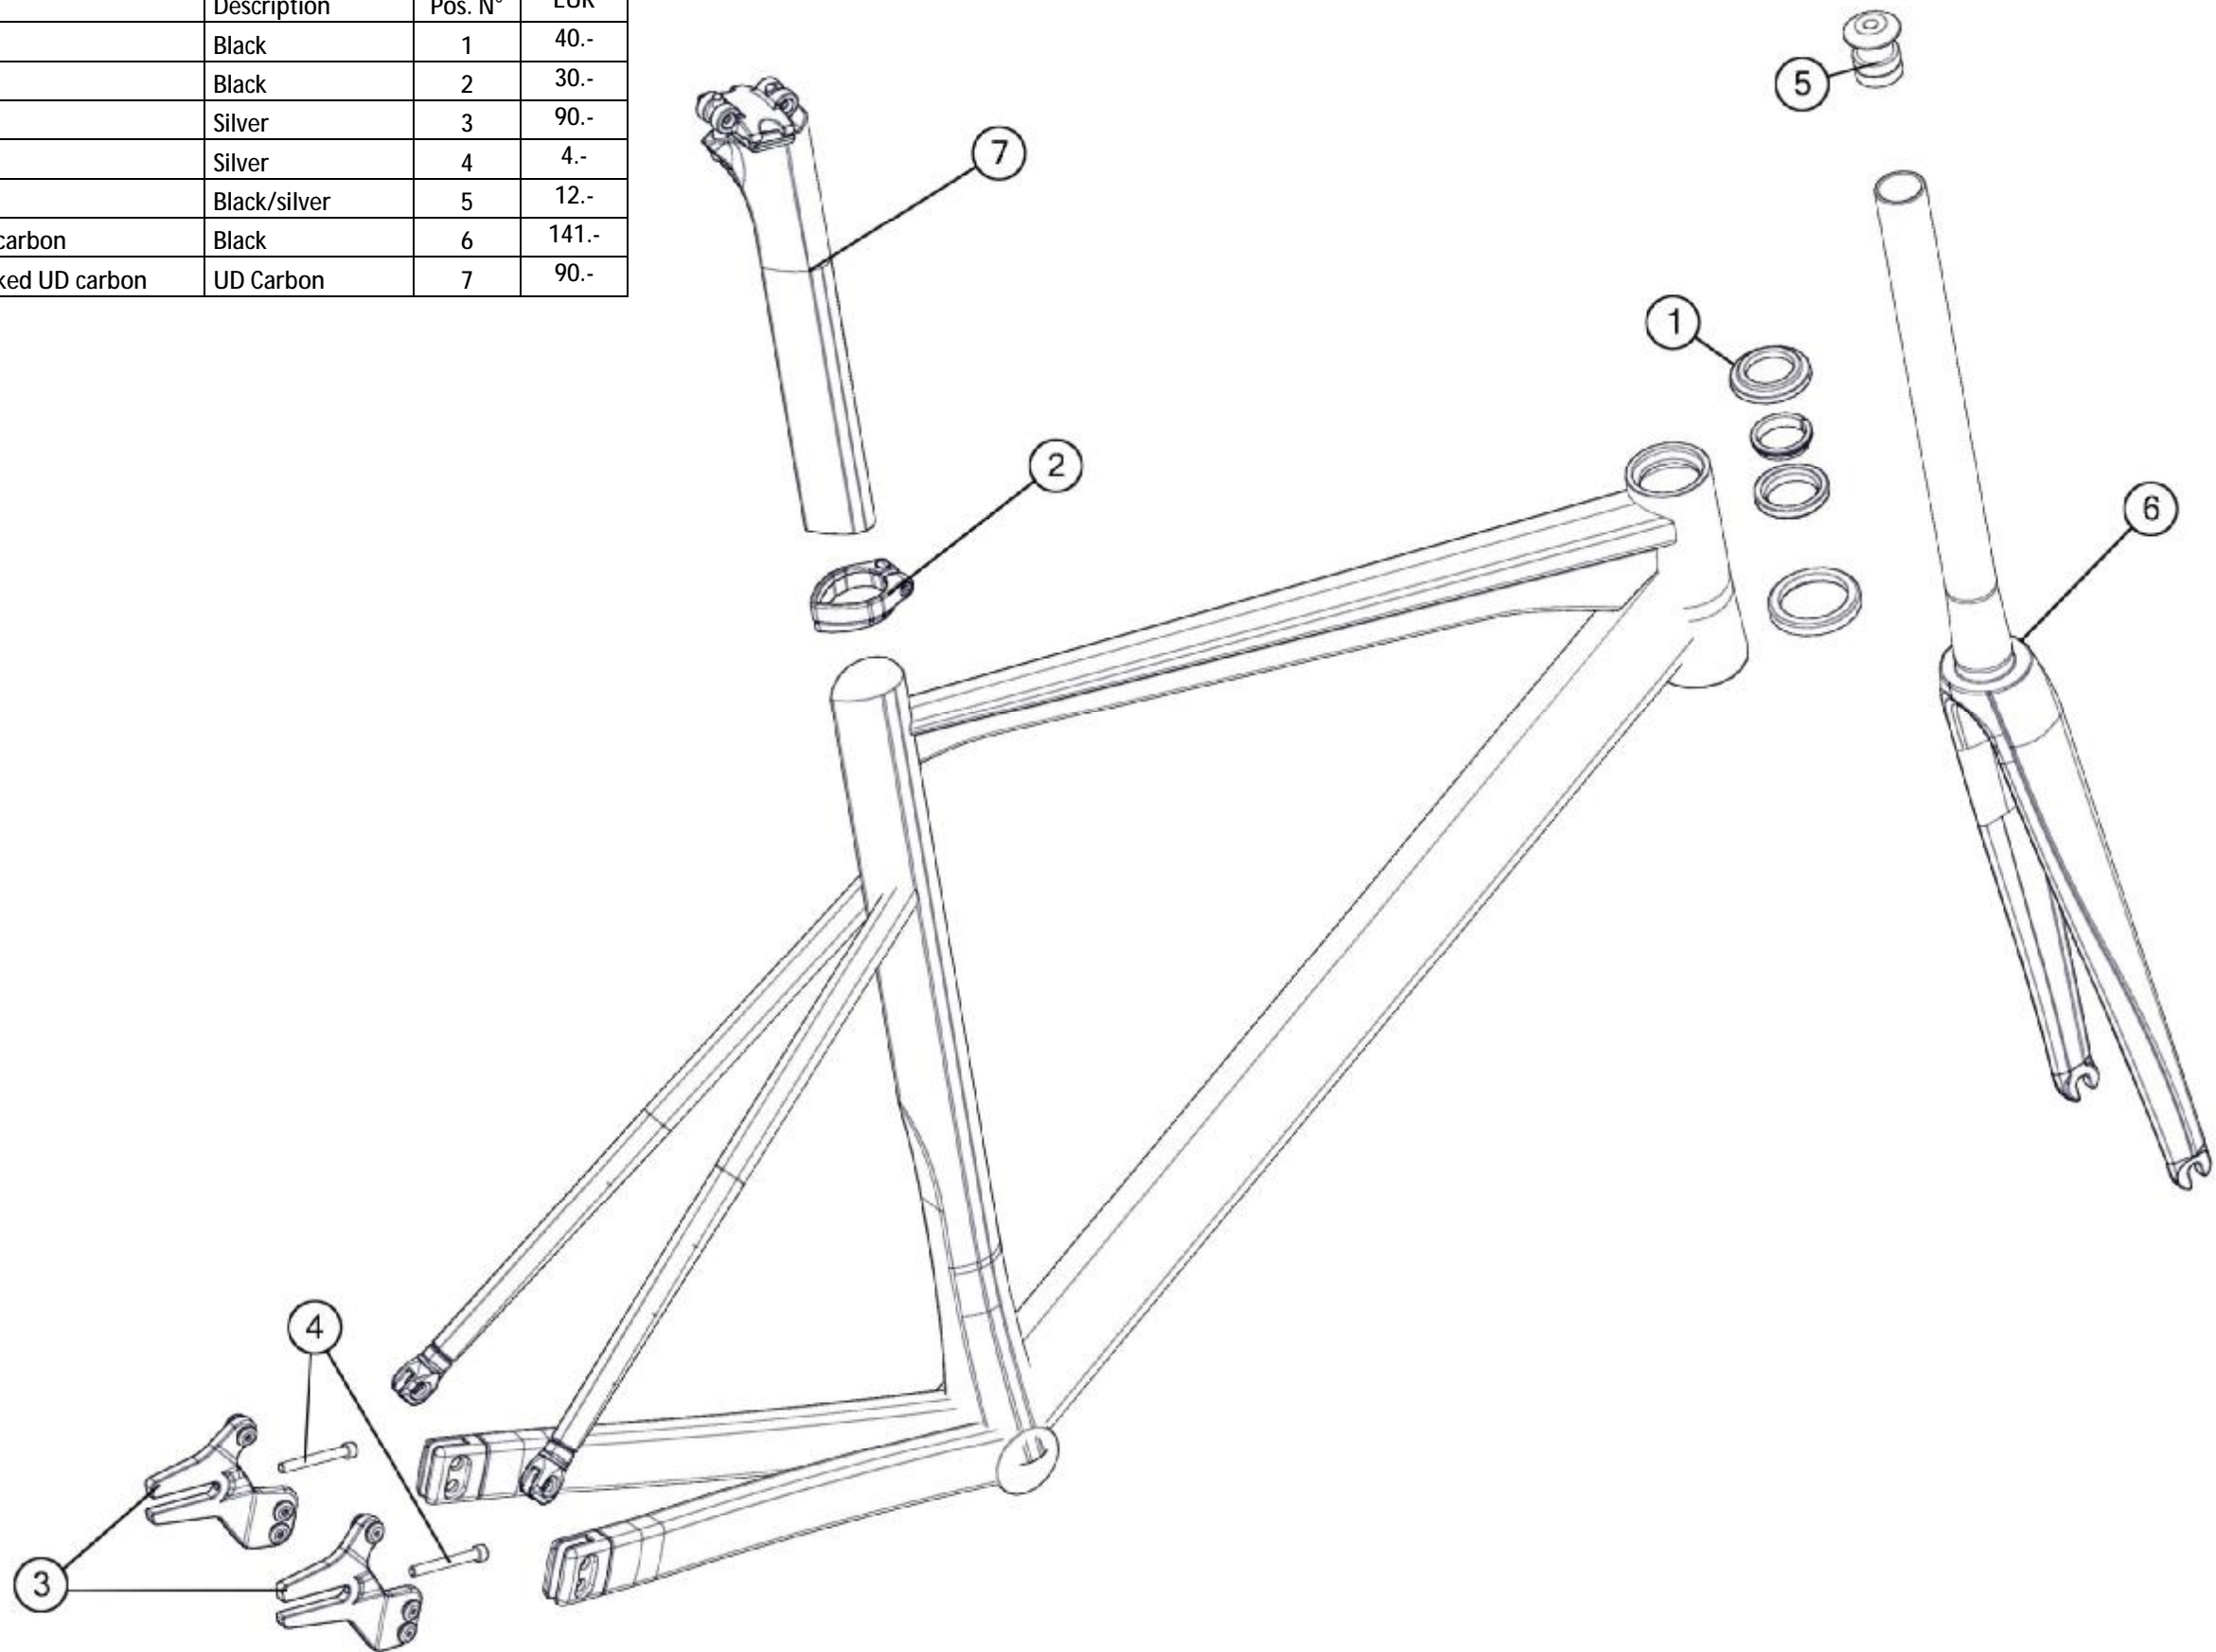

trackmachine TR02

Part N°	Part Name	Description	Pos. N°	EUR
213695	Headset VP-B153AC	Black	1	40.-
220926	Seatpost Clamp # 15	Black	2	30.-
213701	Dropout # 43	Silver	3	90.-
213702	Axle Adjuster # 2	Silver	4	4.-
213682	Expander #2	Black/silver	5	12.-
215420	Fork 14-R4, naked UD carbon	Black	6	141.-
215422	Airfoilpost 320mm, naked UD carbon	UD Carbon	7	90.-