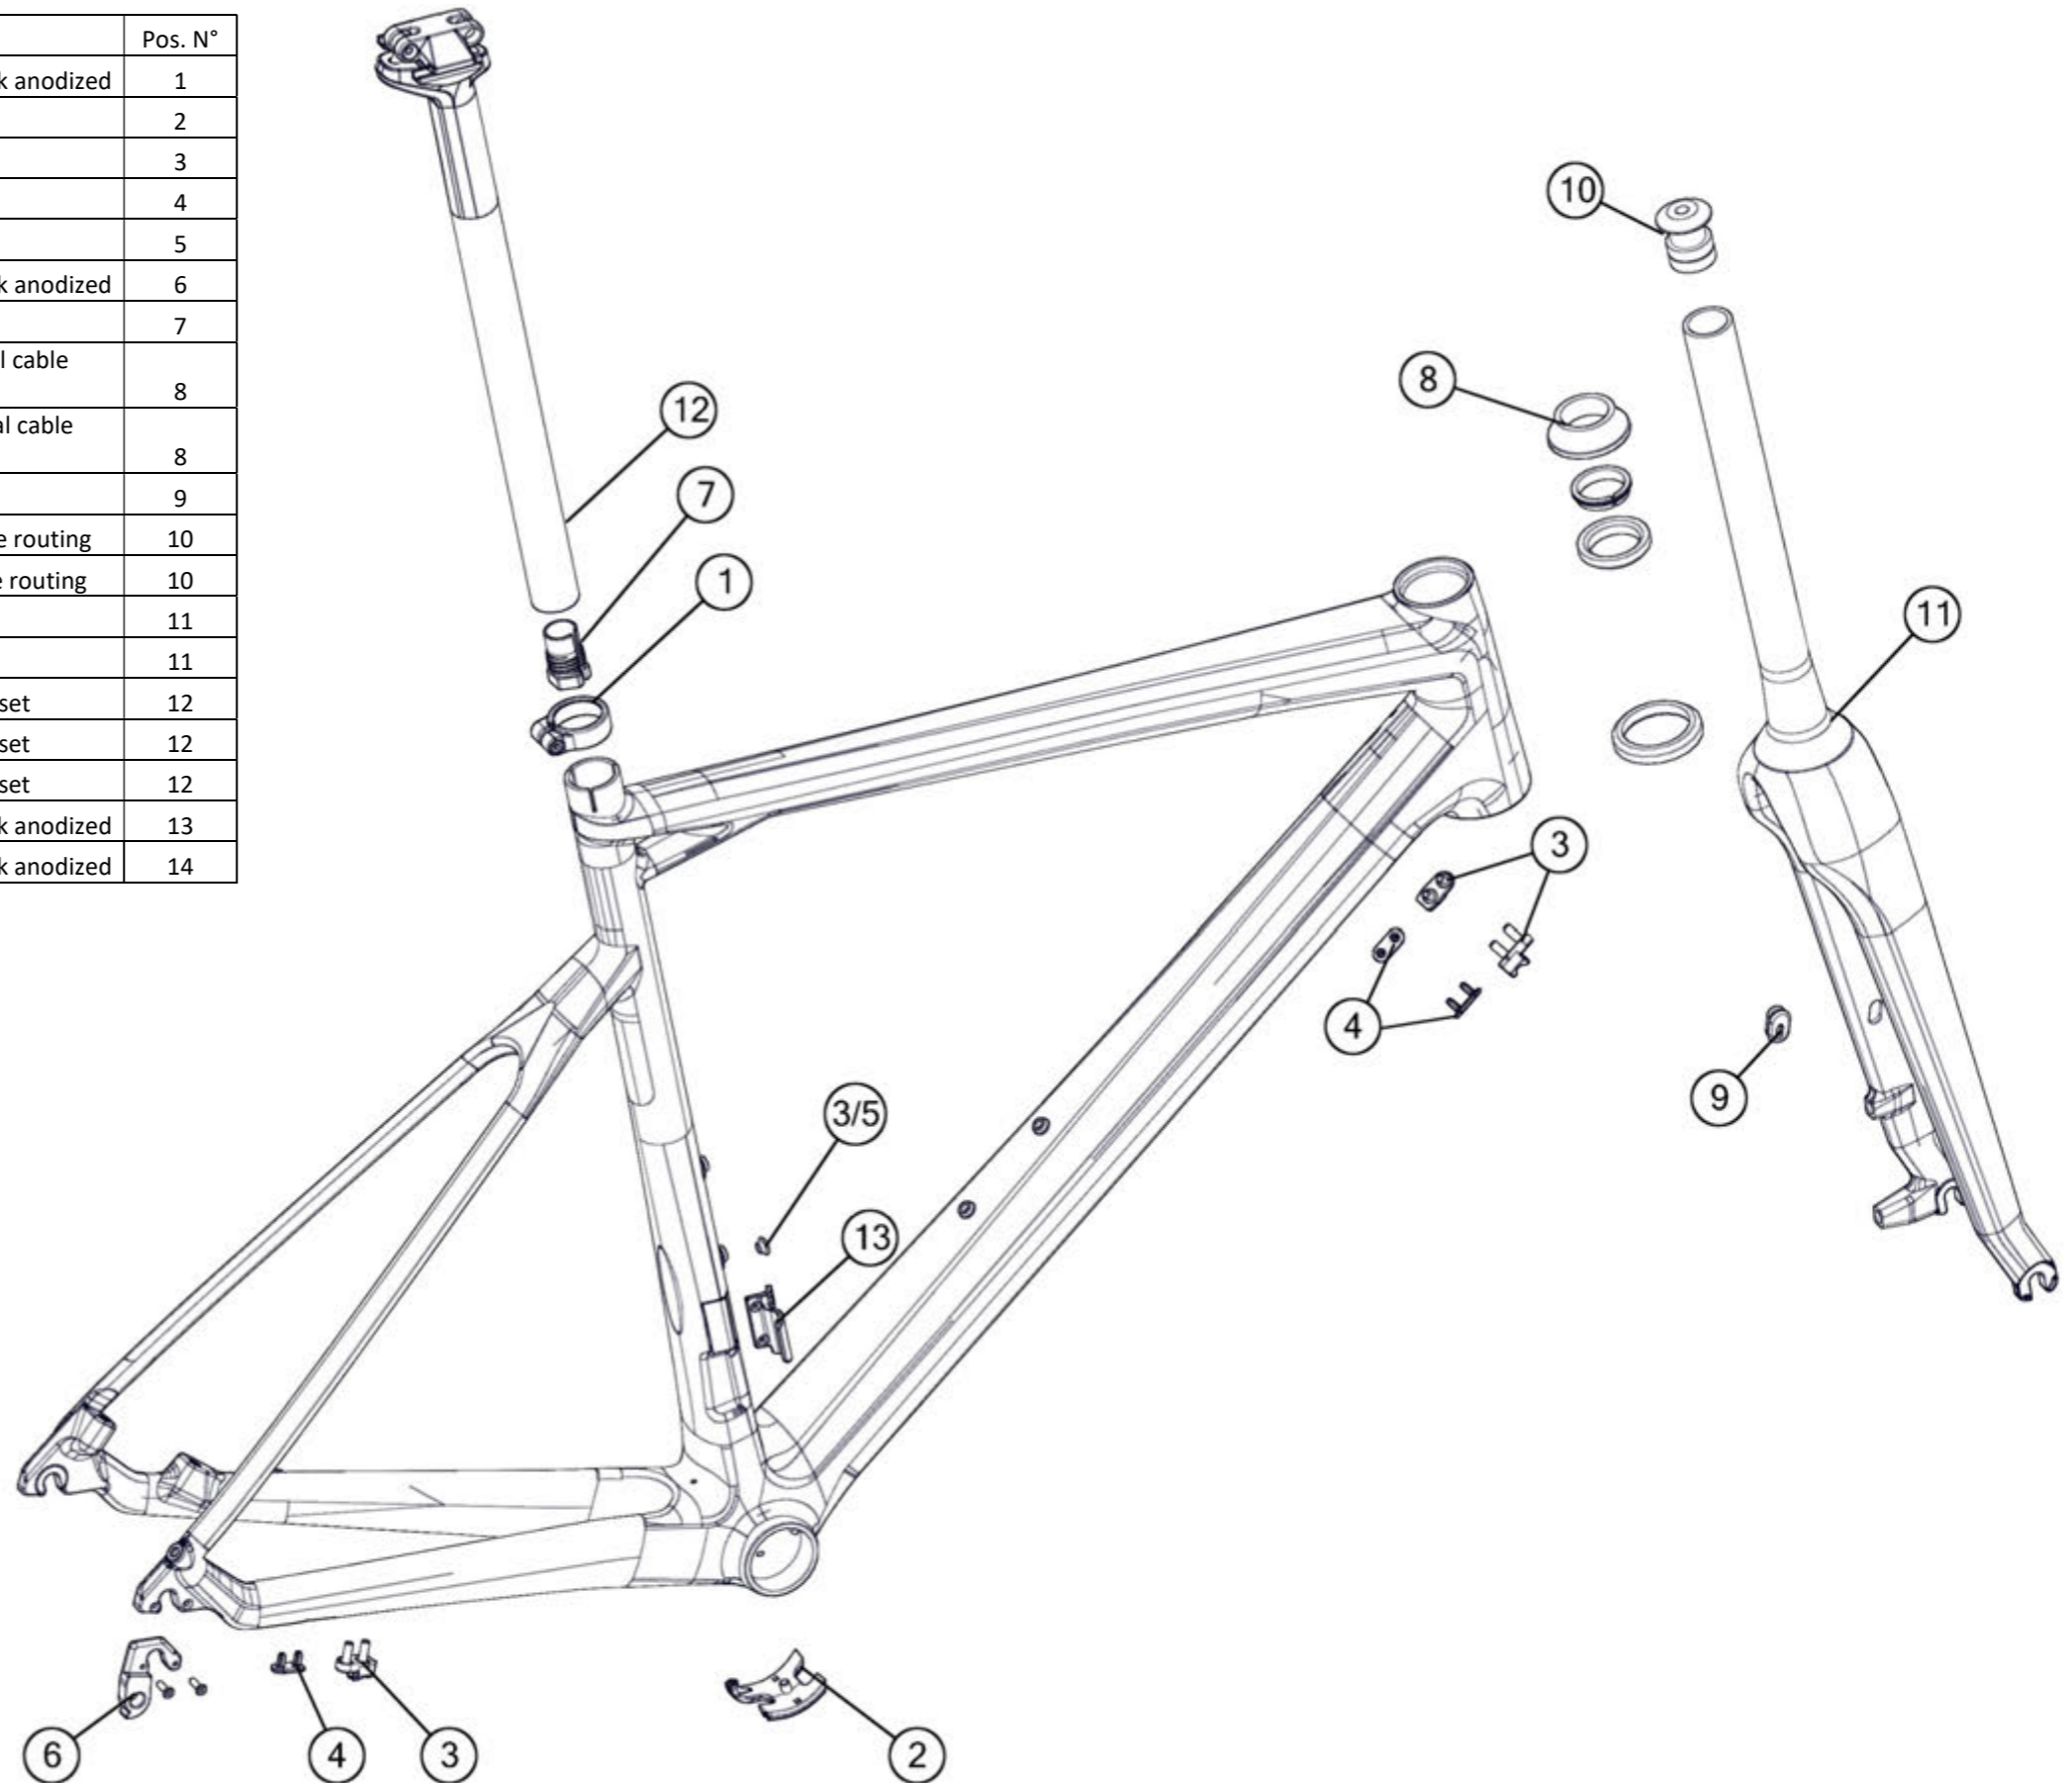

crossmachine CX01

Part N°	Part Name	Description	Pos. N°
212176	Seatpost clamp # 10	Sandblasted black anodized	1
300451	BB cable guide # 1	Black	2
212538	Mech. Kit # 2	3 pcs/set	3
213680	Di2 kit # 2	3 pcs/set	4
213693	Di2 plug kit # 2	10 pcs/set	5
212177	Dropout #37	Sandblasted black anodized	6
219532	Battery adapter, compliance post	Black	7
220210	Headset VP B304AC	Black (for internal cable routing)	8
213694	Headset VP B302AC	Black (for external cable routing)	8
212551	Cable rubber plug	10 pcs/set	9
213682	Expander # 2	For external cable routing	10
220579	Expander # 3	For internal cable routing	10
301178	crossmachine CX01 ONE fork	cbn gry gry	11
301179	crossmachineCX01 TWO fork	red blk gry	11
220209	Compliancepost 3mm	Stealth, 3mm Offset	12
300786	Seatpost MSP-01, 27.2mm, 350mm	Stealth, 3mm Offset	12
300653	Seatpost MSP-01, 27.2mm, 400mm	Stealth, 3mm Offset	12
222959	CX01 FD hanger kit	Sandblasted black anodized	13
222960	CX01 FD cover	Sandblasted black anodized	14