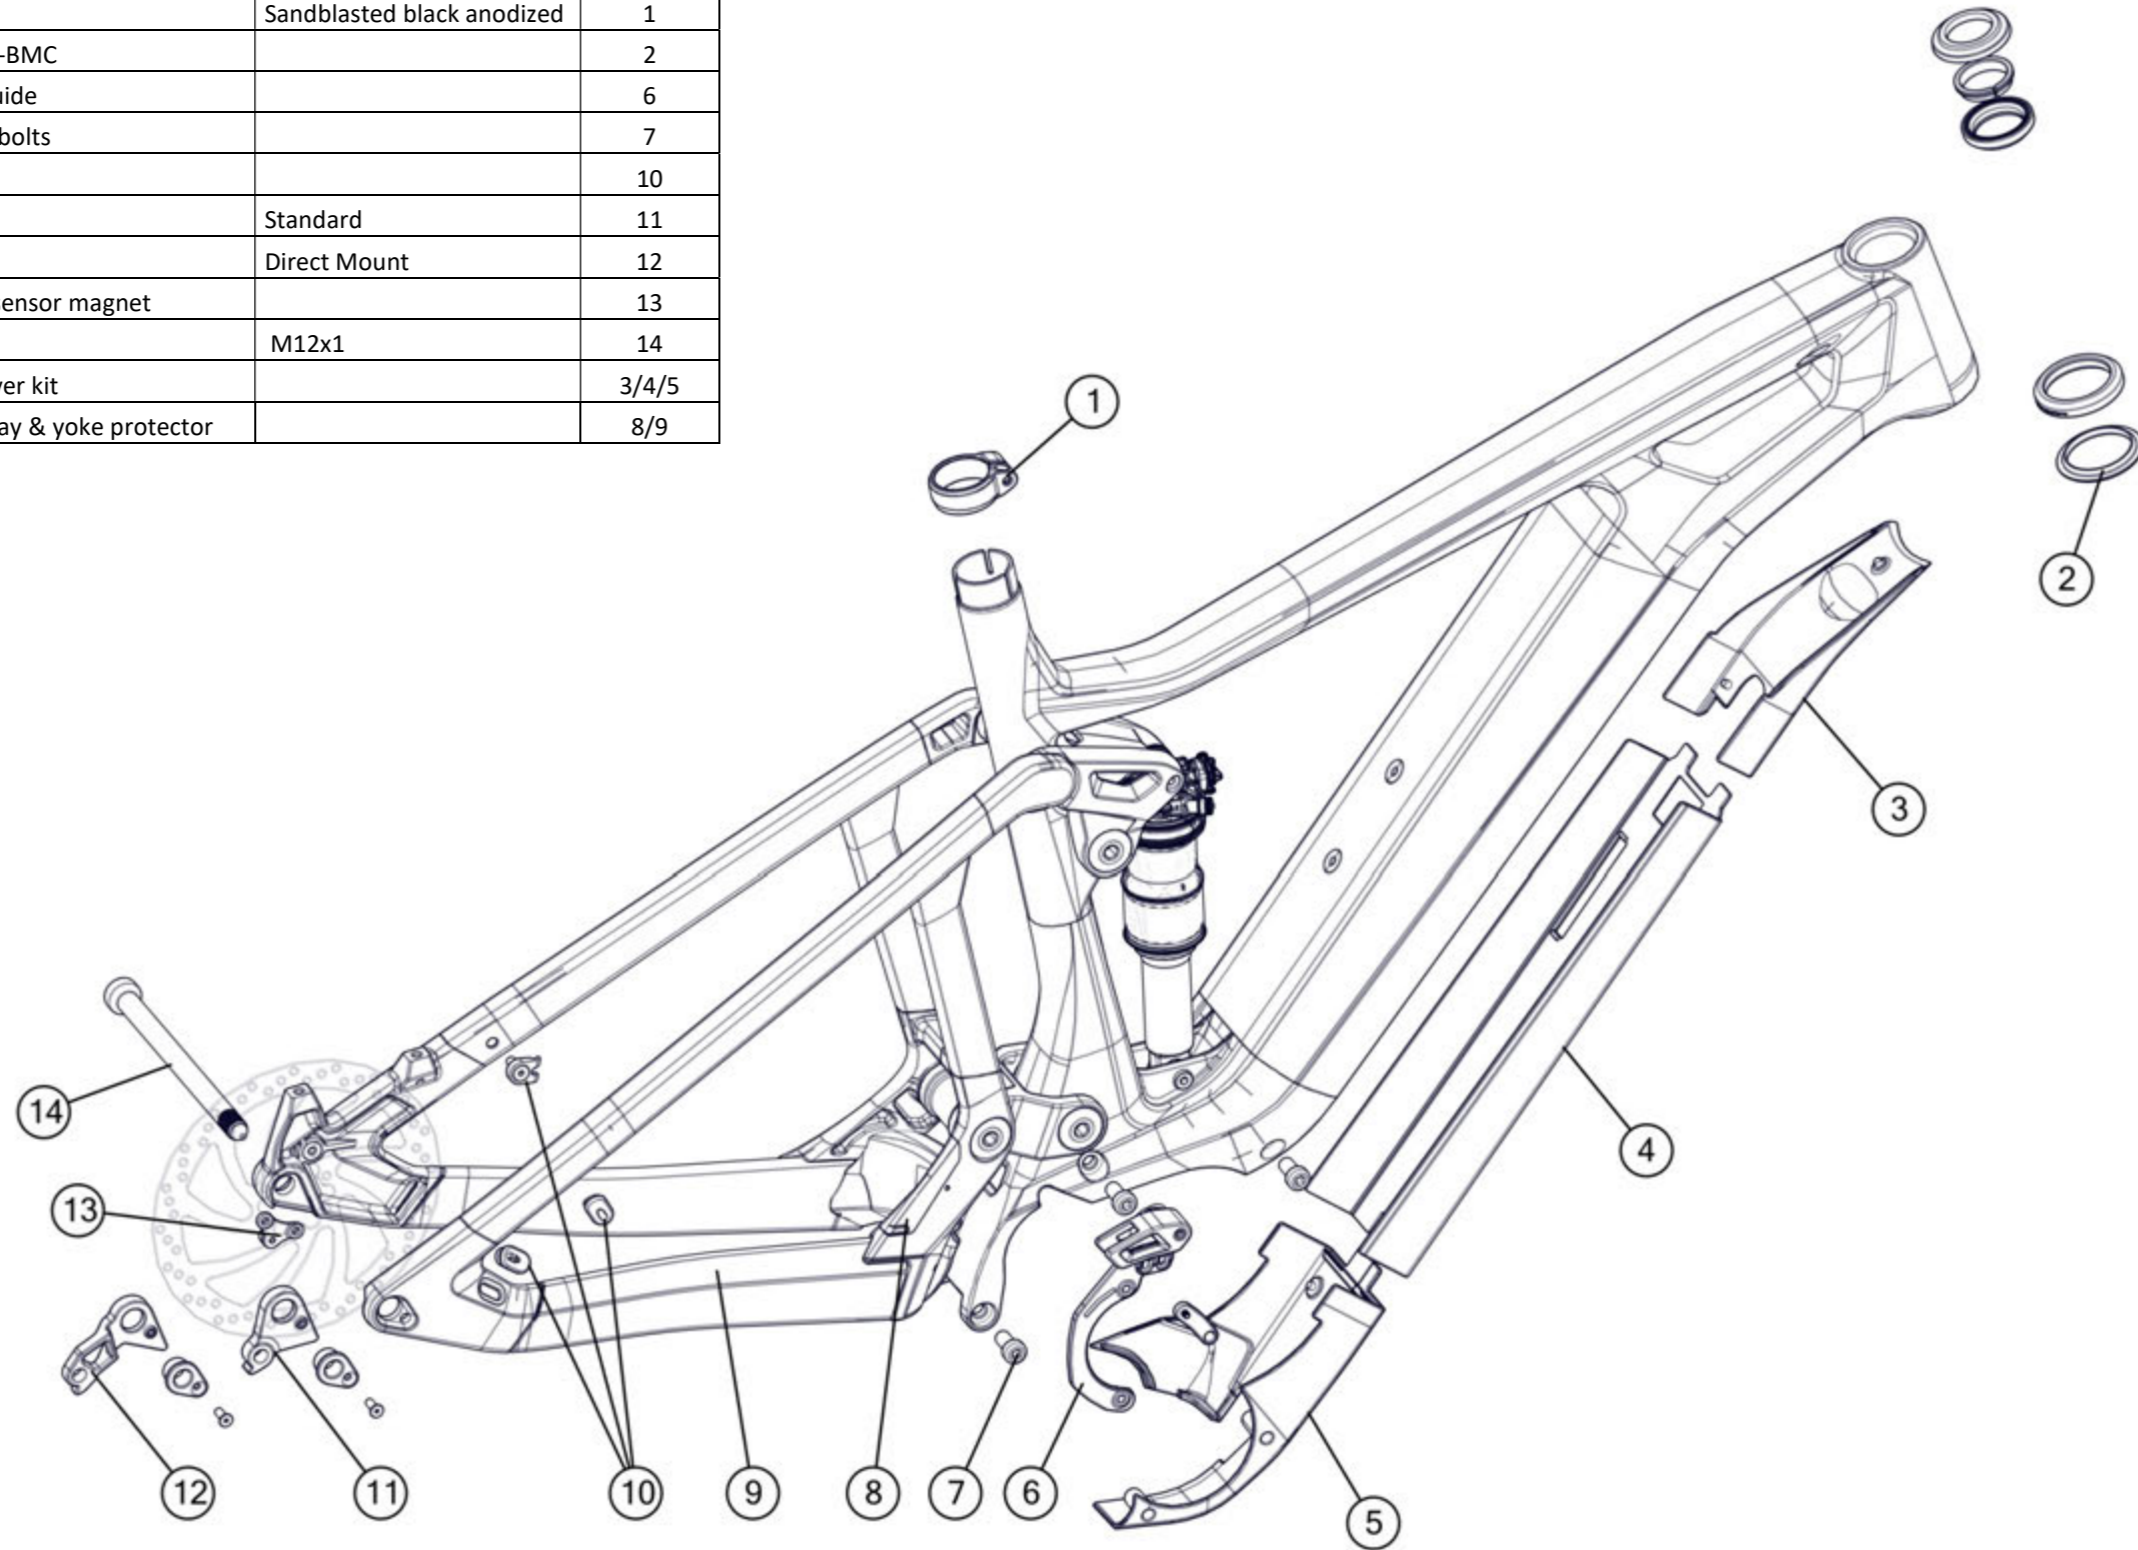

trailfox/ speedfox AMP

Part N°	Part Name	Description	Pos. N°
207460	Raceclamp	Sandblasted black anodized	1
222794	Headset VP-B352UC-BMC		2
301239	trailfox AMP chainguide		6
301244	Trailfox AMP motor bolts		7
301238	Cable guide #20		10
301234	Dropout #62	Standard	11
301235	Dropout #63	Direct Mount	12
301236	trailfox AMP speed sensor magnet		13
301696	Thru axle kit #5	M12x1	14
301241	trailfox AMP D/T cover kit		3/4/5
301242	trailfox AMP chainstay & yoke protector		8/9