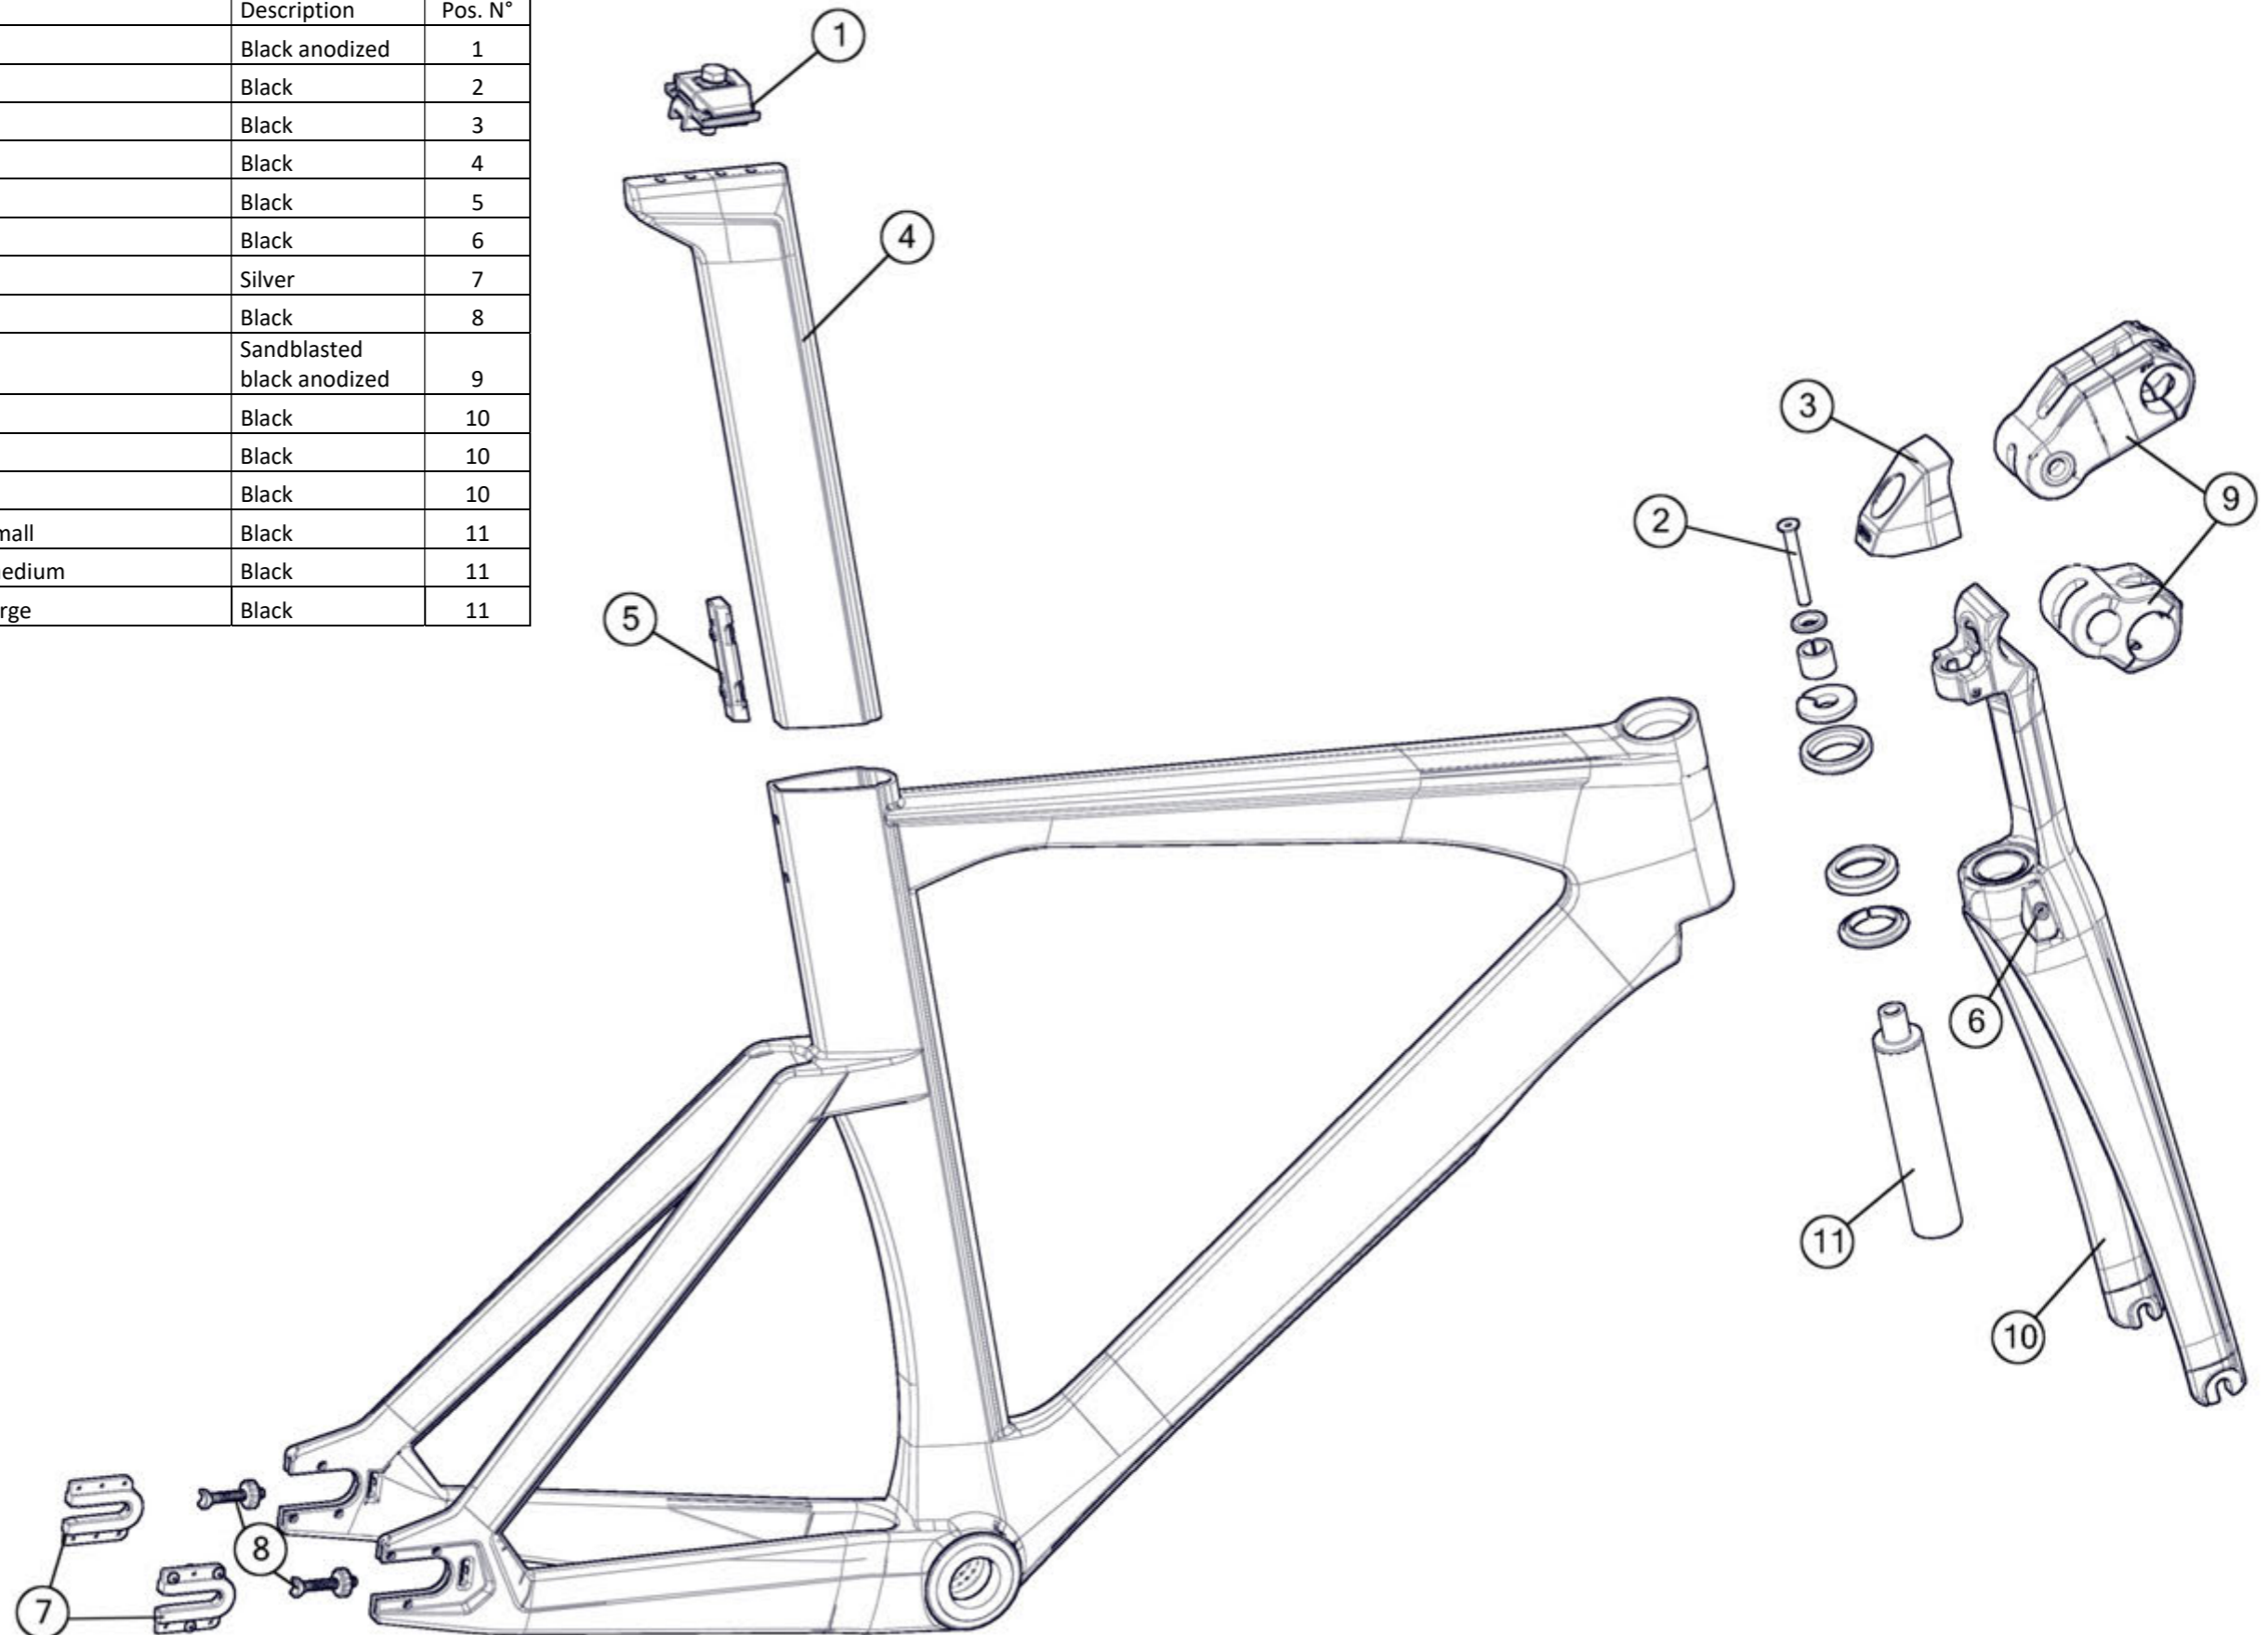

trackmachine TR01

Part N°	Part Name	Description	Pos. N°
212482	saddle clamp # 1	Black anodized	1
213709	Headset TM01	Black	2
219147	TR01 stem cover	Black	3
219148	TR01 seatpost	Black	4
219149	Seatpost clamp # 13	Black	5
219153	TR01 fork bumpers	Black	6
219154	Dropout # 46	Silver	7
219155	Axle adjuster # 3	Black	8
219156	TR01 stem kit	Sandblasted black anodized	9
219144	TR01 fork, small	Black	10
219145	TR01 fork, medium	Black	10
219146	TR01 fork, large	Black	10
219150	TR01 steerer tube, small	Black	11
219151	TR01 steerer tube, medium	Black	11
219152	TR01 steerer tube, large	Black	11