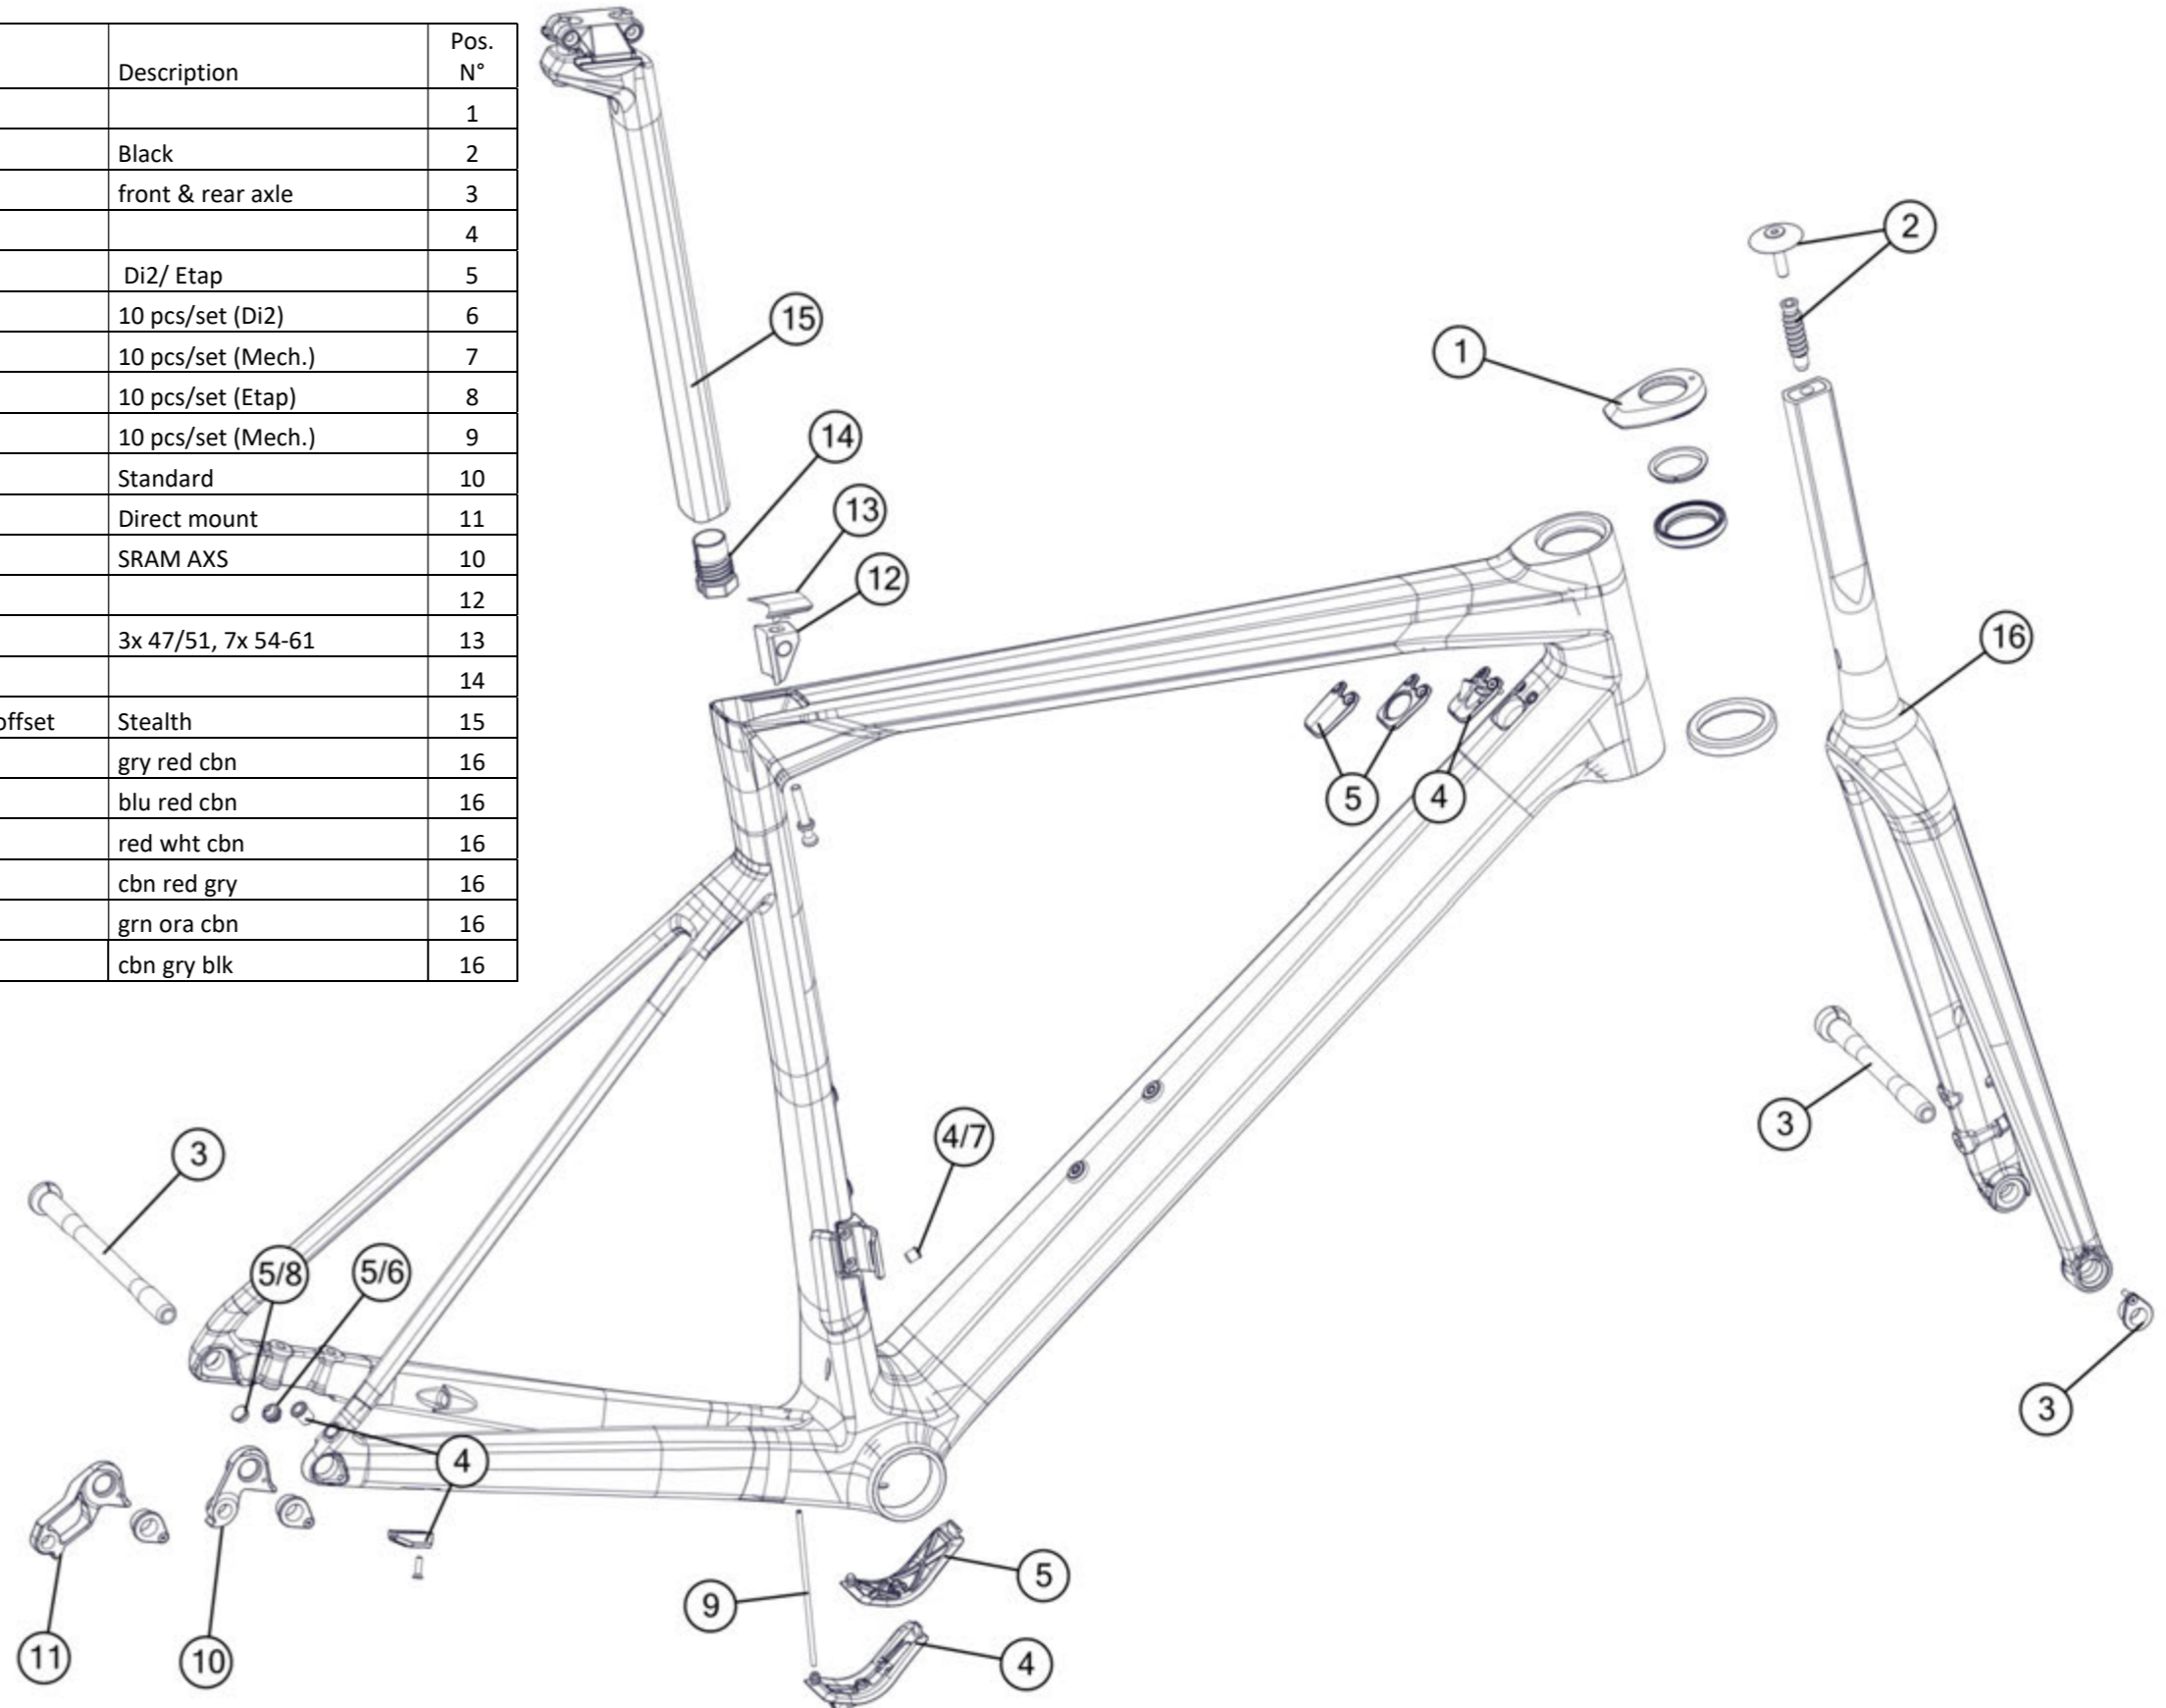

teammachine SLR01 Disc

Part N°	Part Name	Description	Pos. N°
301154	Headset SLR01 ICS MY18		1
300695	IC Carbon Disc Fork Topcap	Black	2
301628	Thru axle kit #1	front & rear axle	3
301100	Mechanical kit # 7		4
301102	Di2 kit # 8	Di2/ Etap	5
213675	Di2 plug kit # 1	10 pcs/set (Di2)	6
212492	Di2 Plug kit # 3	10 pcs/set (Mech.)	7
301103	Di2 Plug kit # 6	10 pcs/set (Etap)	8
301149	FD wire liner	10 pcs/set (Mech.)	9
301092	Dropout # 58	Standard	10
301093	Dropout # 59	Direct mount	11
302109	Dropout #70	SRAM AXS	10
301098	Seatpost clamp # 21		12
301270	Seatpost clamp cover kit	3x 47/51, 7x 54-61	13
212500	Internal battery adapter		14
301145	teammachine SLR01 seatpost, 15mm offset	Stealth	15
301627006788	teammachine SLR01 DISC ONE fork	gry red cbn	16
301627006789	teammachine SLR01 DISC TWO fork	blu red cbn	16
301627006790	teammachine SLR01 DISC THREE fork	red wht cbn	16
301627006787	teammachine SLR01 DISC FOUR fork	cbn red gry	16
301627006792	teammachine SLR01 DISC MOD fork	grn ora cbn	16
301627006791	teammachine SLR01 DISC MOD fork	cbn gry blk	16