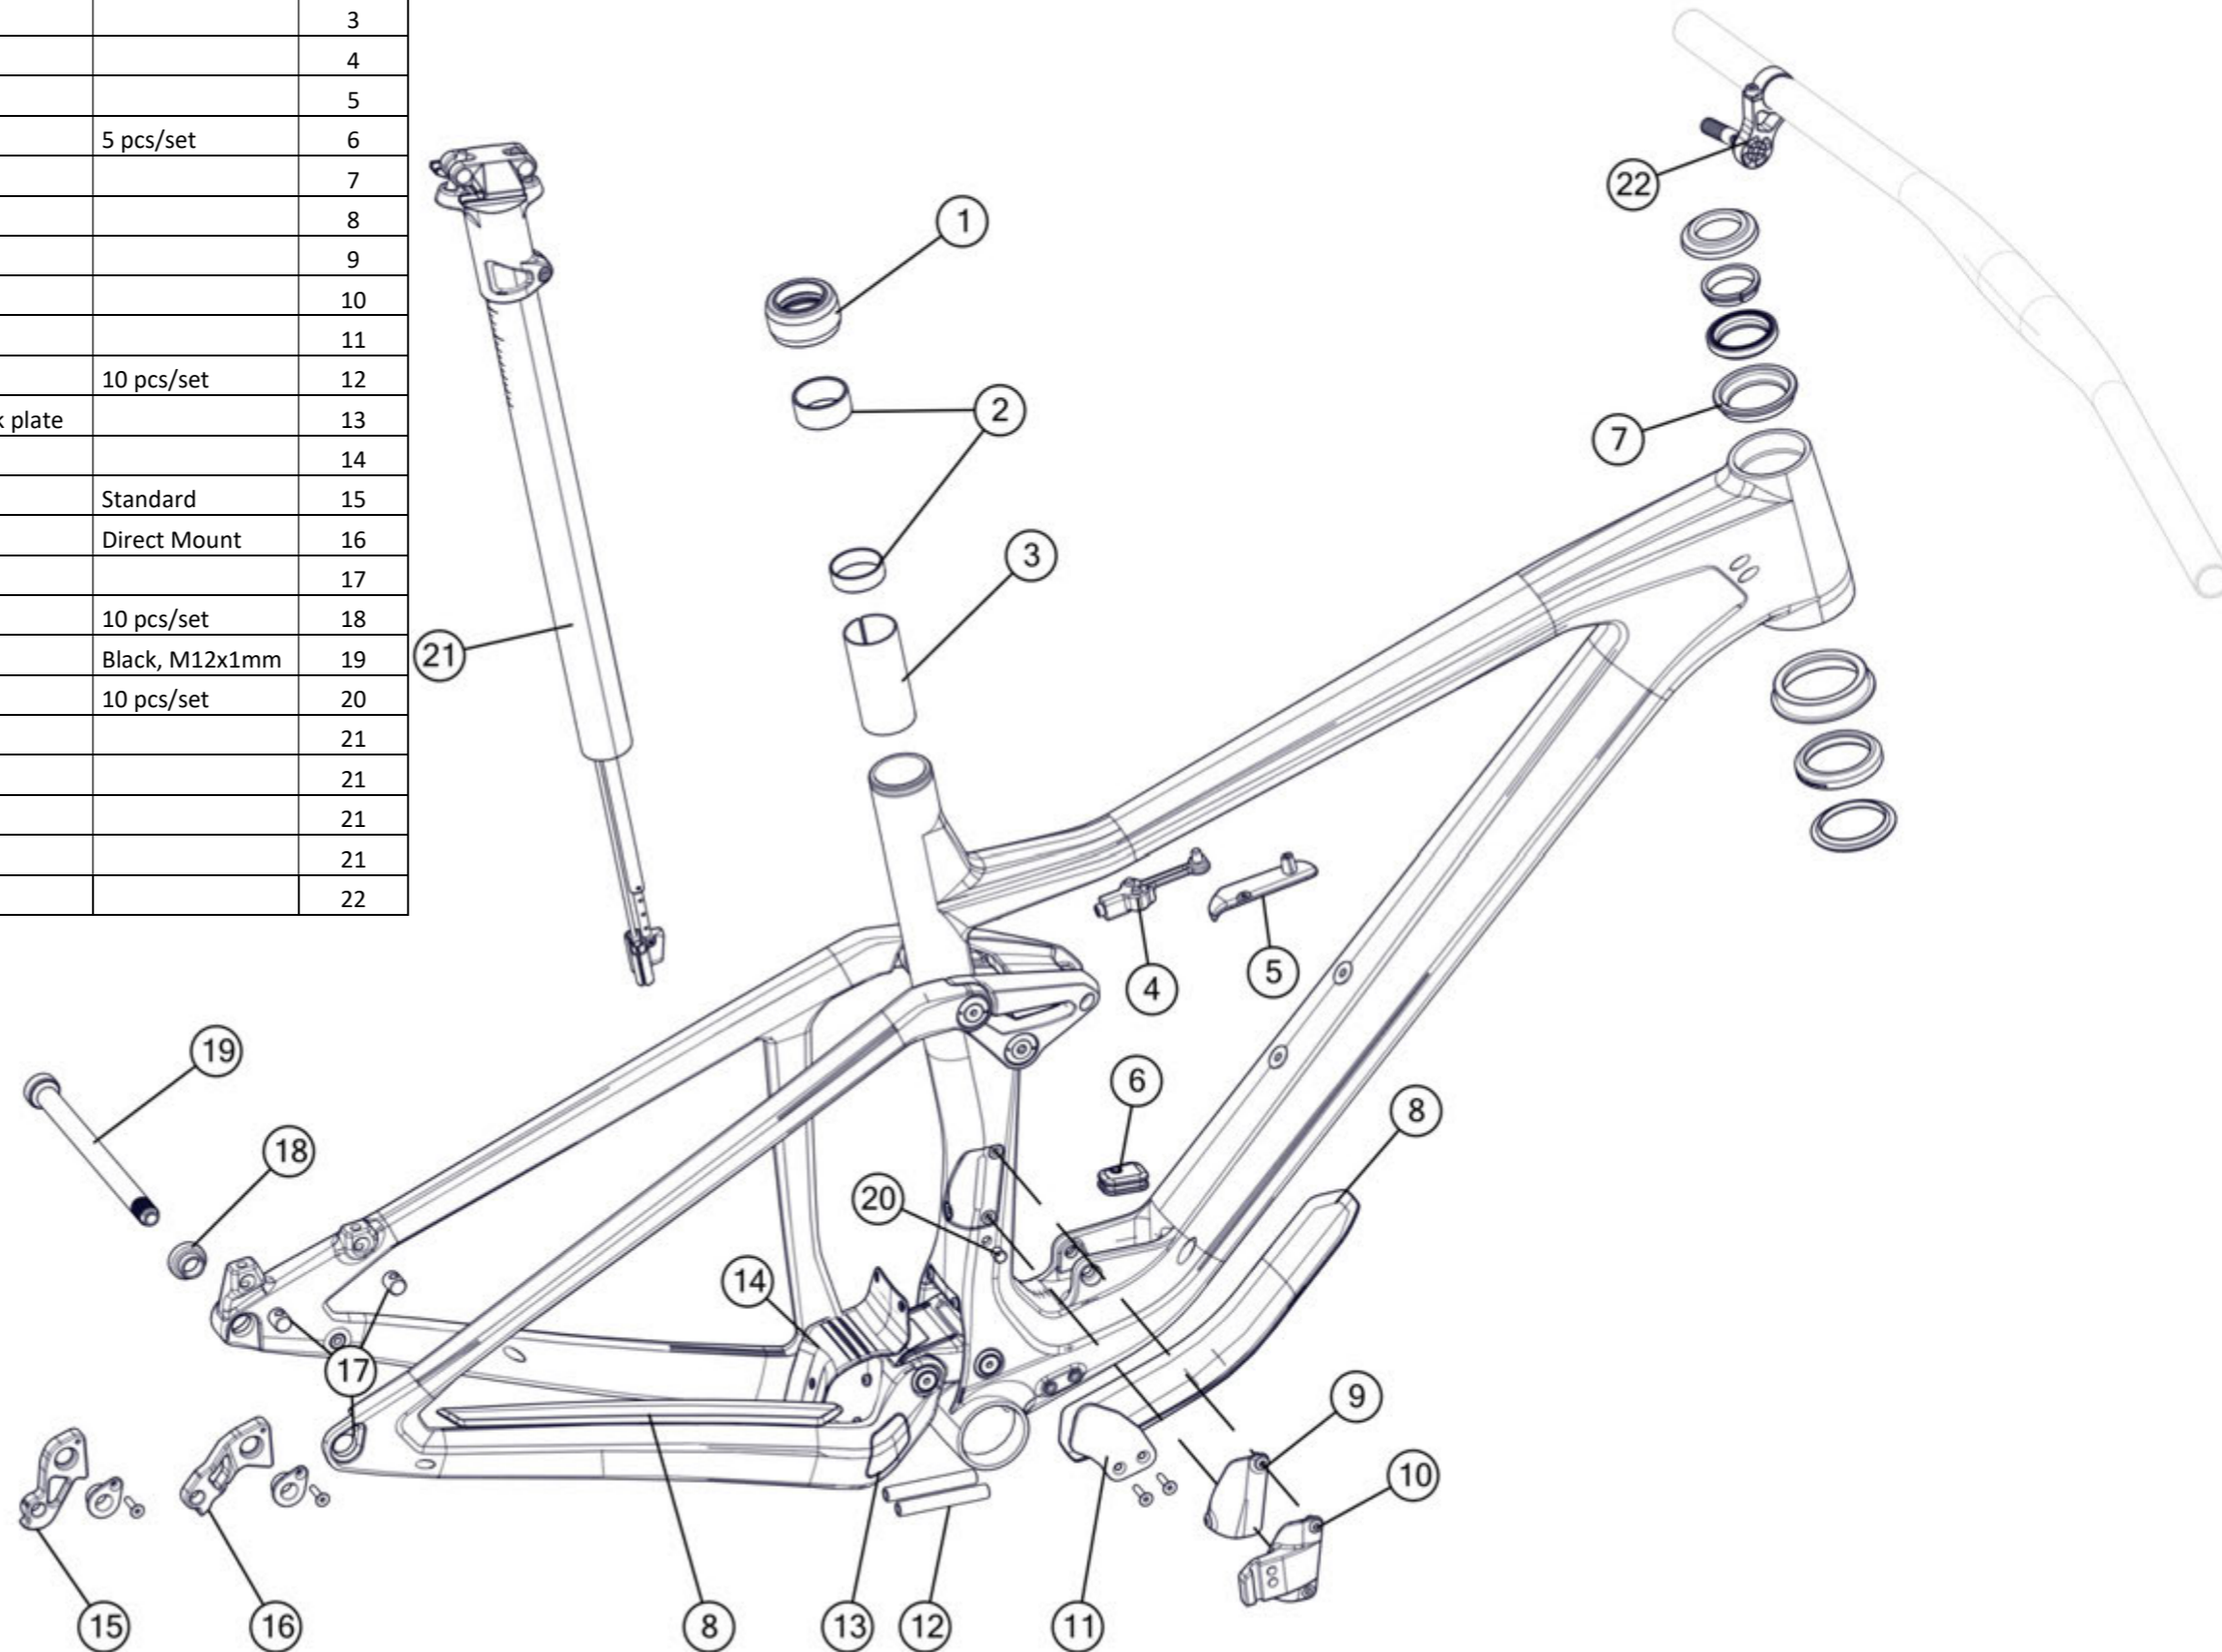

speedfox 01

Part N°	Part Name	Description	Pos. N°
301218	Trailsync dust wiper		1
301197	speedfox Bushing kit		2
301205	Sleeve kit		3
301221	Trailsync lockbody kit		4
301198	speedfox Lockbody cover		5
301203	Shock remote rubber seal	5 pcs/set	6
300467	Headset A45AC1		7
301199	speedfox agonist C/S and D/T protection		8
301195	speedfox agonist FD Cover		9
301194	speedfox agonist FD Hanger		10
221315	Chaincatcher SF01/02 29		11
301204	Cable guide tubes	10 pcs/set	12
301200	speedfox01 agonist01 650b & 29" Anti chainsuck plate		13
301196	Lowerlink protection		14
301701	Dropout #65	Standard	15
301702	Dropout #66	Direct Mount	16
215670	post mount bolt Ø10x11.6mm, silver		17
301193	speedfox 01 agonist 01 Dropout bushing kit	10 pcs/set	18
301696	Thru axle kit #5	Black, M12x1mm	19
213693	Di2 plug kit # 2	10 pcs/set	20
301660	Trailsync post S 29		21
301212	Trailsync post M 29		21
301213	Trailsync post L 29		21
301214	Trailsync post XL 29		21
301271	Trailsync remote lever		22