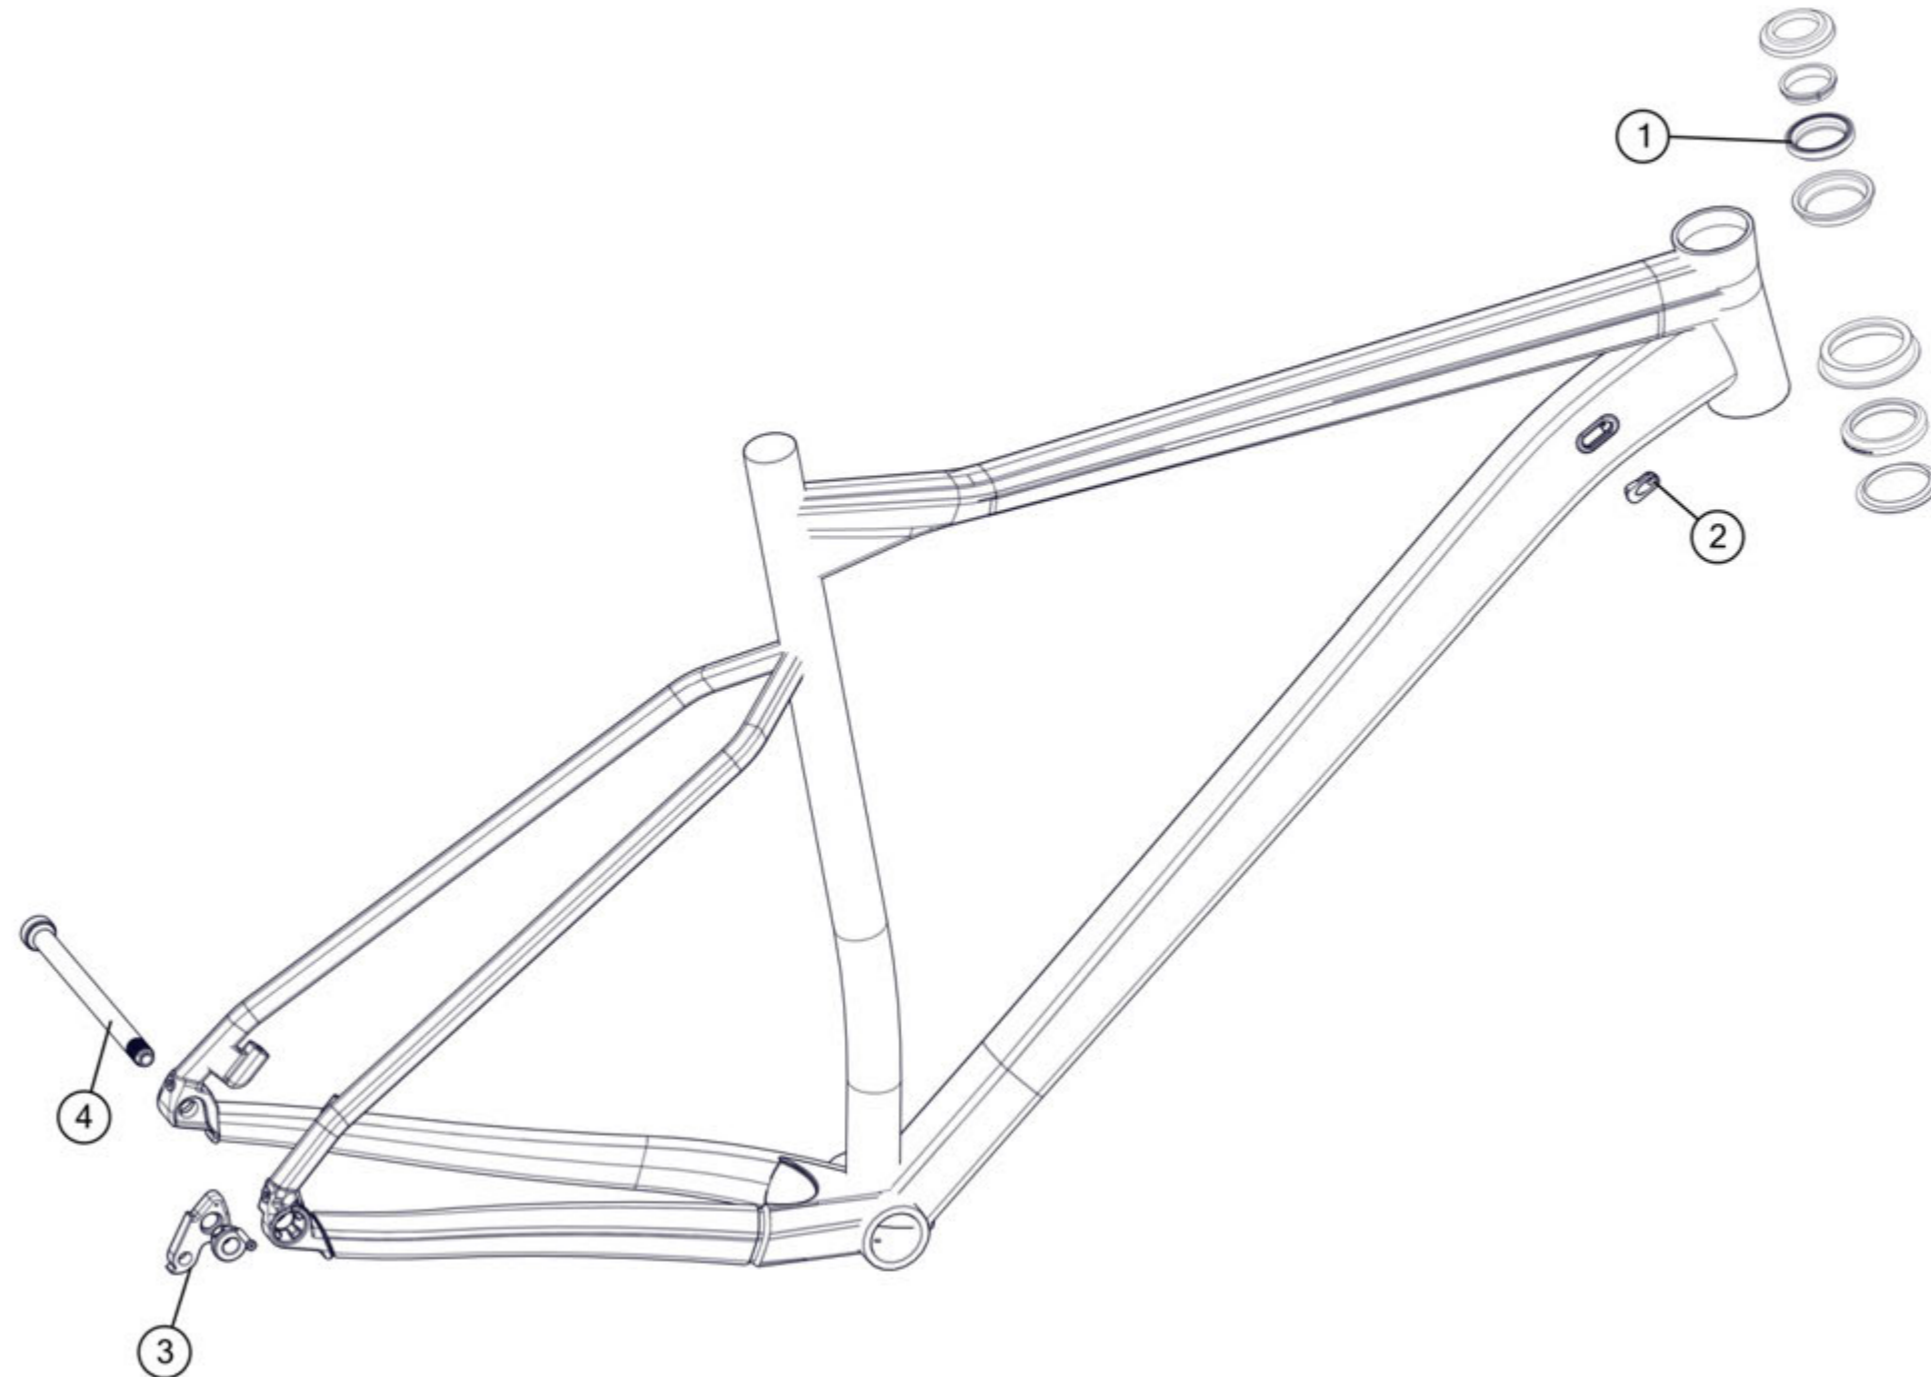

teamelite 03

Part N°	Part Name	Description	Pos. N°
301131	Headset FSA NO-57	Black	1
301096	Cable guide # 18	Black	2
301088	Dropout #54	Black	3
301696	Thru axle kit #5	Black	4