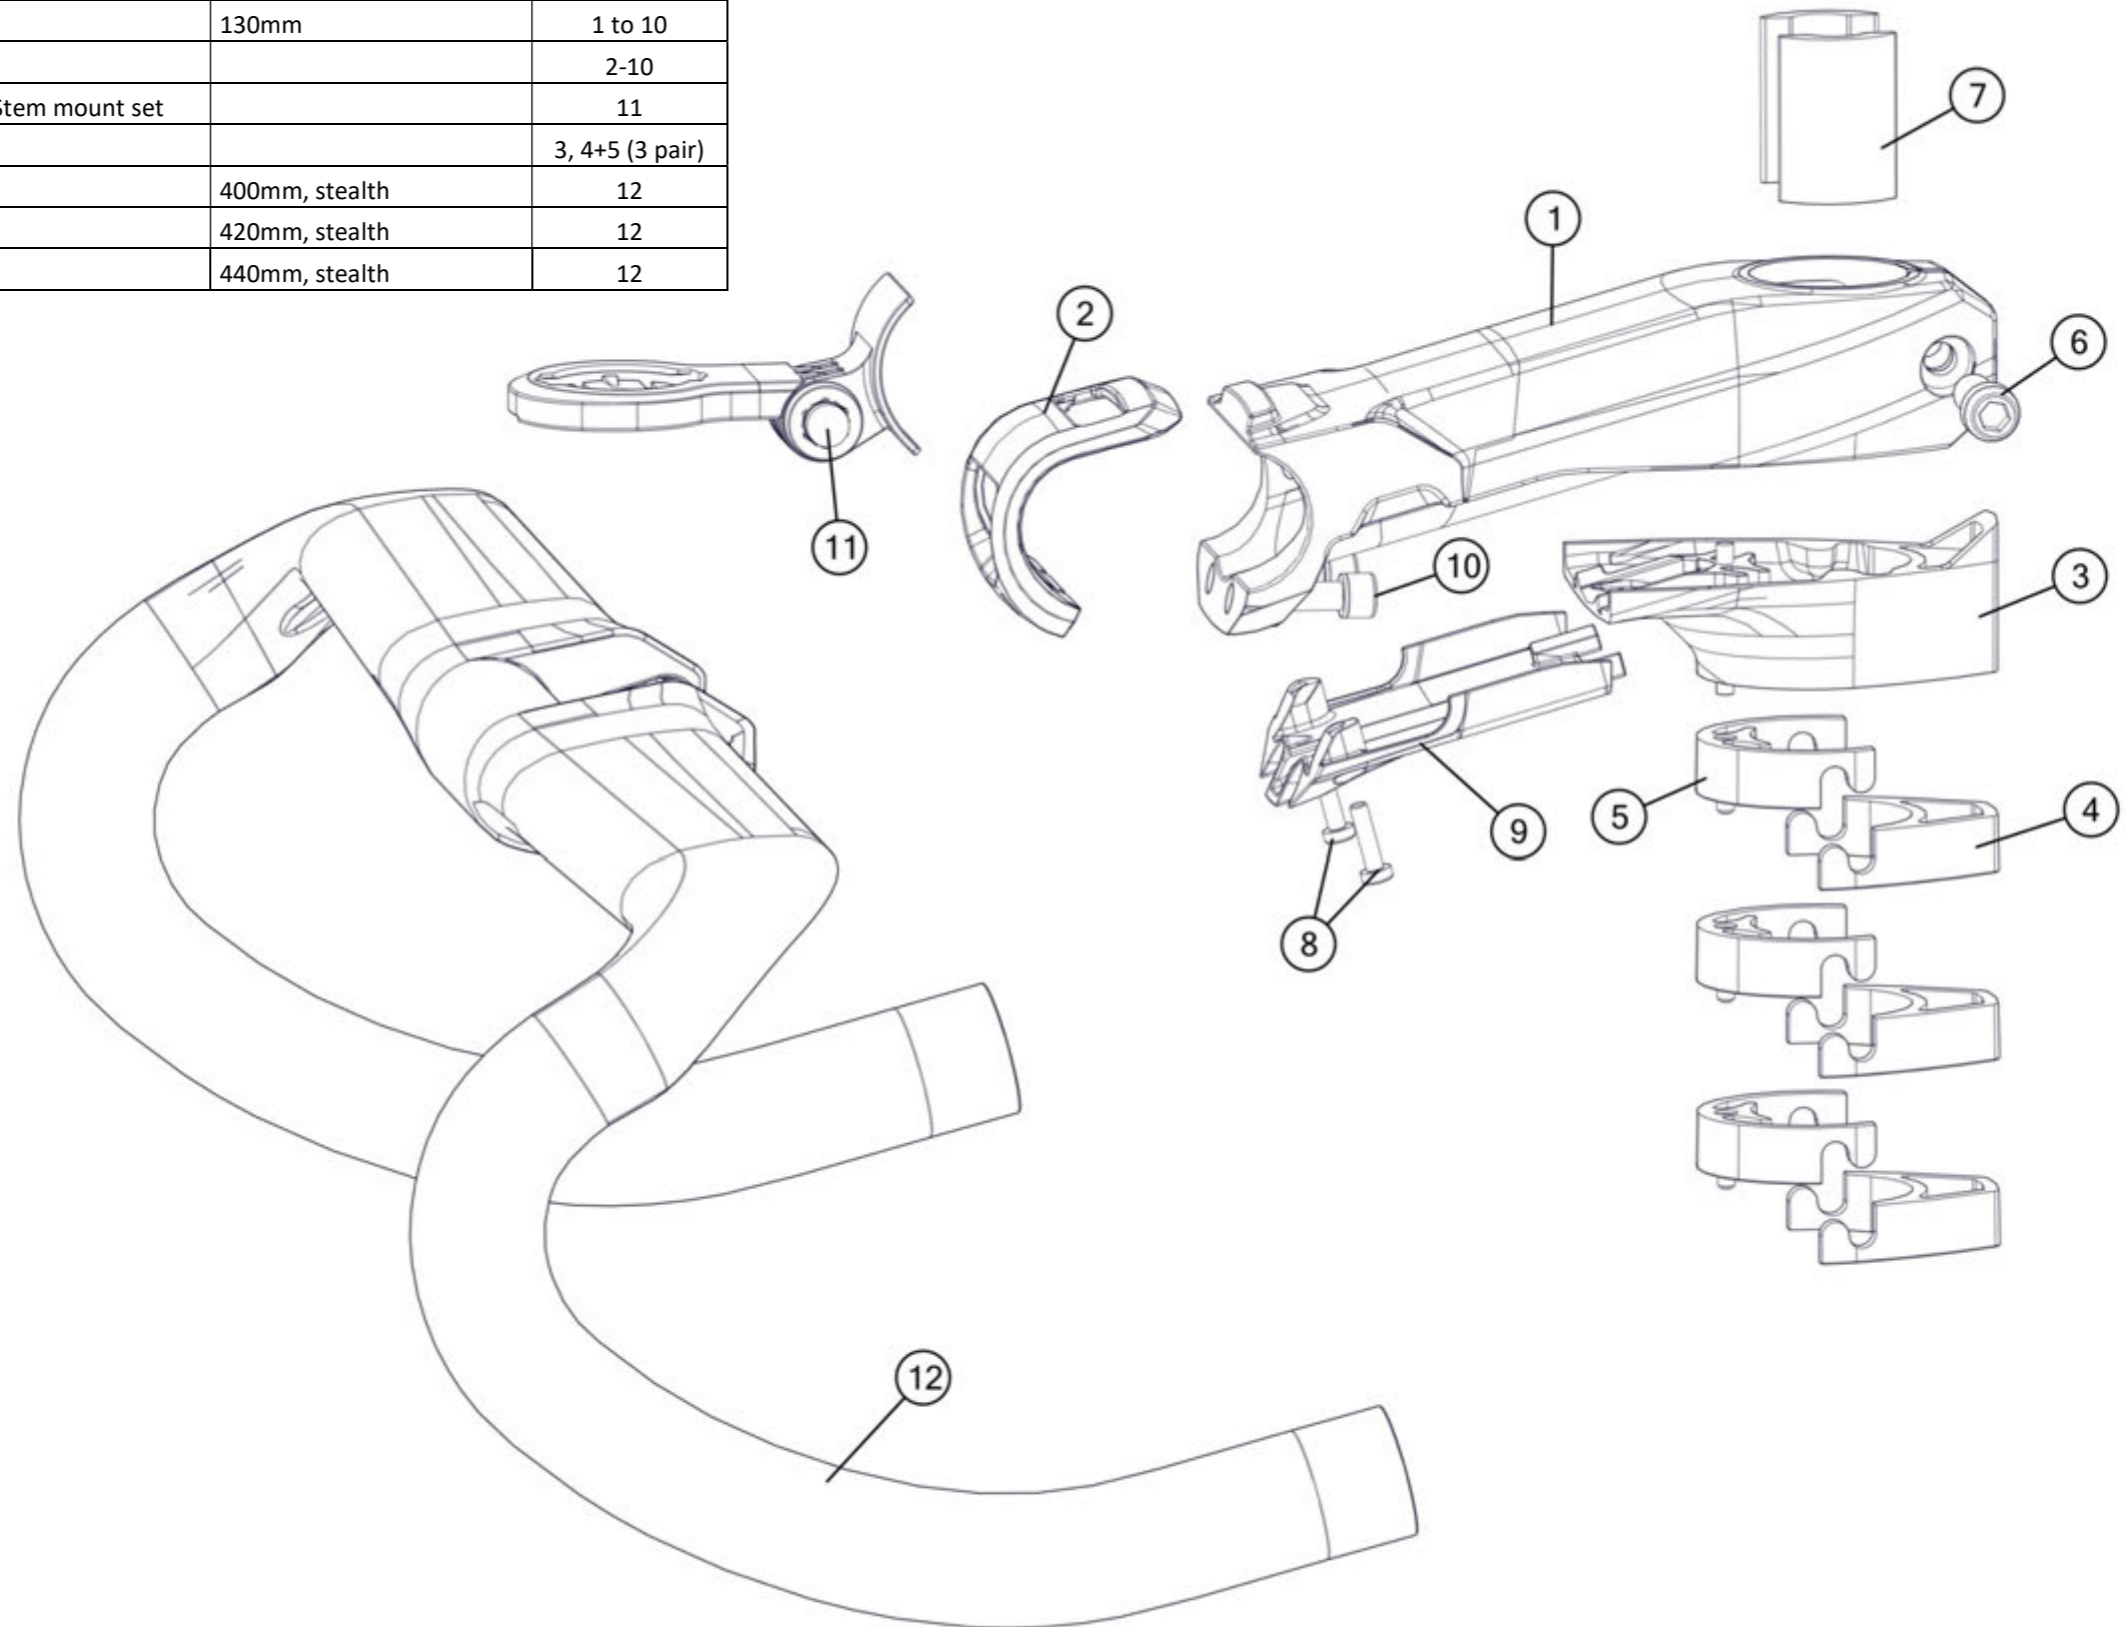

ICS Aero Stem & Handlebar

Part N°	Part Name	Description	Pos. N°
301704006915	Stem ICS01 AERO	100mm	1 to 10
301704006916	Stem ICS01 AERO	110mm	1 to 10
301704006917	Stem ICS01 AERO	120mm	1 to 10
301704006918	Stem ICS01 AERO	130mm	1 to 10
301666	ICS Aero Stem part kit		2-10
301703	Garmin/Go-Pro ICS01 AERO Stem mount set		11
301281	ICS01 stem PA spacer kit		3, 4+5 (3 pair)
301708006922	Handlebar ICS AERO	400mm, stealth	12
301708006923	Handlebar ICS AERO	420mm, stealth	12
301708006924	Handlebar ICS AERO	440mm, stealth	12