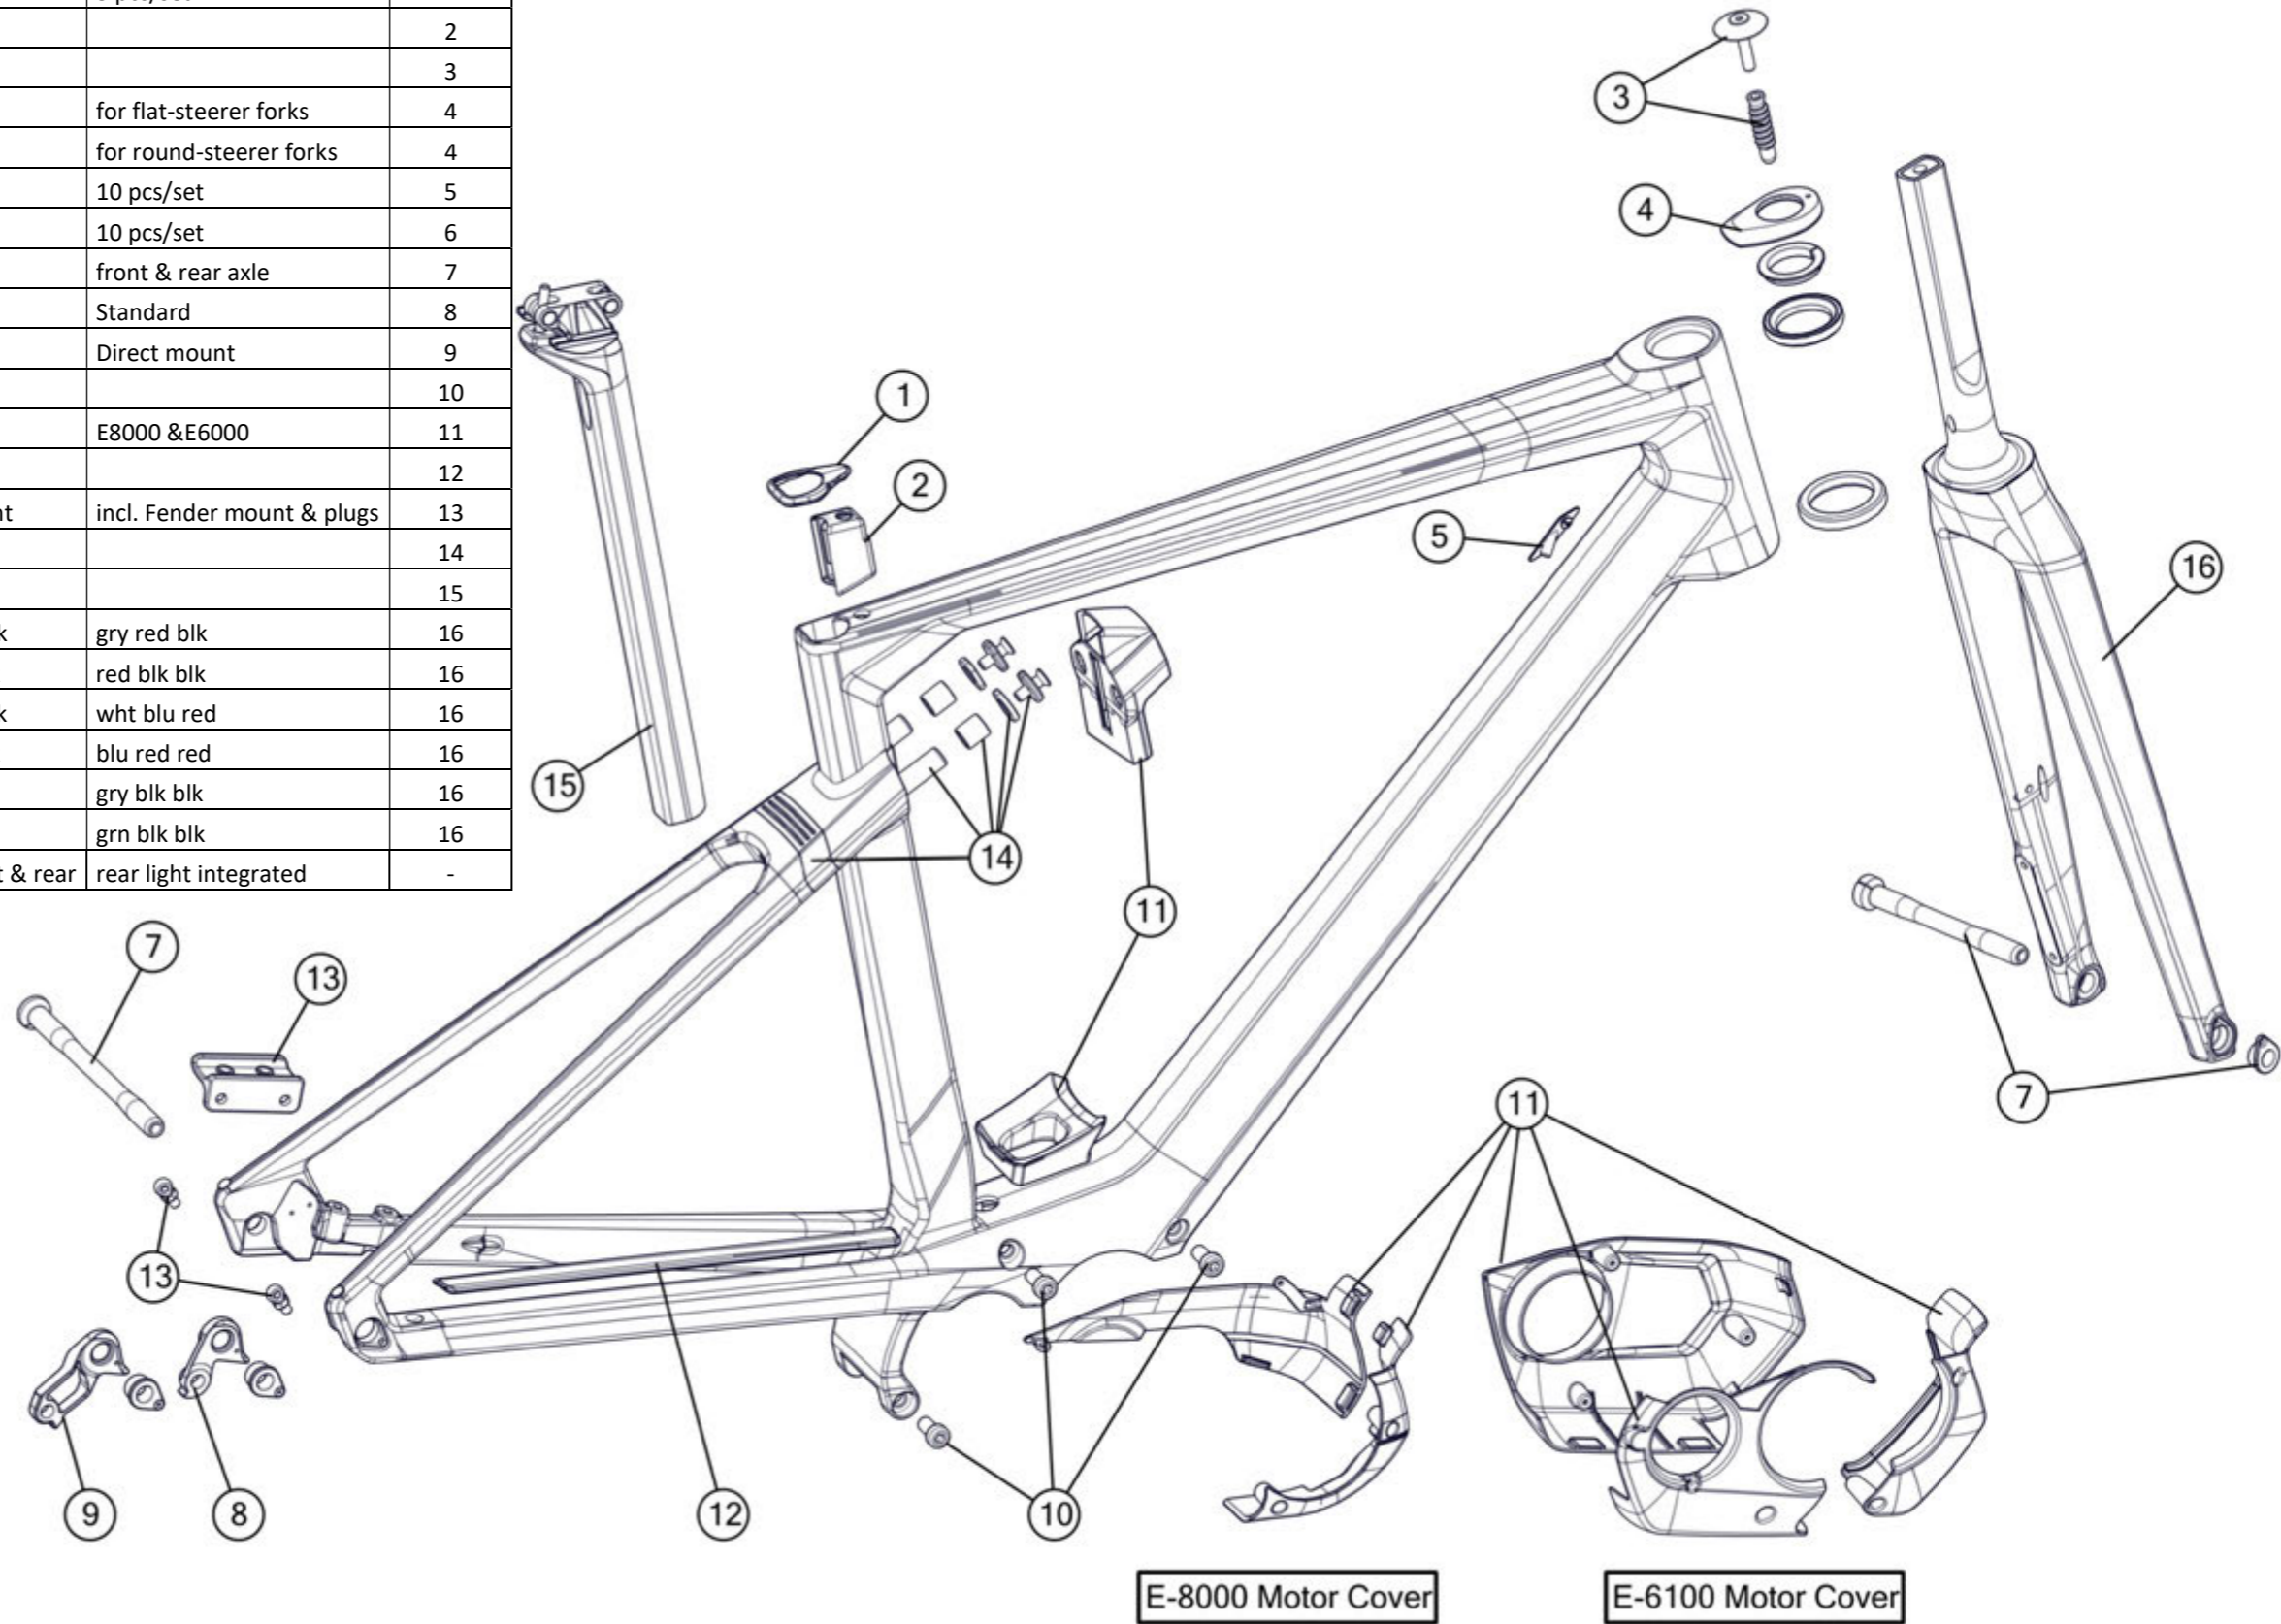

alpenchallenge AMP

Part N°	Part Name	Description	Pos. N°
301038	roadmachine seattube seal	5 pcs/set	1
300705	Seatpost clamp # 18		2
300695	IC Carbon Disc Fork Topcap		3
301154	Headset SLR01 ICS MY18	for flat-steerer forks	4
301148	Headset SLR01/02 MY18	for round-steerer forks	4
300709	Di2 plug kit # 4	10 pcs/set	5
300913	Di2 plug kit # 5	10 pcs/set	6
301628	Thru axle kit #1	front & rear axle	7
301092	Dropout # 58	Standard	8
301093	Dropout # 59	Direct mount	9
301244	Trailfox AMP motor bolts		10
301669	Alpenchallenge AMP cover kit	E8000 & E6000	11
301700	Alpenchallenge AMP C/S protection		12
301670	Alpenchallenge AMP kickstand mount	incl. Fender mount & plugs	13
301671	Alpenchallenge AMP suspension kit		14
301672	Alpenchallenge AMP Seatpost		15
301668006866	Alpenchallenge AMP SPORT ONE fork	gry red blk	16
301668006867	Alpenchallenge AMP SPORT LTD fork	red blk blk	16
301668006870	Alpenchallenge AMP CROSS ONE fork	wht blu red	16
301668006868	Alpenchallenge AMP CROSS LTD fork	blu red red	16
301668006871	Alpenchallenge AMP CITY ONE fork	gry blk blk	16
301668006869	Alpenchallenge AMP CITY LTD fork	grn blk blk	16
301712	AC AMP City, Fender kit - black, front & rear	rear light integrated	-