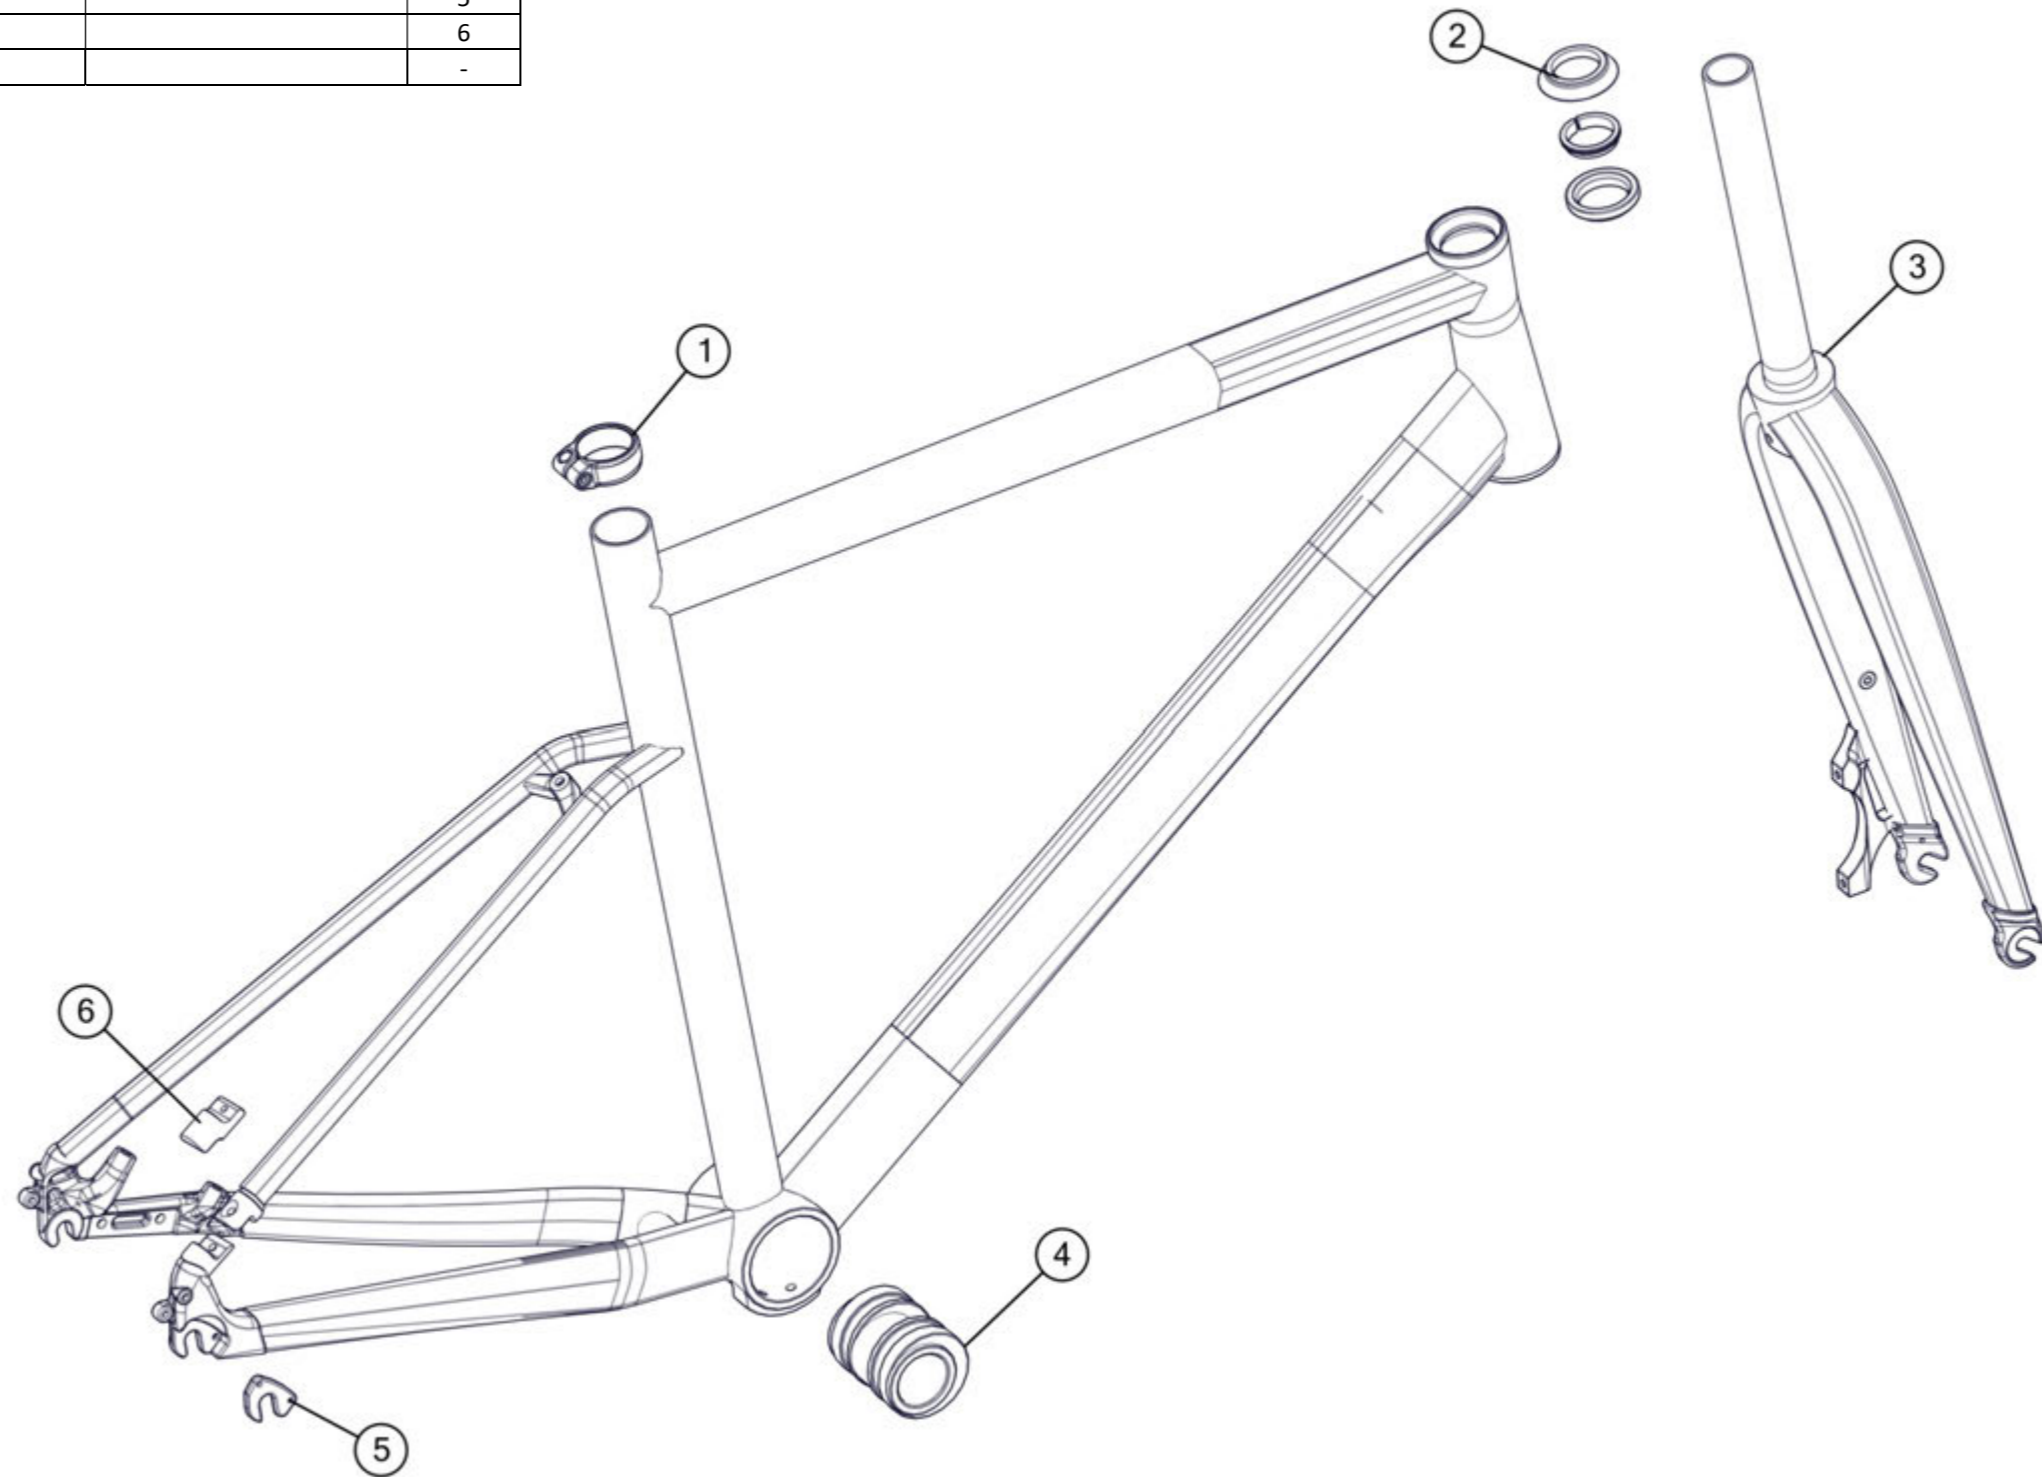

alpenchallenge AC02 IGH

Part N°	Part Name	Description	Pos. N°
207460	Raceclamp		1
301166	Headset FSA NO.8		2
301650006826	alpenchallenge 02 ONE fork	blk blk ref	3
208250	BB excenter (BB-200C)		4
210563	Belt Gate		5
301095	Dropout # 61		6
300676	Cable guide # 16		-