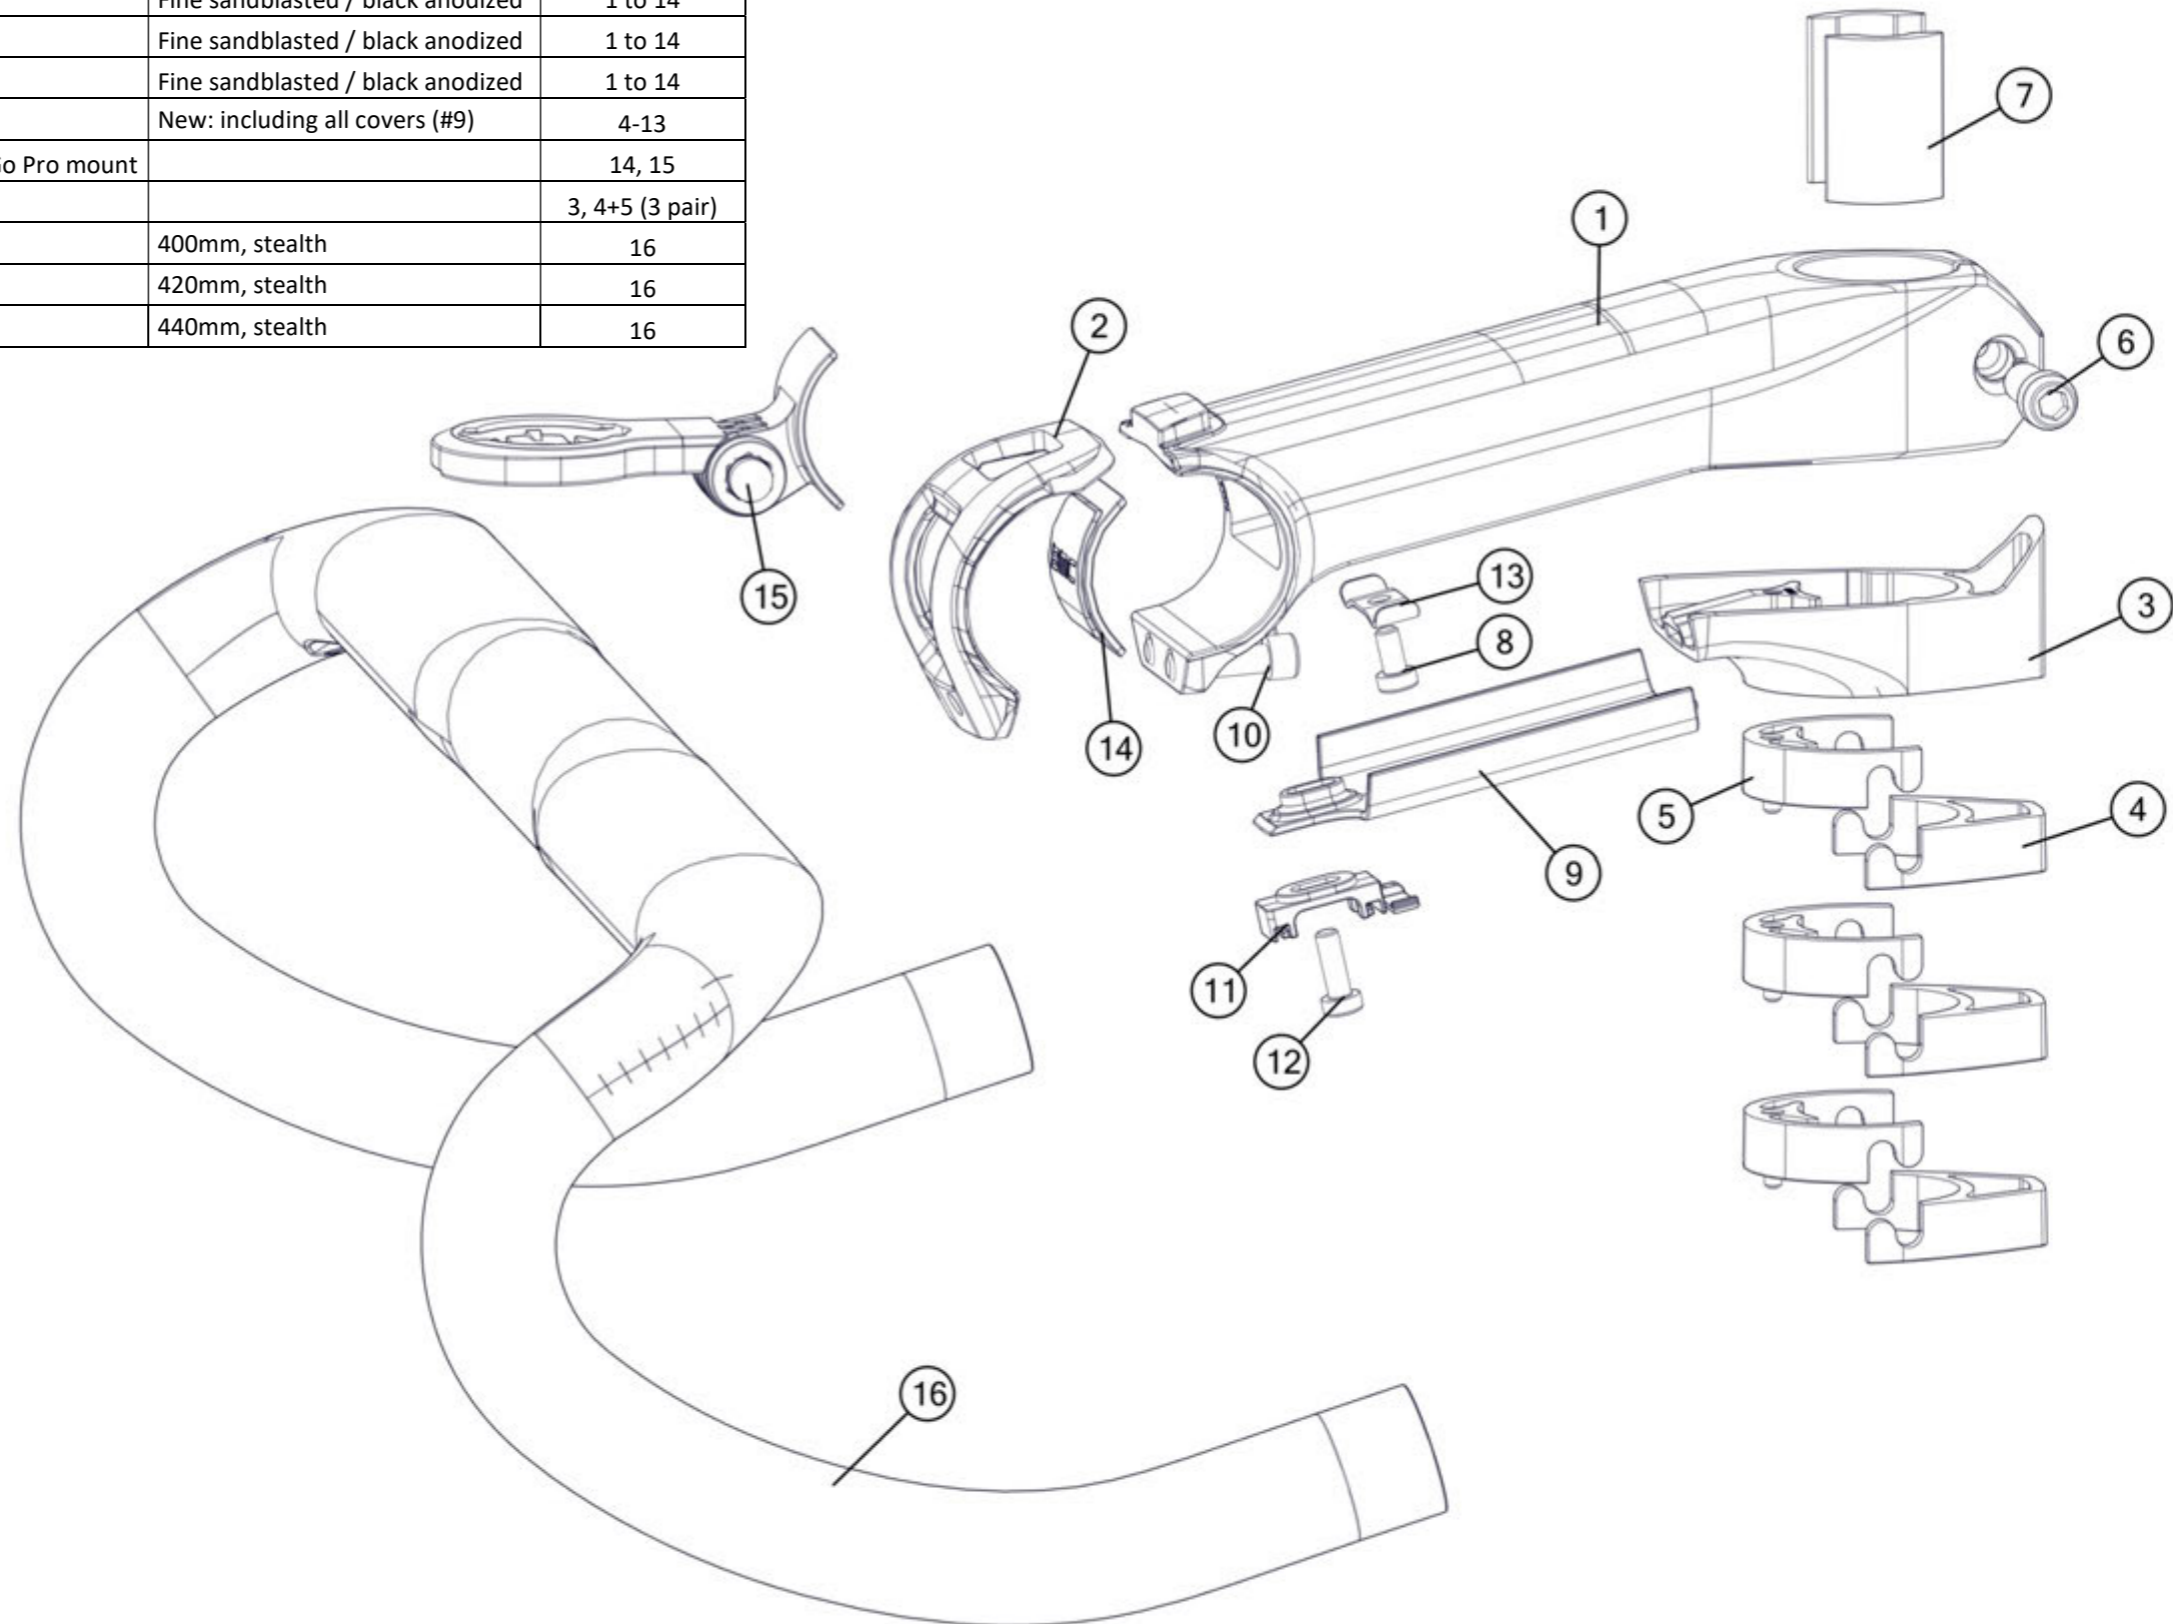

ICS Stem & Handlebar

Part N°	Part Name	Description	Pos. N°
300881	Stem ICS01, 90mm	Fine sandblasted / black anodized	1 to 14
300882	Stem ICS01, 100mm	Fine sandblasted / black anodized	1 to 14
300883	Stem ICS01, 110mm	Fine sandblasted / black anodized	1 to 14
300884	Stem ICS01, 120mm	Fine sandblasted / black anodized	1 to 14
300885	Stem ICS01, 130mm	Fine sandblasted / black anodized	1 to 14
301651	ICS Stem part kit	New: including all covers (#9)	4-13
301652	ICS Stem Faceplate/ Garmin/ Go Pro mount		14, 15
301281	ICS01 stem PA spacer kit		3, 4+5 (3 pair)
301707006919	Handlebar RCB01	400mm, stealth	16
301707006920	Handlebar RCB01	420mm, stealth	16
301707006921	Handlebar RCB01	440mm, stealth	16