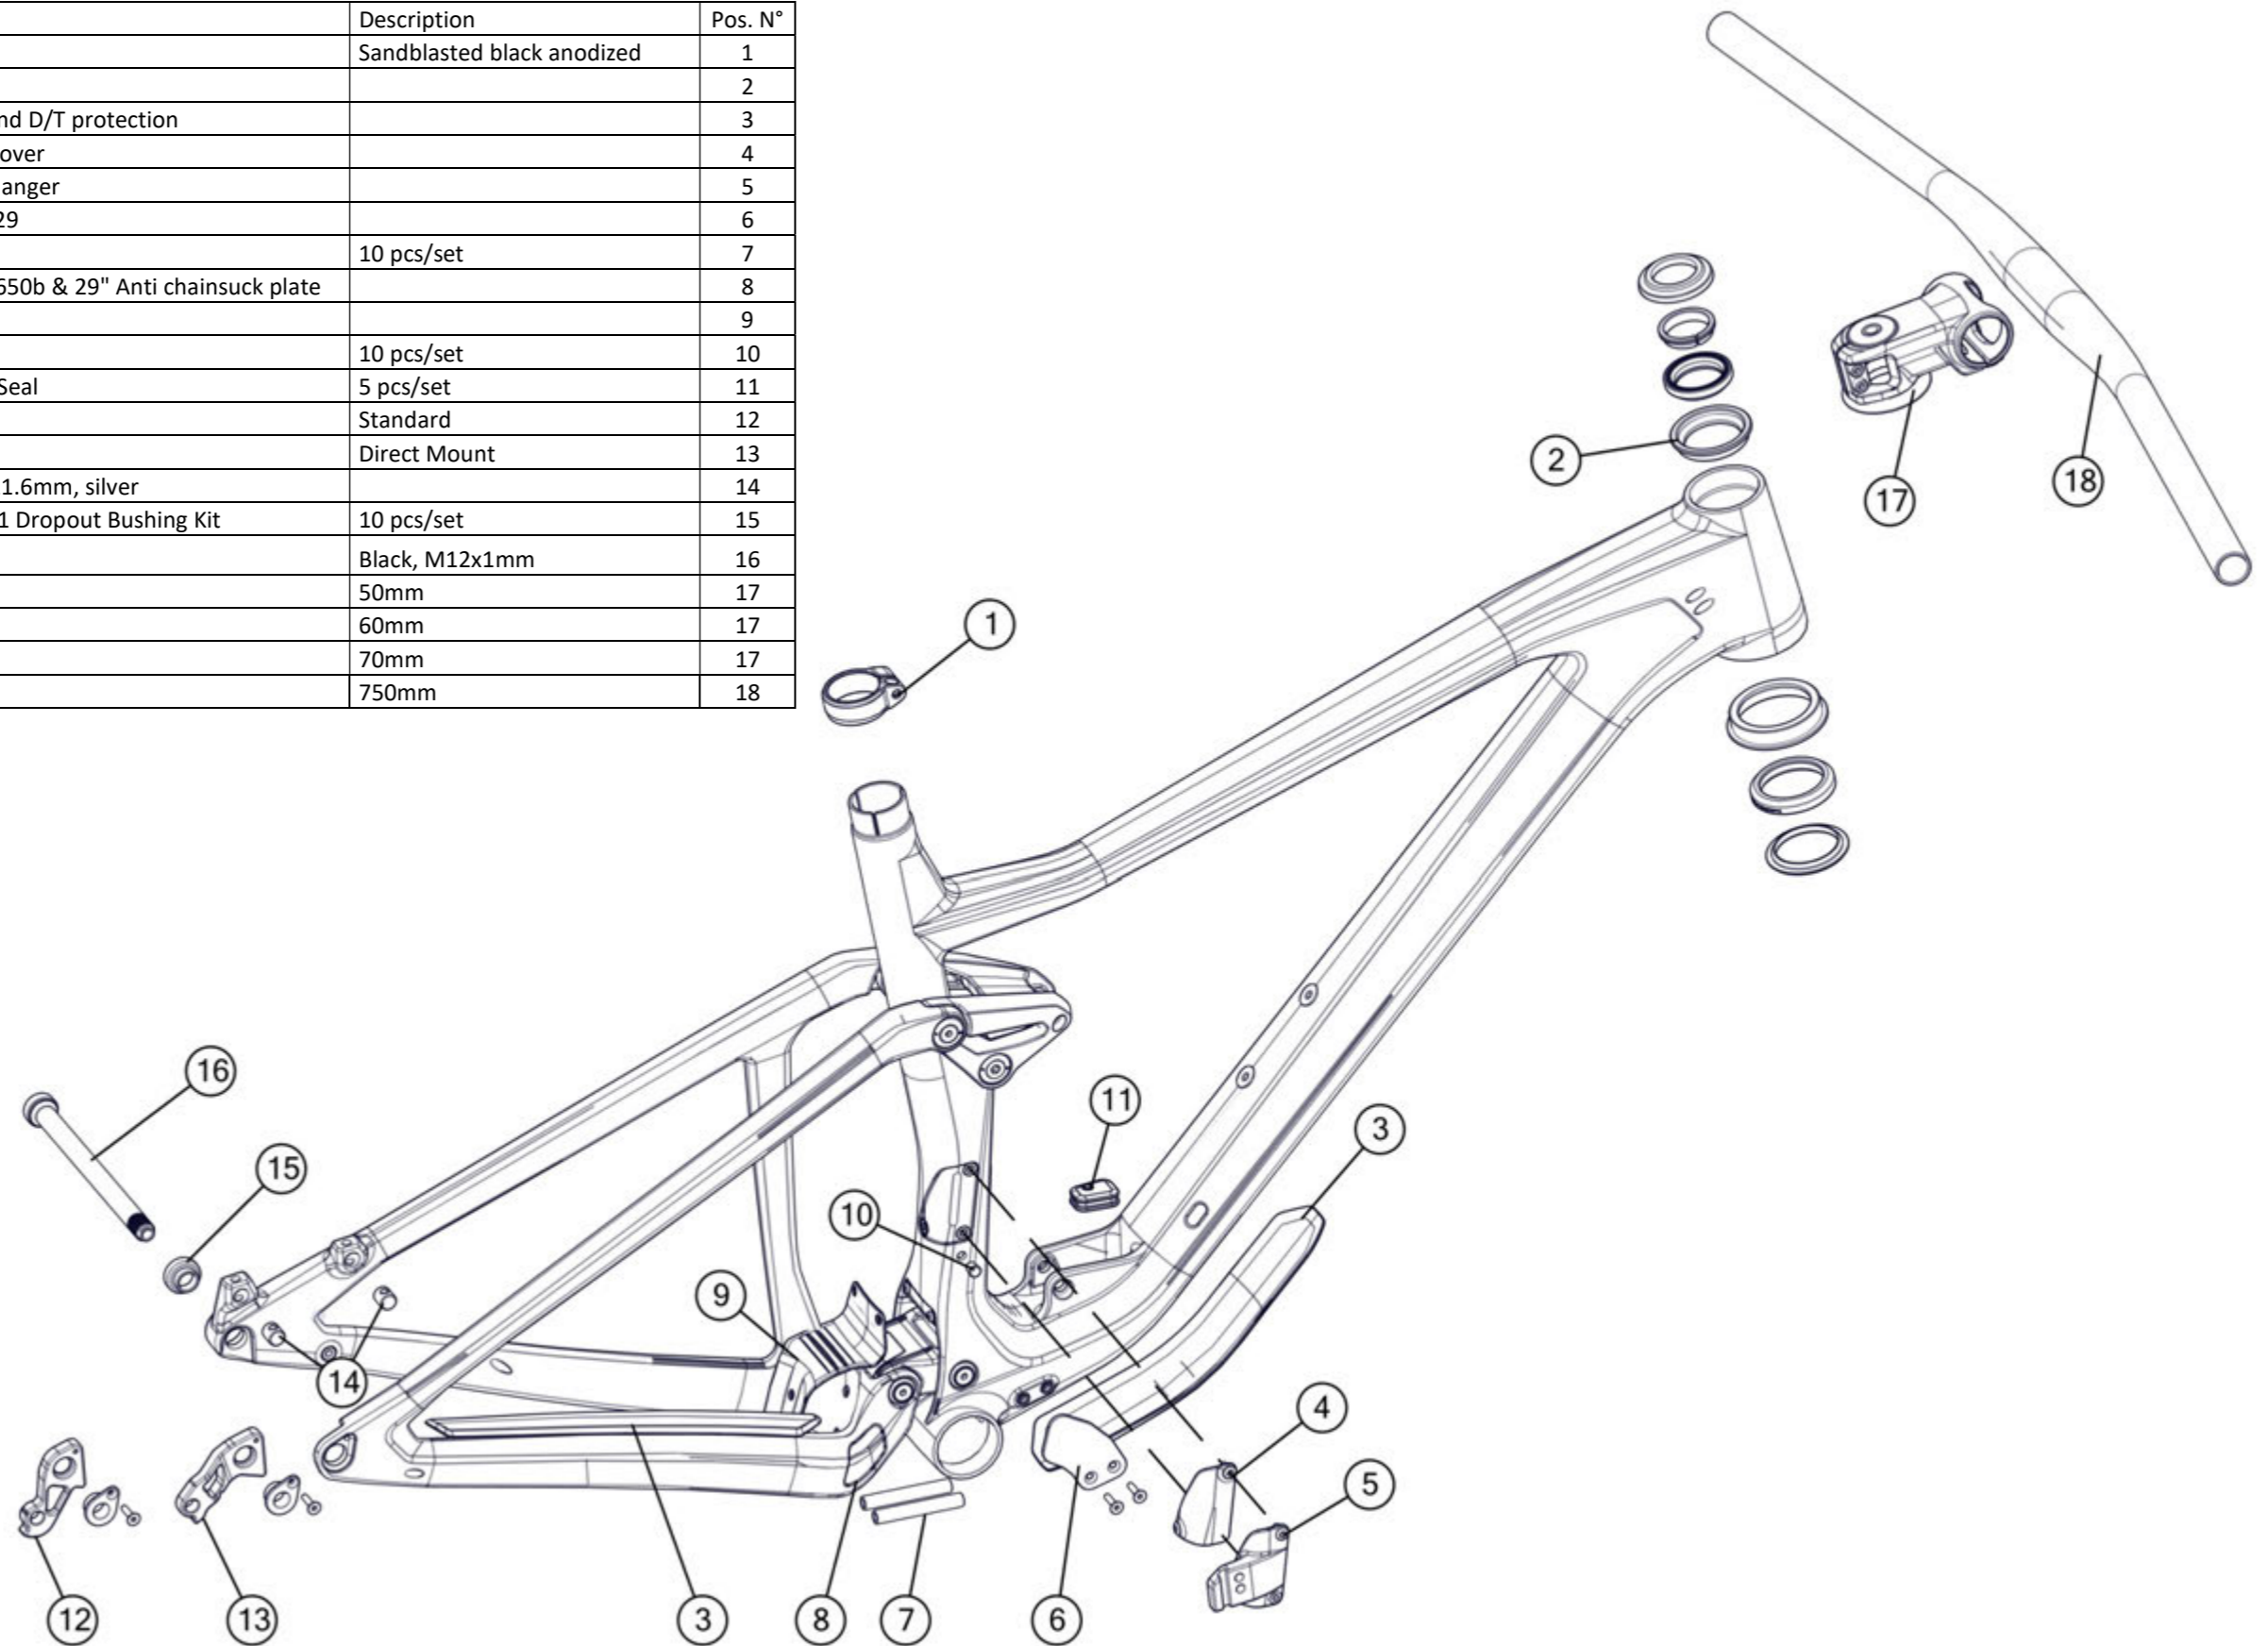

agonist 01

Part N°	Part Name	Description	Pos. N°
207460	Raceclamp	Sandblasted black anodized	1
300467	Headset A45AC1		2
301199	speedfox agonist C/S and D/T protection		3
301195	speedfox/ agonist FD Cover		4
301194	speedfox/ agonist FD Hanger		5
221315	Chaincatcher SF01/02 29		6
301204	Cable Guide Tubes	10 pcs/set	7
301200	speedfox01 agonist01 650b & 29" Anti chainsuck plate		8
301196	Lowerlink Protection		9
213693	Di2 plug kit # 2	10 pcs/set	10
301203	Shock Remote Rubber Seal	5 pcs/set	11
301701	Dropout #65	Standard	12
301702	Dropout #66	Direct Mount	13
215670	post mount bolt Ø10x11.6mm, silver		14
301193	speedfox 01/ agonist 01 Dropout Bushing Kit	10 pcs/set	15
301696	Thru axle kit #5	Black, M12x1mm	16
301713006925	Stem MSM01	50mm	17
301713006926	Stem MSM01	60mm	17
301713006927	Stem MSM01	70mm	17
301714	Handlebar MFB01	750mm	18