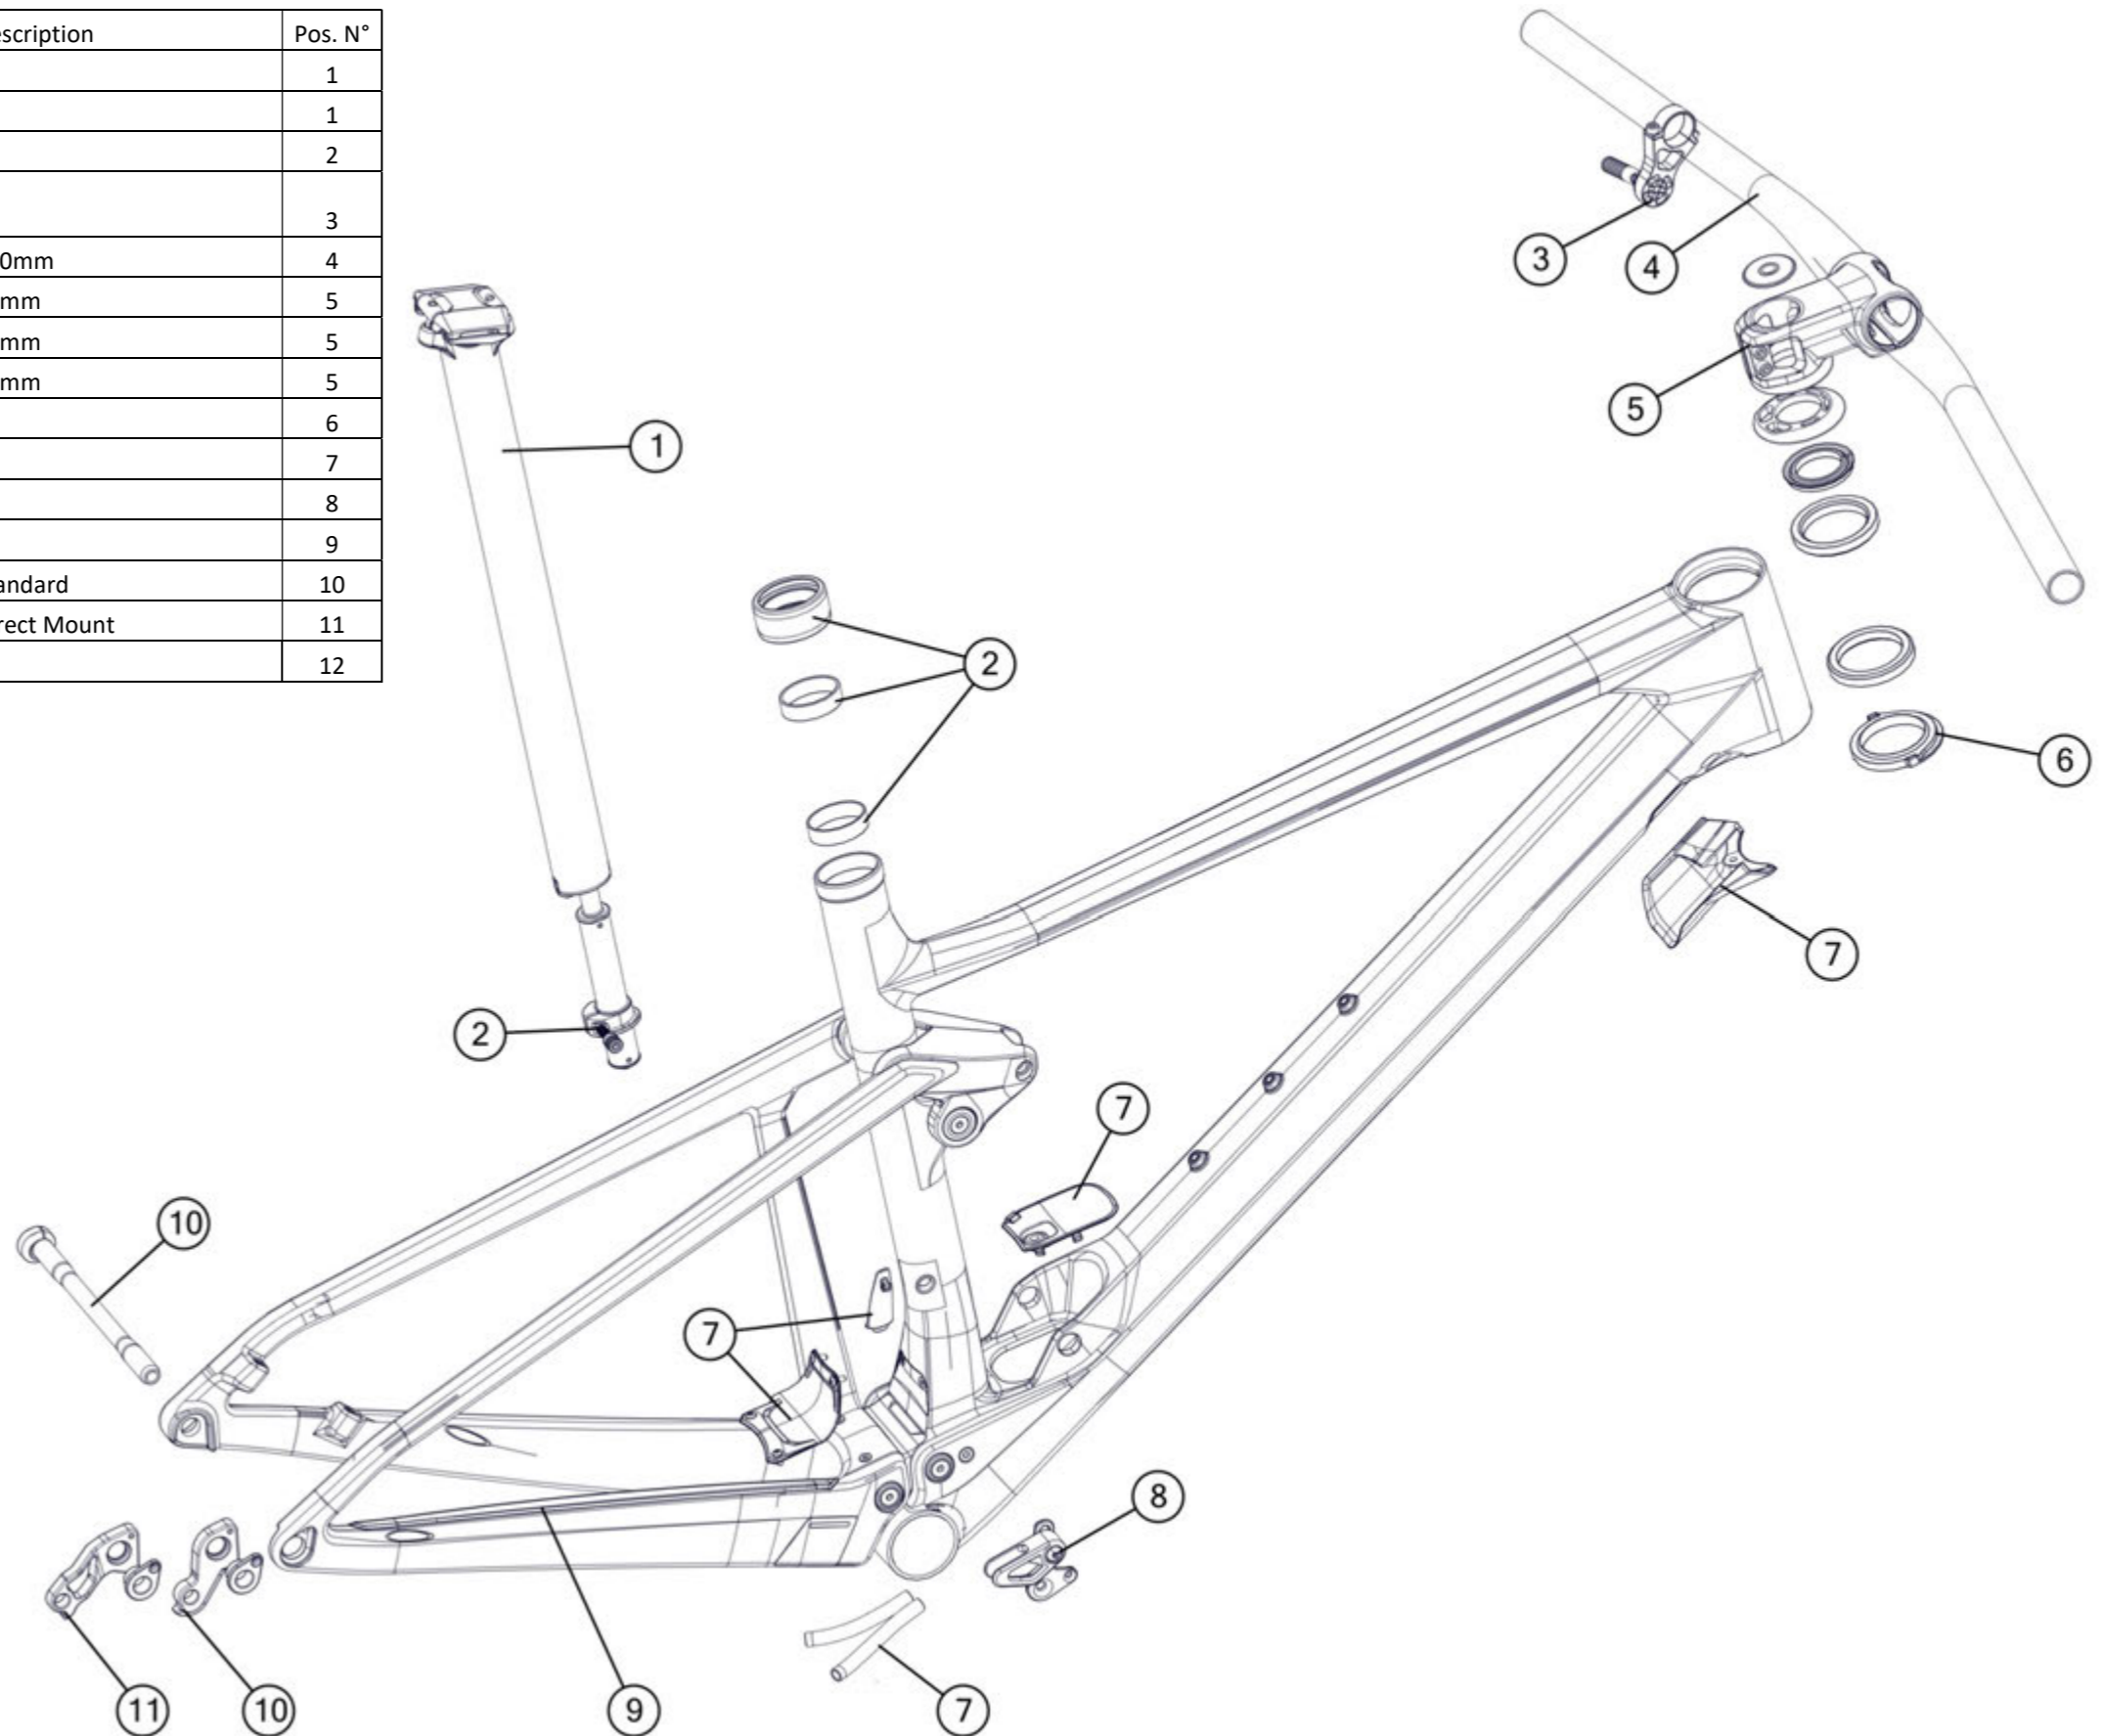

sportelite 20/24

Part N°	Part Name	Description	Pos. N°
300661	Headset FSA NO.10P	Black	1
201105	Dropout #7	Silver	2

Fourstroke 01

Part N°	Part Name	Description	Pos. N°
301738	Fourstroke 01 dropper post, S		1
301739	Fourstroke 01 dropper post, M,L,XL		1
301736	Fourstroke 01 seatpost small parts		2
301768	Fourstroke 01 dropper post remote lever		3
301714	Handlebar MFB01	750mm	4
301713006925	Stem MSM01	50mm	5
301713006926	Stem MSM01	60mm	5
301713006927	Stem MSM01	70mm	5
301737	Fourstroke 01 headset		6
301735	Fourstroke 01 small part kit		7
301740	Lightweight 1x Chainguide		8
301741	Chainstay protector		9
301701	Dropout # 65	Standard	10
301702	Dropout # 66	Direct Mount	11
301769	Thru axle kit #6		12