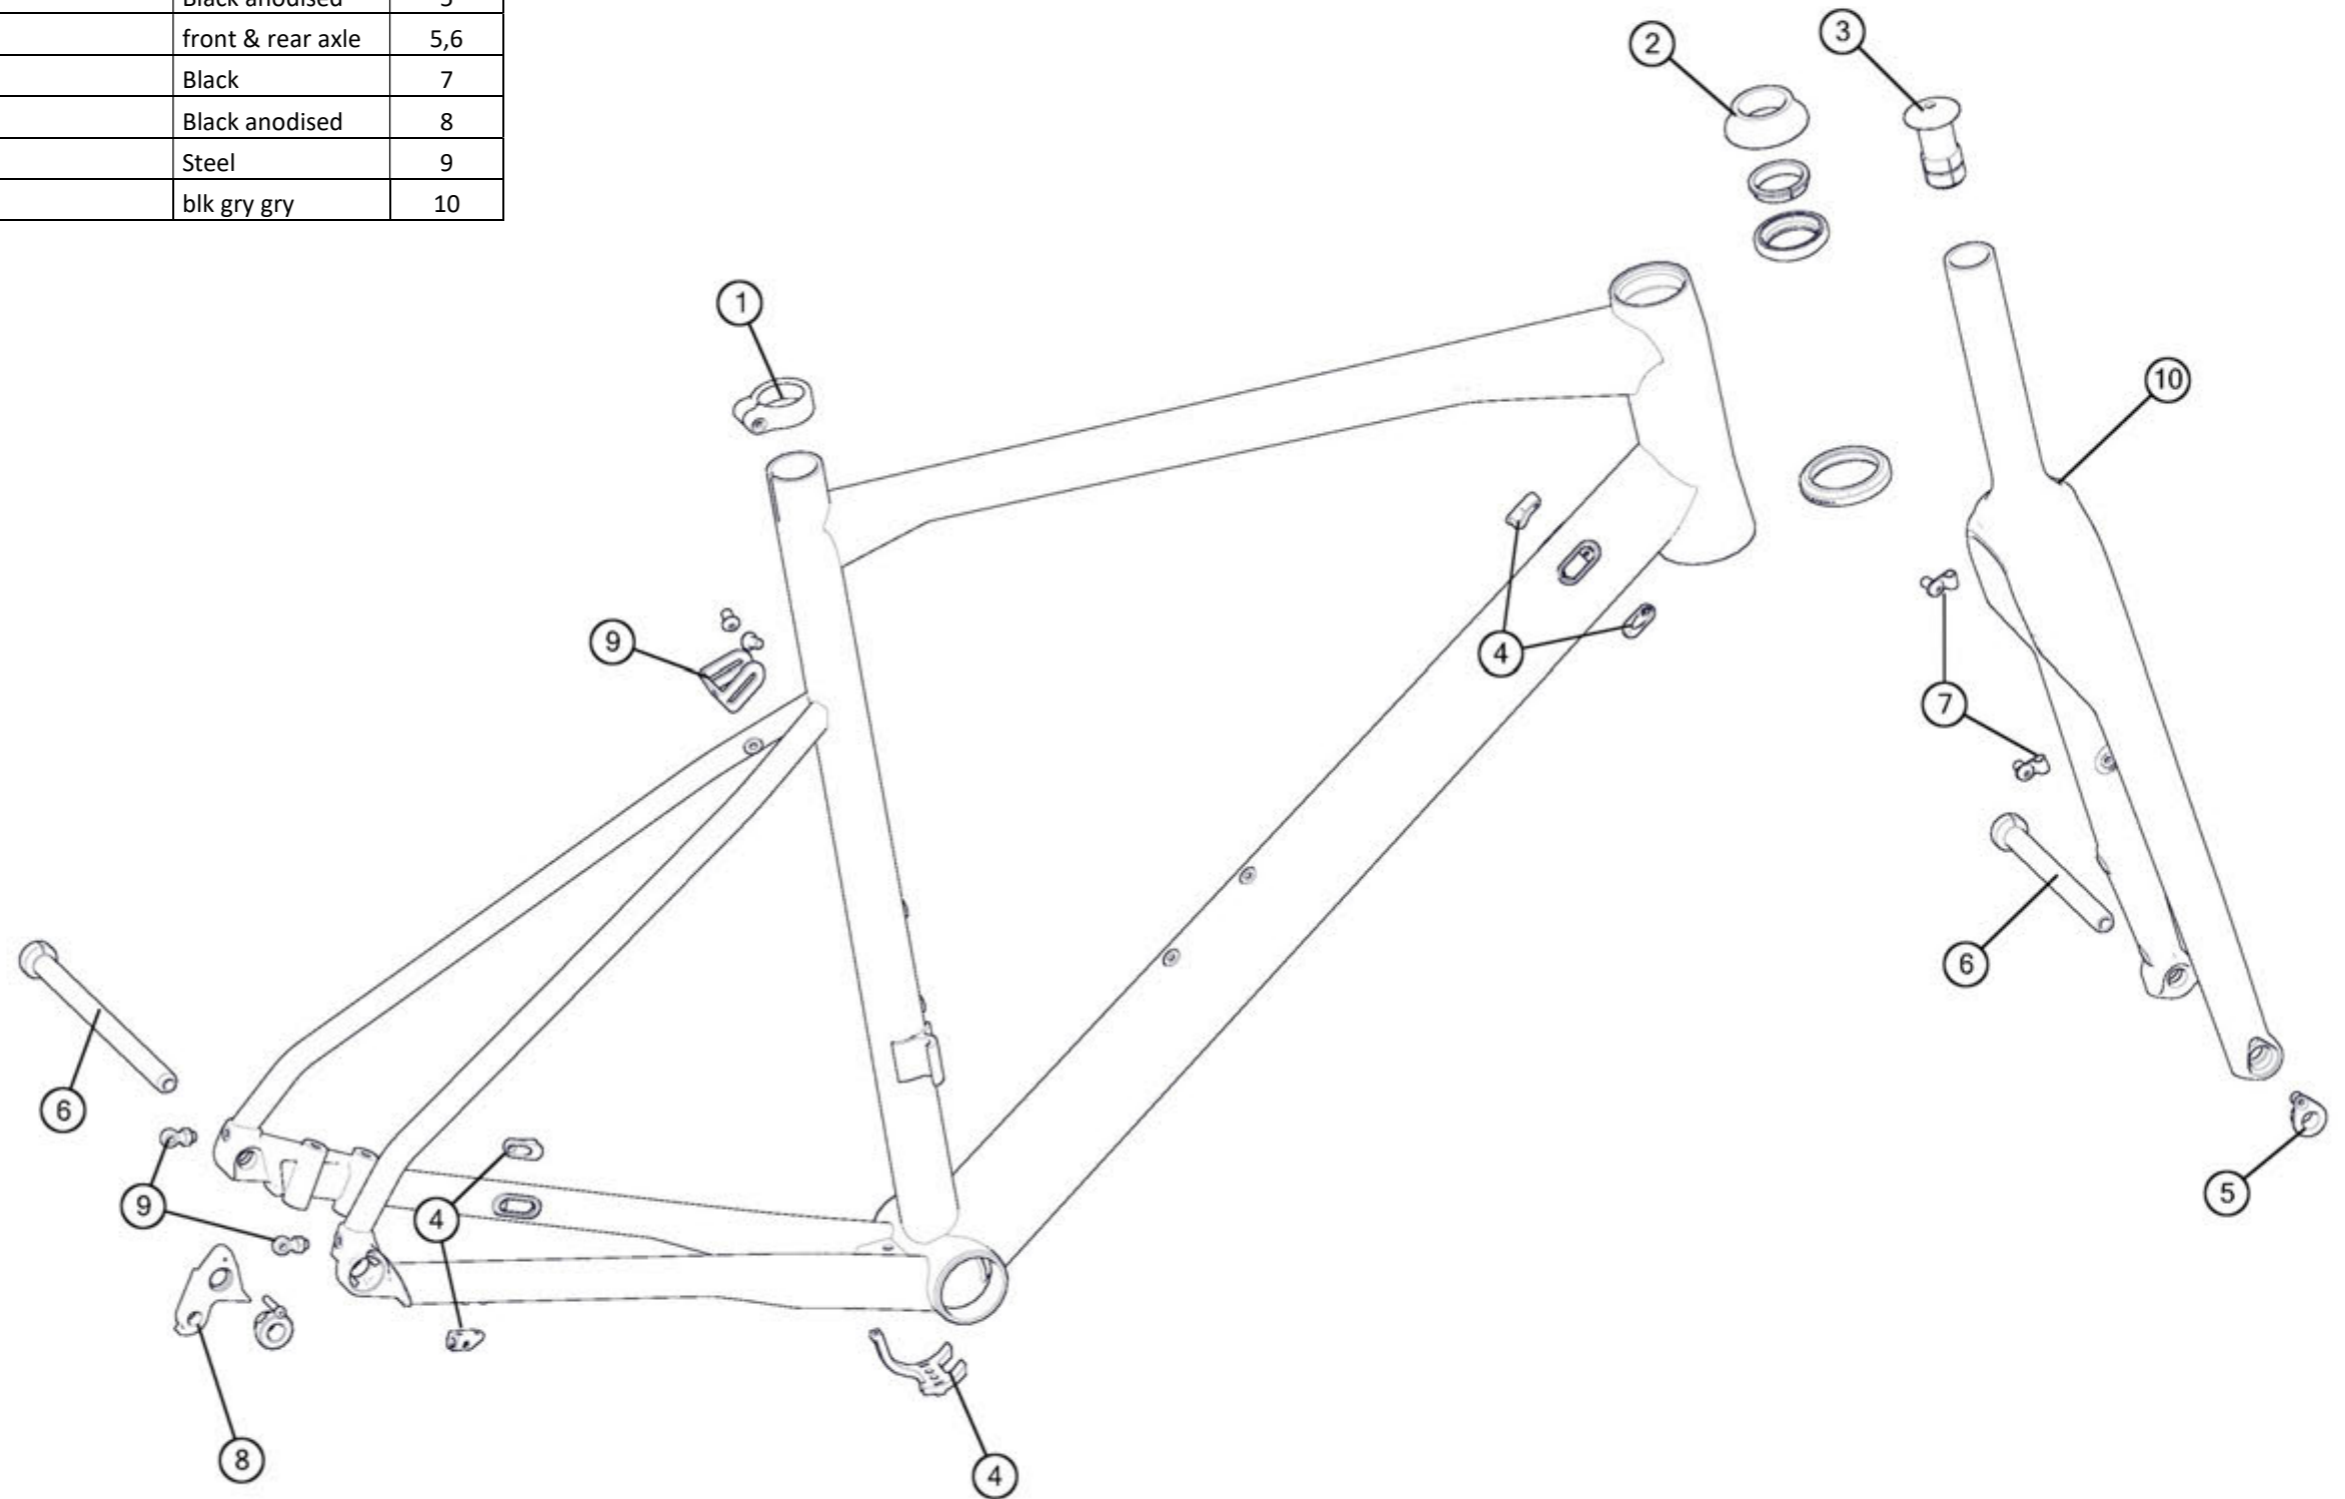

roadmachine X

Part N°	Part Name	Description	Pos. N°
300655	Seatpost clamp #20	Black anodised	1
300649	Headset FSA No. 42 / ACB w/out Crown race	Black	2
300683	Expander #5		3
300681	Cable guide #17		4
300714	Fork dropout #1	Black anodised	5
301694	Thru axle kit #3	front & rear axle	5,6
300686	Front brake cable guide	Black	7
300679	Dropout #53	Black anodised	8
300680	Fender mount RM03	Steel	9
301648	roadmachine X fork	blk gry gry	10