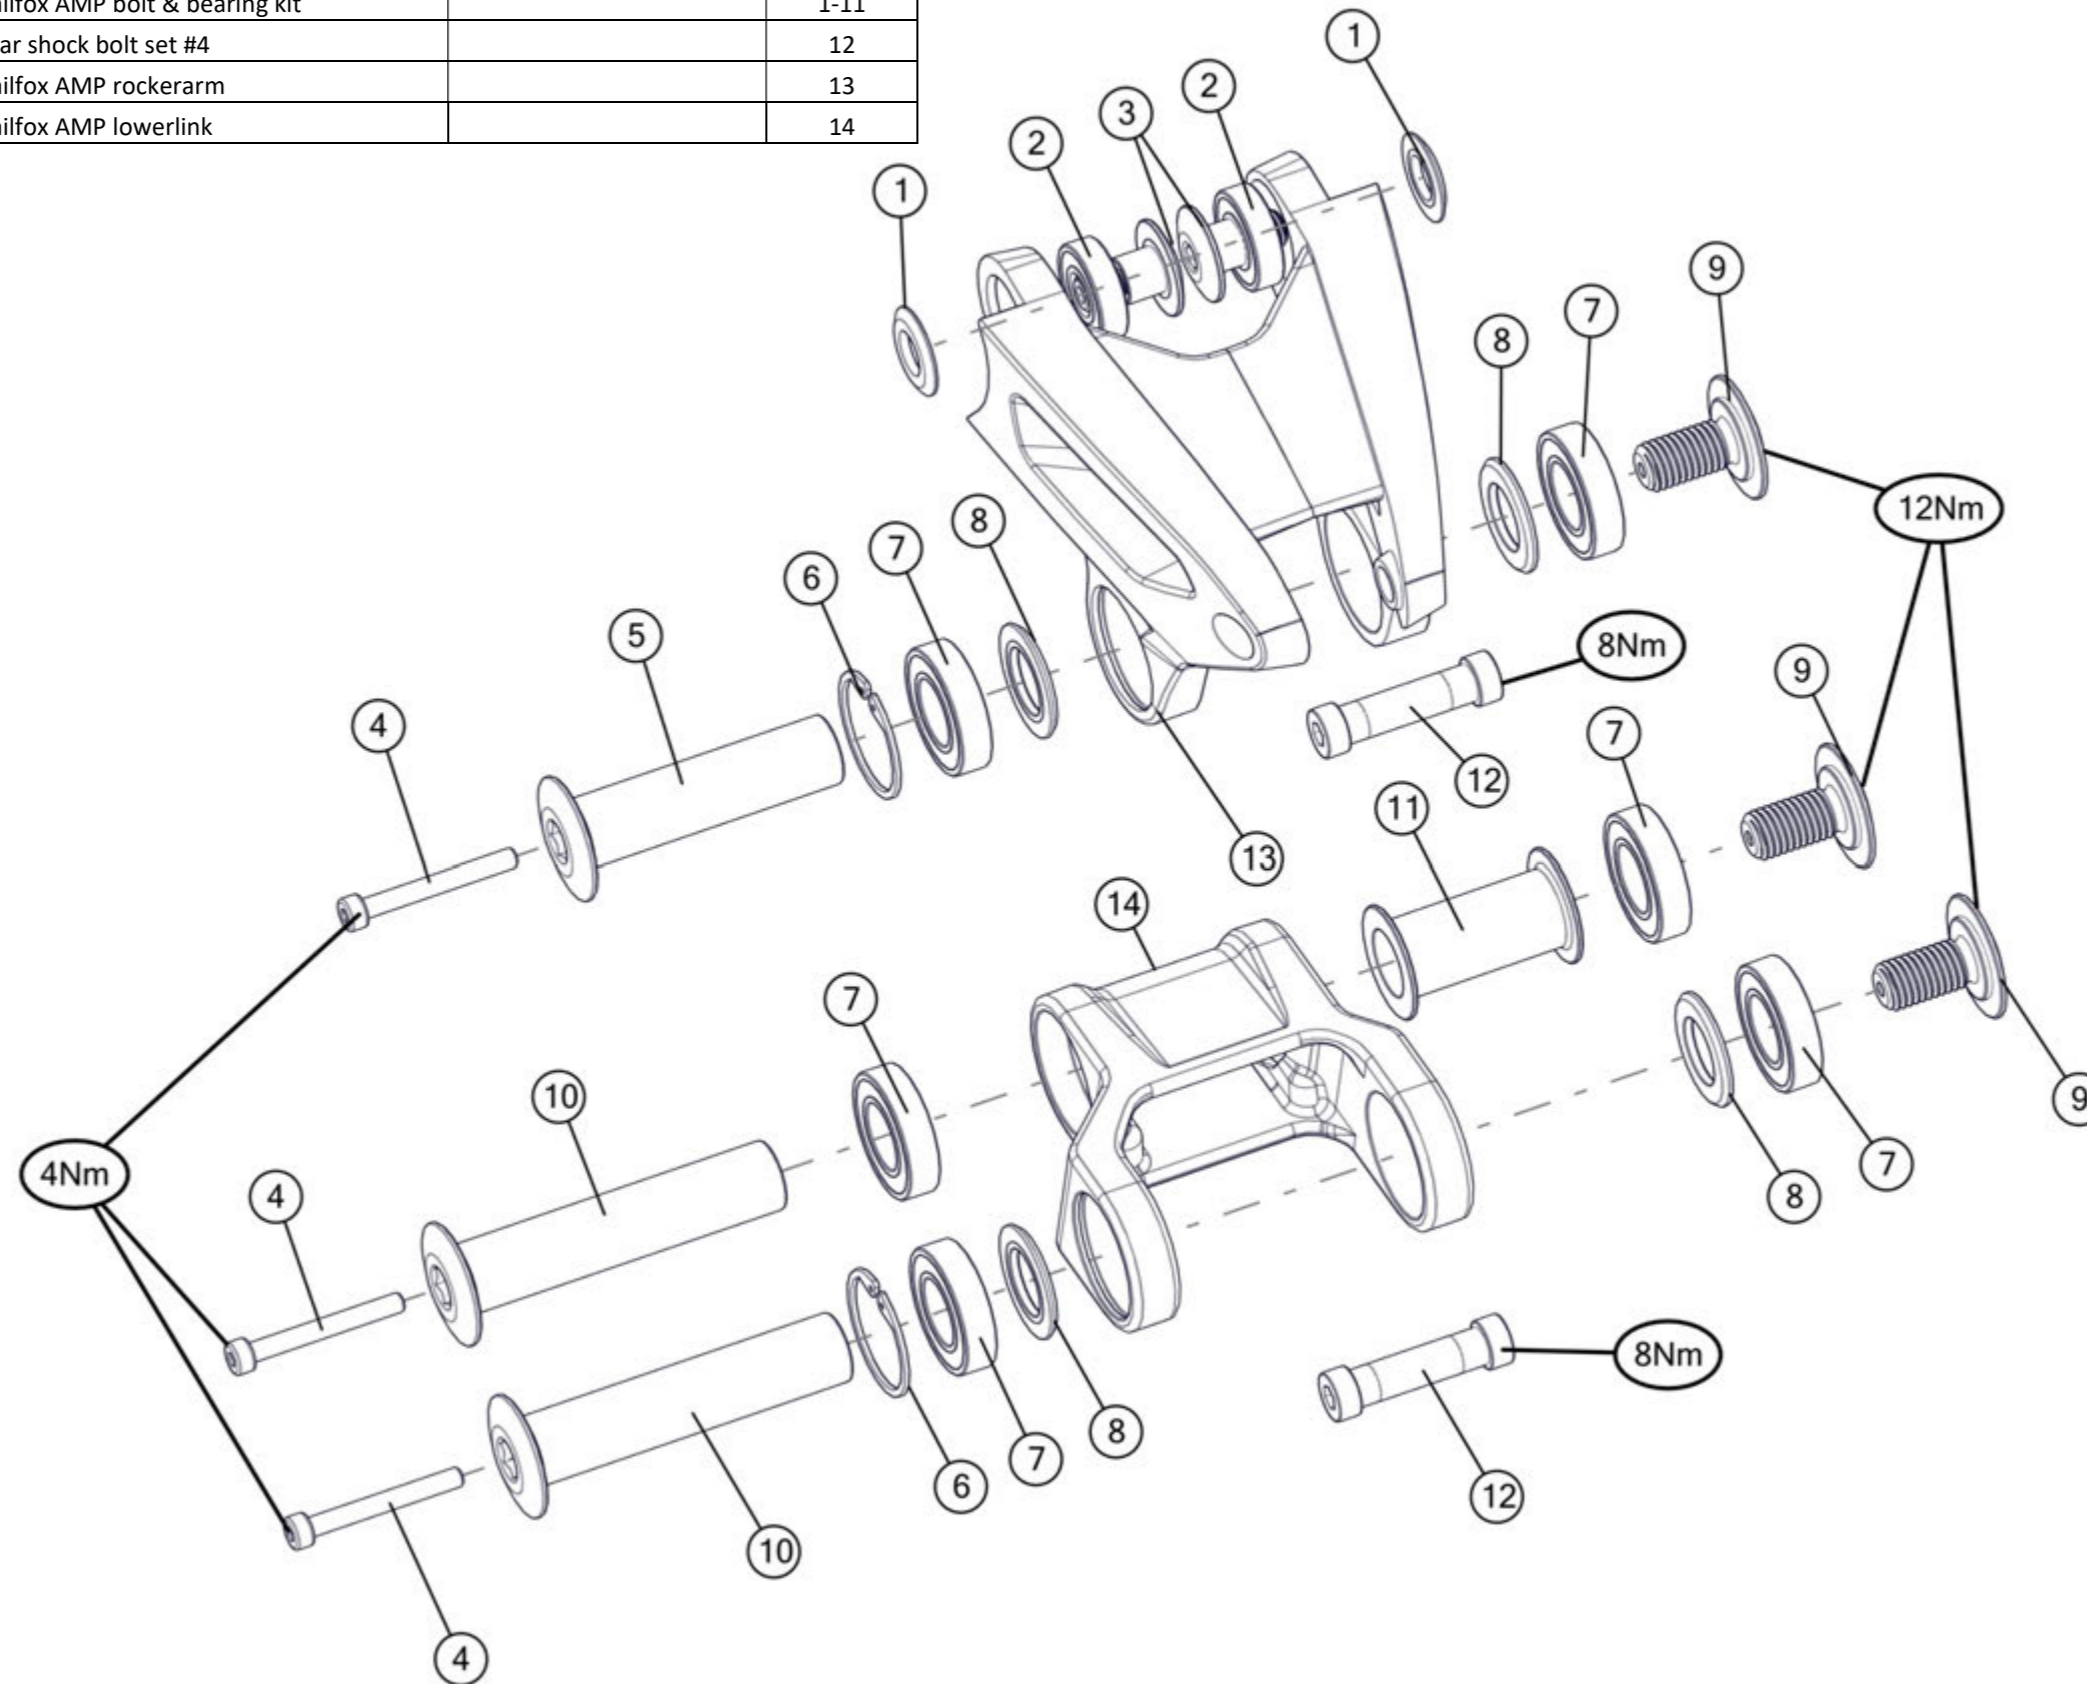

trailfox/speedfox AMP Suspension Parts

Part N°	Part Name	Description	Pos. N°
301233	trailfox AMP bolt & bearing kit		1-11
301232	Rear shock bolt set #4		12
301229	trailfox AMP rockerarm		13
301230	trailfox AMP lowerlink		14