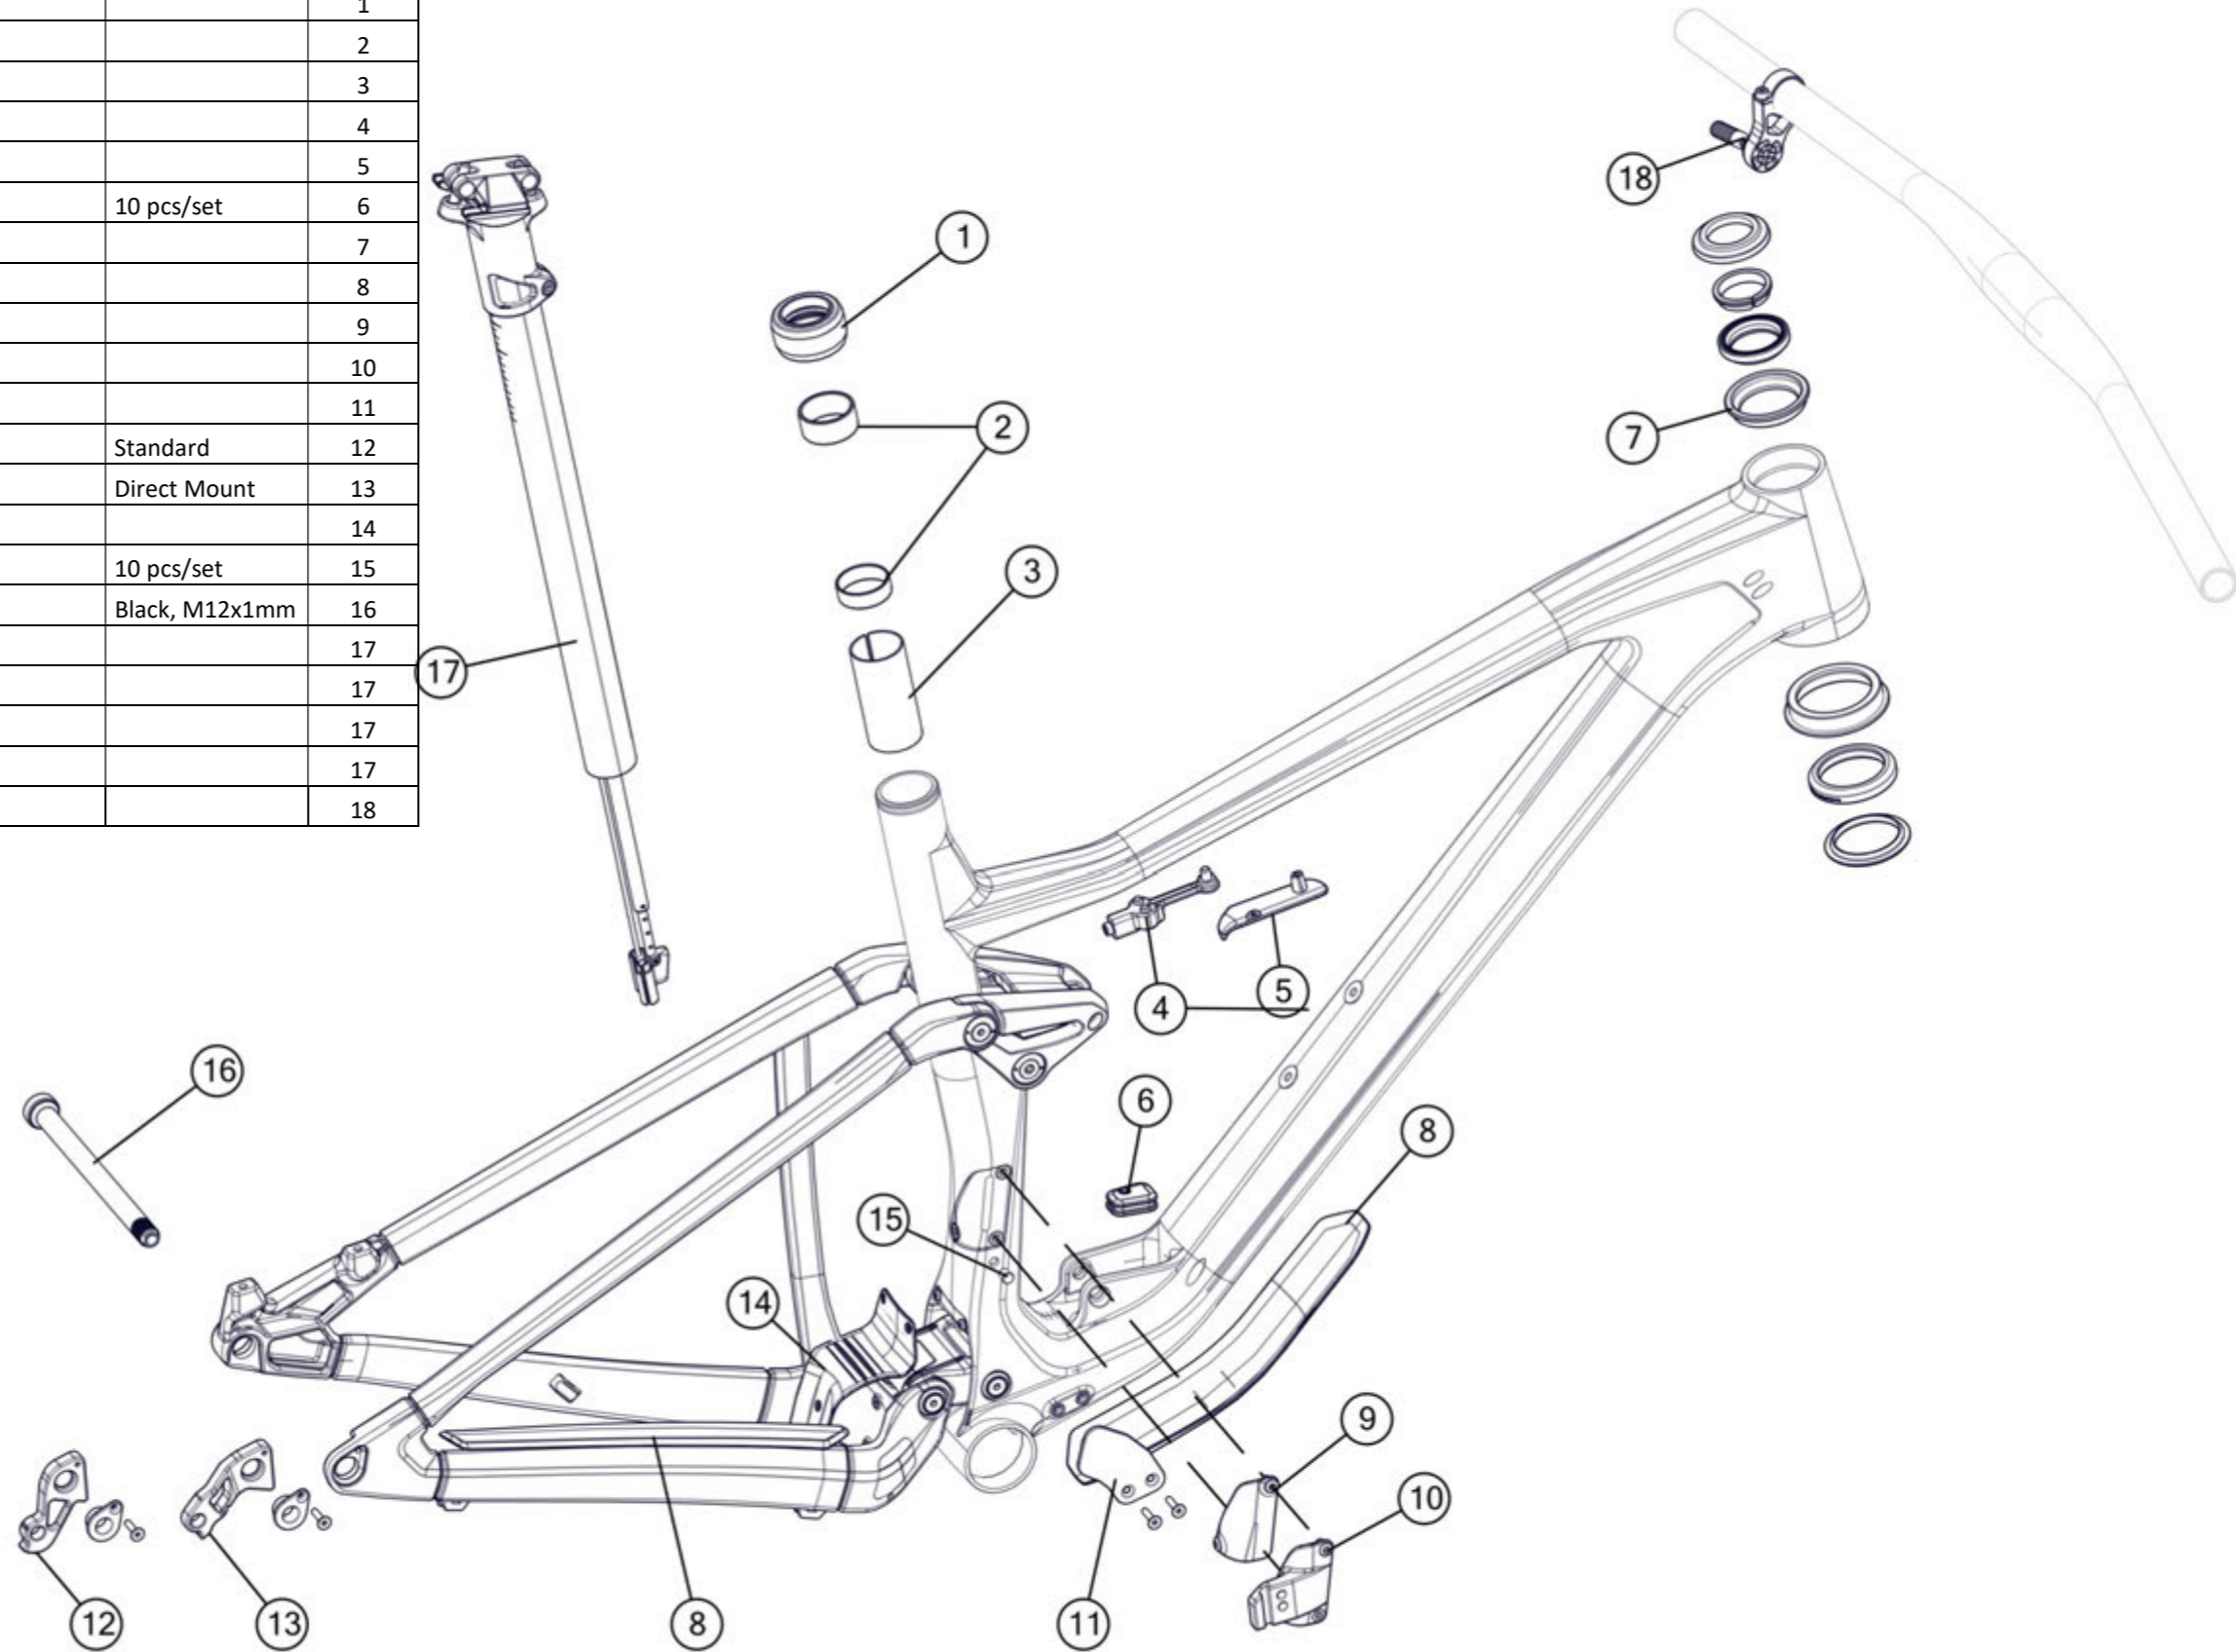

speedfox 02

Part N°	Part Name	Description	Pos. N°
301218	Trailsync dust wiper		1
301197	Speedfox Bushing Kit		2
301205	Sleeve Kit		3
301221	Trailsync lockbody kit		4
301198	Speedfox Lockbody Cover		5
301203	Shock Remote Rubber Seal	10 pcs/set	6
300467	Headset A45AC1		7
301199	speedfox agonist C/S and D/T protection		8
301195	speedfox agonist FD Cover		9
301194	speedfox agonist FD Hanger		10
221315	Chaincatcher SF01/02 29		11
301701	Dropout #65	Standard	12
301702	Dropout #66	Direct Mount	13
301196	Lowerlink Protection		14
213693	Di2 plug kit # 2	10 pcs/set	15
301696	Thru axle kit #5	Black, M12x1mm	16
301660	Trailsync post S 29		17
301212	Trailsync post M 29		17
301213	Trailsync post L 29		17
301214	Trailsync post XL 29		17
301271	Trailsync remote lever		18