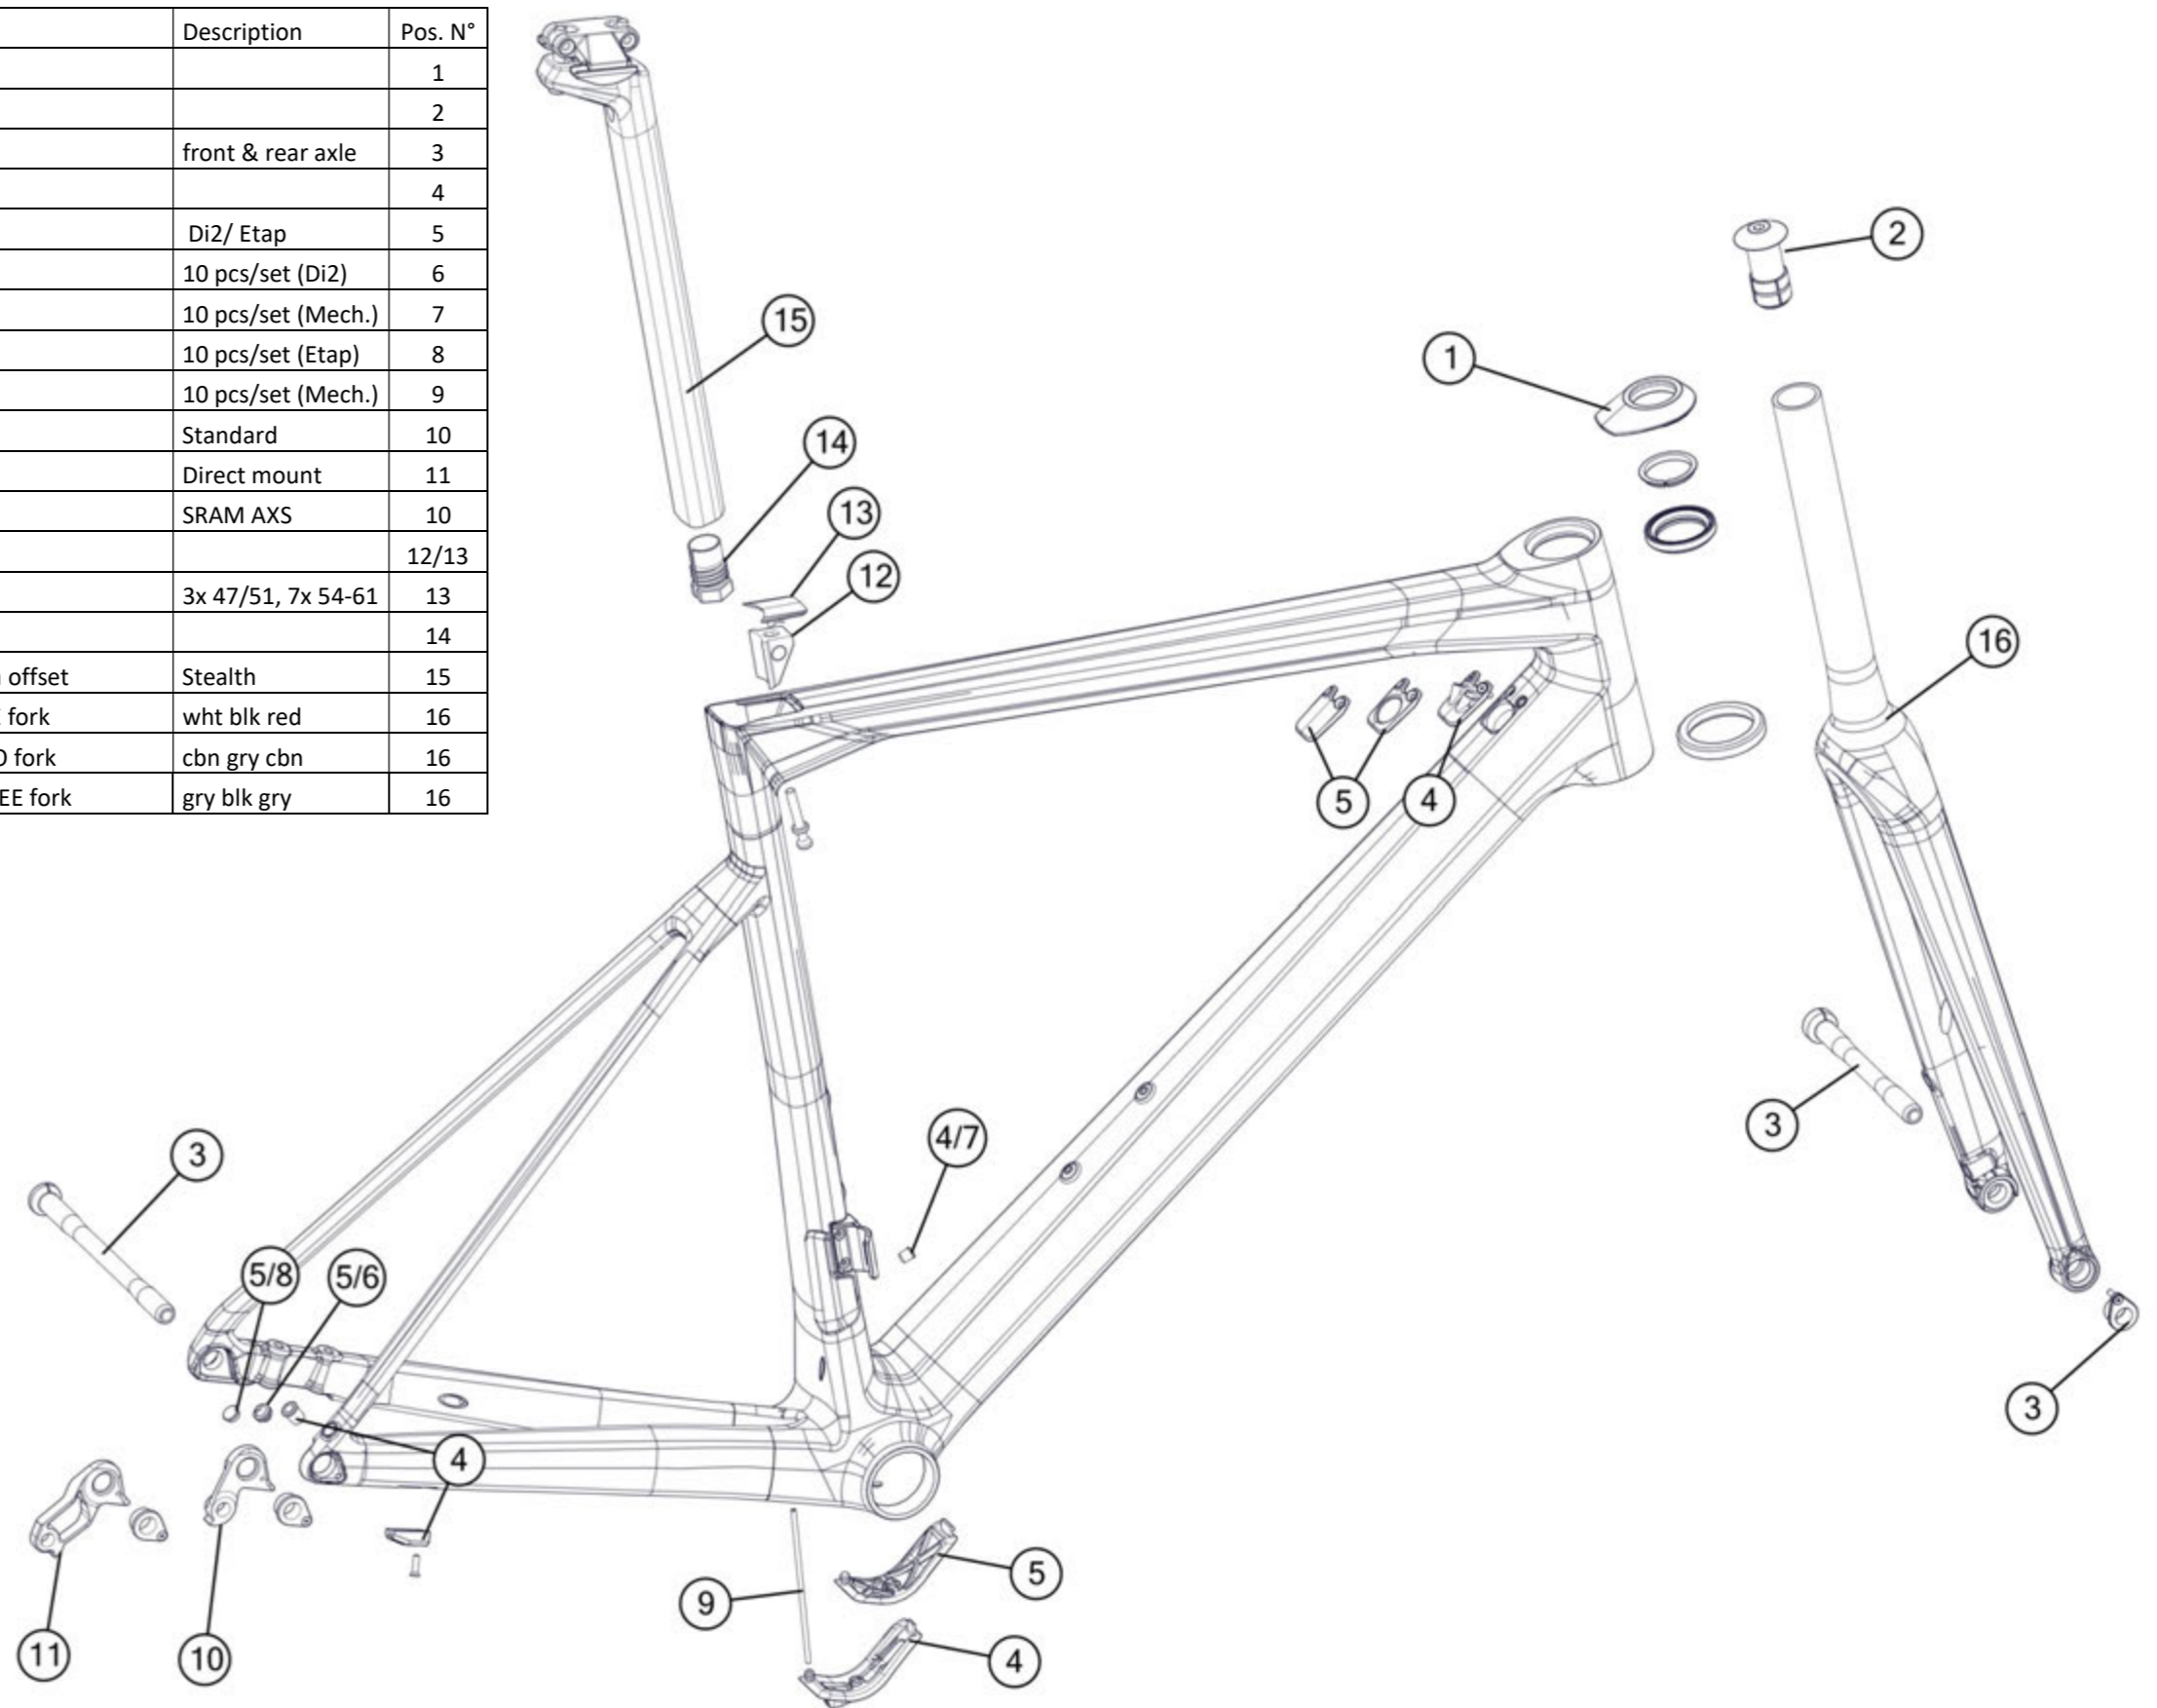

teammachine SLR02 Disc

Part N°	Part Name	Description	Pos. N°
301148	Headset SLR01/02 MY18		1
213682	Expander # 2		2
301628	Thru axle kit #1	front & rear axle	3
301100	Mechanical kit # 7		4
301102	Di2 kit # 8	Di2/ Etap	5
213675	Di2 plug kit # 1	10 pcs/set (Di2)	6
212492	Di2 Plug kit # 3	10 pcs/set (Mech.)	7
301103	Di2 Plug kit # 6	10 pcs/set (Etap)	8
301149	FD wire liner	10 pcs/set (Mech.)	9
301092	Dropout # 58	Standard	10
301093	Dropout # 59	Direct mount	11
302109	Dropout #70	SRAM AXS	10
301098	Seatpost clamp # 21		12/13
301270	Seatpost clamp cover kit	3x 47/51, 7x 54-61	13
219532	Battery adapter		14
301145	teammachine seatpost, 15mm offset	Stealth	15
301656006841	teammachine SLR02 DISC ONE fork	wht blk red	16
301656006843	teammachine SLR02 DISC TWO fork	cbn gry cbn	16
301656006842	teammachine SLR02 DISC THREE fork	gry blk gry	16