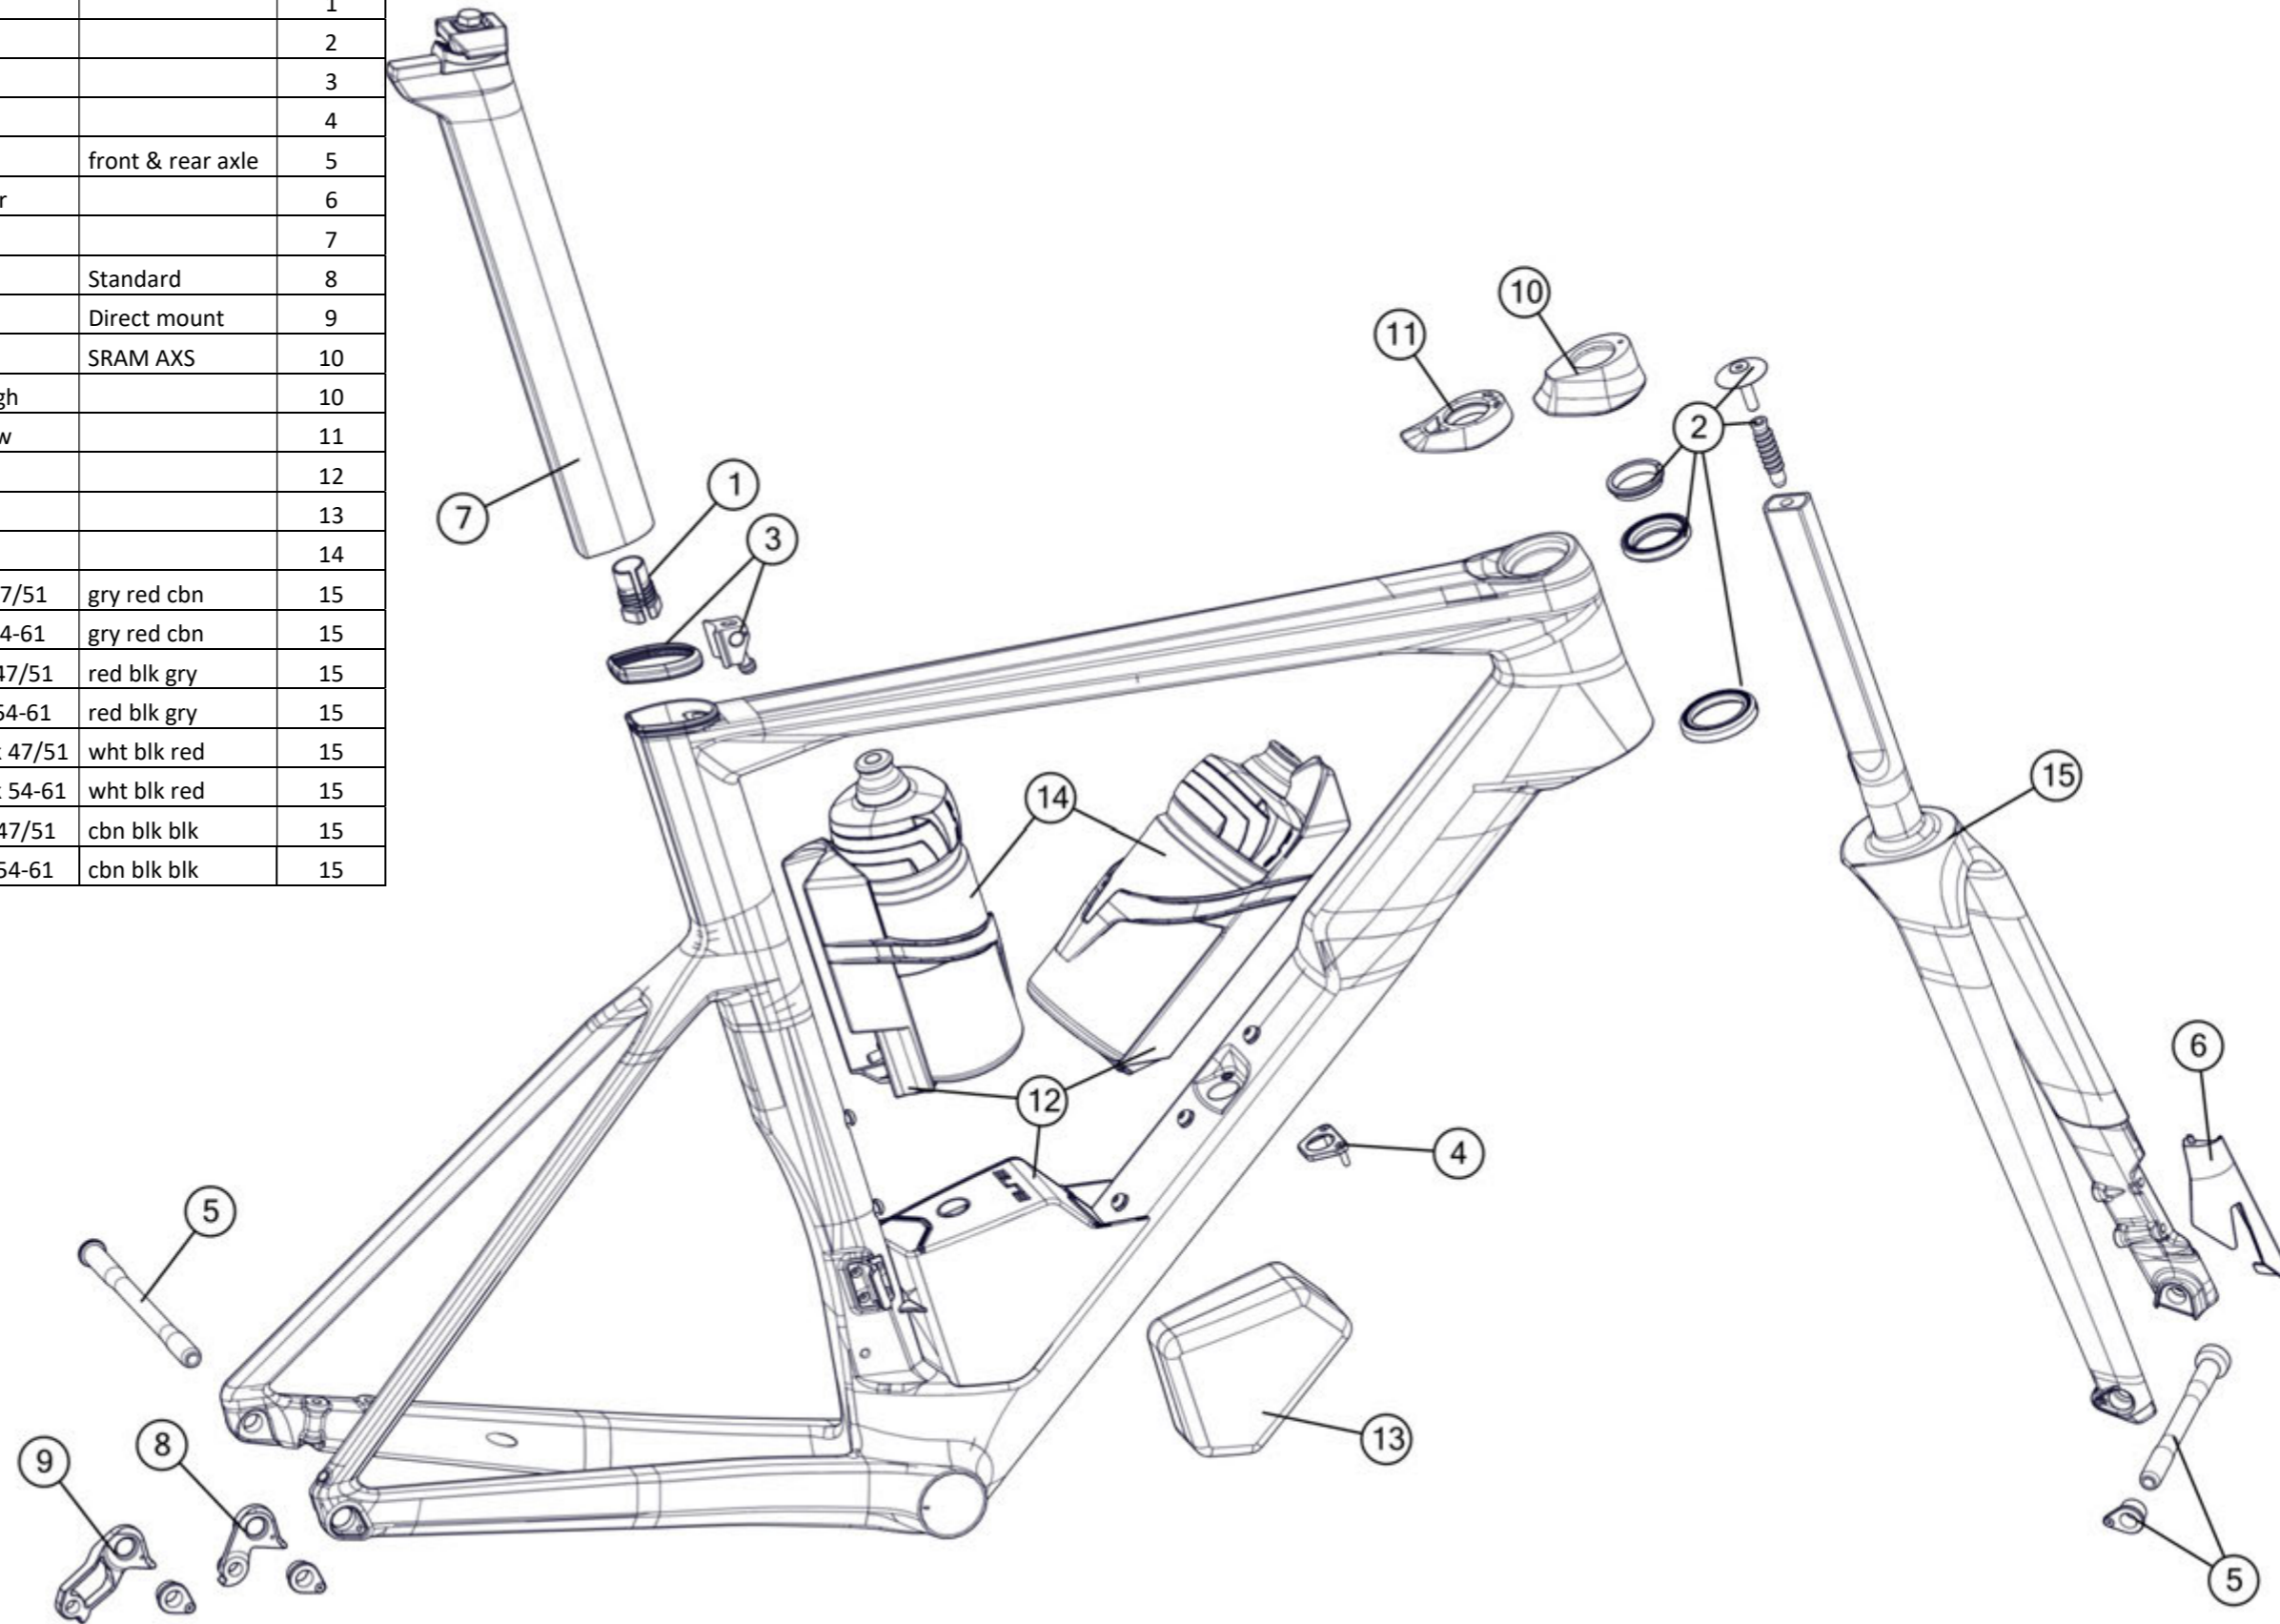

timemachine 01 Road

Part N°	Part Name	Description	Pos. N°
212500	Internal battery adapter		1
301635	Timemachine 01 ROAD headset		2
301636	Seatpost clamp #22		3
301637	Cable guide #22		4
301628	Thru axle kit #1	front & rear axle	5
301639	Timemachine 01 ROAD rotor cover		6
301640	timemachine 01 ROAD Seatpost		7
301092	Dropout # 58	Standard	8
301093	Dropout # 59	Direct mount	9
302109	Dropout #70	SRAM AXS	10
301705	Timemachine Road 01 topcone high		10
301706	Timemachine Road 01 topcone low		11
301709	Aero module		12
301710	Aero module Innerbag		13
301711	Aero module Waterbottle		14
301634006805	timemachine 01 ROAD ONE fork 47/51	gry red cbn	15
301634006806	timemachine 01 ROAD ONE fork 54-61	gry red cbn	15
301634006801	timemachine 01 ROAD TWO fork 47/51	red blk gry	15
301634006802	timemachine 01 ROAD TWO fork 54-61	red blk gry	15
301634006803	timemachine 01 ROAD THREE fork 47/51	wht blk red	15
301634006804	timemachine 01 ROAD THREE fork 54-61	wht blk red	15
301634006807	timemachine 01 ROAD MOD fork 47/51	cbn blk blk	15
301634006808	timemachine 01 ROAD MOD fork 54-61	cbn blk blk	15