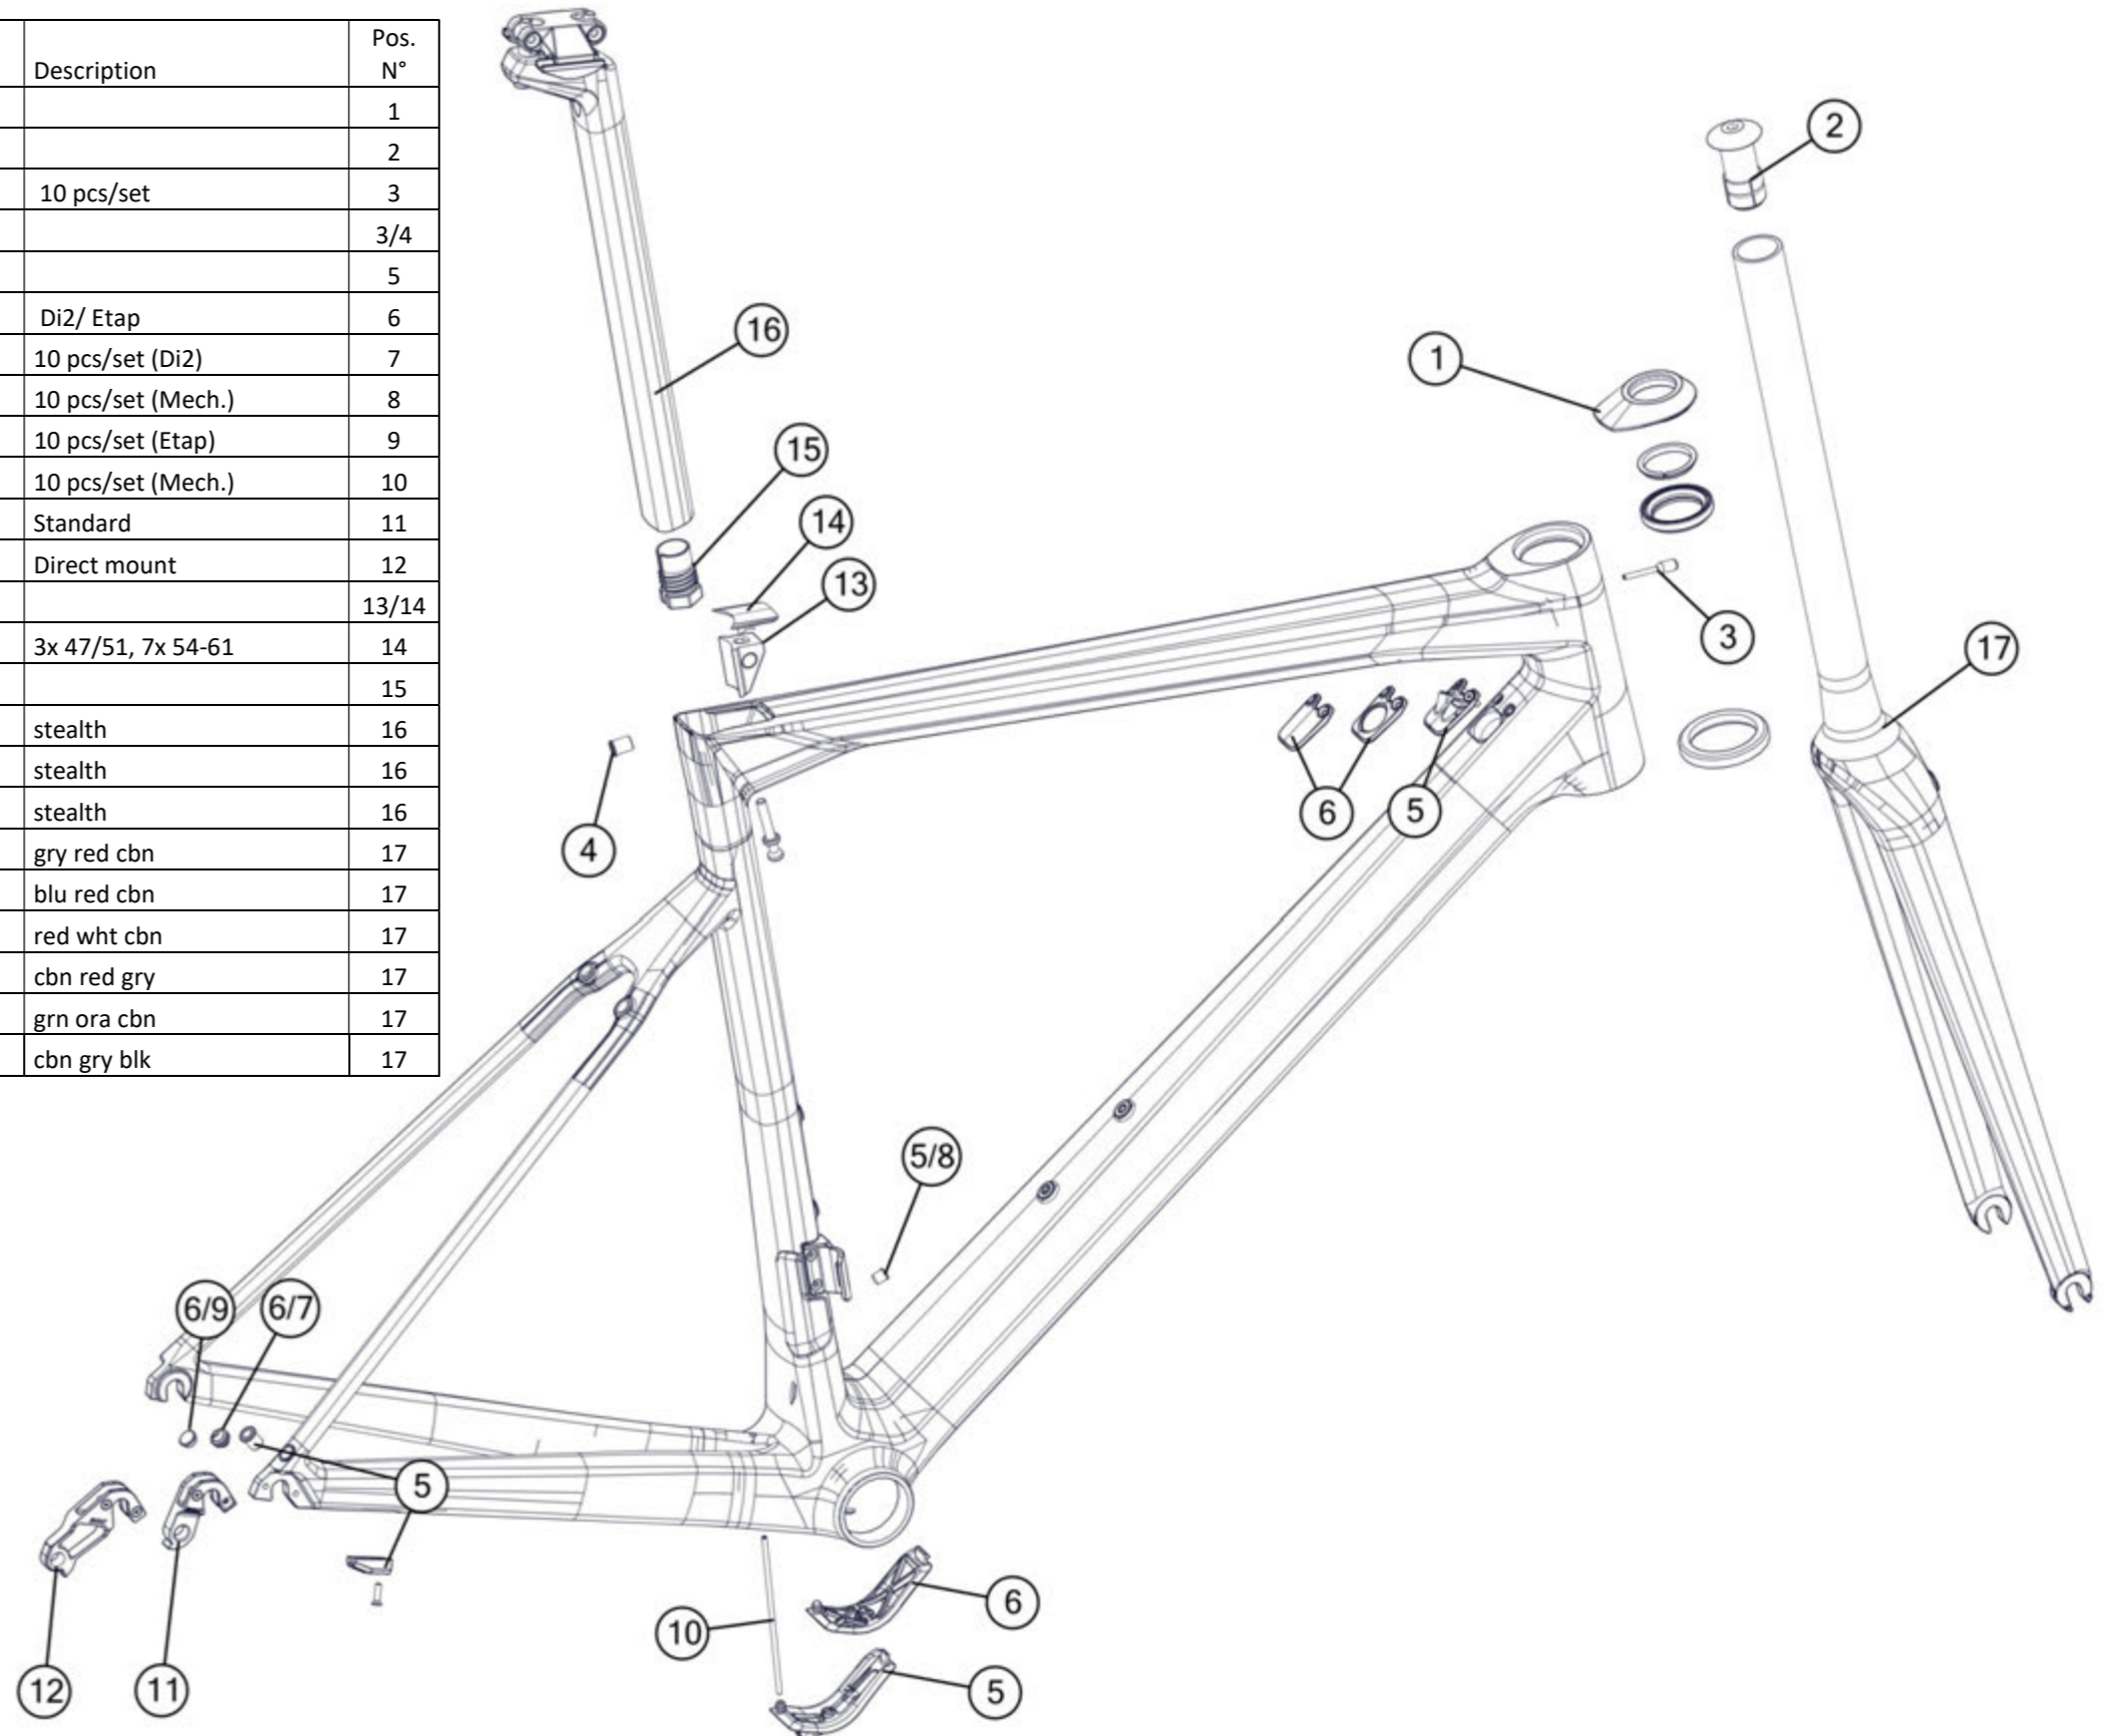

teammachine SLR01

Part N°	Part Name	Description	Pos. N°
301148	Headset SLR01/02 MY18		1
213678	Expander # 1		2
301104	Ball ferrules	10 pcs/set	3
301105	Cable stopper kit # 1		3/4
301100	Mechanical kit # 7		5
301102	Di2 kit # 8	Di2/ Etap	6
213675	Di2 plug kit # 1	10 pcs/set (Di2)	7
212492	Di2 Plug kit # 3	10 pcs/set (Mech.)	8
301103	Di2 Plug kit # 6	10 pcs/set (Etap)	9
301149	FD wire liner	10 pcs/set (Mech.)	10
301090	Dropout # 56	Standard	11
301091	Dropout # 57	Direct mount	12
301098	Seatpost clamp # 21		13/14
301270	Seatpost clamp cover kit	3x 47/51, 7x 54-61	14
212500	Internal battery adapter		15
301143	teammachine SLR01 seatpost, 0mm offset	stealth	16
301145	teammachine SLR01 seatpost, 15mm offset	stealth	16
301147	teammachine SLR01 seatpost, 30mm offset	stealth	16
301625006776	teammachine SLR01 ONE fork	gry red cbn	17
301625006777	teammachine SLR01 TWO fork	blu red cbn	17
301625006778	teammachine SLR01 THREE fork	red wht cbn	17
301625006775	teammachine SLR01 FOUR fork	cbn red gry	17
301625006780	teammachine SLR01 MOD fork	grn ora cbn	17
301625006779	teammachine SLR01 MOD fork	cbn gry blk	17