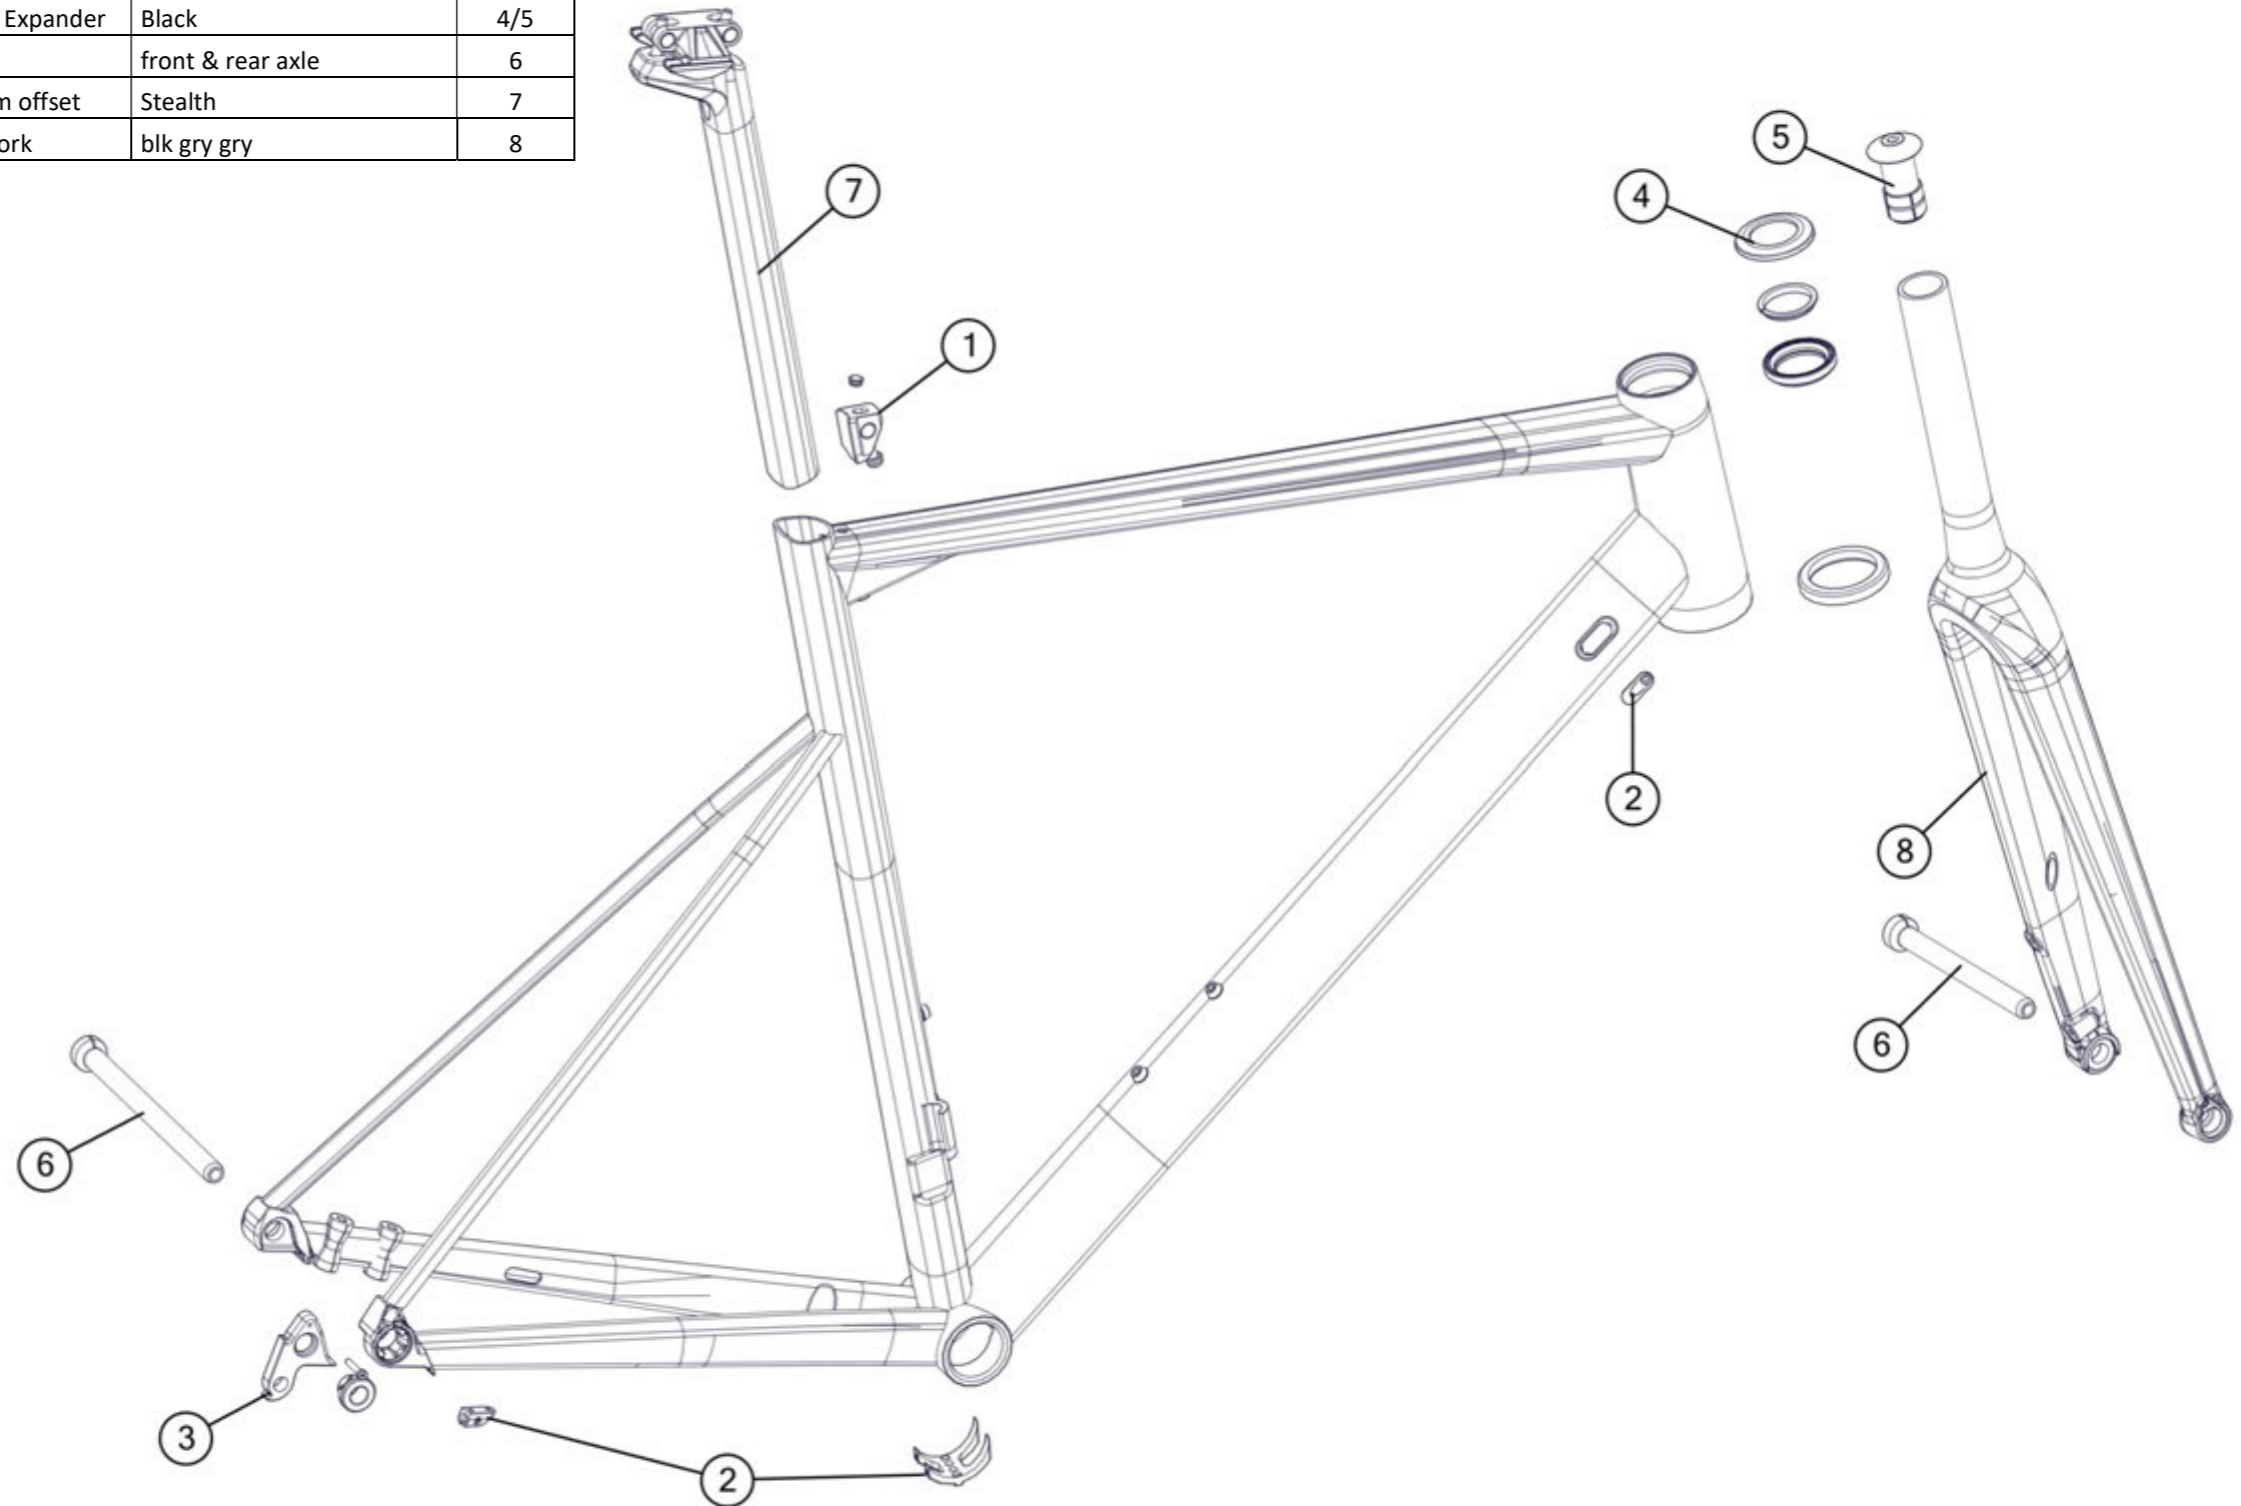

teammachine ALR01 Disc

Part N°	Part Name	Description	Pos. N°
301631	Seatpost clamp #23	Black anodized	1
301665	Cable guide #21	Black	2
300679	Dropout #53	Sandblasted black anodized	3
301693	teammachine ALR Headset & Expander	Black	4/5
301694	Thru axle kit #3	front & rear axle	6
301145	teammachine seatpost, 15mm offset	Stealth	7
301630	teammachine ALR Disc ONE fork	blk gry gry	8