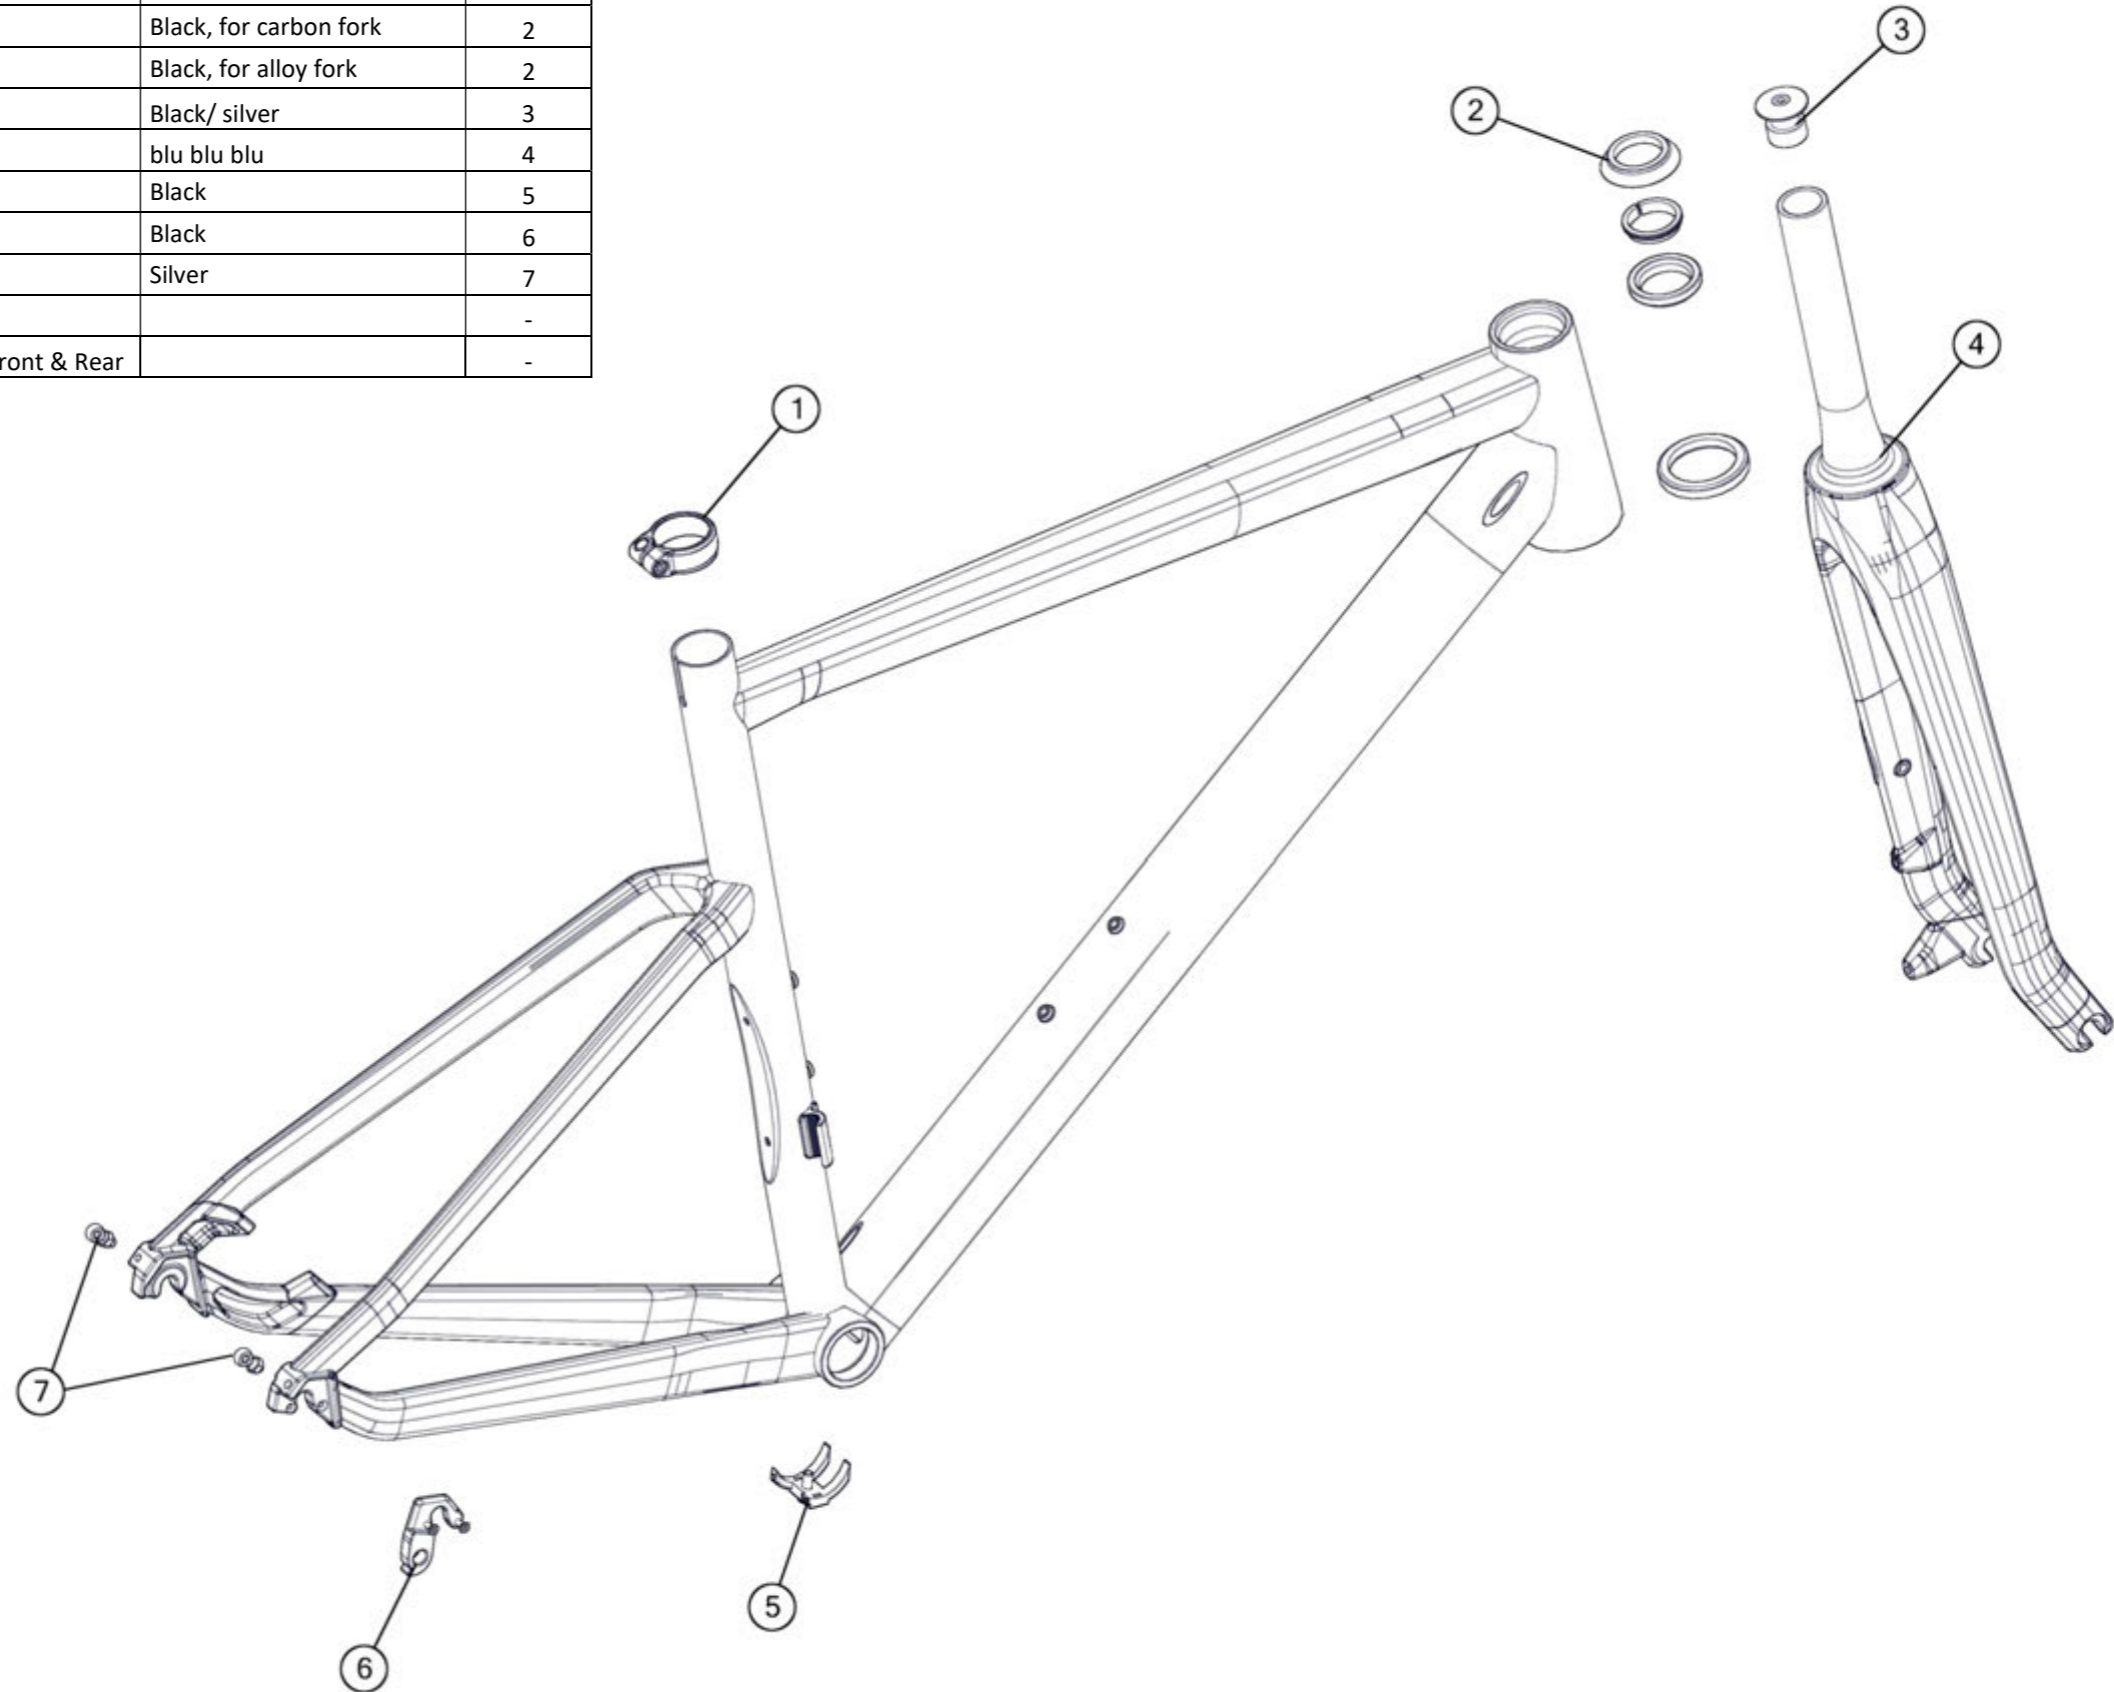

alpenchallenge AC01 Derailleur

Part N°	Description	Pos. N°
207460	Raceclamp	1
213713	Headset VP-B351AC1	2
300650	Headset FSA NO. 42 / 48 / ACB	2
220579	Expander # 3	3
301661006859	alpenchallenge 01 THREE fork	4
212539	BB cable guide # 2	5
212177	Dropout # 37	6
216673	Fender mount	7
301167	Kickstand mount cover	-
218465	AC01 City Kit Fenders - Black, Front & Rear	-