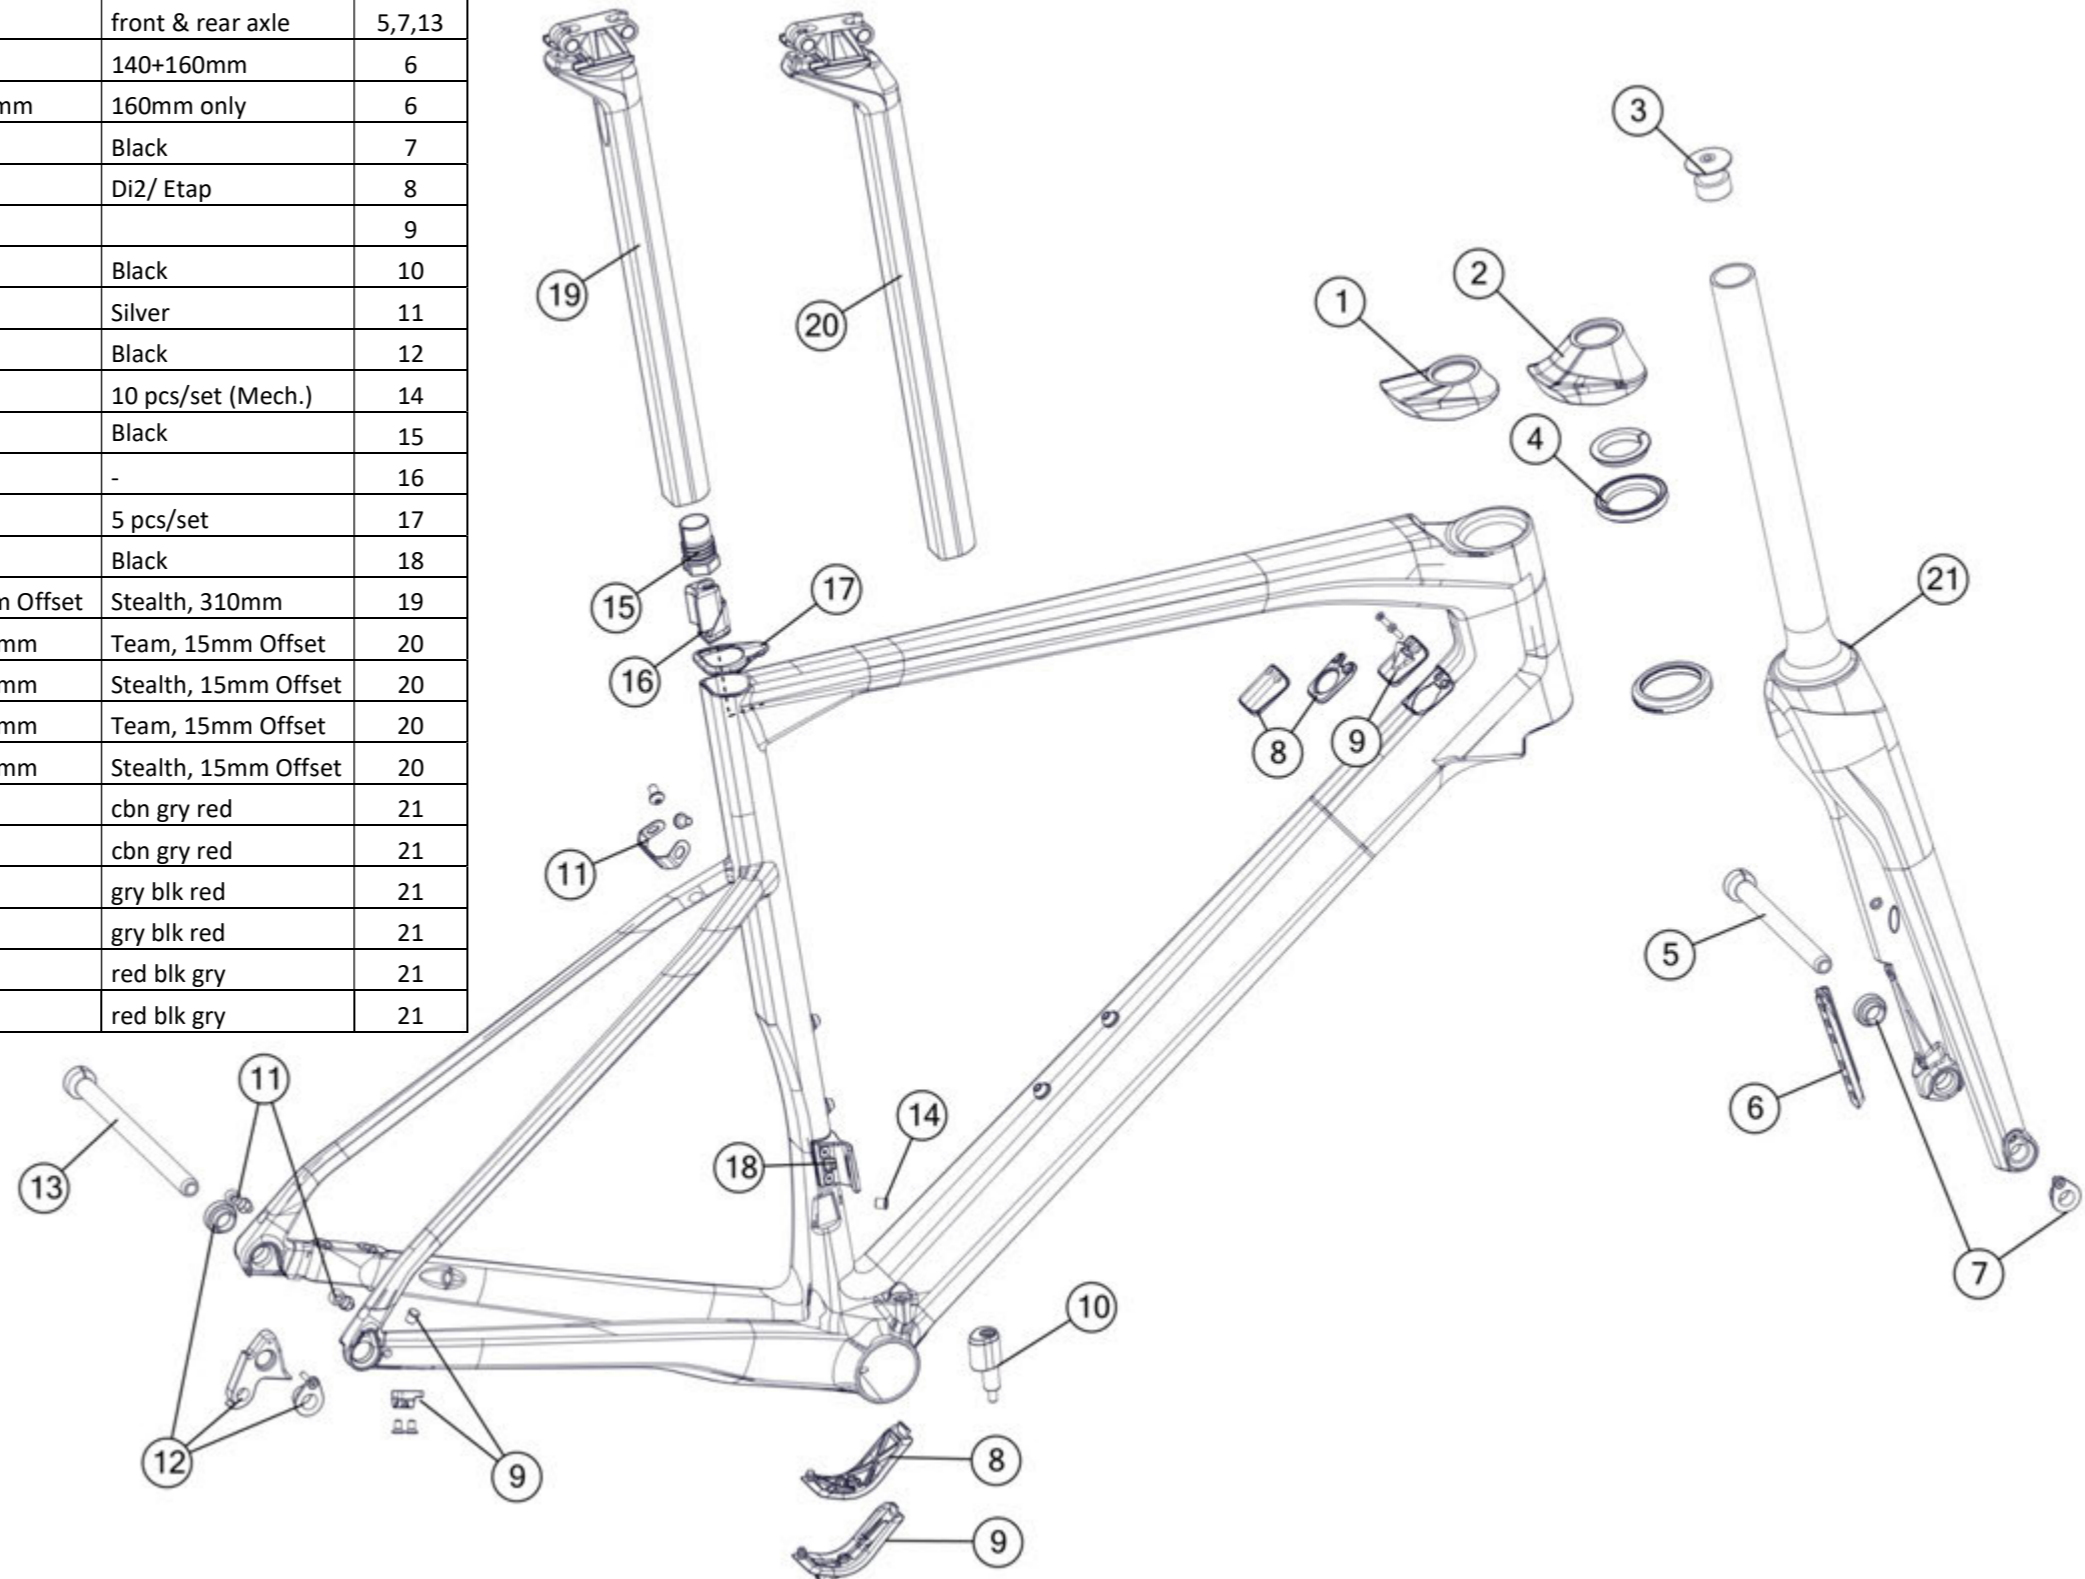

Part N°	Part Name	Description	Pos. N°
300718	Roadmachine 02 Topcone low	UD carbon	1
300717	Roadmachine 02 Topcone high	UD carbon	2
300716	Expander #4	Black	3
300711	Roadmachine Headset (w/o Topcone)	1 1/2" - 1 1/4"	4
301692	Thru axle kit #2	front & rear axle	5,7,13
300710	Roadmachine front brake adapter	140+160mm	6
301004	Roadmachine front brake adapter 160mm	160mm only	6
300714	Fork dropout #1	Black	7
301101	Di2 kit # 7	Di2/ Etap	8
301099	Mechanical kit # 6		9
300715	Roadmachine chainguide	Black	10
300719	Roadmachine 02 Fender Mount	Silver	11
300696	Dropout # 52	Black	12
300913	Di2 plug kit # 5	10 pcs/set (Mech.)	14
212500	Internal battery adapter	Black	15
300705	Seatpost clamp # 18	-	16
301038	roadmachine seattube seal	5 pcs/set	17
300706	Roadmachine FD hanger	Black	18
301269	roadmachine 01, carbon Seatpost, 0mm Offset	Stealth, 310mm	19
300814	roadmachine 01, carbon Seatpost, 250mm	Team, 15mm Offset	20
300815	roadmachine 01, carbon Seatpost, 250mm	Stealth, 15mm Offset	20
300639	roadmachine 01, carbon Seatpost, 310mm	Team, 15mm Offset	20
300640	roadmachine 01, carbon Seatpost, 310mm	Stealth, 15mm Offset	20
301623006767	roadmachine 02 ONE fork 47/51	cbn gry red	21
301623006768	roadmachine 02 ONE fork 54-61	cbn gry red	21
301623006765	roadmachine 02 TWO fork 47/51	gry blk red	21
301623006766	roadmachine 02 TWO fork 54-61	gry blk red	21
301623006763	roadmachine 02 THREE fork 47/51	red blk gry	21
301623006764	roadmachine 02 THREE fork 54-61	red blk gry	21