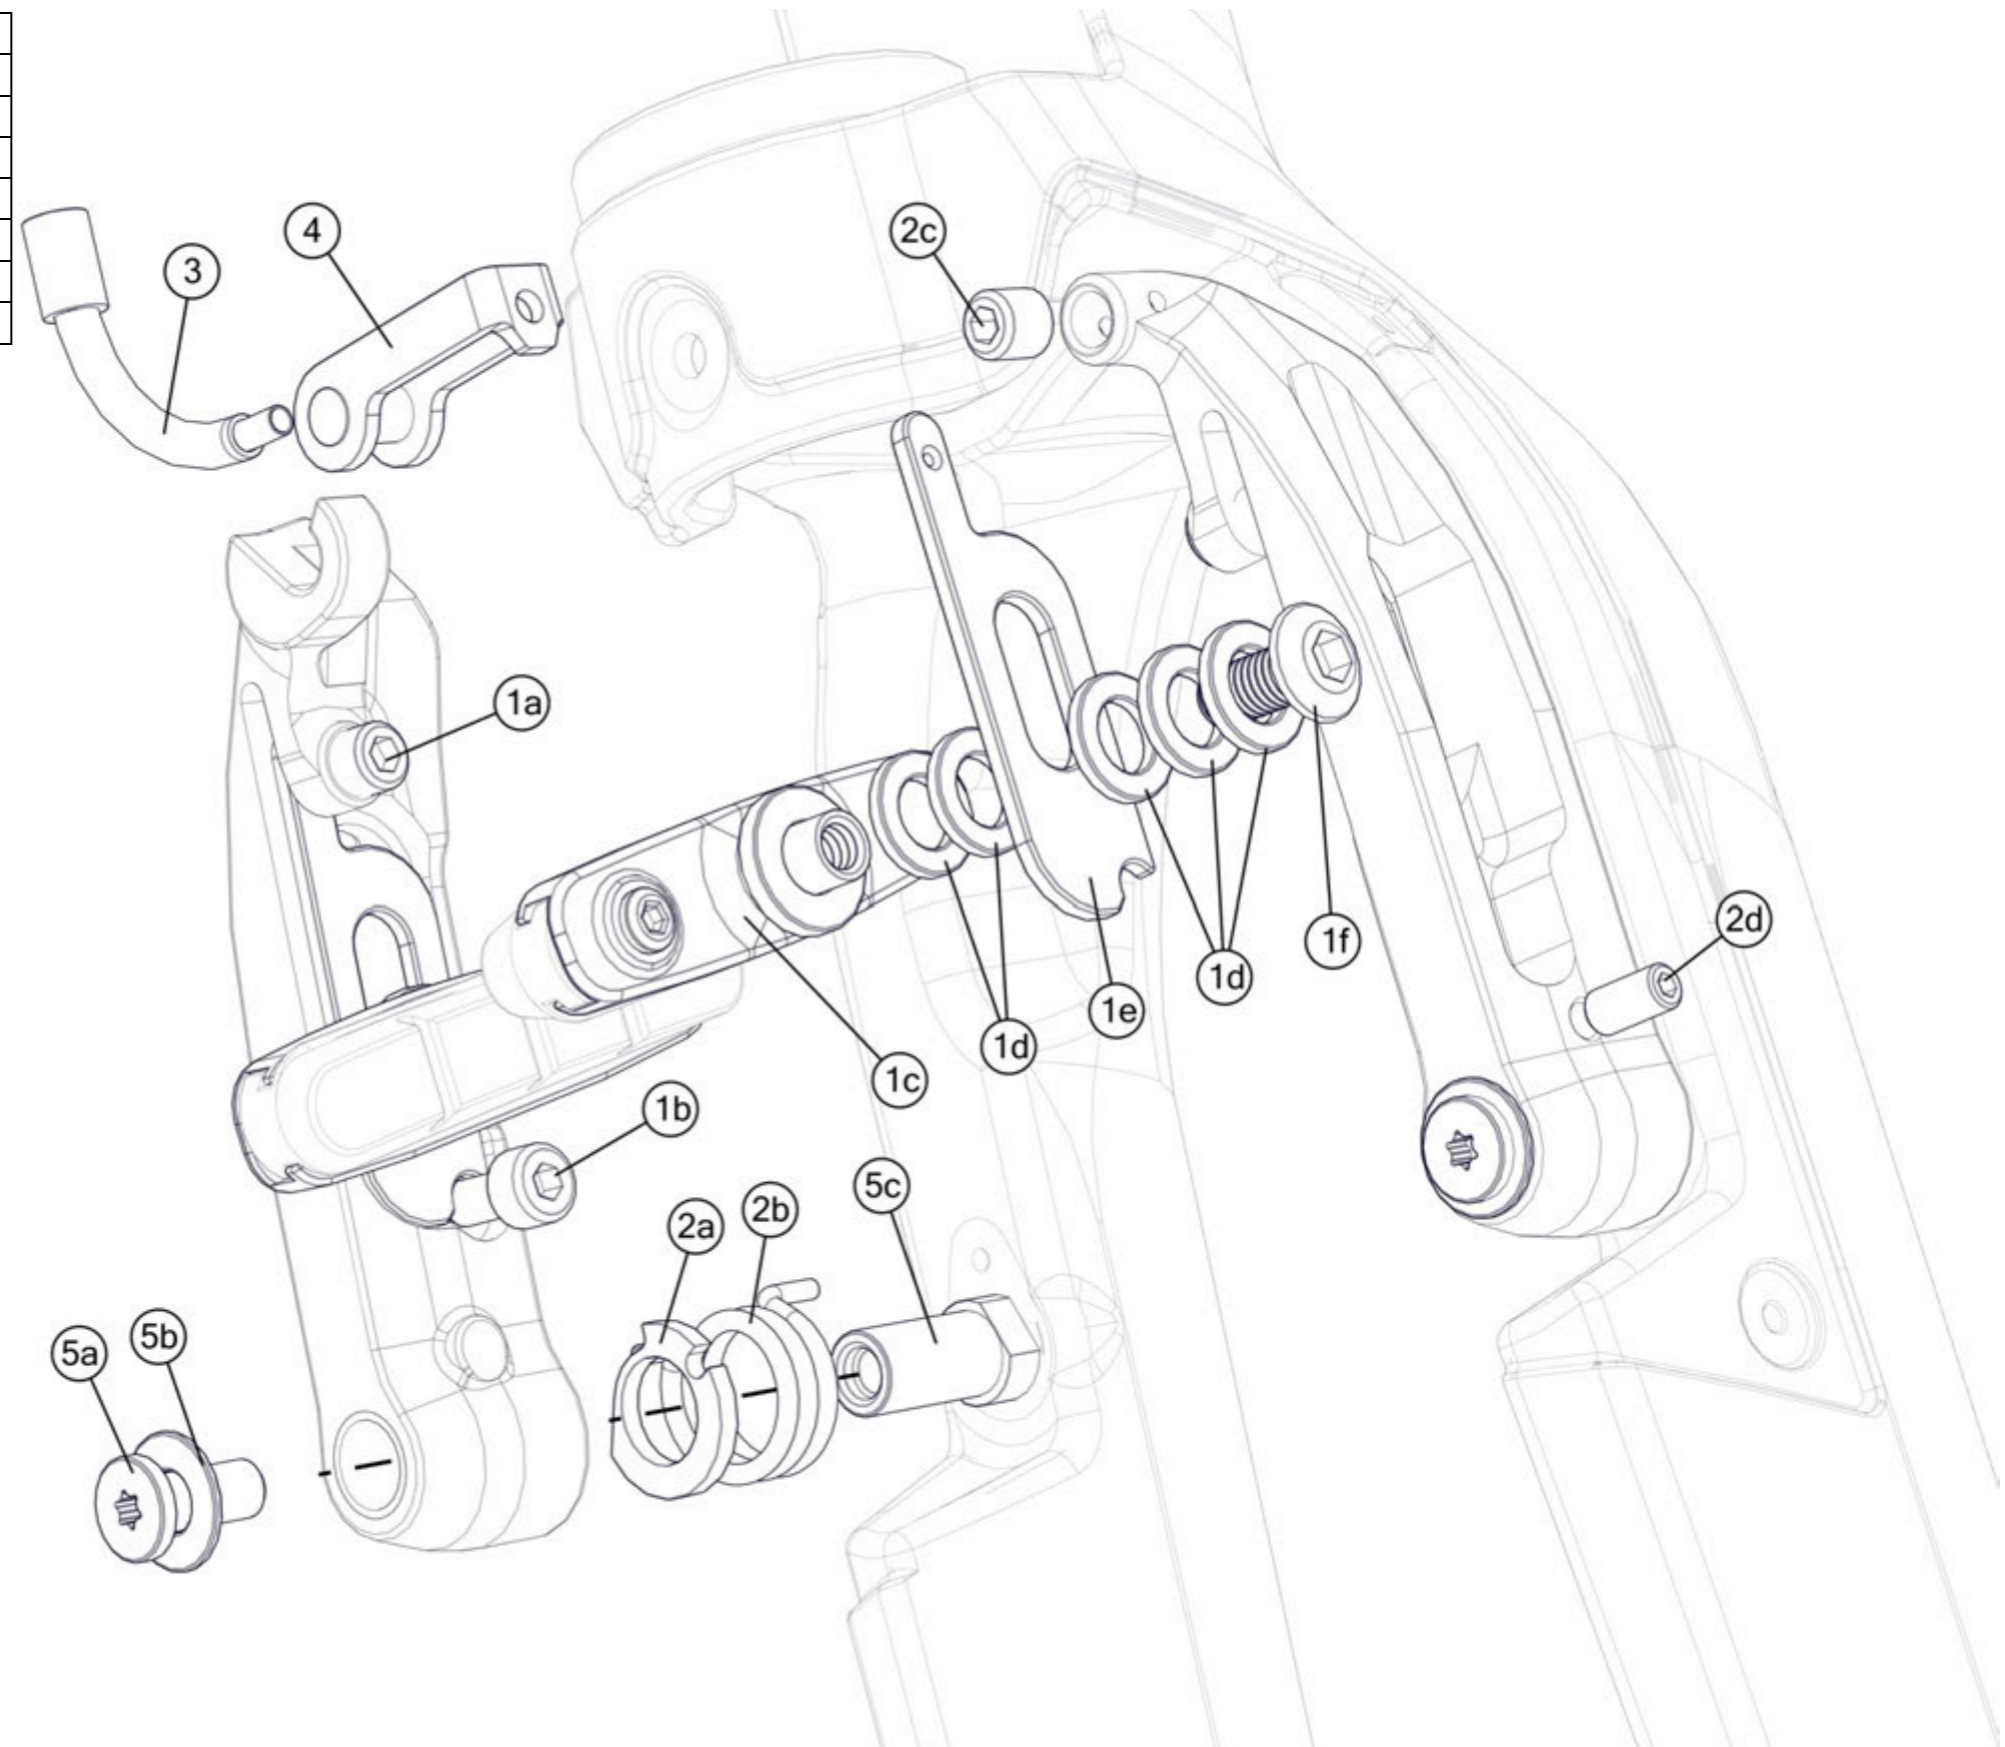

timemachine 01 Brakes

Part N°	Part Name	Description	Pos. N°
300818	TM01 Front brake	Complete set	-
300819	TM01 Rear brake	Complete set	-
300820	TM01 Brake shoe holder kit	w/o brake pads	1
300821	TM01 Brake small part kit		2
300822	TM01 Brake pipe	2 pcs/ set	3
300823	TM01 Brake hook	10 pcs/ set	4
300824	TM01 Brake pivot kit	2 pair	5