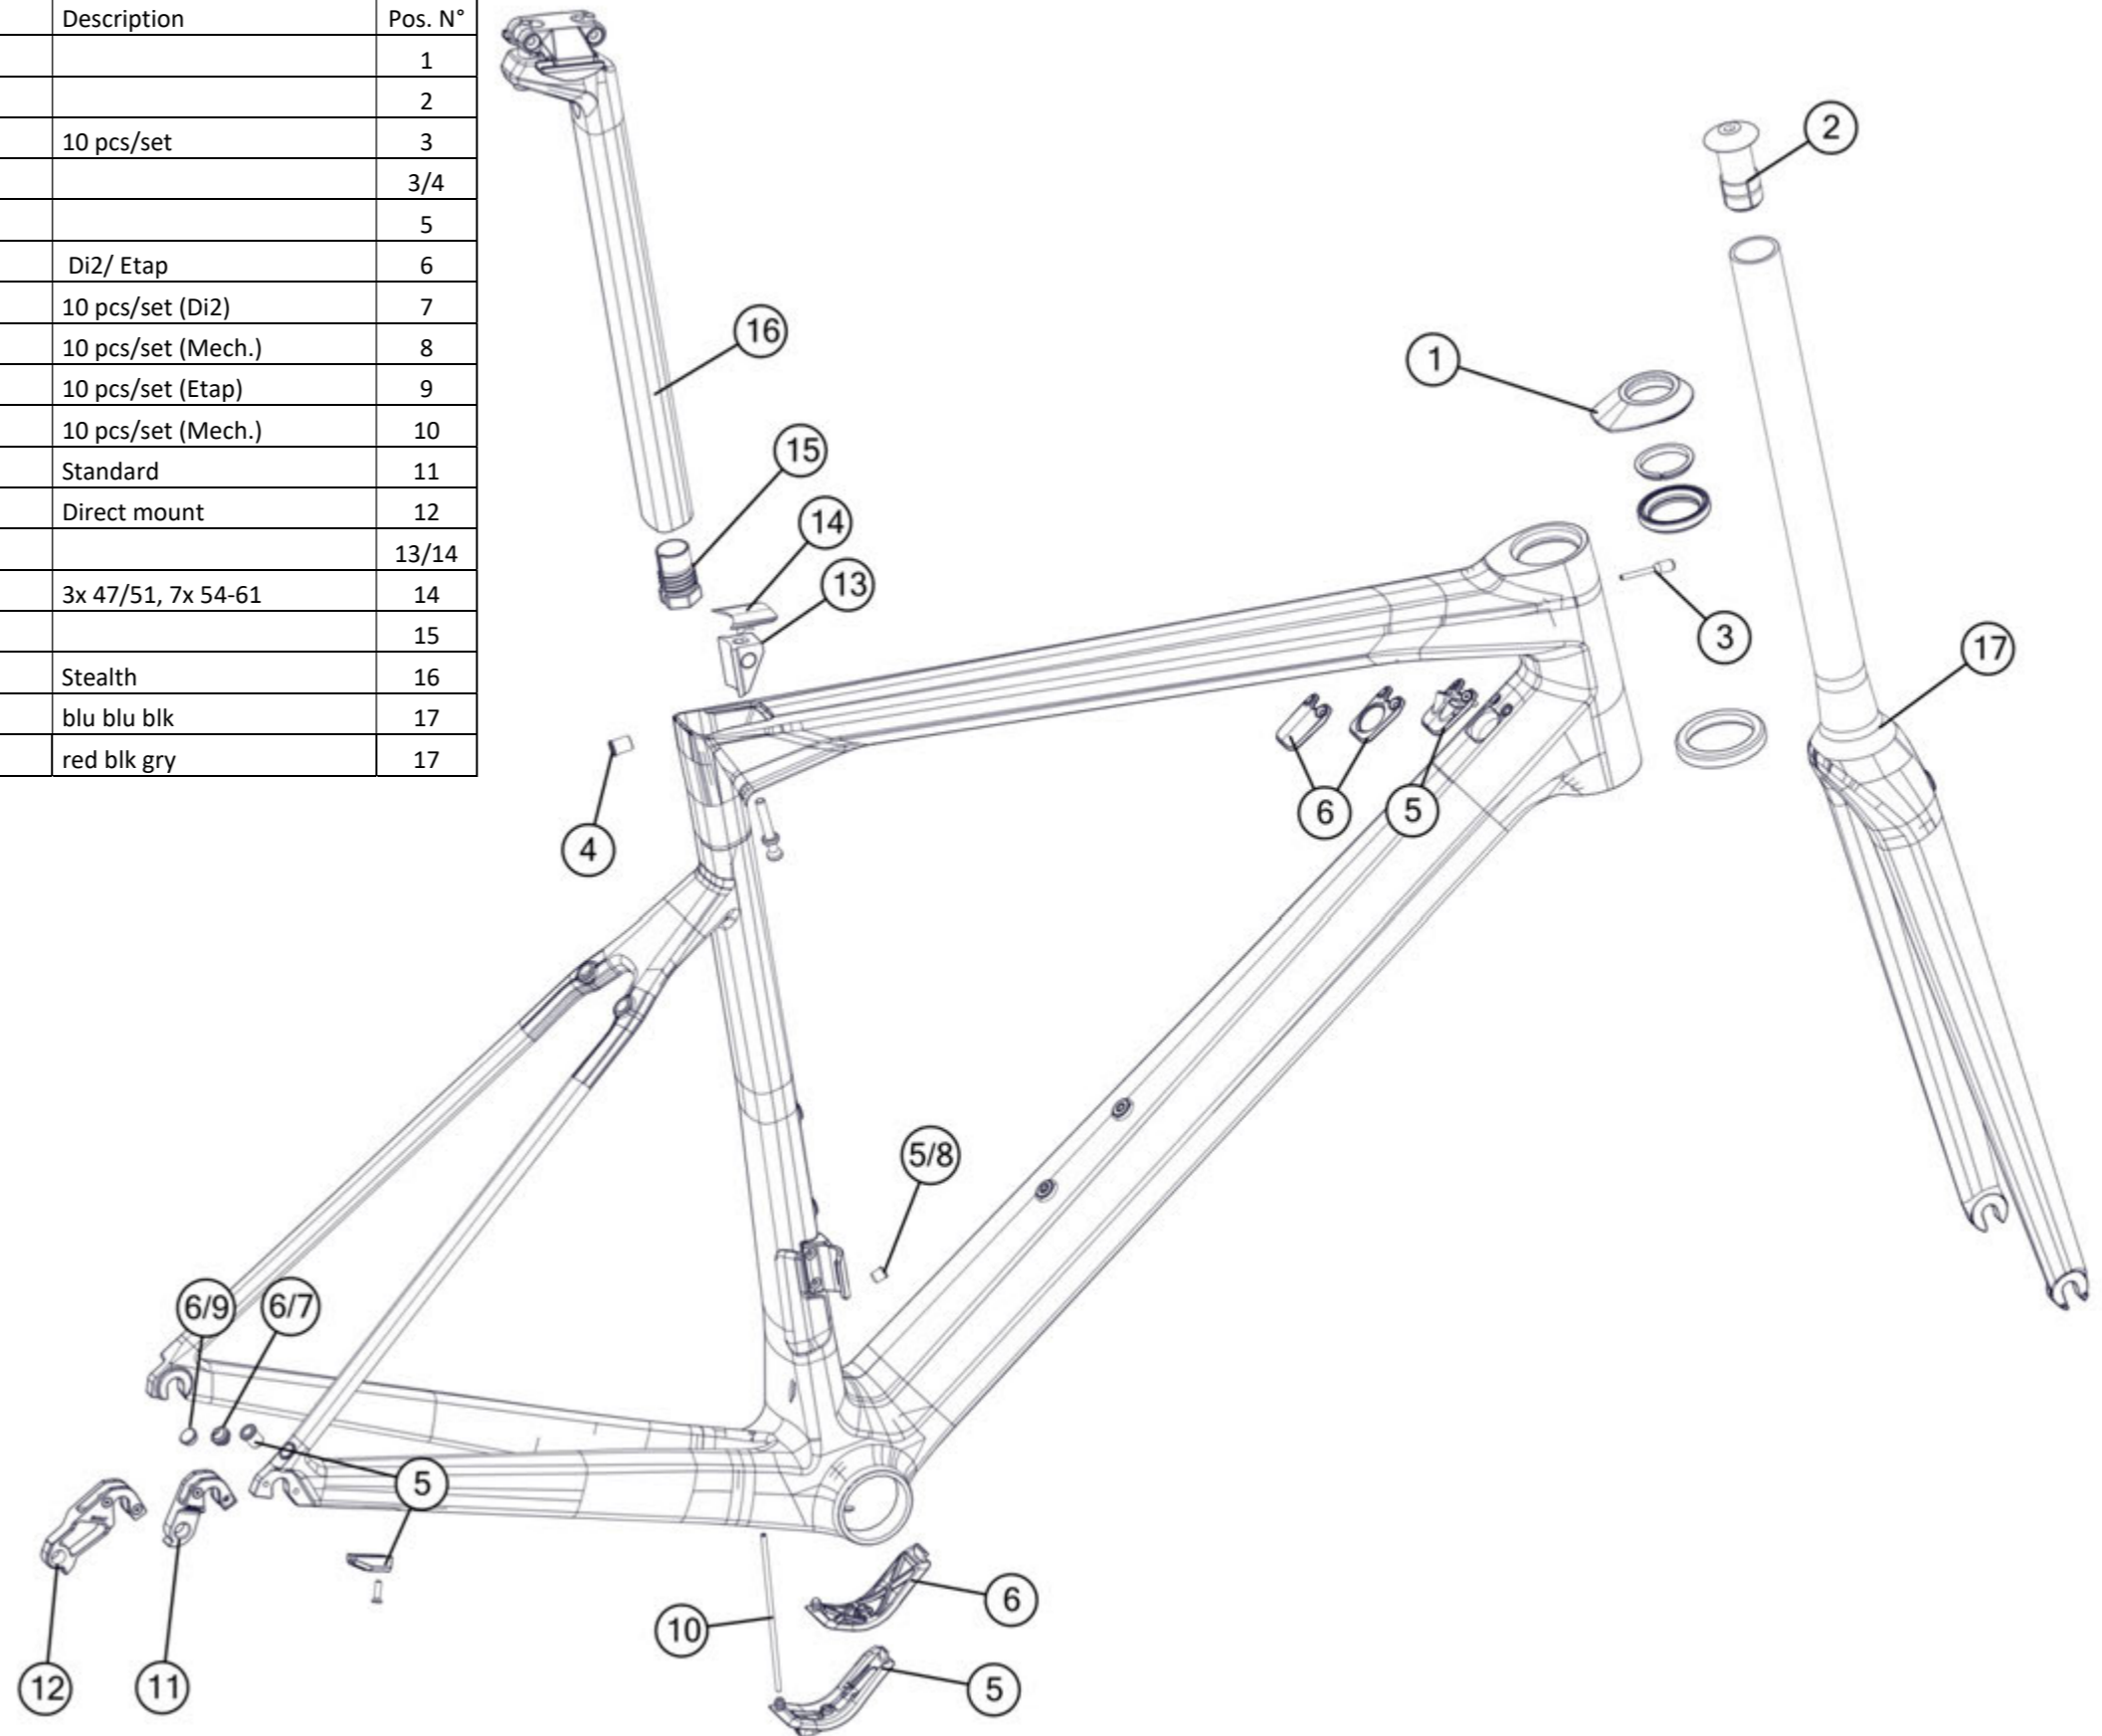

teammachine SLR02

Part N°	Part Name	Description	Pos. N°
301148	Headset SLR01/02 MY18		1
213682	Expander # 2		2
301104	Ball ferrules	10 pcs/set	3
301105	Cable stopper kit # 1		3/4
301100	Mechanical kit # 7		5
301102	Di2 kit # 8	Di2/ Etap	6
213675	Di2 plug kit # 1	10 pcs/set (Di2)	7
212492	Di2 Plug kit # 3	10 pcs/set (Mech.)	8
301103	Di2 Plug kit # 6	10 pcs/set (Etap)	9
301149	FD wire liner	10 pcs/set (Mech.)	10
301090	Dropout # 56	Standard	11
301091	Dropout # 57	Direct mount	12
301098	Seatpost clamp # 21		13/14
301270	Seatpost clamp cover kit	3x 47/51, 7x 54-61	14
219532	Battery adapter		15
301145	teammachine seatpost, 15mm offset	Stealth	16
301654006834	teammachine SLR02 ONE fork	blu blu blk	17
301654006833	teammachine SLR02 TWO fork	red blk gry	17