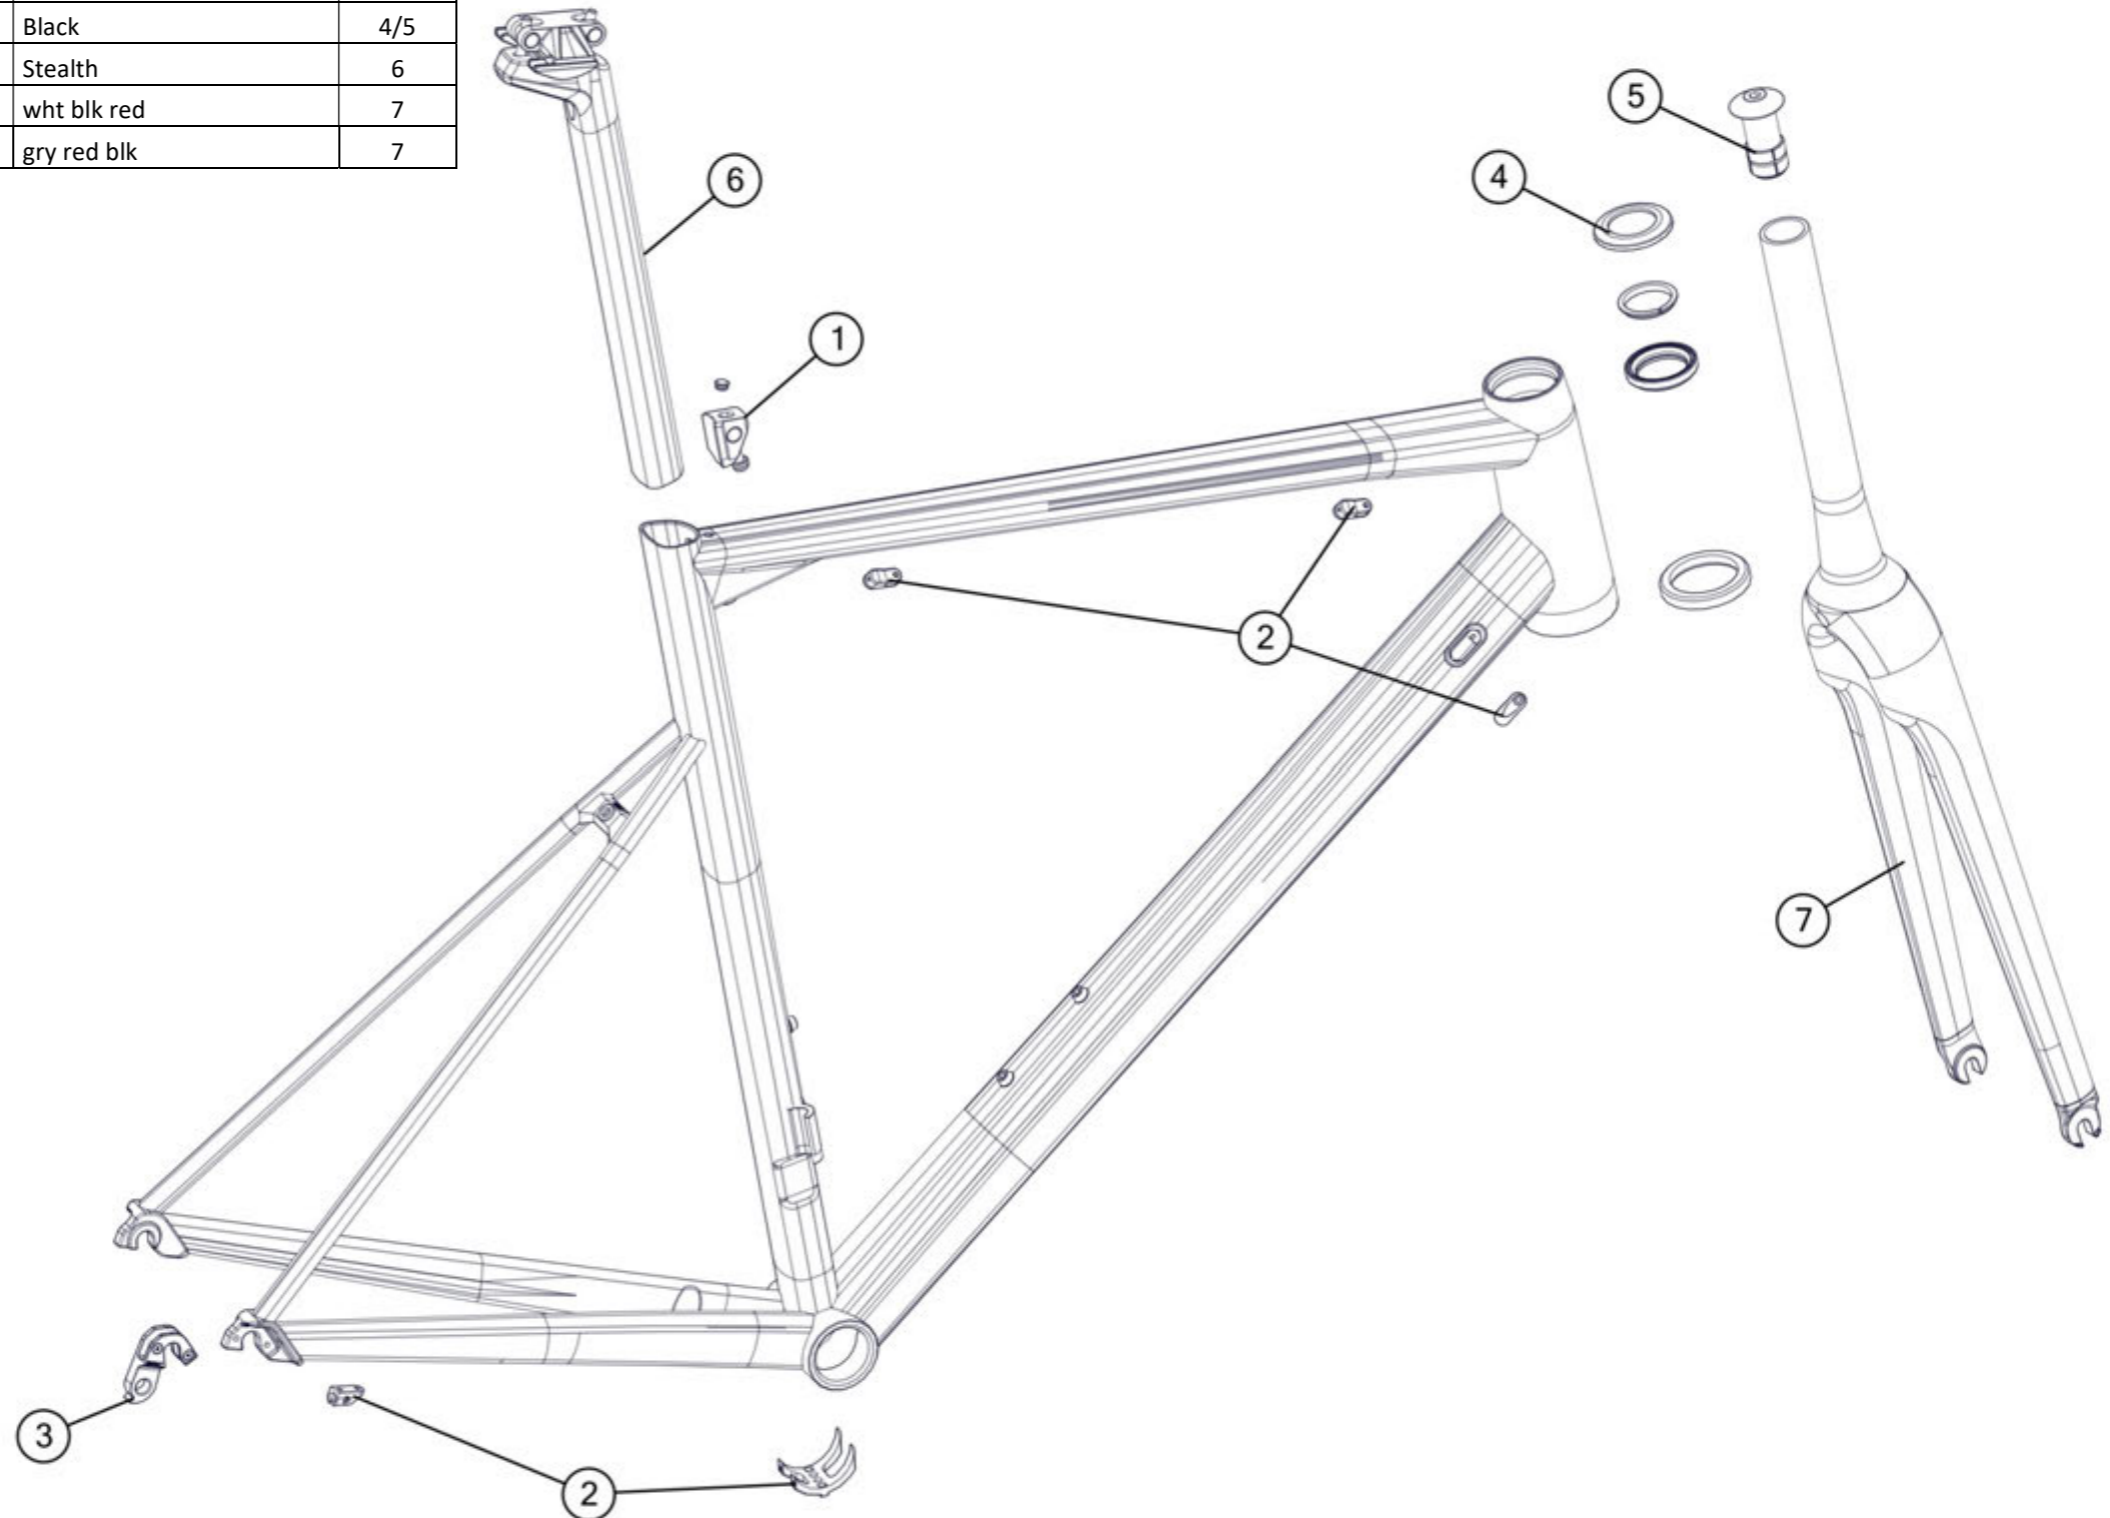

teammachine ALR01

Part N°	Part Name	Description	Pos. N°
301631	Seatpost clamp #23	Black anodized	1
301665	Cable guide #21	Black	2
301090	Dropout # 56	Sandblasted black anodized	3
301693	teammachine ALR Headset & Expander	Black	4/5
301145	teammachine seatpost, 15mm offset	Stealth	6
301632006794	teammachine ALR ONE fork	wht blk red	7
301632006793	teammachine ALR TWO fork	gry red blk	7