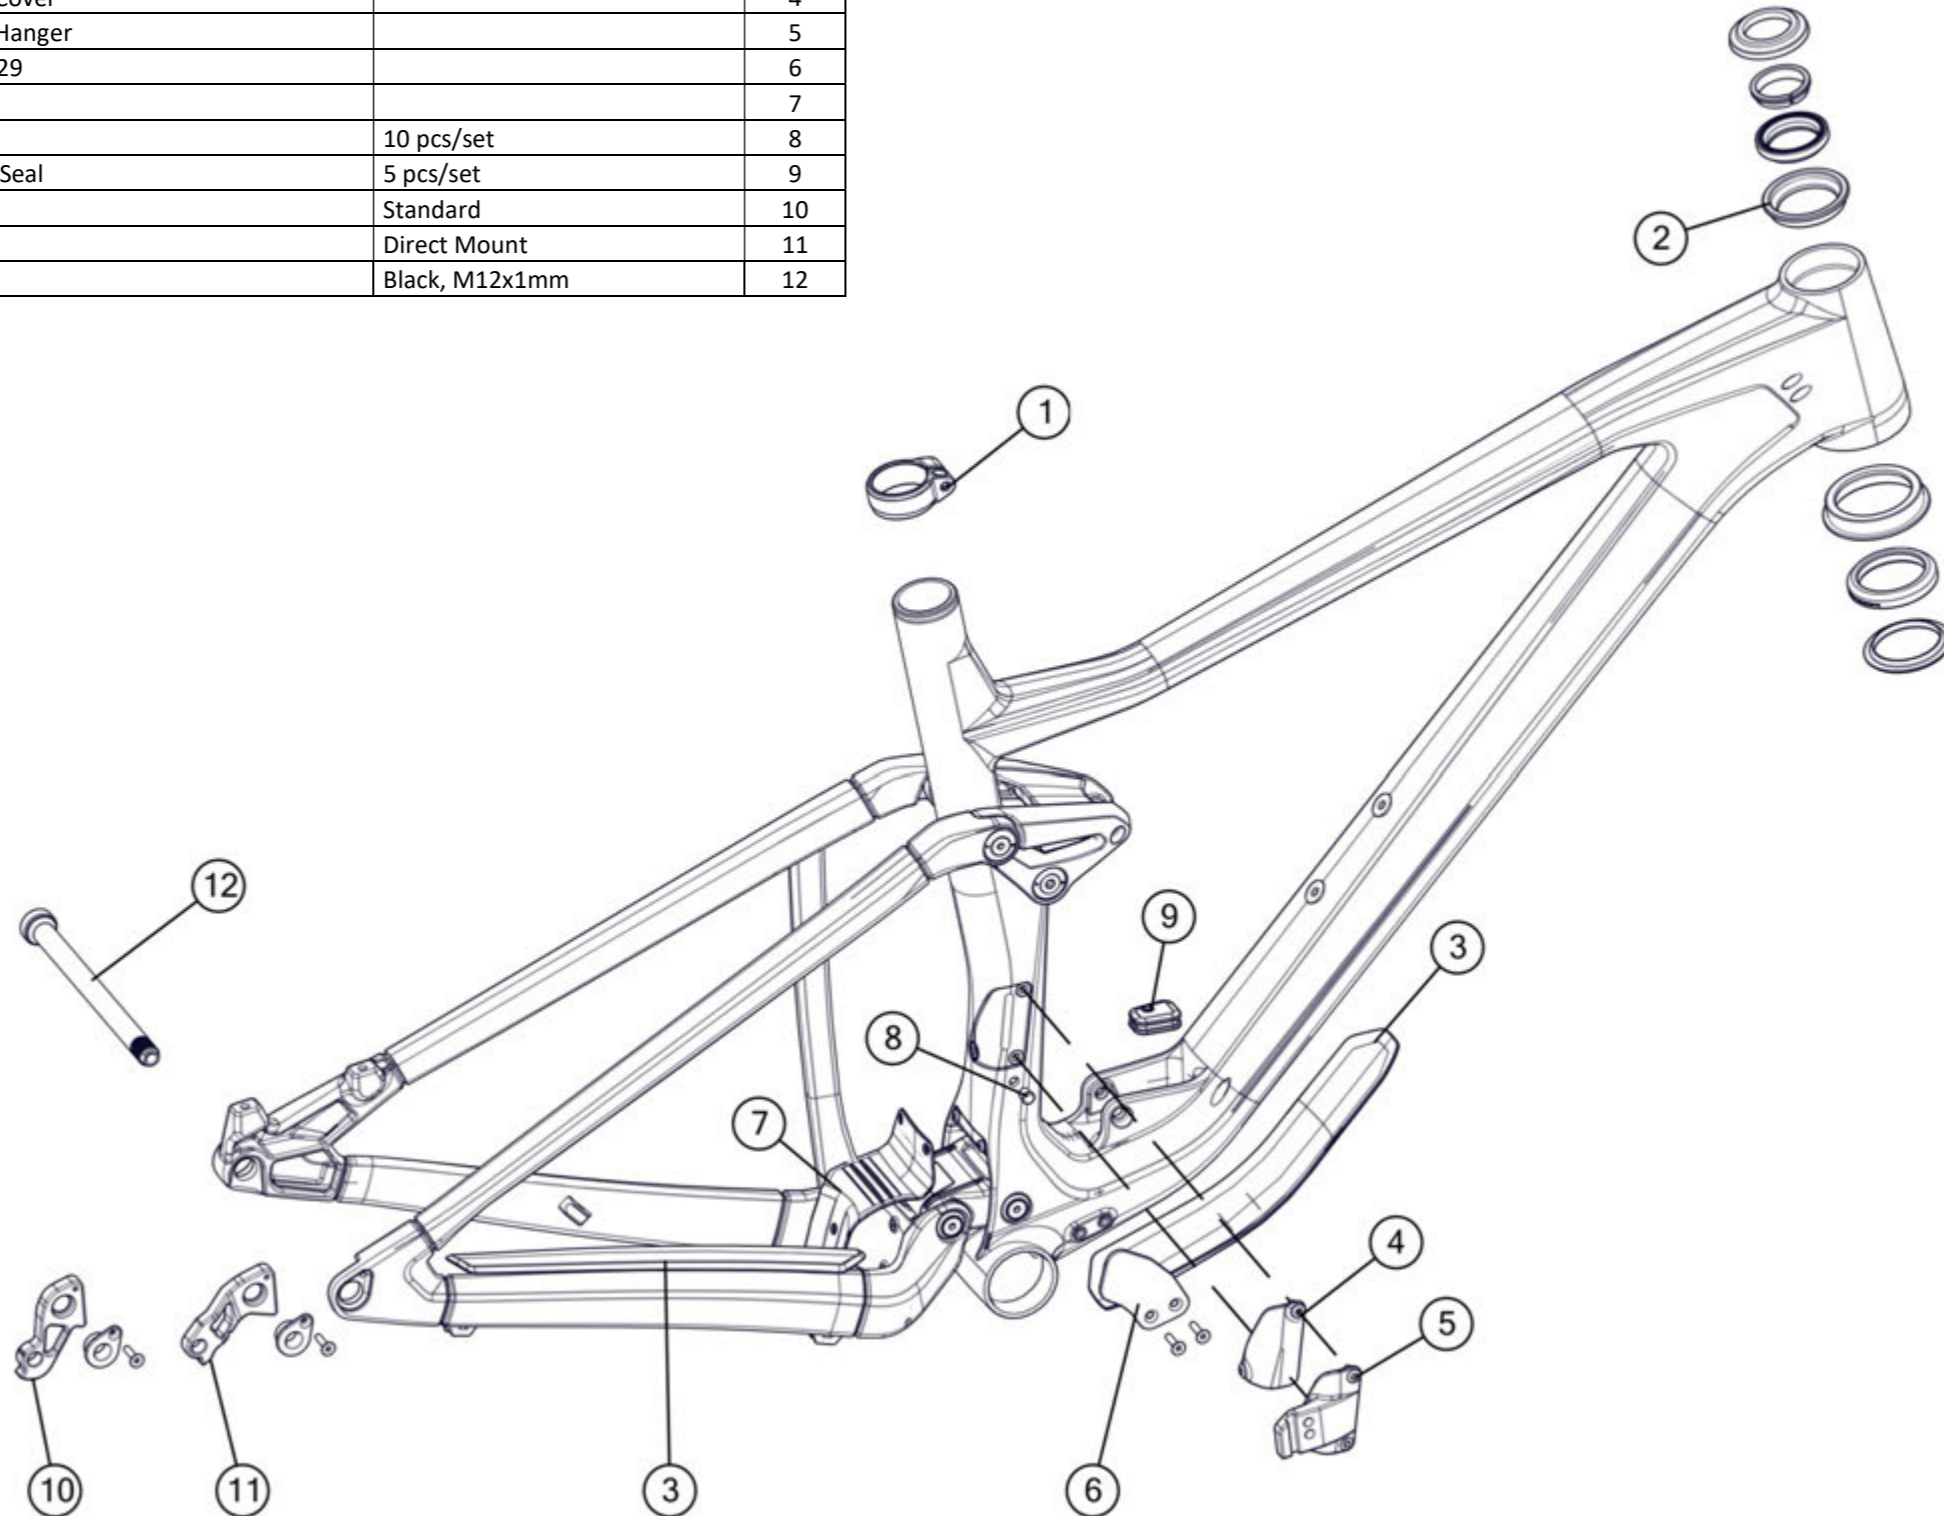

agonist 02

Part N°	Part Name	Description	Pos. N°
207460	Raceclamp	Sandblasted black anodized	1
300467	Headset A45AC1		2
301199	speedfox agonist C/S and D/T protection		3
301195	speedfox / agonist FD Cover		4
301194	speedfox / agonist FD Hanger		5
221315	Chaincatcher SF01/02 29		6
301196	Lowerlink Protection		7
213693	Di2 plug kit # 2	10 pcs/set	8
301203	Shock Remote Rubber Seal	5 pcs/set	9
301701	Dropout #65	Standard	10
301702	Dropout #66	Direct Mount	11
301696	Thru axle kit #5	Black, M12x1mm	12