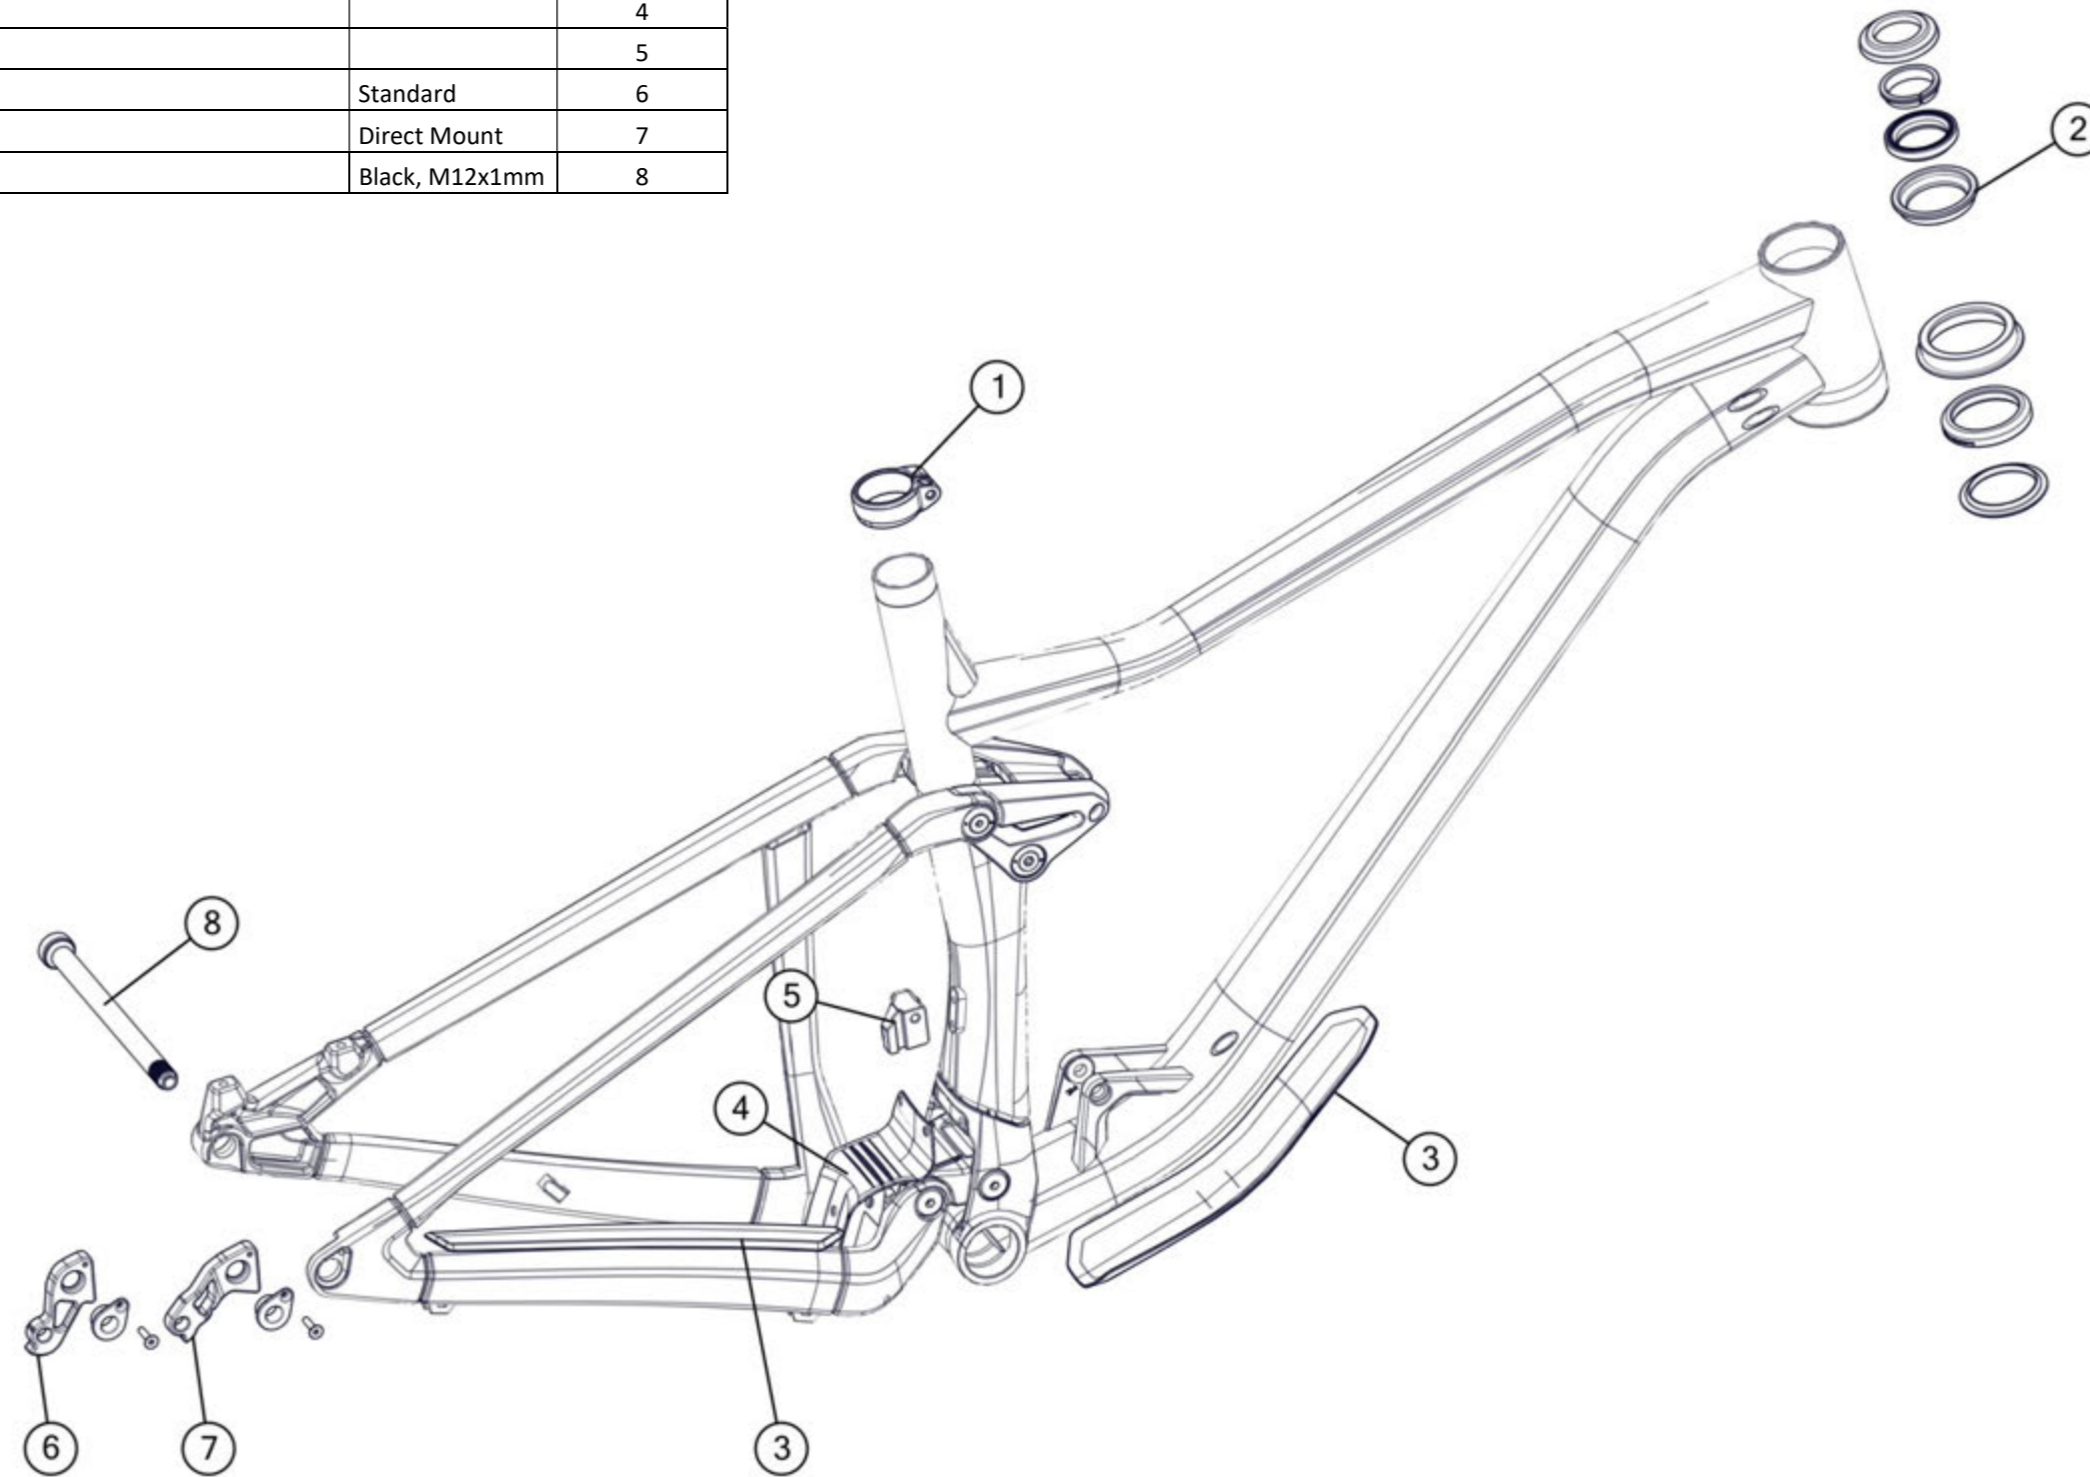

speedfox 03

Part N°	Part Name	Description	Pos. N°
207460	Raceclamp	Sandblasted black anodized	1
300467	Headset A45AC1		2
301199	speedfox agonist C/S and D/T protection		3
301196	Lowerlink Protection		4
301209	speedfox 03 FD mount		5
301701	Dropout #65	Standard	6
301702	Dropout #66	Direct Mount	7
301696	Thru axle kit #5	Black, M12x1mm	8