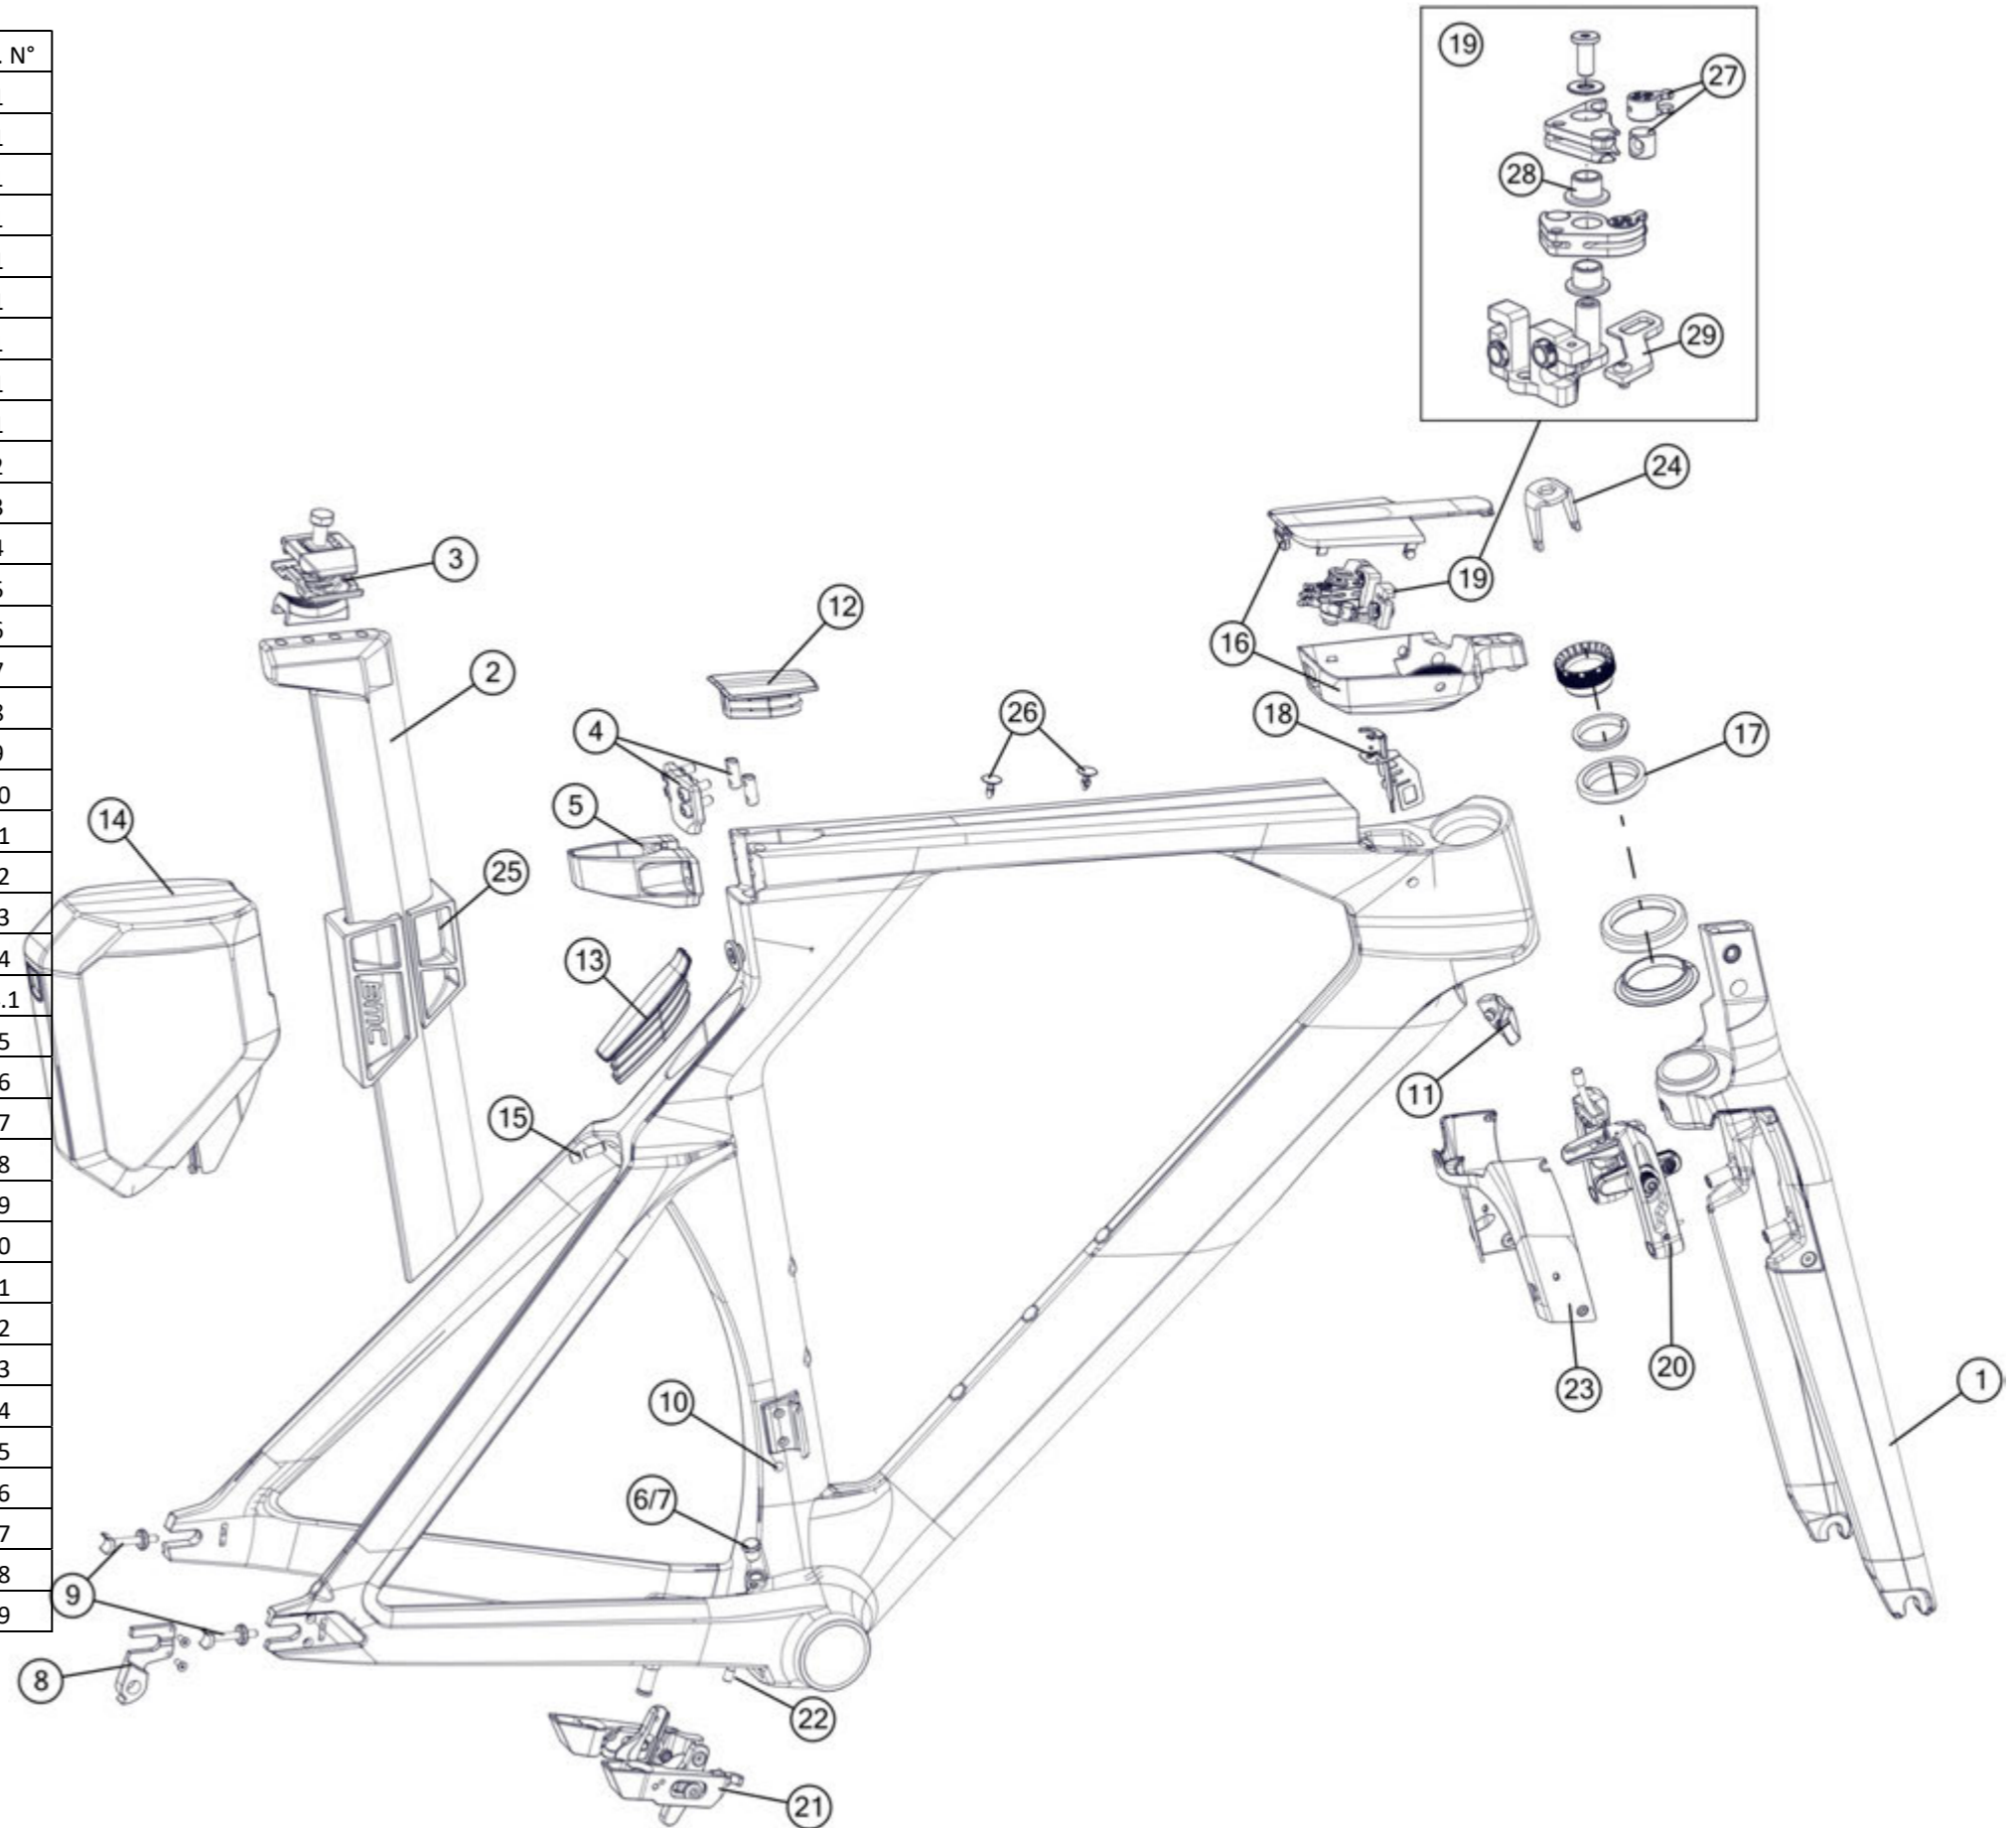

timemachine 01

Part N°	Variant N°	Part Name	Description	Pos. N°
300810	004339	TM01 fork, S	Red	1
300810	004340	TM01 fork, M	Red	1
300810	004341	TM01 fork, L	Red	1
300810	004342	TM01 fork, S	Yellow	1
300810	004343	TM01 fork, M	Yellow	1
300810	004344	TM01 fork, L	Yellow	1
300810	004308	TM01 fork, S	Black	1
300810	004309	TM01 fork, M	Black	1
300810	004310	TM01 fork, L	Black	1
300811		TM01 Seatpost		2
212482		Saddle clamp #1		3
300656		TM01 SP Clamp, front		4
300657		TM01 SP clamp, rear		5
300835		TM01 FD Cable stopper	10 pcs/set	6
300836		TM01 FD Cable cover	10 pcs/set	7
210544		Dropout #36		8
300837		TM01 Axle adjuster #1		9
212492		Di2 plug kit #3	10 pcs/set	10
300838		TM01 Fork bumpers	10 pcs/set	11
300658		TM01 Seatpost cover, front	5 pcs/set	12
300659		TM01 Seatpost cover, rear	5 pcs/set	13
301172		TM01 Rear Box		14
301173		timemachine 01/02 rear box mount		14.1
300840		TM01 SP Play Killer		15
300841		TM01 Converter Box		16
301643		TM01 Headset	NEW	17
300843		TM01 Internal junction mount	incl. Multitool	18
300844		TM01 Converter Unit		19
300818		TM01 Front brake		20
300819		TM01 Rear brake		21
210540		TM01 Brake stopper		22
300845		TM01 Fork cover		23
300846		TM01 Headset tool		24
300847		TM01 Cutting tool		25
300874		TM01 Top Tube Plug		26
300875		TM01 Cable stopper		27
300876		TM01 Converter Bushings	10 pcs/set	28
300959		TM01 Junction support		29