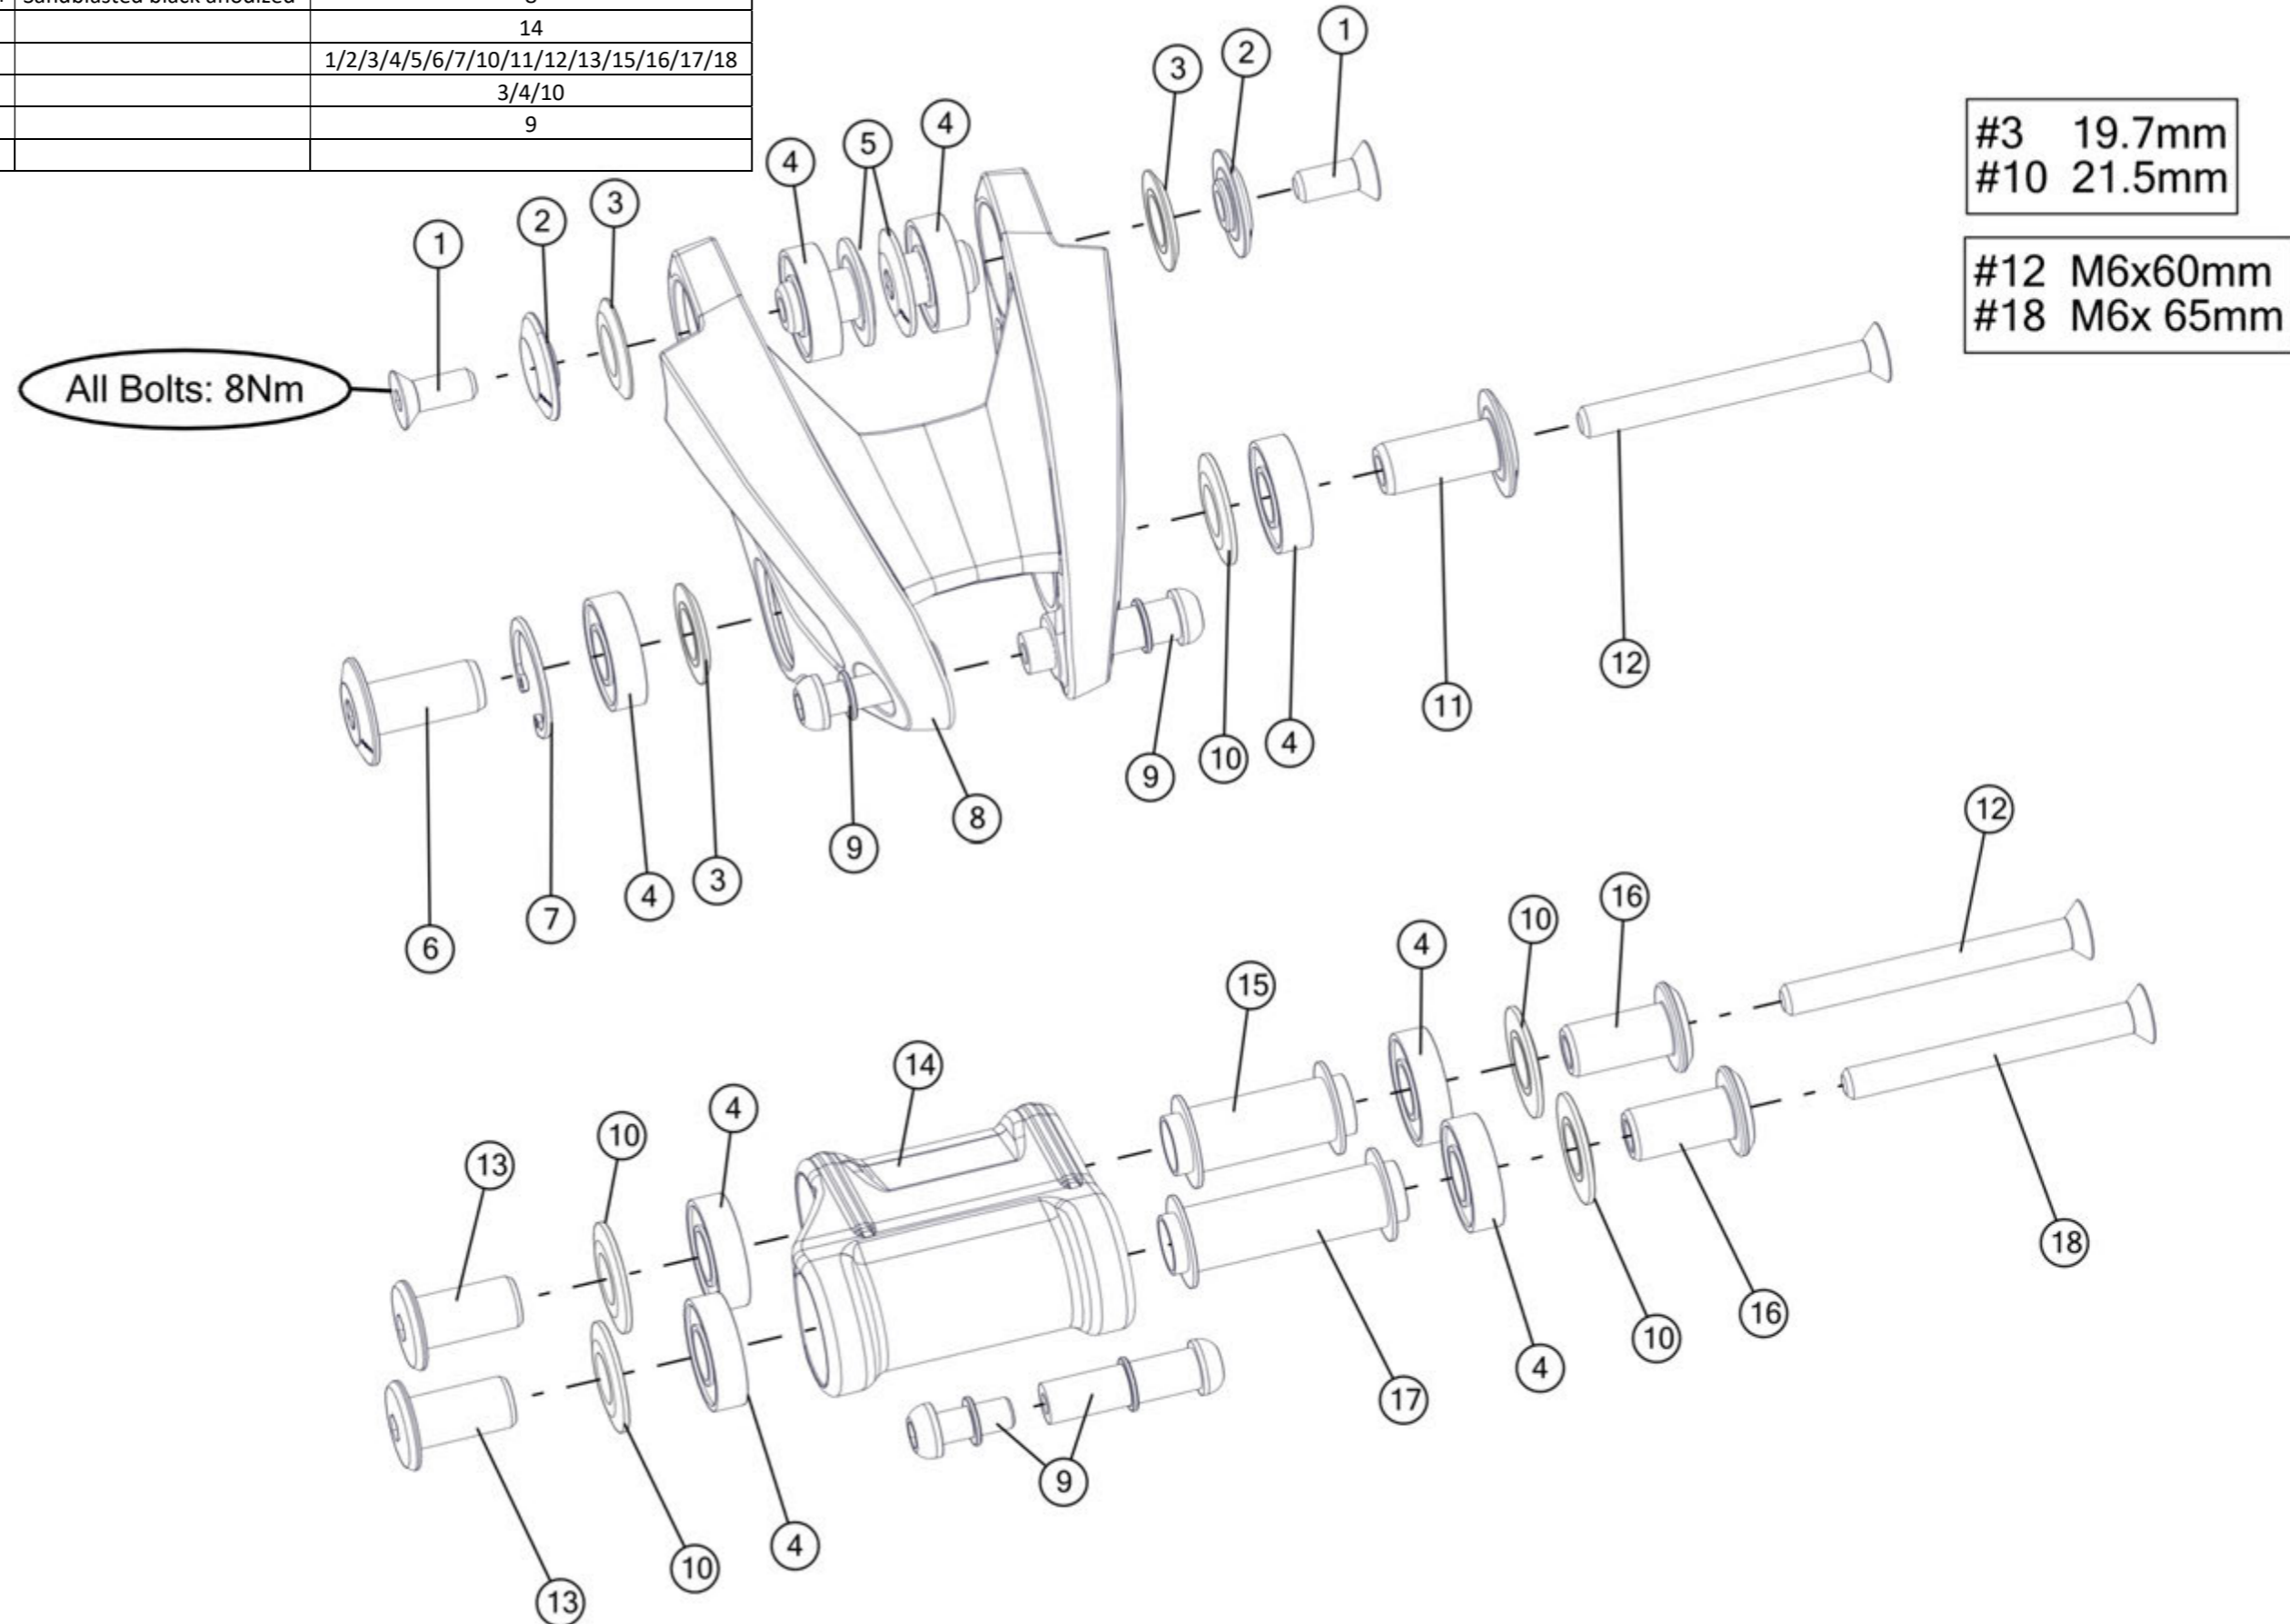

speedfox/ agonist suspension parts

Part N°	Part Name	Description	Pos. N°
301191	speedfox agonist Rockerarm	Sandblasted black anodized	8
301192	speedfox agonist Lowerlink		14
301206	Bolt kit #24		1/2/3/4/5/6/7/10/11/12/13/15/16/17/18
301207	Bearing Kit #2		3/4/10
208505	Rear shock bolt set # 1		9
300490	MTT-APS Toolkit