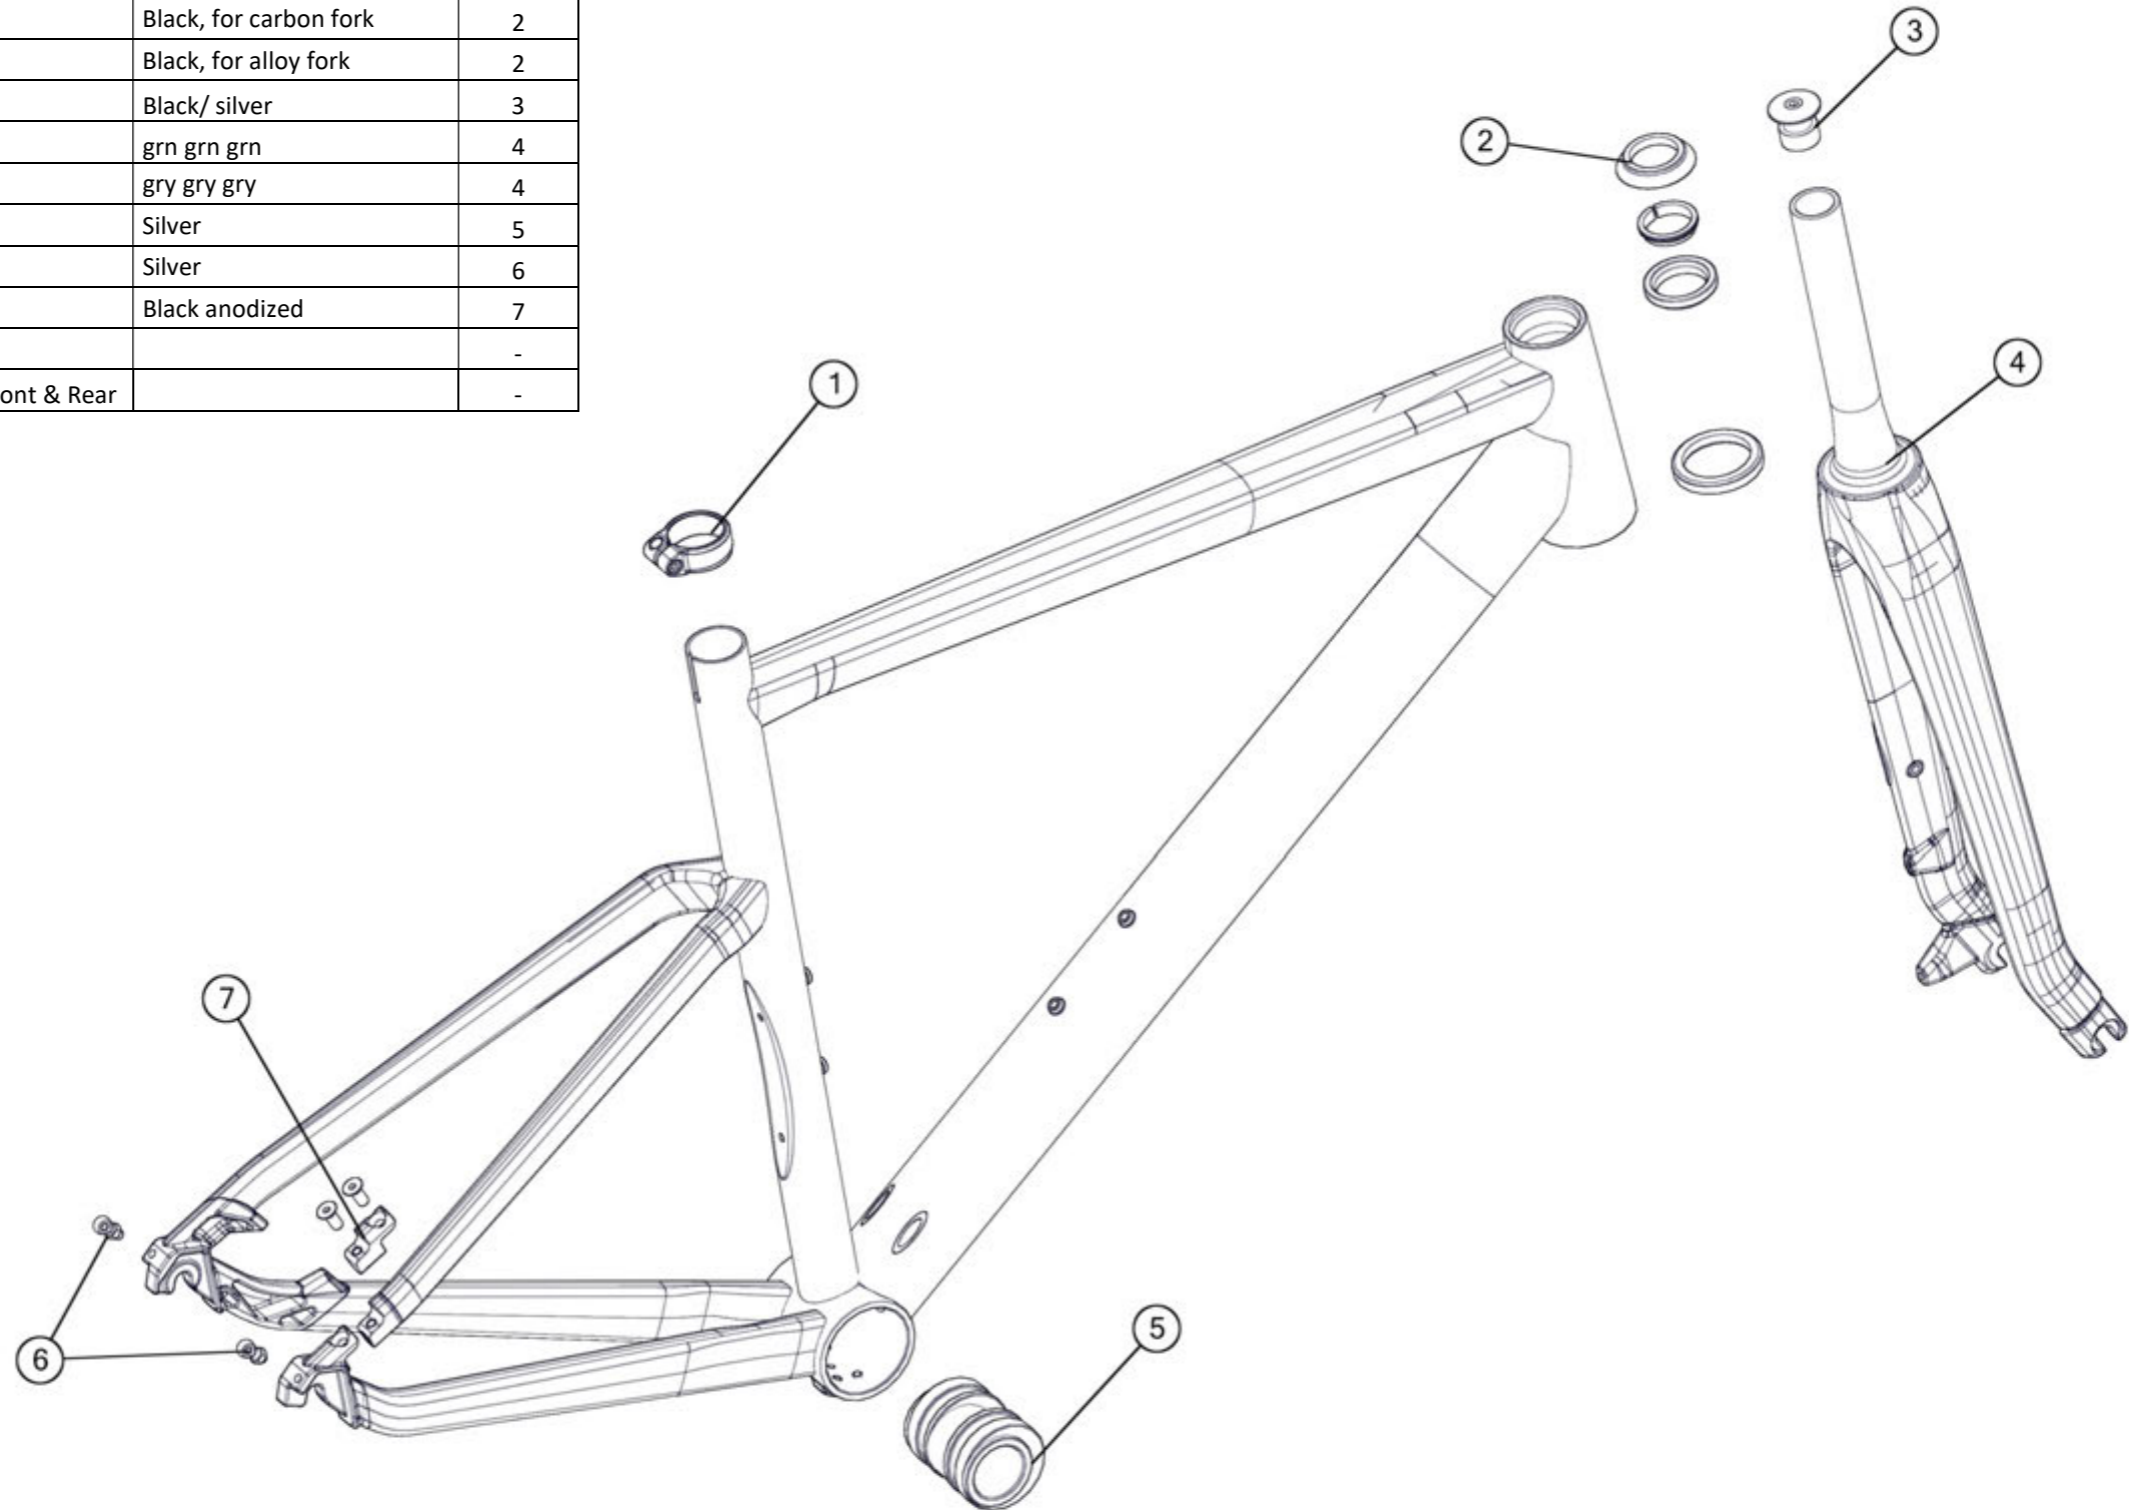

alpenchallenge AC01 IGH (internal gears)

Part N°	Part Name	Description	Pos. N°
207460	Raceclamp	Sandblasted black anodized	1
213713	Headset VP-B351AC1	Black, for carbon fork	2
300650	Headset FSA NO. 42 / 48 / ACB	Black, for alloy fork	2
220579	Expander # 3	Black/ silver	3
301661006857	alpenchallenge 01 TWO fork	grn grn grn	4
301661006858	alpenchallenge 01 ONE fork	gry gry gry	4
213718	Eccentric	Silver	5
216673	Fender mount	Silver	6
213715	Belt Gate	Black anodized	7
301167	Kickstand mount cover		-
218465	AC01 City Kit Fenders - Black, Front & Rear		-