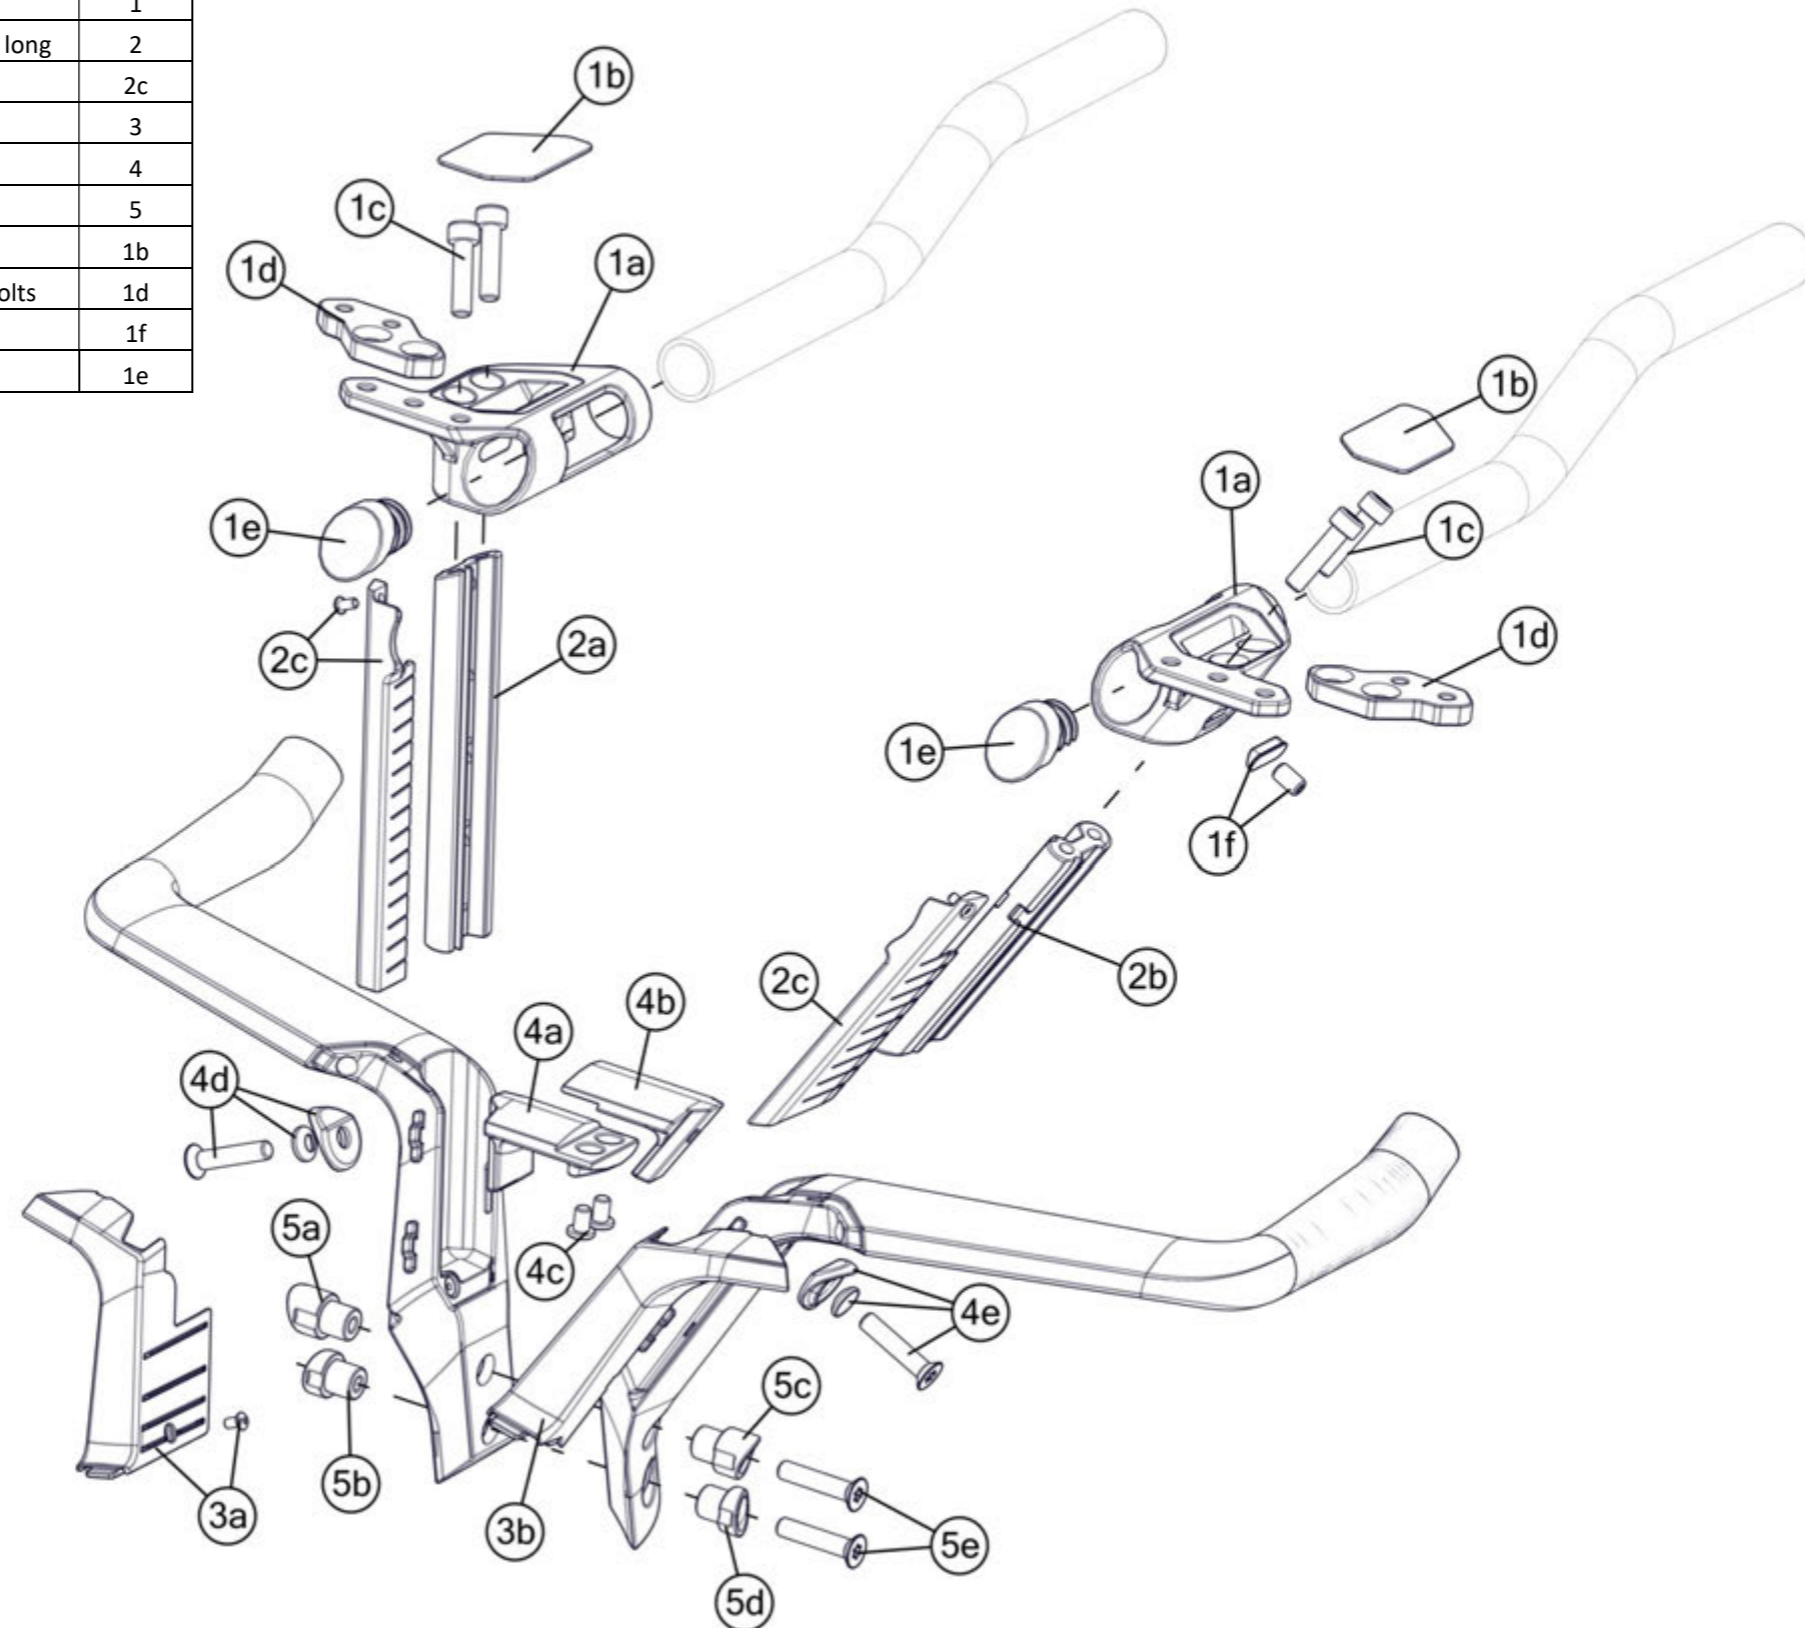

timemachine 01 V-Cockpit

Part N°	Part Name	Description	Pos. N°
300828	TM01 Extension bracket kit		1
300829	TM01 Slider kit	short & long	2
300830	TM01 Slider covers		2c
300831	TM01 V covers		3
300832	TM01 V-Cockpit bridge		4
300833	TM01 V & Flat Cockpit bolt kit		5
300834	TM01 Extension cover plates		1b
300877	TM01 Additional reach plates	incl. Bolts	1d
300878	TM01 Extension clamp		1f
300961	TM01 Extension end plugs		1e