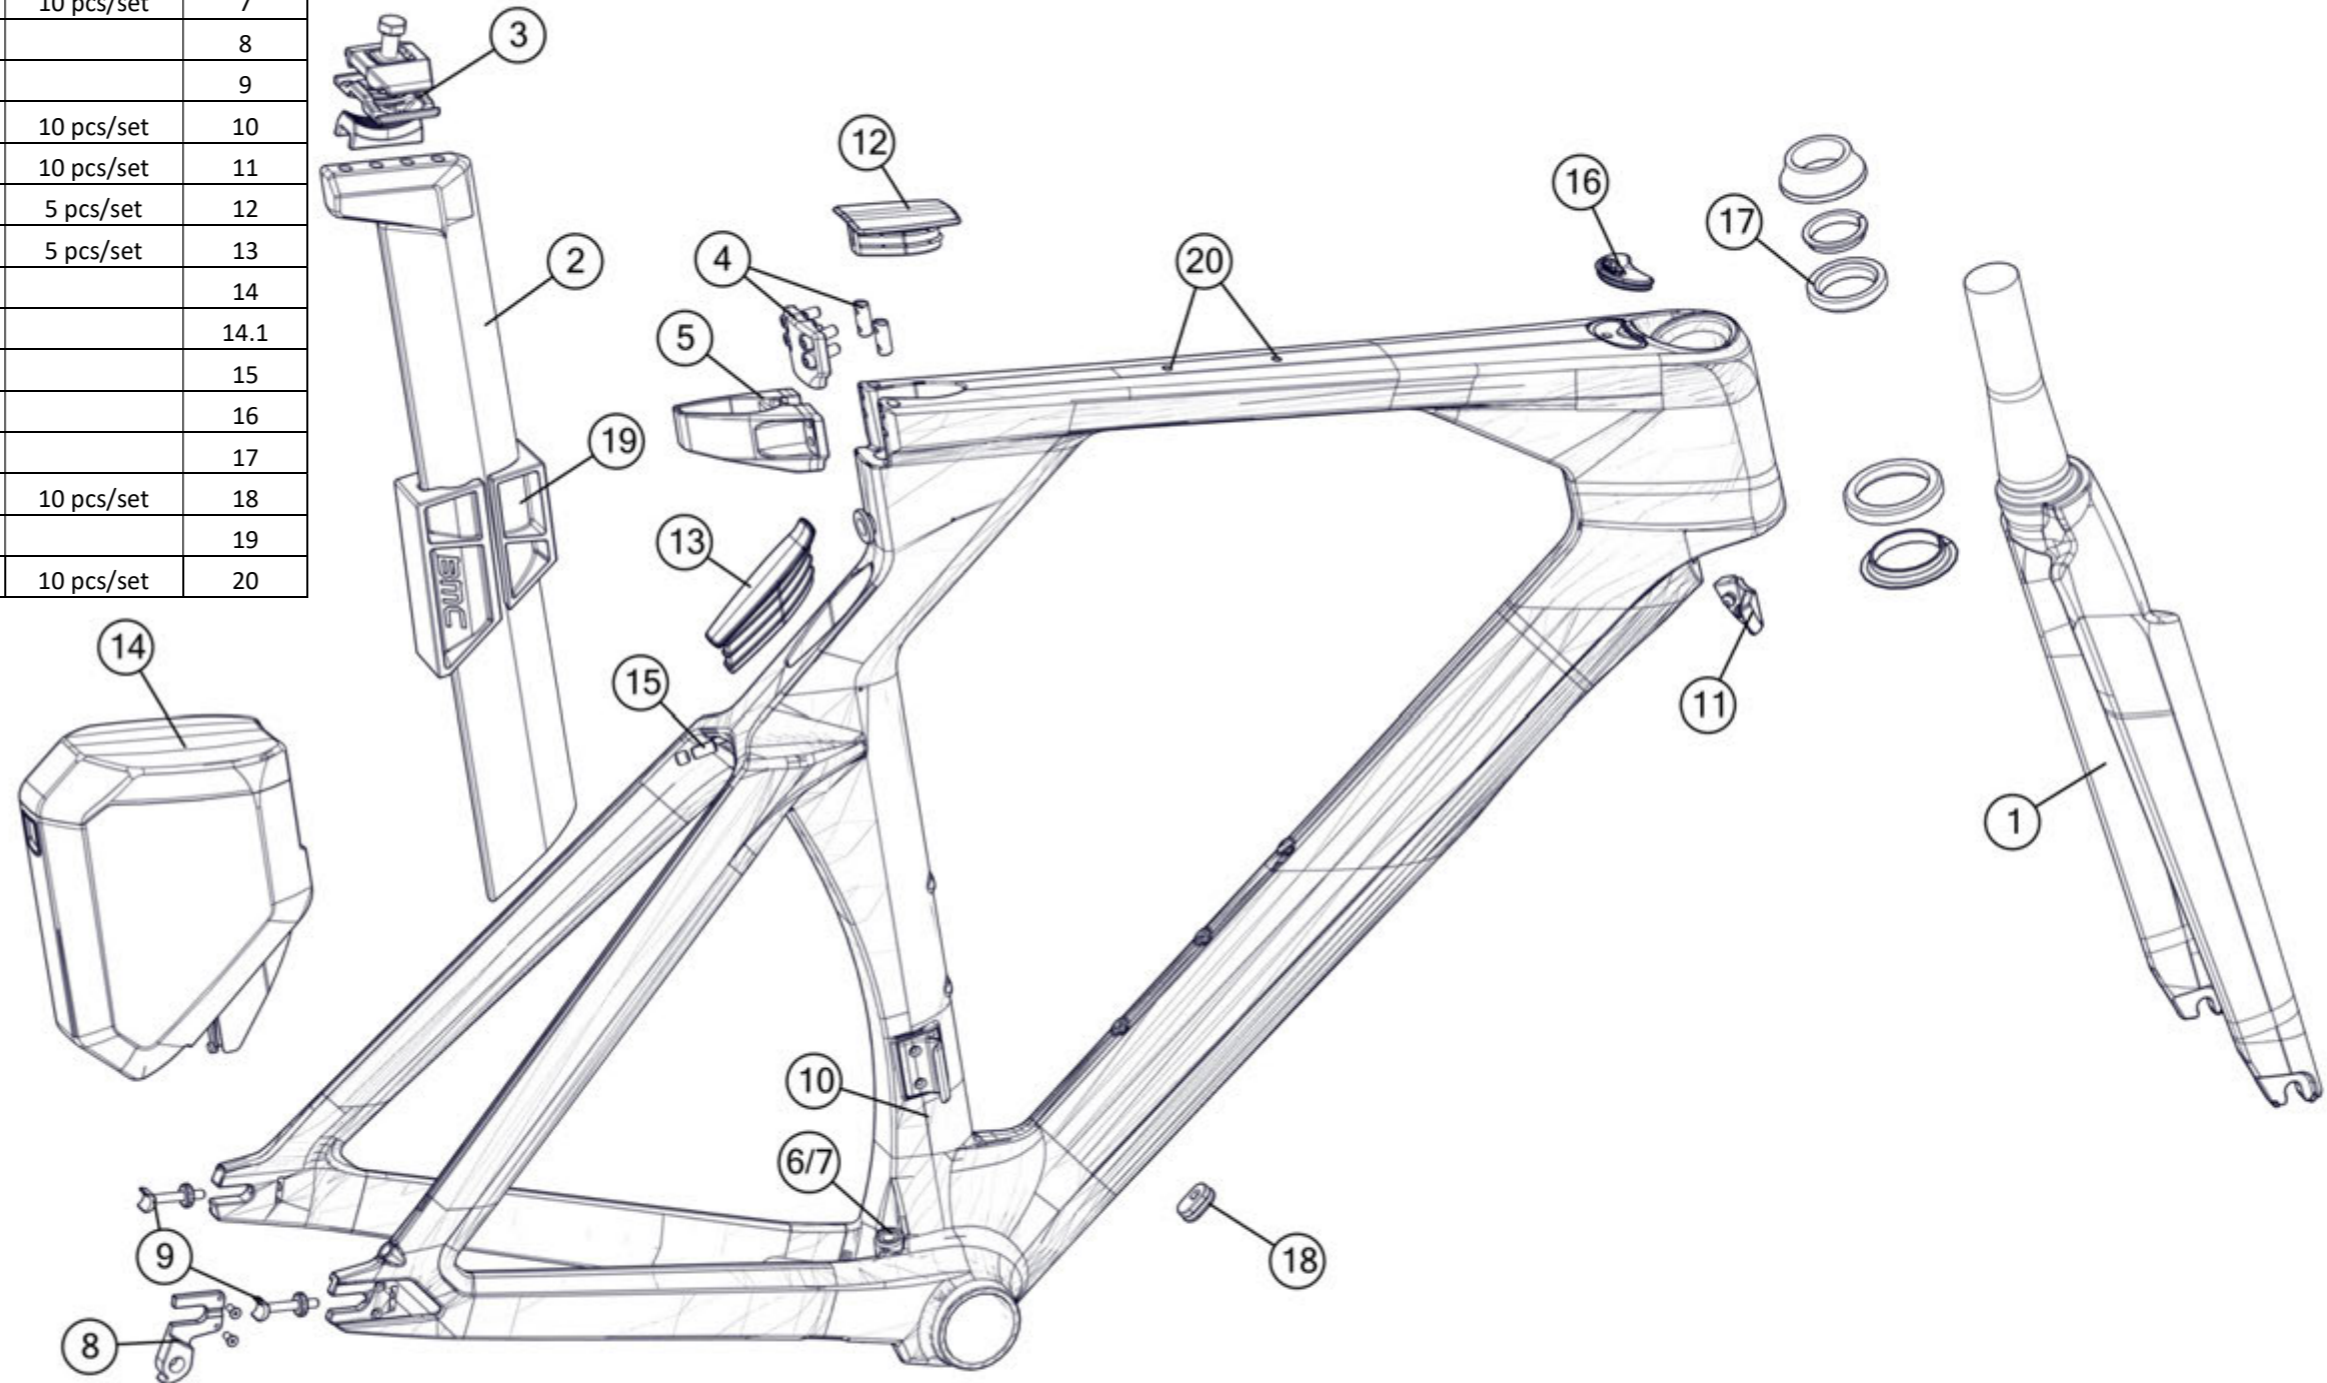

timemachine 02

Part N°	Variant N°	Part Name	Description	Pos. N°
300812	004315	TM02 fork	all artworks	1
300811		TM01 Seatpost		2
212482		Saddle clamp #1		3
300656		TM01 SP Clamp, front		4
300657		TM02 SP clamp, rear		5
300835		TM01 FD Cable stopper	10 pcs/set	6
300836		TM01 FD Cable cover	10 pcs/set	7
210544		Dropout #36		8
300837		Axle adjuster #1		9
212492		Di2 plug kit #3	10 pcs/set	10
300838		TM01 Fork bumpers	10 pcs/set	11
300658		TM01 Seatpost cover, front	5 pcs/set	12
300659		TM01 Seatpost cover, rear	5 pcs/set	13
301172		TM01 Rear Box		14
301173		timemachine 01/02 rear box mount		14.1
300840		TM01 SP Play Killer		15
210549		Toptube cable entrance cover		16
300960		TM02 Headset FSA 28-NO.42-ACB-3		17
212551		RD cable rubber plug	10 pcs/set	18
300847		TM01 Cutting tool		19
300874		TM01 Top Tube Plug	10 pcs/set	20