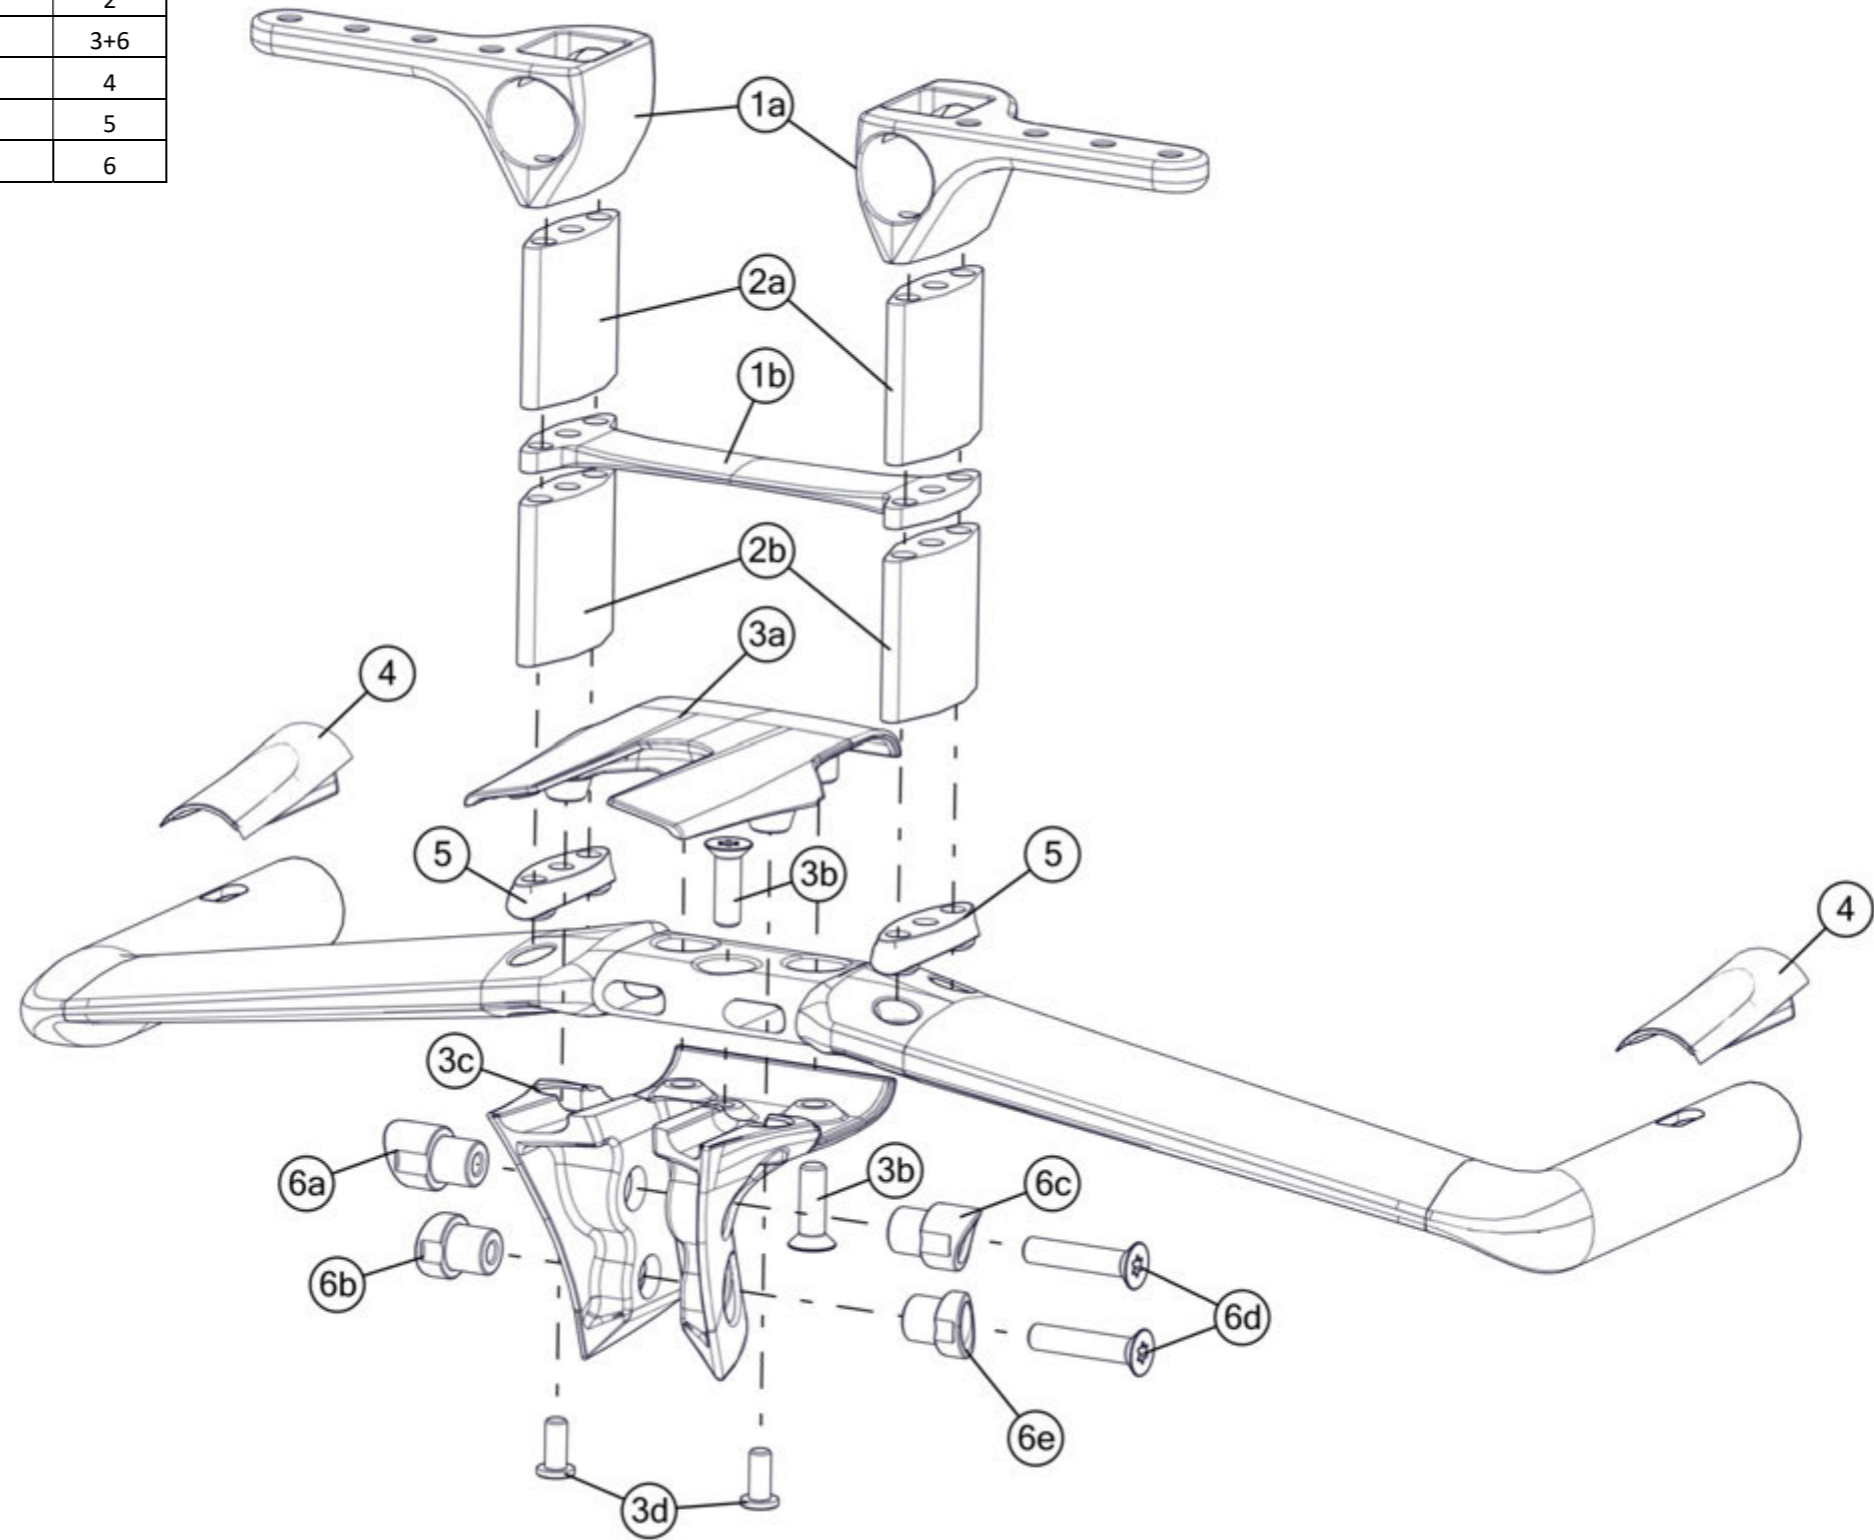

timemachine 01 Flat Cockpit

Part N°	Part Name	Description	Pos. N°
300816	Riser bracket kit		1
300817	Riser bolt kit		2
300825	TM01 Flat adapter		3+6
300826	TM01 Hand stopper	10 pcs	4
300827	TM01 Spacer interface	10 pcs	5
300833	TM01 V & Flat Cockpit bolt kit		6