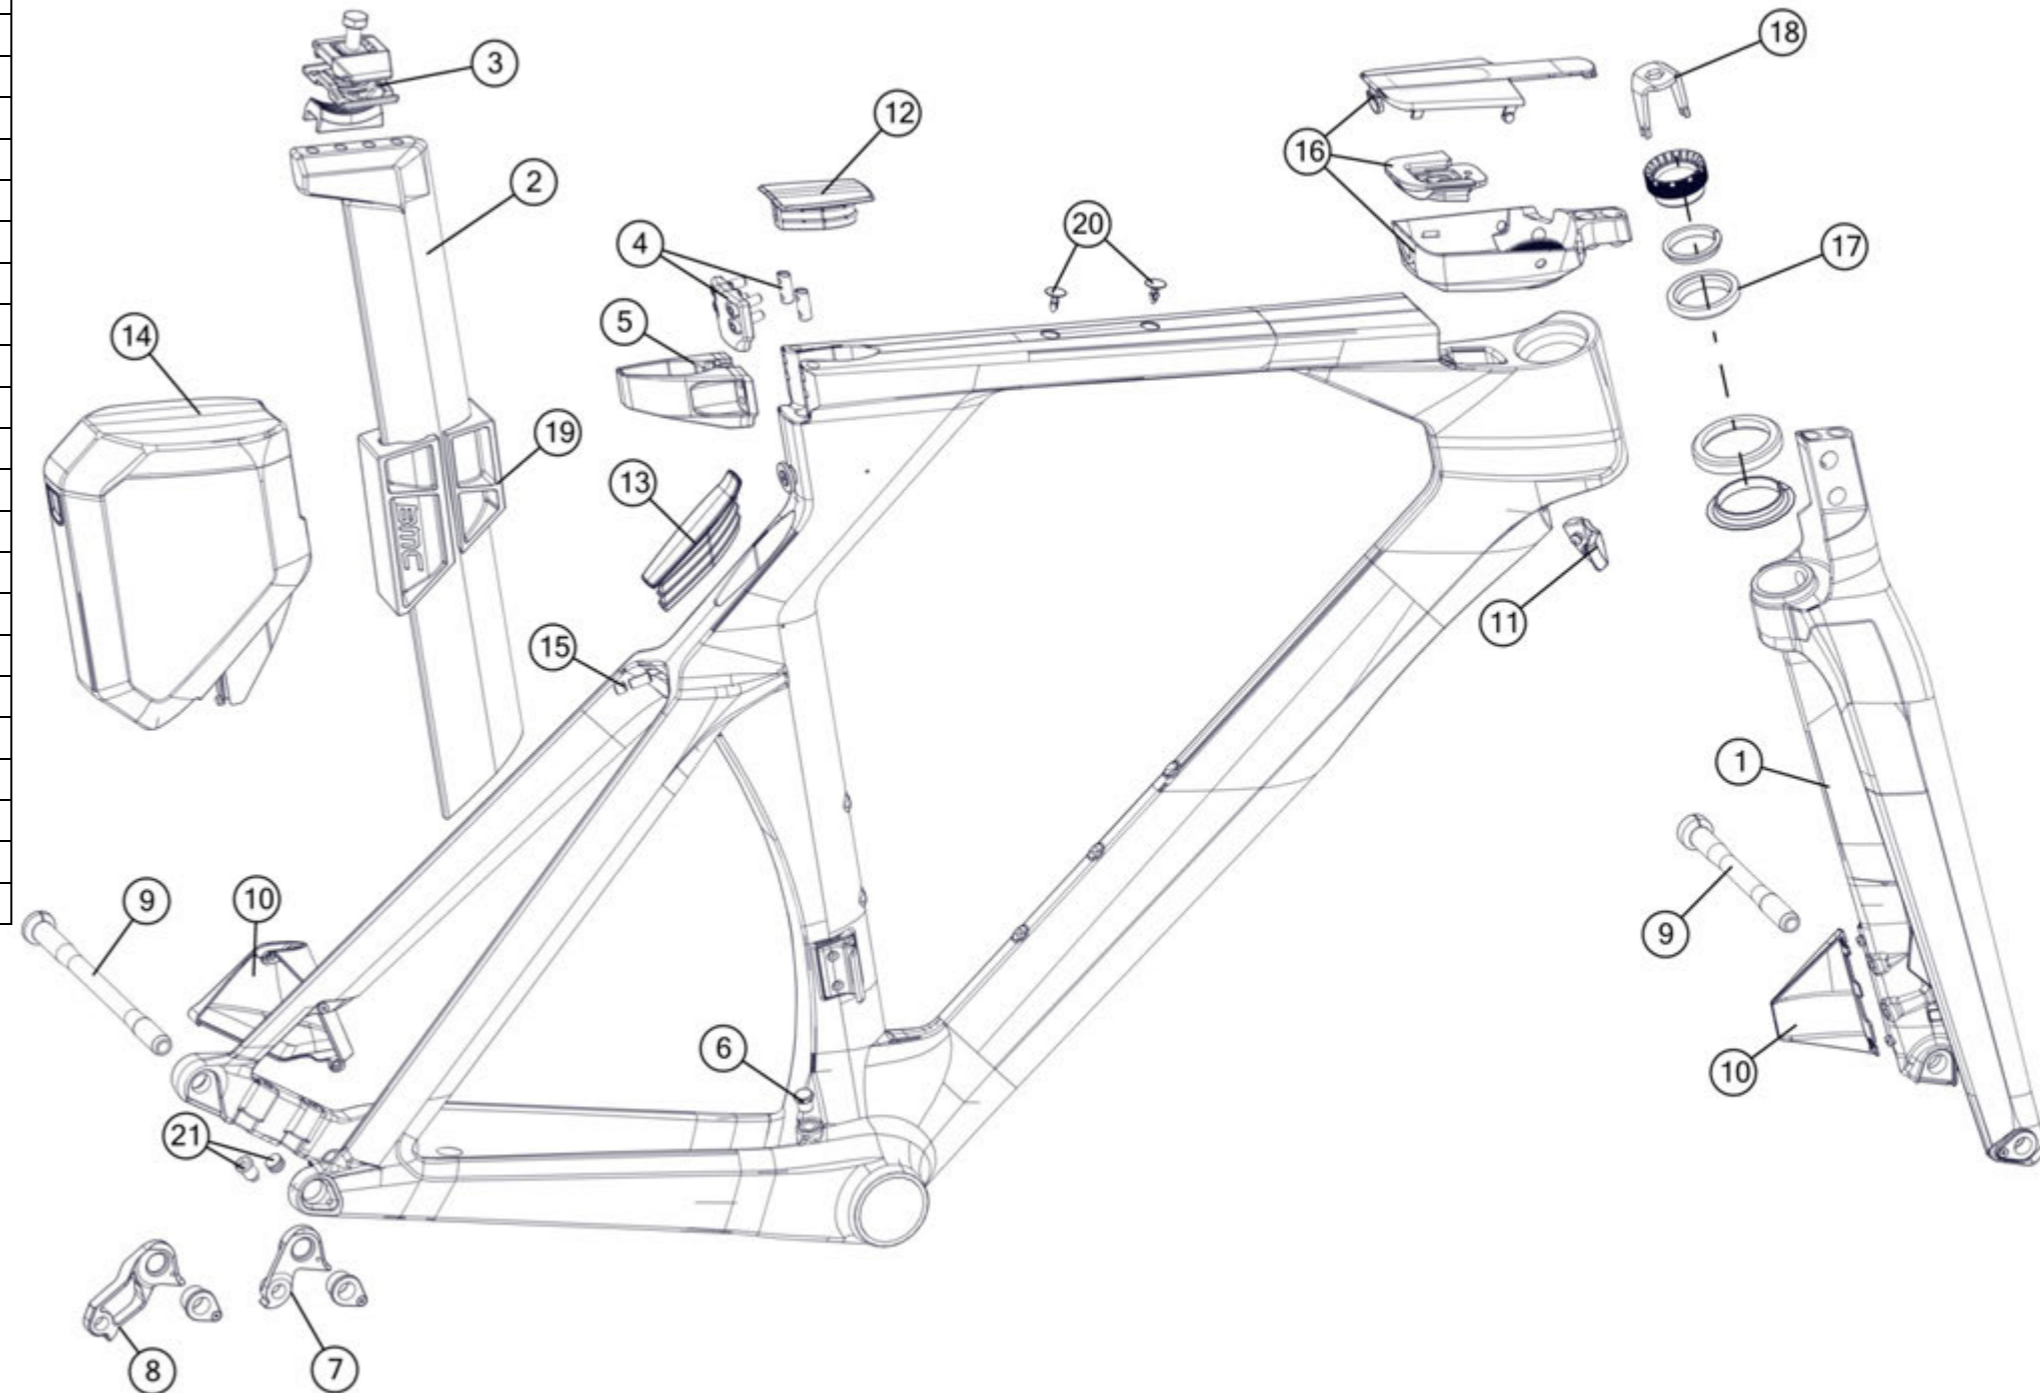

timemachine 01 Disc

Part N°	Part Name	Description	Pos. N°
301642006813	timemachine 01 Disc ONE fork, S	cbn blk blk	1
301642006814	timemachine 01 Disc ONE fork, M	cbn blk blk	1
301642006815	timemachine 01 Disc ONE fork, L	cbn blk blk	1
300811	TM01 Seatpost		2
212482	Saddle clamp #1	black anodized	3
300656	TM01 SP Clamp, front		4
300657	TM01 SP clamp, rear		5
300836	TM01 FD Cable cover	10 pcs/set	6
301092	Dropout #58	Standard	7
301093	Dropout #59	Direct mount	8
302109	Dropout #70	SRAM AXS	10
301628	Thru axle kit #1	front & rear axle	9
301645	timemachine 01 Disc small parts		10
300838	TM01 Fork bumpers	10 pcs/set	11
300658	TM01 Seatpost cover, front	5 pcs/set	12
300659	TM01 Seatpost cover, rear	5 pcs/set	13
301172	timemachine 01/02 rear box		14
301173	timemachine 01/02 rear box mount		14.1
300840	TM01 SP Play Killer		15
301646	timemachine 01 Disc headset box		16
301643	timemachine 01 Disc headset		17
300846	TM01 Headset tool		18
300847	TM01 Cutting tool		19
300874	TM01 Top Tube Plug		20
301033	timemachine top tube fuel box		-
301765	timemachine 01 Disc cable exit plugs	2x 5pcs/ set	21