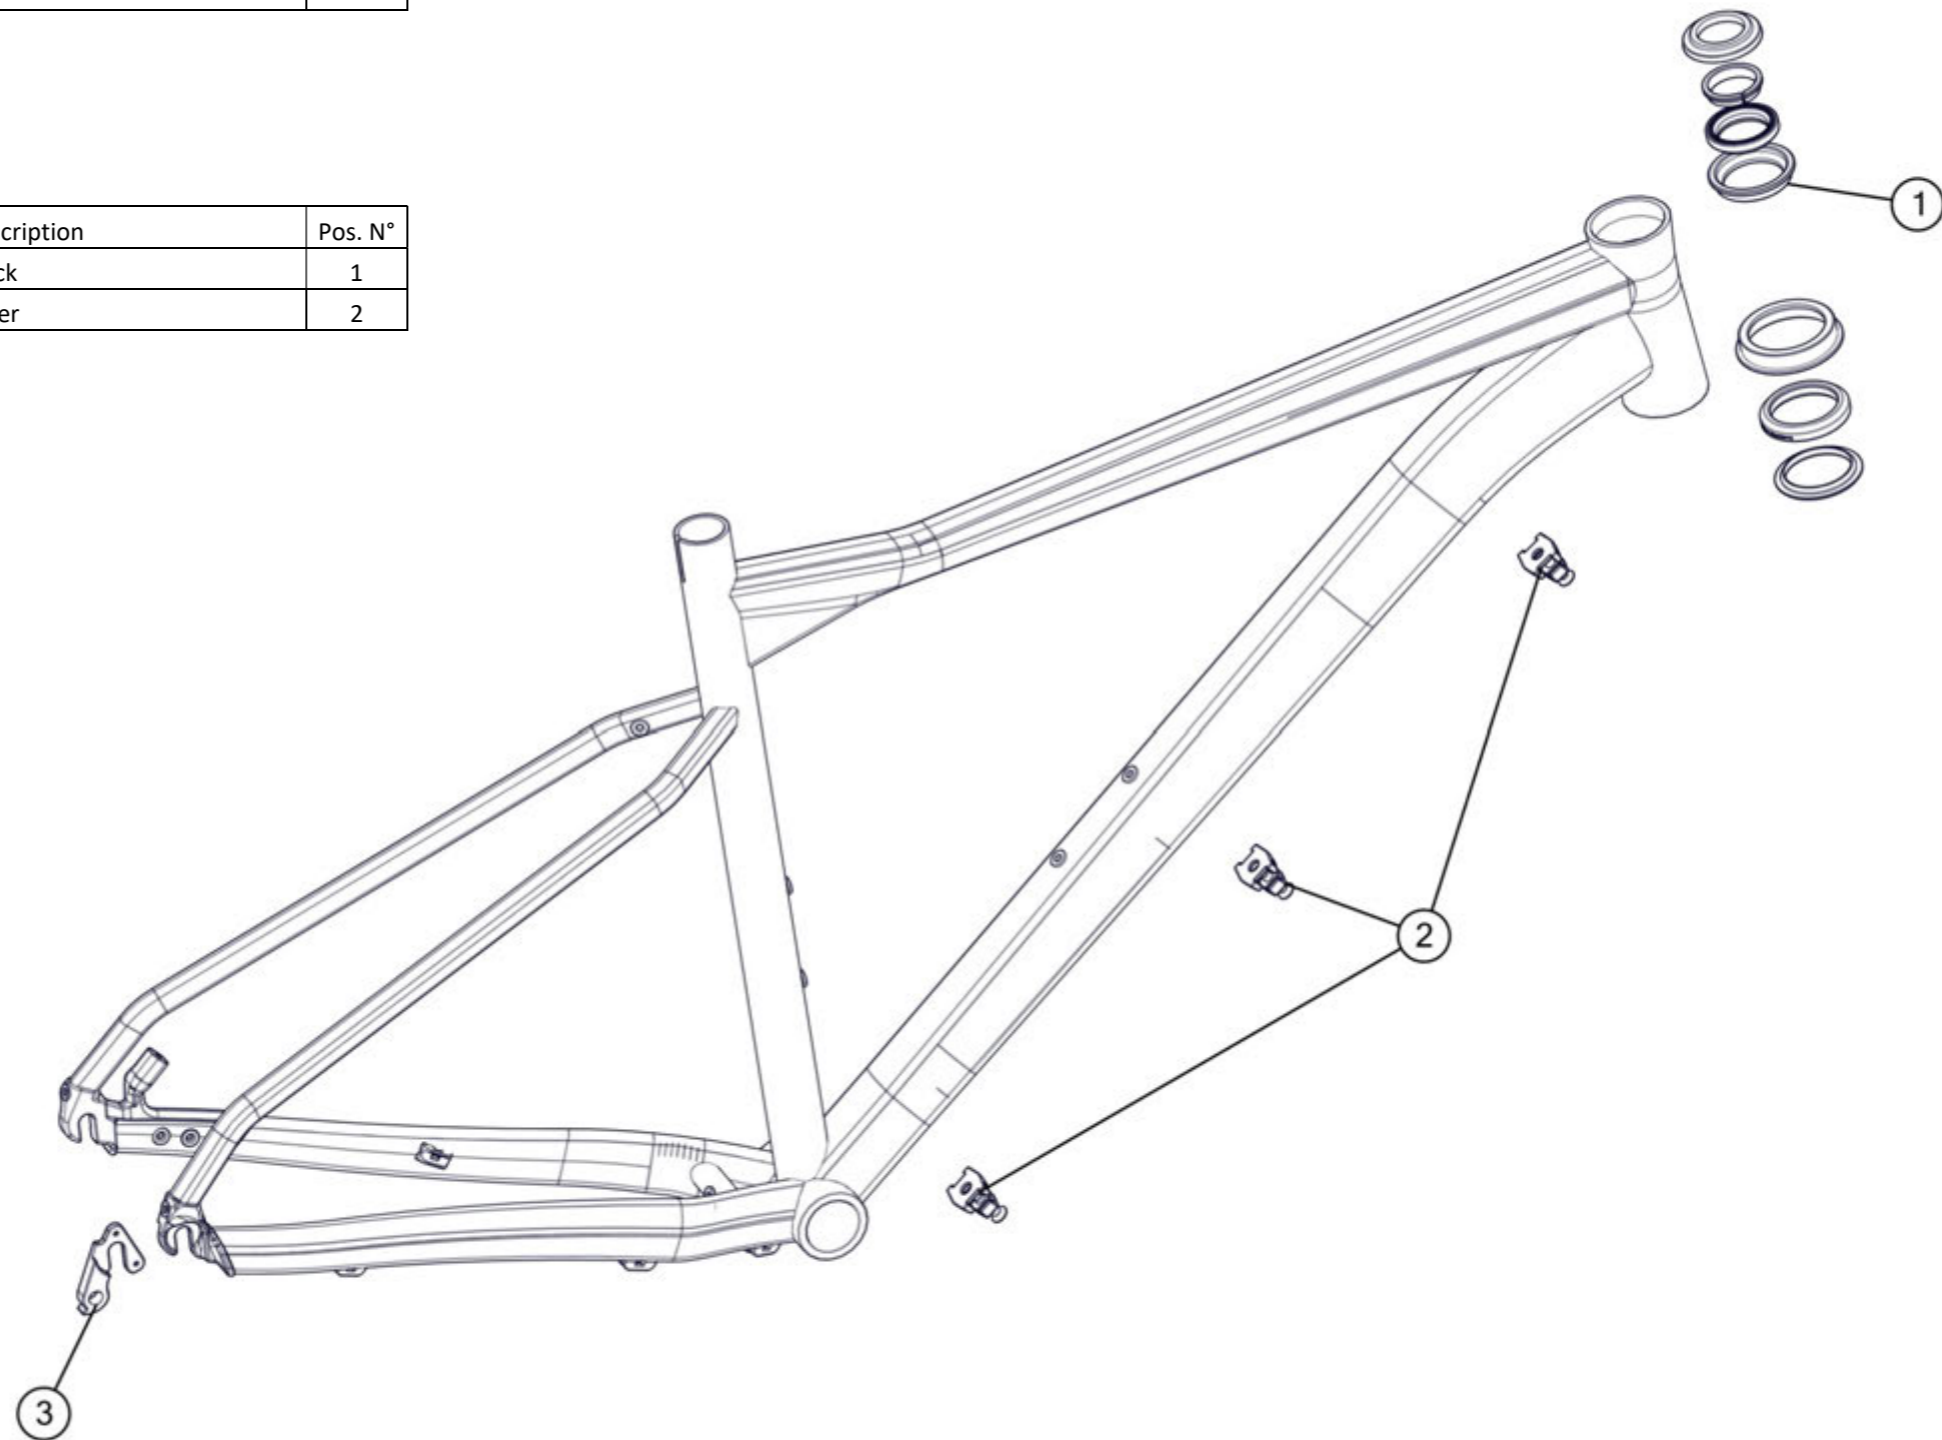

sportelite 20/24

Part N°	Part Name	Description	Pos. N°
300661	Headset FSA NO.10P	Black	1
201105	Dropout #7	Silver	2

Fourstroke 01

Part N°	Part Name	Description	Pos. N°
301738	Fourstroke 01 dropper post, S		1
301739	Fourstroke 01 dropper post, M,L,XL		1
301736	Fourstroke 01 seatpost small parts		2
301768	Fourstroke 01 dropper post remote lever		3
301714	Handlebar MFB01	750mm	4
301713006925	Stem MSM01	50mm	5
301713006926	Stem MSM01	60mm	5
301713006927	Stem MSM01	70mm	5
301737	Fourstroke 01 headset		6
301735	Fourstroke 01 small part kit		7
301740	Lightweight 1x Chainguide		8
301741	Chainstay protector		9
301701	Dropout # 65	Standard	10
301702	Dropout # 66	Direct Mount	11
301769	Thru axle kit #6		12