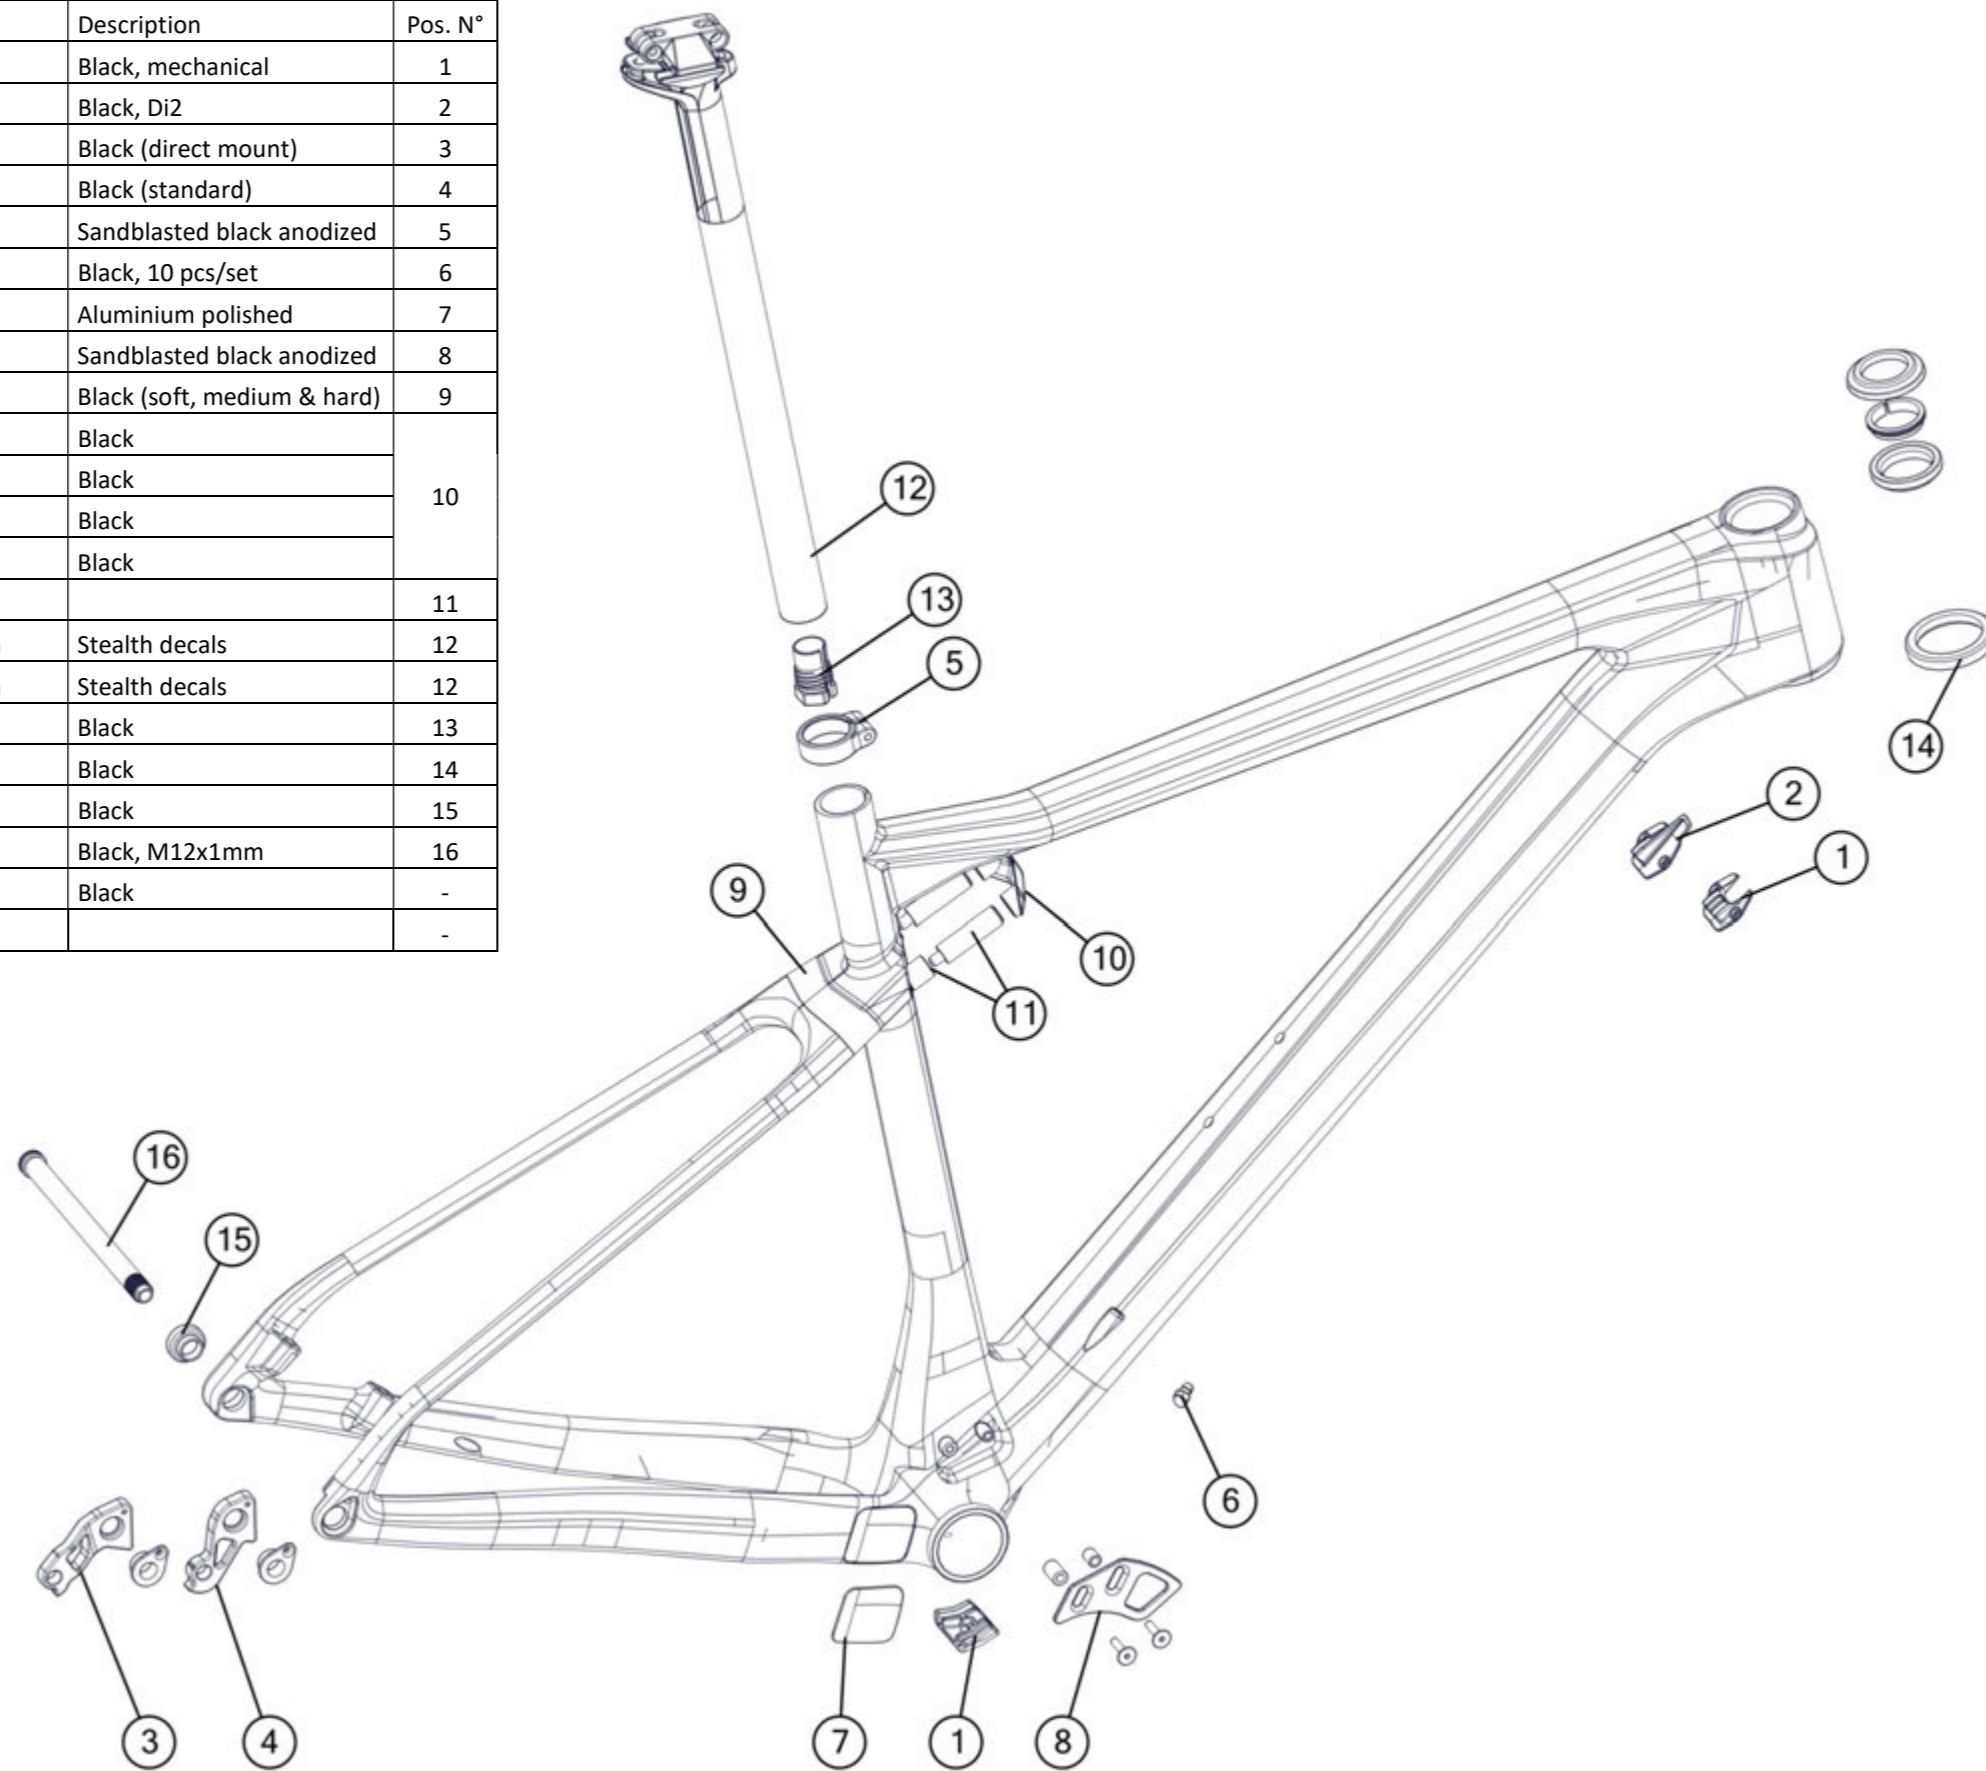

teamelite 01

Part N°	Part Name	Description	Pos. N°
222795	Cable guide # 13	Black, mechanical	1
222779	Cable guide # 14	Black, Di2	2
222780	Dropout #49	Black (direct mount)	3
222781	Dropout #50	Black (standard)	4
300654	Seatpost clamp # 19	Sandblasted black anodized	5
222784	FD Plug	Black, 10 pcs/set	6
222785	Anti chainsuck plate BMBF-02	Aluminium polished	7
222786	Chaincatcher 15-M4	Sandblasted black anodized	8
222787	Bumper kit	Black (soft, medium & hard)	9
222788	Suspension cover XS	Black	10
222789	Suspension cover S	Black	
222790	Suspension cover M	Black	
222791	Suspension cover L/XL	Black	
222793	Teamelite bushing kit		11
300786	Seatpost MSP-01, 27.2mm, 350mm	Stealth decals	12
300653	Seatpost MSP-01, 27.2mm, 400mm	Stealth decals	12
219532	Battery adapter, compliance post	Black	13
222794	Headset - VP-B352UC-BMC	Black	14
222956	Concentric dropout insert	Black	15
301695	Thru axle kit #4	Black, M12x1mm	16
300660	Chainstay protector VLF-314	Black	-
300490	MTT-APS Toolkit		-