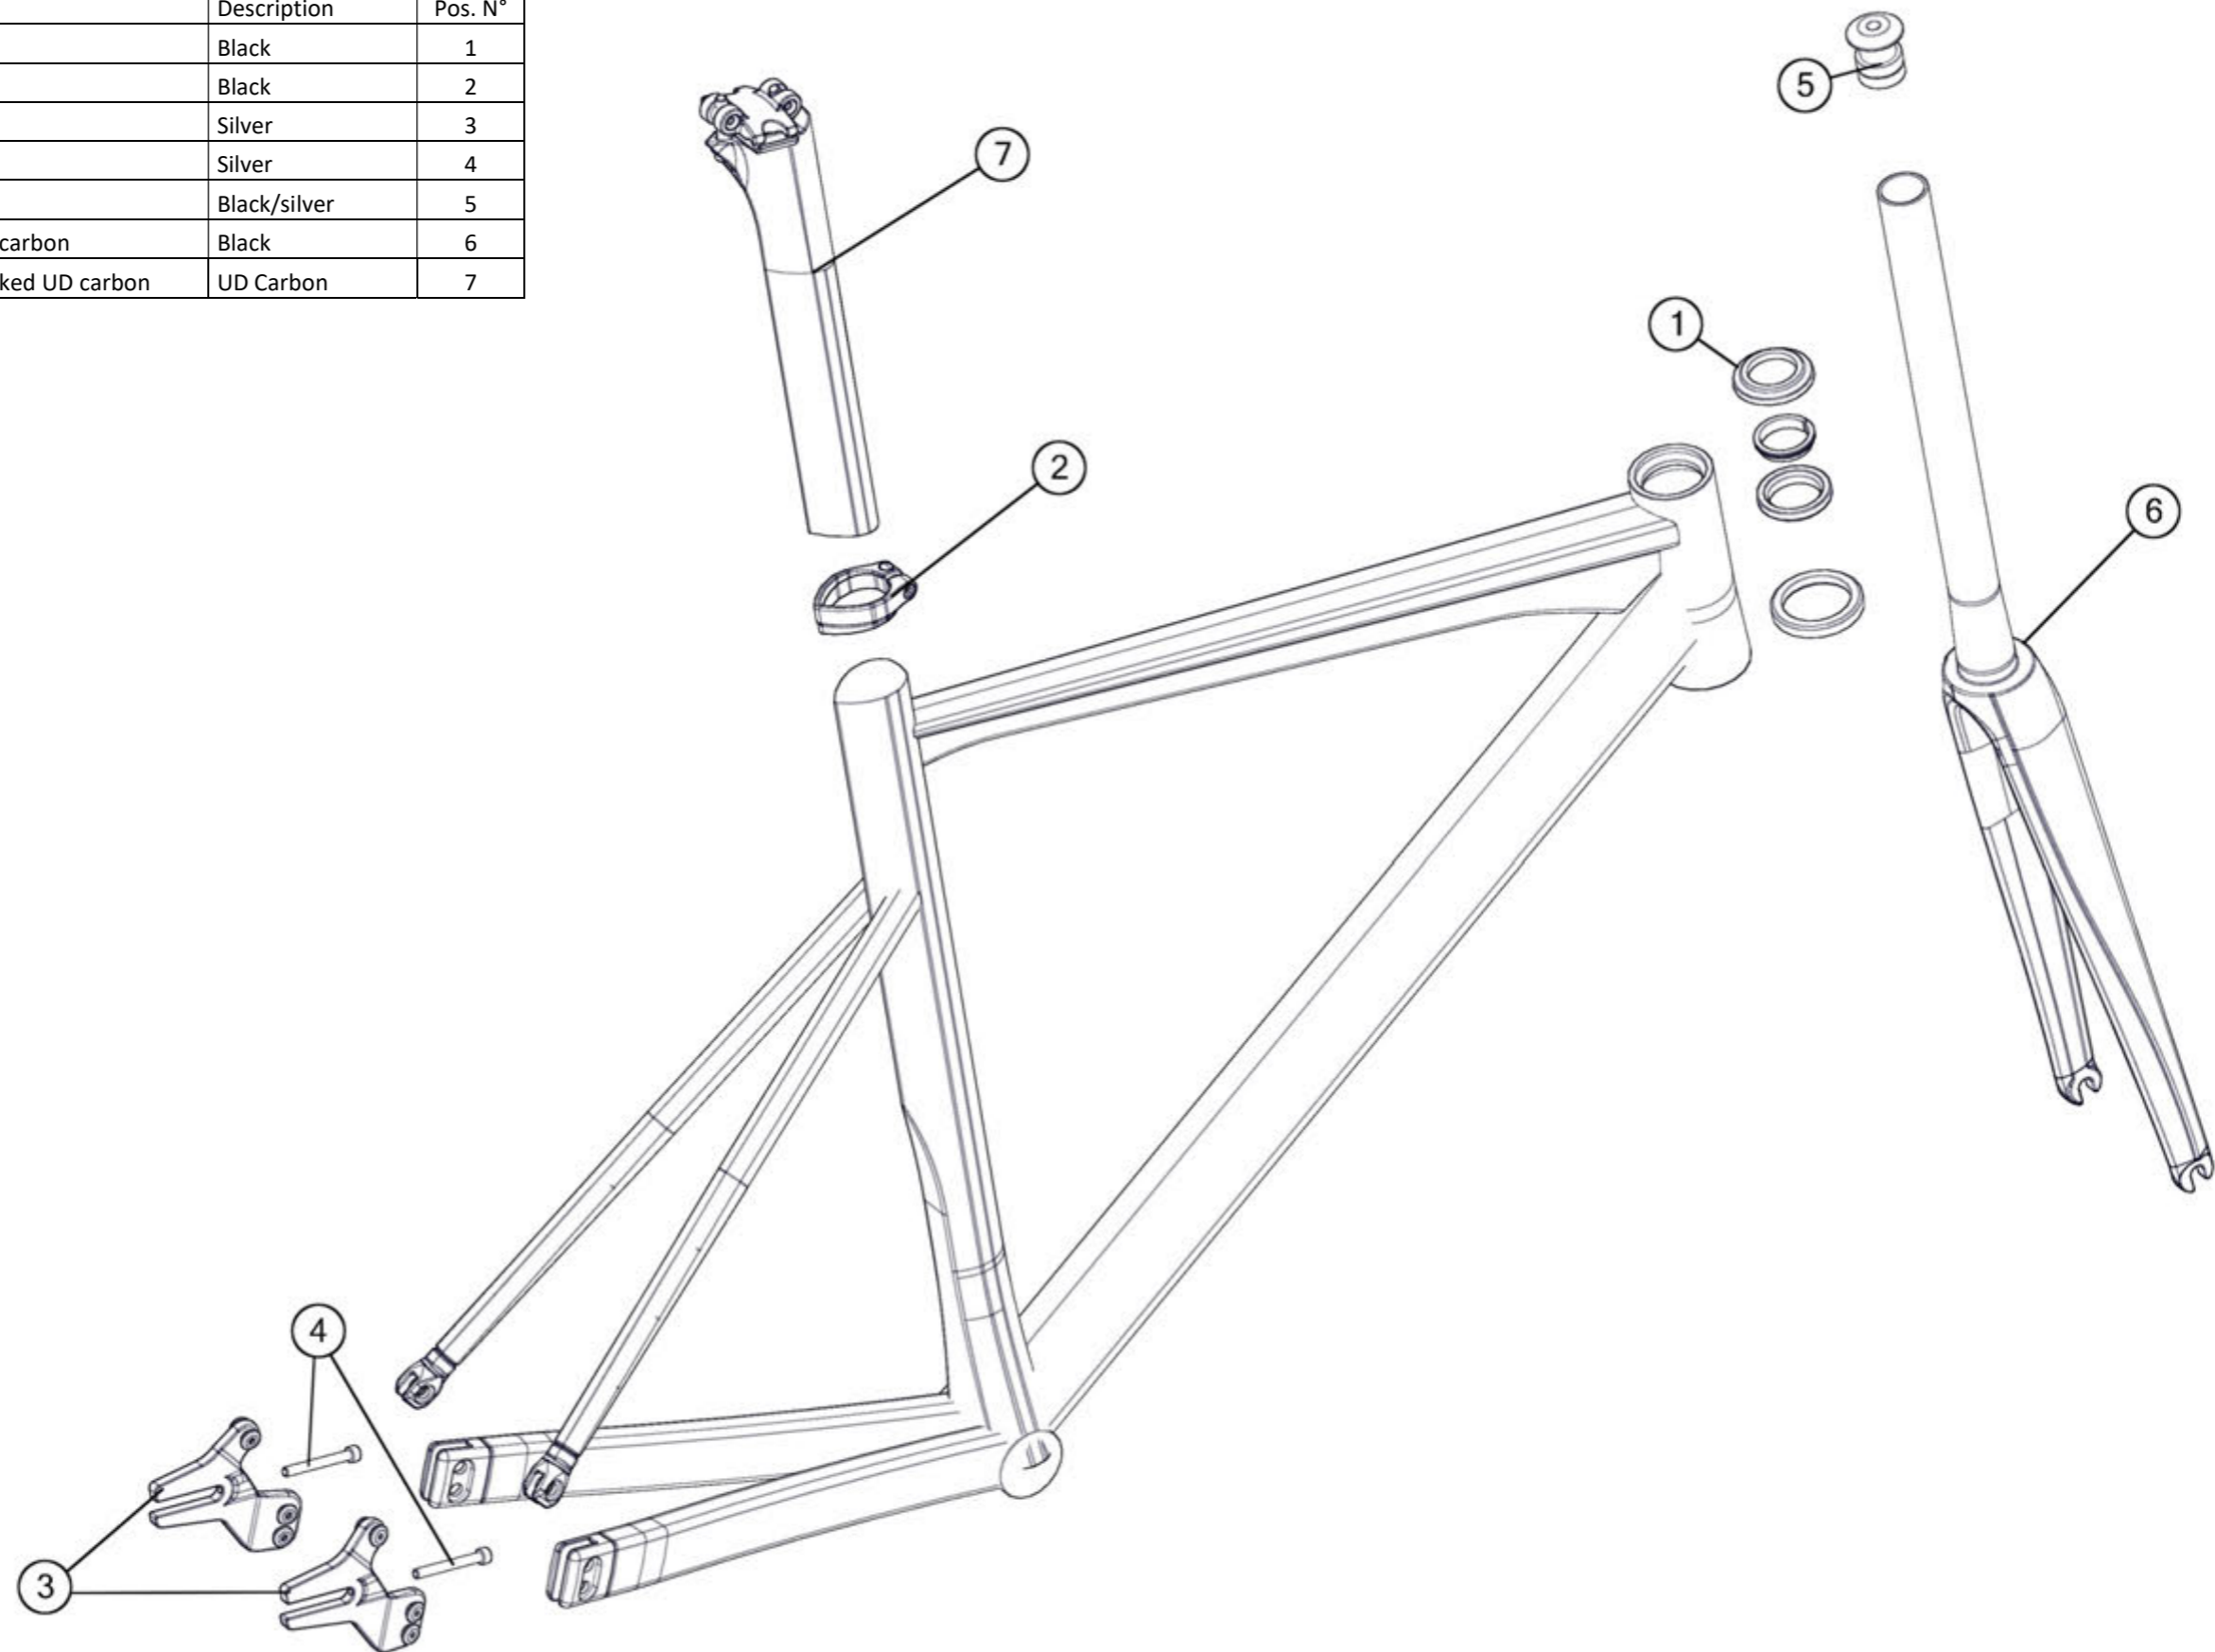

trackmachine TR02

Part N°	Part Name	Description	Pos. N°
213695	Headset VP-B153AC	Black	1
220926	Seatpost Clamp # 15	Black	2
213701	Dropout # 43	Silver	3
213702	Axle Adjuster # 2	Silver	4
213682	Expander #2	Black/silver	5
215420	Fork 14-R4, naked UD carbon	Black	6
215422	Airfoilpost 320mm, naked UD carbon	UD Carbon	7