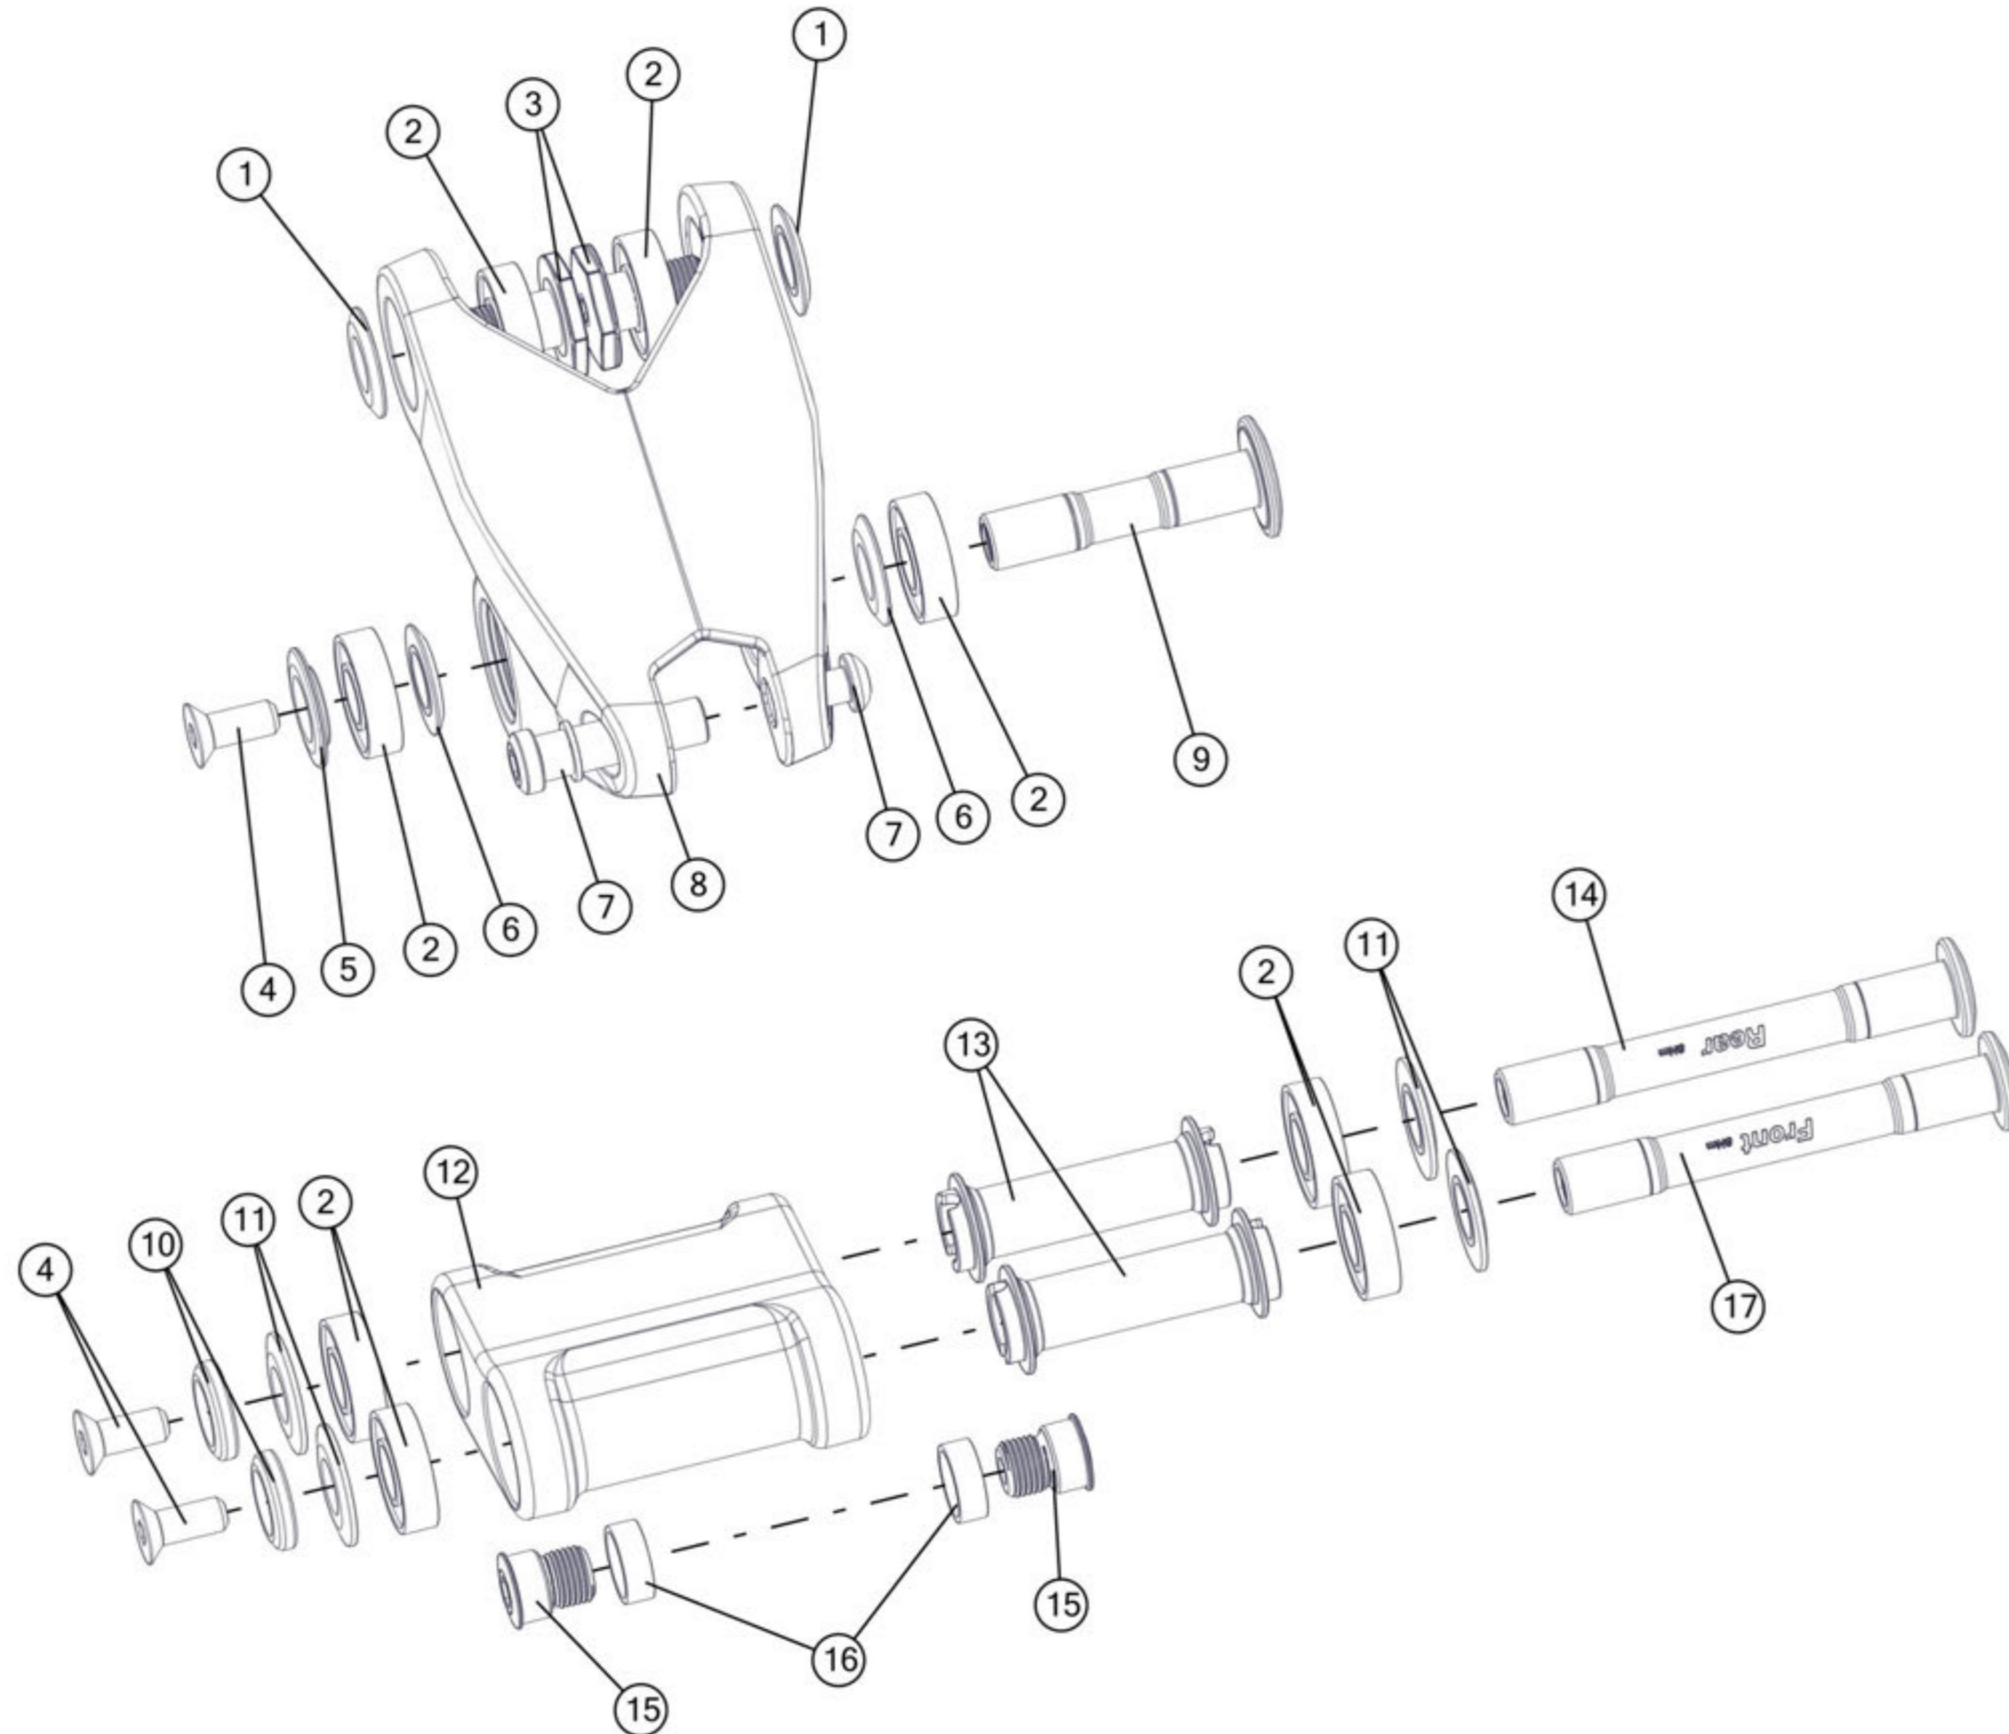

Fourstroke 01 suspension parts

Part N°	Part Name	Description	Pos. N°
301733	Fourstroke 01 linkage kit	Carbon/ black anodized	8,12
301734	Bolt Kit # 26	black anodized	1-7,9-11,13-17