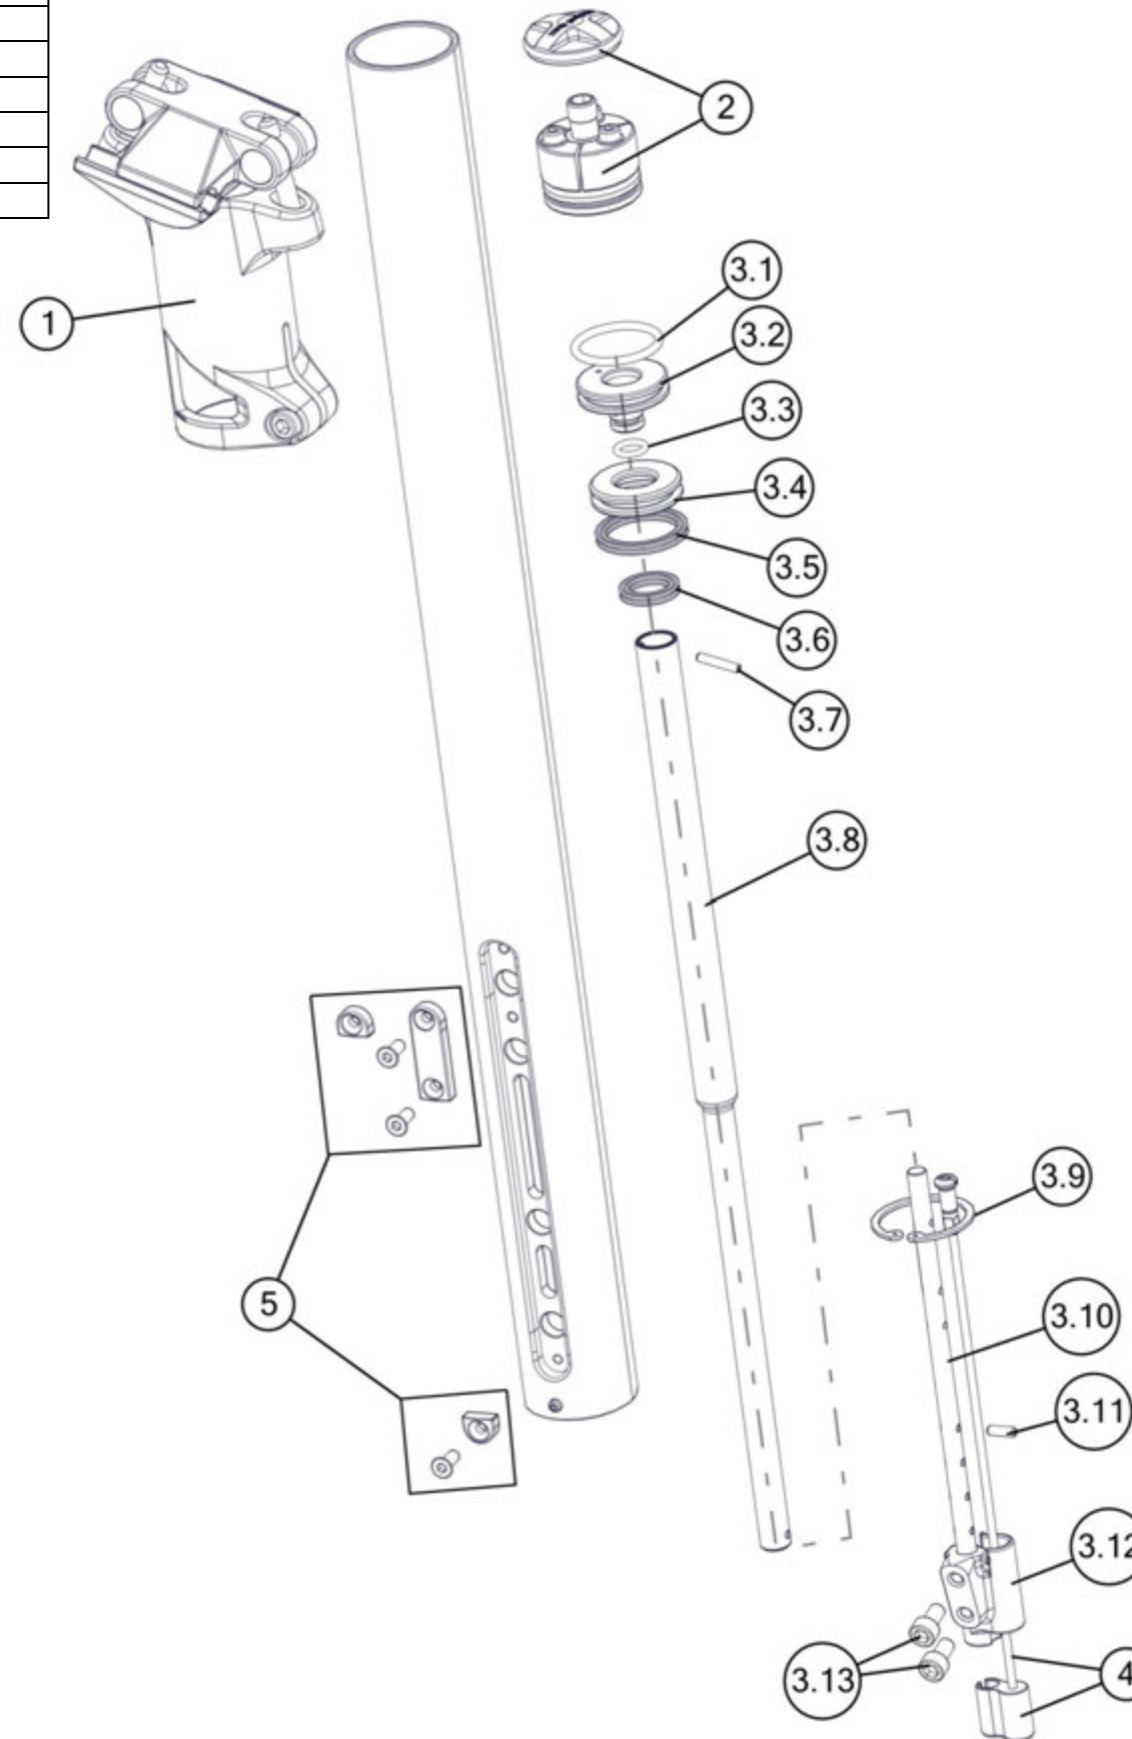

Trailsync post

Part N°	Part Name	Description	Pos. N°
301215	Trailsync saddle clamp short		1
301248	Trailsync saddle clamp long		1
301216	Trailsync valve head		2
301223	Trailsync airshaft & seal rebuild kit		3
301219	Trailsync spoke & glider kit		4
301222	Trailsync end stop kit		5