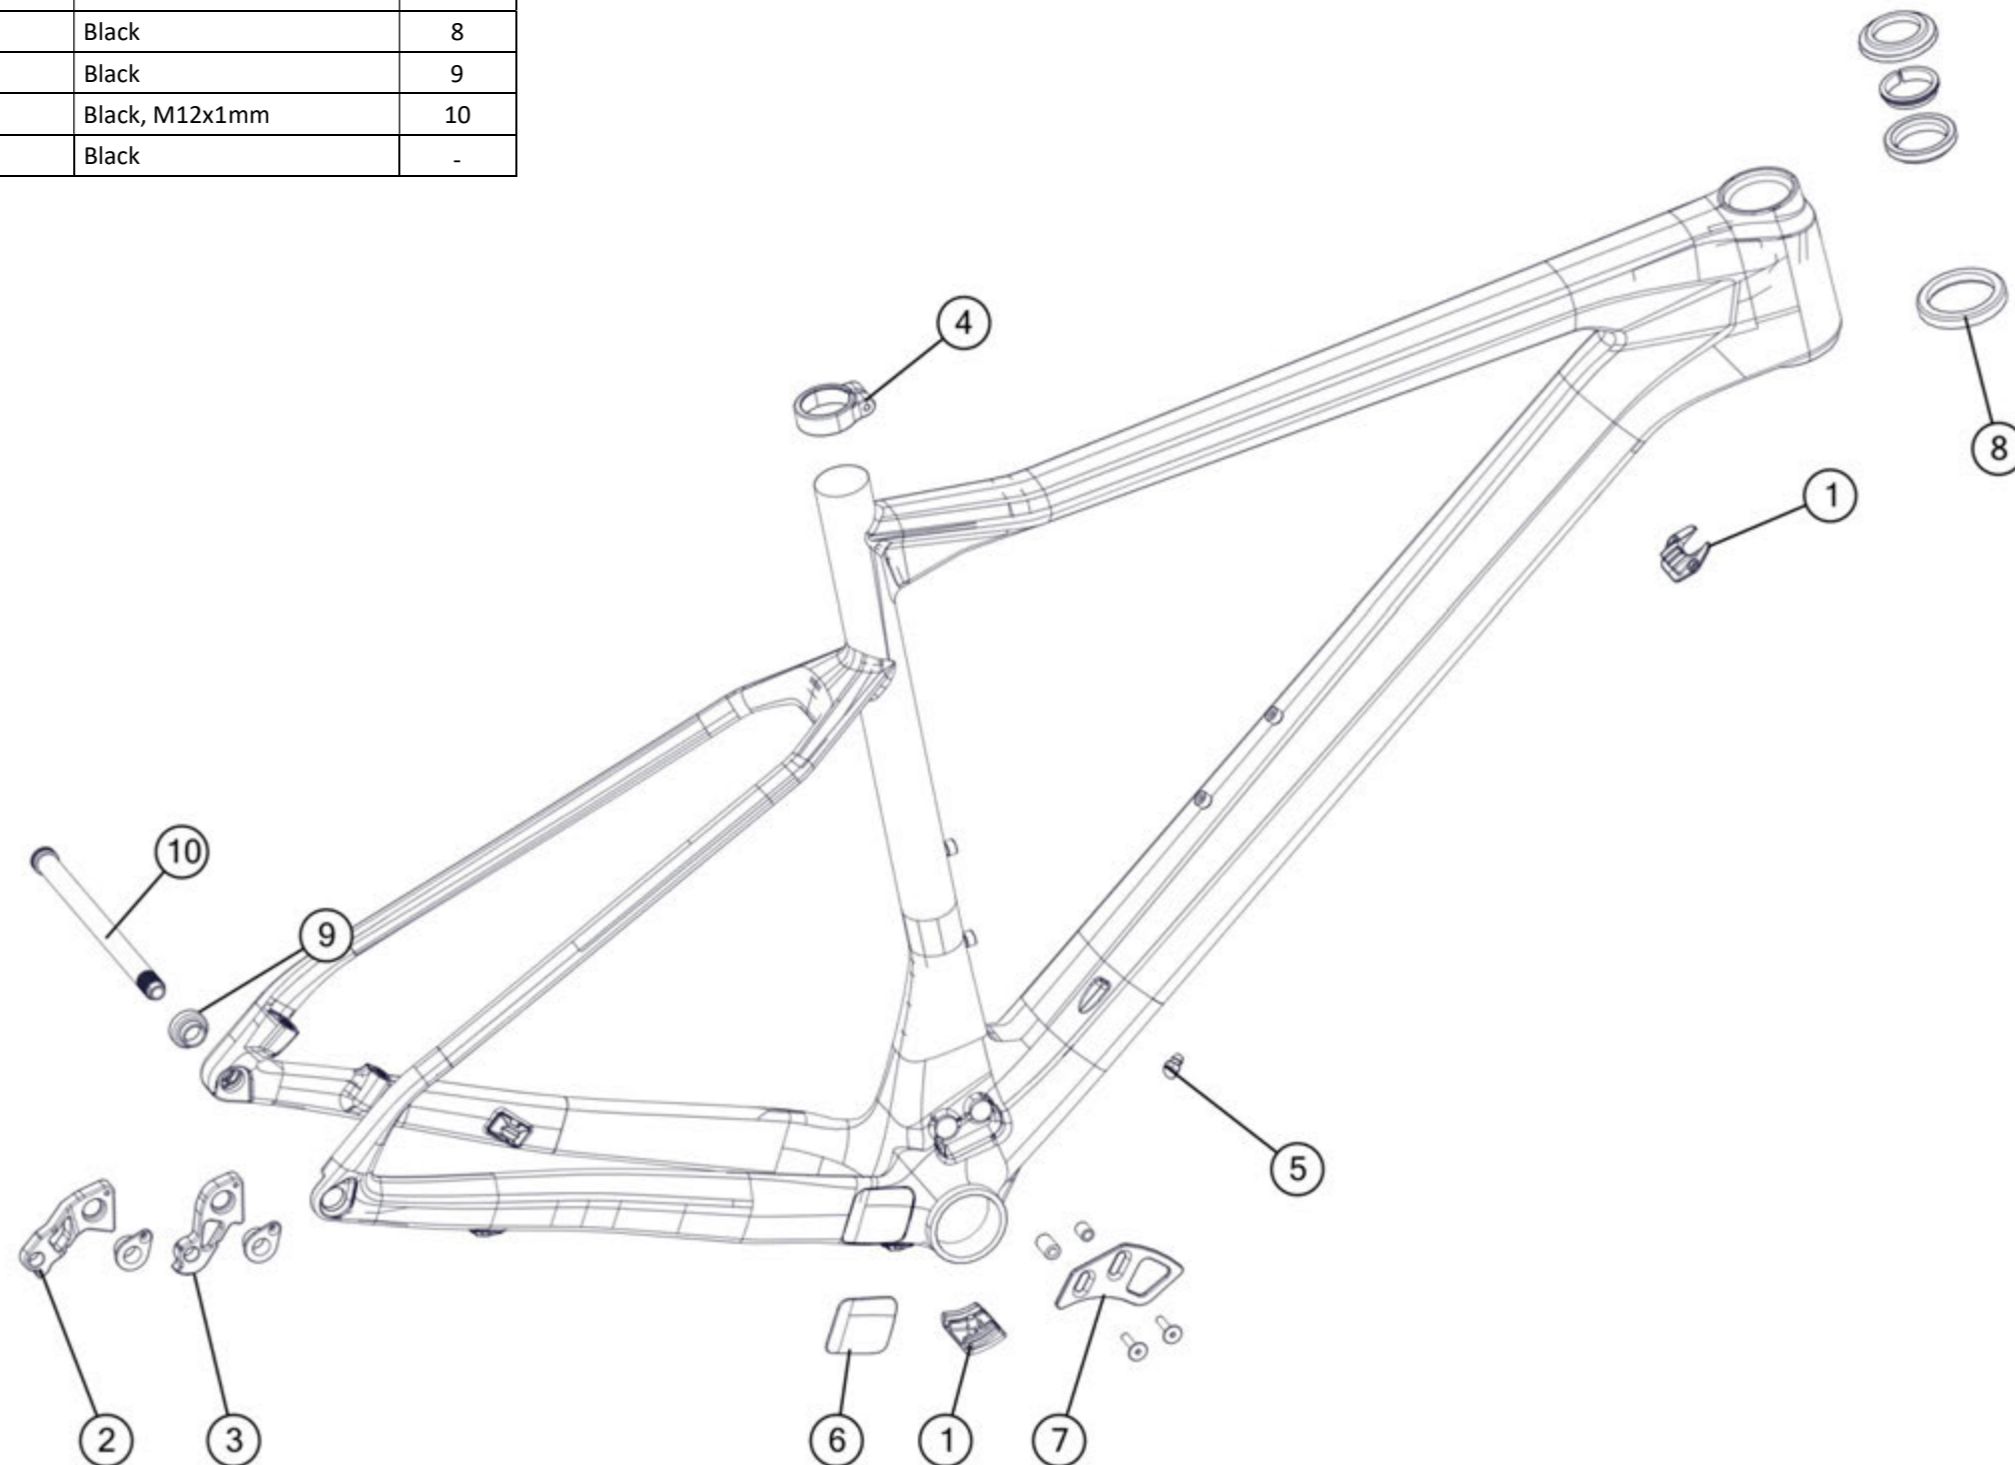

teamelite 02

Part N°	Part Name	Description	Pos. N°
222795	Cable guide # 13	Black	1
222780	Dropout #49	Black (direct mount)	2
222781	Dropout #50	Black (standard)	3
222782	Seatpost clamp # 17	Sandblasted black anodized	4
222784	FD Plug	Black, 10pcs/set	5
222785	Anti chainsuck plate BMBF-02	Aluminium polished	6
222786	Chaincatcher 15-M4	Sandblasted black anodized	7
222794	Headset - VP-B352UC-BMC	Black	8
222956	Concentric dropout insert	Black	9
301695	Thru axle kit #4	Black, M12x1mm	10
300660	Chainstay protector VLF-314	Black	-