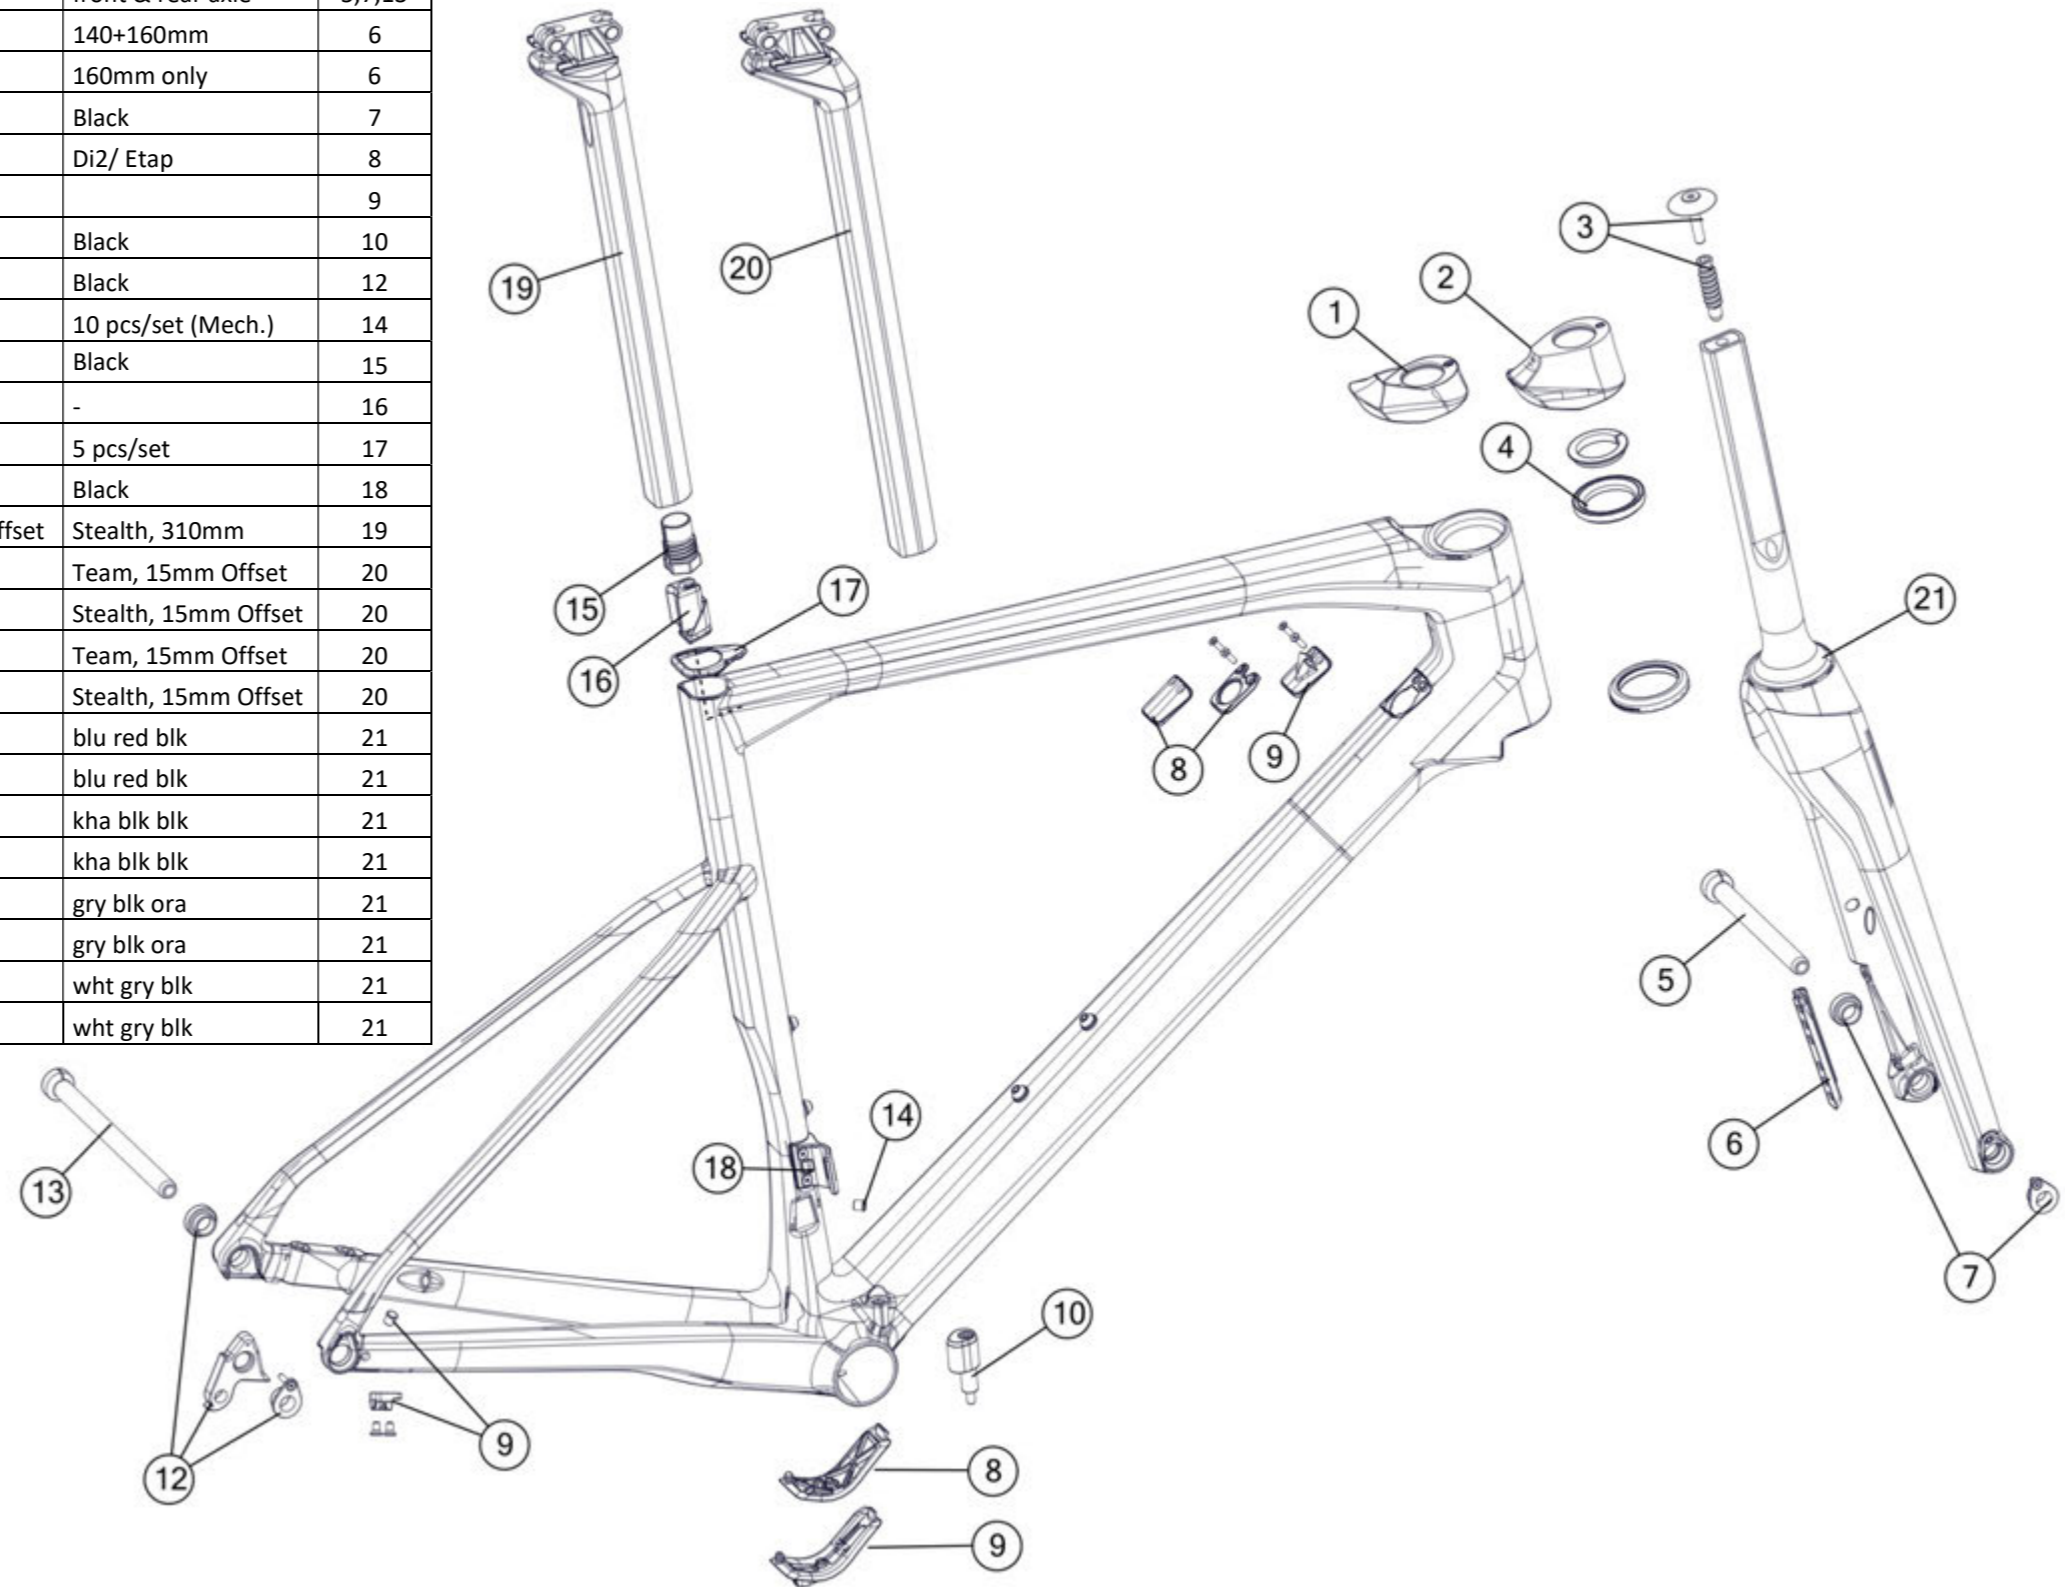

Part N°	Part Name	Description	Pos. N°
300713	Roadmachine 01 Topcone low	UD carbon	1
300712	Roadmachine 01 Topcone high	UD carbon	2
300695	IC Carbon Disc Fork Topcap	Black	3
300711	Roadmachine Headset (w/o Topcone)	1 1/2" - 1 1/4"	4
301692	Thru axle kit #2	front & rear axle	5,7,13
300710	Roadmachine front brake adapter	140+160mm	6
301004	Roadmachine front brake adapter 160mm	160mm only	6
300714	Fork dropout #1	Black	7
301101	Di2 kit # 7	Di2/ Etap	8
301099	Mechanical kit # 6		9
300715	Roadmachine chainguide	Black	10
300696	Dropout # 52	Black	12
300913	Di2 plug kit # 5	10 pcs/set (Mech.)	14
212500	Internal battery adapter	Black	15
300705	Seatpost clamp # 18	-	16
301038	roadmachine seattube seal	5 pcs/set	17
300706	Roadmachine FD hanger	Black	18
301269	roadmachine 01, carbon Seatpost, 0mm Offset	Stealth, 310mm	19
300814	roadmachine 01, carbon Seatpost, 250mm	Team, 15mm Offset	20
300815	roadmachine 01, carbon Seatpost, 250mm	Stealth, 15mm Offset	20
300639	roadmachine 01, carbon Seatpost, 310mm	Team, 15mm Offset	20
300640	roadmachine 01, carbon Seatpost, 310mm	Stealth, 15mm Offset	20
301621006749	roadmachine 01 ONE fork 47/51	blu red blk	21
301621006750	roadmachine 01 ONE fork 54-61	blu red blk	21
301621006751	roadmachine 01 TWO fork 47/51	kha blk blk	21
301621006752	roadmachine 01 TWO fork 54-61	kha blk blk	21
301621006753	roadmachine 01 THREE fork 47/51	gry blk ora	21
301621006754	roadmachine 01 THREE fork 54-61	gry blk ora	21
301621006755	roadmachine 01 MOD fork 47/51	wht gry blk	21
301621006756	roadmachine 01 MOD fork 54-61	wht gry blk	21