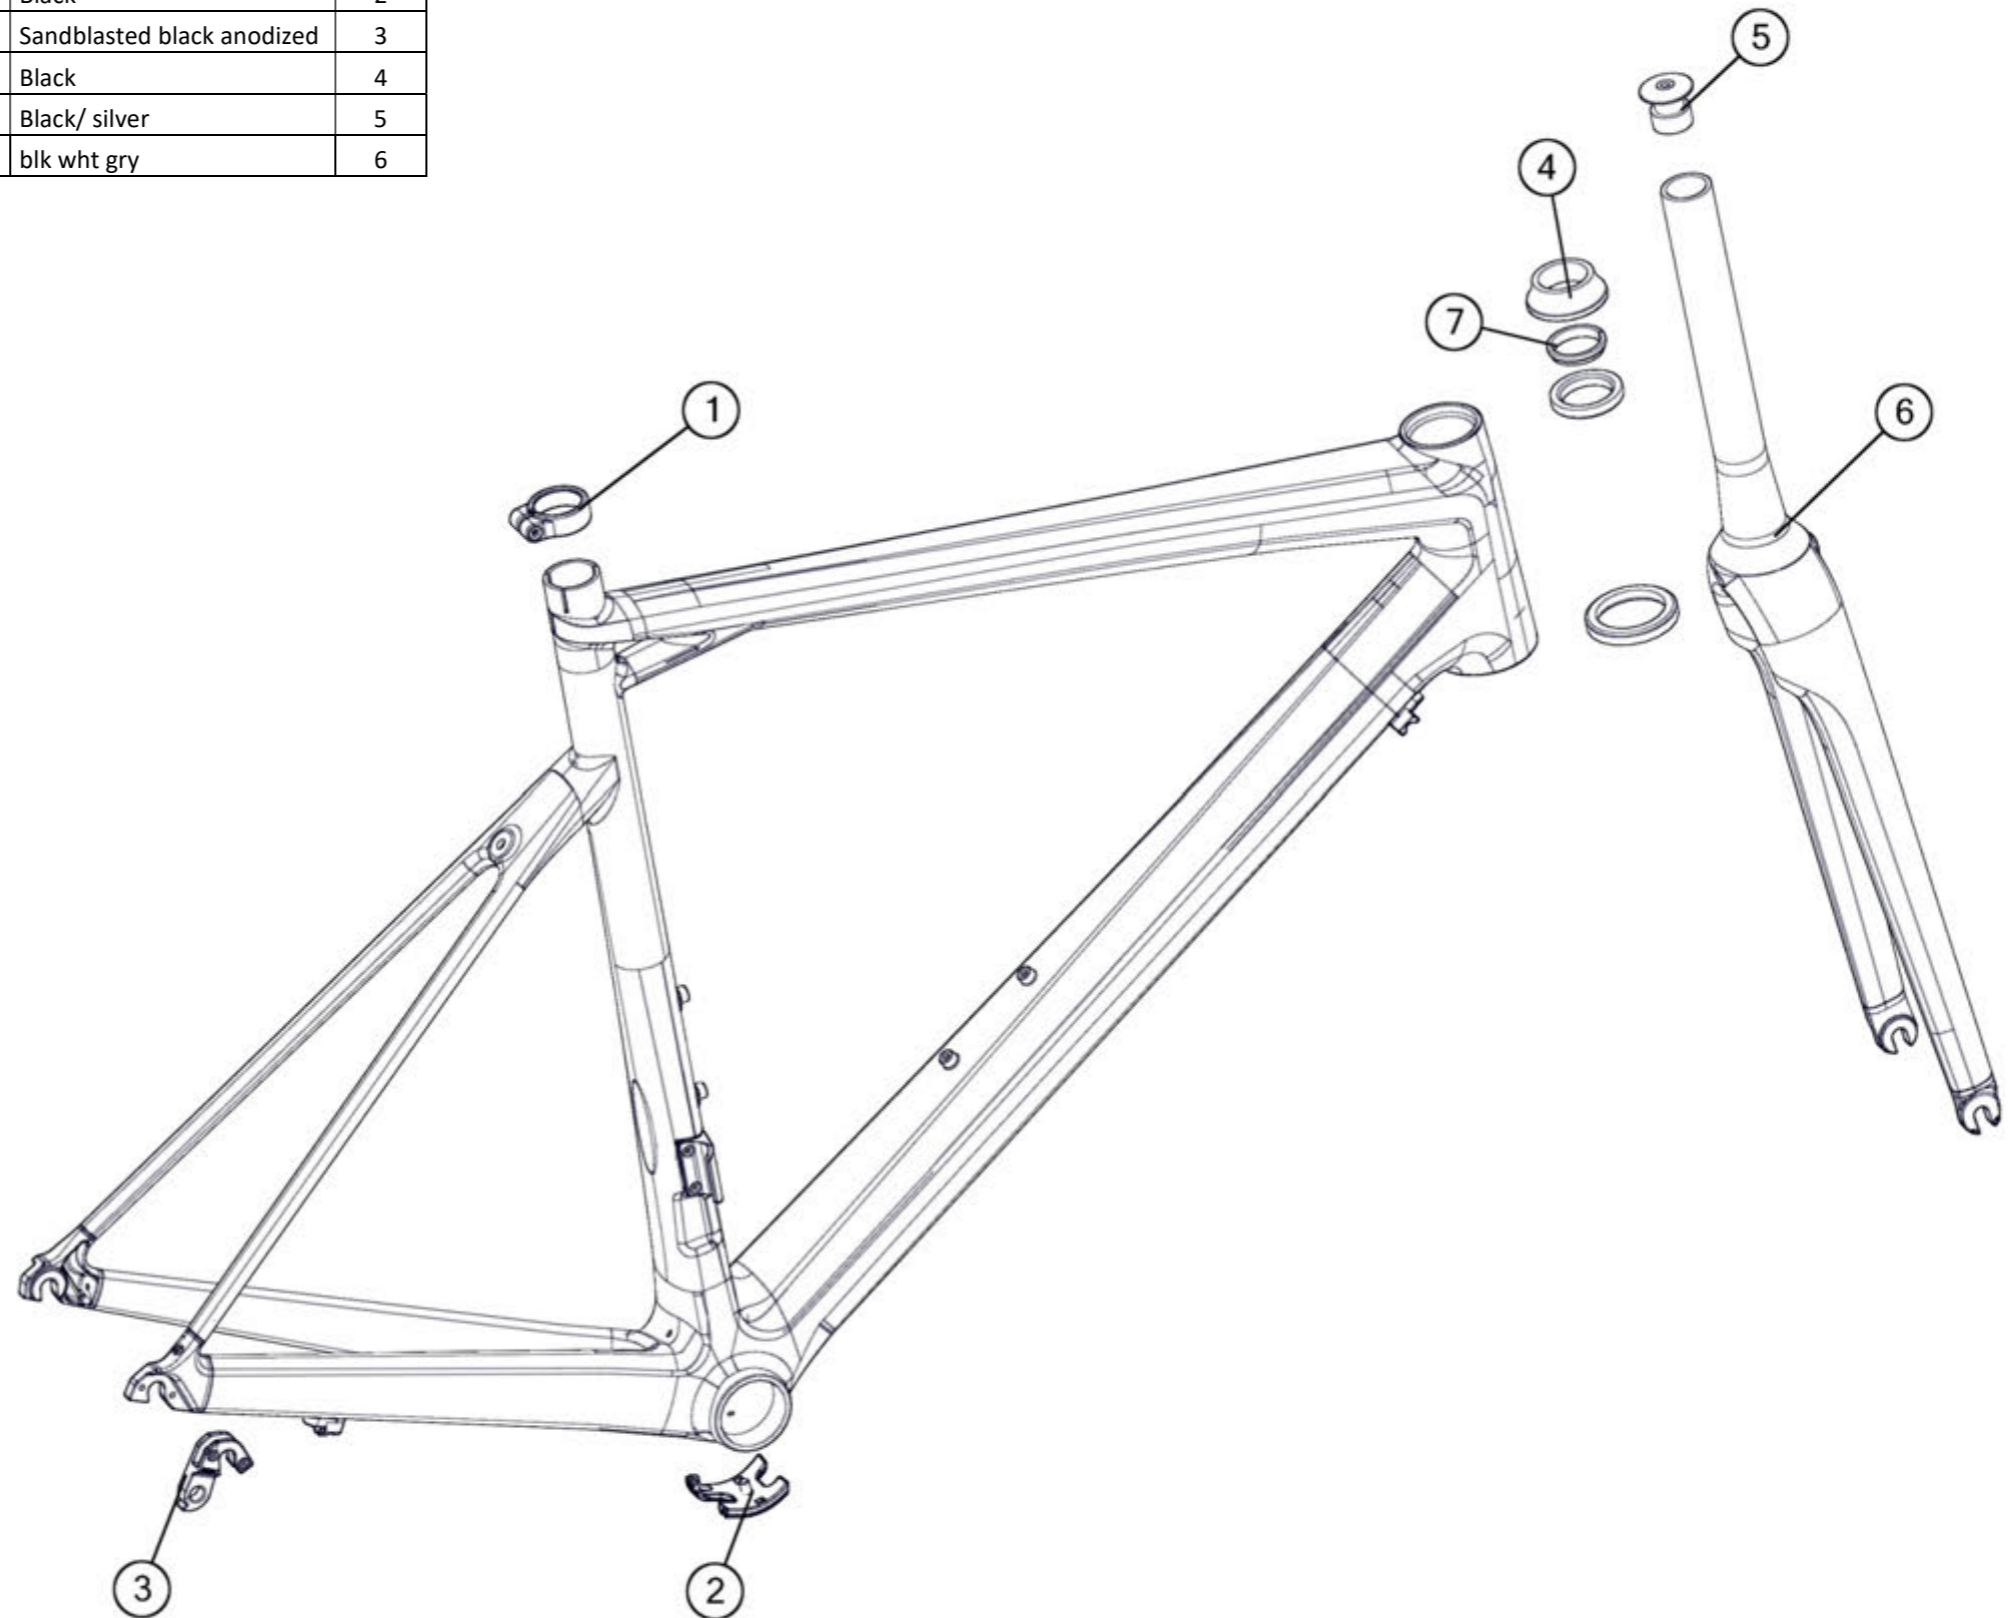

teammachine SLR03

Part N°	Part Name	Description	Pos. N°
212176	Seat post clamp # 10	Sandblasted black anodized	1
300451	BB cable guide #1-black	Black	2
214967	Dropout # 41	Sandblasted black anodized	3
300669	Headset FSA IS-2 / 42ACB	Black	4
220579	Expander # 3	Black/ silver	5
301629	teammachine SLR03 ONE fork	blk wht gry	6