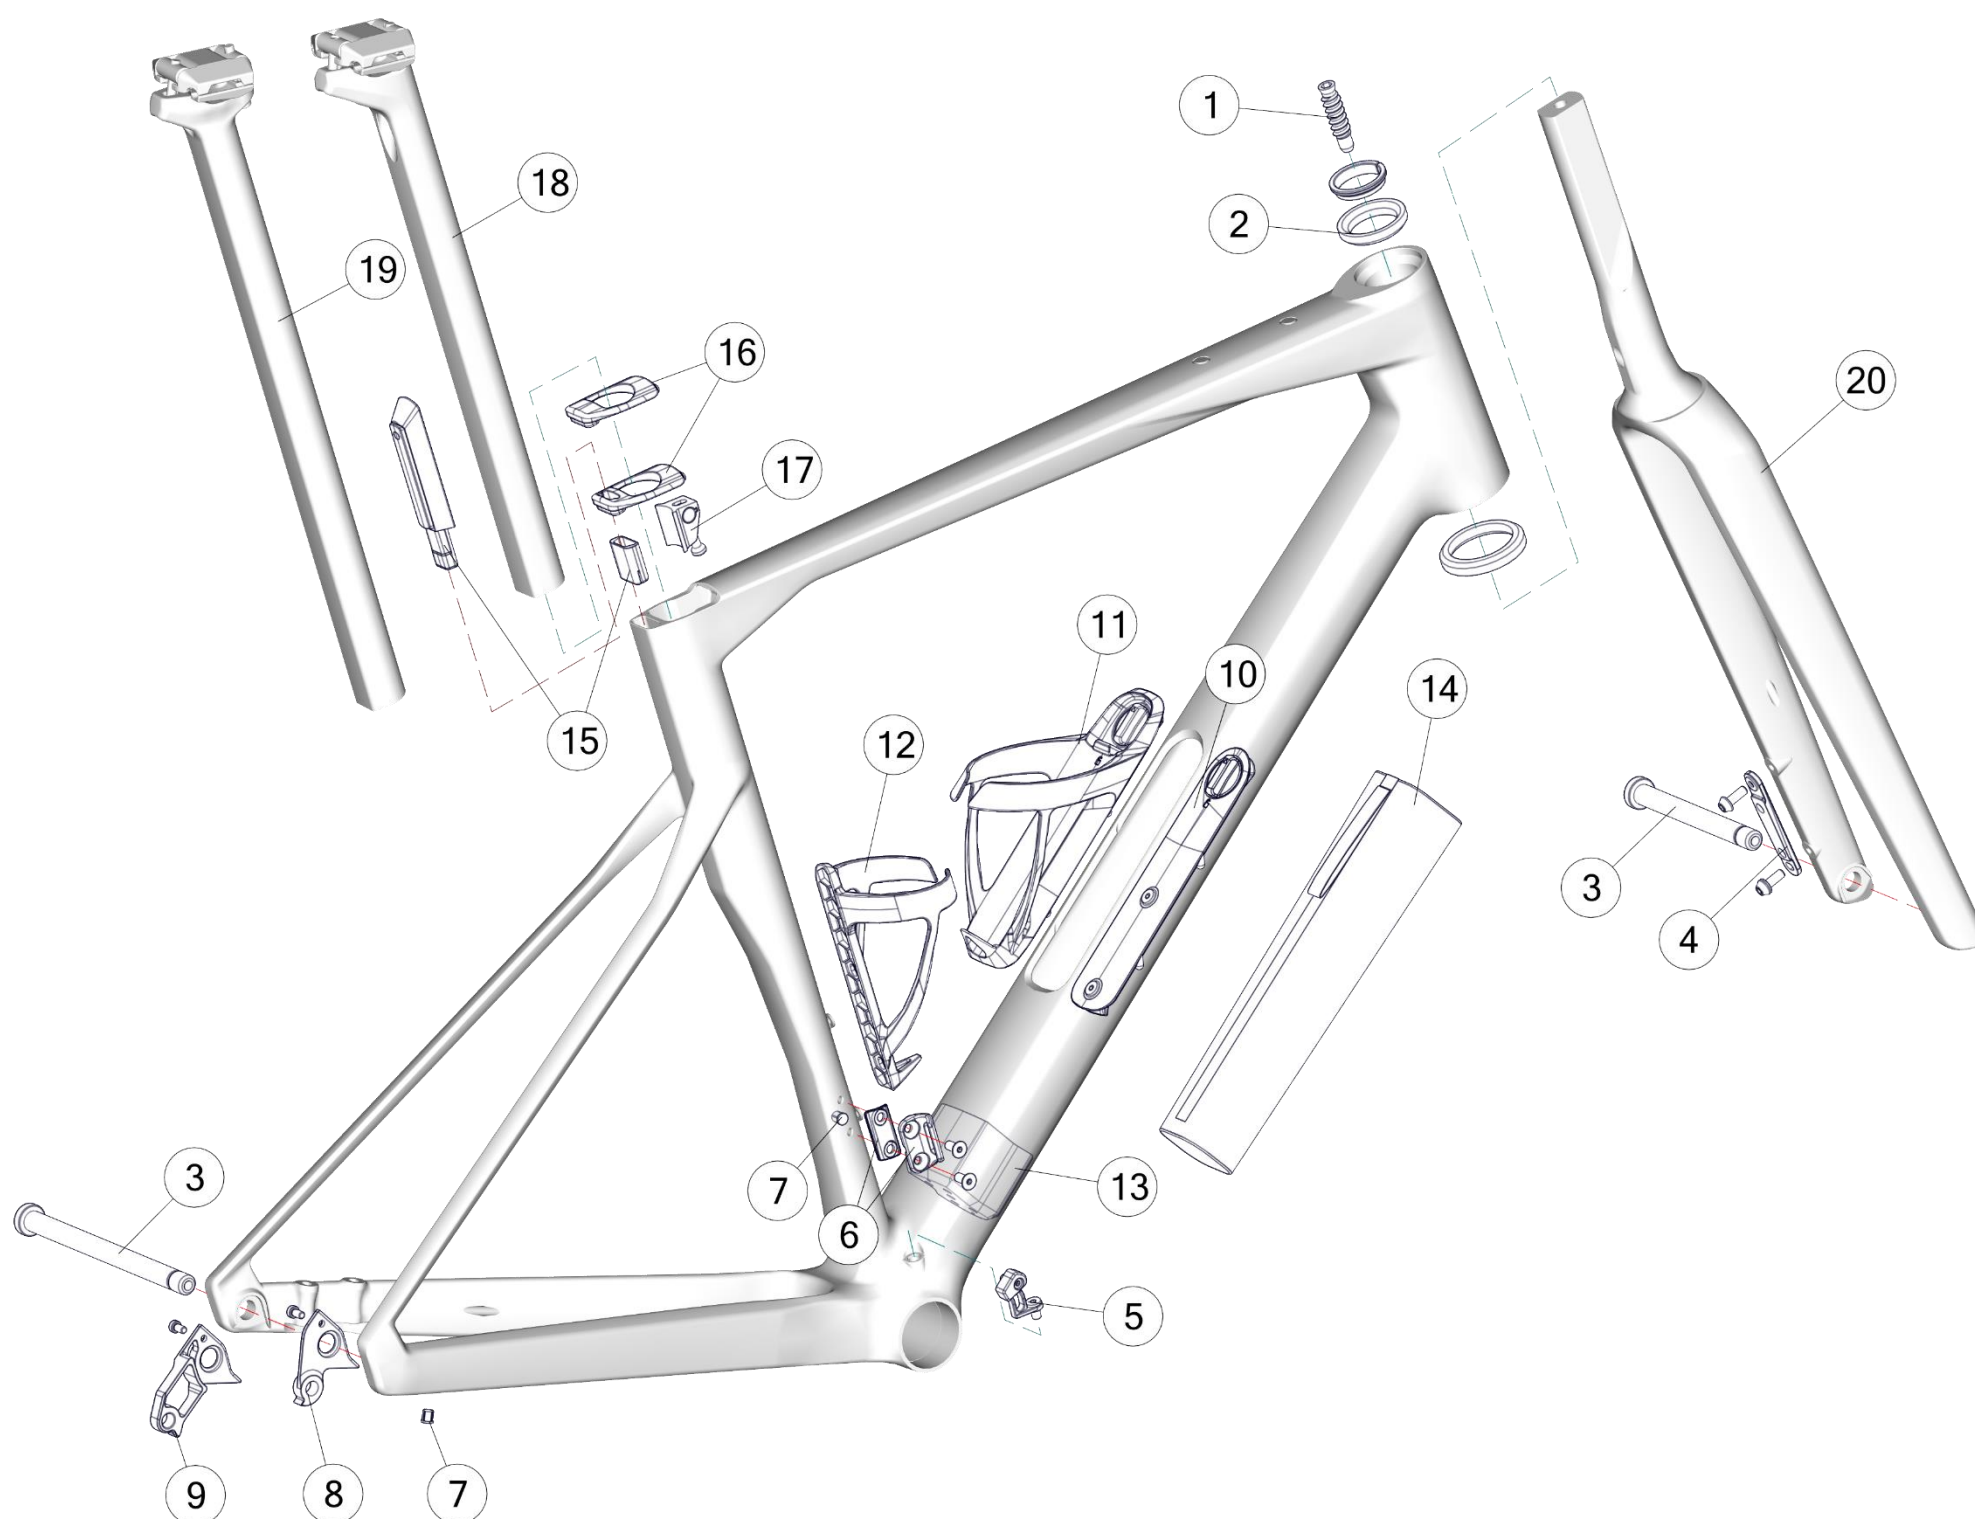

Pos. N°	Part N°	Part Name	Description
1	30007222	Flat steerer expander bolt, short, incl. Top cap bolt	Self-cutting bolt & top cap bolt M6x45mm
2	30000704	Headset HS-B-13	Lower and upper bearing, split ring
3	30006250	Thru Axle Kit No.10	
4	30000714	Brake Mount Adapter SLR01/SLR/KAS01/RM01/RM	
5	30006252	Chain Guide No.2	
6	30006249	Roadmachine Front Derailleur Hanger and Cover	
7	212492	Di2 plug kit #3	10pcs/set
8	30000700	Dropout # 71	Sram/Campagnolo/Shimano classic mount
9	30000701	Dropout # 72	Shimano direct mount
10	30006257	Downtube Storage Cover Roadmachine	original equipment on Roadmachine Core
11	30006256	Down Tube Storage Bottle Cage Roadmachine	original equipment on Roadmachine 01
12	30006255	Seat Tube Bottle Cage Roadmachine	original equipment on Roadmachine 01
13	30006170	Downtube Storage Stopper Roadmachine	
14	30006253	Down Tube Storage Pouch	
15	30006814	BMC Rear Light 25	Modes: High, Standard, Flash, Strobe, Eco
15	30006254	BMC Rear Light 20 StVO	Modes: High, Standard
16	30006251	Seat Tube Seal Roadmachine	Open (for use with rear light) & closed seal
17	30006248	Seatpost Clamp No. 33	
17	30006906	Seatpost Clamp No. 34	
18	30006270	SP DS5, 4, 15-400	15mm offset, 400mm length
19	30006247	SP DS5, 4, 0-360	0mm offset, 360mm length
20	30006009	Flat Steerer Fork Roadmachine 01 ready to paint 47-51	black finish
20	30005993	Flat Steerer Fork Roadmachine 01 ready to paint 54-61	black finish