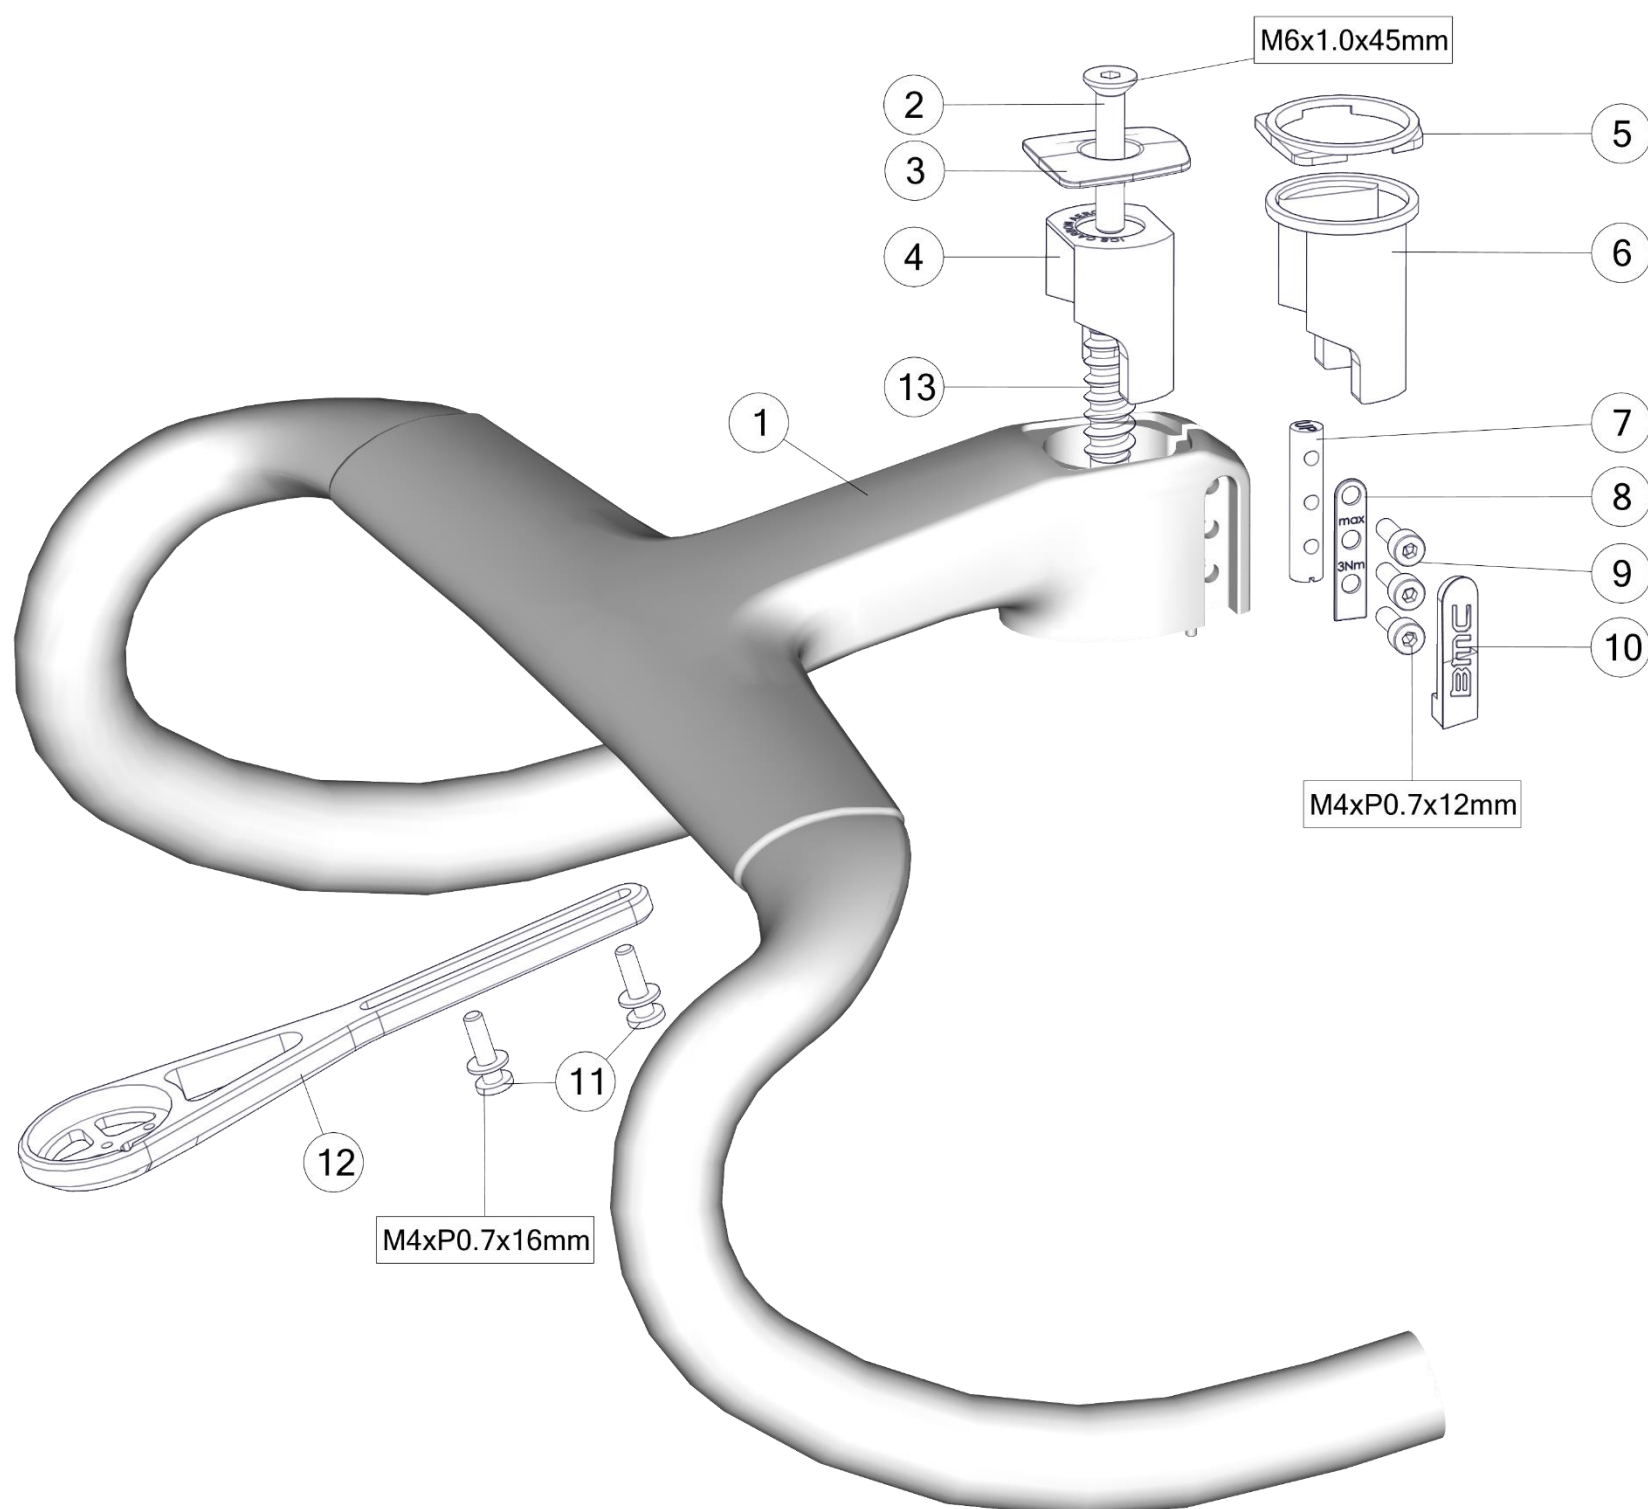

Pos. N°	Part N°	Part Name	Description	Stem angle	Flare	Drop	Reach
1-10	30003706	Cockpit ICS2 Carbon AERO 80 360/420 RED	w/o spacers or top cones w/o computer mount	15°	12.5°	135	72.5
1-10	30003707	Cockpit ICS2 Carbon AERO 90 360/420 RED		15°	12.5°	135	72.5
1-10	30003708	Cockpit ICS2 Carbon AERO 100 360/420 RED		15°	12.5°	135	72.5
1-10	30003709	Cockpit ICS2 Carbon AERO 110 360/420 RED		15°	12.5°	135	72.5
1-10	30003710	Cockpit ICS2 Carbon AERO 120 360/420 RED		15°	12.5°	135	72.5
1-10	30003711	Cockpit ICS2 Carbon AERO 130 360/420 RED		15°	12.5°	135	72.5
1-10	30003712	Cockpit ICS2 Carbon AERO 140 360/420 RED		15°	12.5°	135	72.5
1-10	30003713	Cockpit ICS2 Carbon AERO 80 360/420 WHITE		15°	12.5°	135	72.5
1-10	30003714	Cockpit ICS2 Carbon AERO 90 360/420 WHITE		15°	12.5°	135	72.5
1-10	30003715	Cockpit ICS2 Carbon AERO 100 360/420 WHITE		15°	12.5°	135	72.5
1-10	30003716	Cockpit ICS2 Carbon AERO 110 360/420 WHITE		15°	12.5°	135	72.5
1-10	30003717	Cockpit ICS2 Carbon AERO 120 360/420 WHITE		15°	12.5°	135	72.5
1-10	30003718	Cockpit ICS2 Carbon AERO 130 360/420 WHITE		15°	12.5°	135	72.5
1-10	30003719	Cockpit ICS2 Carbon AERO 140 360/420 WHITE		15°	12.5°	135	72.5
1-10	30003720	Cockpit ICS2 Carbon AERO 80 360/420 BLACK		15°	12.5°	135	72.5
1-10	30003721	Cockpit ICS2 Carbon AERO 90 360/420 BLACK		15°	12.5°	135	72.5
1-10	30003722	Cockpit ICS2 Carbon AERO 100 360/420 BLACK		15°	12.5°	135	72.5
1-10	30003723	Cockpit ICS2 Carbon AERO 110 360/420 BLACK		15°	12.5°	135	72.5
1-10	30003724	Cockpit ICS2 Carbon AERO 120 360/420 BLACK		15°	12.5°	135	72.5
1-10	30003725	Cockpit ICS2 Carbon AERO 130 360/420 BLACK		15°	12.5°	135	72.5
1-10	30003726	Cockpit ICS2 Carbon AERO 140 360/420 BLACK	15°	12.5°	135	72.5	
2, 4-10	30007216	ICS2 AERO Cockpit Hardware (Steerer wedges, clamp insert, bolt cover, bolts)	w/o spacers, topcaps or top cones w/o computer mount				
3	30007217	ICS2 AERO,EVO Cockpit Topcap kit, red, white, black	red, black & white top caps only				
10	30006283	Cockpit ICS2 Carbon Aero Bolts Cover	10pcs/ kit				
11, 12	30003730	Alloy Computer Mount for ICS2 Carbon Aero cockpit	with Wahoo and Garmin inserts, including GoPro mount				
2,13	30007222	Flat steerer expander bolt, short, incl. Top cap bolt