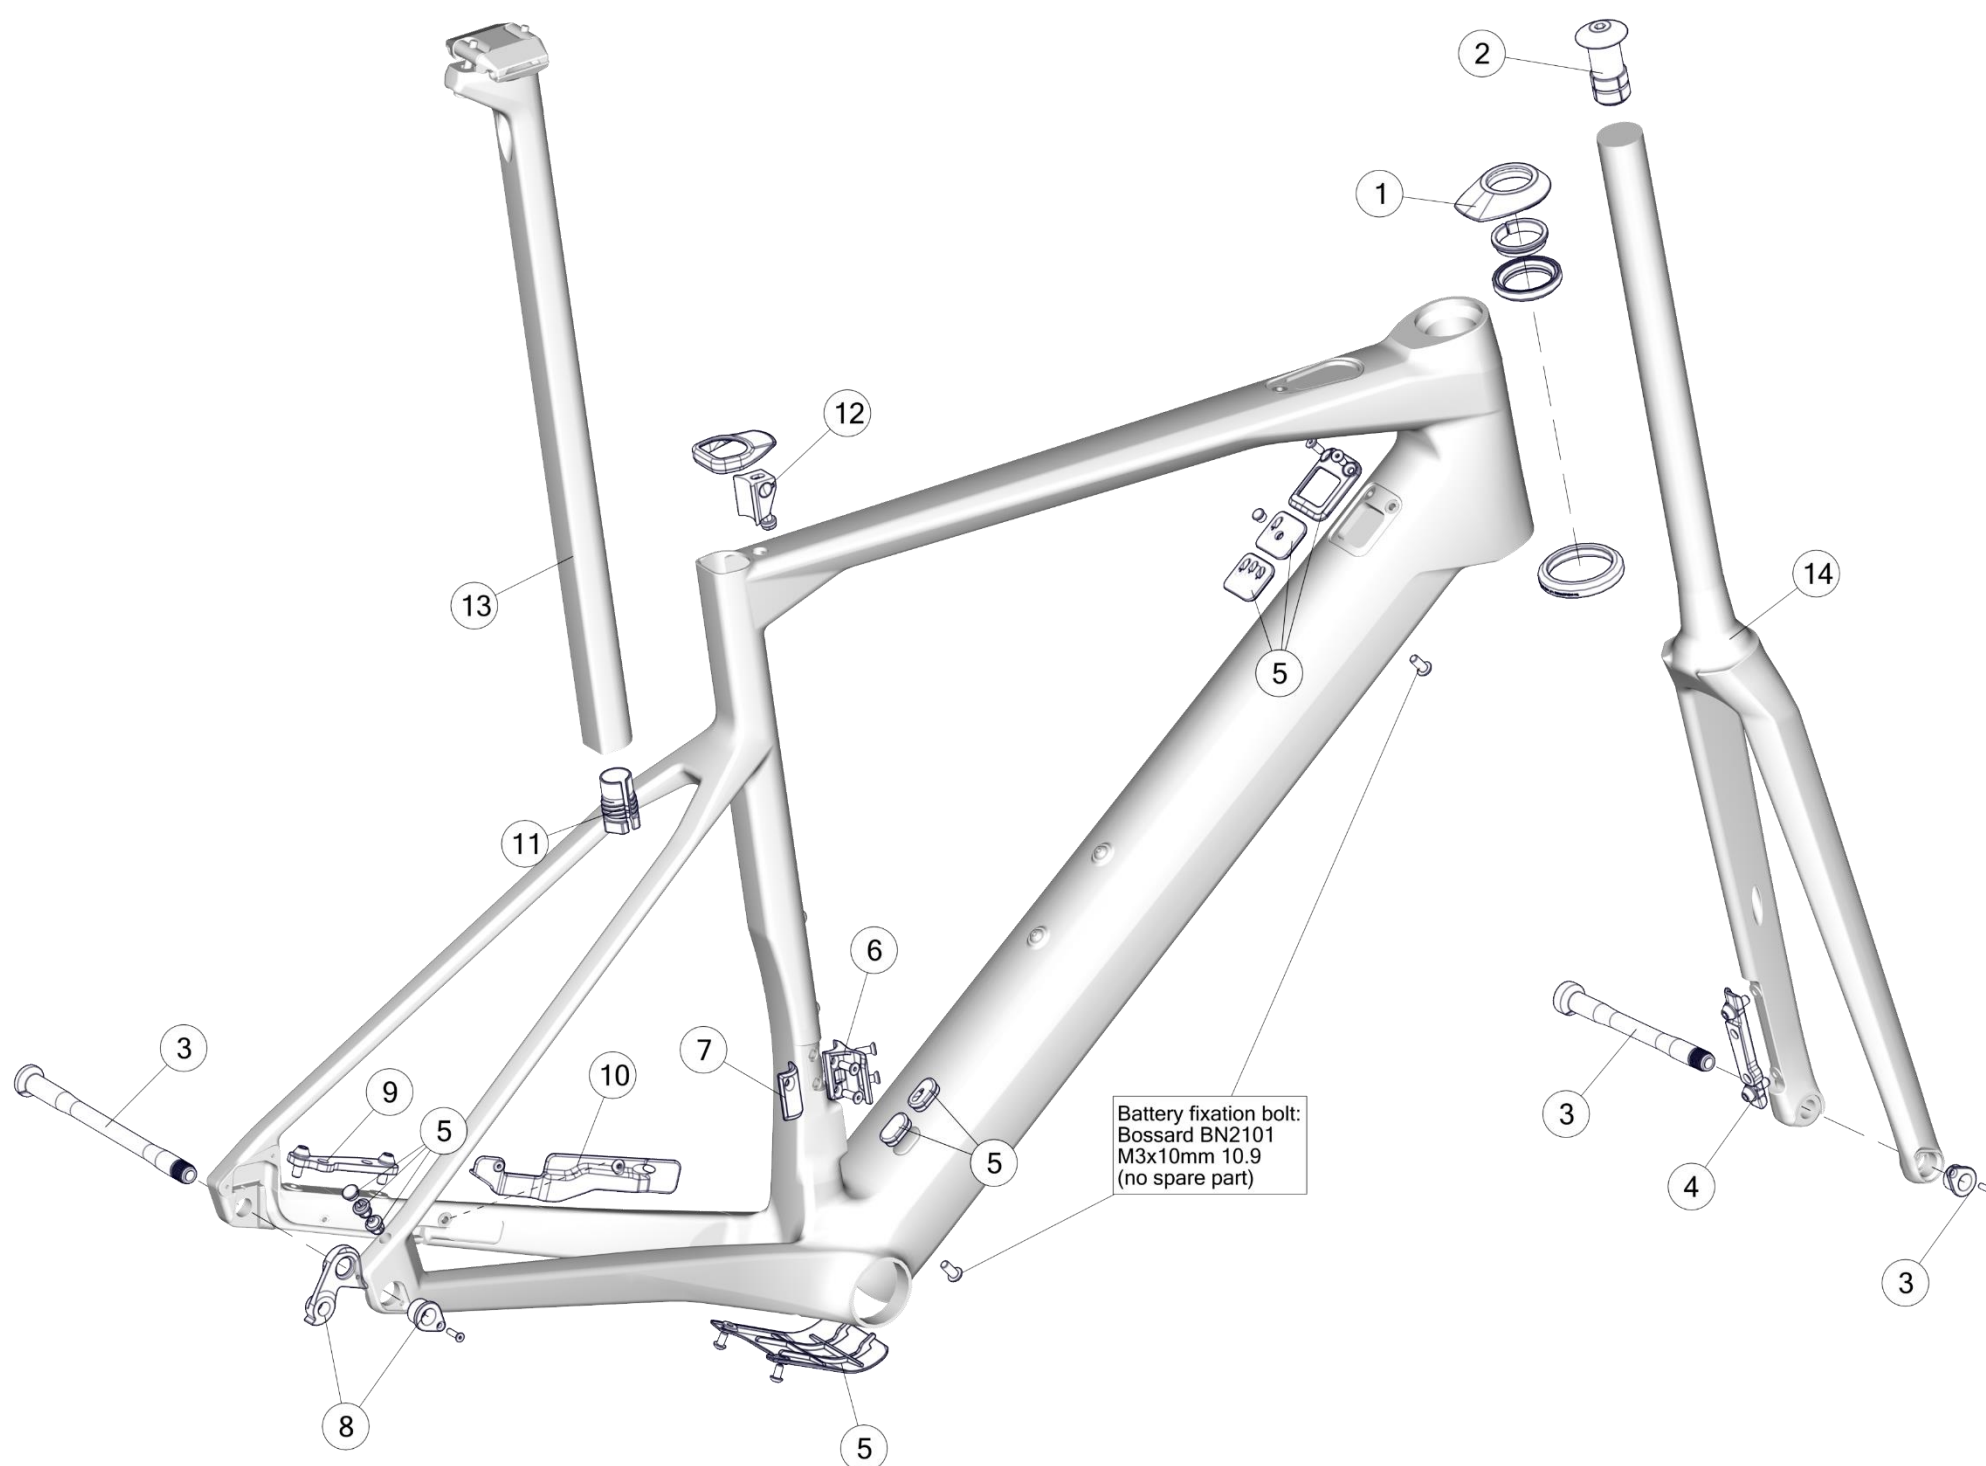

ROADMACHINE AMP

Pos. N°	Part N°	Part Name	Description
1	302093	Headset Roadmachine (w/low topcone)	
3	301628	Thru axle kit #1	
4	3000715	Brake Mount Adapter RM01 / RM	
5	30001755	Cable guide #31	
6	300706	Roadmachine FD hanger	
7	30002021	Front derailleur cover	
8	30001756	Dropout #77	11-speed
8	30004831	Dropout #80	12-speed
9	30001757	Rear Brake Mount Adapter RM AMP	
10	30004832	MY22 chainstay cable guide	
11	212500	Internal Battery Adapter	
12	30001766	Seatpost Clamp #29	
13	30001805	Seatpost RM01 0mm OFFSET - p2p	0mm offset, 430mm
13	30001806	Seatpost RM01 15mm OFFSET - p2p	15mm offset, 430mm
14	30004274	Flat Steerer Fork RM ready to paint 47-51	
14	30004275	Flat Steerer Fork RM AMP ready to paint 54-61