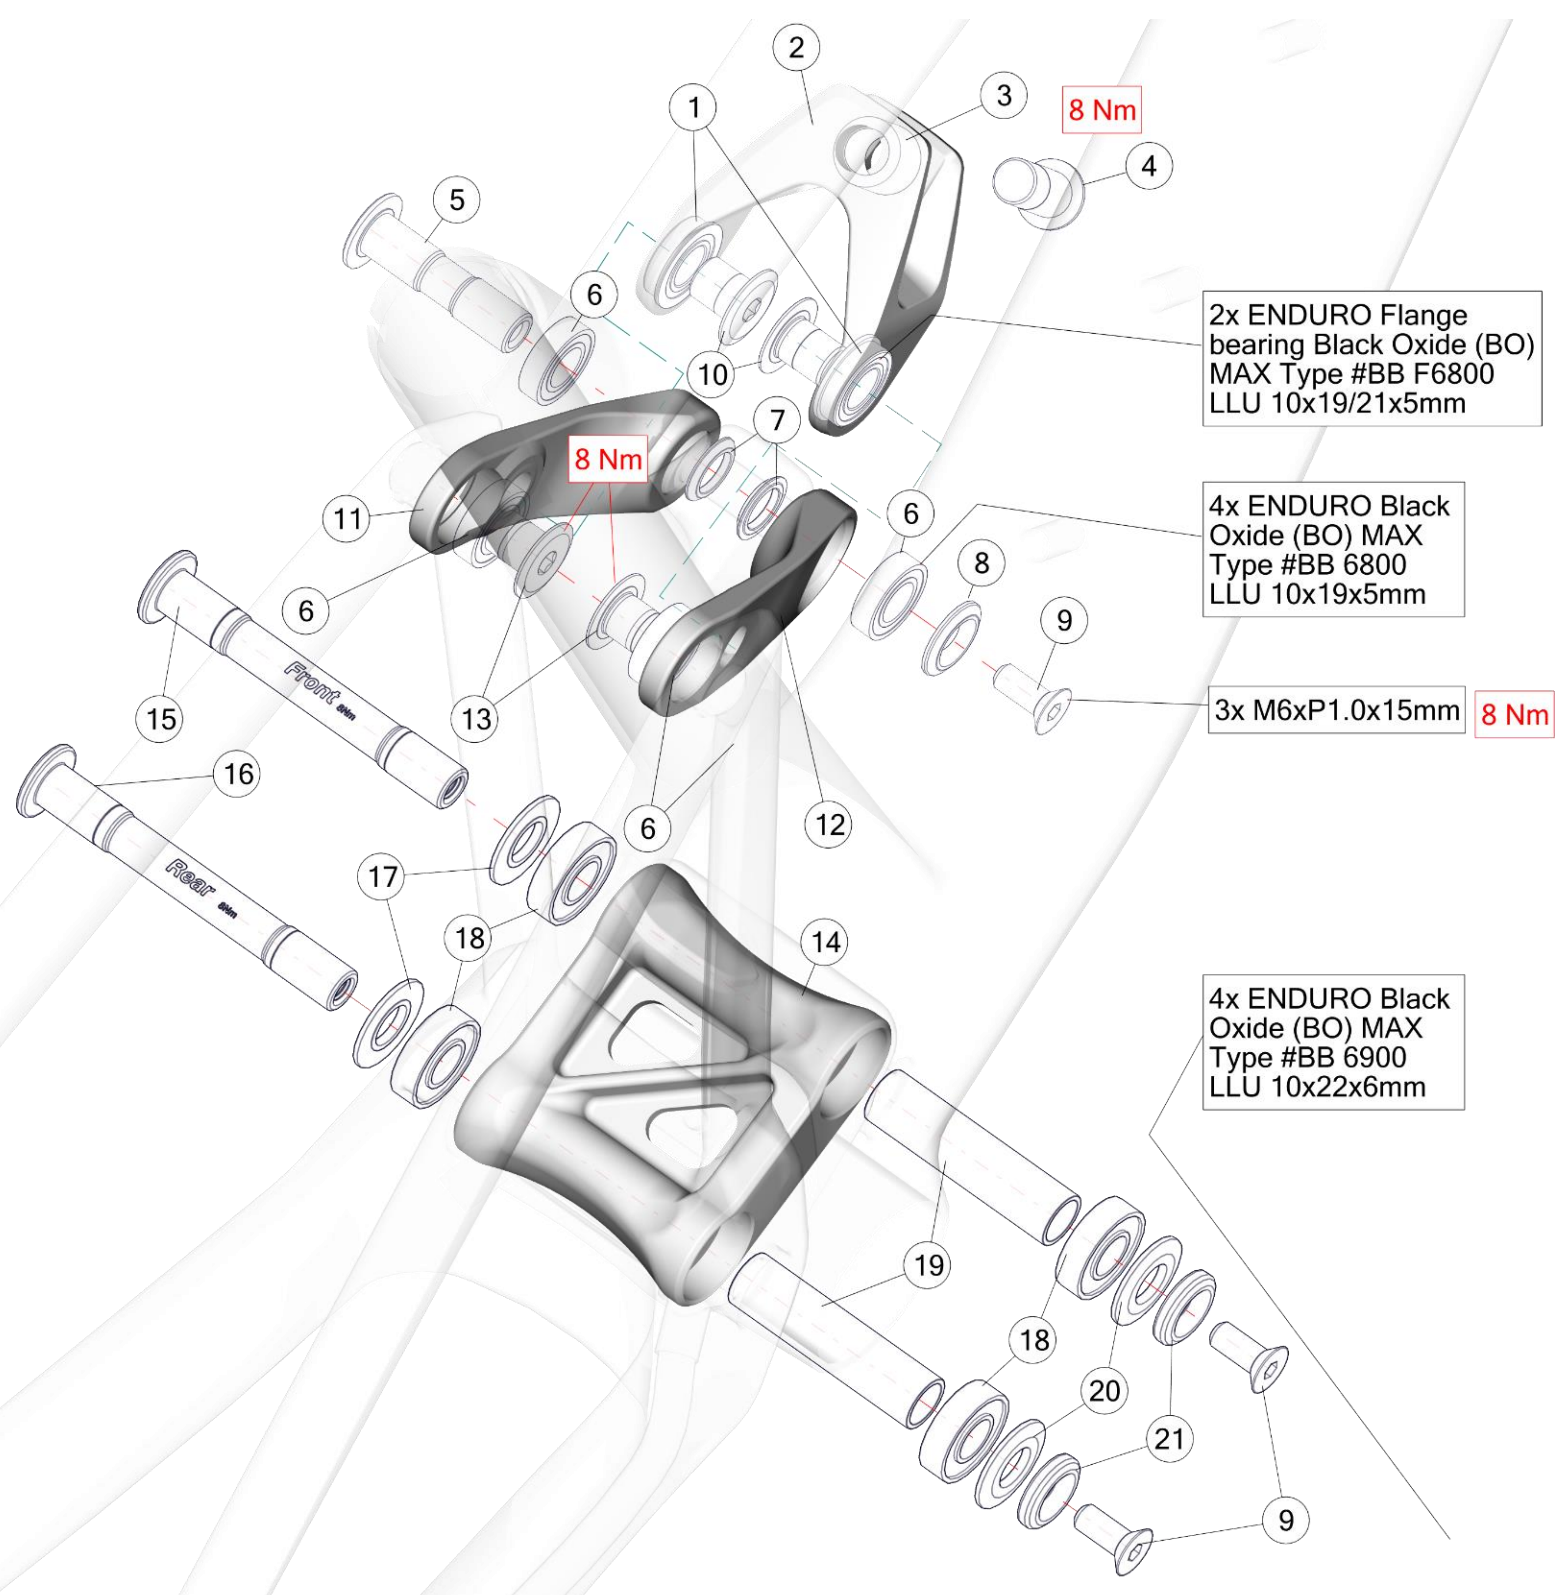

FOURSTROKE LT SUSPENSION PARTS

Pos. N°	Part N°	Part Name	Description
1-21	30004036	Fourstroke LT linkage kit	
1, 5-10, 13, 15-21	30004132	Bolt Kit No. 28	
3, 4	30004133	Rear shock bolt set No. 7	Including N° 2 from full frame view