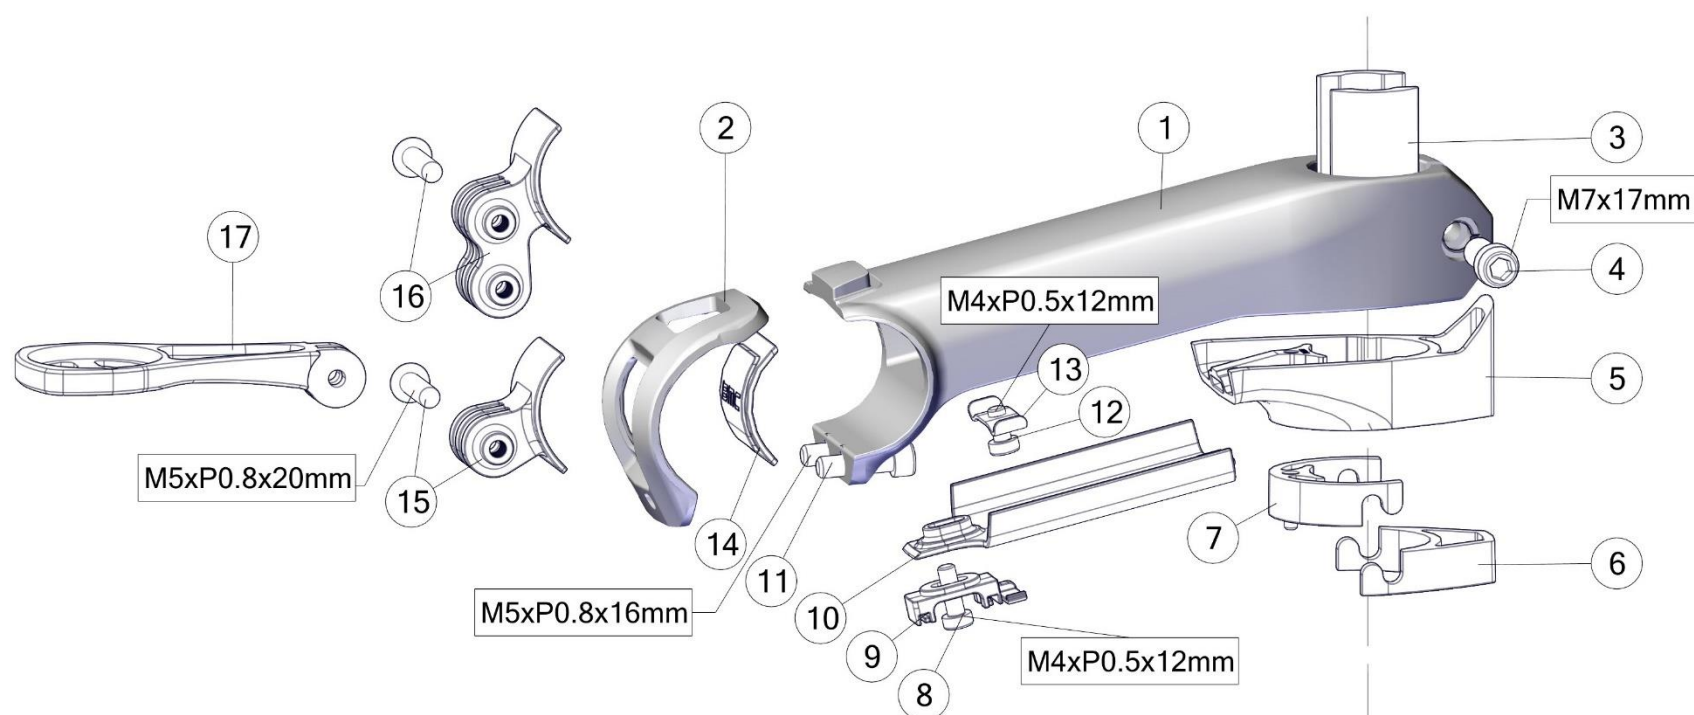

ICS1 & ICS0° STEM

Pos. N°	Part N°	Part Name	Description	Angle
1-14	300881	Stem ICS01, 90mm	Sandblasted / black anodized	-12.5°
1-14	300882	Stem ICS01, 100mm	Sandblasted / black anodized	-12.5°
1-14	300883	Stem ICS01, 110mm	Sandblasted / black anodized	-12.5°
1-14	300884	Stem ICS01, 120mm	Sandblasted / black anodized	-12.5°
1-14	300885	Stem ICS01, 130mm	Sandblasted / black anodized	-12.5°
5	302221	Stem ICS01 Lower Stem Cover – Round Steerer*	To fit stem to round steerer forks	
5-7	301281	ICS01 stem PA spacer kit	Polyamid, 3 pair of spacers	
3-13	301651	ICS01 stem part kit	Including all covers (#10)	
14	300996	ICS01 stem faceplate cover		
1-5, 8-11, 15	30001795	Stem ICS 0°, 55mm - p2p	w/o top cone or spacer including single mount	0°
1-5, 8-11, 15	30001796	Stem ICS 0°, 70mm - p2p		0°
1-5, 8-11, 15	30001797	Stem ICS 0°, 80mm - p2p		0°
1-5, 8-11, 15	30001798	Stem ICS 0°, 90mm - p2p		0°
1-5, 8-11, 15	30001799	Stem ICS 0°, 100mm - p2p		0°
3-5, 8-10	302100	Stem ICS0° part kit	Including all covers (#10)	
15,16,17	30000718	Alloy Computer Mount for ICS2 and ICS01 Stems with Wahoo and Garmin inserts, including Single and Double Alloy brackets	Aluminium	

*Attention: #302221 does not fit with ICS0° stem!