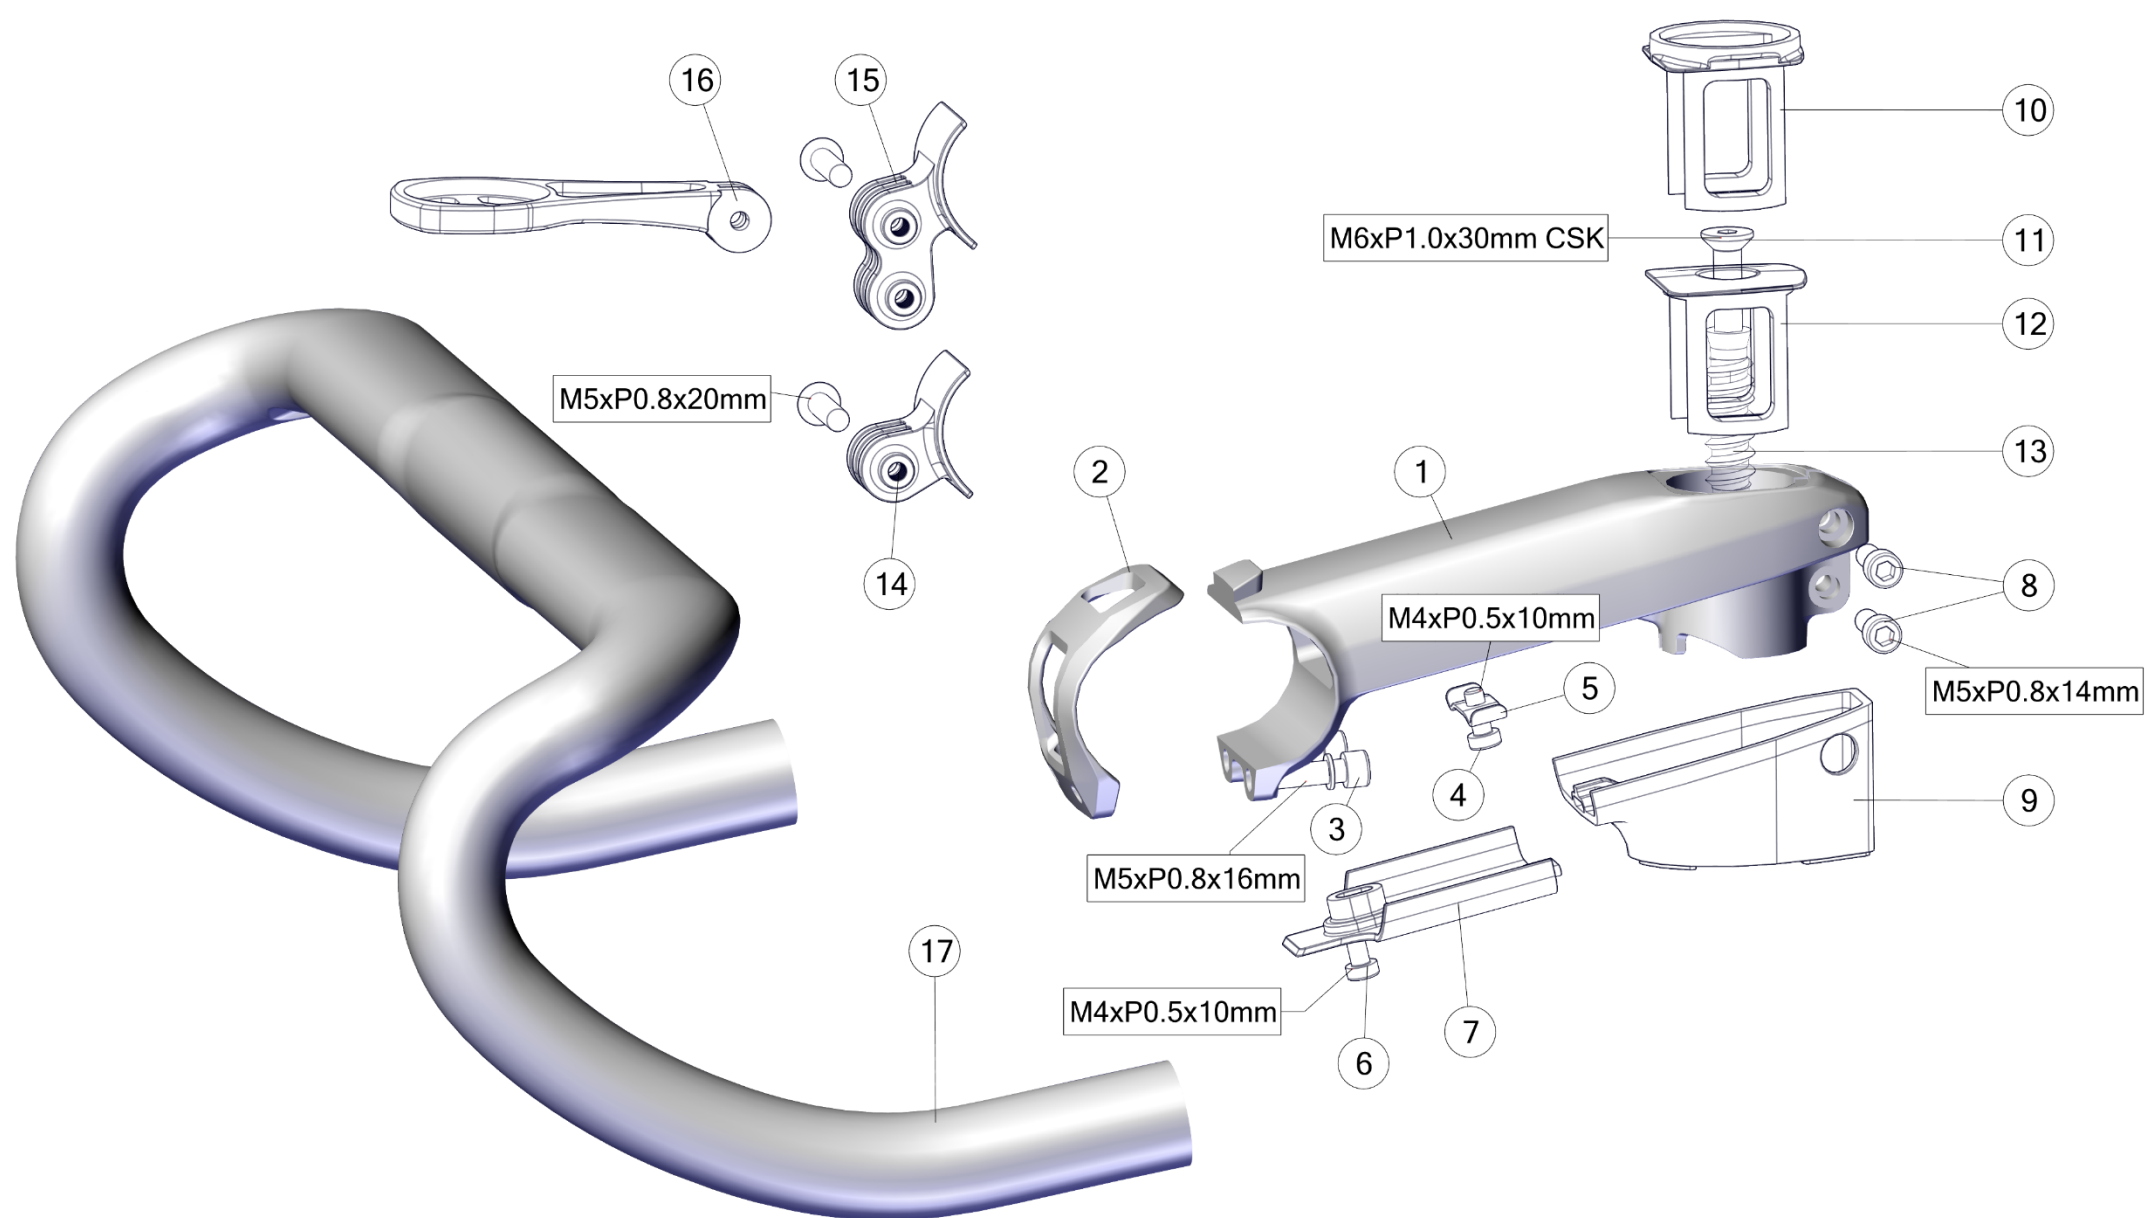

ICS2 STEM & HANDLEBAR

Pos. N°	Part N°	Part Name	Description	Angle	
1-12	30001784	STEM ICS2 - 80mm - p2p	w/o top cone or spacer including single mount	-12.5°	
	30001785	STEM ICS2 - 90mm - p2p		-12.5°	
	30001786	STEM ICS2 - 100mm - p2p		-12.5°	
	30001787	STEM ICS2 - 110mm - p2p		-12.5°	
	30001788	STEM ICS2 - 120mm - p2p		-12.5°	
	30001789	STEM ICS2 - 130mm - p2p		-12.5°	
	30001790	STEM ICS2 - 140mm - p2p		-12.5°	
10	30003341	ICS2 Topcap Interface Round			
2-13	30000708	ICS2 Hardware (face plate, cable clip, cable covers for all lengths, cable guide, top caps, bolts)	Cover for all stem length & self cutting bolt included		
14, 15, 16	30000718	Alloy Computer Mount for ICS2 and ICS01 Stems with Wahoo and Garmin inserts, including Single and Double Alloy brackets	Aluminium		
11,13	30007222	Flat steerer expander bolt, short, incl. Top cap bolt			
				Drop	Reach
17	301707006919	Handlebar RCB01 400mm - p2p	400mm, stealth	117mm	77mm
17	301707006920	Handlebar RCB01 420mm - p2p	420mm, stealth, ca. 193g	117mm	77mm
17	301707006921	Handlebar RCB01 440mm - p2p	440mm, stealth	117mm	77mm