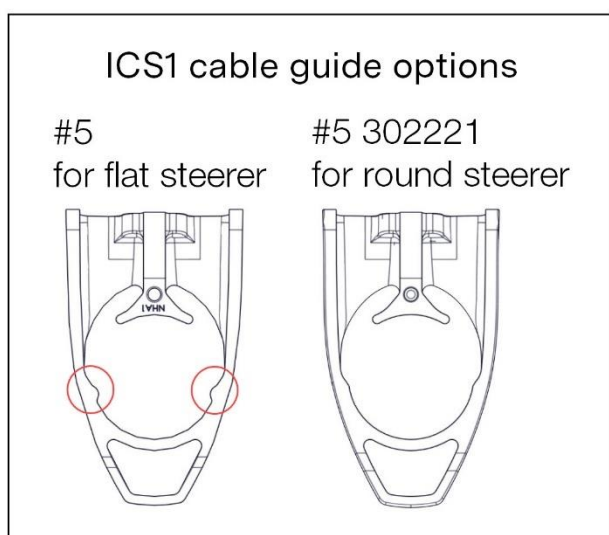

ICS1 & ICS0° STEM

Pos. N°	Part N°	Part Name	Description	Angle
1-14	300881	Stem ICS01, 90mm	Sandblasted / black anodized	-12.5°
1-14	300882	Stem ICS01, 100mm	Sandblasted / black anodized	-12.5°
1-14	300883	Stem ICS01, 110mm	Sandblasted / black anodized	-12.5°
1-14	300884	Stem ICS01, 120mm	Sandblasted / black anodized	-12.5°
1-14	300885	Stem ICS01, 130mm	Sandblasted / black anodized	-12.5°
5	302221	Stem ICS01 Lower Stem Cover – Round Steerer*	To fit stem to round steerer forks	
5-7	301281	ICS01 stem PA spacer kit	Polyamid, 3 pair of spacers	
3-13	301651	ICS01 stem part kit	Including all covers (#10)	
14	300996	ICS01 stem faceplate cover		
1-5, 8-11, 15	30001795	Stem ICS 0°, 55mm - p2p	w/o top cone or spacer including single mount	0°
1-5, 8-11, 15	30001796	Stem ICS 0°, 70mm - p2p		0°
1-5, 8-11, 15	30001797	Stem ICS 0°, 80mm - p2p		0°
1-5, 8-11, 15	30001798	Stem ICS 0°, 90mm - p2p		0°
1-5, 8-11, 15	30001799	Stem ICS 0°, 100mm - p2p		0°
3-5, 8-10	302100	Stem ICS0° part kit	Including all covers (#10)	
15,16,17	30000718	Alloy Computer Mount for ICS2 and ICS01 Stems with Wahoo and Garmin inserts, including Single and Double Alloy brackets	Aluminium	

*Attention: #302221 does not fit with ICS0° stem!