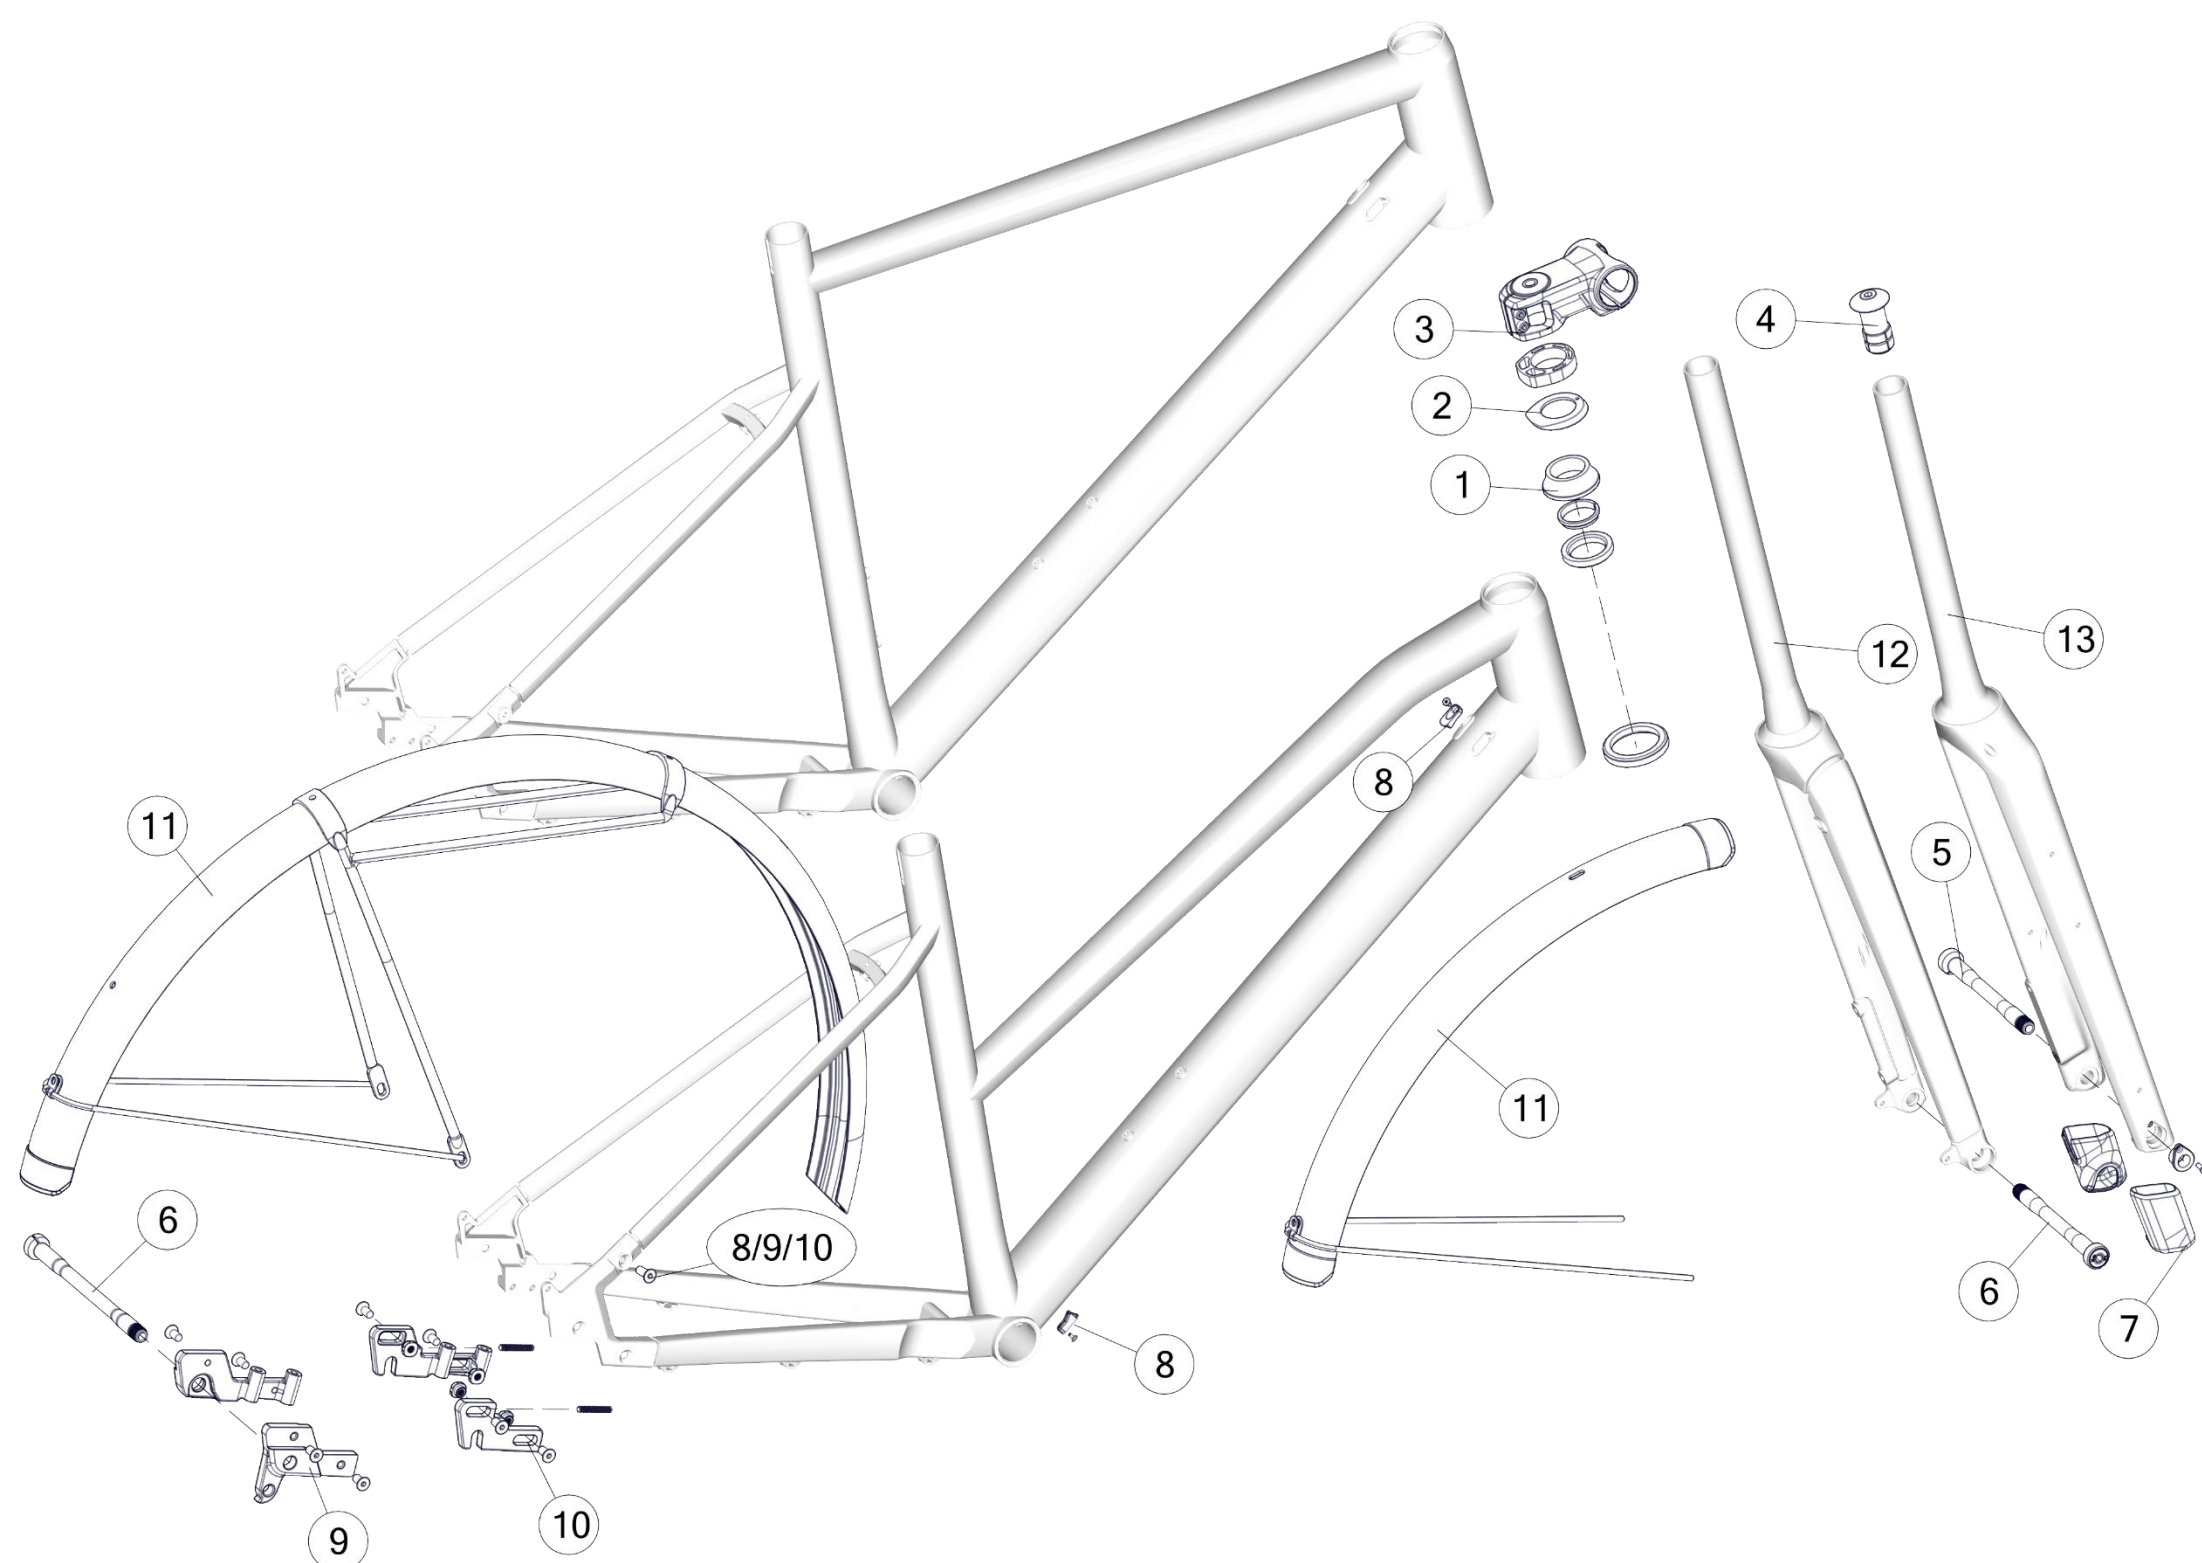

257 / ALPENCHALLENGE AL

Pos. N°	Part N°	Part Name	Description
1	30002030	Headset 257/AC/URS/RMX AL MY22	
2	30002029	Topcone MSM01 46mm	For MSM01 Stem
	30004313	Topcone Set ICS1, round 257 (3x10mm spacers) - p2p	For ICS1, ICS0° stem
	30002039	Topcone Set ICS2, round 257 AMP (3x10mm, 2x3mm spacers) - p2p	For MTT stem
3	30002079	Stem MSM01, 80mm, MY22	including 46mm Topcone
3	30002080	Stem MSM01, 90mm, MY22	including 46mm Topcone
4	300683	Expander #5	
5	301694	Thru axle kit #3	Black anodized, for carbon fork
6	30002031	Axle kit #9	Black anodized, for aluminium fork
7	30001765	URS Rock Socks	black rubber, for carbon fork
8	30001758	Cable Guide #30	
9	30001759	Dropout #75	for rear derailleur
10	30001760	Dropout #76	for internal gear hub
11	30003195	257 Fender/Rack Kit w/Bolts	
12	30004085	FK 257/ AC AMP ready to paint	ready to paint

12	30001888	Fork 257 ONE MY23	blu blu blu
12	30001889	Fork 257 TWO MY23	snd snd snd
12	30001890	Fork 257 THREE MY23	ant ant ant
12	30001891	Fork 257 FOUR MY23	gry gry gry
12	30001893	Fork AC AL TWO MY23	sil blk blk
12	30001894	Fork AC AL THREE MY23	blk gry gry
12	30001895	Fork AC AL FOUR MY23	red blk blk
13	30001892	Fork AC AL ONE MY23	blu red red, carbon fork