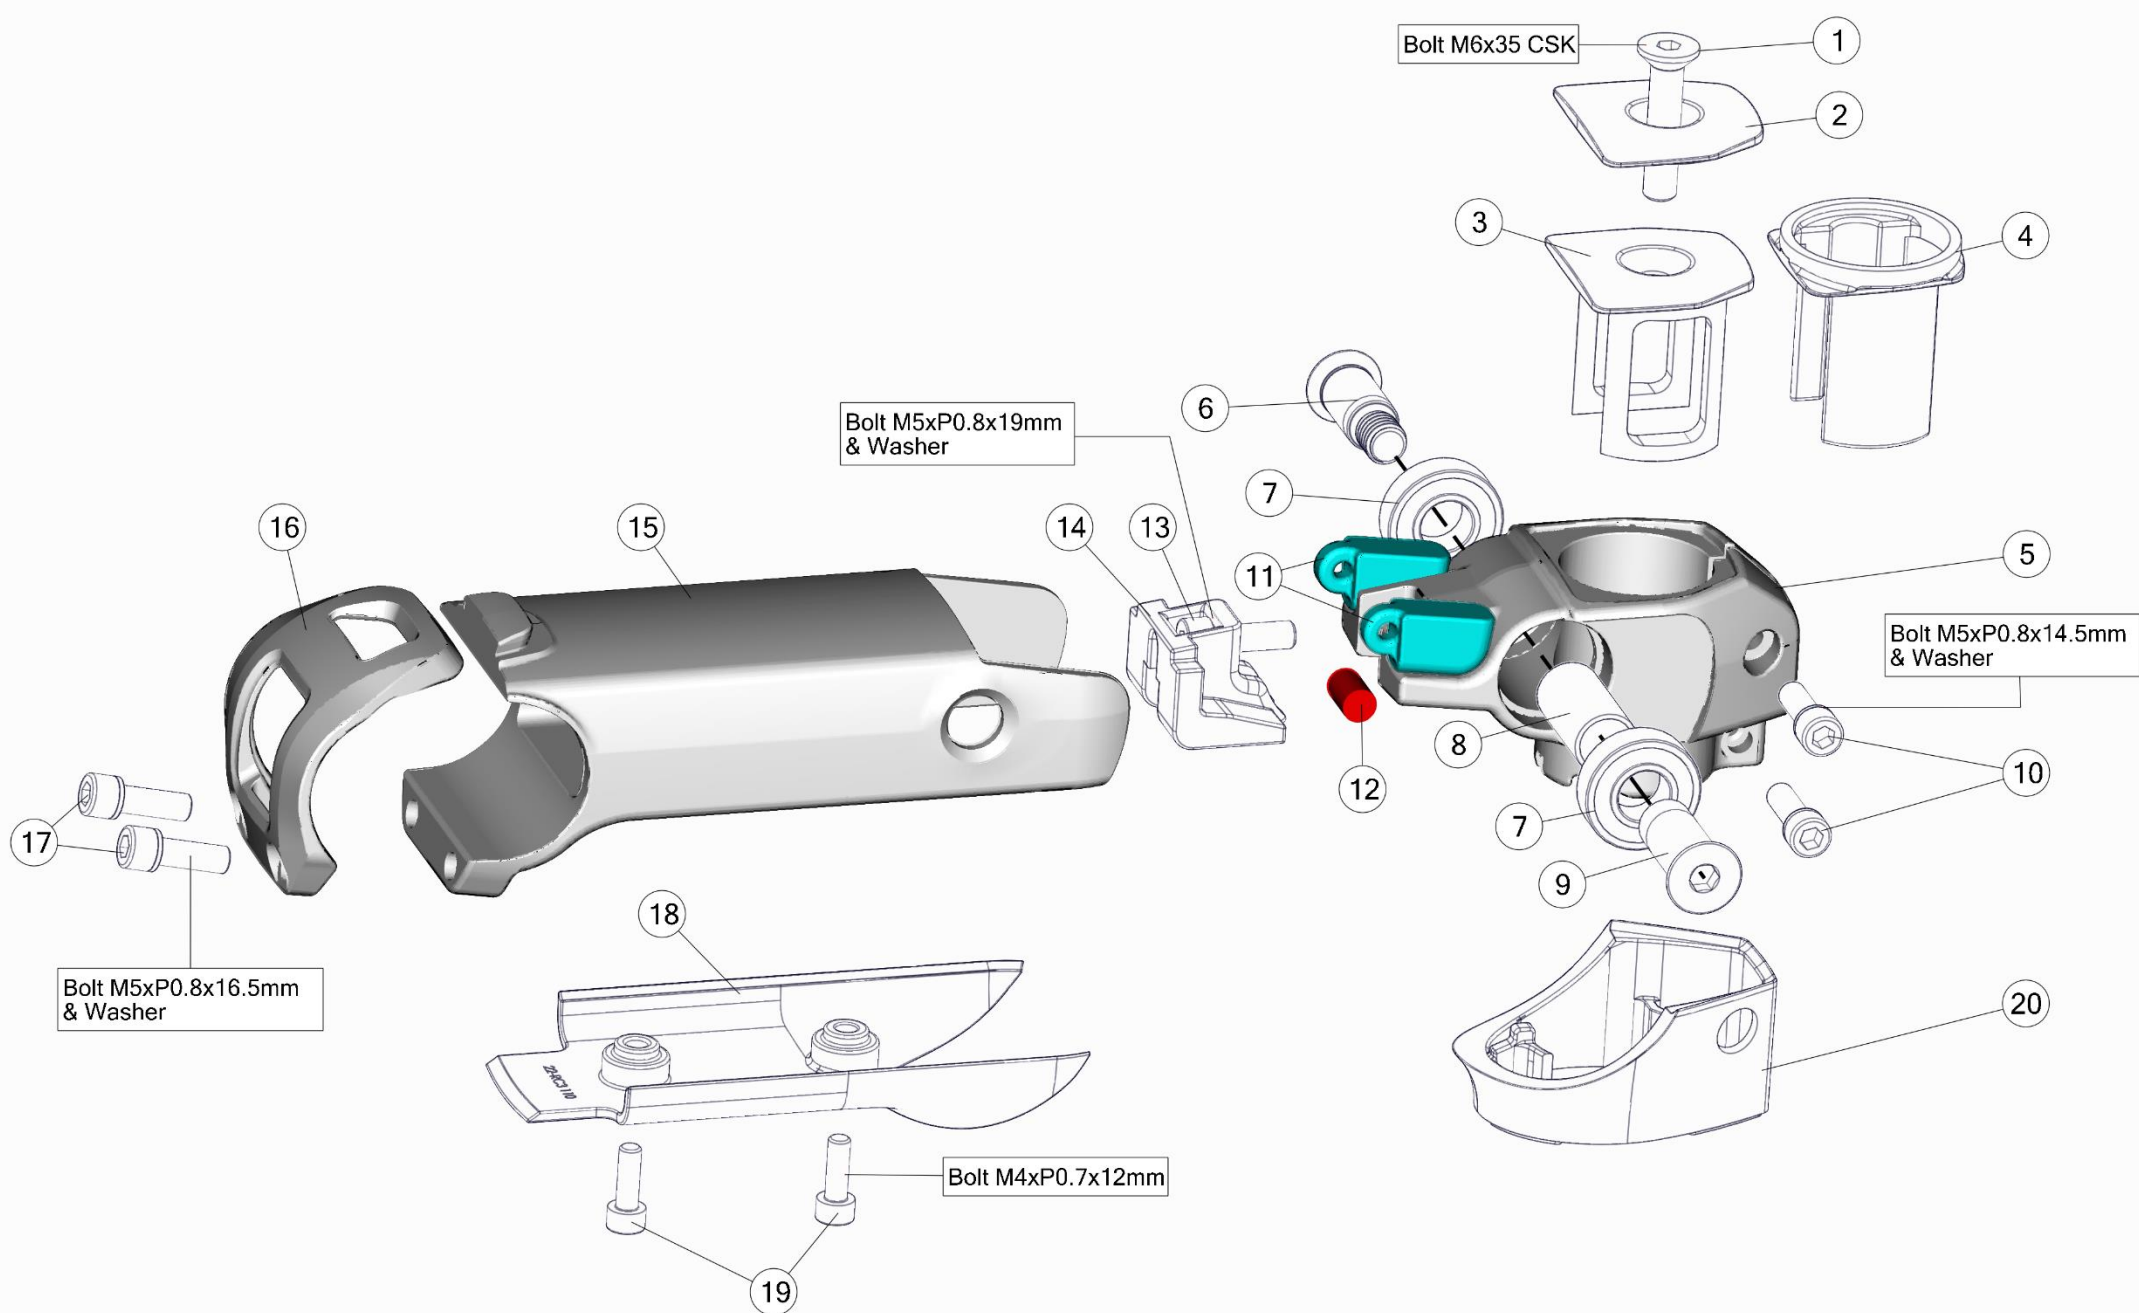

ICS MTT STEM

Pos. N°	Part N°	Part Name	Description
1-20	30002032	Stem ICS2 MTT 70mm	
1-20	30002033	Stem ICS2 MTT 80mm	
1-20	30002034	Stem ICS2 MTT 90mm	
1-20	30002035	Stem ICS2 MTT 100mm	
1-20	30002036	Stem ICS2 MTT 110mm	
1-4/16-19	30002037	ICS2 MTT Cover Kit (Cable guide, cable covers, top caps, faceplate)	including bolts
11-14	30002038	ICS2 MTT Hardware (Elastomer bumpers)	including bumpers in different density