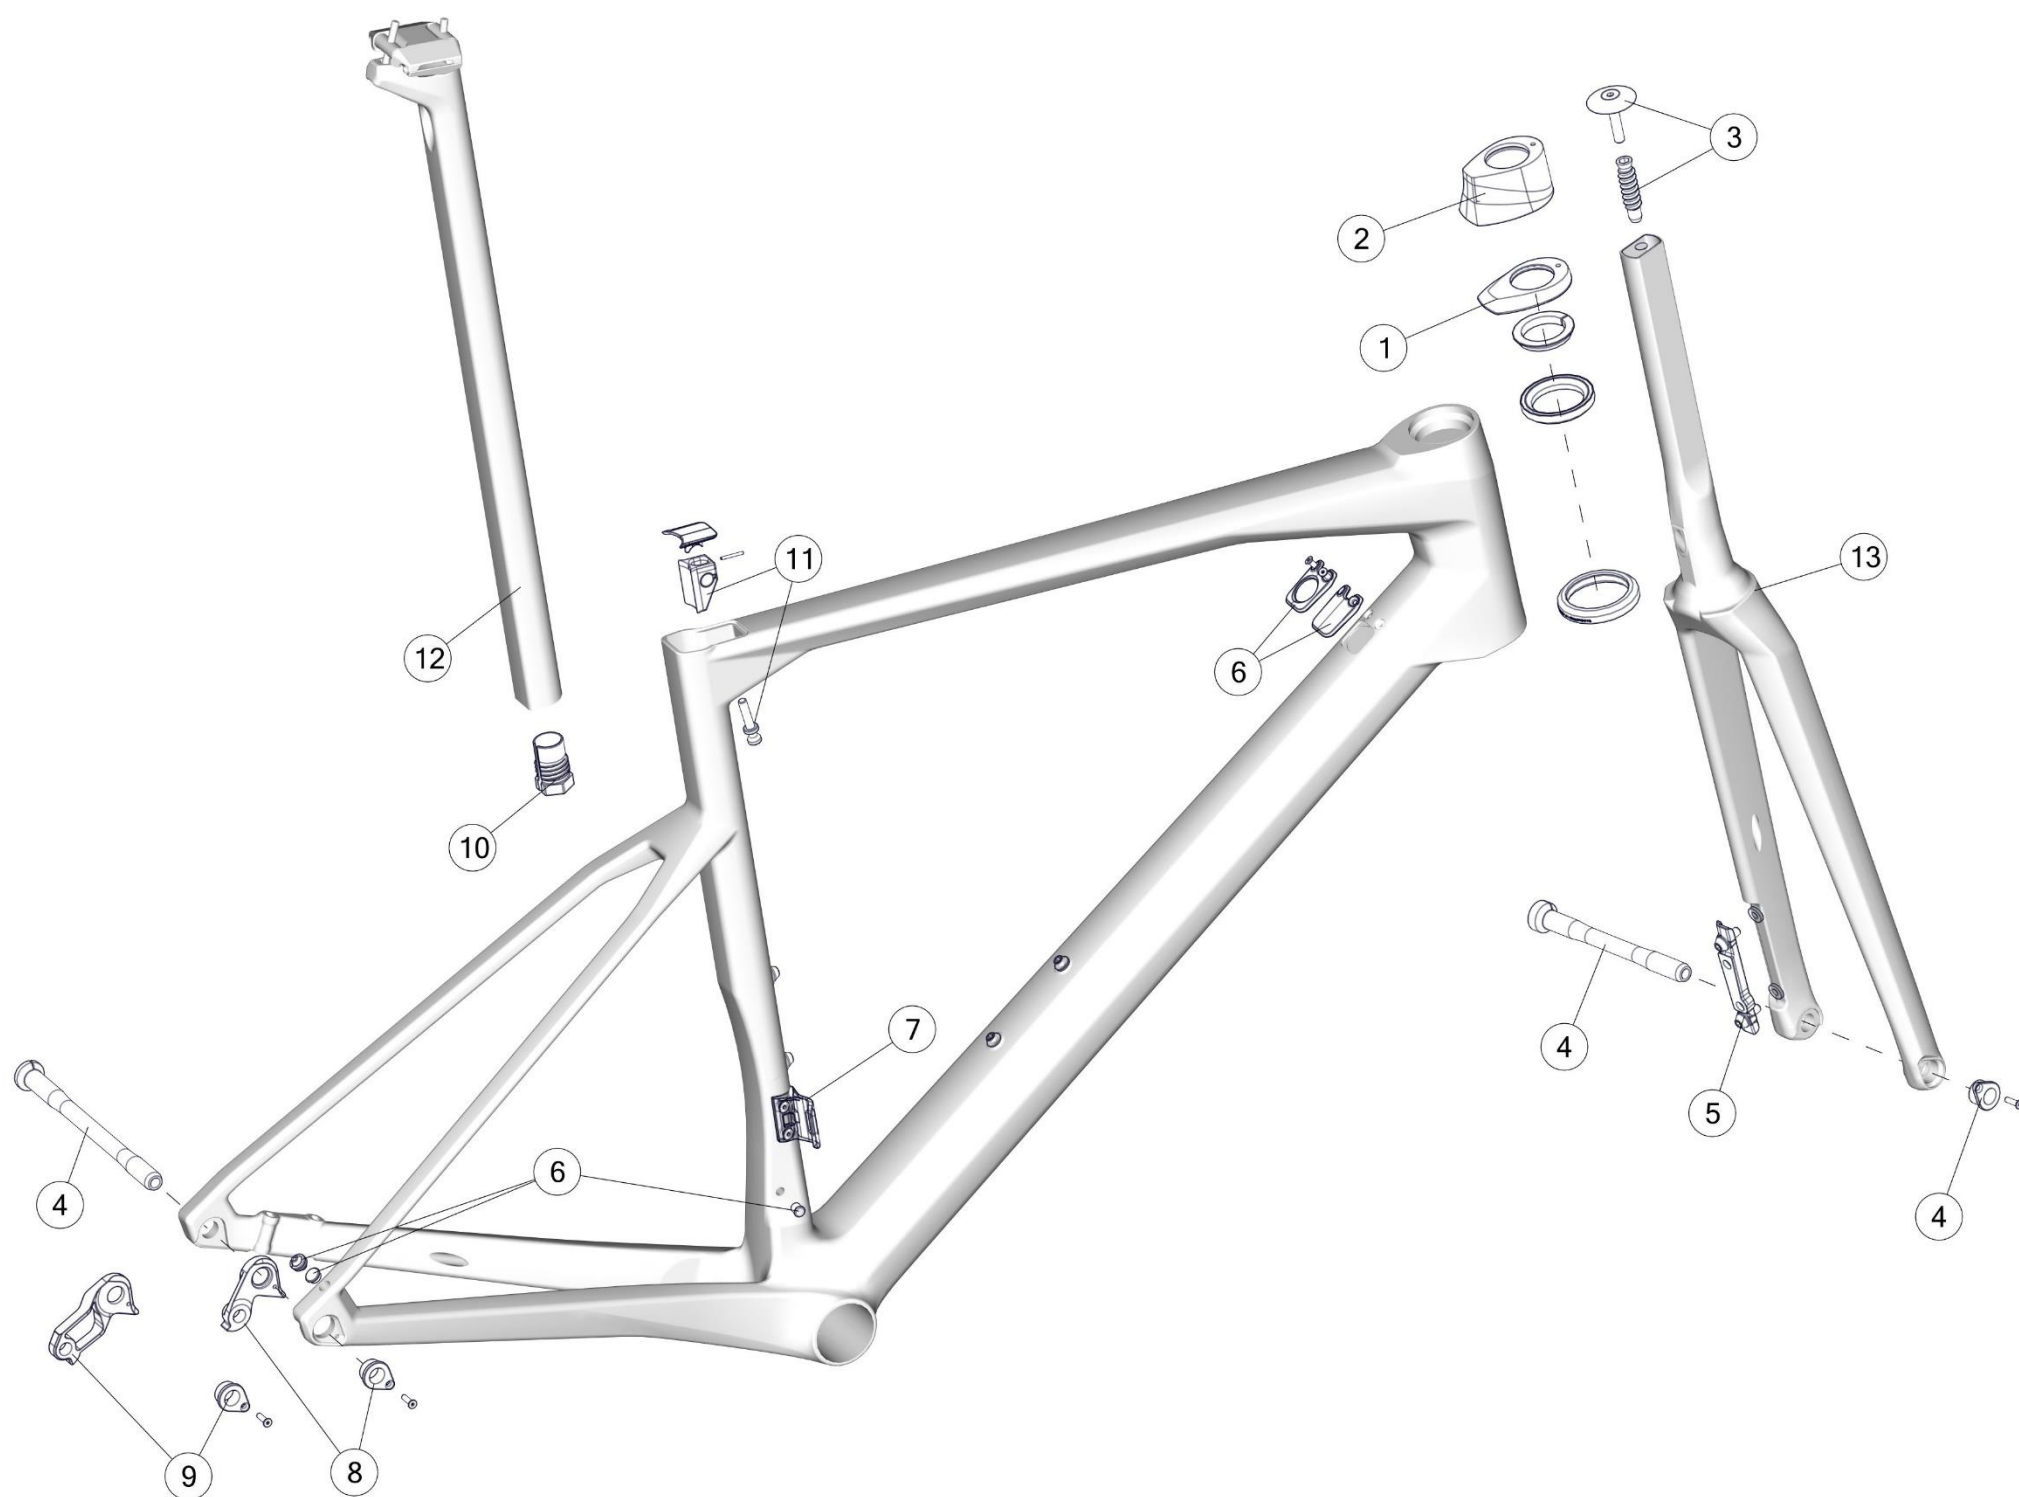

ROADMACHINE MPC

Pos. N°	Part N°	Part Name	Description
1+3	302093	Headset Roadmachine (w/low topcone)	
2	302084	Topcone ICS high 32 mm	
3	300695	ICS Carbon Disc Fork Topcap	
4	301628	Thru axle kit #1	front & rear axle, 12x1mm
5	30000715	Brake Mount Adapter RM01 / RM	black anodised
6	302092	Cable guide #23	mechanic/ electronic
7	300706	Roadmachine FD hanger	
7.1	30002021	Front derailleur cover	
8	301092	Dropout #58	Standard (Shimano/Sram)
9	301093	Dropout #59	Direct mount (Shimano only)
10	212500	Internal Battery Adapter	
11	30002095	Seatpost Clamp Roadmachine Mpc	
12	30002094	Seatpost RM Mpc, 15mm offset, 420mm	15mm offset
13	30002093	Flat Steerer Fork RM Mpc 51-58 MY22	UD Carbon