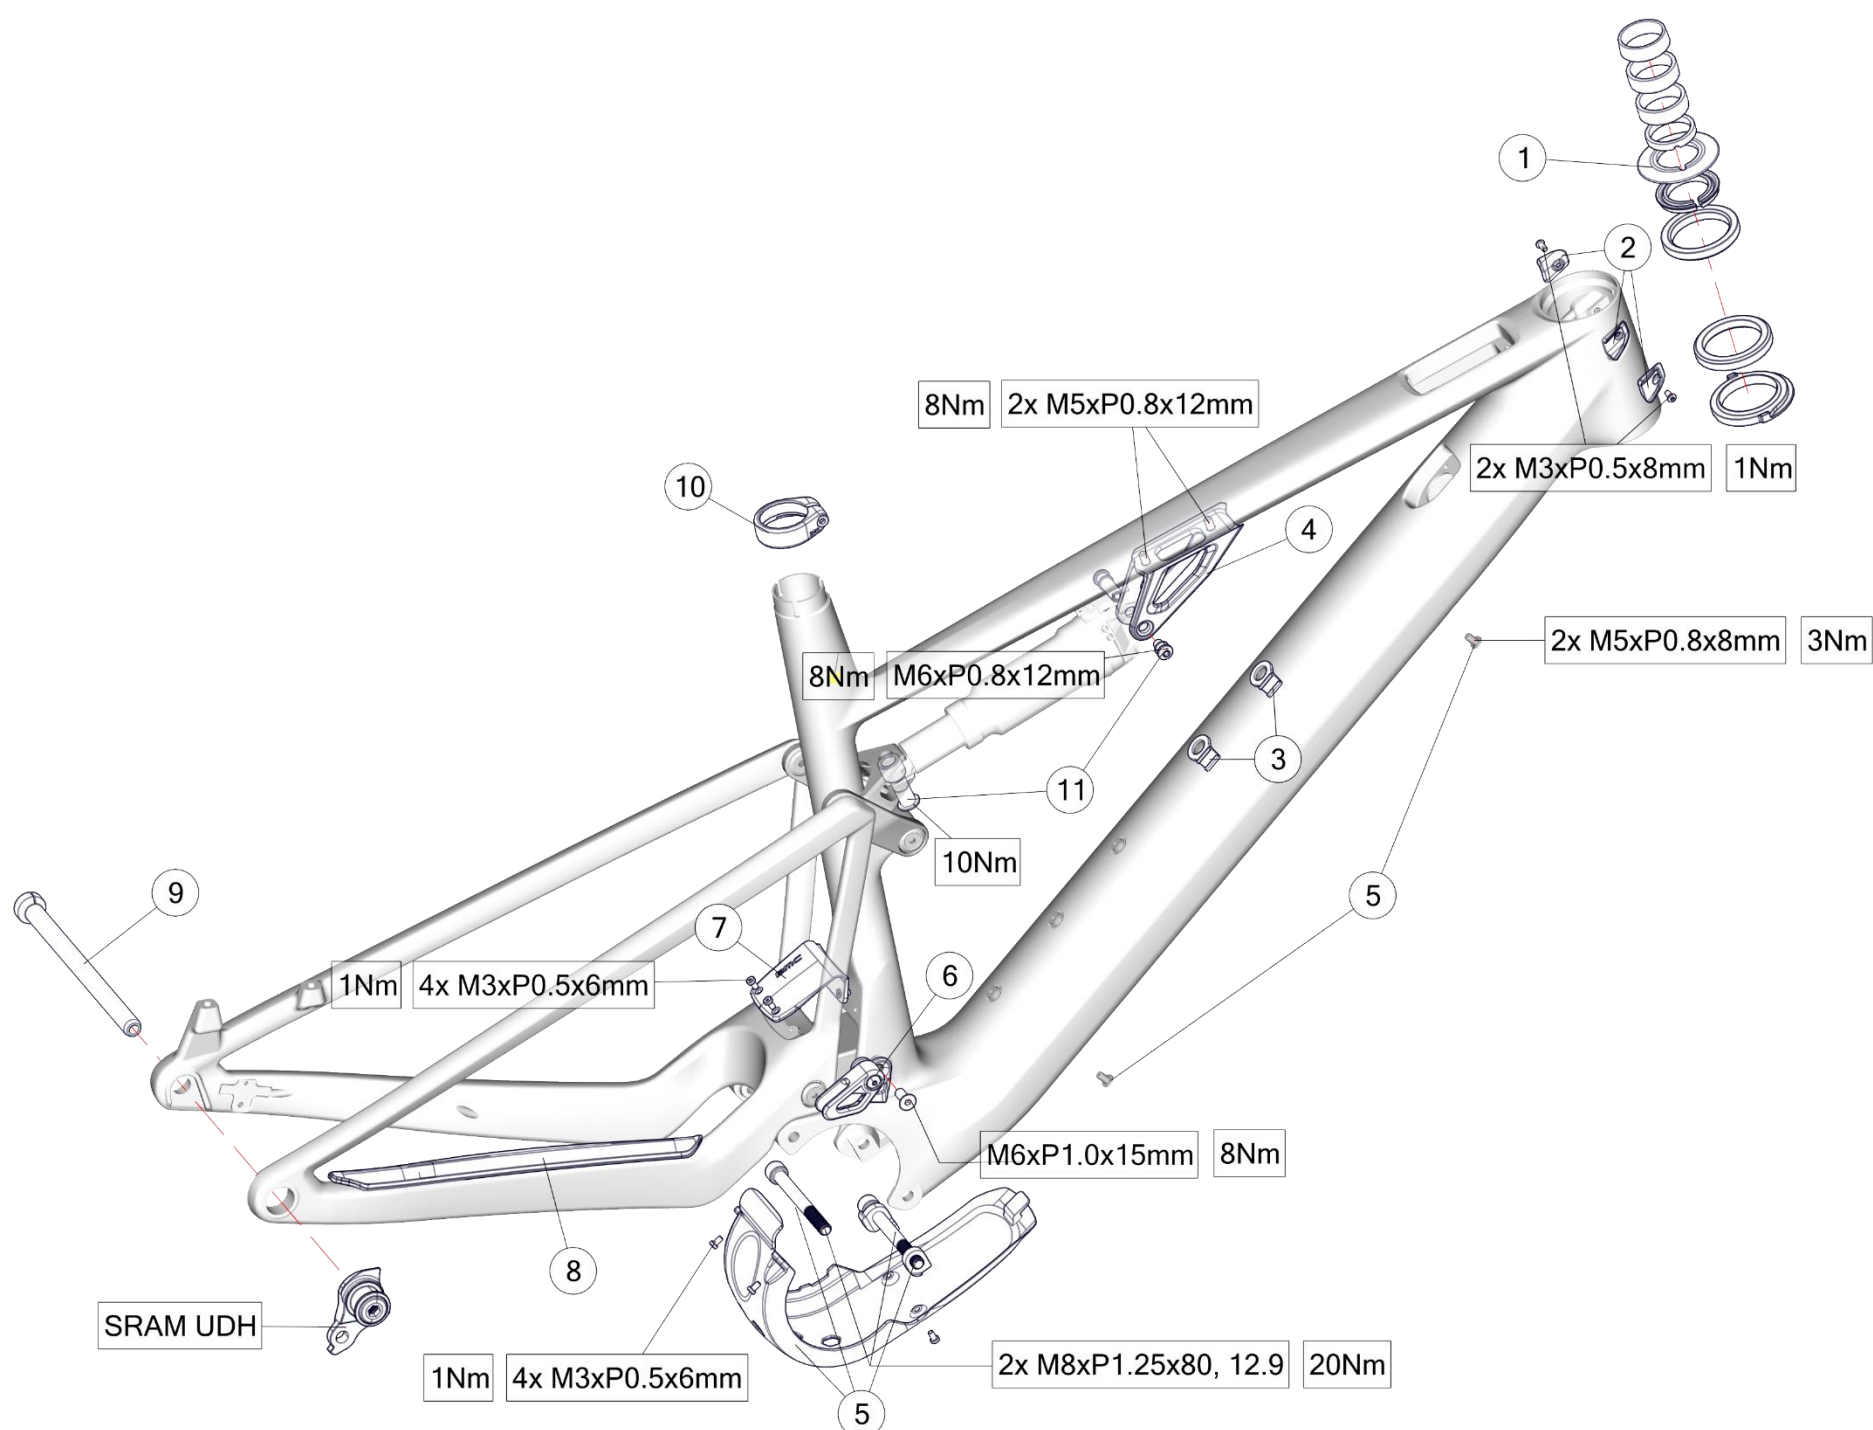

FOURSTROKE AMP

Pos. N°	Part N°	Part Name	Description
1	30004676	Headset HS-B-22 with slotted topcone and spacer	
2	30004040	Cable guide No. 33	
4	30004039	Fourstroke& Fourstroke LT top tube shock mount	
5	30004287	Fourstroke AMP LT Drive unit small part kit	
6	30004675	Fourstroke AMP Chainguide	
7	30004286	Fourstroke AMP LT mud flap	
8	30004677	Fourstroke AMP Chainstay protector	
9	30000706	Axle Kit No. 8	
10	30004042	Fourstroke, Fourstroke LT seatpost clamp	
11	30004133	Rear shock bolt set No. 7