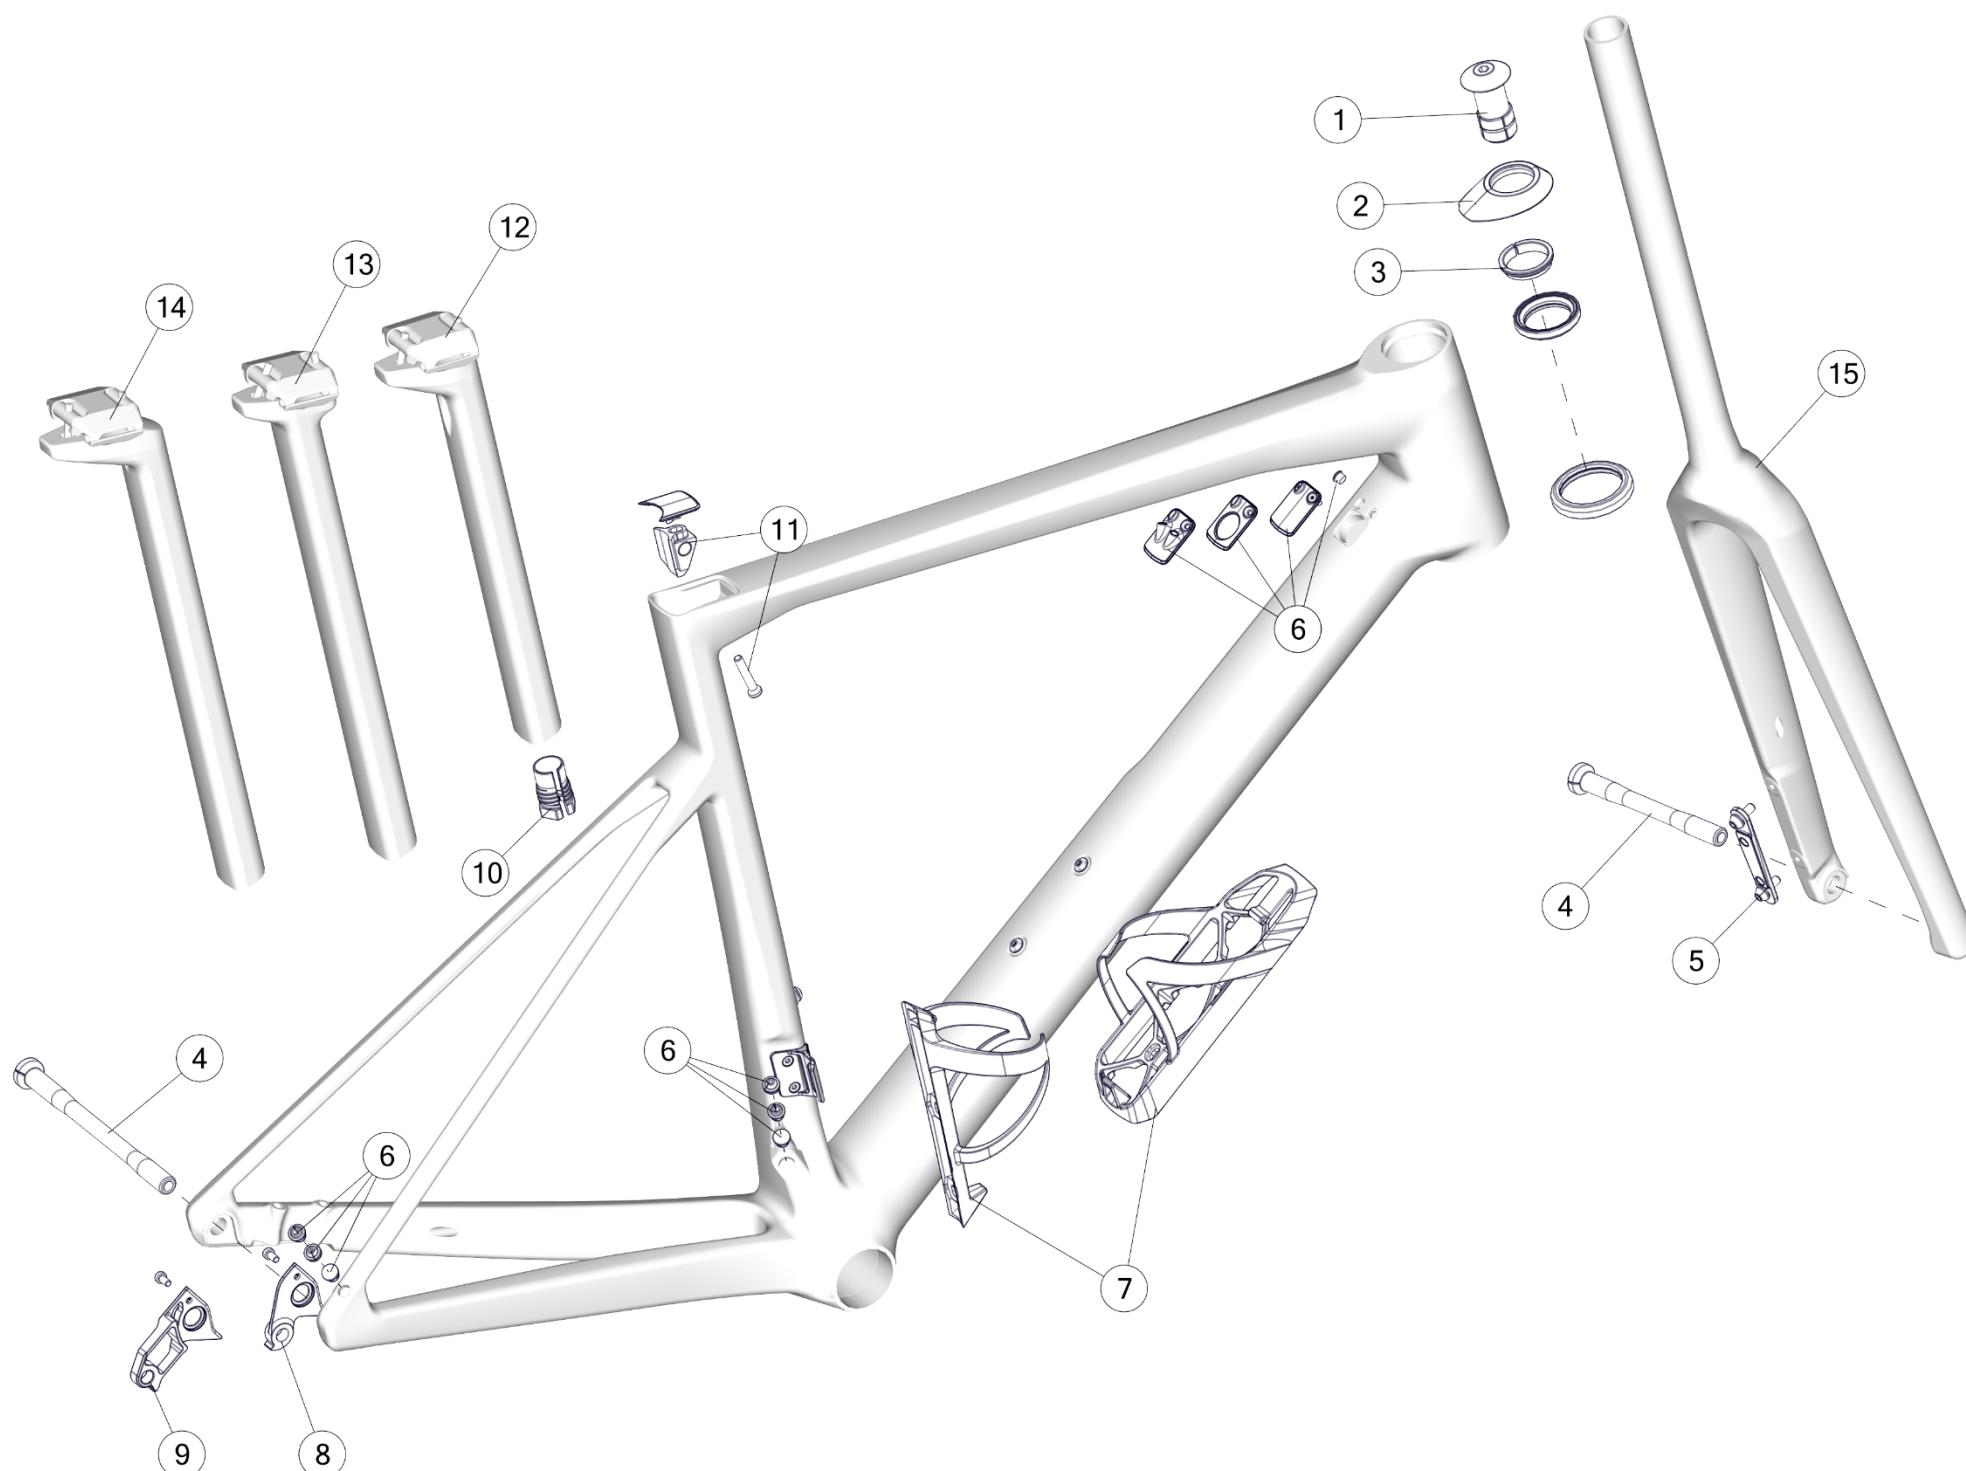

TEAMMACHINE SLR

Pos. N°	Part N°	Part Name	Description
1	213682	Expander #2	
2	30000811	Topcone MY21 SLR for Round Steerer fork	
3	30000704	Headset HS-B-13	Headset w/o top cone
4	30000699	Stealth Axles Set Teammachine SLR01/SLR	
5	30000714	Brake Mount Adapter SLR01 / SLR	
6	30000713	Cable Guide Teammachine SLR downtube (Mechanical, Shimano Di2, Sram eTap)	for mechanical, Di2 and wireless
7	30000698	Aerocore Bottle Cages Set	
8	30000700	Dropout for Teammachine SLR01/SLR (Sram/Campagnolo/Shimano classic mount)	Standard (Shimano/Sram/Campa)
9	30000701	Dropout for Teammachine SLR01/SLR (Shimano direct mount)	Direct mount (Shimano only)
10	212500	Internal Battery Adapter	for S/P with foam core
10	219532	Battery adapter, compliance post	for S/P without foam core
11	30000702	Seatpost Clamp Teammachine SLR01 / SLR	incl. Both cover for all frame sizes
12	30000742	Seatpost SLR01 15mm OFFSET - p2p	stealth
13	30000741	Seatpost SLR01 0mm OFFSET - p2p	stealth
14	30000743	Seatpost SLR01 30mm OFFSET - p2p	Stealth
15	30004168	Fork Teammachine SLR ready to paint 47-51 MY23	ready to paint
15	30004169	Fork Teammachine SLR ready to paint 54-61 MY23	ready to paint