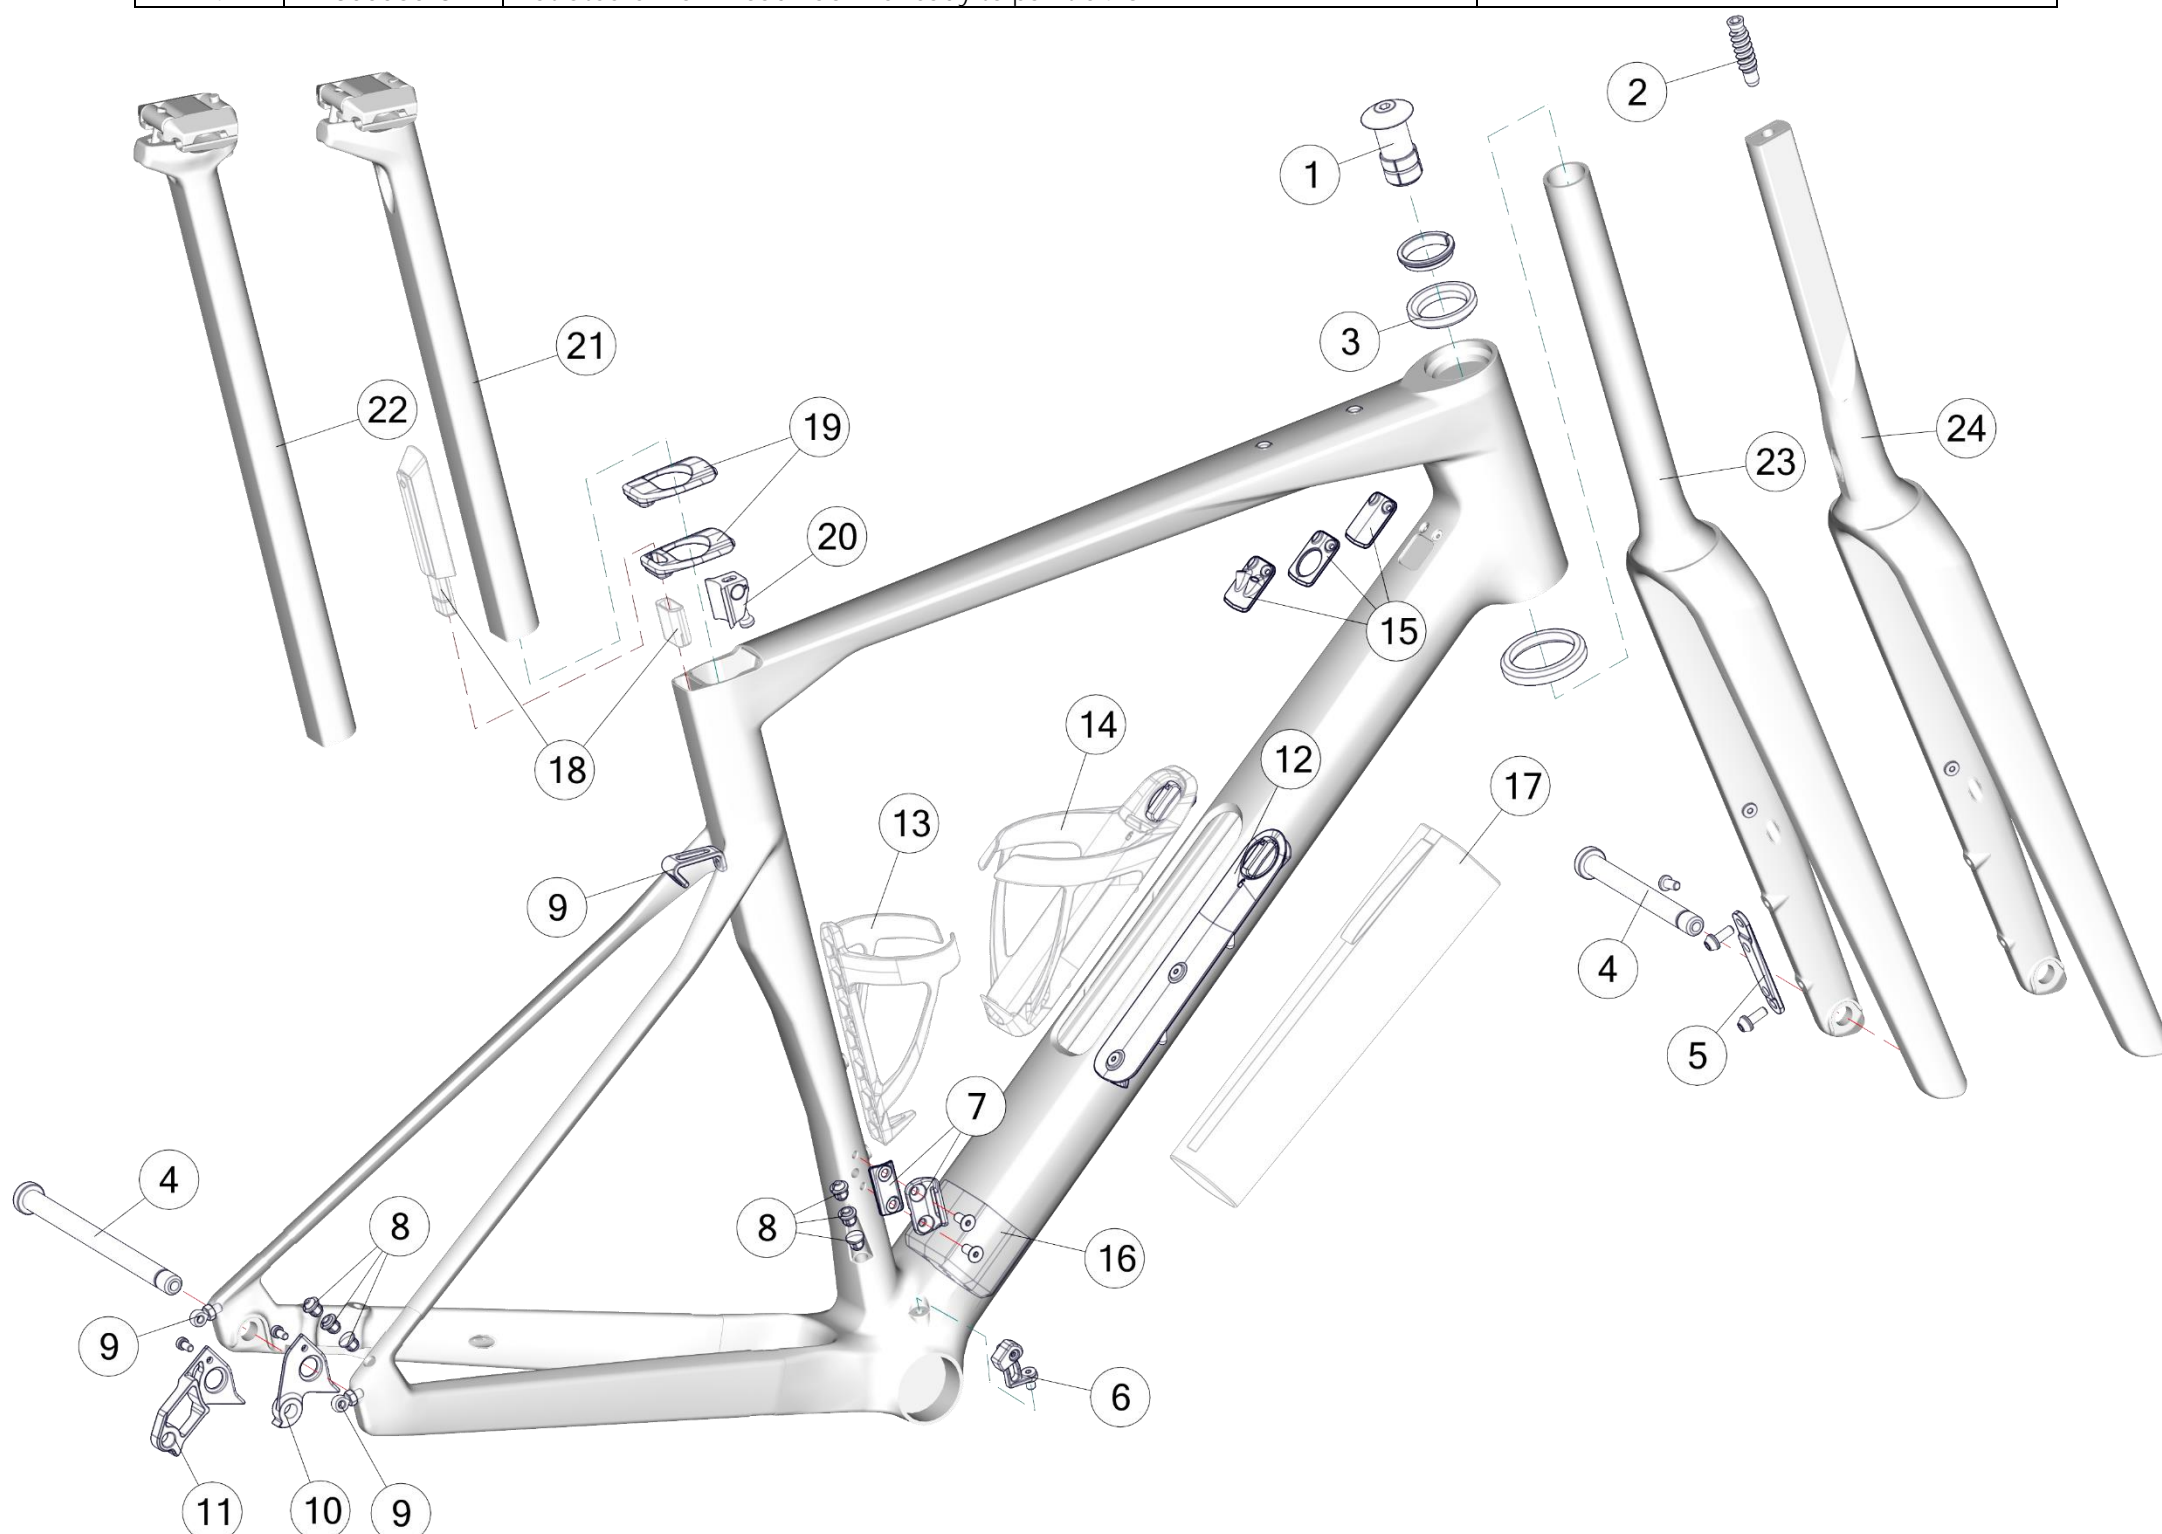

Pos. N°	Part N°	Part Name	Description
1	213682	Expander #2	
2	30007222	Flat steerer expander bolt, short, incl. Top cap bolt	Self-cutting bolt & top cap bolt M6x45mm
3	30000704	Headset HS-B-13	Lower and upper bearing, split ring
4	30006250	Thru Axle Kit No.10	
5	30000714	Brake Mount Adapter SLR01/SLR/KAS01/RM01/RM	
6	30006252	Chain Guide No.2	
7	30006249	Roadmachine Front Derailleur Hanger and Cover	
8	30000713	Cable Guide Teammachine SLR downtube (Mechanical, Shimano Di2, Sram eTap)	for mechanical, Di2 and wireless
9	30006246	Fender Mount Kit Roadmachine	
10	30000700	Dropout # 71	Sram/Campagnolo/Shimano classic mount
11	30000701	Dropout # 72	Shimano direct mount
12	30006257	Downtube Storage Cover Roadmachine	
13	30006255	Seat Tube Bottle Cage Roadmachine	aftermarket option
14	30006256	Down Tube Storage Bottle Cage Roadmachine	aftermarket option
16	30006170	Downtube Storage Stopper Roadmachine	
17	30006253	Down Tube Storage Pouch	aftermarket option
18	30006814	BMC Rear Light 25	aftermarket option
18	30006254	BMC Rear Light 20 StVO	aftermarket option
19	30006251	Seat Tube Seal Roadmachine	
20	30006906	Seatpost Clamp No. 34	
21	30006270	SP DS5, 4, 15-400	15mm offset, 400mm length
22	30006247	SP DS5, 4, 0-360	0mm offset, 360mm length
23	30006359	Round Steerer Fork Roadmachine ready to paint 47-51	black finish
23	30006360	Round Steerer Fork Roadmachine ready to paint 54-61	black finish
24	30006029	Flat Steerer Fork Roadmachine ready to paint 47-51	black finish
24	30006018	Flat Steerer Fork Roadmachine ready to paint 54-61	black finish