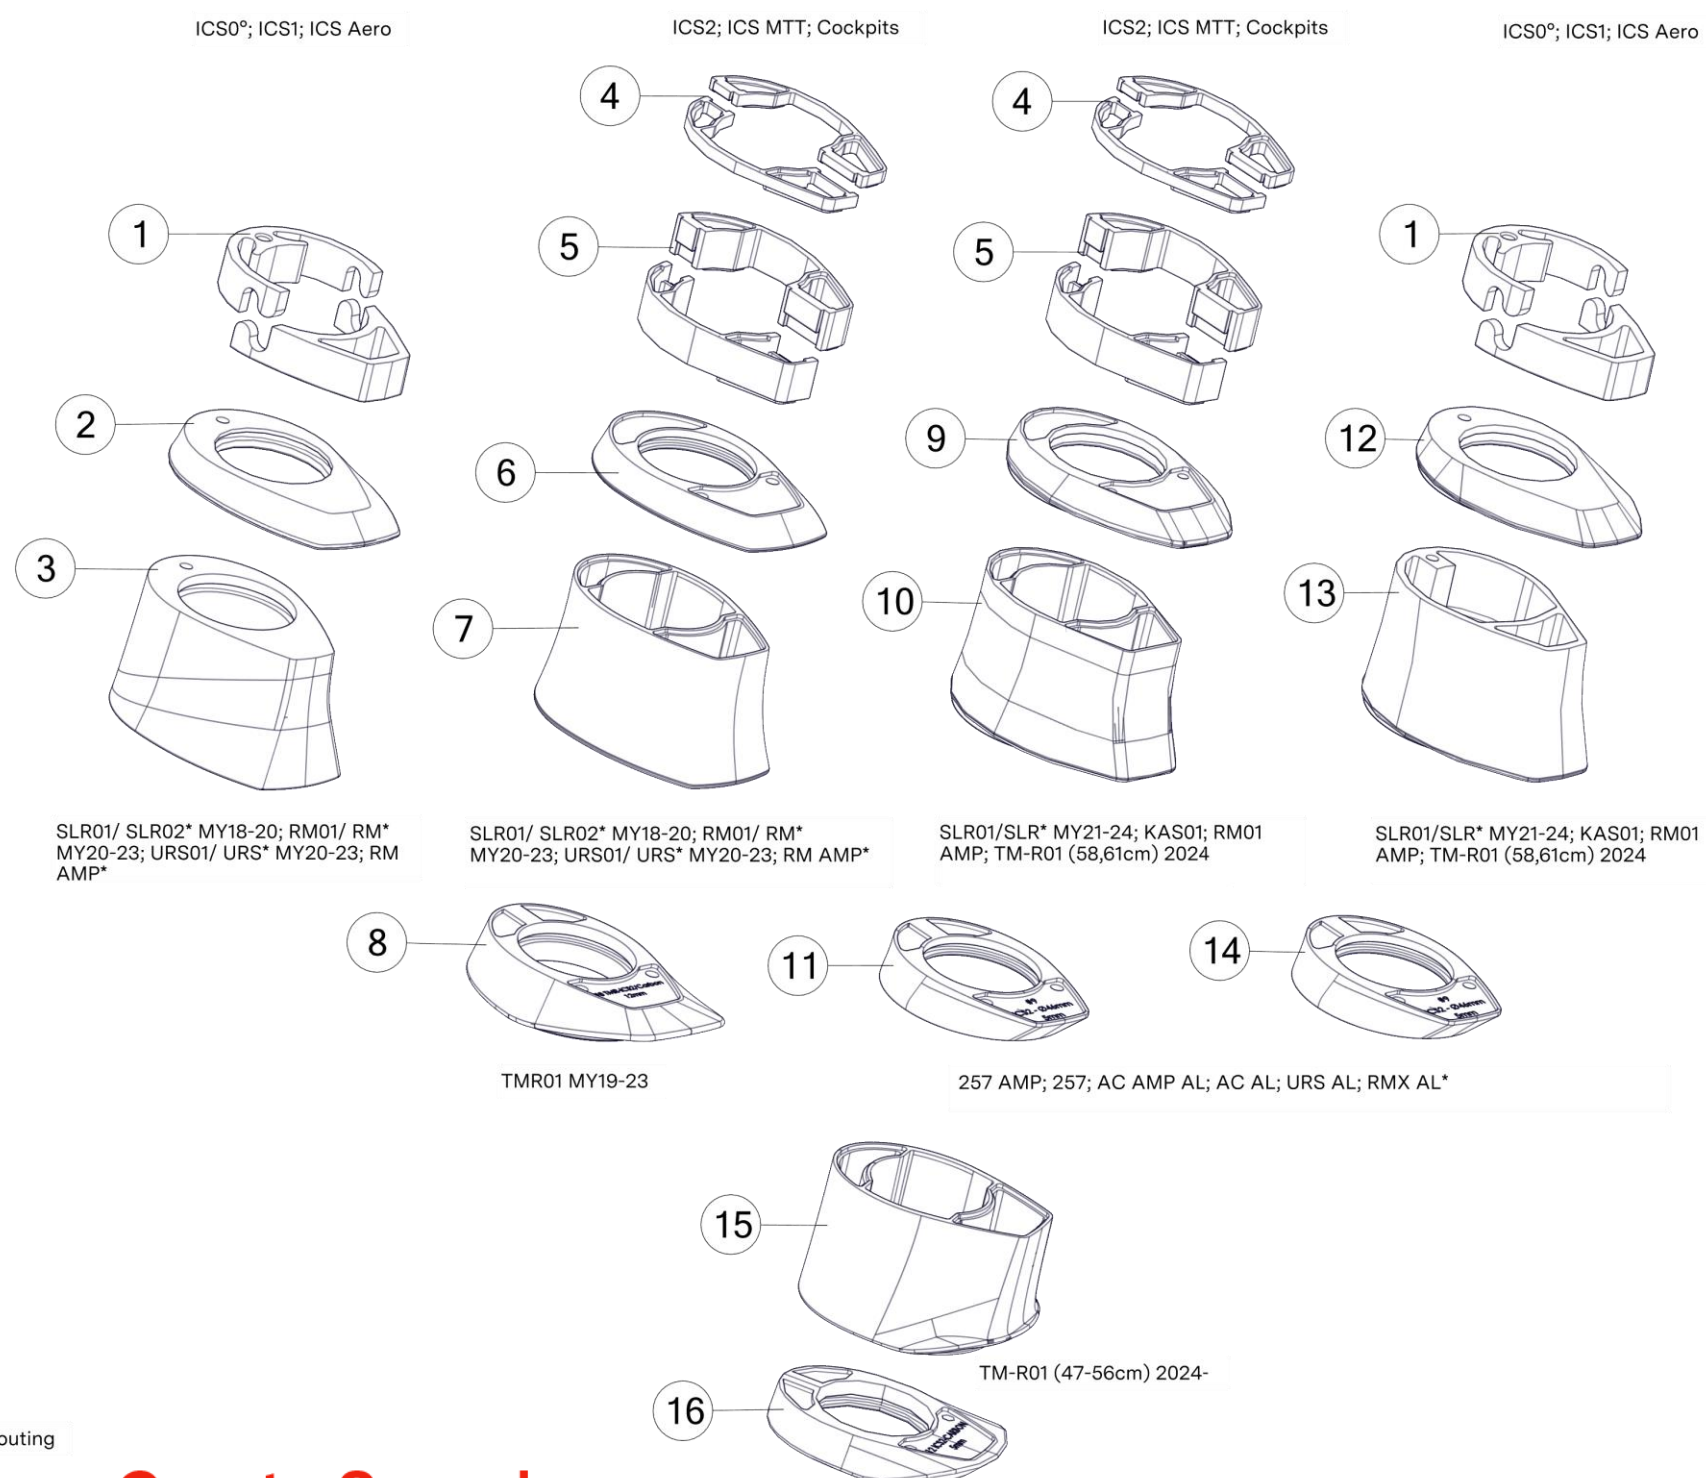

* no full internal cable routing

*no full internal cable routing