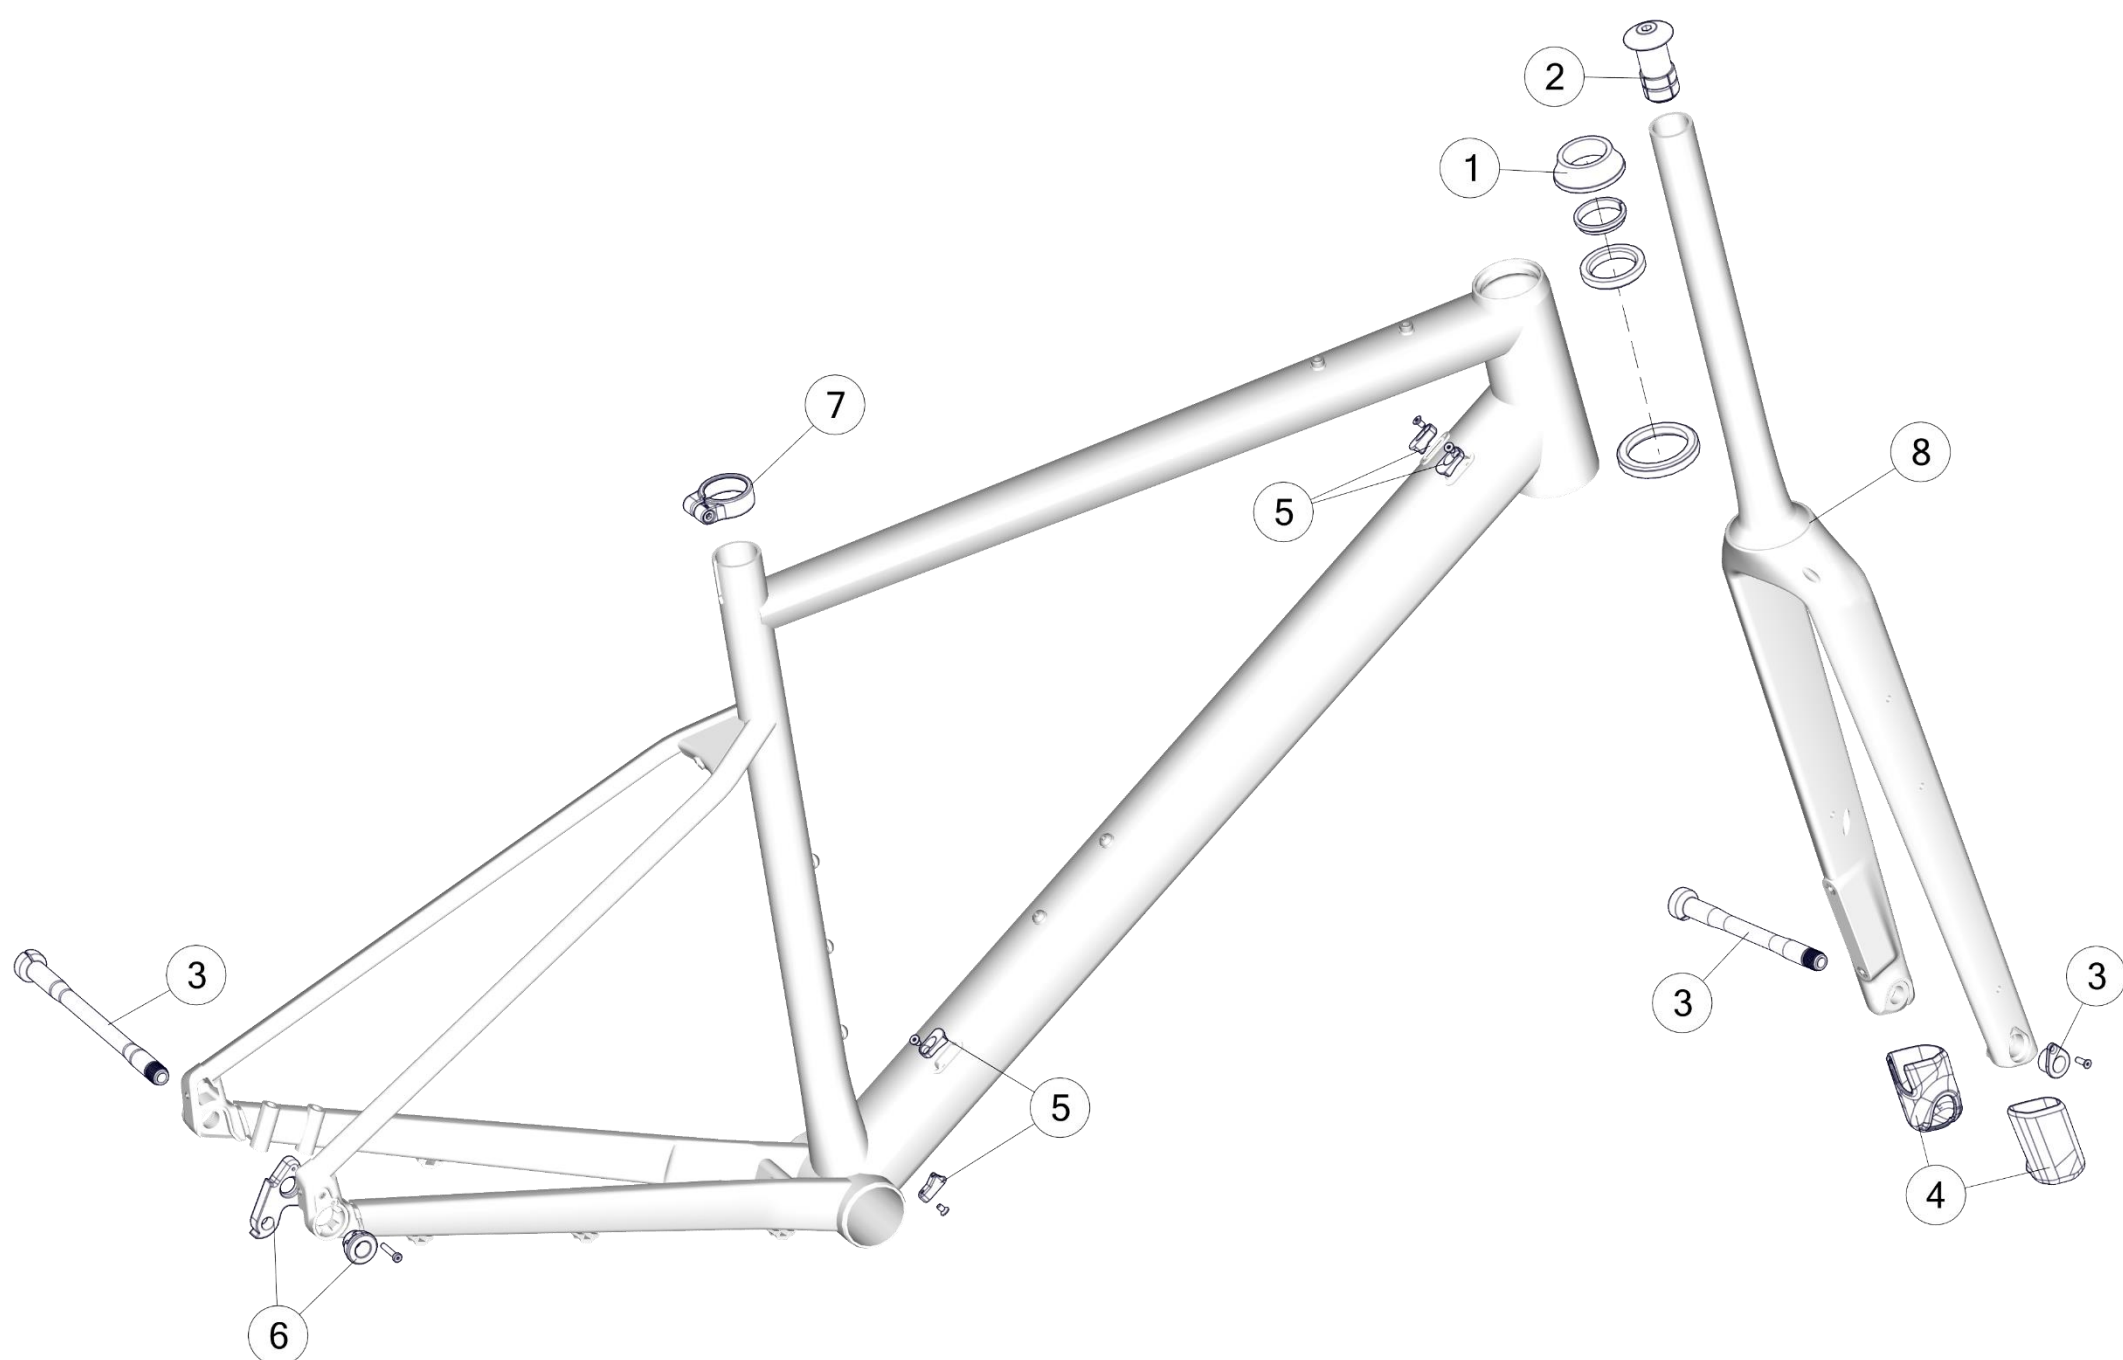

URS AL / ROADMACHINE X AL

Pos. N°	Part N°	Part Name	Description
1	30002030	Headset 257/AC/URS/RMX AL MY22	Black anodized
2	300683	Expander #5	
3	30001765	URS Rock Socks	black rubber
4	301694	Thru axle kit #3	Black anodized
5	30001758	Cable Guide #30	Black anodized
6	300679	Dropout #53	Black anodized
7	300655	Seatpost clamp #20	Black anodized
8	30004091	FK RMX AL/ URS AL/ AC ready to paint	ready to paint