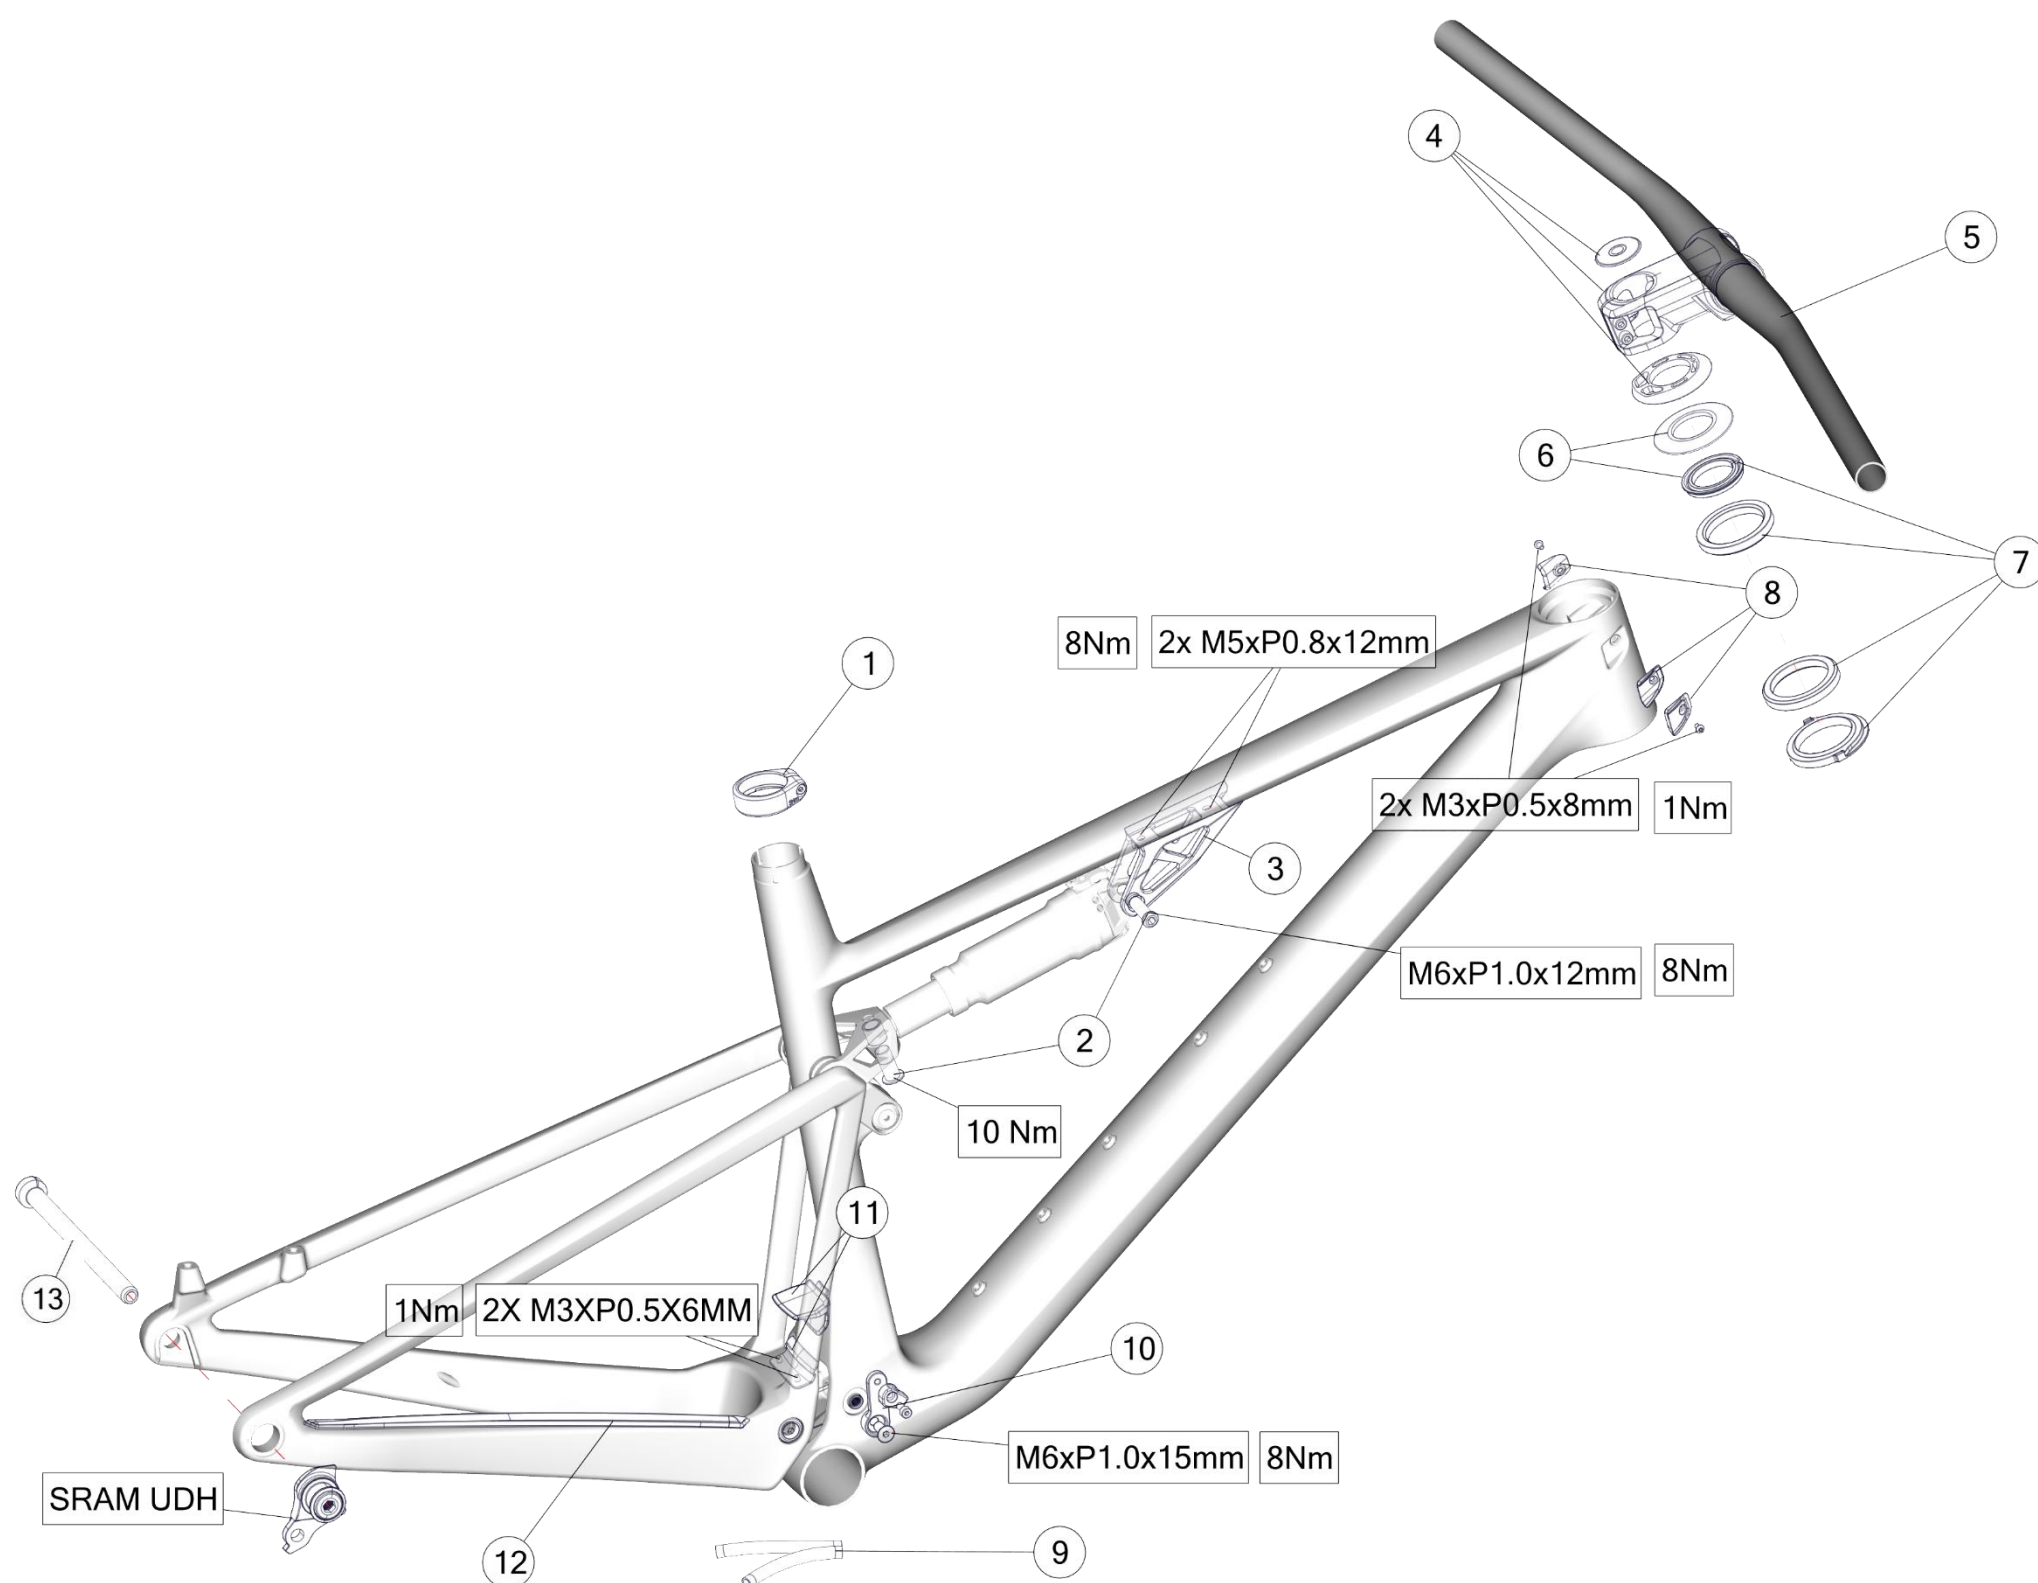

# FOURSTROKE 01 / FOURSTROKE SUSPENSION PARTS

Pos. N°	Part N°	Part Name	Description
1-20	30004131	Fourstroke 01/ Fourstroke linkage kit	
1, 5-11, 1 -19	30004037	Bolt Kit No. 29	
3, 4	30004133	Rear shock bolt set No. 7	Including N° 15 from full frame view

# FOURSTROKE / FOURSTROKE LT

Pos. N°	Part N°	Part Name	Description
1	30004042	Fourstroke, Fourstroke LT seatpost clamp	31.6mm - 34.9mm
2	30004133	Rear shock bolt set No. 7	
3	30004039	Fourstroke& Fourstroke LT top tube shock mount	
4	301713'006925	Stem MSM01 Stealth 50mm	including top cap, top cap bolt and topcones for Fourstroke/ Twostroke (Ø55mm) and Agonist/ Speedfox (Ø 49.5mm)
4	301713'006926	Stem MSM01 Stealth 60mm	
4	301713'006927	Stem MSM01 Stealth 70mm	
5	30000746	Handlebar Mountainbike Flat Bar FB01, 760mm	760mm
6	30000703	Topcone Standard Stem	Topcone for round spacers/stems
7	301737	Fourstroke 01 headset	
8, 9	30004040	Cable guide No. 33	Included right closed entry
10	30004043	Lightweight 1x Chainguide	
11	30004041	Fourstroke, Fourstroke LT mud flap	
12	30004137	Fourstroke 01/ Fourstroke/ Fourstroke LT Chainstay protector	
13	30000706	Axle Kit No. 8	