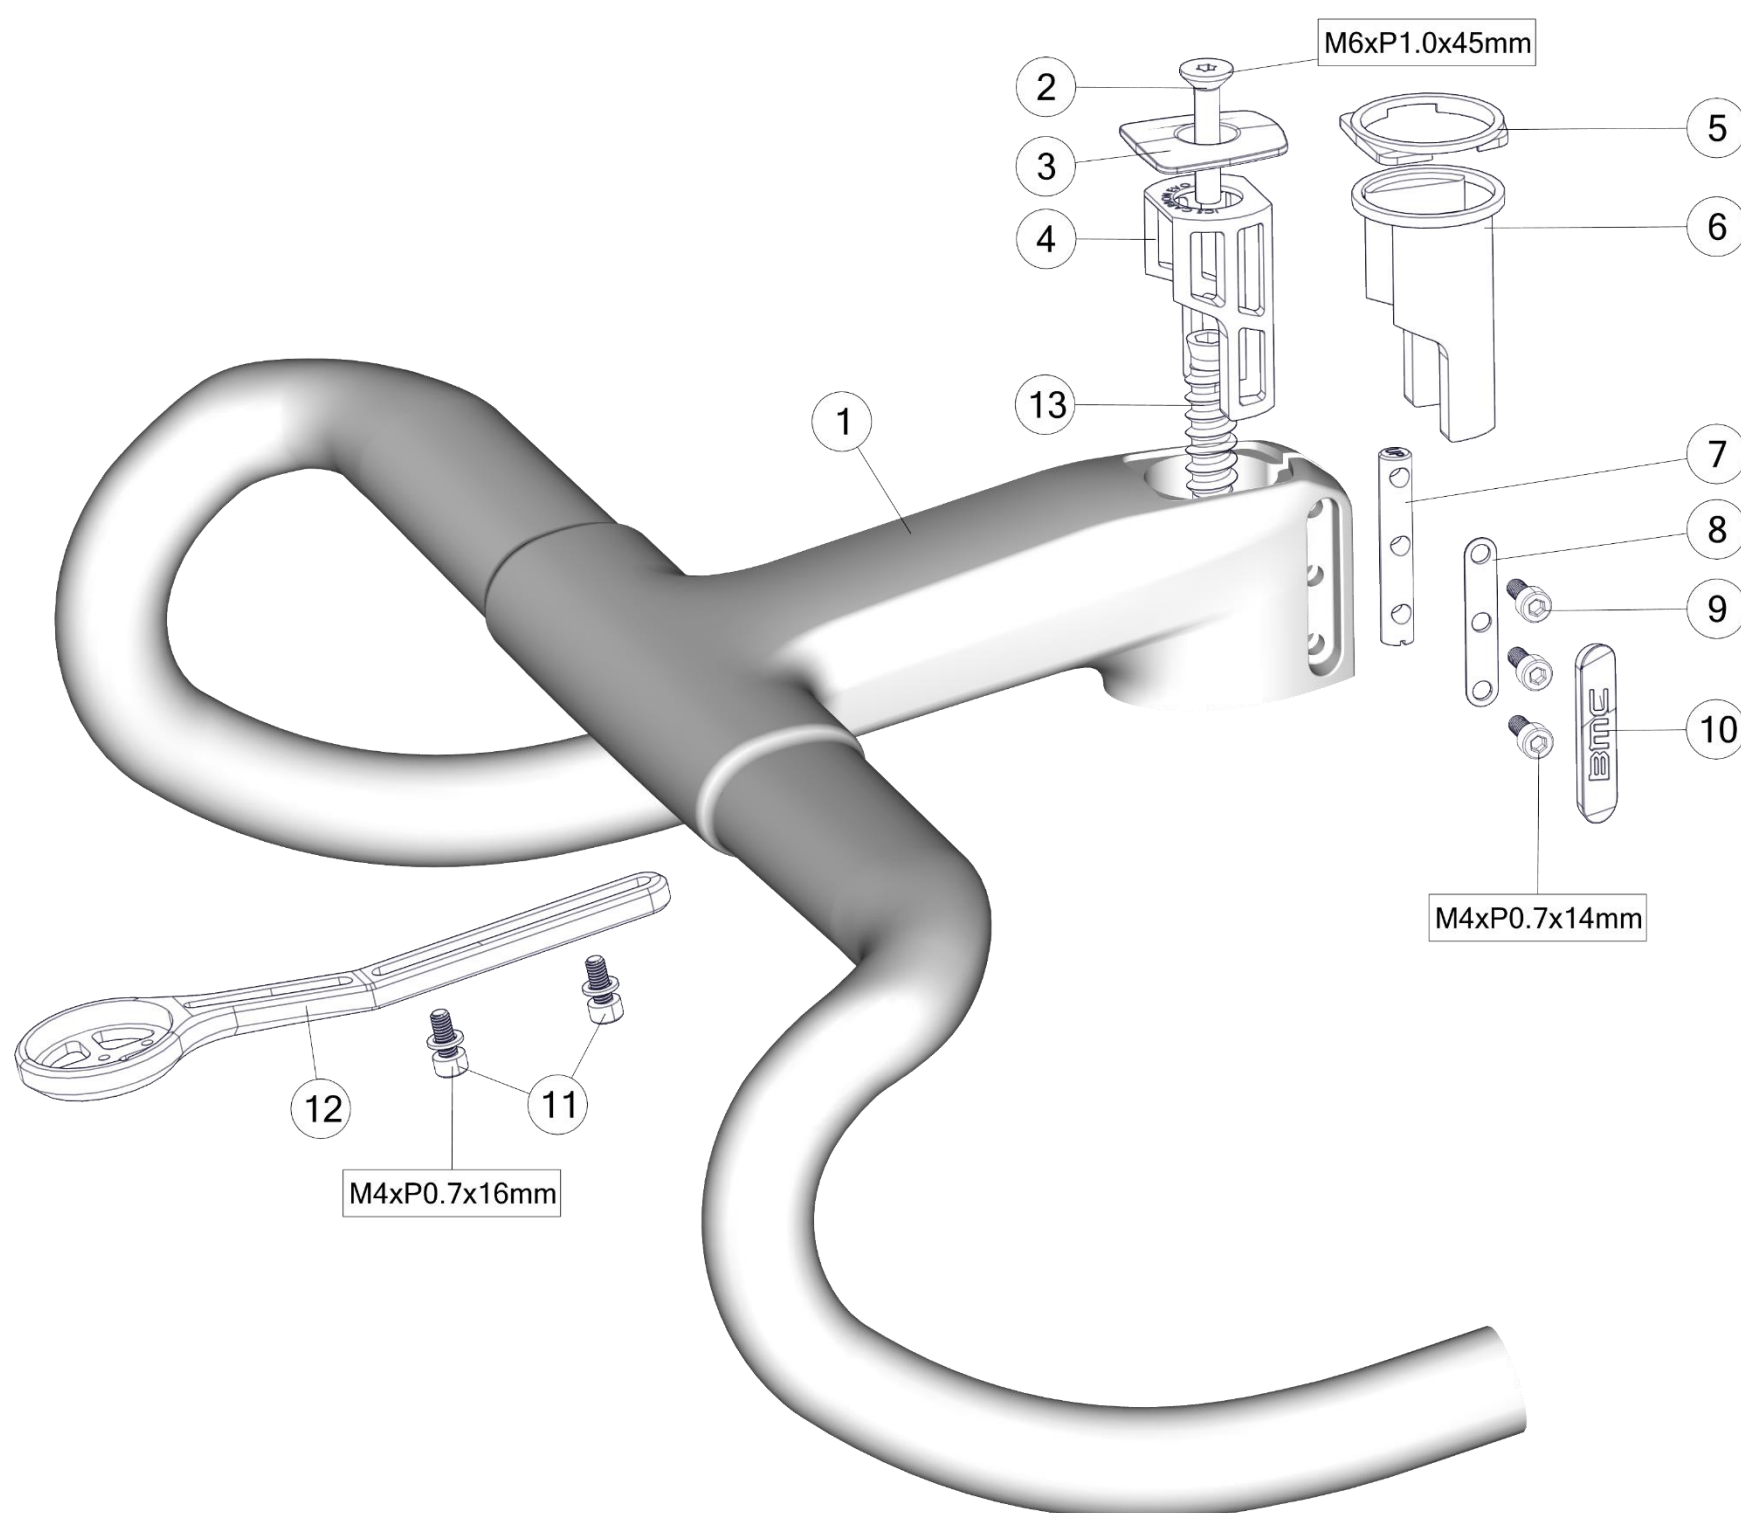

Pos. N°	Part N°	Part Name	Description	Stem Angle	Flare	Drop	Reach	
1-10	30005534	Cockpit ICS CBN EVO 70 400/420 BLACK	While keeping the aggressive stem angle, the ICS Carbon EVO is 2 cm higher at the hoods than the ICS Carbon Aero and ICS Carbon given by a higher steerer clamp and minimal upsweep.	12.5°	8°	135	72.5	
1-10	30005535	Cockpit ICS CBN EVO 80 400/420 BLACK		12.5°	8°	135	72.5	
1-10	30005536	Cockpit ICS CBN EVO 90 400/420 BLACK		12.5°	8°	135	72.5	
1-10	30005537	Cockpit ICS CBN EVO 100 400/420 BLACK		12.5°	8°	135	72.5	
1-10	30005538	Cockpit ICS CBN EVO 110 400/420 BLACK		12.5°	8°	135	72.5	
1-10	30005539	Cockpit ICS CBN EVO 120 400/420 BLACK		12.5°	8°	135	72.5	
1-10	30005540	Cockpit ICS CBN EVO 70 400/420 RED		12.5°	8°	135	72.5	
1-10	30005541	Cockpit ICS CBN EVO 80 400/420 RED		12.5°	8°	135	72.5	
1-10	30005542	Cockpit ICS CBN EVO 90 400/420 RED		12.5°	8°	135	72.5	
1-10	30005543	Cockpit ICS CBN EVO 100 400/420 RED		12.5°	8°	135	72.5	
1-10	30005544	Cockpit ICS CBN EVO 110 400/420 RED		12.5°	8°	135	72.5	
1-10	30005545	Cockpit ICS CBN EVO 120 400/420 RED		12.5°	8°	135	72.5	
1-10	30005546	Cockpit ICS CBN EVO 70 400/420 WHITE		w/o spacers or top cones w/o computer mount	12.5°	8°	135	72.5
1-10	30005547	Cockpit ICS CBN EVO 80 400/420 WHITE		12.5°	8°	135	72.5	
1-10	30005548	Cockpit ICS CBN EVO 90 400/420 WHITE		12.5°	8°	135	72.5	
1-10	30005549	Cockpit ICS CBN EVO 100 400/420 WHITE		12.5°	8°	135	72.5	
1-10	30005550	Cockpit ICS CBN EVO 110 400/420 WHITE	12.5°	8°	135	72.5		
1-10	30005551	Cockpit ICS CBN EVO 120 400/420 WHITE	12.5°	8°	135	72.5		
2, 4-10	30007218	ICS2 CBN EVO Cockpit Hardware (Steerer wedges, clamp insert, bolt cover, bolts)	w/o spacers, topcaps or top cones w/o computer mount					
3	30007217	ICS2 AERO,EVO Cockpit Topcap kit, red, white, black	red, black & white top caps only					
10	30006284	Cockpit ICS Carbon EVO Bolts Cover	10pcs/ kit					
11, 12	30003196	Alloy Computer Mount for ICS Carbon cockpit	with Wahoo and Garmin inserts, including GoPro mount					
2,13	30007222	Flat steerer expander bolt, short, incl. Top cap bolt