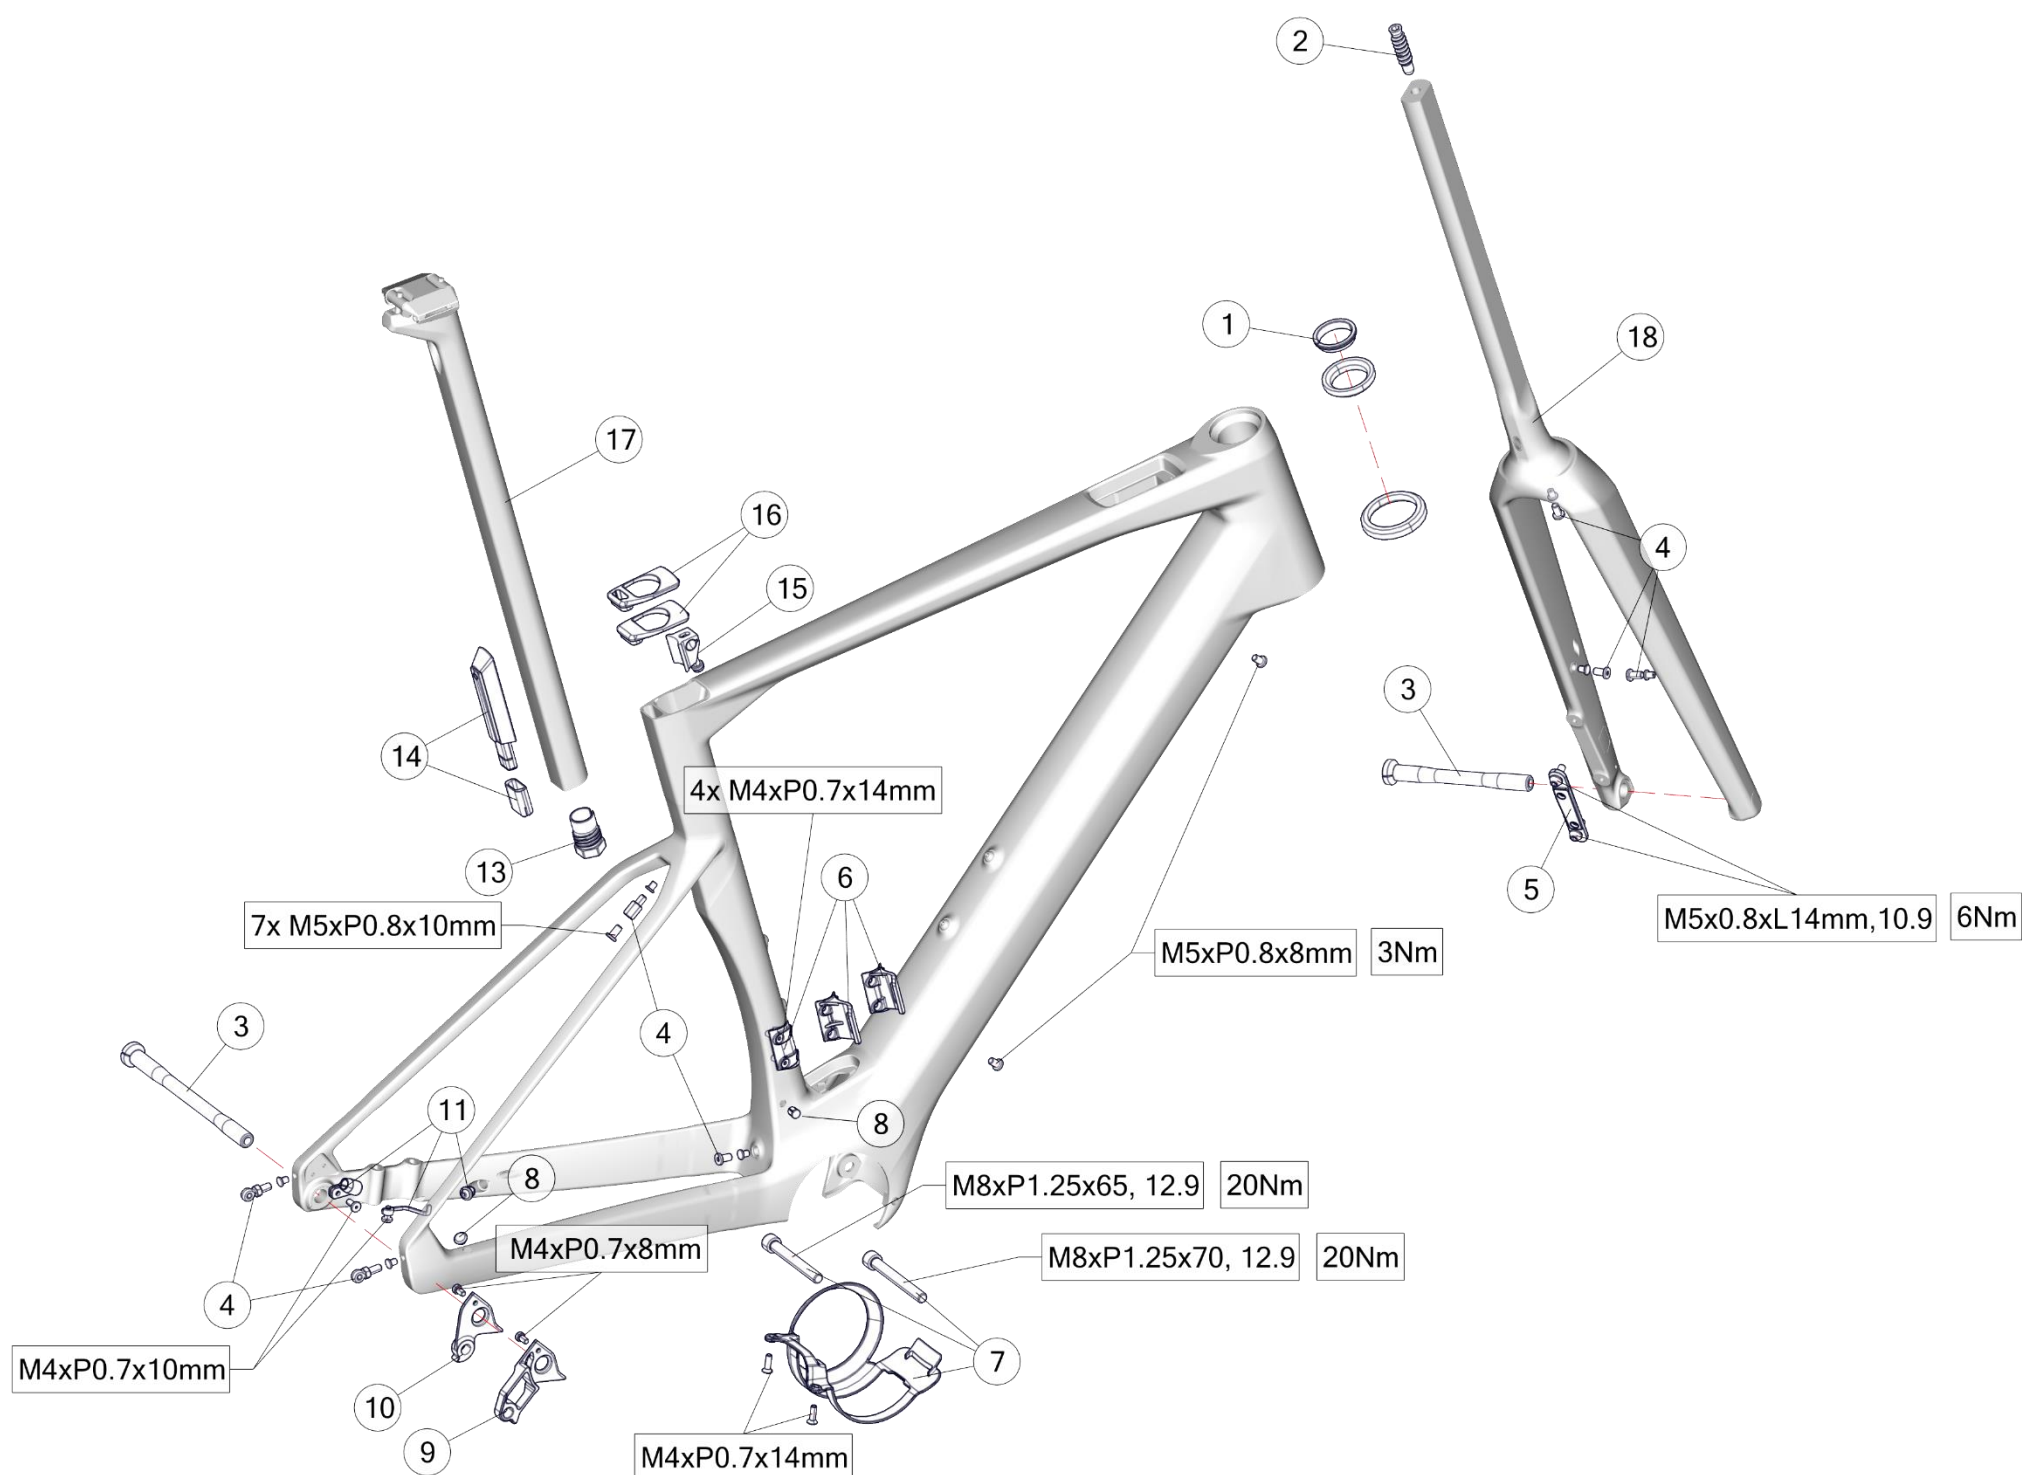

ROADMACHINE 01 AMP

Pos. N°	Part N°	Part Name	Description
1	30000704	Headset Teammachine SLR01 / SLR	
2	300695	ICS Carbon Disc Fork Topcap	
3	30000699	Stealth Axles Set Teammachine SLR01/SLR	
4	30004273	Roadmachine 01 AMP Fender Mount Kit	
6	30004268	Roadmachine 01 AMP FD Hanger + Cover	
7	30004269	Roadmachine 01 AMP Drive unit cover	
8	212492	Di2 Plug kit # 3	10 pcs/set
9	30000701	Dropout for Teammachine SLR01/SLR (Shimano direct mount)	Direct mount (Shimano only)
10	30000700	Dropout for Teammachine SLR01/SLR (Sram/Campagnolo/Shimano classic mount)	Standard (Shimano/Sram/Campa)
11	30004270	Roadmachine 01 AMP Speed sensor mount	
-	30004271	Roadmachine 01 AMP Speed Sensor Magnet	
13	212500	Internal Battery Adapter	
14	30004272	Roadmachine 01 AMP Rear light	
-	30006263	AMP Rear Light Connector	5pc CT22 connector
-	30005558	Roadmachine 01 AMP Higo Connector	5 pcs/set
15	30004265	Seatpost clamp No. 32	
16	30004267	Roadmachine 01 AMP Seatpost seal	
17	30001805	Seatpost RM01 0mm OFFSET - p2p	0mm offset, 430mm
17	30001806	Seatpost RM01 15mm OFFSET - p2p	15mm offset, 430mm
18	30004263	Flat Steerer Fork Roadmachine 01AMP ready to paint 47-51	
18	30004264	Flat Steerer Fork Roadmachine 01 AMP ready to paint 54-61