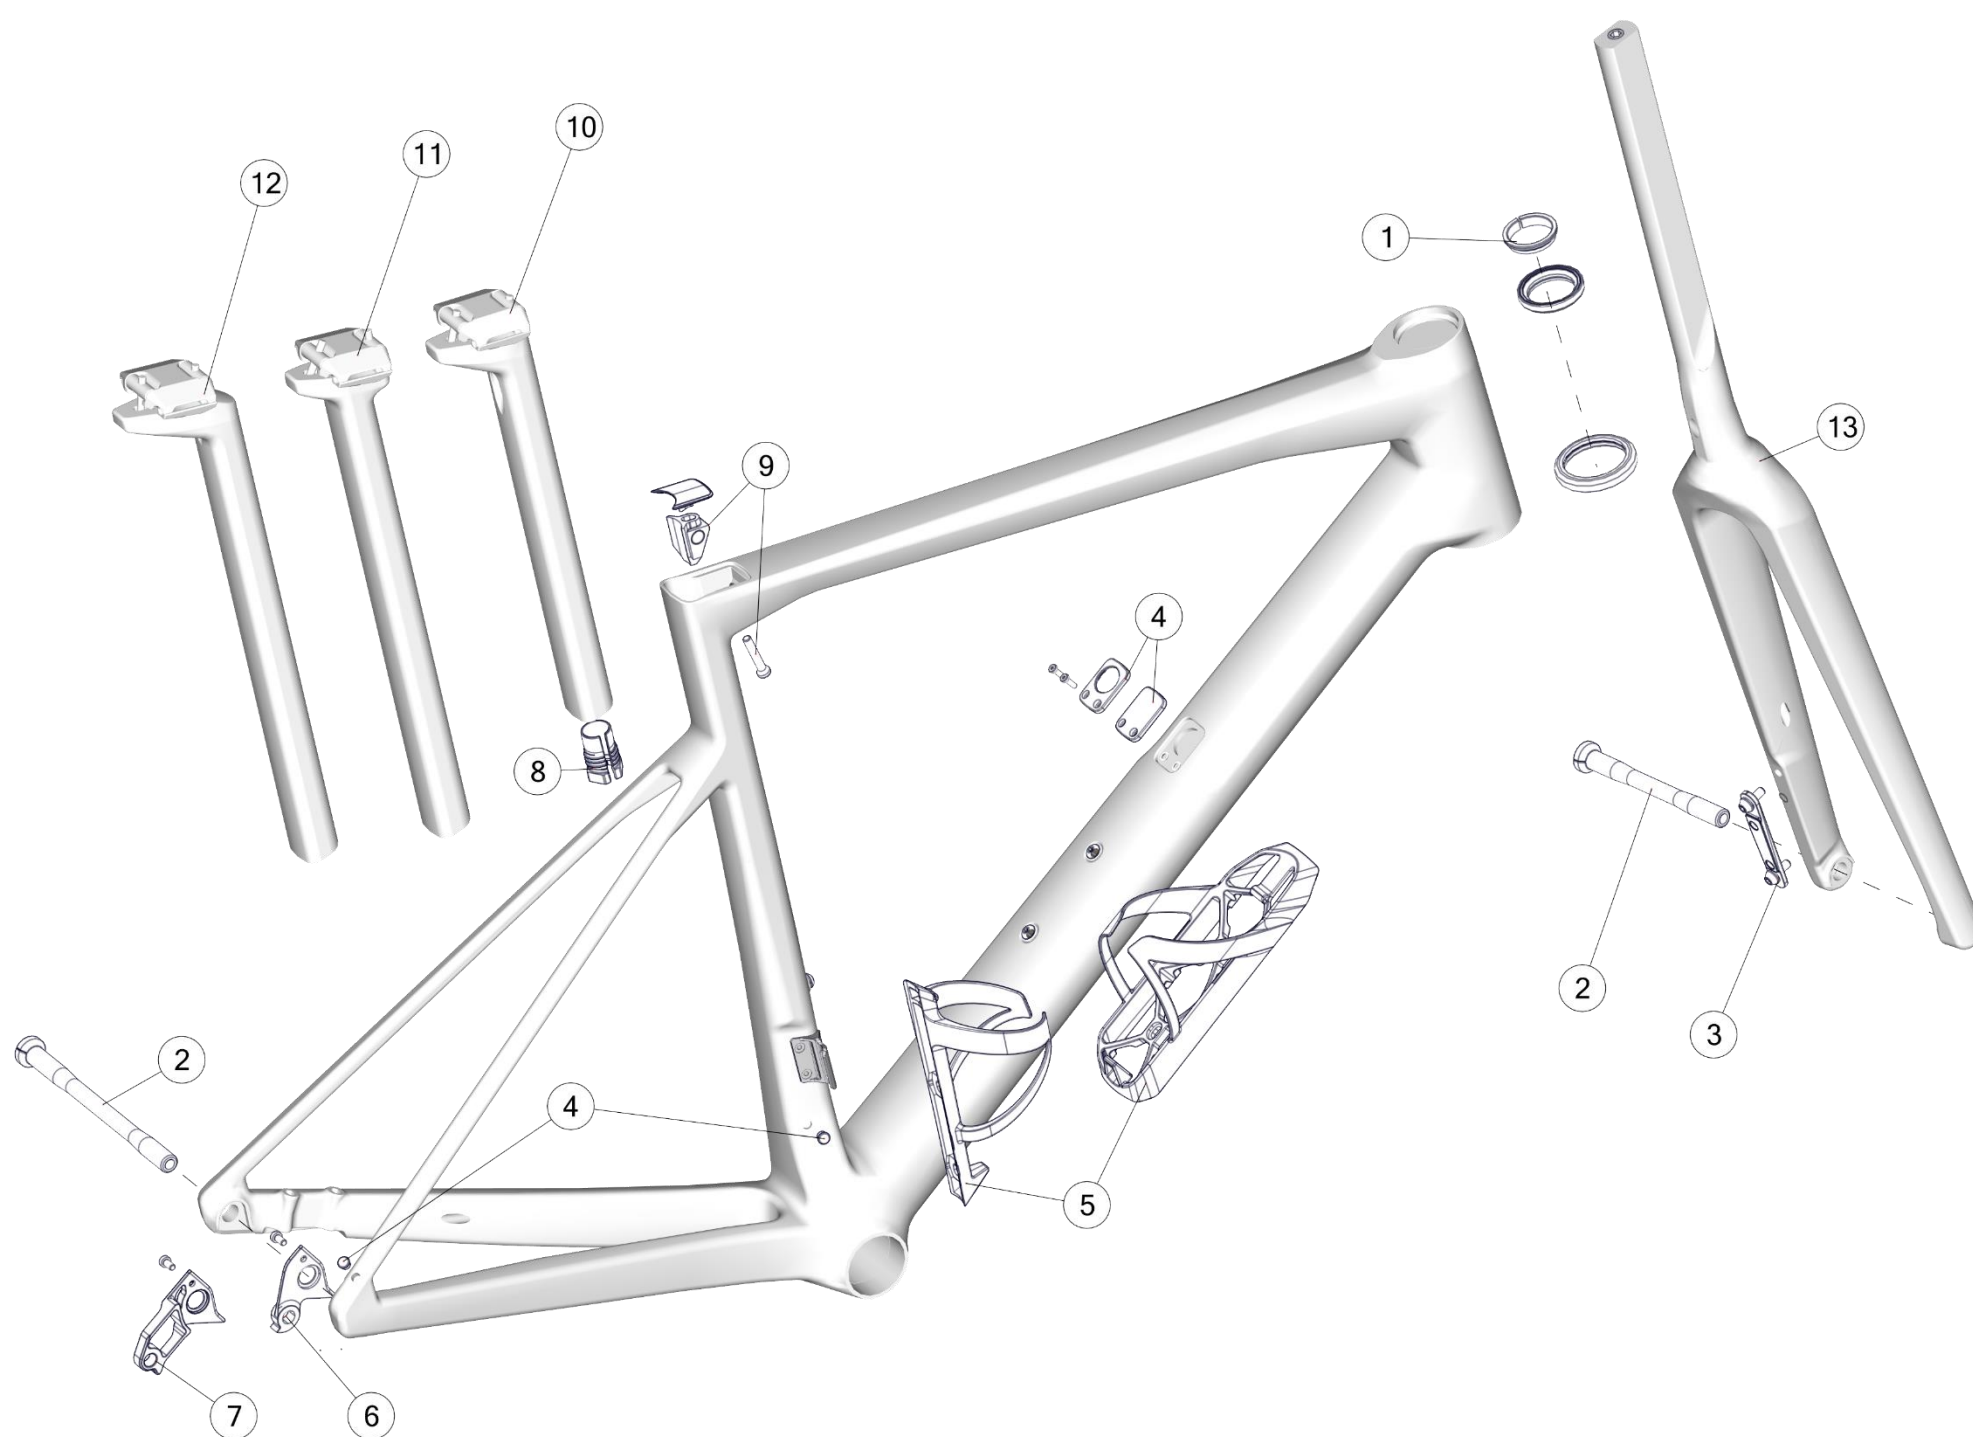

# TEAMMACHINE SLR01 / SLR MPC

Pos. N°	Part N°	Part Name	Description
1	30000704	Headset HS-B-13	Headset, w/o top cone →ICS2 stem
2	30000699	Stealth Axles Set Teammachine SLR01/SLR	
3	30000714	Brake Mount Adapter SLR01 / SLR	for 160mm rotor
4	30000705	Shimano Di2 Junction Box bracket, Sram eTap Downtube cover	for Di2 and wireless
4	AC21-CAFEPSB	Campagnolo Frame mounting cable for internal interface - BMC	Must be ordered from Campagnolo!
5	30000698	Aerocore Bottle Cages Set	
6	30000700	Dropout #71	Standard (Shimano/Sram/Campa)
7	30000701	Dropout #72	Direct mount (Shimano only)
8	212500	Internal Battery Adapter	
9	30000702	Seatpost Clamp Teammachine SLR01 / SLR	incl. Both cover for all frame sizes
10	30000742	Seatpost SLR01 15mm OFFSET - p2p	standard part
11	30000741	Seatpost SLR01 0mm OFFSET - p2p	fitting part
12	30000743	Seatpost SLR01 30mm OFFSET - p2p	fitting part
13	30004083	Flat Steerer Fork SLR01 ready to paint 47-51	Ready to paint
13	30004084	Flat Steerer Fork SLR01 ready to paint 54-61	Ready to paint
-	30006325	Front Derailleur Hanger SLR01	

## SLR Mpc specific parts

12	30003225	Seatpost SLR01 Mpc, 15mm offset, 340mm	raw carbon
12	30003226	Seatpost SLR01 Mpc, 0mm offset, 340mm	raw carbon
13	30006166	Flat Steerer Fork SLR01 Mpc 47-51	raw carbon
13	30006167	Flat Steerer Fork SLR01 Mpc 54-61	raw carbon