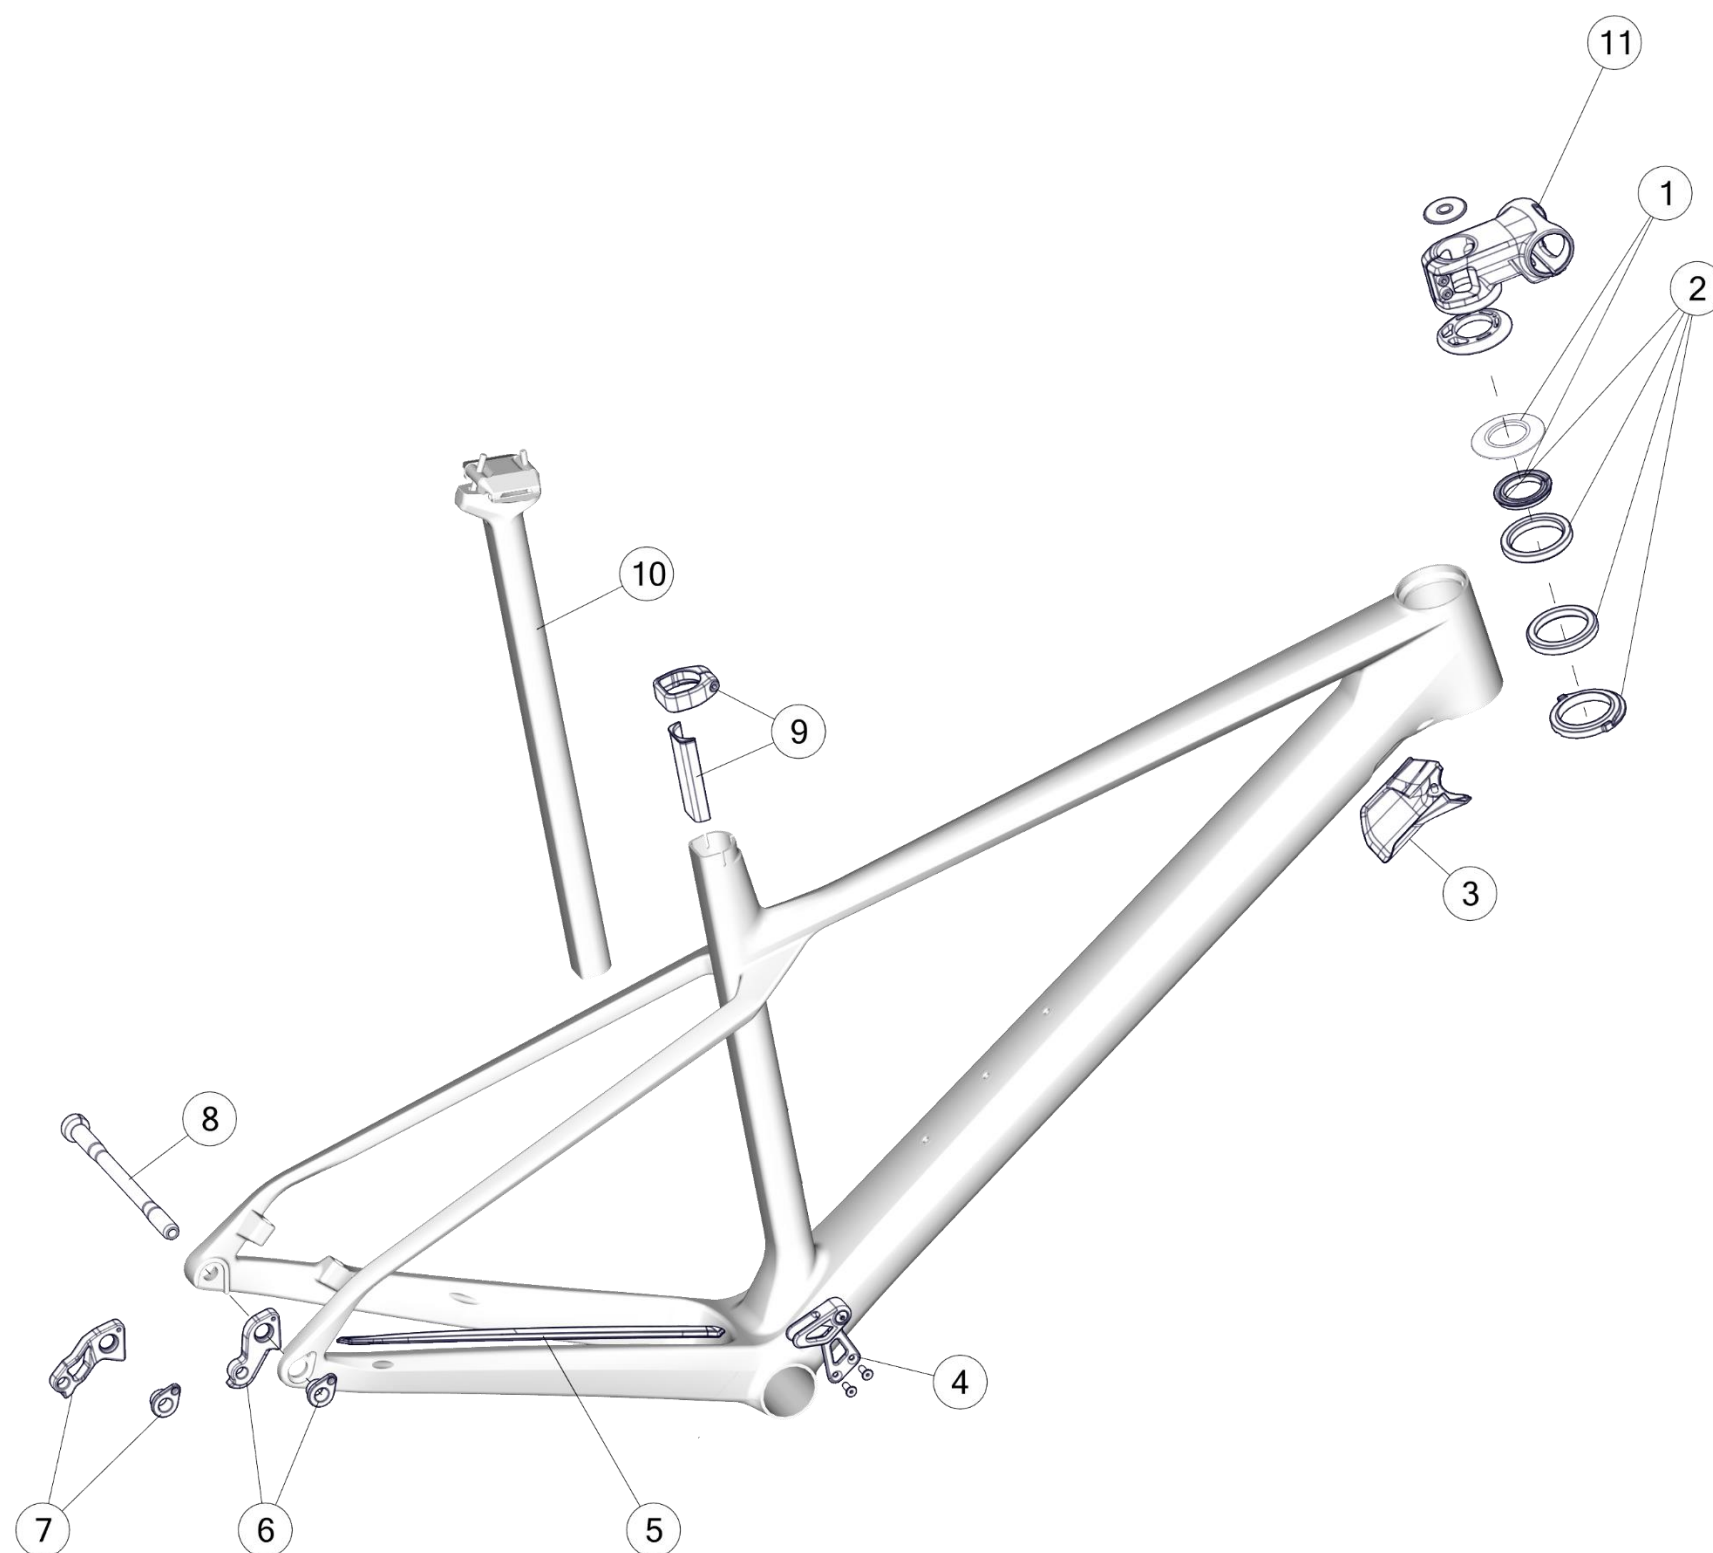

\* no full internal cable routing

\*no full internal cable routing

TWOSTROKE 01

Pos. N°	Part N°	Part Name	Description
1	30000703	Topcone Standard Stem	Topcone for round spacers/stems
2	301737	Fourstroke 01 headset	Crown race, bearings, compression ring
3	30000710	Fork Stopper Twostroke 01	
4	30000712	Chain Guide Twostroke 01	
5	301741	Fourstroke 01 chainstay protector	
6	301701	Dropout #65	Standard (Shimano/Sram)
7	301702	Dropout #66	Direct mount (Shimano only)
8	301769	Thru axle kit #6	
9	30000711	Seatpost Adapter (D-Shape to 27.2 round) and Seatpost Clamp for Twostroke 01	including adapter for round seatpost
10	30001805	Seatpost RM01 0mm OFFSET - p2p	0mm offset, 430mm
11	301713006925	Stem MSM01 Stealth 50mm	including top cap, top cap bolt and topcones for Fourstroke/ Twostroke (Ø55mm) and Agonist/ Speedfox (Ø 49.5mm)
11	301713006926	Stem MSM01 Stealth 60mm	
11	301713006927	Stem MSM01 Stealth 70mm	