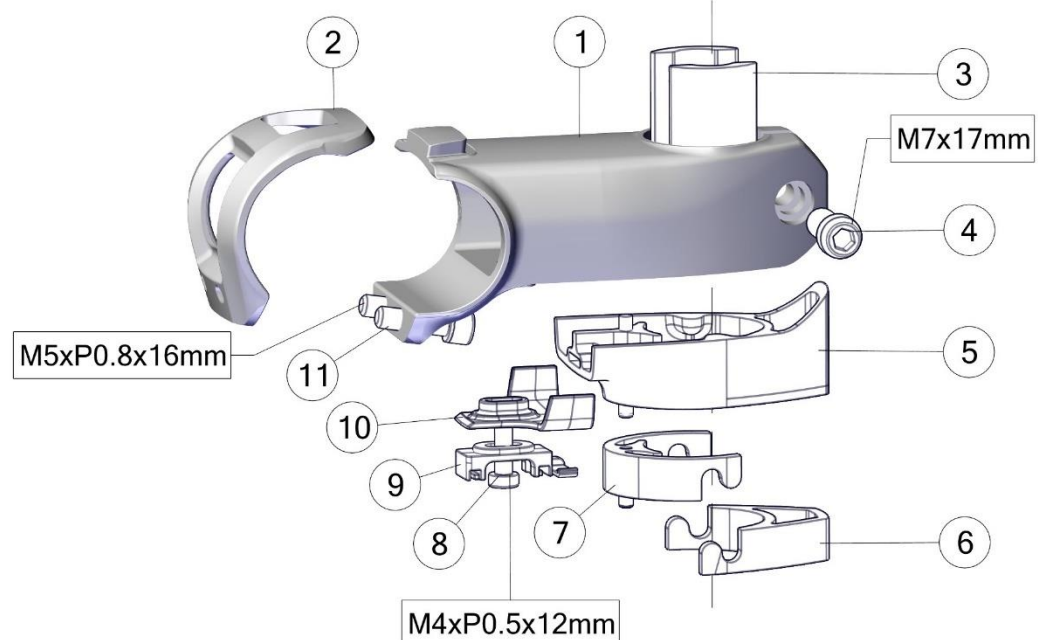

ICS1 & ICS0° STEM

Pos. N°	Part N°	Part Name	Description	Angle
1-14	300881	Stem ICS01, 90mm	Sandblasted / black anodized	-12.5°
1-14	300882	Stem ICS01, 100mm	Sandblasted / black anodized	-12.5°
1-14	300883	Stem ICS01, 110mm	Sandblasted / black anodized	-12.5°
1-14	300884	Stem ICS01, 120mm	Sandblasted / black anodized	-12.5°
1-14	300885	Stem ICS01, 130mm	Sandblasted / black anodized	-12.5°
5	302221	Stem ICS01 Lower Stem Cover – Round Steerer*	To fit stem to round steerer forks	
5-7	301281	ICS01 stem PA spacer kit	Polyamid, 3 pair of spacers	
3-13	301651	ICS01 stem part kit	Including all covers (#10)	
14	300996	ICS01 stem faceplate cover		
1-5, 8-11, 15	30001795	Stem ICS 0°, 55mm - p2p	w/o top cone or spacer including single mount	0°
1-5, 8-11, 15	30001796	Stem ICS 0°, 70mm - p2p		0°
1-5, 8-11, 15	30001797	Stem ICS 0°, 80mm - p2p		0°
1-5, 8-11, 15	30001798	Stem ICS 0°, 90mm - p2p		0°
1-5, 8-11, 15	30001799	Stem ICS 0°, 100mm - p2p		0°
3-5, 8-10	302100	Stem ICS0° part kit	Including all covers (#10)	
15,16,17	30000718	Alloy Computer Mount for ICS2 and ICS01 Stems with Wahoo and Garmin inserts, including Single and Double Alloy brackets	Aluminium	

*Attention: #302221 does not fit with ICS0° stem!