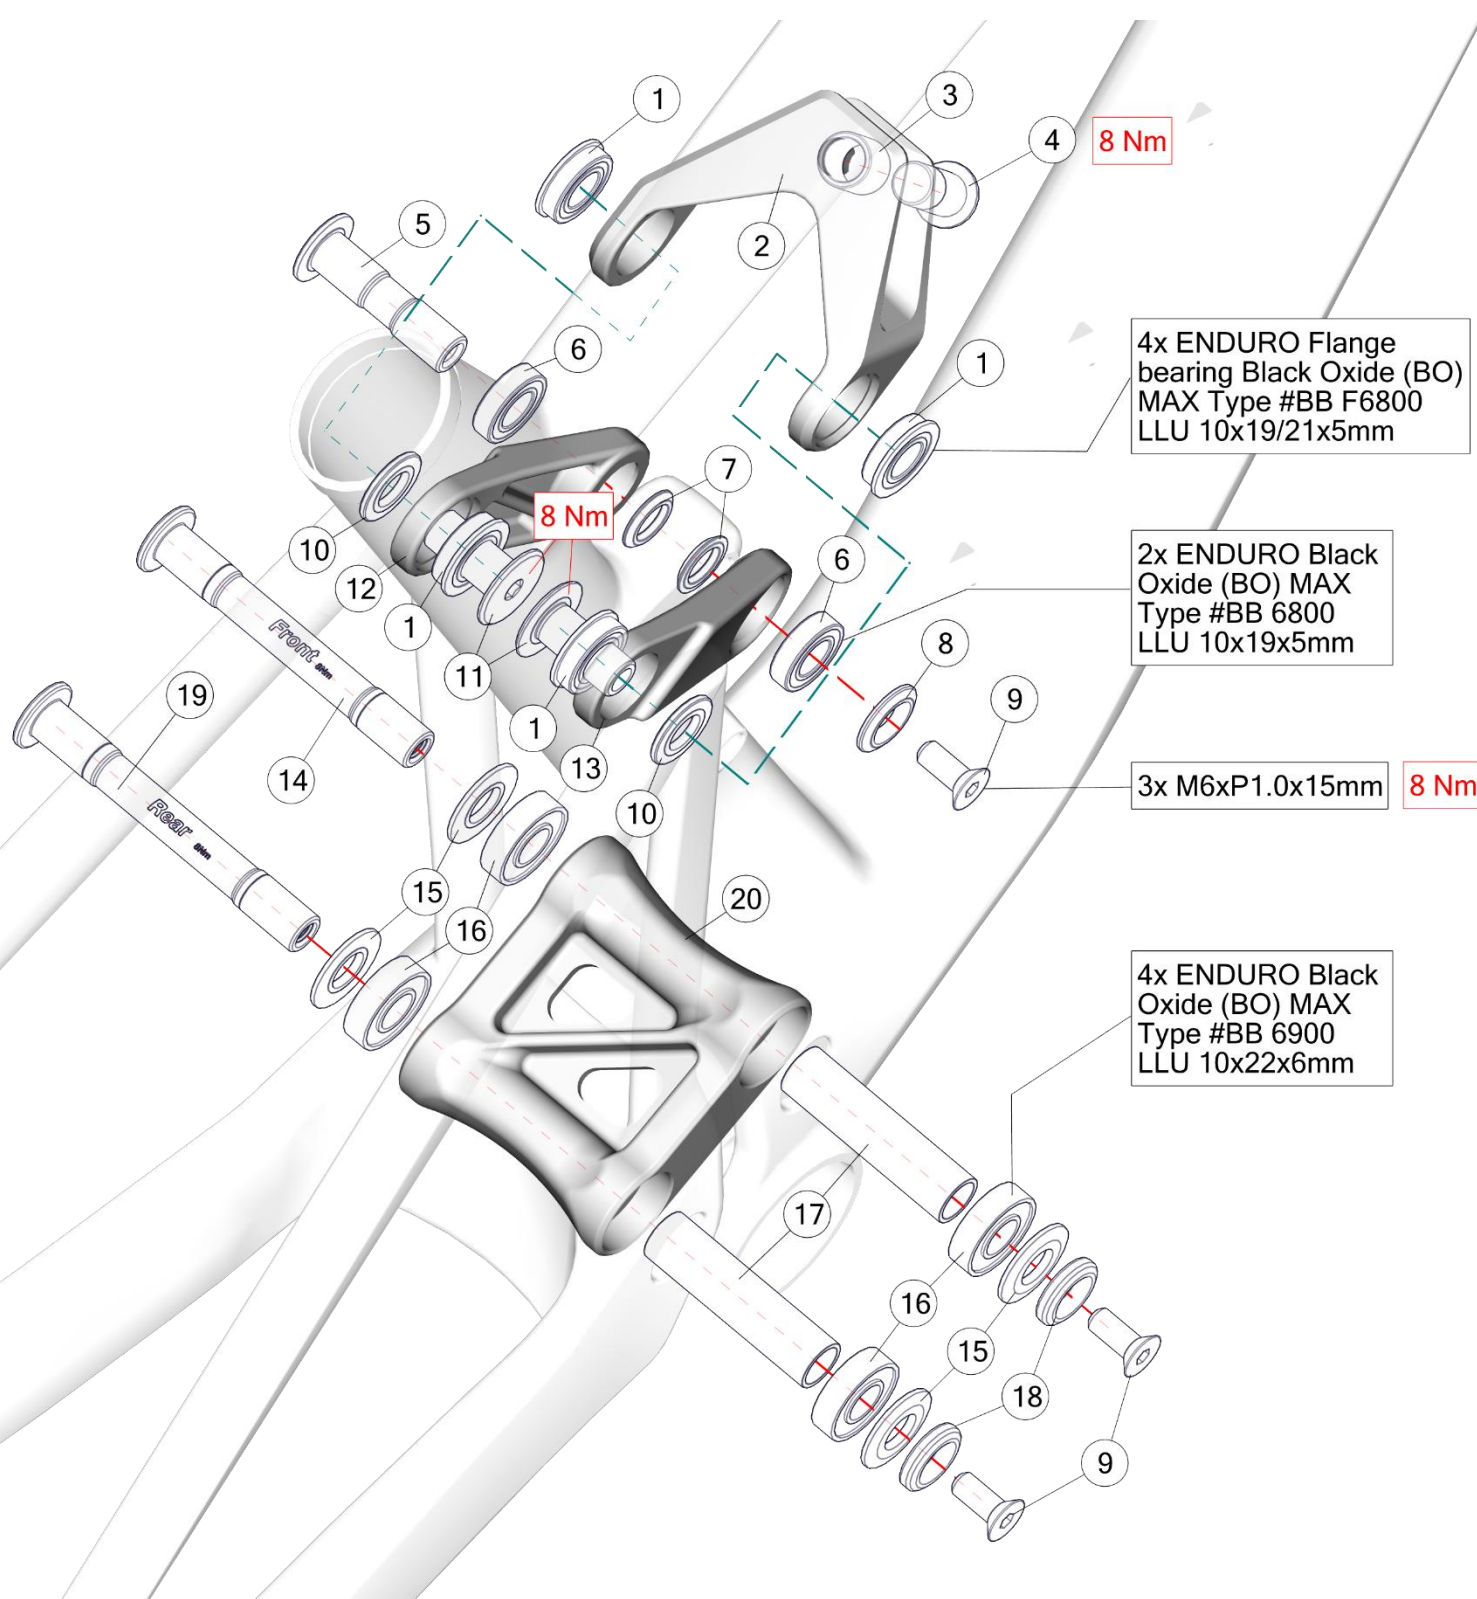

FOURSTROKE 01 / FOURSTROKE SUSPENSION PARTS

Pos. N°	Part N°	Part Name	Description
1-20	30004131	Fourstroke 01/ Fourstroke linkage kit	
1, 5-11, 1 -19	30004037	Bolt Kit No. 29	
3, 4	30004133	Rear shock bolt set No. 7	Including N° 15 from full frame view