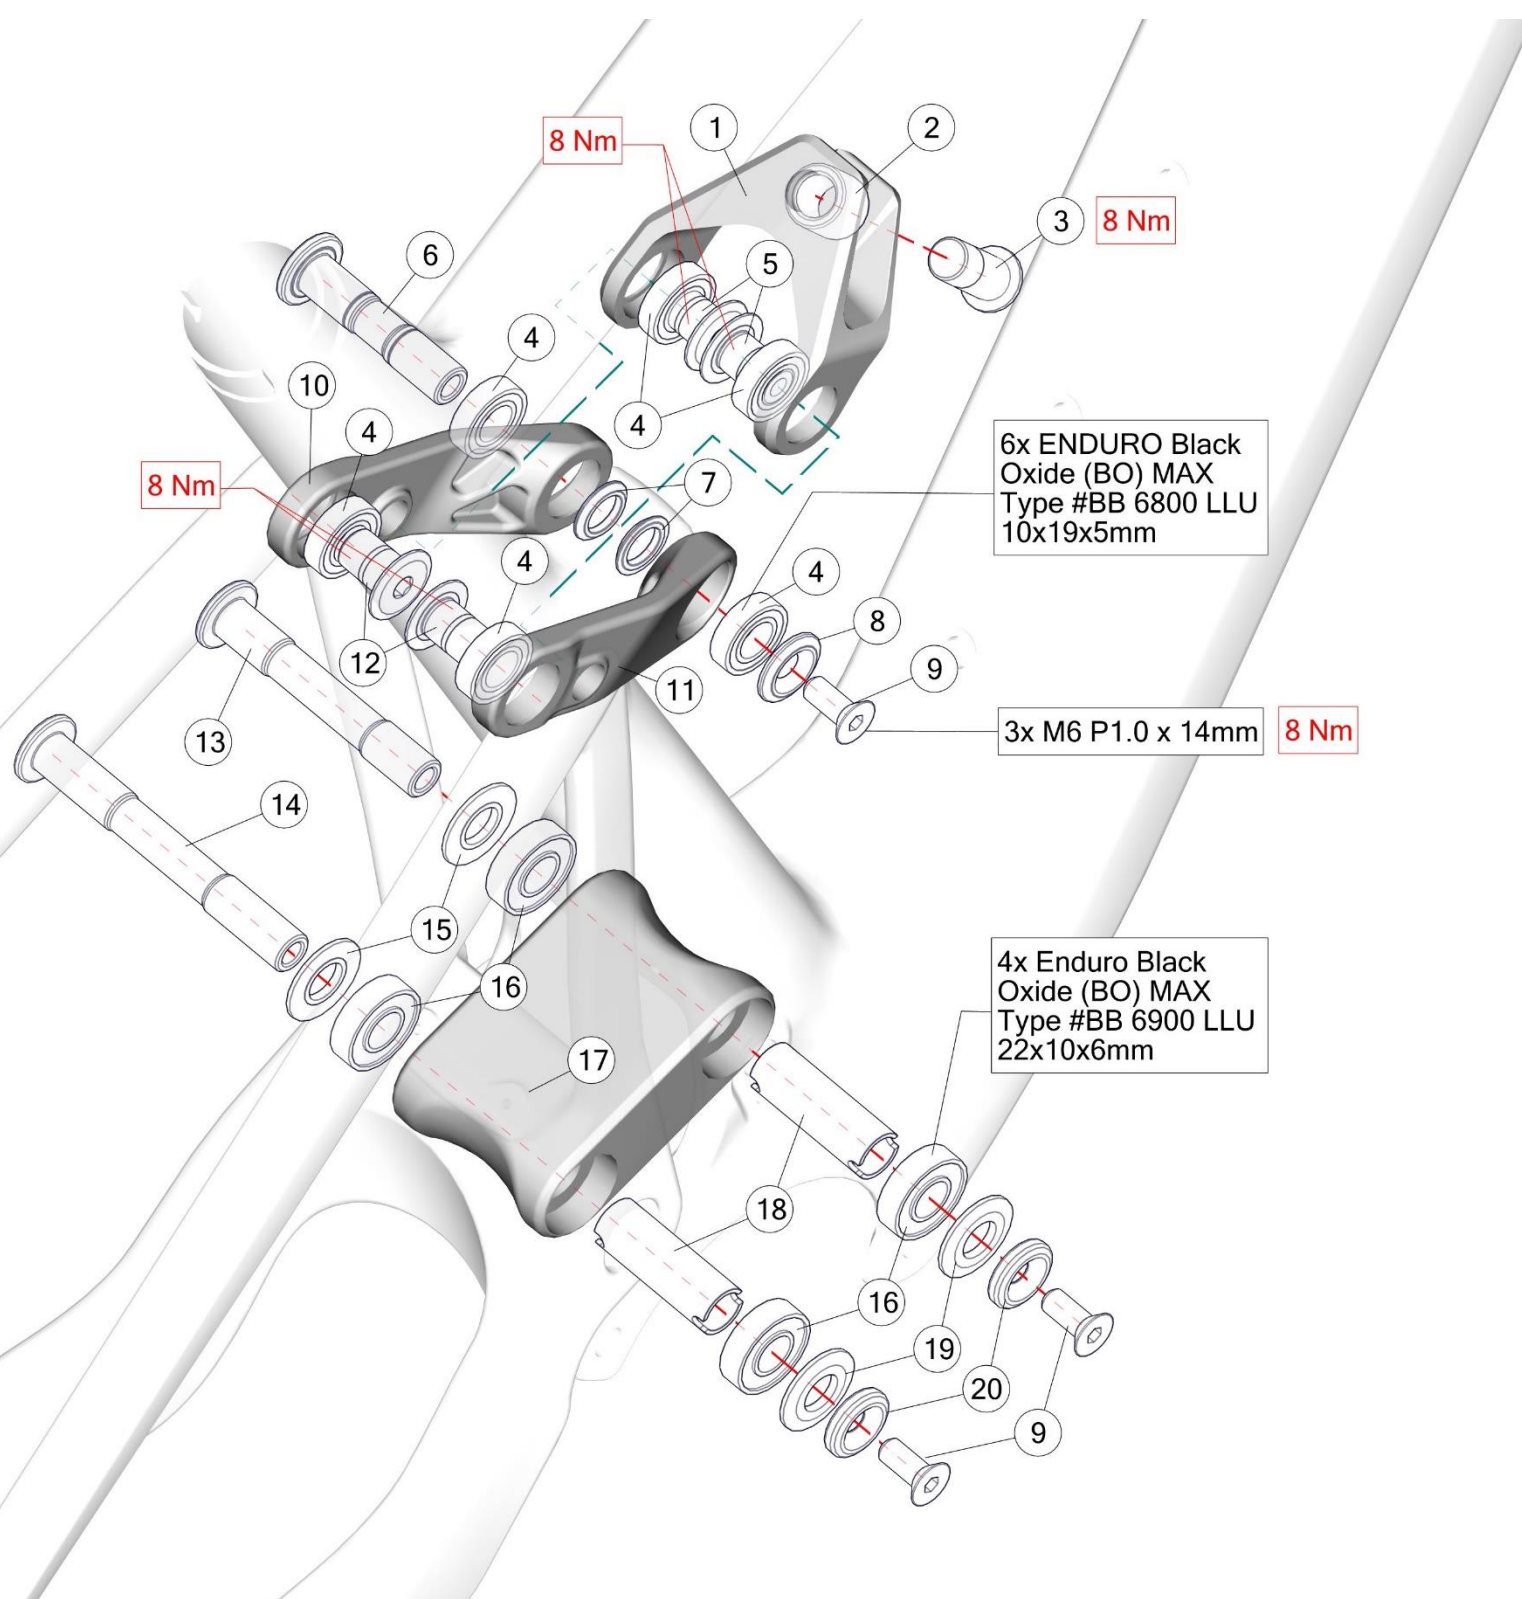

FOURSTROKE AMP SUSPENSION PARTS

Pos. N°	Part N°	Part Name	Description
1-20	30004284	Fourstroke AMP LT linkage kit	
4-9,12-16,18-20	30004285	Bolt Kit No. 30	
2,3	30004133	Rear shock bolt set No. 7