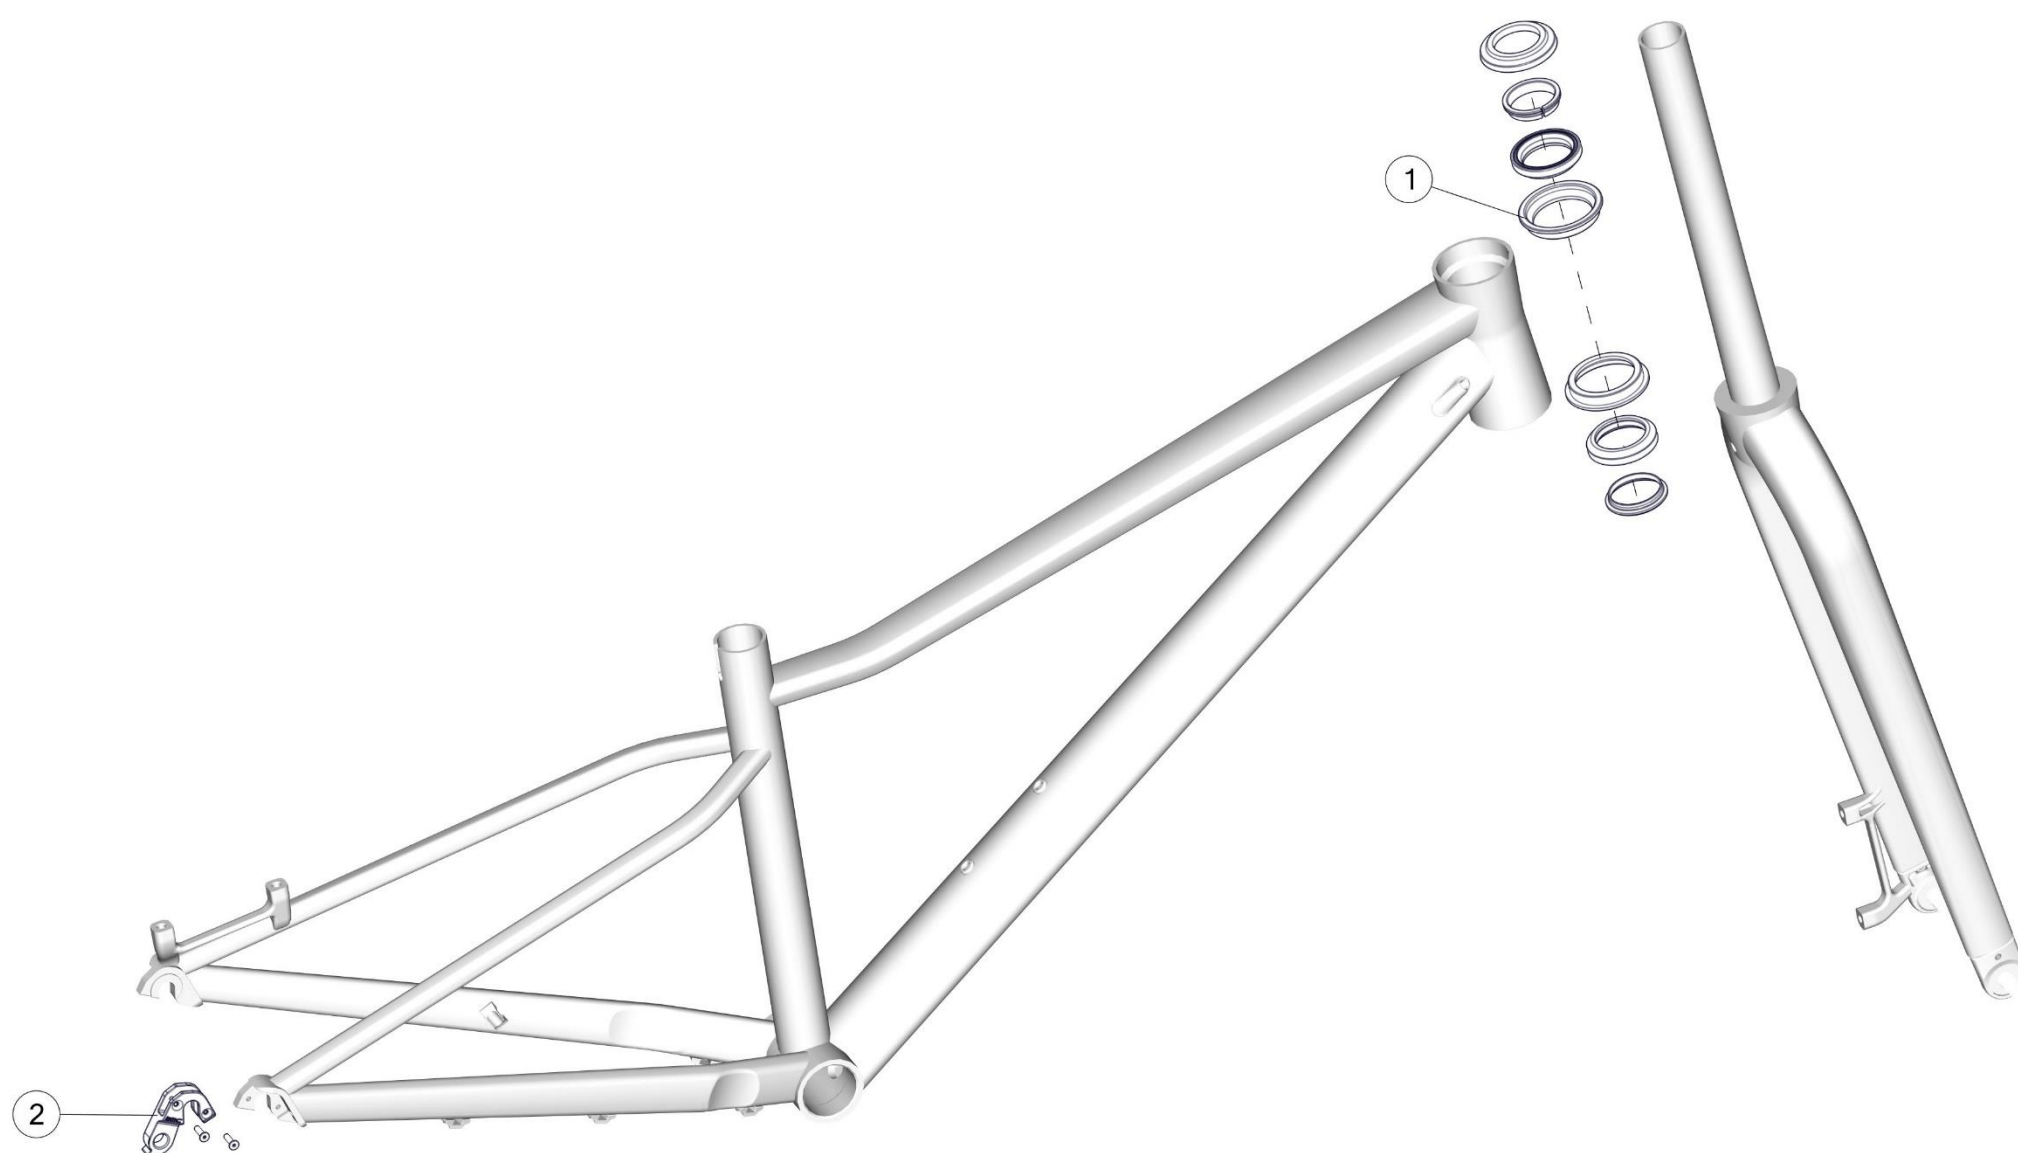

TWOSTROKE 20/24

Pos. N°	Part N°	Part Name	Description
1	300661	Headset FSA NO.10P	Black
2	30000878	Dropout # 74	black