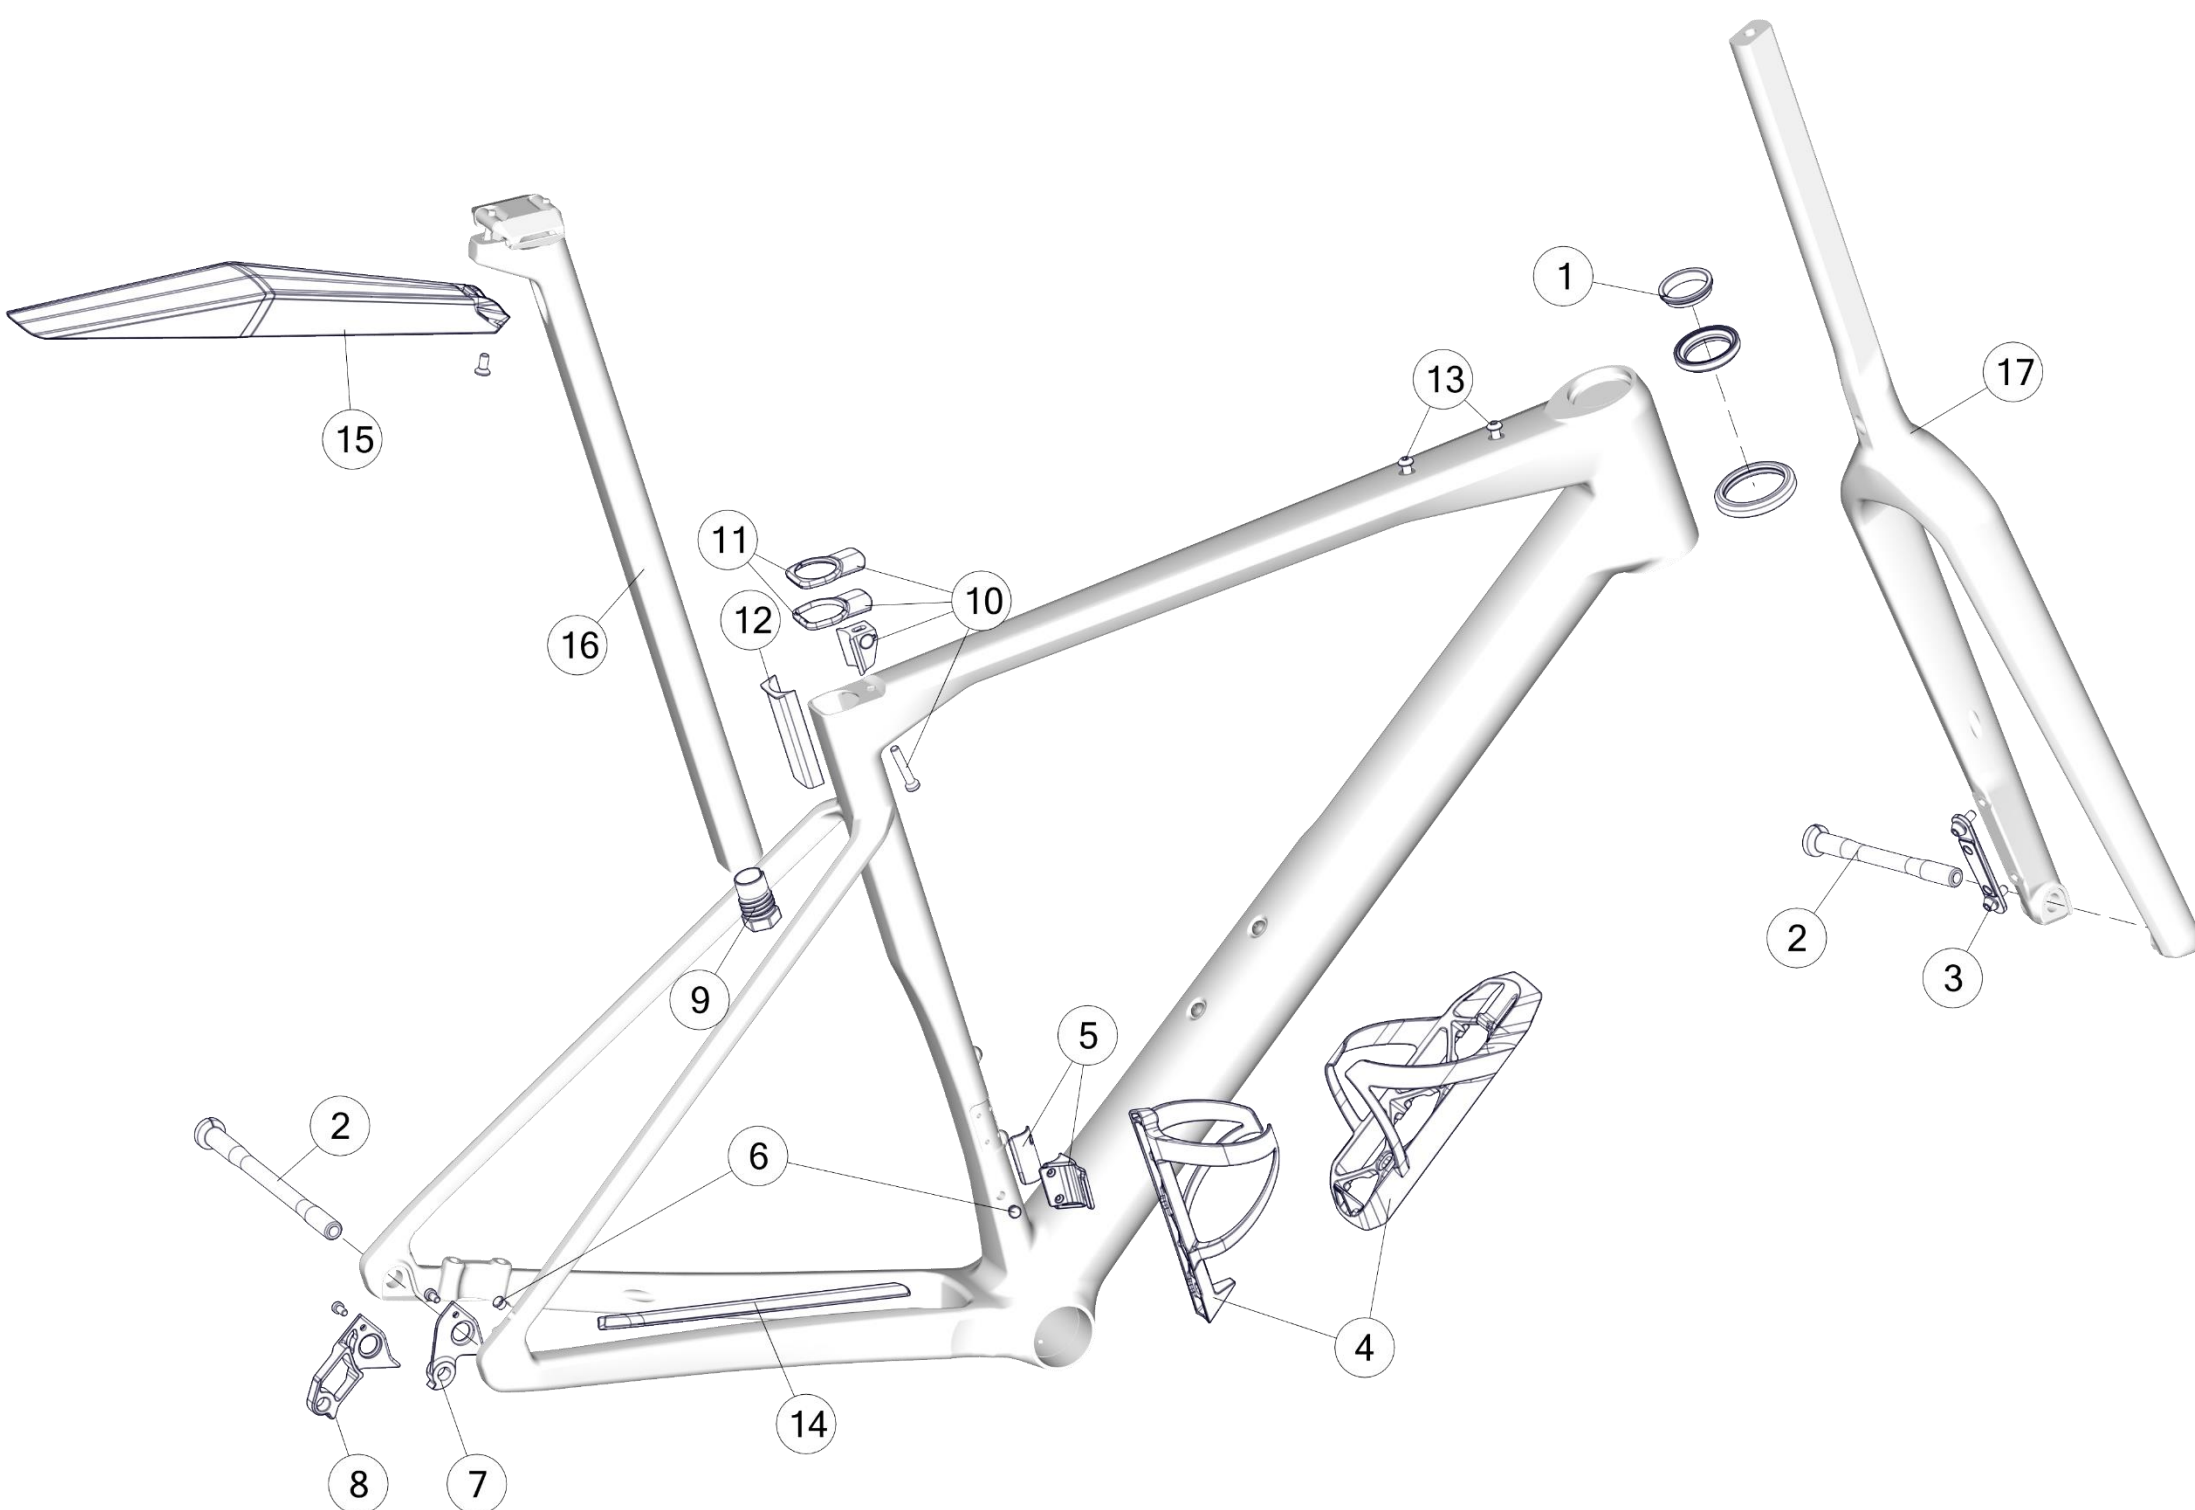

KAIUS KAS01

Pos. N°	Part N°	Part Name	Description
1	30000704	Headset Teammachine SLR01 / SLR	Headset, w/o top cone →ICS2 stem
2	30000699	Stealth Axles Set Teammachine SLR01/SLR	
3	30000714	Brake Mount Adapter SLR01 / SLR	for 160mm rotor
4	30000698	Aerocore Bottle Cages Set	
5	30004027	Front derailleur hanger and cover, KAS01	
6	212492	Di2 plug Kit # 3	
7	30000700	Dropout # 71	Sram/Campagnolo/Shimano classic mount
8	30000701	Dropout # 72	Shimano direct mount
9	212500	Internal Battery Adapter	
10	30004311	Seatpost clamp # 31, KAS01	
11	30004026	KAS01 Seat tube seal	3x for D-shape post, 2x for round seatpost
12	30004312	KAS01 adapter for round seatposts	
13	30004028	Top tube accessory mount plugs, KAS01 / RM / URS	10 pcs/set
14	302171	URS chainstay protector	
15	302085	D-fender mudguard	
16	30004310	Seatpost, 15mm offset, 400mm, KAS01	
16	30001805	Seatpost RM01 0mm OFFSET - p2p	0mm offset, 430mm
17	30004024	Flat Steerer Fork KAS01 ready to paint 47-51	Ready to paint
17	30004025	Flat Steerer Fork KAS01 ready to paint 54-61	Ready to paint