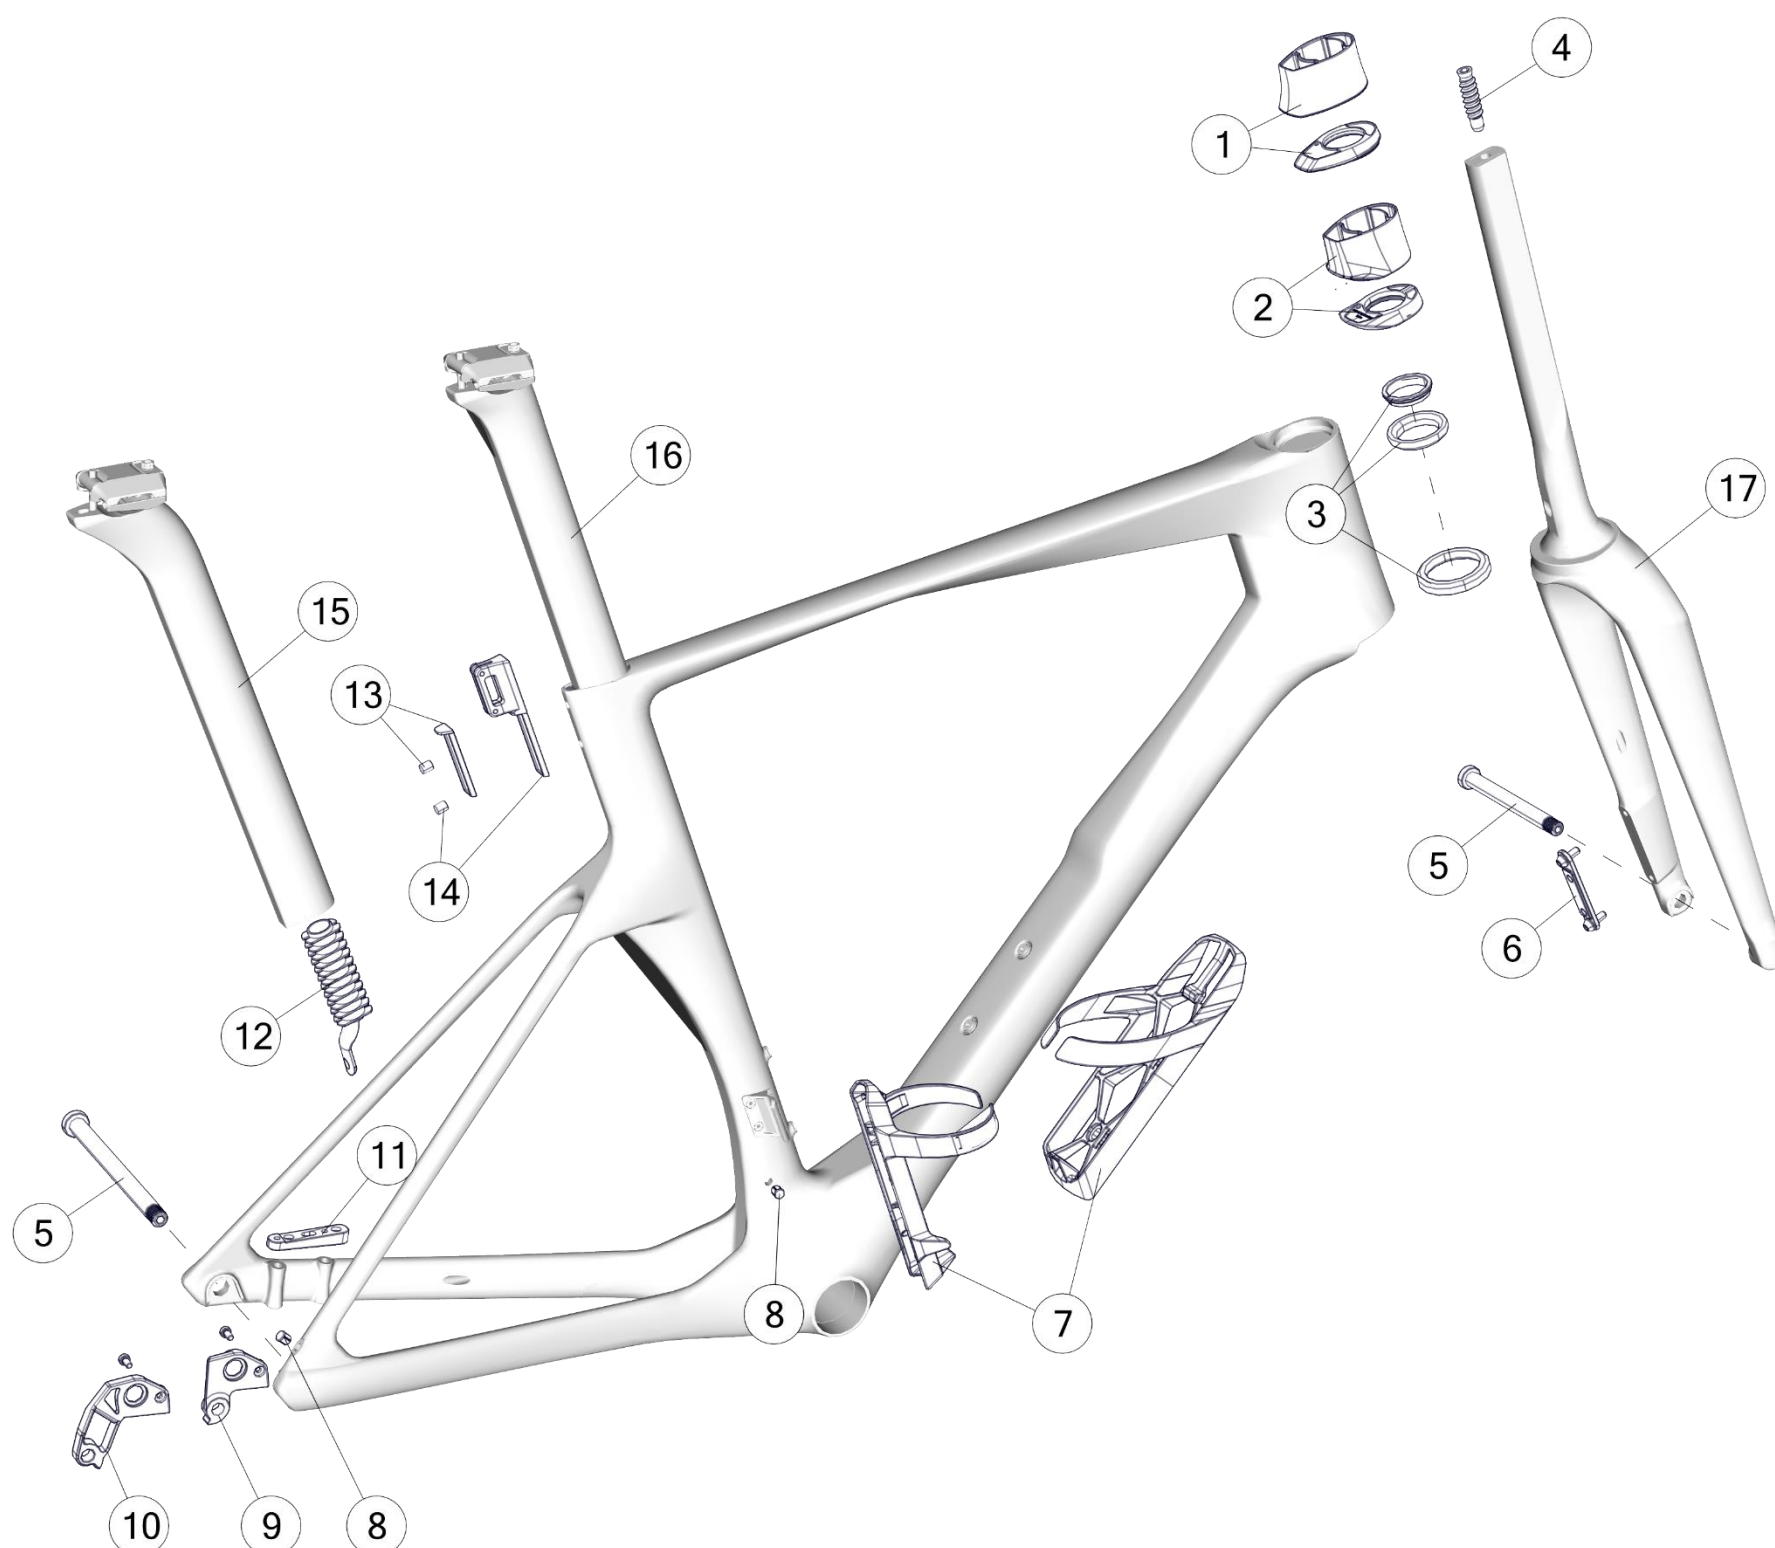

Pos. N°	Part N°	Part Name	Description
1	30001801	Topcone Set ICS2 BLACK (sizes 58-61)	5mm & 30mm topcones, 3x10mm, 2x3mm spacers
1	30001802	Topcone Set ICS2 RED (sizes 58-61)	
1	30003256	Topcone Set ICS2 WHITE (sizes 58-61)	
2	30006289	Topcone Set ICS2 RED (sizes 47-56)	
2	30006290	Topcone Set ICS2 BLACK (sizes 47-56)	
2	30006291	Topcone Set ICS2 WHITE (sizes 47-56)	
3	30000704	Headset HS-B-13	Upper bearing, lower bearing, split ring
4	30007222	Flat steerer expander bolt, short, incl. Top cap bolt	Self-cutting bolt & top cap bolt M6x45mm
4	30006809	Expander bolt long	
5	30006250	Thru Axle Kit No.10	
6	30006286	Brake Mount Adapter TM R01	
7	30006281	Bottle Cage Set Teammachine R 01	
8	212492	Di2 plug kit # 3	10pcs 6mm rubber plug
9	30006287	Dropout No. 81 (Sram/Campagnolo/Shimano classic mount)	
10	30006288	Dropout No. 82 (Shimano direct mount)	
11	30006907	Rear Brake Mount Adapter Teammachine R01 47/51cm	Size 47 and 51 only, for use with Shimano brakes + 160mm rotor
12	30006280	Seatpost Battery Holder	
13	30006282	Seatpost Clamp Teammachine R 01	Clamp + 2x M6x0.75 set screw
14	30006164	Number Plate Holder Teammachine R 01	Clamp + 2x M6x0.75 set screw
15	30006319	Teammachine R01 Seatpost 25mm offset (SP AS8, 0, 25-400)	25mm offset, 400mm length
16	30006320	Teammachine R01 Seatpost 10mm offset (SP AS8, 0, 10-400)	10mm offset, 400mm length
17	30006333	Flat steerer fork Teammachine R01 Ready To Paint 54-61	
17	30006332	Flat steerer fork Teammachine R01 Ready To Paint 47-51