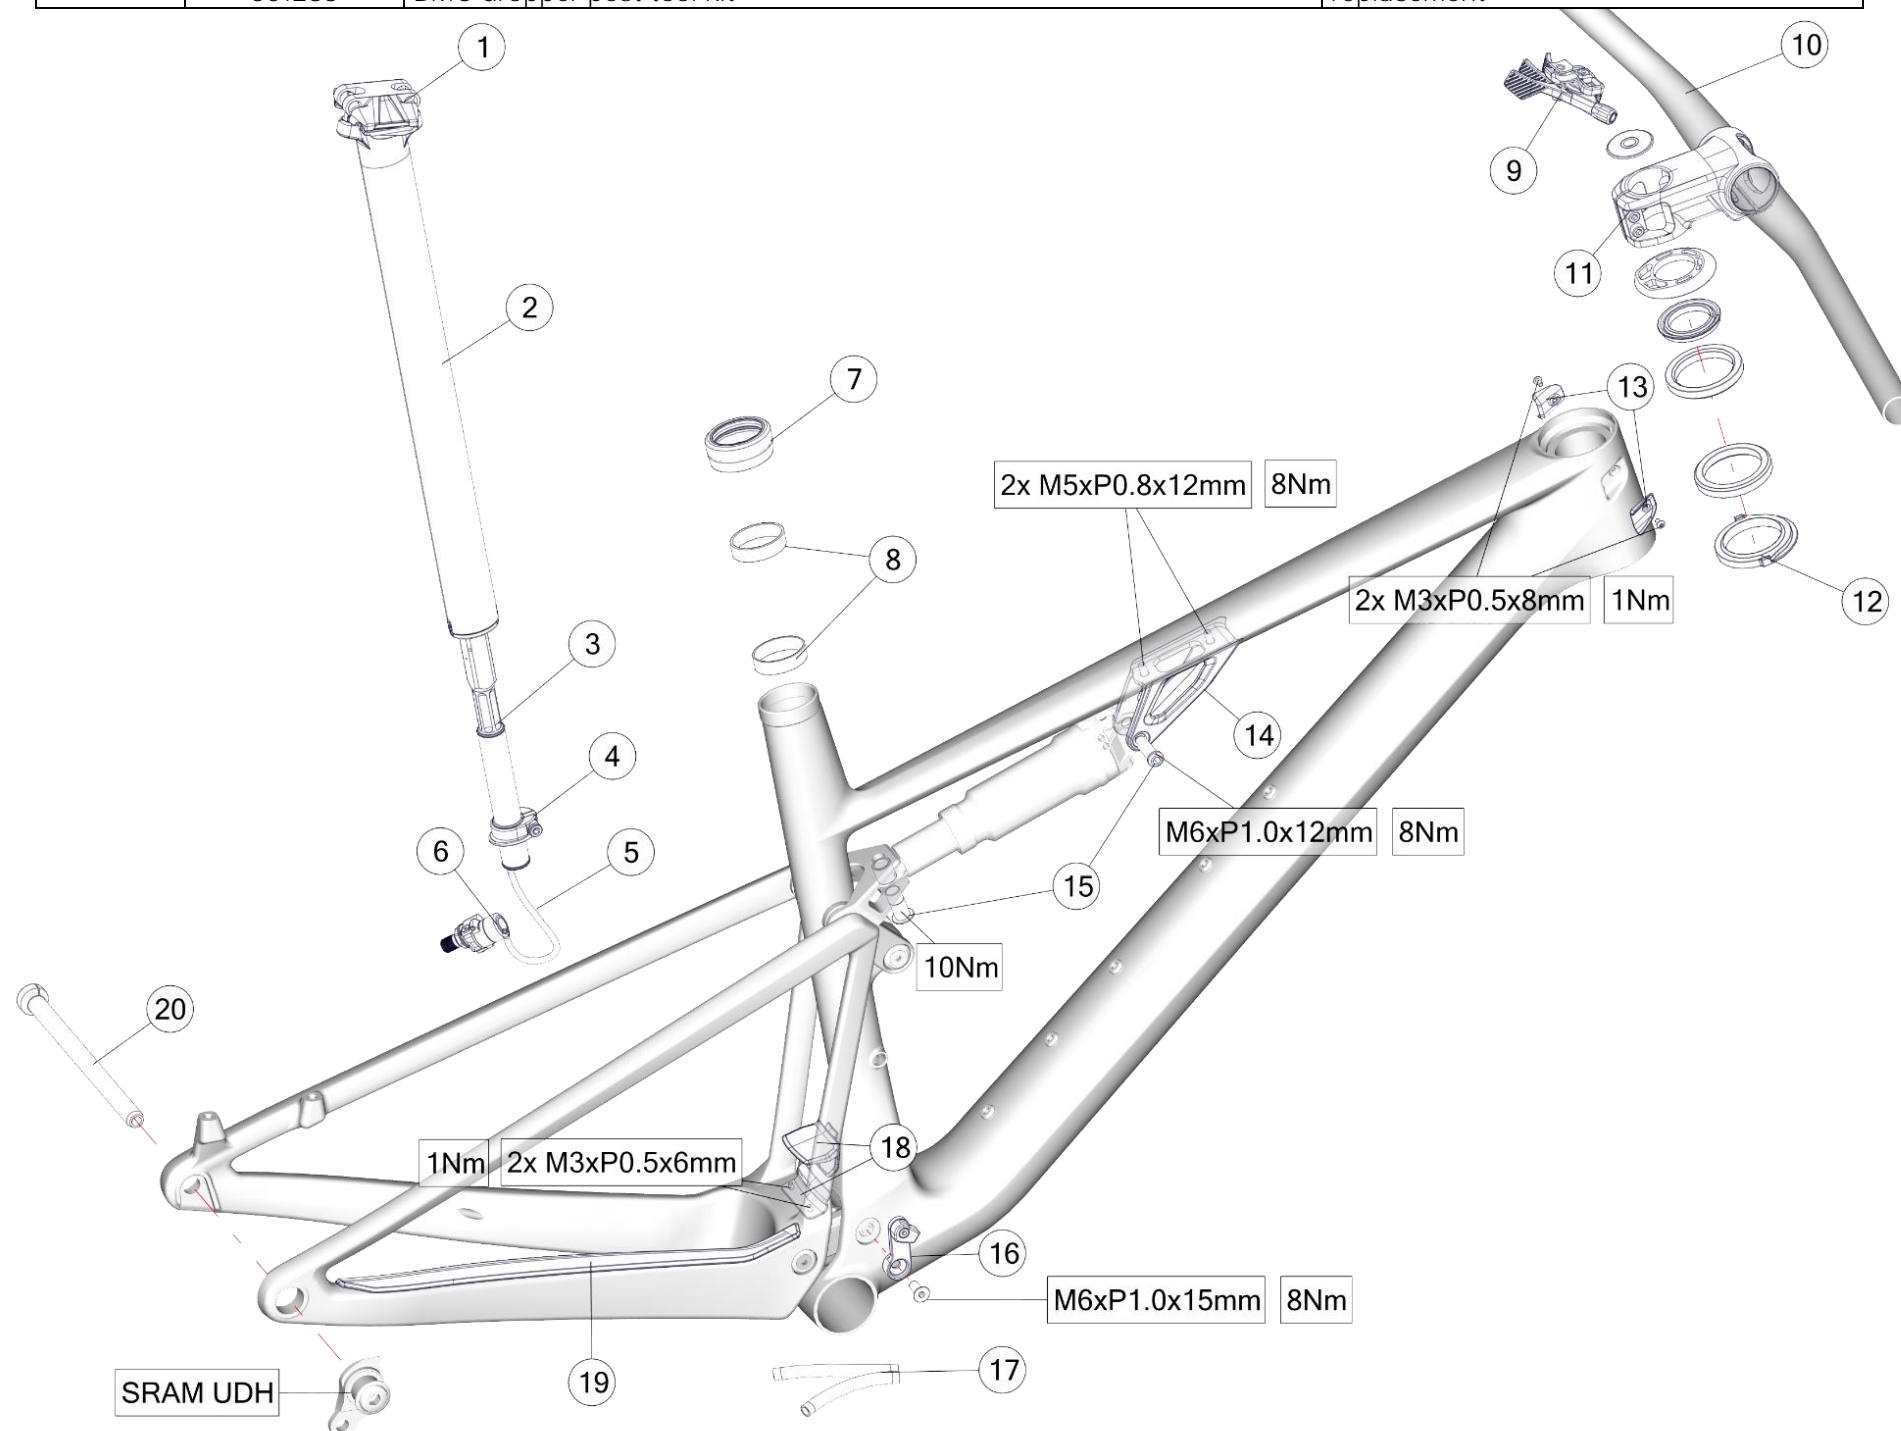

Pos. N°	Part N°	Part Name	Description
1-7	30004138	Autodrop post, S, black anodized	Incl. Saddle clamp, seatpost clamp, pressure reduction unit, remote wire and air tube
1-7	30004139	Autodrop post, M,L,XL, black anodized	
1-7	30004140	Autodrop post, S, nickel	as above. For warranty only, not for sale.
1-7	30004141	Autodrop post, M,L,XL, nickel	
1	302170	Saddle clamp for RAD and Autodrop seatpost	
1, 2	30005559	Autodrop main tube, S, black anodized	Outer tube with saddle clamp
1, 2	30005560	Autodrop main tube, M,L,XL, black anodized	
1, 2	30005561	Autodrop main tube, S, nickel	
1, 2	30005562	Autodrop main tube, M,L,XL, nickel	
03. Mai	30005563	Autodrop internals part kit	incl. SP clamp, remote wire and air tube
4	30004143	Autodrop Seatpost Clamp	
5	30004145	Autodrop Air Tube	2 pcs/ set
5, 6	30004144	Autodrop Pressure Reduction Unit	including air tube
7	30004142	Autodrop Sealhead	
8	302113	Fourstroke 01 Bushing kit for RAD and Autodrop post	
9	30004135	Fourstroke 01 dropper post remote lever	incl. adapter for SRAM & Shimano
10	30000746	Handlebar Mountainbike Flat Bar FB01, 760mm	760mm
11	301713'006925	Stem MSM01 Stealth 50mm	including top cap, top cap bolt and topcones for Fourstroke/ Twostroke (Ø55mm) and Agonist/ Speedfox (Ø 49.5mm)
11	301713'006926	Stem MSM01 Stealth 60mm	
11	301713'006927	Stem MSM01 Stealth 70mm	
12	301737	Fourstroke 01 headset	
13, 17	30004040	Cable guide No. 33	
14	30004134	Fourstroke 01 Top tube shock mount	
15	30004133	Rear shock bolt set No. 7	
16	30004043	Lightweight 1x Chainguide	
18	30004136	Fourstroke 01 mud flap	
19	30004137	Fourstroke 01/ Fourstroke/ Fourstroke LT Chainstay protector	
20	30000706	BMC SCOR Axle Kit #8	black
-	301288	BMC dropper post tool kit	for Autodrop/ RAD/ Trailsync bushing replacement