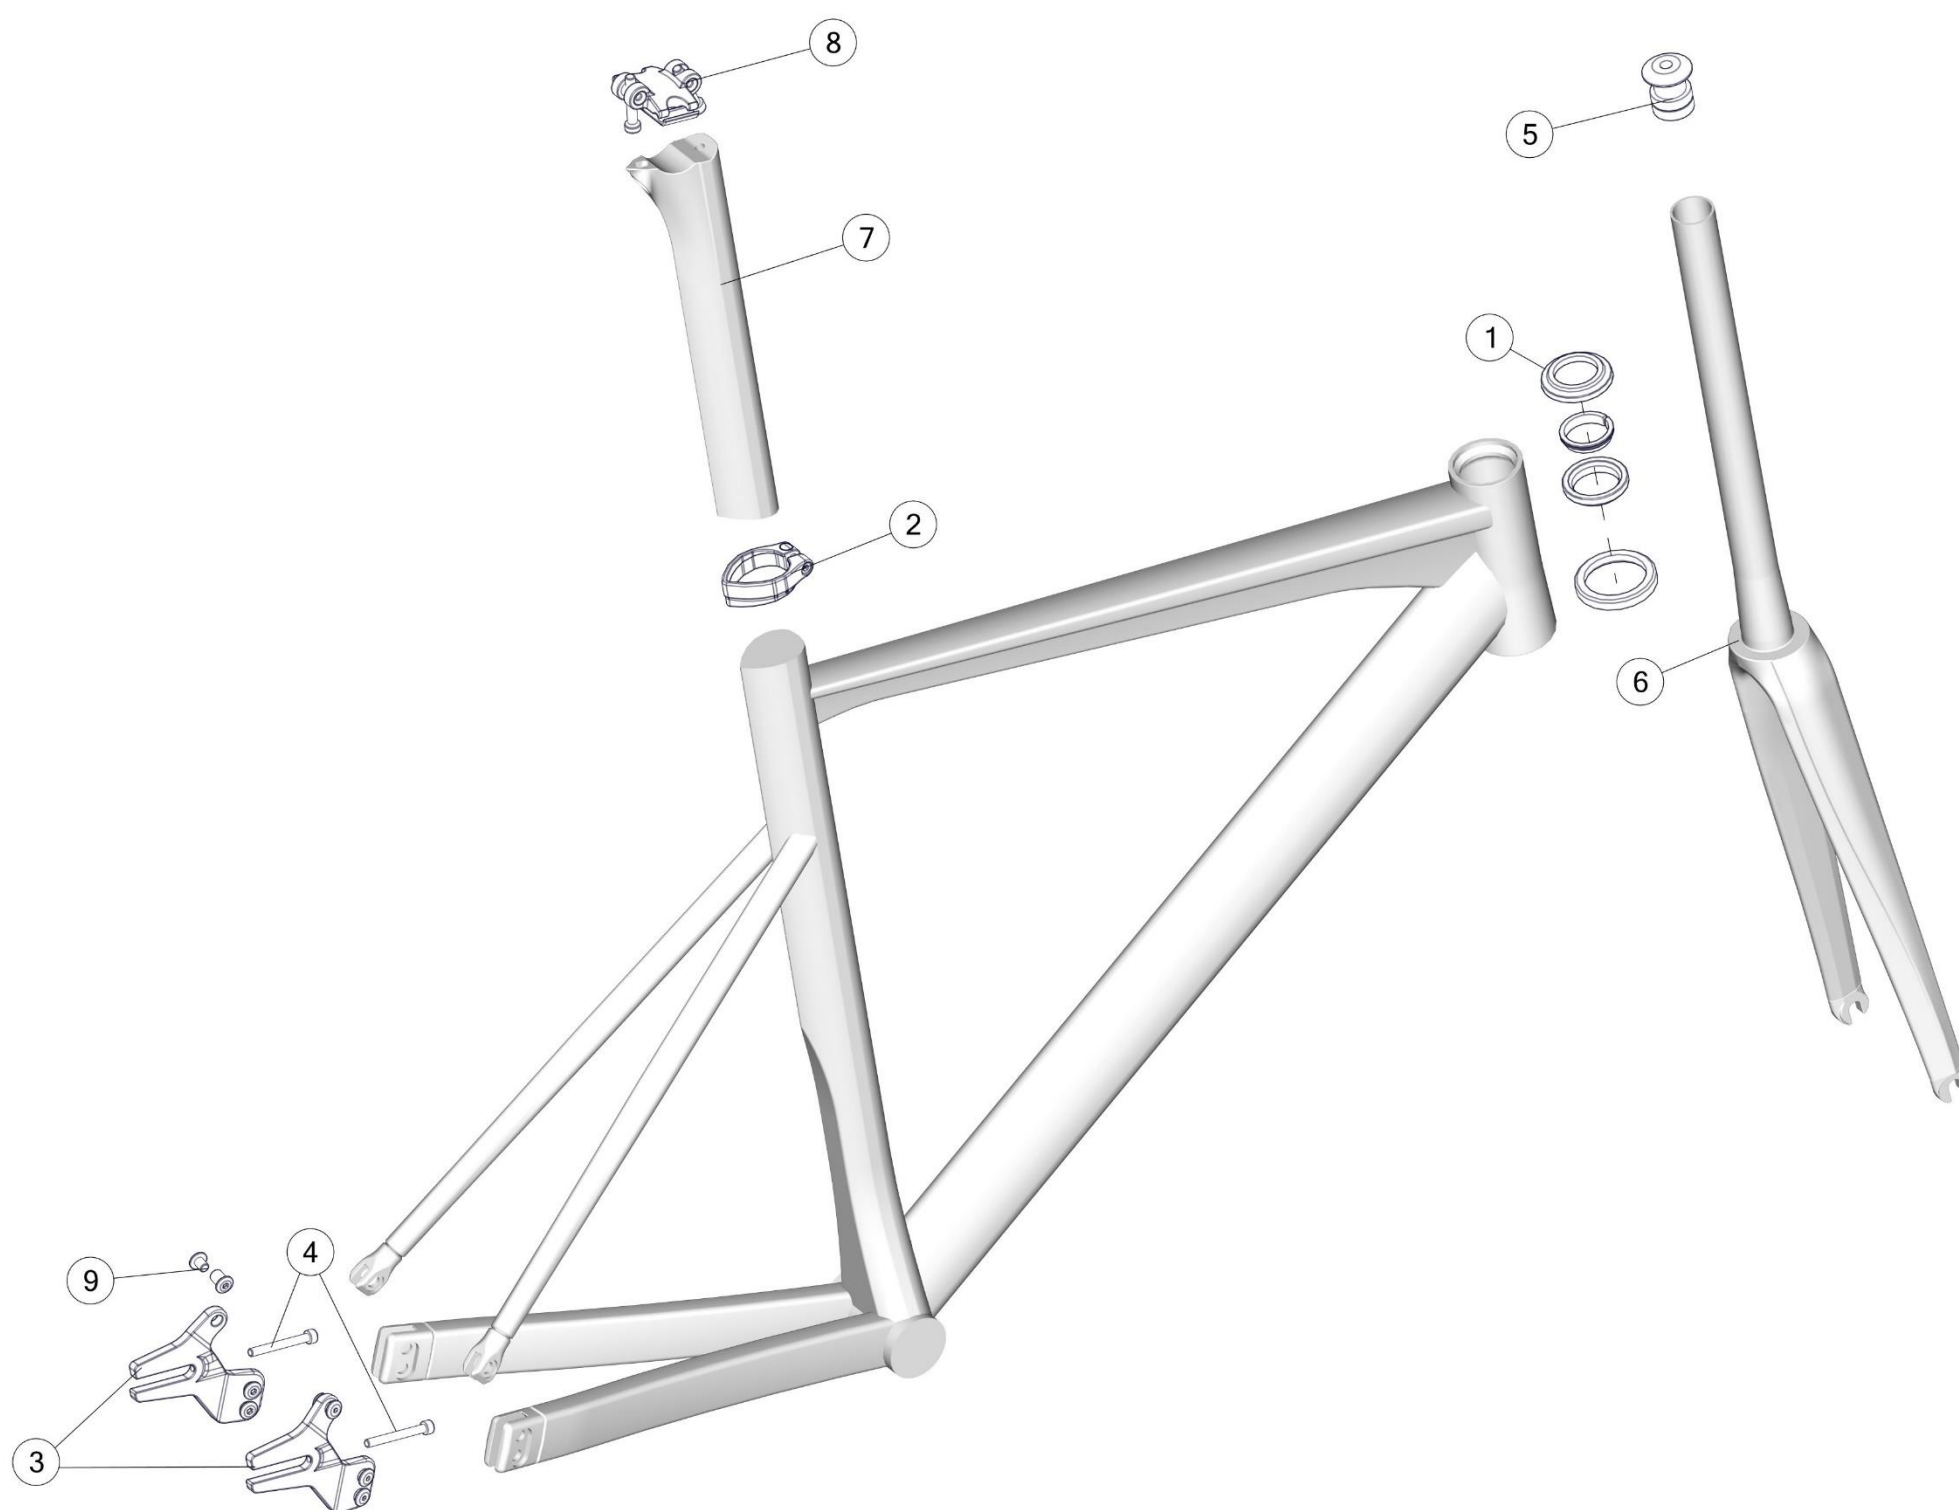

TRACKMACHINE TR02

Pos. N°	Part N°	Part Name	Description
1	213695	Headset VP-B153AC	Black
2	220926	Seatpost Clamp # 15	Black
3	213701	Dropout # 43	Silver
4	213702	Axle Adjuster # 2	Silver
5	213682	Expander #2	Black/silver
6	215420	Fork 14-R4, naked UD carbon	Black
7	212516	Airfoilpost 400mm, neutral gloss	UD Carbon
7	212517	Airfoilpost 320mm, neutral gloss	UD Carbon
8	215741	Saddle clamp # 3	silver