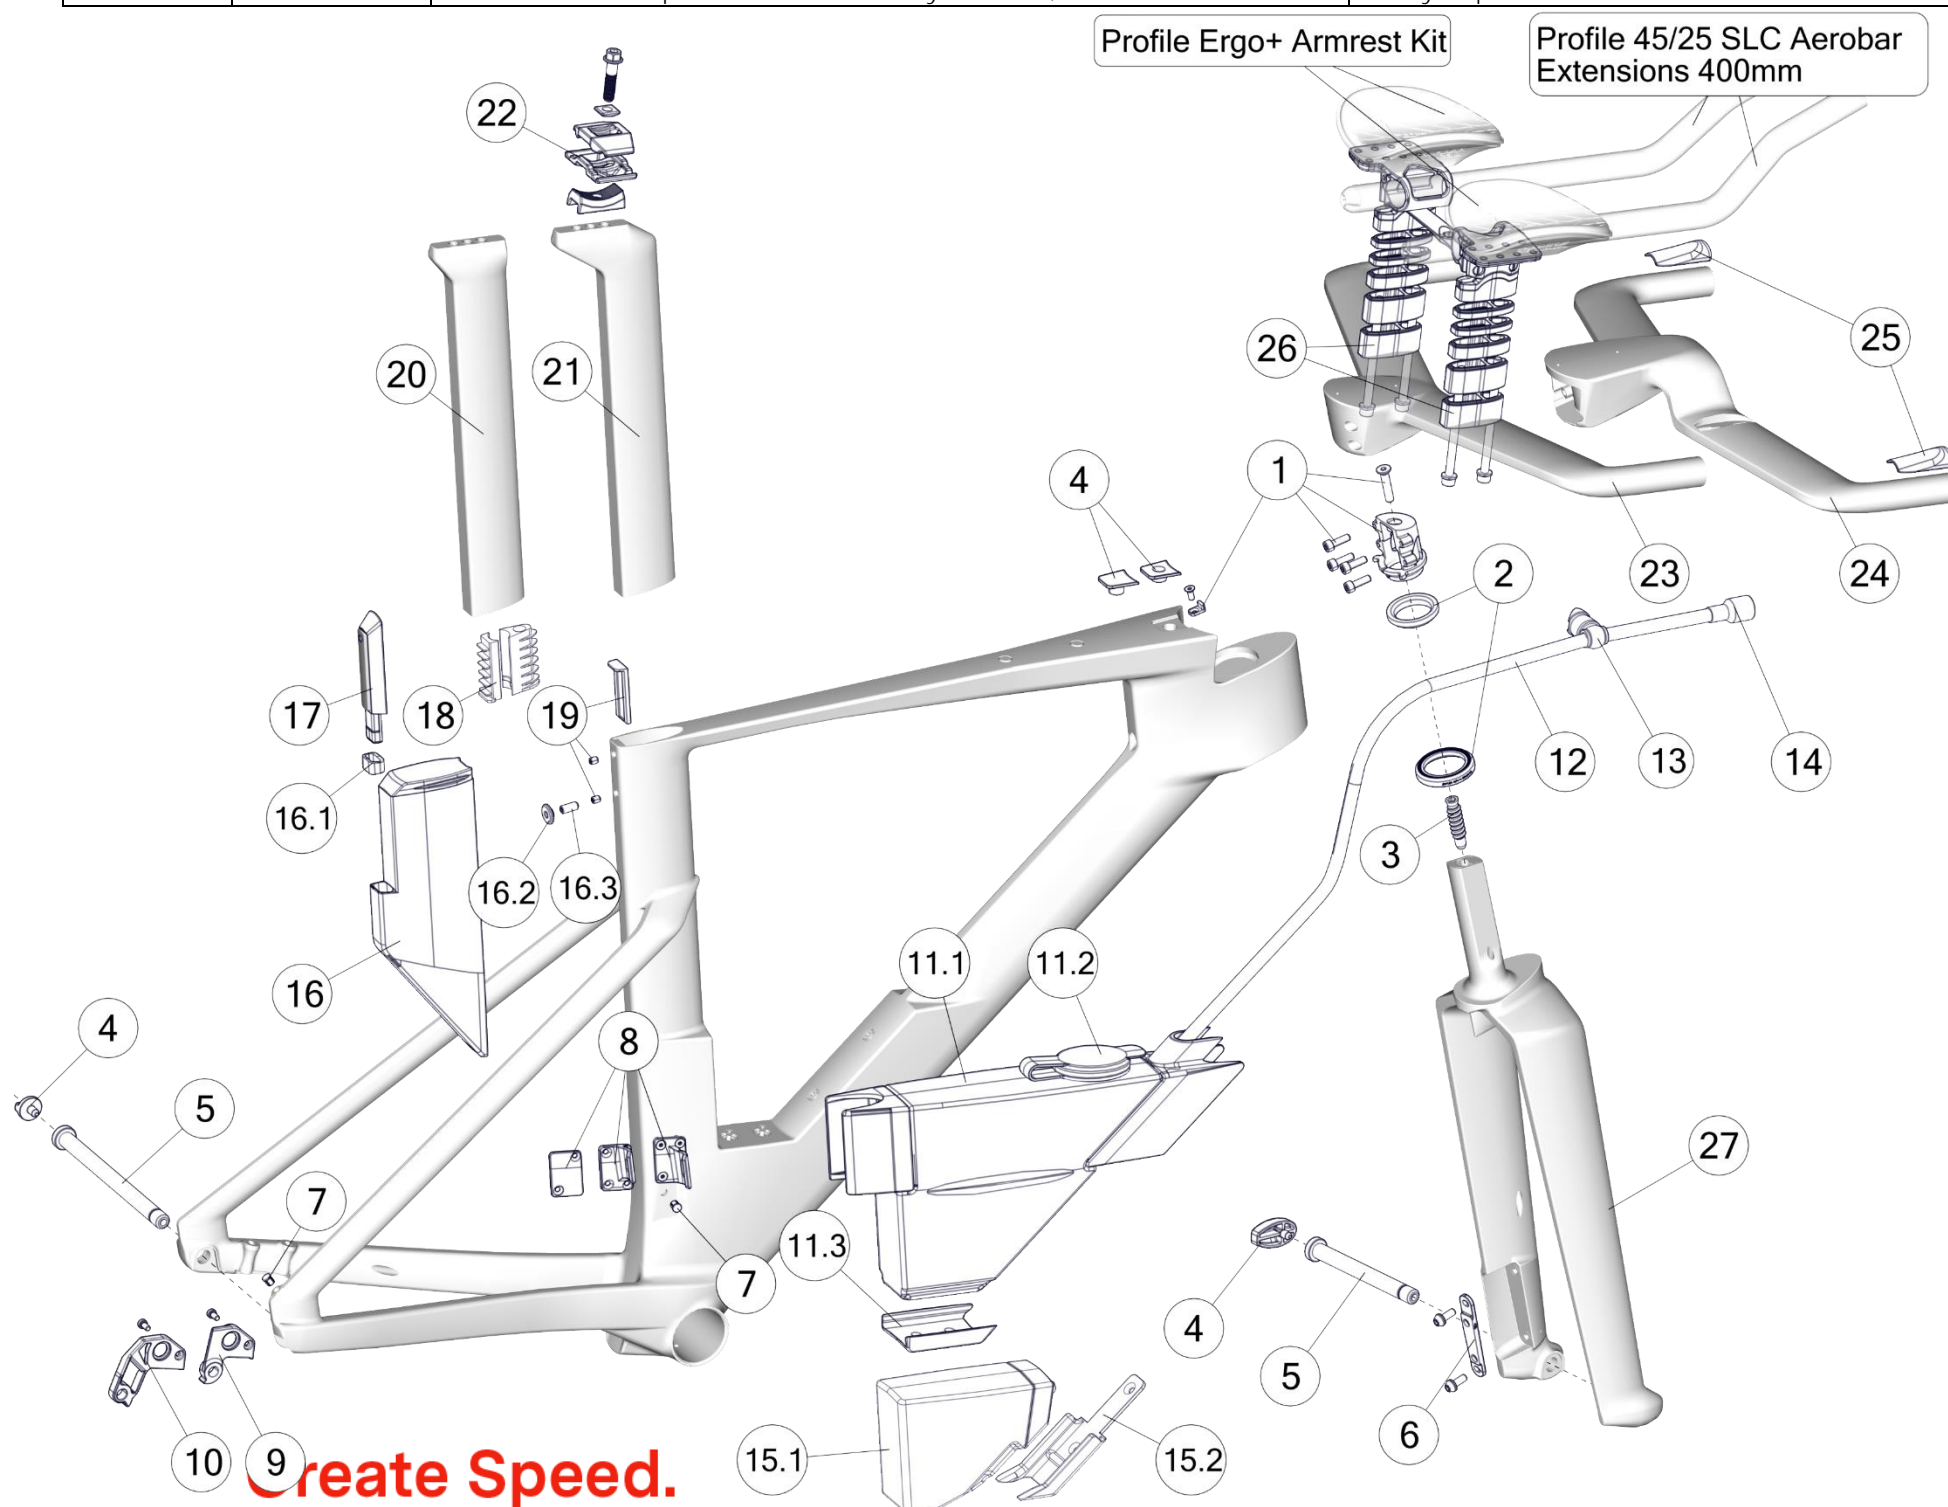

Pos. N°	Part N°	Part Name	Description
1	30006296	Headset Sleeve Speedmachine 00/01	incl. Rotation stopper
2	30006294	Headset Bearings SM00/01	
3	30007222	Flat steerer expander bolt, short, incl. Top cap bolt	Self-cutting bolt & top cap bolt M6x45mm
4	30006292	Thru Axle and Top Tube Covers SM00/01	2pcs/ each
5	30006250	Thru Axle Kit No.10	Front & rear axle
6	30000714	BRK Mount ADP SLR01 SLR	
7	212492	Di2 plug kit #3	10pcs/set
8	30006301	Front Derailleur Hanger SM00/01	
9	30006287	Dropout No. 81	Sram/Campagnolo/Shimano classic moun
10	30006288	Dropout No. 82	Shimano direct mount
11	30006179	TRI FuelTank 1200 SM00/01	
11.2	30006300	TRI FuelTank 1200 Lid SM00/01	
12	30006295	TRI Hydration Straw Speedmachine 00/01	
13	30006181	TRI Hydration Magnet Speedmachine 00/01	
14	30006182	TRI Hydration Bite Valve Speedmachine 00/01	
15.1	30006298	TT Bottle SM00/01	
15.2	30006297	TT Bottle Mount SM00/01	
16	30006180	Rear Storage 260 SM00/01	
16.1	30006911	Rear Storage Light Seal SM00/01	10pcs/set
17	30006814	BMC Rear Light 25	
17	30006254	BMC Rear Light 20 StVO	
18	30006813	Seatpost Battery Holder SM00/01	
19, 16.2, 16.3	30006293	Seatpost Clamp SM00/01	
20	30006322	SP AS7, 0, 0-400	0mm offset, 400mm length
21	30006321	SP AS7, 0, 25-400	25mm offset, , 400mm length
22	30007242	Saddle clamp No. 4	
23	30006136	CKP BASE 24-R6, 0, FLAT-400, RED	
23	30006138	CKP BASE 24-R6, 0, FLAT-400, CBN	
24	30006137	CKP BASE 24-R6, 0, LOW-400, RED	
24	30006135	CKP BASE 24-R6, 0, LOW-400, CBN	
25	300826	Hand stopper	
26	30006299	Extensions Adaptor and Riser Kit Speedmachine 00/01 Cockpit	2x20mm, 1x 10mm, 2x 5mm Spacers + bolts
27	30006134	Flat steerer fork Speedmachine01 Ready To Paint, S	Ready to paint
27	30006124	Flat steerer fork Speedmachine01 Ready To Paint, M	Ready to paint
27	30006169	Flat steerer fork Speedmachine01 Ready To Paint, L	Ready to paint