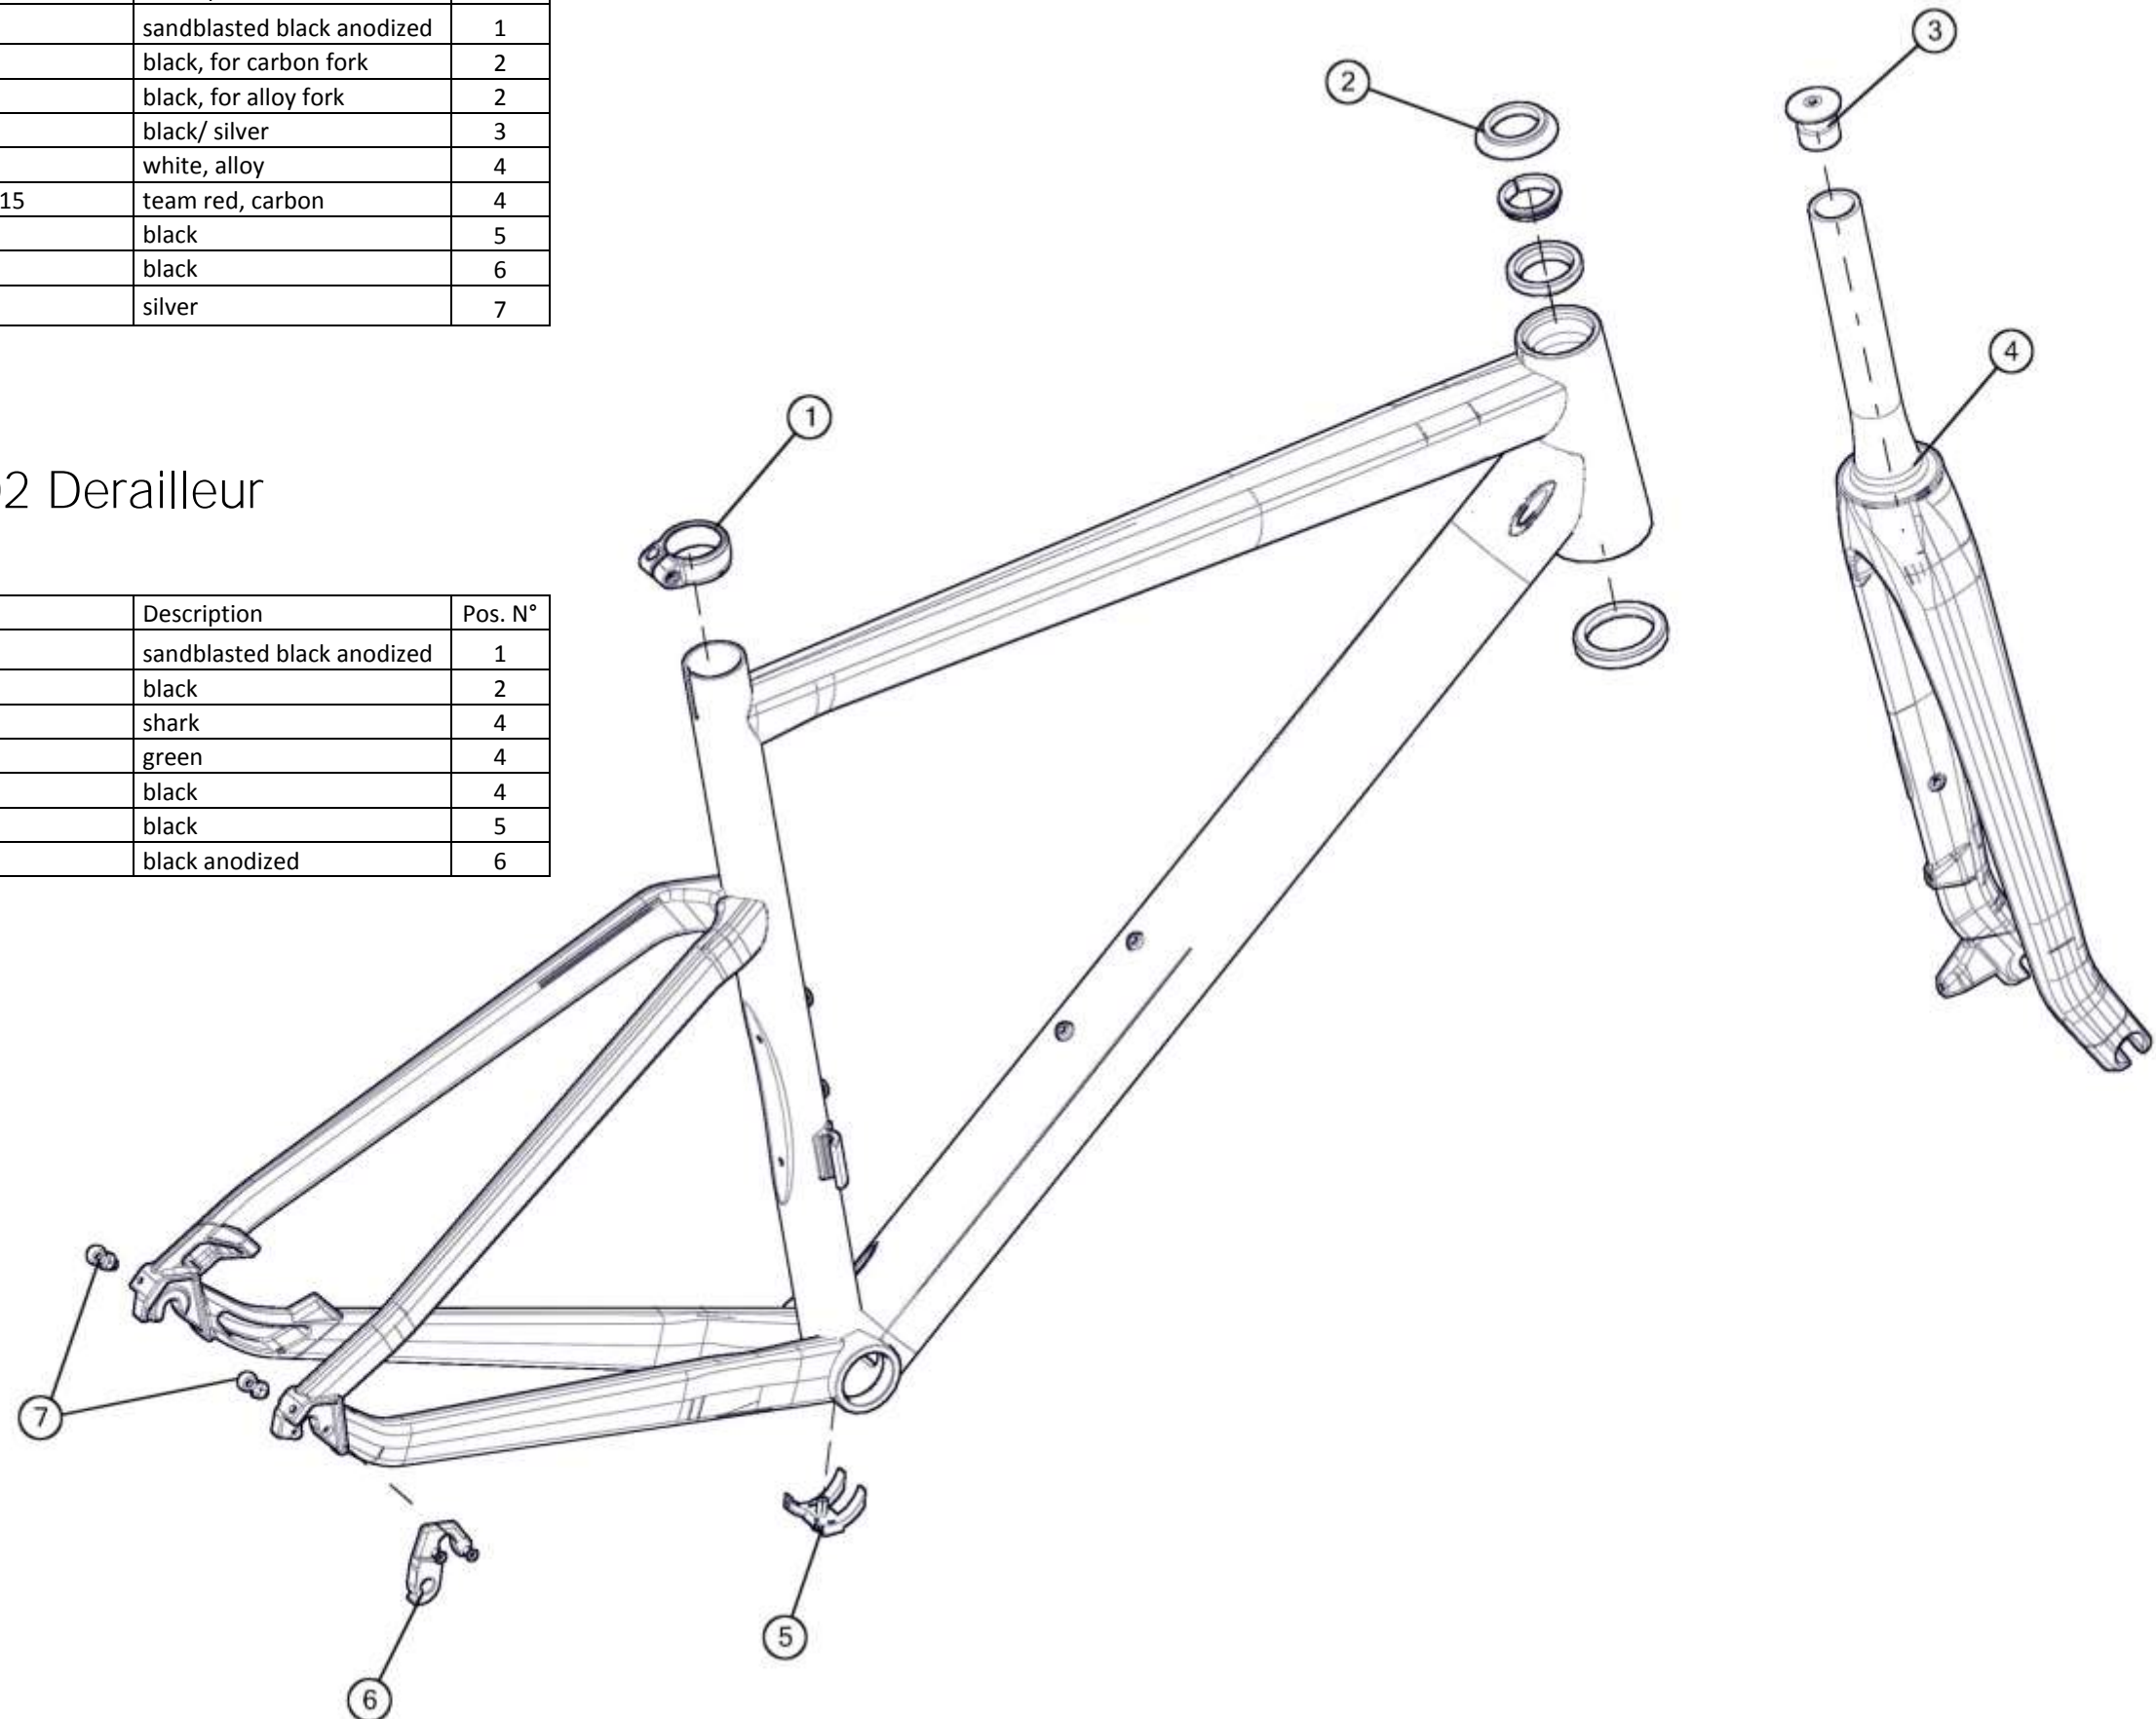

Alpenchallenge AC01 Derailleur

Part N°	Part Name	Description	Pos. N°
207460	Raceclamp	sandblasted black anodized	1
213713	Headset VP-B351AC1	black, for carbon fork	2
219576	Headset VP-B351AC2	black, for alloy fork	2
220579	Expander # 3	black/ silver	3
221398	Fork VL24A, white 15	white, alloy	4
221399	Carbon fork 14-L1, team red 15	team red, carbon	4
212539	BB cable guide # 2	black	5
212177	Dropout # 37	black	6
216673	Fender mount	silver	7

Alpenchallenge AC02 Derailleur

Part N°	Part Name	Description	Pos. N°
207460	Raceclamp	sandblasted black anodized	1
219575	Headset VP Z 104 PE	black	2
222952	AC02 fork, shark 16	shark	4
222953	AC02 fork, green 16	green	4
219573	AC02 fork - black	black	4
219574	Cable guide # 10	black	5
210561	Dropout # 34	black anodized	6