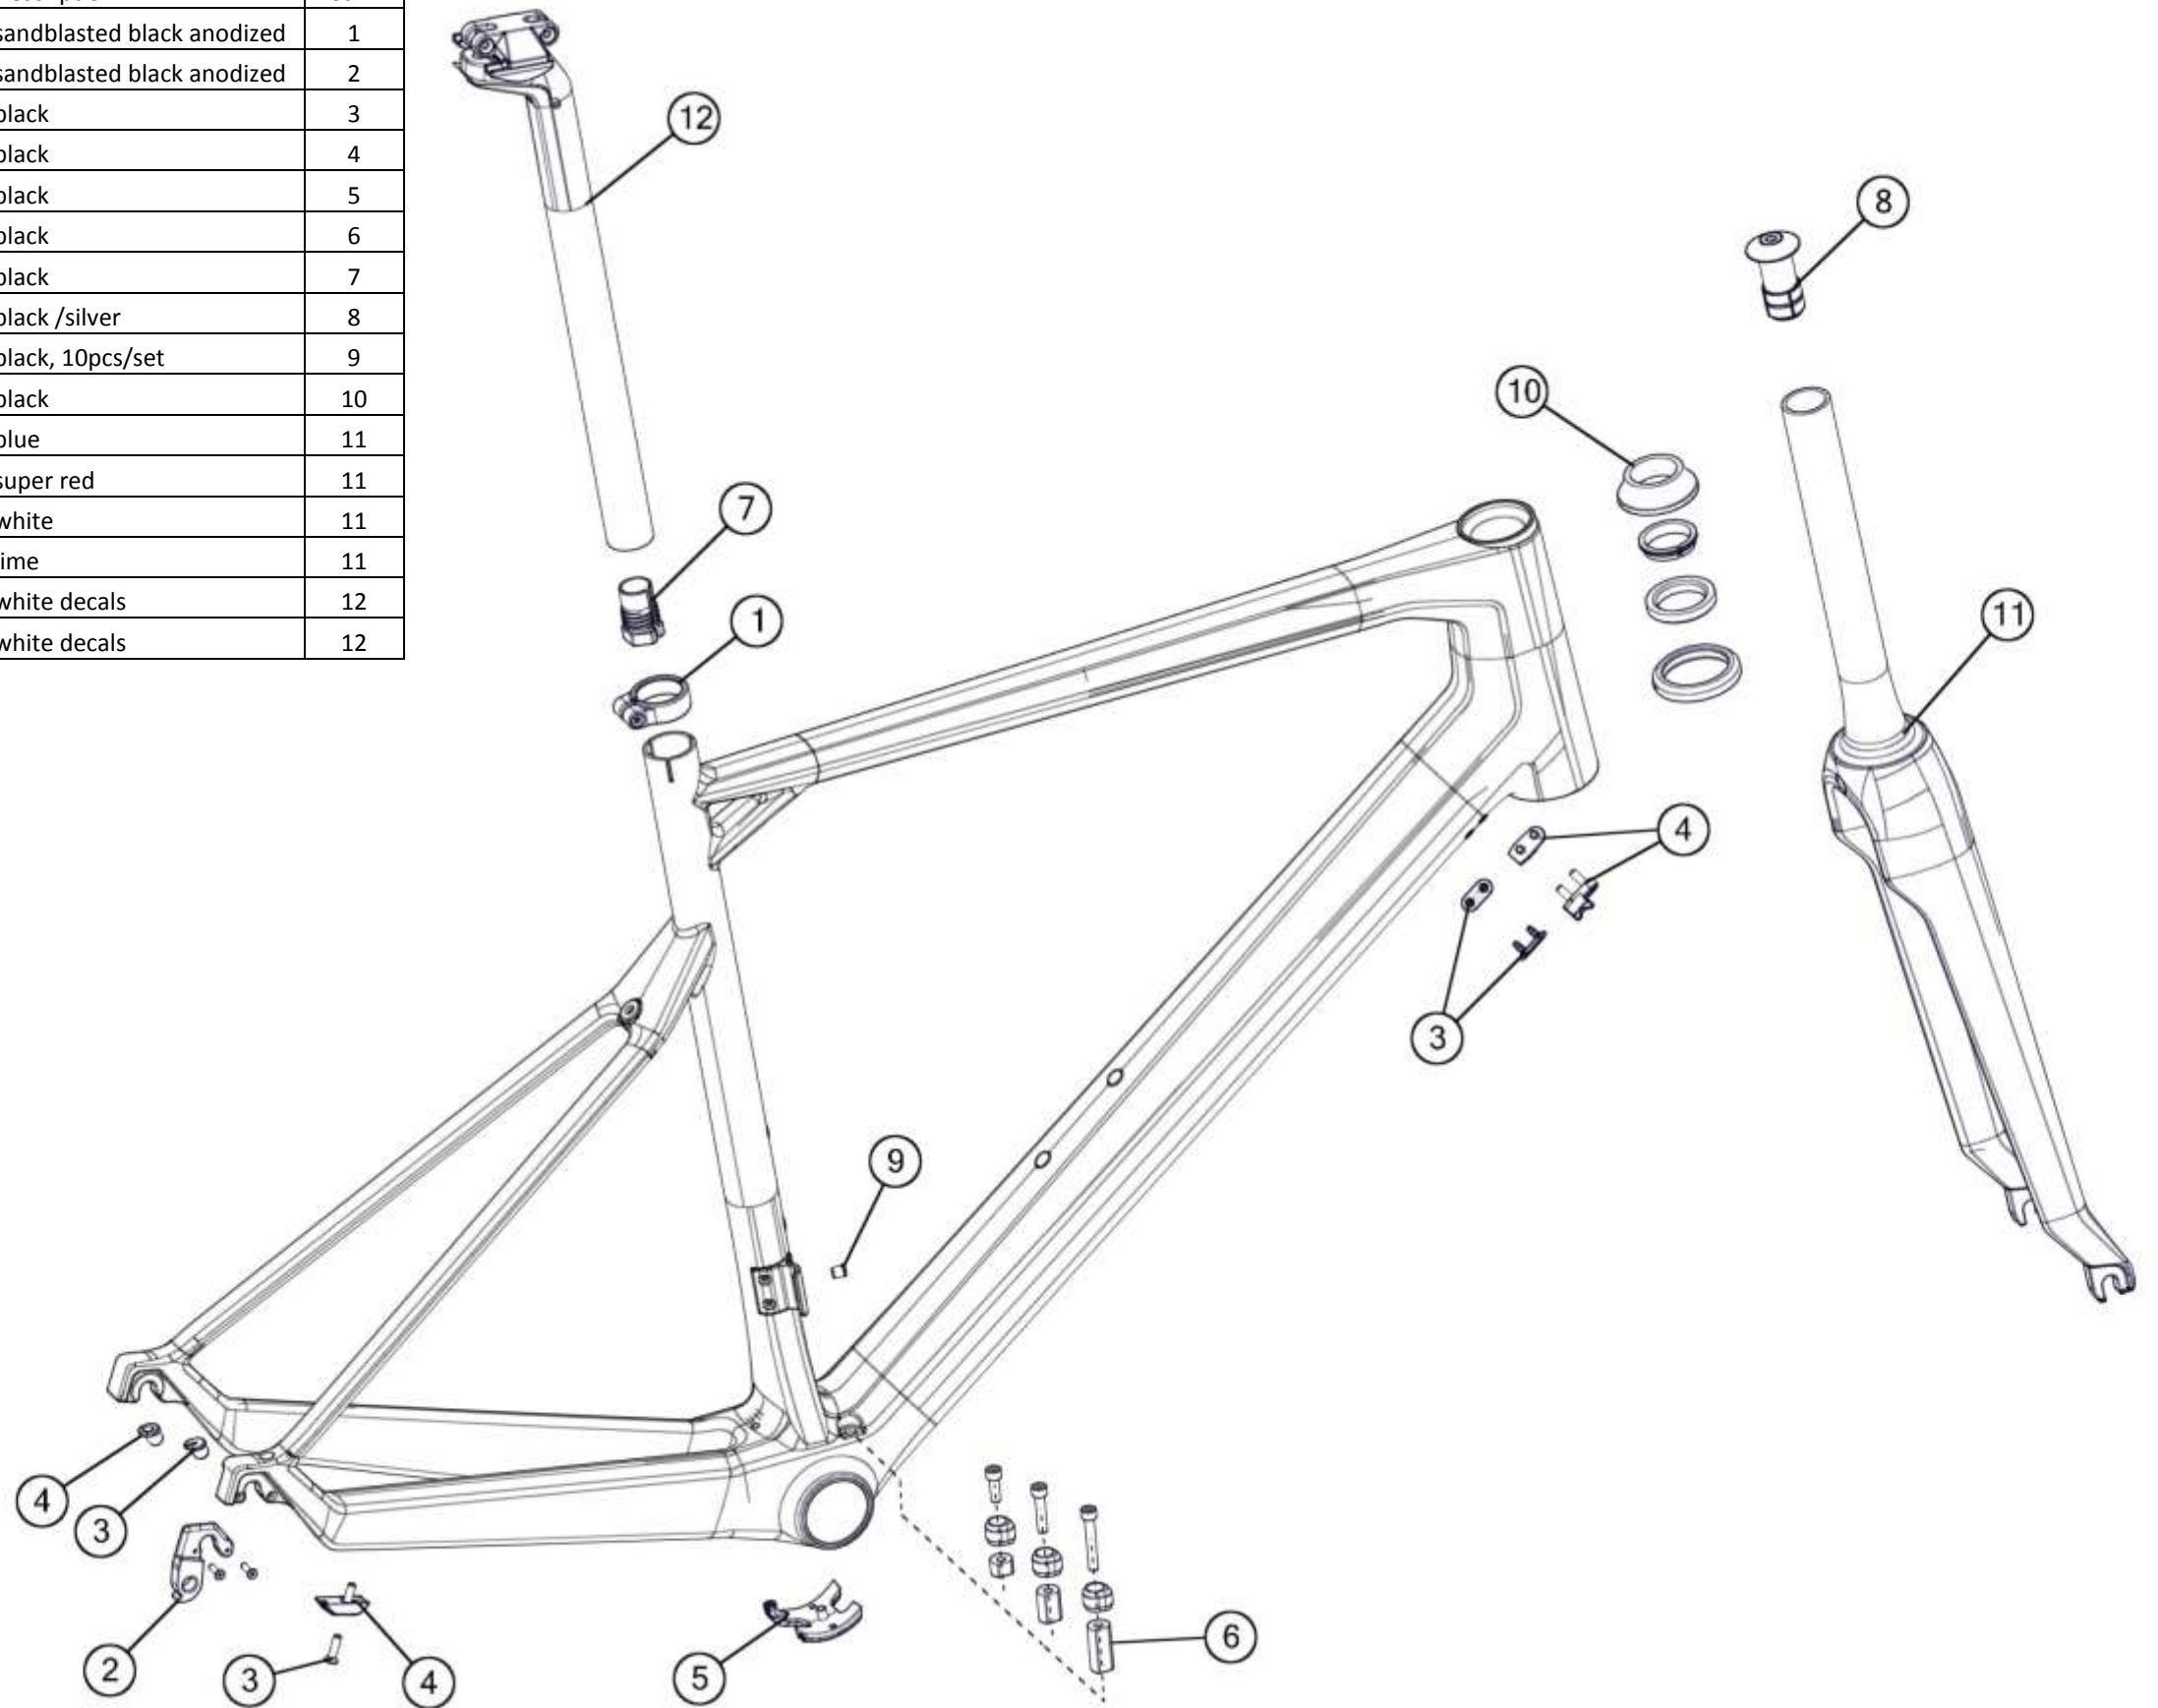

Granfondo GF02

Part N°	Part Name	Description	Pos. N°
219491	Seatpost clamp # 14	sandblasted black anodized	1
212177	Dropout #37	sandblasted black anodized	2
212178	Di2 kit # 3	black	3
212179	Mechanical kit # 3	black	4
212180	BB cable guide # 1	black	5
212181	Chaincatcher kit # 1	black	6
219532	Battery adapter, compliance post	black	7
213682	Expander # 2	black /silver	8
213693	Di2 plug kit # 2	black, 10pcs/set	9
213703	Headset VP-B351UC1	black	10
222976	Compliancefork, blue	blue	11
222977	Compliancefork, SuperRed	super red	11
222978	Compliancefork, white	white	11
222979	Compliancefork, lime	lime	11
222974	Compliancepost 18mm, white icon	white decals	12
222975	Compliancepost 30mm, white icon	white decals	12