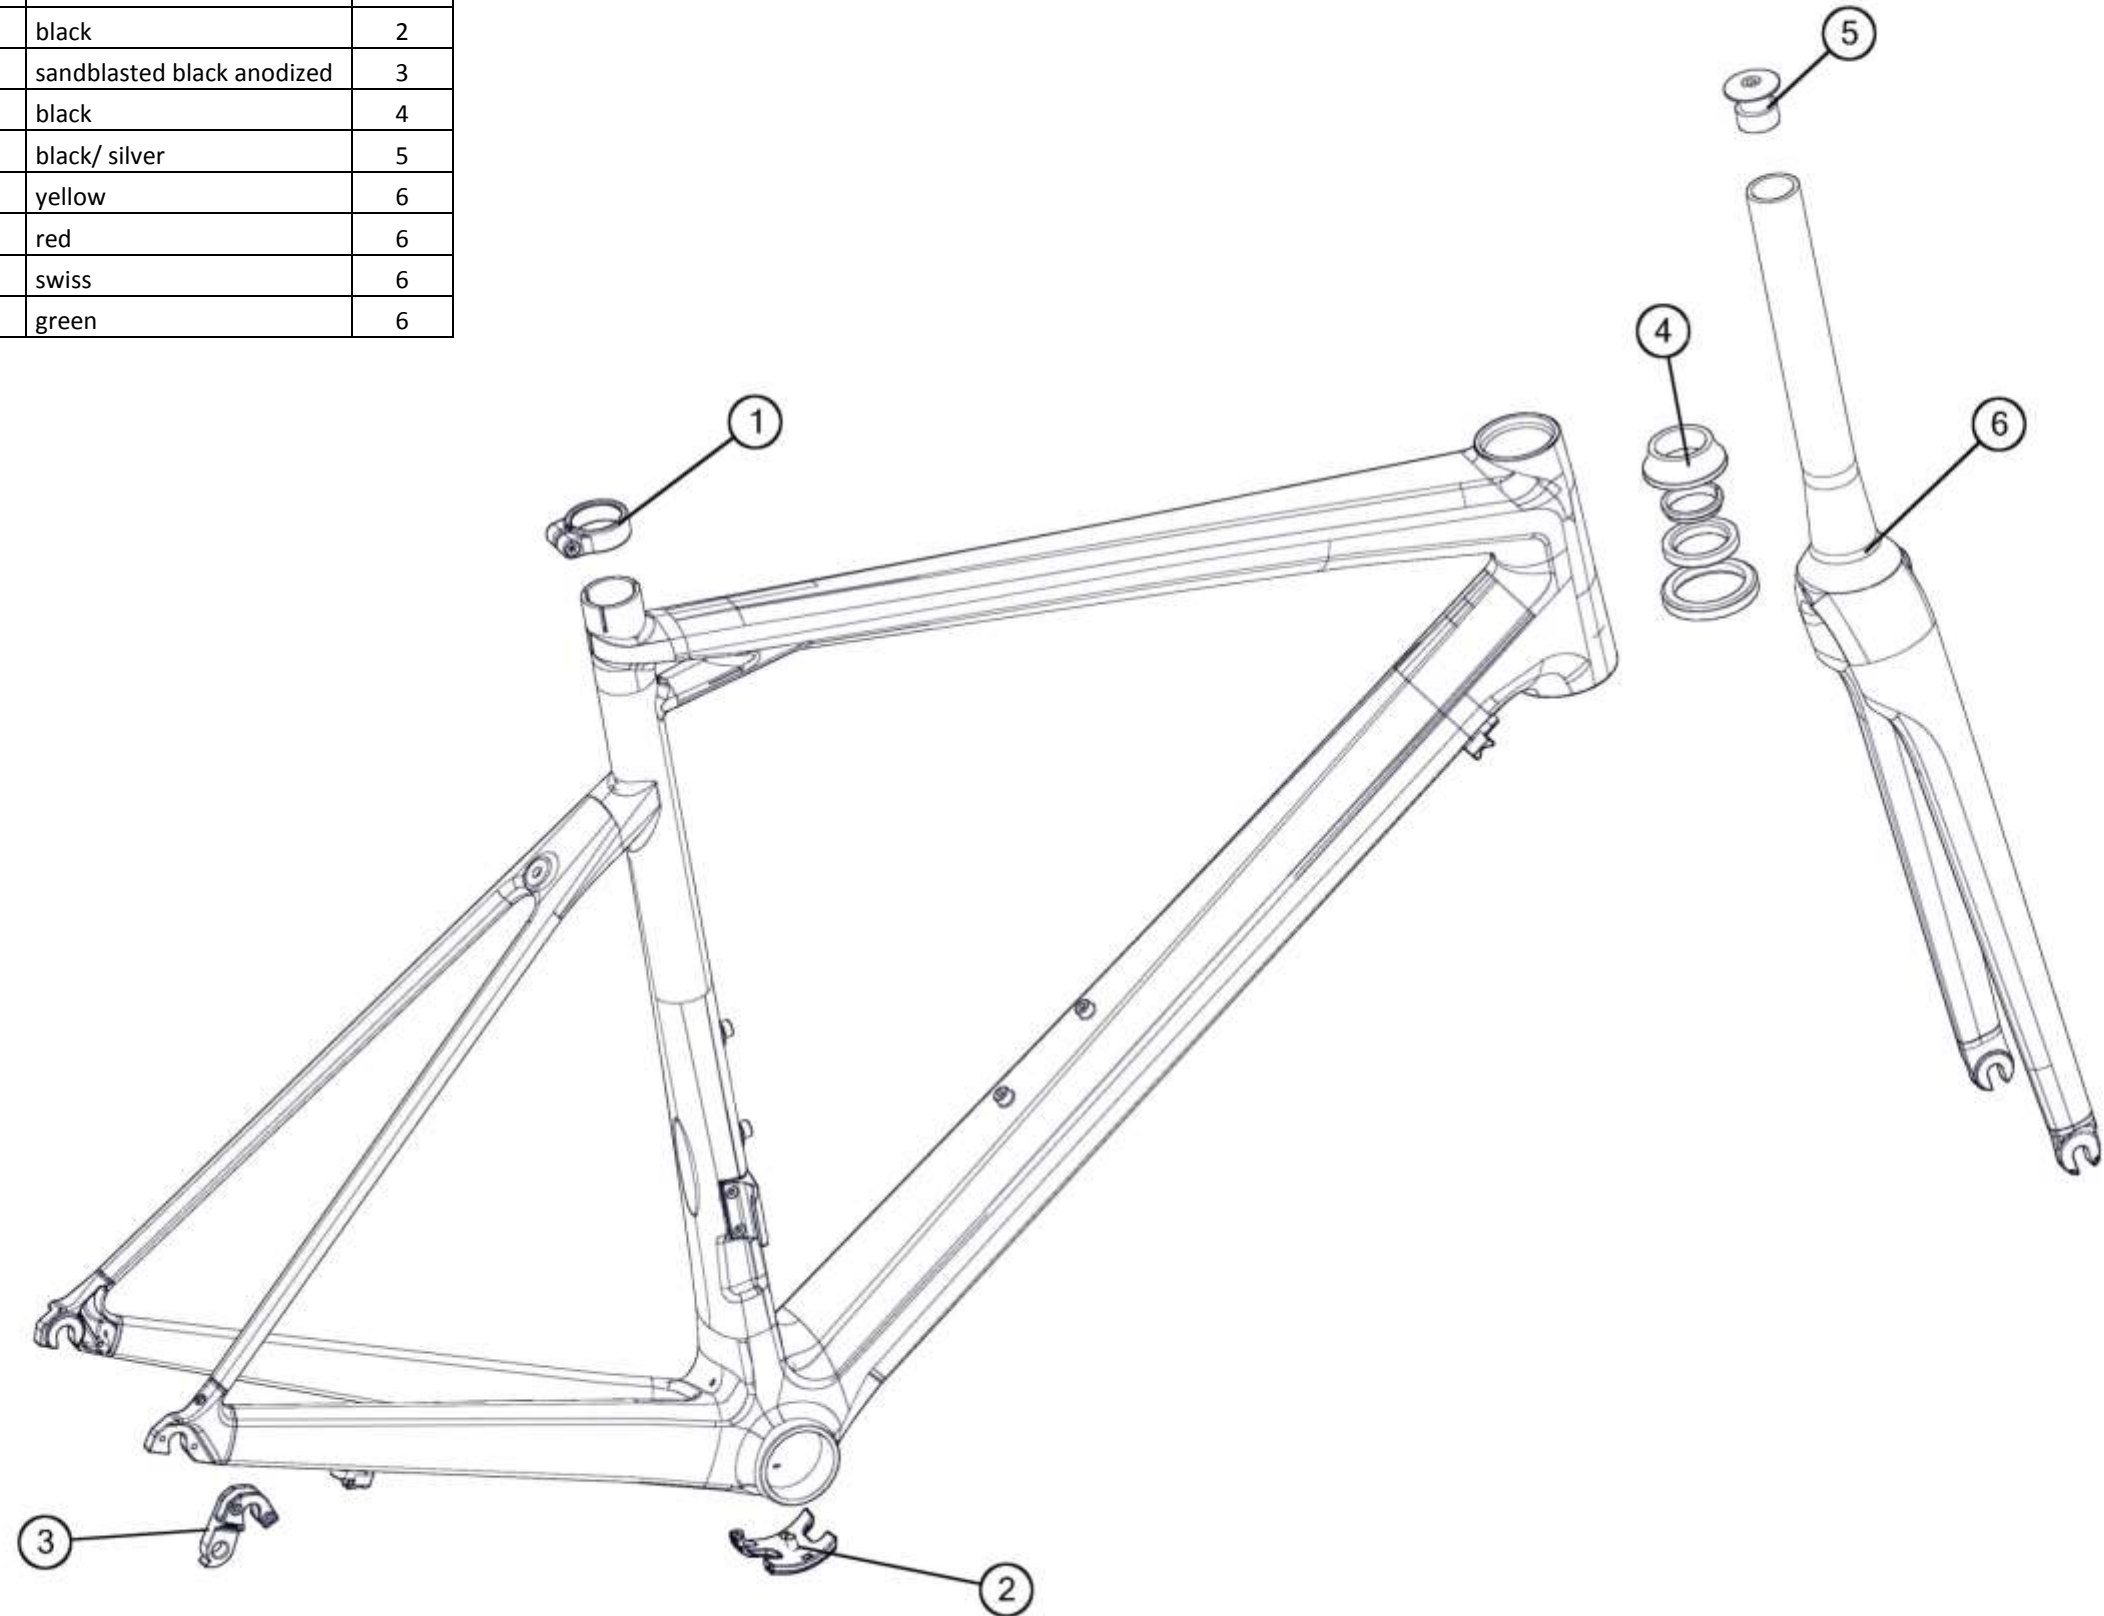

Teammachine SLR03

Part N°	Part Name	Description	Pos. N°
212176	seat post clamp # 10	sandblasted black anodized	1
212180	BB cable guide #1-black	black	2
214967	Dropout # 41	sandblasted black anodized	3
213694	Headset VP-B302AC	black	4
220579	Expander # 3	black/ silver	5
222759	15-R3 fork yellow	yellow	6
222760	15-R3 fork red	red	6
222761	15-R3 fork swiss	swiss	6
222762	15-R3 fork green	green	6