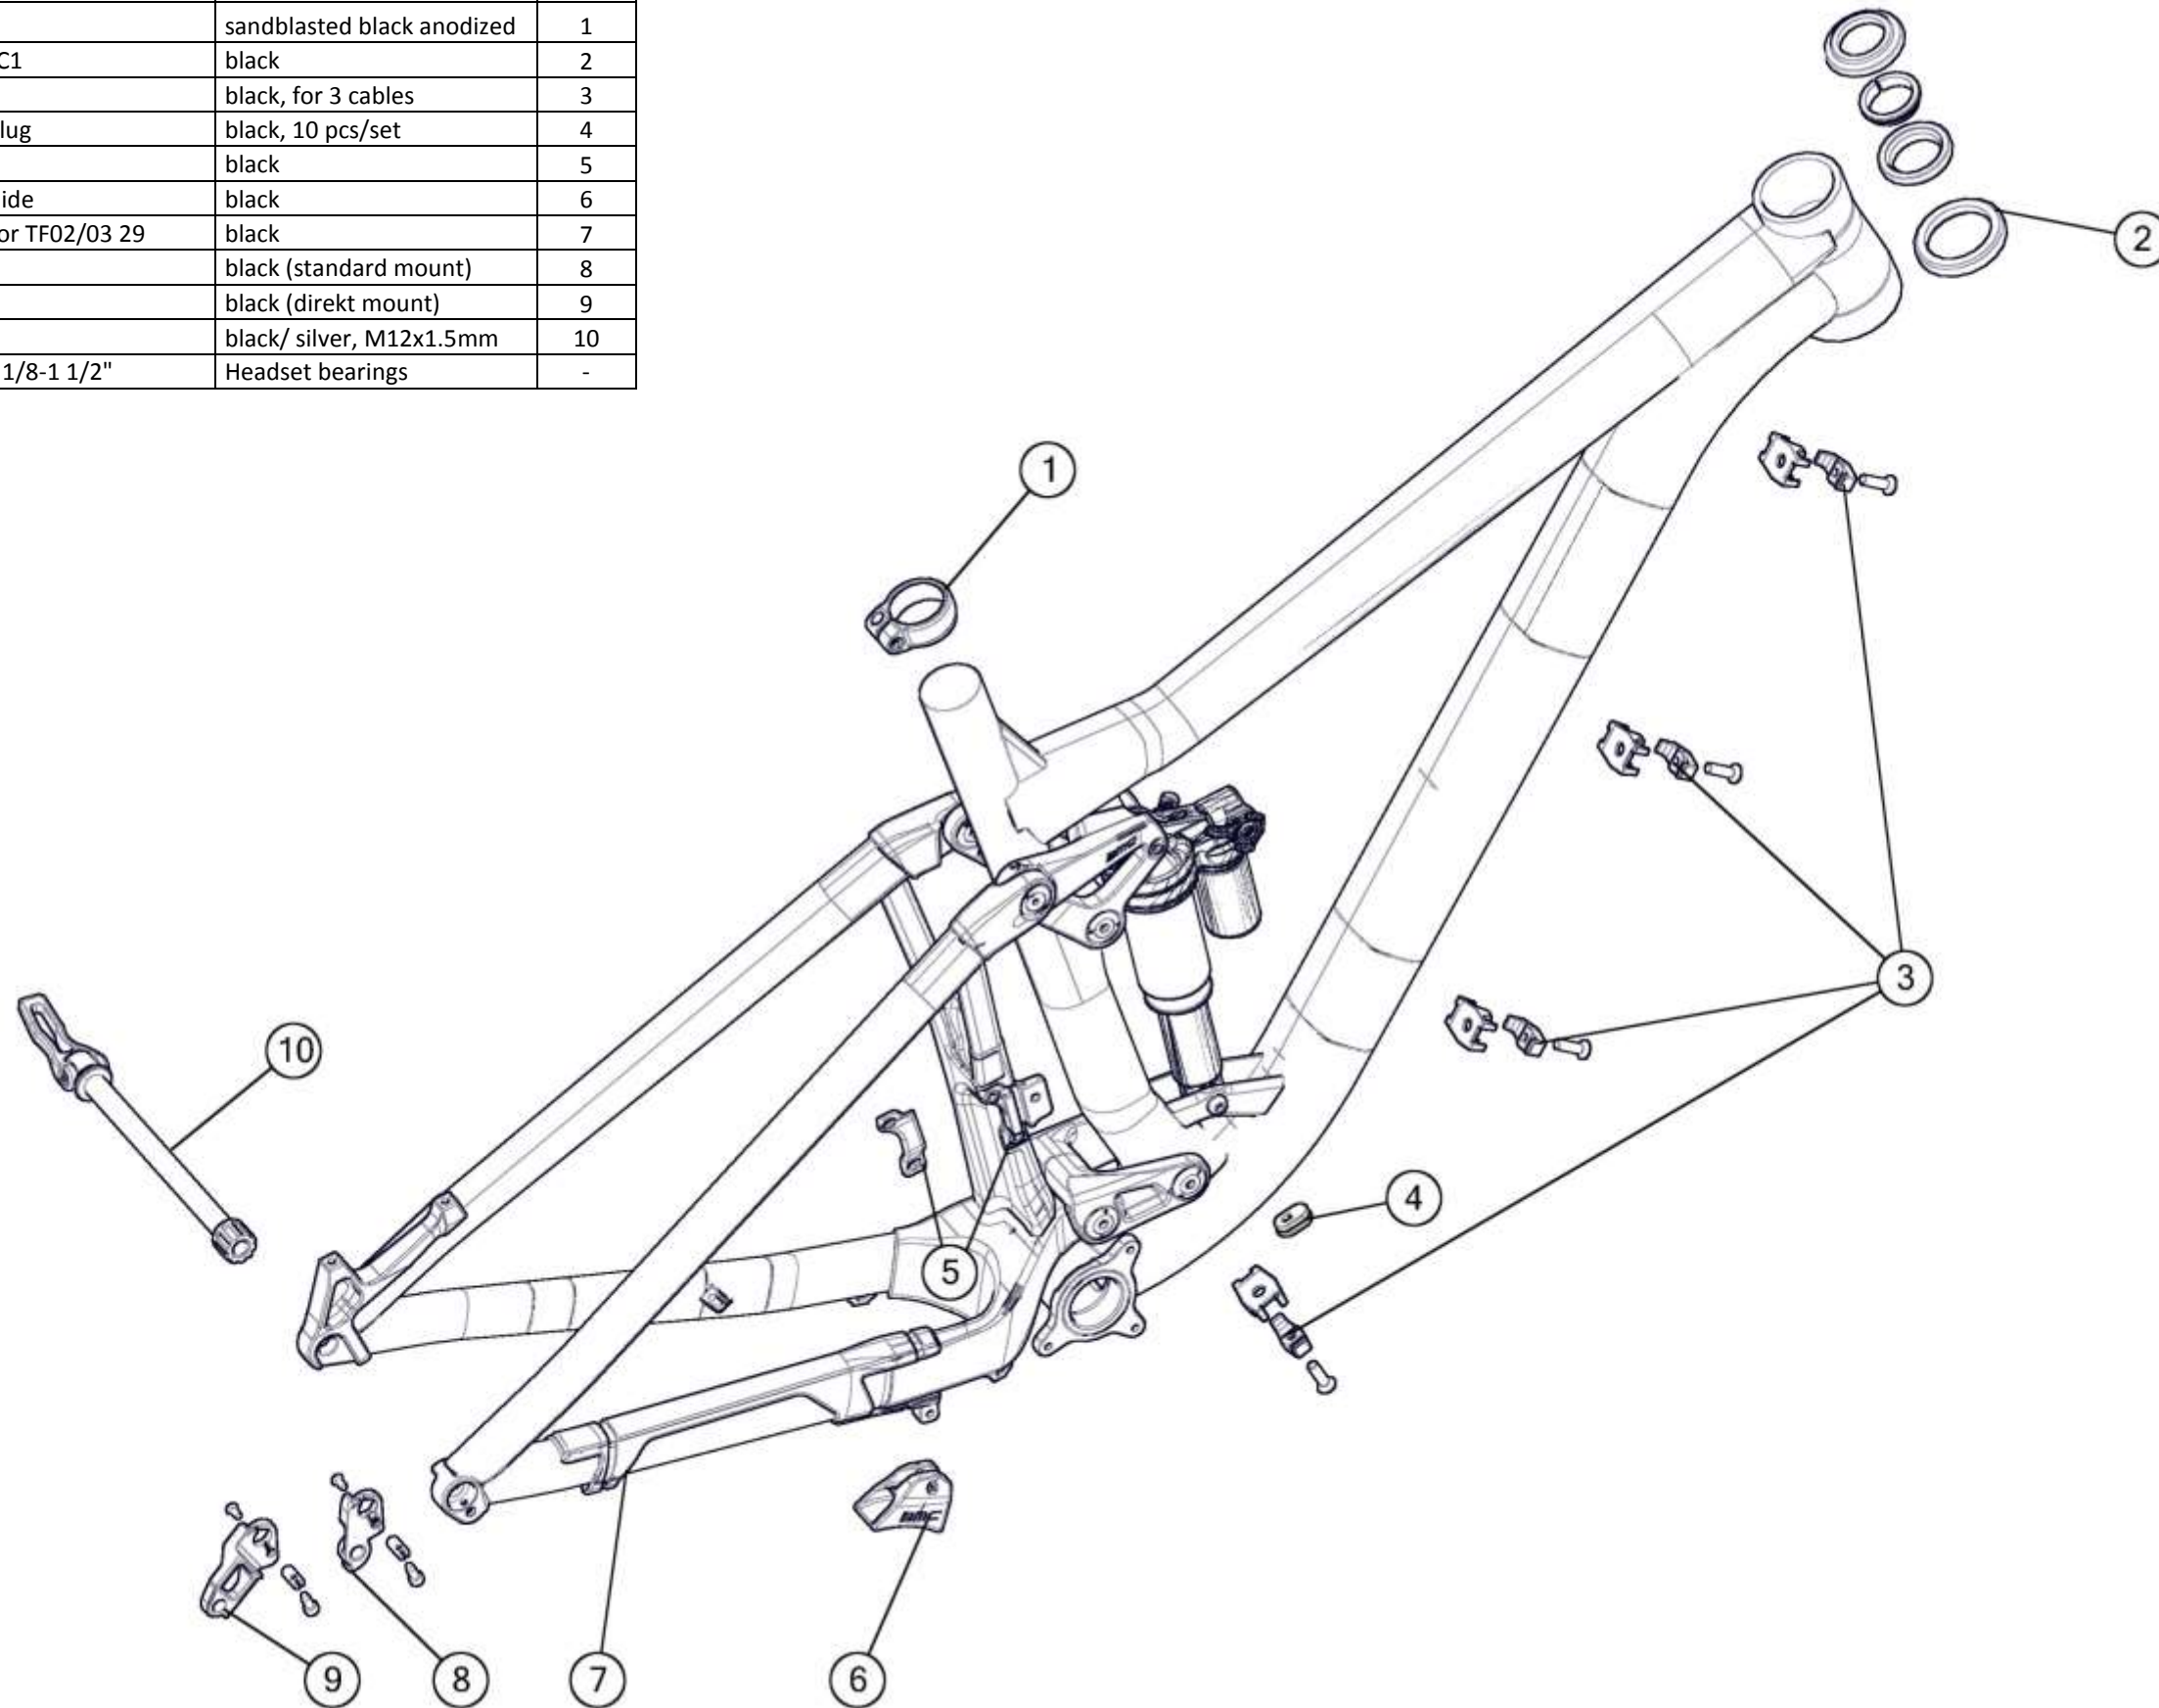

Trailfox 03

Part N°	Part Name	Description	Pos. N°
207460	Raceclamp	sandblasted black anodized	1
214989	Headset VP-A45AC1	black	2
216110	Cable guide # 9	black, for 3 cables	3
212551	RD cable rubber plug	black, 10 pcs/set	4
216104	FD Hanger Kit	black	5
214983	Chainstay chainguide	black	6
216109	Chainstay protector TF02/03 29	black	7
214986	Dropout # 44	black (standard mount)	8
214987	Dropout # 45	black (direkt mount)	9
214988	Axle & Nut	black/ silver, M12x1.5mm	10
222105	MTB bearing kit 1 1/8-1 1/2"	Headset bearings	-