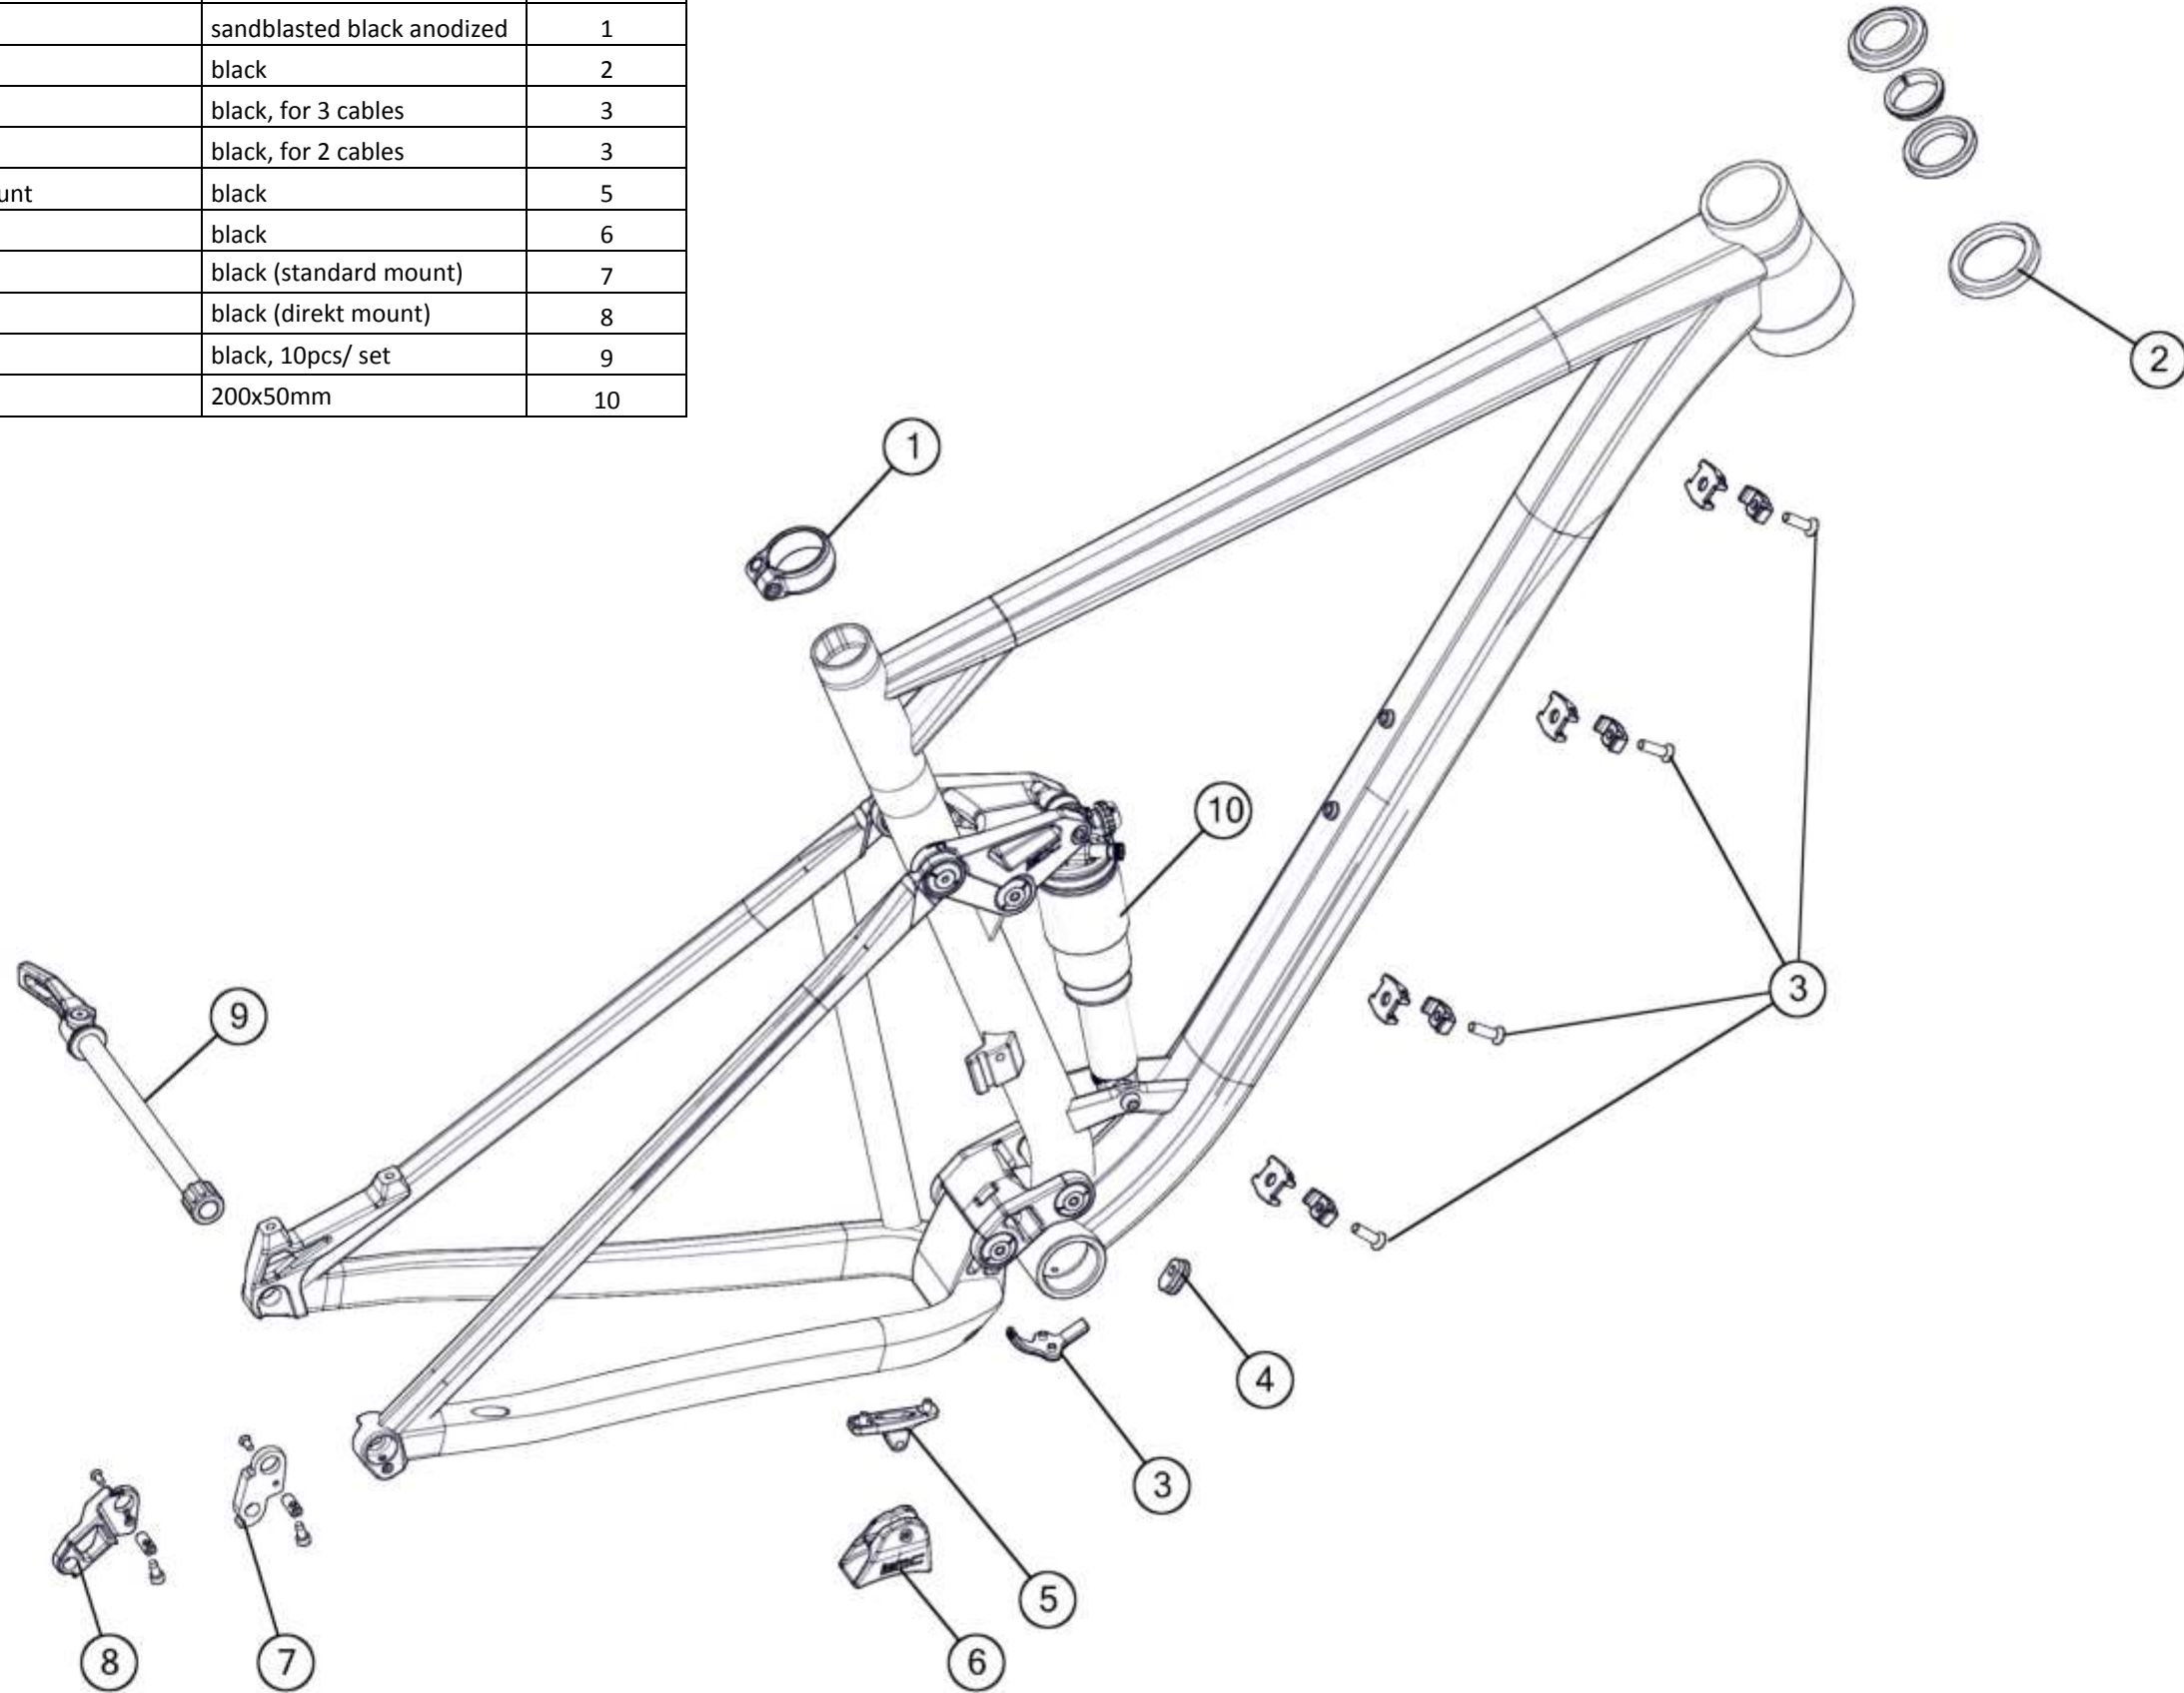

Sportelite APS

Part N°	Part Name	Description	Pos. N°
207460	Raceclamp	sandblasted black anodized	1
214989	Headset VP-A45AC1	black	2
214992	Cable guide #5	black, for 3 cables	3
216083	Cable guide # 8	black, for 2 cables	3
214990	Chainstay chainguide mount	black	5
214983	Chainstay chainguide	black	6
214986	Dropout # 44	black (standard mount)	7
214987	Dropout # 45	black (direkt mount)	8
212551	RD cable rubber plug	black, 10pcs/ set	9
208420	Rear shock AF-2-BMC	200x50mm	10