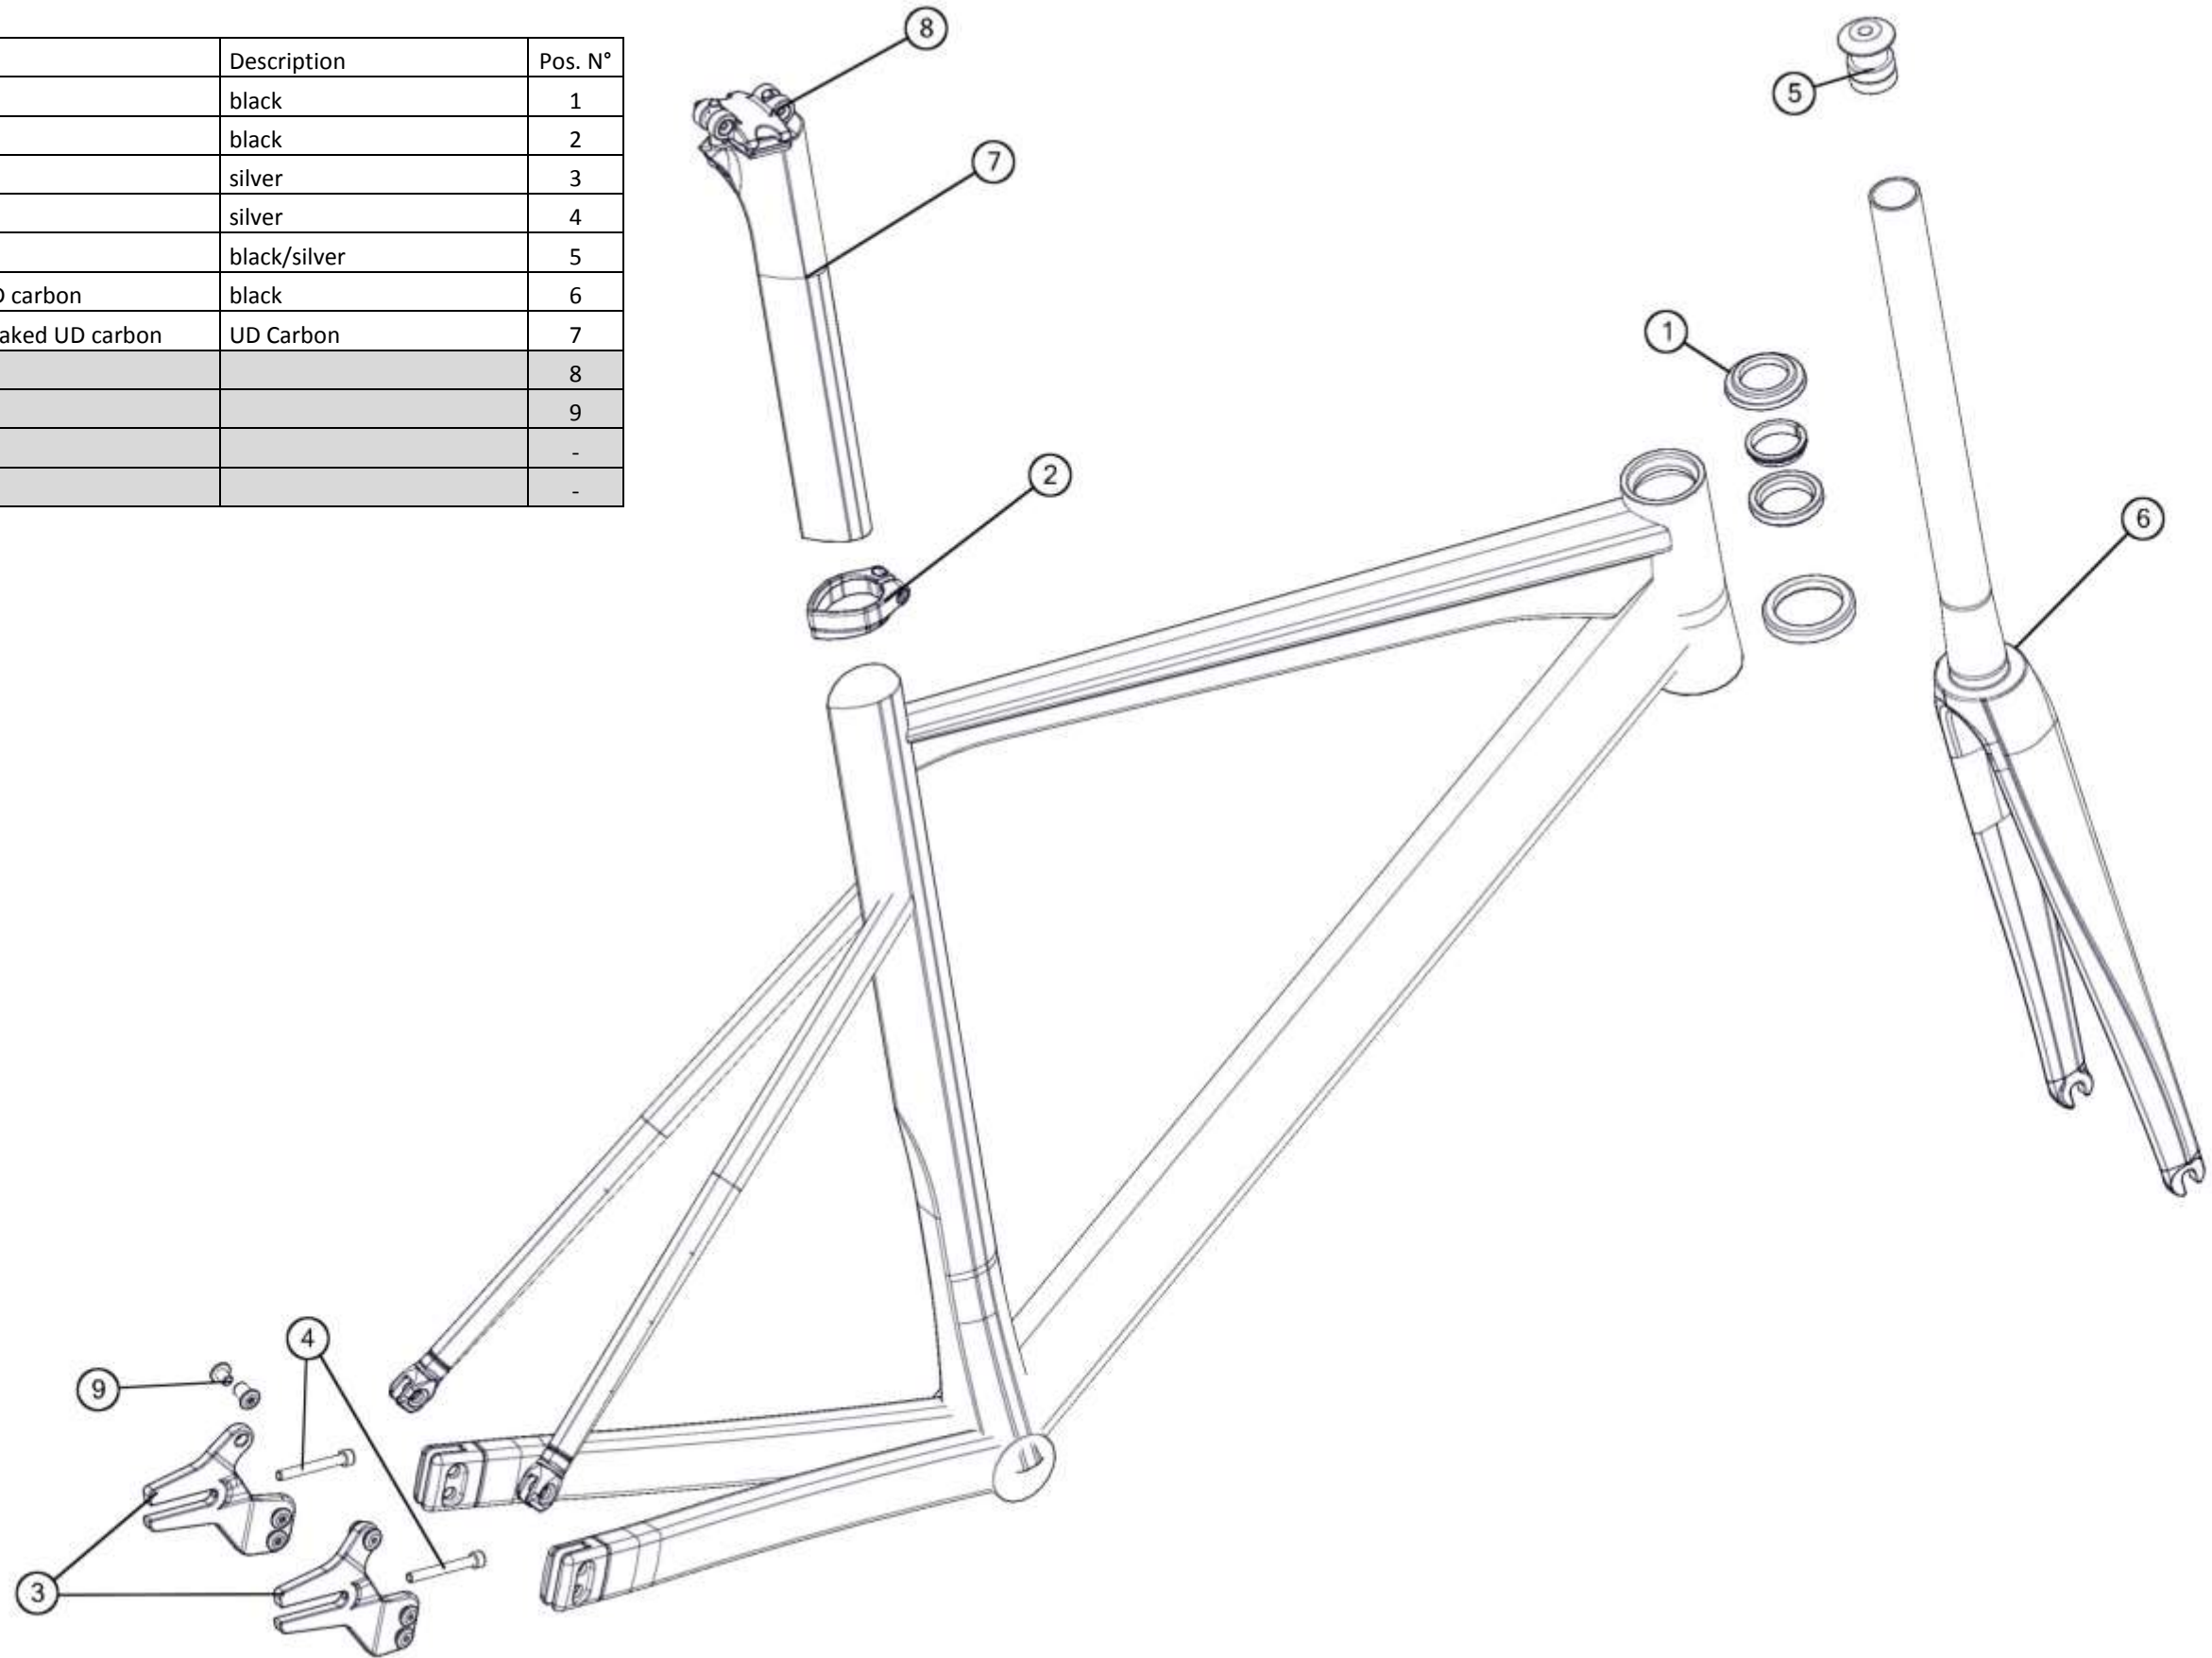

Trackmachine TR02

Part N°	Part Name	Description	Pos. N°
213695	Headset VP-B153AC	black	1
220926	Seatpost Clamp # 15	black	2
213701	Dropout # 43	silver	3
213702	Axle Adjuster # 2	silver	4
213682	Expander #2	black/silver	5
215420	Fork 14-R4, naked UD carbon	black	6
215422	Airfoilpost 320mm, naked UD carbon	UD Carbon	7
215741	saddle clamp #3		8
220531	Dropout bolt TR02		9
219487	TR02 Track rim, front		-
219488	TR02 Track rim, rear		-