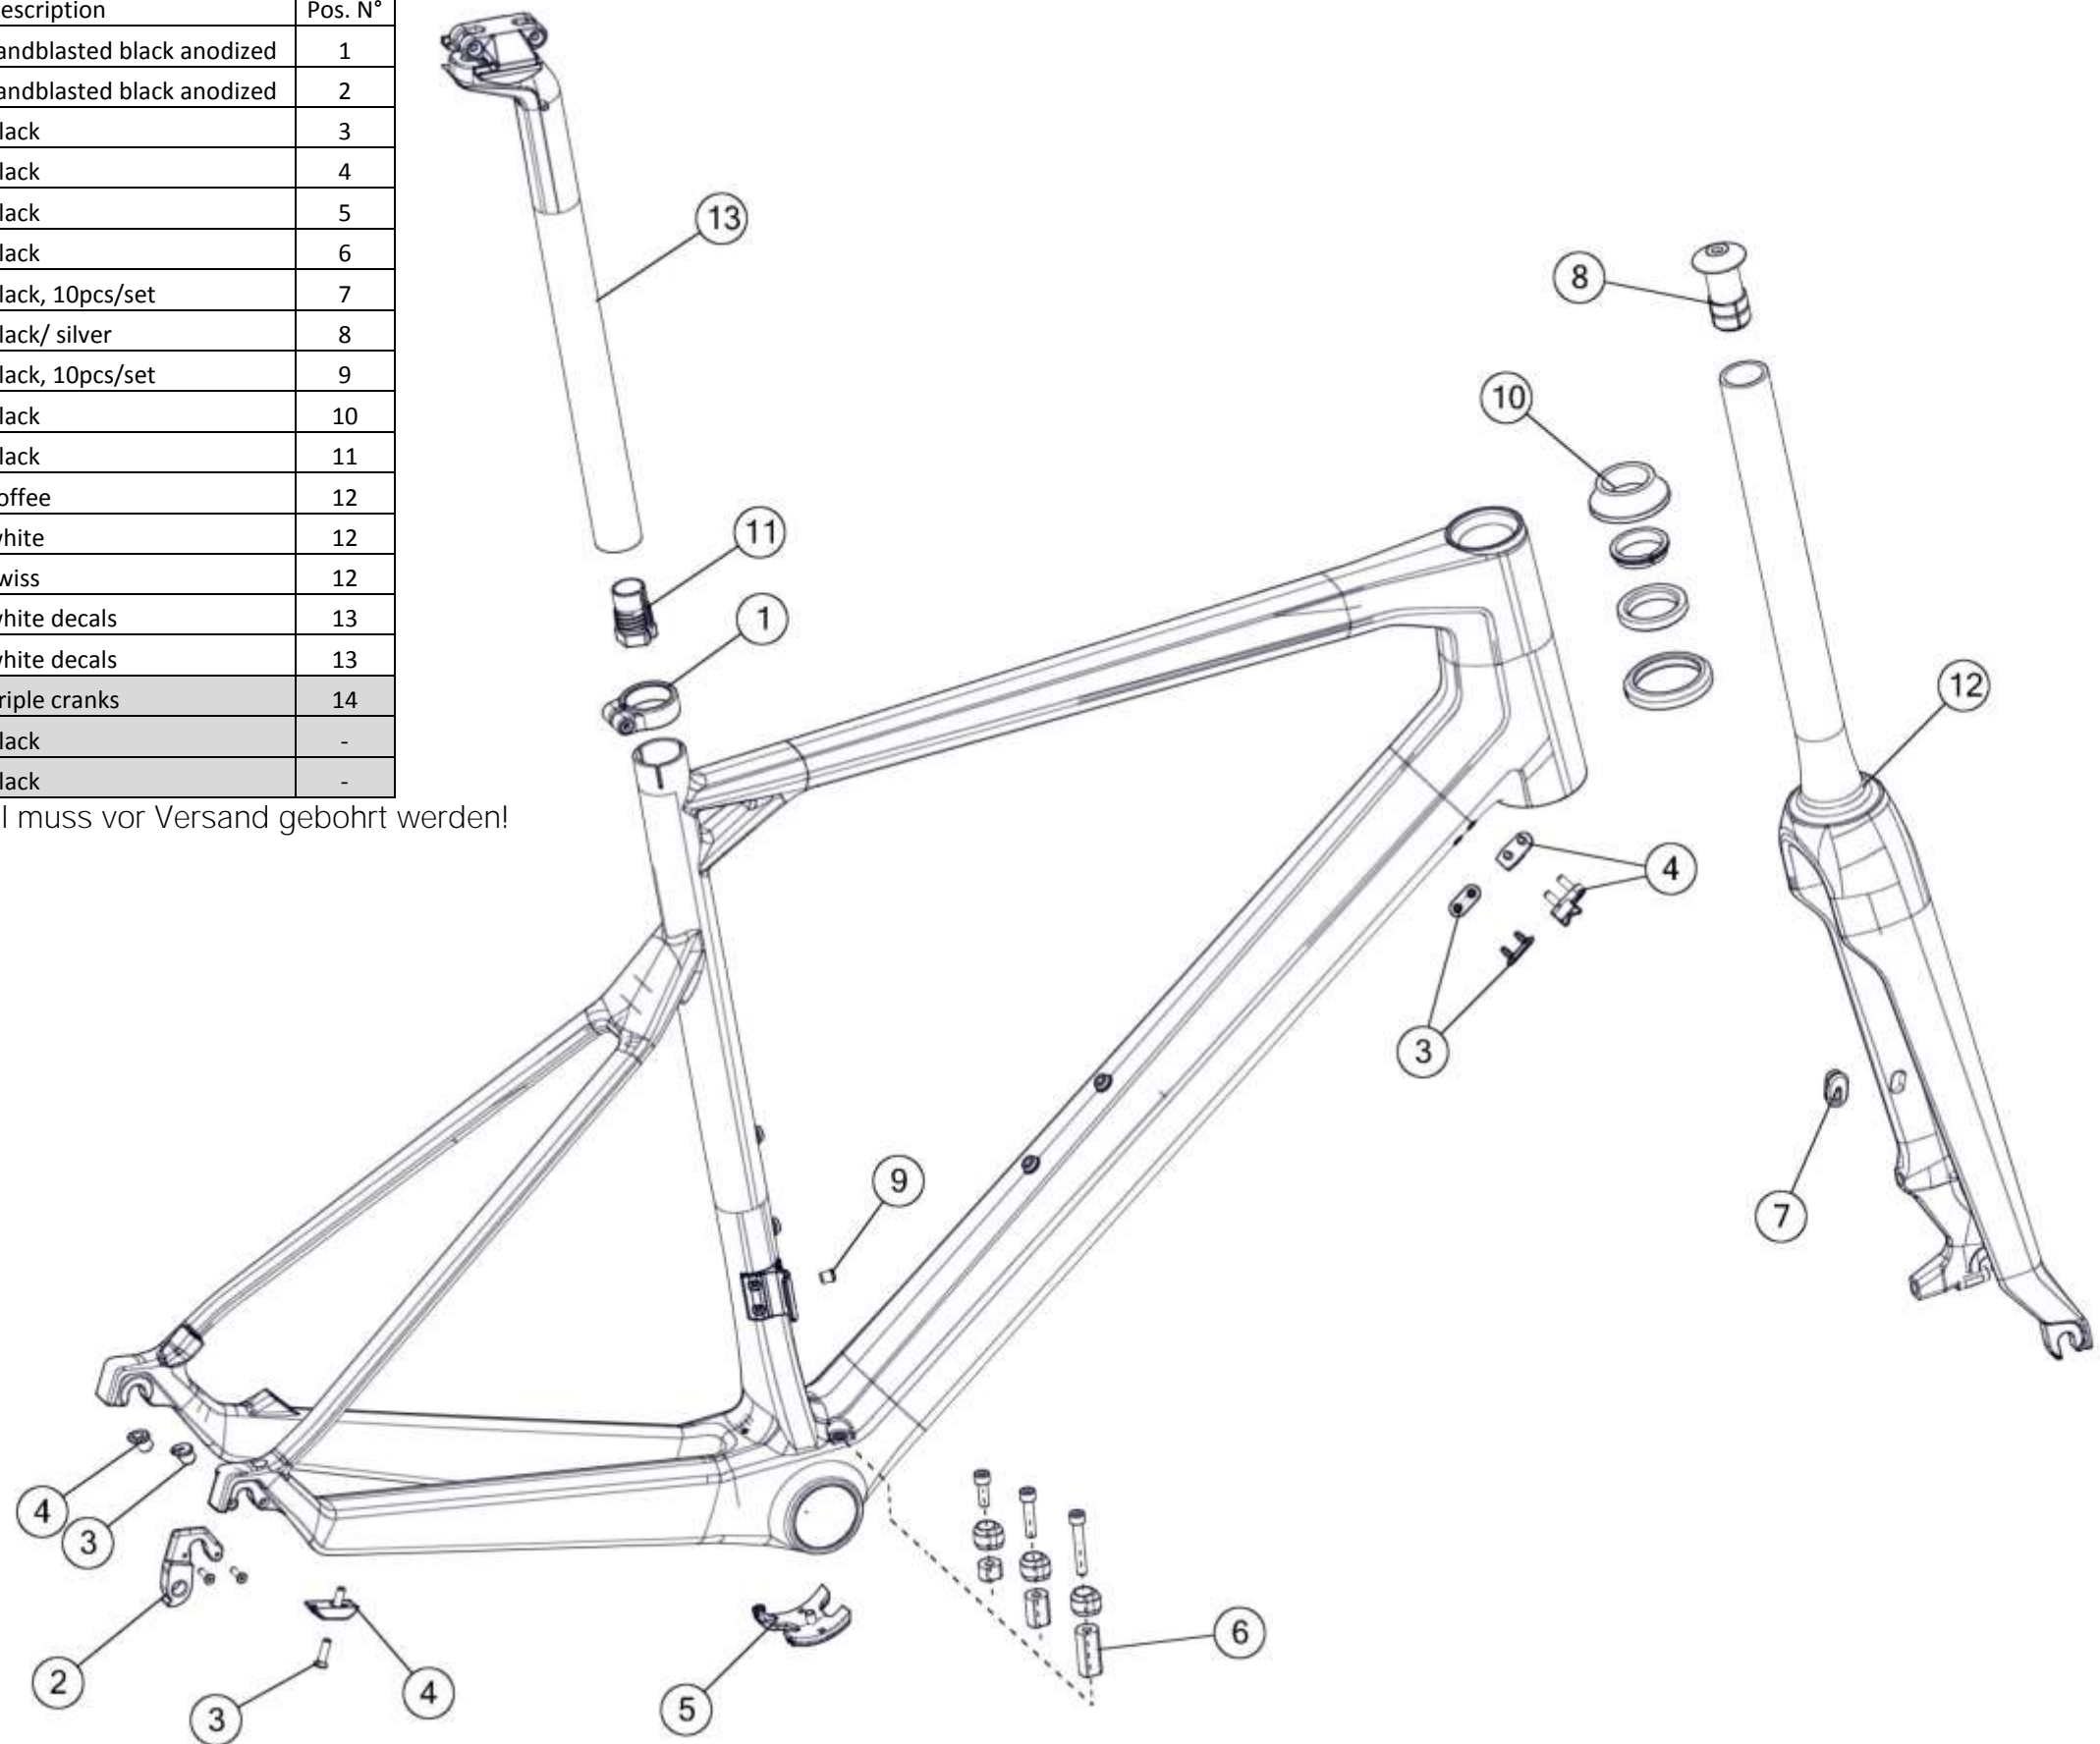

Granfondo GF01 Disc

Part N°	Part Name	Description	Pos. N°
219491	Seatpost clamp # 14	sandblasted black anodized	1
212177	Dropout #37	sandblasted black anodized	2
212178	Di2 kit # 3	black	3
212179	Mechanical kit # 3	black	4
212180	BB cable guide # 1	black	5
212181	Chaincatcher kit # 1	black	6
212551	Cable rubber plug	black, 10pcs/set	7
220579	Expander # 3	black/ silver	8
213693	Di2 plug kit # 2	black, 10pcs/set	9
221140	Headset VP-B351AC3	black	10
219532	Battery adapter, compliance post	black	11
222971	Compliancefork Disc, coffee, GF01Disc	coffee	12
222972	Compliancefork Disc, white, GF01Disc	white	12
222973	Compliancefork Disc, swiss, GF01Disc	swiss	12
222974	Compliancepost 18mm, white icon	white decals	13
222975	Compliancepost 30mm, white icon	white decals	13
215669	Bottom bracket spacers	Triple cranks	14
219141	Granfondo Disc Carbon Wheel, front	black	-
219142	Granfondo Disc Carbon Wheel, rear	black	-

*Achtung: Loch für Kabelführung in der Gabel muss vor Versand gebohrt werden!