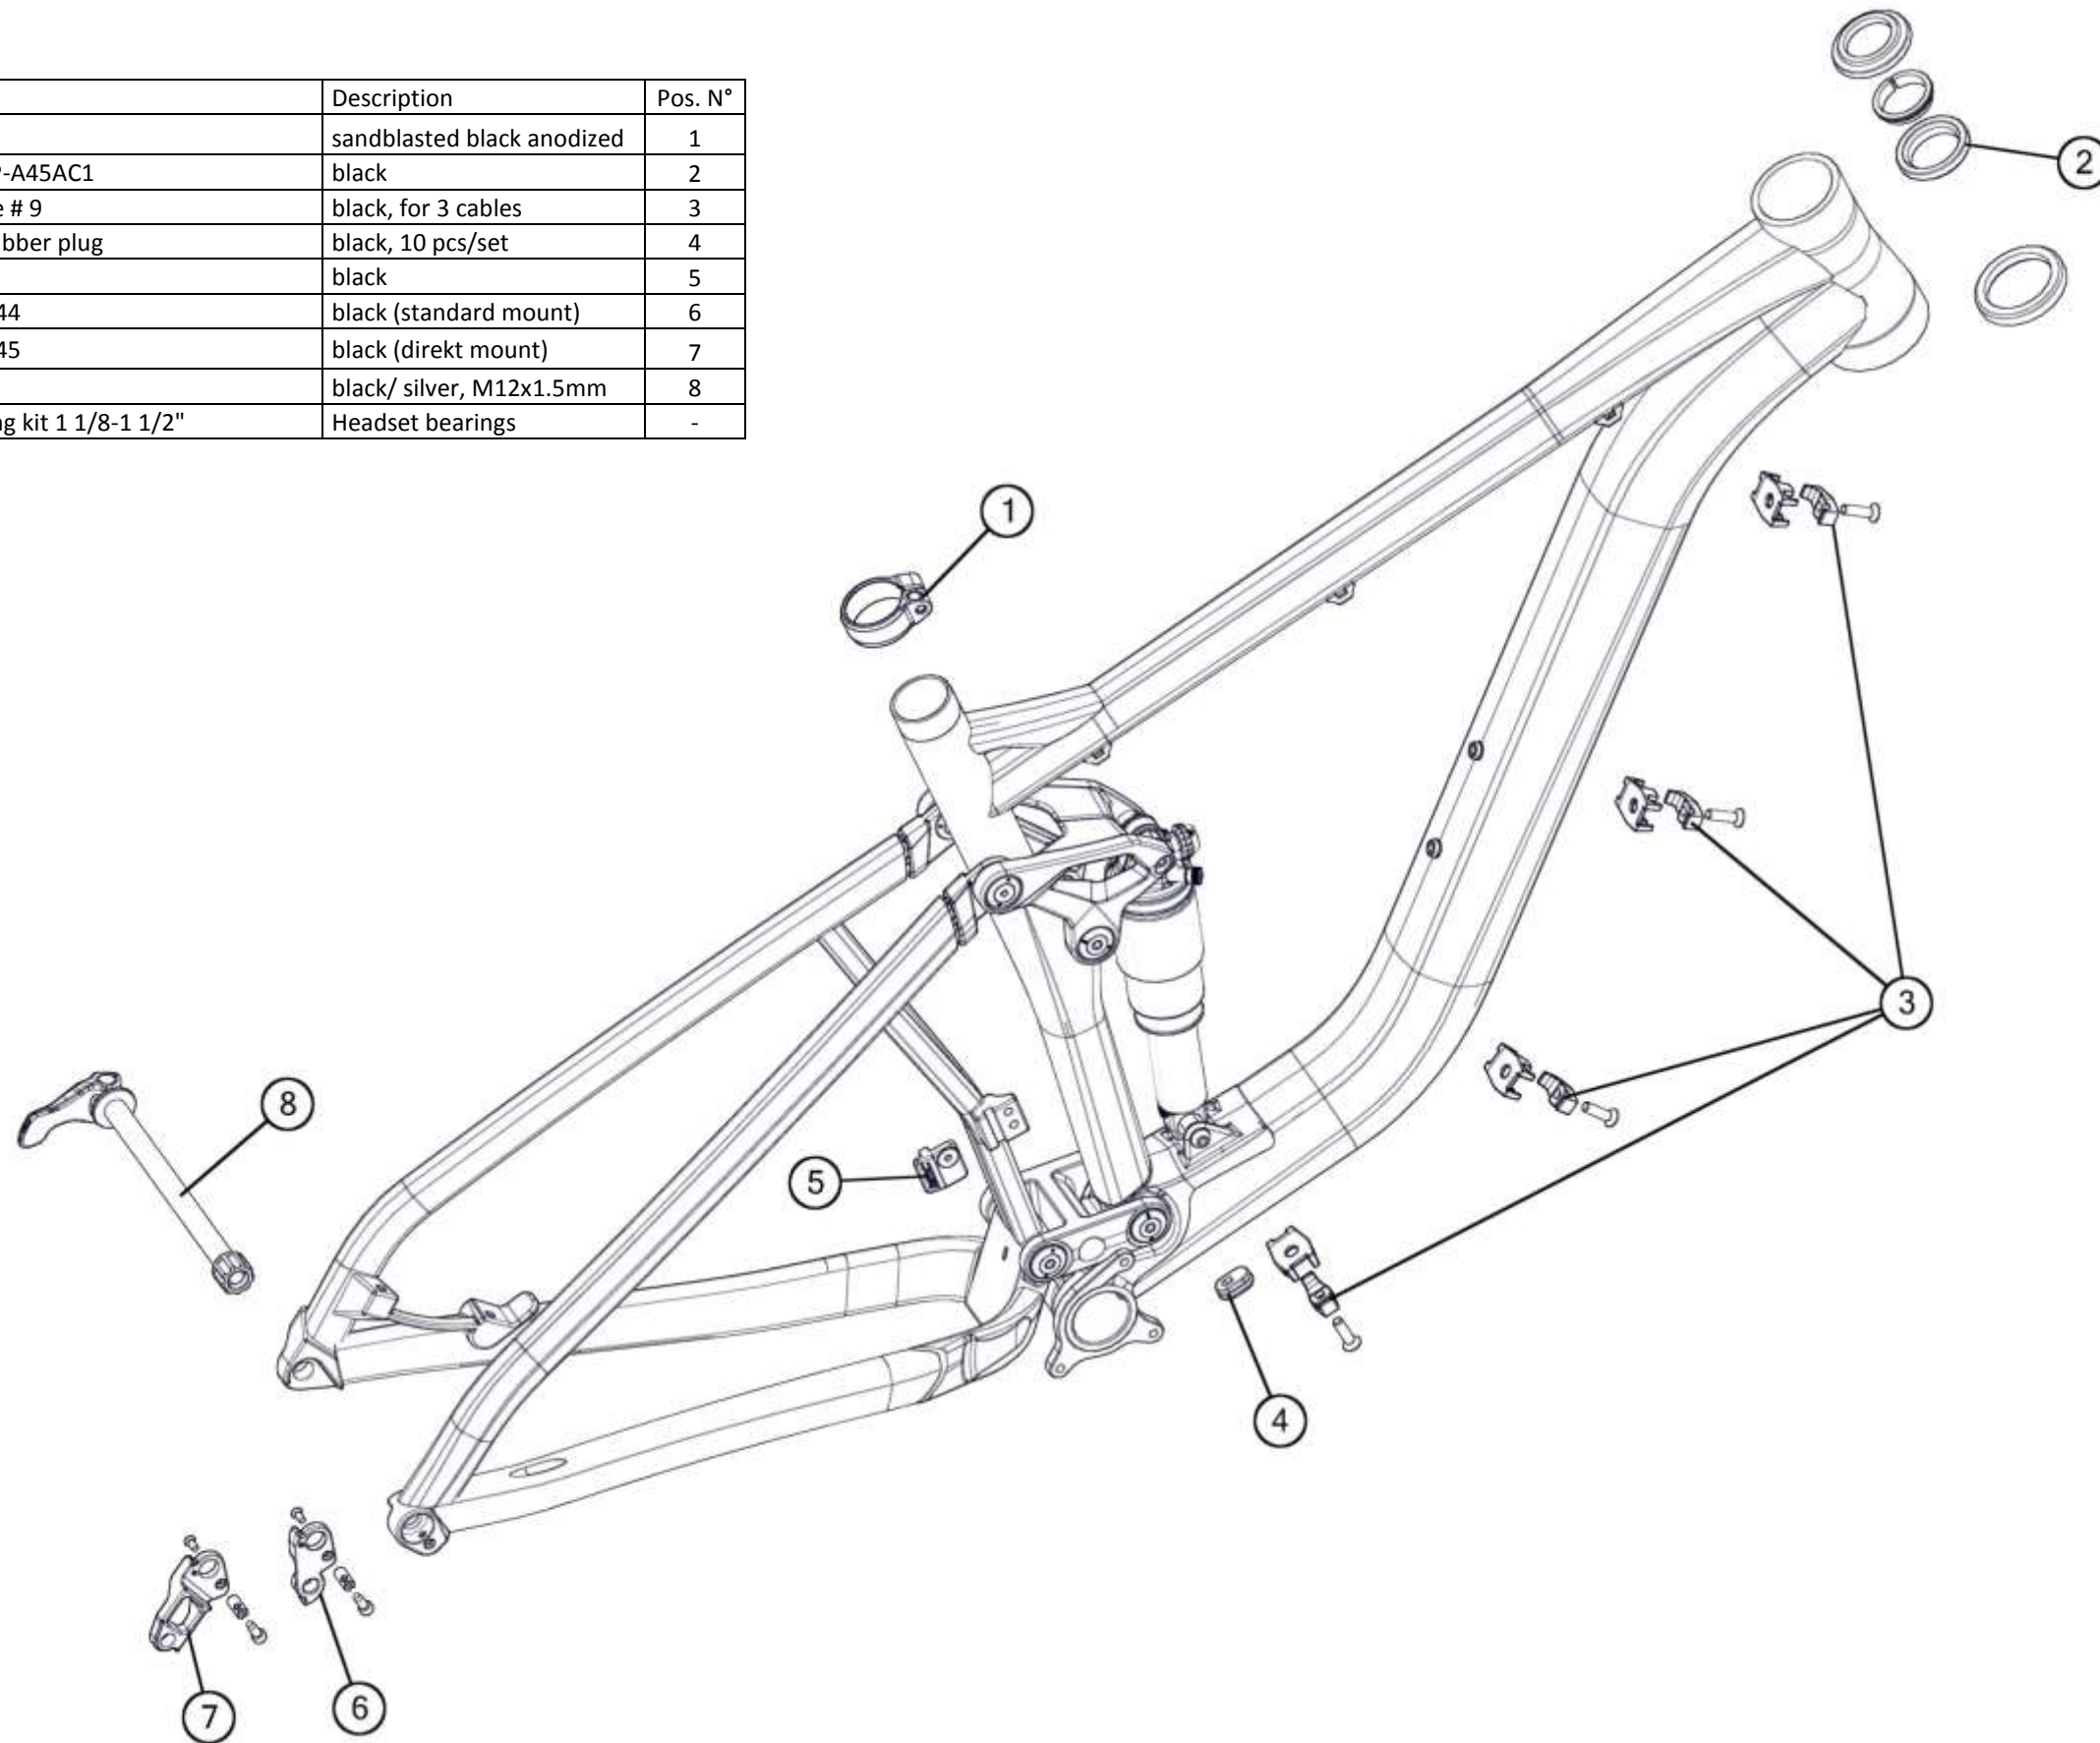

Speedfox 03 Trailcrew

Part N°	Part Name	Description	Pos. N°
207460	Raceclamp	sandblasted black anodized	1
214989	Headset VP-A45AC1	black	2
216110	Cable guide # 9	black, for 3 cables	3
212551	RD cable rubber plug	black, 10 pcs/set	4
220000	FD Cover	black	5
214986	Dropout # 44	black (standard mount)	6
214987	Dropout # 45	black (direkt mount)	7
214988	Axle & Nut	black/ silver, M12x1.5mm	8
222105	MTB bearing kit 1 1/8-1 1/2"	Headset bearings	-