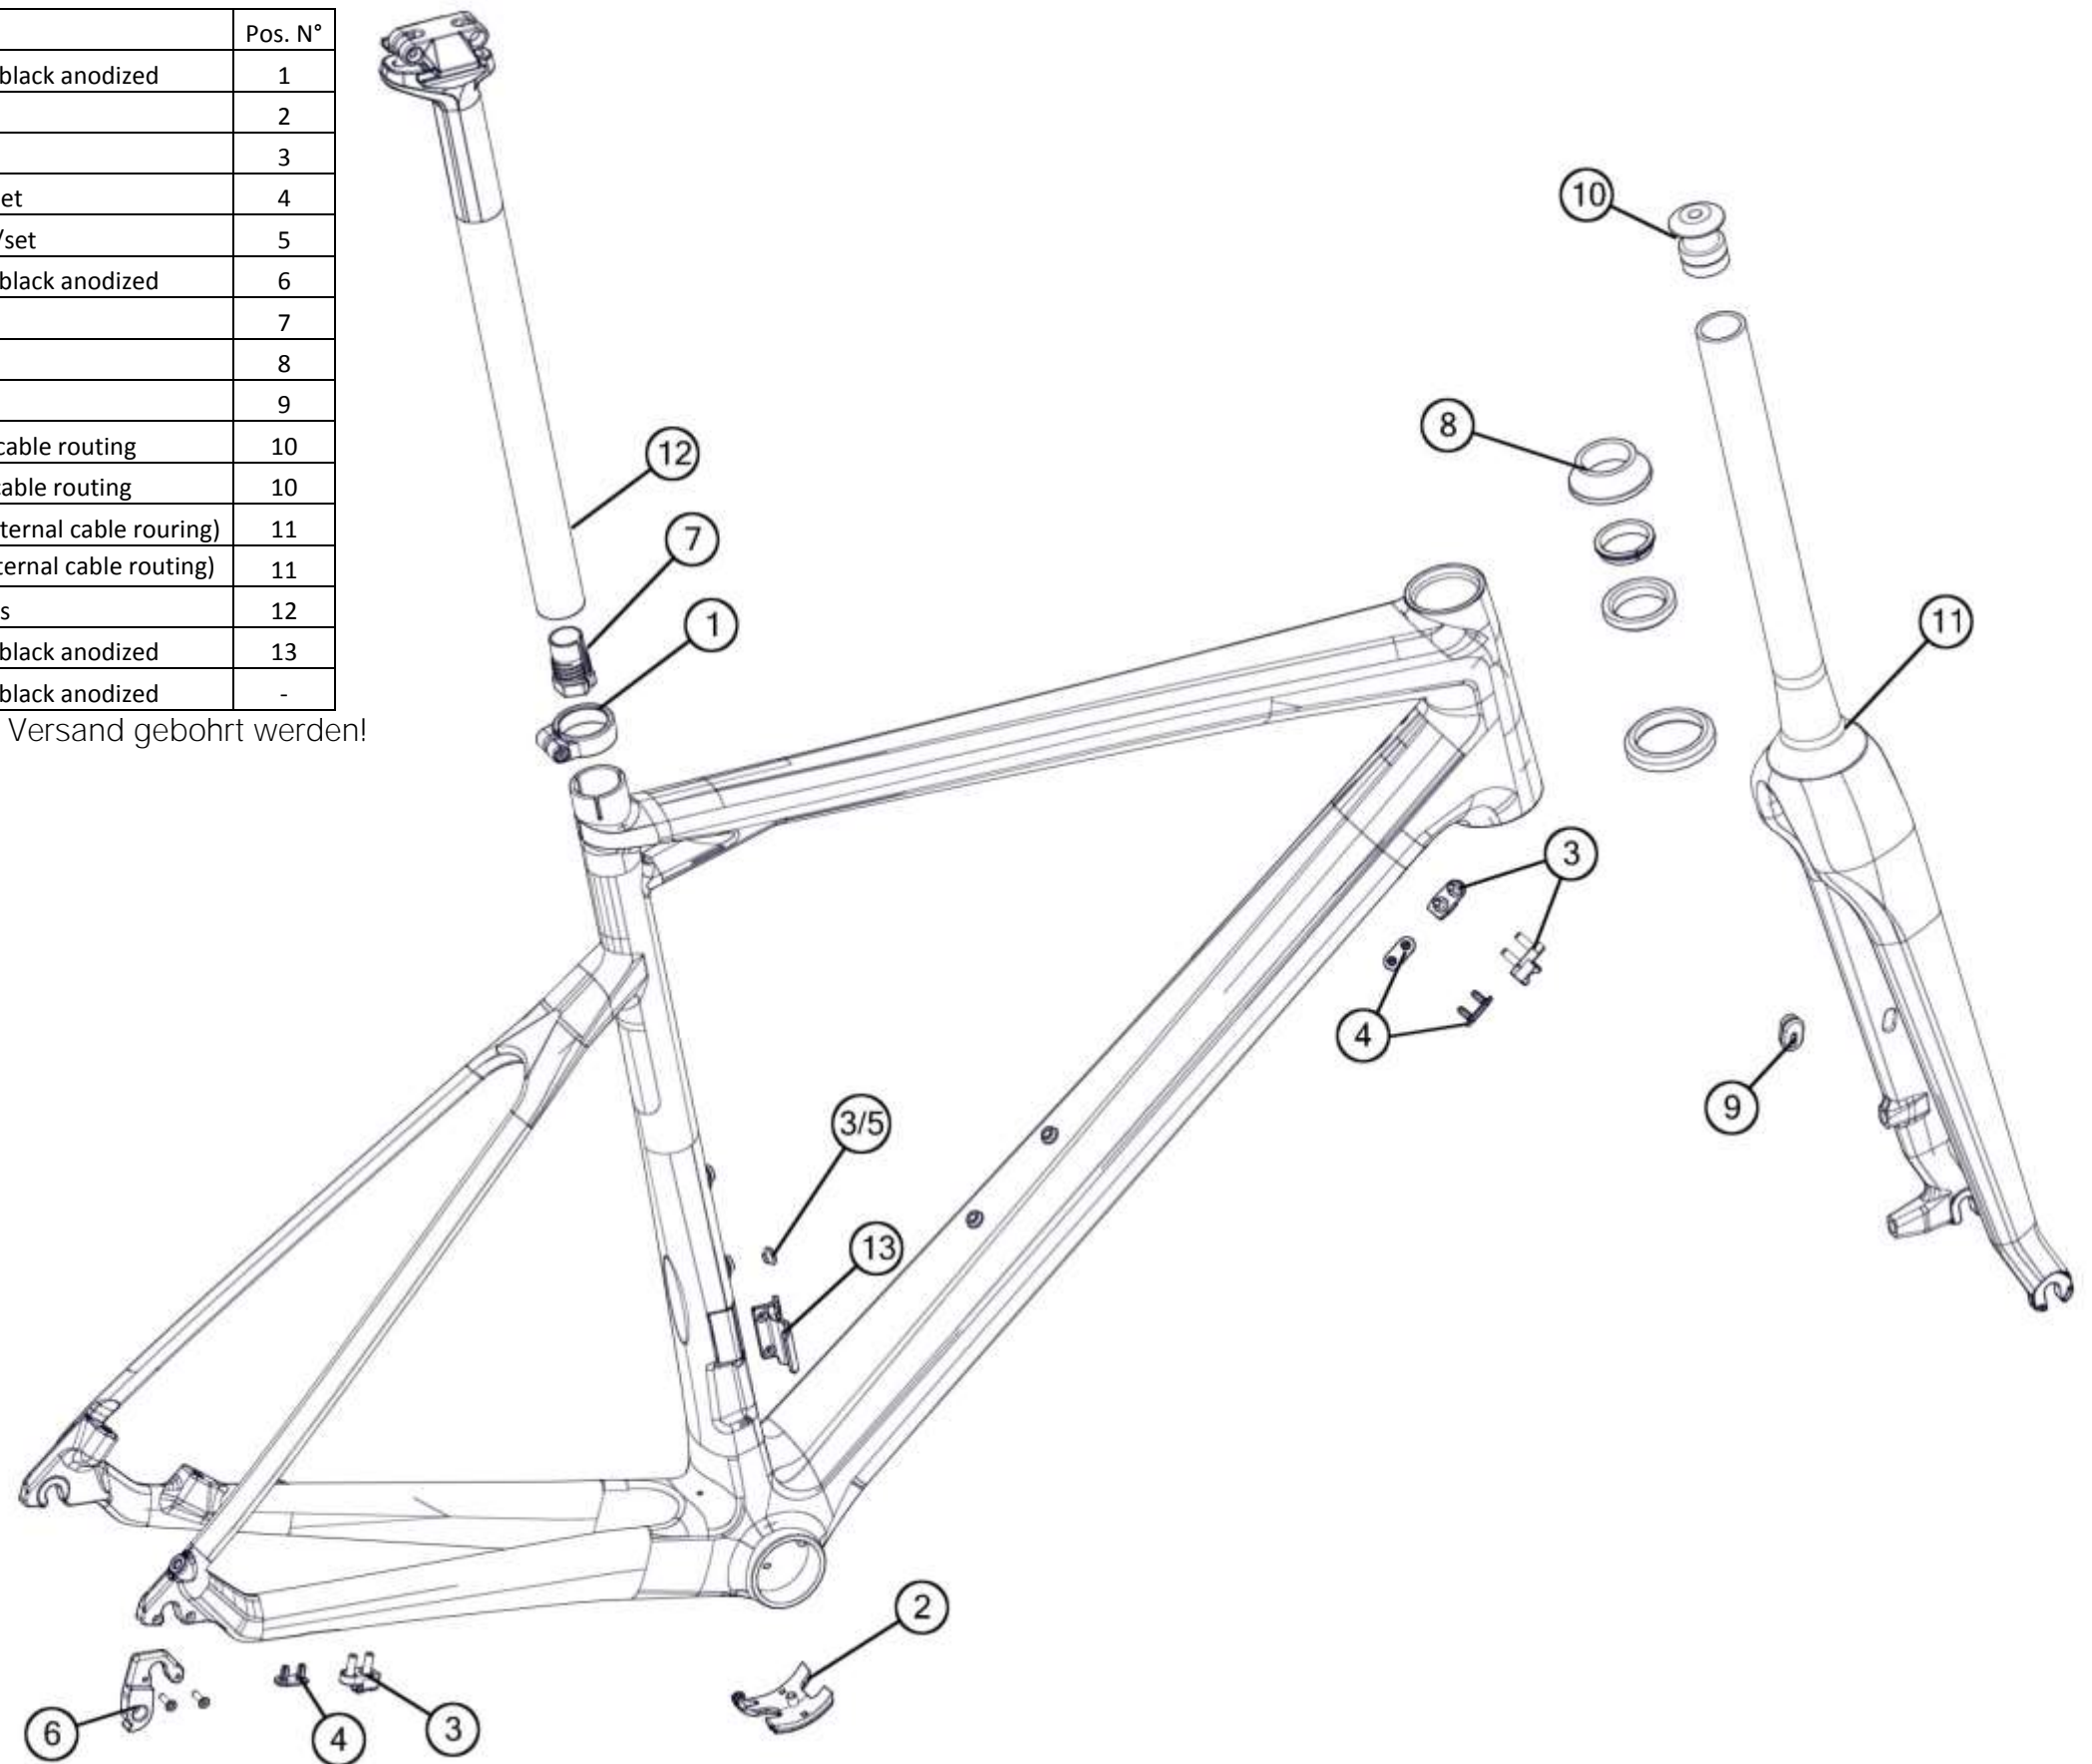

Crossmachine CX01

Part N°	Part Name	Description	Pos. N°
212176	Seatpost clamp # 10	sandblasted black anodized	1
212180	BB cable guide # 1	black	2
212538	Mech. Kit # 2	black	3
213680	Di2 kit # 2	black, 3pcs/set	4
213693	Di2 plug kit # 2	Black, 10pcs/set	5
212177	Dropout #37	sandblasted black anodized	6
219532	Battery adapter, compliance post	black	7
220210	Headset VP B304AC	black	8
212551	Cable rubber plug	black	9
213682	Expander # 2	for external cable routing	10
220579	Expander # 3	for internal cable routing	10
223181	16R3 fork, team red	team red (external cable routing)	11
220208	15R1 fork, team red	team red (internal cable routing)	11
220209	Compliancepost 3mm, stealth	stealth decals	12
222959	CX01 FD hanger kit	sandblasted black anodized	13
222960	CX01 FD cover	sandblasted black anodized	-

*Achtung! Loch für Kabelführung in der Gabel muss vor Versand gebohrt werden!