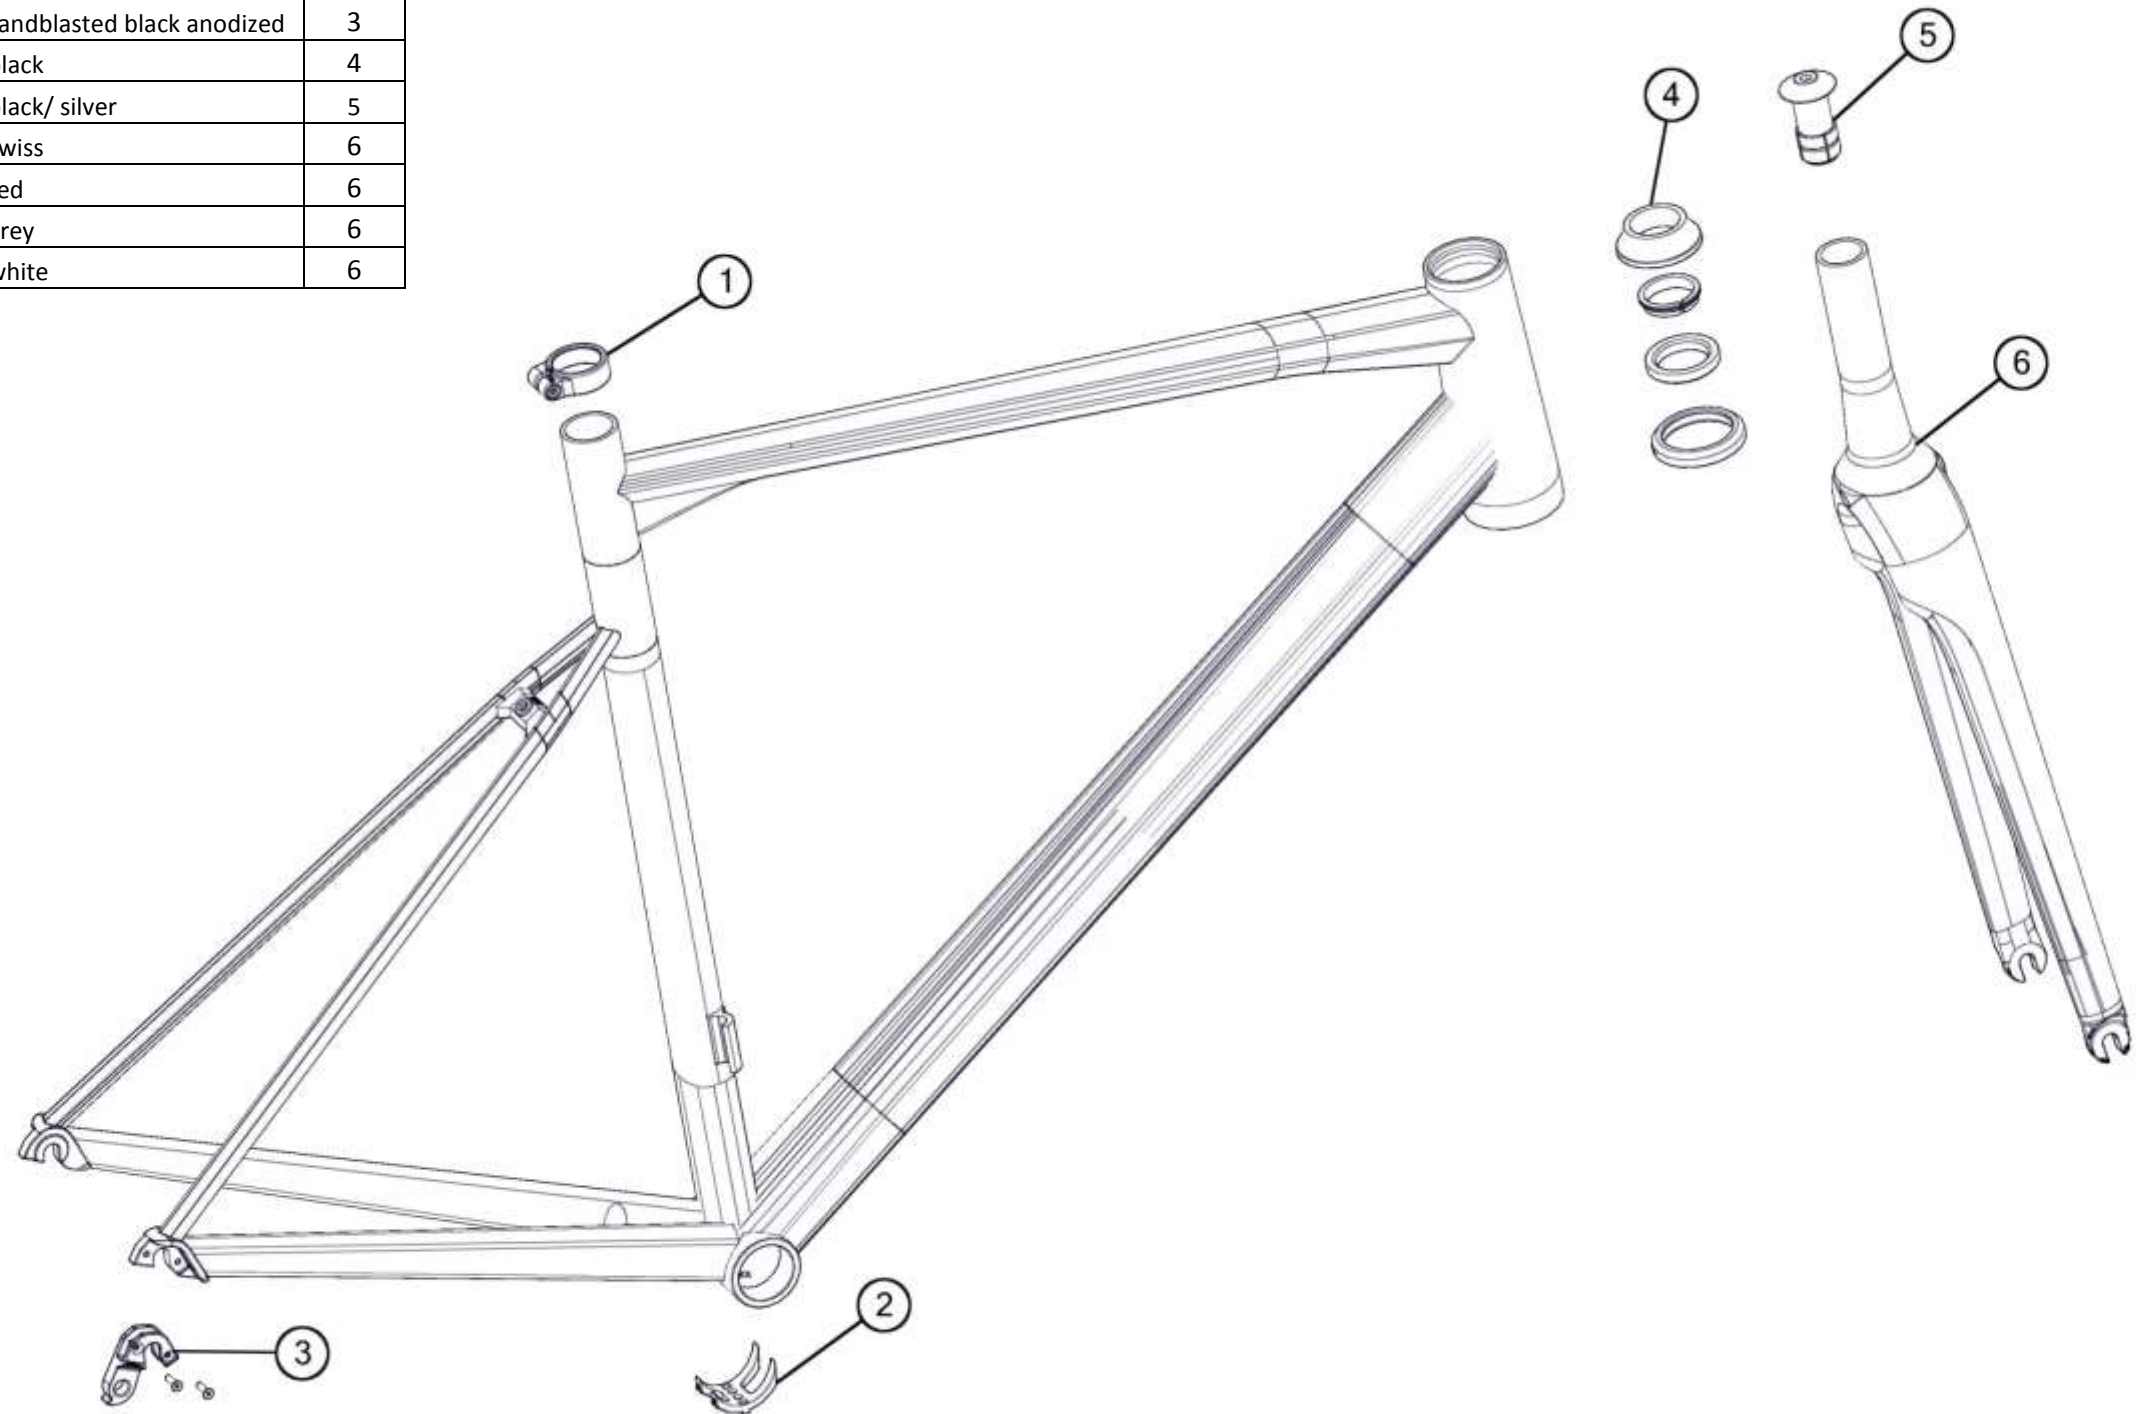

Teammachine ALR01

Part N°	Part Name	Description	Pos. N°
212166	seatpost clamp #8	sandblasted black anodized	1
222797	Cable Guide #15	black	2
214967	Dropout # 41	sandblasted black anodized	3
213694	Headset VP-B302AC	black	4
220579	Expander # 3	black/ silver	5
222798	ALR01 fork, swiss	swiss	6
222799	ALR01 fork, red	red	6
222800	ALR01 fork, grey	grey	6
222801	ALR01 fork, white	white	6