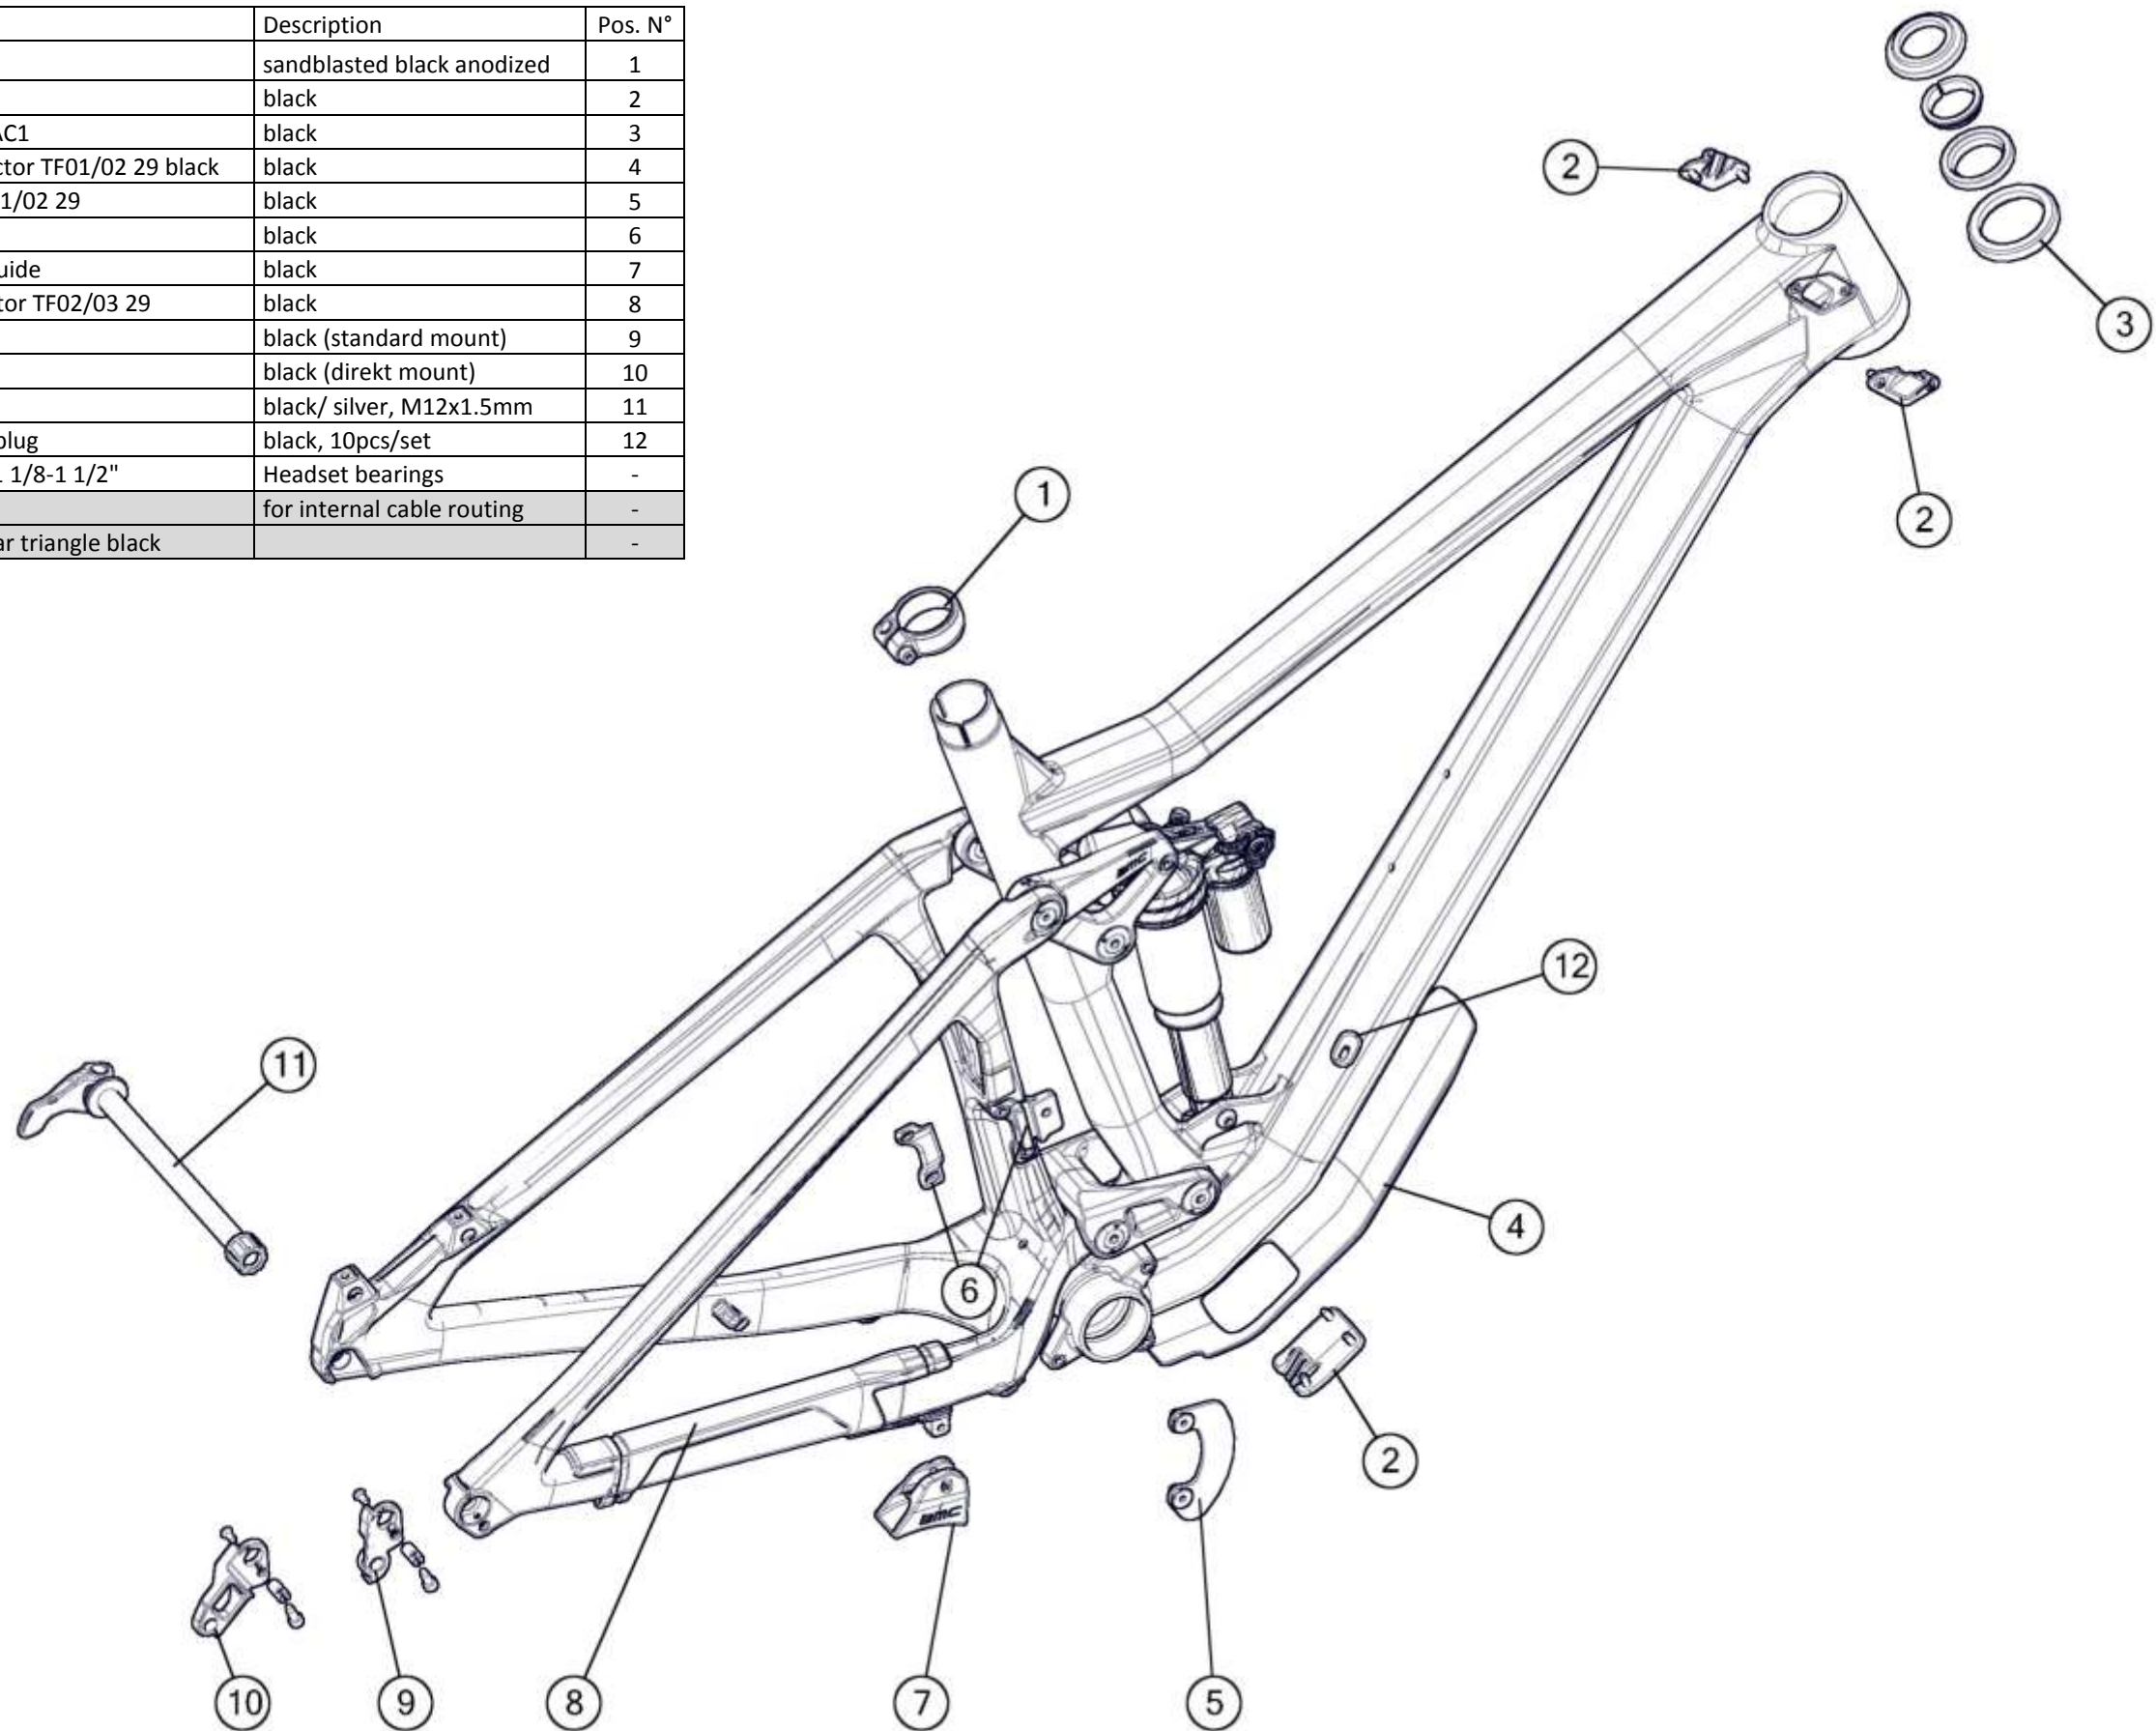

Trailfox 02

Part N°	Part Name	Description	Pos. N°
207460	Raceclamp	sandblasted black anodized	1
216103	Cable guide # 7	black	2
214989	Headset VP-A45AC1	black	3
221327	Downtube protector TF01/02 29 black	black	4
216105	Chaincatcher TF01/02 29	black	5
216104	FD Hanger Kit	black	6
214983	Chainstay chainguide	black	7
216109	Chainstay protector TF02/03 29	black	8
214986	Dropout # 44	black (standard mount)	9
214987	Dropout # 45	black (direkt mount)	10
214988	Axle & Nut	black/ silver, M12x1.5mm	11
212551	RD cable rubber plug	black, 10pcs/set	12
222105	MTB bearing kit 1 1/8-1 1/2"	Headset bearings	-
213707	Foam Tube	for internal cable routing	-
300175 - 003922	Trailfox 02/03 rear triangle black		-