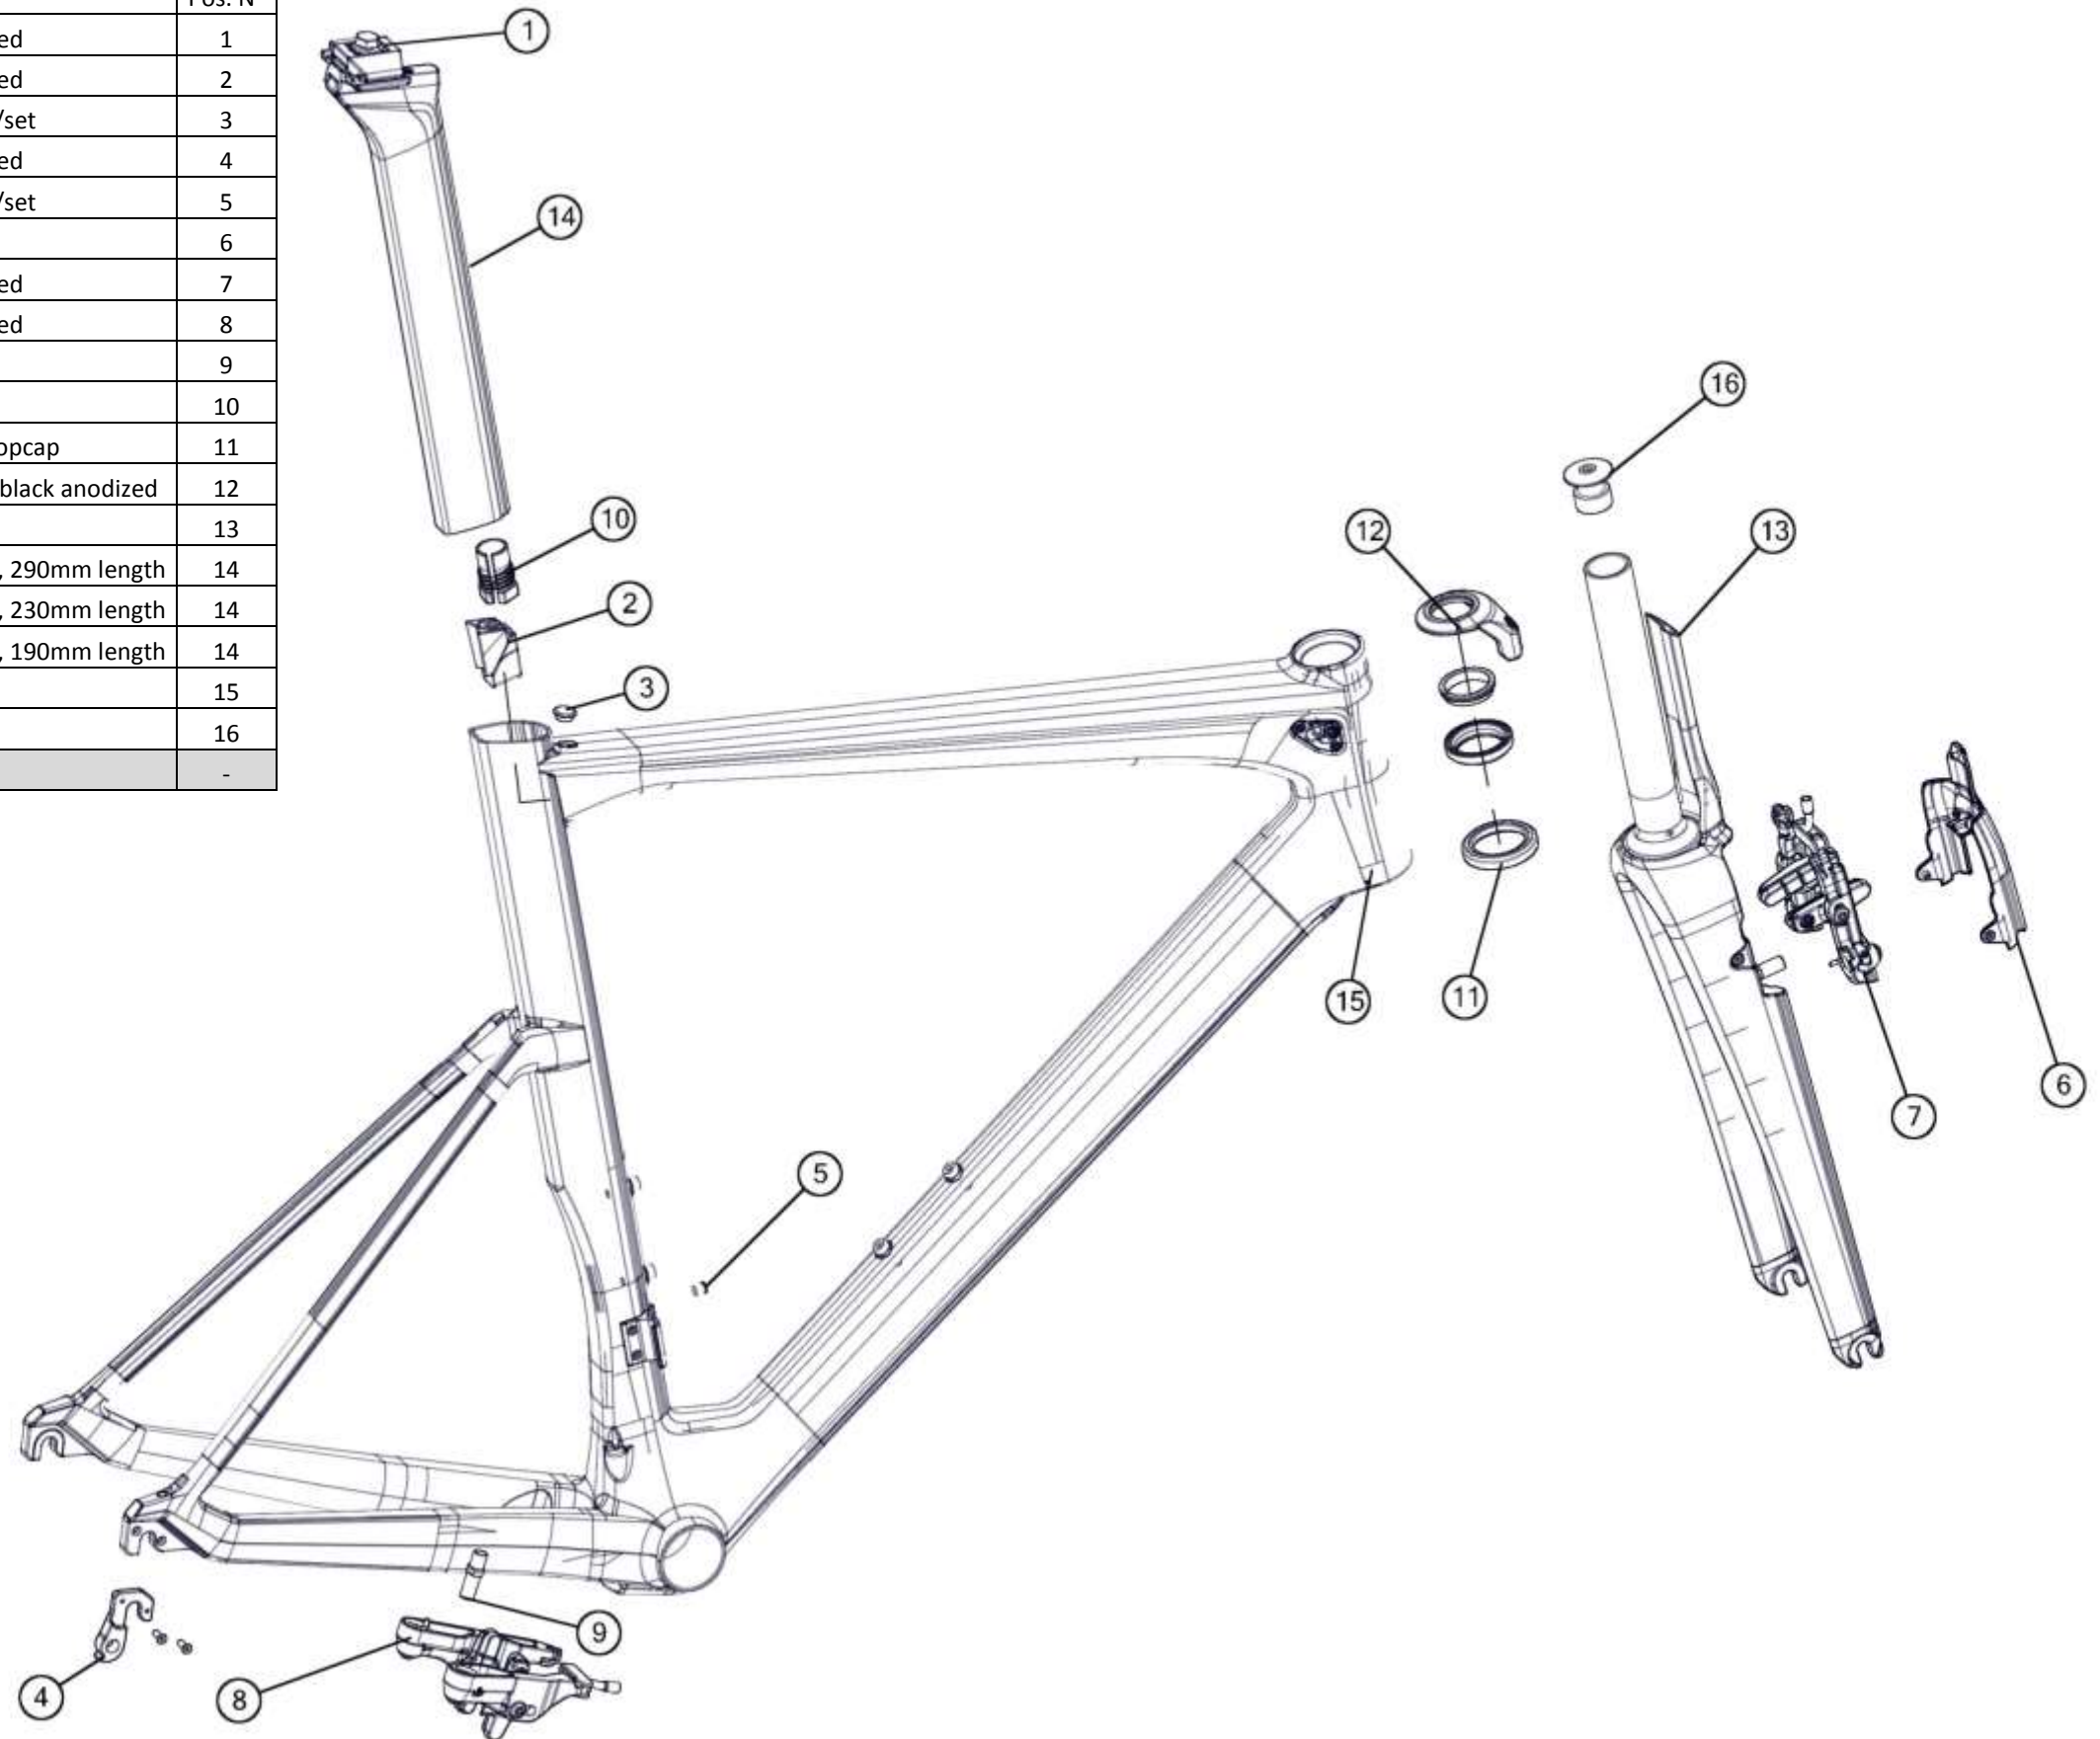

Timemachine TMR01

Part N°	Part Name	Description	Pos. N°
212482	Saddle clamp # 1	black anodized	1
212483	Seatpost clamp # 11	black anodized	2
212484	Seatpost clamp rubber plug # 1	black, 10pcs/set	3
212486	Dropout #40	black anodized	4
212492	Di2 plug Kit # 3	black, 10pcs/set	5
212494	fork cover	UD Carbon	6
212495	front brake TMR	black anodized	7
212496	rear brake TMR	black anodized	8
212497	Brake pivot kit # 1	silver	9
212500	Internal battery adapter	black	10
213708	Headset VP B153UC	black, incl. Topcap	11
215423	Headset topcap	sandblasted black anodized	12
222951	Aero Road Fork, white	white	13
222773	Aero Road Post _SP290, White Icon	white decals, 290mm length	14
222774	Aero Road Post _SP230, White Icon	white decals, 230mm length	14
222775	Aero Road Post _SP190, White Icon	white decals, 190mm length	14
215686	TMR01 fork bumpers	black, 1 pair	15
213682	Expander # 2	black/silver	16
213707	Foam tube	Black	-