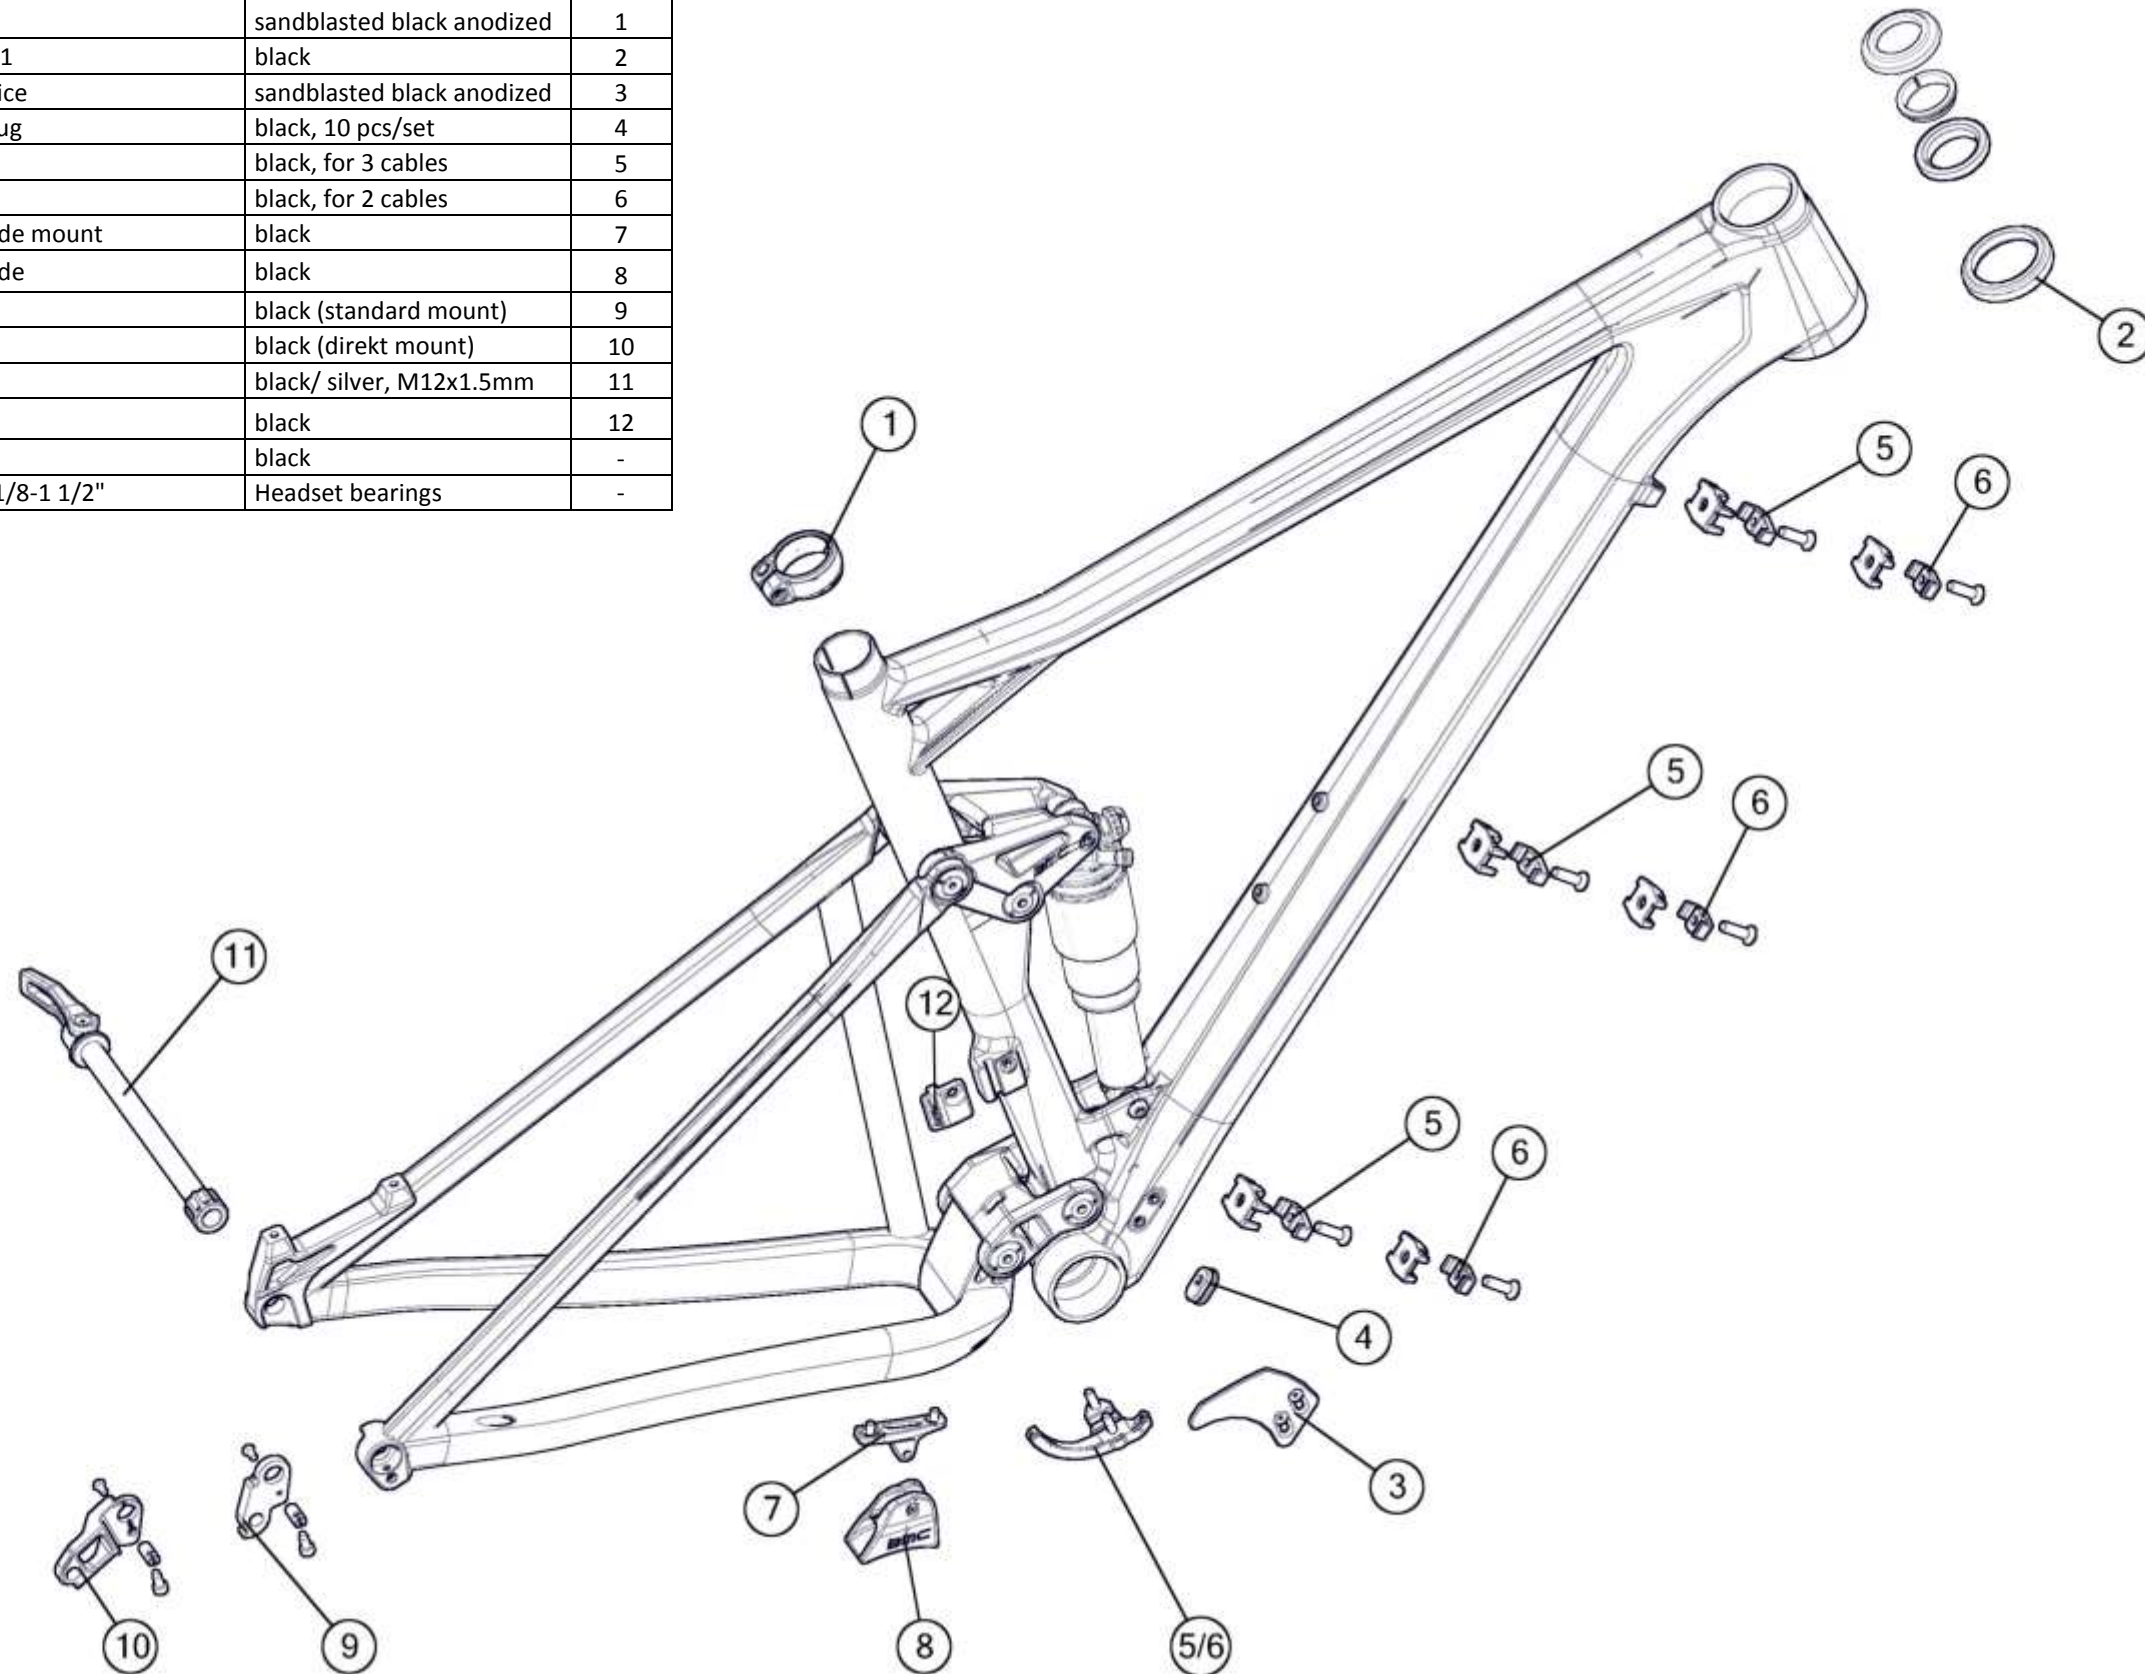

Fourstroke 02

Part N°	Part Name	Description	Pos. N°
207460	Raceclamp	sandblasted black anodized	1
214989	Headset VP-A45AC1	black	2
212548	Anti chainsuck device	sandblasted black anodized	3
212551	RD cable rubber plug	black, 10 pcs/set	4
214984	Cable guide #3	black, for 3 cables	5
214985	Cable Guide #4	black, for 2 cables	6
214990	Chainstay chainguide mount	black	7
214983	Chainstay chainguide	black	8
214986	Dropout # 44	black (standard mount)	9
214987	Dropout # 45	black (direkt mount)	10
214988	Axle & Nut	black/ silver, M12x1.5mm	11
220000	FD cover	black	12
221328	FD cable stops	black	-
222105	MTB bearing kit 1 1/8-1 1/2"	Headset bearings	-