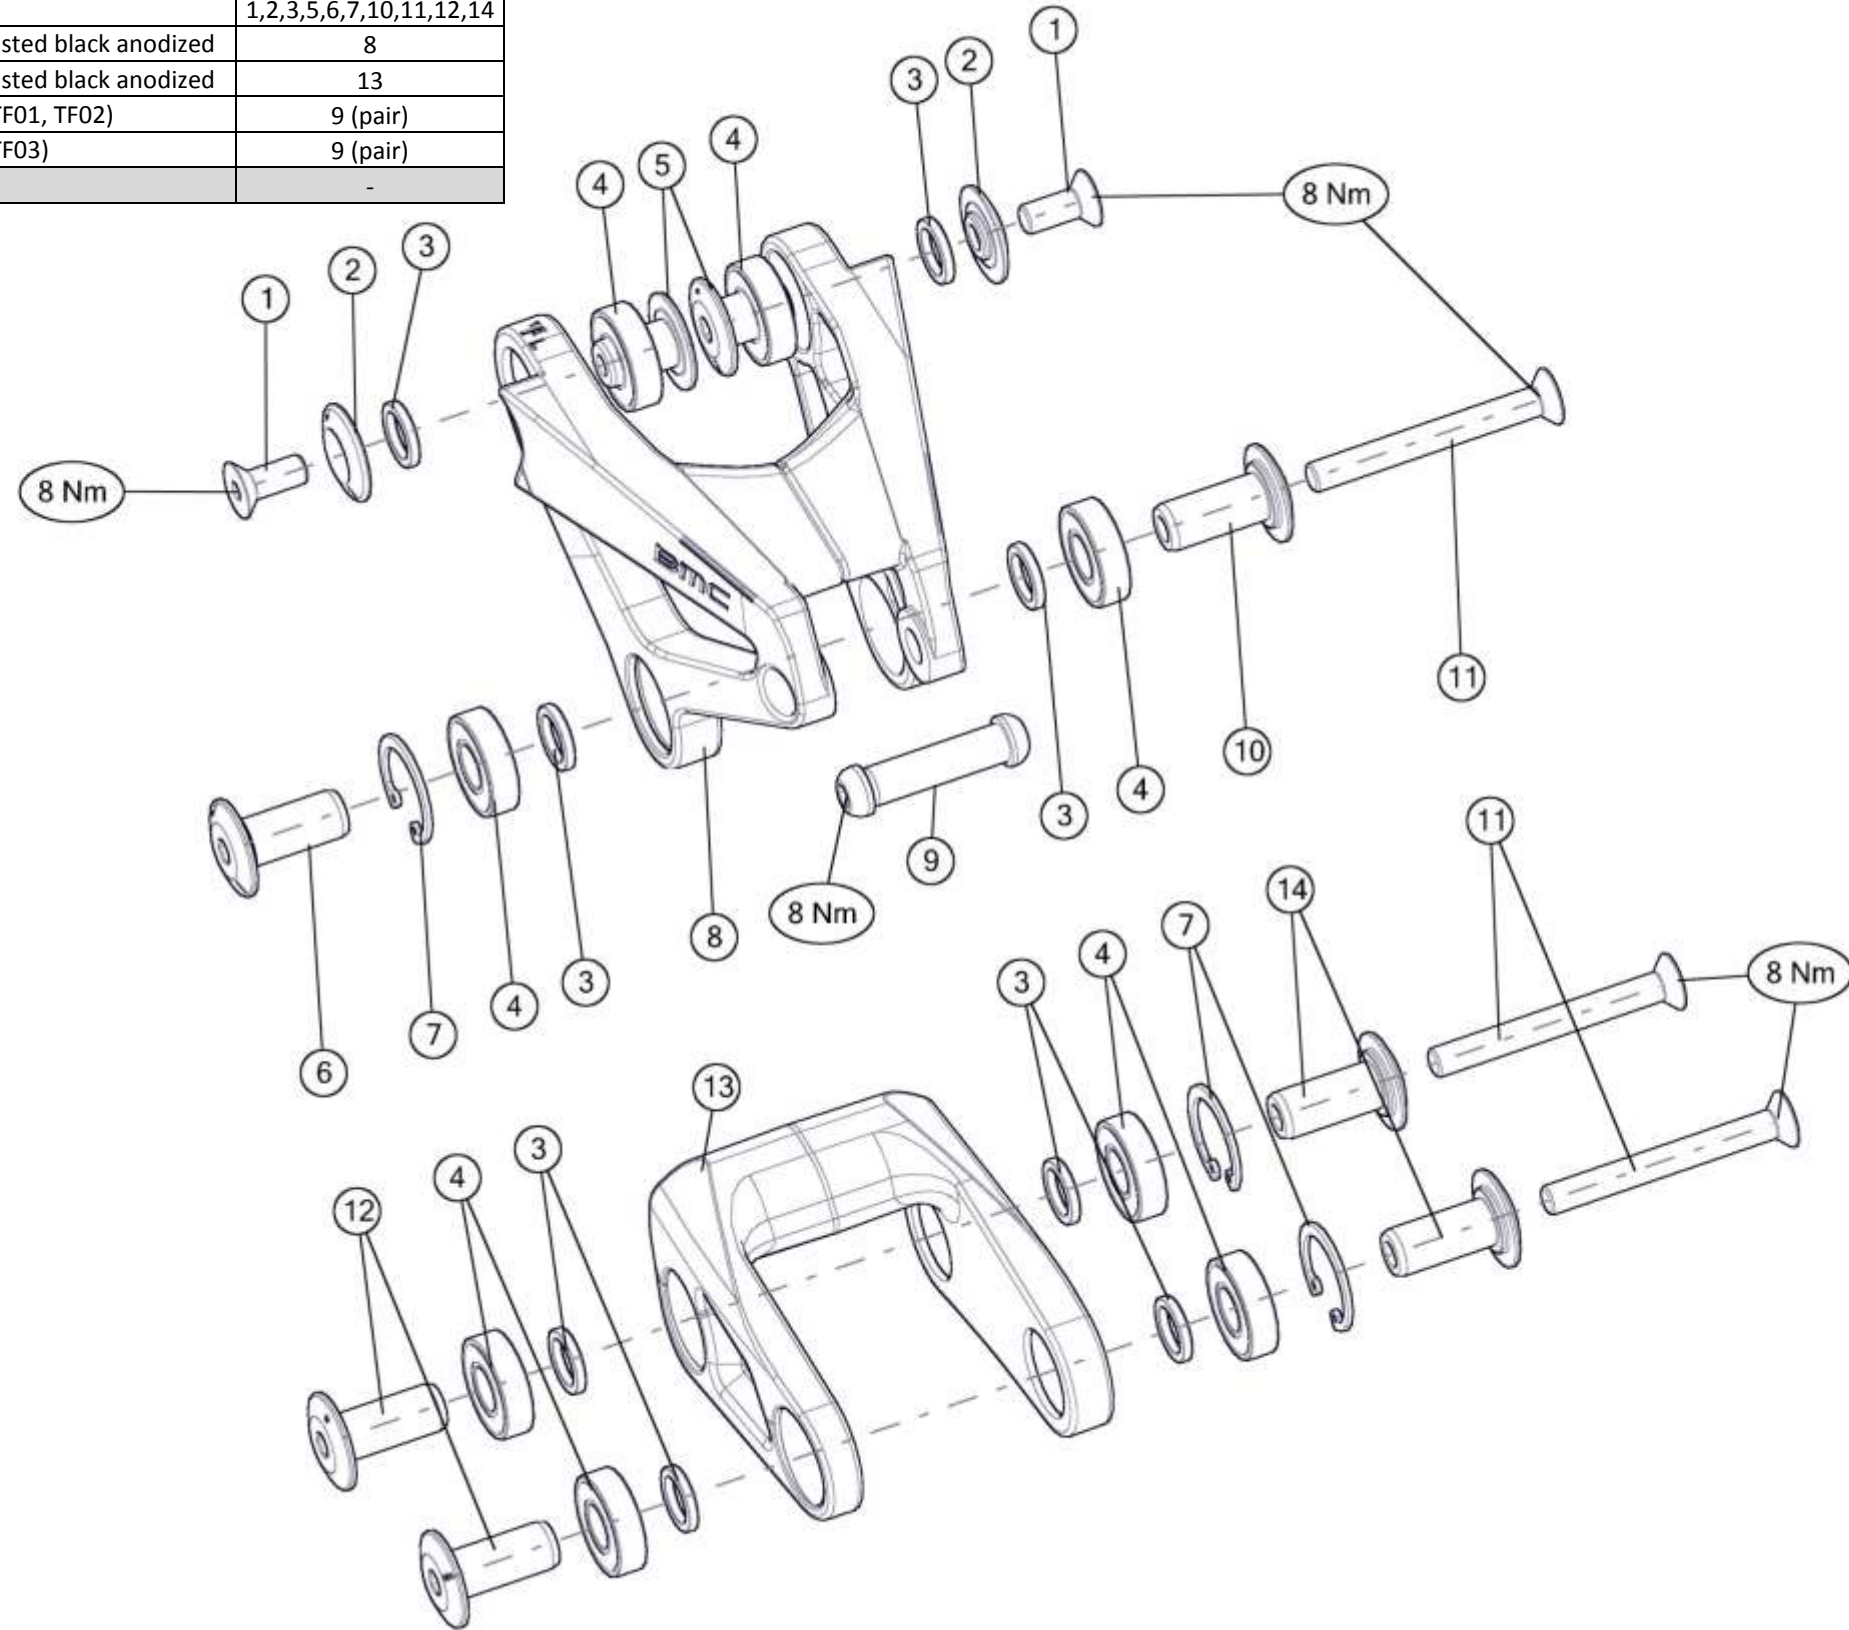

Trailfox suspension parts

Part N°	Part Name	Description	Pos. N°
207443	Bearing Kit	silver	3,4 (8pcs.)
215479	Bolt Kit # 11	black	1,2,3,5,6,7,10,11,12,14
222999	Rockerarm TF-APS, sandblast black	sandblasted black anodized	8
223000	Lowerlink TF-APS, sandblast black	sandblasted black anodized	13
208505	Rear shock bolt set # 1	silver (TF01, TF02)	9 (pair)
216087	Rear shock bolt set # 2	silver (TF03)	9 (pair)
224009	MTT-APS Toolkit	-	-