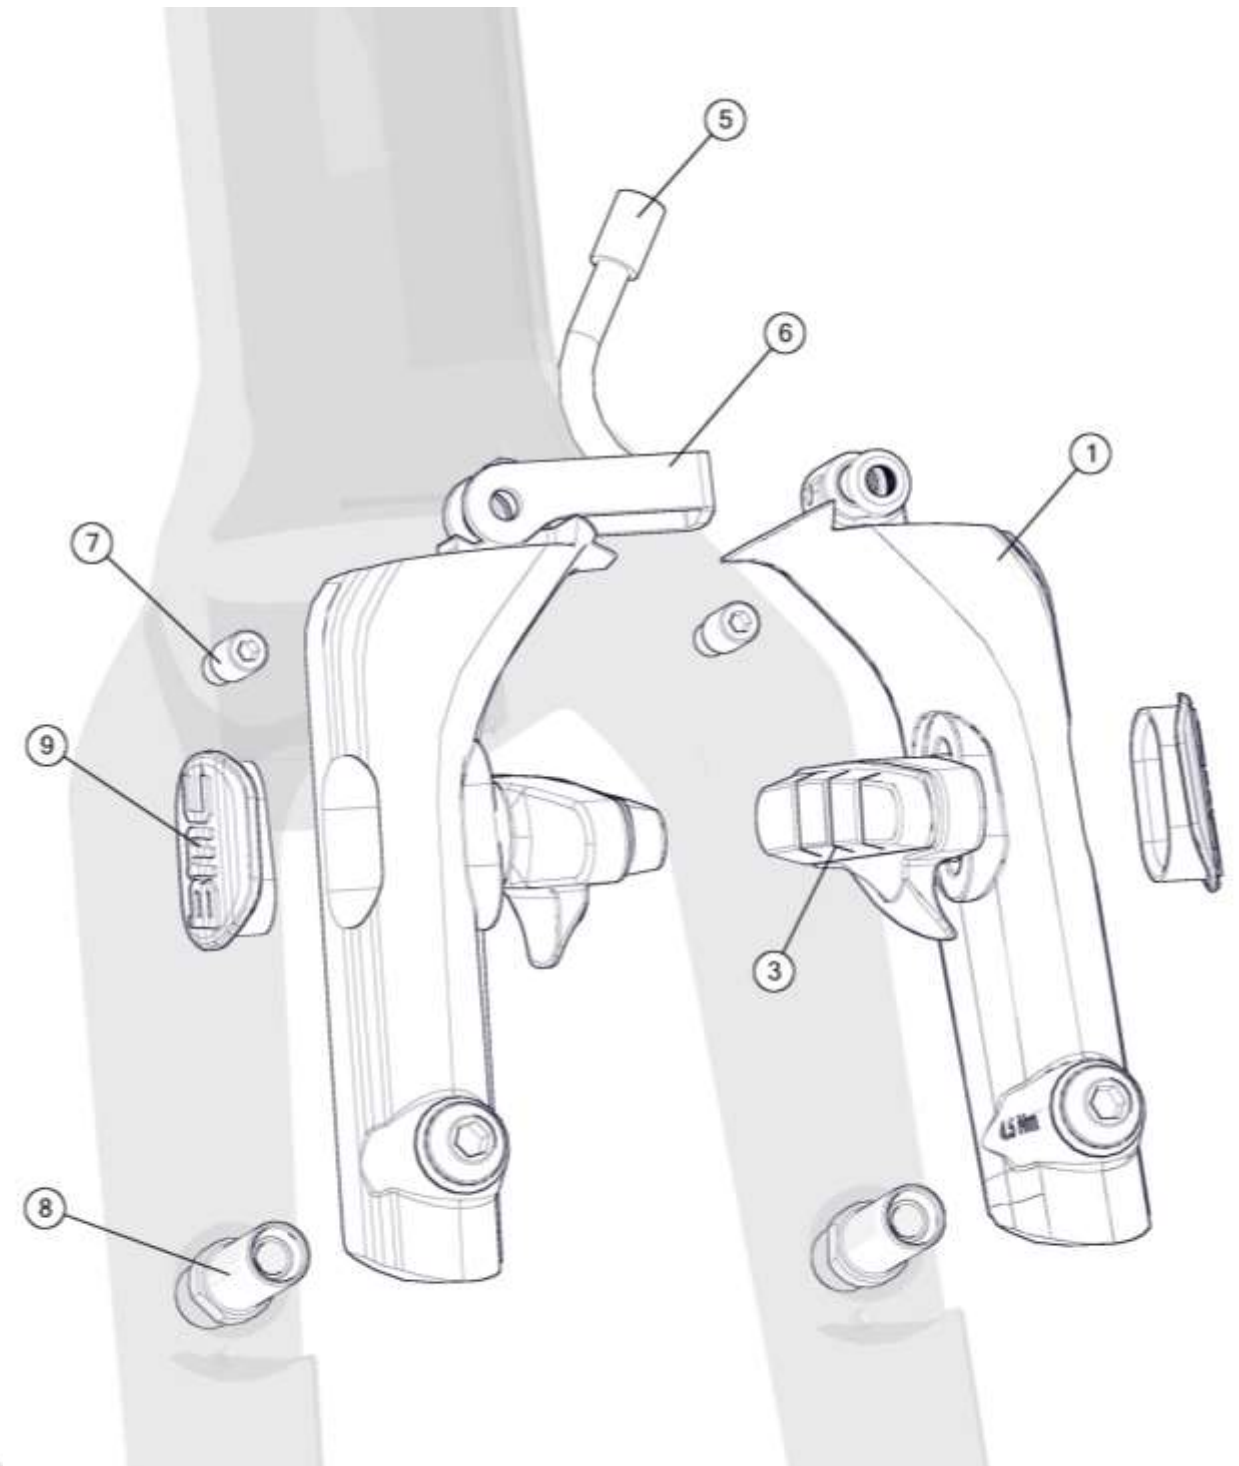

Timemachine TM01 & TM02 brakes

Part N°	Part Name	Description	Pos. N°
210534	front brakes TM	black anodized (only TM01)	1
210535	rear brakes TM	black anodized	2
210536	brake shoe set # 2 (front)	black (pads not included)	3
210537	brake shoe set # 3 (rear)	black (pads not included)	4
210538	pipe	silver	5
210539	hook unit	silver	6
210540	Brake stopper	silver	7
210541	Brake pivot set # 2	silver	8
211113	Rubber plug for front brakes	black	9