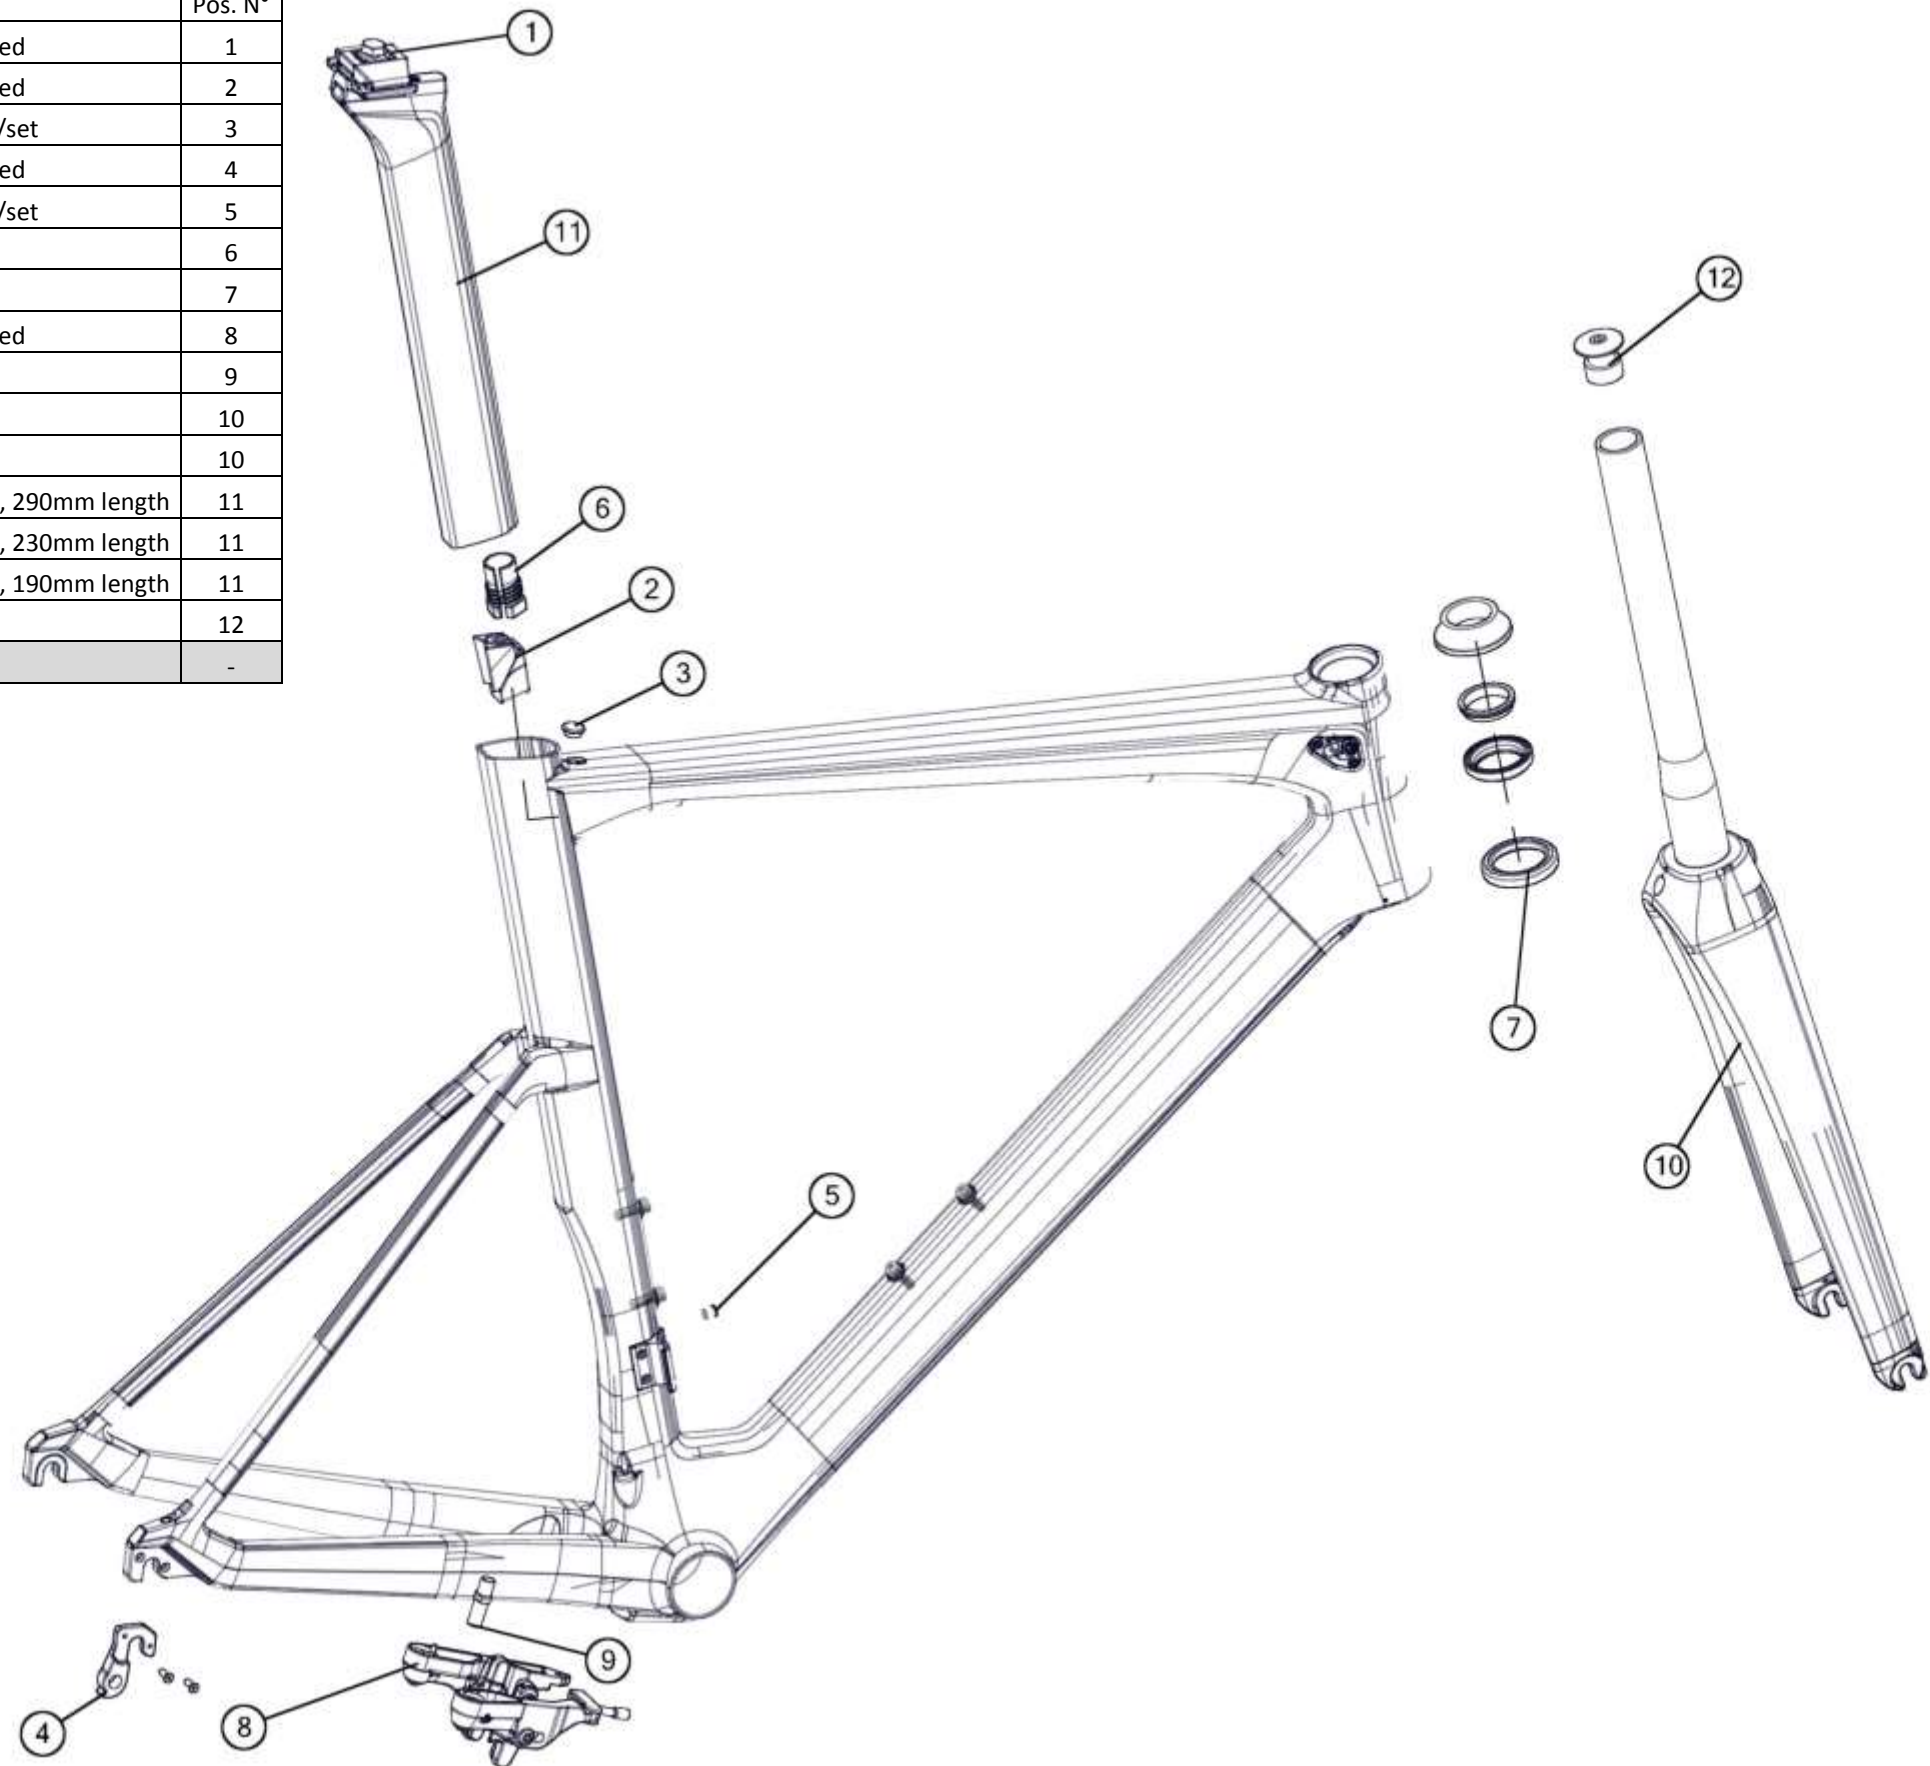

Timemachine TMR02

Part N°	Part Name	Description	Pos. N°
212482	Saddle clamp # 1	black anodized	1
212483	Seatpost clamp # 11	black anodized	2
212484	Seatpost clamp rubber plug # 1	black, 10pcs/set	3
212486	Dropout #40	black anodized	4
212492	Di2 plug Kit # 3	black, 10pcs/set	5
212500	Internal battery adapter	black	6
215425	VP-B153-AC1-BMC	black	7
212496	rear brake TMR	black anodized	8
212497	Brake pivot kit # 1	silver	9
222771	Fork 15-R6, Yellow	yellow	10
222772	Fork 15-R6, Super Red	super red	10
222773	Aero Road Post_SP290, White Icon	white decals, 290mm length	11
222774	Aero Road Post_SP230, White Icon	white decals, 230mm length	11
222775	Aero Road Post_SP190, White Icon	white decals, 190mm length	11
213682	Expander # 2	black/silver	12
213707	Foam tube	Black	-