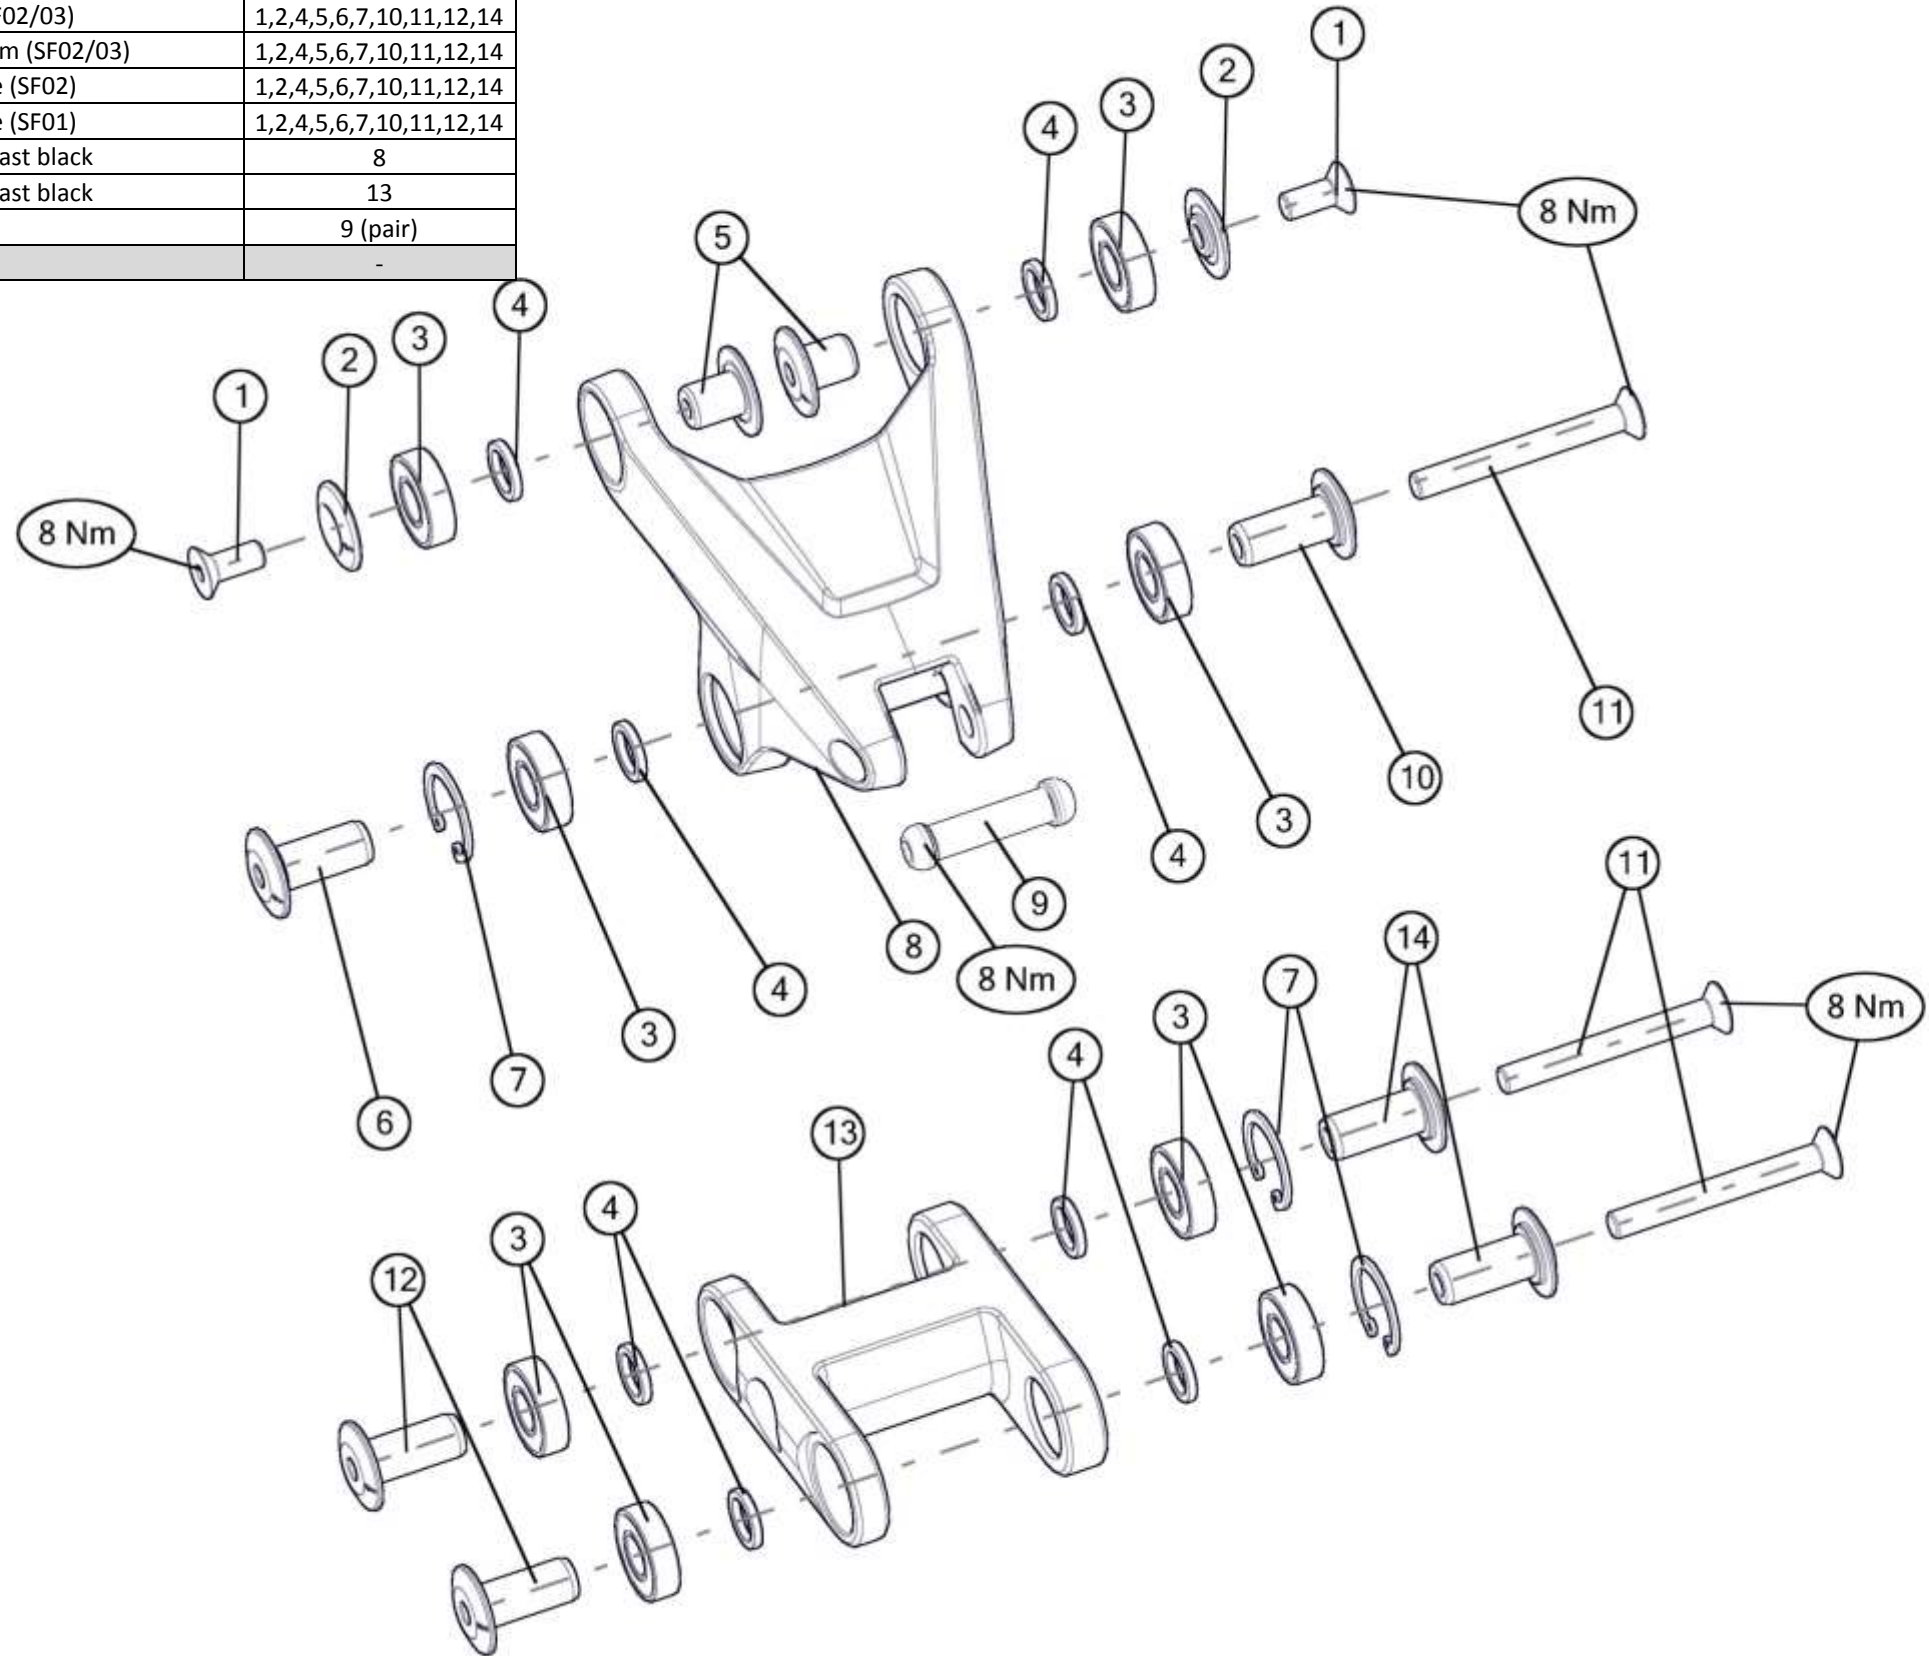

Speedfox suspension parts

Part N°	Part Name	Description	Pos. N°
207443	Bearing Kit	silver	3, 4 (8pcs.)
215479	Bolt Kit # 11	black (SF01)	1,2,4,5,6,7,10,11,12,14
222965	Bolt Kit # 19	black (SF02/03)	1,2,4,5,6,7,10,11,12,14
222996	Bolt Kit # 20	red (SF02/03)	1,2,4,5,6,7,10,11,12,14
222997	Bolt Kit # 21	titanium (SF02/03)	1,2,4,5,6,7,10,11,12,14
222998	Bolt Kit # 22	orange (SF02)	1,2,4,5,6,7,10,11,12,14
222995	Bolt Kit # 23	orange (SF01)	1,2,4,5,6,7,10,11,12,14
222993	Rockerarm SF-APS, sandblast black	sandblast black	8
222994	Lowerlink SF-APS, sandblast black	sandblast black	13
221319	Rear shock bolt set #3	silver	9 (pair)
224009	MTT-APS Toolkit		-