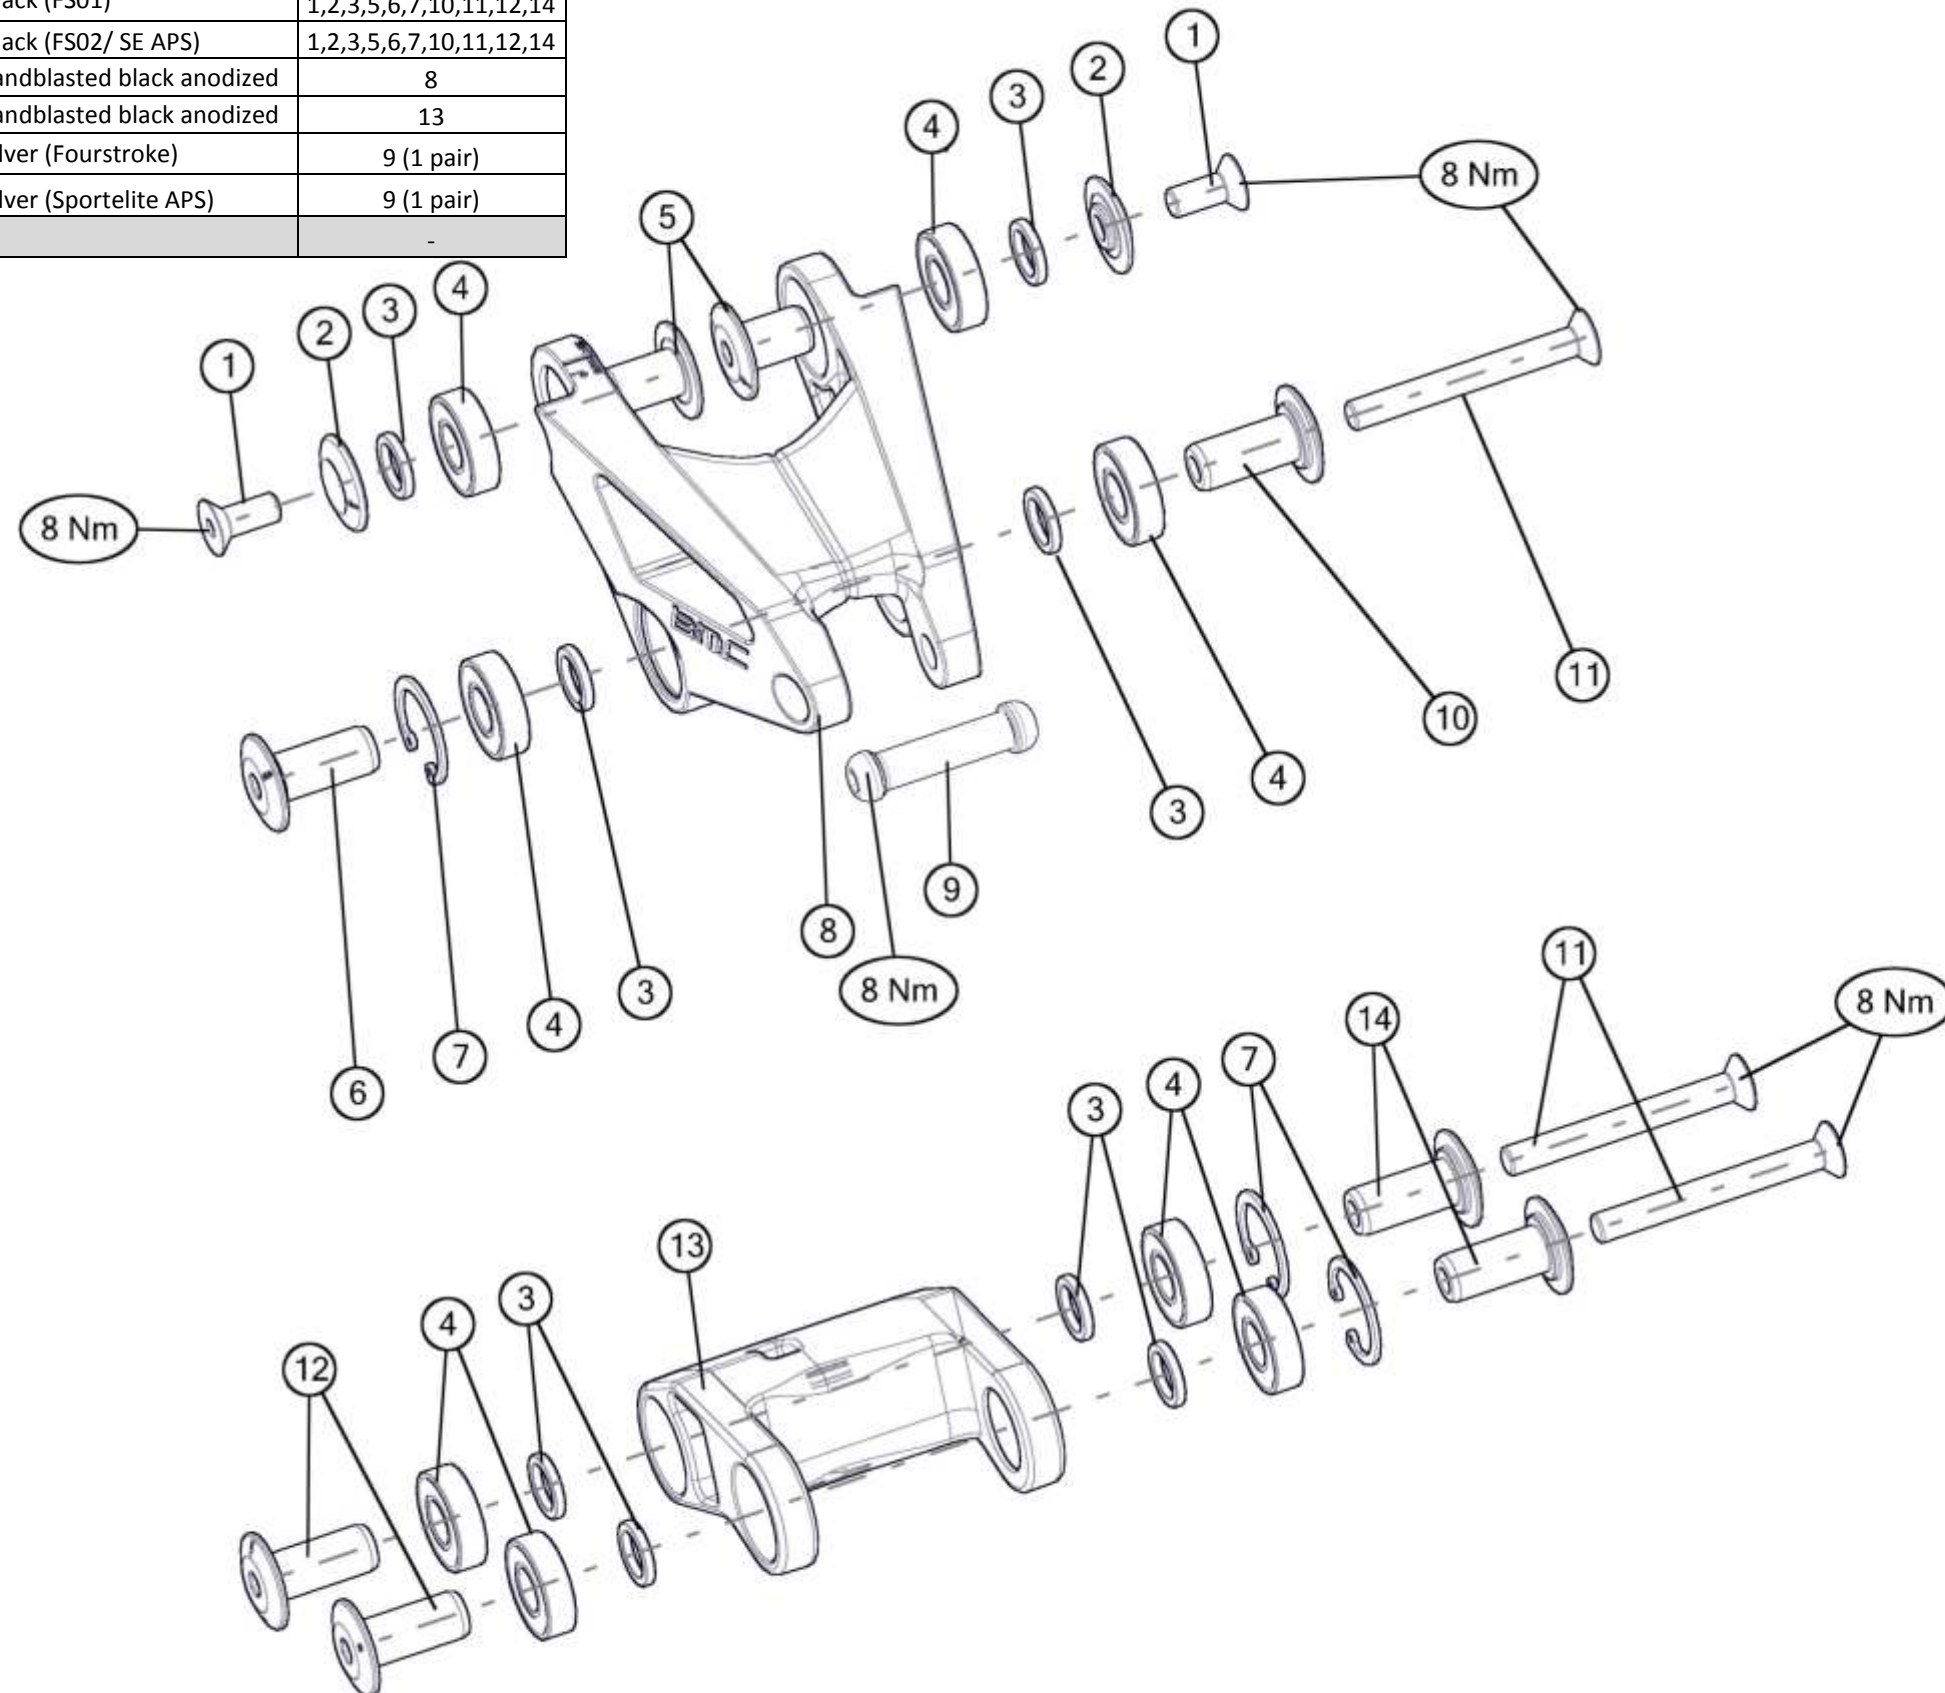

Fourstroke suspension parts

Part N°	Part Name	Description	Pos. N°
207443	Bearing Kit	silver	3,4 (8pcs)
215479	Bolt Kit # 11	black (FS01)	1,2,3,5,6,7,10,11,12,14
216079	Bolt Kit # 14	black (FS02/ SE APS)	1,2,3,5,6,7,10,11,12,14
222990	Rockerarm FS-APS, black	sandblasted black anodized	8
222991	Lowerlink FS-APS, black	sandblasted black anodized	13
208505	Rear shock bolt set # 1	silver (Fourstroke)	9 (1 pair)
216087	Rear shock bolt set # 2	silver (Sportelite APS)	9 (1 pair)
224009	MTT-APS Toolkit	-	-