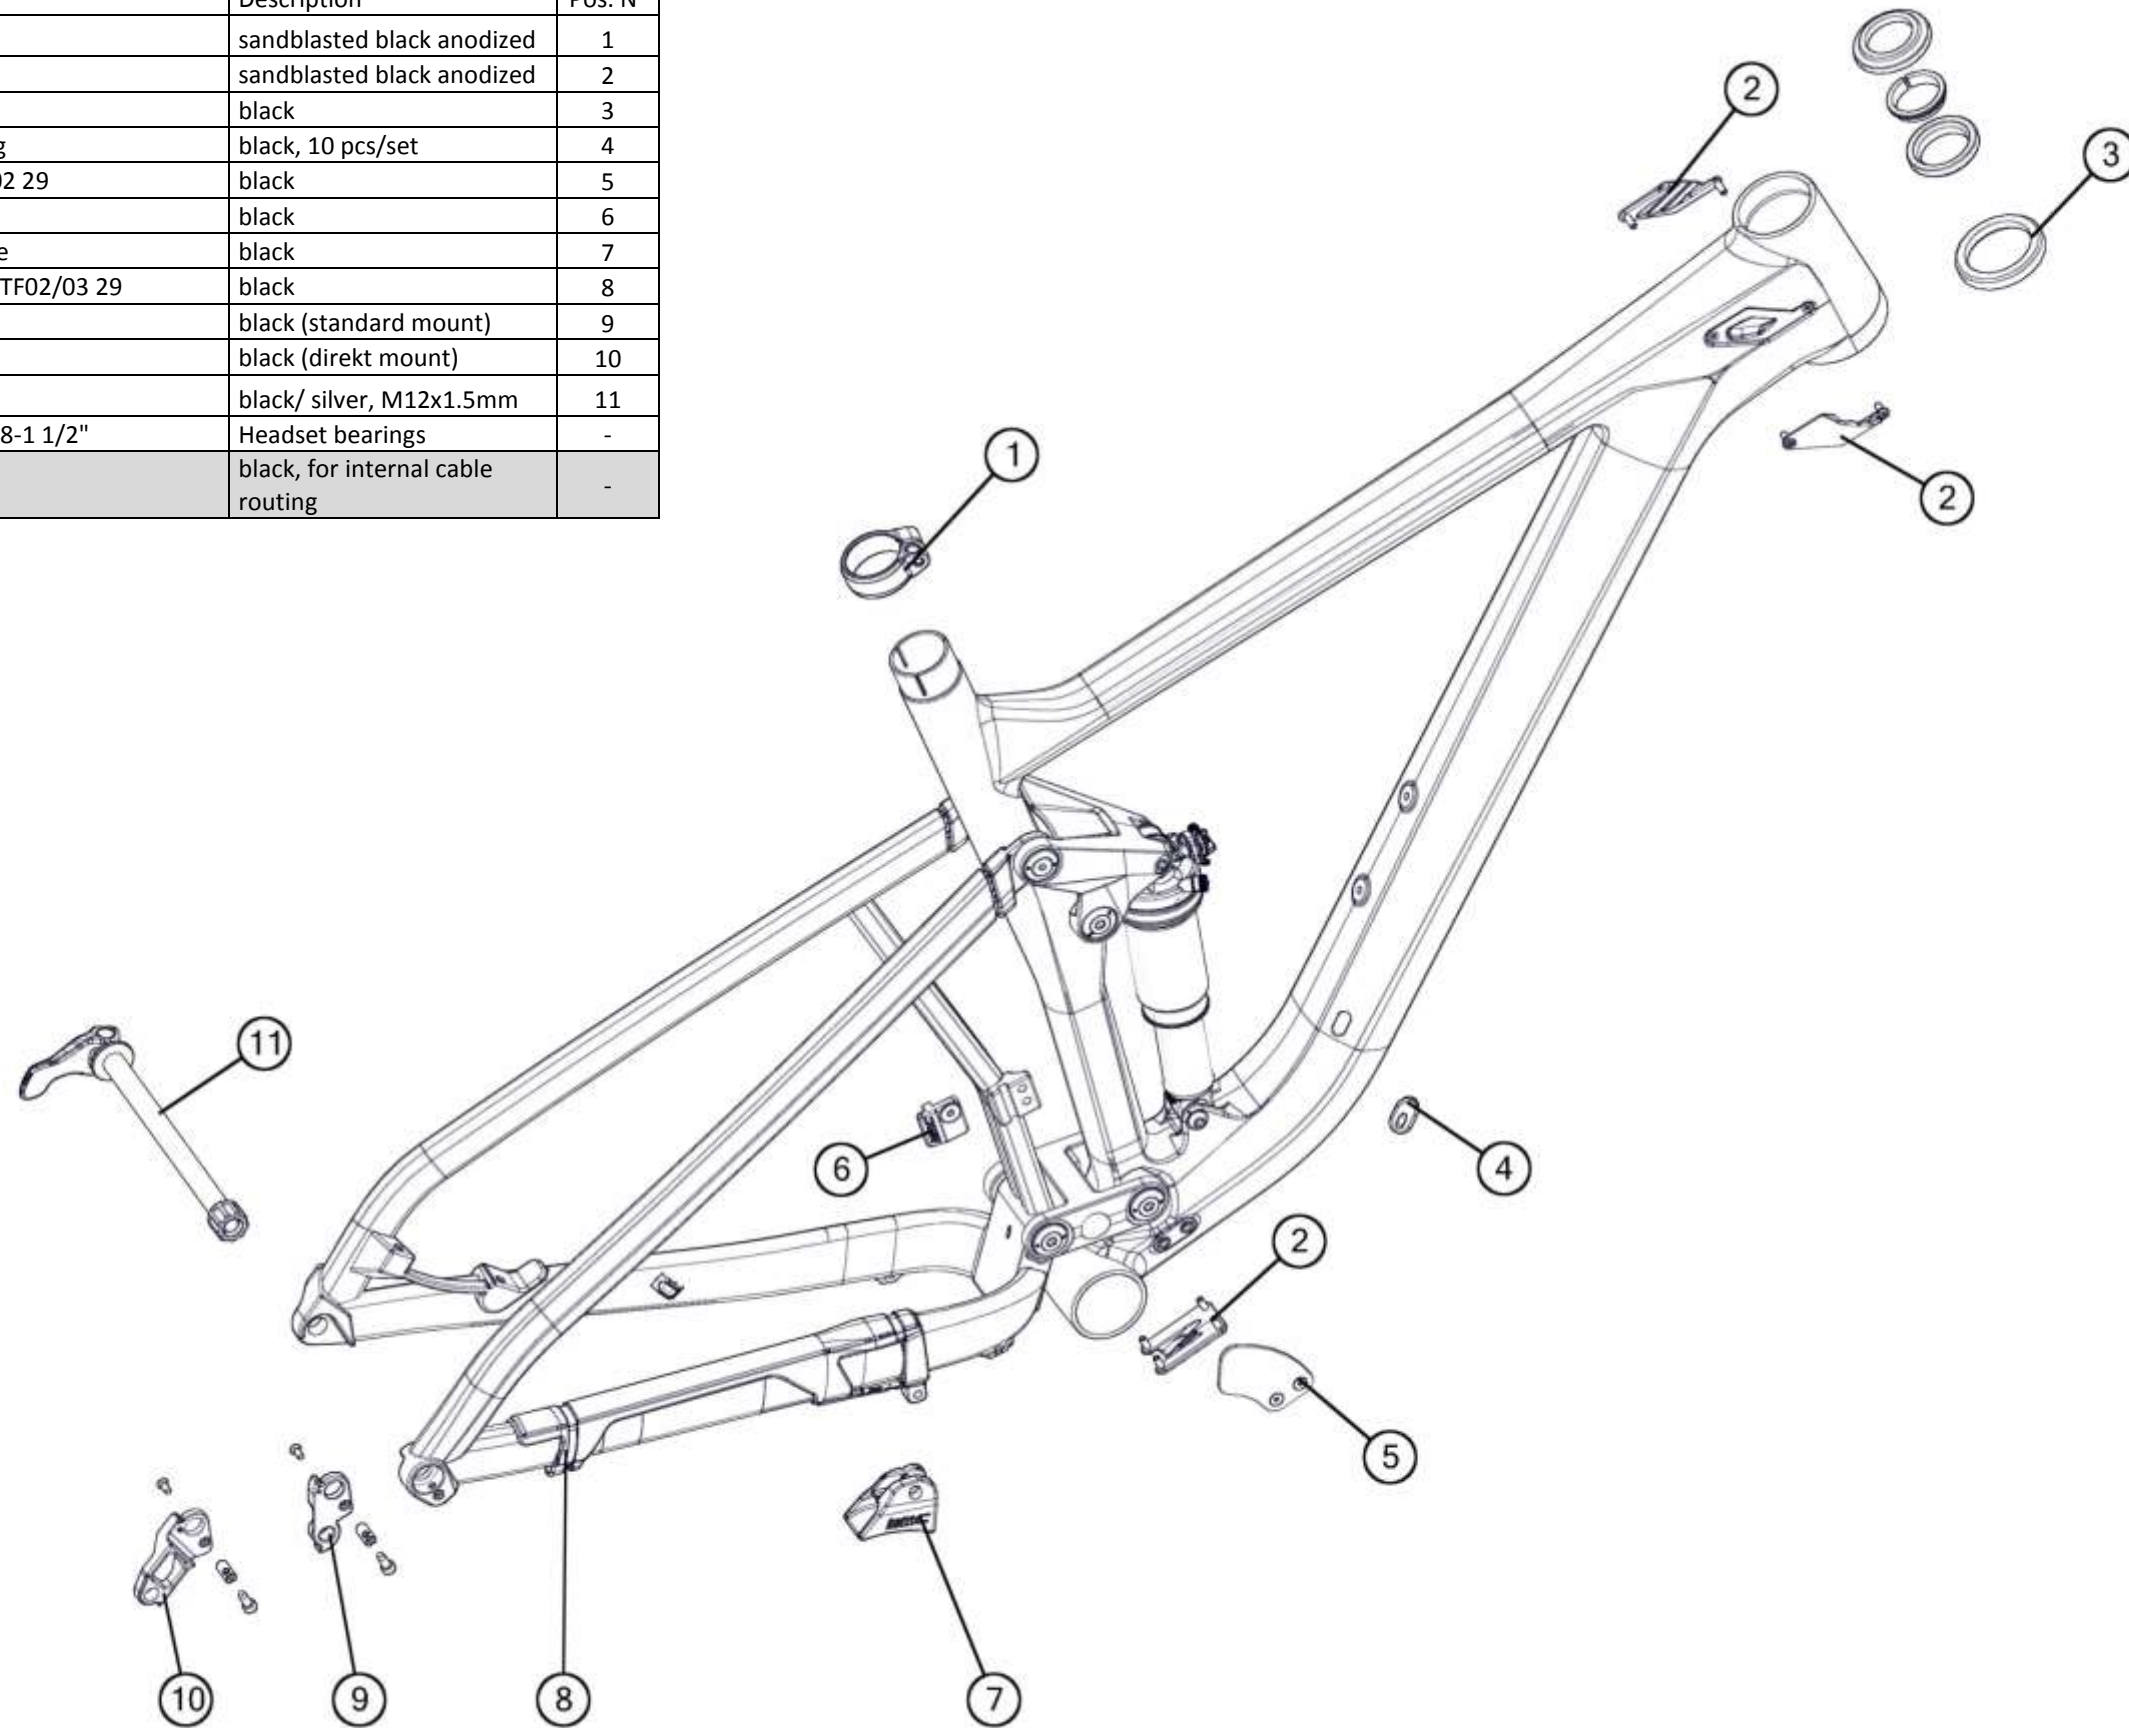

Speedfox 02

Part N°	Part Name	Description	Pos. N°
207460	Raceclamp	sandblasted black anodized	1
221312	Cable guide # 11	sandblasted black anodized	2
214989	Headset VP-A45AC1	black	3
212551	RD cable rubber plug	black, 10 pcs/set	4
221315	Chaincatcher SF01/02 29	black	5
220000	FD Cover	black	6
214983	Chainstay chainguide	black	7
216109	Chainstay protector TF02/03 29	black	8
214986	Dropout # 44	black (standard mount)	9
214987	Dropout # 45	black (direkt mount)	10
214988	Axle & Nut	black/ silver, M12x1.5mm	11
222105	MTB bearing kit 1 1/8-1 1/2"	Headset bearings	-
213707	Foam Tube	black, for internal cable routing	-