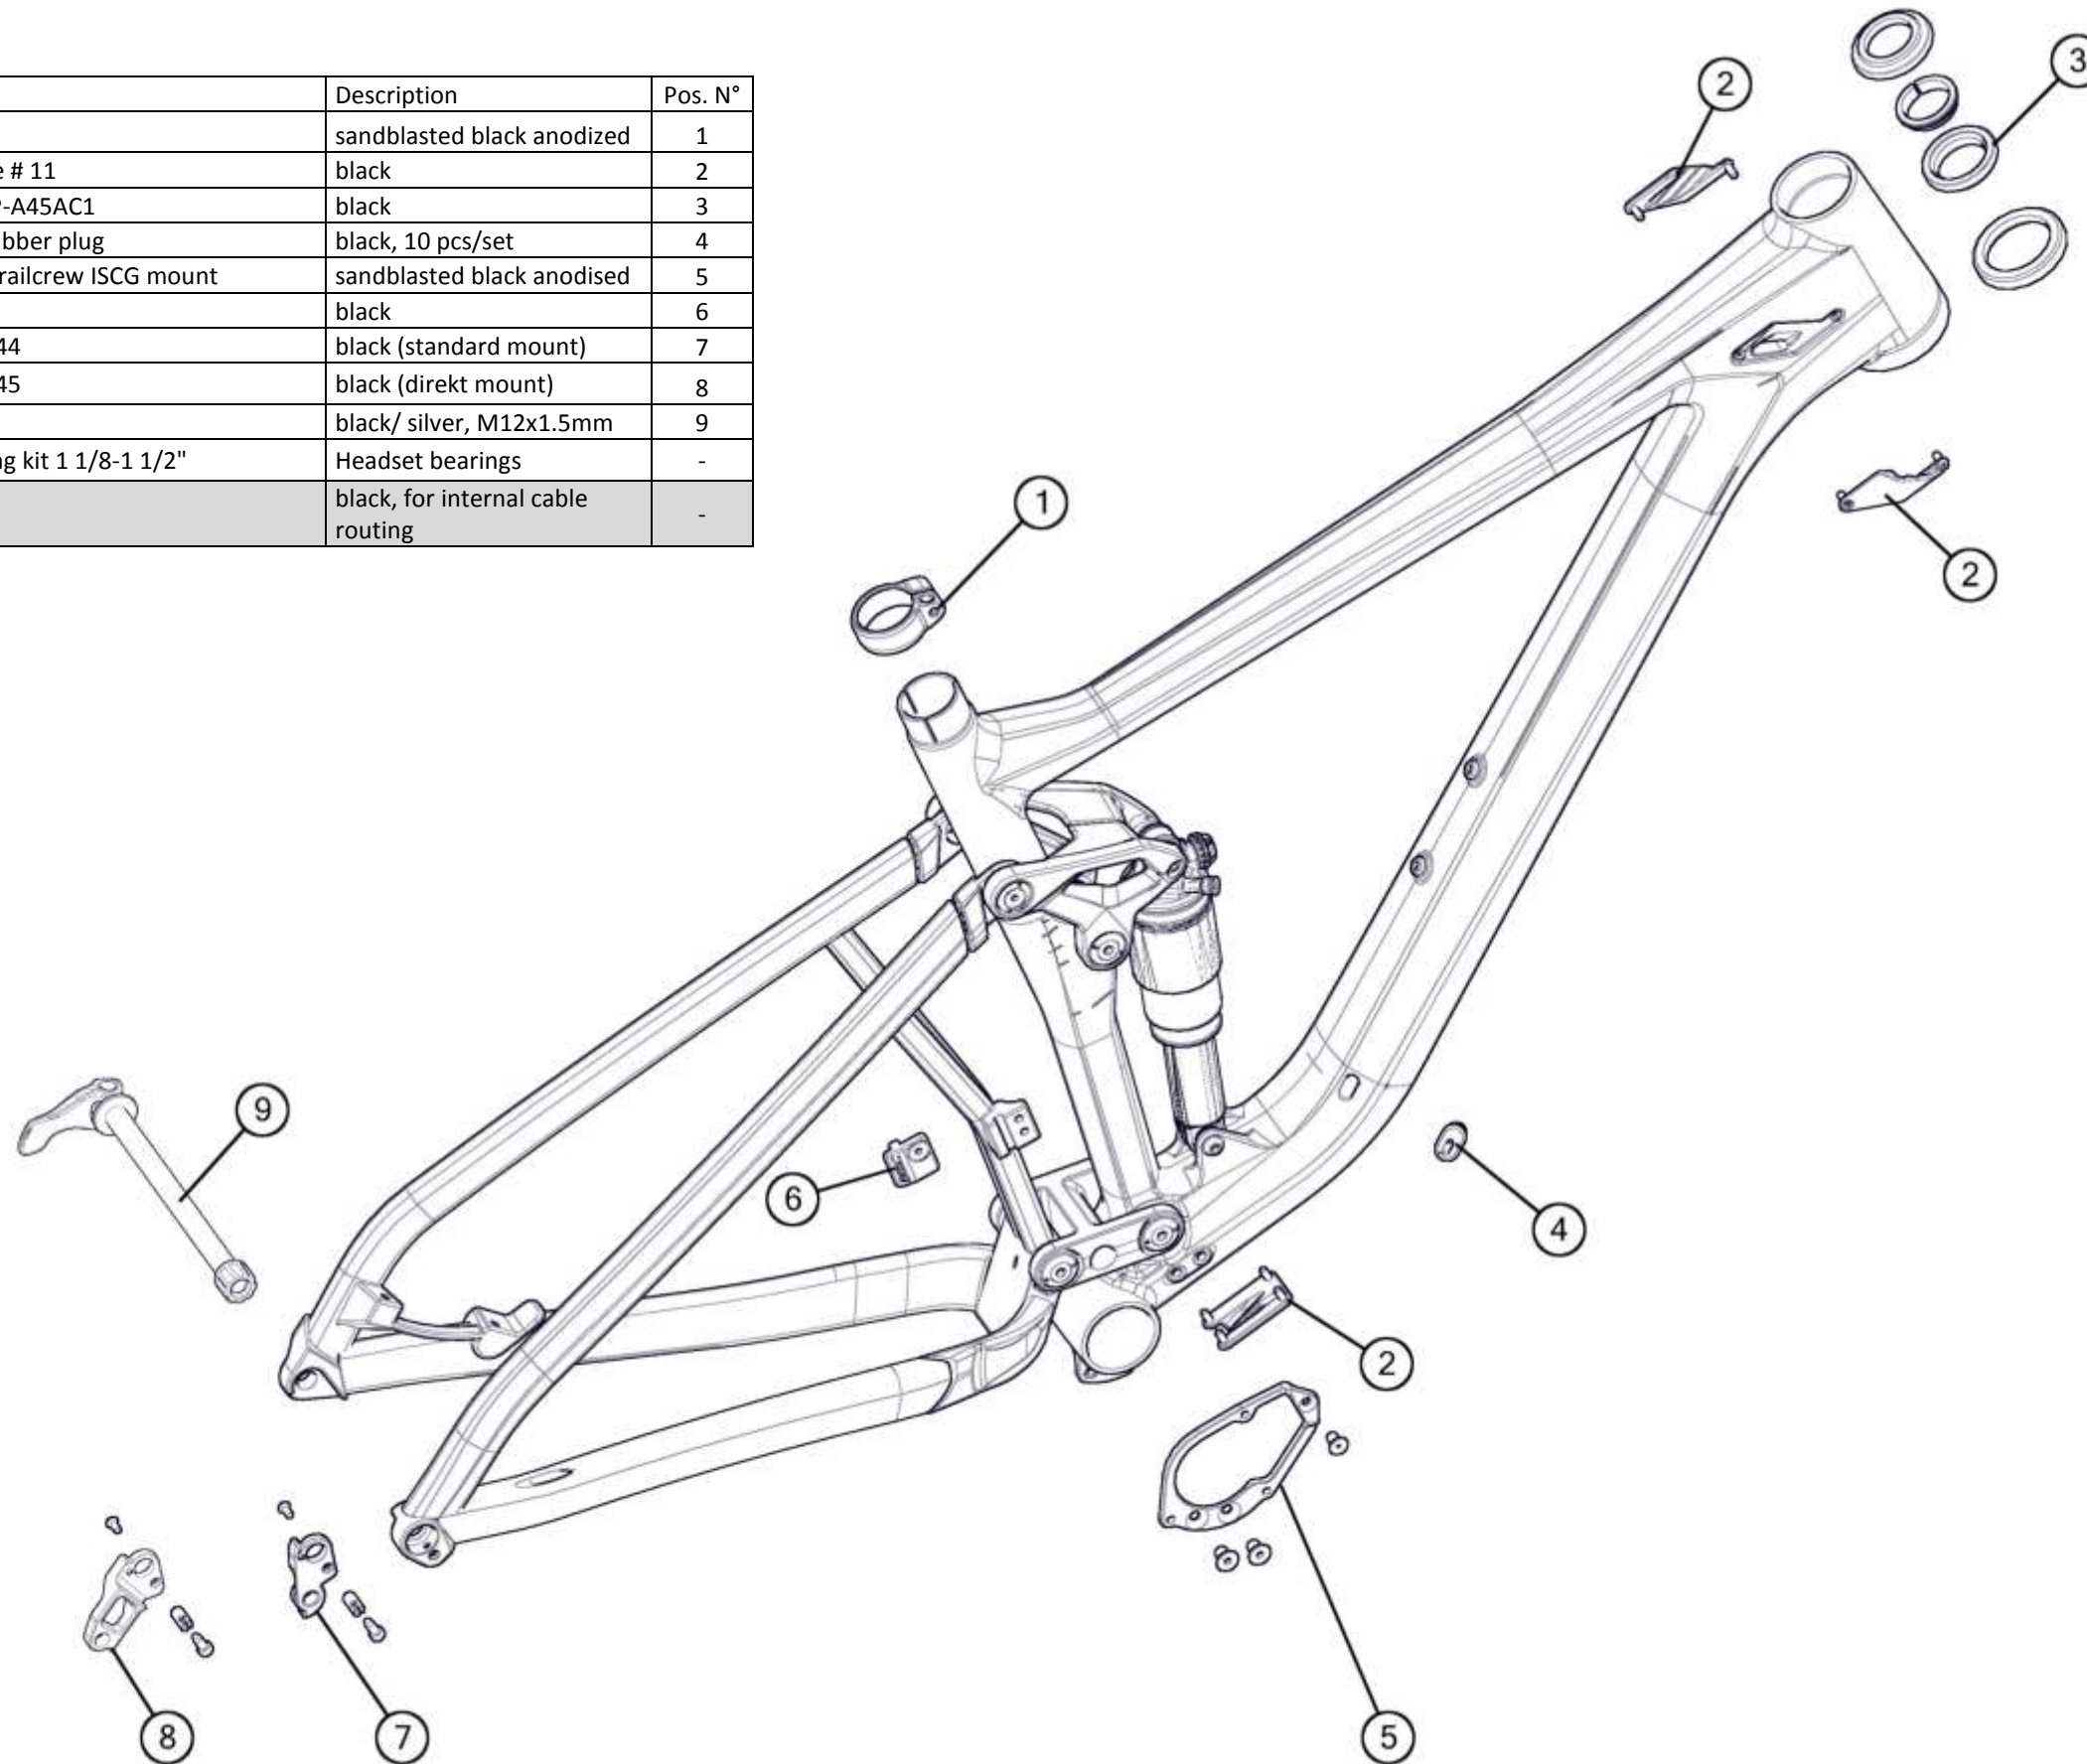

Speedfox 02 Trailcrew

Part N°	Part Name	Description	Pos. N°
207460	Raceclamp	sandblasted black anodized	1
221312	Cable guide # 11	black	2
214989	Headset VP-A45AC1	black	3
212551	RD cable rubber plug	black, 10 pcs/set	4
222964	Speedfox Trailcrew ISCG mount	sandblasted black anodised	5
220000	FD Cover	black	6
214986	Dropout # 44	black (standard mount)	7
214987	Dropout # 45	black (direkt mount)	8
214988	Axle & Nut	black/ silver, M12x1.5mm	9
222105	MTB bearing kit 1 1/8-1 1/2"	Headset bearings	-
213707	Foam Tube	black, for internal cable routing	-