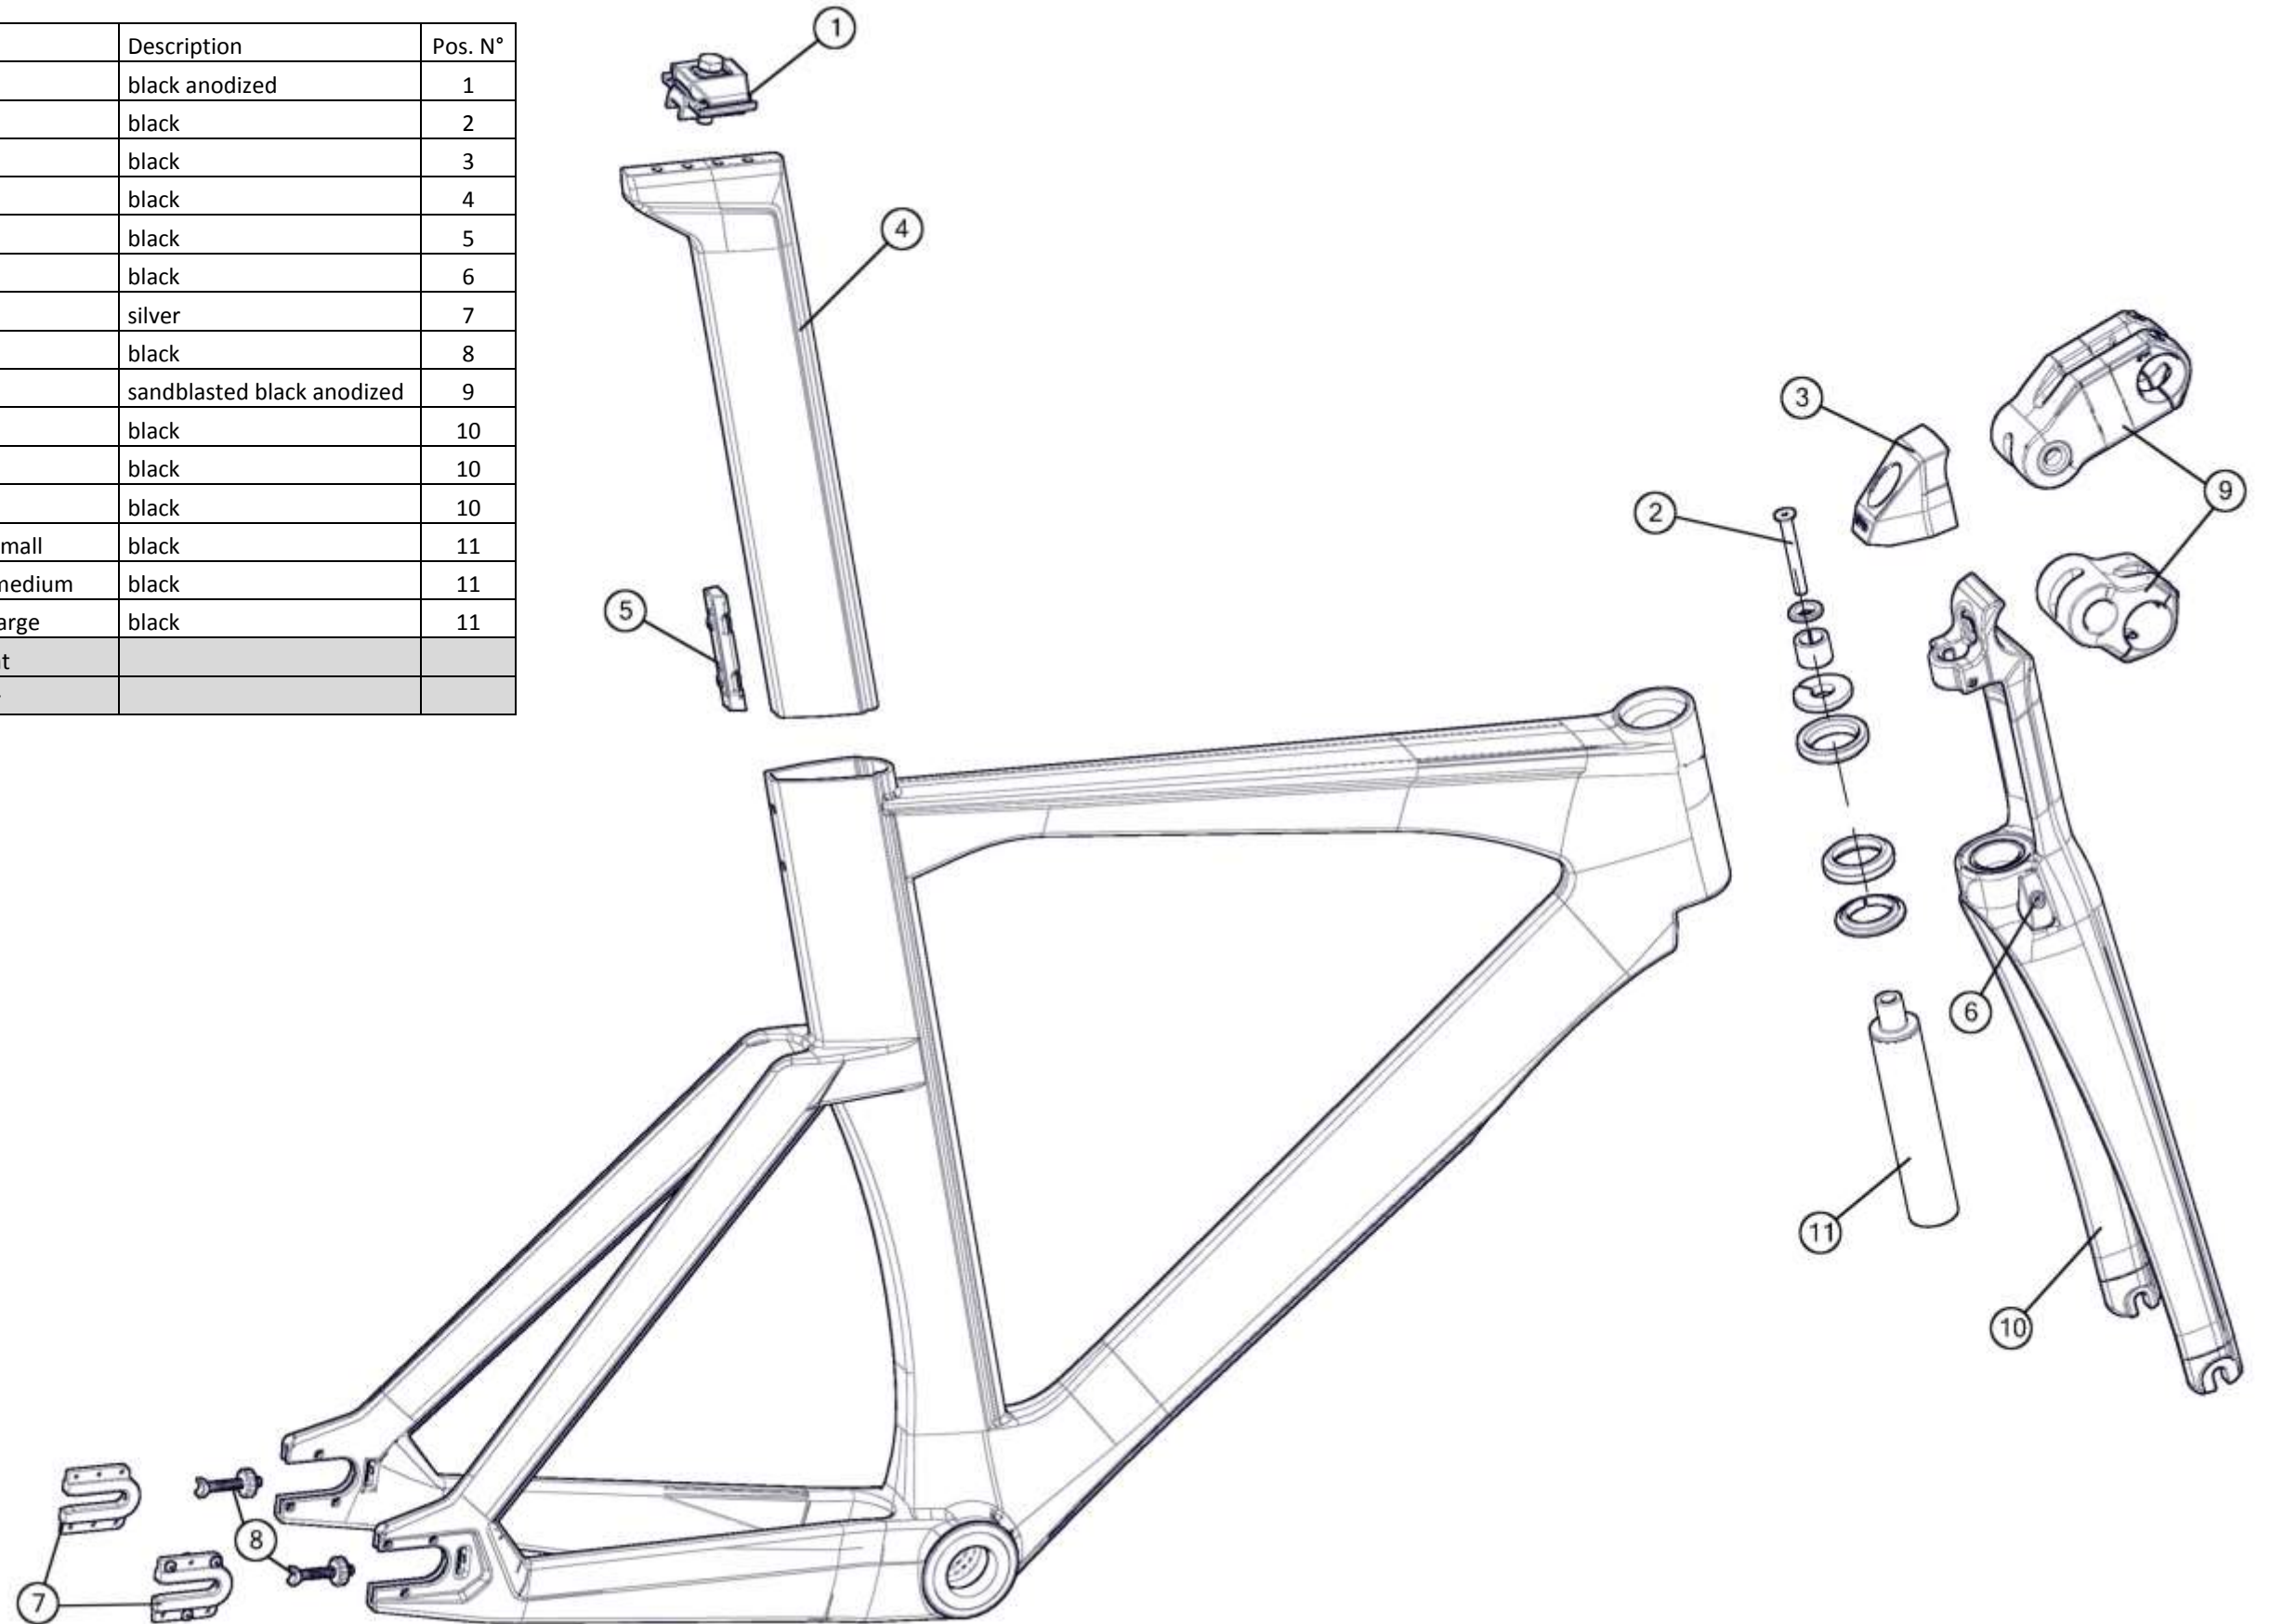

Trackmachine TR01

Part N°	Part Name	Description	Pos. N°
212482	saddle clamp # 1	black anodized	1
213709	Headset TM01	black	2
219147	TR01 stem cover	black	3
219148	TR01 seatpost	black	4
219149	Seatpost clamp # 13	black	5
219153	TR01 fork bumpers	black	6
219154	Dropout # 46	silver	7
219155	Axle adjuster # 3	black	8
219156	TR01 stem kit	sandblasted black anodized	9
219144	TR01 fork, small	black	10
219145	TR01 fork, medium	black	10
219146	TR01 fork, large	black	10
219150	TR01 steerer tube, small	black	11
219151	TR01 steerer tube, medium	black	11
219152	TR01 steerer tube, large	black	11
219489	TR01 Track rim, front		
219490	TR01 Track rim, rear