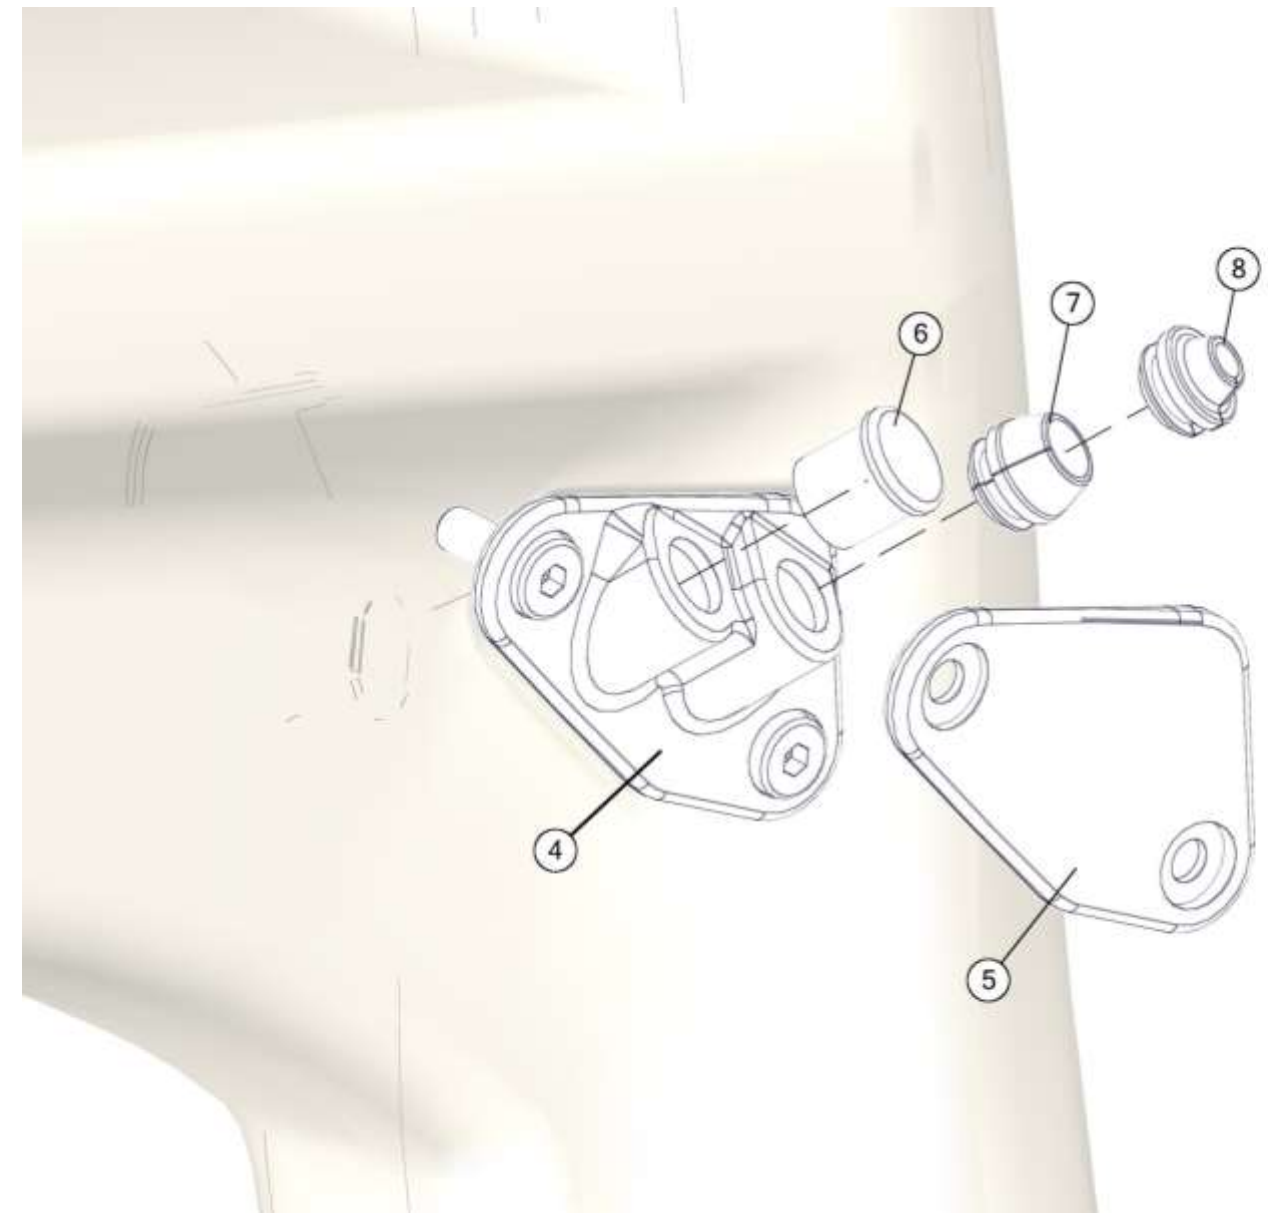

Timemachine TMR small parts

Part N°	Part Name	Description	Pos. N°
212497	Brake pivot kit # 1	silver	1
212498	Brake shoe set # 1	black (pads not included)	2
212499	Brake small part kit # 1	silver	3
212491	rubber plug/ brake	black, 10pcs/set	6
212490	rubber shift cable guide	black, 10pcs/set	7
212489	Di2 grommets	black, 10pcs/set	8
212488	Di2 kit # 4	black	4,5,6,8
212487	Mechanical kit # 4	black	4,6,7

Brake parts fit for both front and rear brake.