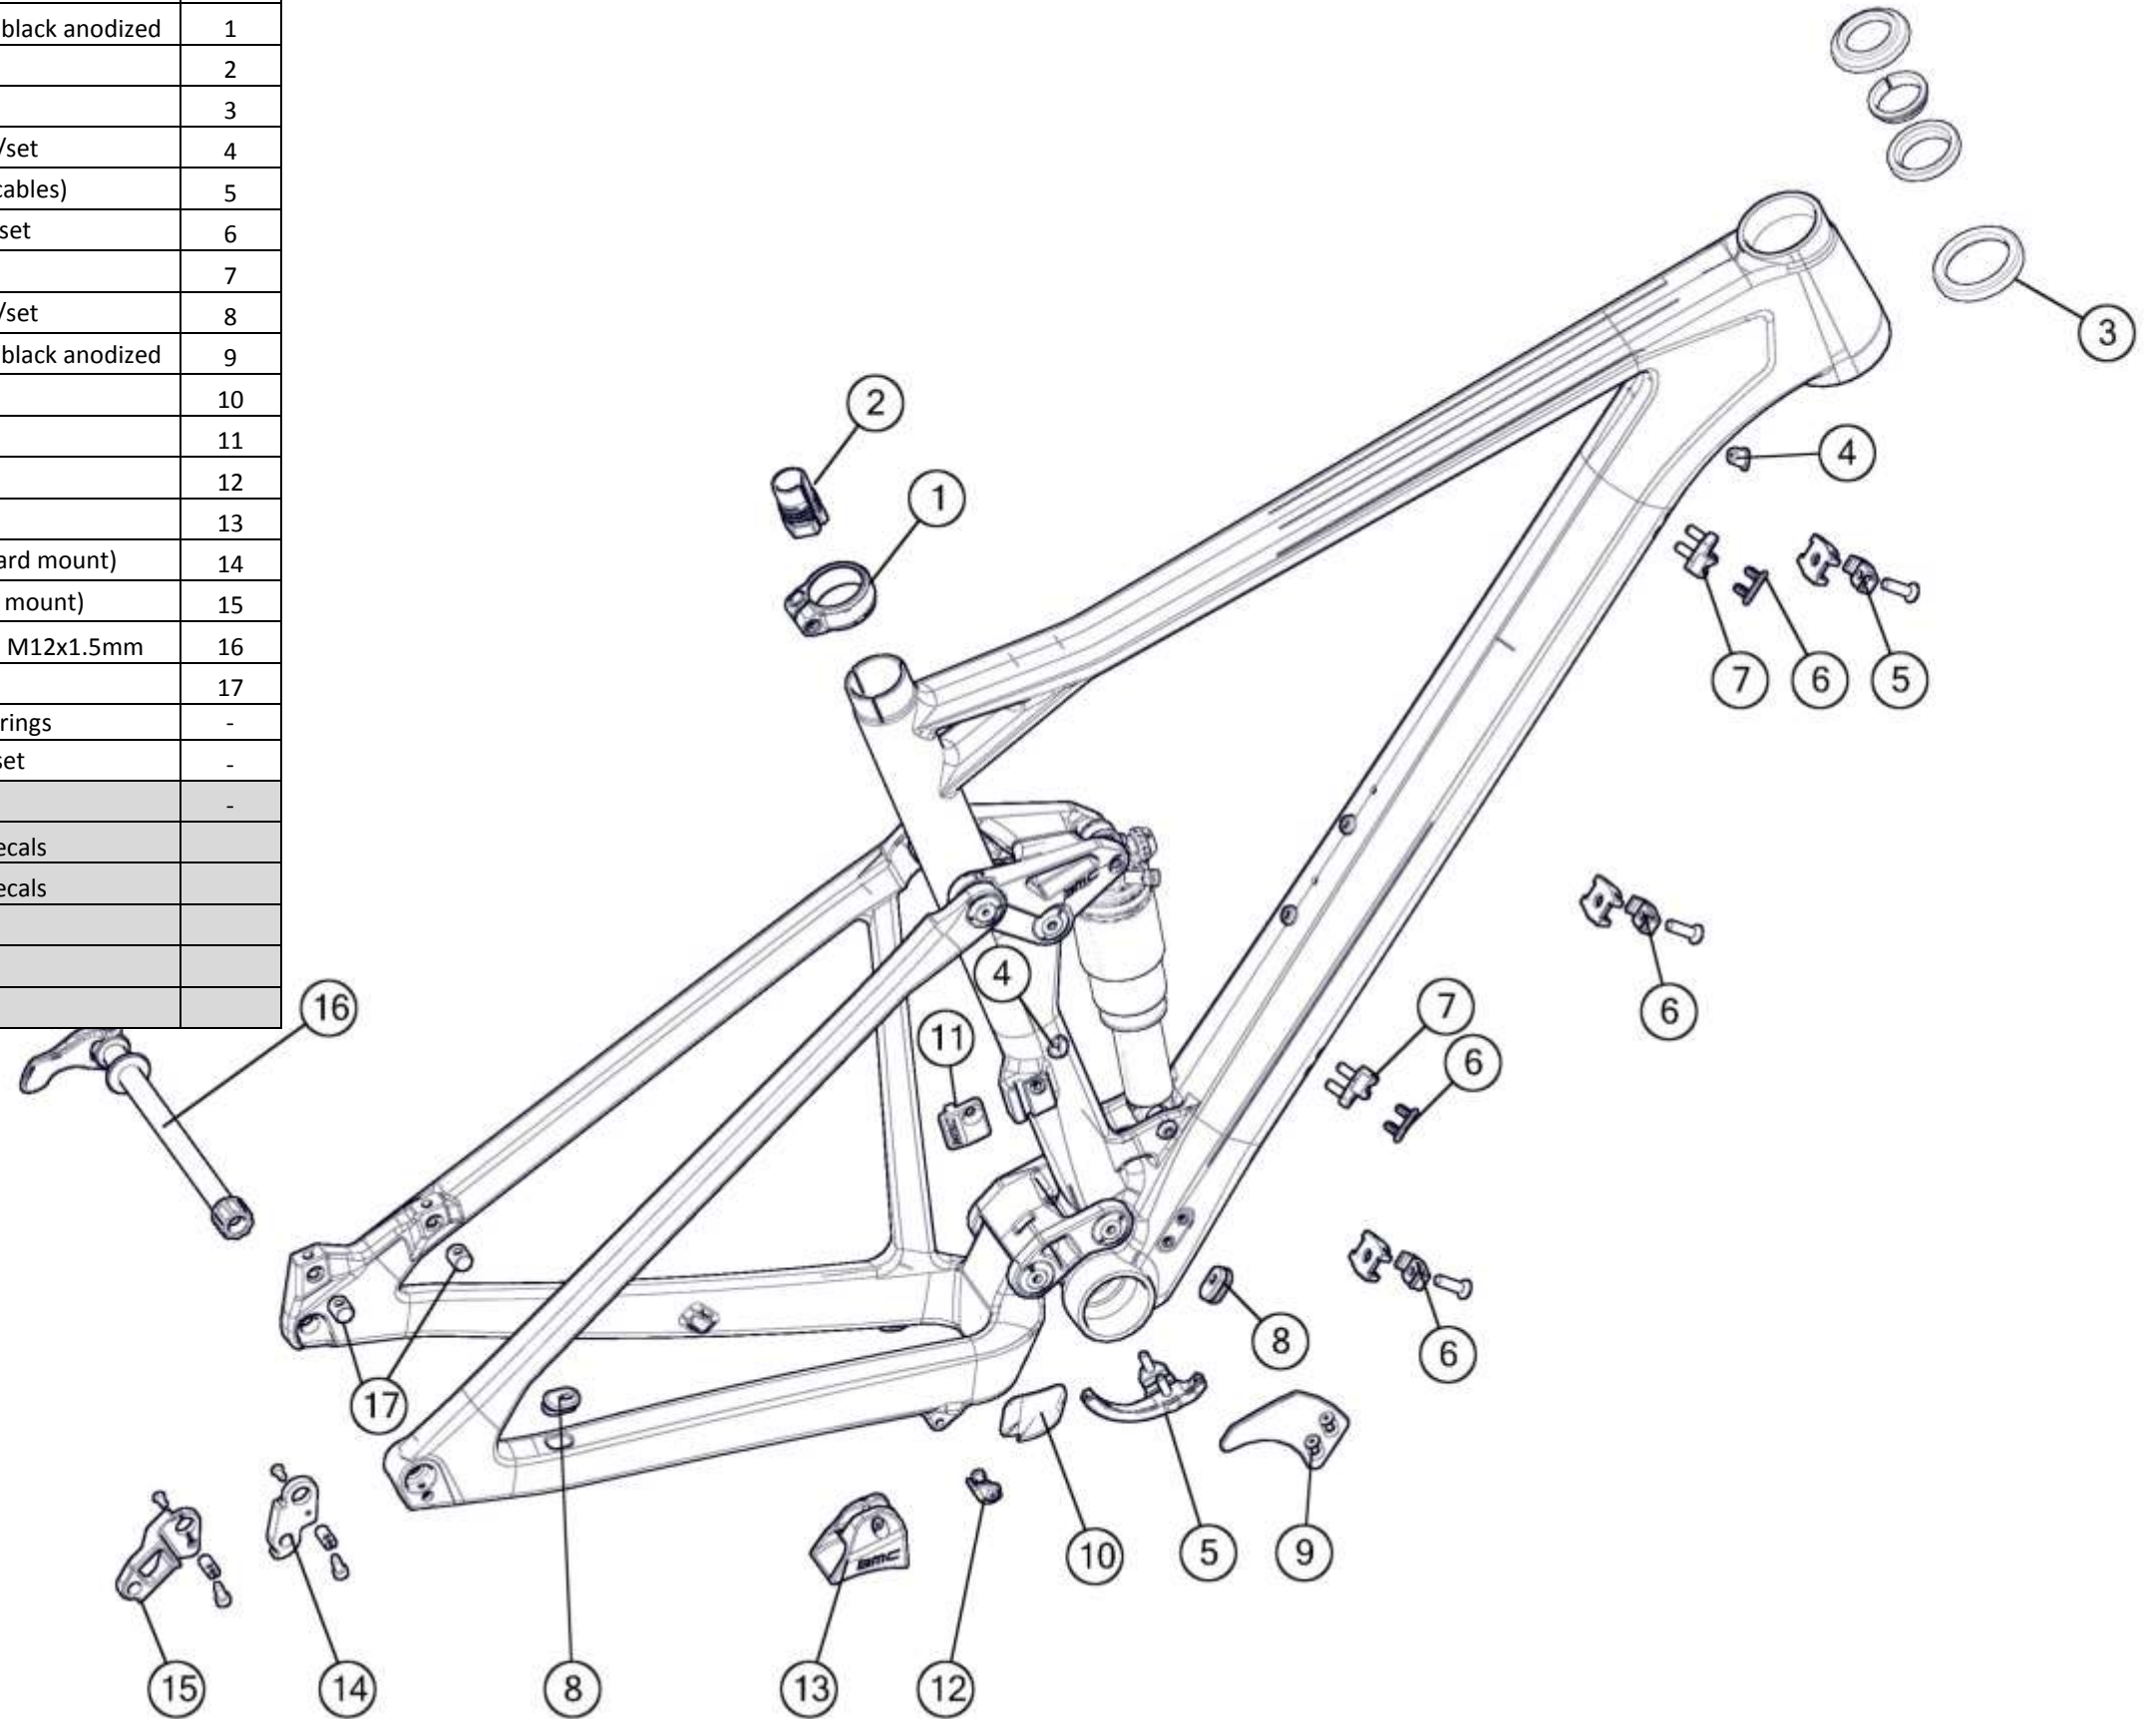

Fourstroke 01

Part N°	Part Name	Description	Pos. N°
207460	Raceclamp	sandblasted black anodized	1
223242	Battery adapter, 31.6mm	black	2
214989	Headset VP-A45AC1	black	3
221329	Di2 kit # 5	black, 10pcs/set	4
214985	Cable Guide #4	black (for 2 cables)	5
213680	Di2 kit # 2	black, 3 pcs/set	6
221328	FD cable stops	black, 1 pair	7
212551	RD cable rubber plug	black, 10pcs/set	8
212548	Anti chainsuck device	sandblasted black anodized	9
212542	anti chainsuck plate CS	silver	10
220000	FD cover	black	11
212547	Chainguide cover	black	12
214983	Chainstay chainguide	black	13
214986	Dropout # 44	black (standard mount)	14
214987	Dropout # 45	black (direkt mount)	15
214988	Axle & Nut	black/ silver, M12x1.5mm	16
215670	post mount bolt Ø10x11.6mm, silver	silver	17
222105	MTB bearing kit 1 1/8-1 1/2"	Headset bearings	-
221330	Shock remote cable guide	black, 3pcs/set	-
222988	Fork Plug 34.4	black	-
221391	MWX01 front wheel, 15x100mm - black	black/ red decals	
221392	MWX01 rear wheel, 10x135mm - black	black/ red decals	
Spoke length	Front: 296/298mm, Rear: 298mm		
Spoke type	DT Competition 1.8-1.6-1.8 Straight Pull		
Hubs	DT 350S Straight Pull, 28H