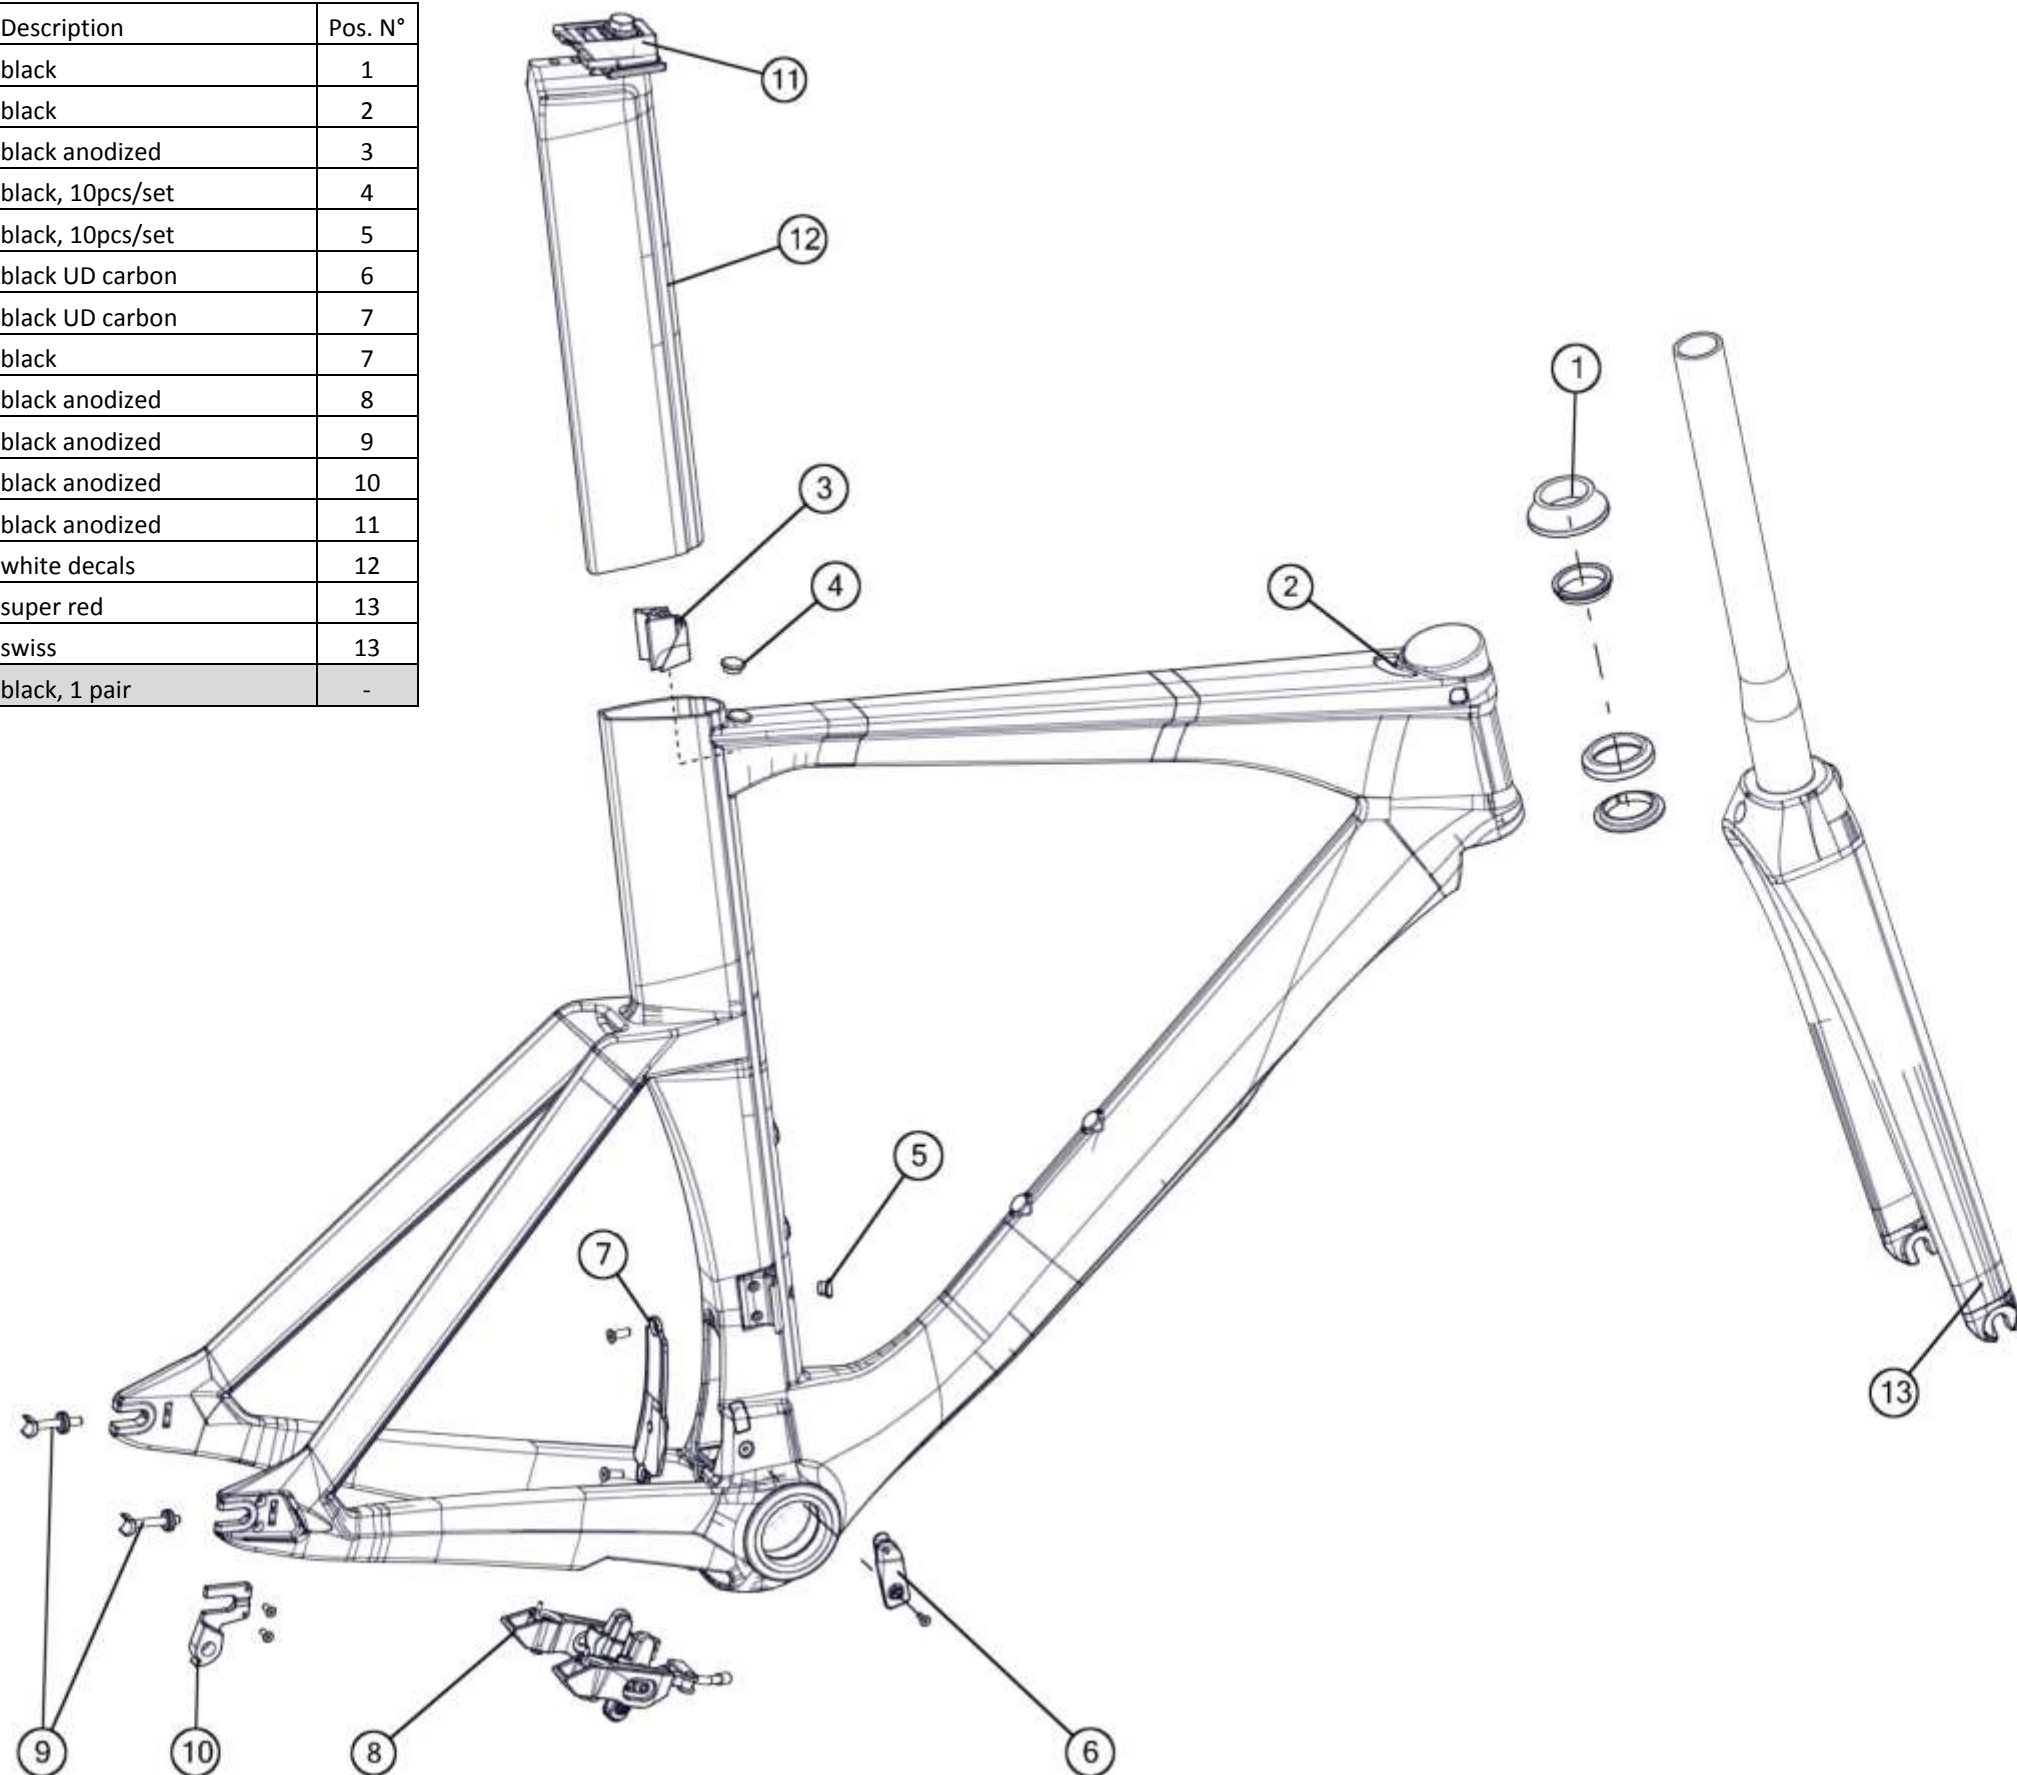

Timemachine TM02

Part N°	Part Name	Description	Pos. N°
213710	Headset VP-F271AC	black	1
210549	Toptube cable entrance cover	black	2
210531	Seatpost clamp # 12	black anodized	3
210997	seatpost clamp rubber plug # 2	black, 10pcs/set	4
212492	Di2 plug Kit # 3	black, 10pcs/set	5
210995	FD cable stopper	black UD carbon	6
210996	FD cable cover	black UD carbon	7
210543	Battery cover	black	7
210535	rear brakes TM	black anodized	8
210545	Axle Adjuster # 1	black anodized	9
210544	Dropout # 36	black anodized	10
212482	saddle clamp # 1	black anodized	11
222766	TM01 Seatpost, White Icon	white decals	12
222767	TM02 fork, Super Red	super red	13
222768	TM02 fork, Swiss	swiss	13
210530	(Fork) Bumpers	black, 1 pair	-