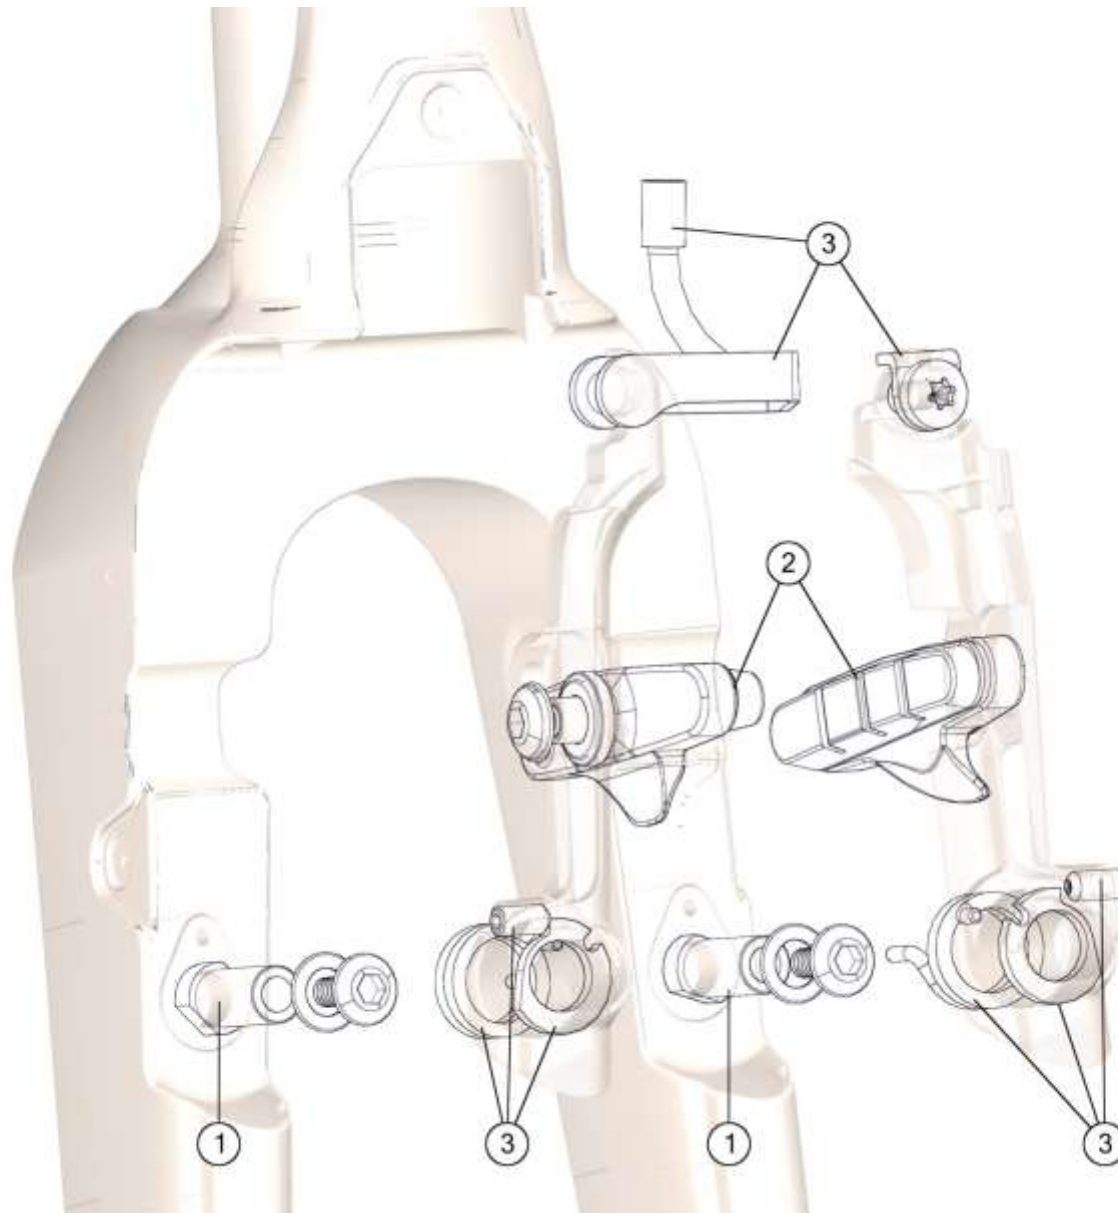

Timemachine TMR small parts

Part N°	Part Name	Description	Pos. N°
212497	Brake pivot kit # 1	silver	1
212498	Brake shoe set # 1	black (pads not included)	2
212499	Brake small part kit # 1	silver	3
212491	rubber plug/ brake	black, 10pcs/set	6
212490	rubber shift cable guide	black, 10pcs/set	7
212489	Di2 grommets	black, 10pcs/set	8
212488	Di2 kit # 4	black	4,5,6,8
212487	Mechanical kit # 4	black	4,6,7

Brake parts fit for both front and rear brake.