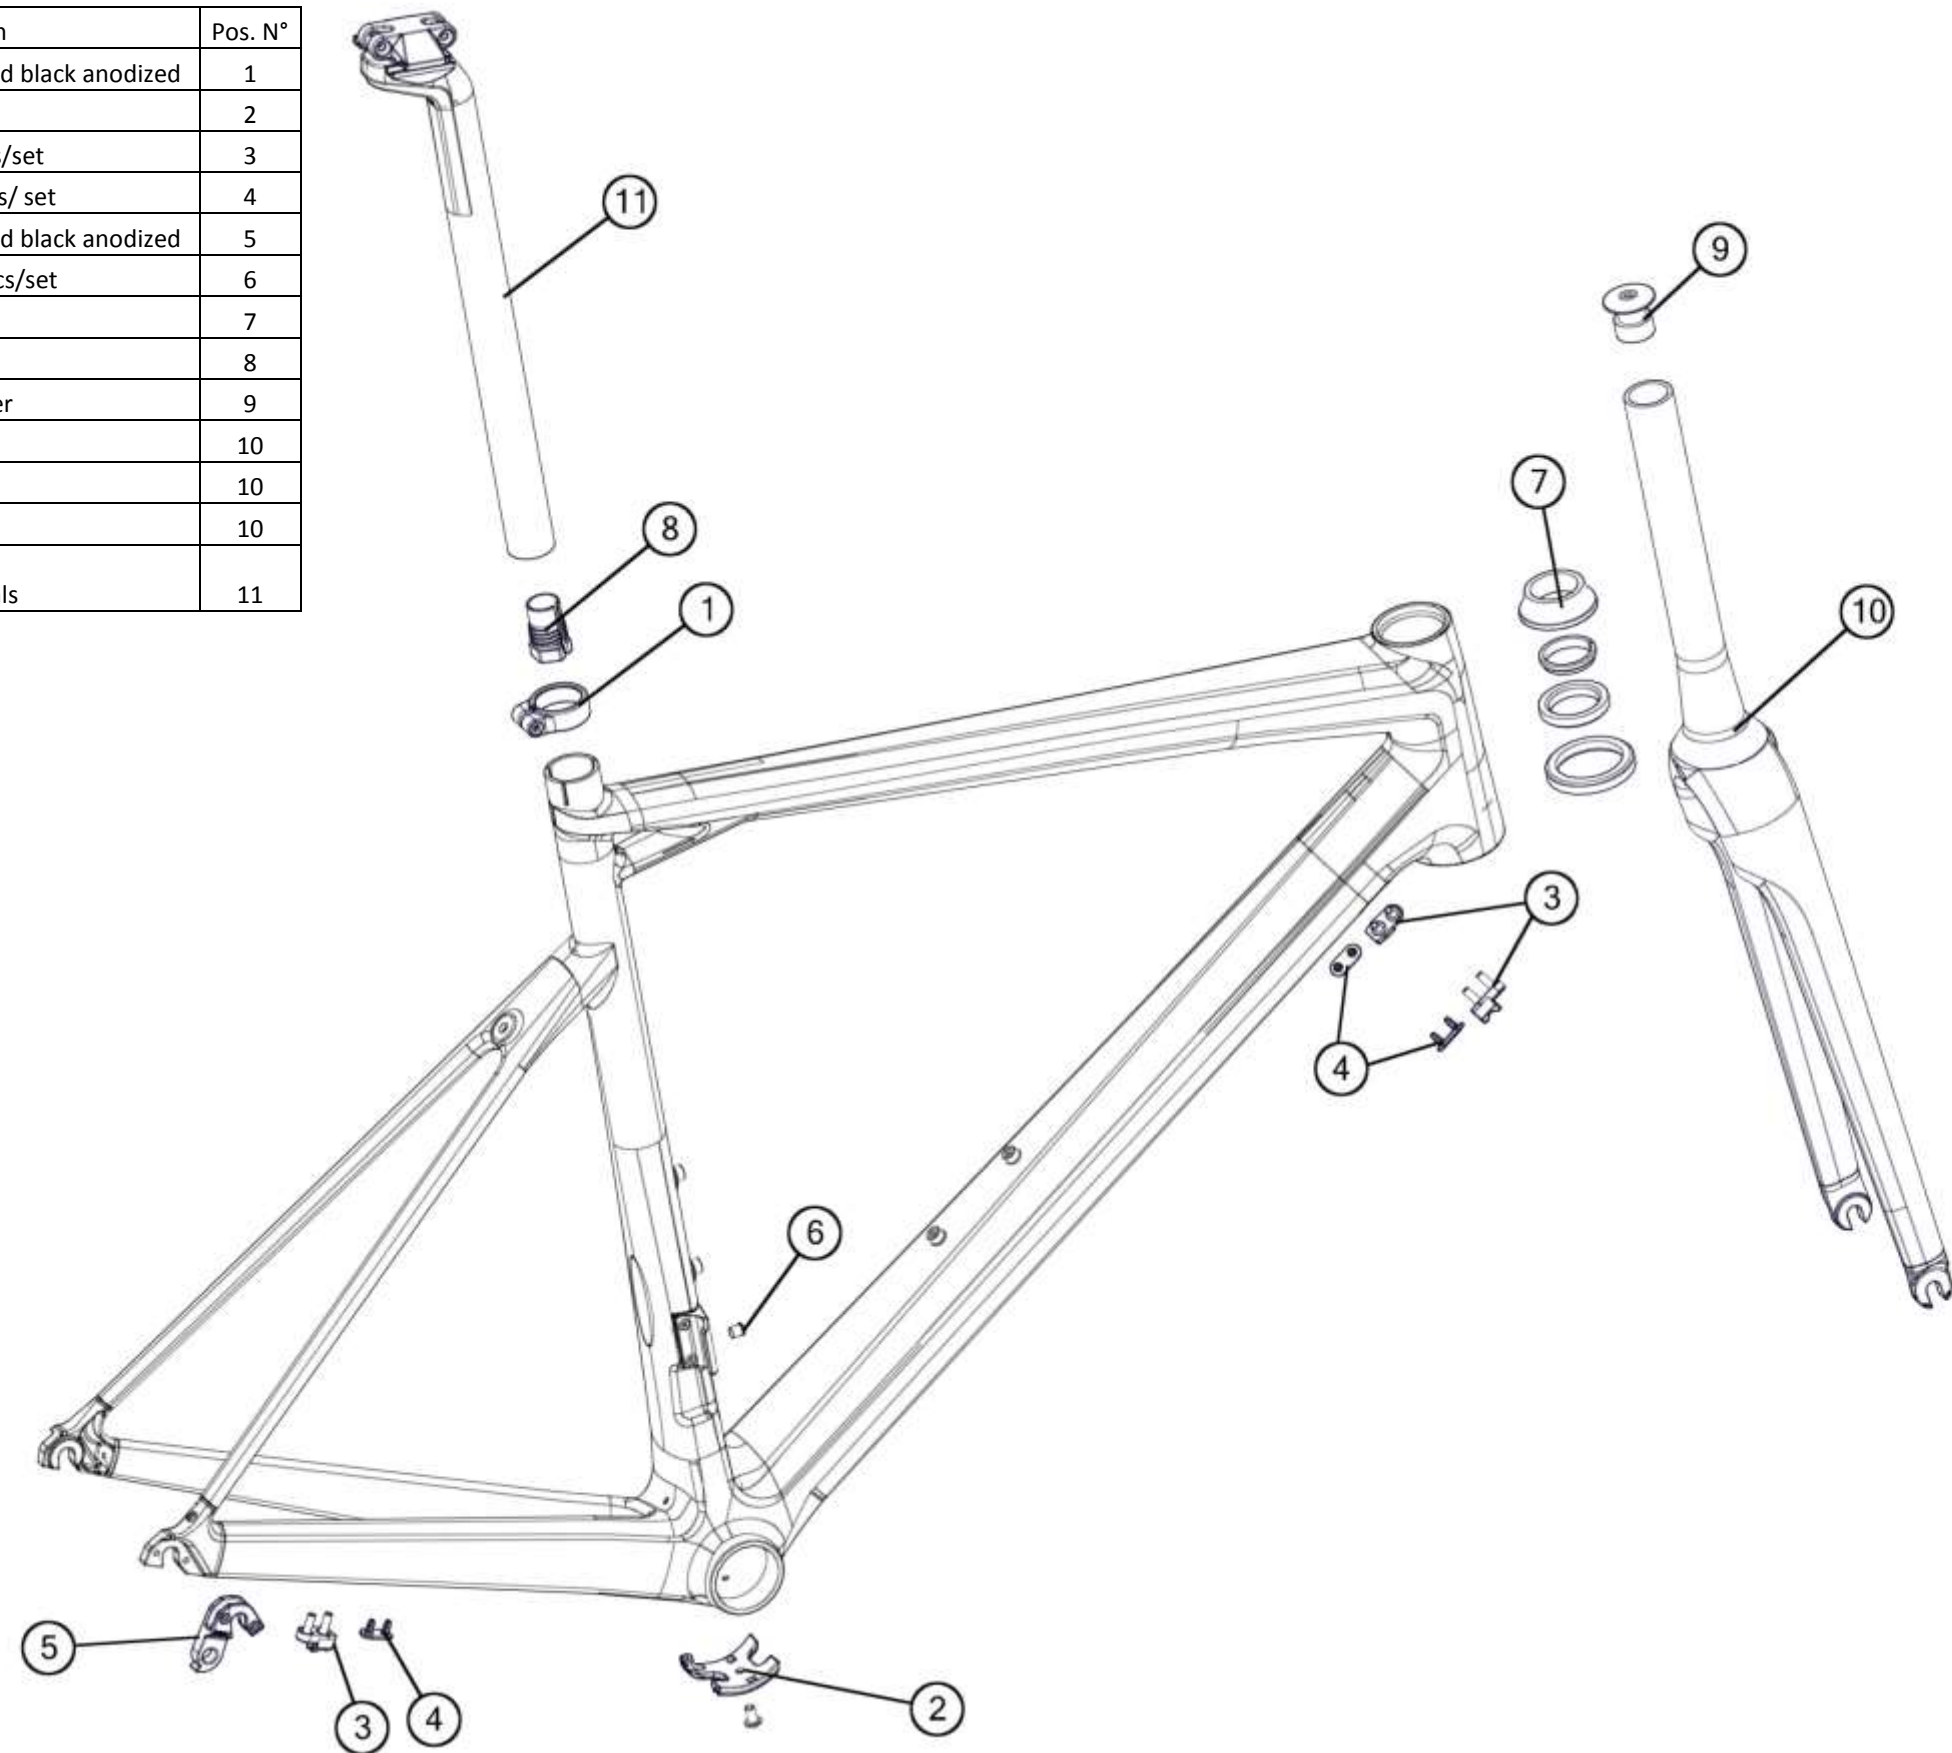

Teammachine SLR02

Part N°	Part Name	Description	Pos. N°
212176	seat post clamp # 10	sandblasted black anodized	1
212180	BB cable guide # 1	black	2
212538	Mech. Kit # 2	black, 3pcs/set	3
213680	Di2 kit # 2	black, 3 pcs/ set	4
213679	Dropout # 42	sandblasted black anodized	5
213693	Di2 plug kit # 2	black, 10pcs/set	6
213694	Headset VP B302AC	black	7
219532	Battery adapter, compliance post	black	8
213682	Expander # 2	black/ silver	9
222966	SLR02 fork, Sunrise	sunrise	10
222967	SLR02 fork, white	white	10
222968	SLR02 fork, blue	blue	10
222974	SLR02 seatpost, 18mm offset, white icon	white decals	11