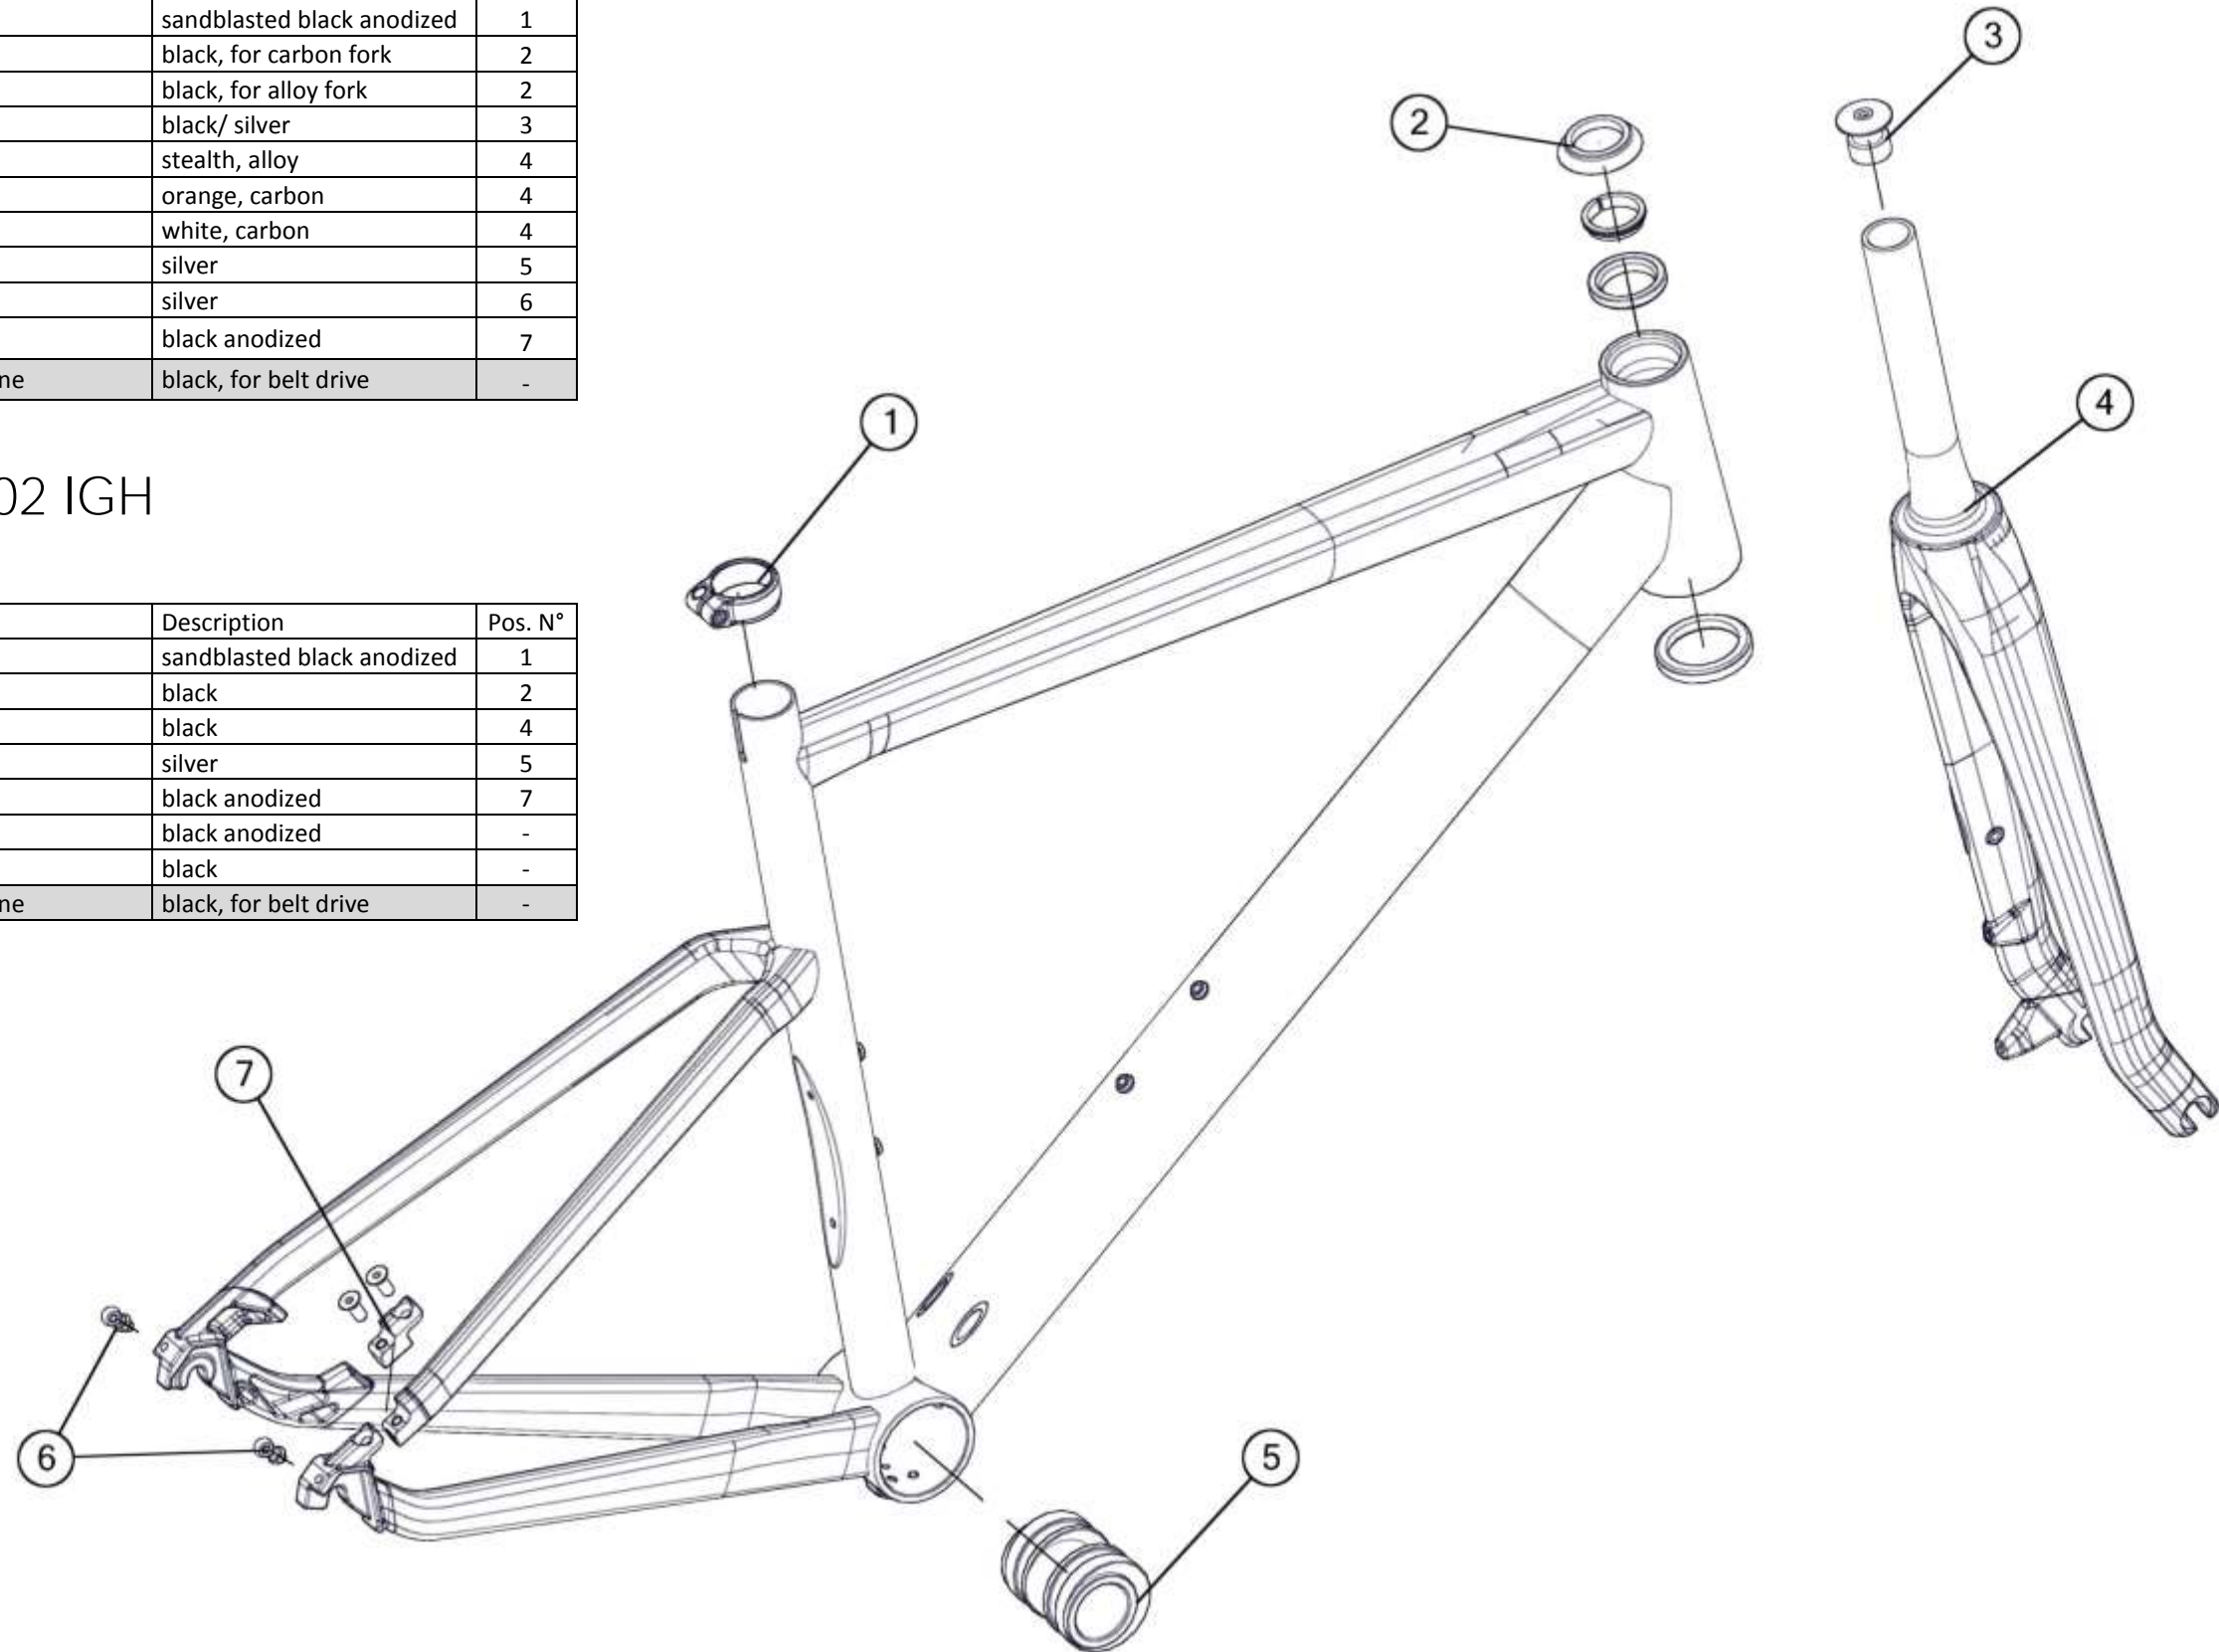

Alpenchallenge AC01 IGH (internal gears)

Part N°	Part Name	Description	Pos. N°
207460	Raceclamp	sandblasted black anodized	1
213713	Headset VP-B351AC1	black, for carbon fork	2
219576	Headset VP-B351AC2	black, for alloy fork	2
220579	Expander # 3	black/ silver	3
221400	Fork VL24A, stealth 15	stealth, alloy	4
222986	Carbon fork 14-L1, orange	orange, carbon	4
222987	Carbon fork 14-L1, lambo	white, carbon	4
213718	Eccentric	silver	5
216673	Fender mount	silver	6
213715	Belt Gate	black anodized	7
221259	Lasco Crank for AC01 & Alfine	black, for belt drive	-

Alpenchallenge AC02 IGH

Part N°	Part Name	Description	Pos. N°
207460	Raceclamp	sandblasted black anodized	1
219575	Headset VP Z 104 PE	black	2
222954	AC02 fork, black 16	black	4
208250	BB Excenter	silver	5
210563	Belt Gate	black anodized	7
210562	Dropout # 35	black anodized	-
219574	Cable guide # 10	black	-
221259	Lasco Crank for AC01 & Alfine	black, for belt drive	-