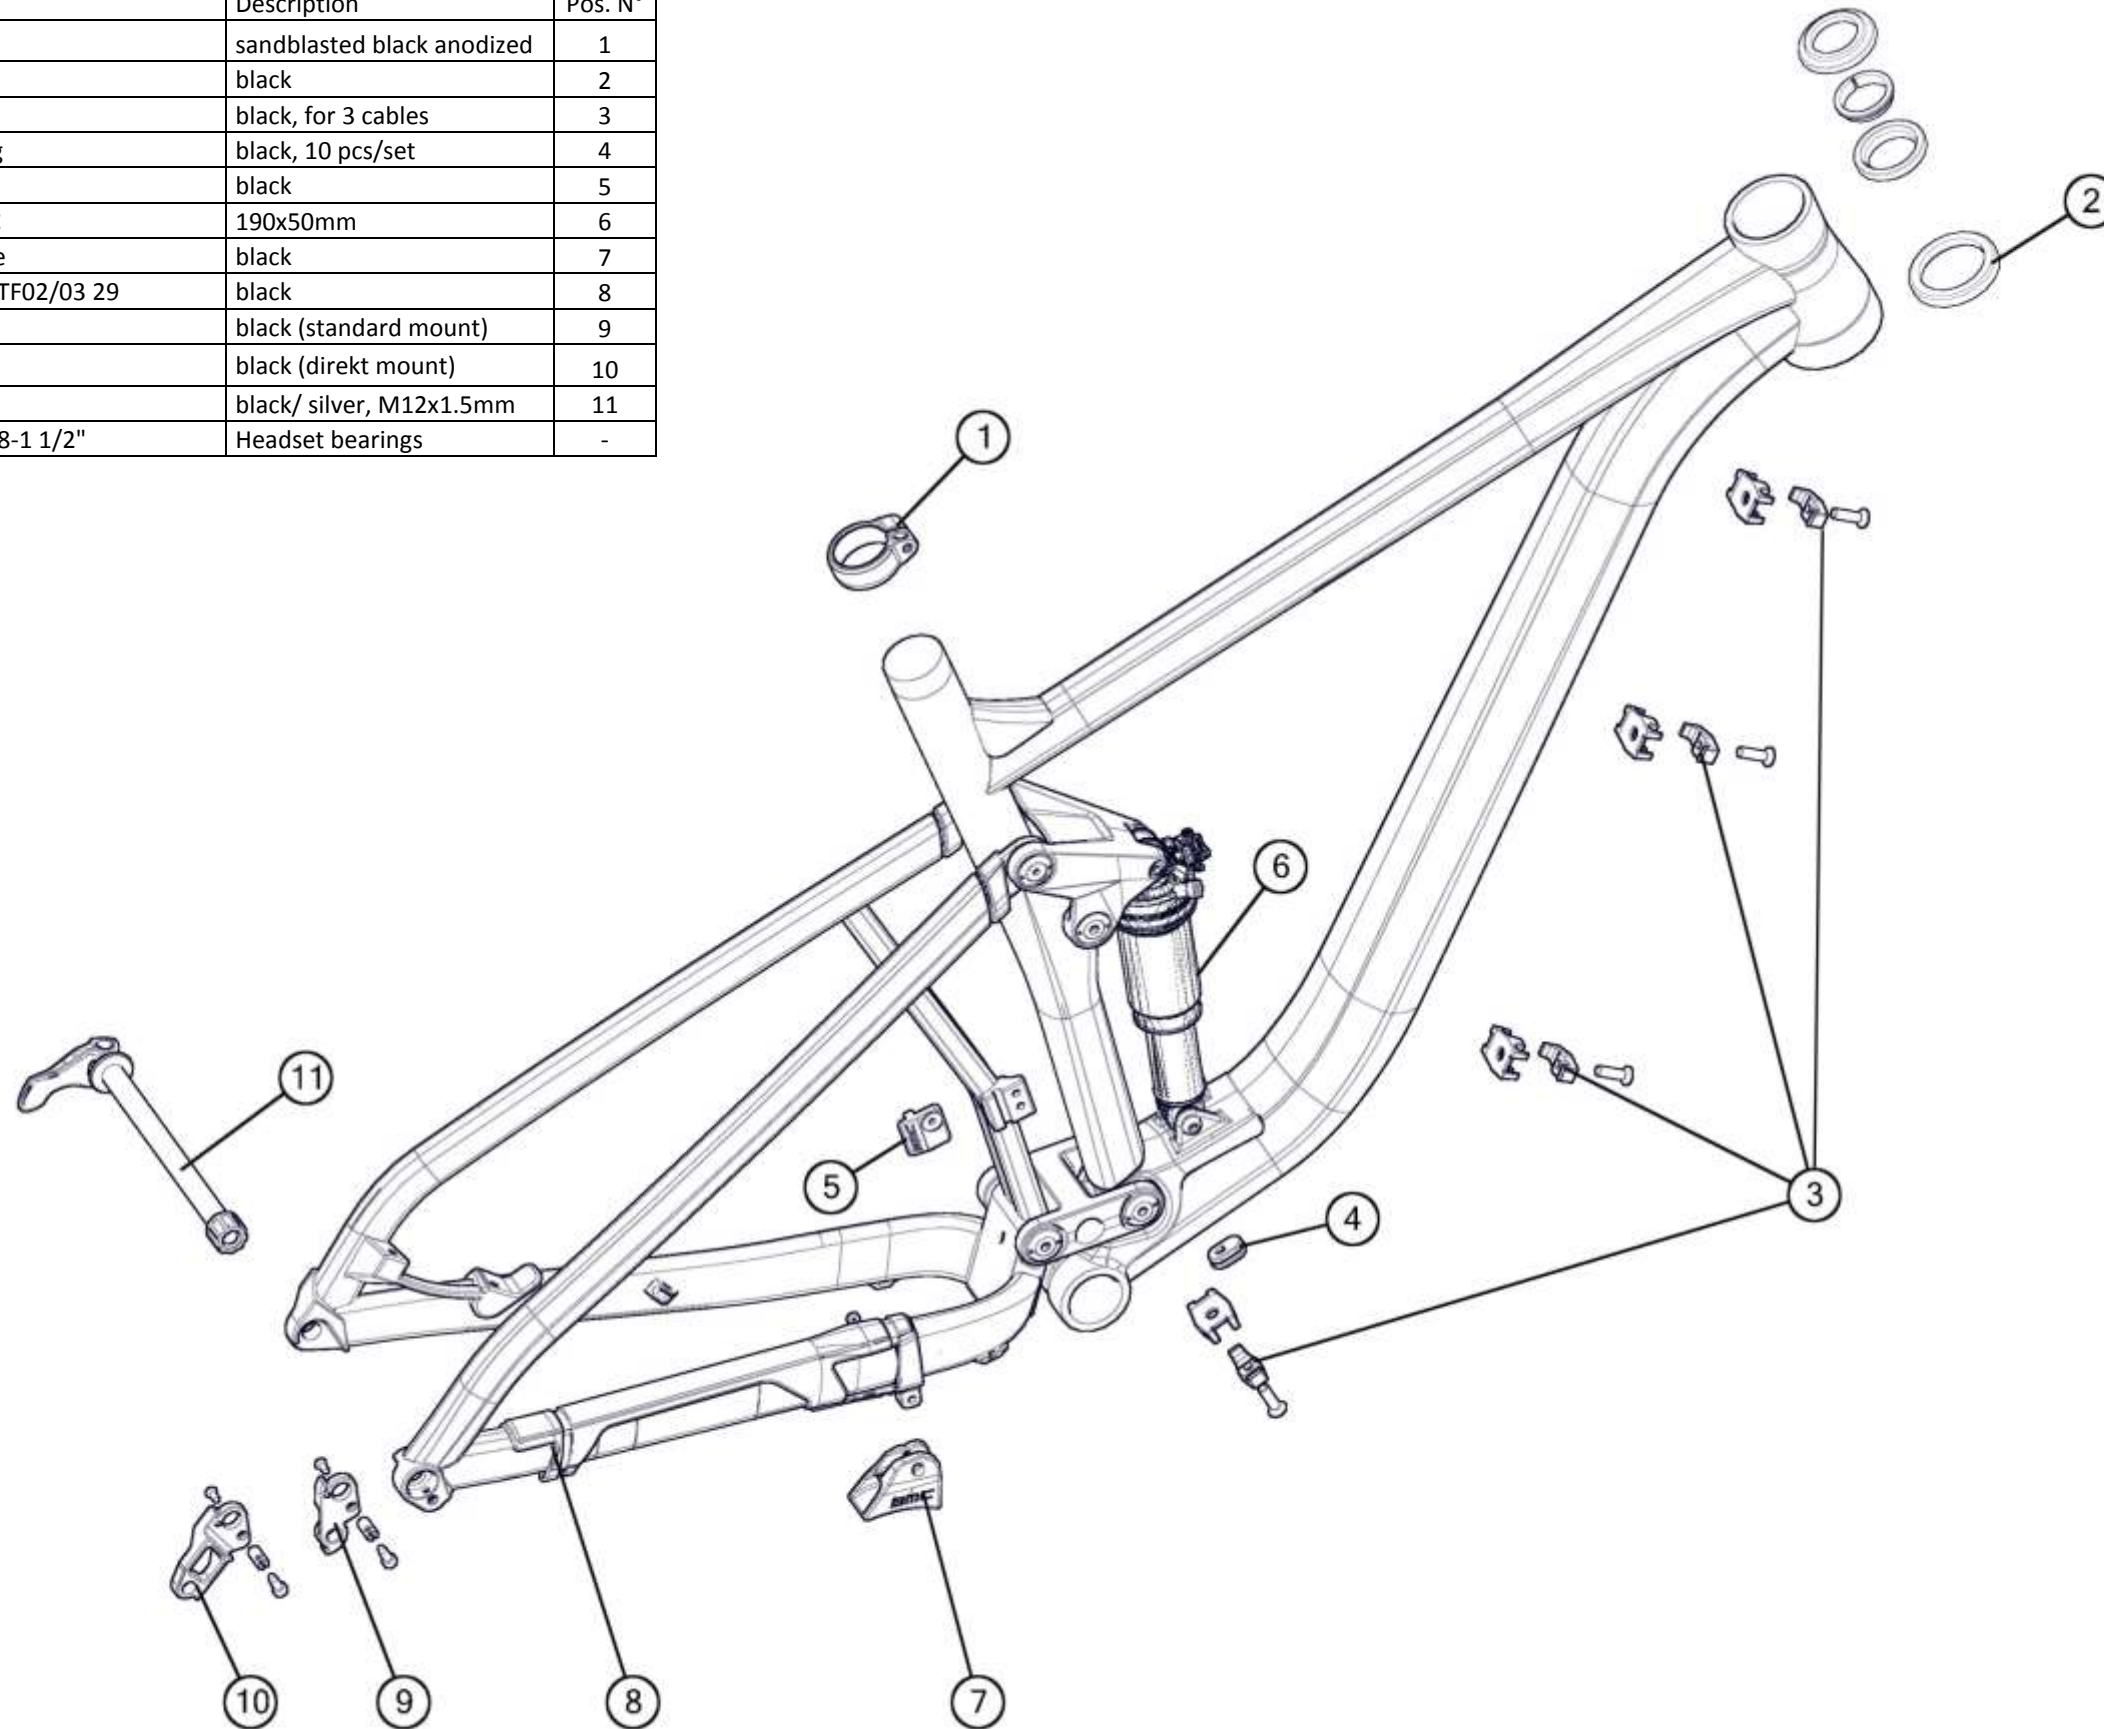

Speedfox 03

Part N°	Part Name	Description	Pos. N°
207460	Raceclamp	sandblasted black anodized	1
214989	Headset VP-A45AC1	black	2
216110	Cable guide # 9	black, for 3 cables	3
212551	RD cable rubber plug	black, 10 pcs/set	4
220000	FD Cover	black	5
222065	Rear shock AF2-BMC	190x50mm	6
214983	Chainstay chainguide	black	7
216109	Chainstay protector TF02/03 29	black	8
214986	Dropout # 44	black (standard mount)	9
214987	Dropout # 45	black (direkt mount)	10
214988	Axle & Nut	black/ silver, M12x1.5mm	11
222105	MTB bearing kit 1 1/8-1 1/2"	Headset bearings	-