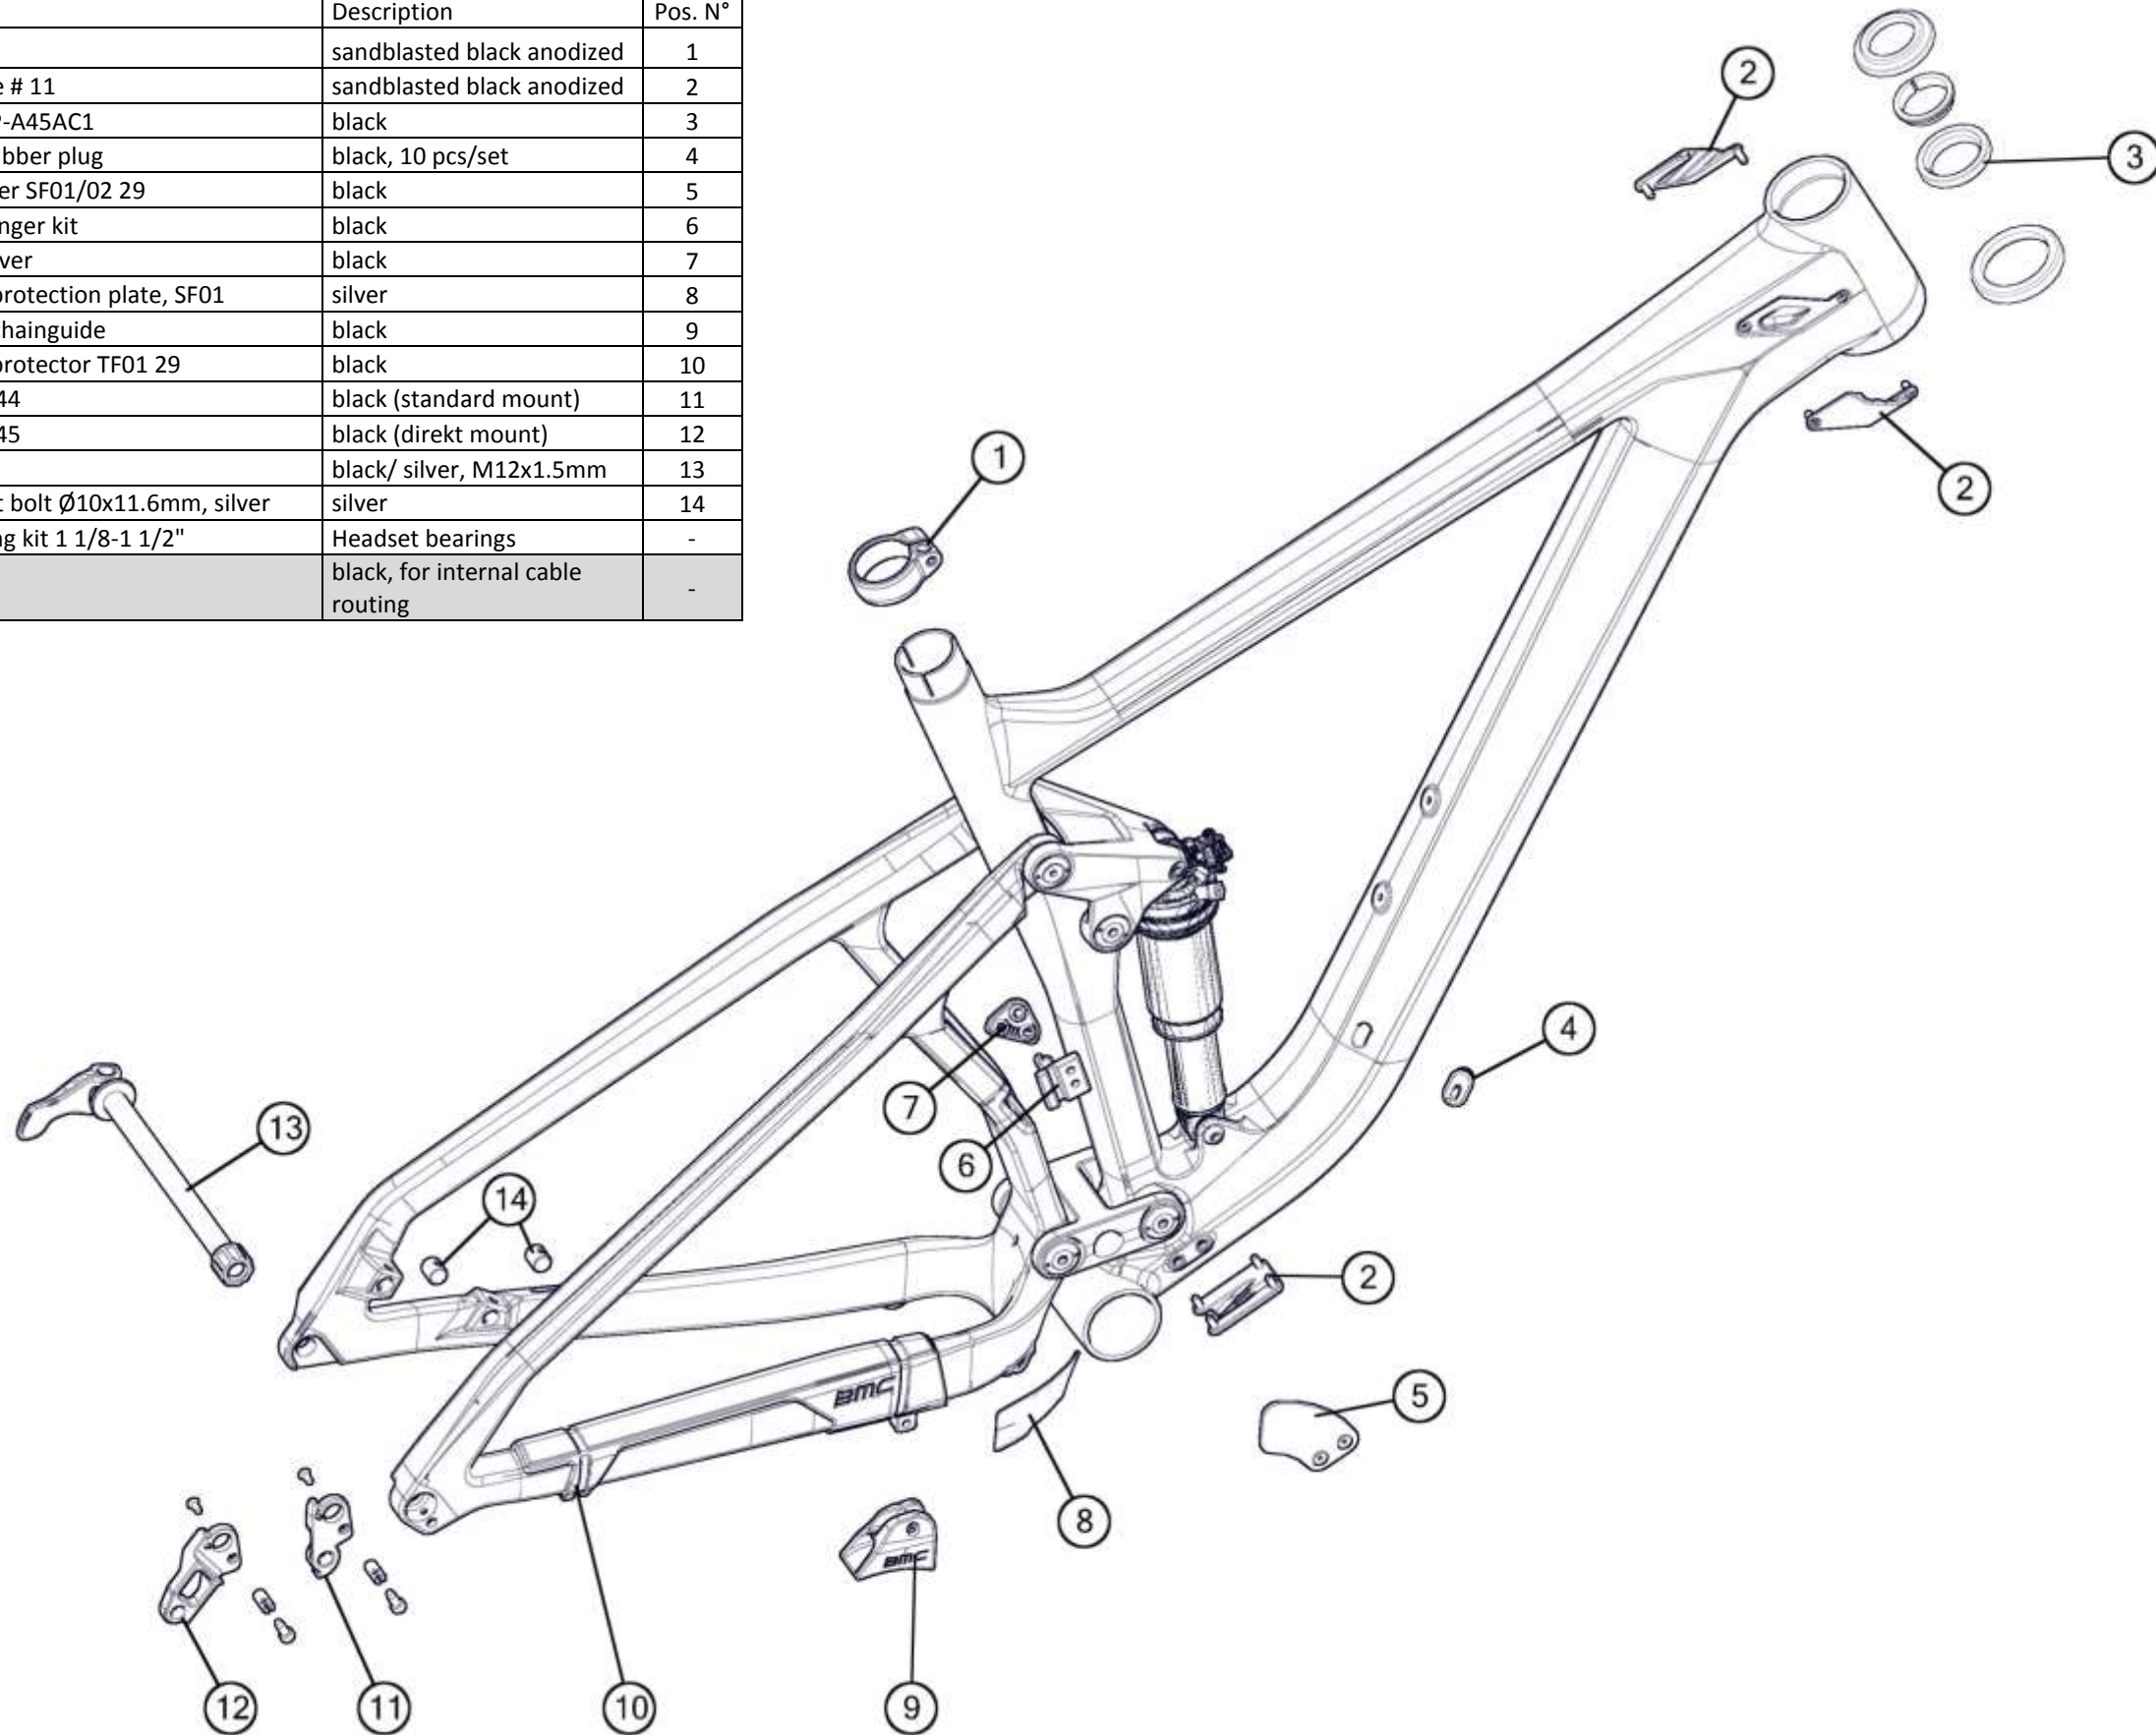

Speedfox 01

Part N°	Part Name	Description	Pos. N°
207460	Raceclamp	sandblasted black anodized	1
221312	Cable guide # 11	sandblasted black anodized	2
214989	Headset VP-A45AC1	black	3
212551	RD cable rubber plug	black, 10 pcs/set	4
221315	Chaincatcher SF01/02 29	black	5
221317	SF01 FD hanger kit	black	6
221318	SF01 FD Cover	black	7
221316	Chainstay protection plate, SF01	silver	8
214983	Chainstay chainguide	black	9
216106	Chainstay protector TF01 29	black	10
214986	Dropout # 44	black (standard mount)	11
214987	Dropout # 45	black (direkt mount)	12
214988	Axle & Nut	black/ silver, M12x1.5mm	13
215670	post mount bolt Ø10x11.6mm, silver	silver	14
222105	MTB bearing kit 1 1/8-1 1/2"	Headset bearings	-
213707	Foam Tube	black, for internal cable routing	-