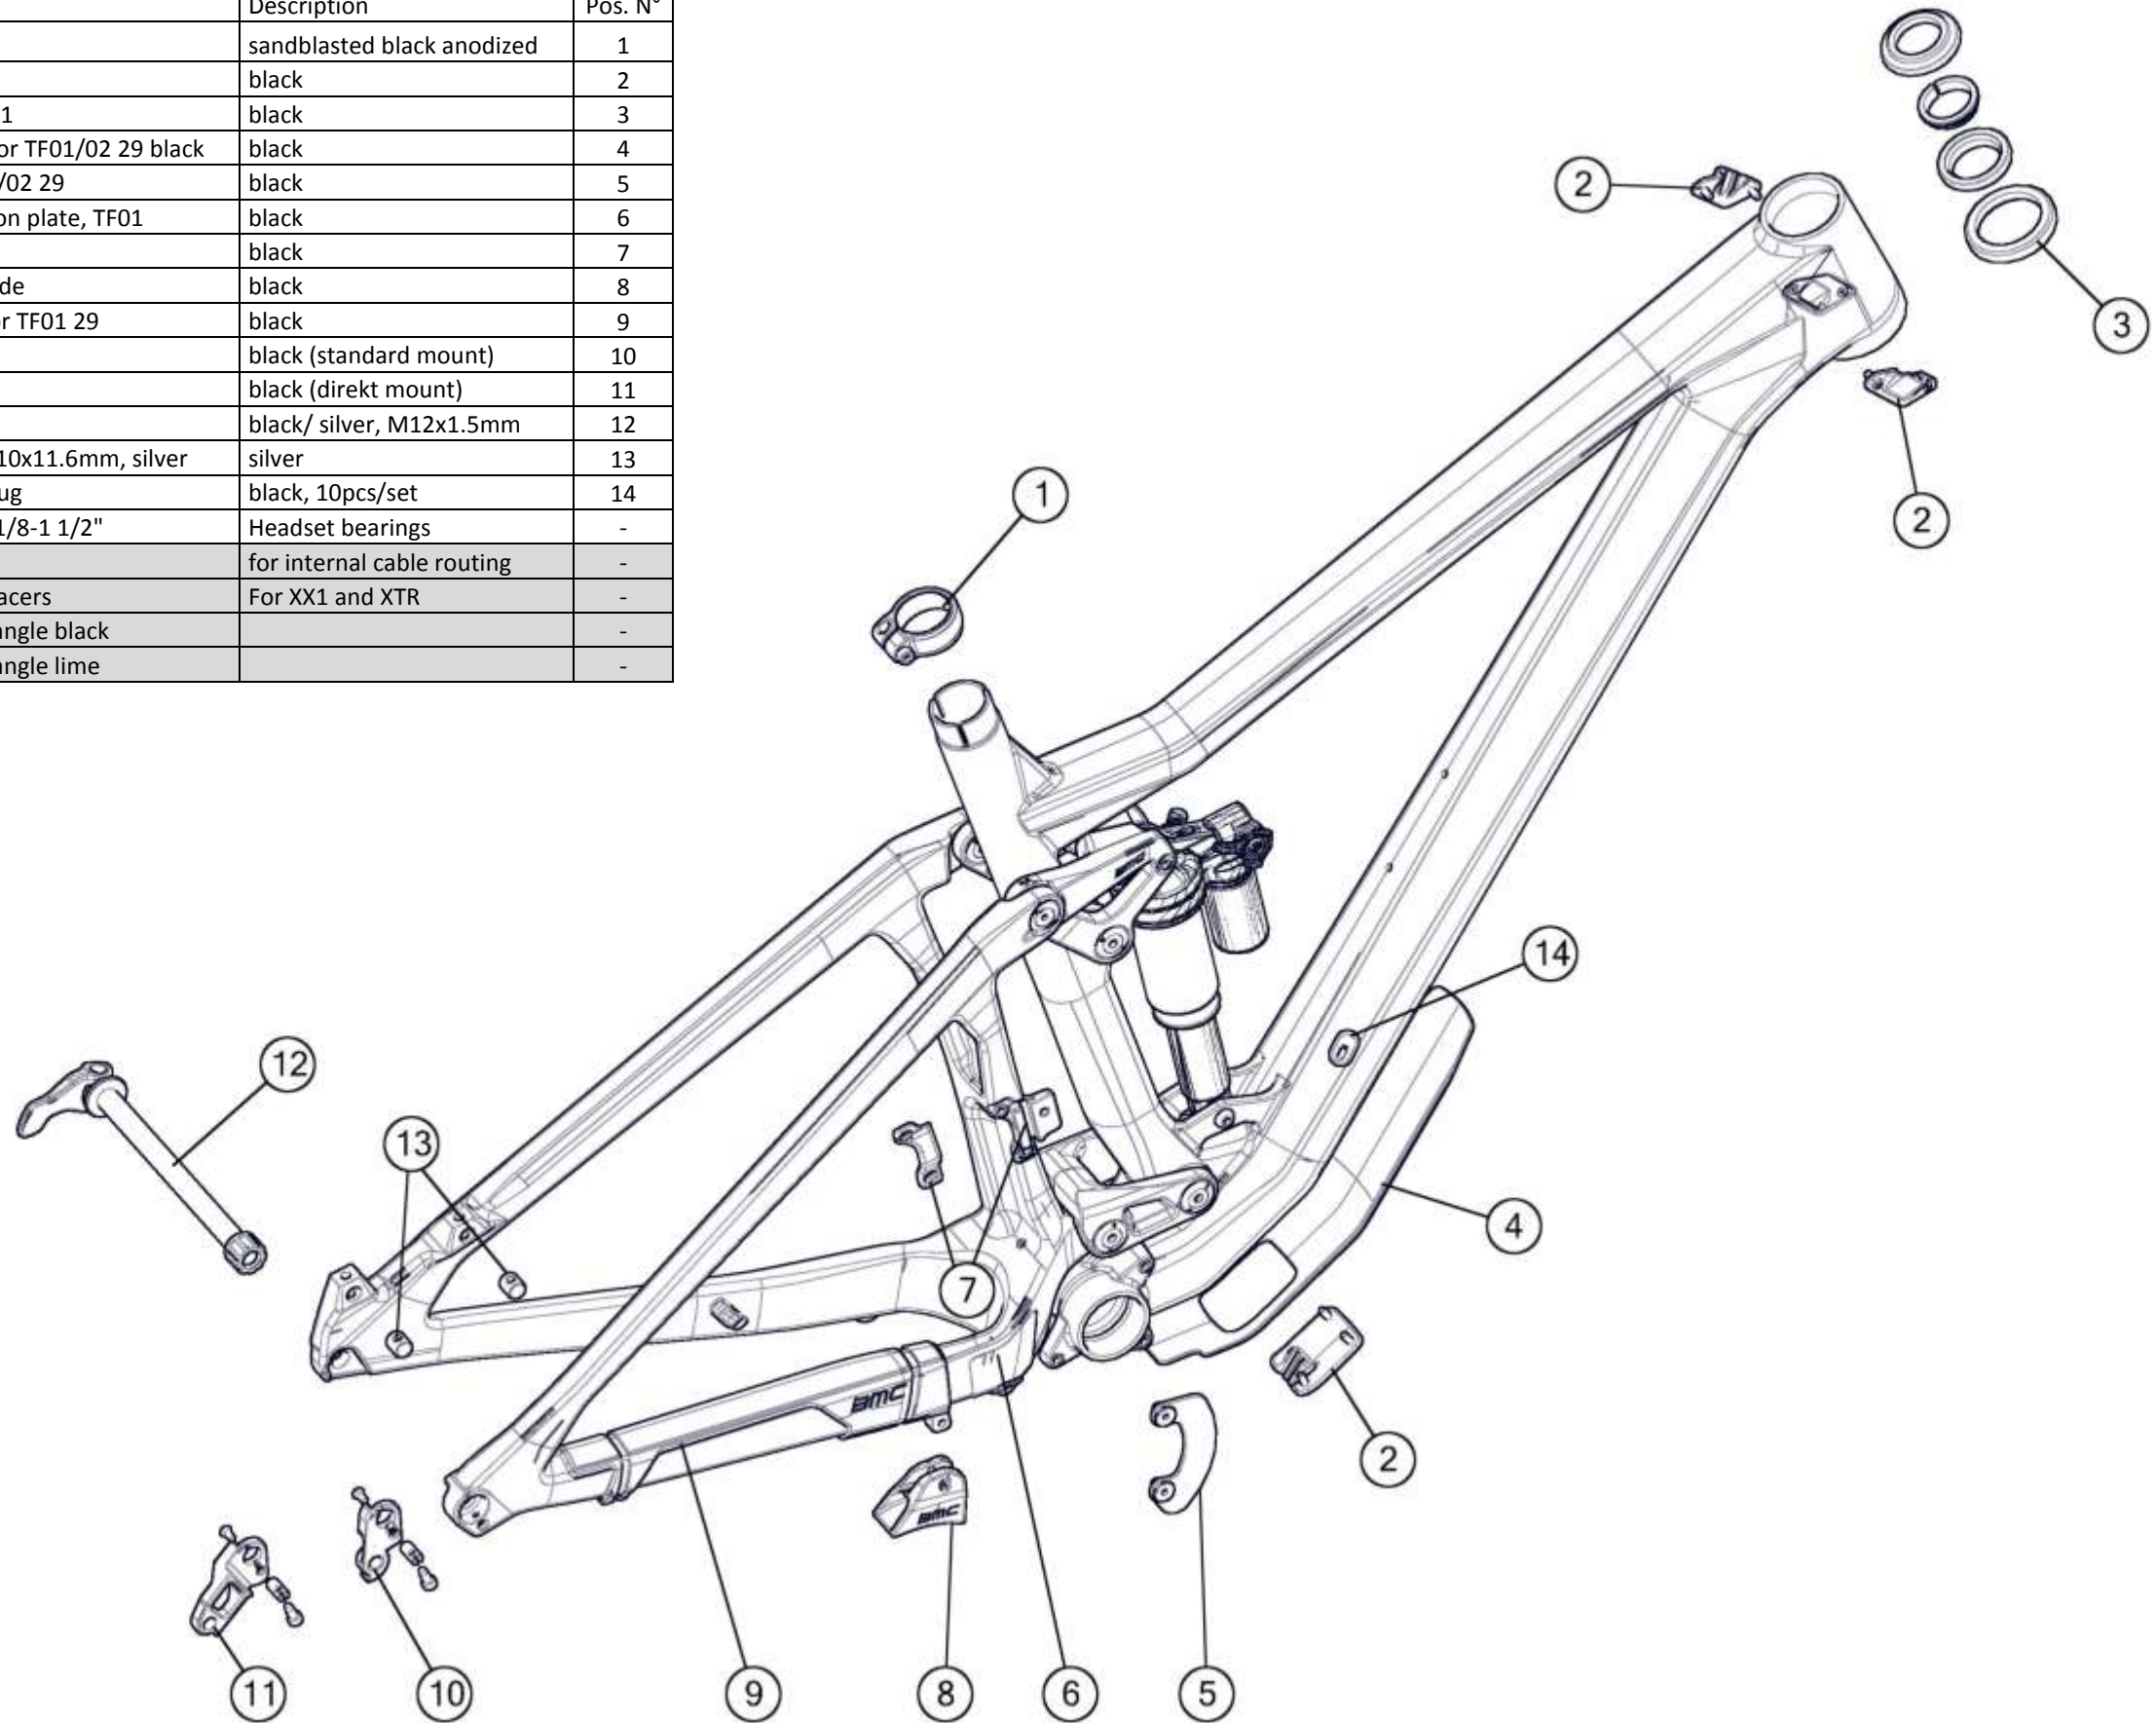

Trailfox 01

Part N°	Part Name	Description	Pos. N°
207460	Raceclamp	sandblasted black anodized	1
216103	Cable guide # 7	black	2
214989	Headset VP-A45AC1	black	3
221327	Downtube protector TF01/02 29 black	black	4
216105	Chaincatcher TF01/02 29	black	5
221325	Chainstay protection plate, TF01	black	6
216104	FD Hanger Kit	black	7
214983	Chainstay chainguide	black	8
216106	Chainstay protector TF01 29	black	9
214986	Dropout # 44	black (standard mount)	10
214987	Dropout # 45	black (direkt mount)	11
214988	Axle & Nut	black/ silver, M12x1.5mm	12
215670	post mount bolt Ø10x11.6mm, silver	silver	13
212551	RD cable rubber plug	black, 10pcs/set	14
222105	MTB bearing kit 1 1/8-1 1/2"	Headset bearings	-
213707	Foam Tube	for internal cable routing	-
215669	Bottom bracket spacers	For XX1 and XTR	-
300174 - 003920	Trailfox 01 rear triangle black		-
222076	Trailfox 01 rear triangle lime		-