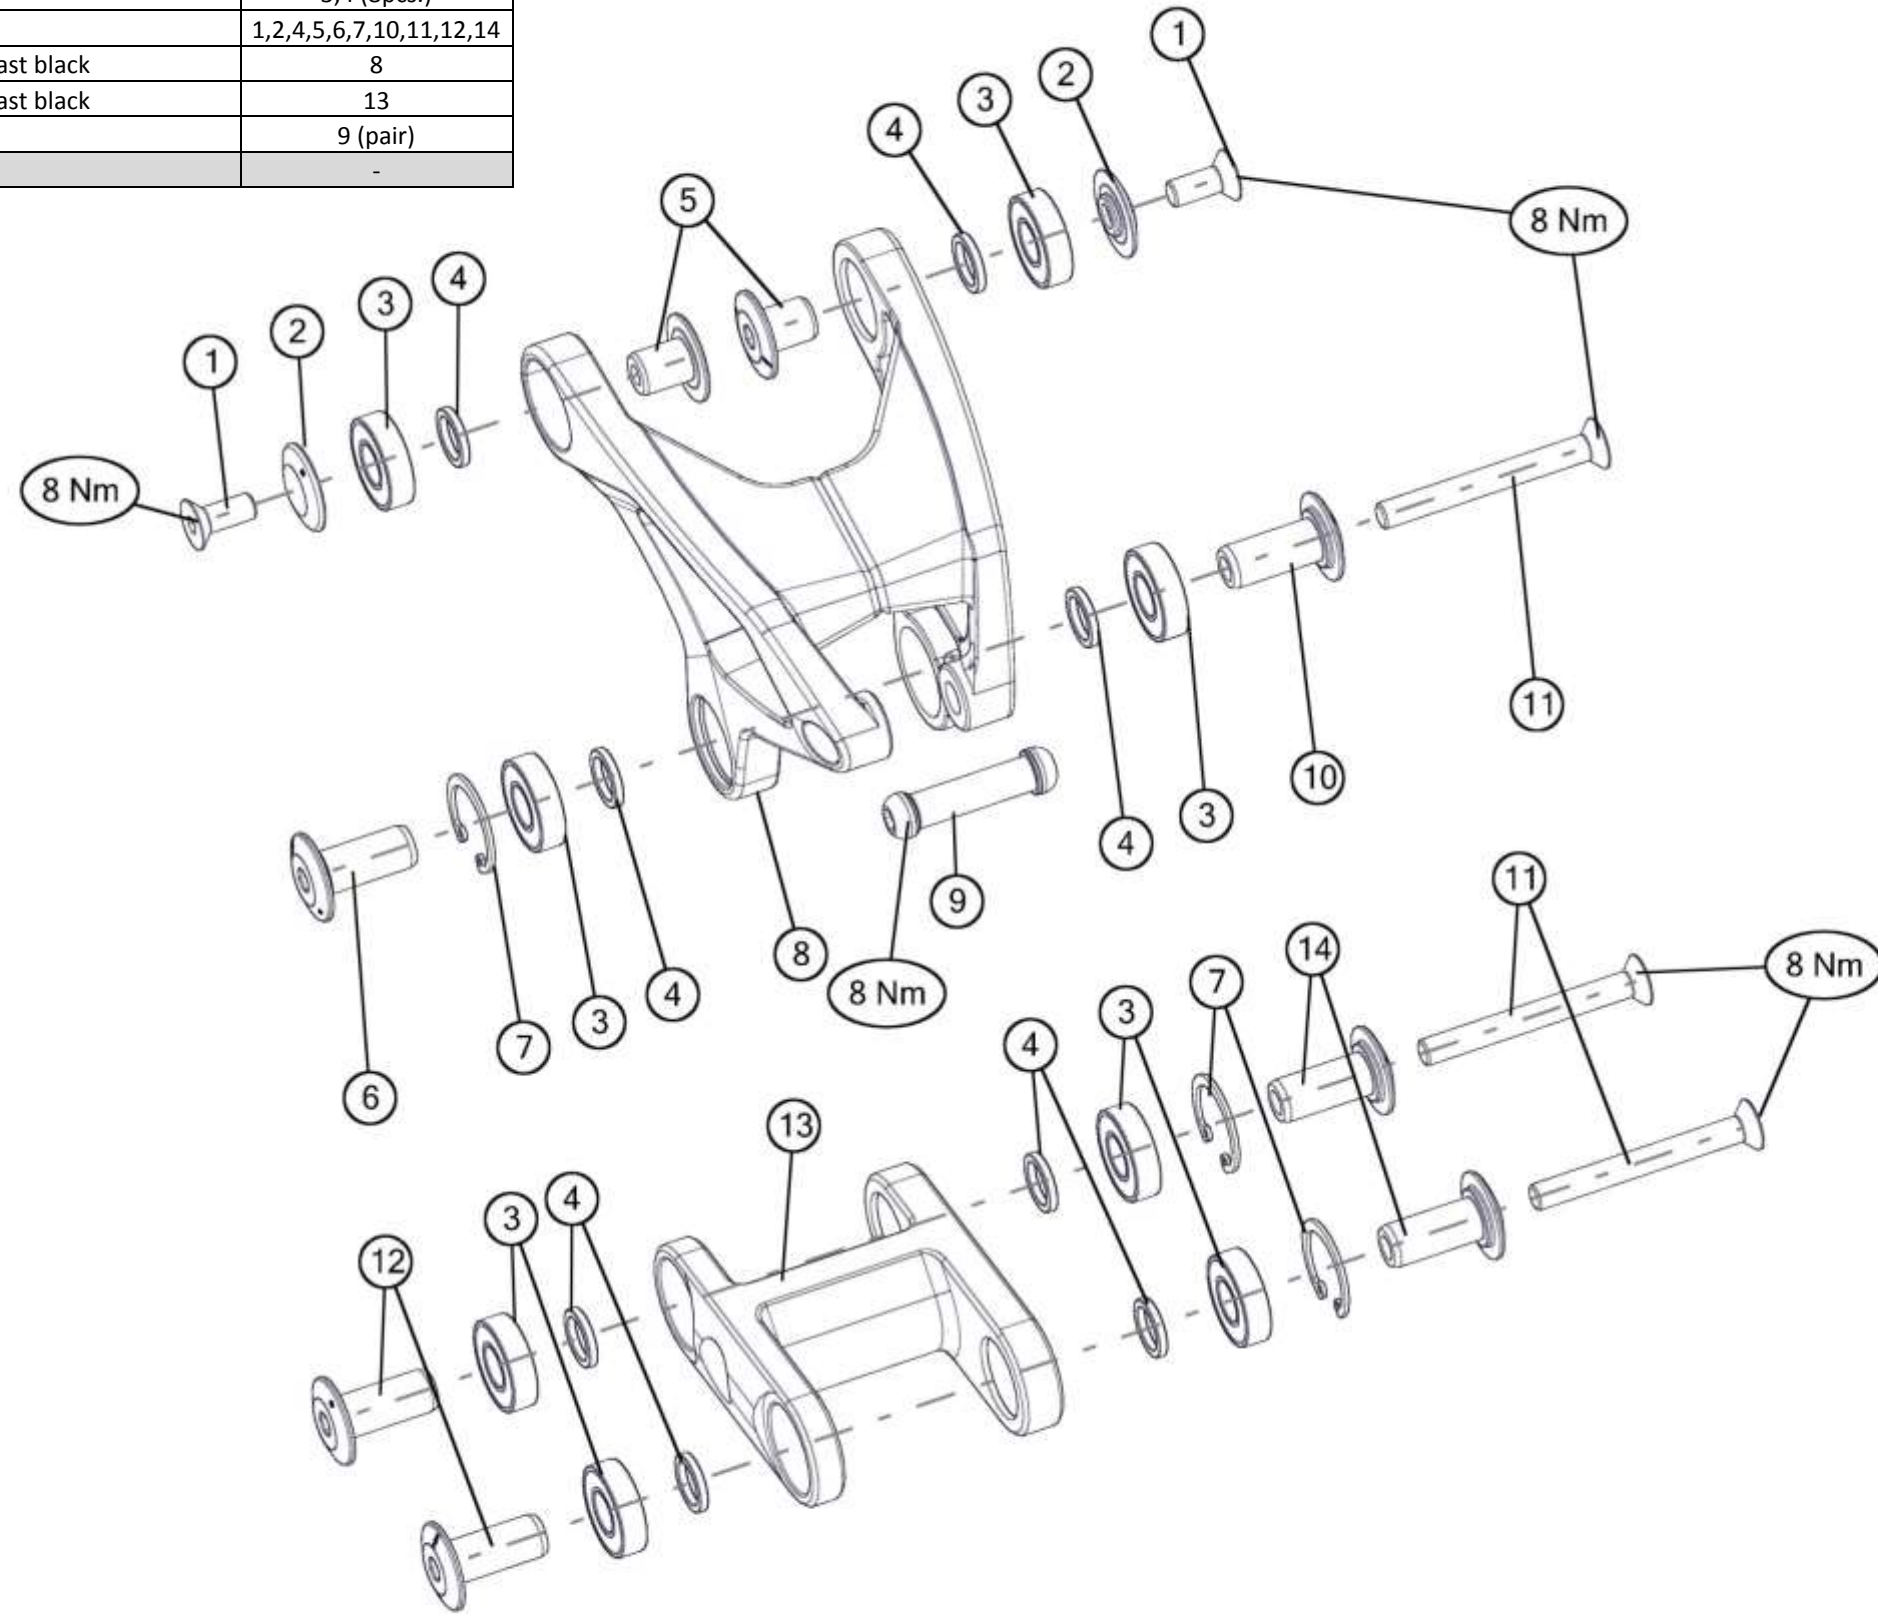

Speedfox Trailcrew suspension parts

Part N°	Part Name	Description	Pos. N°
207443	Bearing Kit	silver	3,4 (8pcs.)
222965	Bolt Kit # 19	black	1,2,4,5,6,7,10,11,12,14
222962	Rockerarm SF TC-APS	sandblast black	8
222963	Lowerlink SF TC-APS	sandblast black	13
221319	Rear shock bolt set #3	silver	9 (pair)
224009	MTT-APS Toolkit		-