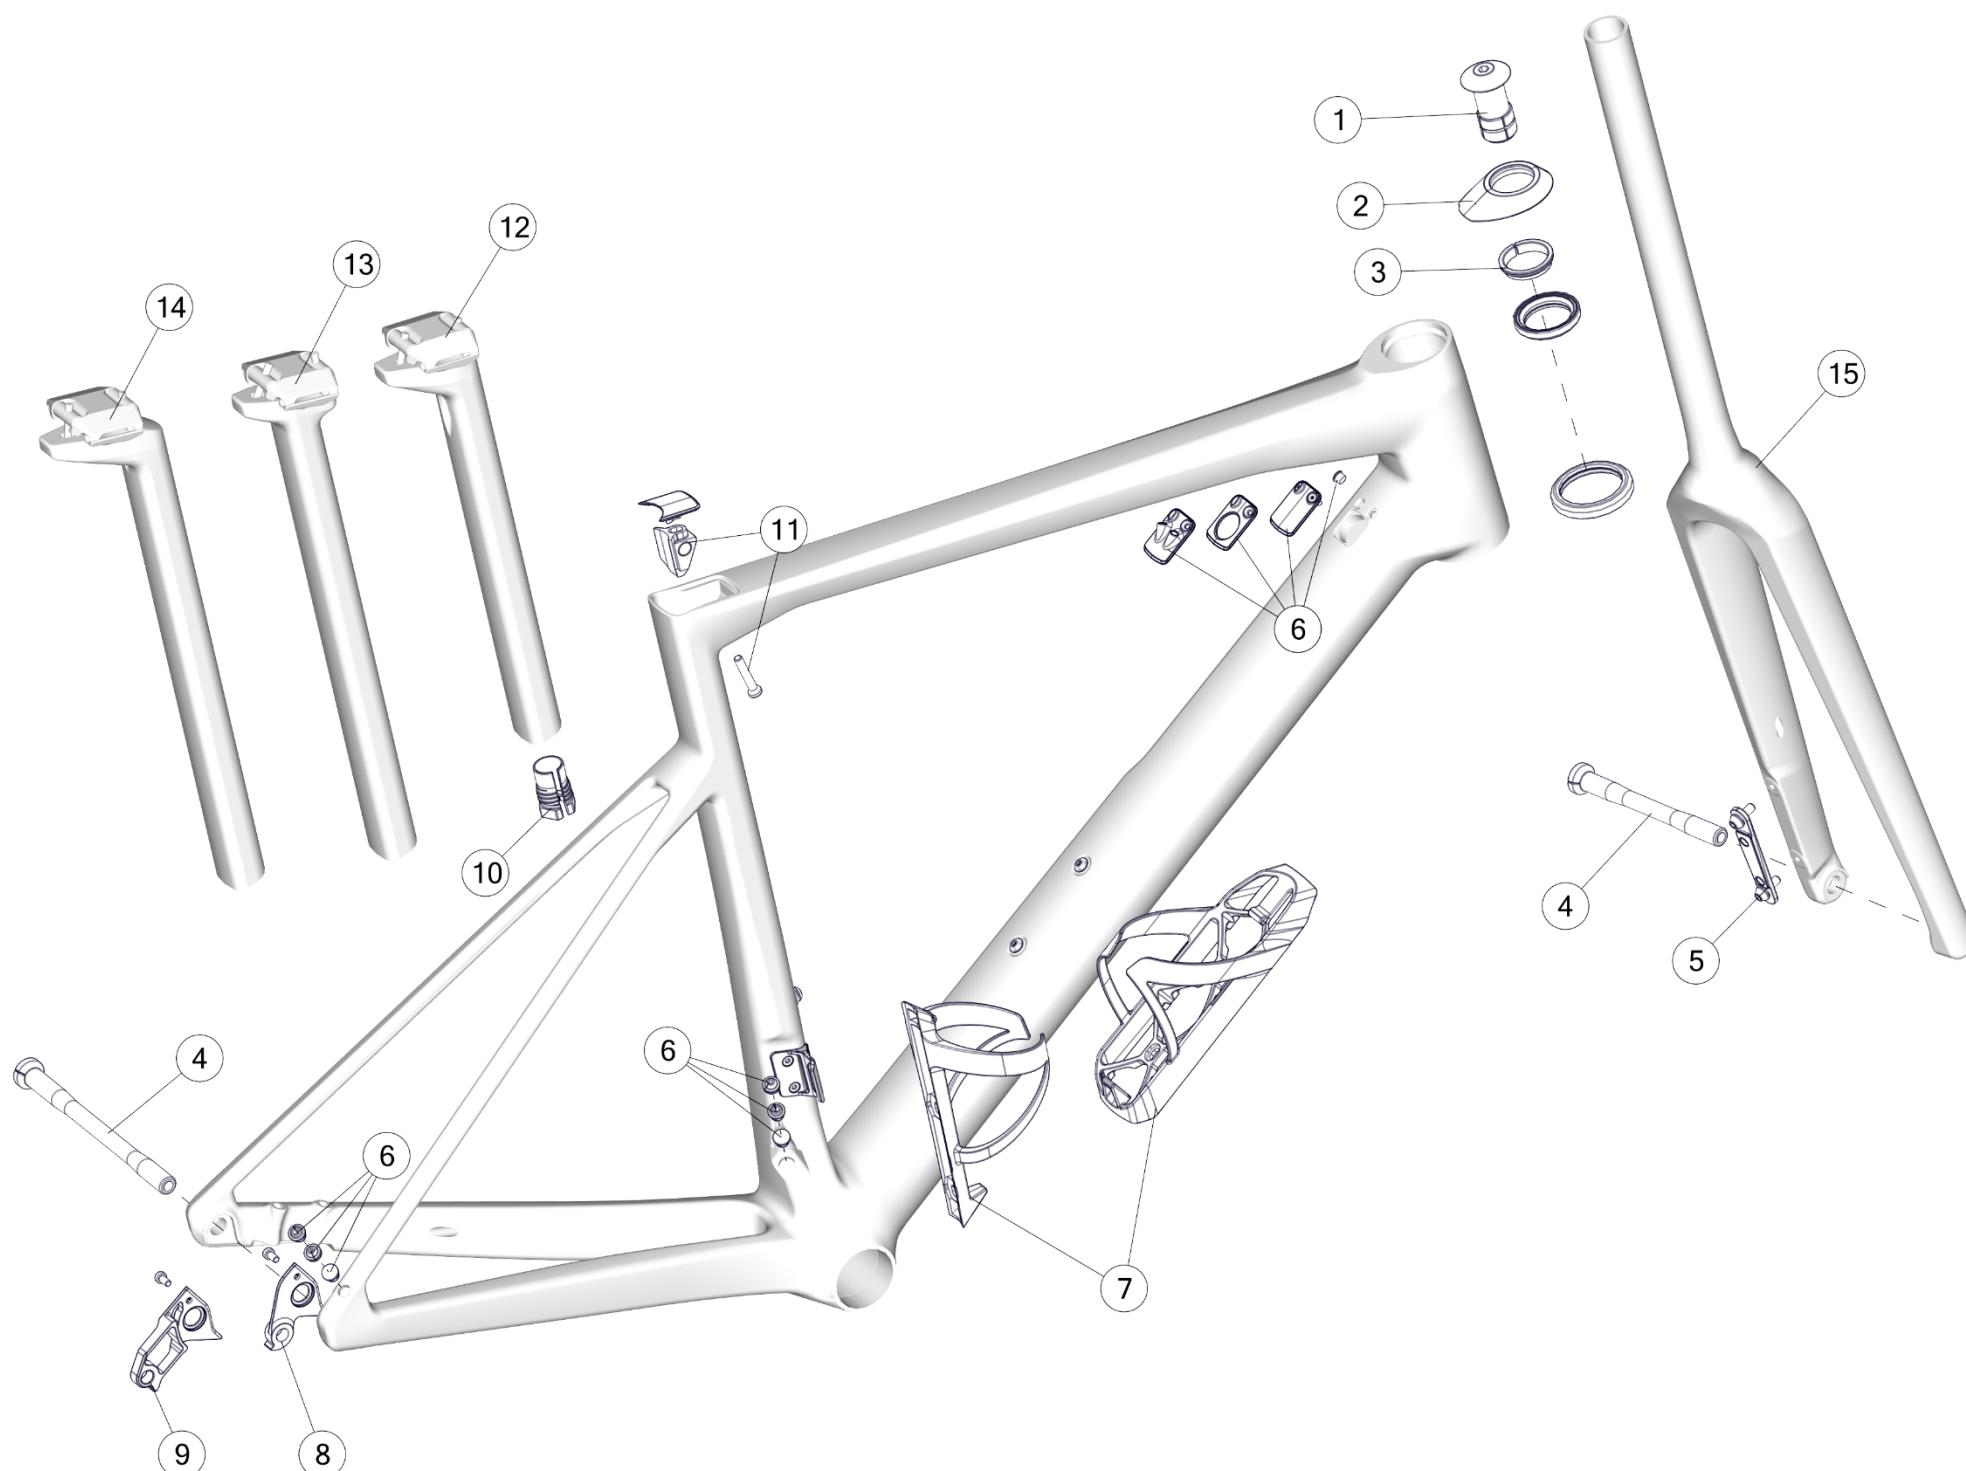

TEAMMACHINE SLR

Pos. N°	Part N°	Part Name	Description
1	213682	Expander #2	
2	30000811	Topcone MY21 SLR for Round Steerer fork	
3	30000704	Headset Teammachine SLR01 / SLR	Headset w/o top cone
4	30000699	Stealth Axles Set Teammachine SLR01/SLR	
5	30000714	Brake Mount Adapter SLR01 / SLR	
6	30000713	Cable Guide Teammachine SLR downtube (Mechanical, Shimano Di2, Sram eTap)	for mechanical, Di2 and wireless
7	30000698	Aerocore Bottle Cages Set	
8	30000700	Dropout for Teammachine SLR01/SLR (Sram/Campagnolo/Shimano classic mount)	Standard (Shimano/Sram/Campa)
9	30000701	Dropout for Teammachine SLR01/SLR (Shimano direct mount)	Direct mount (Shimano only)
10	212500	Internal Battery Adapter	for S/P with foam core
10	219532	Battery adapter, compliance post	for S/P without foam core
11	30000702	Seatpost Clamp Teammachine SLR01 / SLR	incl. Both cover for all frame sizes
12	30000742	Seatpost SLR01 15mm OFFSET - p2p	stealth
13	30000741	Seatpost SLR01 0mm OFFSET - p2p	stealth
14	30000743	Seatpost SLR01 30mm OFFSET - p2p	Stealth
15	30004168	Fork Teammachine SLR ready to paint 47-51 MY23	ready to paint
15	30004169	Fork Teammachine SLR ready to paint 54-61 MY23	ready to paint