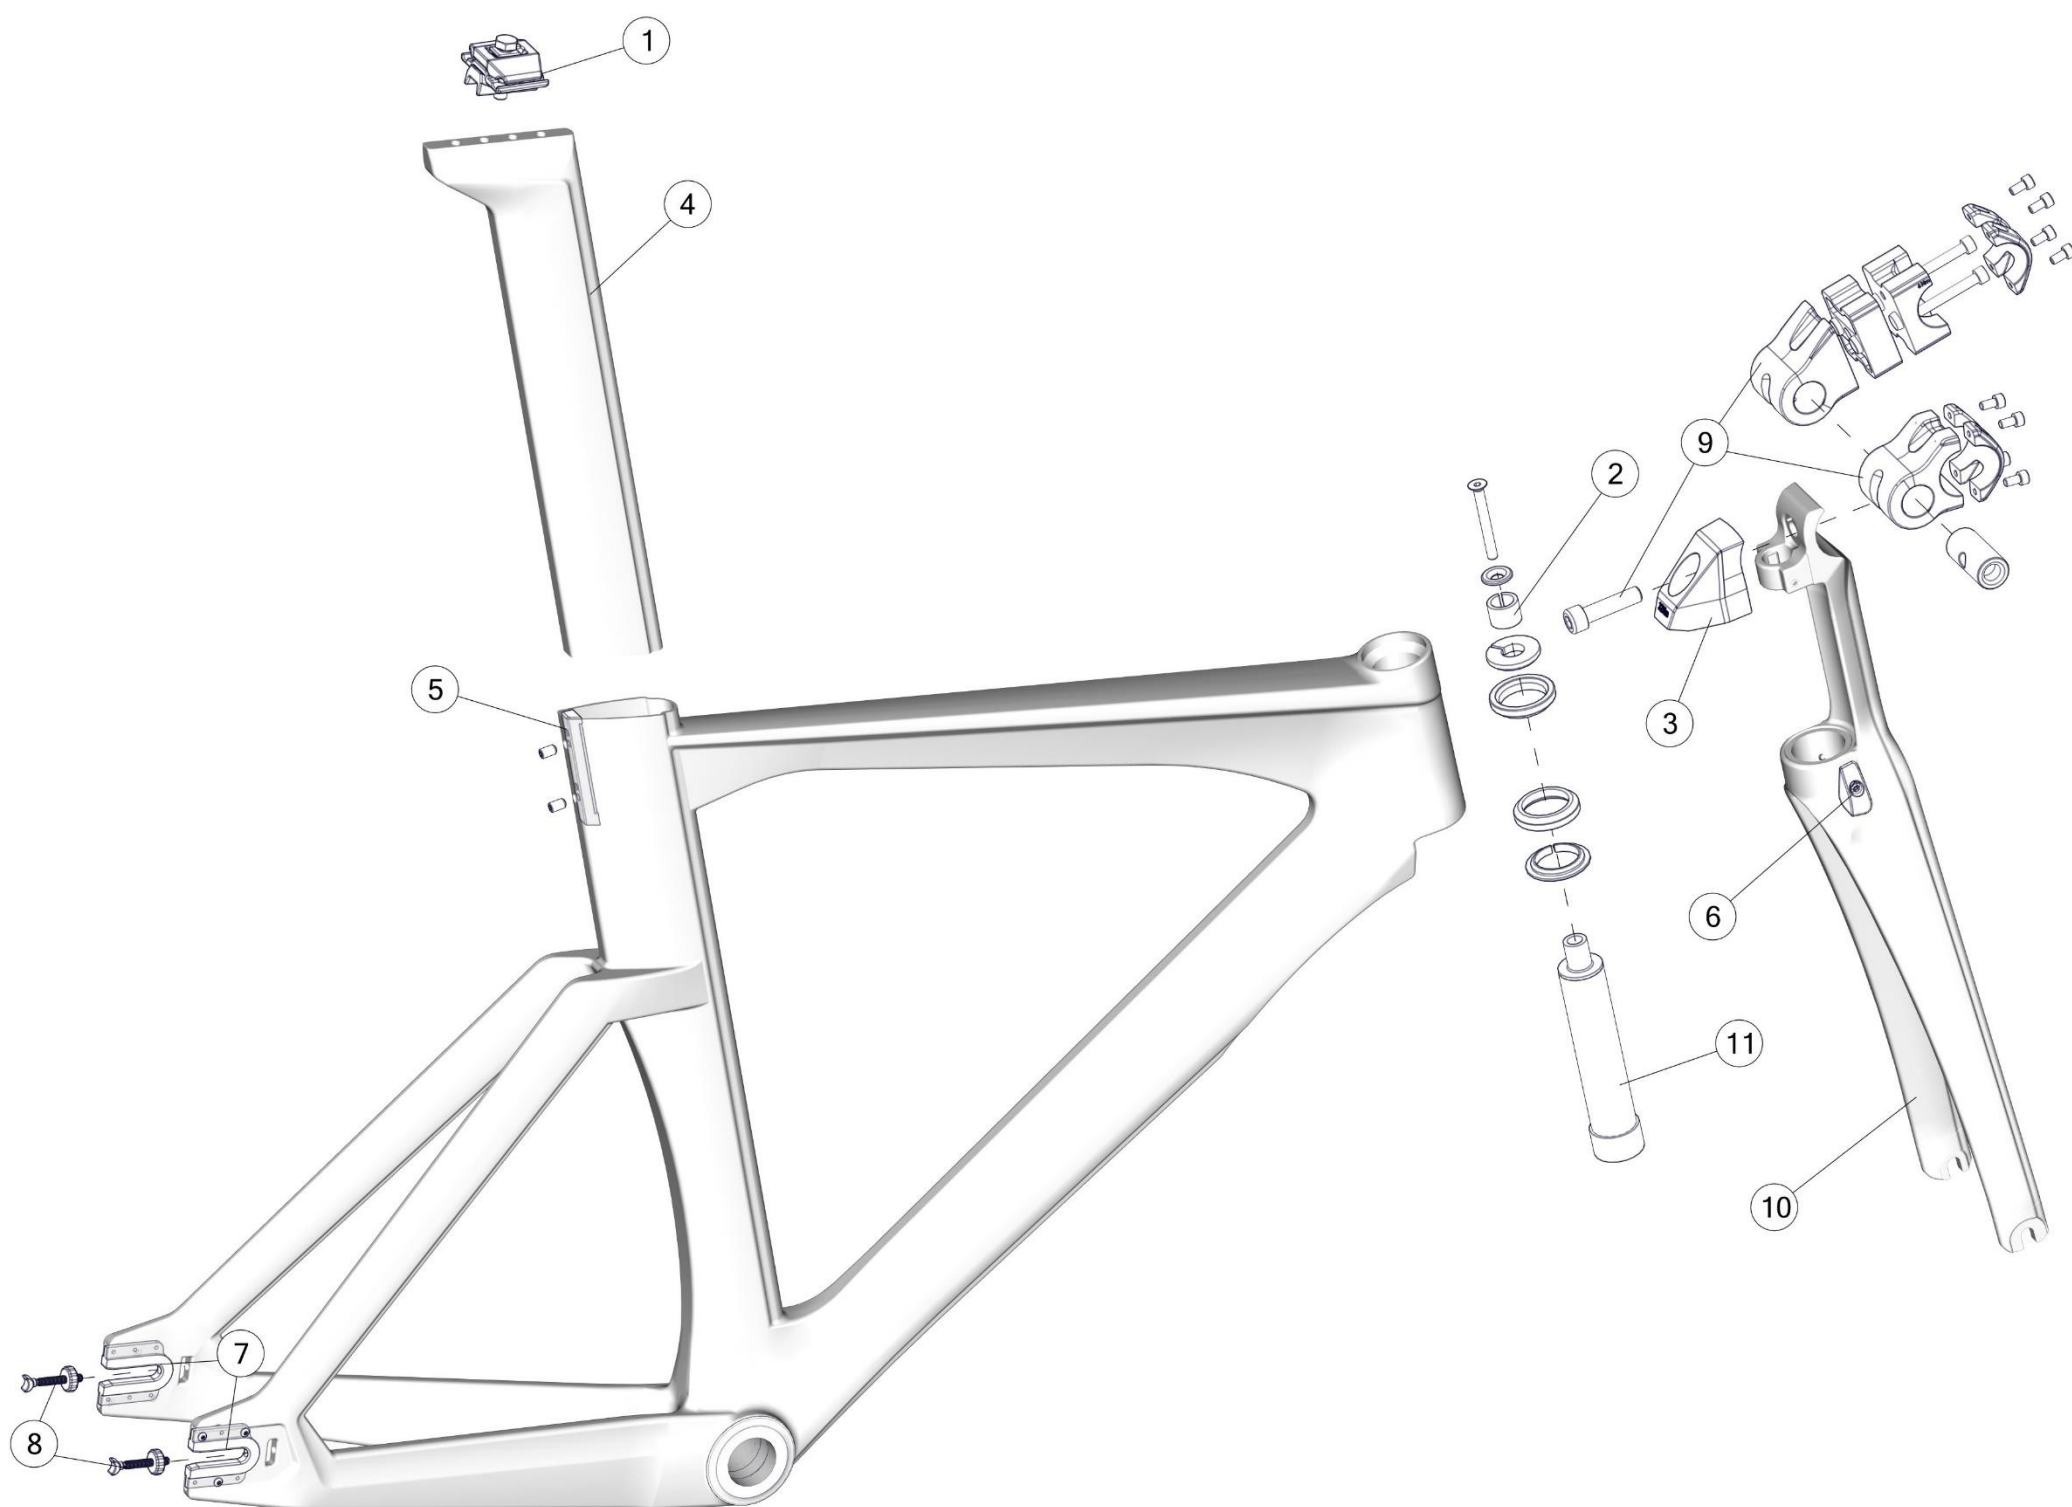

TRACKMACHINE TR01

Pos. N°	Part N°	Part Name	Description
1	212482	saddle clamp # 1 - black anodized	Black anodized
2	213709	Headset TM01	Black
3	219147	TR01 stem cover	Black
4	219148	TR01 seatpost	Black
5	219149	Seatpost clamp # 13	Black
6	219153	TR01 fork bumpers	Black
7	219154	Dropout # 46	Silver
8	219155	Axle adjuster # 3	Black
9	219156	TR01 stem kit	Sandblasted black anodized
10	219144	TR01 fork, small	Black
10	219145	TR01 fork, medium	Black
10	219146	TR01 fork, large	Black
11	219150	TR01 steerer tube, small	Black
11	219151	TR01 steerer tube, medium	Black
11	219152	TR01 steerer tube, large	Black