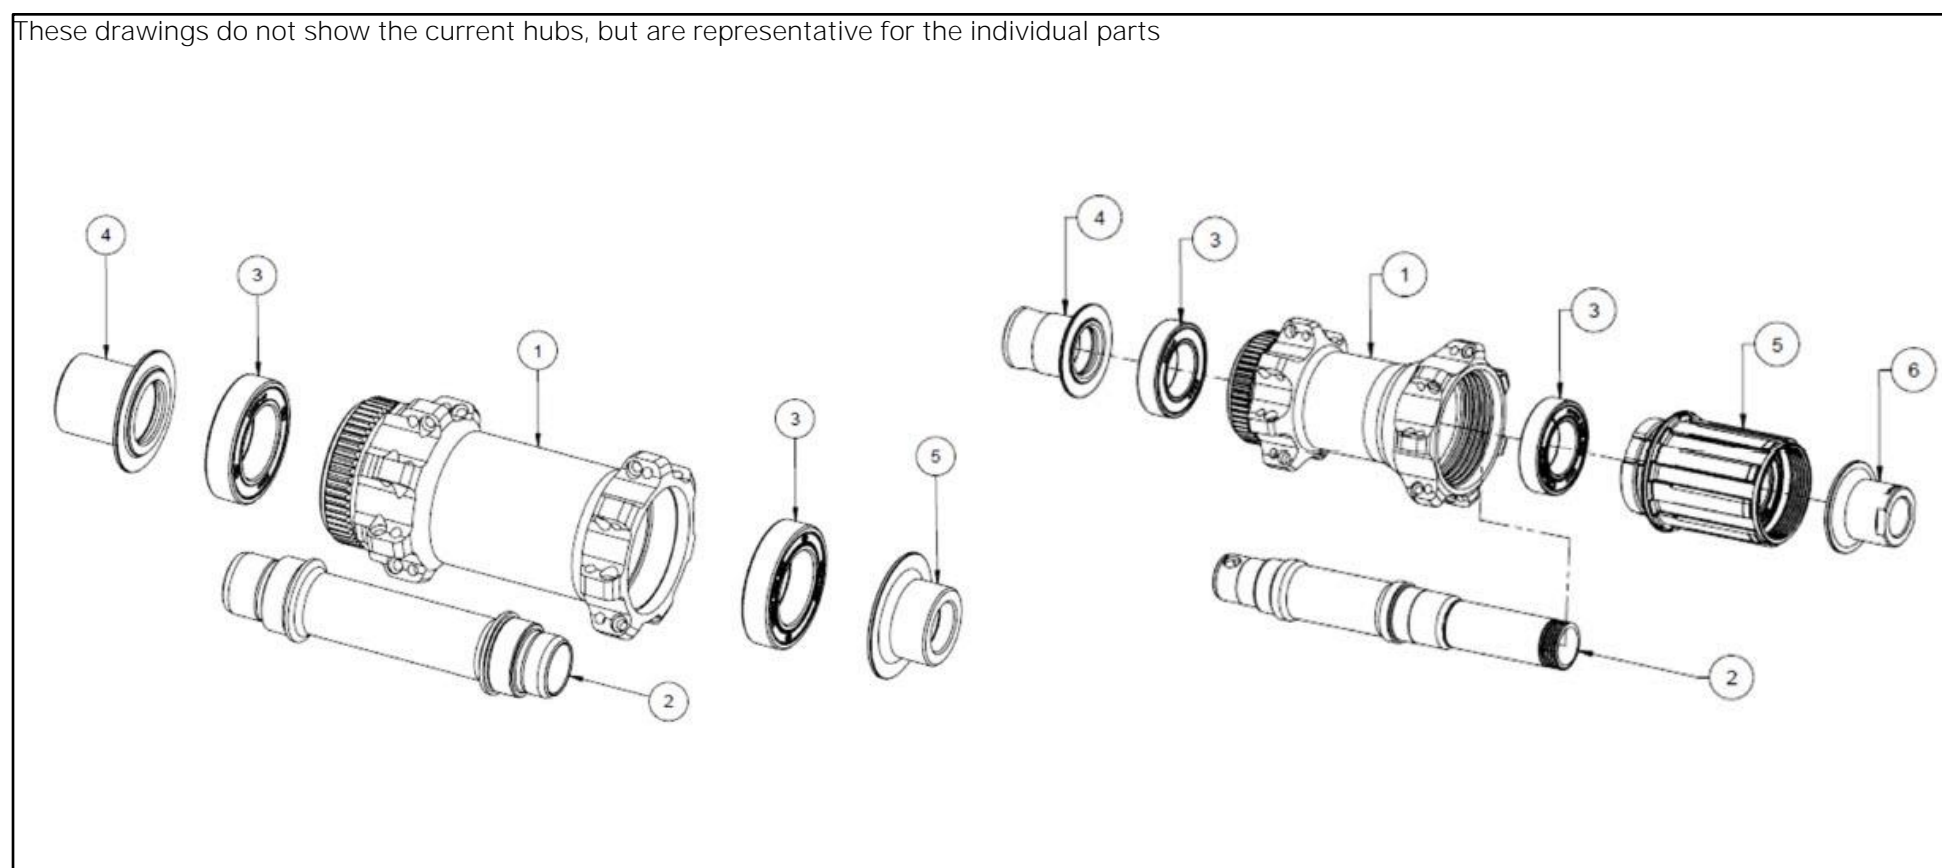

These drawings do not show the current hubs, but are representative for the individual parts