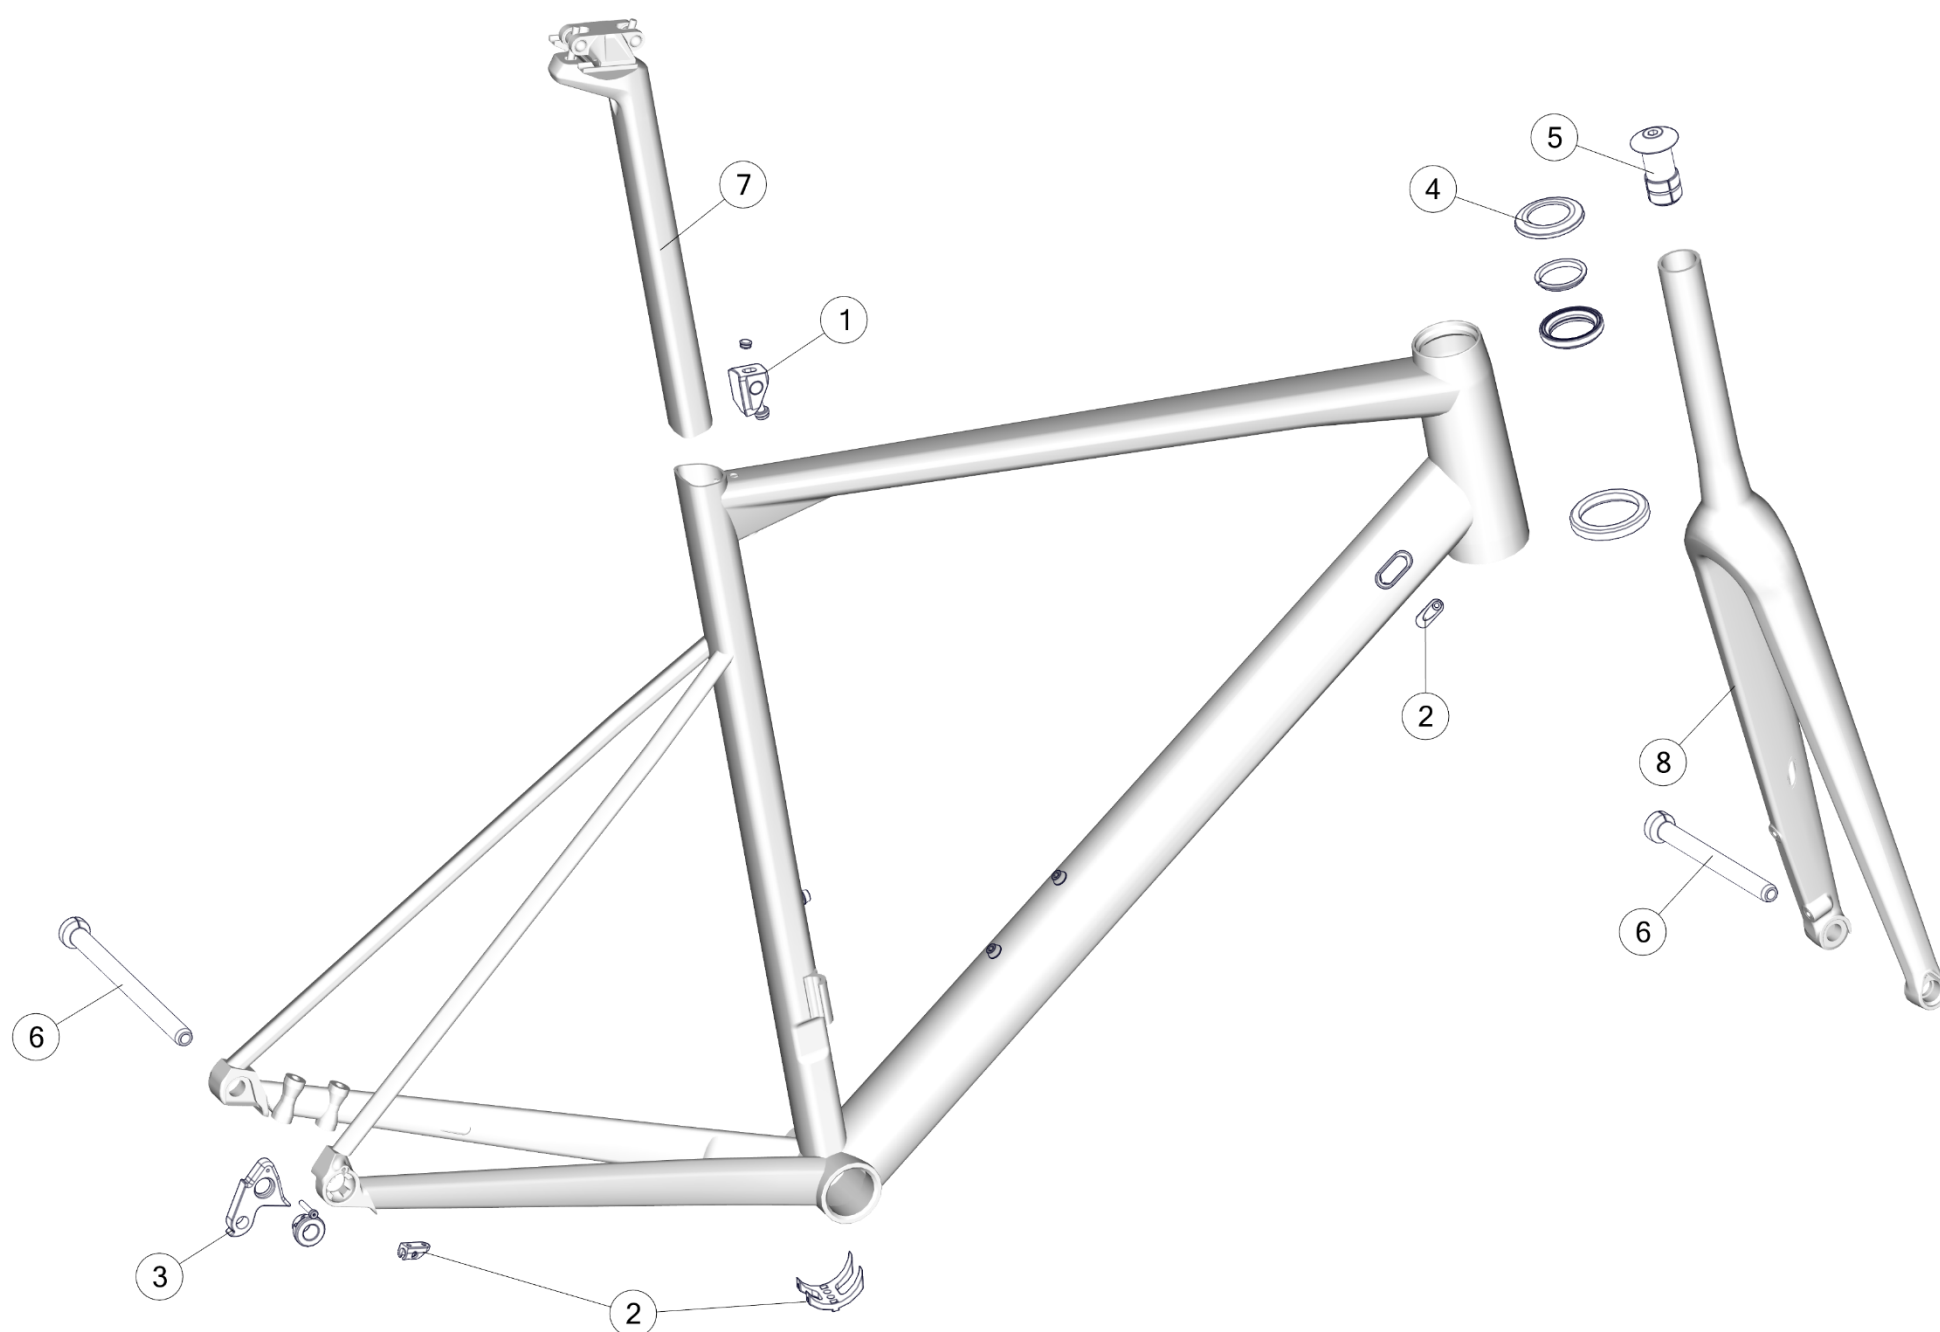

TEAMMACHINE ALR DISC

Pos. N°	Part N°	Part Name	Description
1	301631	Seatpost clamp #23	Black anodized
2	301665	Cable guide #21	Black
3	300679	Dropout #53	Sandblasted black anodized
4/5	301693	Teammachine ALR Headset & Expander	Black
6	301694	Thru axle kit #3	front & rear axle, 12x1mm
7	301897	teammachine SLR01 seatpost, 15mm offset	Stealth, 330mm
-	302073	ALR seatpost seal	
8	30004119	Fork Teammachine ALR ready to paint MY23	ready to paint