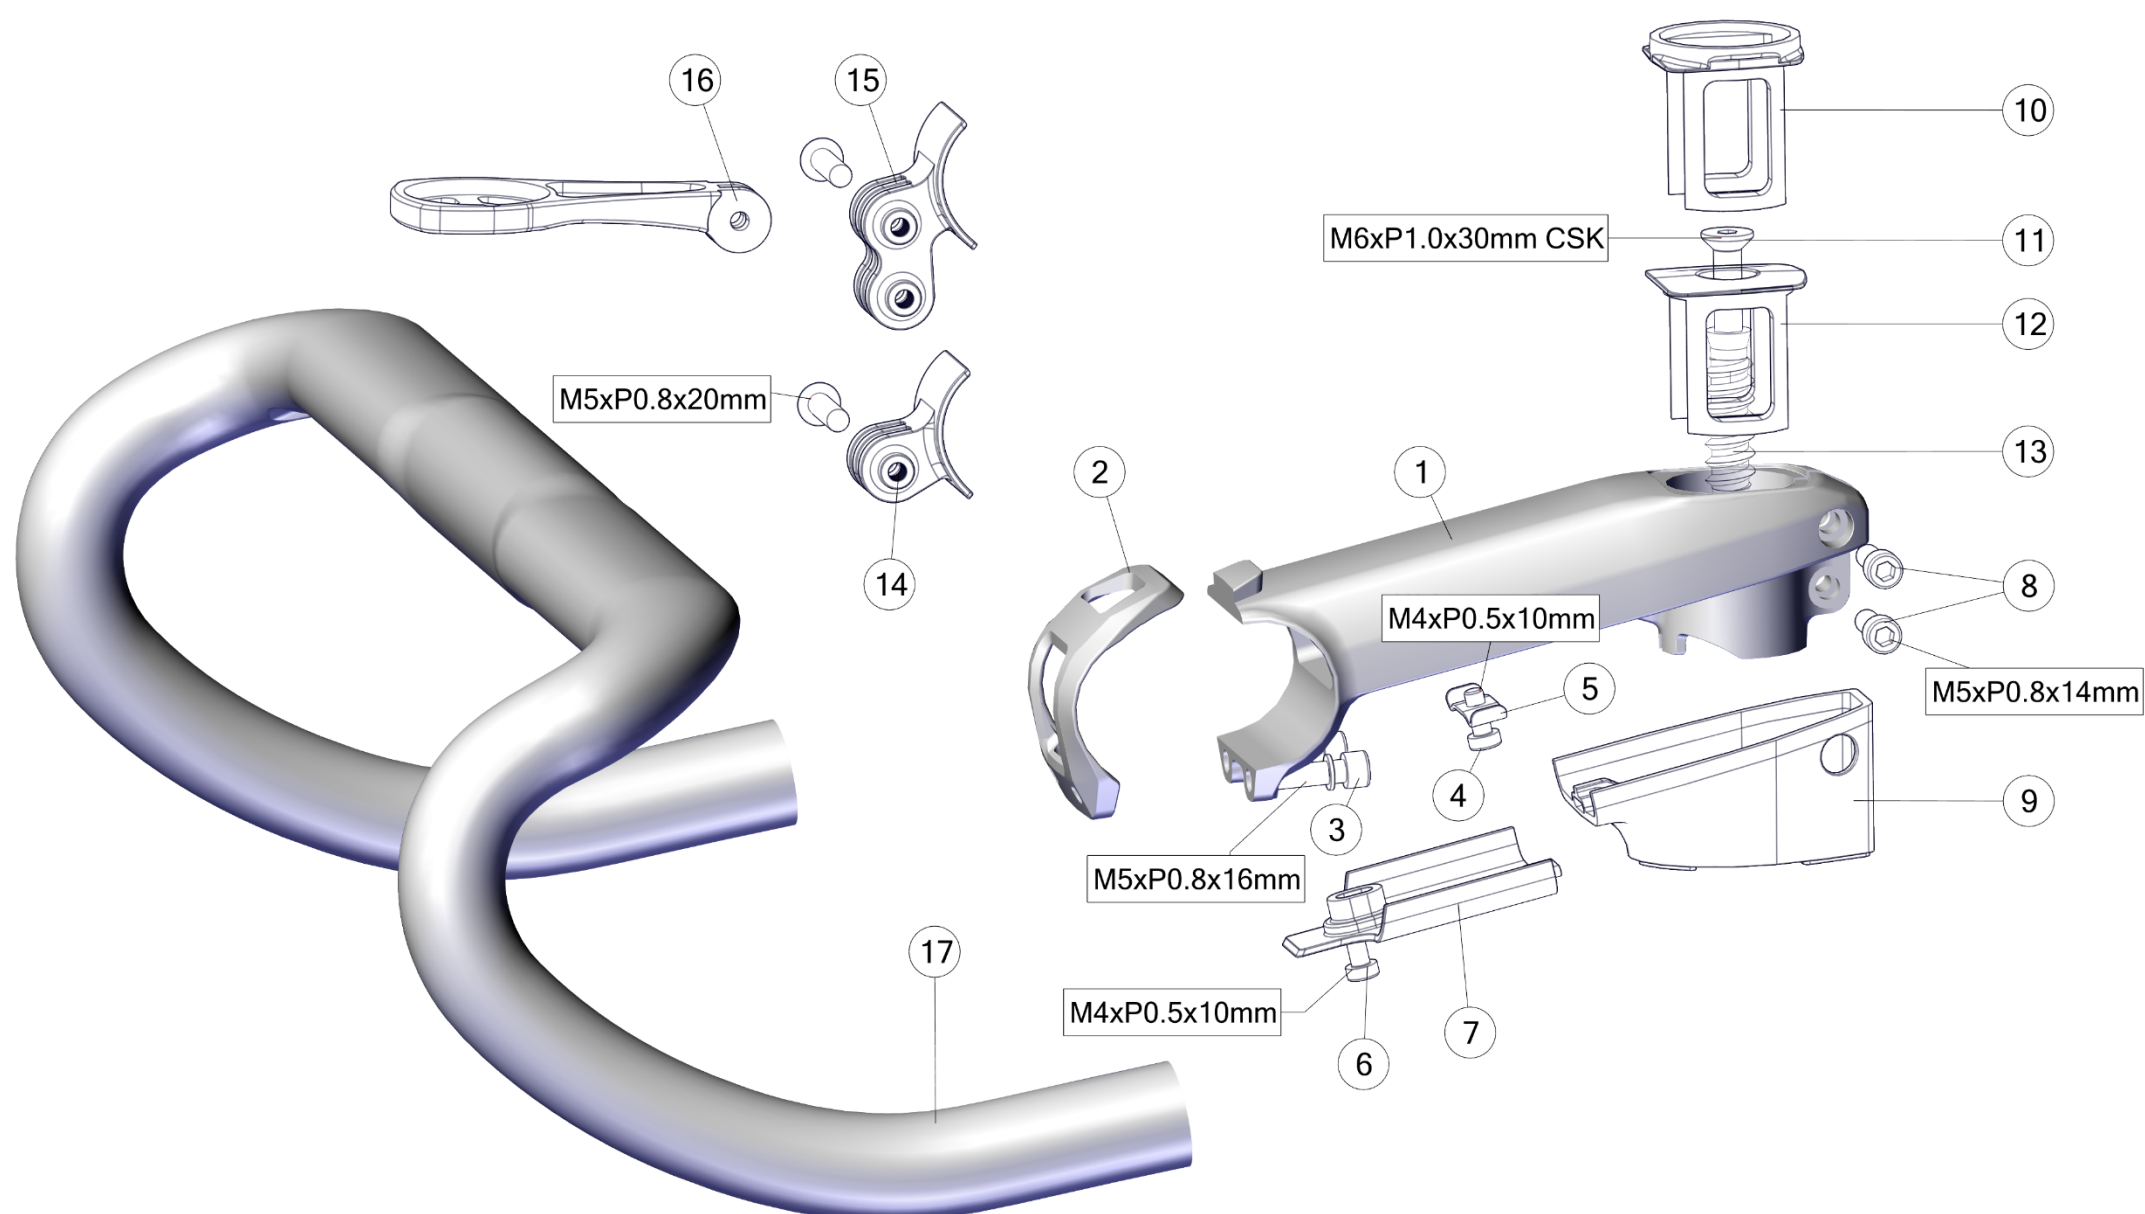

ICS2 STEM & HANDLEBAR

Pos. N°	Part N°	Part Name	Description	Angle	
1 - 12	30001784	STEM ICS2 - 80mm - p2p	w/o top cone or spacer including single mount	-12.5°	
	30001785	STEM ICS2 - 90mm - p2p		-12.5°	
	30001786	STEM ICS2 - 100mm - p2p		-12.5°	
	30001787	STEM ICS2 - 110mm - p2p		-12.5°	
	30001788	STEM ICS2 - 120mm - p2p		-12.5°	
	30001789	STEM ICS2 - 130mm - p2p		-12.5°	
	30001790	STEM ICS2 - 140mm - p2p		-12.5°	
10	30003341	ICS2 Topcap Interface Round			
2 - 13	30000708	ICS2 Hardware (face plate, cable clip, cable covers for all lengths, cable guide, top caps, bolts)	Cover for all stem length & self cutting bolt included		
14, 15, 16	30000718	Alloy Computer Mount for ICS2 and ICS01 Stems with Wahoo and Garmin inserts, including Single and Double Alloy brackets	Aluminium		
				Drop	Reach
17	301707006919	Handlebar RCB01 400mm - p2p	400mm, stealth	117mm	77mm
17	301707006920	Handlebar RCB01 420mm - p2p	420mm, stealth, ca. 193g	117mm	77mm
17	301707006921	Handlebar RCB01 440mm - p2p	440mm, stealth	117mm	77mm

Roadmachine MY17-19 are not compatible with ICS2 top cones and stem
ICS2 stem cannot be used in combination with round steerer forks (SLR, Roadmachine)