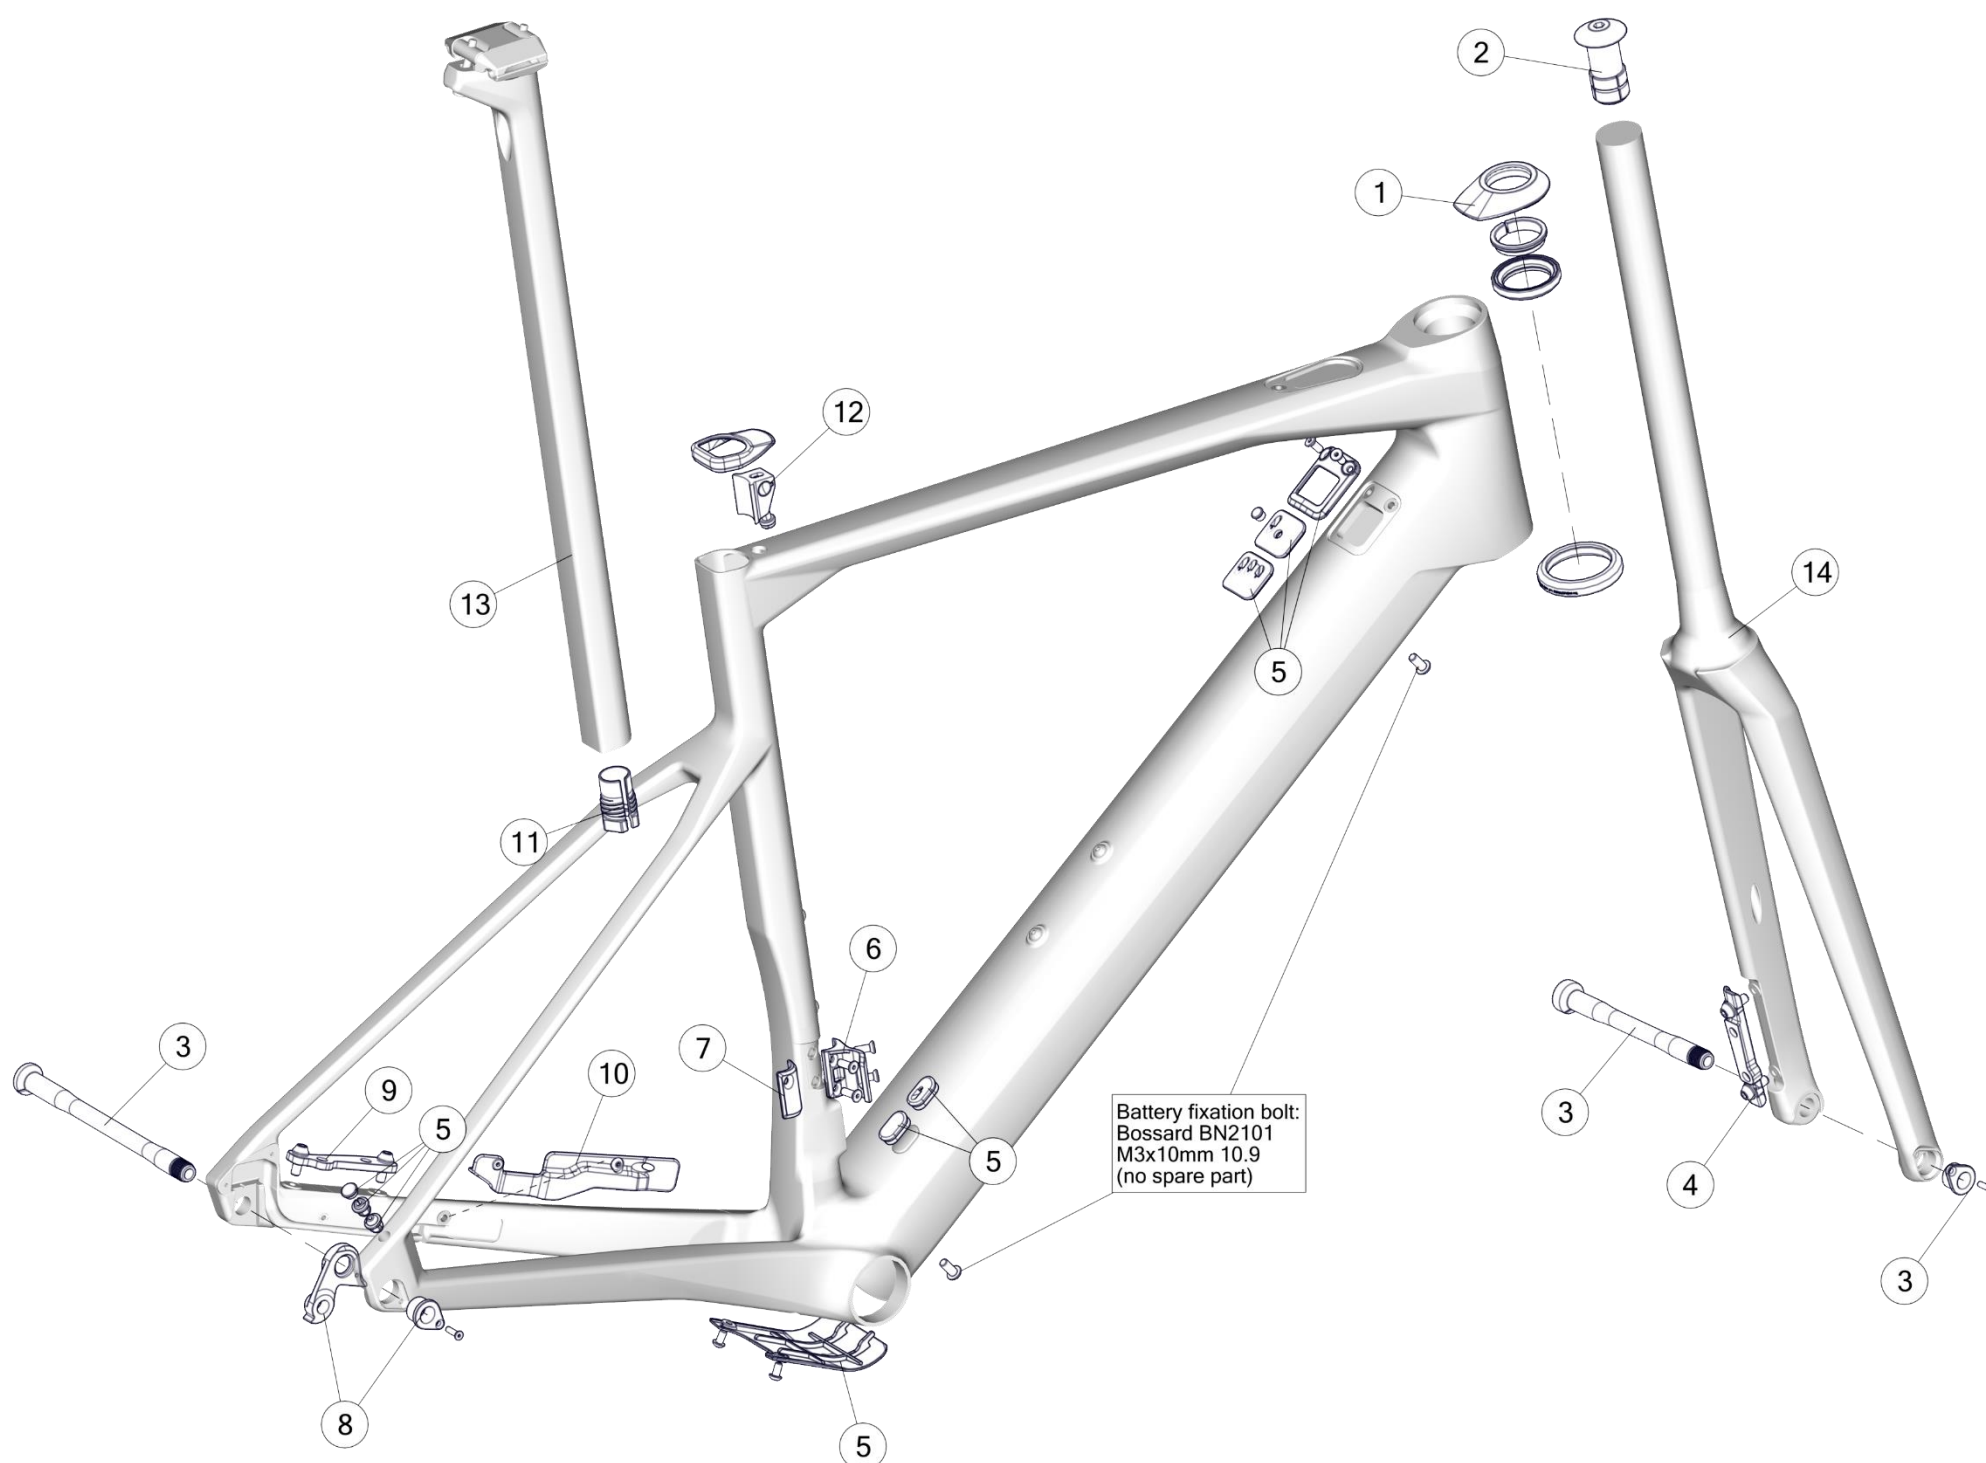

ROADMACHINE AMP

Pos. N°	Part N°	Part Name	Description
1	302093	Headset Roadmachine (w/low topcone)	
3	301628	Thru axle kit #1	
4	3000715	Brake Mount Adapter RM01 / RM	
5	30001755	Cable guide #31	
6	300706	Roadmachine FD hanger	
7	30002021	Front derailleur cover	
8	30001756	Dropout #77	11-speed
8	30004831	Dropout #80	12-speed
9	30001757	Rear Brake Mount Adapter RM AMP	
10	30004832	MY22 chainstay cable guide	
12	30001766	Seatpost Clamp #29	
13	30001805	Seatpost RM01 0mm OFFSET - p2p	0mm offset, 430mm
13	30001806	Seatpost RM01 15mm OFFSET - p2p	15mm offset, 430mm
14	30004274	Flat Steerer Fork RM ready to paint 47-51	
14	30004275	Flat Steerer Fork RM AMP ready to paint 54-61	
-	30004672	CRD-321 Rim for Mahle X20 drive unit, incl. Spokes, nipples and rim tape	Rim Kit for RM AMP ONE rear wheel
-	30004673	XRD-522 Rim for Mahle X20 drive unit, incl. Spokes, nipples and rim tape	Rim Kit for RM AMP TWO & THREE rear wheel