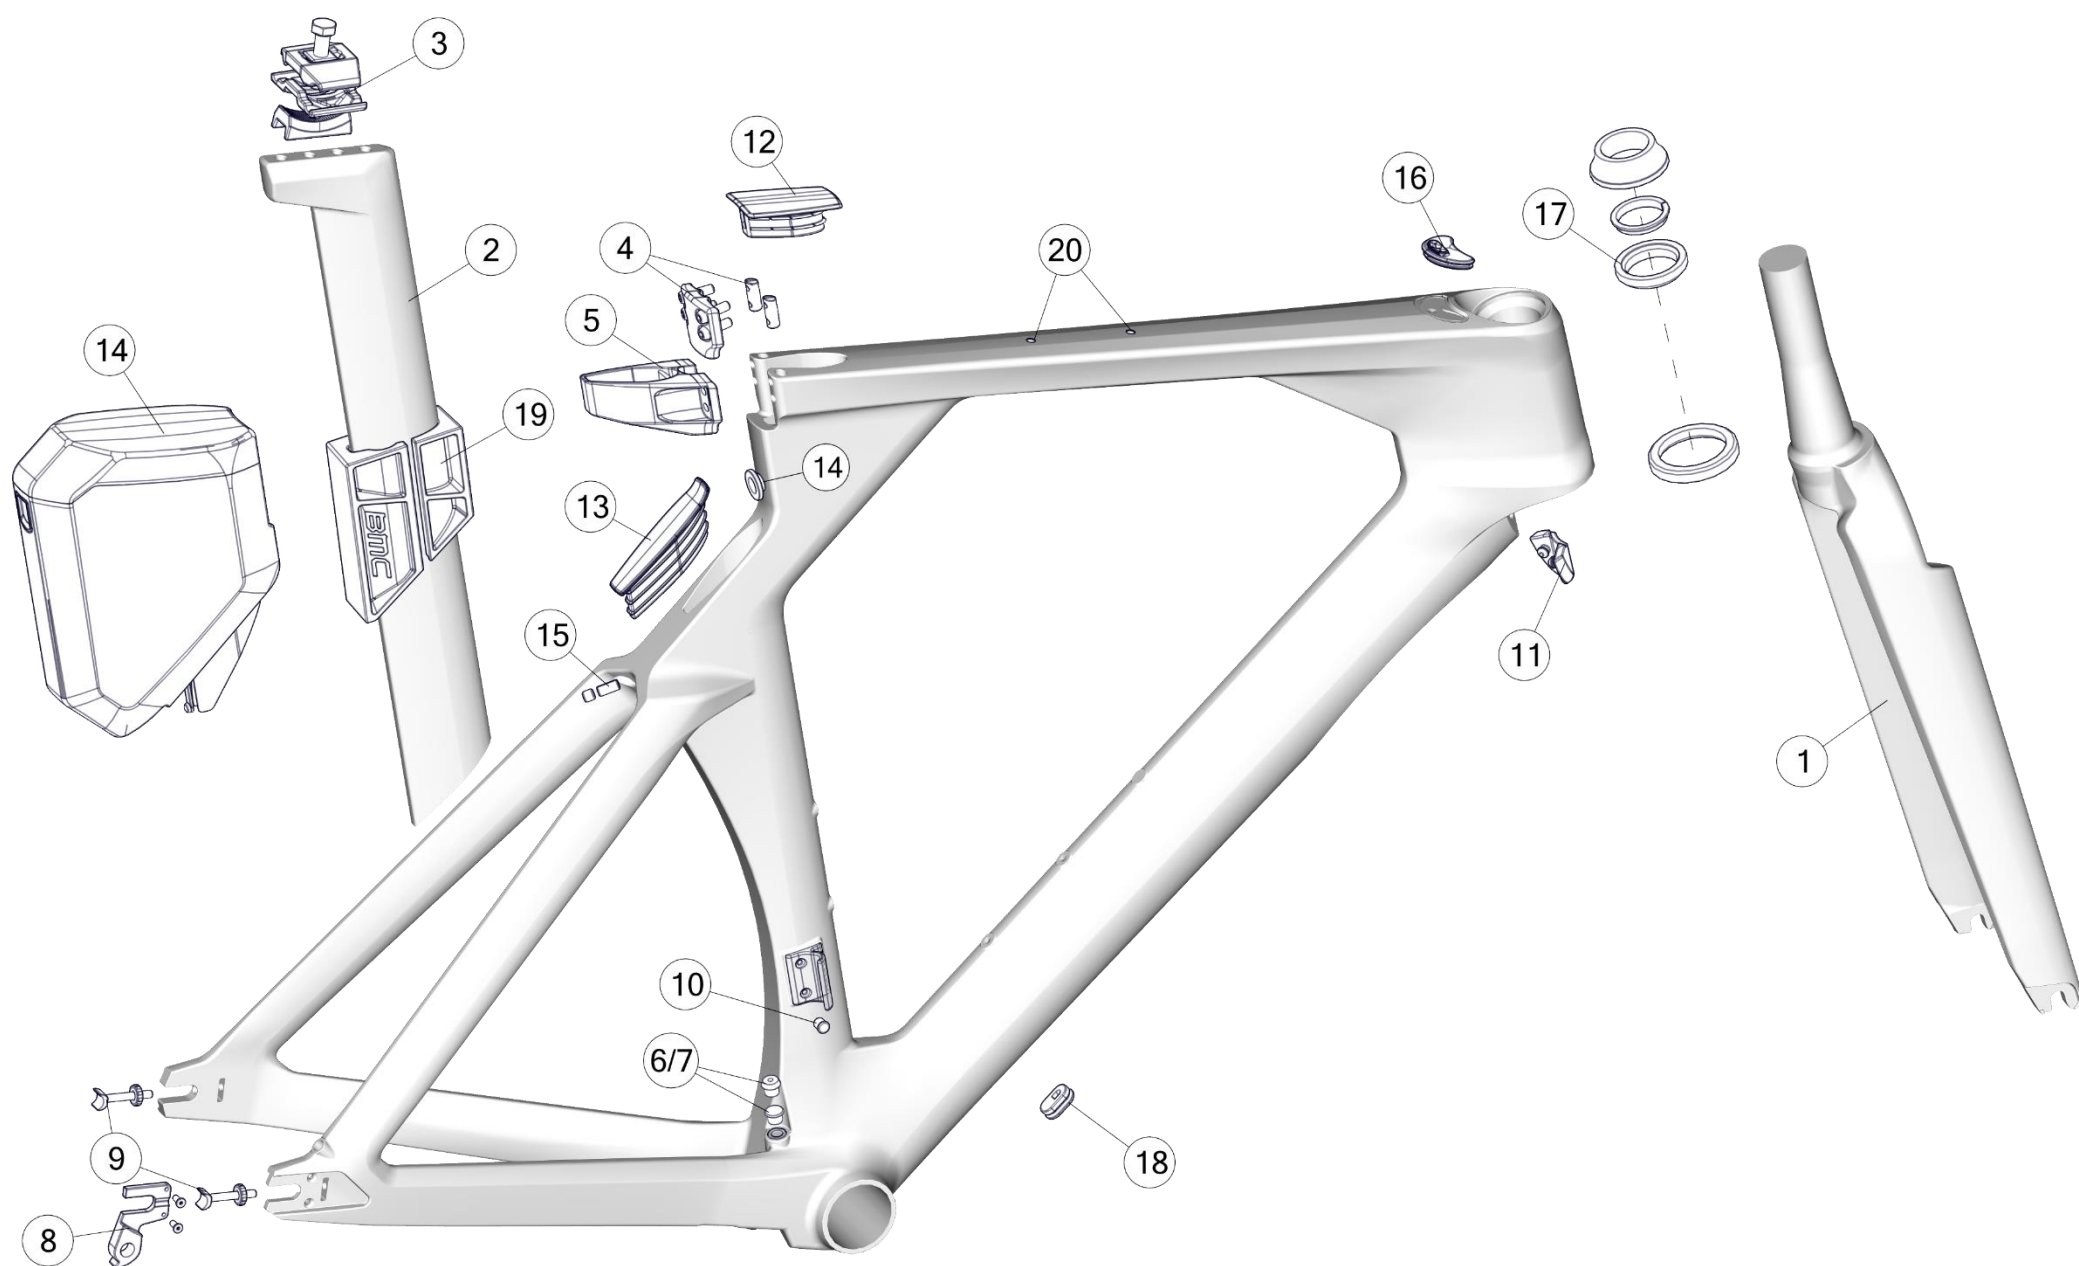

TIMEMACHINE

Pos. N°	Part N°	Part Name	Description
1	30001947	Fork TM ONE MY23	red blk cbn
2	300811	TM01 Seatpost	
3	212482	Saddle clamp #1	black anodized
4	300656	TM01 SP Clamp, front	
5	300657	TM02 SP clamp, rear	
6	300835	TM01 FD Cable stopper	10 pcs/set
7	300836	TM01 FD Cable cover	10 pcs/set
8	210544	Dropout #36	
9	300837	TM01 Axle adjuster #1	
10	212492	Di2 plug kit #3	10 pcs/set
11	300838	TM01 Fork bumpers	10 pcs/set
12	300658	TM01 Seatpost cover, front	5 pcs/set
13	300659	TM01 Seatpost cover, rear	5 pcs/set
14	301172	timemachine 01/02 rear box	
14.1	301173	timemachine 01/02 rear box mount	
15	300840	TM01 SP Play Killer	
16	210549	Toptube cable entrance cover	
17	300960	TM02 Headset FSA 28-NO.42-ACB-3	
18	212551	Cable rubber plug	10 pcs/set
19	300847	TM01 Cutting tool	
20	300874	TM01 Top Tube Plug	10 pcs/set