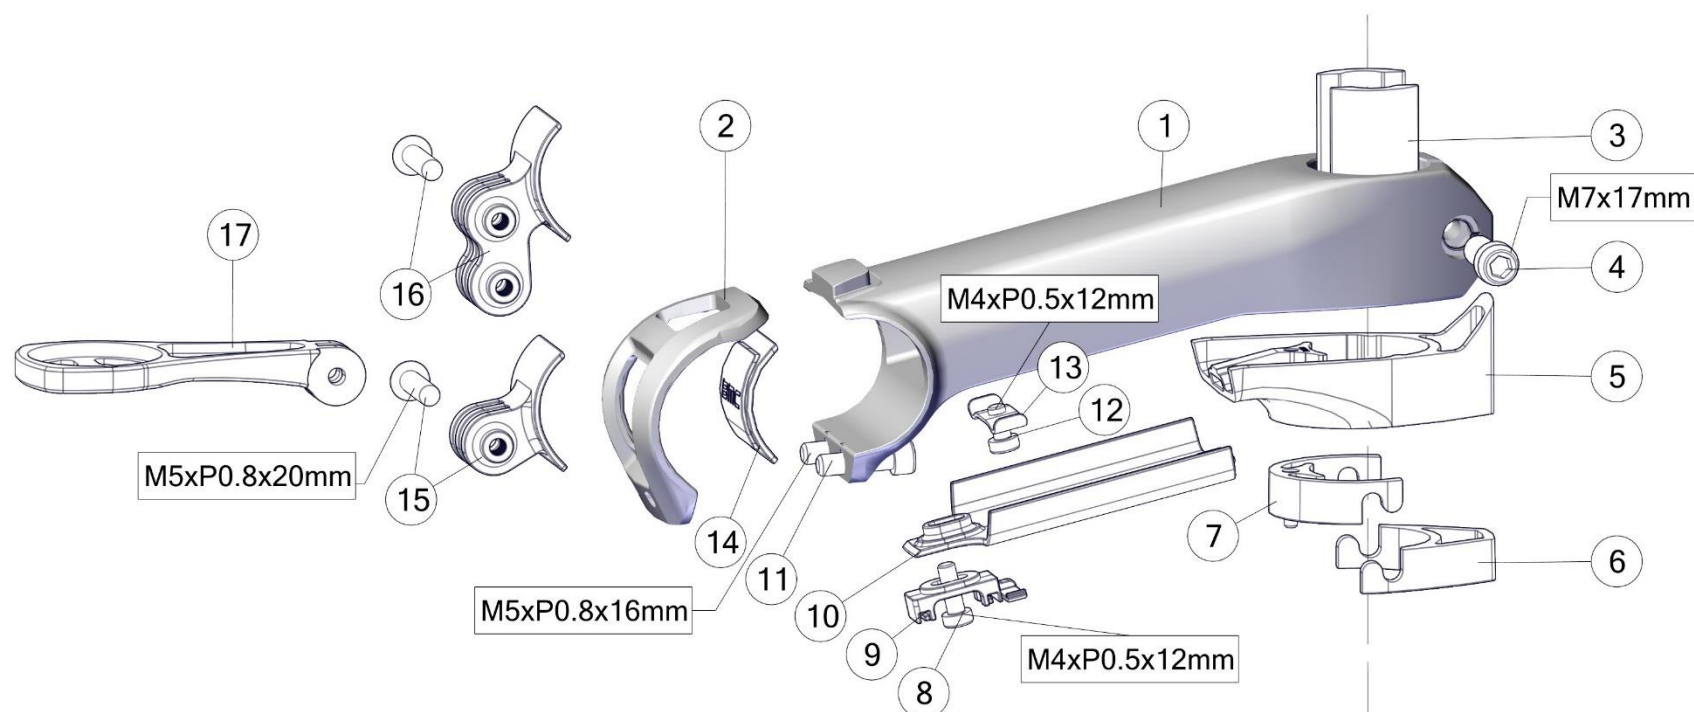

ICS1 & ICS0° STEM

Pos. N°	Part N°	Part Name	Description	Angle
1 - 14	300881	Stem ICS01, 90mm	Sandblasted / black anodized	-12.5°
1 - 14	300882	Stem ICS01, 100mm	Sandblasted / black anodized	-12.5°
1 - 14	300883	Stem ICS01, 110mm	Sandblasted / black anodized	-12.5°
1 - 14	300884	Stem ICS01, 120mm	Sandblasted / black anodized	-12.5°
1 - 14	300885	Stem ICS01, 130mm	Sandblasted / black anodized	-12.5°
5	302221	Stem ICS01 Lower Stem Cover – Round Steerer*	To fit stem to round steerer forks	
5-7	301281	ICS01 stem PA spacer kit	Polyamid, 3 pair of spacers	
3 - 13	301651	ICS01 stem part kit	Including all covers (#10)	
14	300996	ICS01 stem faceplate cover		
1 - 5, 8 - 11	30001795	Stem ICS 0°, 55mm - p2p	w/o top cone or spacer including single mount	0°
1 - 5, 8 - 11	30001796	Stem ICS 0°, 70mm - p2p		0°
1 - 5, 8 - 11	30001797	Stem ICS 0°, 80mm - p2p		0°
1 - 5, 8 - 11	30001798	Stem ICS 0°, 90mm - p2p		0°
1 - 5, 8 - 11	30001799	Stem ICS 0°, 100mm - p2p		0°
3-5, 8-10	302100	Stem ICS0° part kit	Including all covers (#10)	
15,16,17	30000718	Alloy Computer Mount for ICS2 and ICS01 Stems with Wahoo and Garmin inserts, including Single and Double Alloy brackets	Aluminium	

*Attention: #302221 does not fit with ICS0° stem!