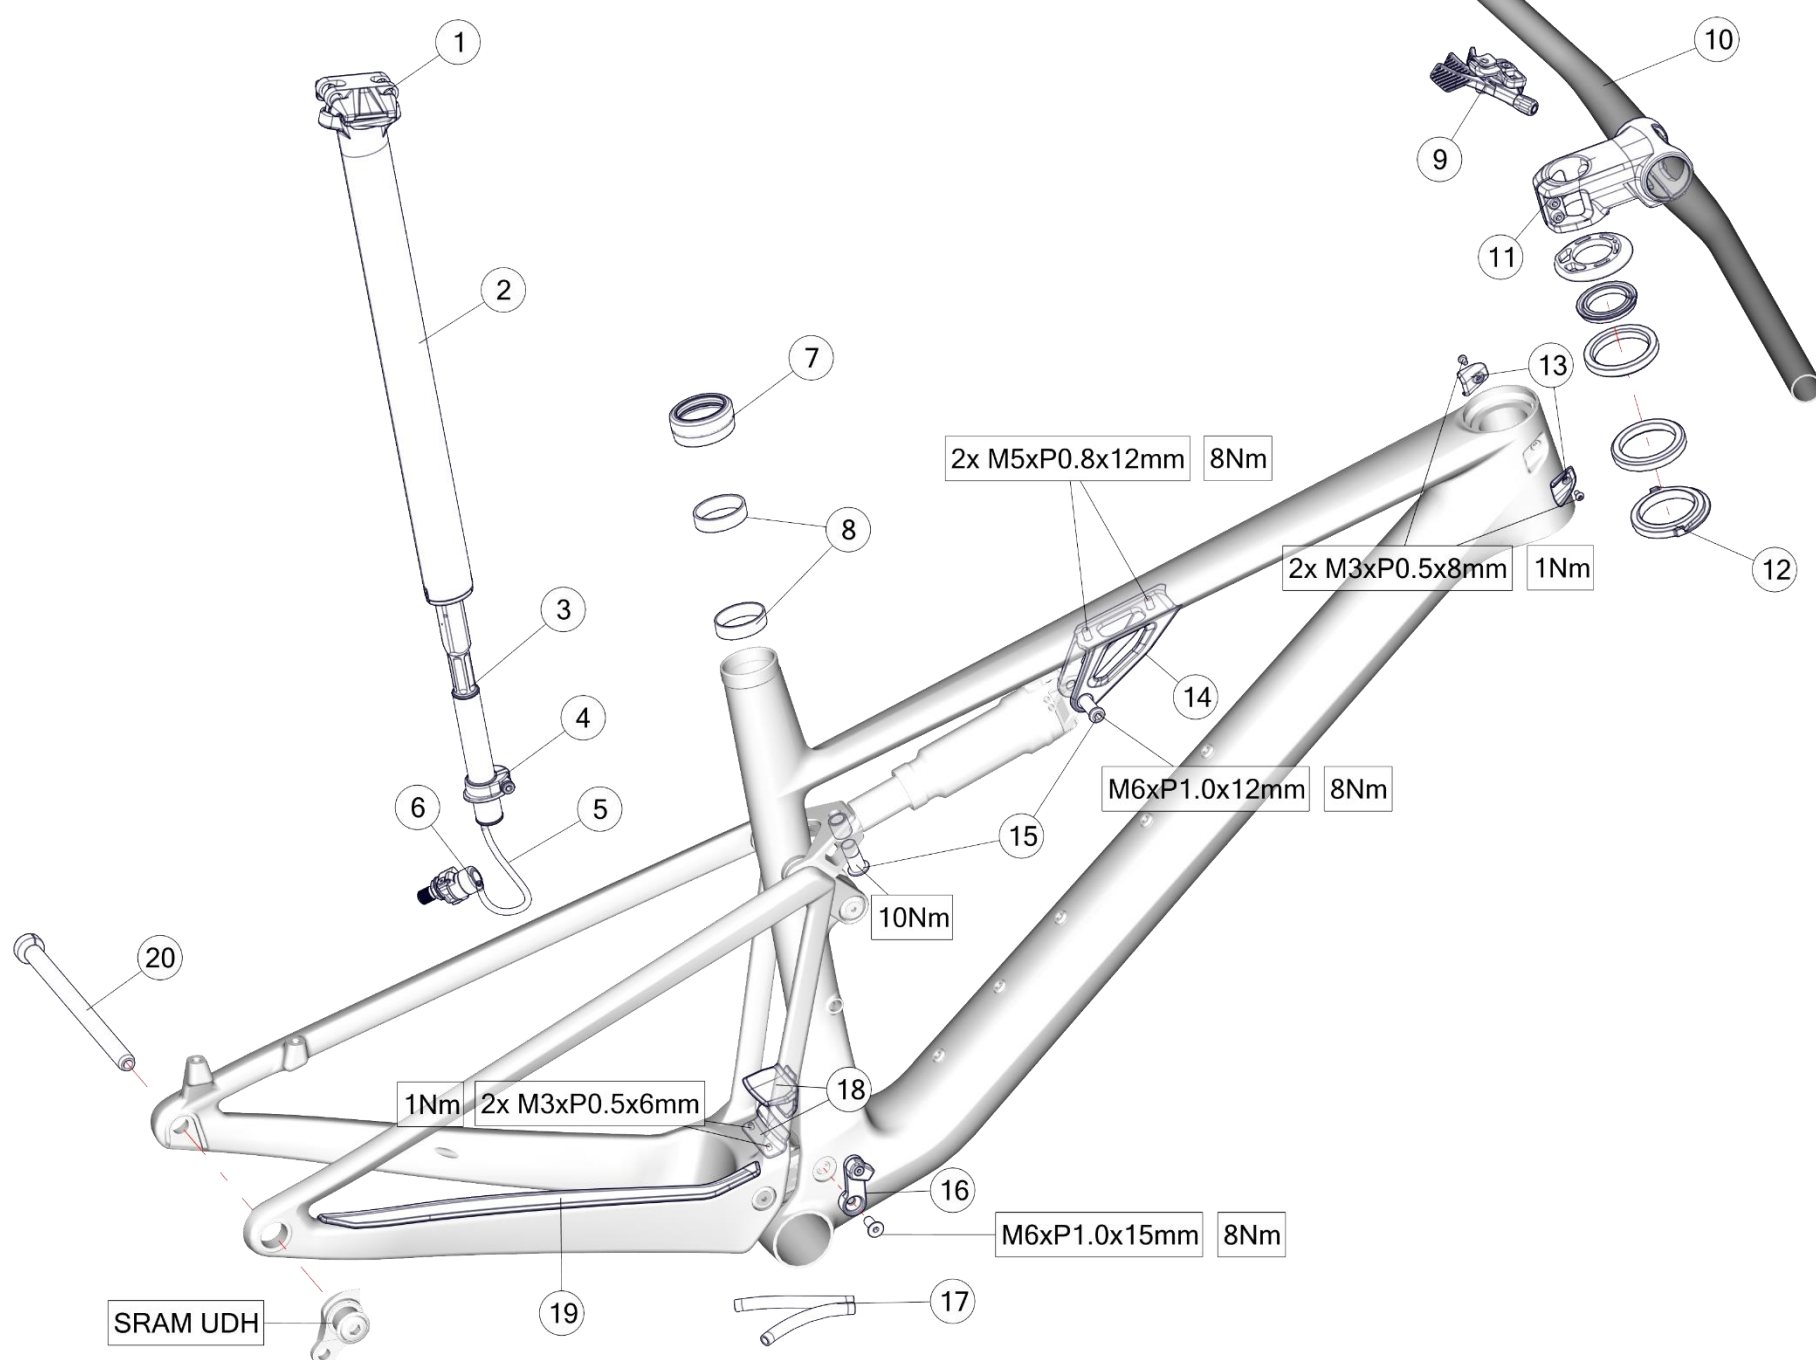

Pos. N°	Part N°	Part Name	Description
1 - 7	30004138	Autodrop post, S, black anodized	Incl. Saddle clamp, seatpost clamp, pressure reduction unit, remote wire and air tube
1 - 7	30004139	Autodrop post, M,L,XL, black anodized	
1 - 7	30004140	Autodrop post, S, nickel	as above. For warranty only, not for sale.
1 - 7	30004141	Autodrop post, M,L,XL, nickel	
1	302170	Saddle clamp for RAD and Autodrop seatpost	
1, 2	30005559	Autodrop main tube, S, black anodized	Outer tube with saddle clamp
1, 2	30005560	Autodrop main tube, M,L,XL, black anodized	
1, 2	30005561	Autodrop main tube, S, nickel	
1, 2	30005562	Autodrop main tube, M,L,XL, nickel	
3 - 5	30005563	Autodrop internals part kit	incl. SP clamp, remote wire and air tube
4	30004143	Autodrop Seatpost Clamp	
5	30004145	Autodrop Air Tube	2 pcs/ set
5, 6	30004144	Autodrop Pressure Reduction Unit	including air tube
7	30004142	Autodrop Sealhead	
8	302113	Fourstroke 01 Bushing kit for RAD and Autodrop post	
9	30004135	Fourstroke 01 dropper post remote lever	Incl, adapter for SRAM & Shimano
10	30000746	Handlebar Mountainbike Flat Bar FB01, 760mm	760mm
11	301713'006925	Stem MSM01 Stealth 50mm	including top cap, top cap bolt and topcones for Fourstroke/ Twostroke (Ø55mm) and Agonist/ Speedfox (Ø 49.5mm)
11	301713'006926	Stem MSM01 Stealth 60mm	
11	301713'006927	Stem MSM01 Stealth 70mm	
12	301737	Fourstroke 01 headset	
13, 17	30004040	Cable guide No. 33	
14	30004134	Fourstroke 01 Top tube shock mount	
15	30004133	Rear shock bolt set No. 7	
16	30004043	Lightweight 1x Chainguide	
18	30004136	Fourstroke 01 mud flap	
19	30004137	Fourstroke 01/ Fourstroke/ Fourstroke LT Chainstay protector	
20	30000706	BMC SCOR Axle Kit #8	black
-	301288	BMC dropper post tool kit	for Autodrop/ RAD/ Trailsync bushing replacement