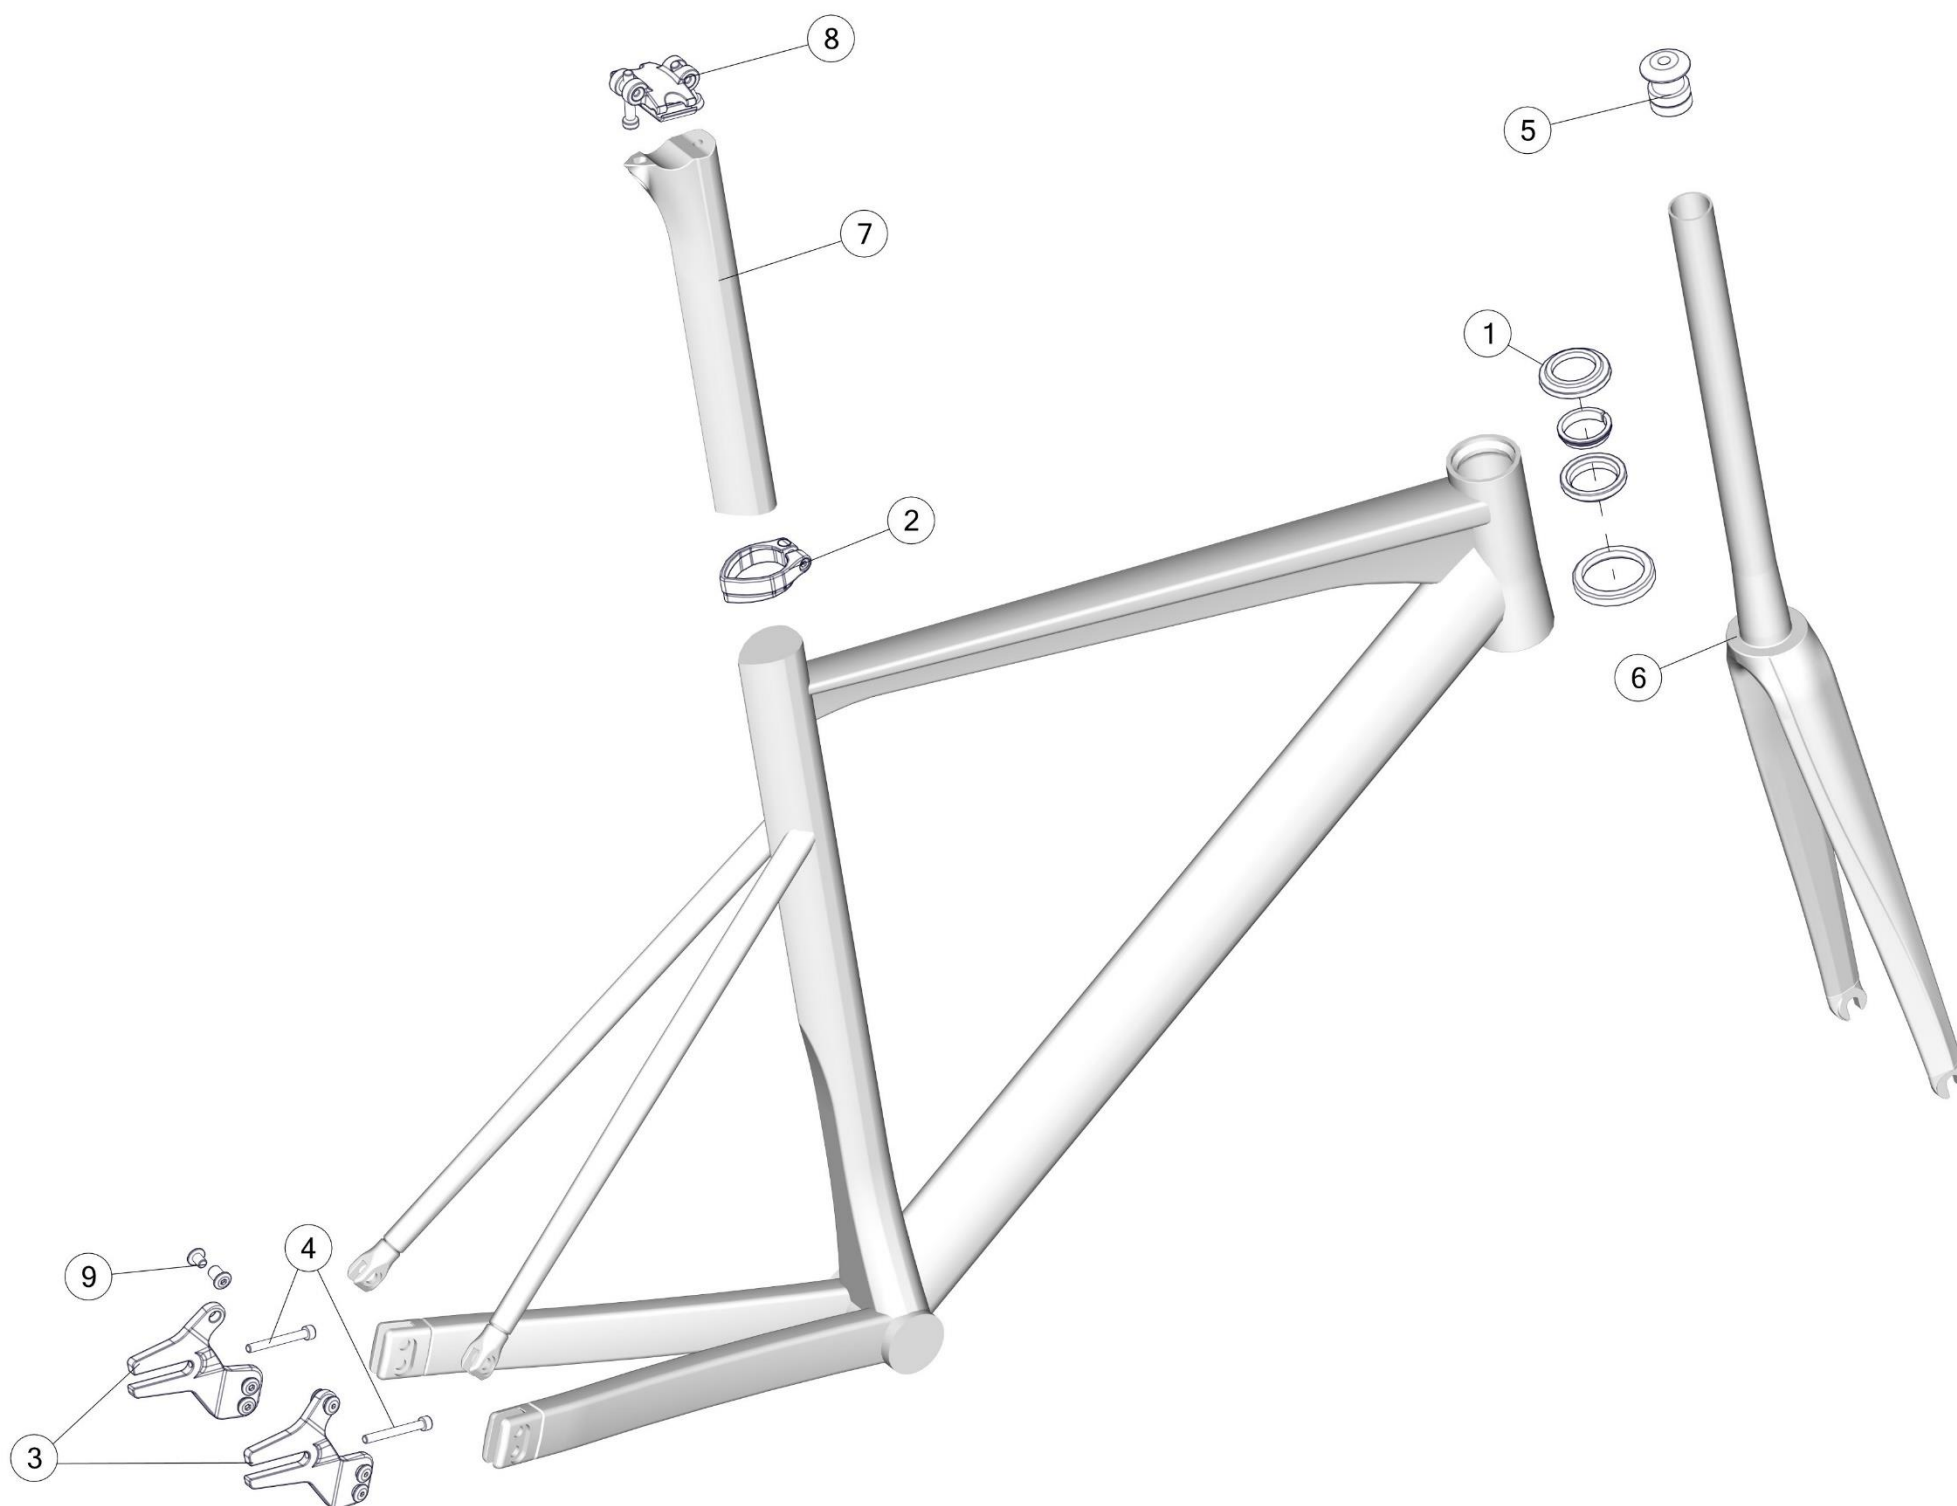

TRACKMACHINE TR02

Pos. N°	Part N°	Part Name	Description
1	213695	Headset VP-B153AC	Black
2	220926	Seatpost Clamp # 15	Black
3	213701	Dropout # 43	Silver
4	213702	Axle Adjuster # 2	Silver
5	213682	Expander #2	Black/silver
6	215420	Fork 14-R4, naked UD carbon	Black
7	212516	Airfoilpost 400mm, neutral gloss	UD Carbon
7	212517	Airfoilpost 320mm, neutral gloss	UD Carbon
8	215741	Saddle clamp # 3	silver