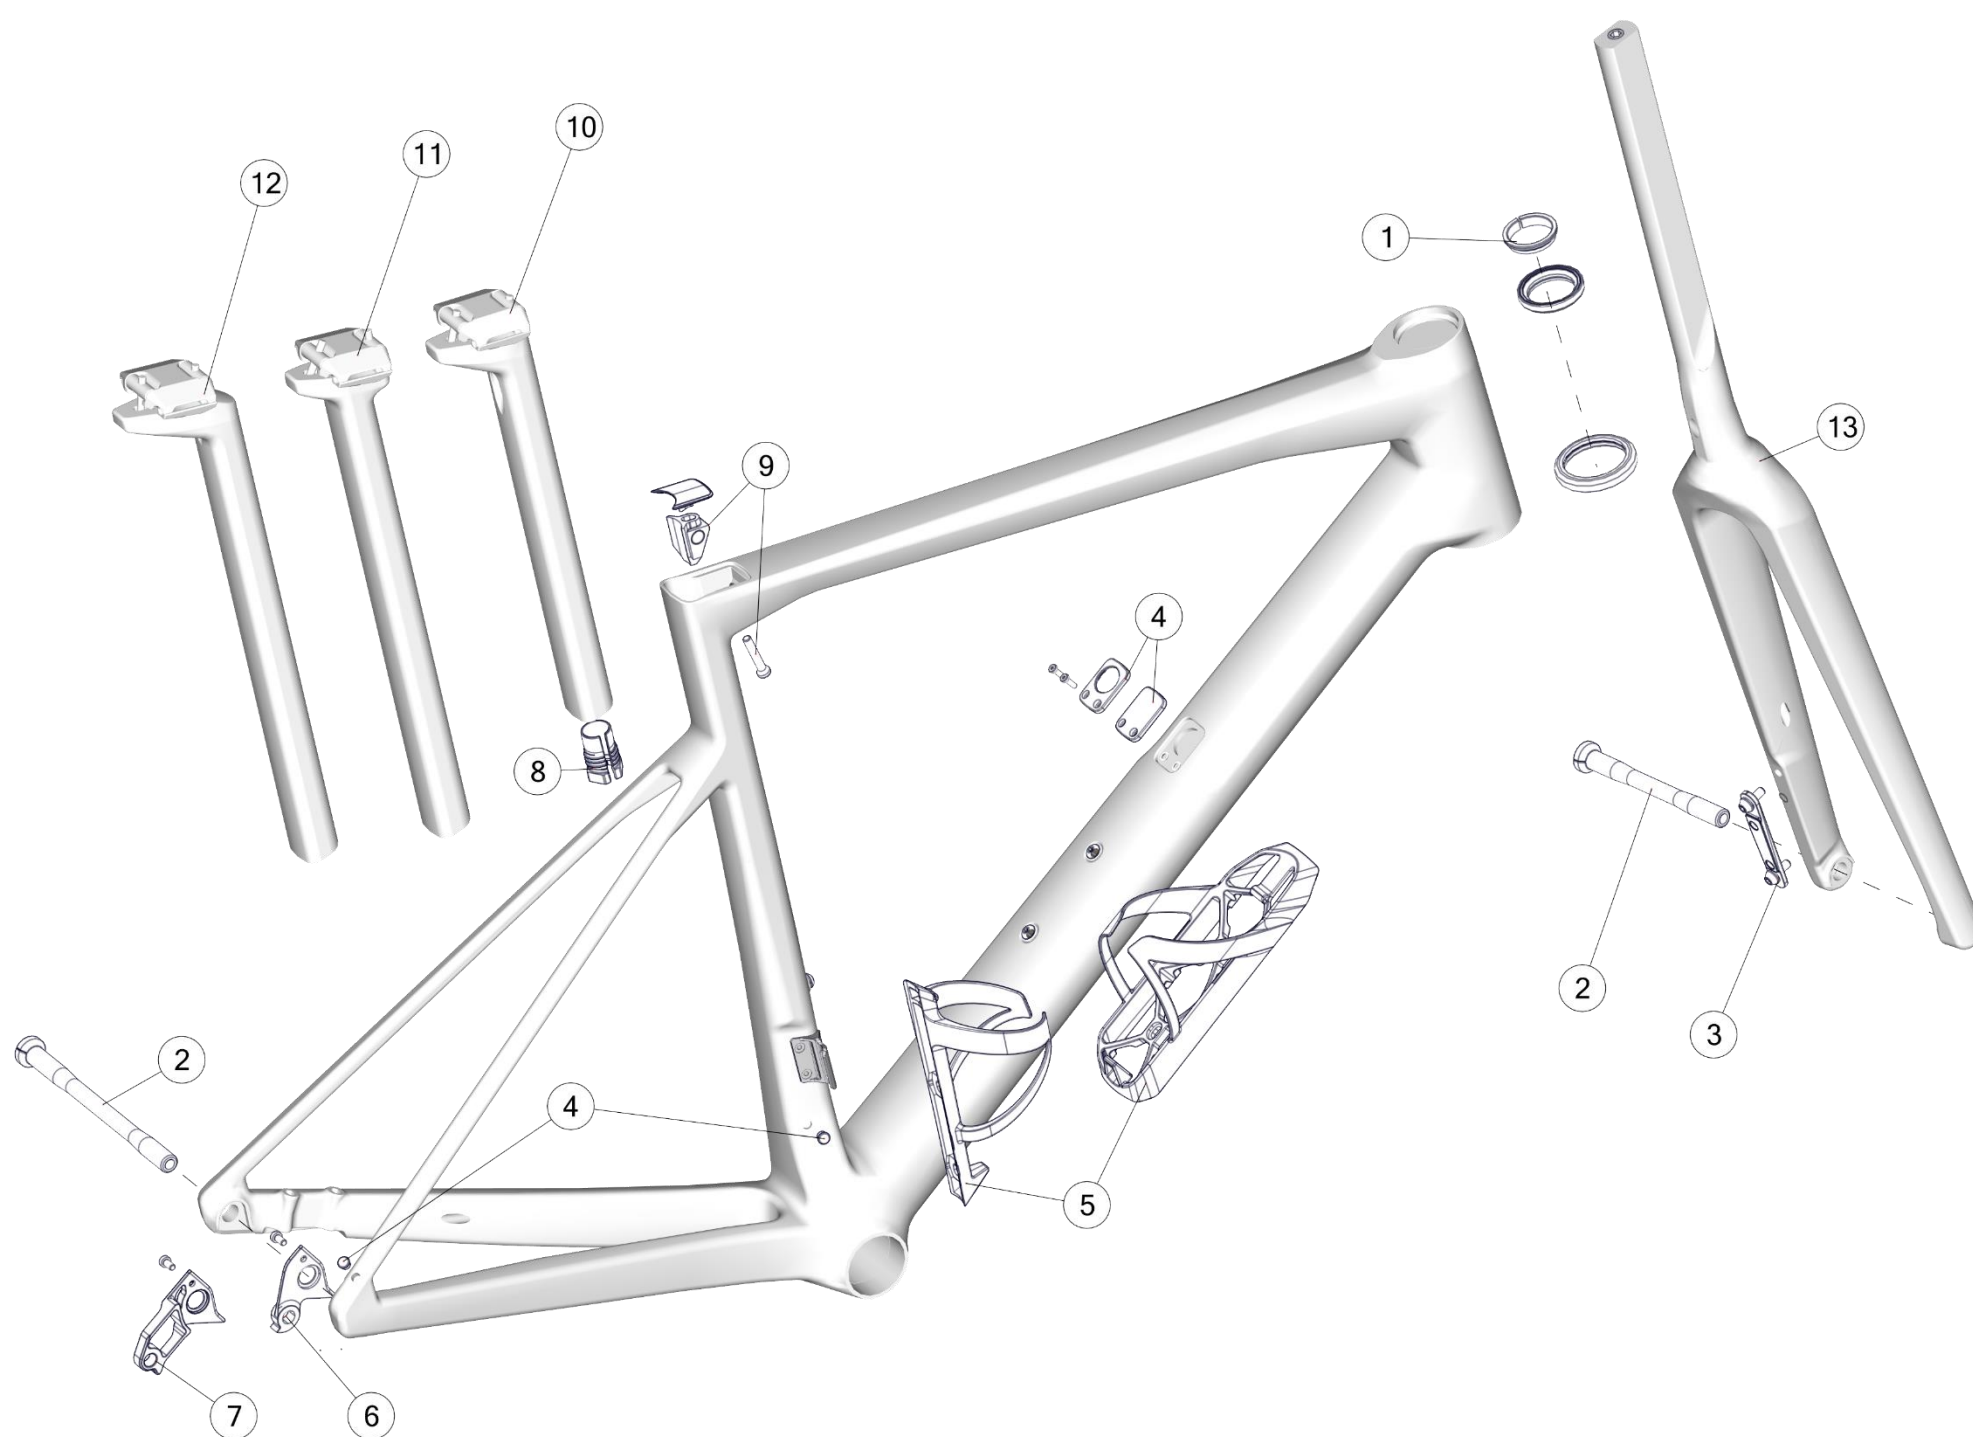

TEAMMACHINE SLR01 / SLR MPC

Pos. N°	Part N°	Part Name	Description
1	30000704	Headset Teammachine SLR01 / SLR	Headset, w/o top cone →ICS2 stem
2	30000699	Stealth Axles Set Teammachine SLR01/SLR	
3	30000714	Brake Mount Adapter SLR01 / SLR	for 160mm rotor
4	30000705	Shimano Di2 Junction Box bracket, Sram eTap Downtube cover	for Di2 and wireless
4	AC21-CAFEPSB	Campagnolo Frame mounting cable for internal interface - BMC	Must be ordered from Campagnolo!
5	30000698	Aerocore Bottle Cages Set	
6	30000700	Dropout for Teammachine SLR01/SLR (Sram/Campagnolo/Shimano classic mount)	Standard (Shimano/Sram/Campa)
7	30000701	Dropout for Teammachine SLR01/SLR (Shimano direct mount)	Direct mount (Shimano only)
8	212500	Internal Battery Adapter	
9	30000702	Seatpost Clamp Teammachine SLR01 / SLR	incl. Both cover for all frame sizes
10	30000742	Seatpost SLR01 15mm OFFSET - p2p	standard part
11	30000741	Seatpost SLR01 0mm OFFSET - p2p	fitting part
12	30000743	Seatpost SLR01 30mm OFFSET - p2p	fitting part
13	30004083	Flat Steerer Fork SLR01 ready to paint 47-51	Ready to paint
13	30004084	Flat Steerer Fork SLR01 ready to paint 54-61	Ready to paint

SLR Mpc specific parts

12	30003225	Seatpost SLR01 Mpc, 15mm offset, 340mm	raw carbon
12	30003226	Seatpost SLR01 Mpc, 0mm offset, 340mm	raw carbon
13	30003224	Flat Steerer Fork SLR01 Mpc 51-58 MY22	raw carbon