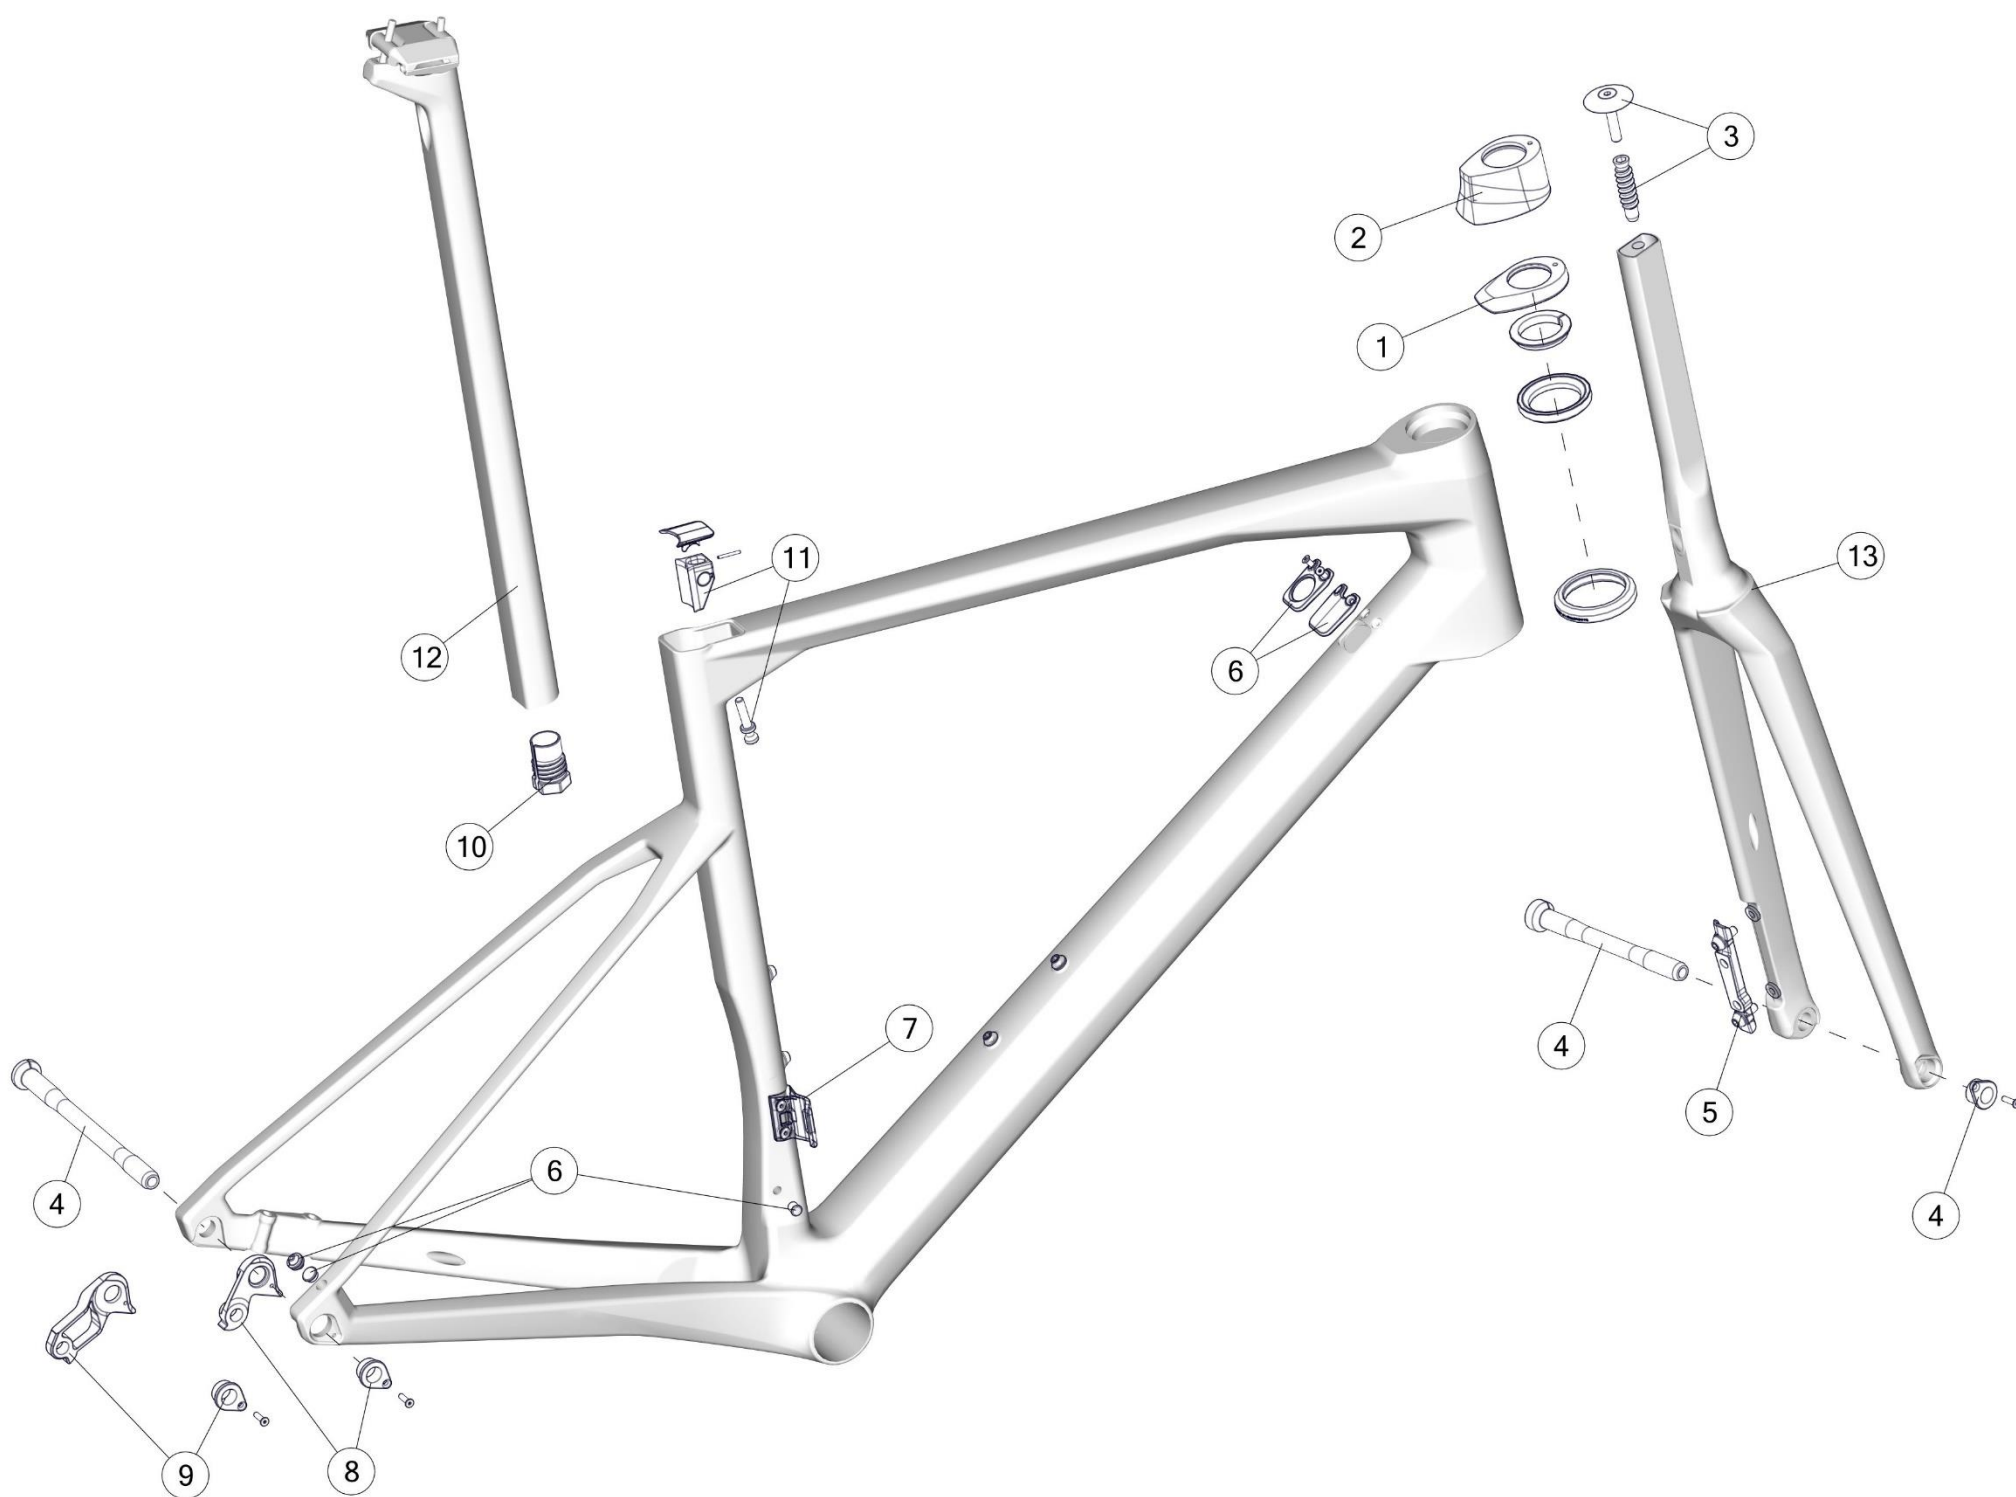

ROADMACHINE MPC

Pos. N°	Part N°	Part Name	Description
1+3	302093	Headset Roadmachine (w/low topcone)	
2	302084	Topcone ICS high 32 mm	
3	300695	ICS Carbon Disc Fork Topcap	
4	301628	Thru axle kit #1	front & rear axle, 12x1mm
5	30000715	Brake Mount Adapter RM01 / RM	black anodised
6	302092	Cable guide #23	mechanic/ electronic
7	300706	Roadmachine FD hanger	
7.1	30002021	Front derailleur cover	
8	301092	Dropout #58	Standard (Shimano/Sram)
9	301093	Dropout #59	Direct mount (Shimano only)
10	212500	Internal Battery Adapter	
11	30002095	Seatpost Clamp Roadmachine Mpc	
12	30002094	Seatpost RM Mpc, 15mm offset, 420mm	15mm offset
13	30002093	Flat Steerer Fork RM Mpc 51-58 MY22	UD Carbon