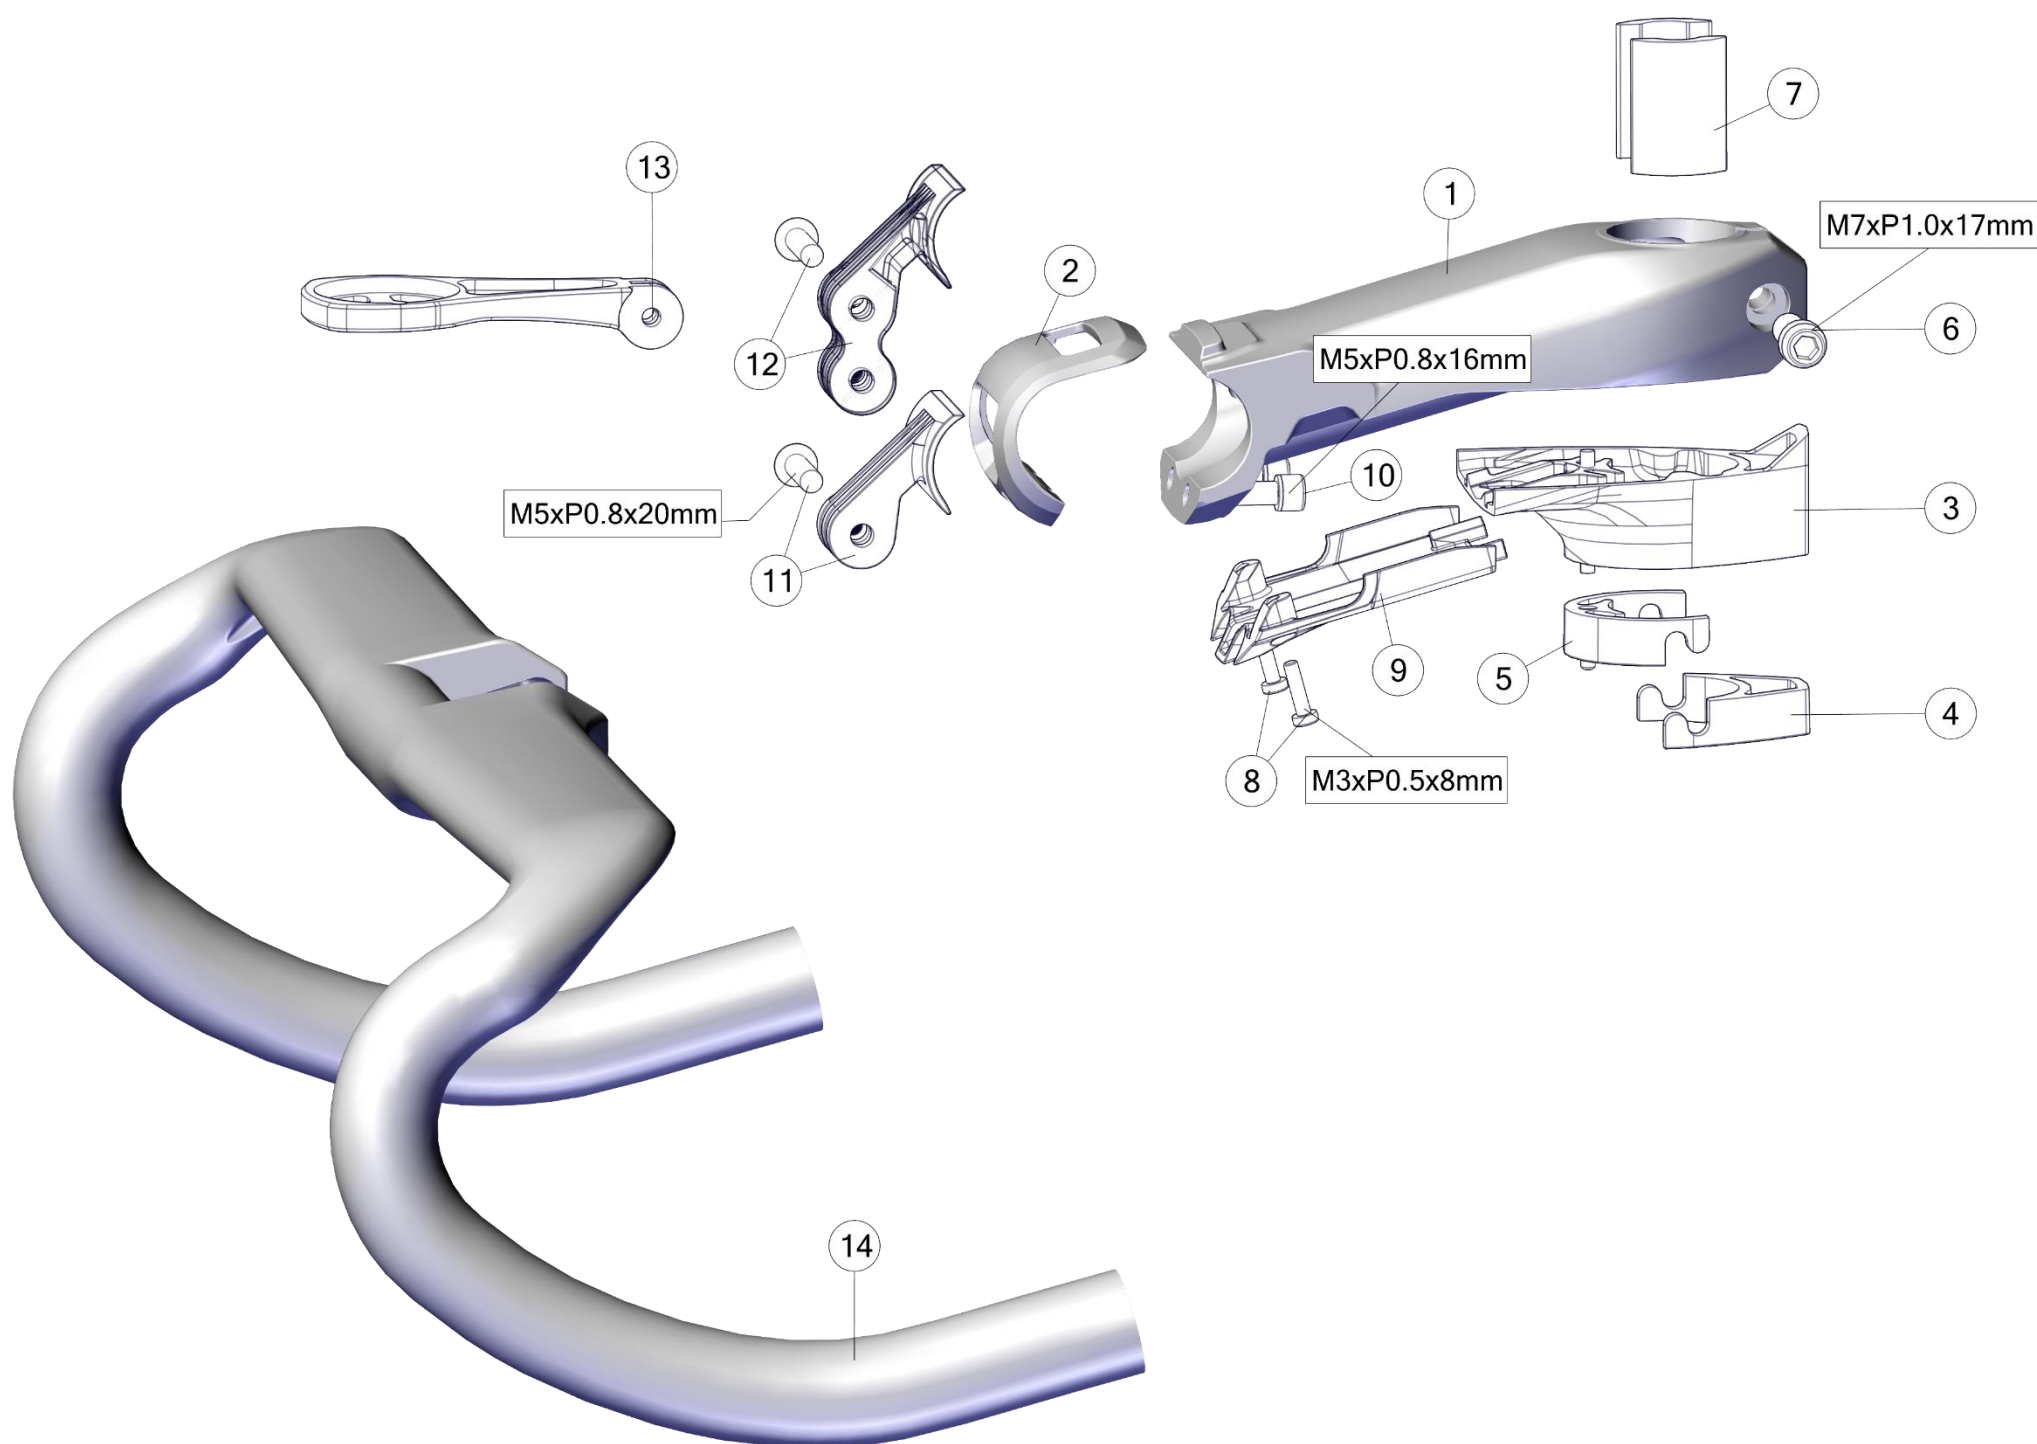

ICS AERO STEM & HANDLEBAR

Pos. N°	Part N°	Part Name	Description	Angle		
1 - 3, 6 - 11	30001791	STEM ICS Aero 100mm - p2p	w/o top cone or spacer including single mount	-15°		
1 - 3, 6 - 11	30001792	STEM ICS Aero 110mm - p2p		-15°		
1 - 3, 6 - 11	30001793	STEM ICS Aero 120mm - p2p		-15°		
1 - 3, 6 - 11	30001794	STEM ICS Aero 130mm - p2p		-15°		
2 - 10	301666	ICS Aero stem part kit				
11,12,13	30000719	Alloy Computer Mount for ICS Aero Stems with Wahoo and Garmin inserts, including Single and Double Alloy brackets	Aluminium			
					Drop	Reach
14	302068008091	Handlebar ICS AERO 400mm - p2p	400mm, stealth		122mm	64mm
14	302068008092	Handlebar ICS AERO 420mm - p2p	420mm, stealth, ca. 232g		122mm	64mm
14	302068008093	Handlebar ICS AERO 440mm - p2p	440mm, stealth		122mm	64mm
14	302081008105	Handlebar ICS AERO TEAM Stealth 400mm	400mm, stealth		126mm	80mm
14	302081008106	Handlebar ICS AERO TEAM Stealth 420mm	420mm, stealth		126mm	80mm
14	302081008107	Handlebar ICS AERO TEAM Stealth 440mm	440mm, stealth		126mm	80mm
	30000749	ICS Aero Clip-On Extensions