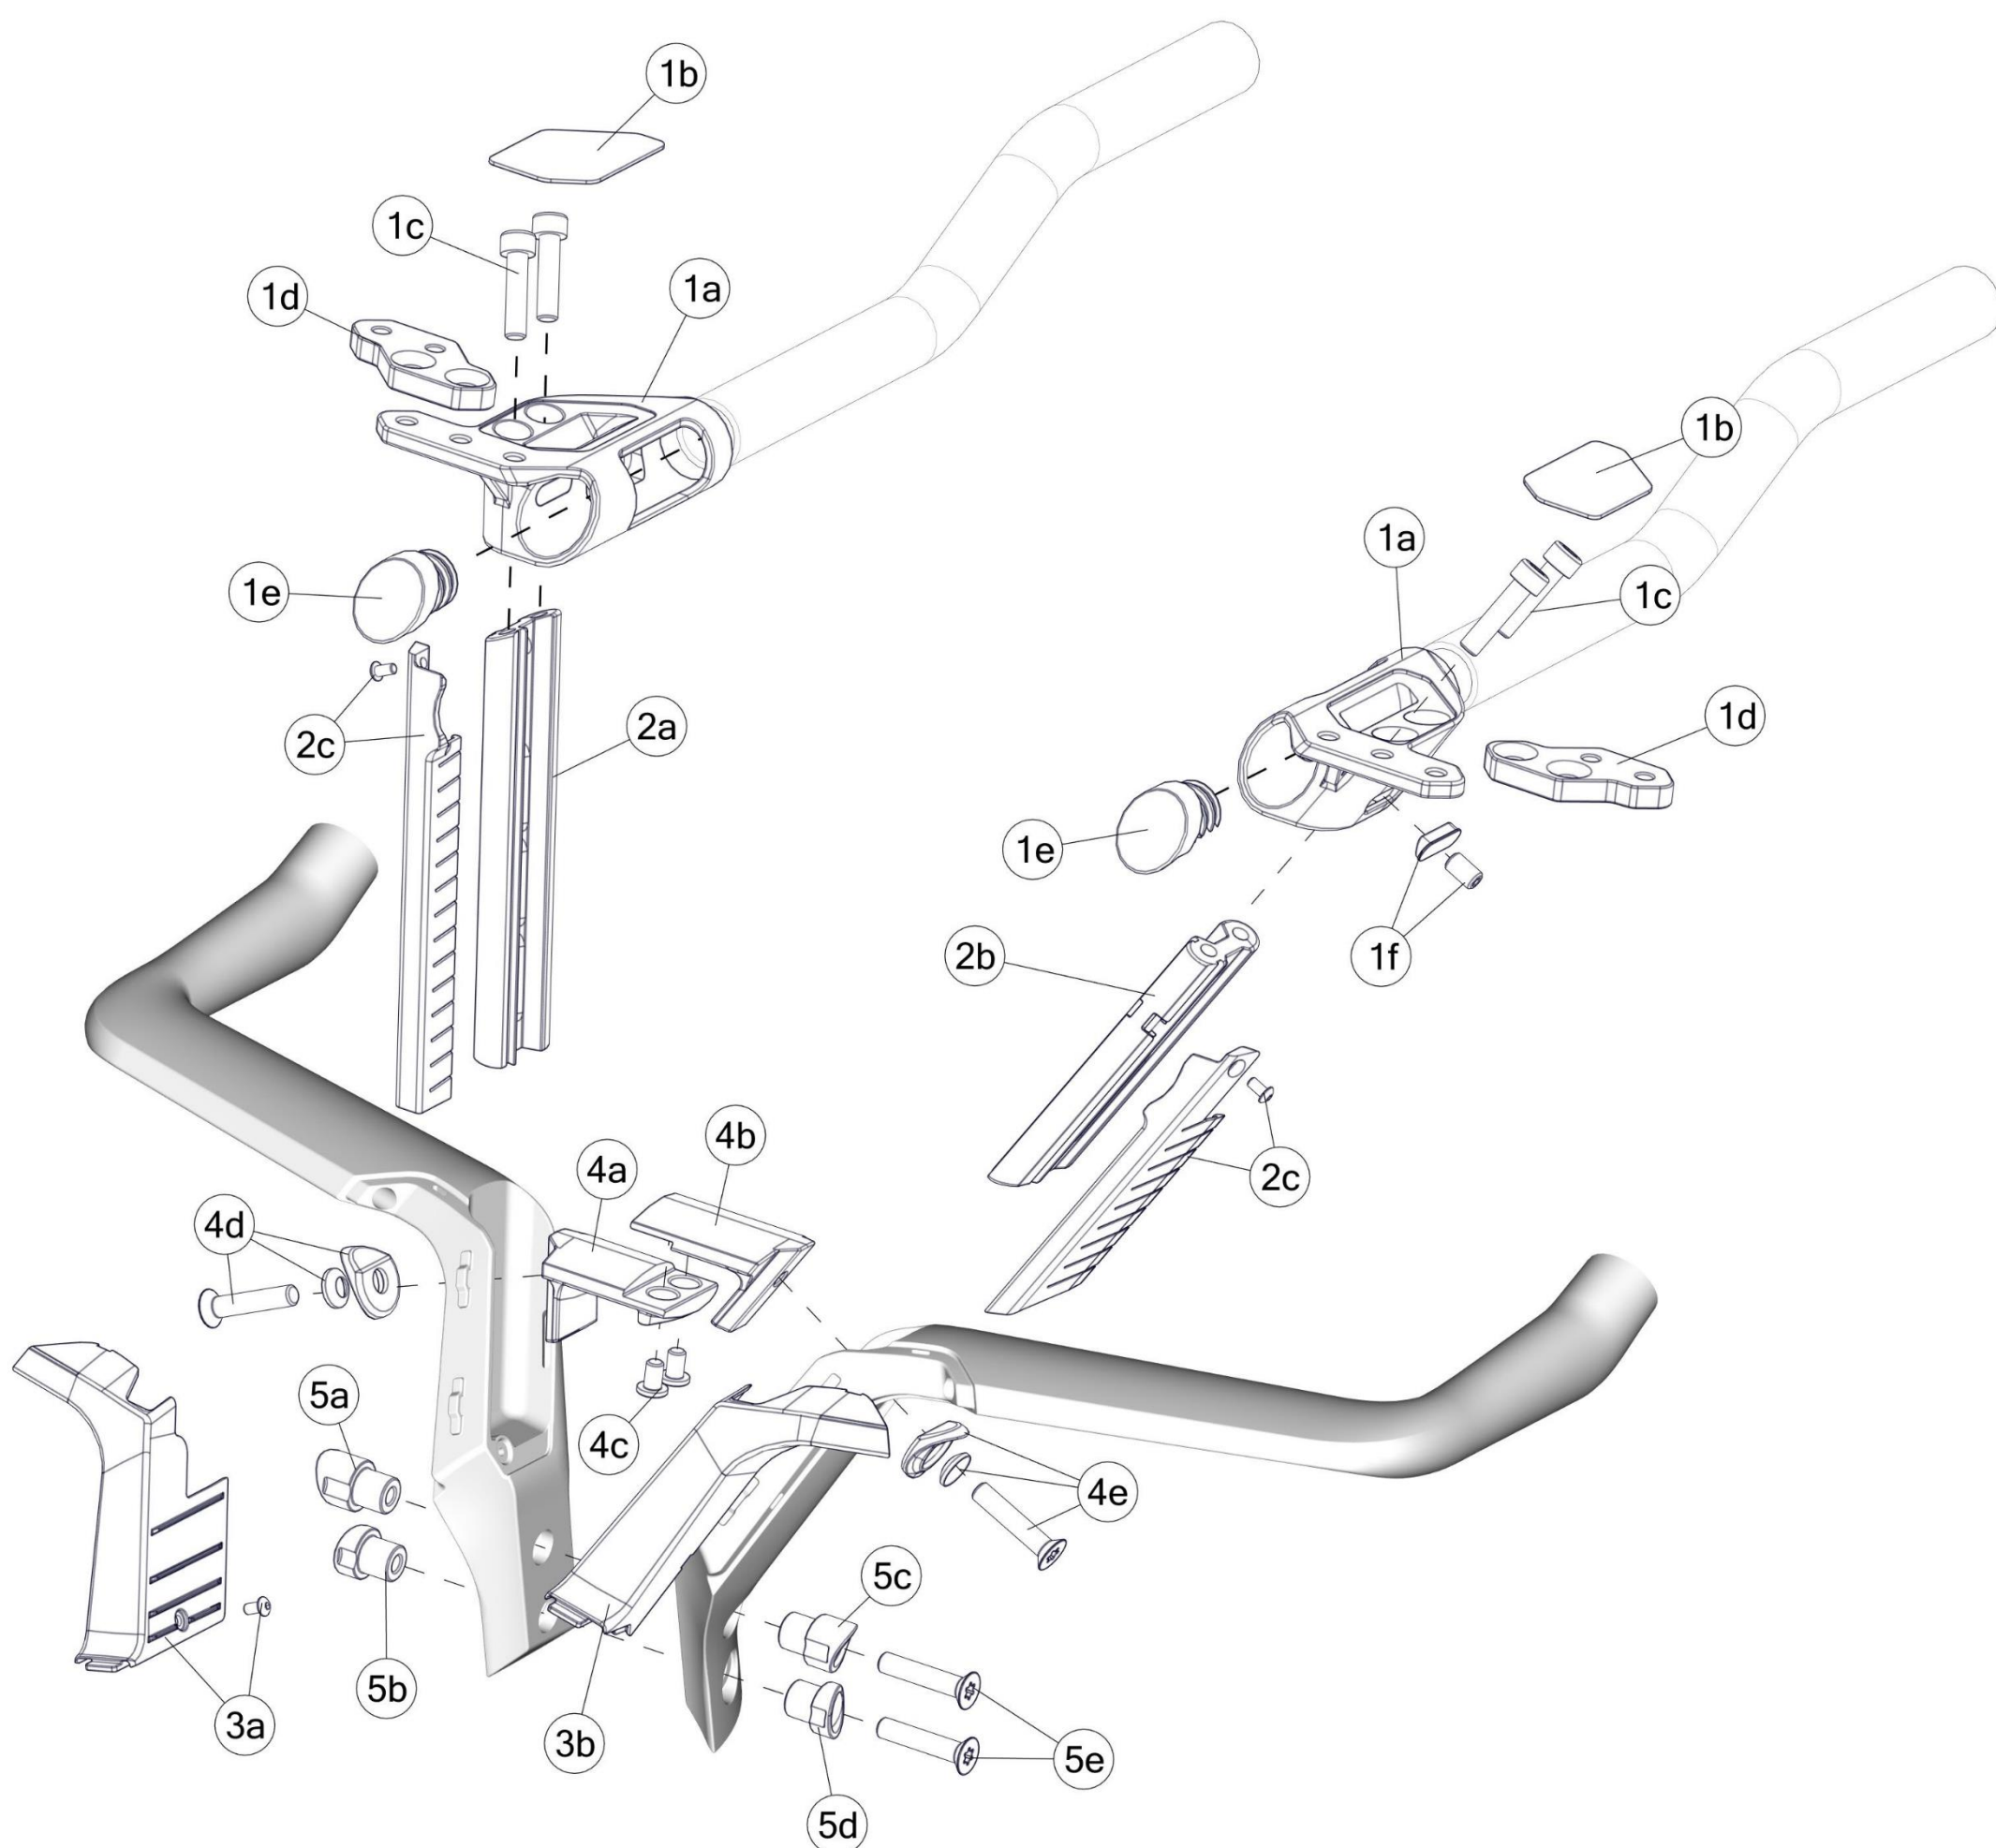

TIMEMACHINE 01 V-COCKPIT

Pos. N°	Part N°	Part Name	Description
	300886	TM01 V-Cockpit - p2p	Extension bars not included
1	300828	TM01 Extension bracket kit	
2	300829	TM01 Slider kit	short & long
2c	300830	TM01 Slider covers	
3	300831	TM01 V covers	
4	300832	TM01 V-Cockpit bridge	
5	300833	TM01 V & Flat Cockpit bolt kit	
1b	300834	TM01 Extension cover plates	
1d	300877	TM01 Additional reach plates	incl. Bolts
1f	300878	TM01 Extension clamp	
1e	300961	TM01 Extension end plugs	
-	301687	TM01 V-Cockpit, angle brackets 10° left/right	