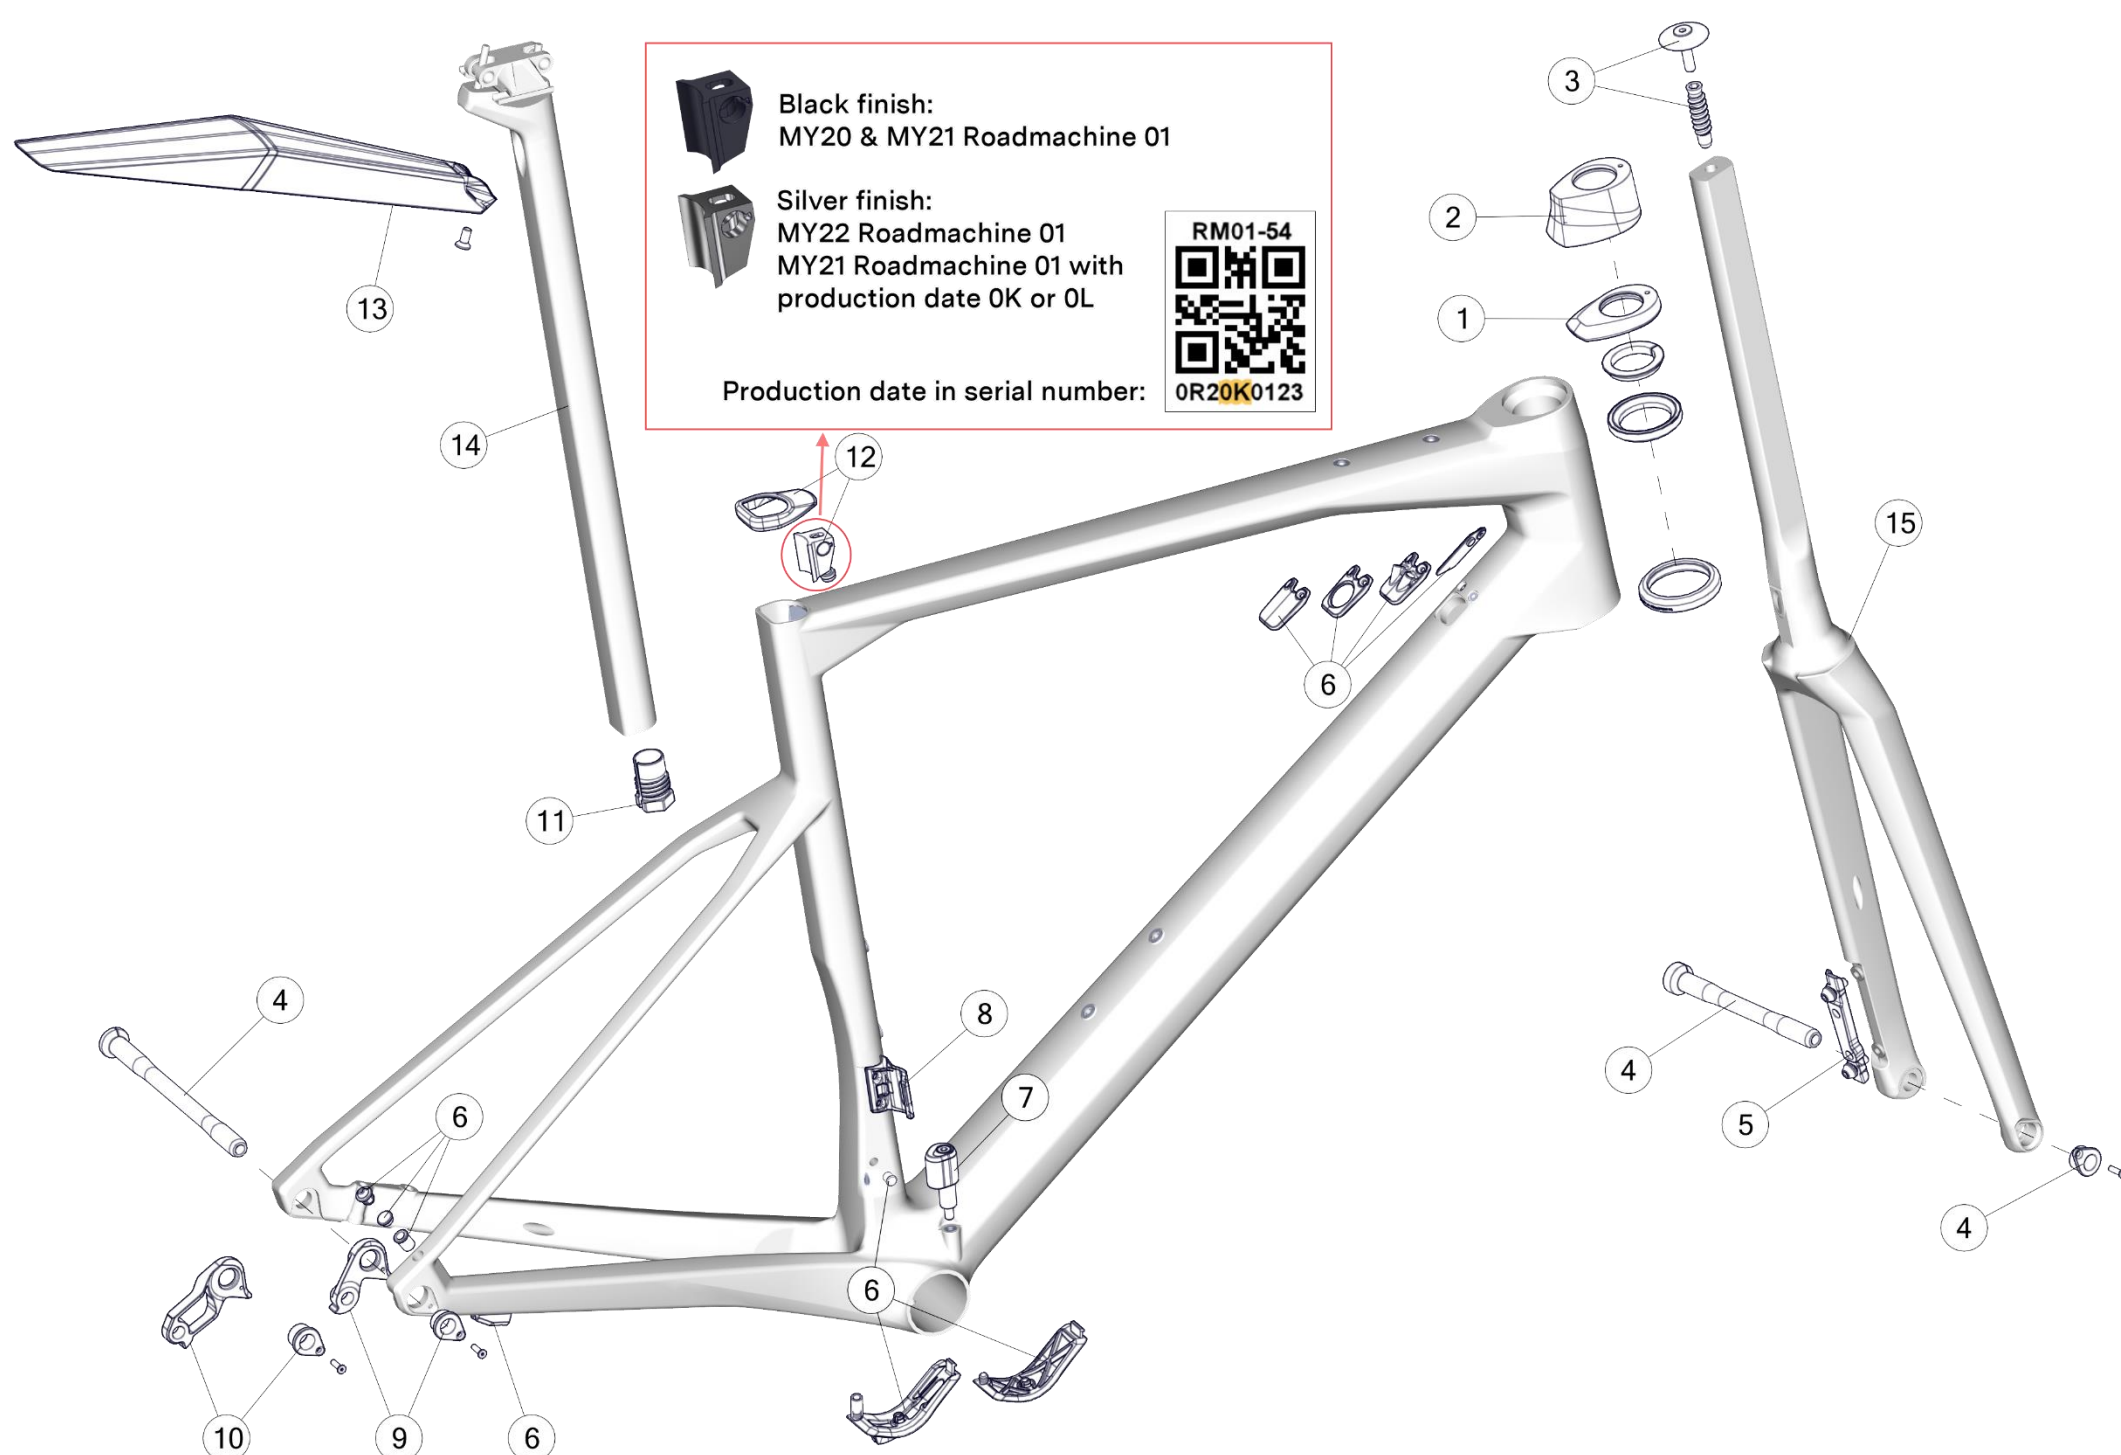

ROADMACHINE 01

Pos. N°	Part N°	Part Name	Description
1+3	302093	Headset Roadmachine (w/low topcone)	
2	302084	Topcone ICS high 32 mm	for flat steerer only
3	300695	ICS Carbon Disc Fork Topcap	
4	301628	Thru axle kit #1	front & rear axle, 12x1mm
5	30000715	Brake Mount Adapter RM01 / RM	black anodised, 160mm rotor
6	302092	Cable guide #23	mechanic/ electronic
7	300715	Roadmachine chainguide	
8	300706	Roadmachine FD hanger	
8.1	30002021	Front derailleur cover	
9	301092	Dropout #58	Standard (Shimano/Sram)
9	302109	Dropout #70	12 speed (SRAM AXS)
10	301093	Dropout #59	Direct mount (Shimano only)
11	212500	Internal Battery Adapter	
12	30001766	Seatpost clamp #29*	Silver finish - NEW
12.1	30003216	Roadmachine Seat Tube Seal	5pcs
13	302085	D-fender mudguard	
14	30001805	Seatpost RM01 0mm OFFSET - p2p	0mm offset, 430mm
14	30001806	Seatpost RM01 15mm OFFSET - p2p	15mm offset, 430mm
15	30004220	Flat Steerer Fork Roadmachine 01 ready to paint 47-51 MY23	ready to paint
15	30004221	Flat Steerer Fork Roadmachine 01 ready to paint 54-61 MY23	ready to paint

*Does only fit on MY22 & 23 frames. Exception: MY21 with production date 0K and 0L only