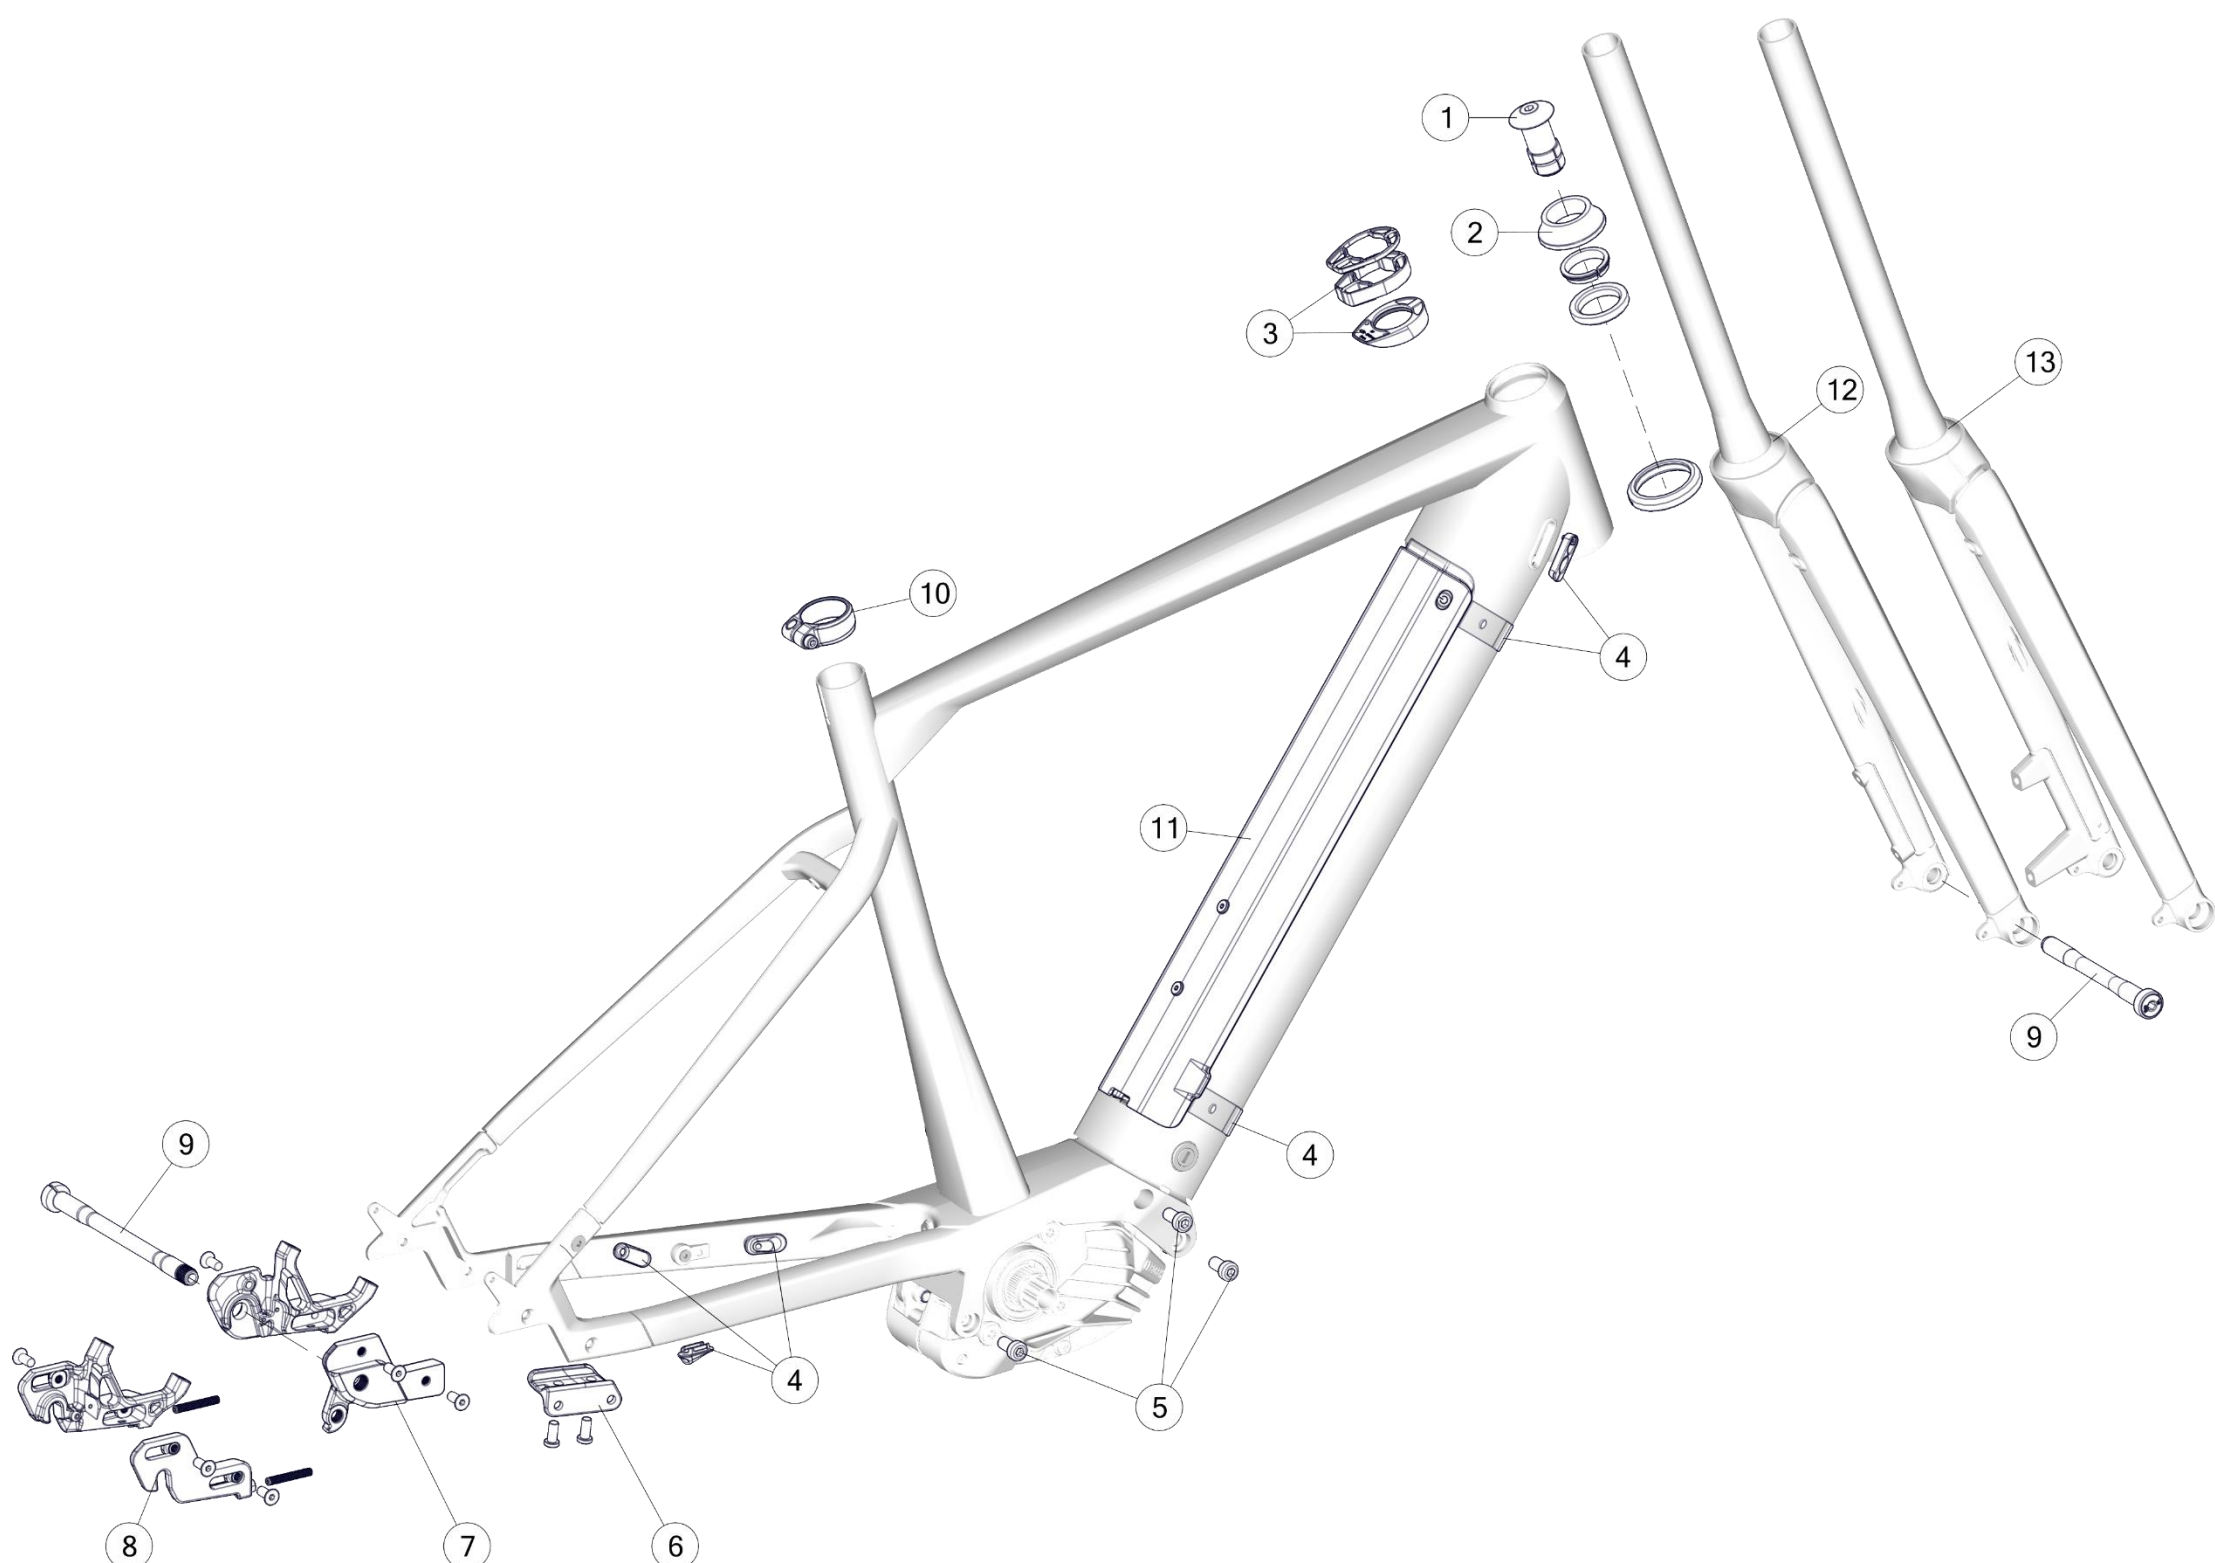

257 / ALPENCHALLENGE AMP AL

Pos. N°	Part N°	Part Name	Description
1	300683	Expander #5	
2	30002030	Headset 257/AC/URS/RMX AL MY22	
3	30002039	Topcone Set ICS2, round 257 AMP (3x10mm, 2x3mm spacers) - p2p	to fit ICS MTT stems on 257 AMP
4	302098	Cable guide #25	
5	301244	Motor bolts	6x M8x16mm
6	30004833	257 AMP Kickstand mount MY23	
7	30001763	Dropout #78 - RD	
8	30001764	Dropout #79 - IGH	
10	30002031	Axle kit #9	
11	30001762	Battery Cover - AMP 257/AC AL	
	30003194	257 AMP Fender/Rack Kit w/Bolts	Orange
12	30004085	FK 257/ AC AMP ready to paint	ready to paint, flat mount

12	30001855	Fork 257 AMP ONE MY23	blu blu blu, flat mount
12	30001856	Fork 257 AMP TWO MY23	snd snd snd, flat mount
12	30001857	Fork AC AMP AL ONE MY23	blu red red, flat mount
13	30001854	Fork 257 AMP SPEED ONE MY23	ant ant ant, post mount