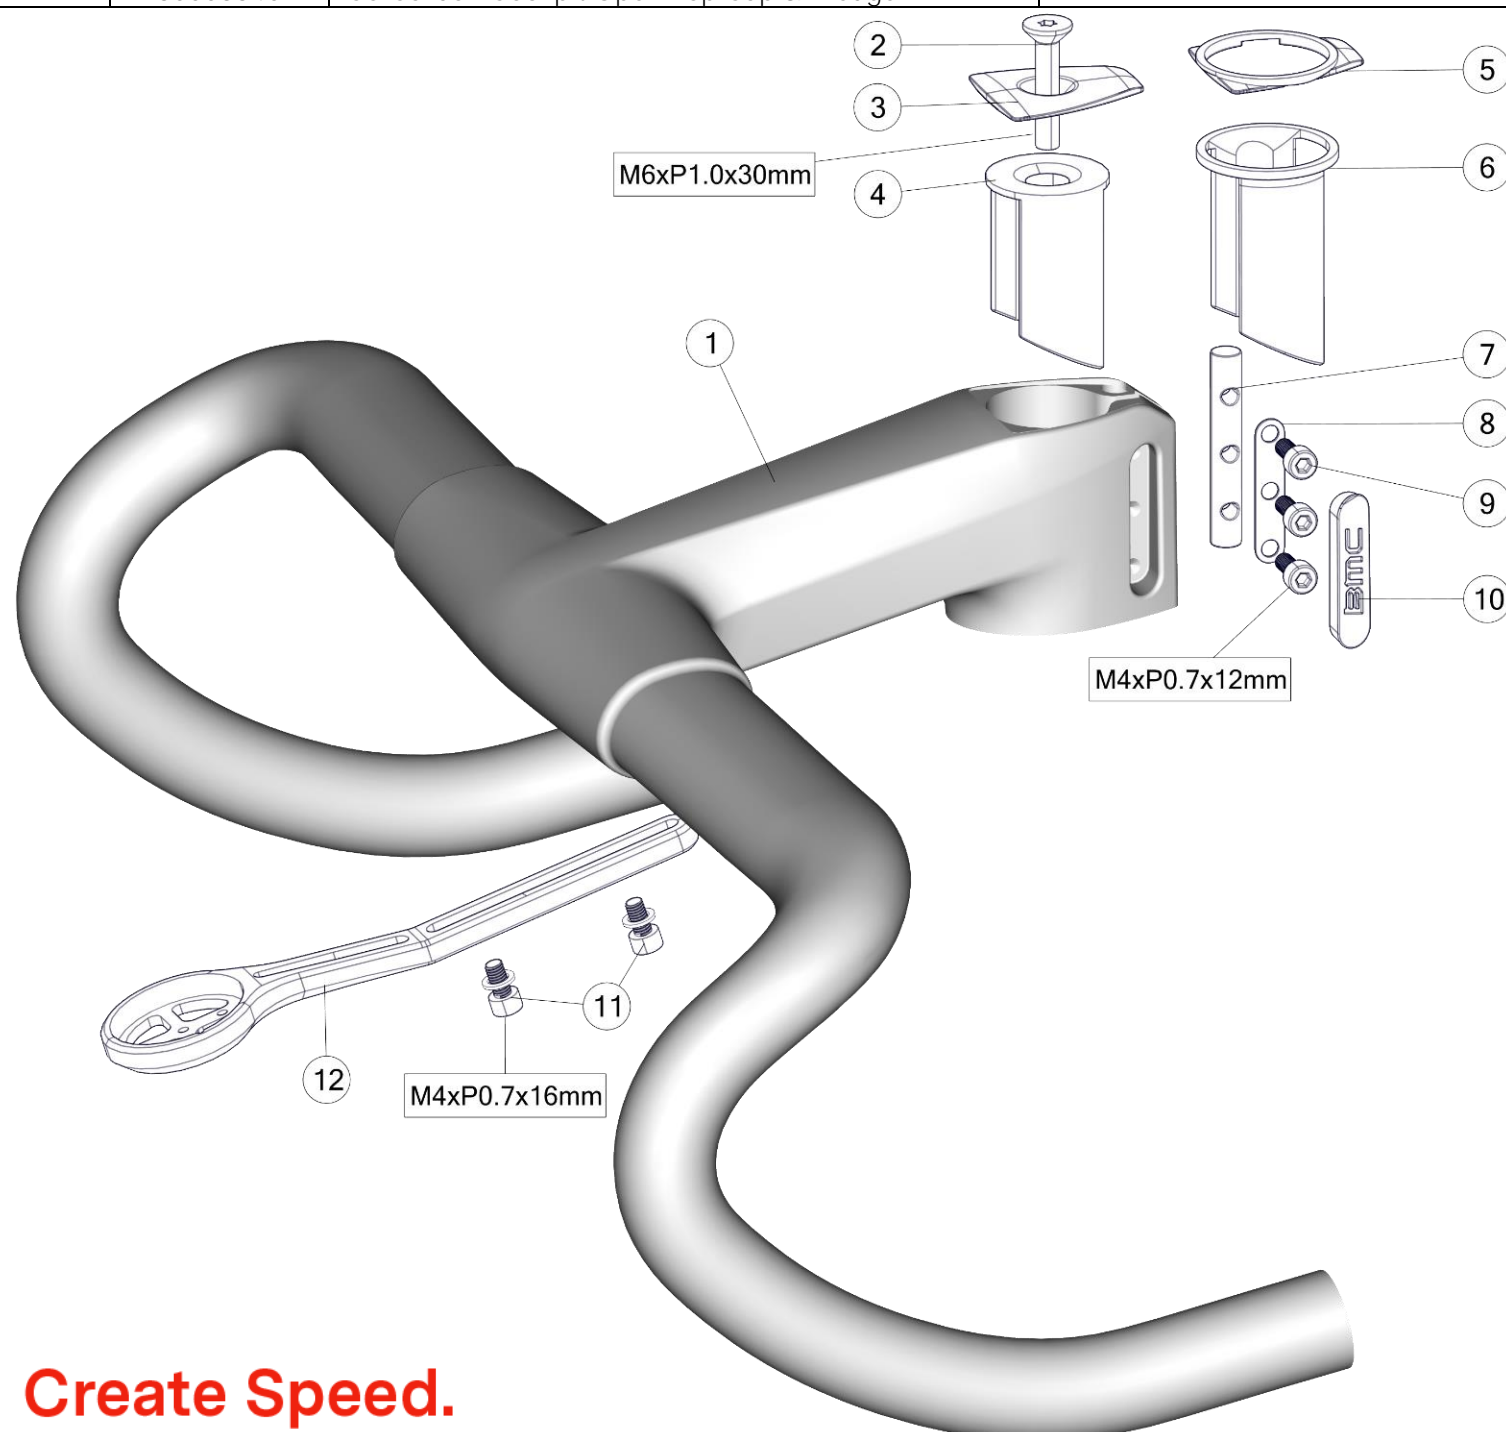

ICS CARBON COCKPIT

Pos. N°	Part N°	Part Name	Description	Angle	Drop	Reach	
1 - 10	30001767	Cockpit ICS Carbon 90 400 BLACK - p2p	w/o spacers or top cones w/o computer mount	-12.5°	127	67	
1 - 10	30001768	Cockpit ICS Carbon 100 420 BLACK - p2p		-12.5°	127	67	
1 - 10	30001769	Cockpit ICS Carbon 110 420 BLACK - p2p		-12.5°	127	67	
1 - 10	30001770	Cockpit ICS Carbon 120 420 BLACK - p2p		-12.5°	127	67	
1 - 10	30001771	Cockpit ICS Carbon 110 400 BLACK TEAM - p2p		-12.5°	127	77	
1 - 10	30001772	Cockpit ICS Carbon 120 400 BLACK TEAM - p2p		-12.5°	127	77	
1 - 10	30001773	Cockpit ICS Carbon 130 400 BLACK TEAM - p2p		-12.5°	127	77	
1 - 10	30001774	Cockpit ICS Carbon 140 400 BLACK TEAM - p2p		-12.5°	127	77	
1 - 10	30001775	Cockpit ICS Carbon 90 400 RED - p2p		-12.5°	127	67	
1 - 10	30001776	Cockpit ICS Carbon 100 420 RED - p2p		-12.5°	127	67	
1 - 10	30001777	Cockpit ICS Carbon 110 420 RED - p2p		-12.5°	127	67	
1 - 10	30001778	Cockpit ICS Carbon 120 420 RED - p2p		-12.5°	127	67	
1 - 10	30001779	Cockpit ICS Carbon 110 400 RED TEAM - p2p		-12.5°	127	77	
1 - 10	30001780	Cockpit ICS Carbon 120 400 RED TEAM - p2p		-12.5°	127	77	
1 - 10	30001781	Cockpit ICS Carbon 130 400 RED TEAM - p2p		-12.5°	127	77	
1 - 10	30001782	Cockpit ICS Carbon 140 400 RED TEAM - p2p		-12.5°	127	77	
1 - 10	30003257	Cockpit ICS Carbon 90 400 WHITE - p2p		-12.5°	127	67	
1 - 10	30003258	Cockpit ICS Carbon 100 420 WHITE - p2p		-12.5°	127	67	
1 - 10	30003259	Cockpit ICS Carbon 110 420 WHITE - p2p		-12.5°	127	67	
1 - 10	30003260	Cockpit ICS Carbon 120 420 WHITE - p2p		-12.5°	127	67	
1 - 10	30003261	Cockpit ICS Carbon 110 400 WHITE TEAM - p2p		-12.5°	127	77	
1 - 10	30003262	Cockpit ICS Carbon 120 400 WHITE TEAM - p2p		-12.5°	127	77	
1 - 10	30003263	Cockpit ICS Carbon 130 400 WHITE TEAM - p2p		-12.5°	127	77	
1 - 10	30003264	Cockpit ICS Carbon 140 400 WHITE TEAM - p2p		-12.5°	127	77	
2 - 10	30000709	RED ICS Carbon Cockpit Hardware (Top Caps, steerer wedges, clamp insert, bolt cover, bolts)		including self cutting bolt			
2 - 10	30001783	BLACK ICS Carbon Cockpit Hardware (Top Caps, steerer wedges, clamp insert, bolt cover, bolts)		including self cutting bolt			
2 - 10	30003731	WHITE ICS2 Carbon Cockpit Hardware (Top Caps, steerer wedges, clamp insert, bolt cover, bolts)		including self cutting bolt			
11, 12	30003196	Alloy Computer Mount for ICS Carbon cockpit with Wahoo and Garmin inserts, including GoPro mount		max load: 180g			
6	30003340	ICS Carbon Cockpit Open Top Cap & Wedge					