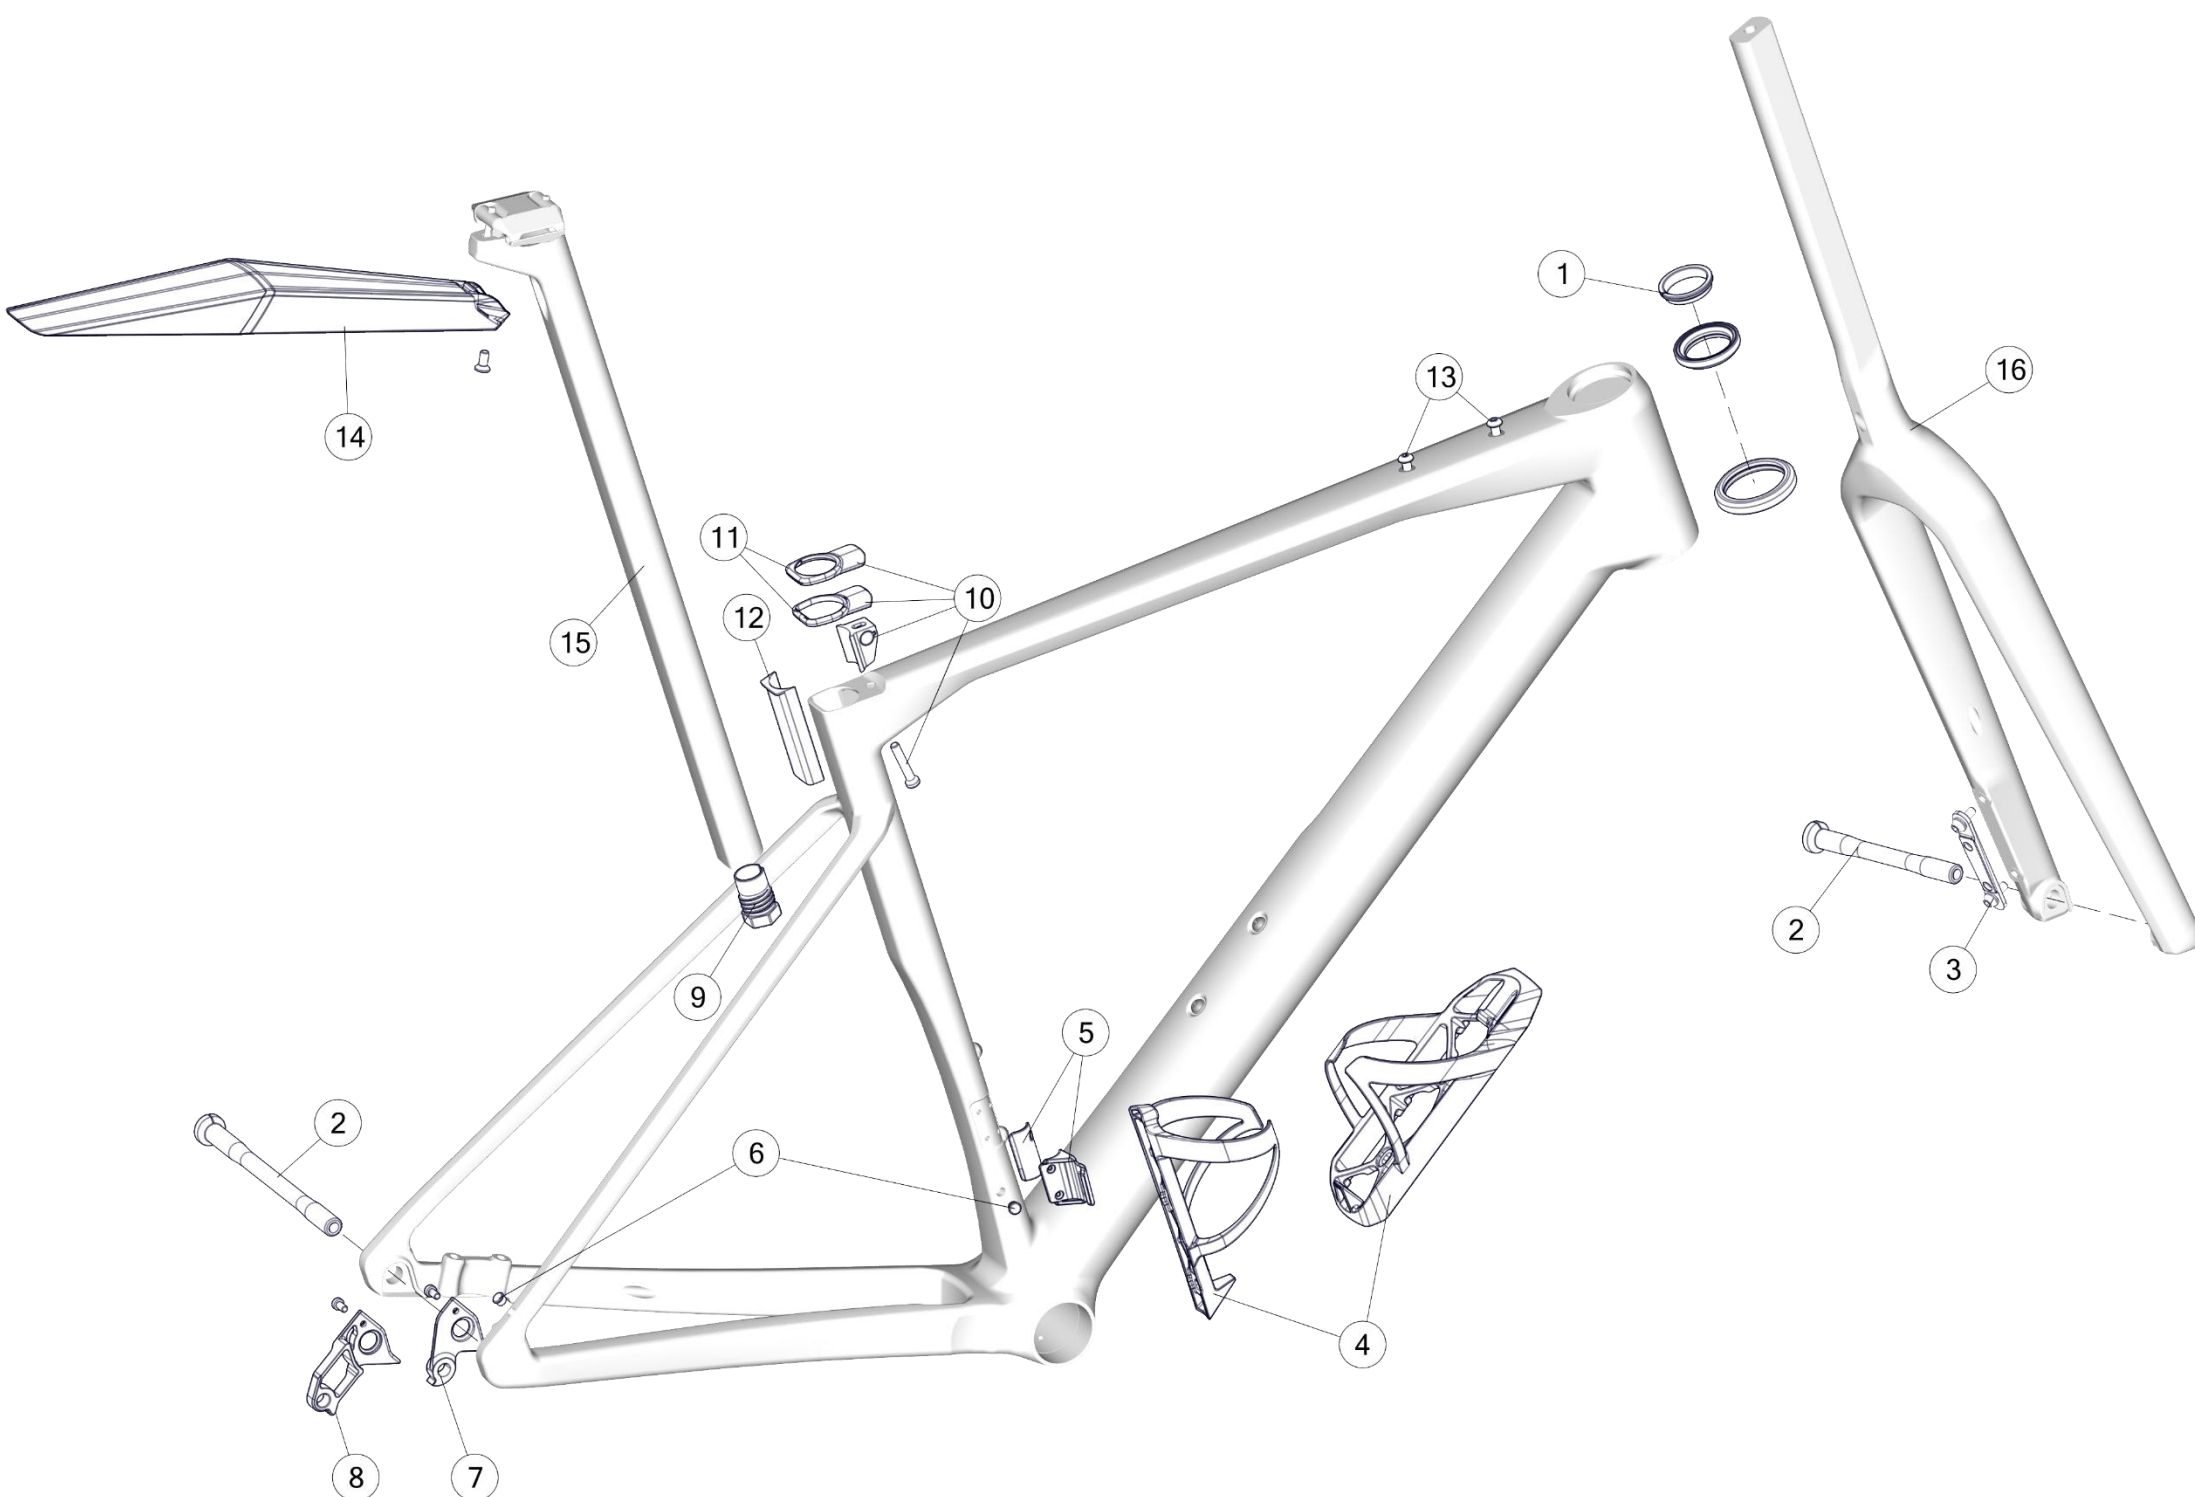

KAIUS KAS01

Pos. N°	Part N°	Part Name	Description
1	30000704	Headset Teammachine SLR01 / SLR	Headset, w/o top cone →ICS2 stem
2	30000699	Stealth Axles Set Teammachine SLR01/SLR	
3	30000714	Brake Mount Adapter SLR01 / SLR	for 160mm rotor
4	30000698	Aerocore Bottle Cages Set	
5	30004027	Front derailleur hanger and cover, KAS01	
6	212492	Di2 plug Kit # 3	
7	30000700	Dropout for Teammachine SLR01/SLR (Sram/Campagnolo/Shimano classic mount)	
8	30000701	Dropout for Teammachine SLR01/SLR (Shimano direct mount)	
9	212500	Internal Battery Adapter	
10	30004311	Seatpost clamp # 31, KAS01	
11	30004026	KAS01 Seat tube seal	3x for D-shape post, 2x for round seatpost
12	30004312	KAS01 adapter for round seatposts	
13	30004028	Top tube accessory mount plugs, KAS01 / RM / URS	10 pcs/set
14	302085	D-fender mudguard	
15	30004310	Seatpost, 15mm offset, 400mm, KAS01	
15	30001805	Seatpost RM01 0mm OFFSET - p2p	0mm offset, 430mm
16	30004024	Flat Steerer Fork KAS01 ready to paint 47-51	Ready to paint
16	30004025	Flat Steerer Fork KAS01 ready to paint 54-61	Ready to paint