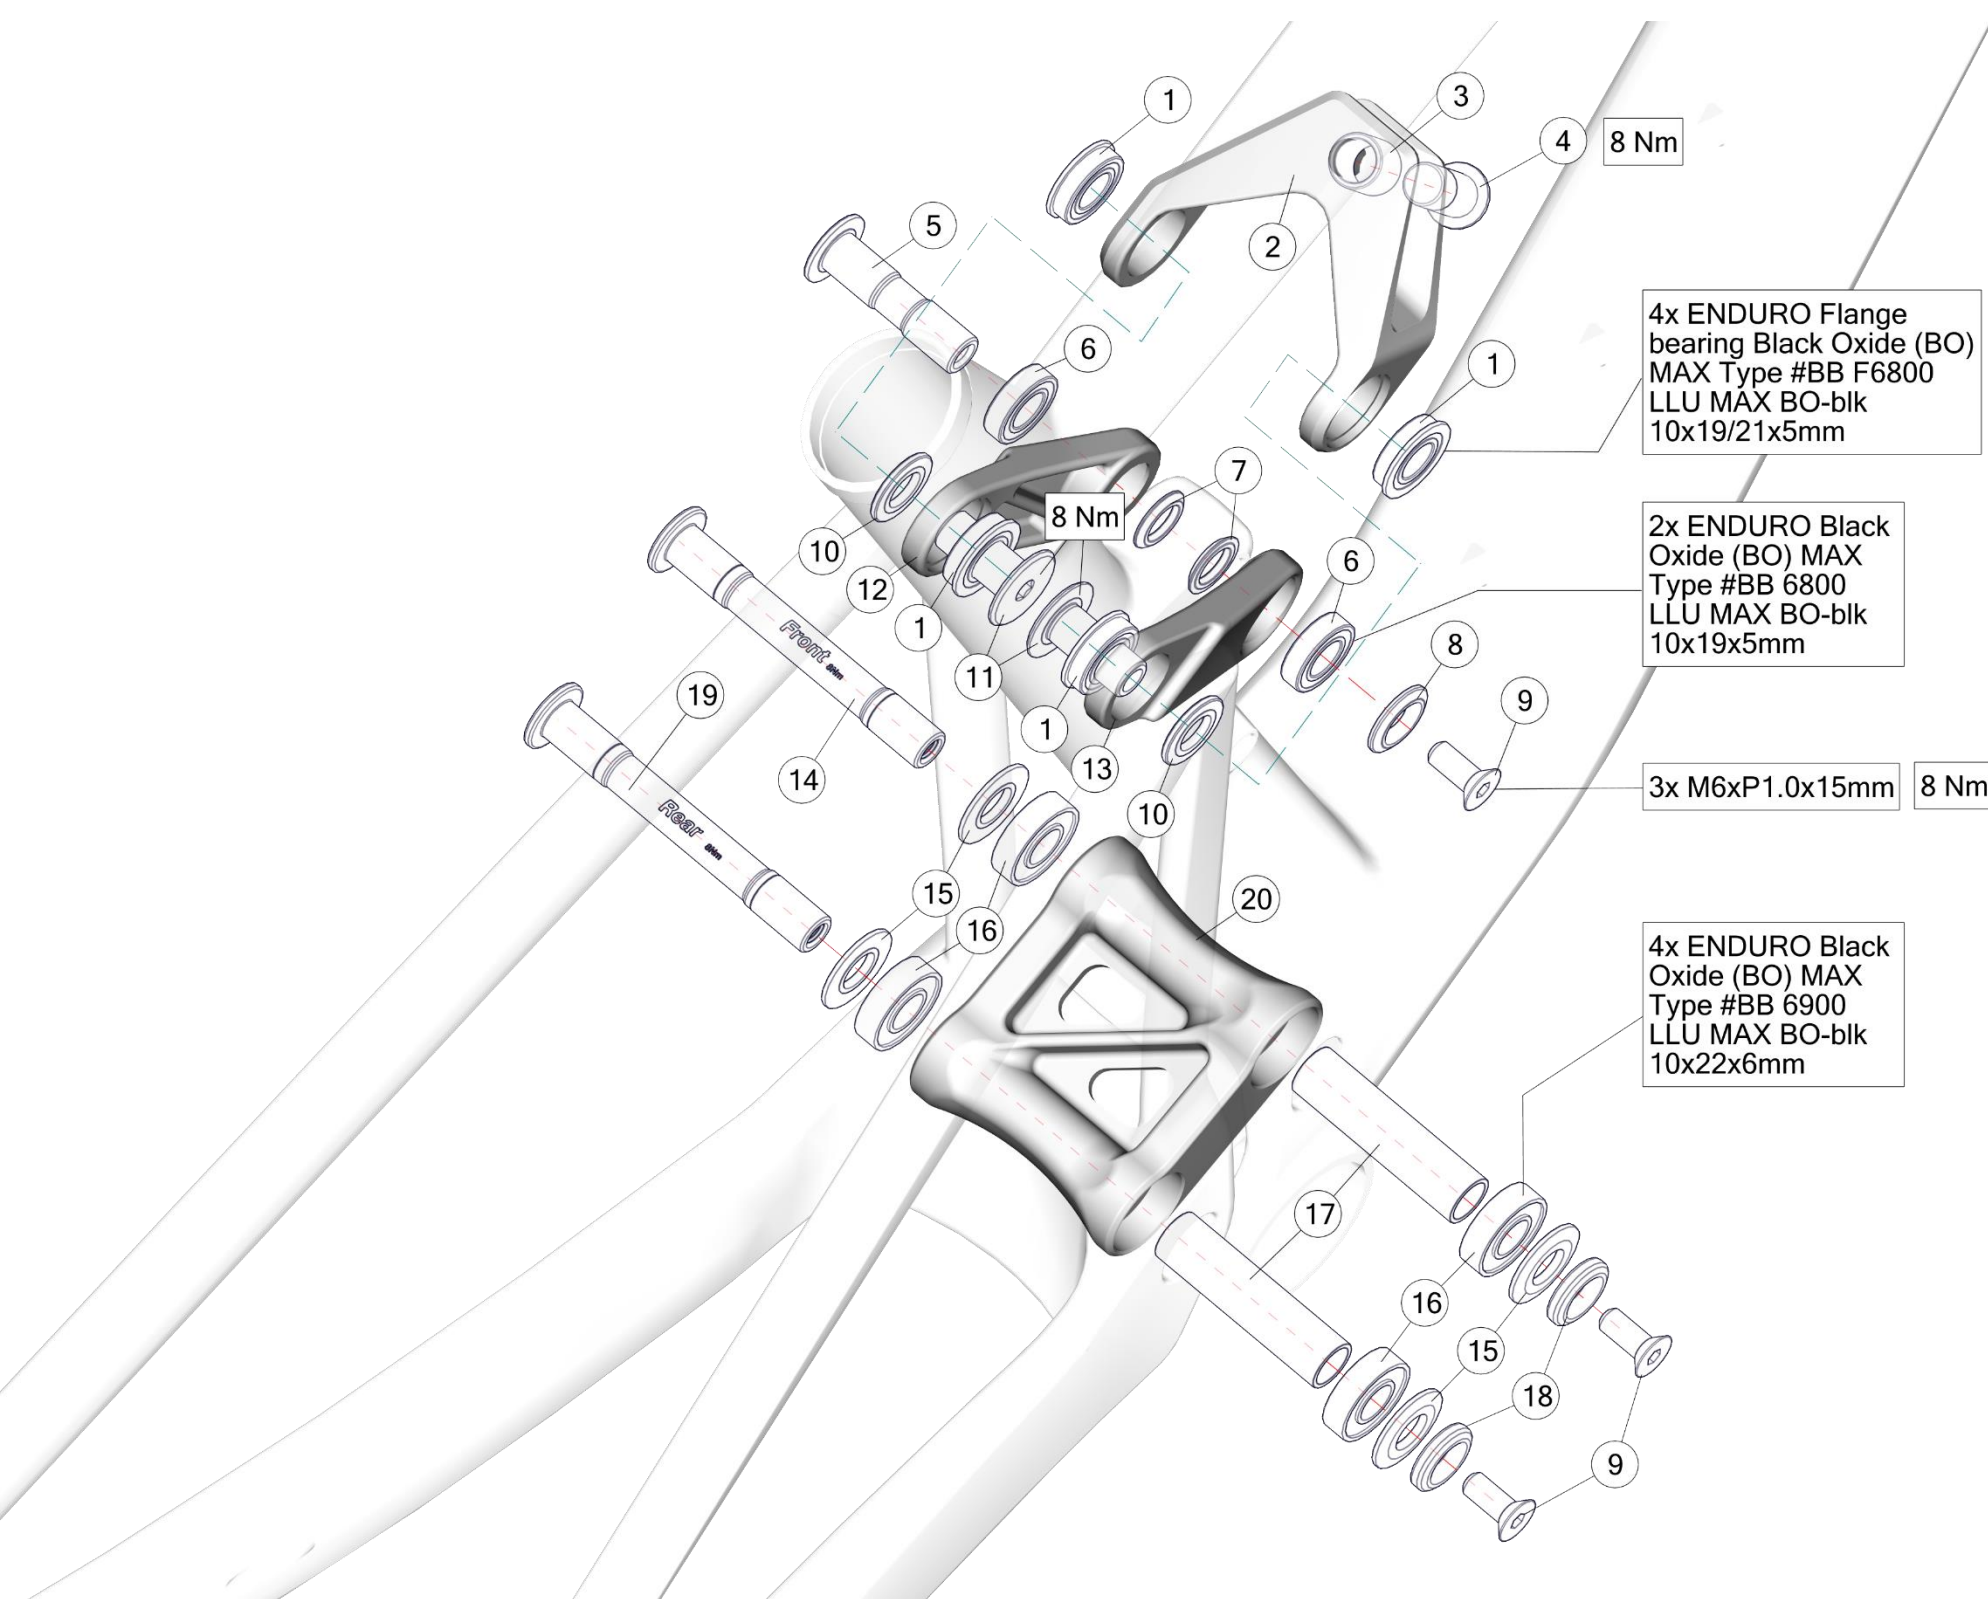

FOURSTROKE 01 / FOURSTROKE SUSPENSION PARTS

Pos. N°	Part N°	Part Name	Description
1 - 20	30004131	Fourstroke 01/ Fourstroke linkage kit	
5 - 11, 14 - 19	30004037	Bolt Kit No. 29	
3, 4	30004133	Rear shock bolt set No. 7