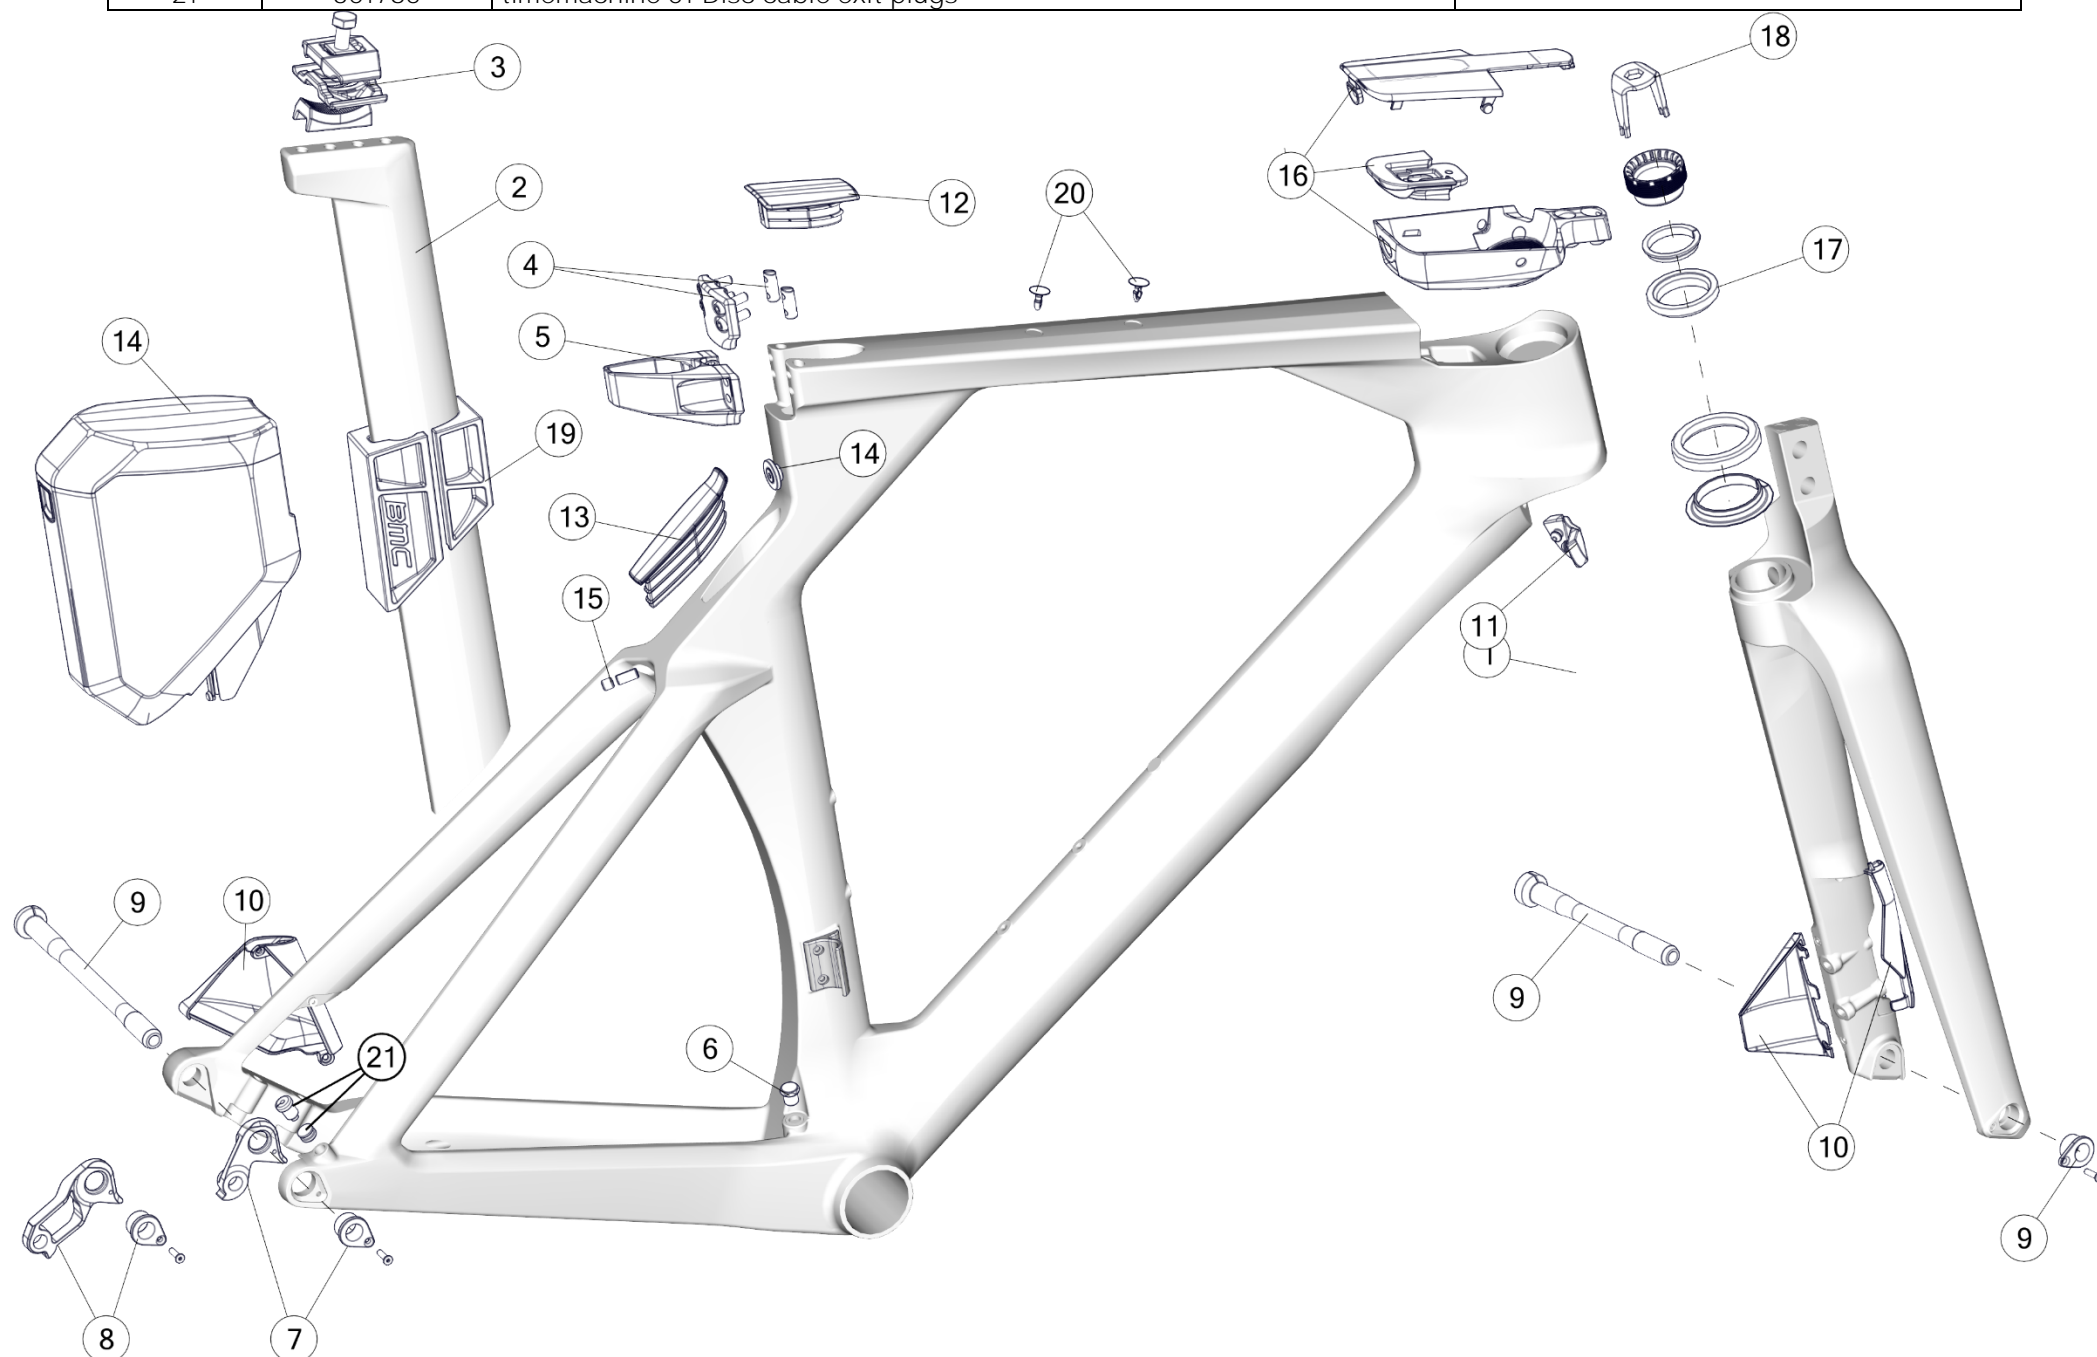

TIMEMACHINE 01 DISC

Pos. N°	Part N°	Part Name	Description
1	30004112	Fork TM01 Disc ONE S MY23	cbn blk blk
1	30004113	Fork TM01 Disc ONE M MY23	cbn blk blk
1	30004114	Fork TM01 Disc ONE L MY23	cbn blk blk
1	30001941	Fork TM01 Disc TWO S MY23	wht blk cbn
1	30001942	Fork TM01 Disc TWO M MY23	wht blk cbn
1	30001943	Fork TM01 Disc TWO L MY23	wht blk cbn
1	30004115	Fork TM01 Disc FRS S MY23	red blk gry
1	30004116	Fork TM01 Disc FRS M MY23	red blk gry
1	30004117	Fork TM01 Disc FRS L MY23	red blk gry
2	300811	Seatpost Timemachine 01/02	Adjustable offset
3	212482	saddle clamp # 1 - black anodized	black anodized
4	300656	Seatpost Clamp, front	
5	300657	Seatpost Clamp, rear	
6	300836	TM01 FD Cable cover	10 pcs/set
7	301092	Dropout #58	Standard (Shimano/Sram)
7	302109	Dropout #70	12 speed (SRAM AXS)
8	301093	Dropout #59	Direct mount (Shimano only)
9	301628	Thru axle kit #1	front & rear axle, 12x1mm
10	301645	Timemachine 01 Disc small parts	
11	300838	TM01 Fork bumpers	10 pcs/set
12	300658	Seatpost cover, front	5 pcs/set
13	300659	Seatpost cover, rear	5 pcs/set
14	301172	timemachine 01/02 rear box	
14.1	301173	timemachine 01/02 rear box mount	
15	300840	TM01 SP Play Killer	
16	301646	Timemachine 01 Disc headset box	
17	301643	Timemachine 01 Disc headset	
18	300846	TM01 Headset tool	
19	300847	TM01 Cutting tool	
20	300874	TM01 Top Tube Plug	
-	301033	timemachine top tube fuel box	
21	301765	timemachine 01 Disc cable exit plugs