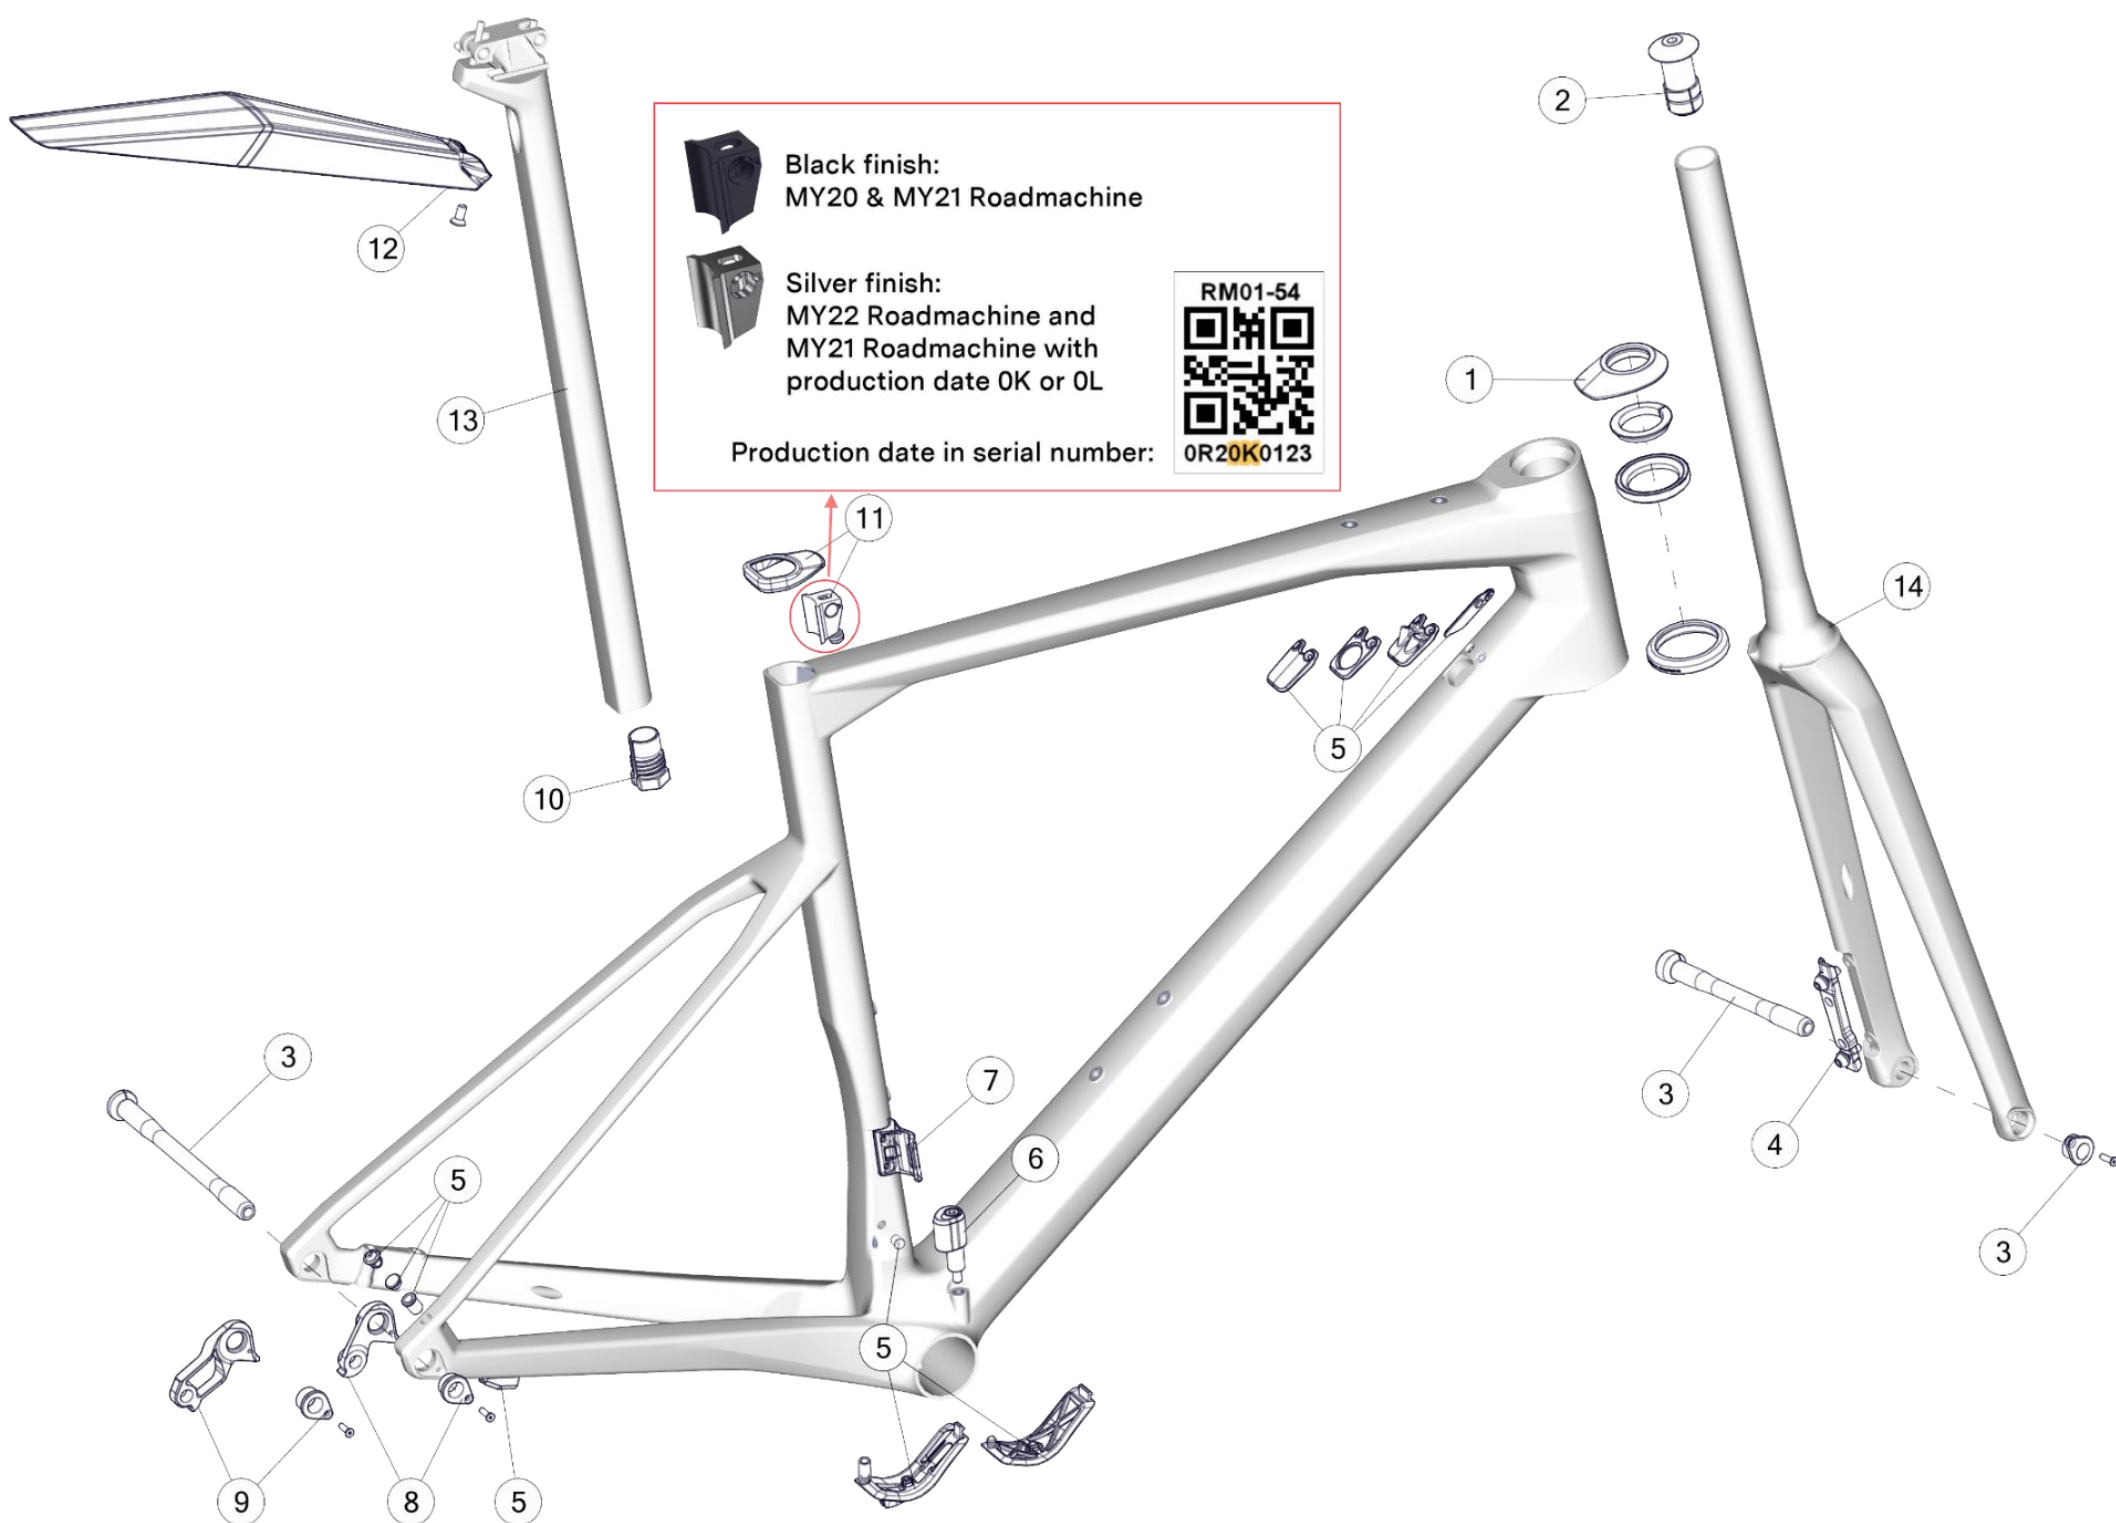

ROADMACHINE / ROADMACHINE X

Pos. N°	Part N°	Part Name	Description
1	302093	Headset Roadmachine (w/low topcone)	
2	300716	Expander #4	
3	301628	Thru axle kit #1	front & rear axle, 12x1mm
4	30000715	Brake Mount Adapter RM01 / RM	black anodised, 160mm rotor
5	302092	Cable guide #23	mechanic/ electronic
6	300715	Roadmachine chainguide	
7	300706	Roadmachine FD hanger	
7.1	30002021	Front derailleur cover	
8	301092	Dropout #58	Standard (Shimano/Sram)
8	302109	Dropout #70	12 speed (SRAM AXS)
9	301093	Dropout #59	Direct mount (Shimano only)
10	212500	Internal Battery Adapter	
11	30001766	Seatpost clamp #29*	Silver finish - NEW
11.1	30003216	Roadmachine Seat Tube Seal	5pcs
12	302085	D-fender mudguard	
13	30001805	Seatpost RM01 0mm OFFSET - p2p	0mm offset, 430mm
13	30001806	Seatpost RM01 15mm OFFSET - p2p	15mm offset, 430mm
14	30004240	Round Steerer Fork Roadmachine RM ready to paint 47-51 MY23	ready to paint
14	30004241	Round Steerer Fork Roadmachine RM ready to paint 54-61 MY23	ready to paint

*Does only fit on MY22 & 23 frames. Exception: MY21 with production date 0K and 0L only