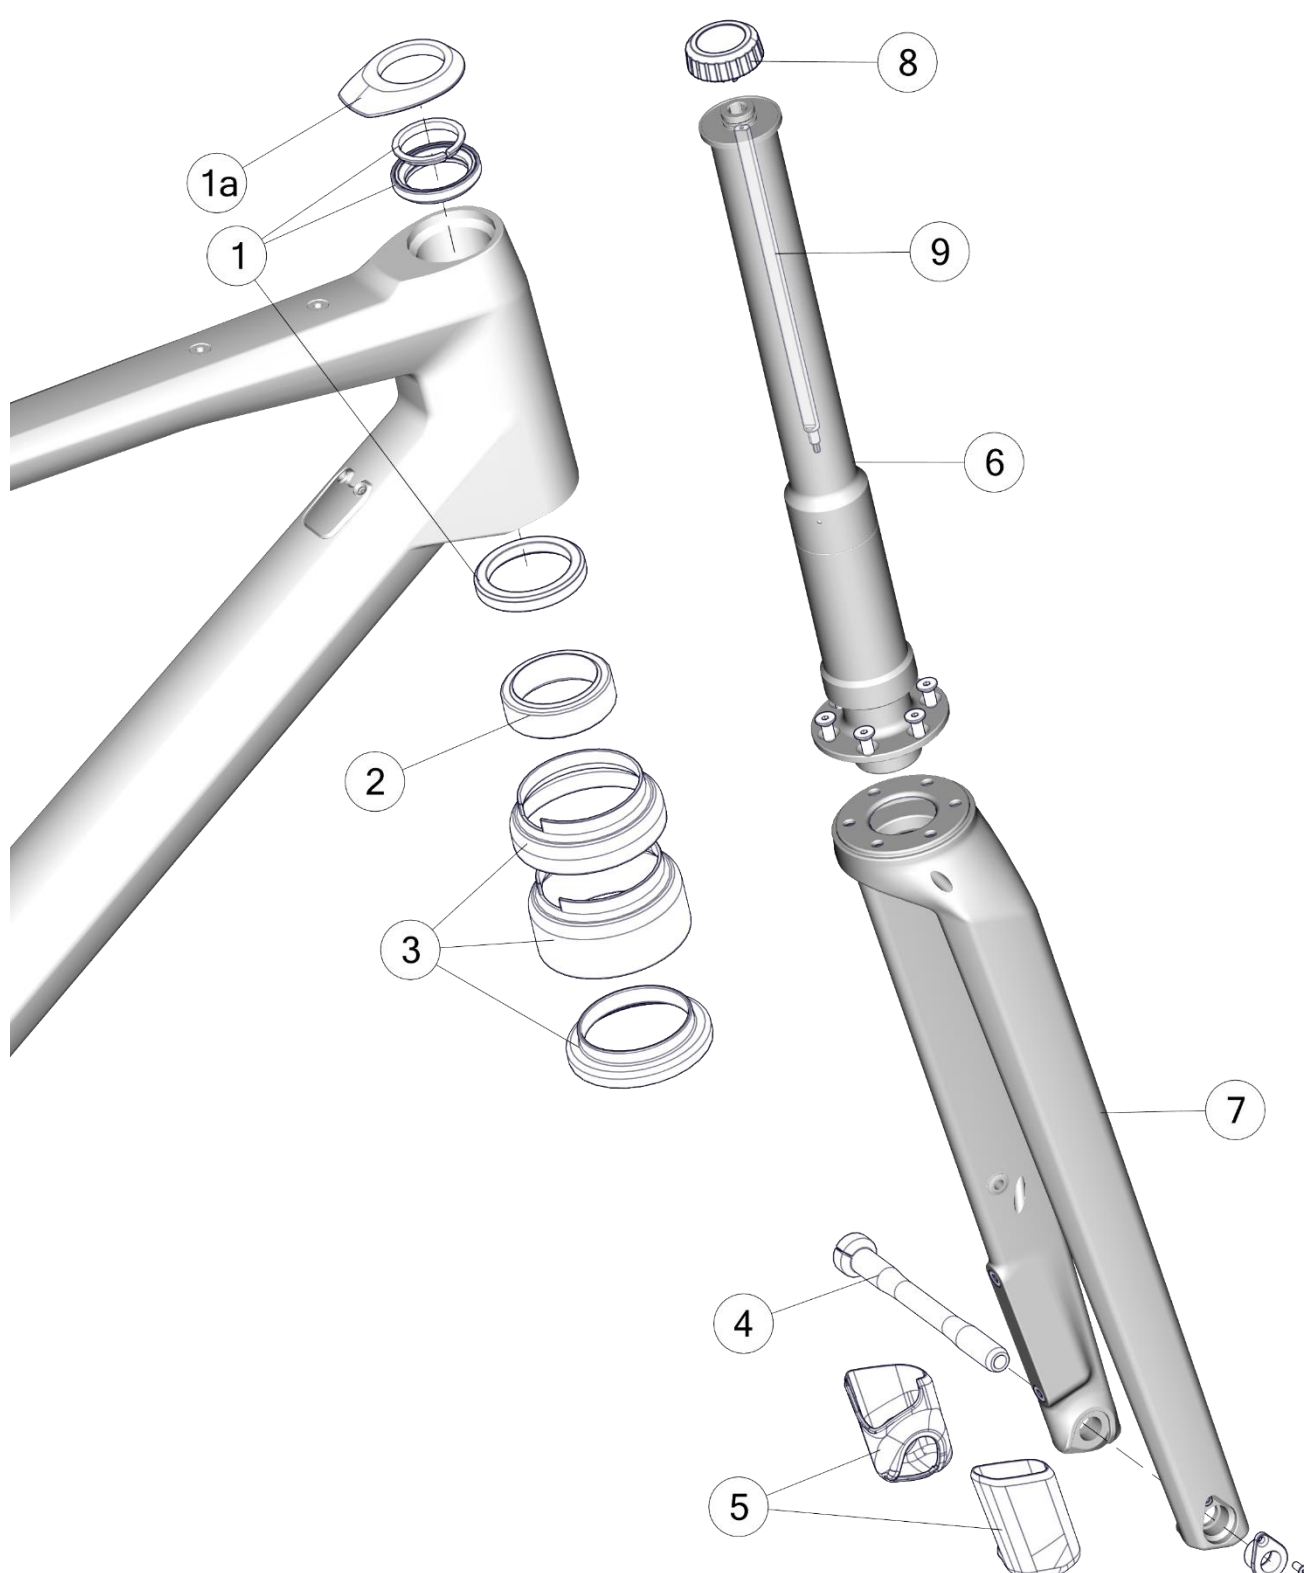

* Fits on MY22 & 23 URS with certain serial numbers

MTT Fork

Pos. N°	Part N°	Part Name	Description
1	30002040	Headset URS01 MTT fork	for URS LT, 1 1/2 - 1 1/4
1a	30004844	Topcone for MTT fork MY22/23	for 1 1/4 fork steerer
2+6	30001750	MTT Suspension Fork Steerer	for URS LT
3	30001752	MTT Suspension Fork Covers	for URS LT
4	301628	Thru axle kit #1	front & rear axle, 12x1mm
5	30001765	URS Rock Socks	black rubber
7	30001751	MTT Suspension Fork Blades, black	for URS LT
8	30004010	MTT Fork lockout knob	for URS LT
9	30004011	MTT Fork lockout shaft	for URS LT
-	30001753	MTT Suspension Fork spring kit - Soft, Medium, Hard	for URS LT
-	30002092	MTT Fork Spring Kit Tool	for URS LT
-	30002076	Stem MTT Fork 70mm, 1 1/4"	for URS LT with MTT fork
-	30002077	Stem MTT Fork 80mm, 1 1/4"	for URS LT with MTT fork
-	30002078	Stem MTT Fork 90mm, 1 1/4"	for URS LT with MTT fork