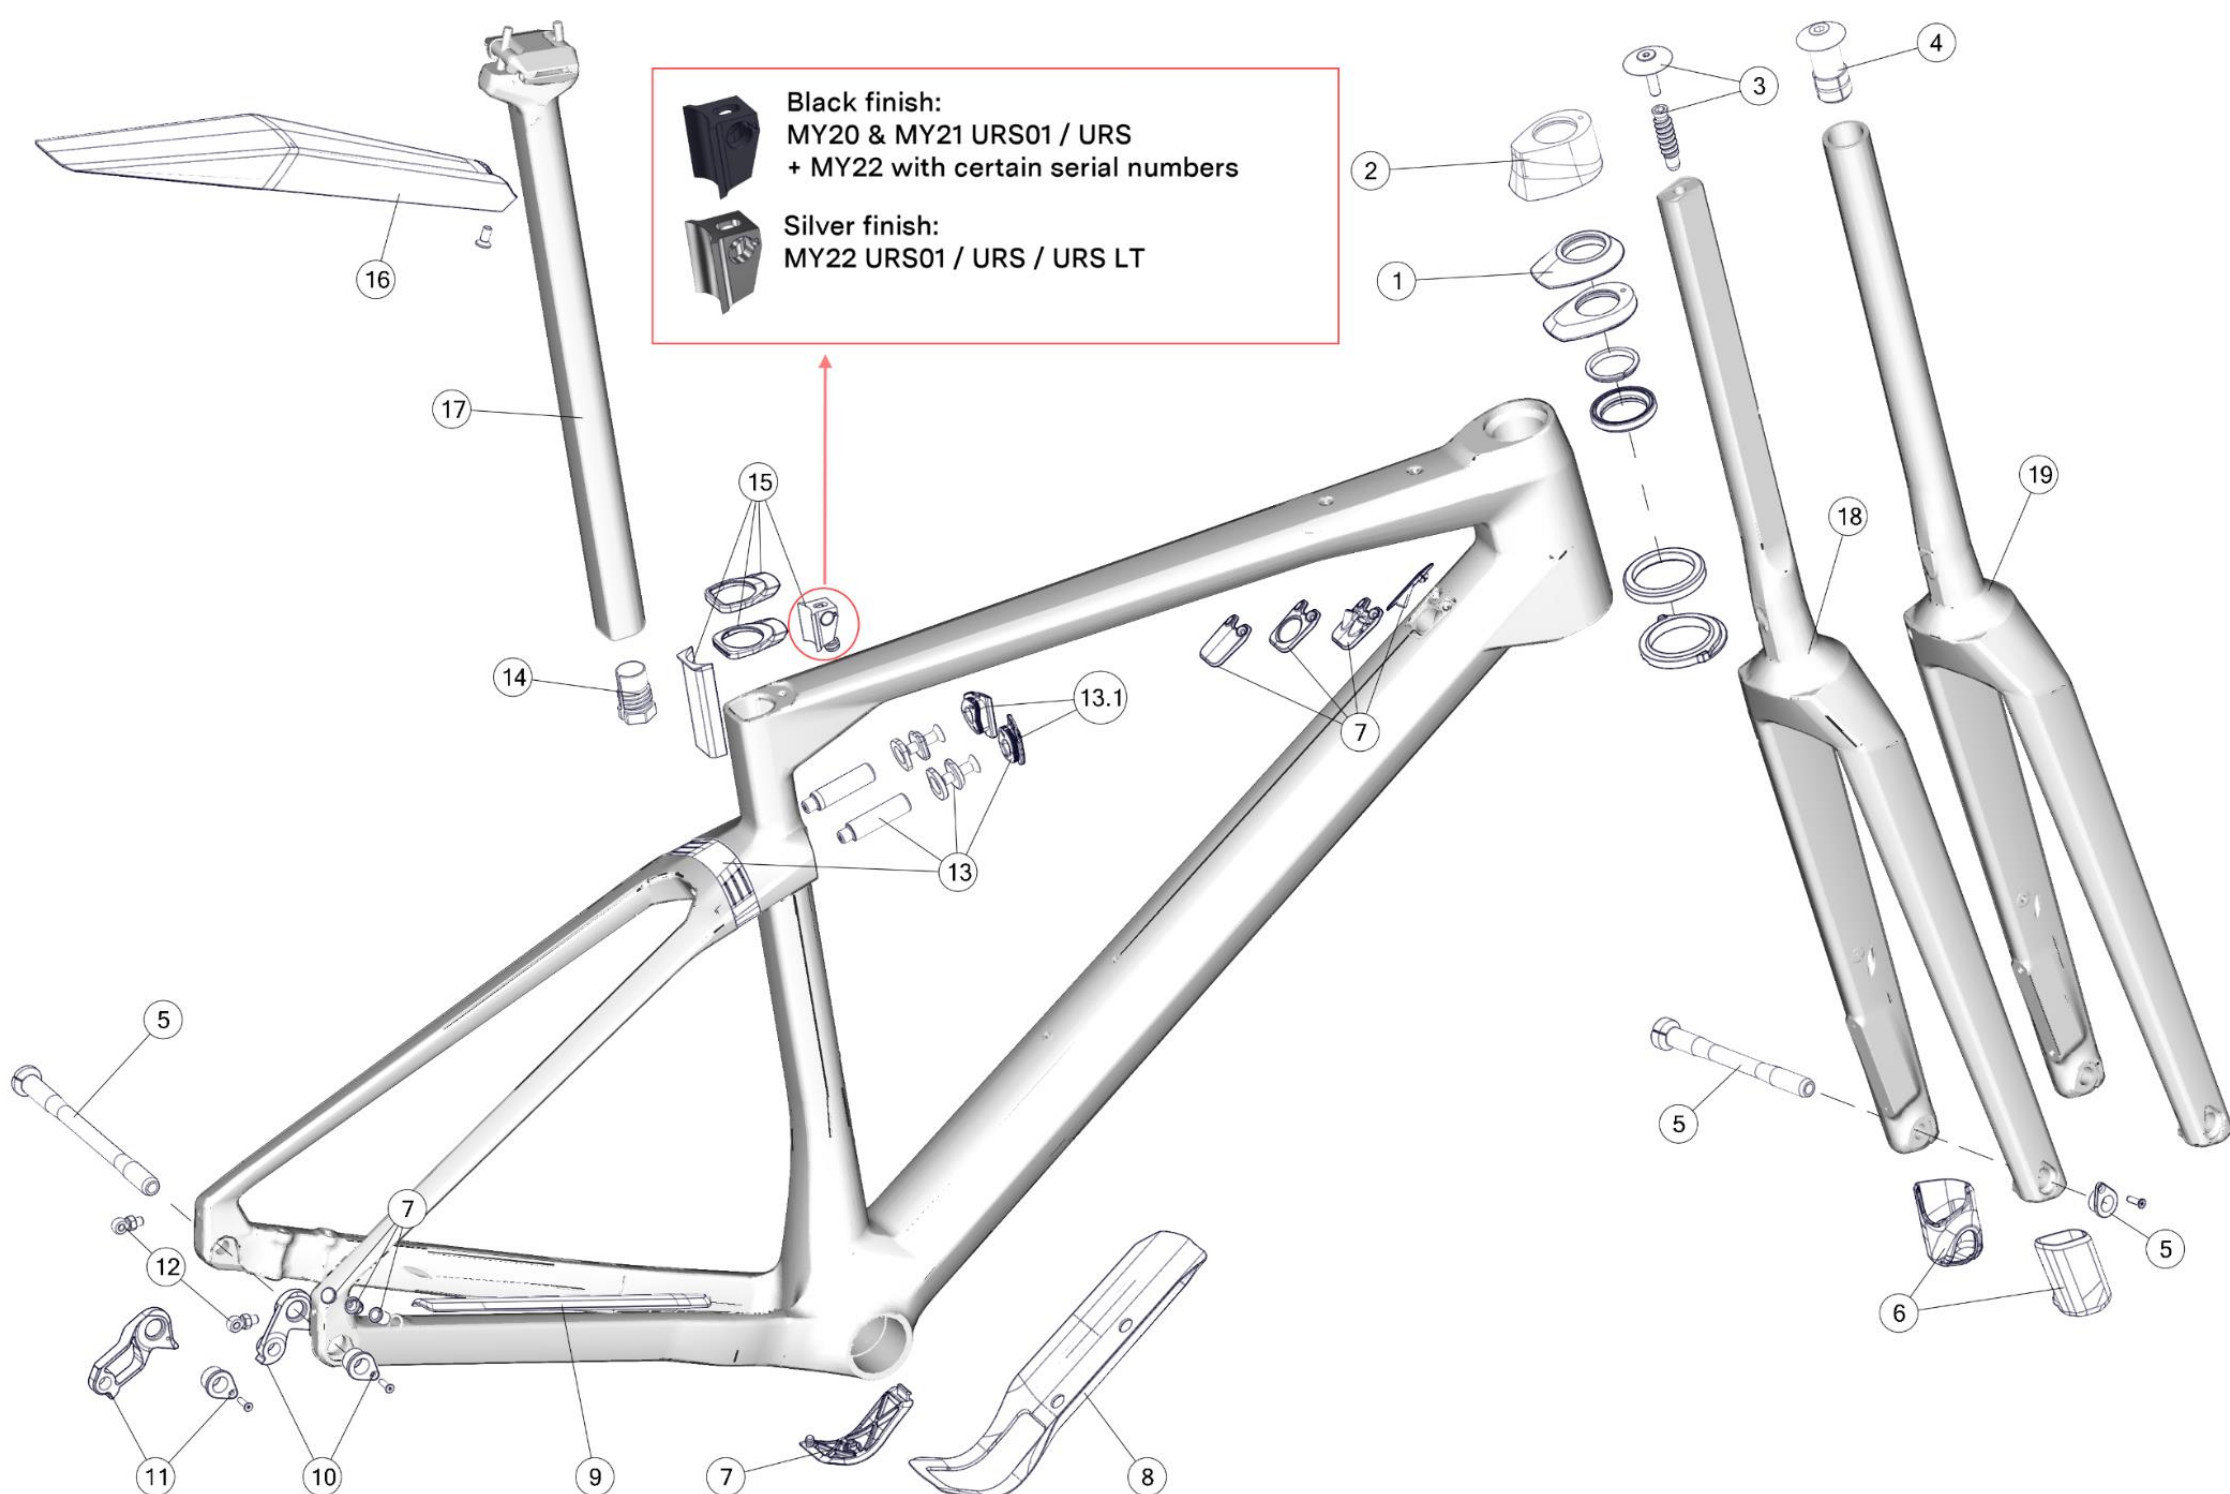

URS01 / URS / URS LT

Pos. N°	Part N°	Part Name	Description
1+3	302090	Headset URS	incl. low topcones for flat and round steerer fork
2	302084	Topcone ICS high 32 mm	for flat steerer only
3	300695	ICS Carbon Disc Fork Topcap	
4	213682	Expander #2	
5	301628	Thru axle kit #1	front & rear axle, 12x1mm
6	30001765	URS Rock Socks	black rubber
7	302087	Cable guide #24	mechanic/ electronic
8	302089	URS D/T Protector	black rubber
9	302171	URS chainstay protector	black rubber
10	301092	Dropout #58	Standard (Shimano/Sram)
11	301093	Dropout #59	Direct mount (Shimano only)
12	216673	Fender mount	Silver
13	302088	URS MTT kit	
13.1	30000879	URS MTT CVR	4 pcs/set
14	212500	Internal Battery Adapter	
15	302086	Seatpost clamp #25*	Black finish. Incl. round seatpost adapter, MY21
15	30002100	Seatpost clamp #30	Silver finish. Incl. round seatpost adapter, MY22
15.1	30003217	URS Seat Tube Seal	3x D-shape, 2x dropper post
16	302085	D-fender mudguard	
17	30001805	Seatpost RM01 0mm OFFSET - p2p	0mm offset, 430mm
18	30004197	Flat Steerer Fork Unrestricted 01 ready to paint S/M MY23	ready to paint
18	30004198	Flat Steerer Fork Unrestricted 01 ready to paint L/XL MY23	ready to paint
19	30004199	Round Steerer Fork Unrestricted ready to paint MY23	ready to paint

* Fits on MY22 & 23 URS with certain serial numbers