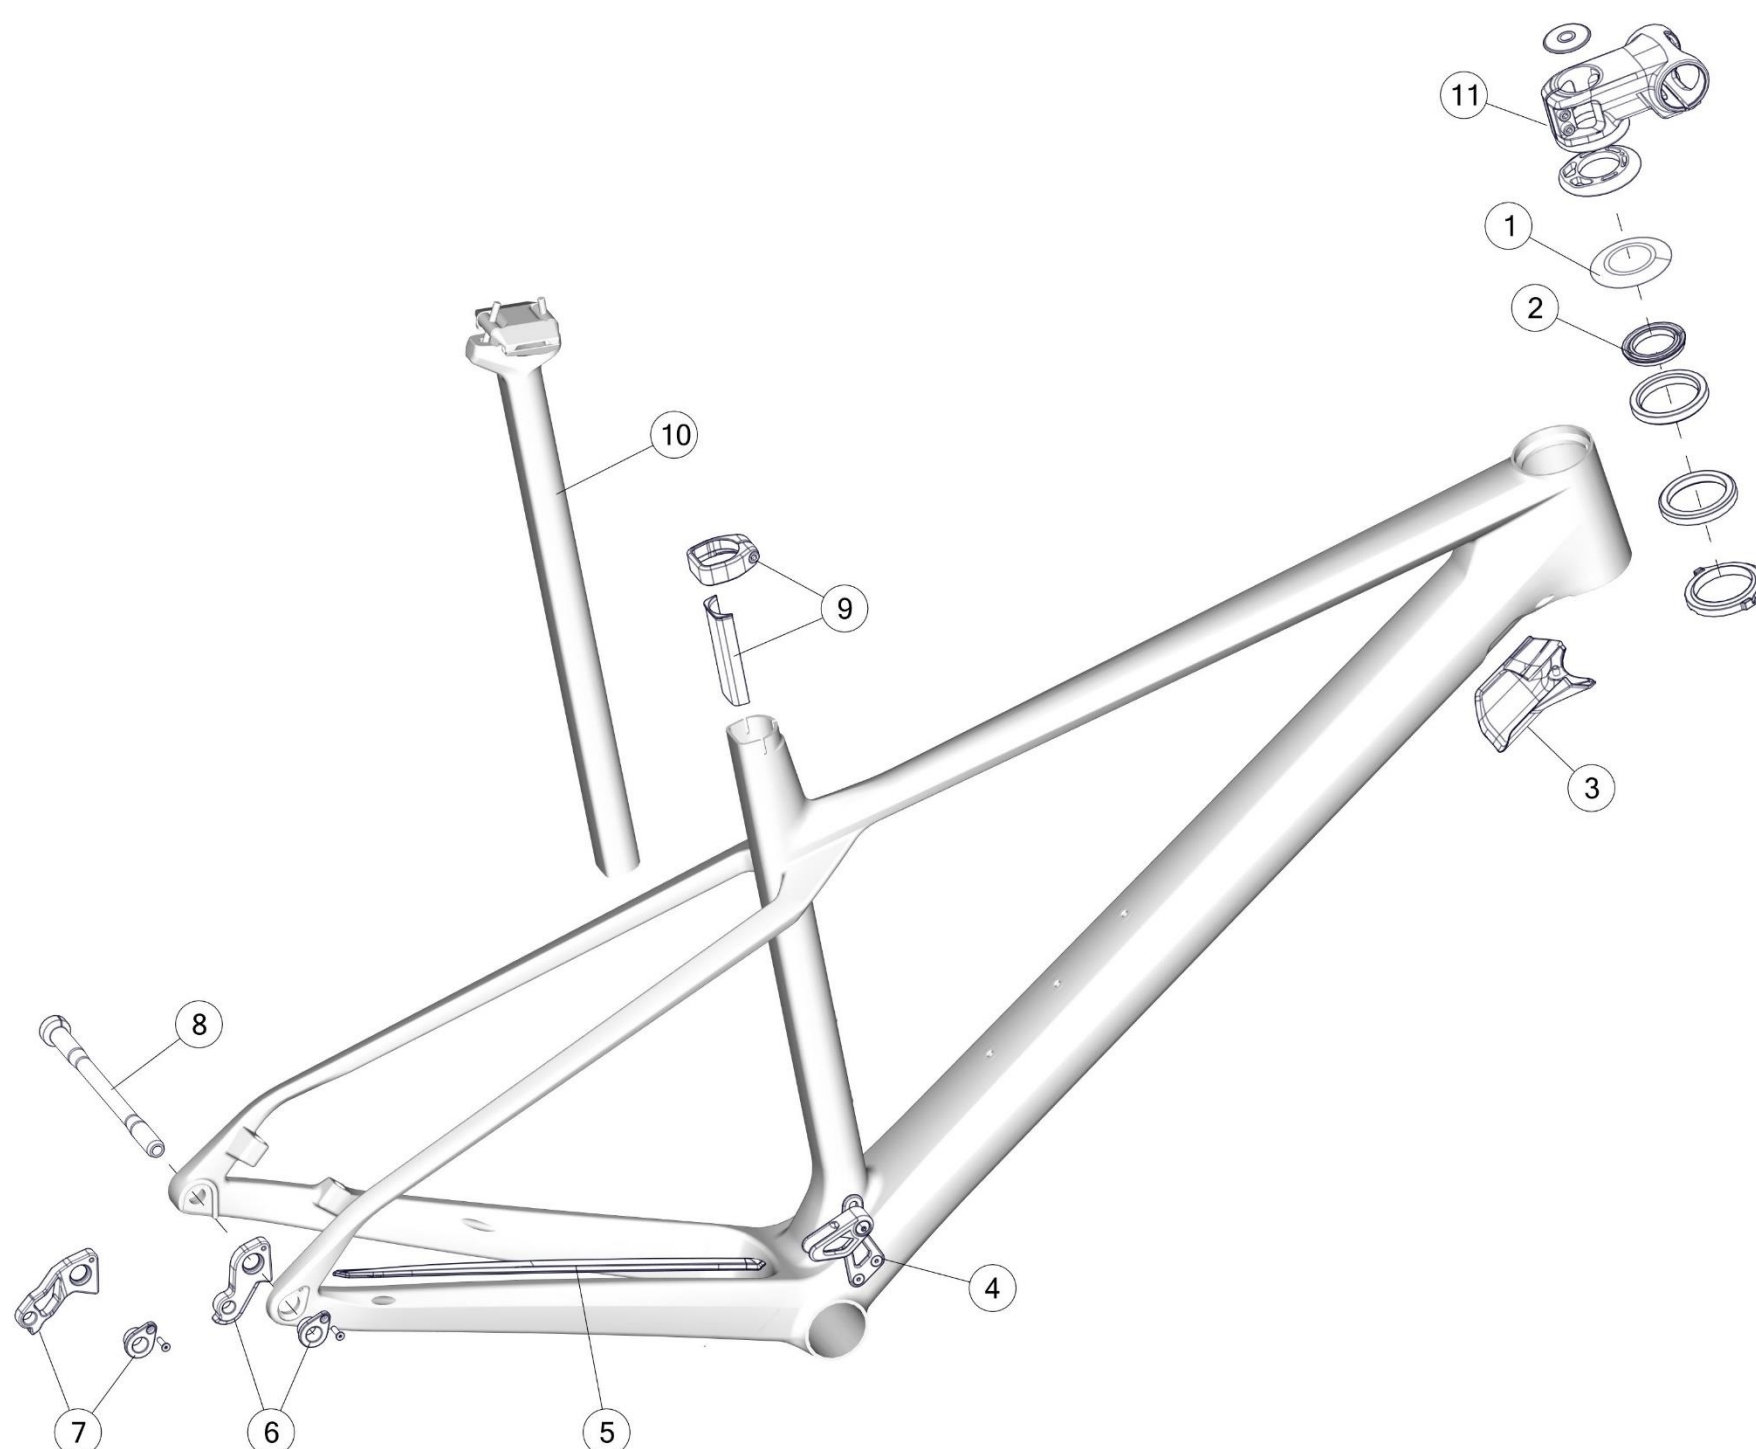

TWOSTROKE 01

Pos. N°	Part N°	Part Name	Description
1	30000703	Topcone Standard Stem Fourstroke 01, Twostroke 01	Topcone for round spacers/stems
2	301737	Fourstroke 01 headset	Crown race, bearings, compression ring
3	30000710	Fork Stopper Twostroke 01	
4	30000712	Chain Guide Twostroke 01	
5	301741	Fourstroke 01 chainstay protector	
6	301701	Dropout #65	Standard (Shimano/Sram)
7	301702	Dropout #66	Direct mount (Shimano only)
8	301769	Thru axle kit #6	
9	30000711	Seatpost Adapter (D-Shape to 27.2 round) and Seatpost Clamp for Twostroke 01	including adapter for round seatpost
10	30001805	Seatpost RM01 0mm OFFSET - p2p	0mm offset, 430mm
11	301713006925	Stem MSM01 Stealth 50mm	including top cap, top cap bolt and topcones for Fourstroke/ Twostroke (Ø55mm) and Agonist/ Speedfox (Ø 49.5mm)
11	301713006926	Stem MSM01 Stealth 60mm	
11	301713006927	Stem MSM01 Stealth 70mm