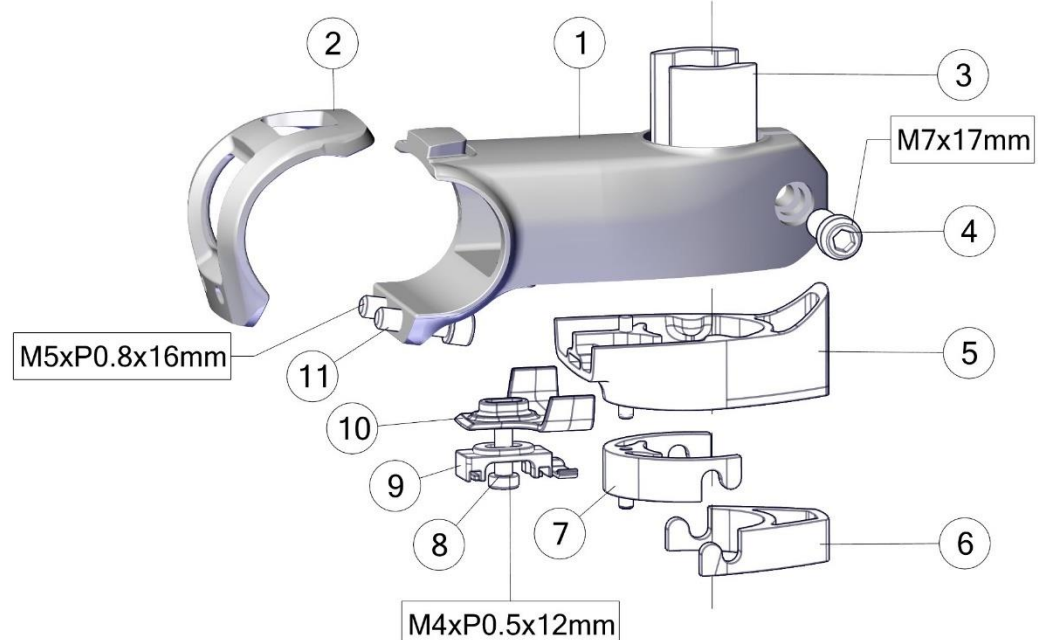

ICS1 & ICS0° STEM

Pos. N°	Part N°	Part Name	Description	Angle
1 - 14	300881	Stem ICS01, 90mm	Sandblasted / black anodized	-12.5°
1 - 14	300882	Stem ICS01, 100mm	Sandblasted / black anodized	-12.5°
1 - 14	300883	Stem ICS01, 110mm	Sandblasted / black anodized	-12.5°
1 - 14	300884	Stem ICS01, 120mm	Sandblasted / black anodized	-12.5°
1 - 14	300885	Stem ICS01, 130mm	Sandblasted / black anodized	-12.5°
5	302221	Stem ICS01 Lower Stem Cover – Round Steerer*	To fit stem to round steerer forks	
5-7	301281	ICS01 stem PA spacer kit	Polyamid, 3 pair of spacers	
3 - 13	301651	ICS01 stem part kit	Including all covers (#10)	
14	300996	ICS01 stem faceplate cover		
1 - 5, 8 - 11	30001795	Stem ICS 0°, 55mm - p2p	w/o top cone or spacer including single mount	0°
1 - 5, 8 - 11	30001796	Stem ICS 0°, 70mm - p2p		0°
1 - 5, 8 - 11	30001797	Stem ICS 0°, 80mm - p2p		0°
1 - 5, 8 - 11	30001798	Stem ICS 0°, 90mm - p2p		0°
1 - 5, 8 - 11	30001799	Stem ICS 0°, 100mm - p2p		0°
3-5, 8-10	302100	Stem ICS0° part kit	Including all covers (#10)	
15,16,17	30000718	Alloy Computer Mount for ICS2 and ICS01 Stems with Wahoo and Garmin inserts, including Single and Double Alloy brackets	Aluminium	

*Attention: #302221 does not fit with ICS0° stem!