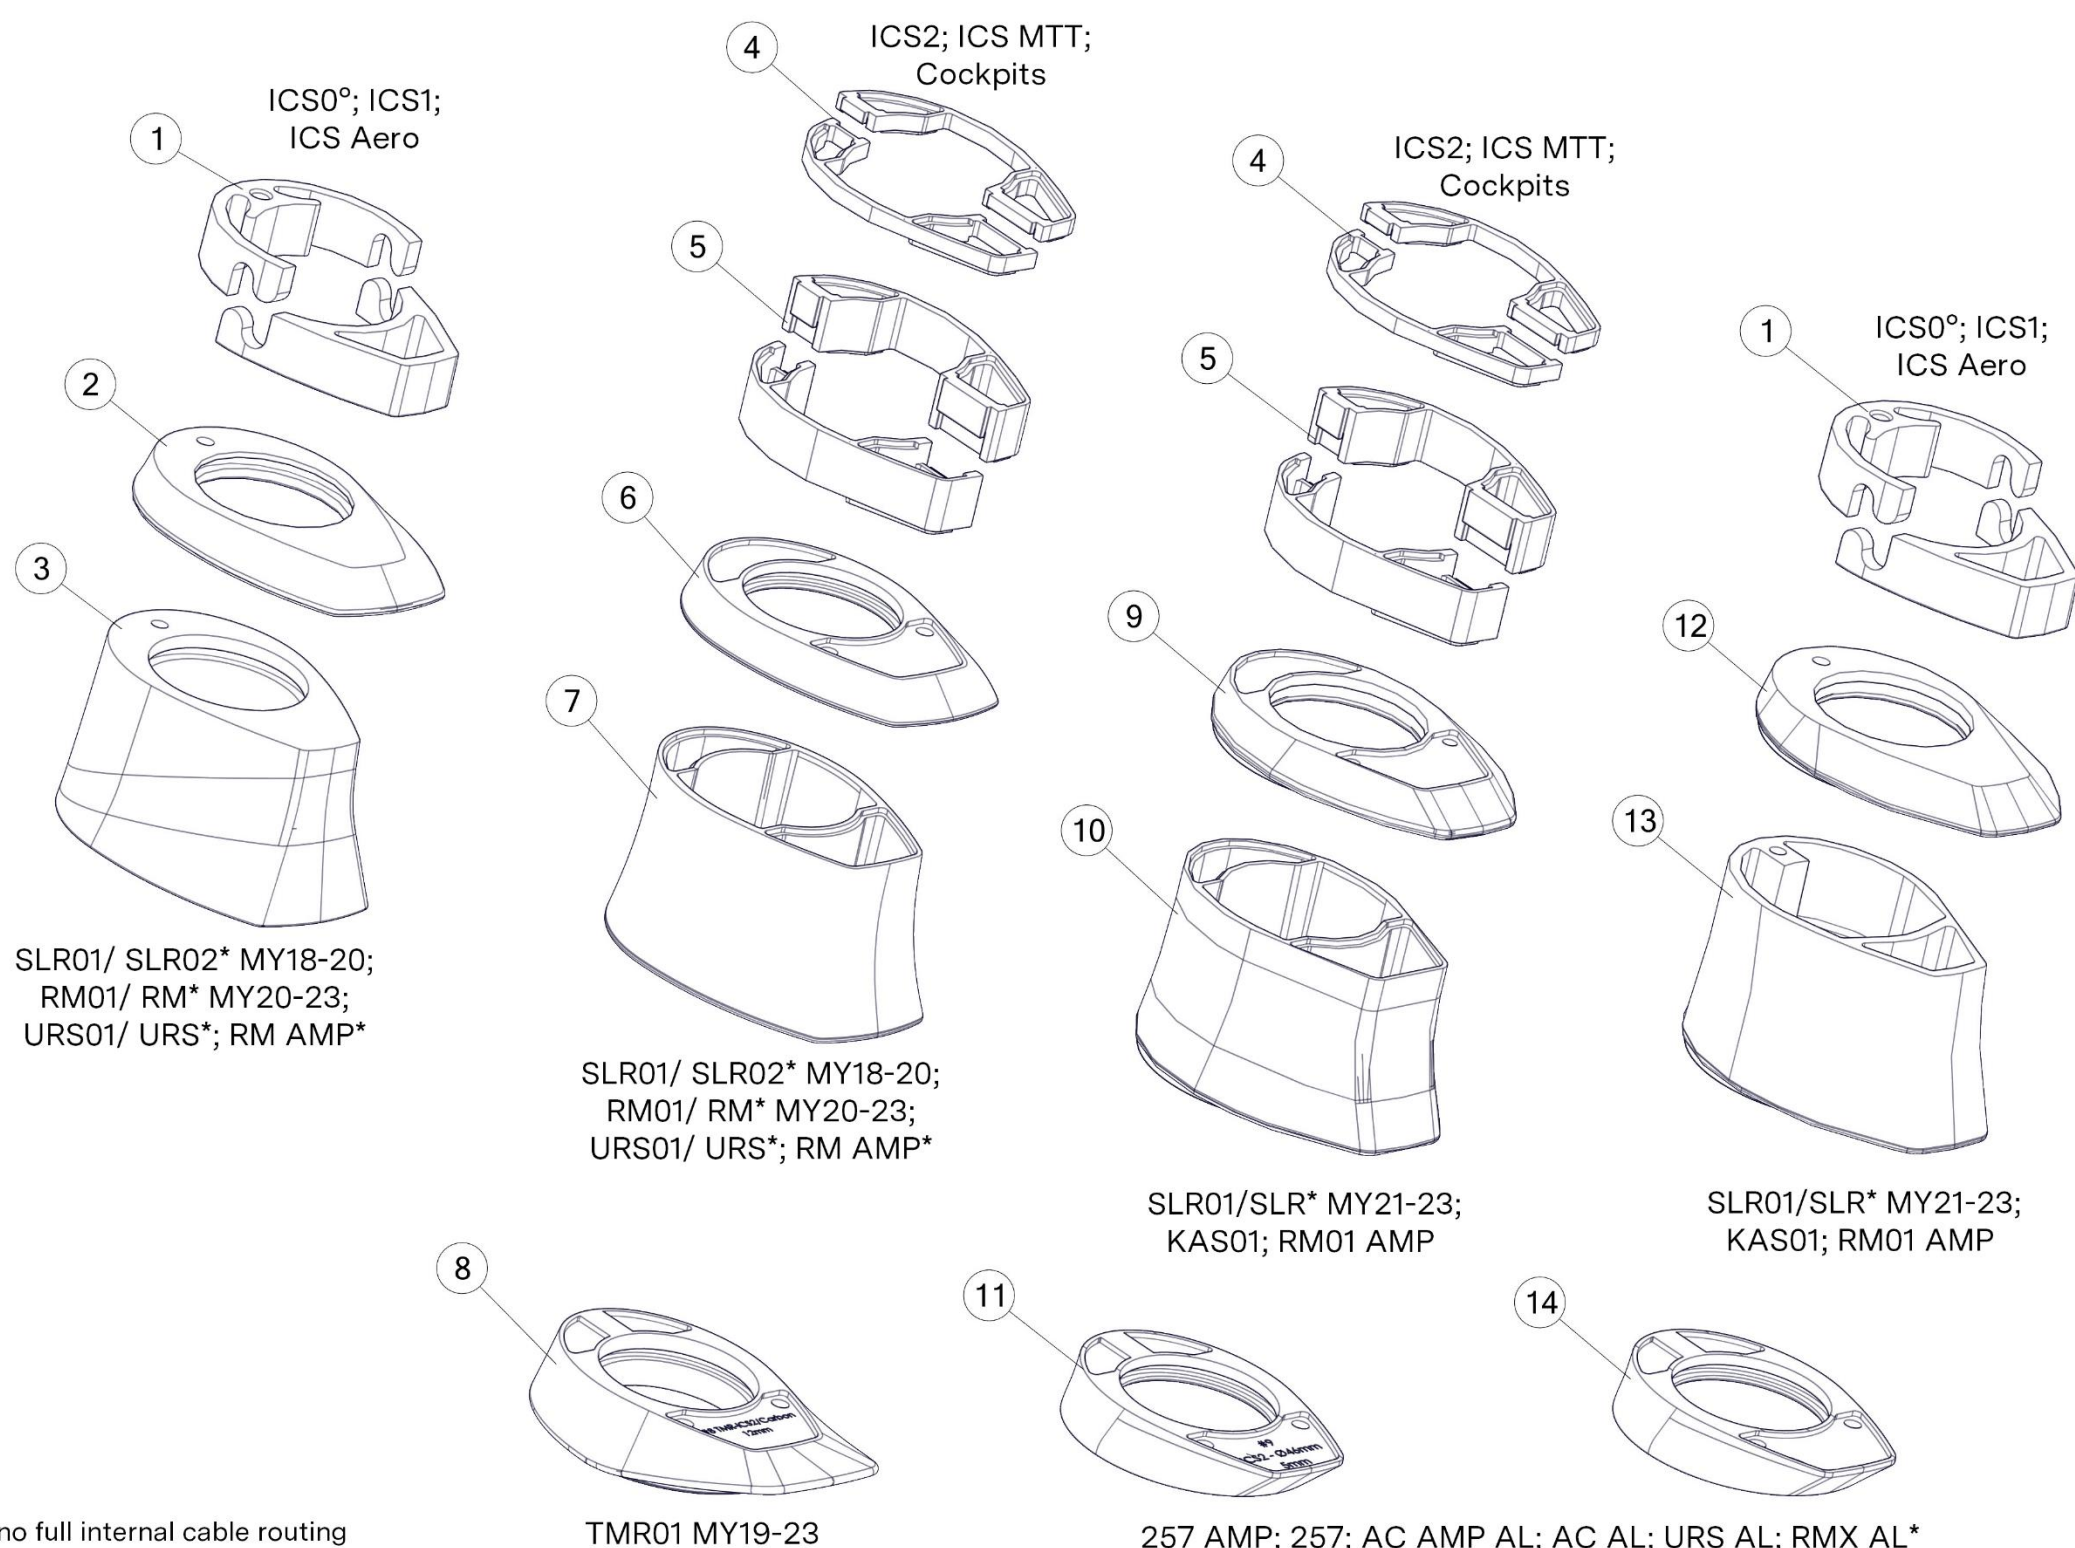

* no full internal cable routing

*no full internal cable routing