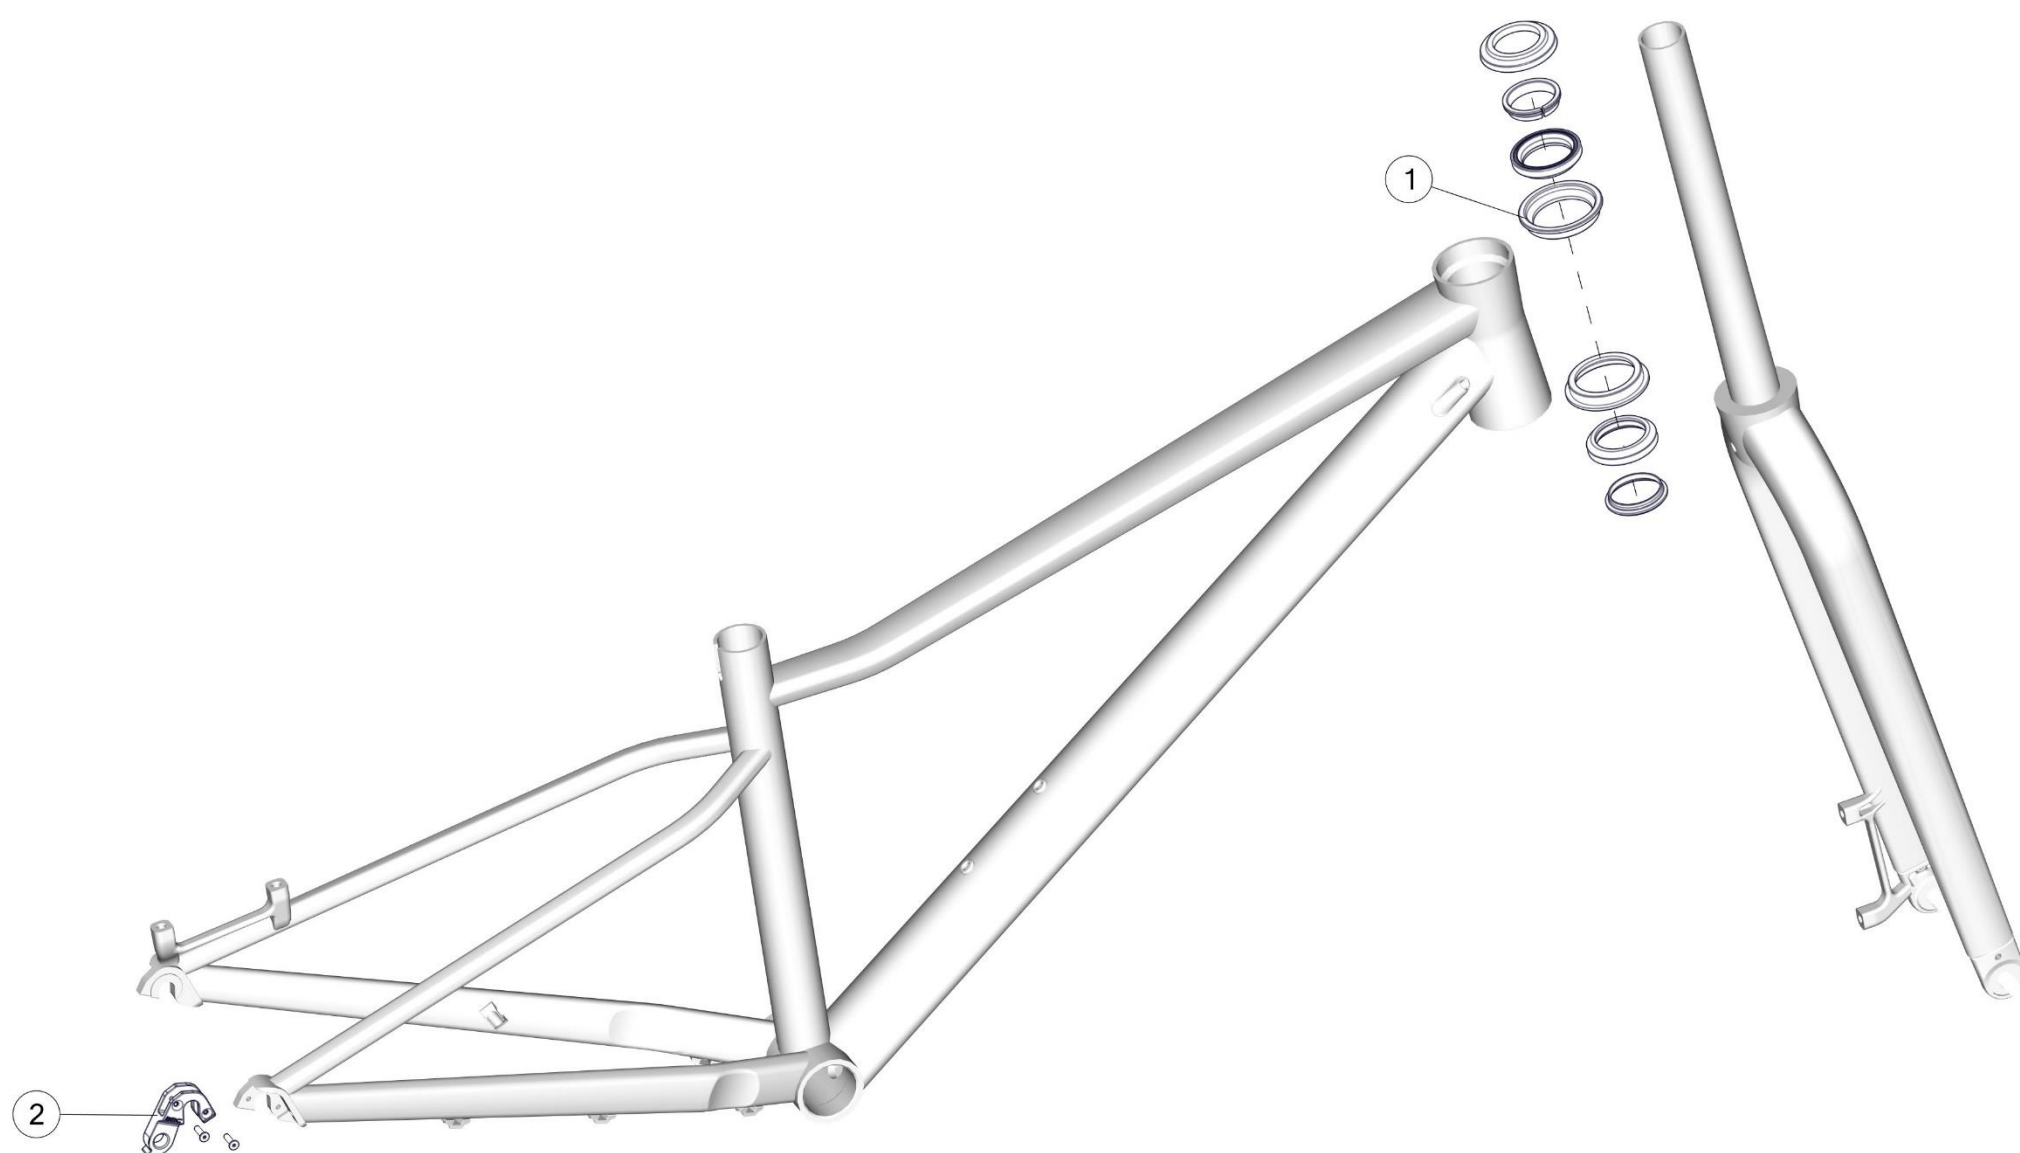

TWOSTROKE 20/24

Pos. N°	Part N°	Part Name	Description
1	300661	Headset FSA NO.10P	Black
2	30000878	Dropout # 74	black