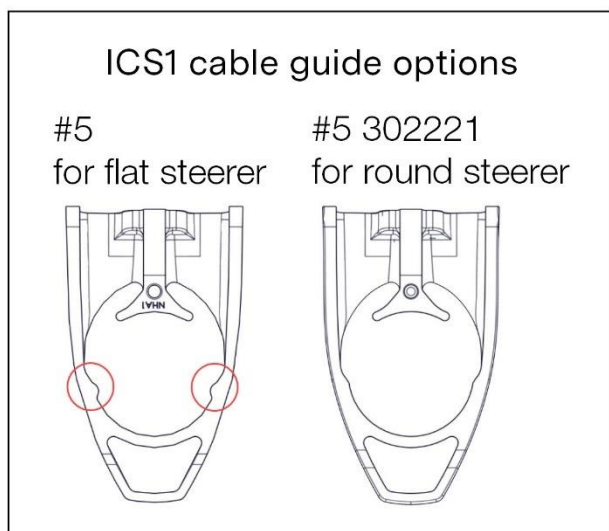

ICS1 & ICS0° STEM

Pos. N°	Part N°	Part Name	Description	Angle
1 - 14	300881	Stem ICS01, 90mm	Sandblasted / black anodized	-12.5°
1 - 14	300882	Stem ICS01, 100mm	Sandblasted / black anodized	-12.5°
1 - 14	300883	Stem ICS01, 110mm	Sandblasted / black anodized	-12.5°
1 - 14	300884	Stem ICS01, 120mm	Sandblasted / black anodized	-12.5°
1 - 14	300885	Stem ICS01, 130mm	Sandblasted / black anodized	-12.5°
5	302221	Stem ICS01 Lower Stem Cover – Round Steerer*	To fit stem to round steerer forks	
5-7	301281	ICS01 stem PA spacer kit	Polyamid, 3 pair of spacers	
3 - 13	301651	ICS01 stem part kit	Including all covers (#10)	
14	300996	ICS01 stem faceplate cover		
1 - 5, 8 - 11	30001795	Stem ICS 0°, 55mm - p2p	w/o top cone or spacer including single mount	0°
1 - 5, 8 - 11	30001796	Stem ICS 0°, 70mm - p2p		0°
1 - 5, 8 - 11	30001797	Stem ICS 0°, 80mm - p2p		0°
1 - 5, 8 - 11	30001798	Stem ICS 0°, 90mm - p2p		0°
1 - 5, 8 - 11	30001799	Stem ICS 0°, 100mm - p2p		0°
3-5, 8-10	302100	Stem ICS0° part kit	Including all covers (#10)	
15,16,17	30000718	Alloy Computer Mount for ICS2 and ICS01 Stems with Wahoo and Garmin inserts, including Single and Double Alloy brackets	Aluminium	

*Attention: #302221 does not fit with ICS0° stem!