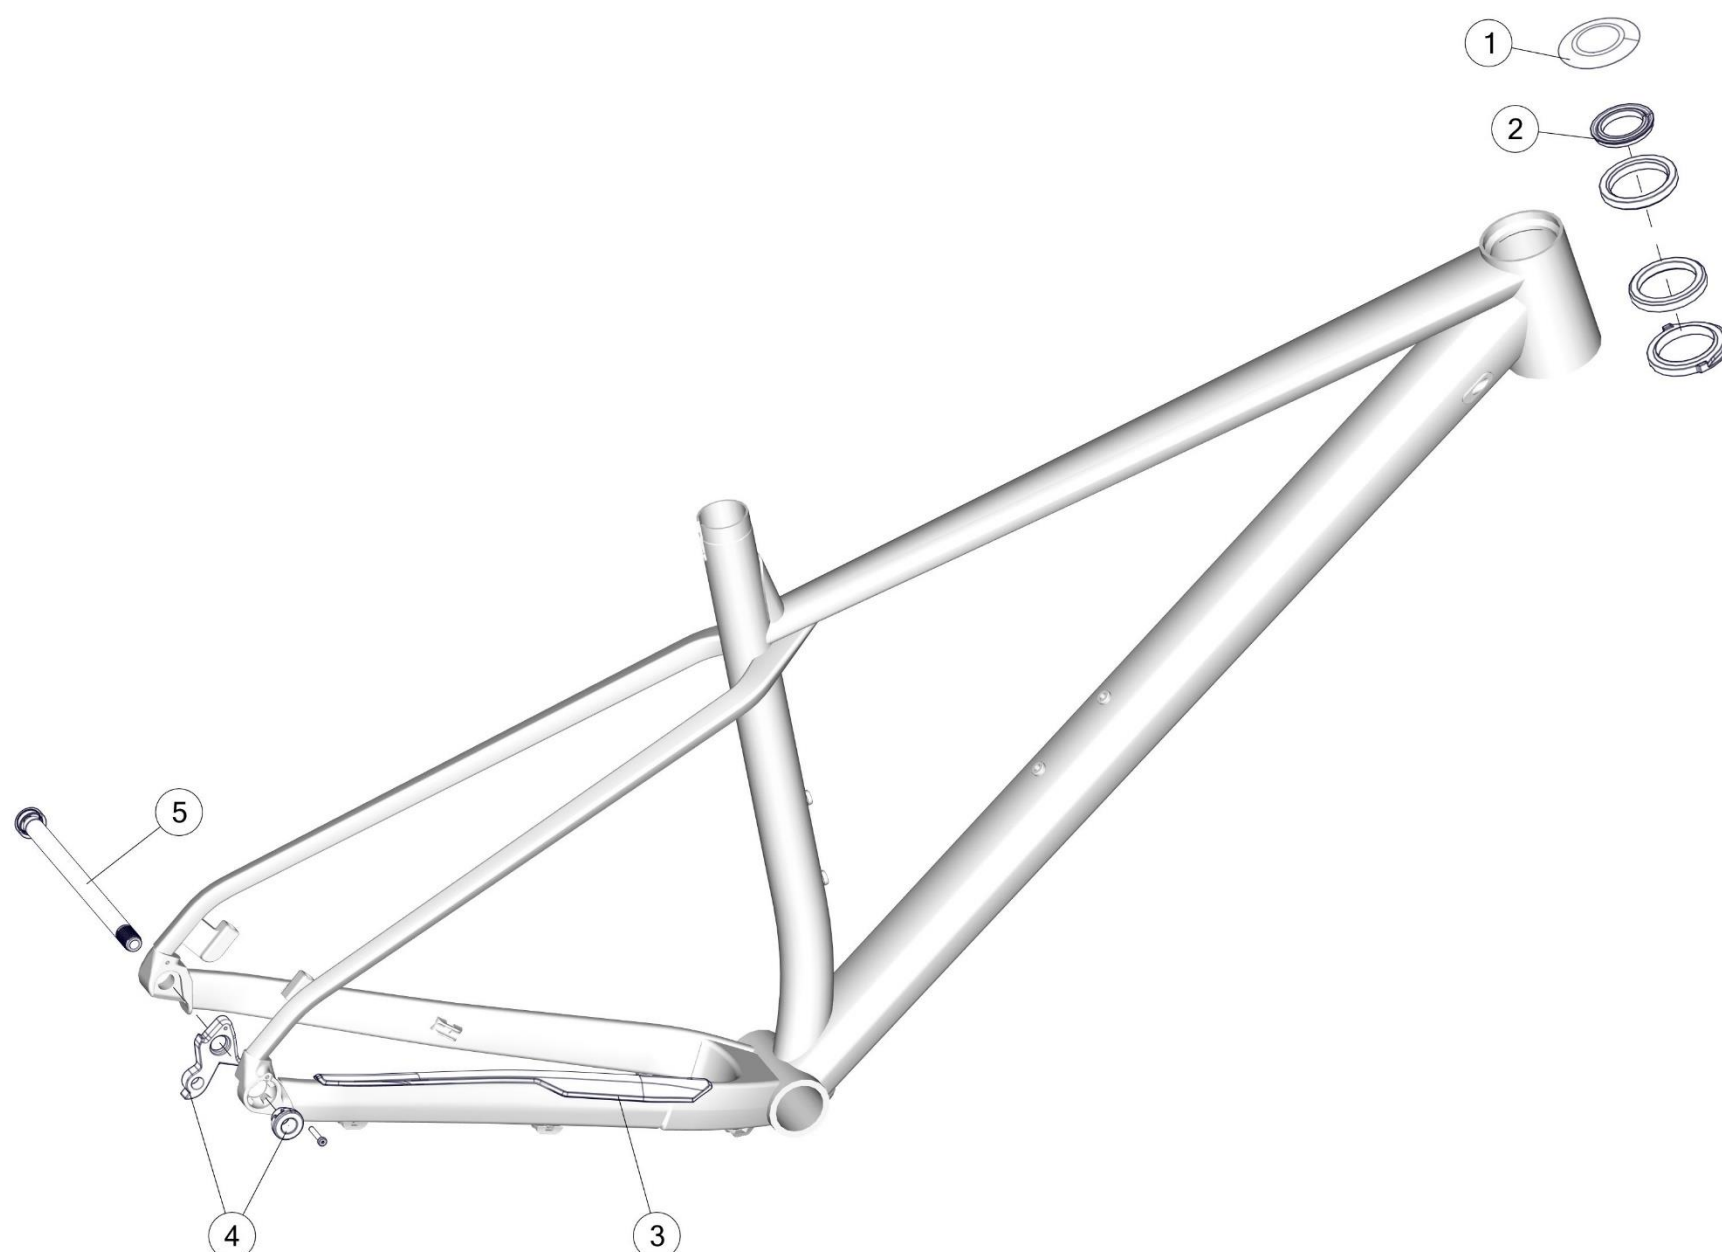

TWOSTROKE AL

Pos. N°	Part N°	Part Name	Description
1	30000703	Topcone Standard Stem Fourstroke 01, Twostroke 01	Topcone for round spacers/stems
2	301737	Fourstroke 01 headset	Upper & lower bearing and compression ring For Twostroke AL ONE, TWO, THREE
2	30001761	Headset Twostroke AL Eco	Crown race, bearings, compression ring & top cone For Twostroke AL FOUR, FIVE, SIX
3	300660	Chainstay protector VLF-314	Black
4	30000855	Dropout # 73	Black
5	30000706	Axle Kit #8	Black