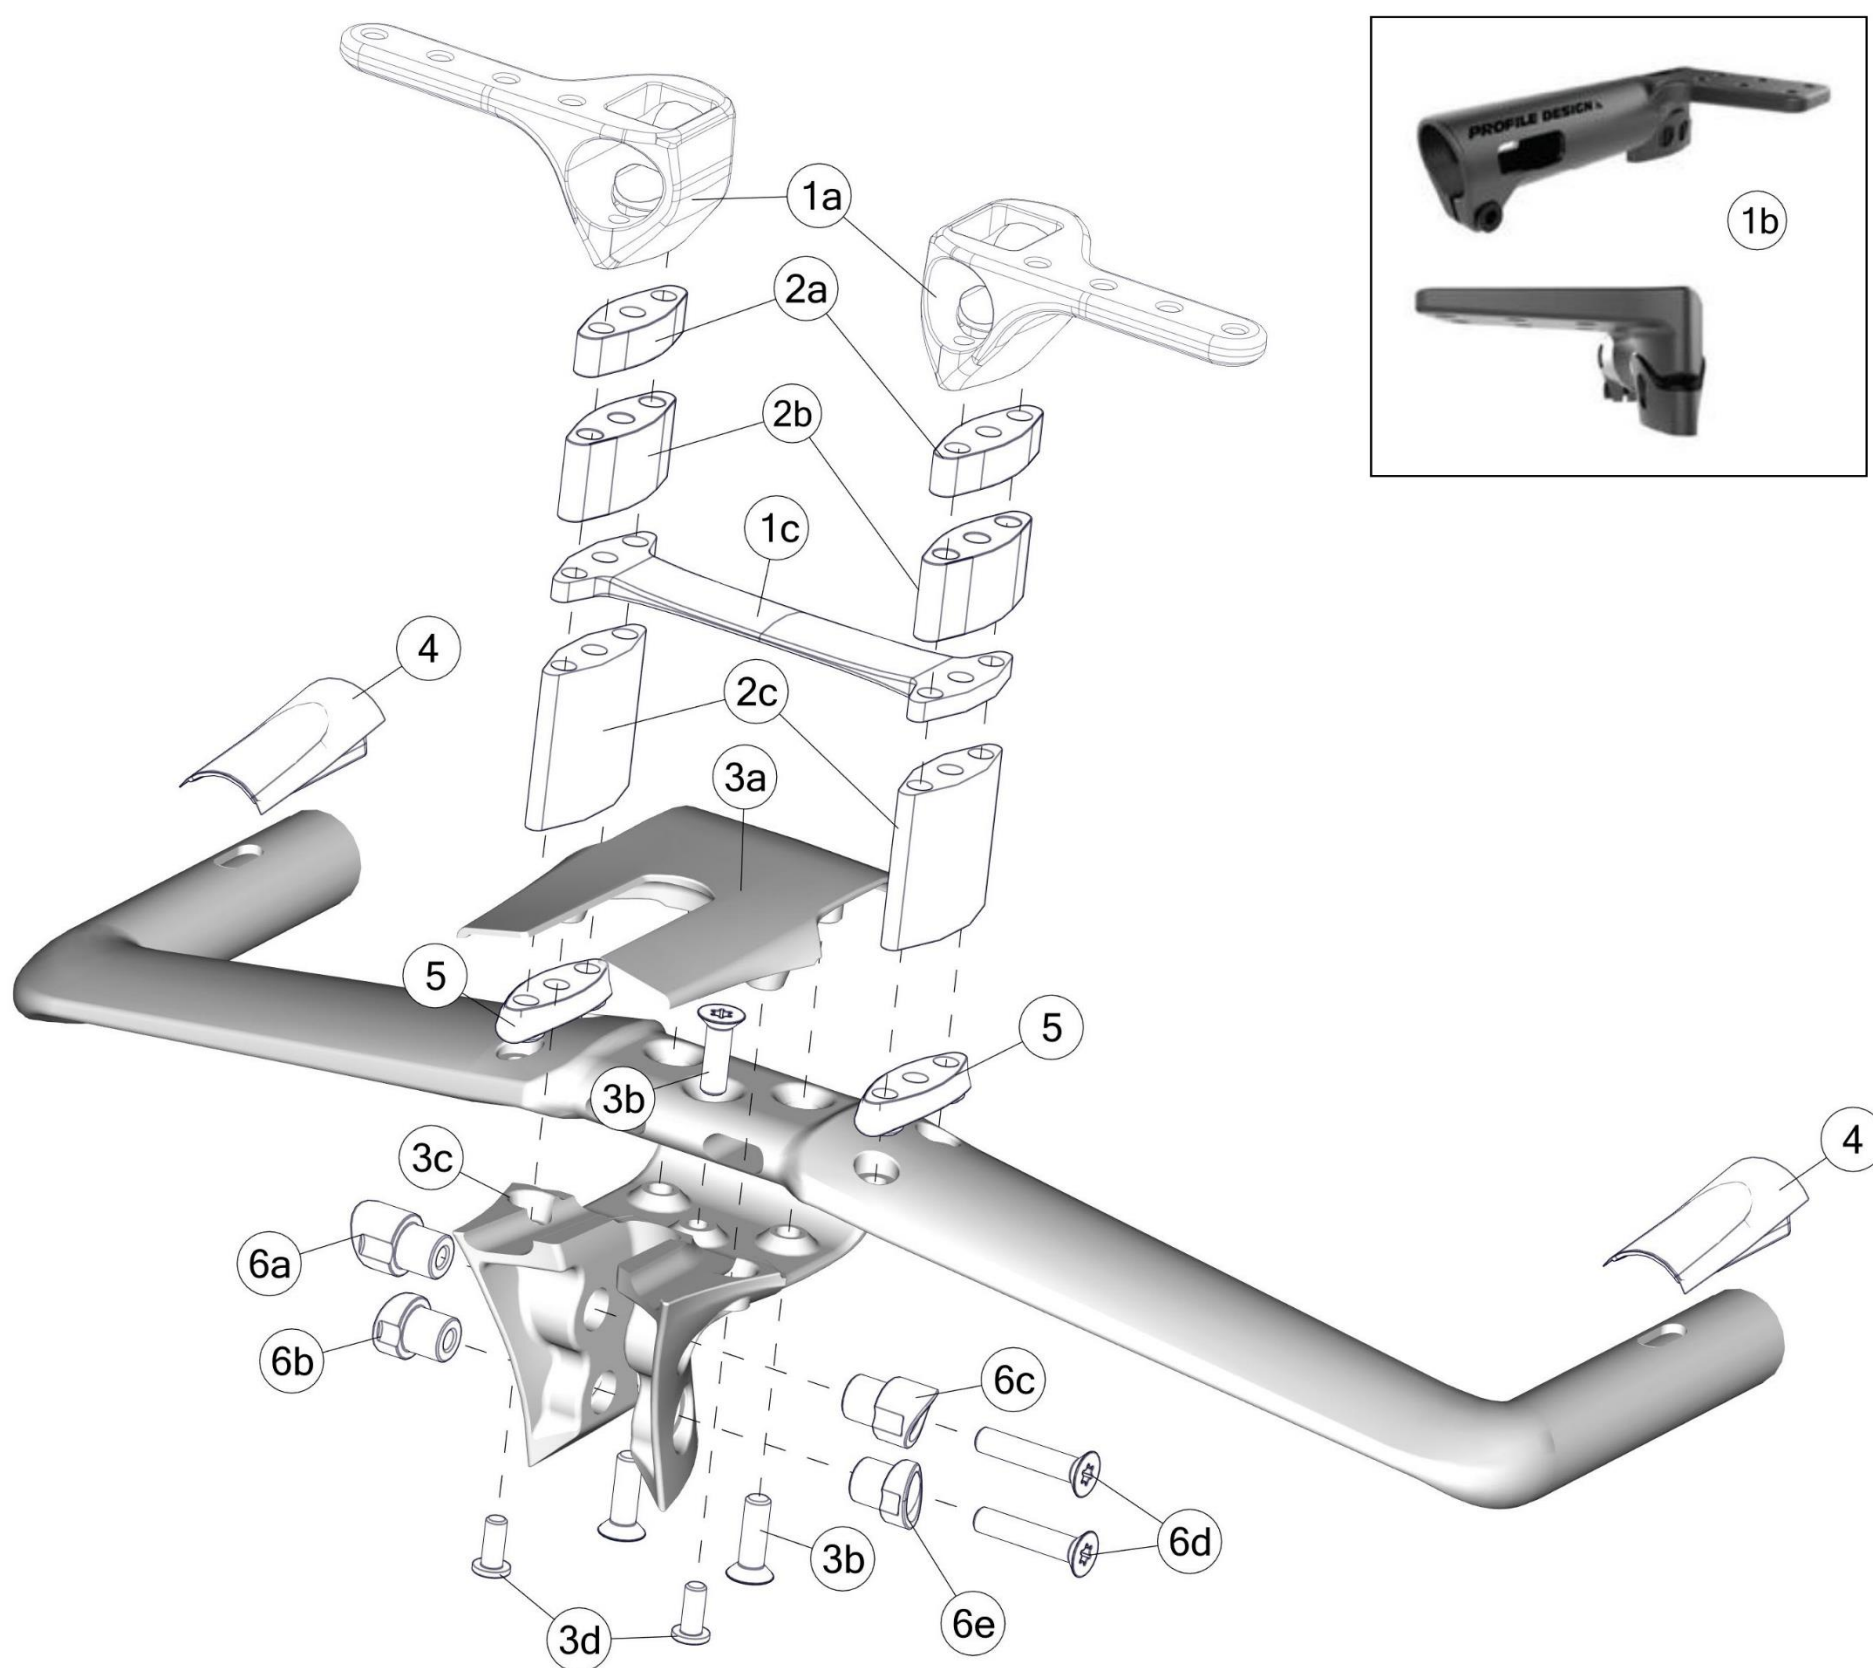

TIMEMACHINE 01 FLAT COCKPIT

Pos. N°	Part N°	Part Name	Description
	300887	TM01 Flat-Cockpit - p2p	Extension bars not included
1a+ 1c	300816	Riser bracket kit	Fixed extention angle
1b + 1c	30000721	Angled Riser Bracket Kit	Adjustable extention angle
2	300817	Riser bolt kit	incl. Bolts 25-95mm, spacers in 5,10,20 and 40mm height
3+6	300825	TM01 Flat adapter	
4	300826	TM01 Hand stopper	10 pcs/set
5	300827	TM01 Spacer interface	10 pcs/ set
6	300833	TM01 V & Flat Cockpit bolt kit