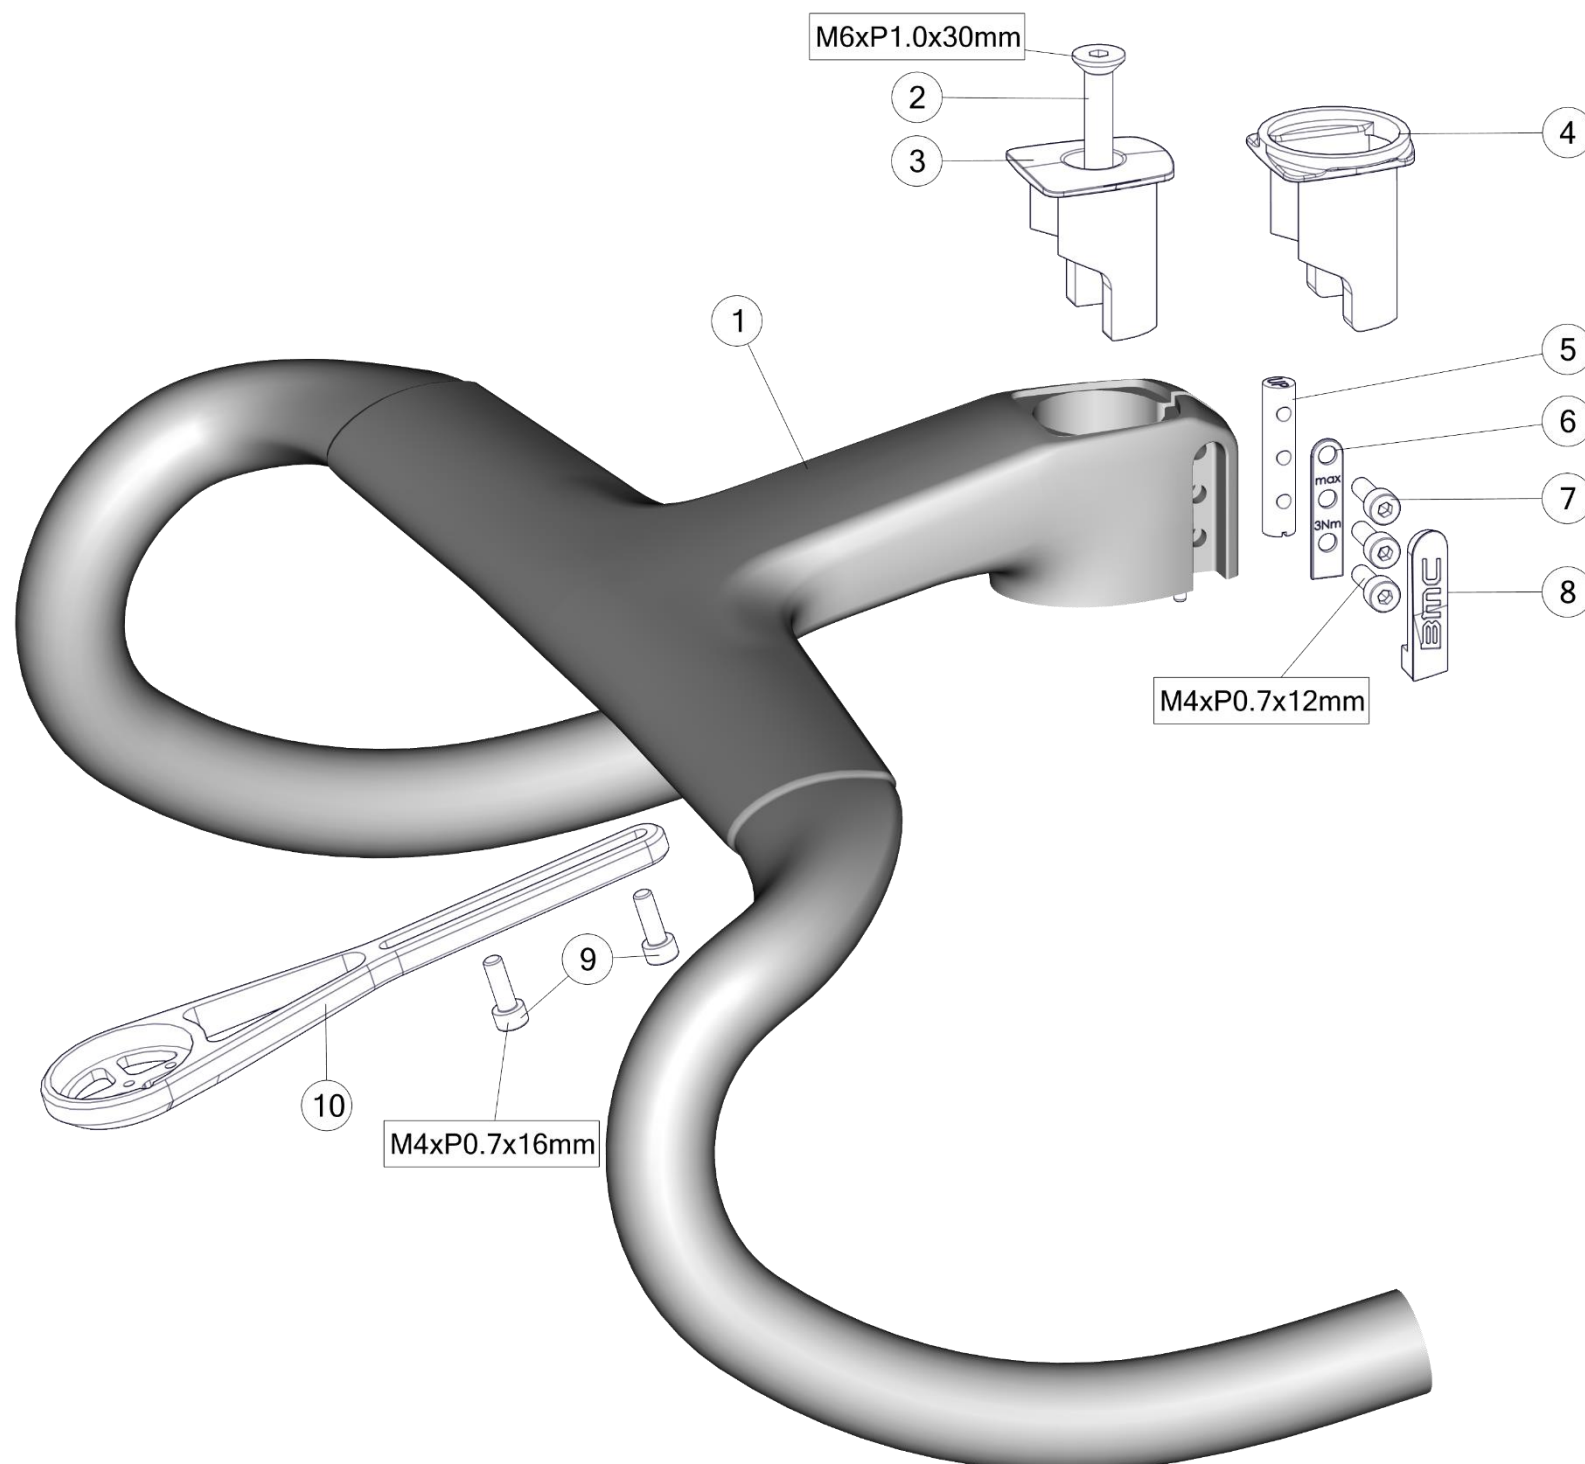

Pos. N°	Part N°	Part Name	Description	Angle	Drop	Reach	
1-8	30003706	Cockpit ICS2 Carbon AERO 80 360/420 RED - p2p	w/o spacers or top cones w/o computer mount	-12.5°	135	72.5	
1-8	30003707	Cockpit ICS2 Carbon AERO 90 360/420 RED - p2p		-12.5°	135	72.5	
1-8	30003708	Cockpit ICS2 Carbon AERO 100 360/420 RED - p2p		-12.5°	135	72.5	
1-8	30003709	Cockpit ICS2 Carbon AERO 110 360/420 RED - p2p		-12.5°	135	72.5	
1-8	30003710	Cockpit ICS2 Carbon AERO 120 360/420 RED - p2p		-12.5°	135	72.5	
1-8	30003711	Cockpit ICS2 Carbon AERO 130 360/420 RED - p2p		-12.5°	135	72.5	
1-8	30003712	Cockpit ICS2 Carbon AERO 140 360/420 RED - p2p		-12.5°	135	72.5	
1-8	30003713	Cockpit ICS2 Carbon AERO 80 360/420 WHITE - p2p		-12.5°	135	72.5	
1-8	30003714	Cockpit ICS2 Carbon AERO 90 360/420 WHITE - p2p		-12.5°	135	72.5	
1-8	30003715	Cockpit ICS2 Carbon AERO 100 360/420 WHITE - p2p		-12.5°	135	72.5	
1-8	30003716	Cockpit ICS2 Carbon AERO 110 360/420 WHITE - p2p		-12.5°	135	72.5	
1-8	30003717	Cockpit ICS2 Carbon AERO 120 360/420 WHITE - p2p		-12.5°	135	72.5	
1-8	30003718	Cockpit ICS2 Carbon AERO 130 360/420 WHITE - p2p		-12.5°	135	72.5	
1-8	30003719	Cockpit ICS2 Carbon AERO 140 360/420 WHITE - p2p		-12.5°	135	72.5	
1-8	30003720	Cockpit ICS2 Carbon AERO 80 360/420 BLACK - p2p		-12.5°	135	72.5	
1-8	30003721	Cockpit ICS2 Carbon AERO 90 360/420 BLACK - p2p		-12.5°	135	72.5	
1-8	30003722	Cockpit ICS2 Carbon AERO 100 360/420 BLACK - p2p		-12.5°	135	72.5	
1-8	30003723	Cockpit ICS2 Carbon AERO 110 360/420 BLACK - p2p		-12.5°	135	72.5	
1-8	30003724	Cockpit ICS2 Carbon AERO 120 360/420 BLACK - p2p		-12.5°	135	72.5	
1-8	30003725	Cockpit ICS2 Carbon AERO 130 360/420 BLACK - p2p		-12.5°	135	72.5	
1-8	30003726	Cockpit ICS2 Carbon AERO 140 360/420 BLACK - p2p		-12.5°	135	72.5	
2-8	30003727	RED ICS2 AERO Cockpit Hardware (Top Caps, steerer wedges, clamp insert, bolt cover, bolts)		including self cutting bolt			
2-8	30003728	WHITE ICS2 AERO Cockpit Hardware (Top Caps, steerer wedges, clamp insert, bolt cover, bolts)		including self cutting bolt			
2-8	30003729	BLACK ICS2 AERO Cockpit Hardware (Top Caps, steerer wedges, clamp insert, bolt cover, bolts)		including self cutting bolt			
9, 10	30003730	Alloy Computer Mount for ICS2 Carbon Aero cockpit with Wahoo and Garmin inserts, including GoPro mount (TBD)