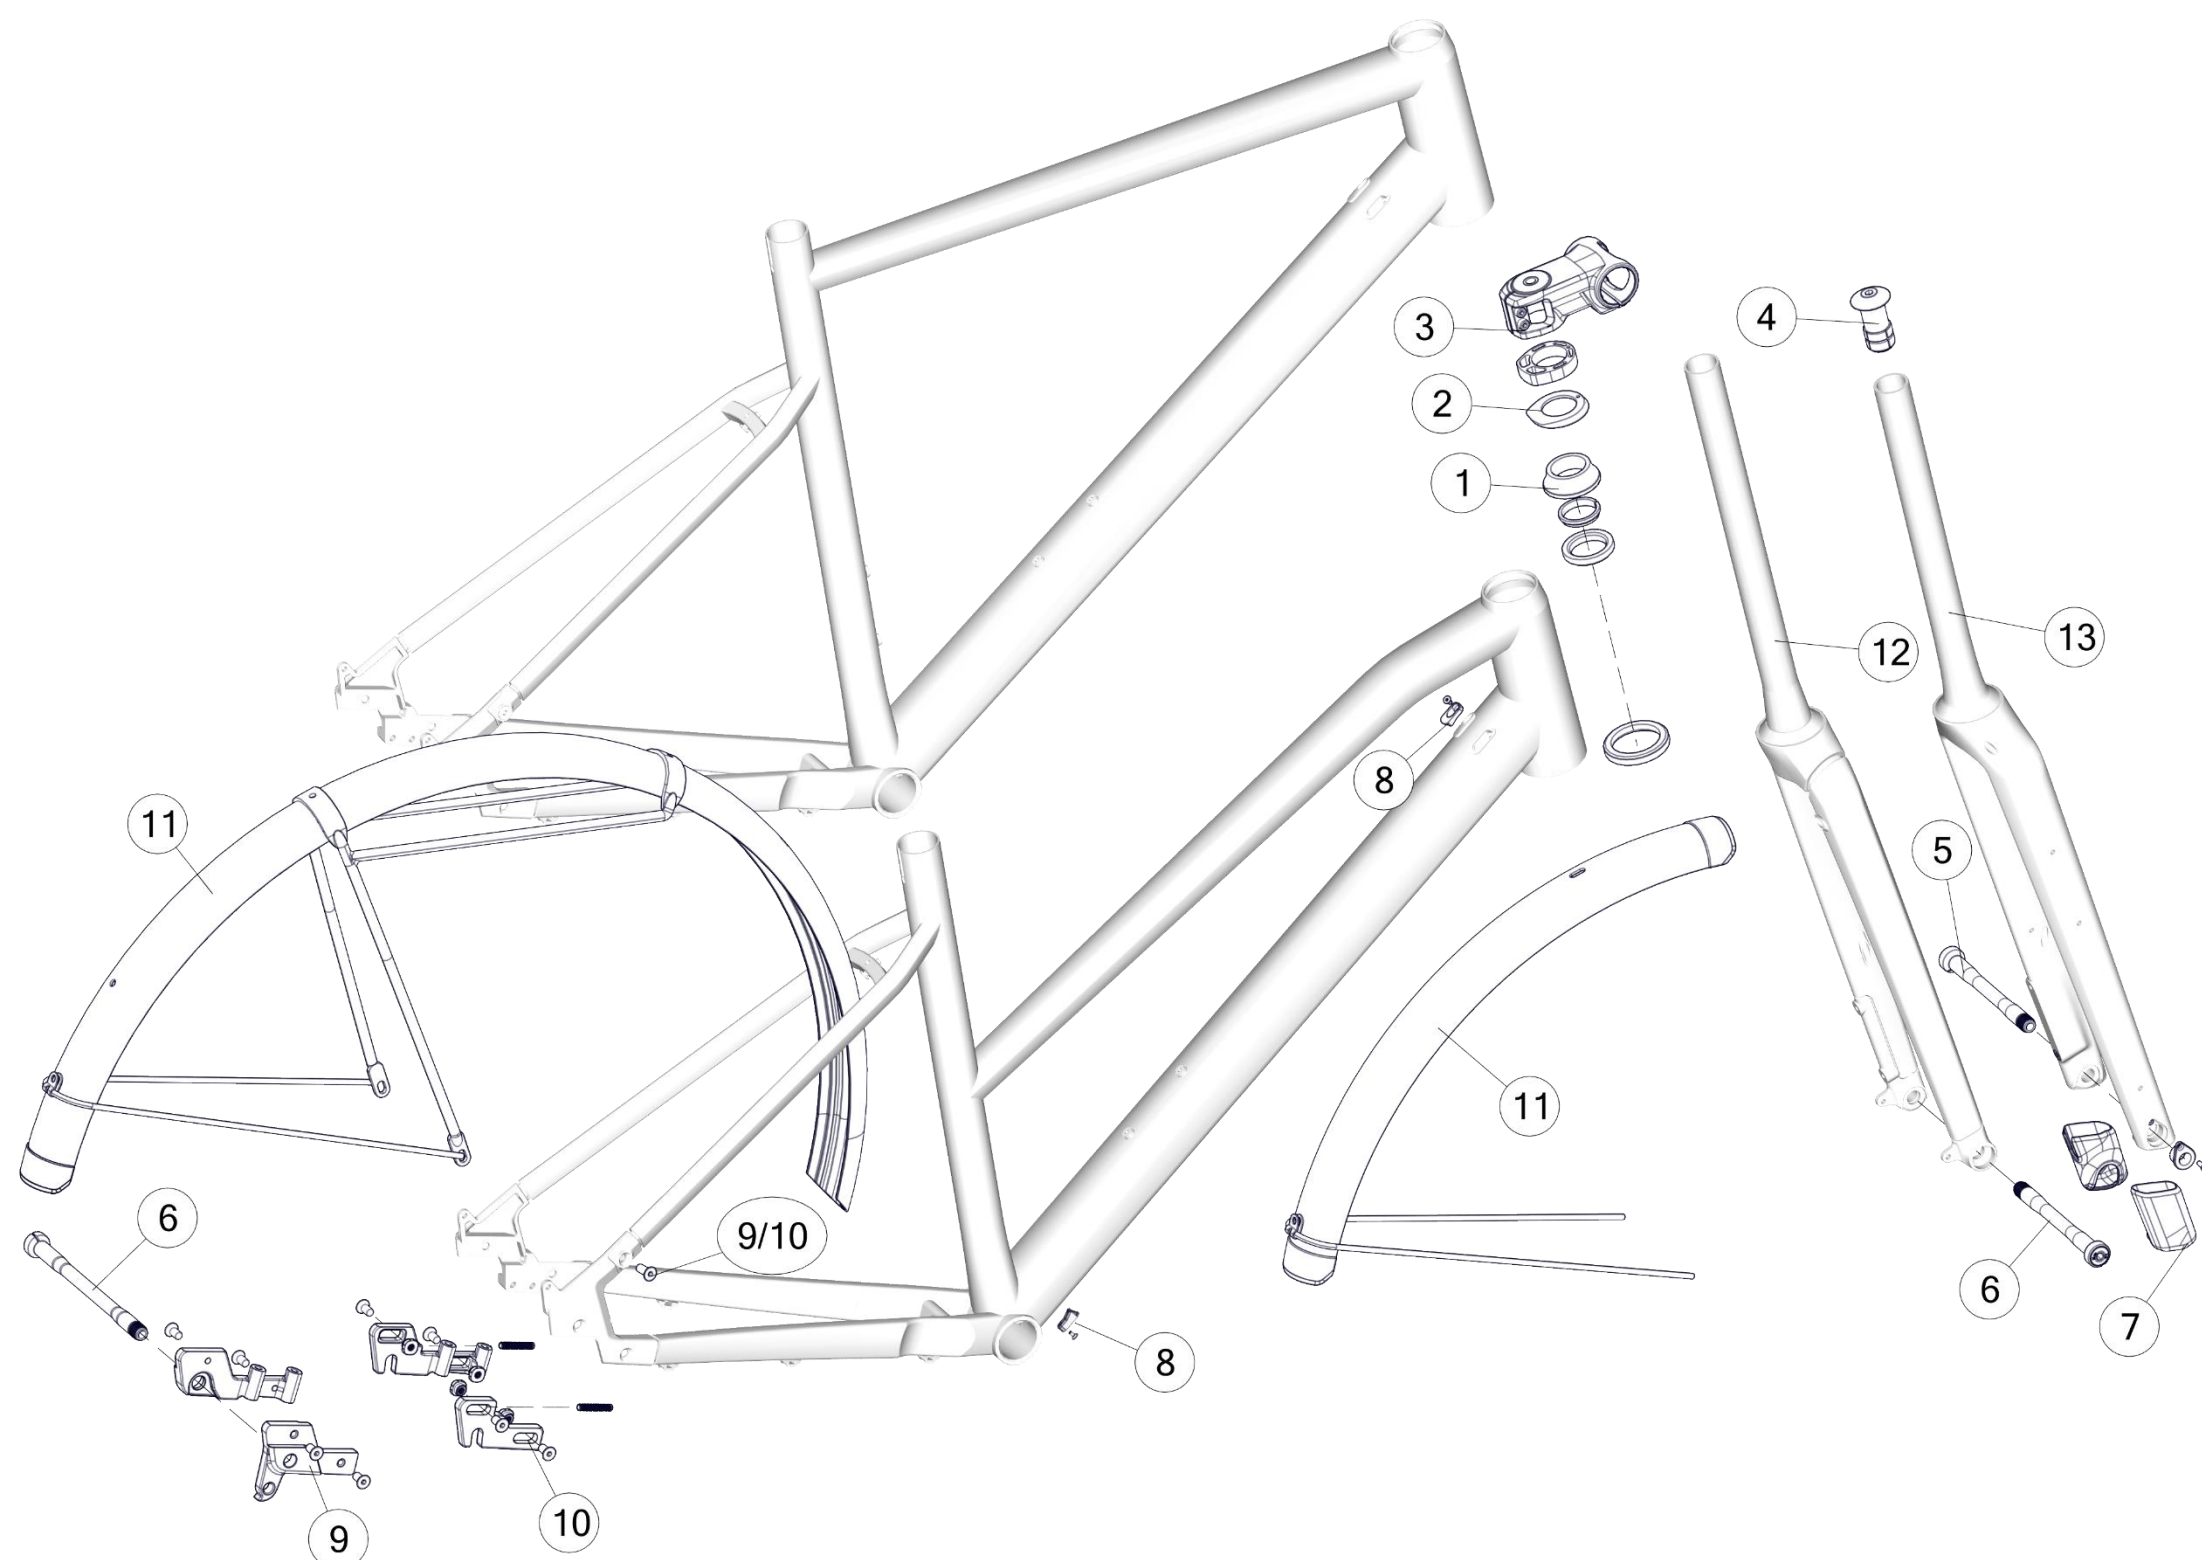

257 / ALPENCHALLENGE AL

Pos. N°	Part N°	Part Name	Description
1	30002030	Headset 257/AC/URS/RMX AL MY22	
2	30002029	Topcone MSM01 46mm	For MSM01 Stem
	30004313	Topcone Set ICS1, round 257 (3x10mm spacers) - p2p	For ICS1, ICS0° stem
	30002039	Topcone Set ICS2, round 257 AMP (3x10mm, 2x3mm spacers) - p2p	For MTT stem
3	30002079	Stem MSM01, 80mm, MY22	including 46mm Topcone
3	30002080	Stem MSM01, 90mm, MY22	including 46mm Topcone
4	300683	Expander #5	
5	301694	Thru axle kit #3	Black anodized, for carbon fork
6	30002031	Axle kit #9	Black anodized, for aluminium fork
7	30001765	URS Rock Socks	black rubber, for carbon fork
8	30001758	Cable Guide #30	
9	30001759	Dropout #75	for rear derailleur
10	30001760	Dropout #76	for internal gear hub
11	30003195	257 Fender/Rack Kit w/Bolts	
12	30004085	FK 257/ AC AMP ready to paint	ready to paint

12	30001888	Fork 257 ONE MY23	blu blu blu
12	30001889	Fork 257 TWO MY23	snd snd snd
12	30001890	Fork 257 THREE MY23	ant ant ant
12	30001891	Fork 257 FOUR MY23	gry gry gry
12	30001893	Fork AC AL TWO MY23	sil blk blk
12	30001894	Fork AC AL THREE MY23	blk gry gry
12	30001895	Fork AC AL FOUR MY23	red blk blk
13	30001892	Fork AC AL ONE MY23	blu red red, carbon fork