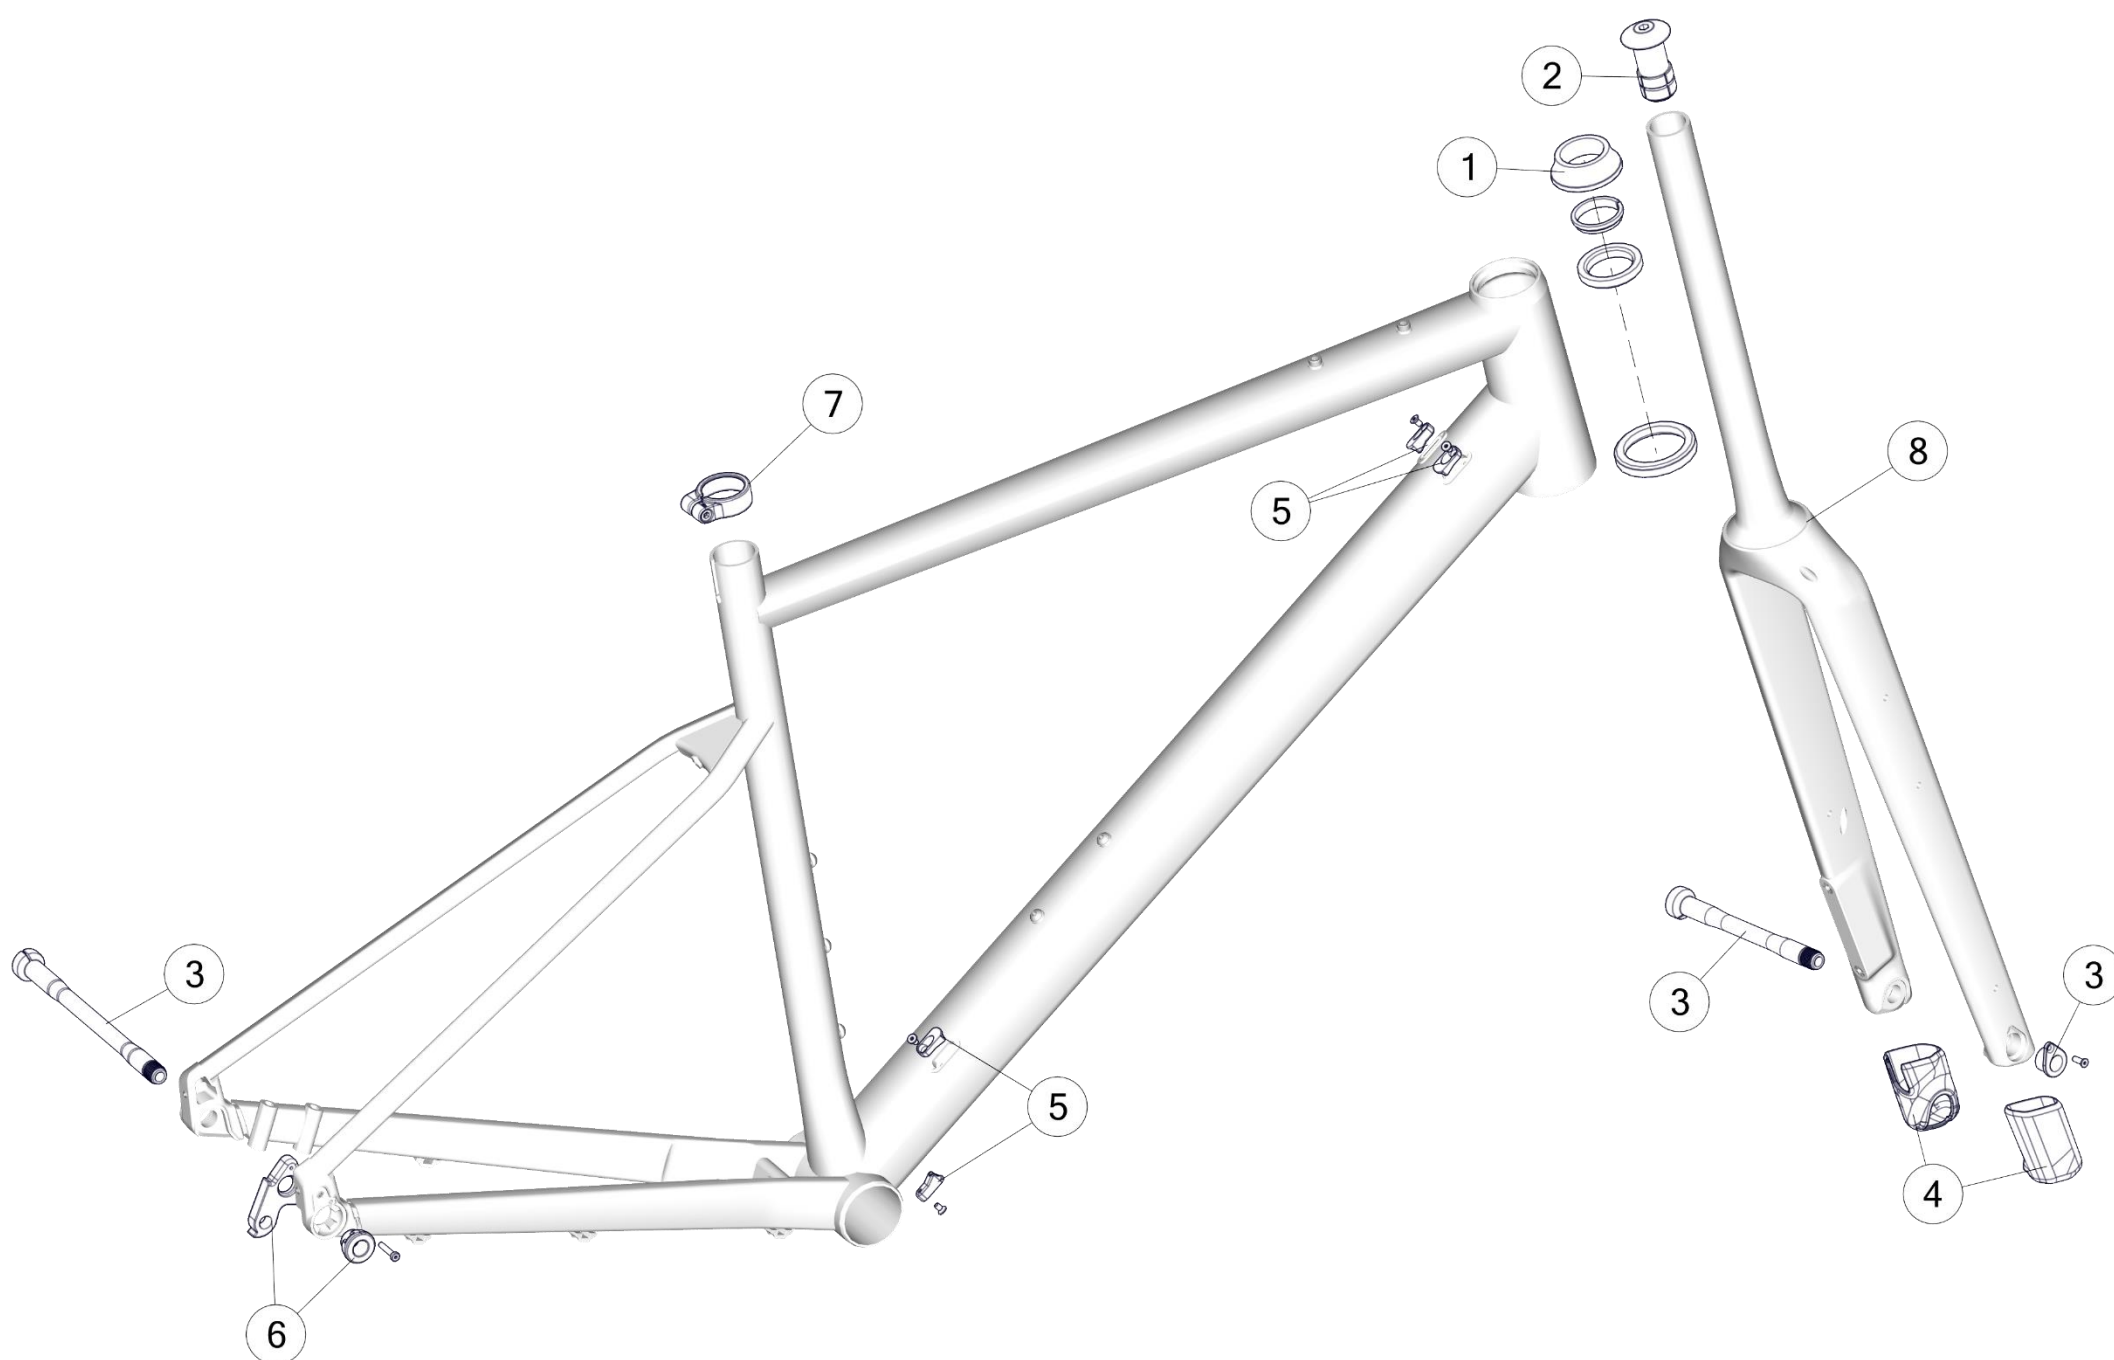

URS AL / ROADMACHINE X AL

Pos. N°	Part N°	Part Name	Description
1	30002030	Headset 257/AC/URS/RMX AL MY22	Black anodized
2	300683	Expander #5	
3	30001765	URS Rock Socks	black rubber
4	301694	Thru axle kit #3	Black anodized
5	30001758	Cable Guide #30	Black anodized
6	300679	Dropout #53	Black anodized
7	300655	Seatpost clamp #20	Black anodized
8	30004091	FK RMX AL/ URS AL/ AC ready to paint	ready to paint