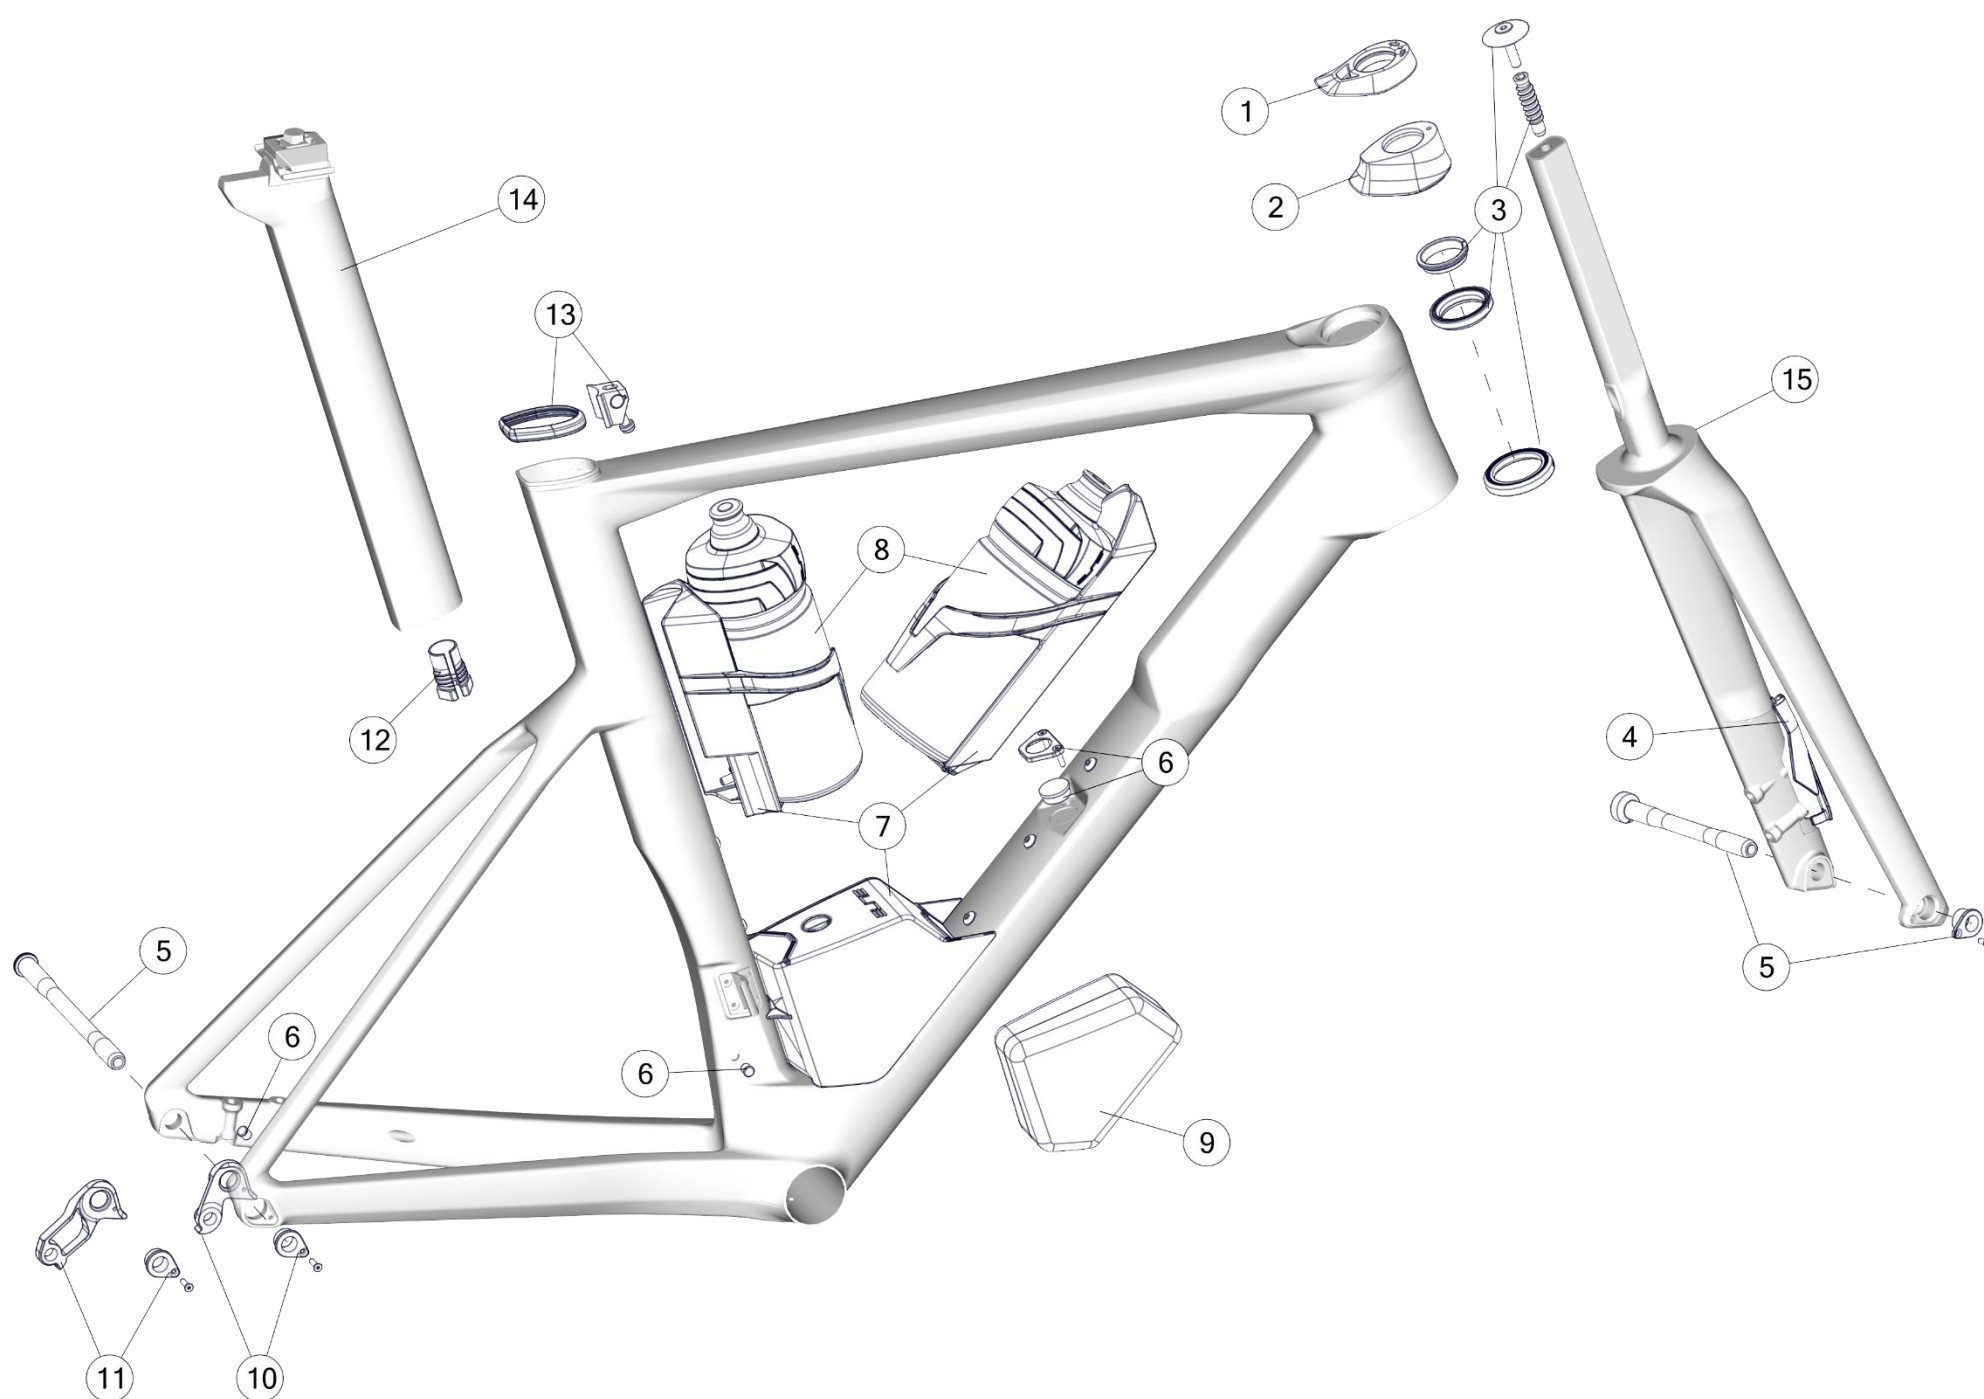

TIMEMACHINE 01 ROAD

Pos. N°	Part N°	Part Name	Description
1	301706	Timemachine Road 01 topcone low	12mm
2	301705	Timemachine Road 01 topcone high	27mm
3	301635	Timemachine 01 Road headset	
4	301639	Timemachine 01 Road rotor cover	
5	301628	Thru axle kit #1	front & rear axle, 12x1mm
6	301637	Cable guide #22	
7	301709	Aero module	
8	301711	Aero module Waterbottle	
9	301710	Aero module Innerbag	
10	301092	Dropout #58	Standard (Shimano/Sram)
10	302109	Dropout #70	12 speed (SRAM AXS)
11	301093	Dropout #59	Direct mount (Shimano only)
12	212500	Internal Battery Adapter	
13	301636	Seatpost clamp #22	
14	301640	Timemachine 01 Road seatpost	Adjustable offset, 300mm
15	30004106	Flat Steerer Fork TMR01 ready to paint 47-51	ready to paint
15	30004107	Flat Steerer Fork TMR01 ready to paint 54-61	ready to paint