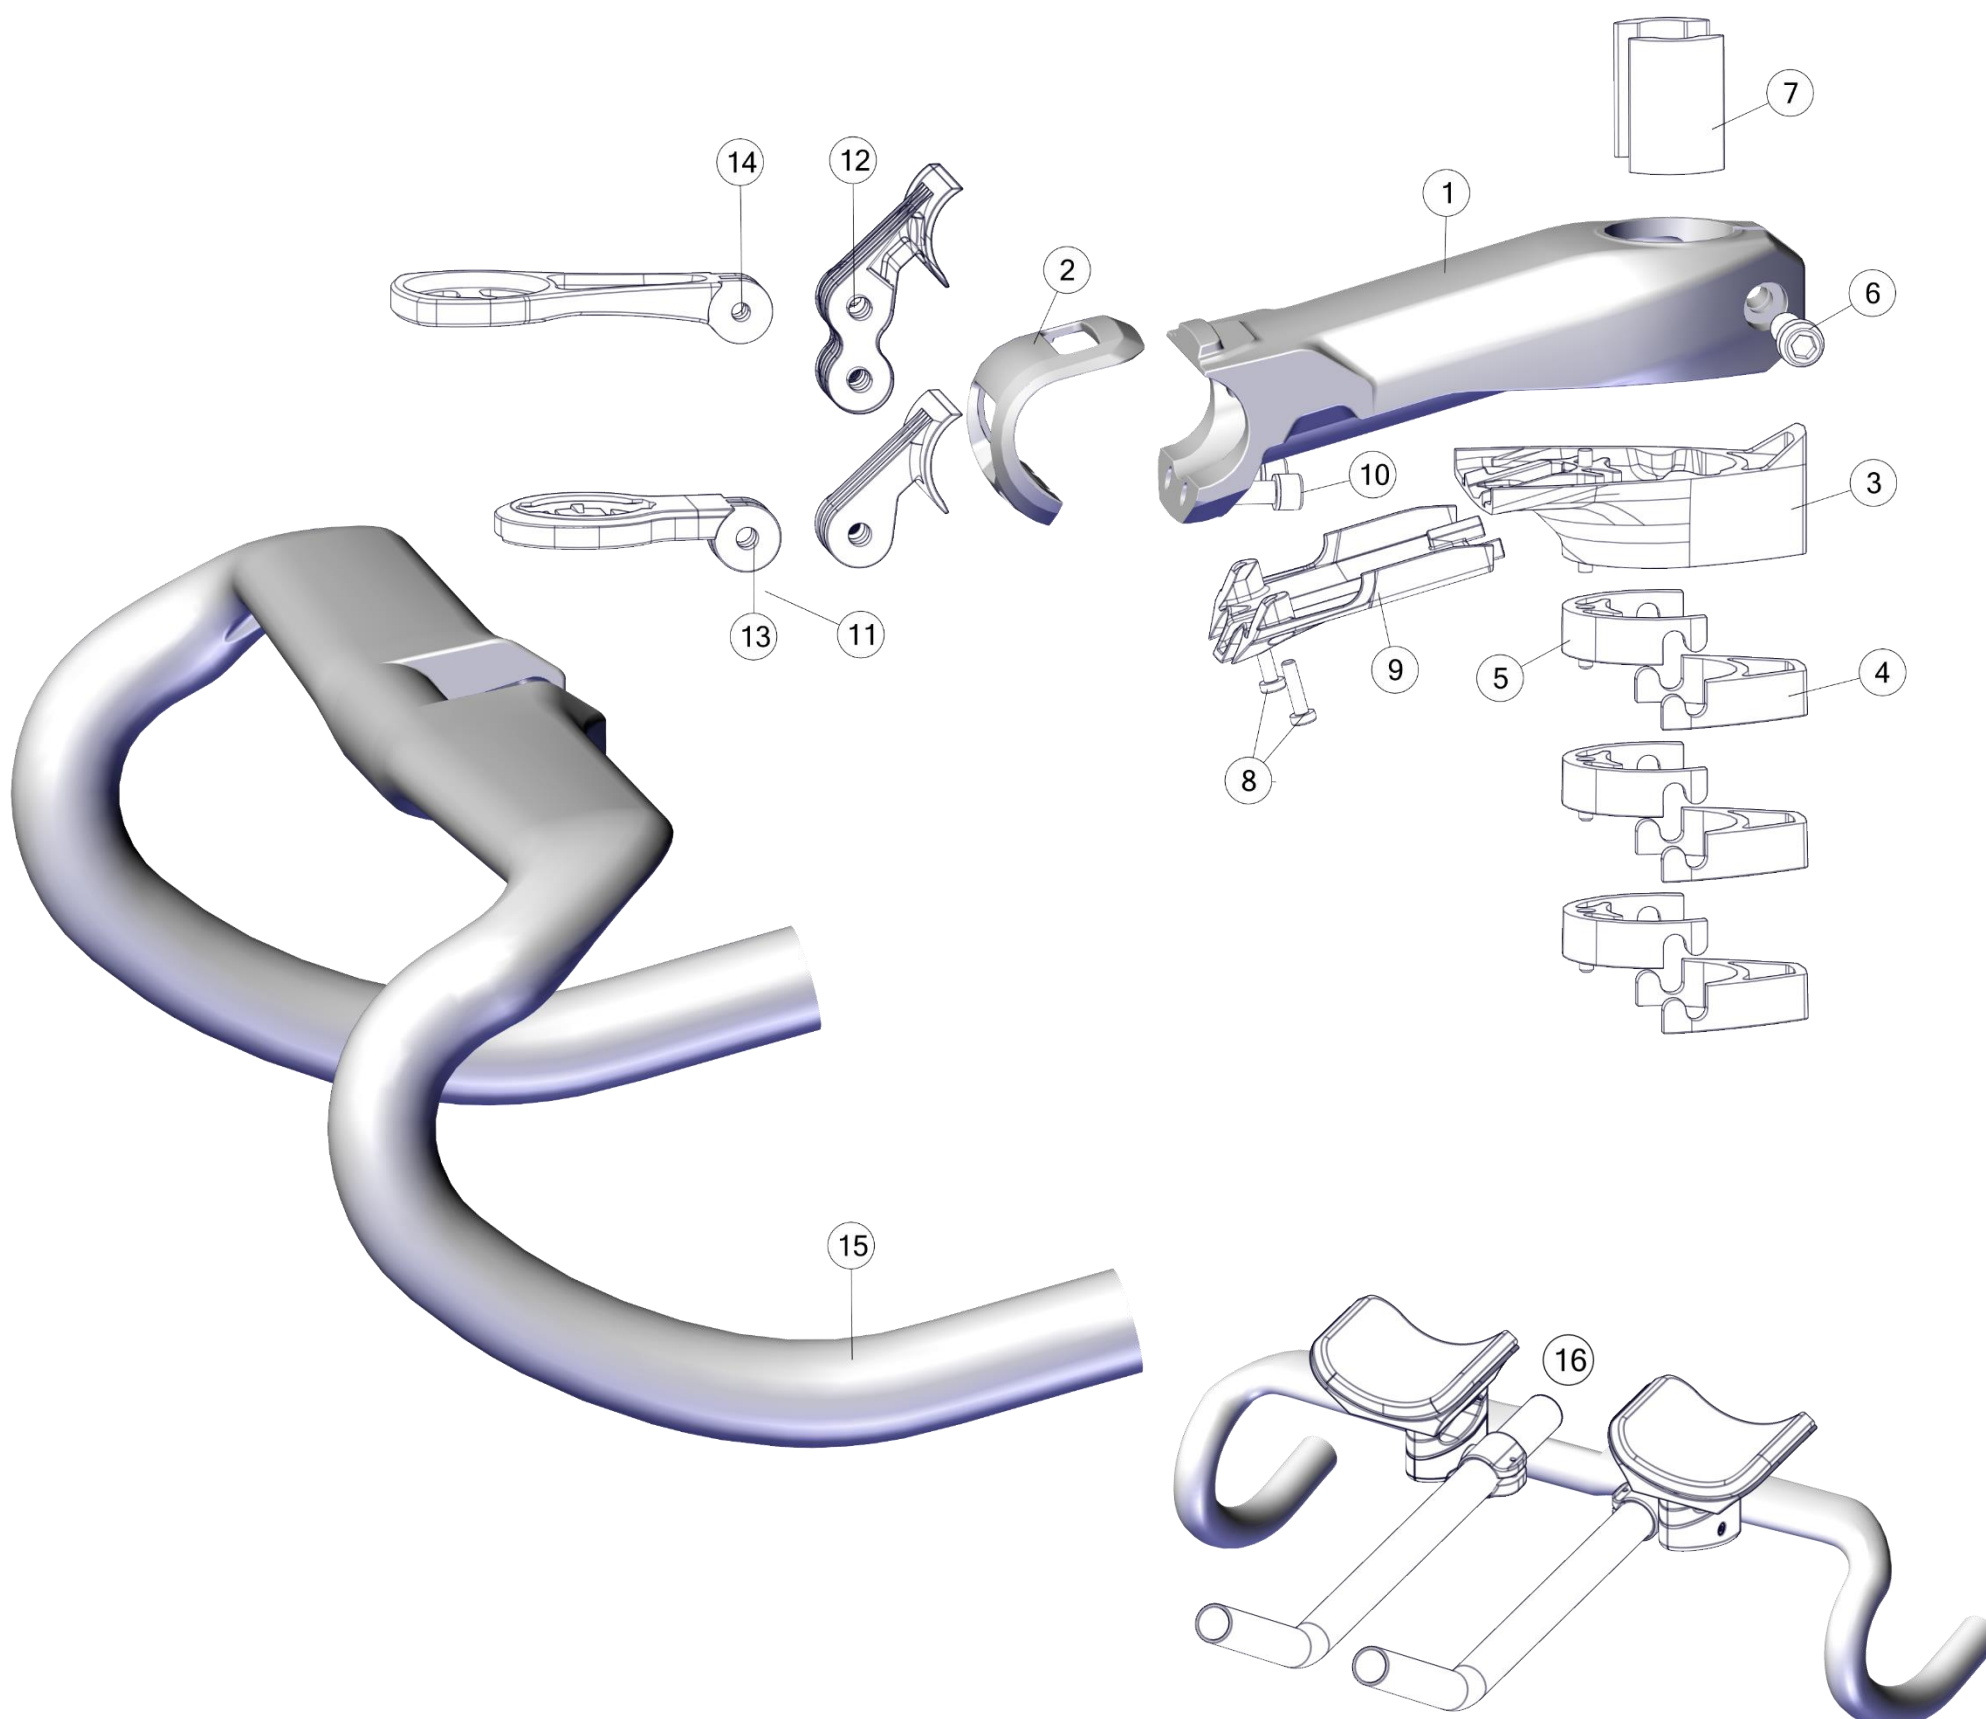

\*Attention: #302221 does not fit with ICS0° stem!

ICS1

ICS0°

# ICS AERO STEM & HANDLEBAR

Pos. N°	Part N°	Part Name	Description	Angle	Drop	Reach
1 to 10	301704006915	Stem ICS01 AERO Stealth 100mm	100mm	-15°		
1 to 10	301704006916	Stem ICS01 AERO Stealth 110mm	110mm	-15°		
1 to 10	301704006917	Stem ICS01 AERO Stealth 120mm	120mm	-15°		
1 to 10	301704006918	Stem ICS01 AERO Stealth 130mm	130mm	-15°		
1 - 3, 6 - 11	30001791	STEM ICS Aero 100mm - p2p	w/o top cone or spacer including single mount	-15°		
1 - 3, 6 - 11	30001792	STEM ICS Aero 110mm - p2p		-15°		
1 - 3, 6 - 11	30001793	STEM ICS Aero 120mm - p2p		-15°		
1 - 3, 6 - 11	30001794	STEM ICS Aero 130mm - p2p		-15°		
2-10	301666	ICS Aero stem part kit				
11, 13	301703	Garmin/Go-Pro ICS01 AERO Stem mount set	Polyamid Not suited for devices over 100g!			
11,12,14	30000719	Alloy Computer Mount for ICS Aero Stems with Wahoo and Garmin inserts, including Single and Double Alloy brackets	Aluminium			
15	302068008091	Handlebar ICS AERO 400mm - p2p	400mm, stealth		122mm	64mm
15	302068008092	Handlebar ICS AERO 420mm - p2p	420mm, stealth, ca. 232g		122mm	64mm
15	302068008093	Handlebar ICS AERO 440mm - p2p	440mm, stealth		122mm	64mm
15	302081008105	Handlebar ICS AERO TEAM Stealth 400mm	400mm, stealth		126mm	80mm
15	302081008106	Handlebar ICS AERO TEAM Stealth 420mm	420mm, stealth		126mm	80mm
15	302081008107	Handlebar ICS AERO TEAM Stealth 440mm	440mm, stealth		126mm	80mm
16	30000749	ICS Aero Clip-On Extensions				