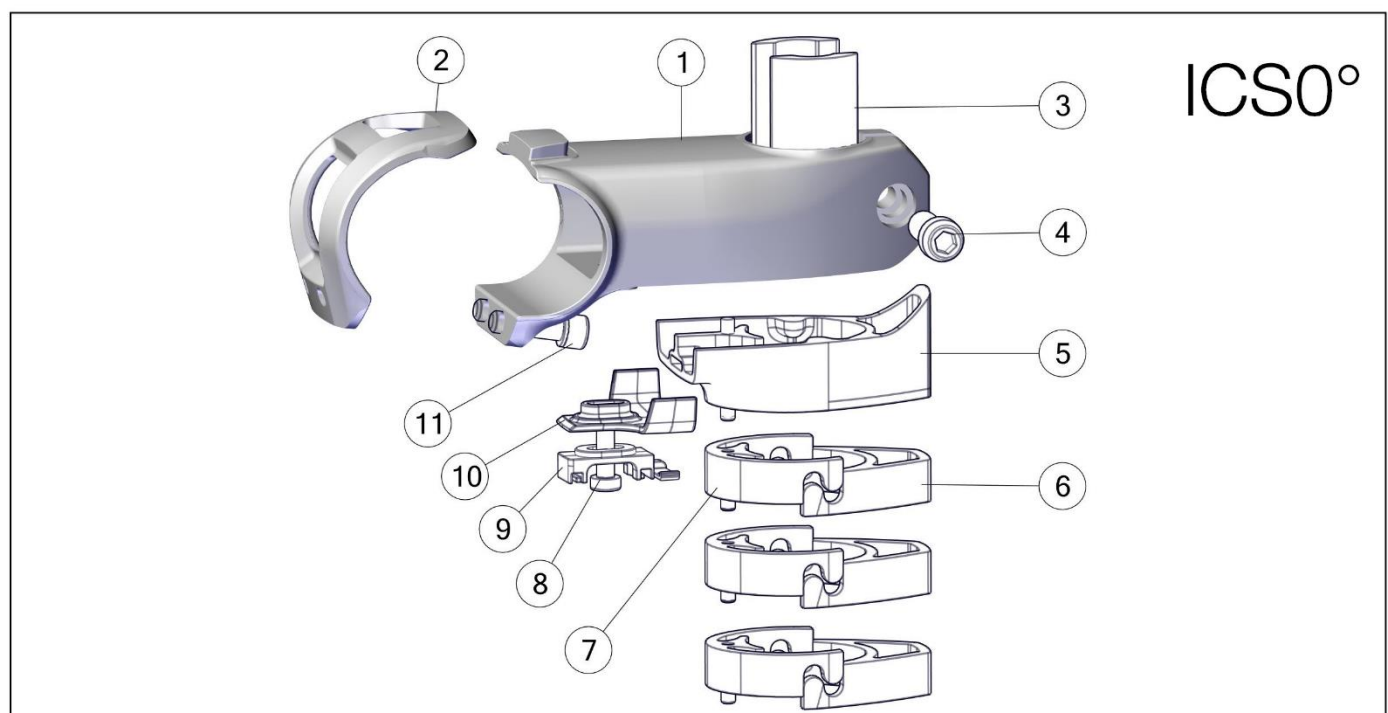

ICS1 & ICS0° STEM

Pos. N°	Part N°	Part Name	Description	Angle
1 - 14	300881	Stem ICS01, 90mm	Sandblasted / black anodized	-12.5°
1 - 14	300882	Stem ICS01, 100mm	Sandblasted / black anodized	-12.5°
1 - 14	300883	Stem ICS01, 110mm	Sandblasted / black anodized	-12.5°
1 - 14	300884	Stem ICS01, 120mm	Sandblasted / black anodized	-12.5°
1 - 14	300885	Stem ICS01, 130mm	Sandblasted / black anodized	
5	302221	Stem ICS01 Lower Stem Cover – Round Steerer*	To fit stem to round steerer forks	
5/ 6+7 (3 pair)	301281	ICS01 stem PA spacer kit	Polyamid	
3 - 13	301651	ICS01 stem part kit	Including all covers (#10)	
14	300996	ICS01 stem faceplate cover		
1 - 5, 8 - 11, 15	30001795	Stem ICS 0°, 55mm - p2p	w/o top cone or spacer including single mount	
1 - 5, 8 - 11, 15	30001796	Stem ICS 0°, 70mm - p2p		
1 - 5, 8 - 11, 15	30001797	Stem ICS 0°, 80mm - p2p		
1 - 5, 8 - 11, 15	30001798	Stem ICS 0°, 90mm - p2p		
1 - 5, 8 - 11, 15	30001799	Stem ICS 0°, 100mm - p2p		
15,16,18	30000718	Alloy Computer Mount for ICS2, ICS01 and ICS0° Stems with Wahoo and Garmin inserts, including Single and Double Alloy brackets	Aluminium	

*Attention: #302221 does not fit with ICS0° stem!

ICS1

ICS0°