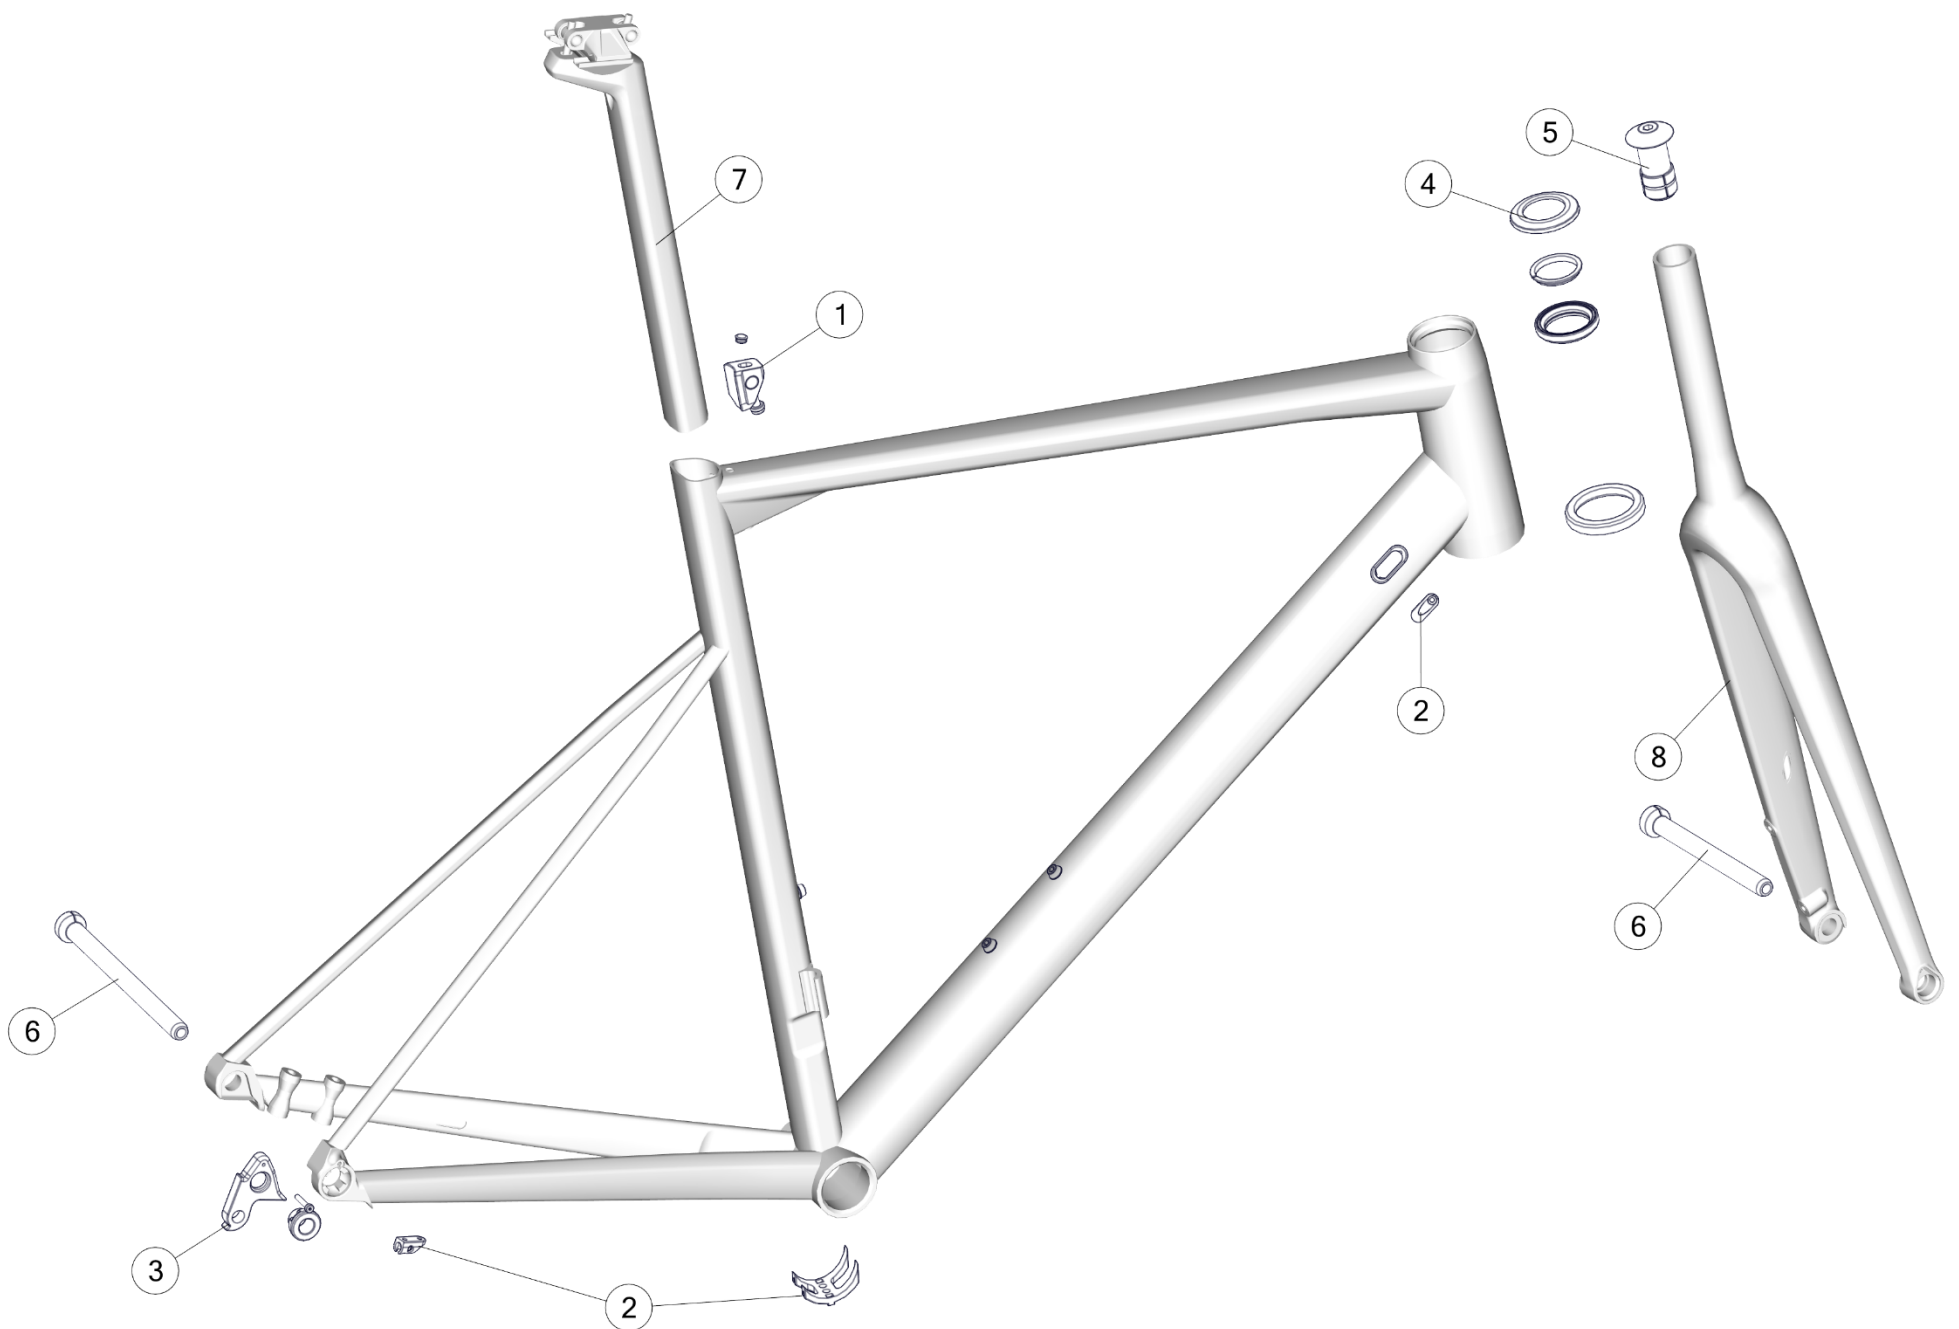

TEAMMACHINE ALR DISC

Pos. N°	Part N°	Part Name	Description
1	301631	Seatpost clamp #23	Black anodized
2	301665	Cable guide #21	Black
3	300679	Dropout #53	Sandblasted black anodized
4/5	301693	Teammachine ALR Headset & Expander	Black
6	301694	Thru axle kit #3	front & rear axle, 12x1mm
7	301897	teammachine SLR01 seatpost, 15mm offset	Stealth, 330mm
-	302073	ALR seatpost seal	
8	30001920	Fork ALR ONE MY22	pet wht red
8	30001921	Fork ALR TWO MY22	sil blk red