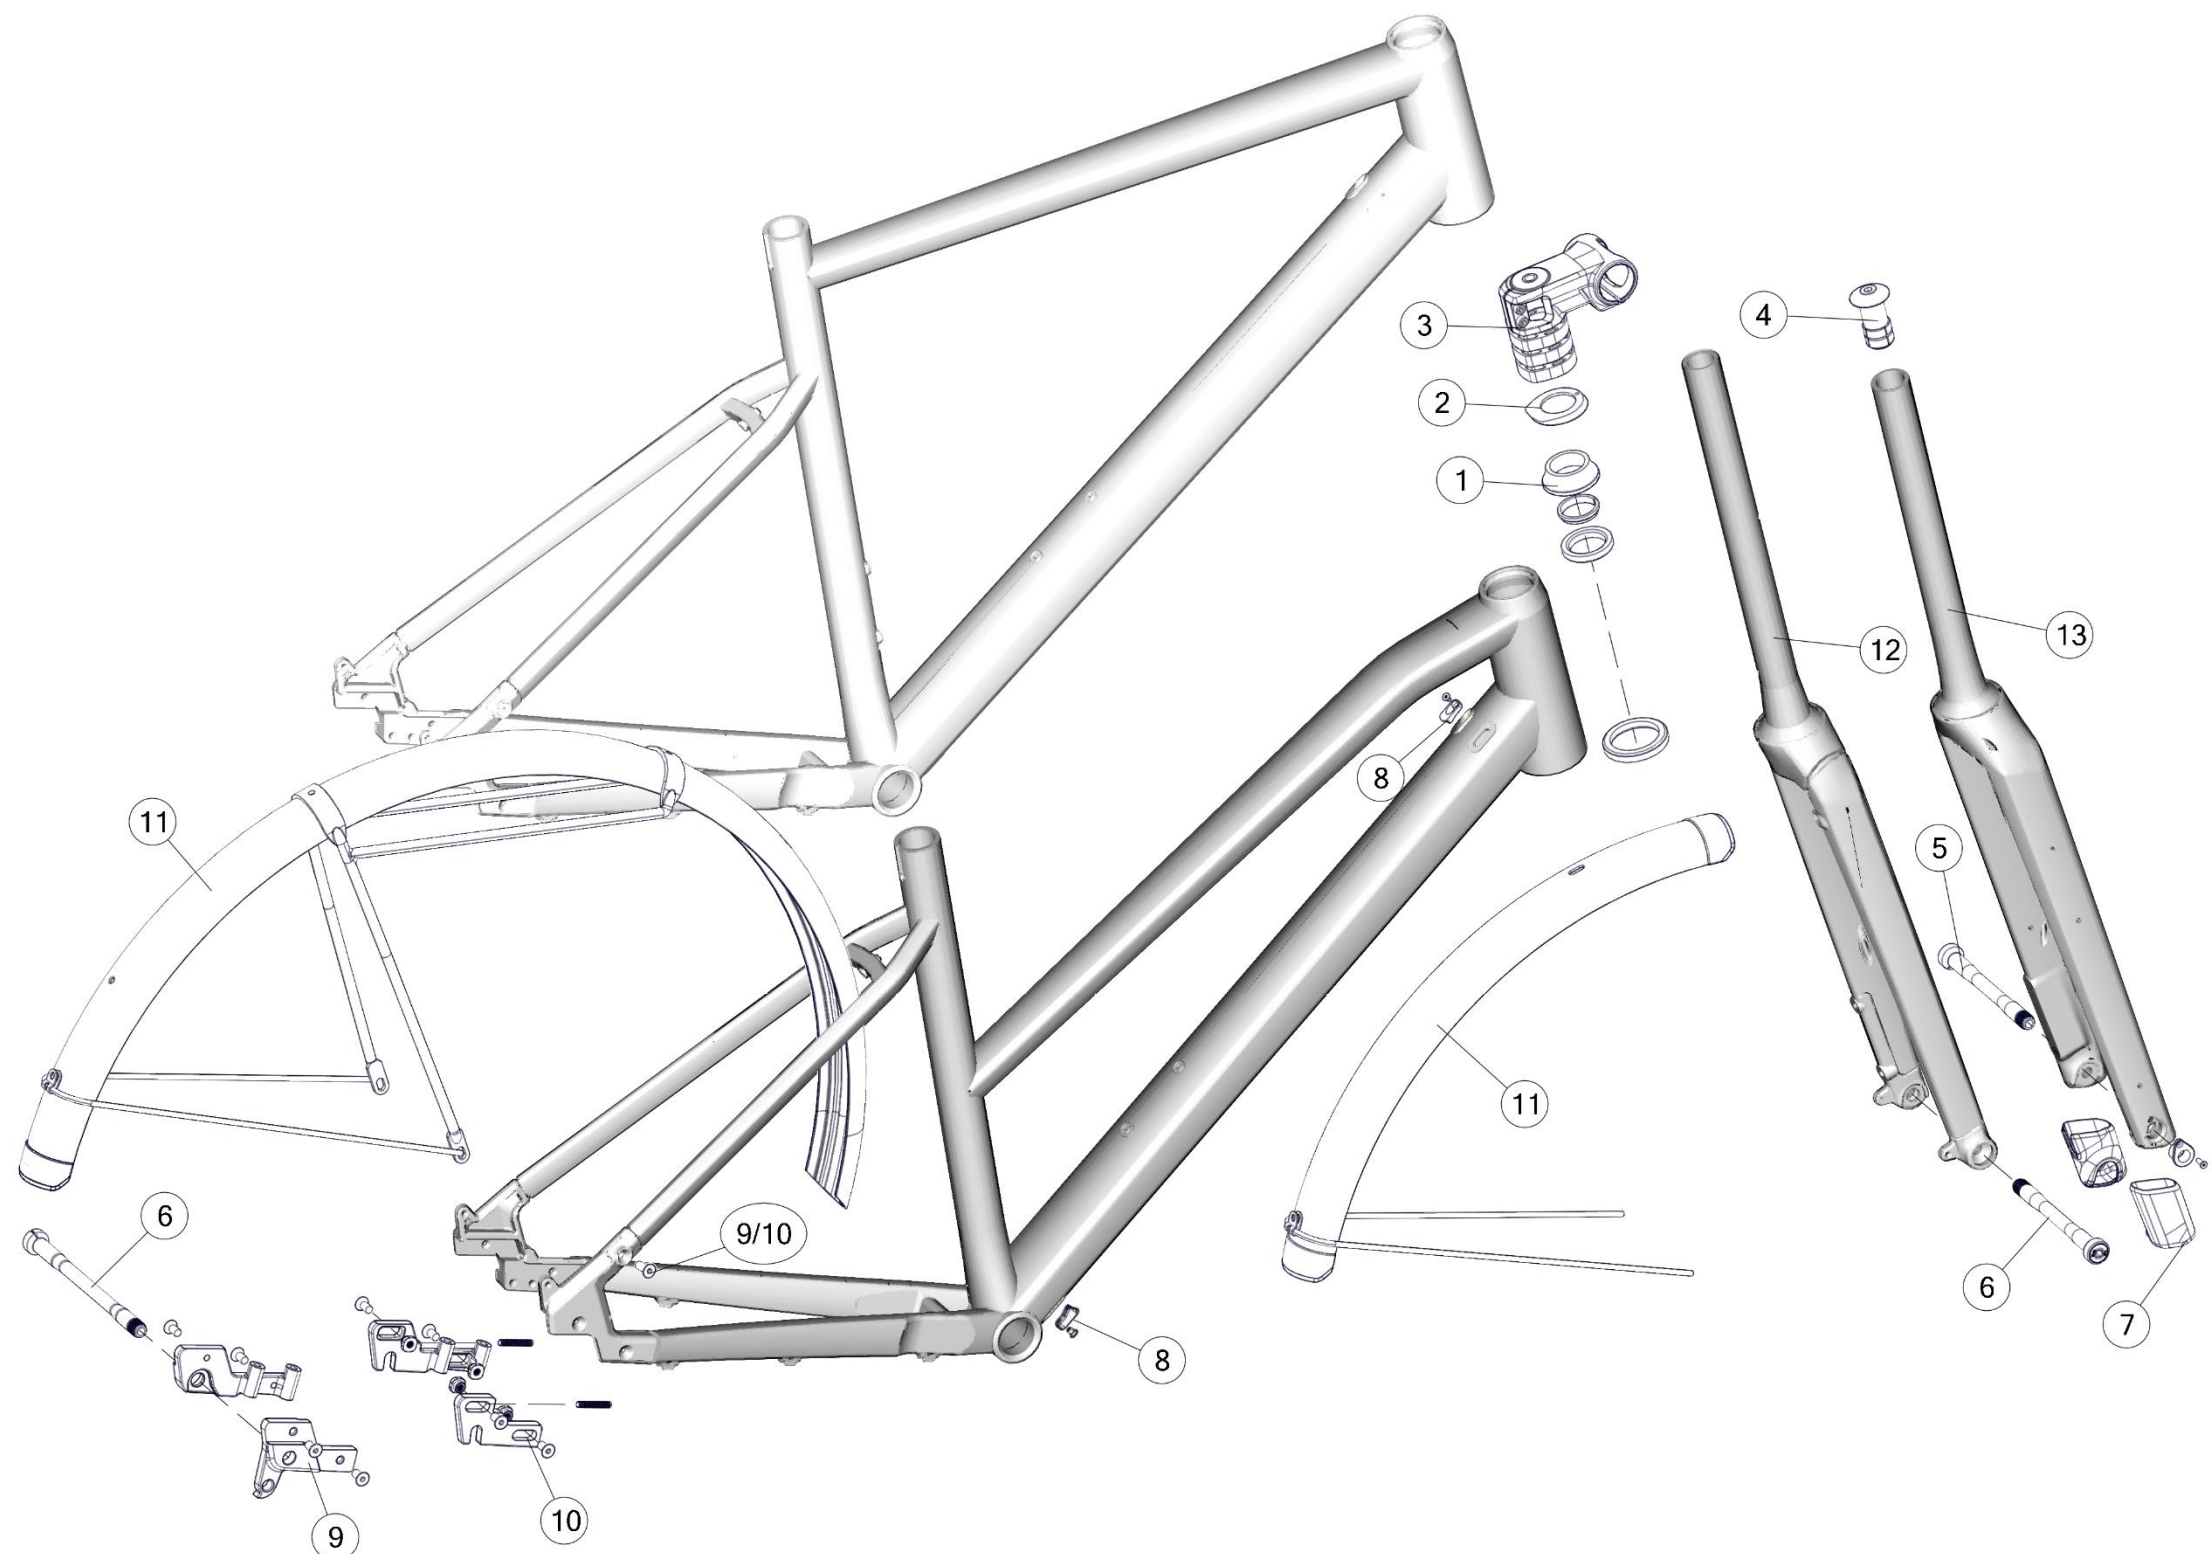

257 / ALPENCHALLENGE AL

Pos. N°	Part N°	Part Name	Description
1	30002030	Headset 257/AC/URS/RMX AL MY22	
2	30002029	Topcone MSM01 46mm	For MSM01 Stem
3	30002079	Stem MSM01, 80mm, MY22	including 46mm Topcone
3	30002080	Stem MSM01, 90mm, MY22	including 46mm Topcone
4	300683	Expander #5	
5	301694	Thru axle kit #3	Black anodized, for carbon fork
6	30002031	Axle kit #9	Black anodized, for aluminium fork
7	30001765	URS Rock Socks	black rubber
8	30001758	Cable Guide #30	
9	30001759	Dropout #75	for rear derailleur
10	30001760	Dropout #76	for internal gear hub
11	30003195	257 Fender/Rack Kit w/Bolts	
12	30001888	Fork 257 ONE MY22	blu blu blu
12	30001889	Fork 257 TWO MY22	snd snd snd
12	30001890	Fork 257 THREE MY22	ant ant ant
12	30001891	Fork 257 FOUR MY22	gry gry gry
12	30001893	Fork AC AL TWO MY22	sil blk blk
12	30001894	Fork AC AL THREE MY22	blk gry gry
12	30001895	Fork AC AL FOUR MY22	red blk blk
13	30001892	Fork AC AL ONE MY22	blu red red, carbon fork