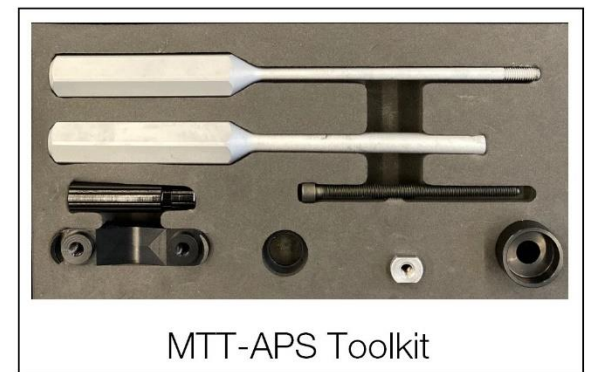

SPEEDFOX SUSPENSION PARTS

Pos. N°	Part N°	Part Name	Description
8	301191	speedfox agonist Rockerarm	Sandblasted black anodized
14	301192	speedfox agonist Lowerlink	Sandblasted black anodized
1-7/10-13/15-18	301206	Bolt kit #24	
3/4/10	301207	Bearing kit #2	
9	208505	Rear shock bolt set # 1	
-	300490	MTT-APS Toolkit