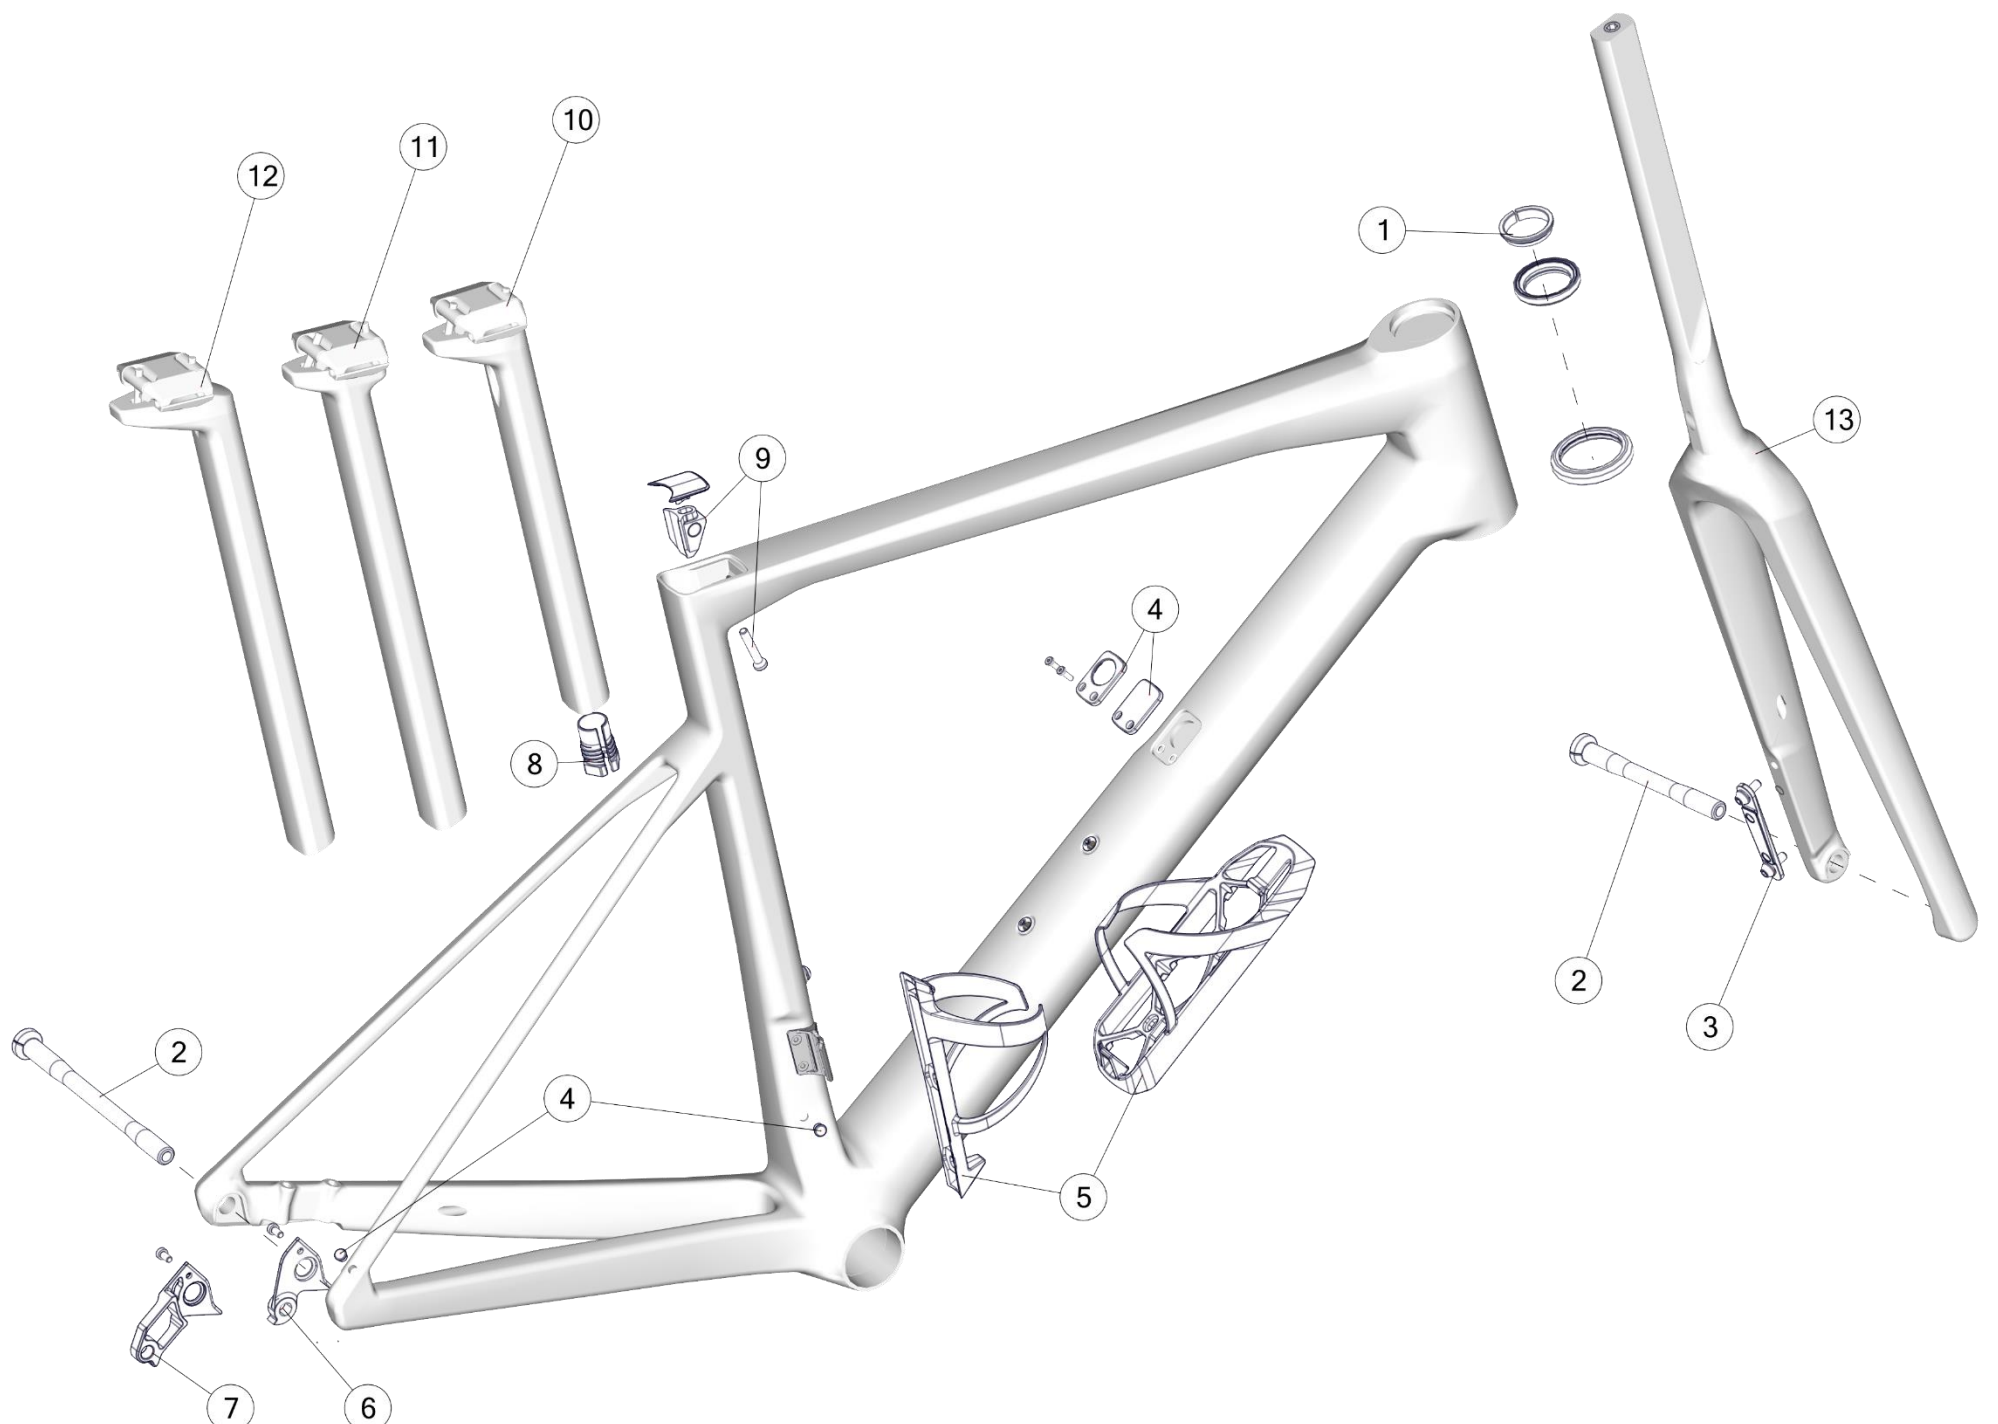

Pos. N°	Part N°	Part Name	Description
1	30000704	Headset Teammachine SLR01 / SLR	Headset, w/o top cone →ICS2 stem
2	30000699	Stealth Axles Set Teammachine SLR01/SLR	
3	30000714	Brake Mount Adapter SLR01 / SLR	for 160mm rotor
4	30000705	Shimano Di2 Junction Box bracket, Sram eTap Downtube cover	for Di2 and wireless
4	AC21-CAFEPSB	Campagnolo Frame mounting cable for internal interface - BMC	Must be ordered from Campagnolo!
5	30000698	Aerocore Bottle Cages Set	
6	30000700	Dropout for Teammachine SLR01/SLR (Sram/Campagnolo/Shimano classic mount)	Standard (Shimano/Sram/Campa)
7	30000701	Dropout for Teammachine SLR01/SLR (Shimano direct mount)	Direct mount (Shimano only)
8	212500	Internal Battery Adapter	
9	30000702	Seatpost Clamp Teammachine SLR01 / SLR	incl. Both cover for all frame sizes
10	30000742	Seatpost SLR01 15mm OFFSET - p2p	standard part
11	30000741	Seatpost SLR01 0mm OFFSET - p2p	fitting part
12	30000743	Seatpost SLR01 30mm OFFSET - p2p	fitting part
13	30001906	Flat Steerer Fork SLR01 TEAM/ MOD VAR2 47-51 MY22	wht blk red
13	30001907	Flat Steerer Fork SLR01 TEAM/ MOD VAR2 54-61 MY22	wht blk red
13	30001908	Flat Steerer Fork SLR01 ONE/ MOD VAR5 47-51 MY22	pet wht red
13	30001909	Flat Steerer Fork SLR01 ONE/ MOD VAR5 54-61 MY22	pet wht red
13	30001910	Flat Steerer Fork SLR01 TWO/ MOD VAR4 47-51 MY22	gry wht red
13	30001911	Flat Steerer Fork SLR01 TWO/ MOD VAR4 54-61 MY22	gry wht red
13	30001912	Flat Steerer Fork SLR01 THREE/ MOD VAR3 47-51 MY22	cbn blk blk
13	30001913	Flat Steerer Fork SLR01 THREE/ MOD VAR3 54-61 MY22	cbn blk blk
13	30001914	Flat Steerer Fork SLR01 FOUR 47-51 MY22	yel blk wht
13	30001915	Flat Steerer Fork SLR01 FOUR 54-61 MY22	yel blk wht
13	30001916	Flat Steerer Fork SLR01 FIVE/ MOD VAR5 47-51 MY22	gry iri cbn
13	30001917	Flat Steerer Fork SLR01 FIVE/ MOD VAR5 54-61 MY22	gry iri cbn
13	30001918	Flat Steerer Fork SLR01 MOD VAR1 47-51 MY22	cbn wht red
13	30001919	Flat Steerer Fork SLR01 MOD VAR1 54-61 MY22	cbn wht red