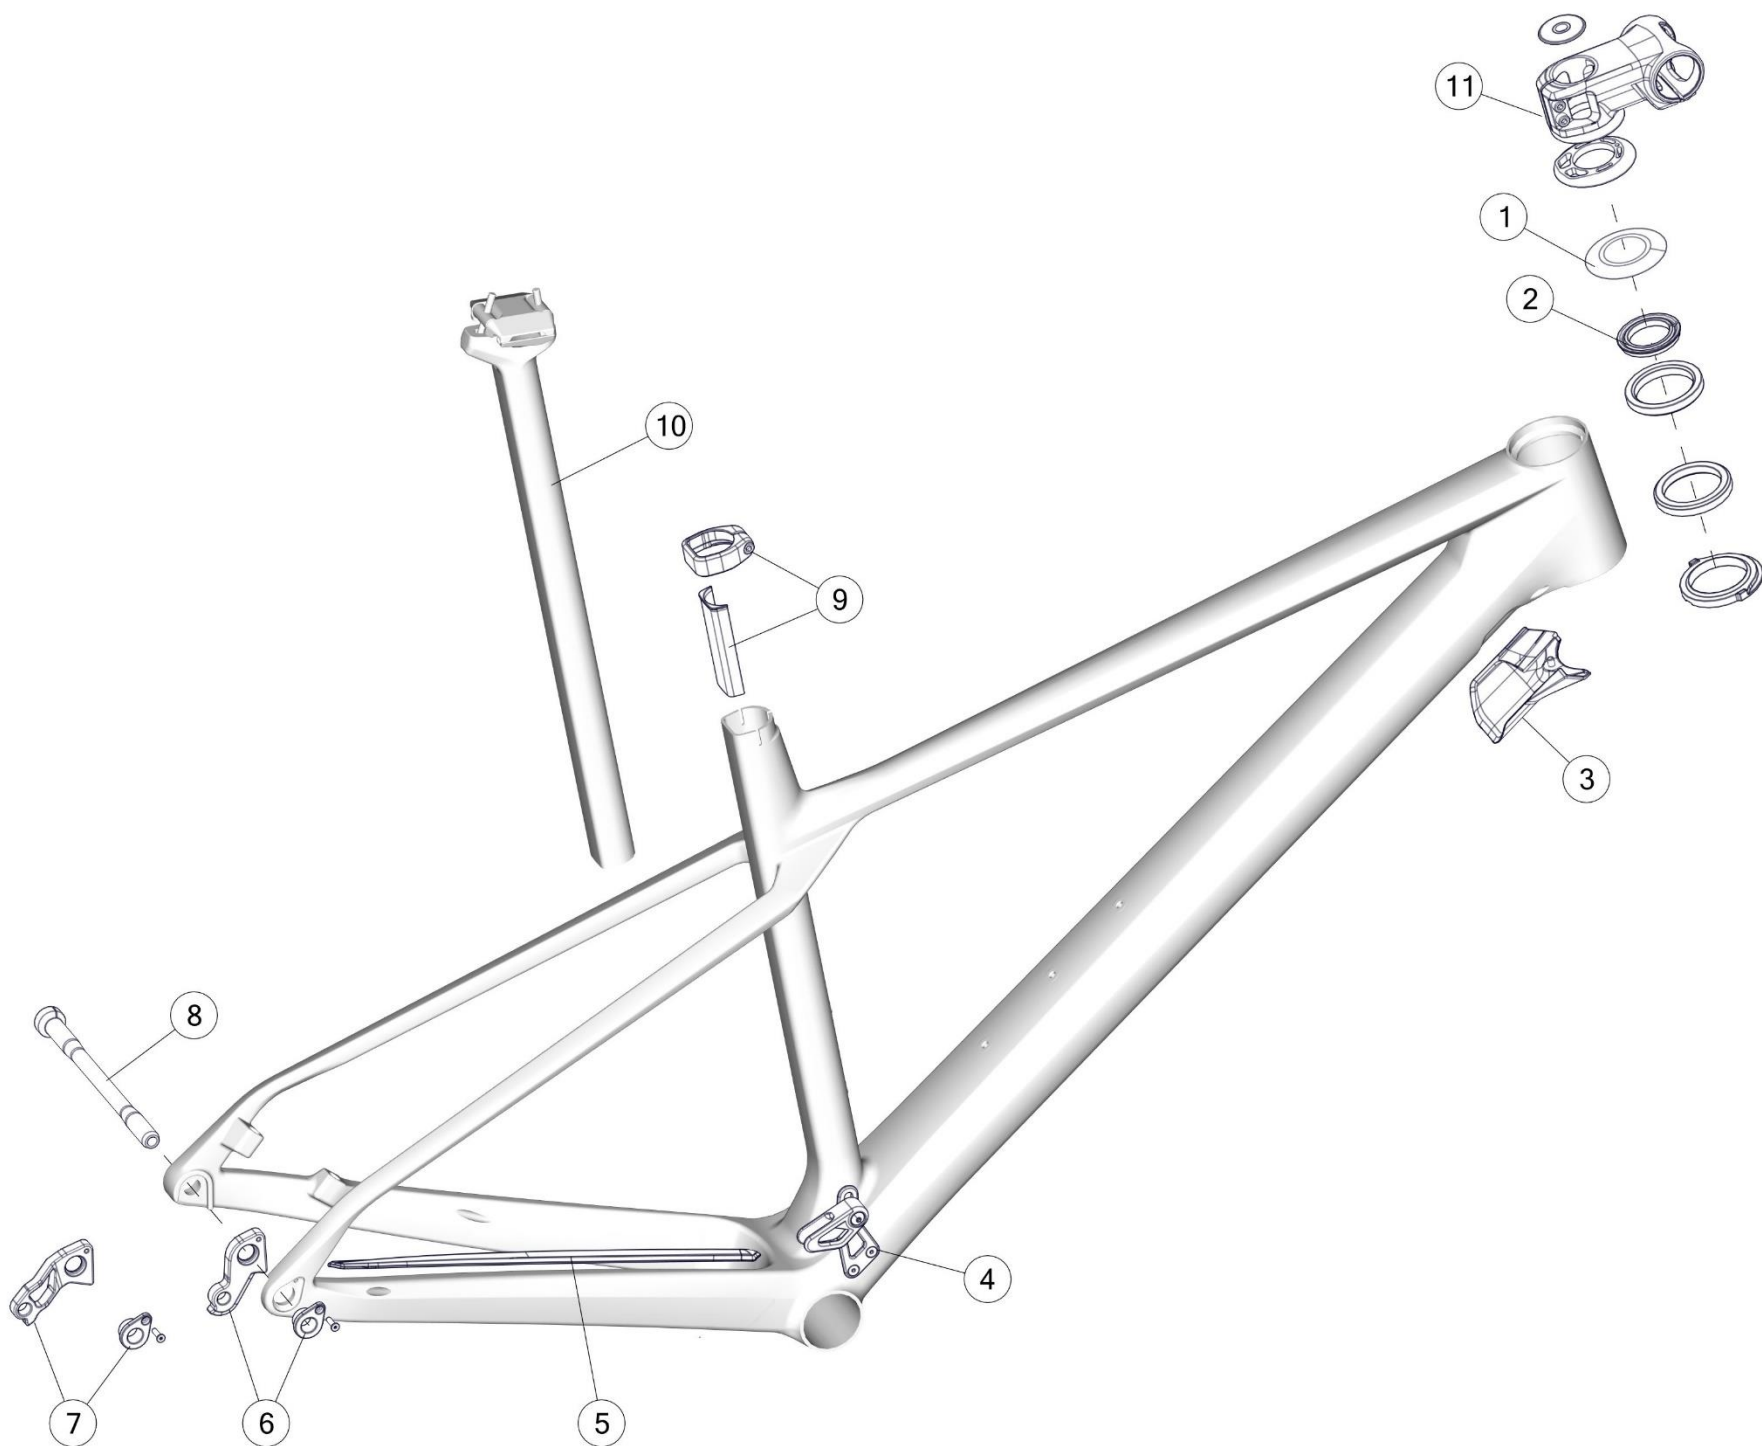

TWOSTROKE 01

Pos. N°	Part N°	Part Name	Description
1	30000703	Topcone Standard Stem Fourstroke 01, Twostroke 01	Topcone for round spacers/stems
2	301737	Fourstroke 01 headset	Crown race, bearings, compression ring
3	30000710	Fork Stopper Twostroke 01	
4	30000712	Chain Guide Twostroke 01	
5	301741	Fourstroke 01 chainstay protector	
6	301701	Dropout #65	Standard (Shimano/Sram)
7	301702	Dropout #66	Direct mount (Shimano only)
8	301769	Thru axle kit #6	
9	30000711	Seatpost Adapter (D-Shape to 27.2 round) and Seatpost Clamp for Twostroke 01	including adapter for round seatpost
10	30001805	Seatpost RM01 0mm OFFSET - p2p	0mm offset, 430mm
11	301713006925	Stem MSM01 Stealth 50mm	including top cap, top cap bolt and topcones for Fourstroke/ Twostroke (Ø55mm) and Agonist/ Speedfox (Ø 49.5mm)
11	301713006926	Stem MSM01 Stealth 60mm	
11	301713006927	Stem MSM01 Stealth 70mm