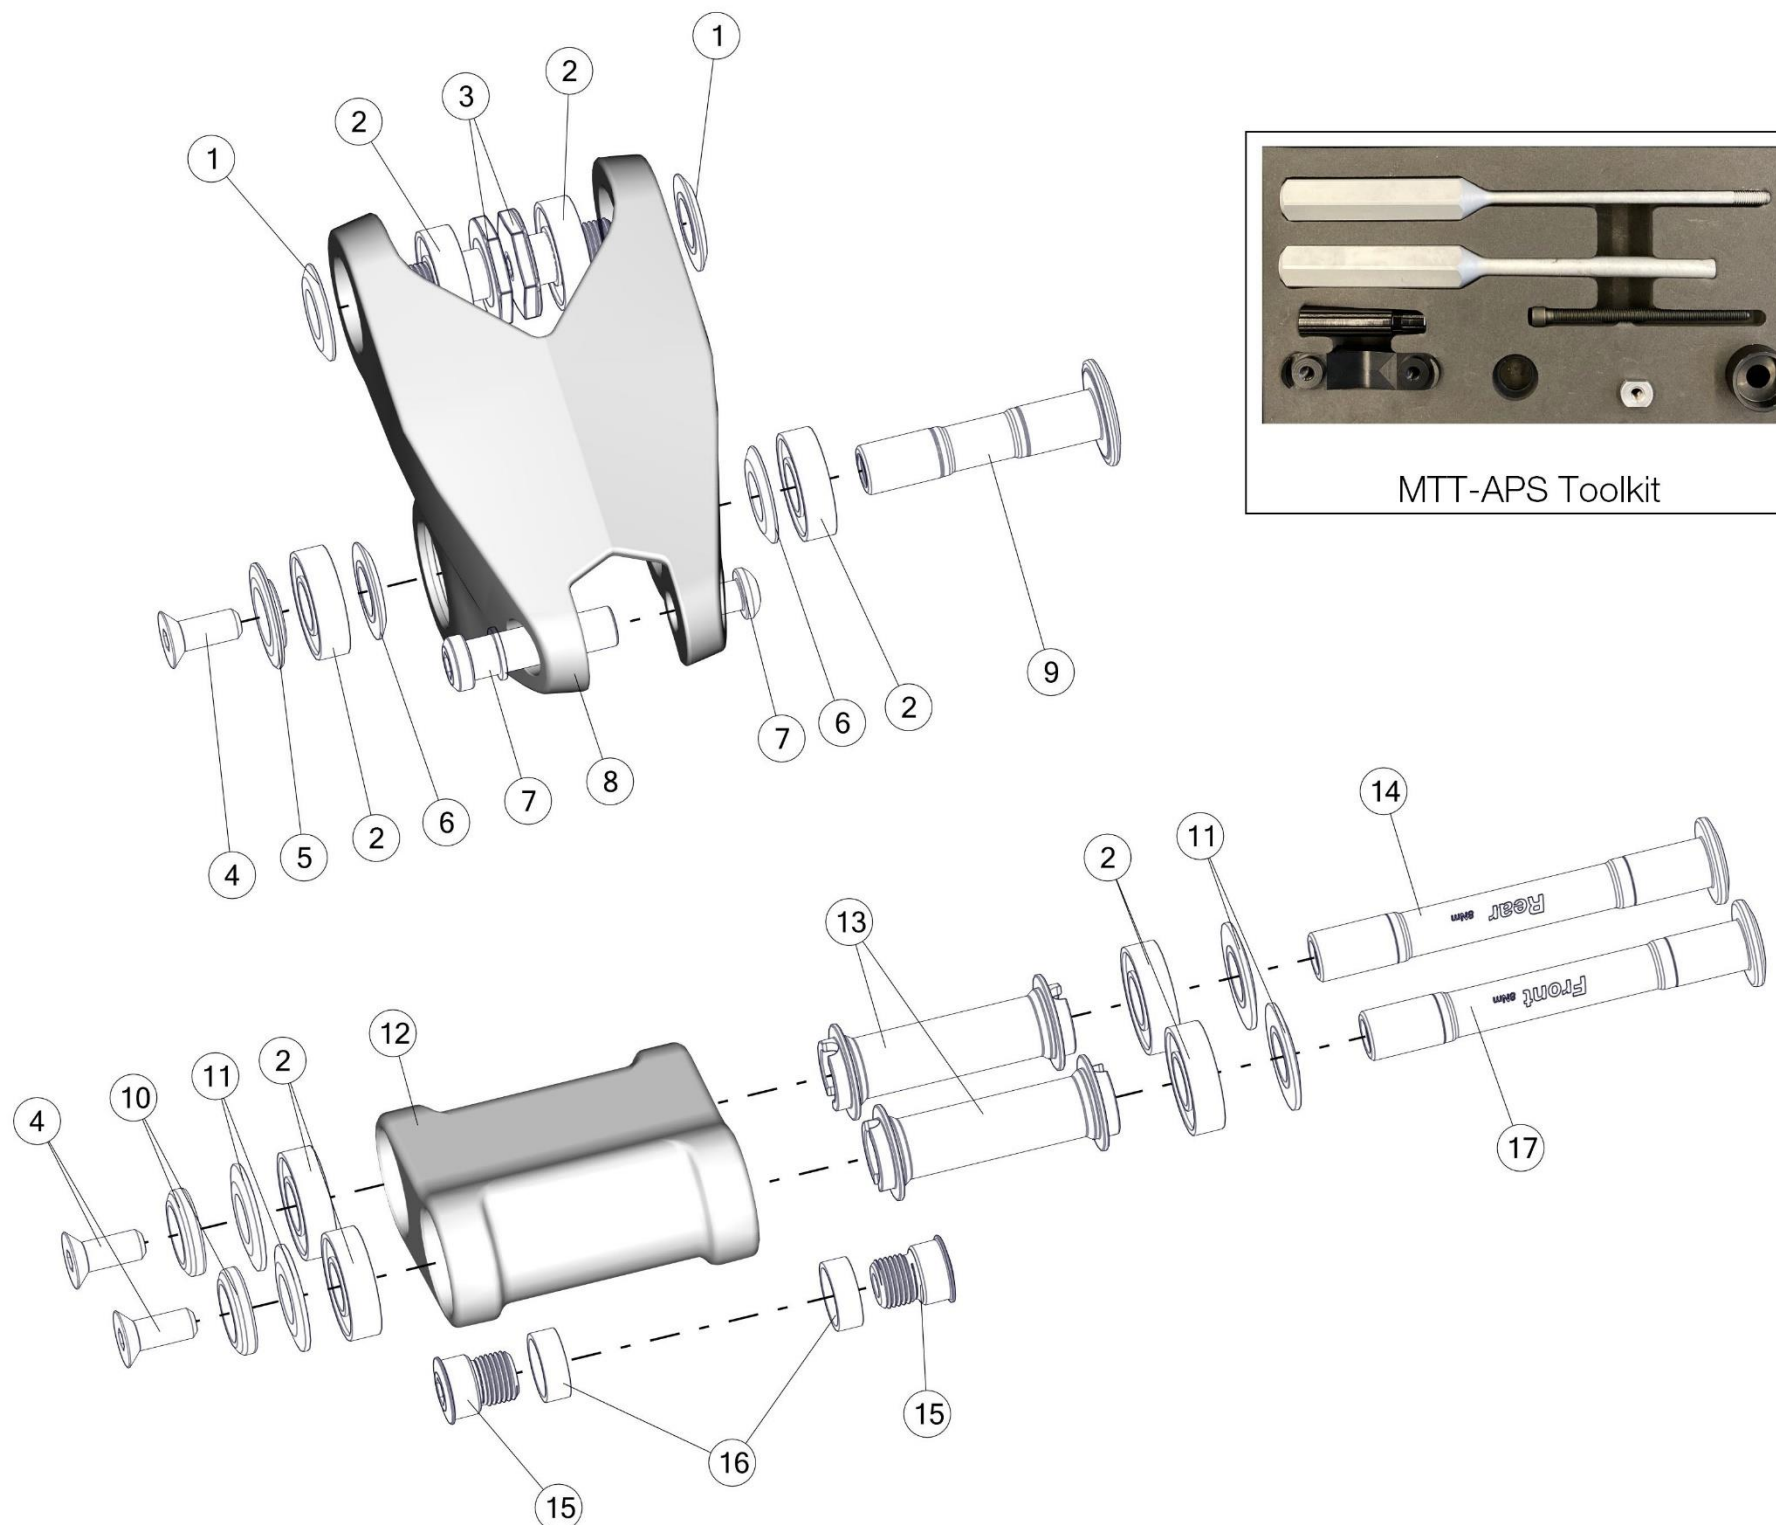

FOURSTROKE 01 SUSPENSION PARTS

Pos. N°	Part N°	Part Name	Description
1-7,9-11,13-17	301734	Bolt Kit # 26	black anodized
8,12	301733	Fourstroke 01 linkage kit	Carbon/ black anodized
15, 16	30000877	Trunnion Mount Shock Bushings	2 pair/set
-	300490	MTT-APS Toolkit