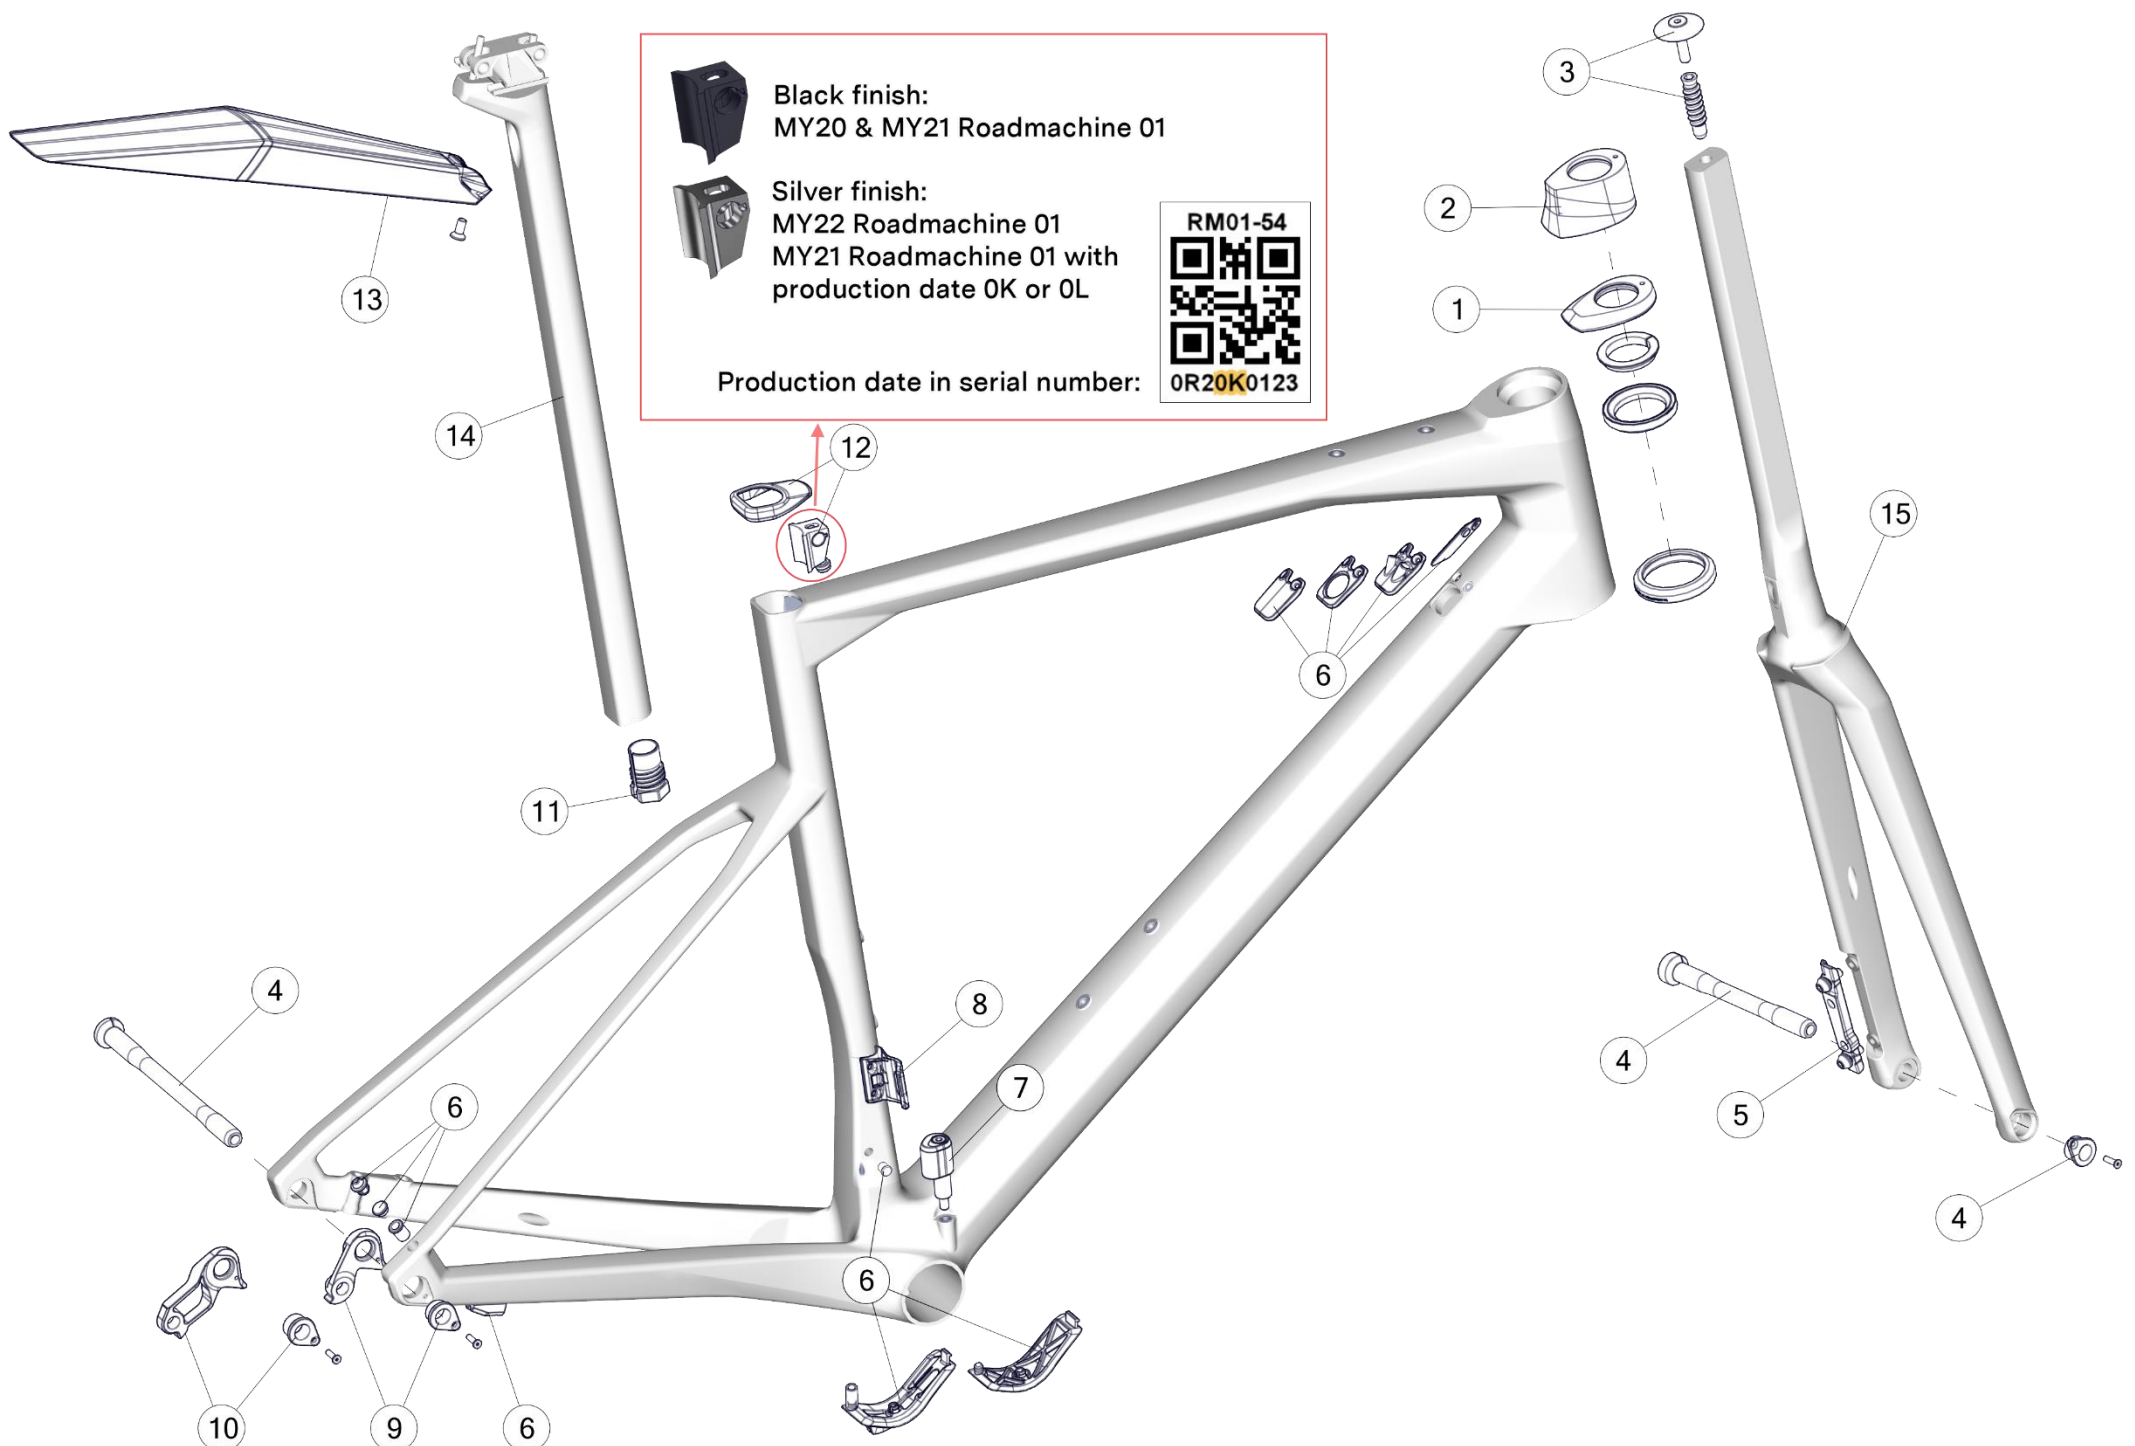

*Does only fit on MY22 frames. Exception: MY21 with production date 0K and 0L only