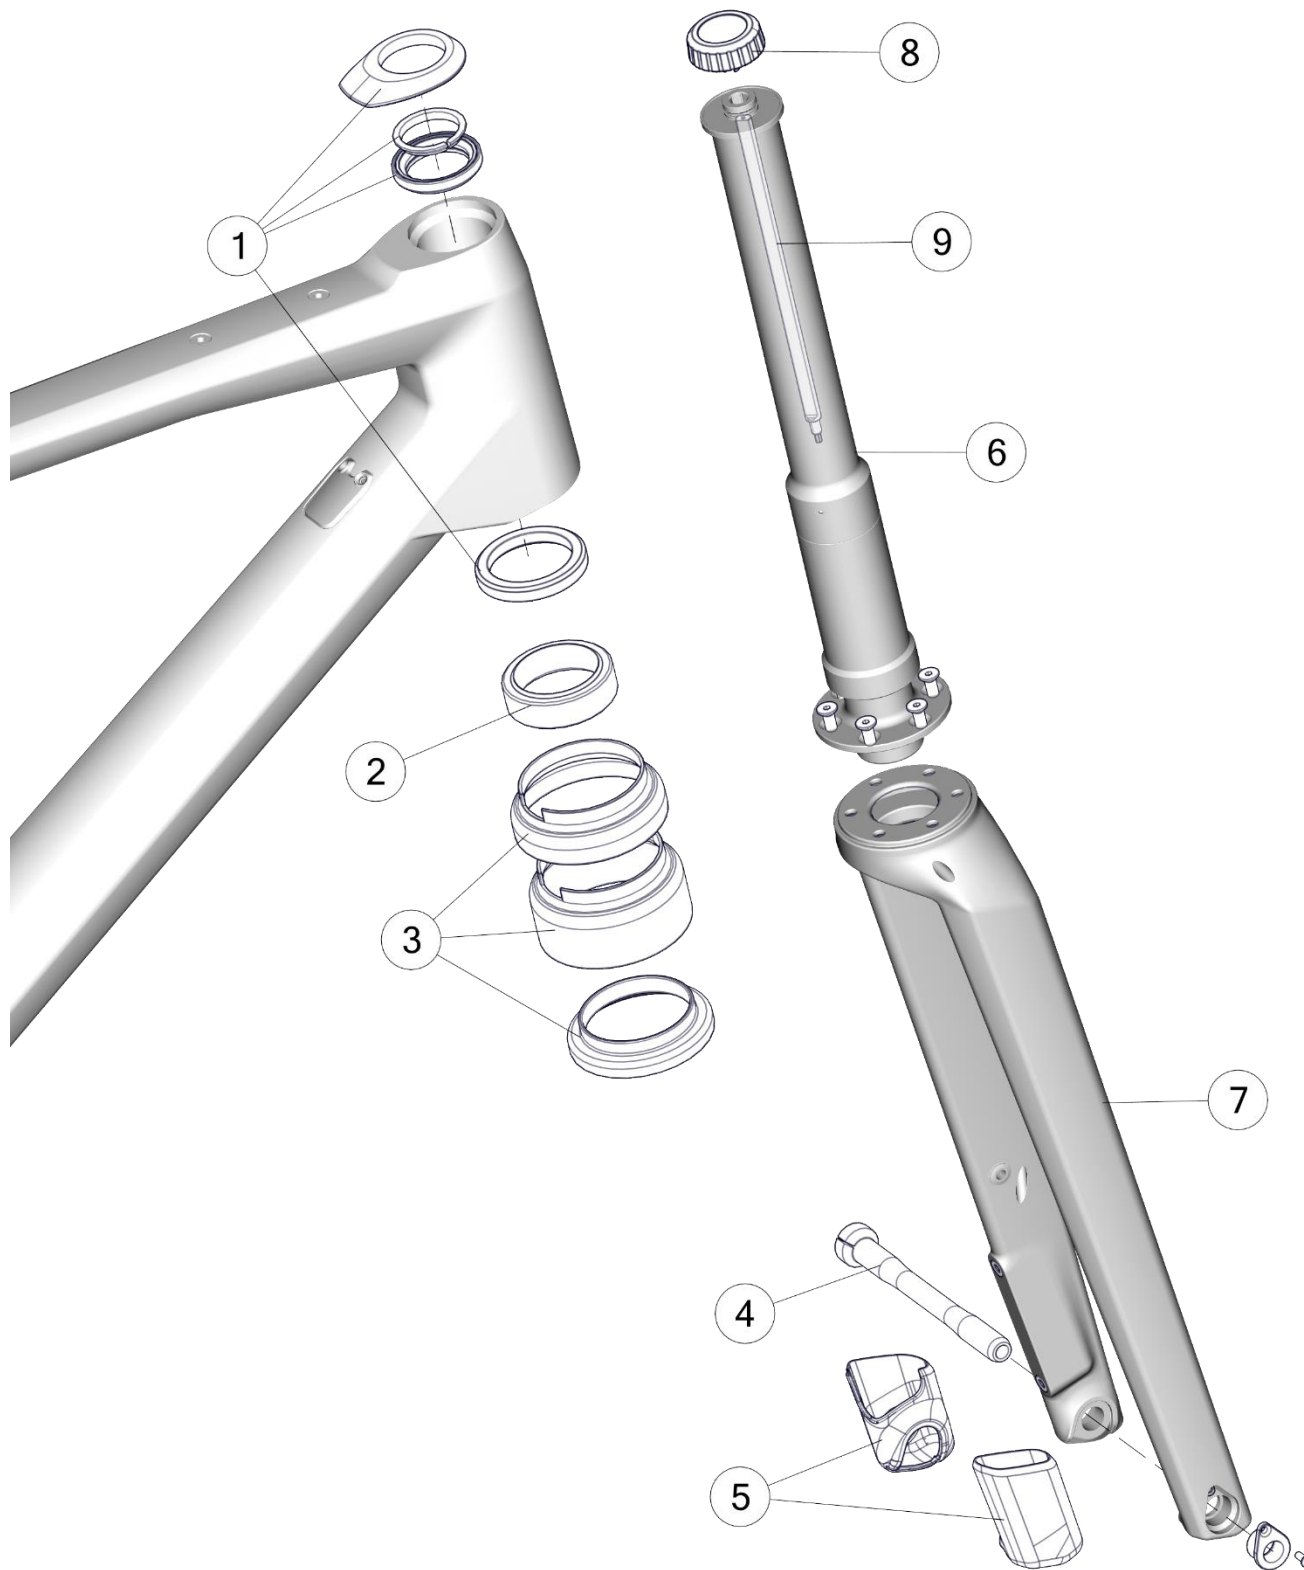

MTT Fork

1	30002040	Headset URS01 MTT fork	for URS LT, 1 1/2 - 1 1/4
2+6	30001750	MTT Suspension Fork Steerer	for URS LT
3	30001752	MTT Suspension Fork Covers	for URS LT
4	301628	Thru axle kit #1	front & rear axle, 12x1mm
5	30001765	URS Rock Socks	black rubber
7	30001751	MTT Suspension Fork Blades, black	for URS LT
8	30004010	MTT Fork lockout knob	for URS LT
9	30004011	MTT Fork lockout shaft	for URS LT
-	30001753	MTT Suspension Fork spring kit - Soft, Medium, Hard	for URS LT
-	30002092	MTT Fork Spring Kit Tool	for URS LT

-	30002076	Stem MTT Fork 70mm, 1 1/4"	for URS LT with MTT fork
-	30002077	Stem MTT Fork 80mm, 1 1/4"	for URS LT with MTT fork
-	30002078	Stem MTT Fork 90mm, 1 1/4"	for URS LT with MTT fork