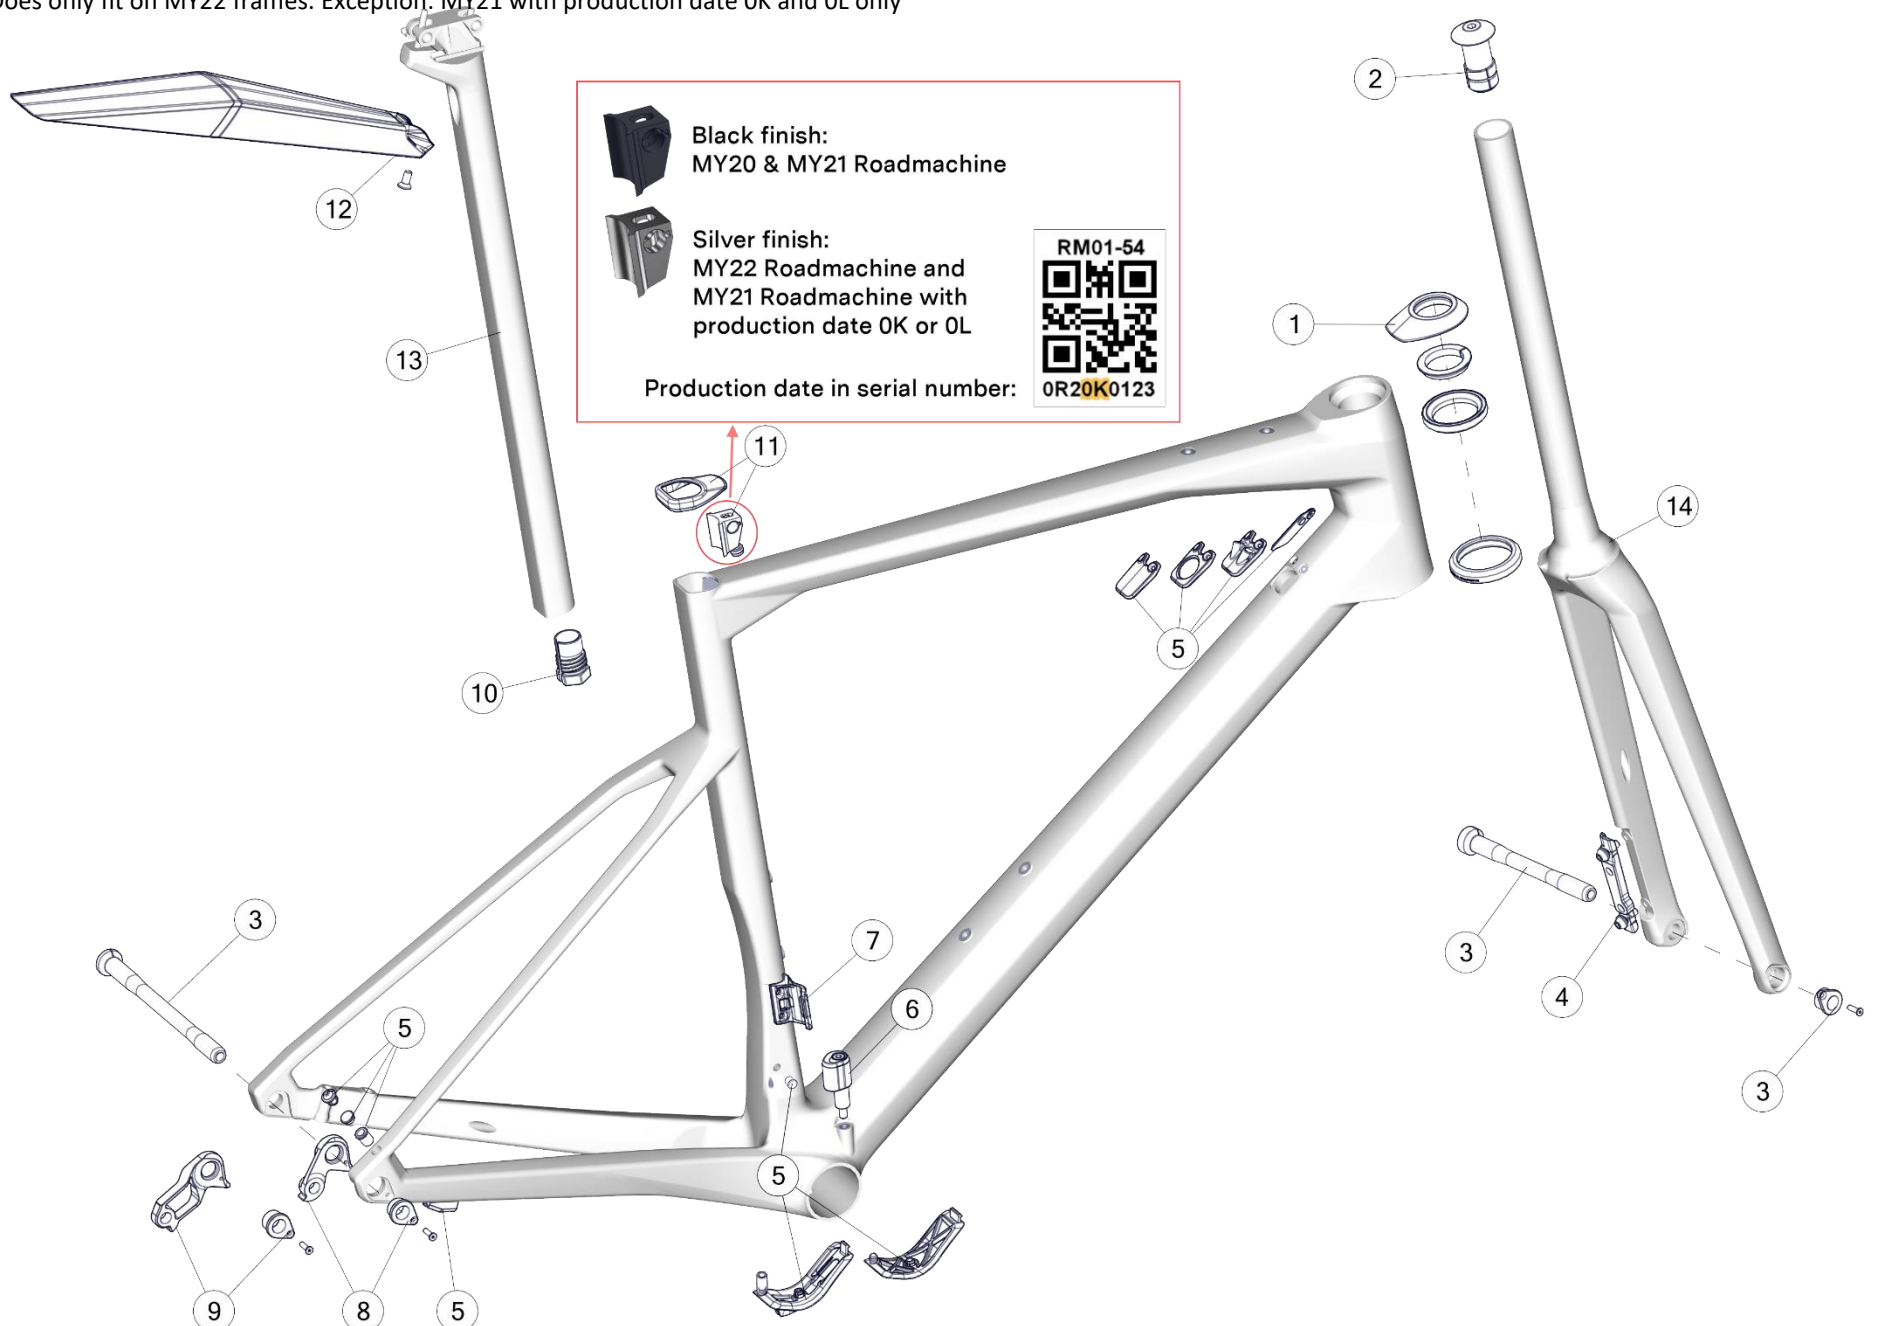

*Does only fit on MY22 frames. Exception: MY21 with production date 0K and 0L only