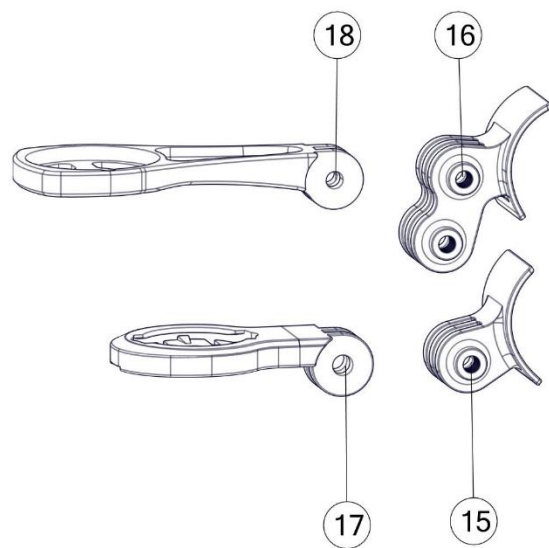

ICS1 & ICS0° STEM

Pos. N°	Part N°	Part Name	Description	Angle
1 - 14	300881	Stem ICS01, 90mm	Sandblasted / black anodized	-12.5°
1 - 14	300882	Stem ICS01, 100mm	Sandblasted / black anodized	-12.5°
1 - 14	300883	Stem ICS01, 110mm	Sandblasted / black anodized	-12.5°
1 - 14	300884	Stem ICS01, 120mm	Sandblasted / black anodized	-12.5°
1 - 14	300885	Stem ICS01, 130mm	Sandblasted / black anodized	
5	302221	Stem ICS01 Lower Stem Cover – Round Steerer*	To fit stem to round steerer forks	
5/ 6+7 (3 pair)	301281	ICS01 stem PA spacer kit	Polyamid	
3 - 13	301651	ICS01 stem part kit	Including all covers (#10)	
14	300996	ICS01 stem faceplate cover		
1 - 5, 8 - 11, 15	30001795	Stem ICS 0°, 55mm - p2p	w/o top cone or spacer including single mount	
1 - 5, 8 - 11, 15	30001796	Stem ICS 0°, 70mm - p2p		
1 - 5, 8 - 11, 15	30001797	Stem ICS 0°, 80mm - p2p		
1 - 5, 8 - 11, 15	30001798	Stem ICS 0°, 90mm - p2p		
1 - 5, 8 - 11, 15	30001799	Stem ICS 0°, 100mm - p2p		
15,16,18	30000718	Alloy Computer Mount for ICS2, ICS01 and ICS0° Stems with Wahoo and Garmin inserts, including Single and Double Alloy brackets	Aluminium	

*Attention: #302221 does not fit with ICS0° stem!

ICS1