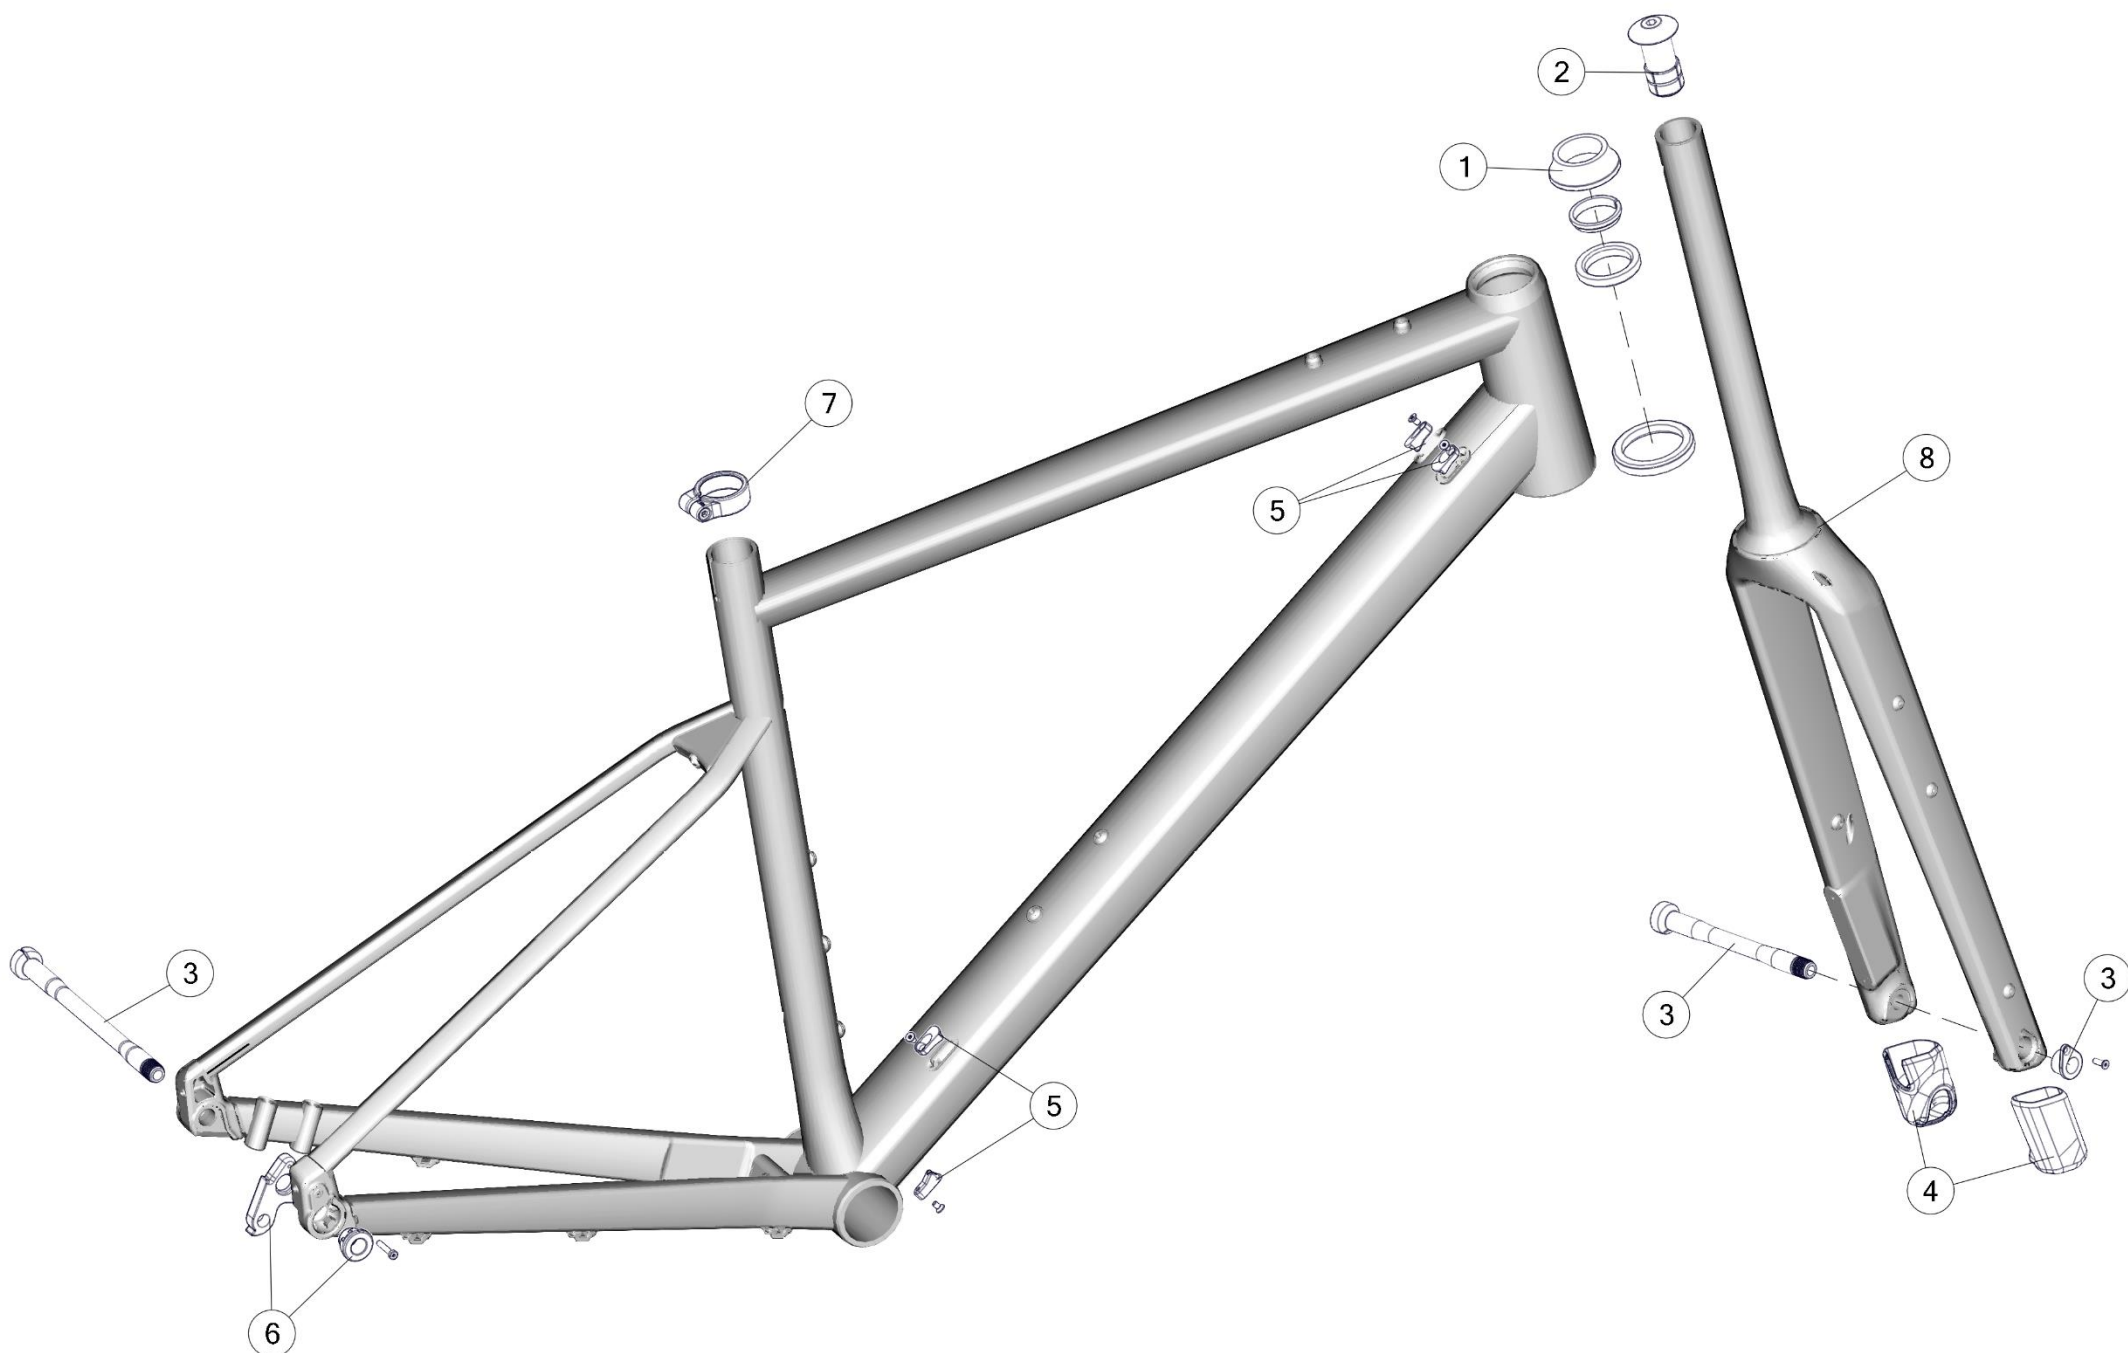

URS AL / ROADMACHINE X AL

Pos. N°	Part N°	Part Name	Description
1	30002030	Headset 257/AC/URS/RMX AL MY22	Black anodized
2	300683	Expander #5	
3	30001765	URS Rock Socks	black rubber
4	301694	Thru axle kit #3	Black anodized
5	30001758	Cable Guide #30	Black anodized
6	300679	Dropout #53	Black anodized
7	300655	Seatpost clamp #20	Black anodized
8	30001896	Fork RMX AL ONE MY22	bwn ora blk
8	30001897	Fork URS AL ONE MY22	ora pet wht
8	30001898	Fork URS AL TWO MY22	pet wht blk
8	30001899	Fork URS AL THREE MY22	grn pnk blk