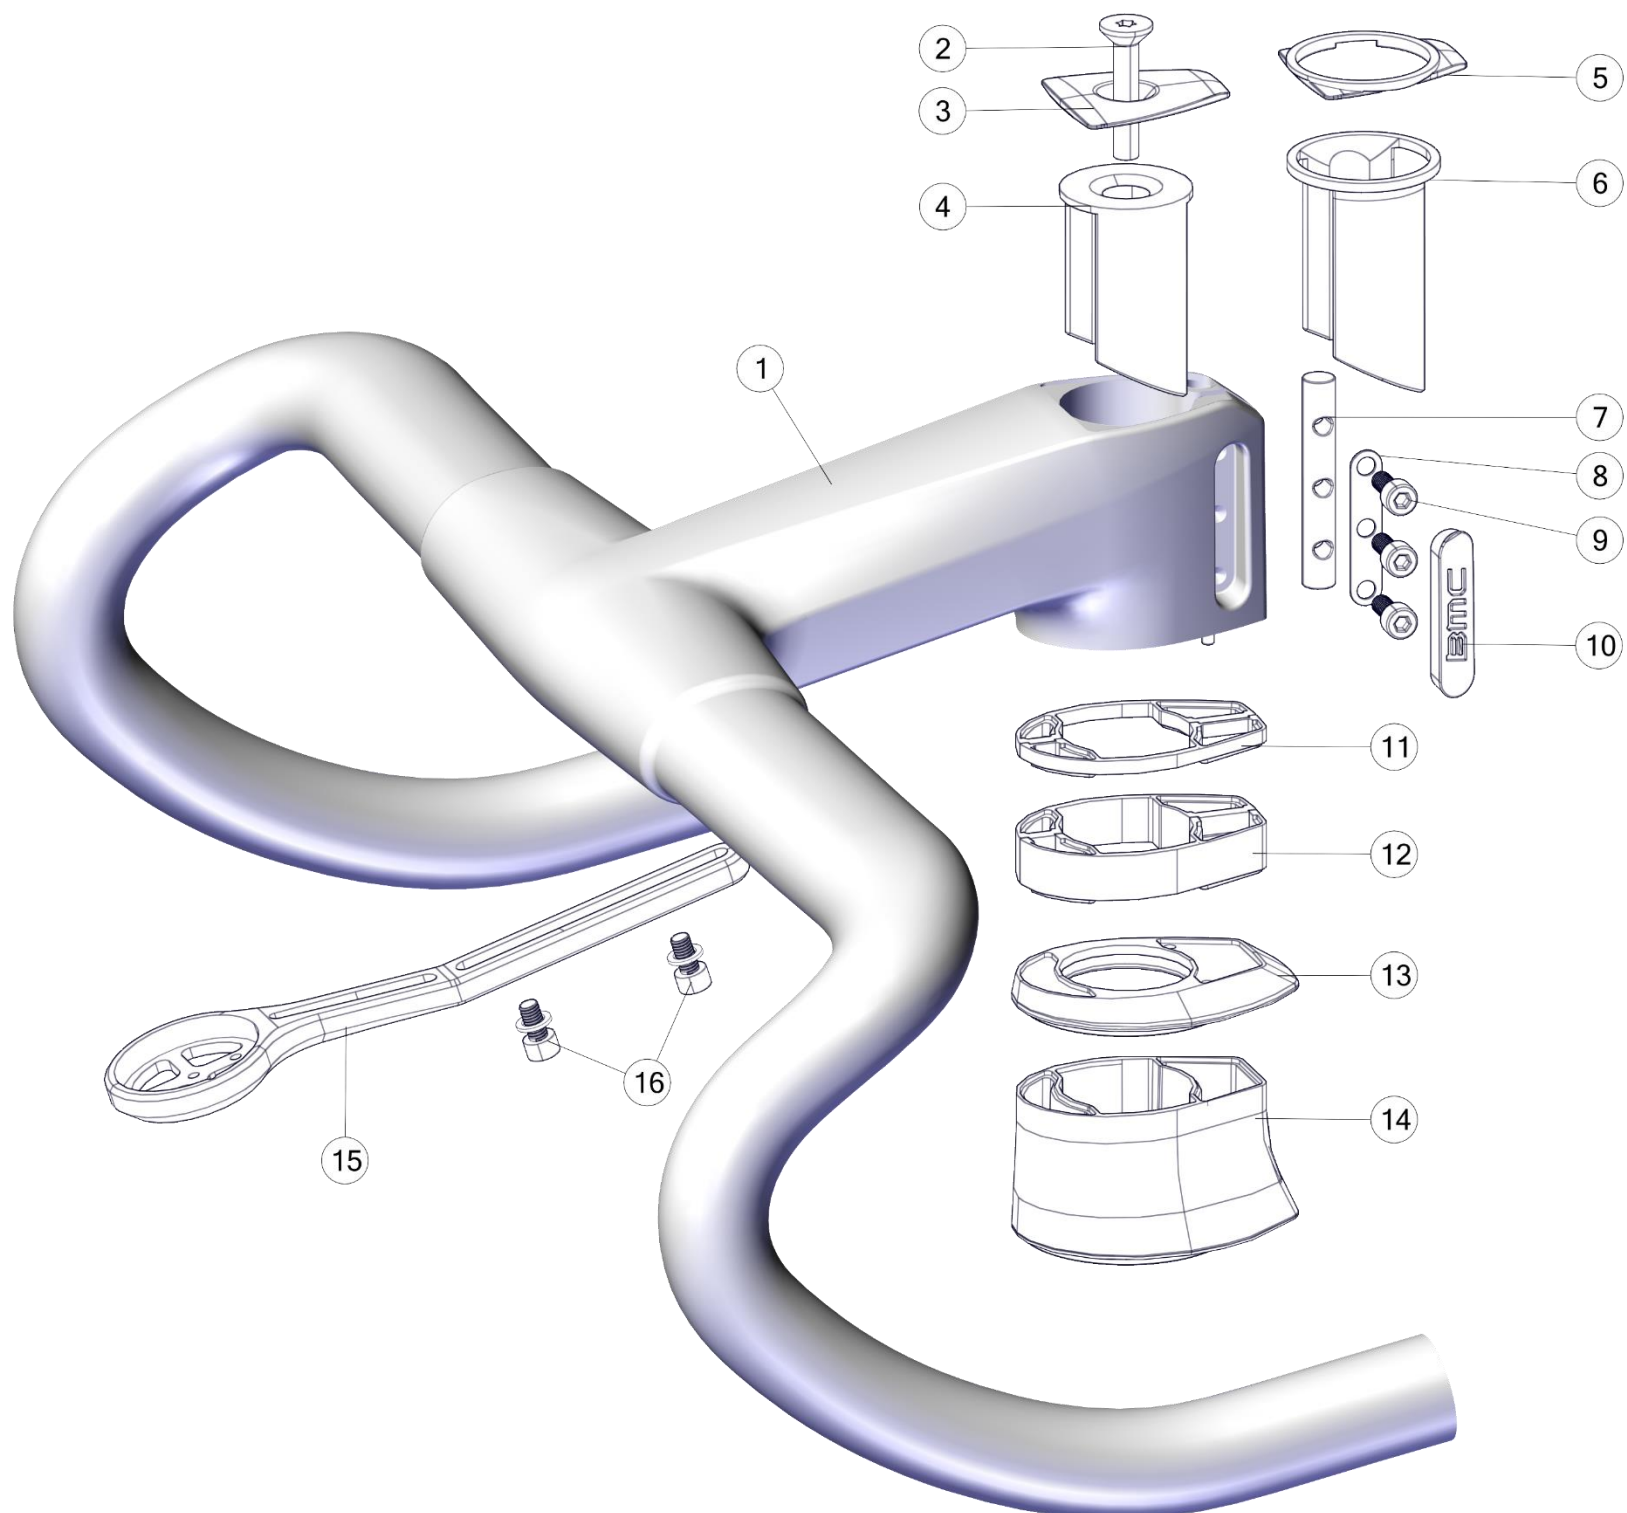

Pos. N°	Part N°	Part Name	Description	Angle	Drop	Reach
2 - 10	30000709	RED ICS Carbon Cockpit Hardware (Top Caps, steerer wedges, clamp insert, bolt cover, bolts)	including self cutting bolt			
2 - 10	30001783	BLACK ICS Carbon Cockpit Hardware (Top Caps, steerer wedges, clamp insert, bolt cover, bolts)	including self cutting bolt			
15, 16	30003196	Alloy Computer Mount for ICS Carbon cockpit with Wahoo and Garmin inserts, including GoPro mount	max load: 180g			
11 - 14	30001801	Topcone Set SLR01 BLK ICS2, ICS Carbon, (5mm & 30mm topcones, 3x10mm, 2x3mm spacers) - p2p	black top cones and spacers			
11 - 14	30001802	Topcone Set SLR01 RED ICS2, ICS Carbon (5mm & 30mm topcones, 3x10mm, 2x3mm spacers) - p2p	red top cones and spacers			
6	30003340	ICS Carbon Cockpit Open Top Cap & Wedge				
1 - 10	30001767	Cockpit ICS Carbon 90 400 BLACK - p2p	w/o spacers or top cones w/o computer mount	-12.5°	127	67
1 - 10	30001768	Cockpit ICS Carbon 100 420 BLACK - p2p		-12.5°	127	67
1 - 10	30001769	Cockpit ICS Carbon 110 420 BLACK - p2p		-12.5°	127	67
1 - 10	30001770	Cockpit ICS Carbon 120 420 BLACK - p2p		-12.5°	127	67
1 - 10	30001771	Cockpit ICS Carbon 110 400 BLACK TEAM - p2p		-12.5°	127	77
1 - 10	30001772	Cockpit ICS Carbon 120 400 BLACK TEAM - p2p		-12.5°	127	77
1 - 10	30001773	Cockpit ICS Carbon 130 400 BLACK TEAM - p2p		-12.5°	127	77
1 - 10	30001774	Cockpit ICS Carbon 140 400 BLACK TEAM - p2p		-12.5°	127	77
1 - 10	30001775	Cockpit ICS Carbon 90 400 RED - p2p		-12.5°	127	67
1 - 10	30001776	Cockpit ICS Carbon 100 420 RED - p2p		-12.5°	127	67
1 - 10	30001777	Cockpit ICS Carbon 110 420 RED - p2p		-12.5°	127	67
1 - 10	30001778	Cockpit ICS Carbon 120 420 RED - p2p		-12.5°	127	67
1 - 10	30001779	Cockpit ICS Carbon 110 400 RED TEAM - p2p		-12.5°	127	77
1 - 10	30001780	Cockpit ICS Carbon 120 400 RED TEAM - p2p		-12.5°	127	77
1 - 10	30001781	Cockpit ICS Carbon 130 400 RED TEAM - p2p		-12.5°	127	77
1 - 10	30001782	Cockpit ICS Carbon 140 400 RED TEAM - p2p		-12.5°	127	77