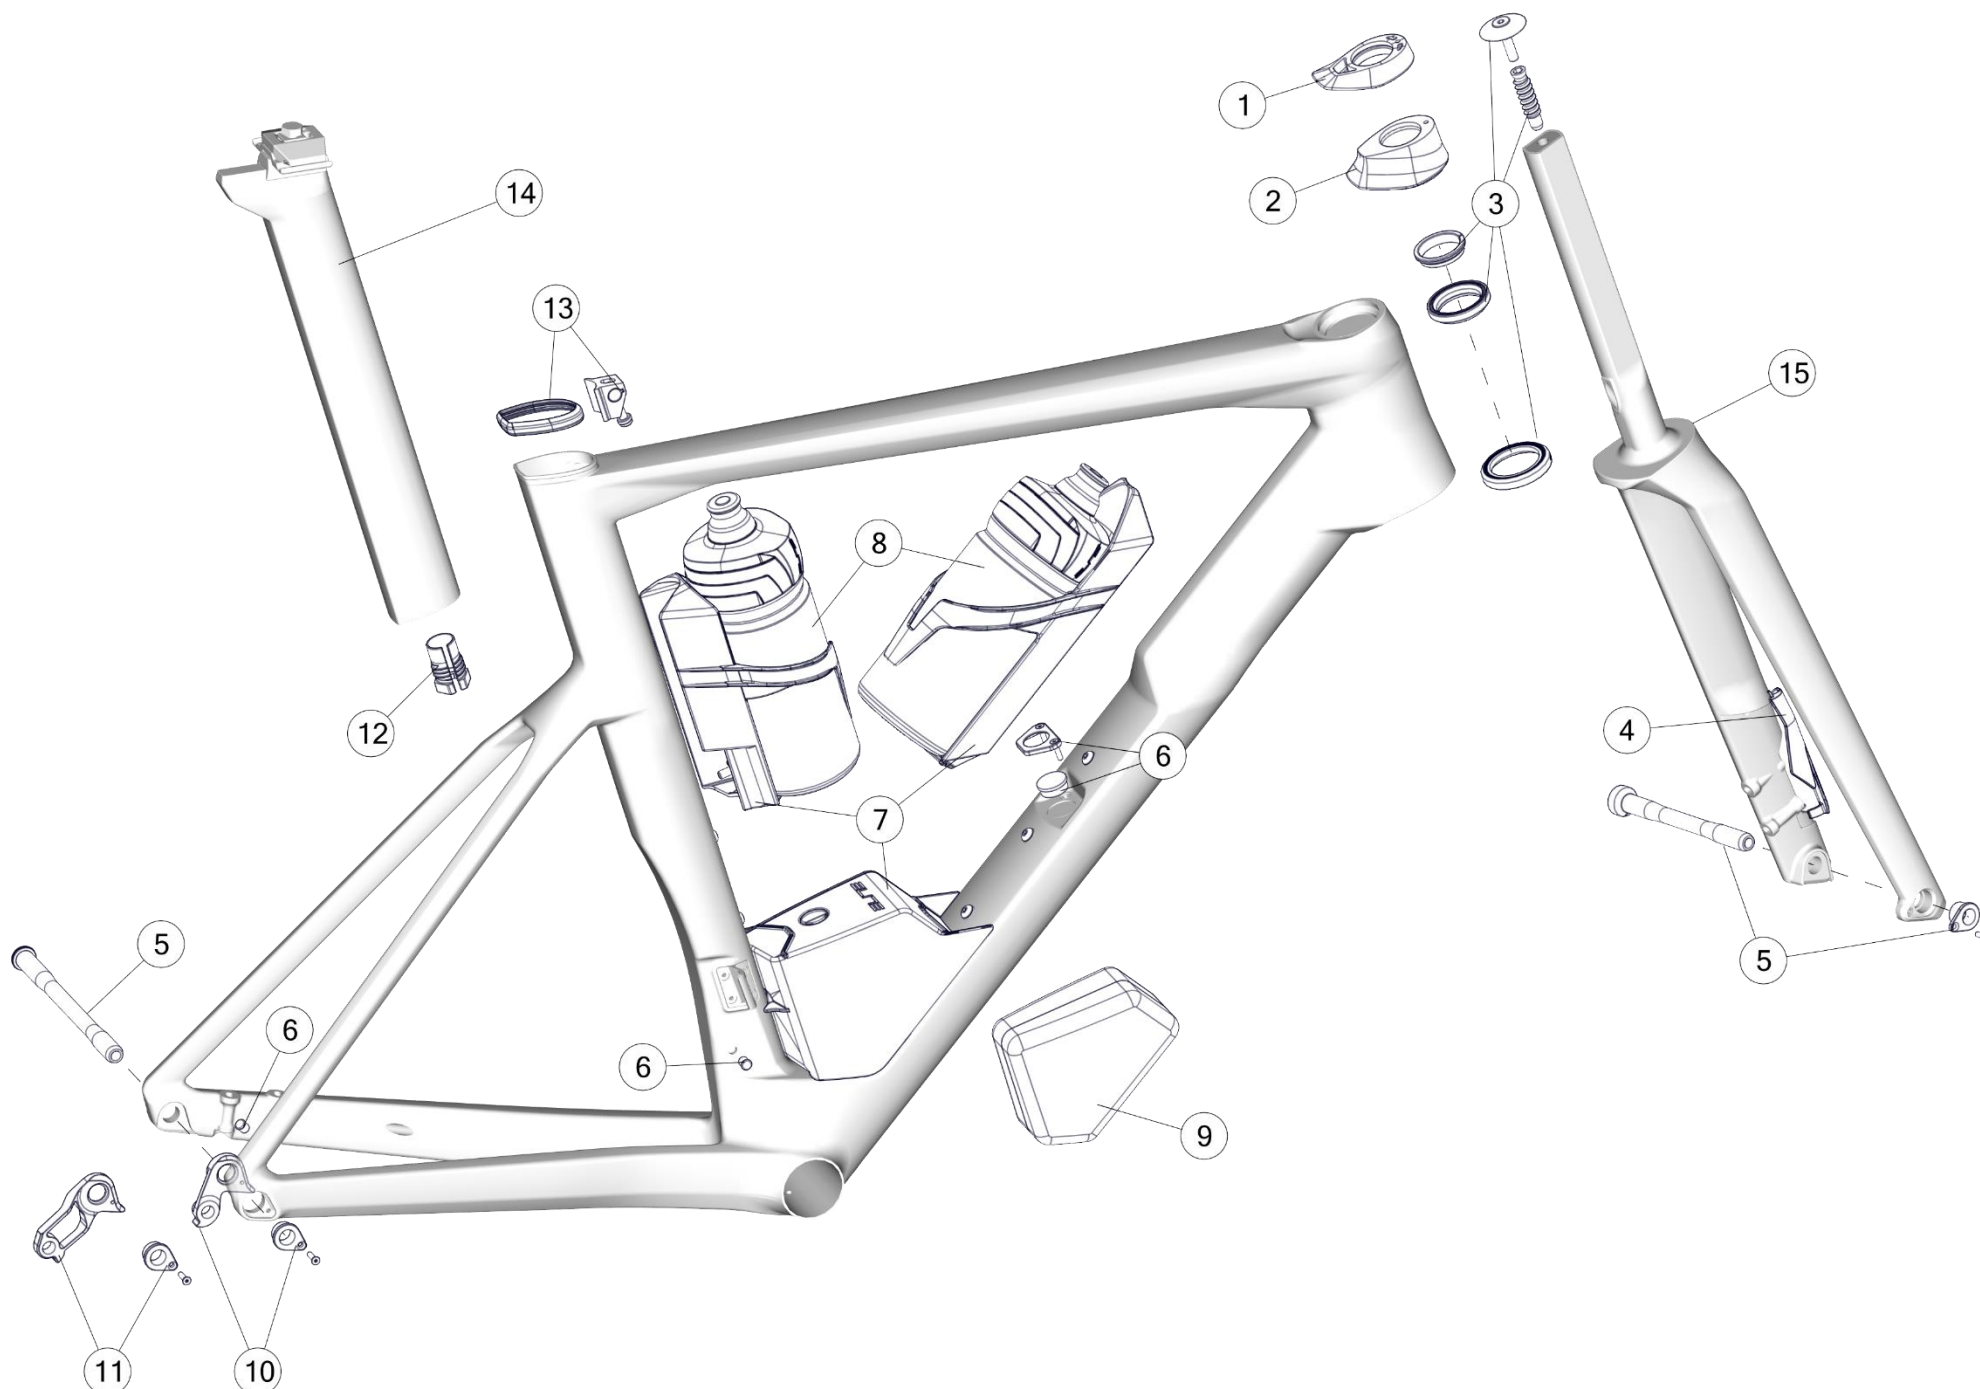

TIMEMACHINE 01 ROAD

Pos. N°	Part N°	Part Name	Description
1	301706	Timemachine Road 01 topcone low	12mm
2	301705	Timemachine Road 01 topcone high	27mm
3	301635	Timemachine 01 Road headset	
4	301639	Timemachine 01 Road rotor cover	
5	301628	Thru axle kit #1	front & rear axle, 12x1mm
6	301637	Cable guide #22	
7	301709	Aero module	
8	301711	Aero module Waterbottle	
9	301710	Aero module Innerbag	
10	301092	Dropout #58	Standard (Shimano/Sram)
10	302109	Dropout #70	12 speed (SRAM AXS)
11	301093	Dropout #59	Direct mount (Shimano only)
12	212500	Internal Battery Adapter	
13	301636	Seatpost clamp #22	
14	301640	Timemachine 01 Road seatpost	Adjustable offset, 300mm
15	30001928	Flat Steerer Fork TMR01 ONE 47-51 MY22	prp blk cbn
15	30001929	Flat Steerer Fork TMR01 ONE 54-61 MY22	prp blk cbn
15	30001930	Flat Steerer Fork TMR01 TWO 47-51 MY22	ant bru cbn
15	30001931	Flat Steerer Fork TMR01 TWO 54-61 MY22	ant bru cbn
15	30001932	Flat Steerer Fork TMR01 THREE 47-51 MY22	red blk cbn
15	30001933	Flat Steerer Fork TMR01 THREE 54-61 MY22	red blk cbn
15	30000630	Flat steerer fork TMR01 MOD 47-51 MY22	cbn blk blk
15	30000631	Flat steerer fork TMR01 MOD 54-61 MY22	cbn blk blk