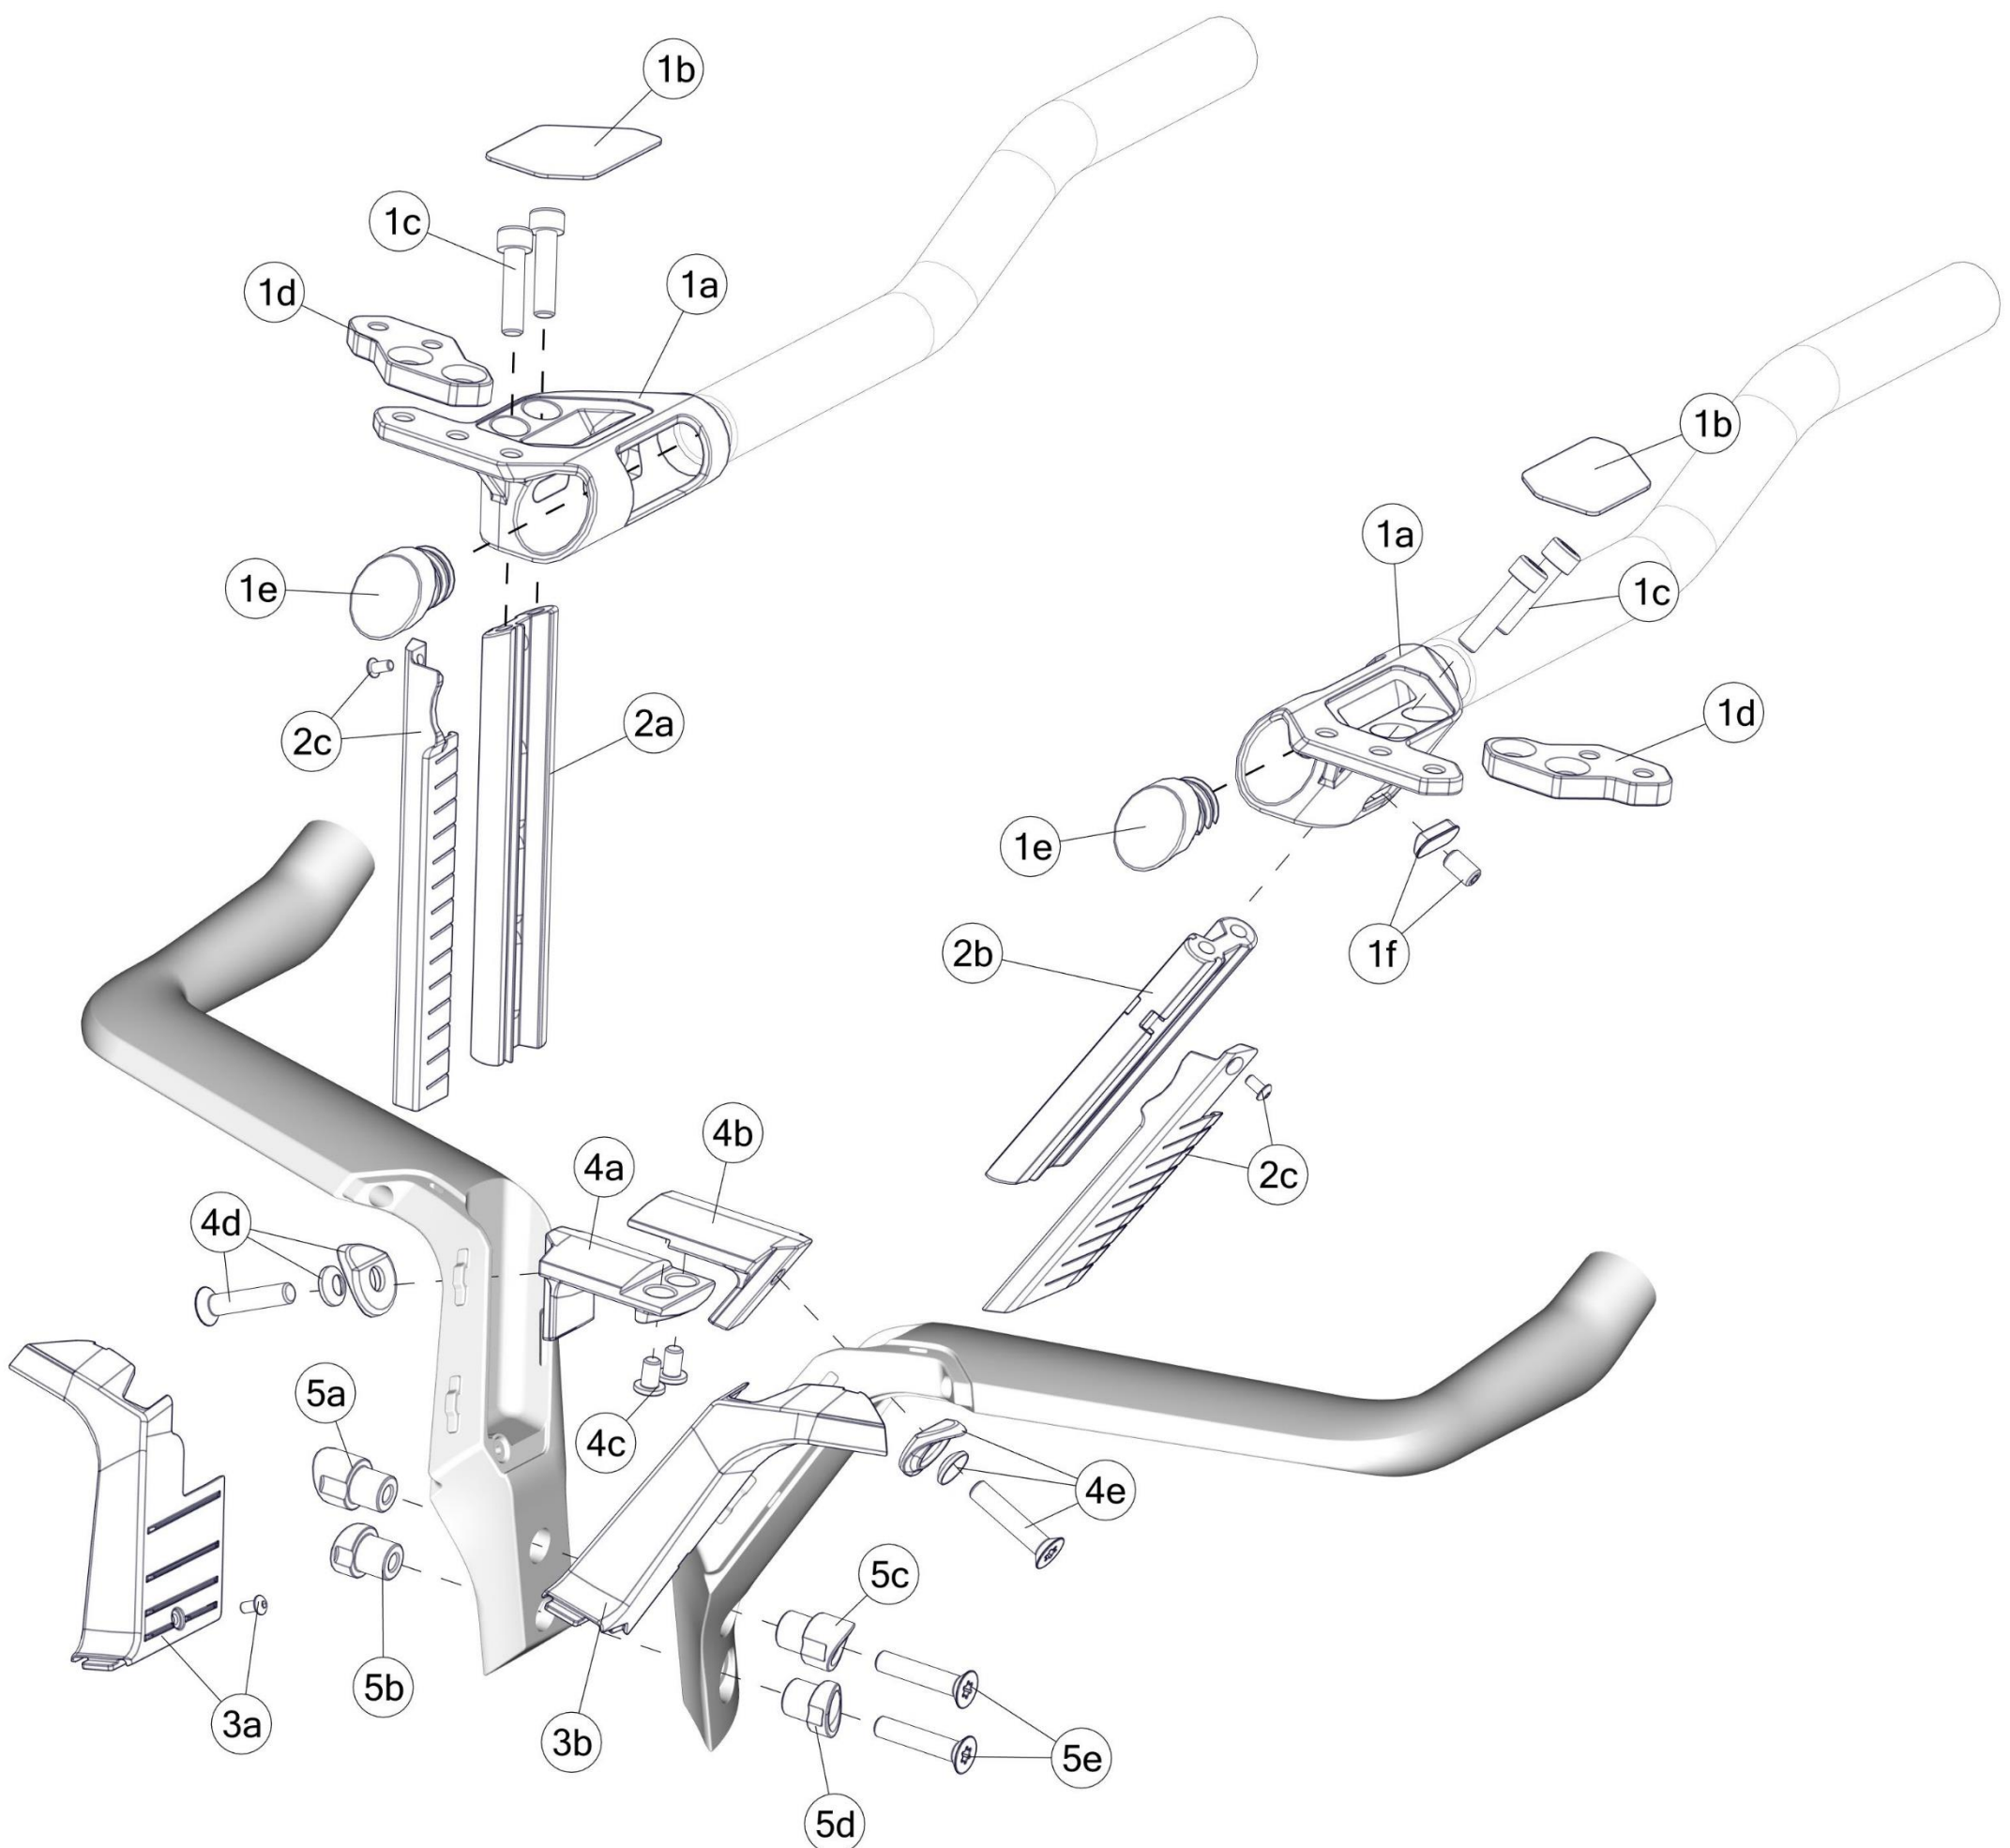

TIMEMACHINE 01 V-COCKPIT

Pos. N°	Part N°	Part Name	Description
1 - 5	300886	TM01 V-Cockpit - p2p	Extension bars not included
1	300828	TM01 Extension bracket kit	
2	300829	TM01 Slider kit	short & long
2c	300830	TM01 Slider covers	
3	300831	TM01 V covers	
4	300832	TM01 V-Cockpit bridge	
5	300833	TM01 V & Flat Cockpit bolt kit	
1b	300834	TM01 Extension cover plates	
1d	300877	TM01 Additional reach plates	incl. Bolts
1f	300878	TM01 Extension clamp	
1e	300961	TM01 Extension end plugs	
-	301687	TM01 V-Cockpit, angle brackets 10° left/right