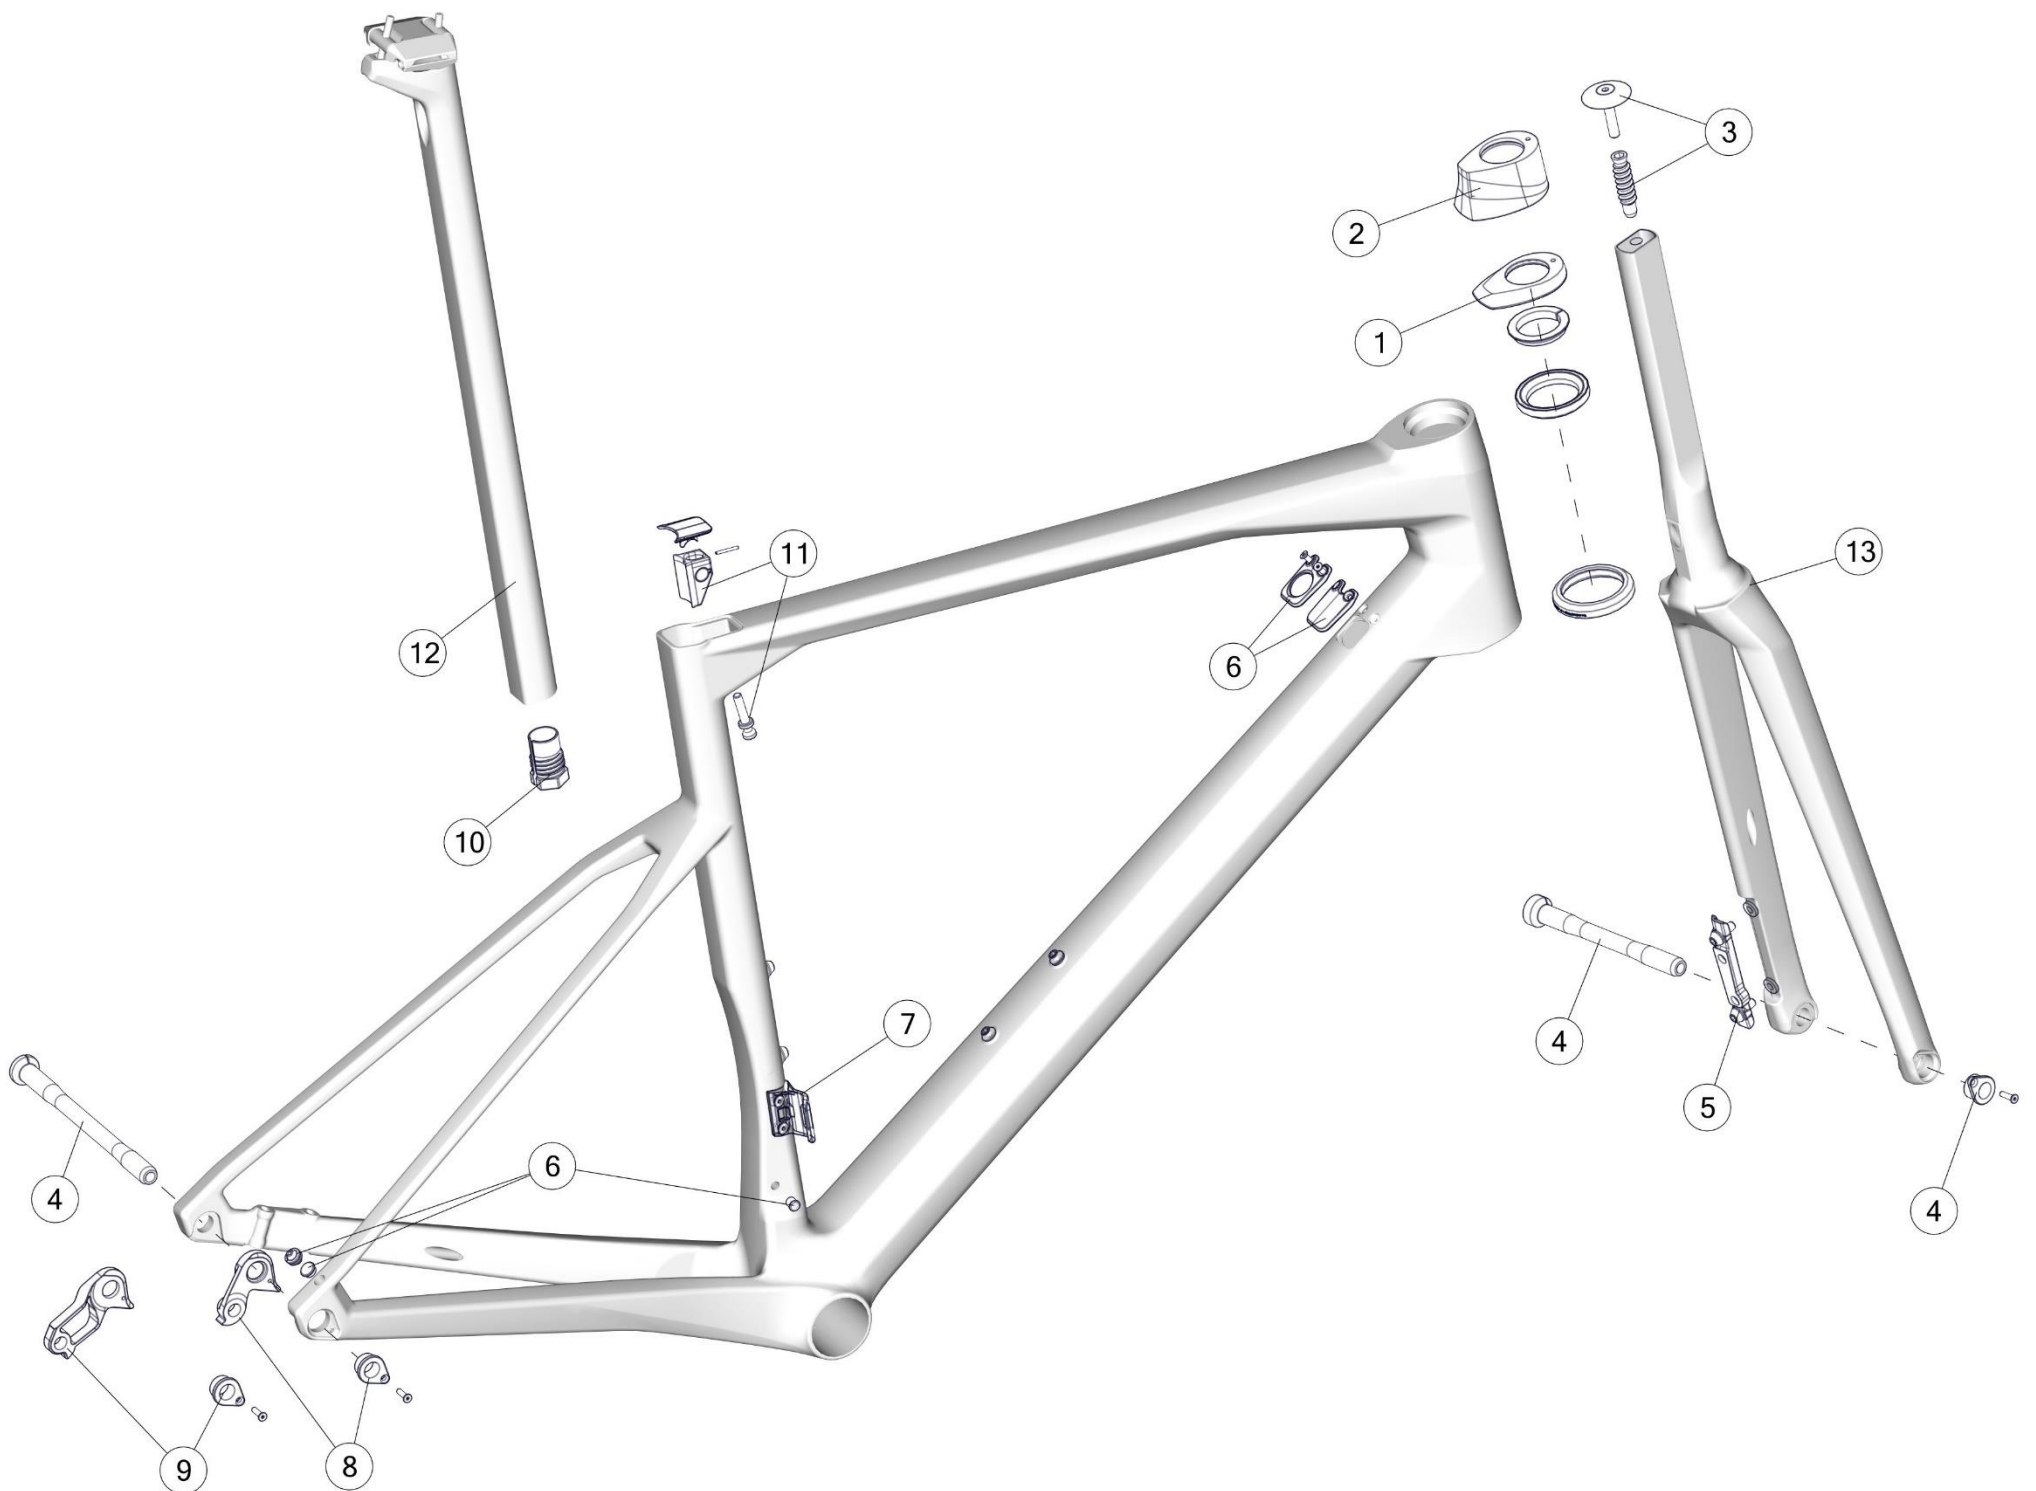

ROADMACHINE MPC

Pos. N°	Part N°	Part Name	Description
1+3	302093	Headset Roadmachine (w/low topcone)	
2	302084	Topcone ICS high 32 mm	
3	300695	ICS Carbon Disc Fork Topcap	
4	301628	Thru axle kit #1	front & rear axle, 12x1mm
5	30000715	Brake Mount Adapter RM01 / RM	black anodised
6	302092	Cable guide #23	mechanic/ electronic
7	300706	Roadmachine FD hanger	
8	301092	Dropout #58	Standard (Shimano/Sram)
9	301093	Dropout #59	Direct mount (Shimano only)
10	212500	Internal Battery Adapter	
11	30002095	Seatpost Clamp Roadmachine Mpc	
12	30002094	Seatpost RM Mpc, 15mm offset, 420mm	15mm offset
13	30002093	Flat Steerer Fork RM Mpc 51-58 MY22	UD Carbon