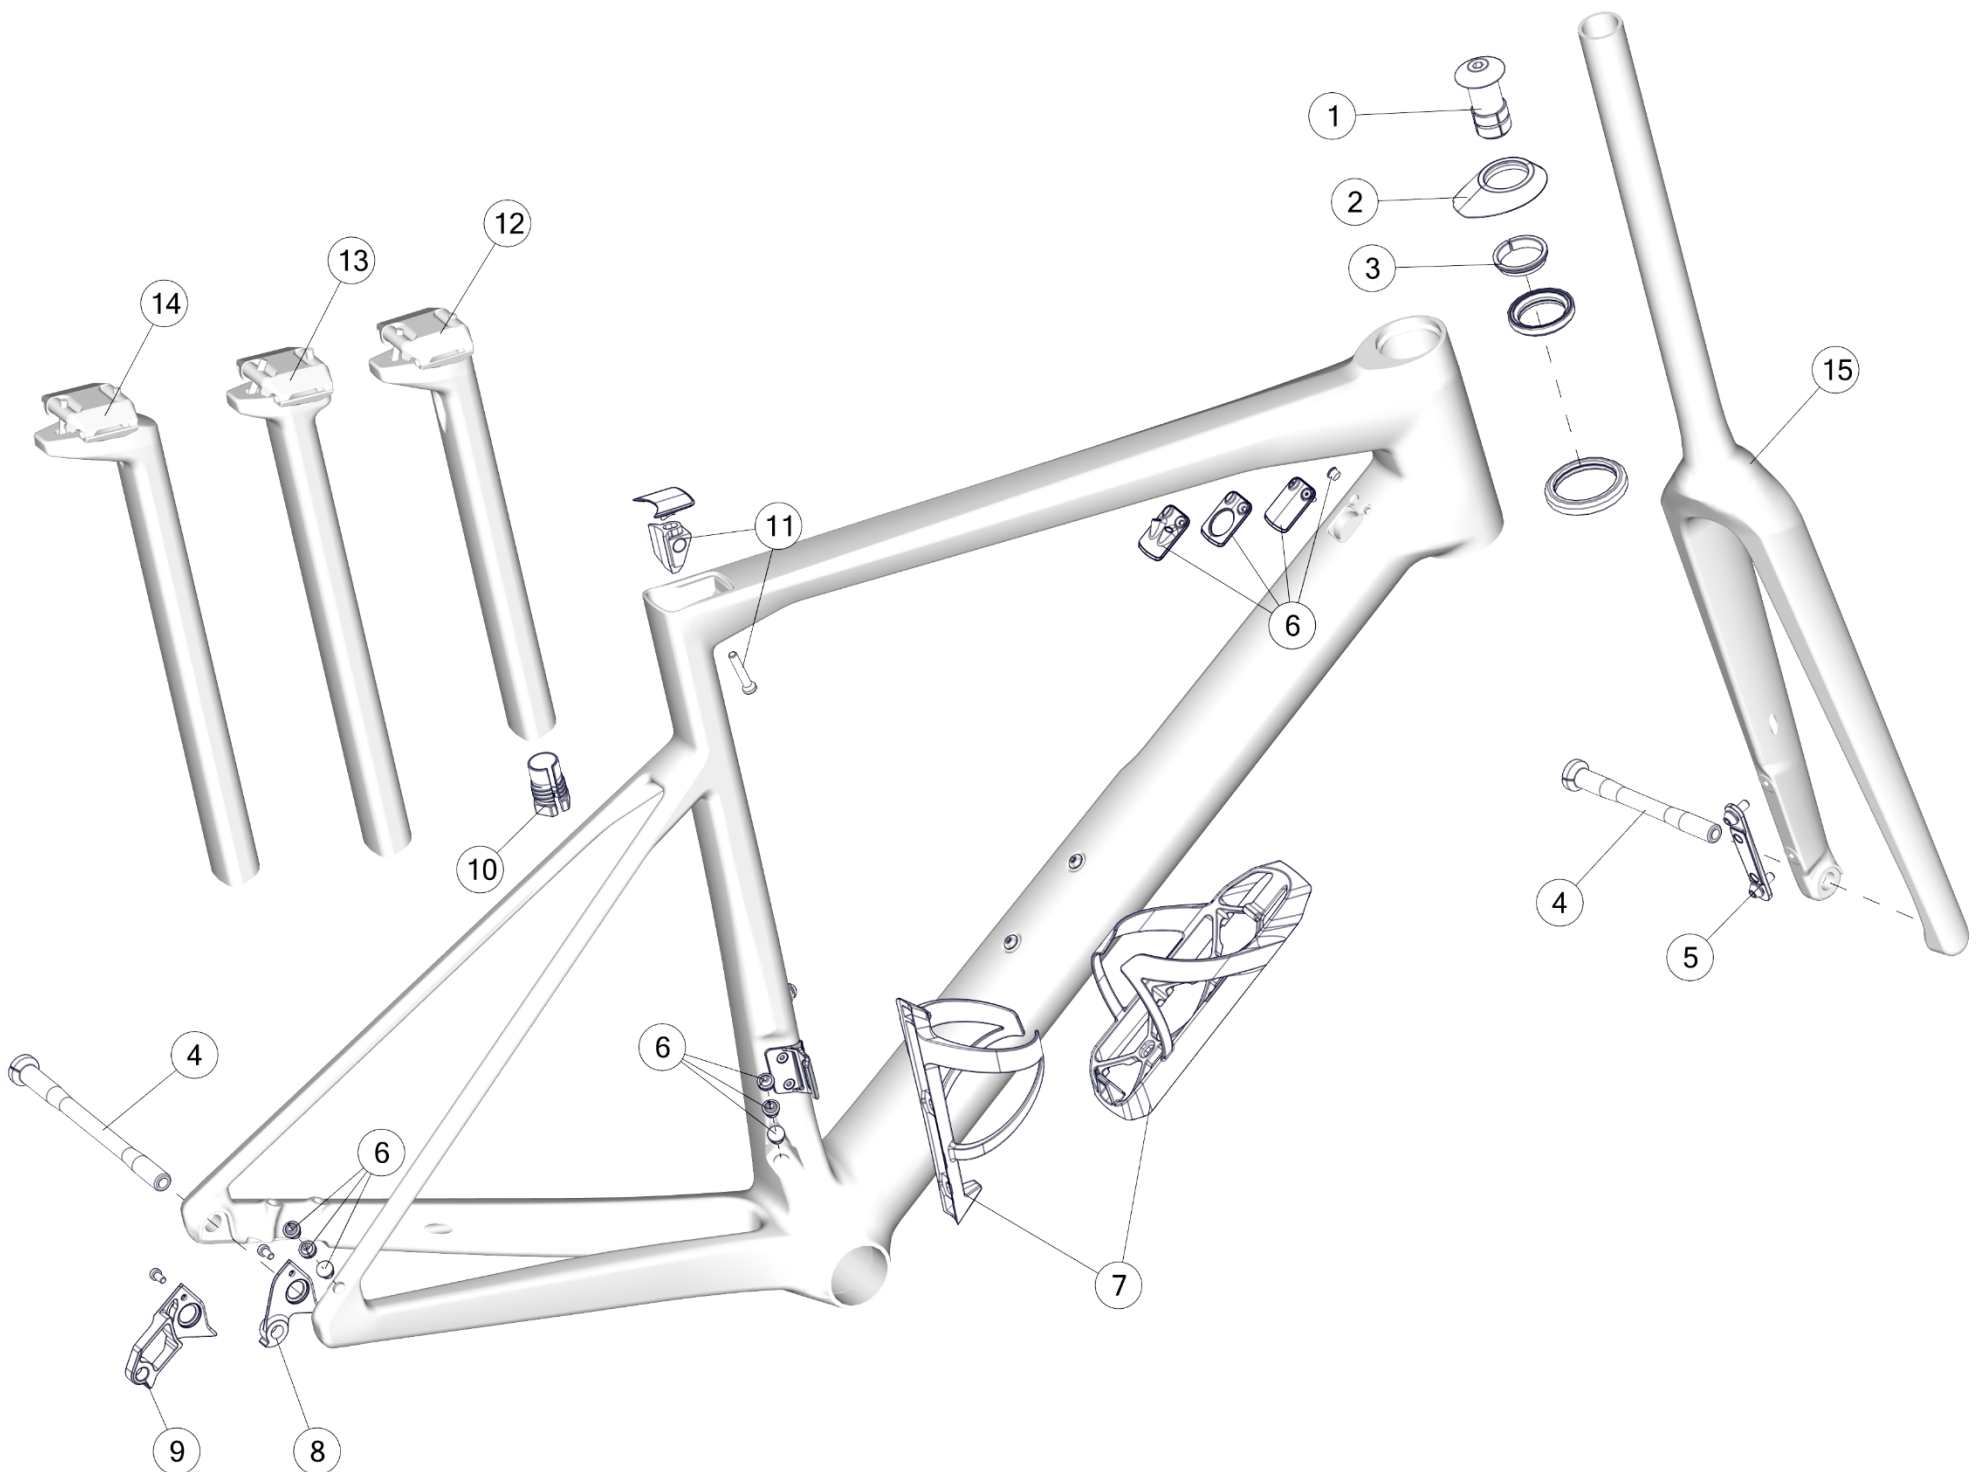

Pos. N°	Part N°	Part Name	Description
1	213682	Expander #2	
2	30000811	Topcone MY21 SLR for Round Steerer fork	
3	30000704	Headset Teammachine SLR01 / SLR	Headset w/o top cone
4	30000699	Stealth Axles Set Teammachine SLR01/SLR	
5	30000714	Brake Mount Adapter SLR01 / SLR	
6	30000713	Cable Guide Teammachine SLR downtube (Mechanical, Shimano Di2, Sram eTap)	for mechanical, Di2 and wireless
7	30000698	Aerocore Bottle Cages Set	
8	30000700	Dropout for Teammachine SLR01/SLR (Sram/Campagnolo/Shimano classic mount)	Standard (Shimano/Sram/Campa)
9	30000701	Dropout for Teammachine SLR01/SLR (Shimano direct mount)	Direct mount (Shimano only)
10	212500	Internal Battery Adapter	for S/P with foam core
10	219532	Battery adapter, compliance post	for S/P without foam core
11	30000702	Seatpost Clamp Teammachine SLR01 / SLR	incl. Both cover for all frame sizes
12	30000742	Seatpost SLR01 15mm OFFSET - p2p	stealth
13	30000741	Seatpost SLR01 0mm OFFSET - p2p	stealth
14	30000743	Seatpost SLR01 30mm OFFSET - p2p	Stealth
15	30001825	Fork SLR ONE 47-51 MY22	cbn iri iri
15	30001826	Fork SLR ONE 54-61 MY22	cbn iri iri
15	30001827	Fork SLR TWO 47-51 MY22	iri bru bru
15	30001828	Fork SLR TWO 54-61 MY22	iri bru bru
15	30001829	Fork SLR THREE 47-51 MY22	pet red red
15	30001830	Fork SLR THREE 54-61 MY22	pet red red
15	30001831	Fork SLR FOUR 47-51 MY22	blu bru ora
15	30001832	Fork SLR FOUR 54-61 MY22	blu bru ora
15	30001833	Fork SLR FIVE 47-51 MY22	red blk wht
15	30001834	Fork SLR FIVE 54-61 MY22	red blk wht
15	30000649	Fork SLR SIX 47-51 MY22	gry blk red
15	30000650	Fork SLR SIX 54-61 MY22	gry blk red
15	30001835	Fork SLR SEVEN 47-51 MY22	blk wht wht
15	30001836	Fork SLR SEVEN 54-61 MY22	blk wht wht