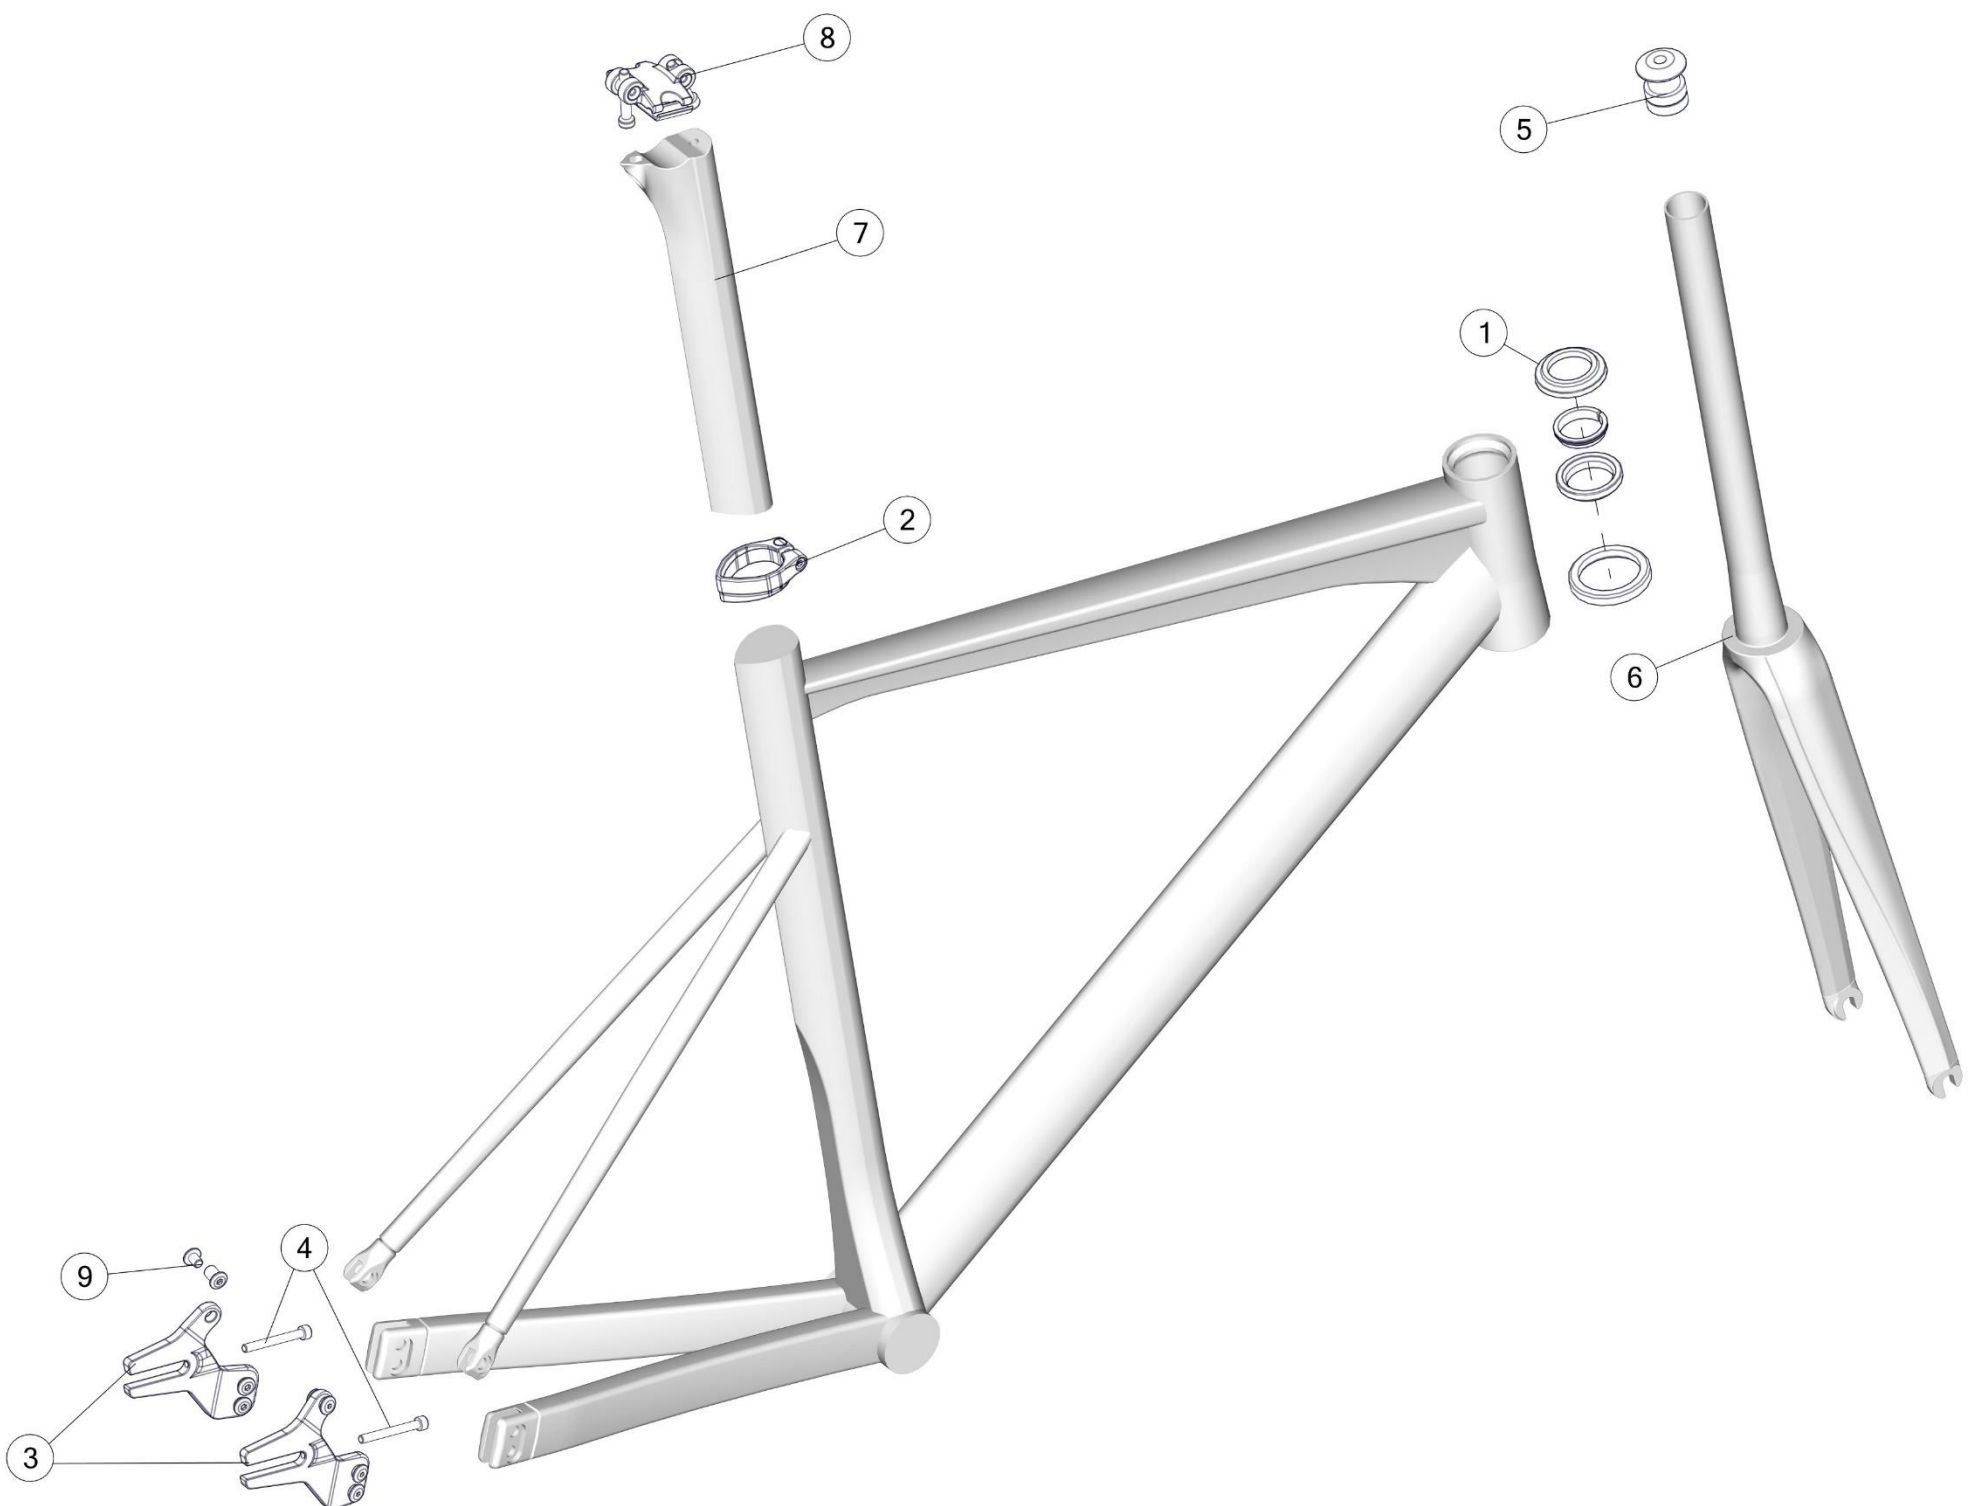

TRACKMACHINE TR02

Pos. N°	Part N°	Part Name	Description
1	213695	Headset VP-B153AC	Black
2	220926	Seatpost Clamp # 15	Black
3	213701	Dropout # 43	Silver
4	213702	Axle Adjuster # 2	Silver
5	213682	Expander #2	Black/silver
6	215420	Fork 14-R4, naked UD carbon	Black
7	212516	Airfoilpost 400mm, neutral gloss	UD Carbon
7	212517	Airfoilpost 320mm, neutral gloss	UD Carbon
8	215741	Saddle clamp # 3	silver