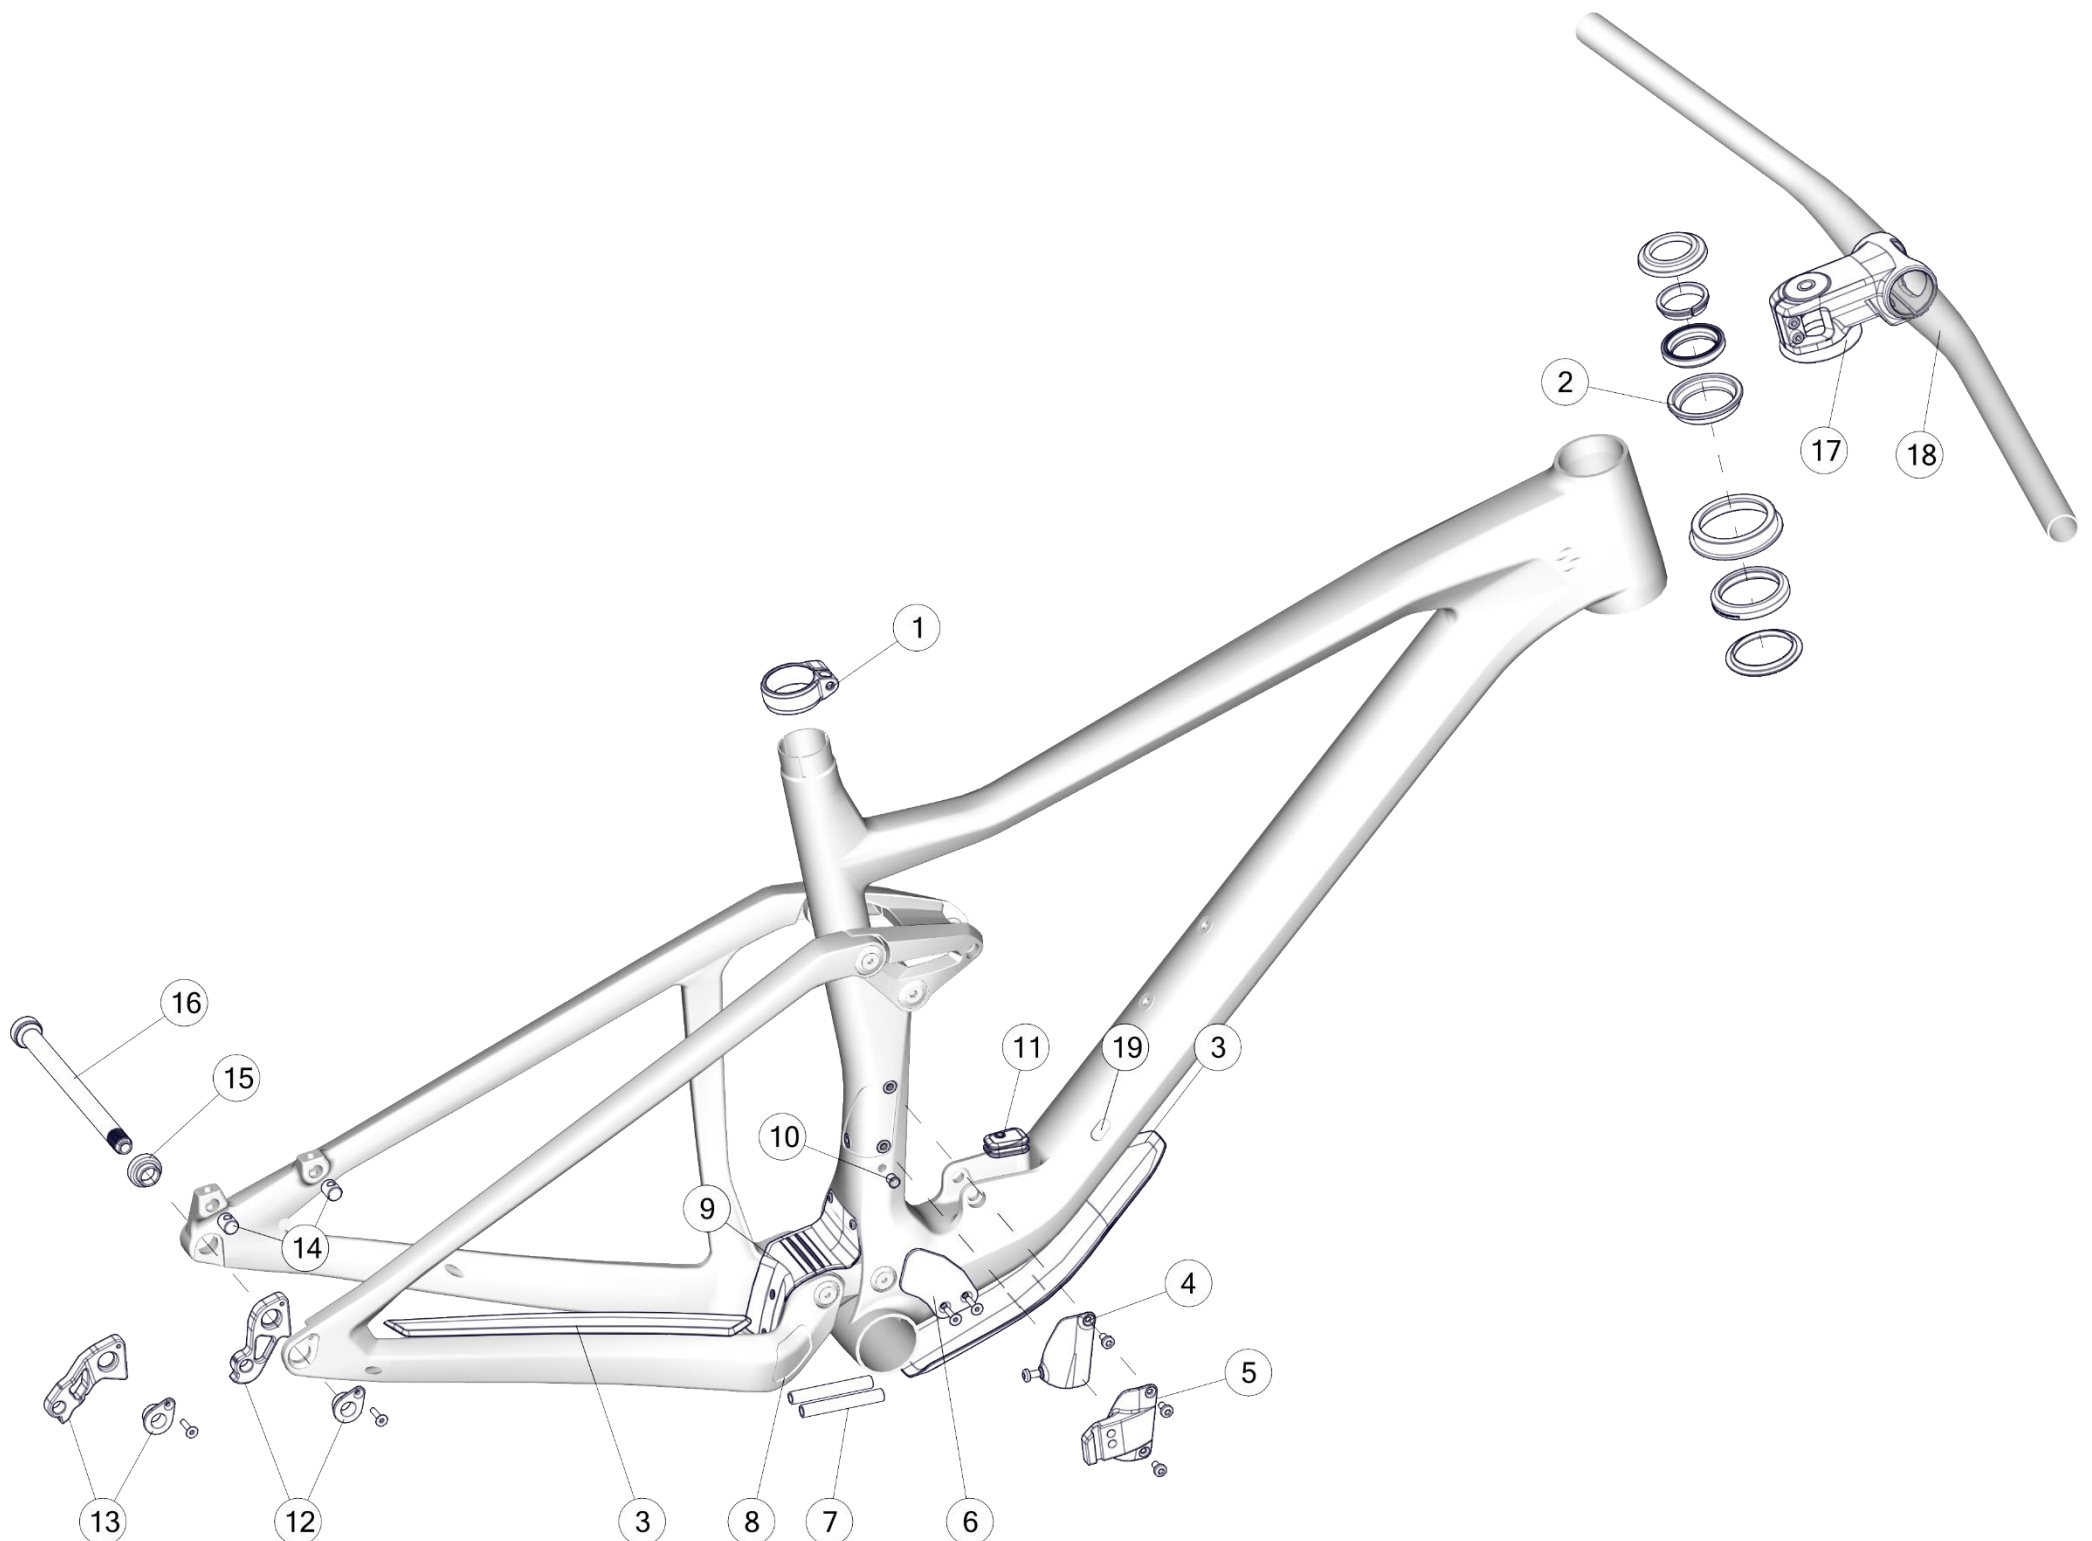

SPEEDFOX

Pos. N°	Part N°	Part Name	Description
1	207460	Raceclamp	Sandblasted black anodized
2	300467	Headset A45AC1	
3	301199	speedfox agonist C/S and D/T protection	
4	301195	speedfox agonist FD Cover	
5	301194	speedfox agonist FD Hanger	
6	221315	Chaincatcher SF01/02 29	
7	301204	Cable guide tubes	10 pcs/set
8	301200	speedfox01 agonist01 650b & 29" Anti chainsuck plate	
9	301196	Lowerlink protection	
10	213693	Di2 plug kit # 2 - black	10 pcs/set
11	301203	Shock remote rubber seal	5 pcs/set
12	301701	Dropout #65	Standard (Shimano/Sram)
13	301702	Dropout #66	Direct mount (Shimano only)
14	215670	post mount bolt $\bar{A}$~10x11.6mm, silver	
15	301193	speedfox 01 agonist 01 Dropout bushing kit	10 pcs/set
16	301696	Thru axle kit #5	Black, M12x1mm
17	301713006925	Stem MSM01 Stealth 50mm	including top cap, top cap bolt and topcones for Fourstroke/ Twostroke ($\varnothing$55mm) and Agonist/ Speedfox ($\varnothing$ 49.5mm)
17	301713006926	Stem MSM01 Stealth 60mm	
17	301713006927	Stem MSM01 Stealth 70mm	
18	30000746	Handlebar Mountainbike Flat Bar FB01, 760mm	760mm
19	224042	Cable exit cover	
-	30000716	Bottom Bracket Protection Sticker for Speedfox / Agonist