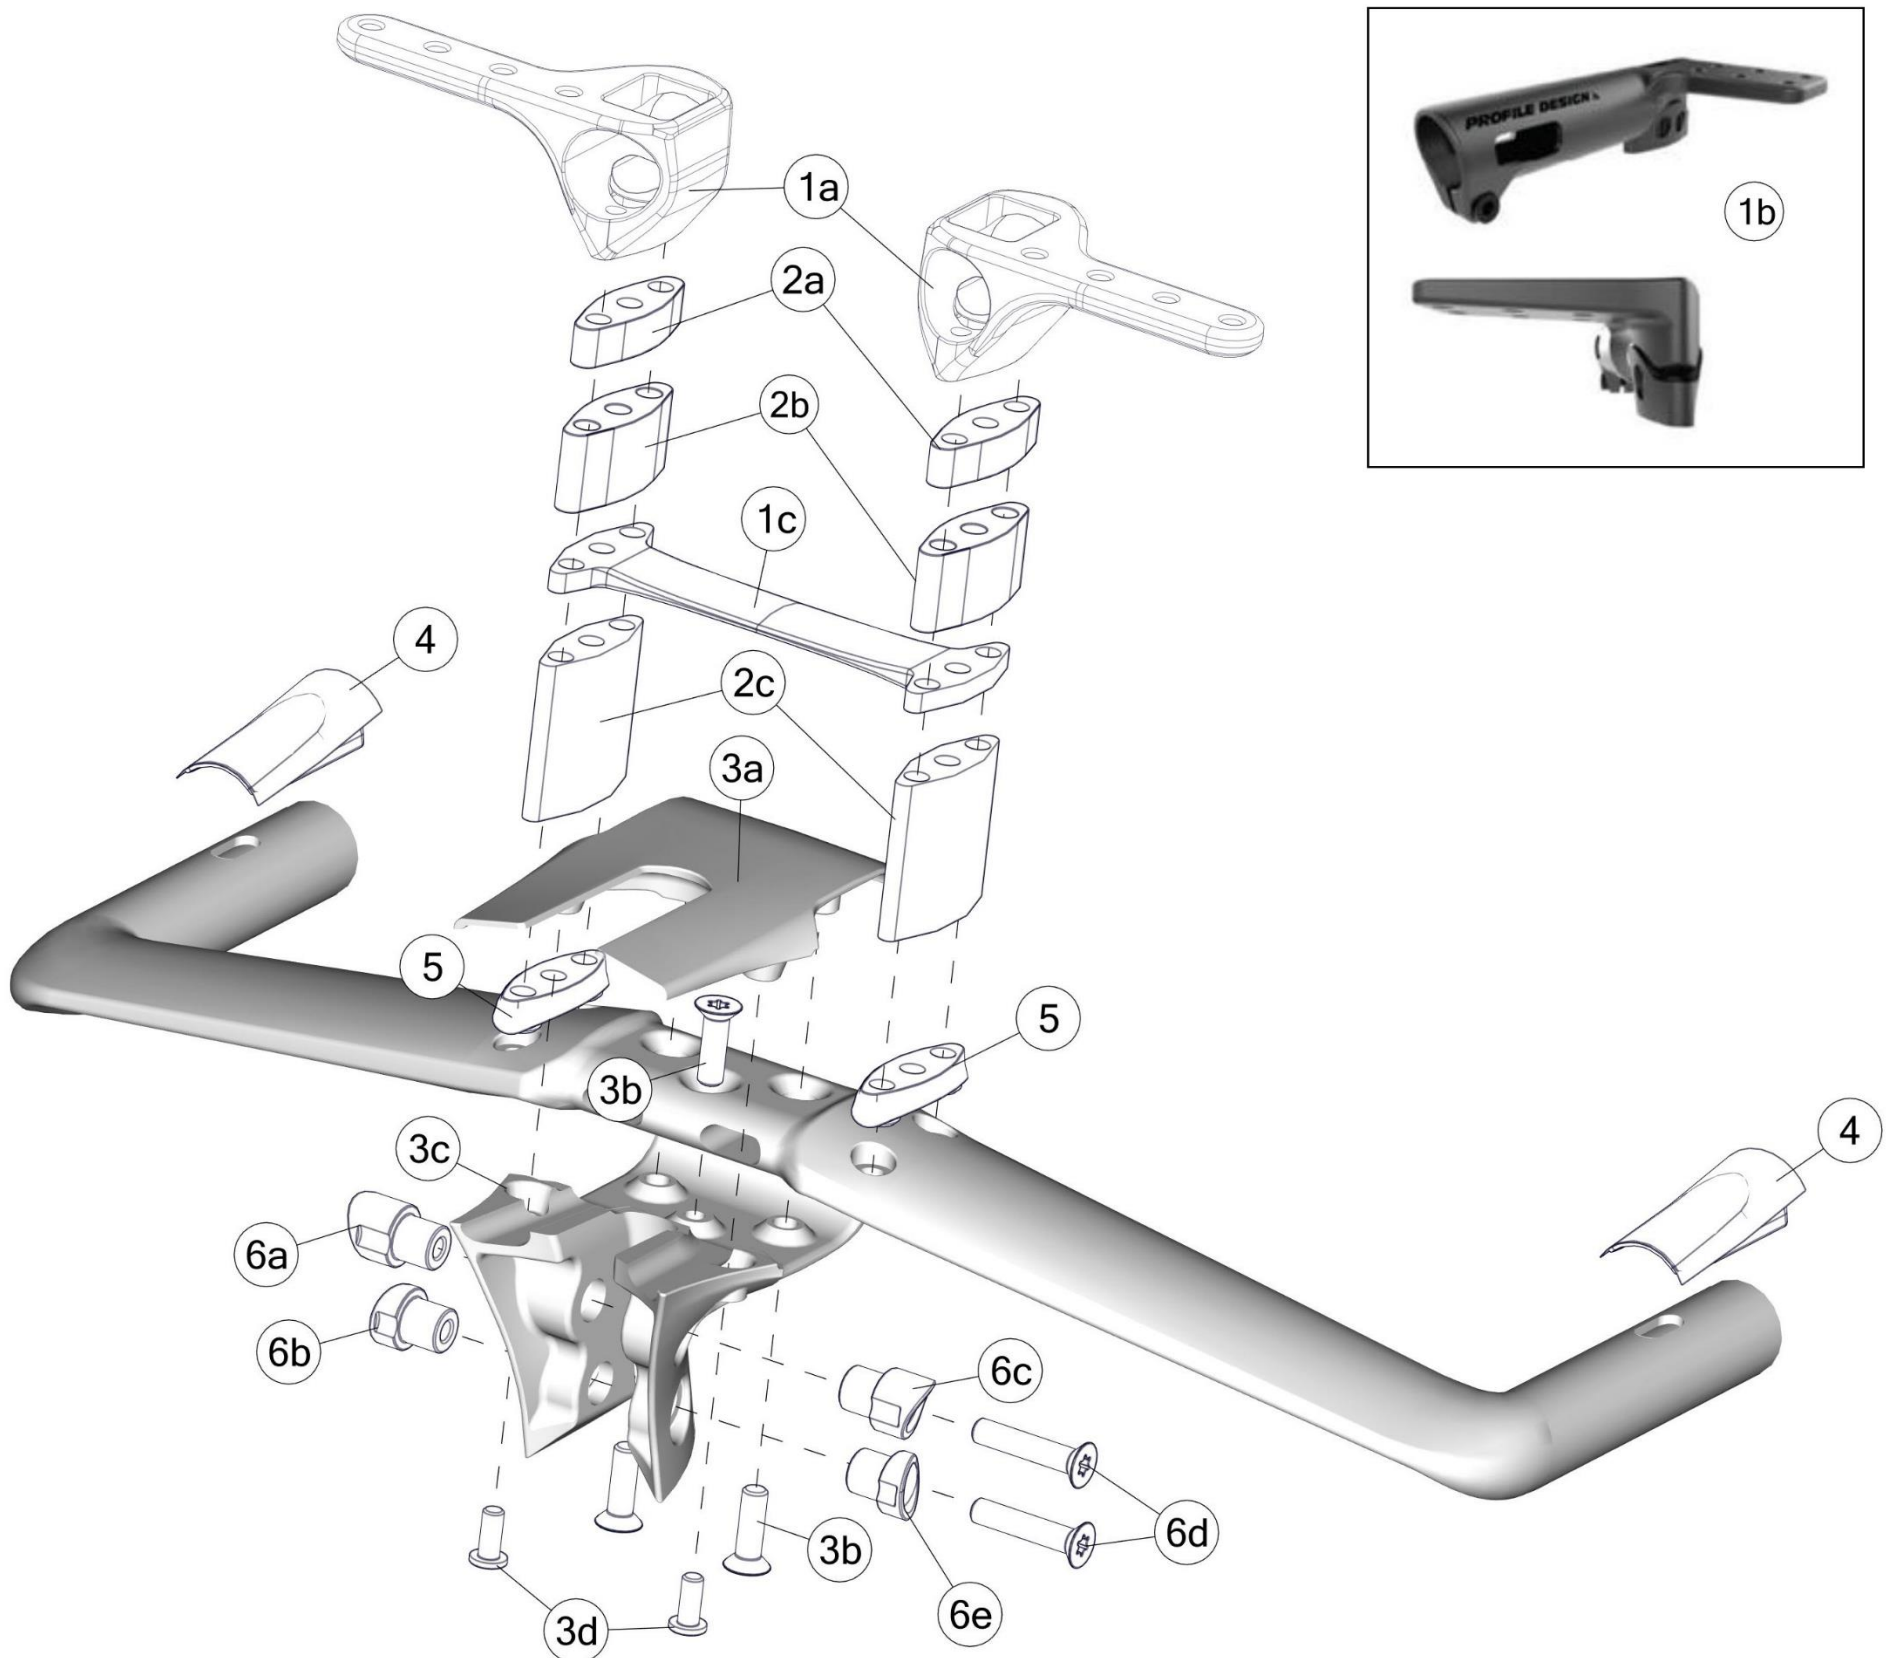

TIMEMACHINE 01 FLAT COCKPIT

Pos. N°	Part N°	Part Name	Description
1 - 6	300887	TM01 Flat-Cockpit - p2p	Extension bars not included
1a+ 1c	300816	Riser bracket kit	Fixed extension angle
1b + 1c	30000721	Angled Riser Bracket Kit	Adjustable extension angle
2	300817	Riser bolt kit	incl. Bolts 25-95mm, spacers in 5,10,20 and 40mm height
3+6	300825	TM01 Flat adapter	
4	300826	TM01 Hand stopper	10 pcs/set
5	300827	TM01 Spacer interface	10 pcs/ set
6	300833	TM01 V & Flat Cockpit bolt kit