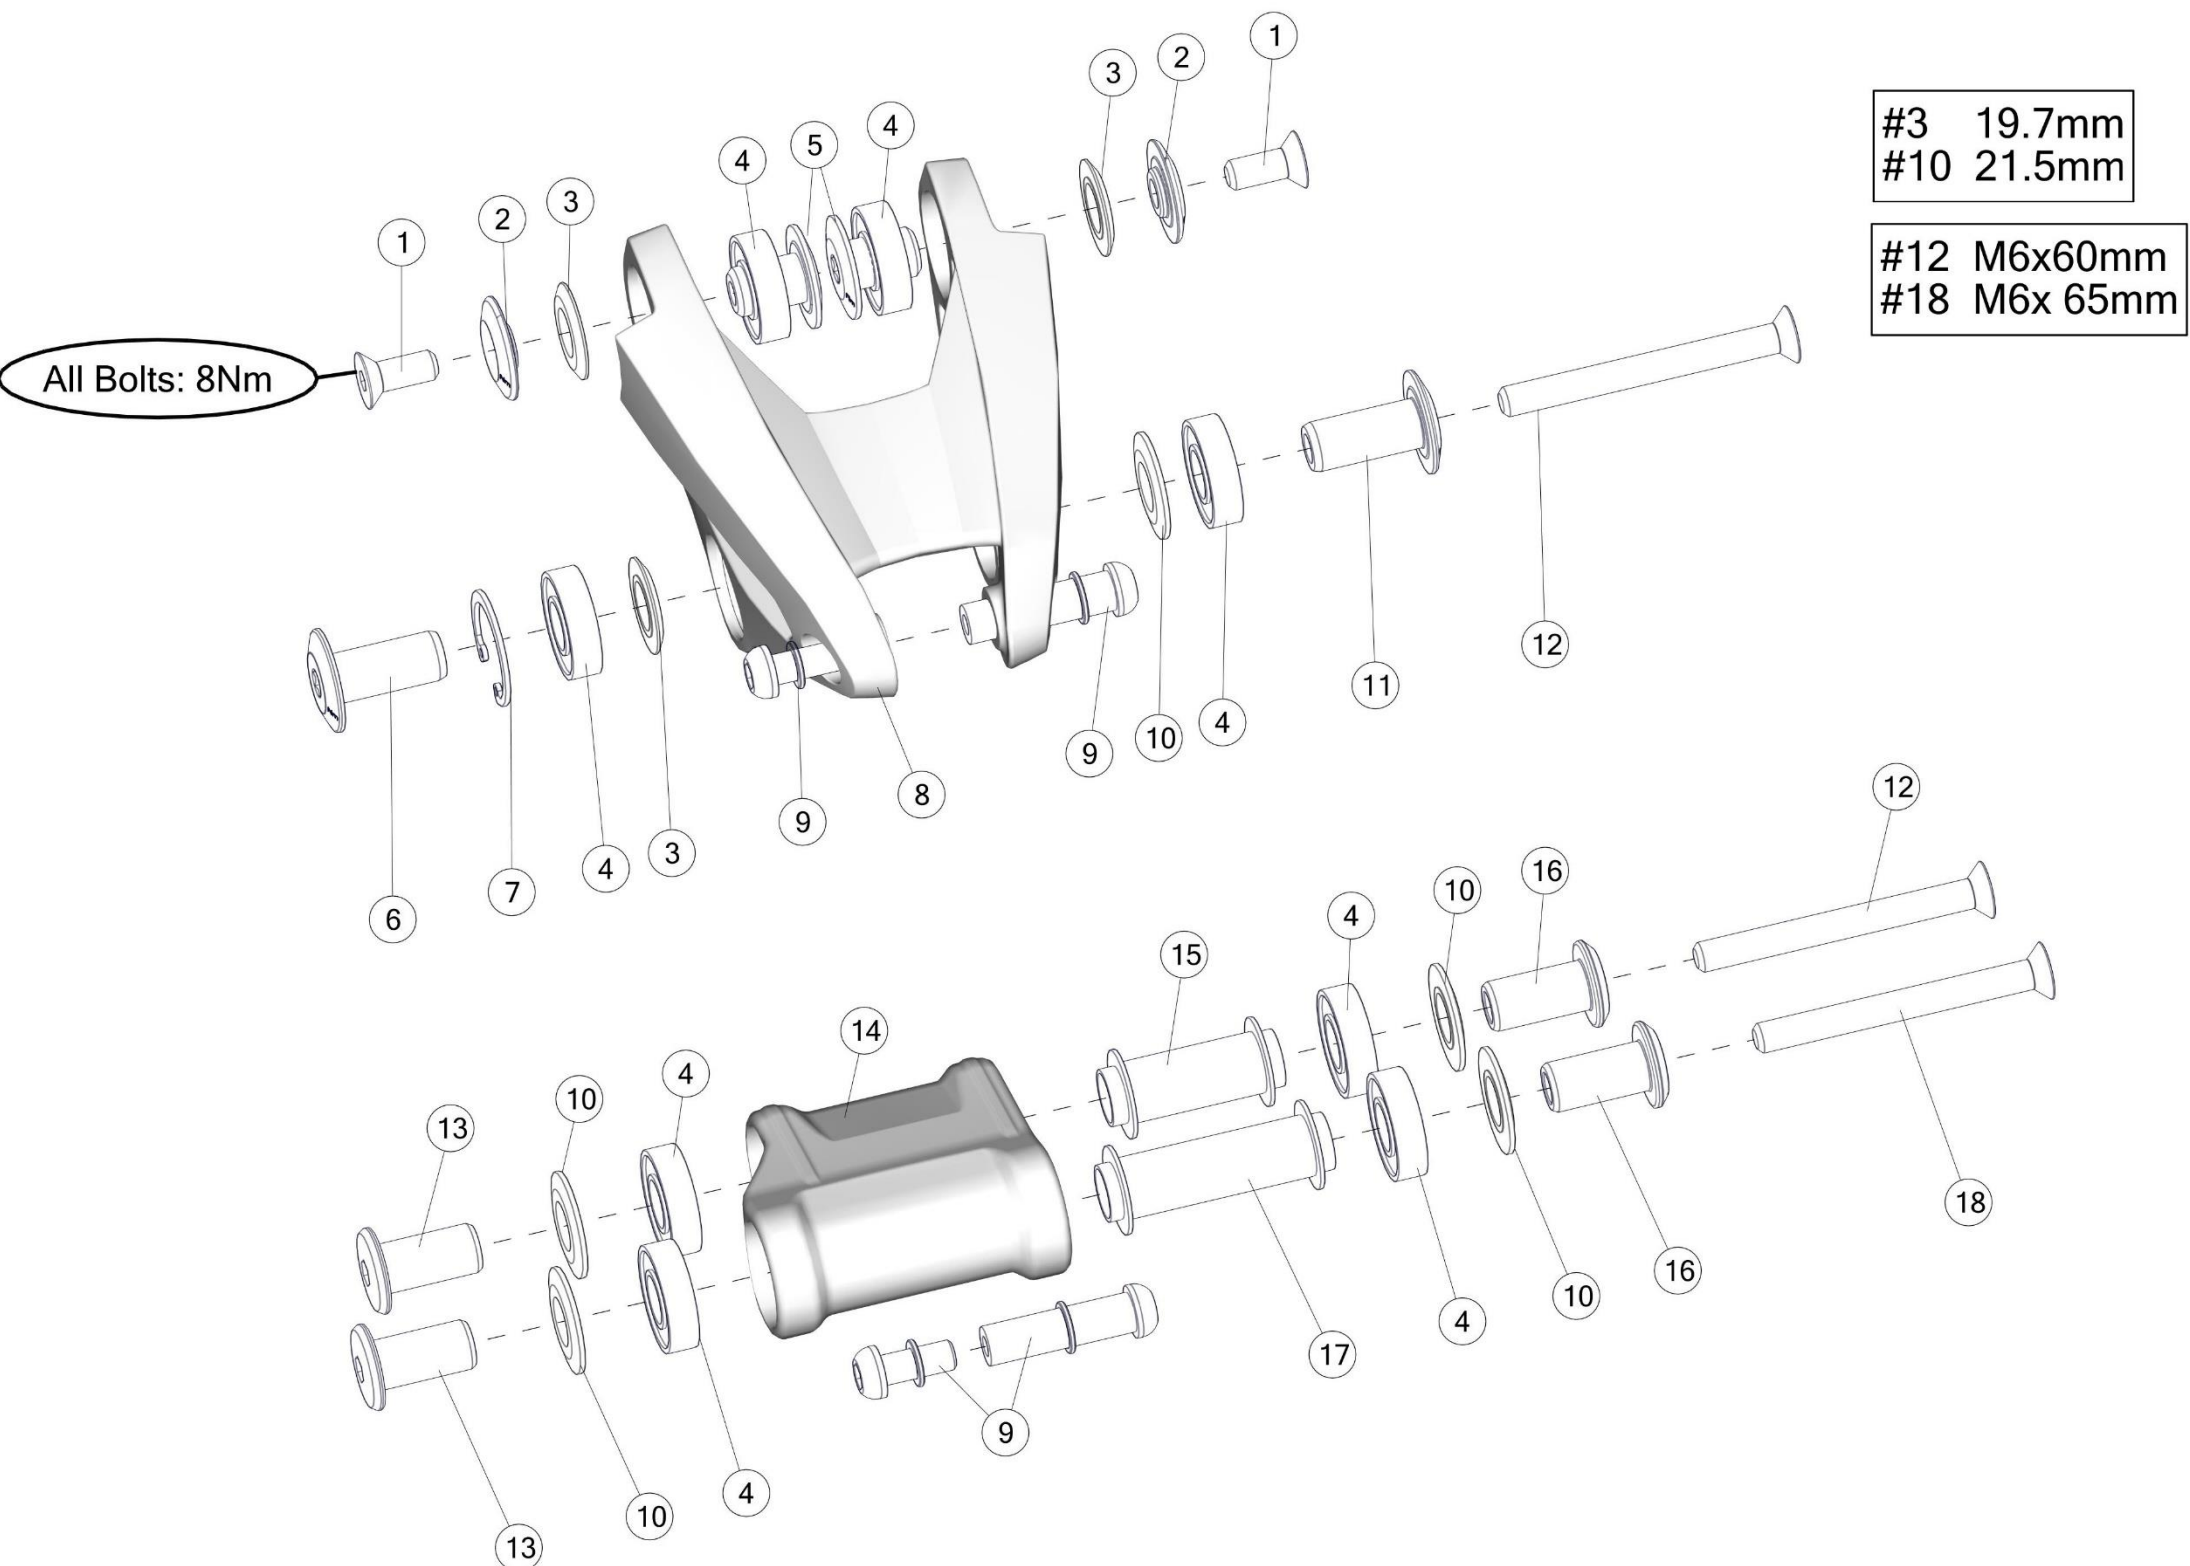

SPEEDFOX SUSPENSION PARTS

Pos. N°	Part N°	Part Name	Description
8	301191	speedfox agonist Rockerarm	Sandblasted black anodized
14	301192	speedfox agonist Lowerlink	Sandblasted black anodized
1-7/10-13/15-18	301206	Bolt kit #24	
3/4/10	301207	Bearing kit #2	
9	208505	Rear shock bolt set # 1	
-	300490	MTT-APS Toolkit