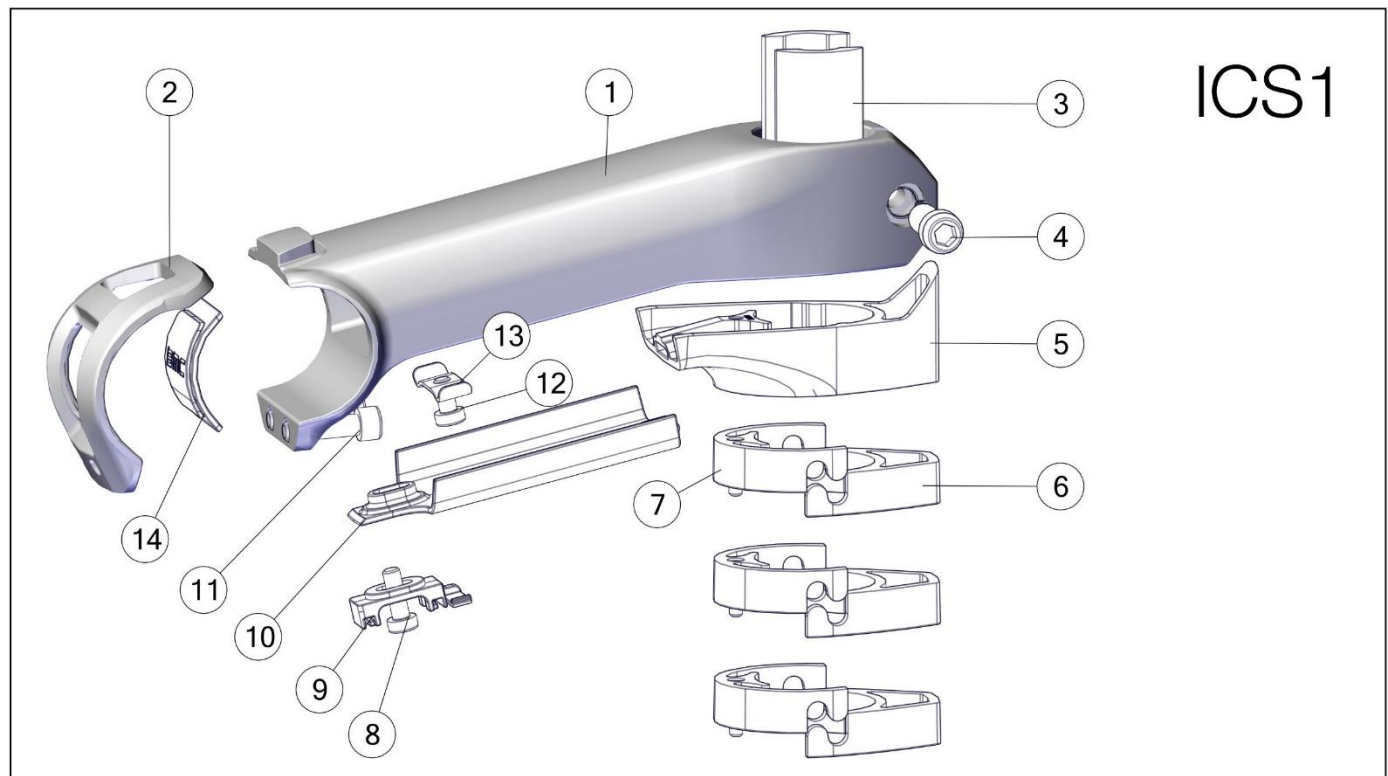

ICS1 & ICS0° STEM

Pos. N°	Part N°	Part Name	Description	Angle
1 - 14	300881	Stem ICS01, 90mm	Sandblasted / black anodized	-12.5°
1 - 14	300882	Stem ICS01, 100mm	Sandblasted / black anodized	-12.5°
1 - 14	300883	Stem ICS01, 110mm	Sandblasted / black anodized	-12.5°
1 - 14	300884	Stem ICS01, 120mm	Sandblasted / black anodized	-12.5°
1 - 14	300885	Stem ICS01, 130mm	Sandblasted / black anodized	
5	302221	Stem ICS01 Lower Stem Cover – Round Steerer*	To fit stem to round steerer forks	
5/ 6+7 (3 pair)	301281	ICS01 stem PA spacer kit	Polyamid	
3 - 13	301651	ICS01 stem part kit	Including all covers (#10)	
14	300996	ICS01 stem faceplate cover		
1 - 5, 8 - 11, 15	30001795	Stem ICS 0°, 55mm - p2p	w/o top cone or spacer including single mount	
1 - 5, 8 - 11, 15	30001796	Stem ICS 0°, 70mm - p2p		
1 - 5, 8 - 11, 15	30001797	Stem ICS 0°, 80mm - p2p		
1 - 5, 8 - 11, 15	30001798	Stem ICS 0°, 90mm - p2p		
1 - 5, 8 - 11, 15	30001799	Stem ICS 0°, 100mm - p2p		
15,16,18	30000718	Alloy Computer Mount for ICS2, ICS01 and ICS0° Stems with Wahoo and Garmin inserts, including Single and Double Alloy brackets	Aluminium	

*Attention: #302221 does not fit with ICS0° stem!

ICS1