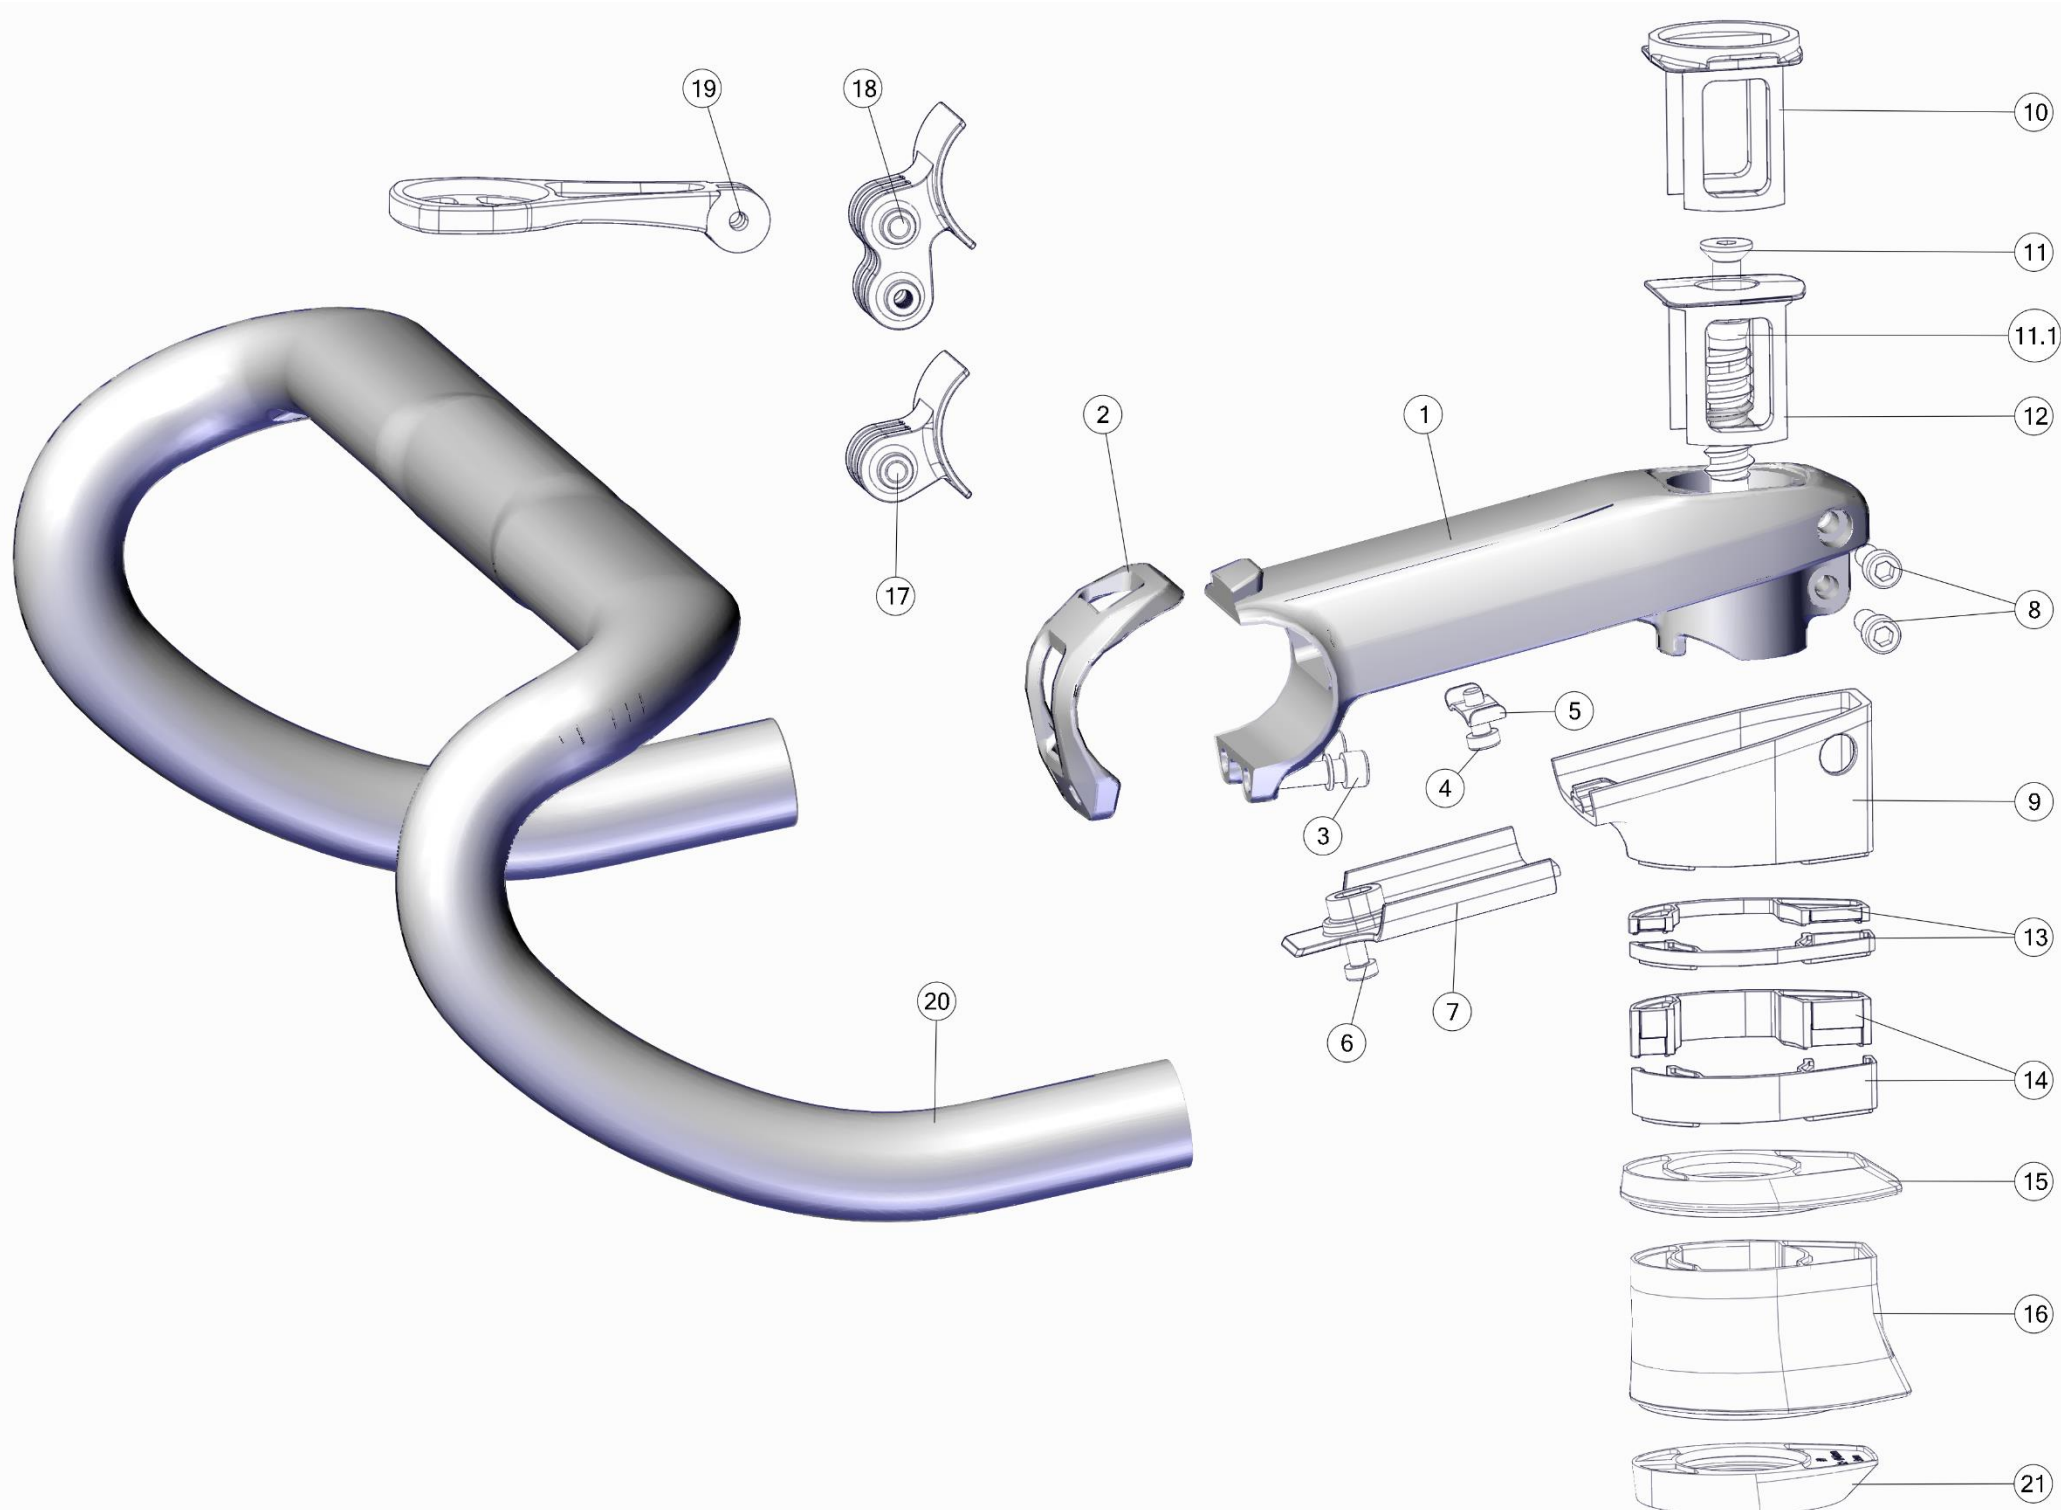

Roadmachine MY17-19 are not compatible with ICS2 top cones and stem

ICS2 stem cannot be used in combination with round steerer forks (SLR, Roadmachine, SLR02, Roadmachine 02)