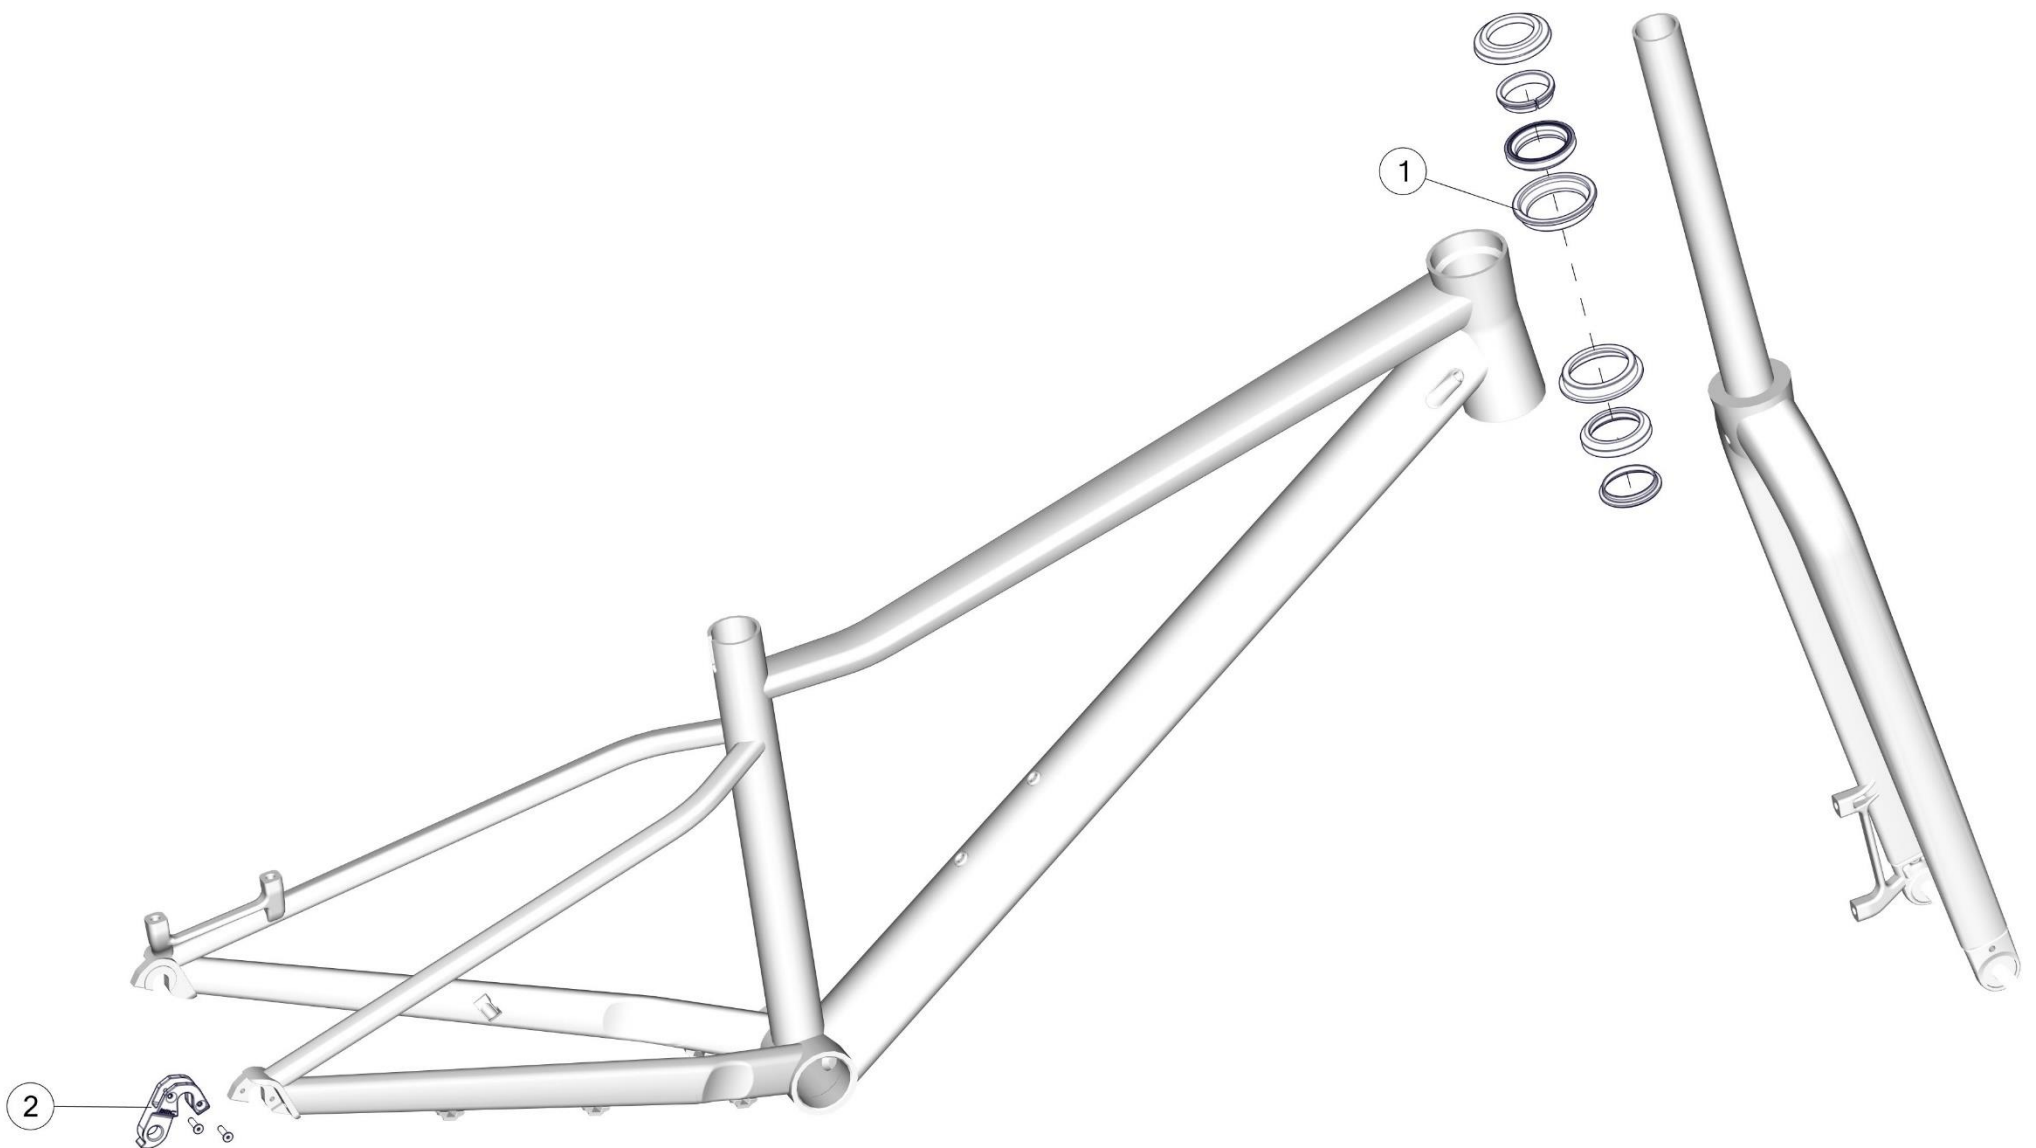

# TWOSTROKE 01

Pos. N°	Part N°	Part Name	Description
1	30000703	Topcone Standard Stem Fourstroke 01, Twostroke 01	Topcone for round spacers/stems
2	301737	Fourstroke 01 headset	Crown race, bearings, compression ring
3	30000710	Fork Stopper Twostroke 01	
4	30000712	Chain Guide Twostroke 01	
5	301741	Fourstroke 01 chainstay protector	
6	301701	Dropout #65	Standard (Shimano/Sram)
7	301702	Dropout #66	Direct mount (Shimano only)
8	301769	Thru axle kit #6	
9	30000711	Seatpost Adapter (D-Shape to 27.2 round) and Seatpost Clamp for Twostroke 01	including adapter for round seatpost
10	30001805	Seatpost RM01 0mm OFFSET - p2p	0mm offset, 430mm
11	301713006925	Stem MSM01 Stealth 50mm	including top cap, top cap bolt and topcones for Fourstroke/ Twostroke (Ø55mm) and Agonist/ Speedfox (Ø 49.5mm)
11	301713006926	Stem MSM01 Stealth 60mm	
11	301713006927	Stem MSM01 Stealth 70mm	

# TWOSTROKE AL

Pos. N°	Part N°	Part Name	Description
1	30000703	Topcone Standard Stem Fourstroke 01, Twostroke 01	Topcone for round spacers/stems
2	301737	Fourstroke 01 headset	Upper & lower bearing and compression ring For Twostroke AL ONE, TWO, THREE
2	30001761	Headset Twostroke AL Eco	Crown race, bearings, compression ring & top cone For Twostroke AL FOUR, FIVE, SIX
3	300660	Chainstay protector VLF-314	Black
4	30000855	Dropout # 73	Black
5	30000706	Axle Kit #8	Black

# TWOSTROKE 20/24

Pos. N°	Part N°	Part Name	Description
1	300661	Headset FSA NO.10P	Black
2	30000878	Dropout # 74	black