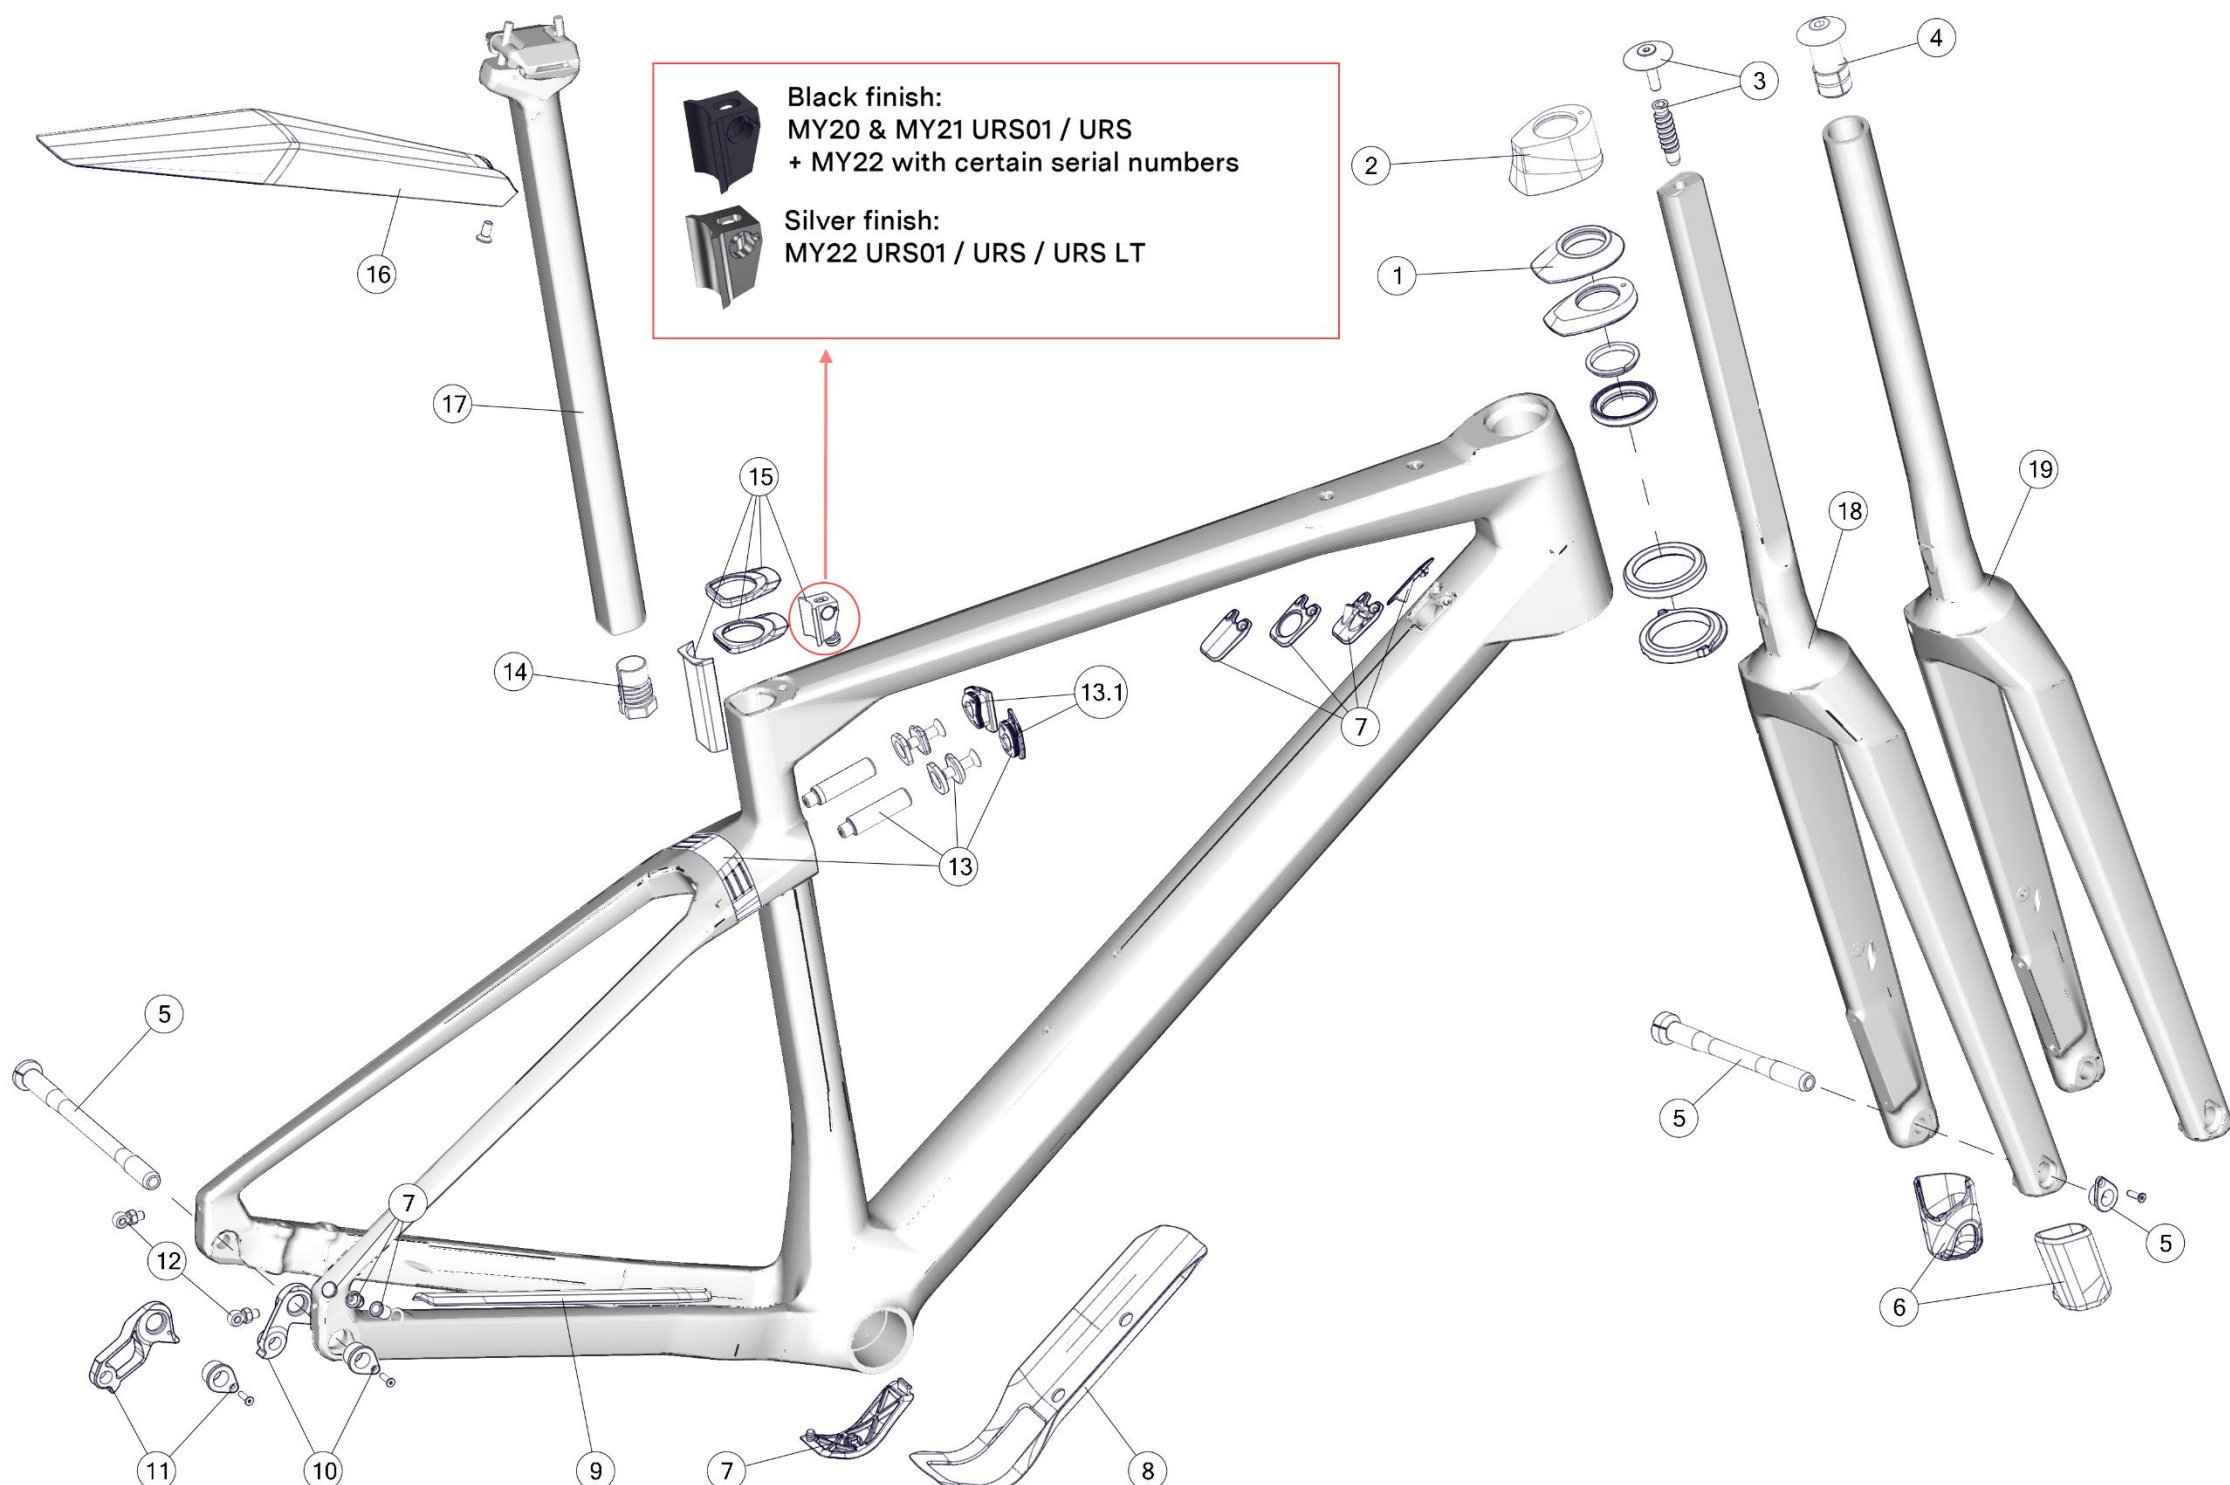

Pos. N°	Part N°	Part Name	Description
1+3	302090	Headset URS	incl. low topcones for flat and round steerer fork
2	302084	Topcone ICS high 32 mm	for flat steerer only
3	300695	ICS Carbon Disc Fork Topcap	
4	213682	Expander #2	
5	301628	Thru axle kit #1	front & rear axle, 12x1mm
6	30001765	URS Rock Socks	black rubber
7	302087	Cable guide #24	mechanic/ electronic
8	302089	URS D/T Protector	black rubber
9	302171	URS chainstay protector	black rubber
10	301092	Dropout #58	Standard (Shimano/Sram)
11	301093	Dropout #59	Direct mount (Shimano only)
12	216673	Fender mount	Silver
13	302088	URS MTT kit	
13.1	30000879	URS MTT CVR	4 pcs/set
14	212500	Internal Battery Adapter	
15	302086	Seatpost clamp #25*	Black finish. Incl. round seatpost adapter, MY21
15	30002100	Seatpost clamp #30	Silver finish. Incl. round seatpost adapter, MY22
15.1	30003217	URS Seat Tube Seal	3x D-shape, 2x dropper post
16	302085	D-fender mudguard	
17	30001805	Seatpost RM01 0mm OFFSET - p2p	0mm offset, 430mm
18	30001952	Flat Steerer Fork URS01 ONE S/M MY22	red cbn grn
18	30001953	Flat Steerer Fork URS01 ONE L/XL MY22	red cbn grn
18	30001954	Flat Steerer Fork URS01 TWO S/M MY22	blu yel gry
18	30001955	Flat Steerer Fork URS01 TWO L/XL MY22	blu yel gry
18	30001956	Flat Steerer Fork URS01 THREE S/M MY22	sce blu wht
18	30001957	Flat Steerer Fork URS01 THREE L/XL MY22	sce blu wht
19	30001958	Round Steerer Fork URS ONE VAR1 MY22	mco red grn
19	30001959	Round Steerer Fork URS ONE VAR2 MY22	blu yel mco