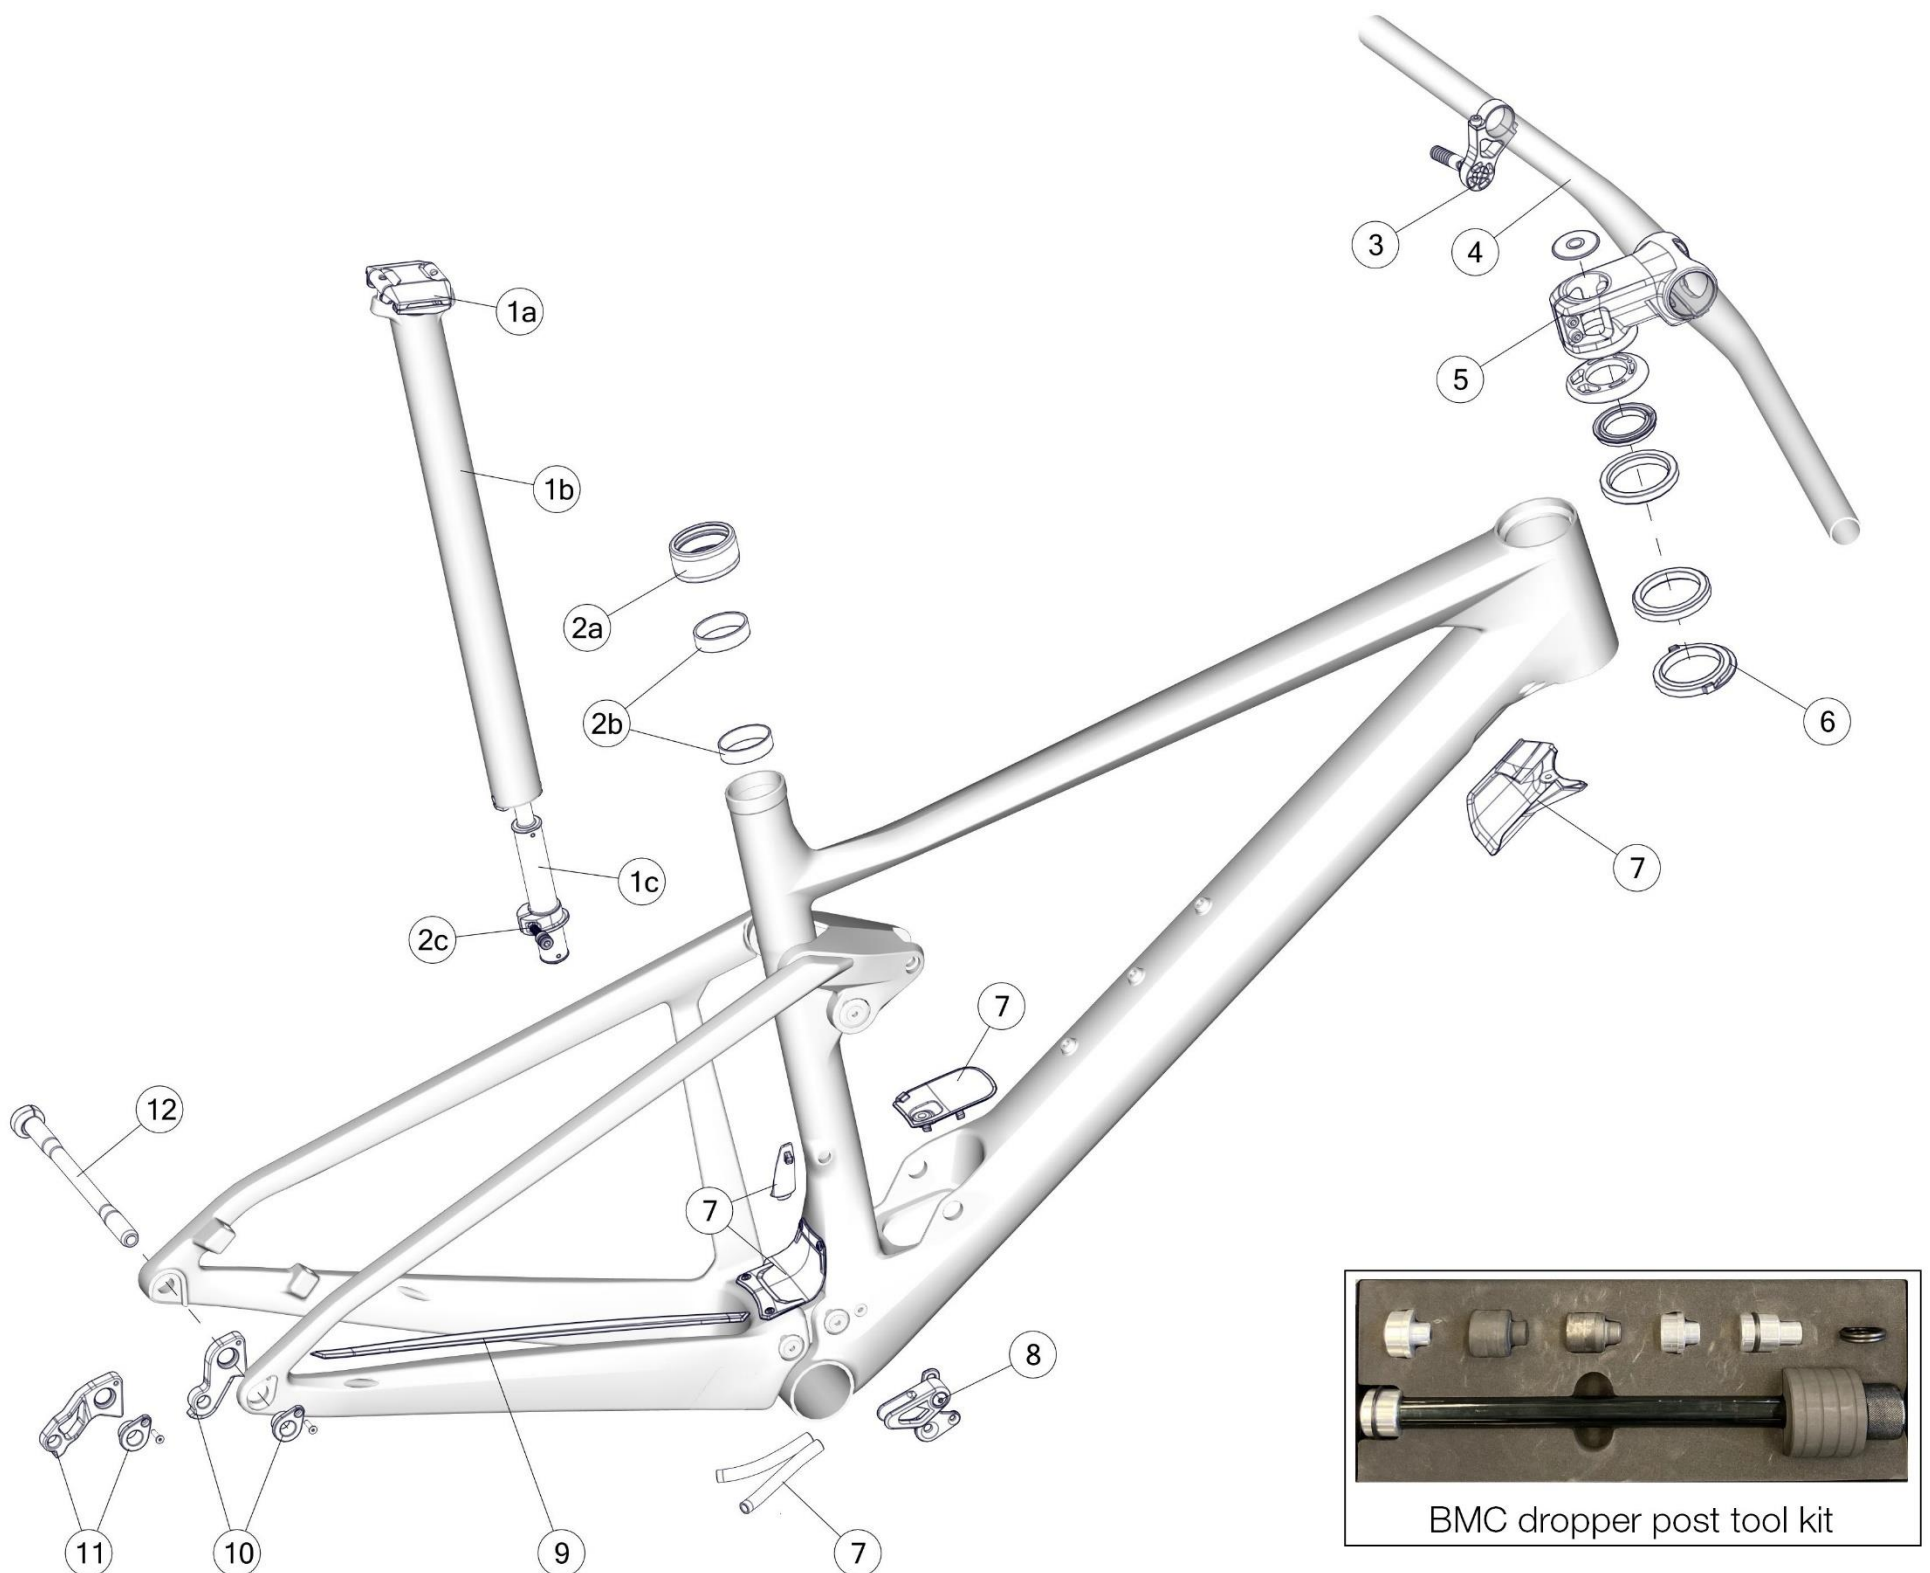

FOURSTROKE 01

Pos. N°	Part N°	Part Name	Description
1a-c	30000747	Seatpost MY21 RAD Dropper S	New remote cable connection
1a-c	30000748	Seatpost MY21 RAD Dropper M L XL	New remote cable connection
1a	302170	RAD saddle clamp	
1c	30000812	MY19 RAD clamping shaft (not compatible from MY21)	Not compatible with MY21 seatpost
2a-c	301736	Fourstroke 01 seatpost small parts	
2b	302113	RAD bushing kit	
3	301768	Fourstroke 01 dropper post remote lever	
4	30000746	Handlebar Mountainbike Flat Bar FB01, 760mm	760mm
5	301713006925	Stem MSM01 Stealth 50mm	including top cap, top cap bolt and topcones for Fourstroke/ Twostroke (Ø55mm) and Agonist/ Speedfox (Ø 49.5mm)
5	301713006926	Stem MSM01 Stealth 60mm	
5	301713006927	Stem MSM01 Stealth 70mm	
6	301737	Fourstroke 01 headset	Crown race, bearings, compression ring
7	301735	Fourstroke 01 small part kit	
8	301740	Fourstroke 01 chainguide	
9	301741	Fourstroke 01 chainstay protector	
10	301701	Dropout #65	Standard (Shimano/Sram)
11	301702	Dropout #66	Direct mount (Shimano only)
12	301769	Thru axle kit #6	
-	301288	BMC dropper post tool kit	for RAD/ Trailsync bushing replacement