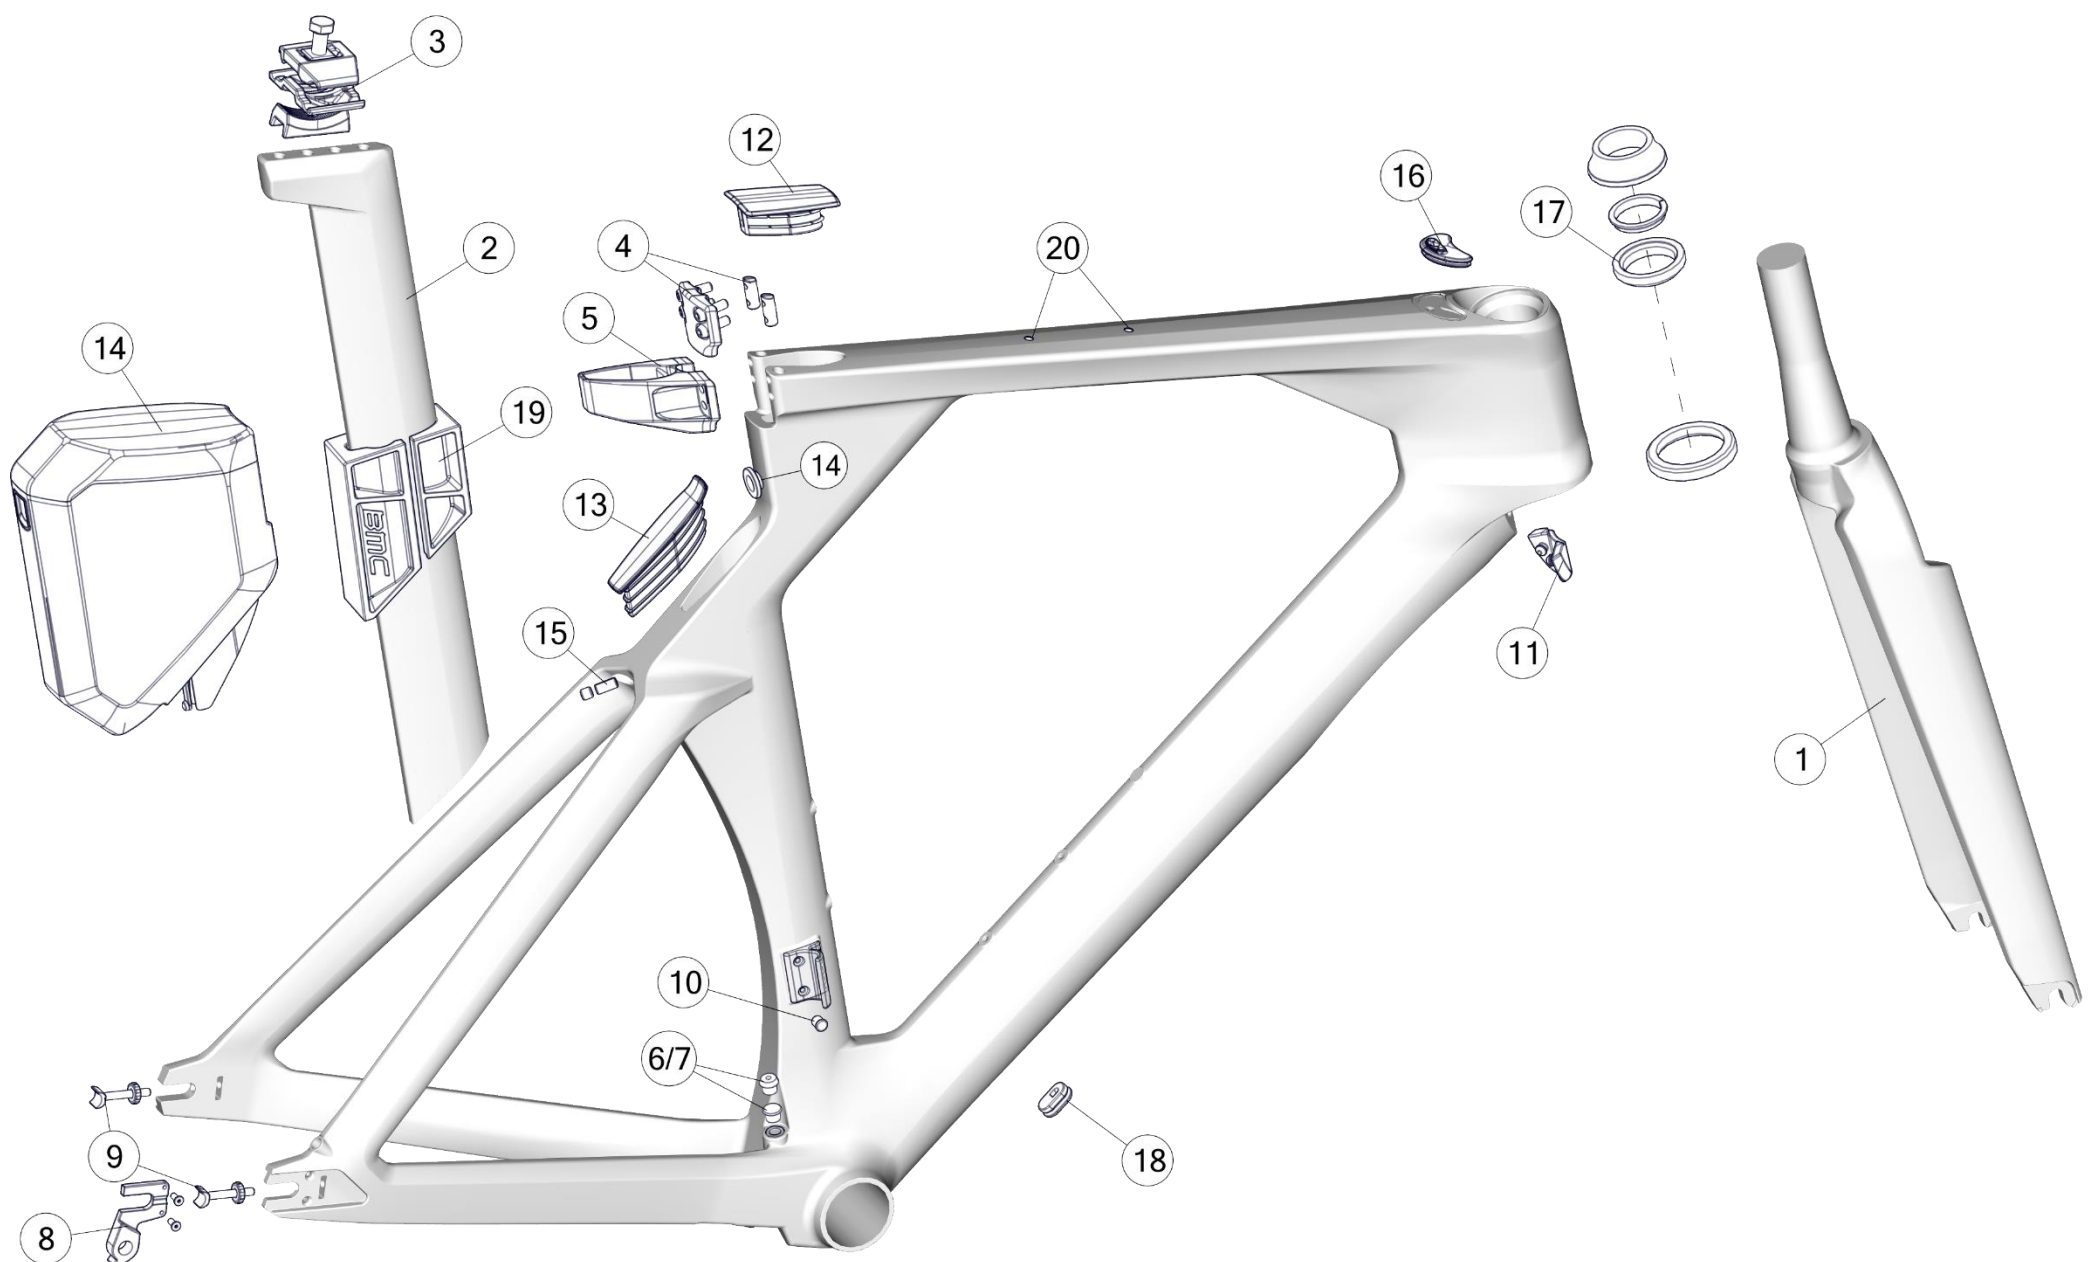

TIMEMACHINE

Pos. N°	Part N°	Part Name	Description
1	30001947	Fork TM ONE MY22	cbn red gry
2	300811	TM01 Seatpost	
3	212482	Saddle clamp #1	black anodized
4	300656	TM01 SP Clamp, front	
5	300657	TM02 SP clamp, rear	
6	300835	TM01 FD Cable stopper	10 pcs/set
7	300836	TM01 FD Cable cover	10 pcs/set
8	210544	Dropout #36	
9	300837	TM01 Axle adjuster #1	
10	212492	Di2 plug kit #3	10 pcs/set
11	300838	TM01 Fork bumpers	10 pcs/set
12	300658	TM01 Seatpost cover, front	5 pcs/set
13	300659	TM01 Seatpost cover, rear	5 pcs/set
14	301172	timemachine 01/02 rear box	
14.1	301173	timemachine 01/02 rear box mount	
15	300840	TM01 SP Play Killer	
16	210549	Toptube cable entrance cover	
17	300960	TM02 Headset FSA 28-NO.42-ACB-3	
18	212551	Cable rubber plug	10 pcs/set
19	300847	TM01 Cutting tool	
20	300874	TM01 Top Tube Plug	10 pcs/set