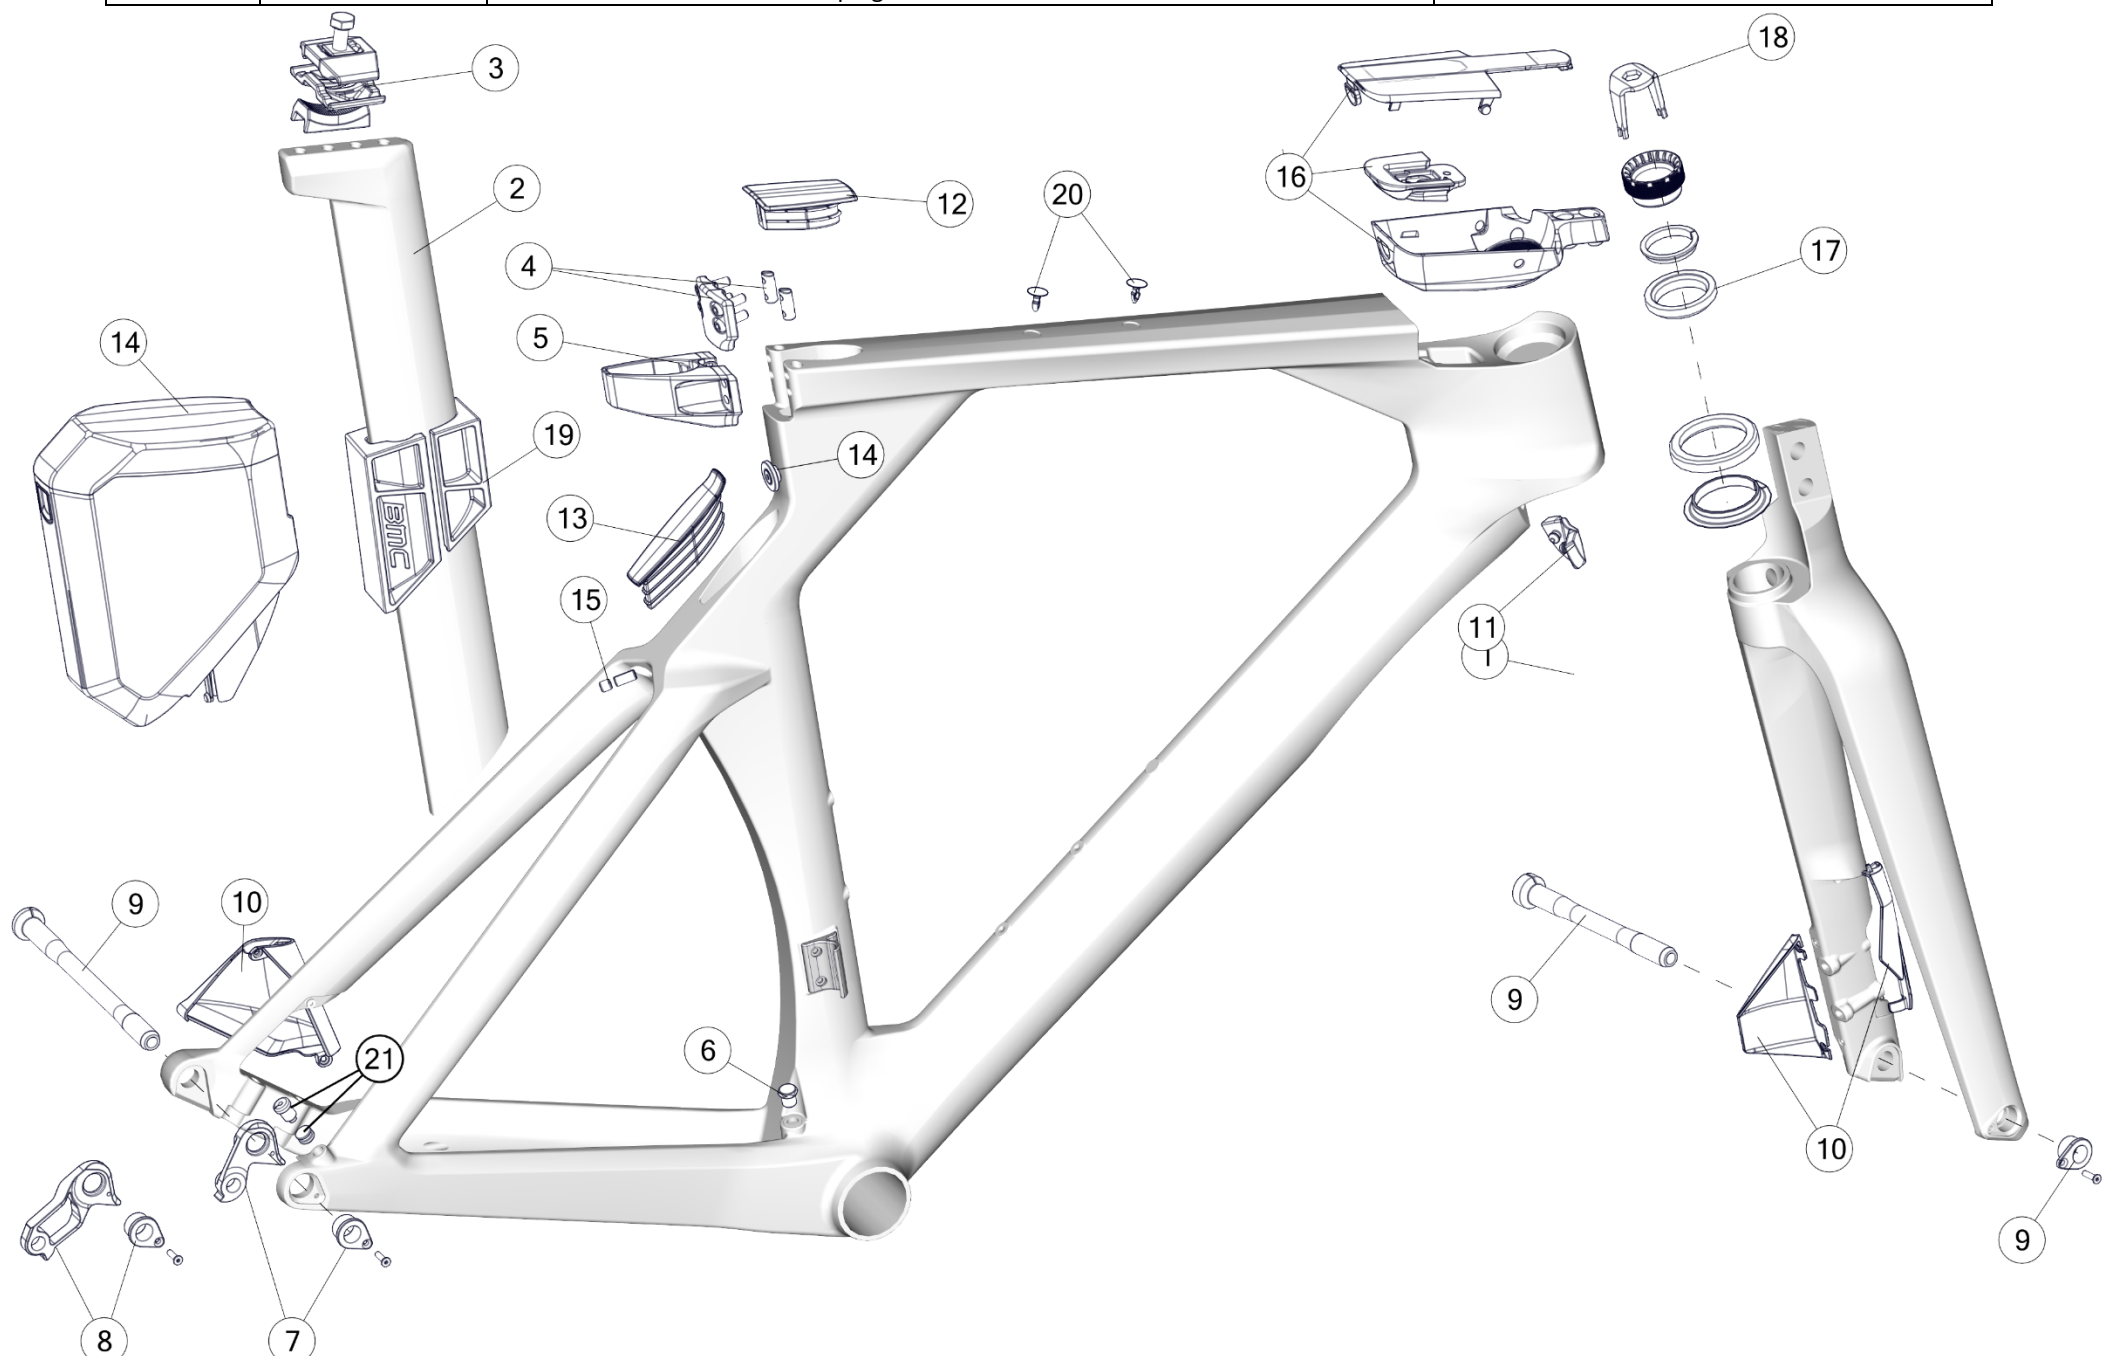

TIMEMACHINE 01 DISC

Pos. N°	Part N°	Part Name	Description
1	30001938	Fork TM01 Disc ONE S MY22	tur blk cbn
1	30001939	Fork TM01 Disc ONE M MY22	tur blk cbn
1	30001940	Fork TM01 Disc ONE L MY22	tur blk cbn
1	30001941	Fork TM01 Disc TWO S MY22	wht blk cbn
1	30001942	Fork TM01 Disc TWO M MY22	wht blk cbn
1	30001943	Fork TM01 Disc TWO L MY22	wht blk cbn
1	30001944	Fork TM01 Disc FRS S MY22	grn blk cbn
1	30001945	Fork TM01 Disc FRS M MY22	grn blk cbn
1	30001946	Fork TM01 Disc FRS L MY22	grn blk cbn
2	300811	Seatpost Timemachine 01/02	Adjustable offset
3	212482	saddle clamp # 1 - black anodized	black anodized
4	300656	Seatpost Clamp, front	
5	300657	Seatpost Clamp, rear	
6	300836	TM01 FD Cable cover	10 pcs/set
7	301092	Dropout #58	Standard (Shimano/Sram)
7	302109	Dropout #70	12 speed (SRAM AXS)
8	301093	Dropout #59	Direct mount (Shimano only)
9	301628	Thru axle kit #1	front & rear axle, 12x1mm
10	301645	Timemachine 01 Disc small parts	
11	300838	TM01 Fork bumpers	10 pcs/set
12	300658	Seatpost cover, front	5 pcs/set
13	300659	Seatpost cover, rear	5 pcs/set
14	301172	timemachine 01/02 rear box	
14.1	301173	timemachine 01/02 rear box mount	
15	300840	TM01 SP Play Killer	
16	301646	Timemachine 01 Disc headset box	
17	301643	Timemachine 01 Disc headset	
18	300846	TM01 Headset tool	
19	300847	TM01 Cutting tool	
20	300874	TM01 Top Tube Plug	
-	301033	timemachine top tube fuel box	
21	301765	timemachine 01 Disc cable exit plugs