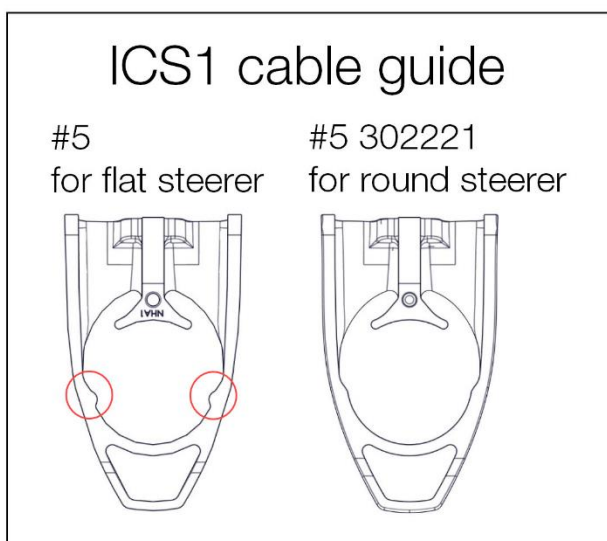

ICS1 & ICS0° STEM

Pos. N°	Part N°	Part Name	Description	Angle
1 - 14	300881	Stem ICS01, 90mm	Sandblasted / black anodized	-12.5°
1 - 14	300882	Stem ICS01, 100mm	Sandblasted / black anodized	-12.5°
1 - 14	300883	Stem ICS01, 110mm	Sandblasted / black anodized	-12.5°
1 - 14	300884	Stem ICS01, 120mm	Sandblasted / black anodized	-12.5°
1 - 14	300885	Stem ICS01, 130mm	Sandblasted / black anodized	
5	302221	Stem ICS01 Lower Stem Cover – Round Steerer*	To fit stem to round steerer forks	
5/ 6+7 (3 pair)	301281	ICS01 stem PA spacer kit	Polyamid	
3 - 13	301651	ICS01 stem part kit	Including all covers (#10)	
14	300996	ICS01 stem faceplate cover		
1 - 5, 8 - 11, 15	30001795	Stem ICS 0°, 55mm - p2p	w/o top cone or spacer including single mount	
1 - 5, 8 - 11, 15	30001796	Stem ICS 0°, 70mm - p2p		
1 - 5, 8 - 11, 15	30001797	Stem ICS 0°, 80mm - p2p		
1 - 5, 8 - 11, 15	30001798	Stem ICS 0°, 90mm - p2p		
1 - 5, 8 - 11, 15	30001799	Stem ICS 0°, 100mm - p2p		
15,16,18	30000718	Alloy Computer Mount for ICS2, ICS01 and ICS0° Stems with Wahoo and Garmin inserts, including Single and Double Alloy brackets	Aluminium	

*Attention: #302221 does not fit with ICS0° stem!

ICS1

ICS0°