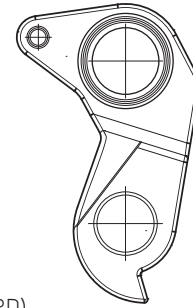

DH-068 (for standard RD)

	RD-HANGER	SCREW
FRAME	MIC-NO.	MIC-NO.
SCULTURA ENDURANCE LITE SCULTURA ENDURANCE CF3 II SCULTURA ENDURANCE LITE SCULTURA CF3 V SCULTURA CF5 V REACTO CF3 IV REACTO CF5 IV TIME WARP TT/TRI IV SILEX LITE II SILEX CF2 II	A2311000104	A2300000129 1pcs (10 mm)