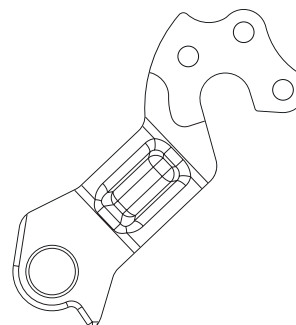

8317-0000P

	RD-HANGER	SCREW
FRAME	MIC-NO.	MIC-NO.
SPEEDER LITE II	A2311000048 (black) A2311000099 (silver)	A2300000088 2pcs (9 mm)