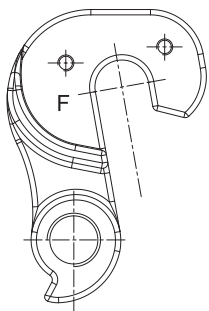

SPARE PARTS

DROPOUTS

DH-013F

	RD-HANGER	SCREW
FRAME	MIC-NO.	MIC-NO.
BIG.SEVEN/NINE TFS III	A2311000072 1pcs	A2300000004 2pcs 6 mm
MATTS J 20+		
MATTS J 24+		
MATTS J 26		
MATTS 7 SPEED II		
CROSSWAY TFS III		
eSPRESSO CITY LITE III		
eSPRESSO LITE 650		
eSPRESSO CC LITE II